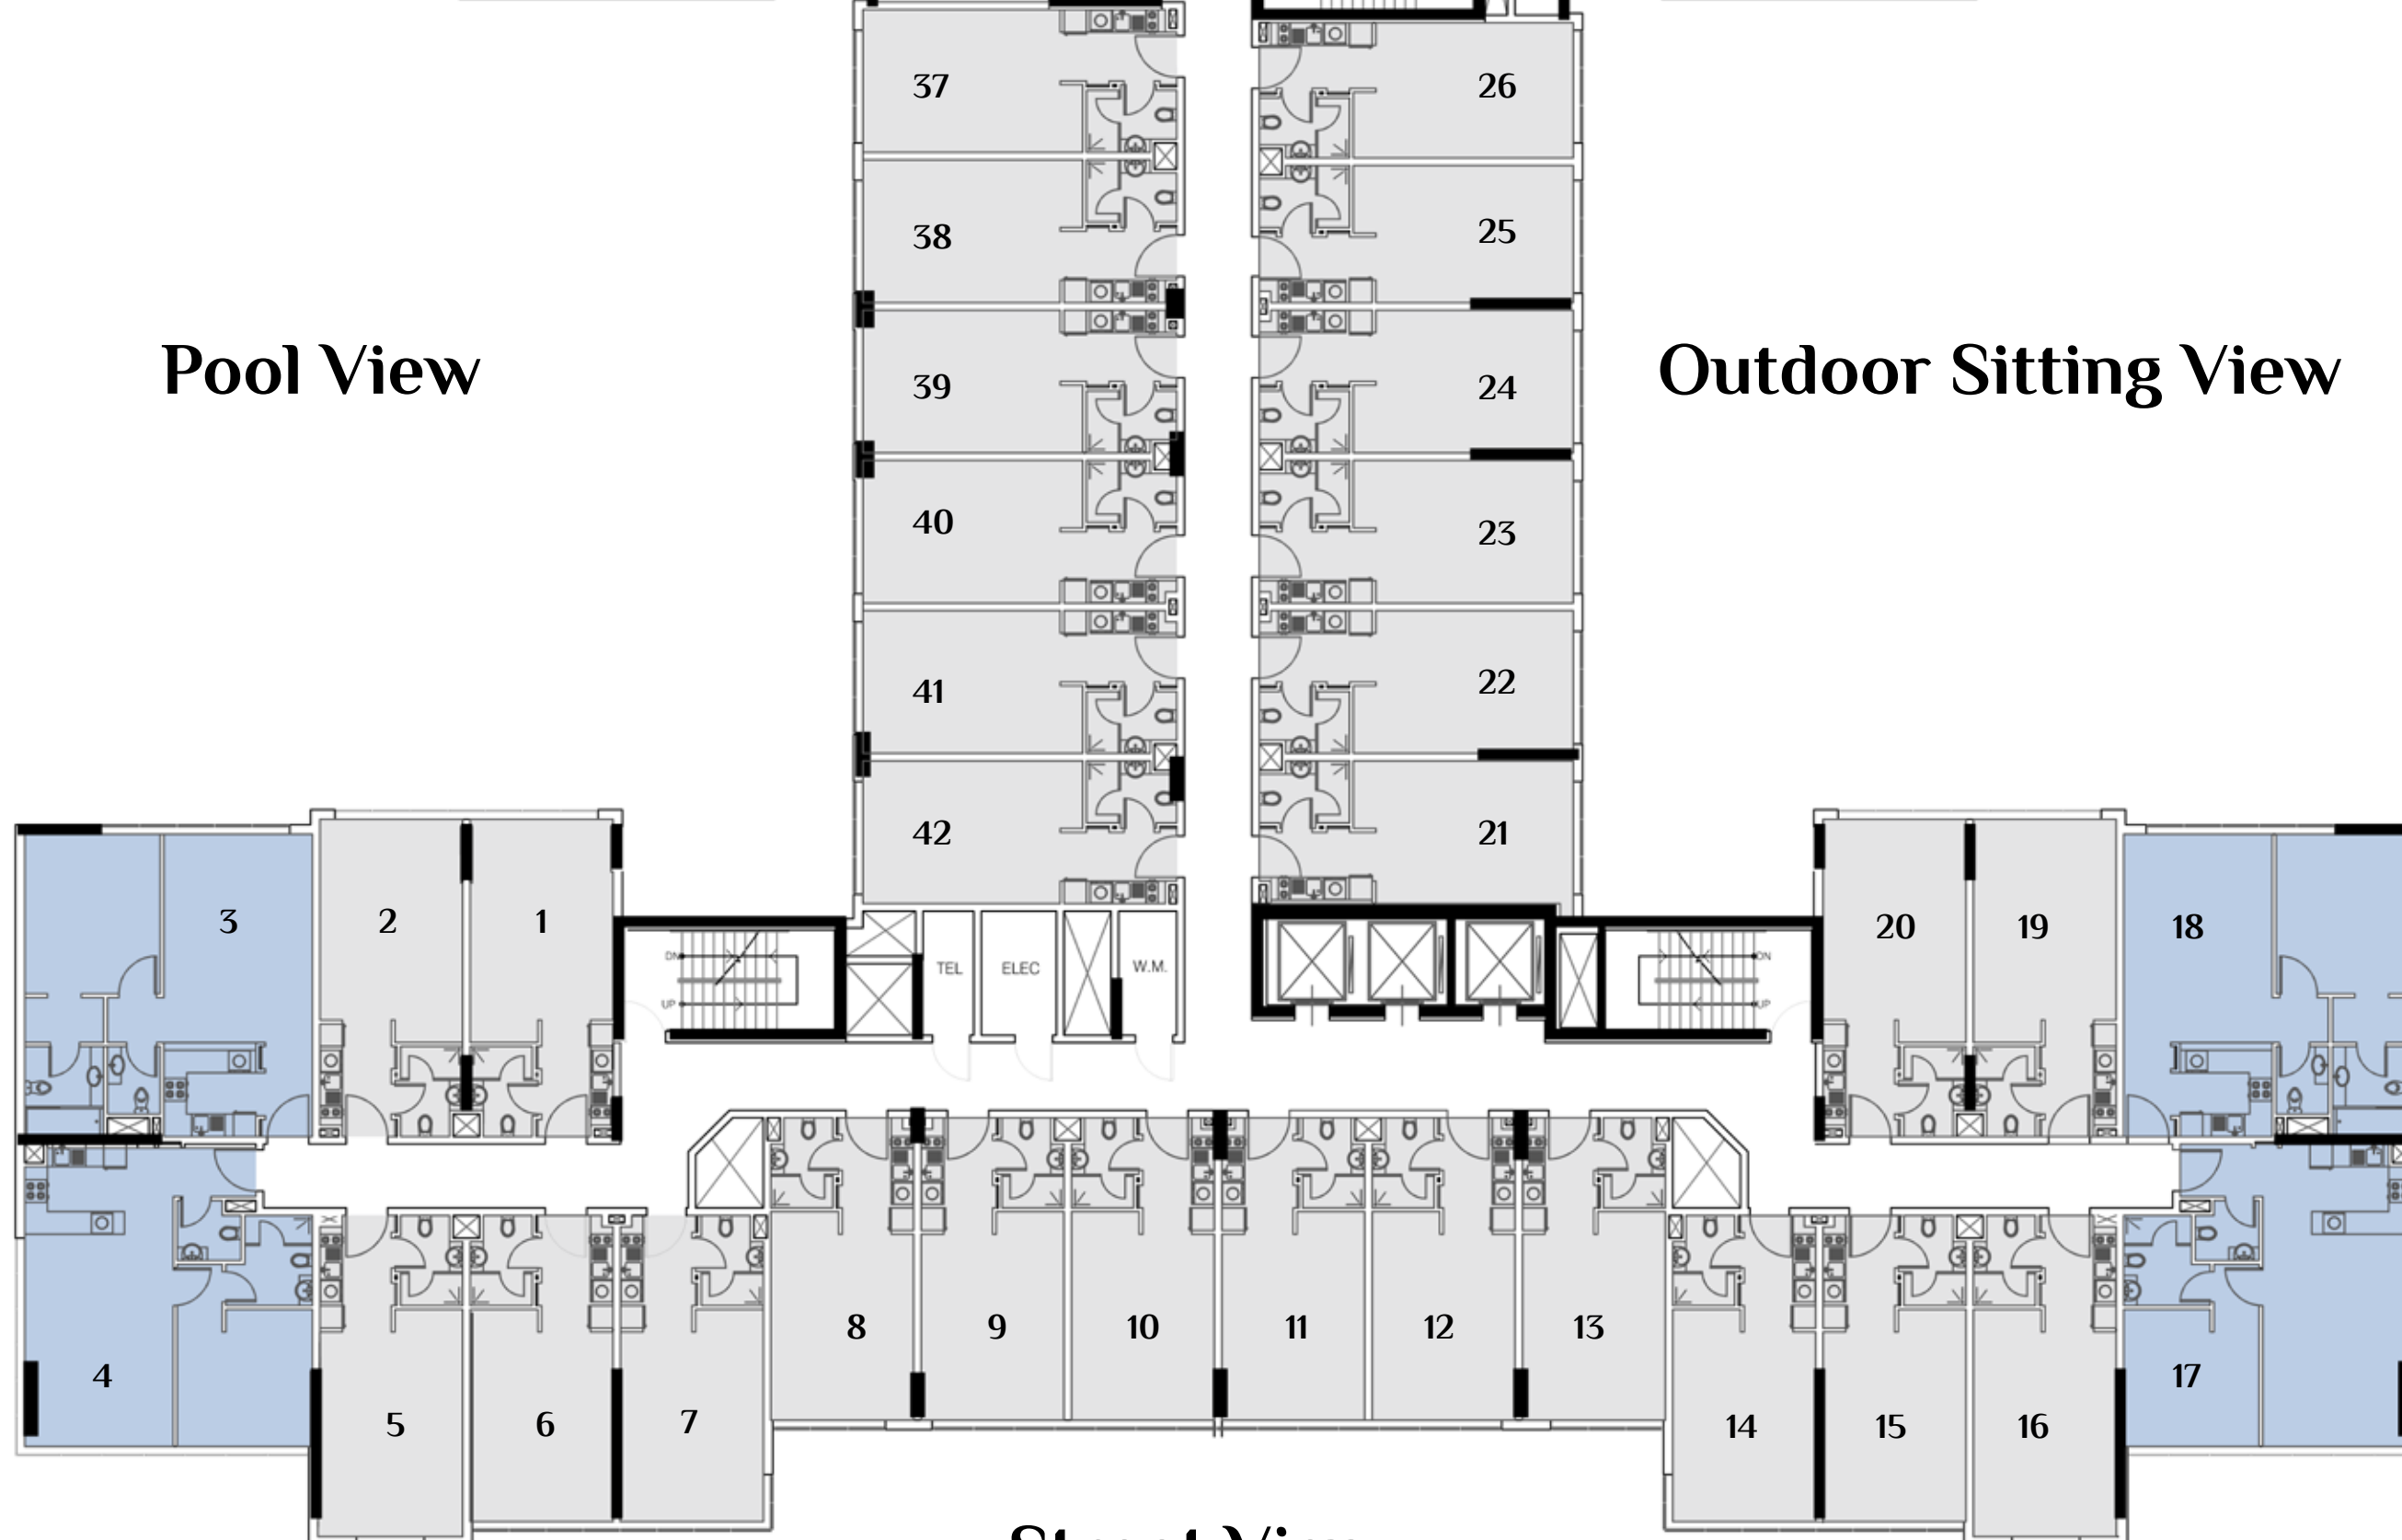

Pool View

Outdoor Sitting View