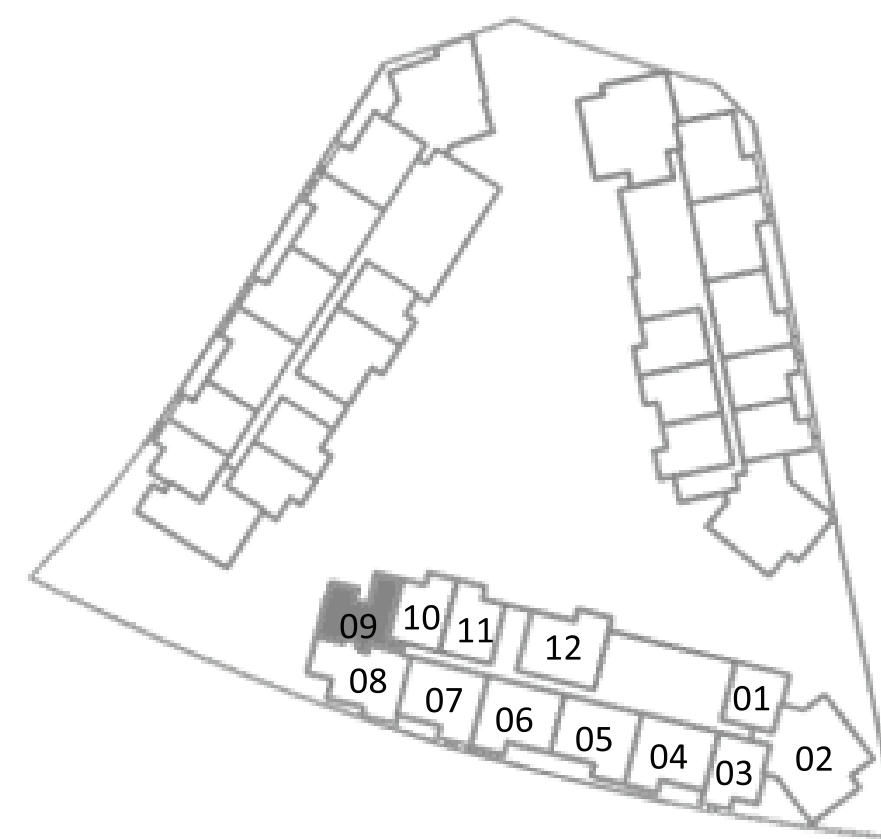

1 BEDROOM Type 1

Unit Area	77.09 sqm / 829.79 sqft
Balcony Area	9.24 sqm / 99.46 sqft
Total Area	86.71 sqm / 933.34 sqft

SKY RESIDENCES

AT EXPO CITY DUBAI

SKY RESIDENCES 3 UNIT PLANS

1 BEDROOM Type 1 - A

Unit Area	78.74 sqm / 847.55 sqft
Balcony Area	0 sqm / 0 sqft
Total Area	78.74 sqm / 847.55 sqft

SKY RESIDENCES

AT EXPO CITY DUBAI

SKY RESIDENCES 3 UNIT PLANS

1 BEDROOM Type 2

Unit Area	65.83 sqm / 708.59 sqft
Balcony Area	9.16 sqm / 98.60 sqft
Total Area	75.27 sqm / 810.20 sqft

SKY RESIDENCES

AT EXPO CITY DUBAI

SKY RESIDENCES 3 UNIT PLANS

1 BEDROOM Type 4

Unit Area	94.07 sqm / 1012.56 sqft
Balcony Area	8.22 sqm / 88.48 sqft
Total Area	102.29 sqm / 1101.04 sqft

SKY RESIDENCES

AT EXPO CITY DUBAI

SKY RESIDENCES 3 UNIT PLANS