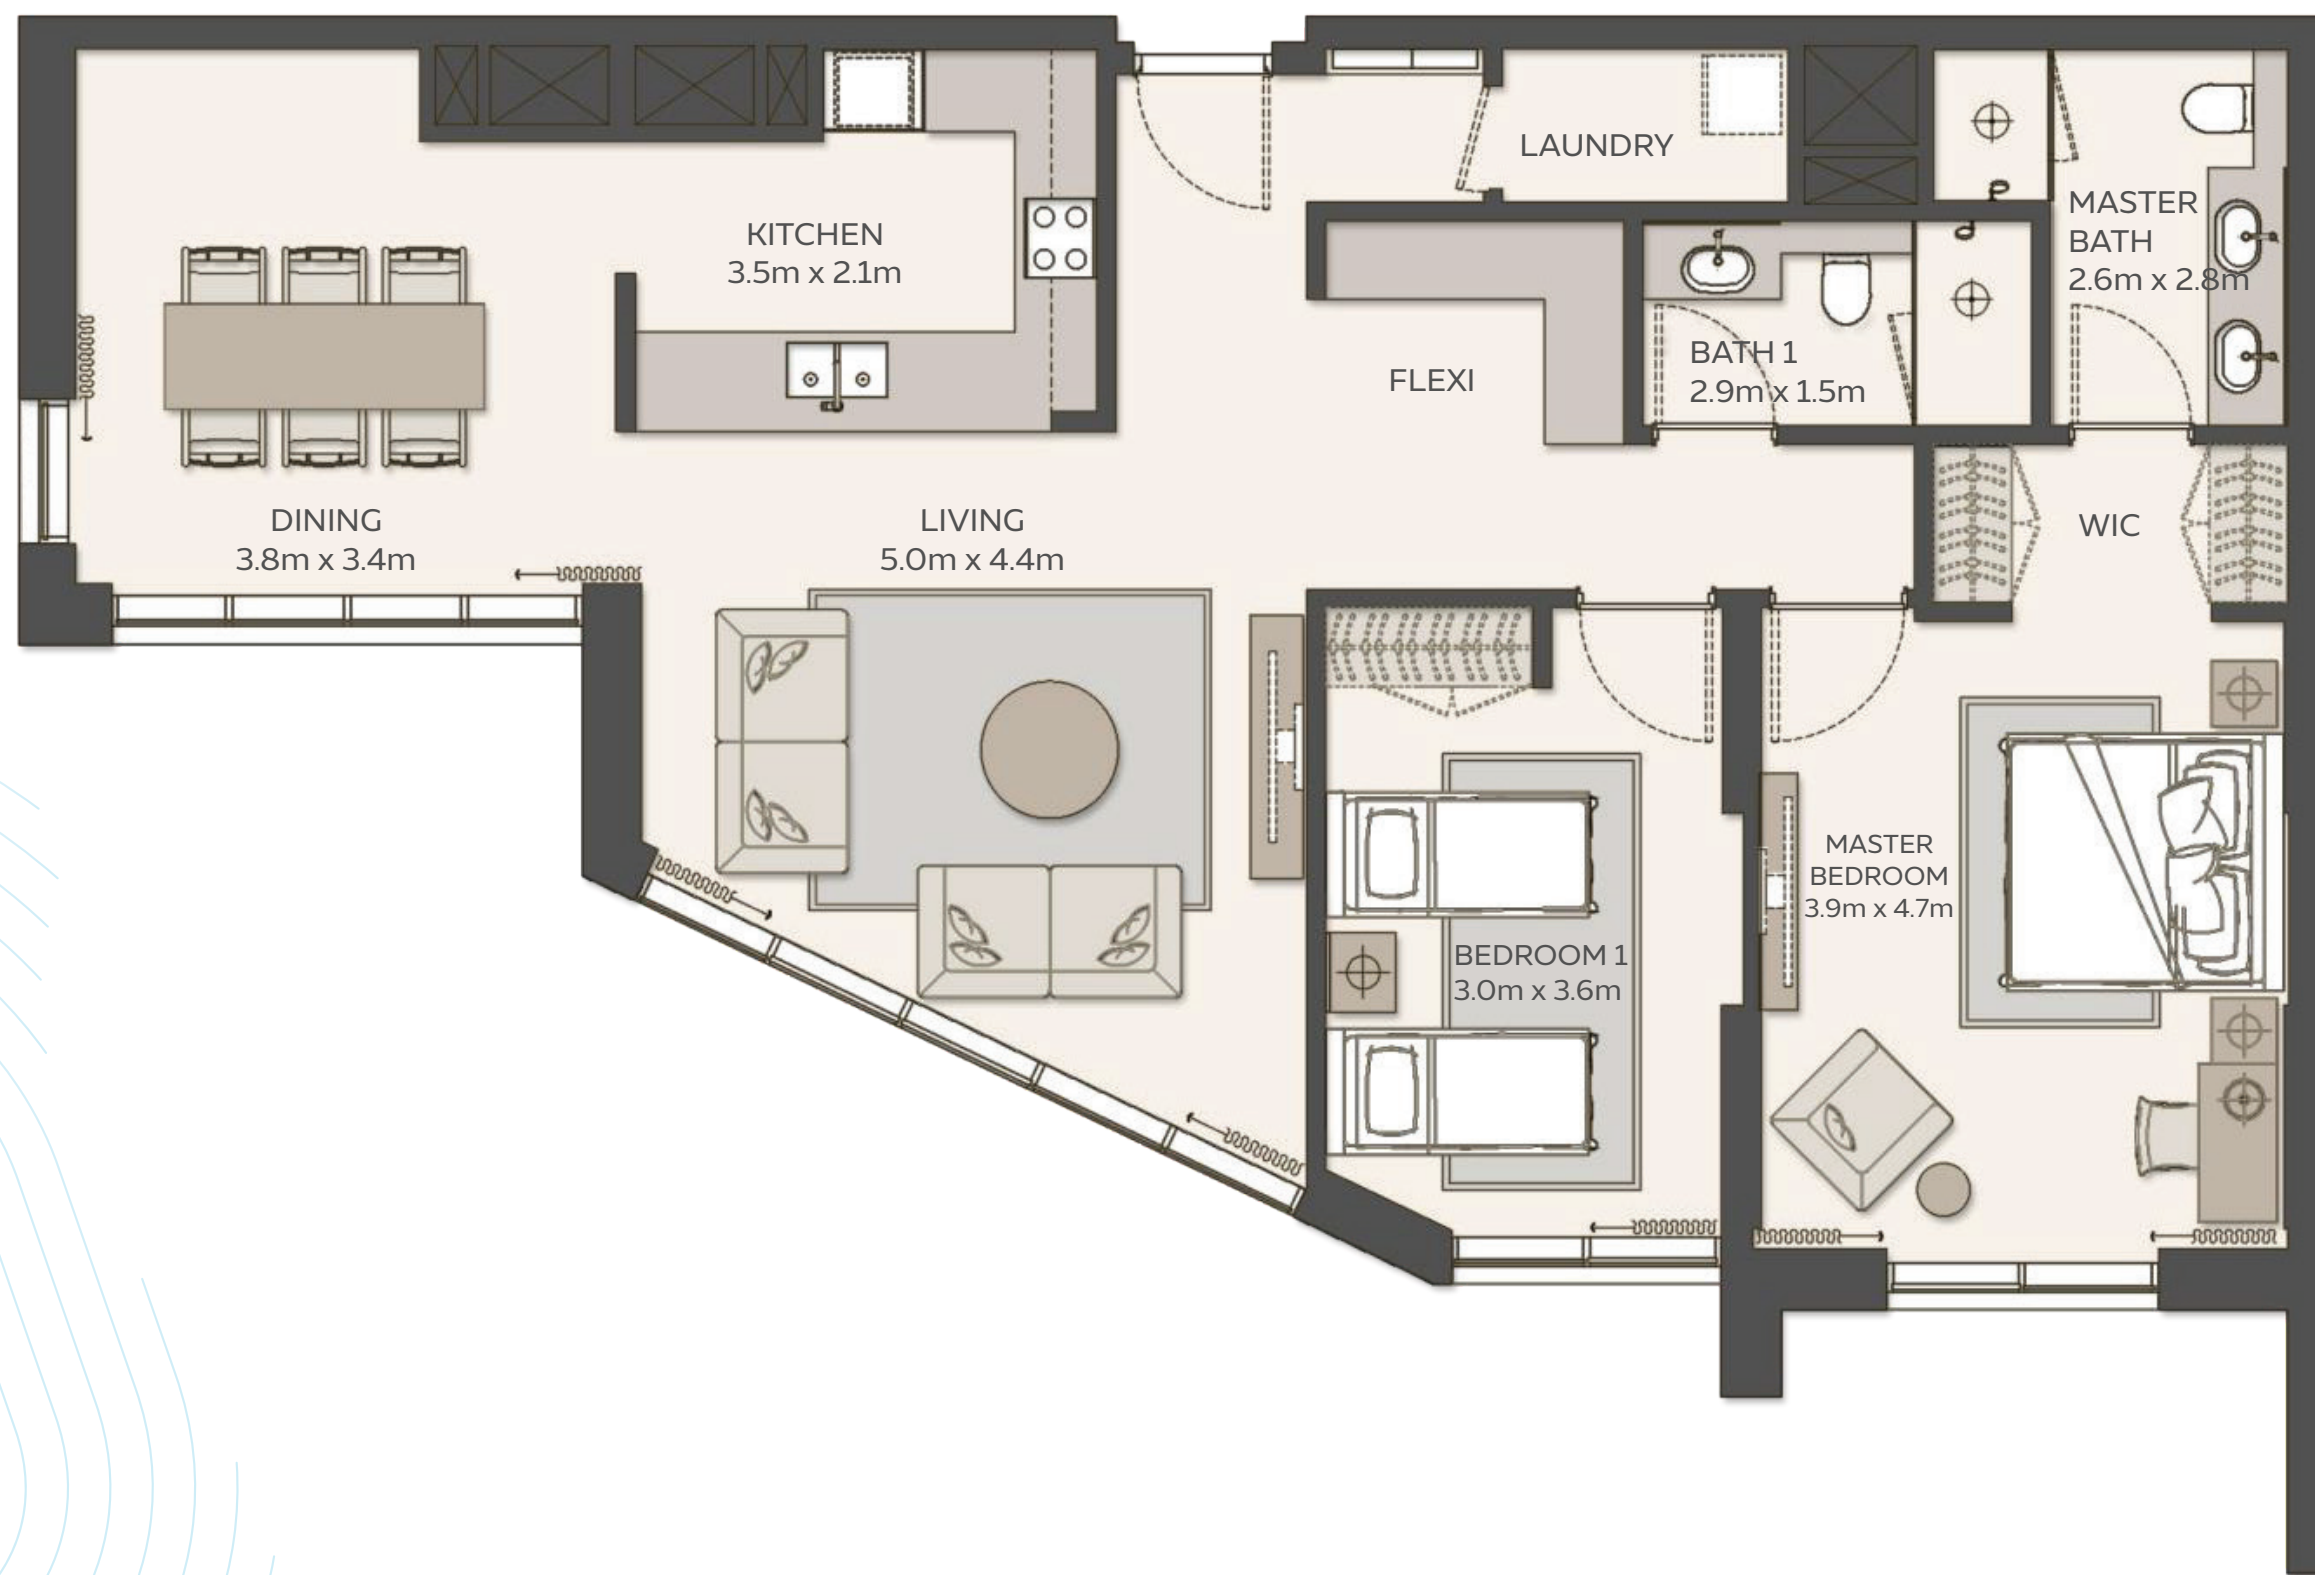

SKY RESIDENCES 3 UNIT PLANS

1 BEDROOM Type 4

Unit Area	94.07 sqm / 1012.56 sqft
Balcony Area	8.22 sqm / 88.48 sqft
Total Area	102.29 sqm / 1101.04 sqft

SKY RESIDENCES

AT EXPO CITY DUBAI

SKY RESIDENCES 3 UNIT PLANS

2 BEDROOM Type 1

Unit Area	118.26 sqm / 1272.94 sqft
Balcony Area	10.95 sqm / 117.86 sqft
Total Area	129.56 sqm / 1394.57 sqft

SKY RESIDENCES

AT EXPO CITY DUBAI

SKY RESIDENCES 3 UNIT PLANS

2 BEDROOM Type 2

Unit Area	115.82 sqm / 1246.68 sqft
Balcony Area	10.95 sqm / 117.86 sqft
Total Area	127.26 sqm / 1369.81 sqft

SKY RESIDENCES

AT EXPO CITY DUBAI

SKY RESIDENCES 3 UNIT PLANS

2 BEDROOM Type 3

Unit Area	125.49 sqm / 1350.76 sqft
Balcony Area	0 sqm / 0 sqft
Total Area	125.49 sqm / 1350.76 sqft

SKY RESIDENCES

AT EXPO CITY DUBAI

SKY RESIDENCES 3 UNIT PLANS

2 BEDROOM Type 5

Unit Area	128.28 sqm / 1380.79 sqft
Balcony Area	7.80 sqm / 83.96 sqft
Total Area	136.08 sqm / 1464.75 sqft

SKY RESIDENCES

AT EXPO CITY DUBAI