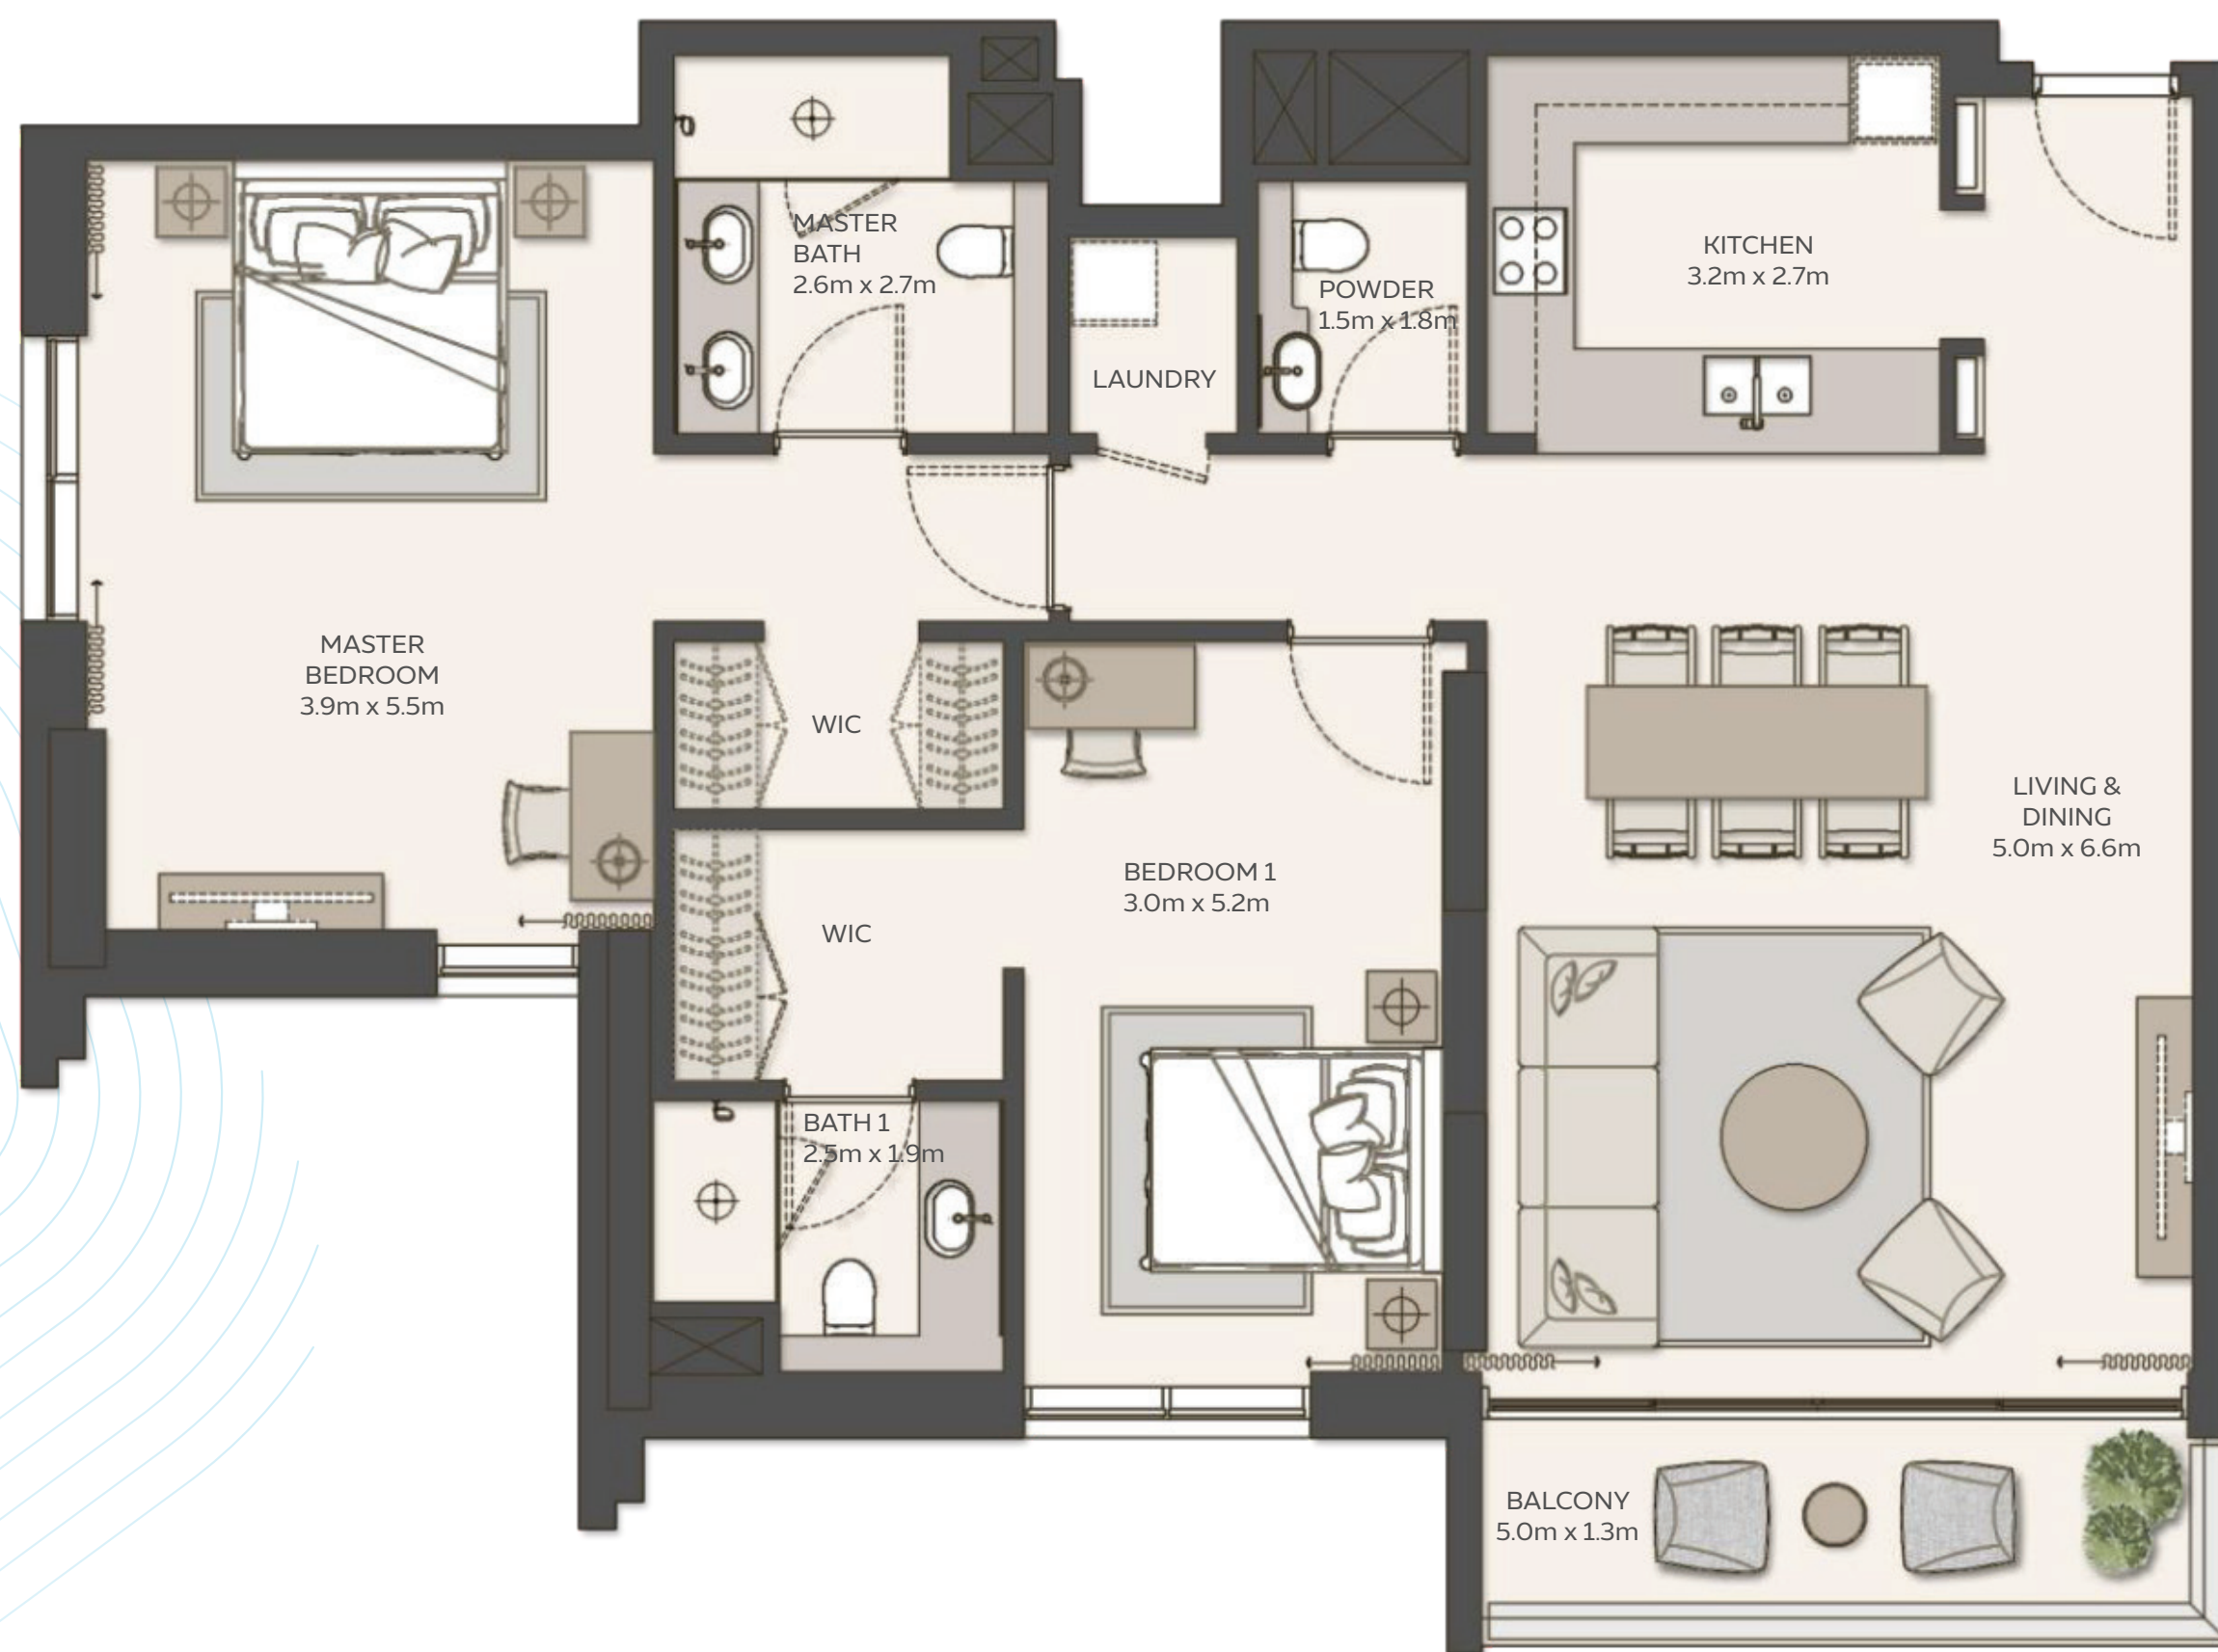

2 BEDROOM Type 1

Unit Area	118.26 sqm / 1272.94 sqft
Balcony Area	10.95 sqm / 117.86 sqft
Total Area	129.56 sqm / 1394.57 sqft

SKY RESIDENCES

AT EXPO CITY DUBAI

SKY RESIDENCES 3 UNIT PLANS

2 BEDROOM Type 2

Unit Area	115.82 sqm / 1246.68 sqft
Balcony Area	10.95 sqm / 117.86 sqft
Total Area	127.26 sqm / 1369.81 sqft

SKY RESIDENCES

AT EXPO CITY DUBAI

SKY RESIDENCES 3 UNIT PLANS

2 BEDROOM Type 3

Unit Area	125.49 sqm / 1350.76 sqft
Balcony Area	0 sqm / 0 sqft
Total Area	125.49 sqm / 1350.76 sqft

SKY RESIDENCES

AT EXPO CITY DUBAI

SKY RESIDENCES 3 UNIT PLANS

2 BEDROOM Type 5

Unit Area	128.28 sqm / 1380.79 sqft
Balcony Area	7.80 sqm / 83.96 sqft
Total Area	136.08 sqm / 1464.75 sqft

SKY RESIDENCES

AT EXPO CITY DUBAI

SKY RESIDENCES 3 UNIT PLANS

3 BEDROOM Type 1

Unit Area	165.97 sqm / 1786.49 sqft
Balcony Area	39.76 sqm / 427.97 sqft
Total Area	205.73 sqm / 2214.46 sqft