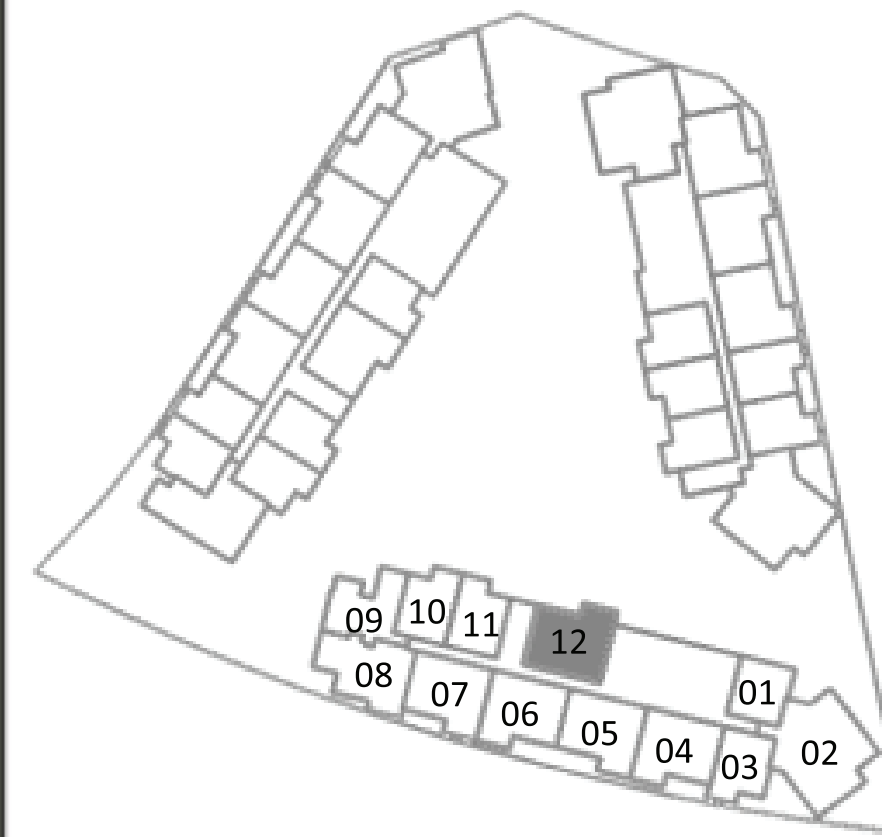

SKY RESIDENCES

AT EXPO CITY DUBAI

SKY RESIDENCES 3 UNIT PLANS

1 BEDROOM Type 2

Unit Area	65.83 sqm / 708.59 sqft
Balcony Area	9.16 sqm / 98.60 sqft
Total Area	75.27 sqm / 810.20 sqft

SKY RESIDENCES

AT EXPO CITY DUBAI

SKY RESIDENCES 3 UNIT PLANS

1 BEDROOM Type 4

Unit Area	94.07 sqm / 1012.56 sqft
Balcony Area	8.22 sqm / 88.48 sqft
Total Area	102.29 sqm / 1101.04 sqft

SKY RESIDENCES

AT EXPO CITY DUBAI

SKY RESIDENCES 3 UNIT PLANS

2 BEDROOM Type 1

Unit Area	118.26 sqm / 1272.94 sqft
Balcony Area	10.95 sqm / 117.86 sqft
Total Area	129.56 sqm / 1394.57 sqft

SKY RESIDENCES

AT EXPO CITY DUBAI

SKY RESIDENCES 3 UNIT PLANS

2 BEDROOM Type 2