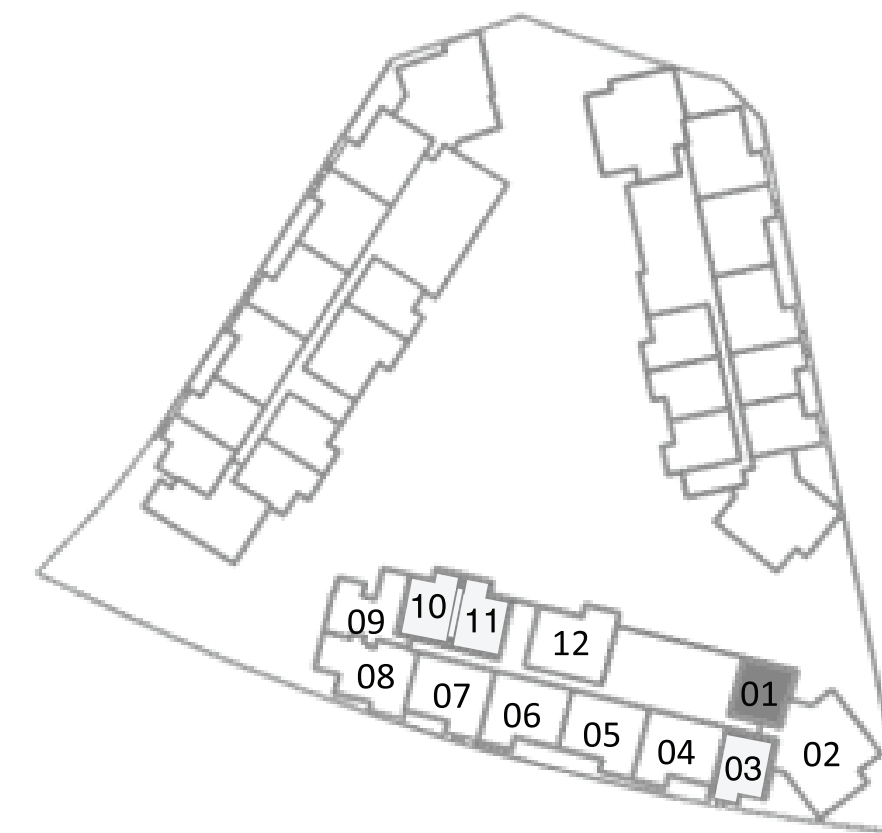

SKY
RESIDENCES
AT EXPO CITY DUBAI

Live at the heart of Expo City Dubai

SKY RESIDENCES 3
UNIT PLANS

EXPO
CENTRAL

DEVELOPED BY

SKY RESIDENCES

AT EXPO CITY DUBAI

SKY RESIDENCES 3 UNIT PLANS

1 BEDROOM Type 1

Unit Area	77.09 sqm / 829.79 sqft
Balcony Area	9.24 sqm / 99.46 sqft
Total Area	86.71 sqm / 933.34 sqft

SKY RESIDENCES

AT EXPO CITY DUBAI

SKY RESIDENCES 3 UNIT PLANS

1 BEDROOM Type 1 - A

Unit Area	78.74 sqm / 847.55 sqft
Balcony Area	0 sqm / 0 sqft
Total Area	78.74 sqm / 847.55 sqft

SKY RESIDENCES

AT EXPO CITY DUBAI

SKY RESIDENCES 3 UNIT PLANS

1 BEDROOM Type 2

Unit Area	65.83 sqm / 708.59 sqft
Balcony Area	9.16 sqm / 98.60 sqft
Total Area	75.27 sqm / 810.20 sqft

SKY RESIDENCES

AT EXPO CITY DUBAI