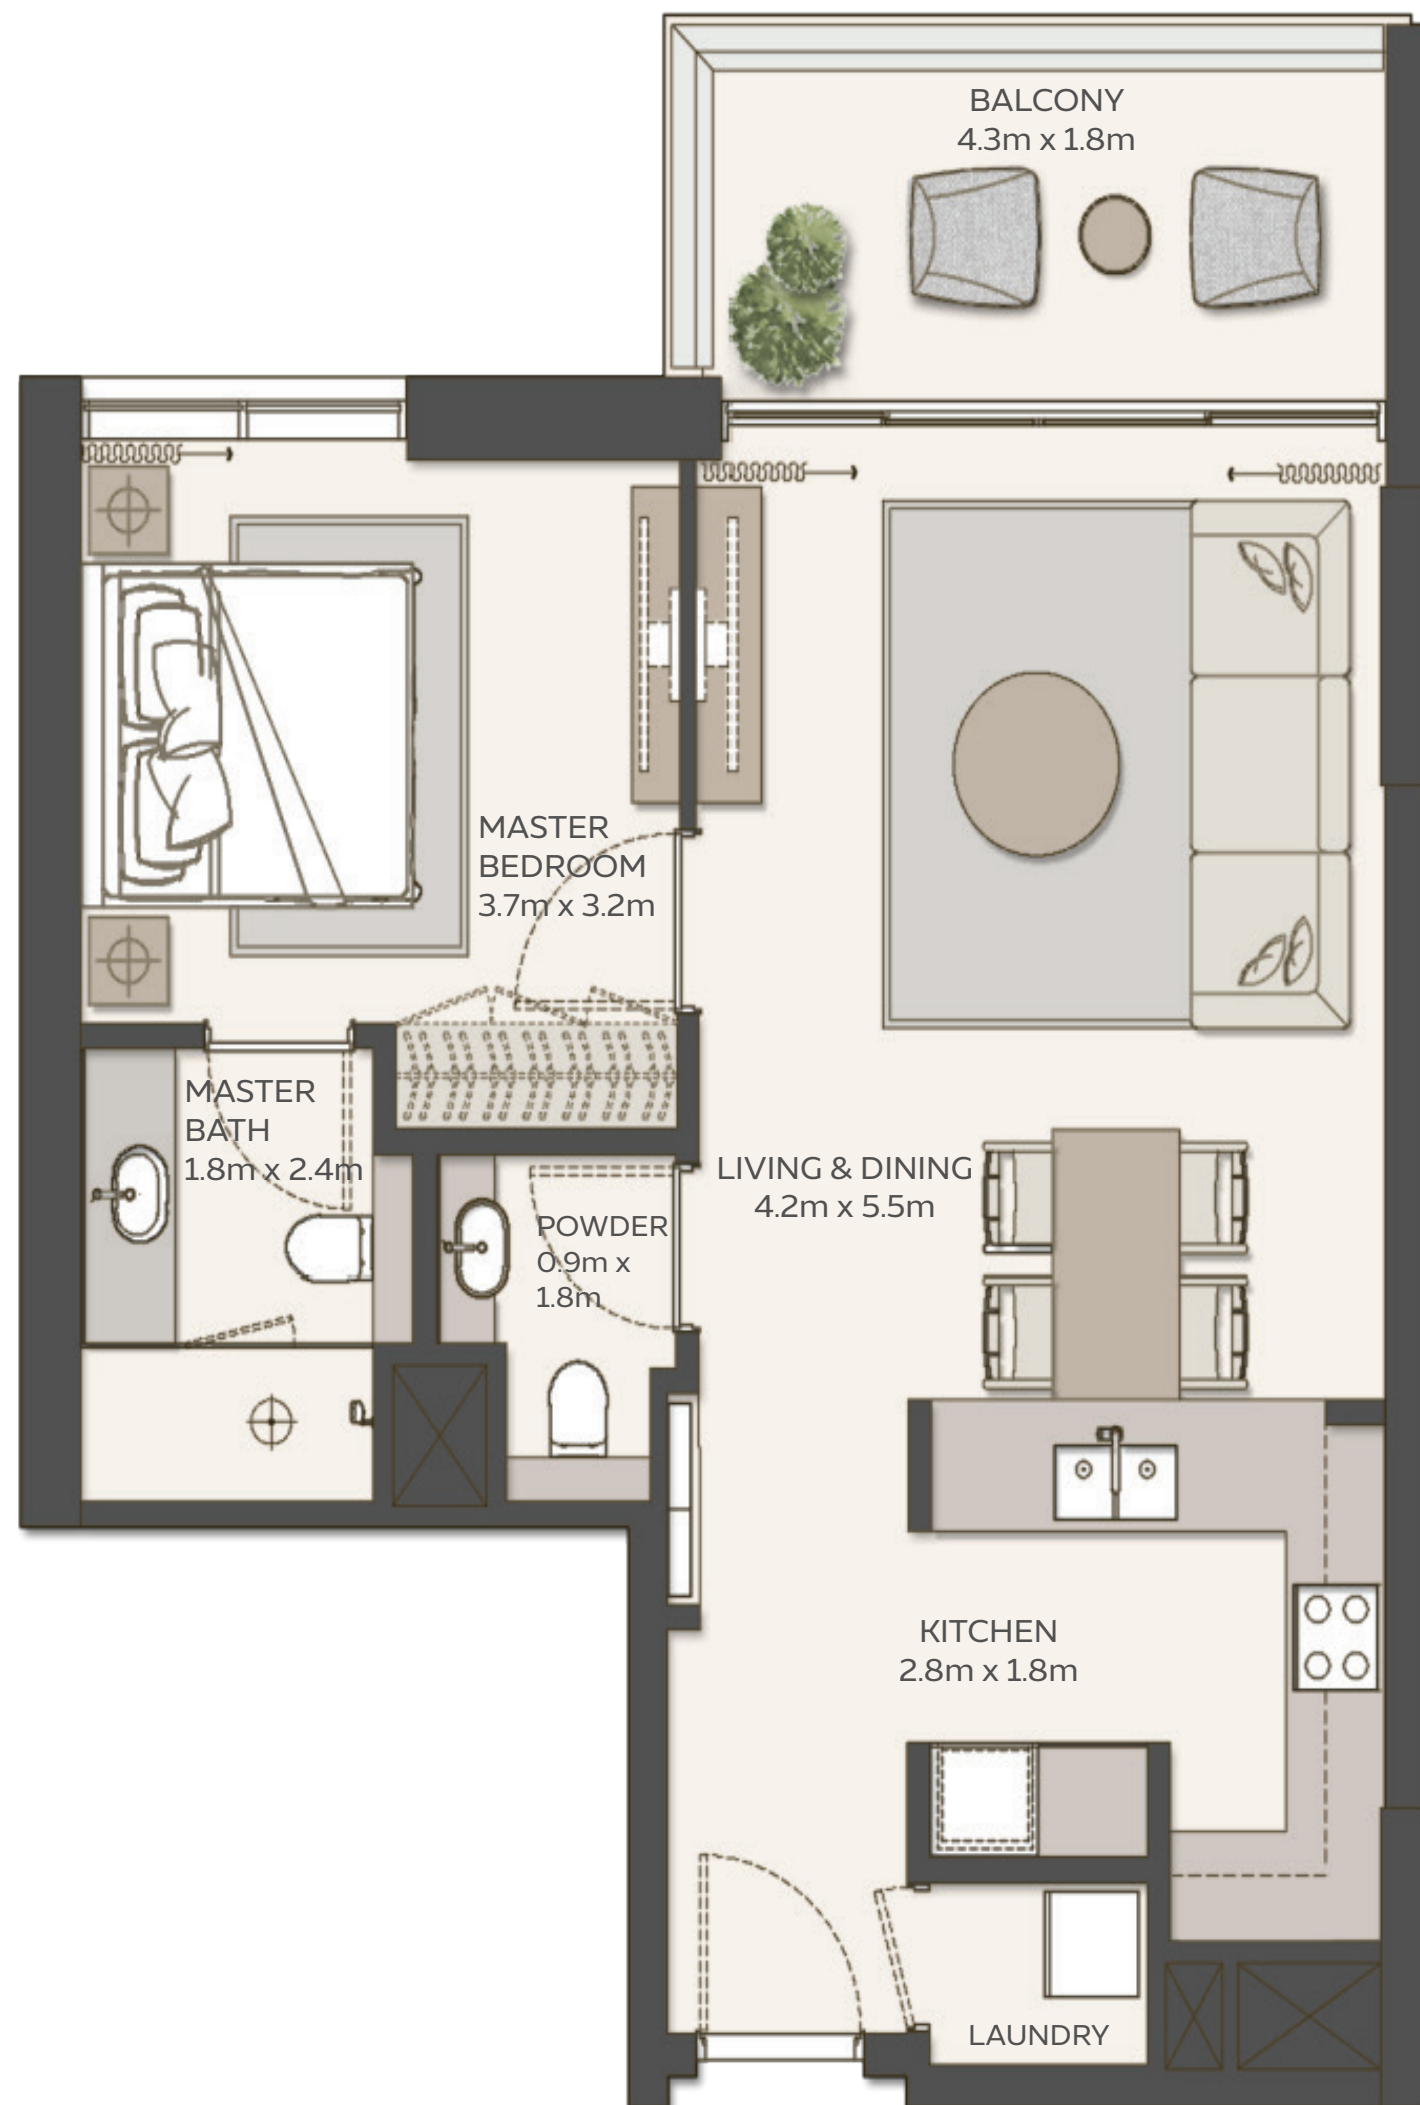

1 BEDROOM Type 1

Unit Area	77.09 sqm / 829.79 sqft
Balcony Area	9.24 sqm / 99.46 sqft
Total Area	86.71 sqm / 933.34 sqft

SKY RESIDENCES

AT EXPO CITY DUBAI

SKY RESIDENCES 3 UNIT PLANS

1 BEDROOM Type 1 - A

Unit Area	78.74 sqm / 847.55 sqft
Balcony Area	0 sqm / 0 sqft
Total Area	78.74 sqm / 847.55 sqft

SKY RESIDENCES

AT EXPO CITY DUBAI

SKY RESIDENCES 3 UNIT PLANS

1 BEDROOM Type 2

Unit Area	65.83 sqm / 708.59 sqft
Balcony Area	9.16 sqm / 98.60 sqft
Total Area	75.27 sqm / 810.20 sqft

SKY RESIDENCES

AT EXPO CITY DUBAI

SKY RESIDENCES 3 UNIT PLANS

1 BEDROOM Type 4

Unit Area	94.07 sqm / 1012.56 sqft
Balcony Area	8.22 sqm / 88.48 sqft
Total Area	102.29 sqm / 1101.04 sqft

SKY RESIDENCES

AT EXPO CITY DUBAI

SKY RESIDENCES 3 UNIT PLANS

2 BEDROOM Type 1

Unit Area	118.26 sqm / 1272.94 sqft
Balcony Area	10.95 sqm / 117.86 sqft
Total Area	129.56 sqm / 1394.57 sqft

SKY RESIDENCES

AT EXPO CITY DUBAI

SKY RESIDENCES 3 UNIT PLANS

2 BEDROOM Type 2