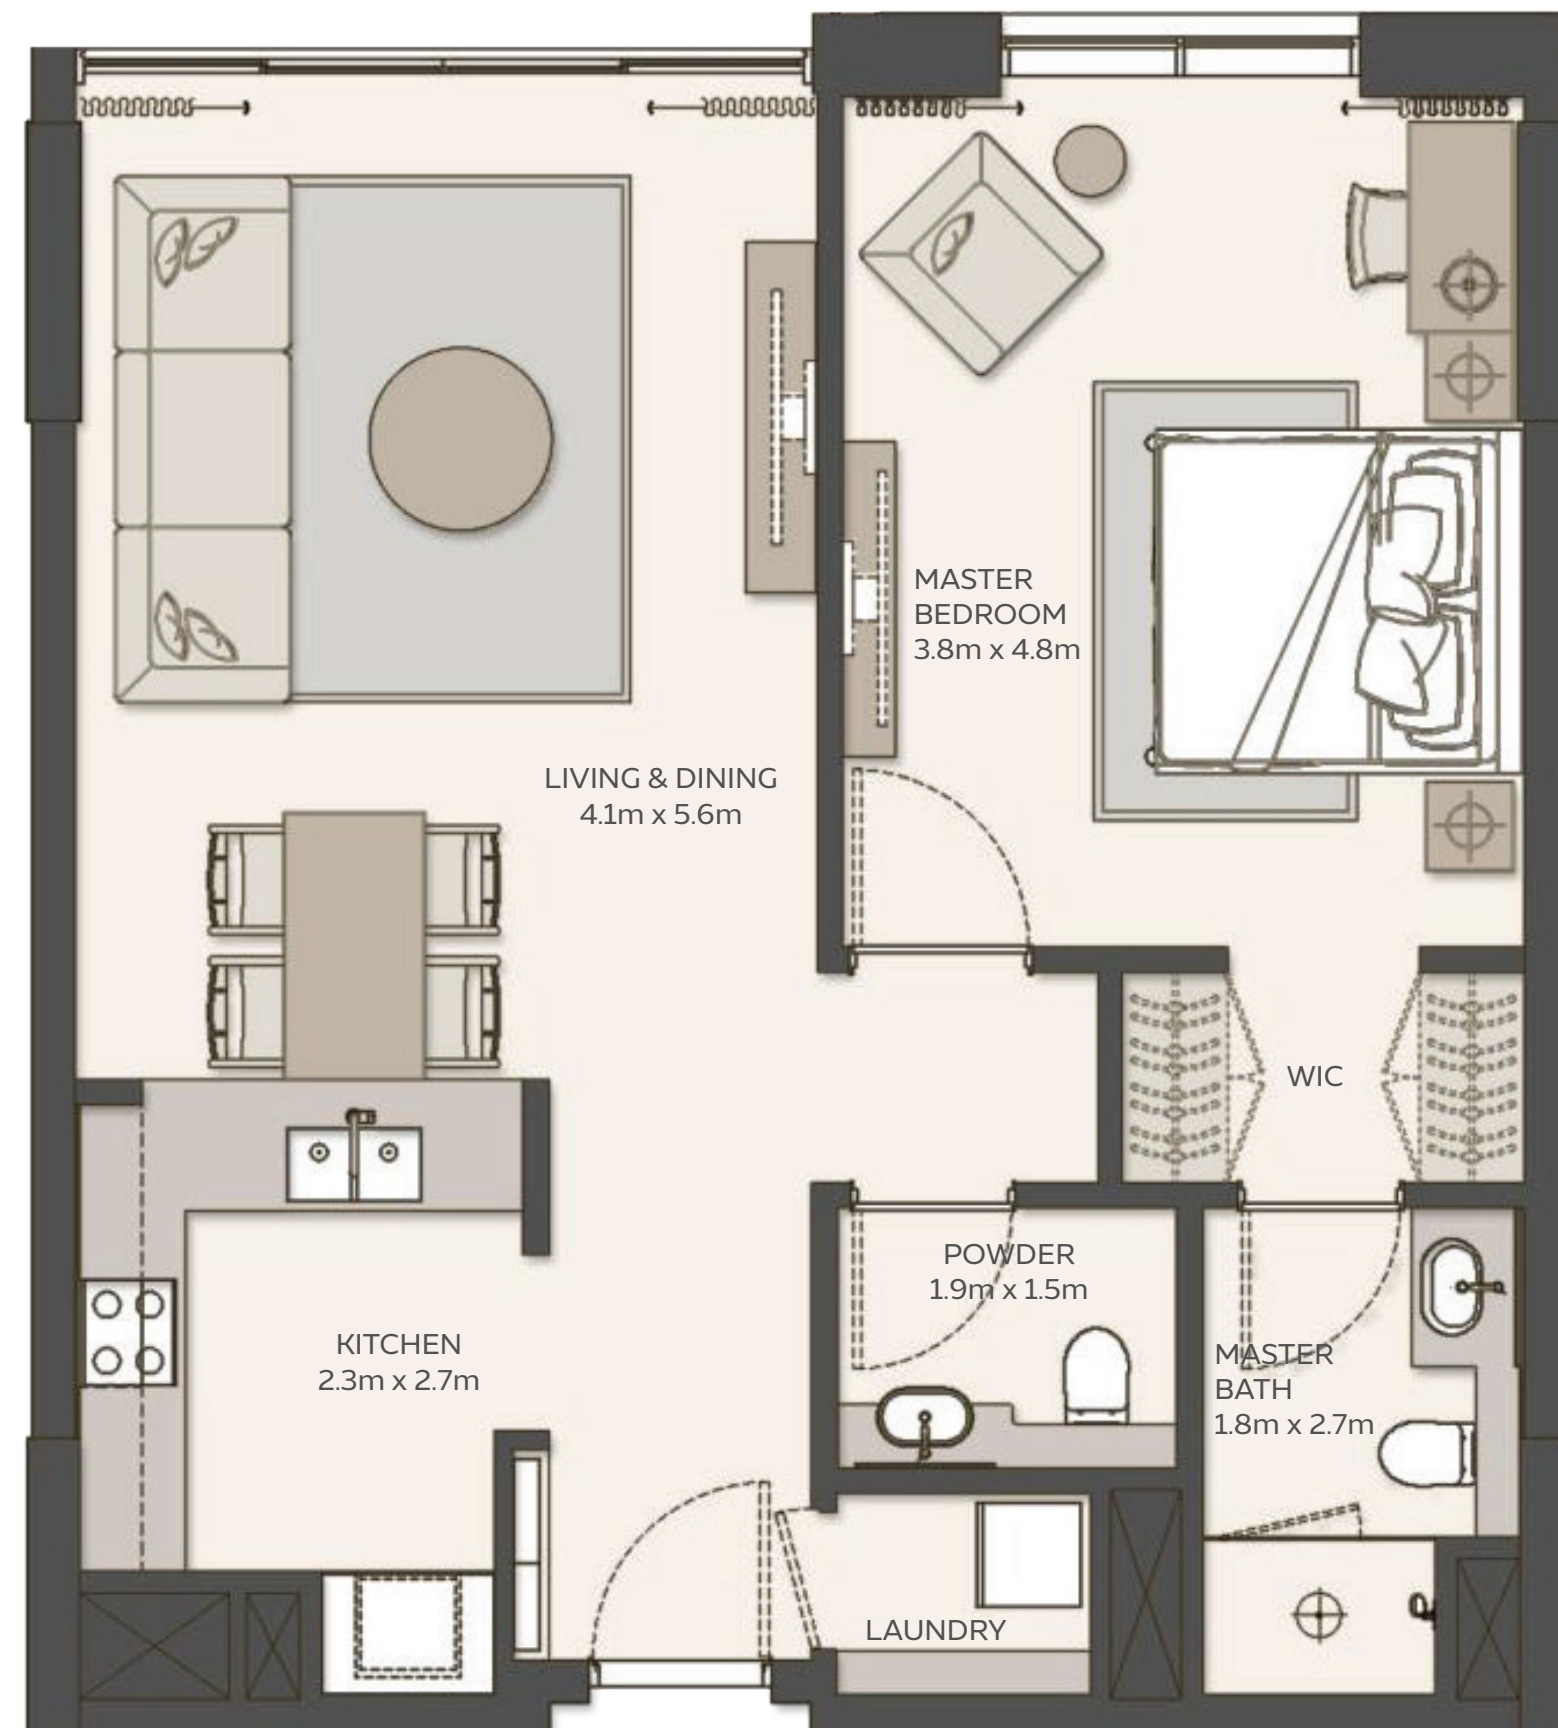

1 BEDROOM Type 1

Unit Area	77.09 sqm / 829.79 sqft
Balcony Area	9.24 sqm / 99.46 sqft
Total Area	86.71 sqm / 933.34 sqft

SKY RESIDENCES

AT EXPO CITY DUBAI

SKY RESIDENCES 3 UNIT PLANS

1 BEDROOM Type 1 - A

Unit Area	78.74 sqm / 847.55 sqft
Balcony Area	0 sqm / 0 sqft
Total Area	78.74 sqm / 847.55 sqft

SKY RESIDENCES

AT EXPO CITY DUBAI

SKY RESIDENCES 3 UNIT PLANS

1 BEDROOM Type 2

Unit Area	65.83 sqm / 708.59 sqft
Balcony Area	9.16 sqm / 98.60 sqft
Total Area	75.27 sqm / 810.20 sqft

SKY RESIDENCES

AT EXPO CITY DUBAI

SKY RESIDENCES 3 UNIT PLANS

1 BEDROOM Type 4

Unit Area	94.07 sqm / 1012.56 sqft
Balcony Area	8.22 sqm / 88.48 sqft
Total Area	102.29 sqm / 1101.04 sqft

SKY RESIDENCES

AT EXPO CITY DUBAI

SKY RESIDENCES 3 UNIT PLANS

2 BEDROOM Type 1

Unit Area	118.26 sqm / 1272.94 sqft
Balcony Area	10.95 sqm / 117.86 sqft
Total Area	129.56 sqm / 1394.57 sqft

SKY RESIDENCES

AT EXPO CITY DUBAI

SKY RESIDENCES 3 UNIT PLANS

2 BEDROOM Type 2