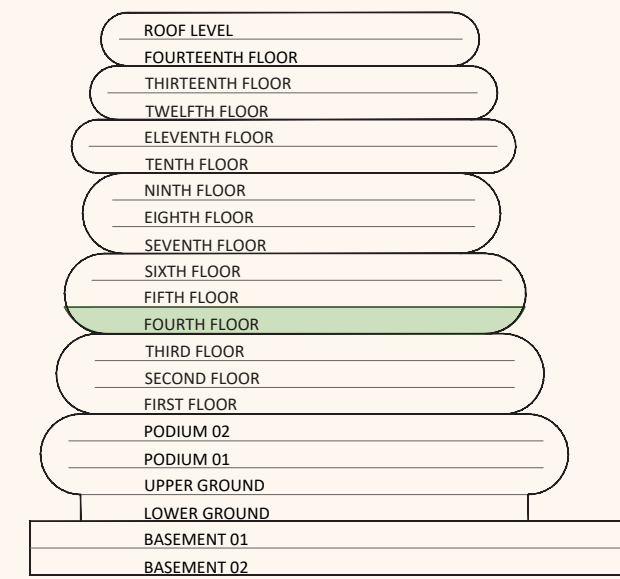

1ST FLOOR PLAN

JW MARRIOTT

RESIDENCES AL MARJAN ISLAND

FLOOR DEMARCATION

LEGENDS	
UNIT COLOR CODE	APARTMENT TYPE
	1 BR
	2 BR
	3 BR
	PENTHOUSE
	DUPLEX- A

2ND FLOOR PLAN

JW MARRIOTT

RESIDENCES AL MARJAN ISLAND

FLOOR DEMARCATION

LEGENDS	
UNIT COLOR CODE	APARTMENT TYPE
	1 BR
	2 BR
	3 BR
	PENTHOUSE
	DUPLEX- A

3RD FLOOR PLAN

JW MARRIOTT

RESIDENCES AL MARJAN ISLAND

FLOOR DEMARCATION

LEGENDS	
UNIT COLOR CODE	APARTMENT TYPE
	1 BR
	2 BR
	3 BR
	PENTHOUSE
	DUPLEX- A

4TH FLOOR PLAN

JW MARRIOTT

RESIDENCES AL MARJAN ISLAND

FLOOR DEMARCATION

LEGENDS	
UNIT COLOR CODE	APARTMENT TYPE
	1 BR
	2 BR
	3 BR
	PENTHOUSE
	DUPLEX- A

JW MARRIOTT

RESIDENCES AL MARJAN ISLAND

FLOOR DEMARCATION