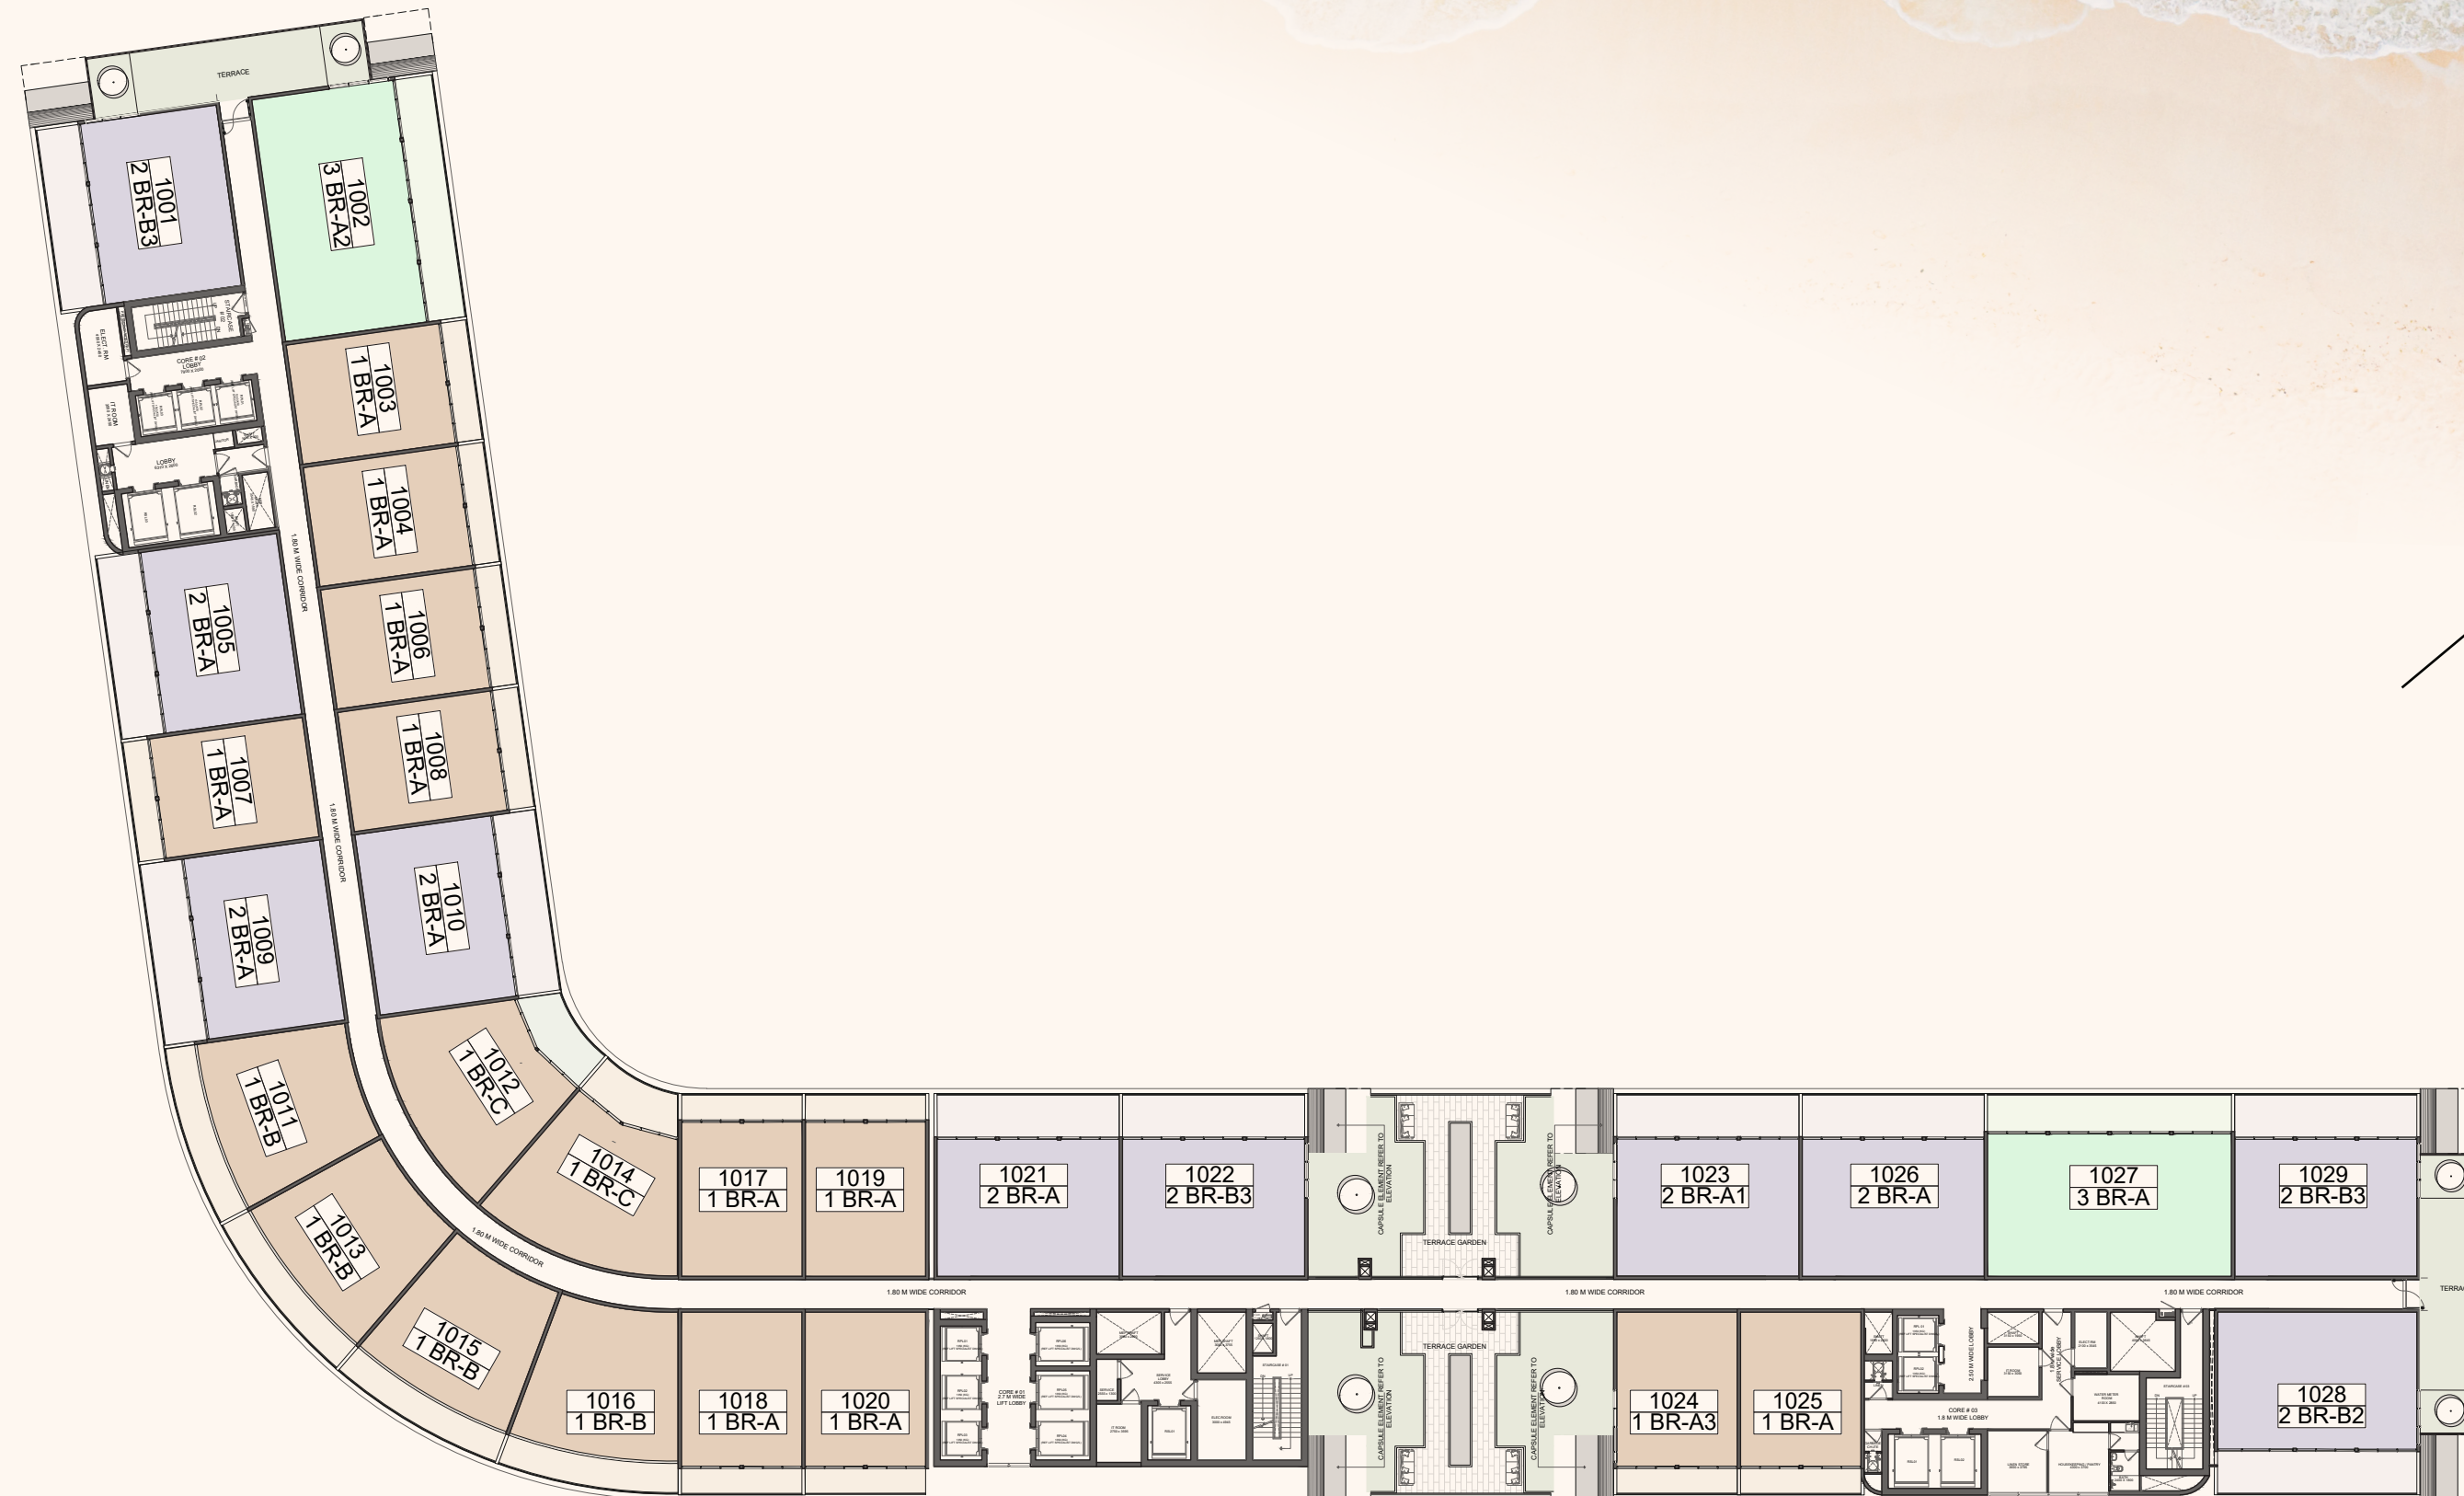

AL MARJAN ISLAND

FLOOR DEMARCATION

LEGENDS	
UNIT COLOR CODE	APARTMENT TYPE
	1 BR
	2 BR
	3 BR
	PENTHOUSE
	DUPLEX- A

9TH FLOOR PLAN

JW MARRIOTT

RESIDENCES AL MARJAN ISLAND

FLOOR DEMARCATION

LEGENDS	
UNIT COLOR CODE	APARTMENT TYPE
	1 BR
	2 BR
	3 BR
	PENTHOUSE
	DUPLEX- A