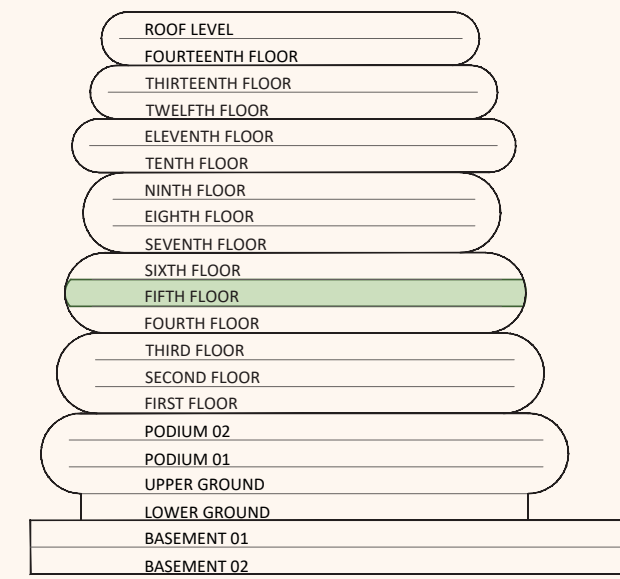

1ST FLOOR PLAN

JW MARRIOTT

RESIDENCES AL MARJAN ISLAND

FLOOR DEMARCATION

LEGENDS	
UNIT COLOR CODE	APARTMENT TYPE
	1 BR
	2 BR
	3 BR
	PENTHOUSE
	DUPLEX- A

2ND FLOOR PLAN

JW MARRIOTT

RESIDENCES AL MARJAN ISLAND

FLOOR DEMARCATION

LEGENDS	
UNIT COLOR CODE	APARTMENT TYPE
	1 BR
	2 BR
	3 BR
	PENTHOUSE
	DUPLEX- A

3RD FLOOR PLAN

JW MARRIOTT

RESIDENCES AL MARJAN ISLAND

FLOOR DEMARCATION

LEGENDS	
UNIT COLOR CODE	APARTMENT TYPE
	1 BR
	2 BR
	3 BR
	PENTHOUSE
	DUPLEX- A

4TH FLOOR PLAN

JW MARRIOTT

RESIDENCES AL MARJAN ISLAND

FLOOR DEMARCATION

LEGENDS	
UNIT COLOR CODE	APARTMENT TYPE
	1 BR
	2 BR
	3 BR
	PENTHOUSE
	DUPLEX- A

JW MARRIOTT

RESIDENCES AL MARJAN ISLAND

FLOOR DEMARCATION