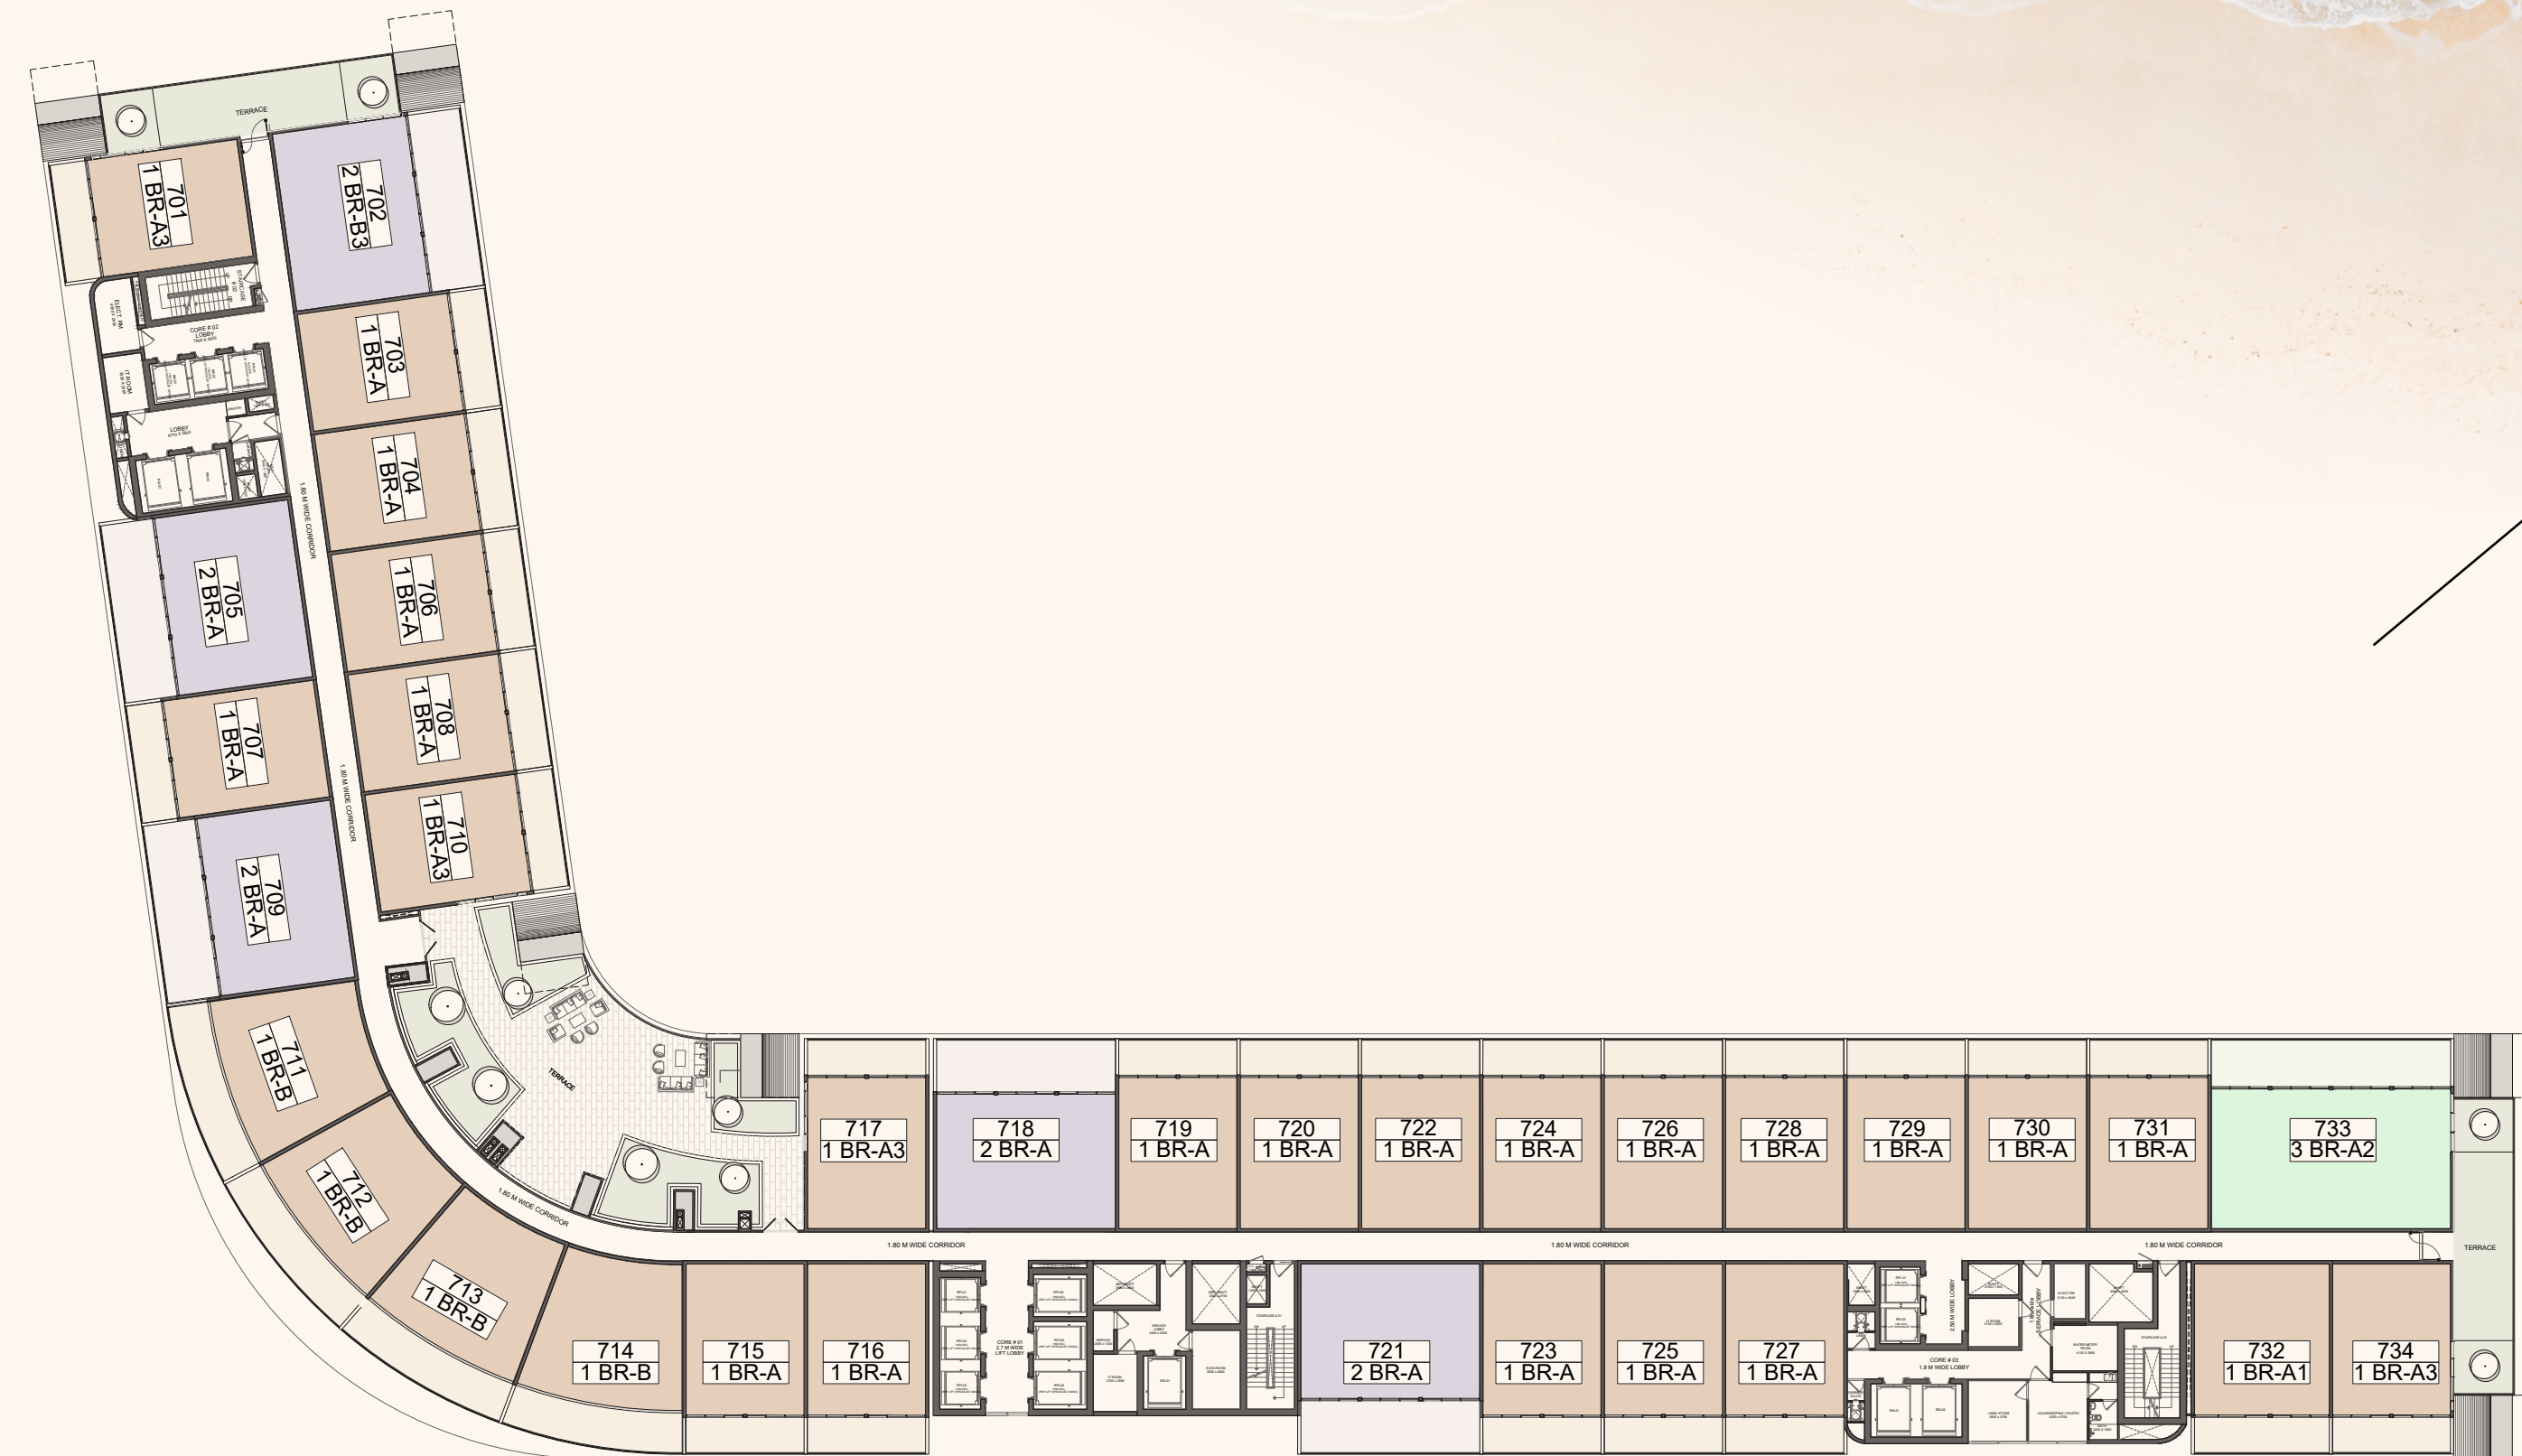

6TH FLOOR PLAN

LEGENDS	
UNIT COLOR CODE	APARTMENT TYPE
	1 BR
	2 BR
	3 BR
	PENTHOUSE
	DUPLEX- A