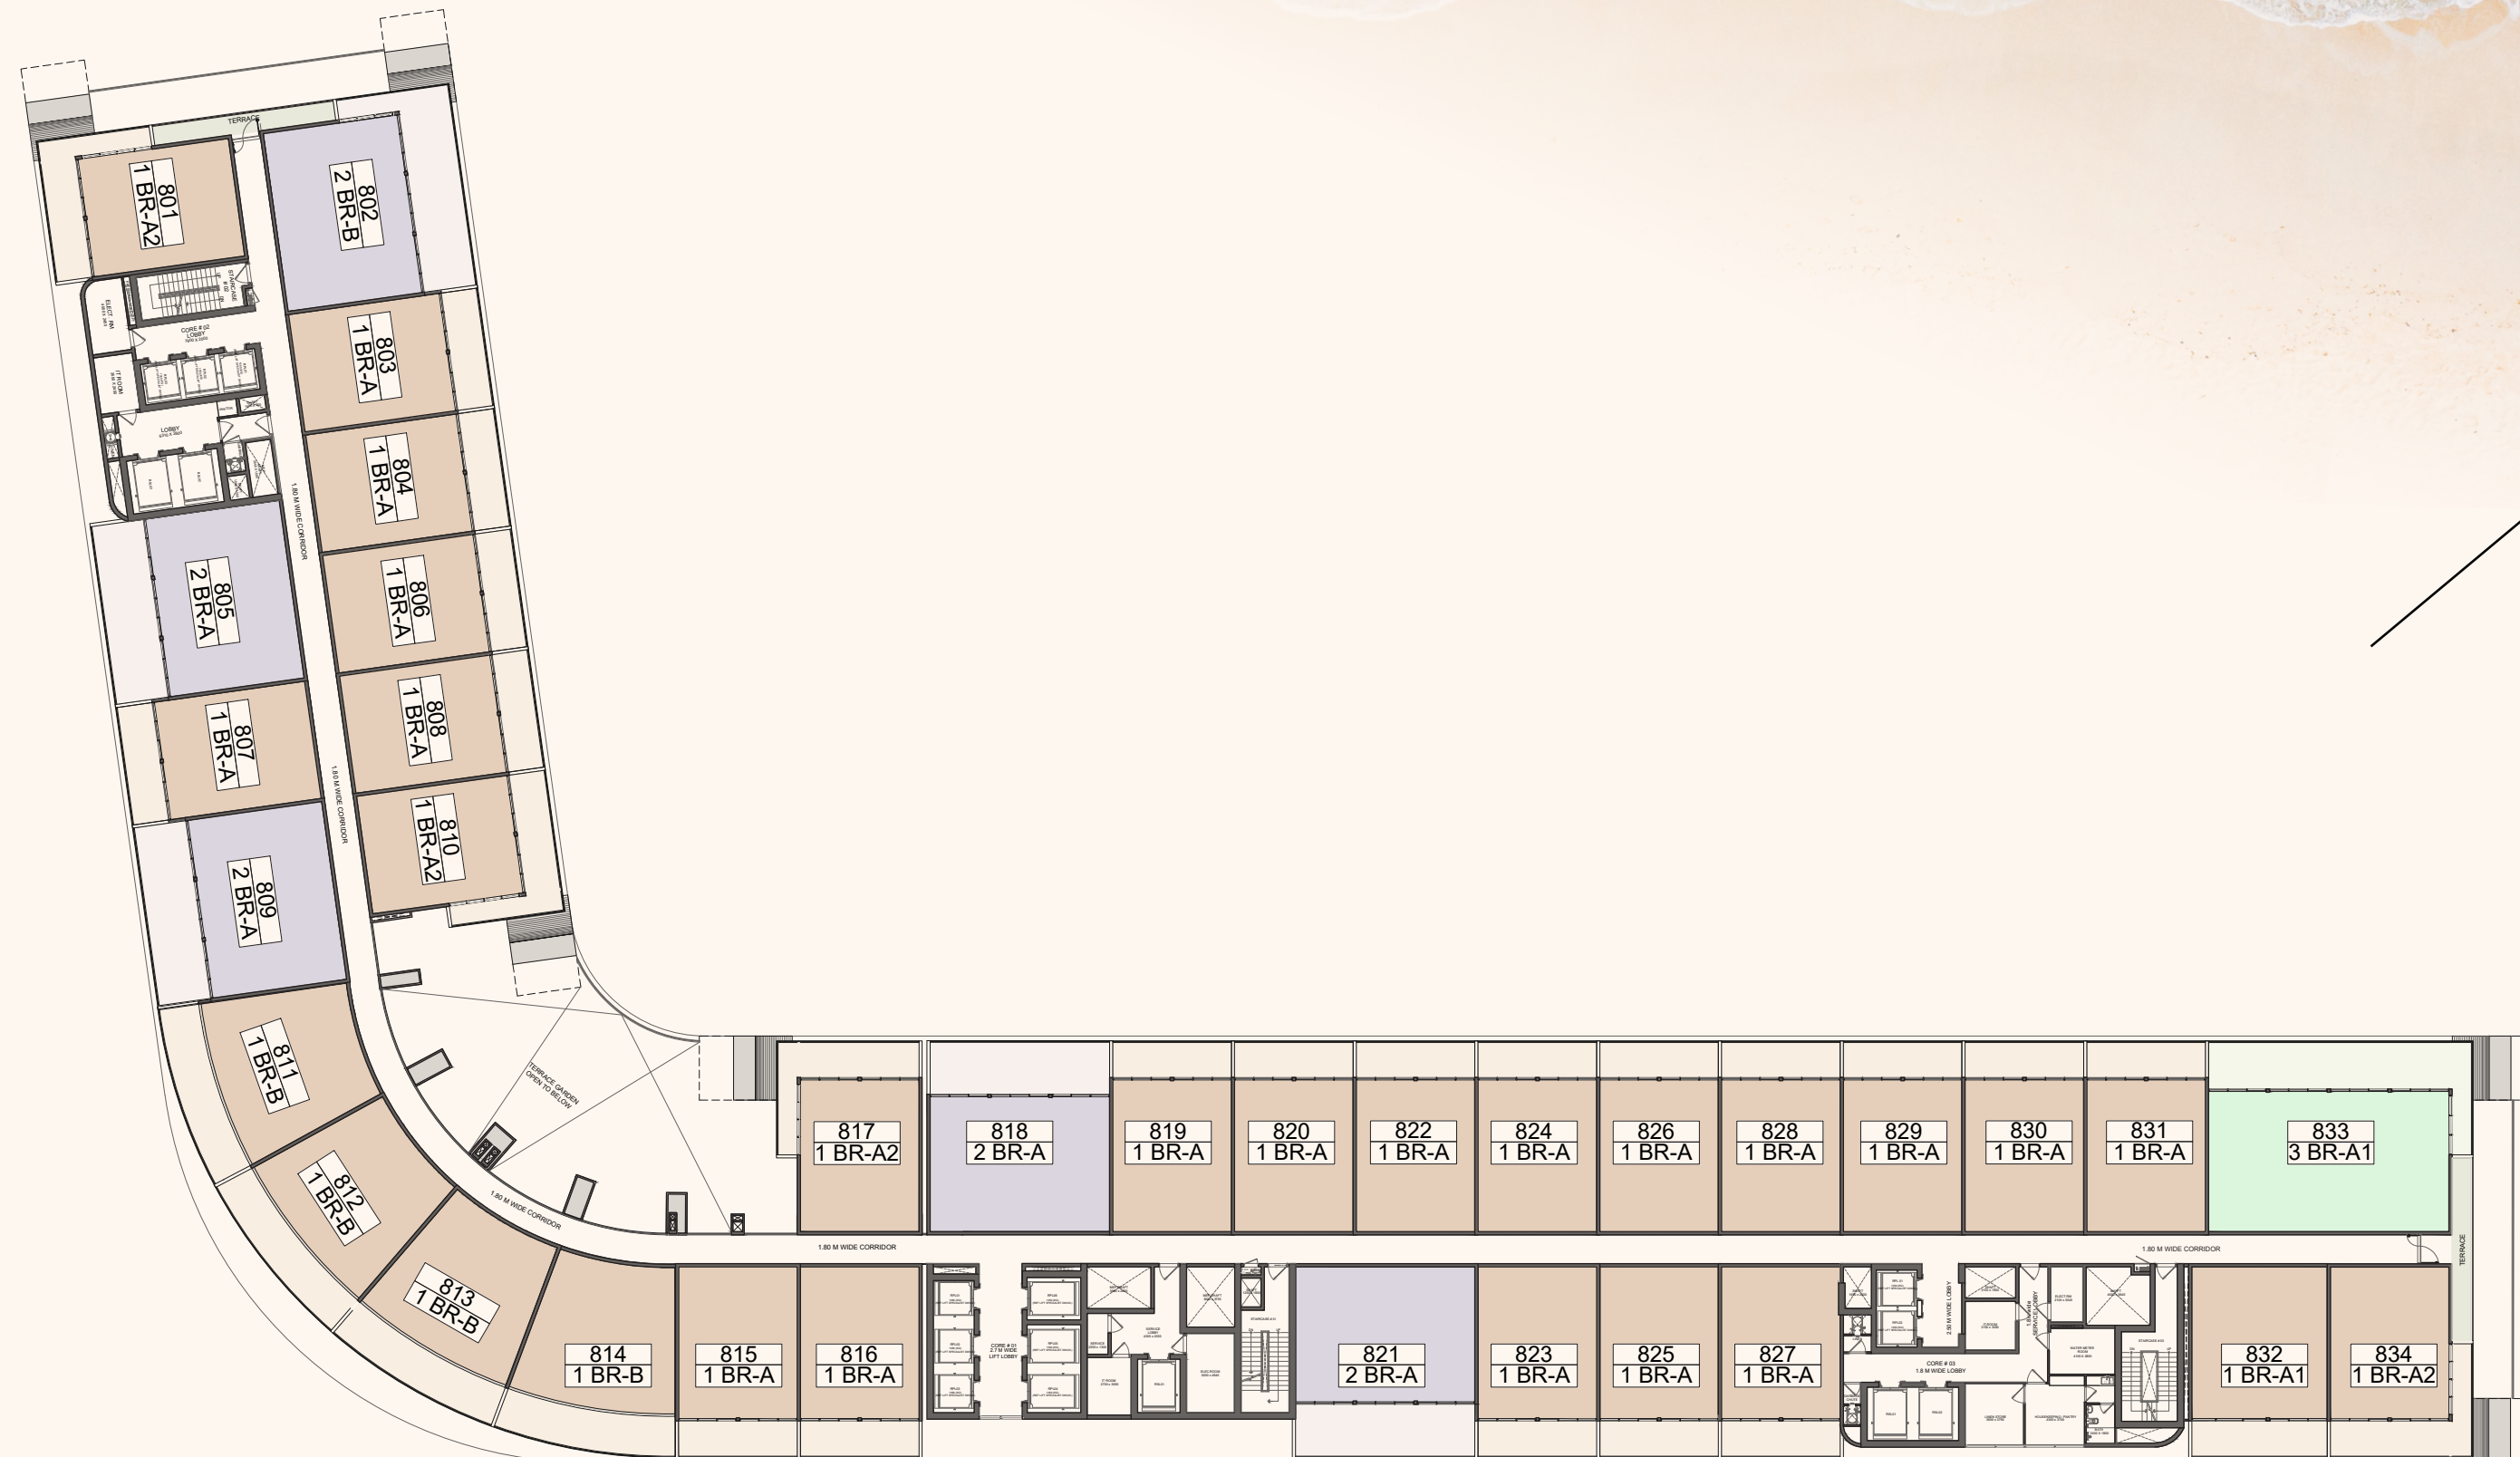

JW MARRIOTT

RESIDENCES

AL MARJAN ISLAND

FLOOR DEMARCATION

LEGENDS	
UNIT COLOR CODE	APARTMENT TYPE
	1 BR
	2 BR
	3 BR
	PENTHOUSE
	DUPLEX- A

8TH FLOOR PLAN

JW MARRIOTT

RESIDENCES