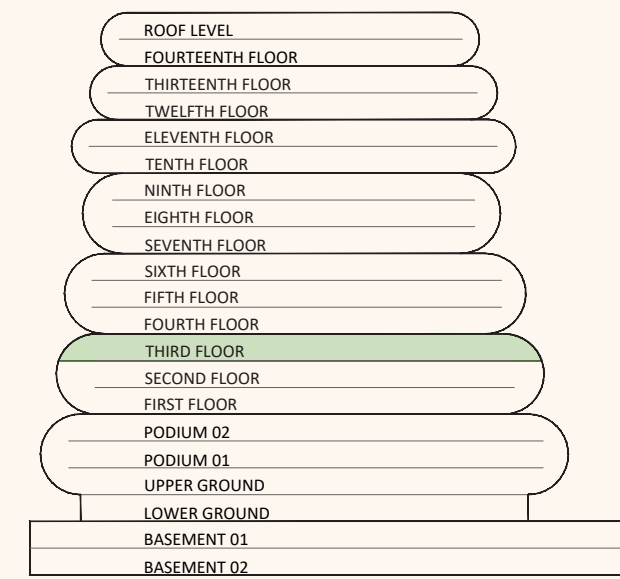

JW MARRIOTT

RESIDENCES

AL MARJAN ISLAND

FLOORPLANS

JW MARRIOTT

RESIDENCES AL MARJAN ISLAND

FLOOR DEMARCATION

LEGENDS	
UNIT COLOR CODE	APARTMENT TYPE
	1 BR
	2 BR
	3 BR
	PENTHOUSE
	DUPLEX- A

1ST FLOOR PLAN

JW MARRIOTT

RESIDENCES AL MARJAN ISLAND

FLOOR DEMARCATION

LEGENDS	
UNIT COLOR CODE	APARTMENT TYPE
	1 BR
	2 BR
	3 BR
	PENTHOUSE
	DUPLEX- A

2ND FLOOR PLAN

JW MARRIOTT

RESIDENCES AL MARJAN ISLAND

FLOOR DEMARCATION

LEGENDS	
UNIT COLOR CODE	APARTMENT TYPE
	1 BR
	2 BR
	3 BR
	PENTHOUSE
	DUPLEX- A

3RD FLOOR PLAN

JW MARRIOTT

RESIDENCES AL MARJAN ISLAND

FLOOR DEMARCATION

LEGENDS	
UNIT COLOR CODE	APARTMENT TYPE
	1 BR
	2 BR
	3 BR
	PENTHOUSE
	DUPLEX- A