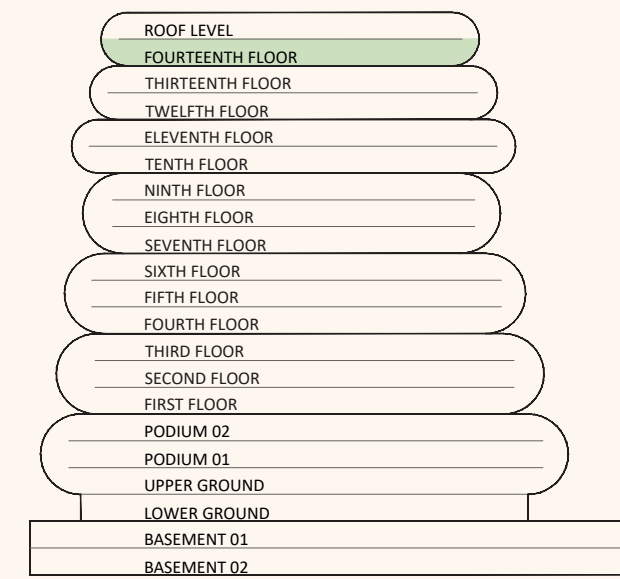

LEGENDS	
UNIT COLOR CODE	APARTMENT TYPE
	1 BR
	2 BR
	3 BR
	PENTHOUSE
	DUPLEX- A

13TH FLOOR PLAN

JW MARRIOTT

RESIDENCES AL MARJAN ISLAND

FLOOR DEMARCATION

14TH FLOOR PLAN

LEGENDS	
UNIT COLOR CODE	APARTMENT TYPE
	1 BR
	2 BR
	3 BR
	PENTHOUSE
	DUPLEX- A