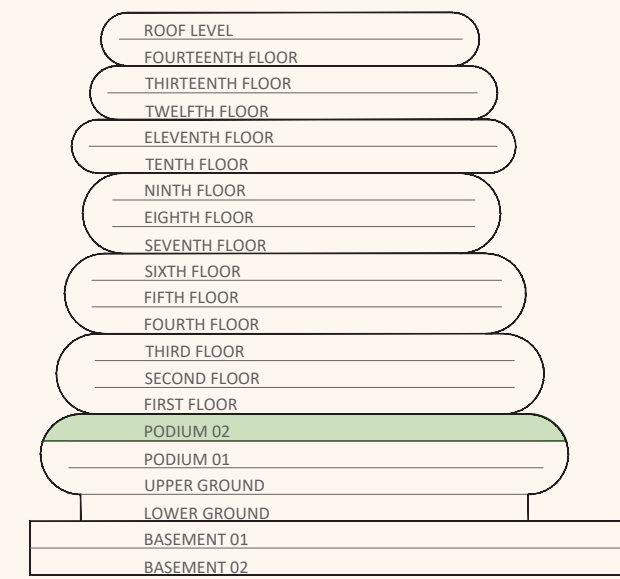

JW MARRIOTT

RESIDENCES AL MARJAN ISLAND

FLOOR DEMARCATION

LEGENDS	
UNIT COLOR CODE	APARTMENT TYPE
	1 BR
	2 BR
	3 BR
	PENTHOUSE
	DUPLEX- A

PODIUM - 01

JW MARRIOTT

RESIDENCES AL MARJAN ISLAND

FLOOR DEMARCATION