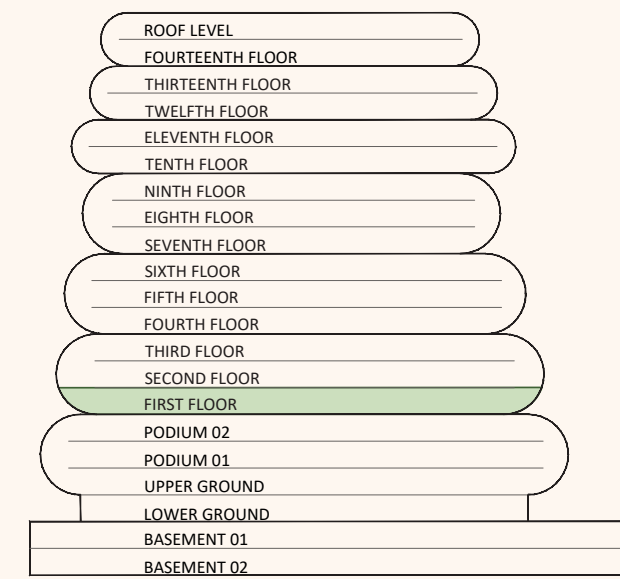

JW MARRIOTT

RESIDENCES

AL MARJAN ISLAND

FLOORPLANS

JW MARRIOTT

RESIDENCES AL MARJAN ISLAND

FLOOR DEMARCATION

LEGENDS	
UNIT COLOR CODE	APARTMENT TYPE
	1 BR
	2 BR
	3 BR
	PENTHOUSE
	DUPLEX- A

1ST FLOOR PLAN

JW MARRIOTT

RESIDENCES AL MARJAN ISLAND

FLOOR DEMARCATION

LEGENDS	
UNIT COLOR CODE	APARTMENT TYPE
	1 BR
	2 BR
	3 BR
	PENTHOUSE
	DUPLEX- A

2ND FLOOR PLAN

JW MARRIOTT

RESIDENCES AL MARJAN ISLAND

FLOOR DEMARCATION

LEGENDS	
UNIT COLOR CODE	APARTMENT TYPE
	1 BR
	2 BR
	3 BR
	PENTHOUSE
	DUPLEX- A

3RD FLOOR PLAN

JW MARRIOTT

RESIDENCES AL MARJAN ISLAND

FLOOR DEMARCATION

LEGENDS	
UNIT COLOR CODE	APARTMENT TYPE
	1 BR
	2 BR
	3 BR
	PENTHOUSE
	DUPLEX- A