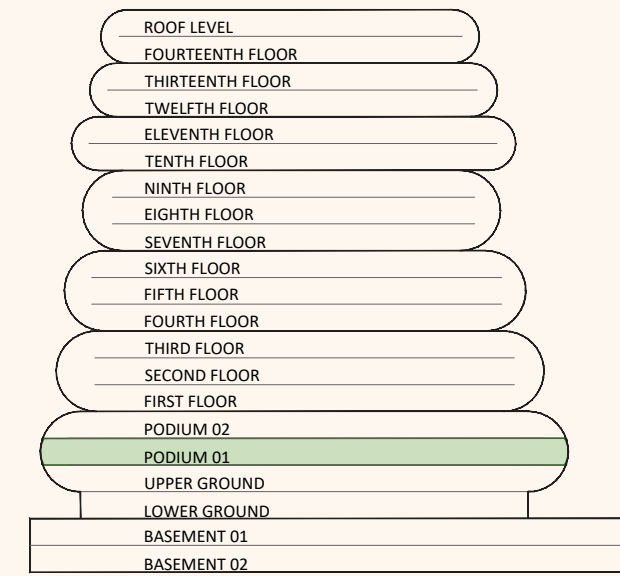

JW MARRIOTT

RESIDENCES AL MARJAN ISLAND

FLOOR DEMARCATION

LEGENDS	
UNIT COLOR CODE	APARTMENT TYPE
	1 BR
	2 BR
	3 BR
	PENTHOUSE
	DUPLEX- A