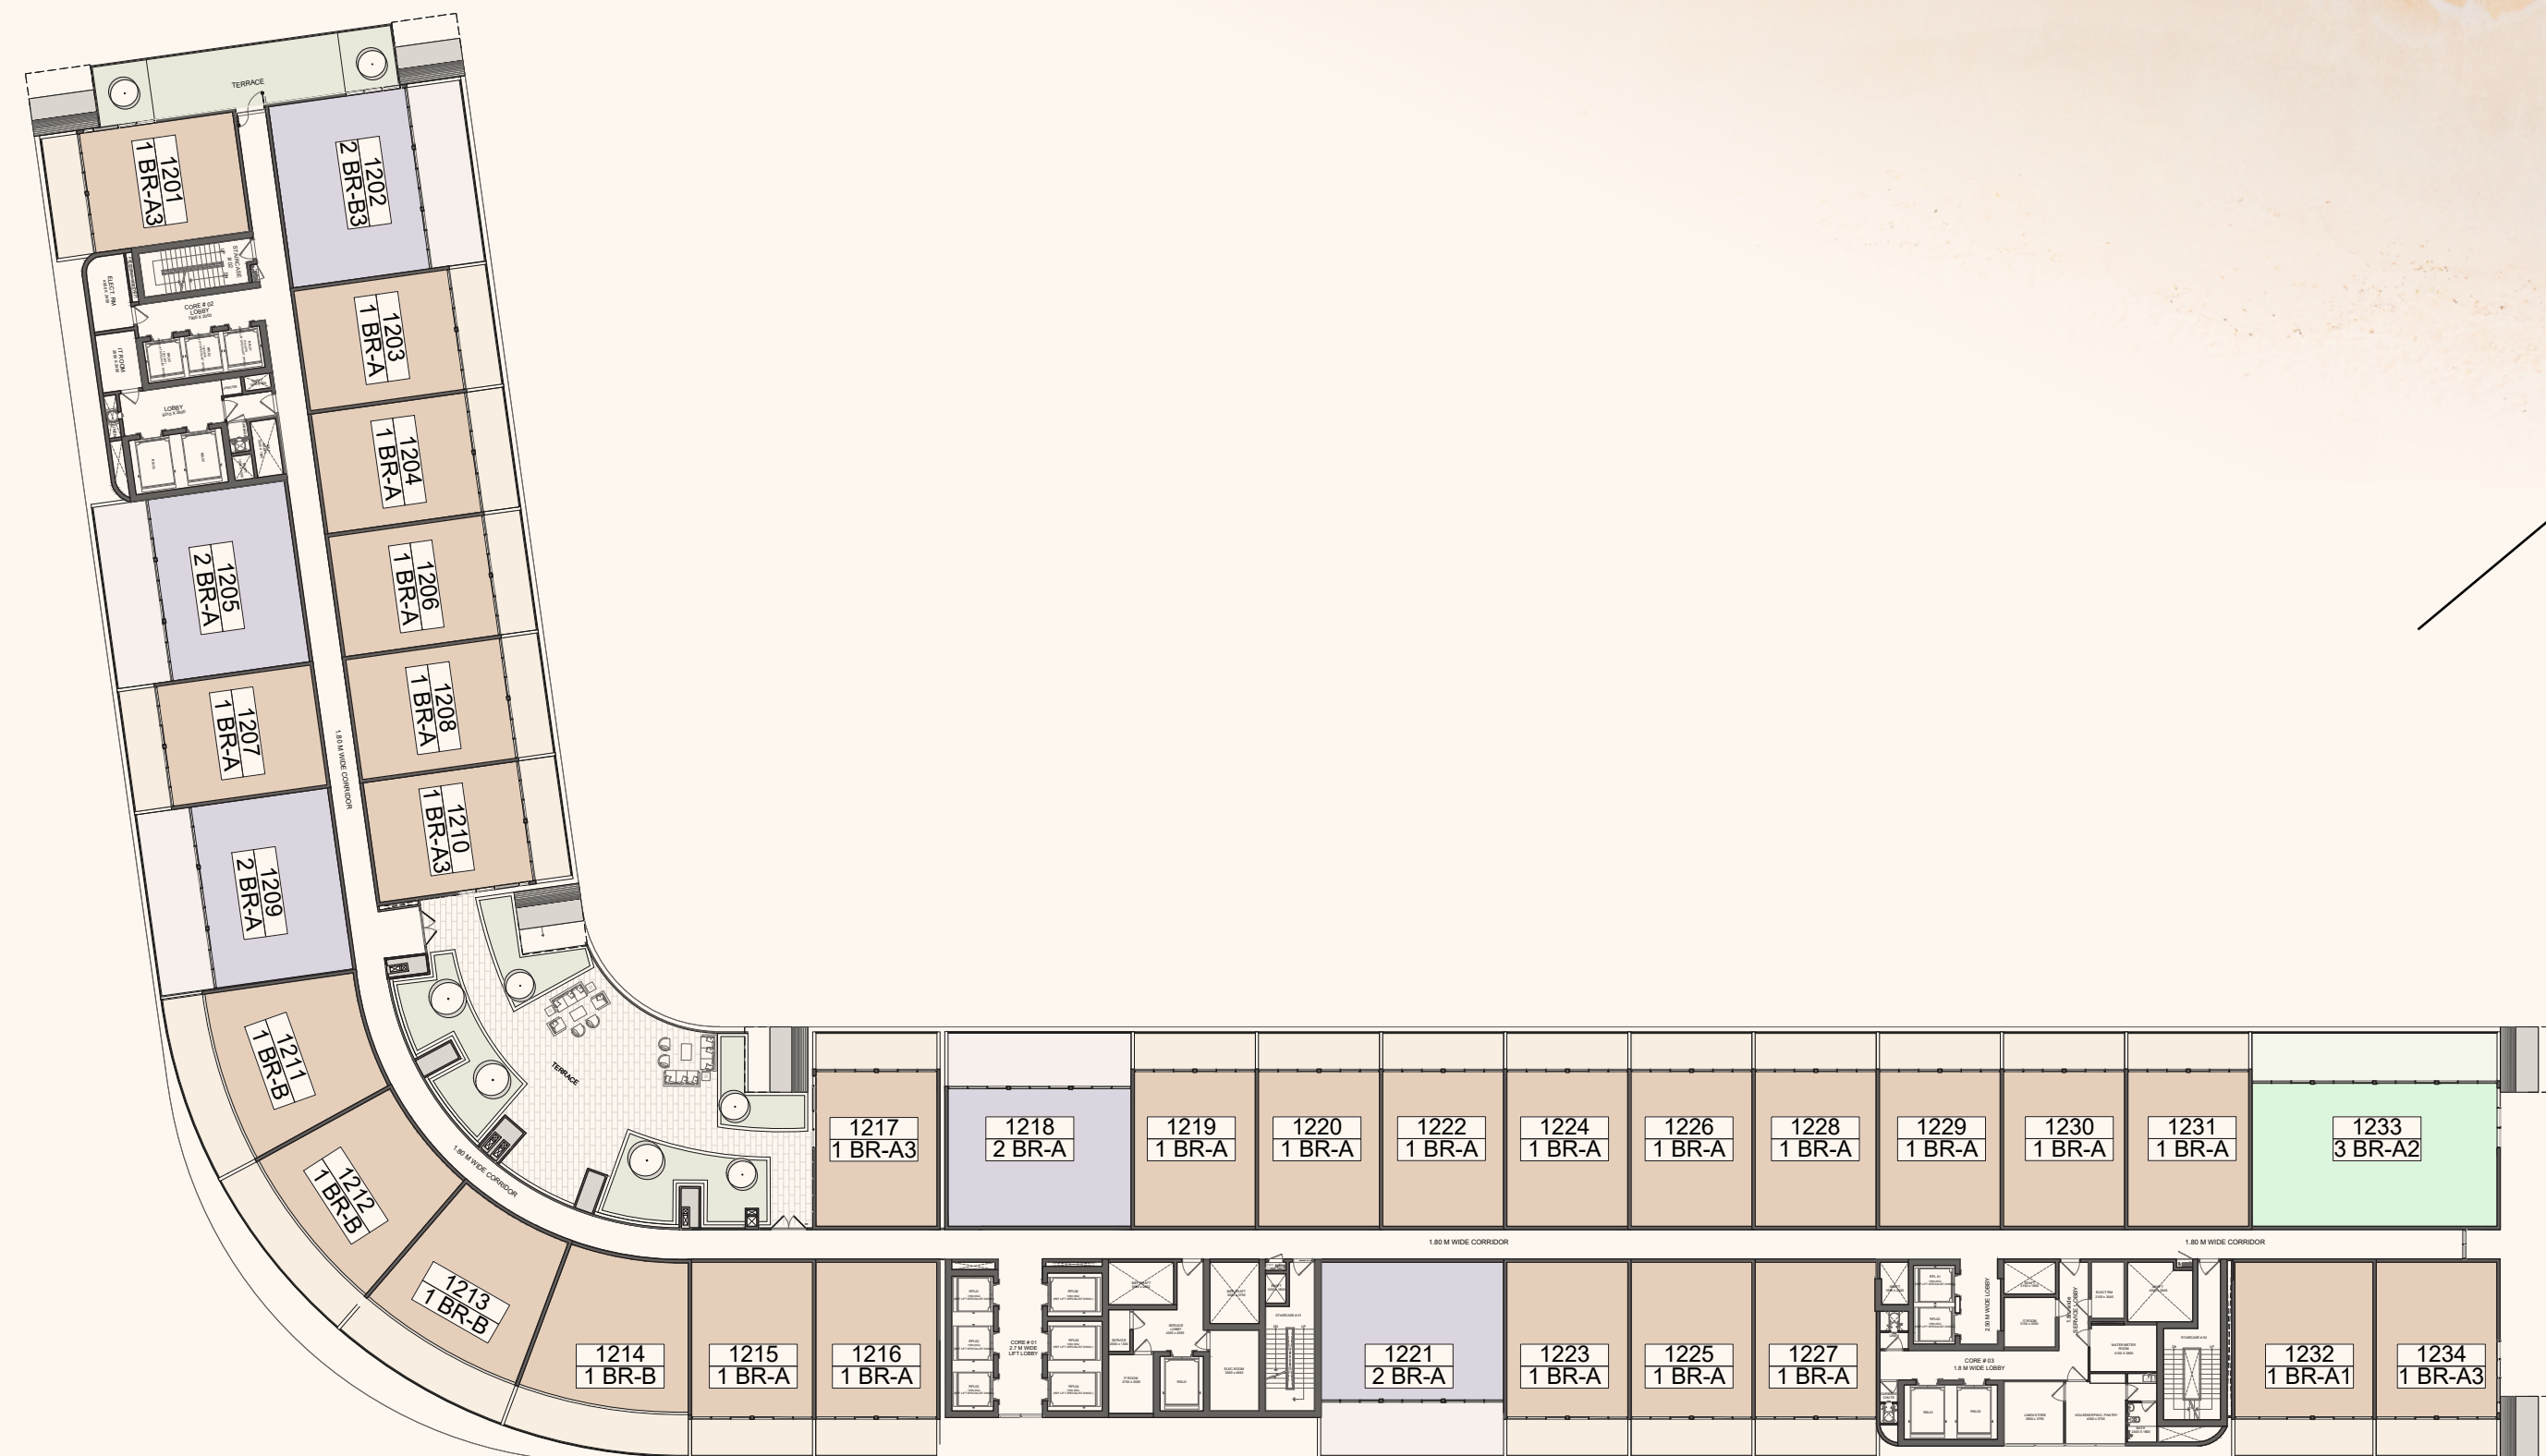

11TH FLOOR PLAN