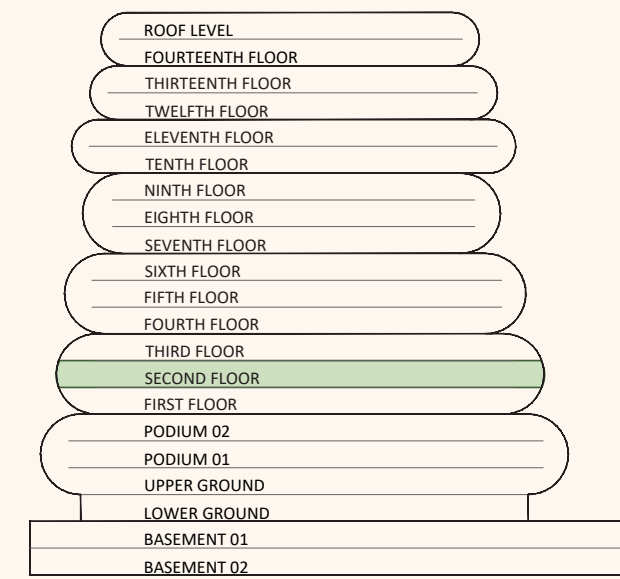

JW MARRIOTT

RESIDENCES

AL MARJAN ISLAND

FLOORPLANS

JW MARRIOTT

RESIDENCES AL MARJAN ISLAND

FLOOR DEMARCATION

LEGENDS	
UNIT COLOR CODE	APARTMENT TYPE
	1 BR
	2 BR
	3 BR
	PENTHOUSE
	DUPLEX- A

1ST FLOOR PLAN

JW MARRIOTT

RESIDENCES AL MARJAN ISLAND

FLOOR DEMARCATION

LEGENDS	
UNIT COLOR CODE	APARTMENT TYPE
	1 BR
	2 BR
	3 BR
	PENTHOUSE
	DUPLEX- A

2ND FLOOR PLAN

JW MARRIOTT

RESIDENCES AL MARJAN ISLAND

FLOOR DEMARCATION

LEGENDS	
UNIT COLOR CODE	APARTMENT TYPE
	1 BR
	2 BR
	3 BR
	PENTHOUSE
	DUPLEX- A

3RD FLOOR PLAN

JW MARRIOTT

RESIDENCES AL MARJAN ISLAND

FLOOR DEMARCATION

LEGENDS	
UNIT COLOR CODE	APARTMENT TYPE
	1 BR
	2 BR
	3 BR
	PENTHOUSE
	DUPLEX- A