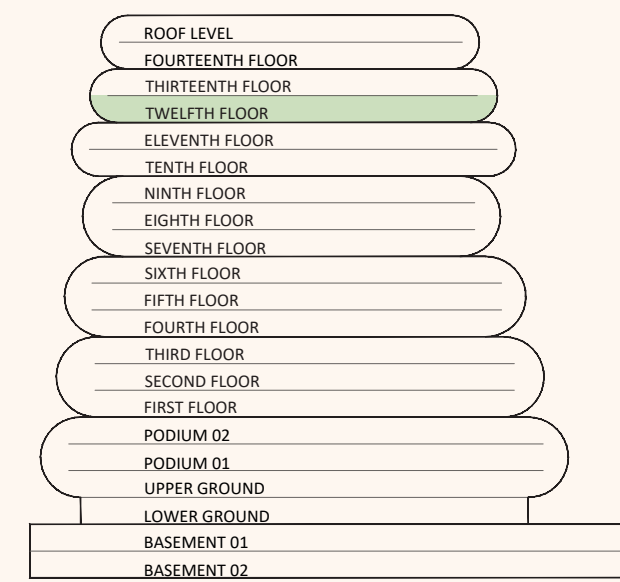

AL MARJAN ISLAND

FLOOR DEMARCATION

LEGENDS	
UNIT COLOR CODE	APARTMENT TYPE
	1 BR
	2 BR
	3 BR
	PENTHOUSE
	DUPLEX- A

9TH FLOOR PLAN

JW MARRIOTT

RESIDENCES AL MARJAN ISLAND

FLOOR DEMARCATION

LEGENDS	
UNIT COLOR CODE	APARTMENT TYPE
	1 BR
	2 BR
	3 BR
	PENTHOUSE
	DUPLEX- A

JW MARRIOTT

RESIDENCES

AL MARJAN ISLAND

FLOOR DEMARCATION

LEGENDS	
UNIT COLOR CODE	APARTMENT TYPE
	1 BR
	2 BR
	3 BR
	PENTHOUSE
	DUPLEX- A

11TH FLOOR PLAN

JW MARRIOTT

RESIDENCES

AL MARJAN ISLAND

FLOOR DEMARCATION

LEGENDS

UNIT COLOR CODE	APARTMENT TYPE
	1 BR
	2 BR
	3 BR
	PENTHOUSE
	DUPLEX- A

12TH FLOOR PLAN

JW MARRIOTT

RESIDENCES AL MARJAN ISLAND

FLOOR DEMARCATION