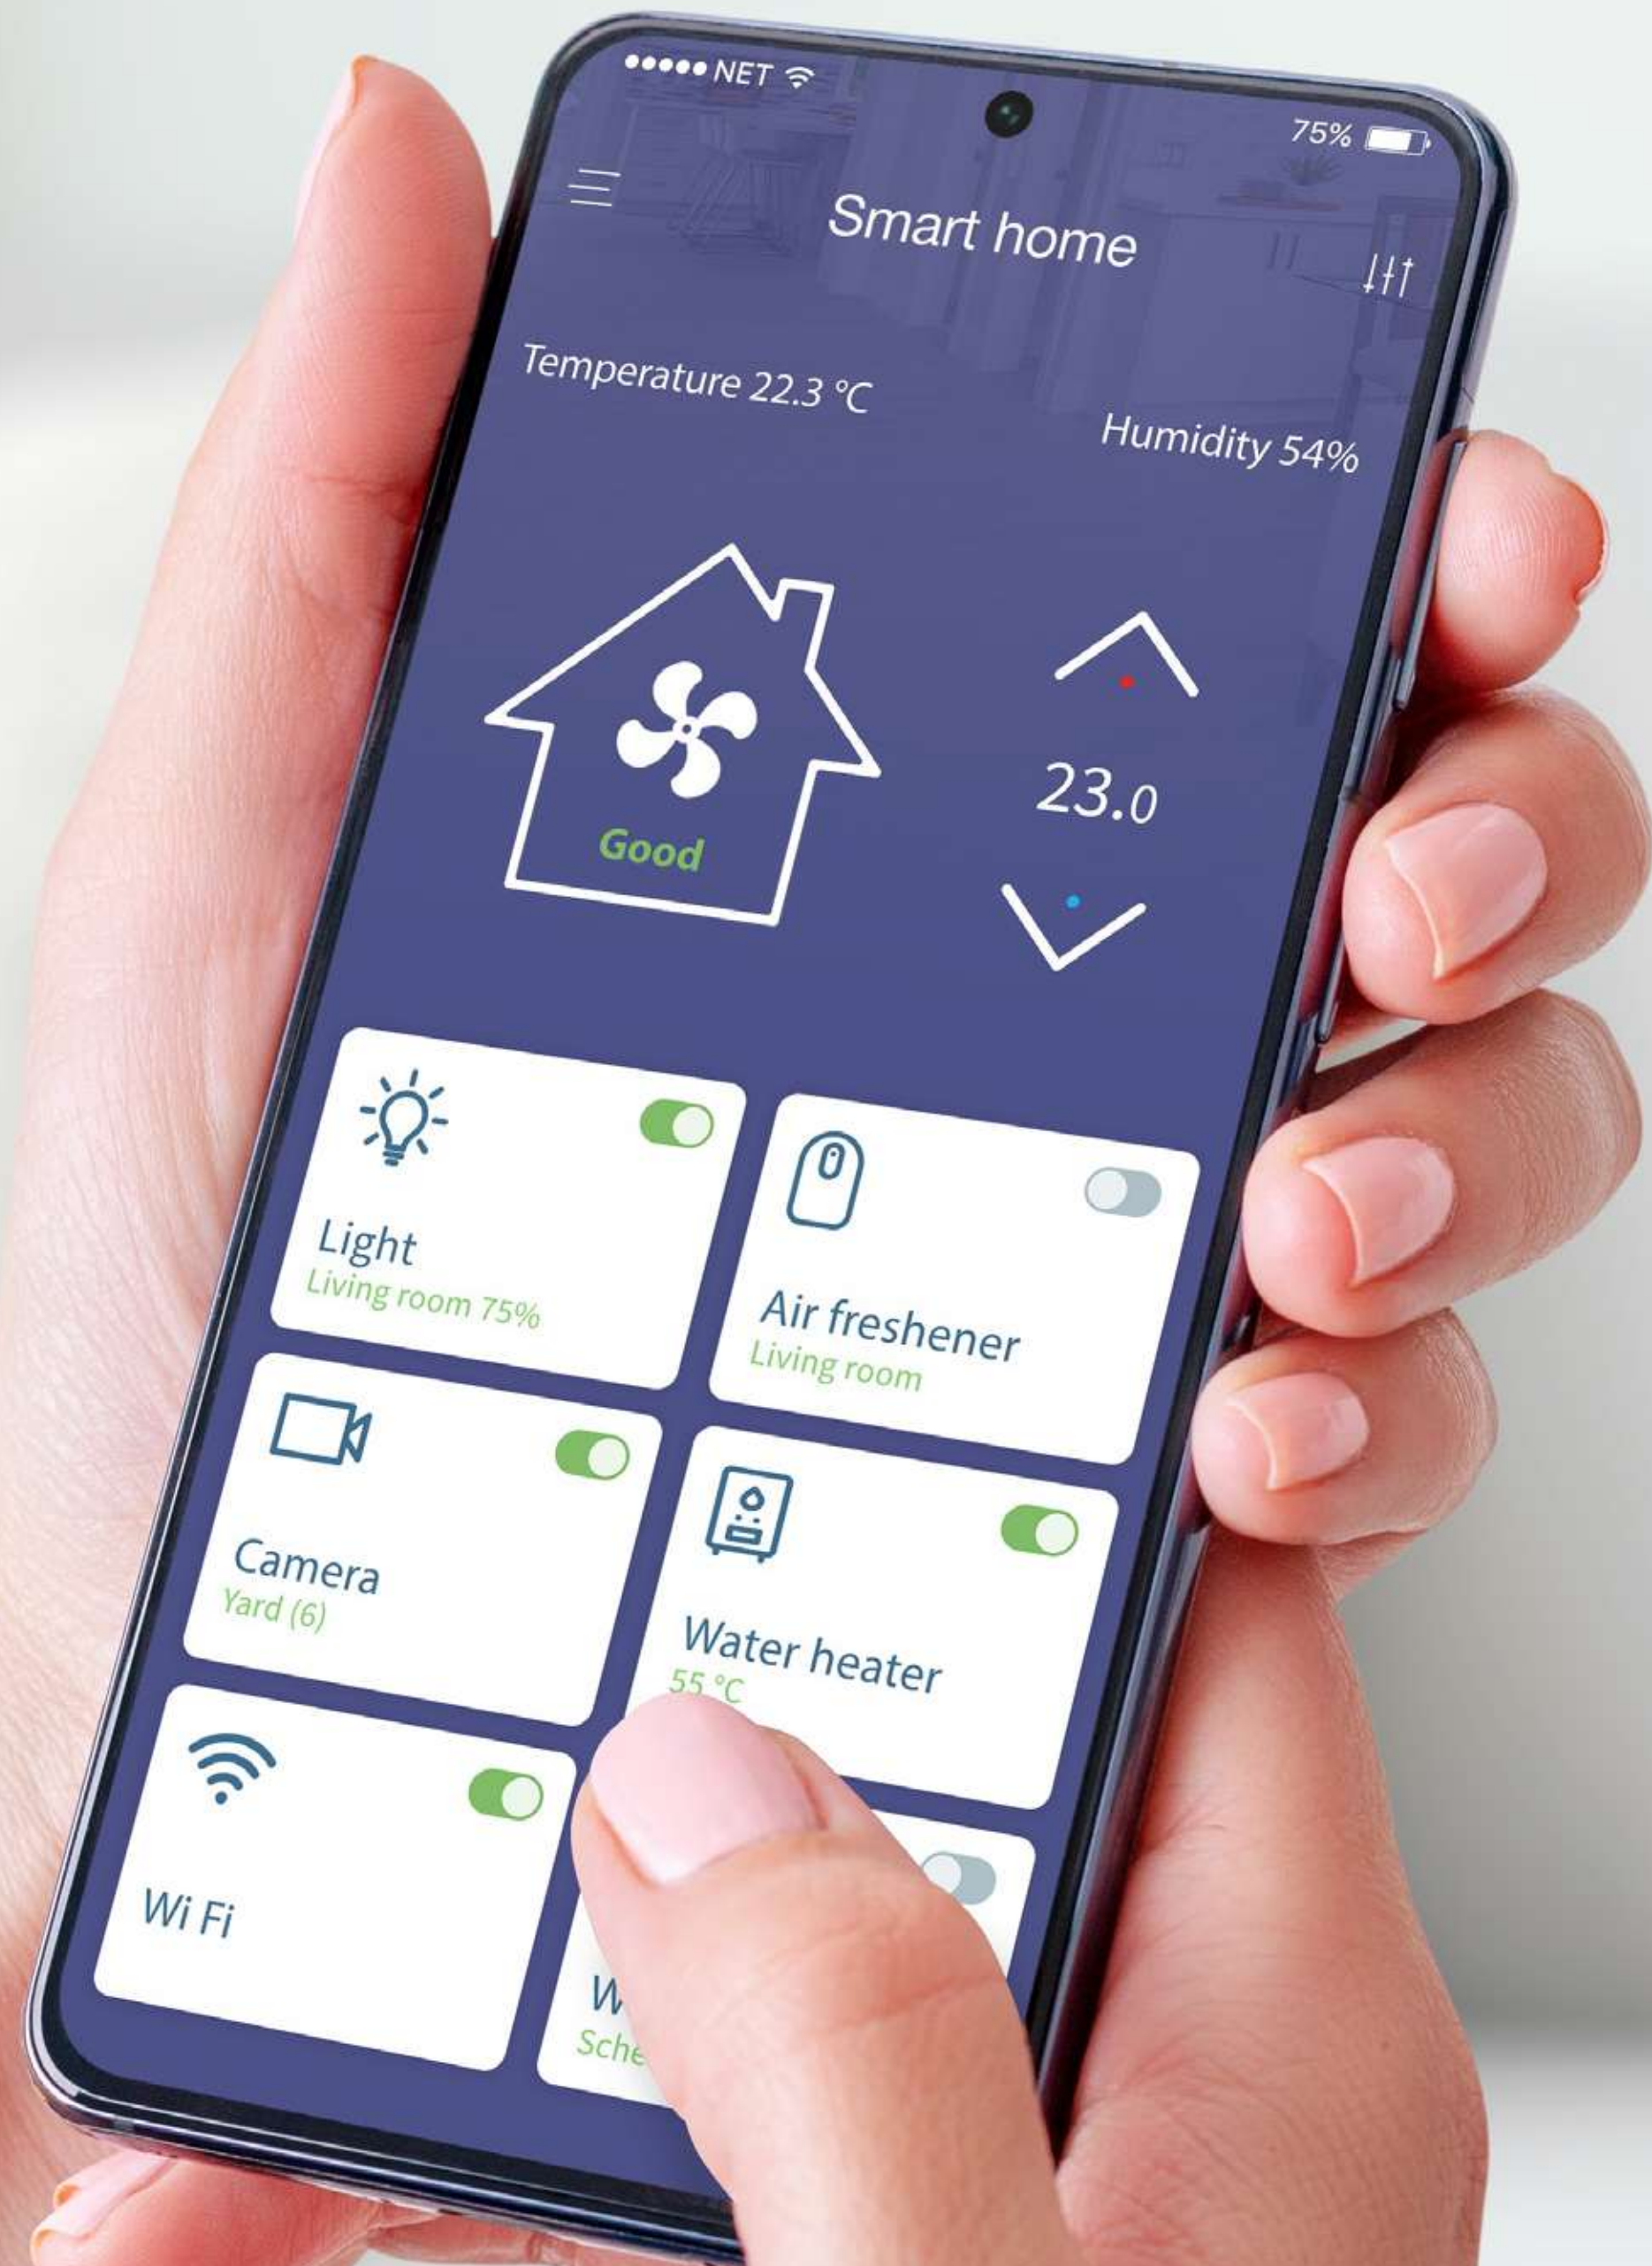

## SMART HOMES.

Aqasa Enclave is designed to offer the latest in smart home technology.

Each unit is equipped with advanced features that enhance comfort and convenience.

Smart lighting systems

Climate control