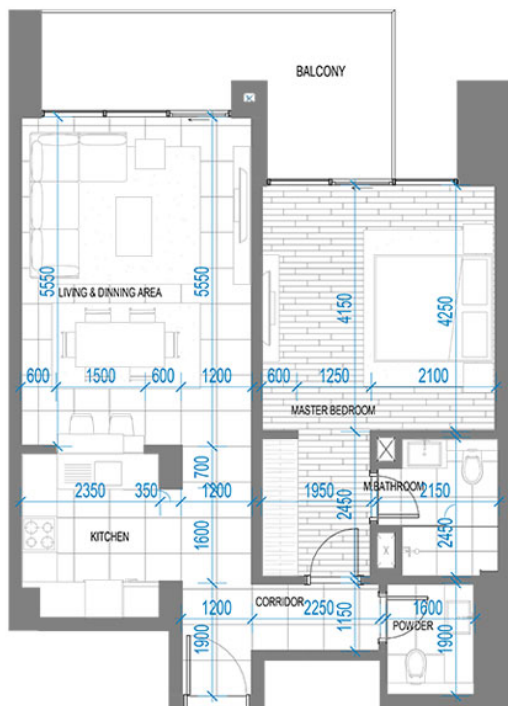

3005
1-BEDROOM
APARTMENT

1 BEDROOM
2 BATHROOMS
1 PARKING SPACE

Terrace	13.76 m²	148 sq.ft
Residence	70.72 m²	761 sq.ft
Total	84.48 m²	909 sq.ft