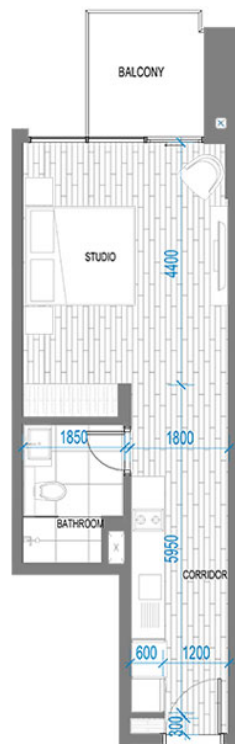

2504
STUDIO
APARTMENT

1 BEDROOM
1 BATHROOM
1 PARKING SPACE

Terrace	5.28 m²	57 sq.ft
Residence	37.29 m²	401 sq.ft
Total	42.57 m²	458 sq.ft