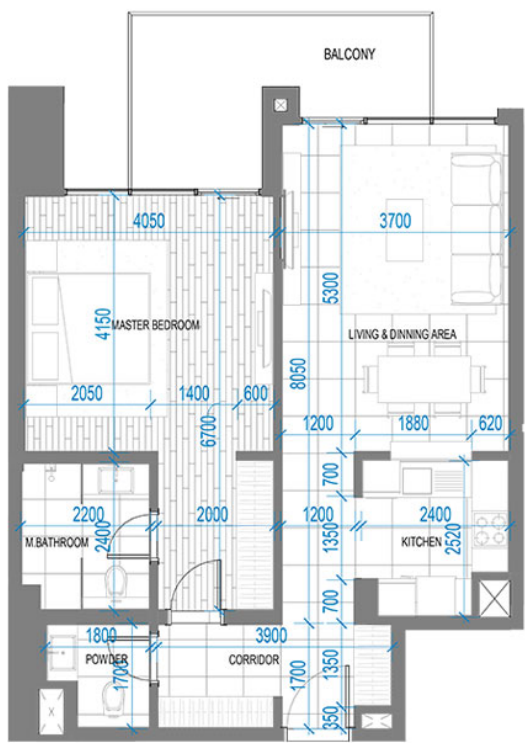

2402
1-BEDROOM
APARTMENT

1 BEDROOM
2 BATHROOMS
1 PARKING SPACE

Terrace	11.50 m²	124 sq.ft
Residence	69.82 m²	751 sq.ft
Total	81.32 m²	875 sq.ft