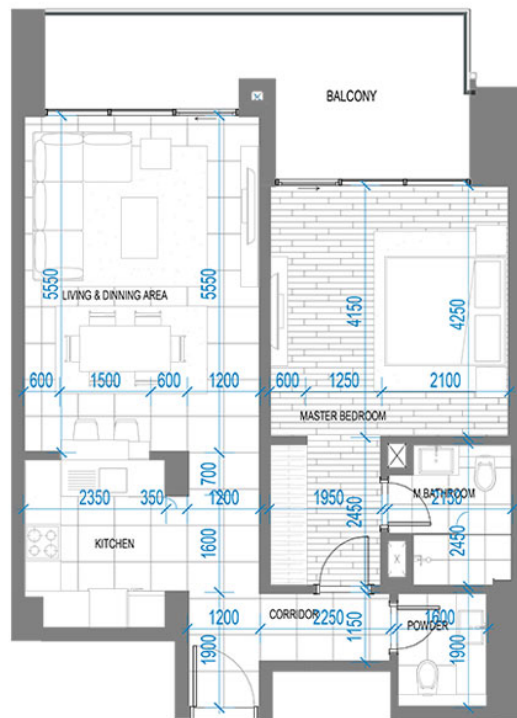

2105 1-BEDROOM APARTMENT

1 BEDROOM
2 BATHROOMS
1 PARKING SPACE

Terrace	17.08 m²	184 sq.ft
Residence	70.72 m²	761 sq.ft
Total	87.80 m²	945 sq.ft