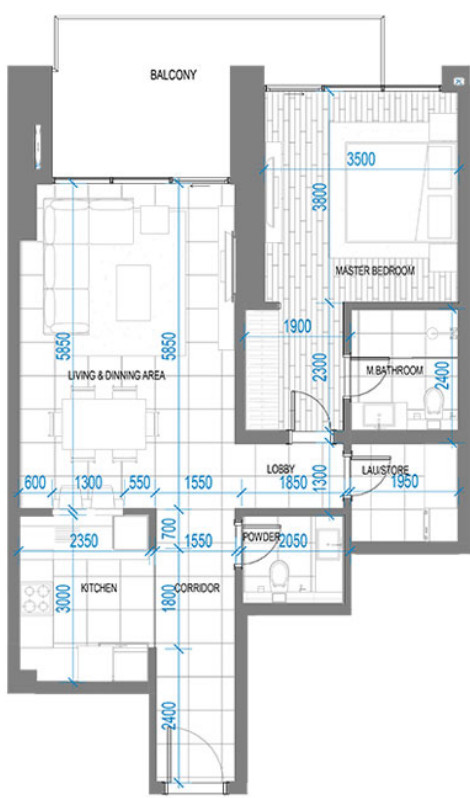

2403
1-BEDROOM
APARTMENT

1 BEDROOM
2 BATHROOMS
1 PARKING SPACE

Terrace	14.01 m²	151 sq.ft
Residence	76.47 m²	823 sq.ft
Total	90.48 m²	974 sq.ft