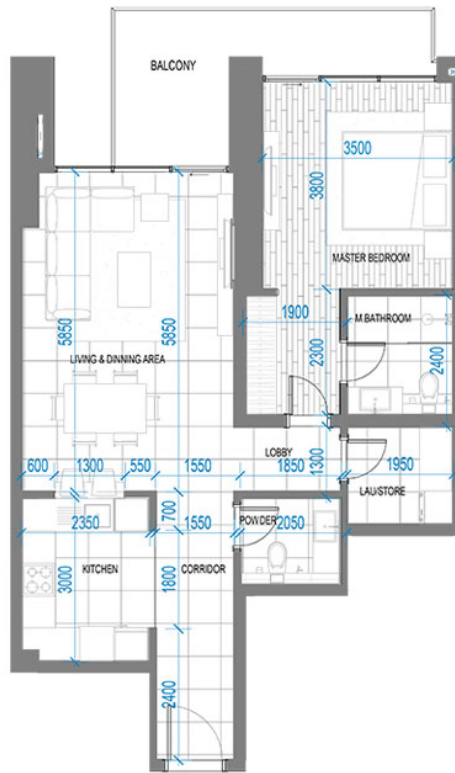

2103 1-BEDROOM APARTMENT

1 BEDROOM
2 BATHROOMS
1 PARKING SPACE

Terrace	12.34 m²	133 sq.ft
Residence	76.62 m²	825 sq.ft
Total	88.96 m²	958 sq.ft