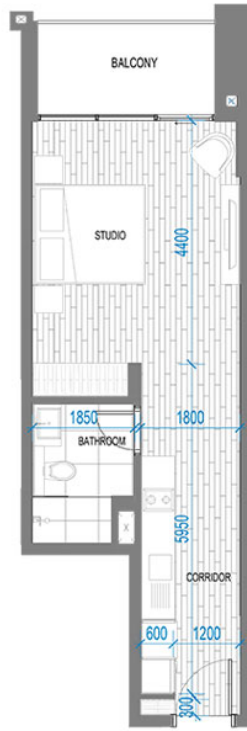

2604
STUDIO
APARTMENT

1 BEDROOM
1 BATHROOM
1 PARKING SPACE

Terrace	6.03 m²	65 sq.ft
Residence	37.29 m²	401 sq.ft
Total	43.32 m²	466 sq.ft