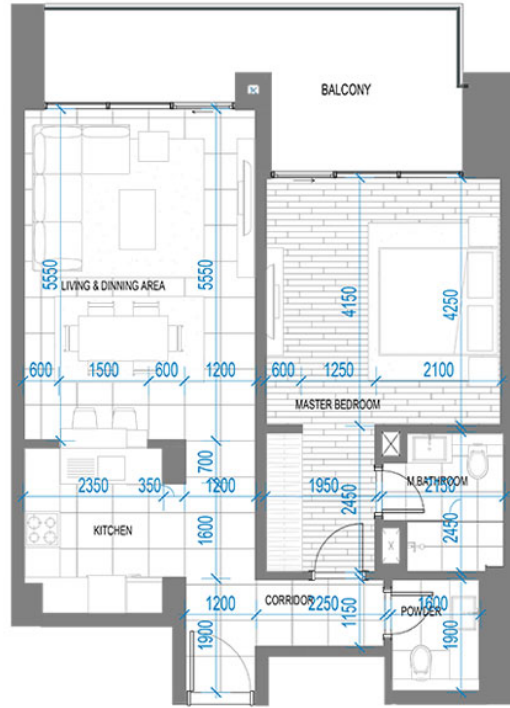

## 1806 2-BEDROOM APARTMENT

2 BEDROOMS  
3 BATHROOMS  
1 PARKING SPACE

Terrace	24.82 m <sup>2</sup>	267 sq.ft
Residence	118.56 m <sup>2</sup>	1,276 sq.ft
<b>Total</b>	<b>143.38 m<sup>2</sup></b>	<b>1,543 sq.ft</b>

## 204 1-BEDROOM APARTMENT

1 BEDROOM  
2 BATHROOMS  
1 PARKING SPACE

Terrace	12.34 m <sup>2</sup>	133 sq.ft
Residence	76.59 m <sup>2</sup>	824 sq.ft
<b>Total</b>	<b>88.93 m<sup>2</sup></b>	<b>957 sq.ft</b>

206  
1-BEDROOM  
APARTMENT

1 BEDROOM  
2 BATHROOMS  
1 PARKING SPACE

Terrace	17.08 m <sup>2</sup>	184 sq.ft
Residence	70.72 m <sup>2</sup>	761 sq.ft
Total	87.80 m <sup>2</sup>	945 sq.ft

207  
2-BEDROOM  
APARTMENT