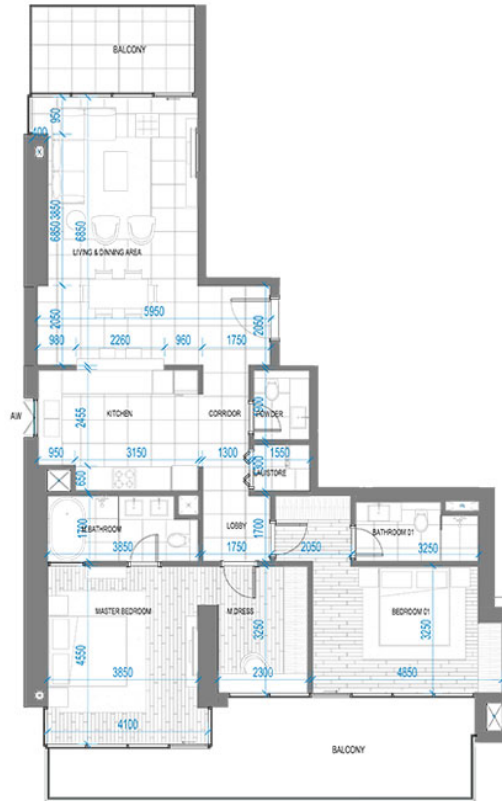

801
2-BEDROOM
APARTMENT

2 BEDROOMS
3 BATHROOMS
1 PARKING SPACE

Terrace	32.01 m²	344 sq.ft
Residence	121.12 m²	1,304 sq.ft
Total	153.13 m²	1,648 sq.ft