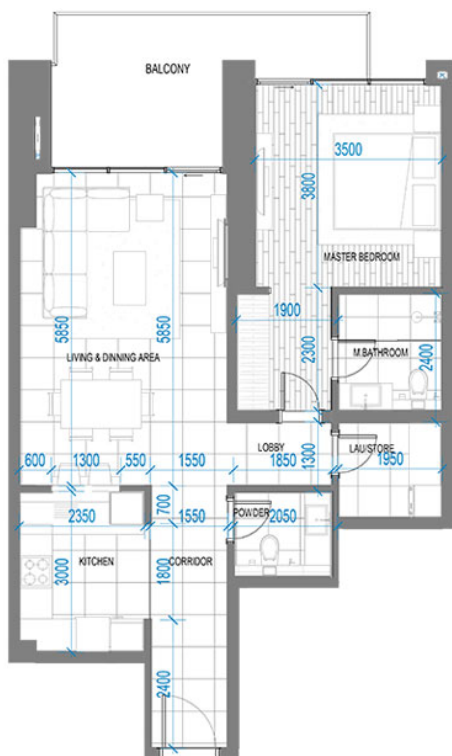

3003
1-BEDROOM
APARTMENT

1 BEDROOM
2 BATHROOMS
1 PARKING SPACE

Terrace	14.01 m²	151 sq.ft
Residence	76.62 m²	825 sq.ft
Total	90.63 m²	976 sq.ft