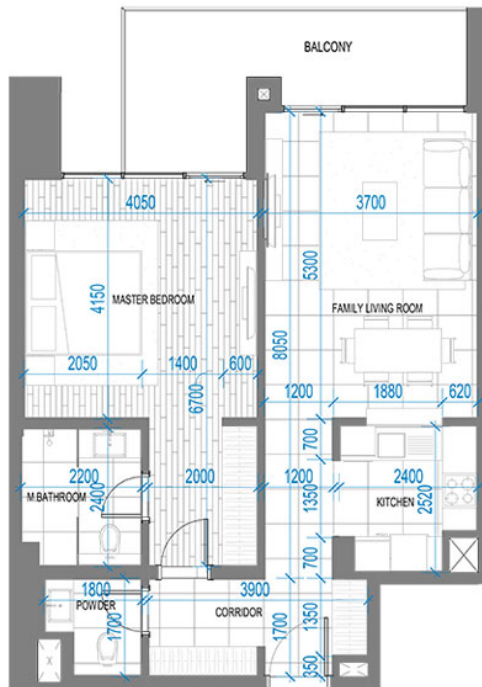

3002
1-BEDROOM
APARTMENT

1 BEDROOM
2 BATHROOMS
1 PARKING SPACE

Terrace	13.44 m²	145 sq.ft
Residence	69.82 m²	751 sq.ft
Total	83.26 m²	896 sq.ft