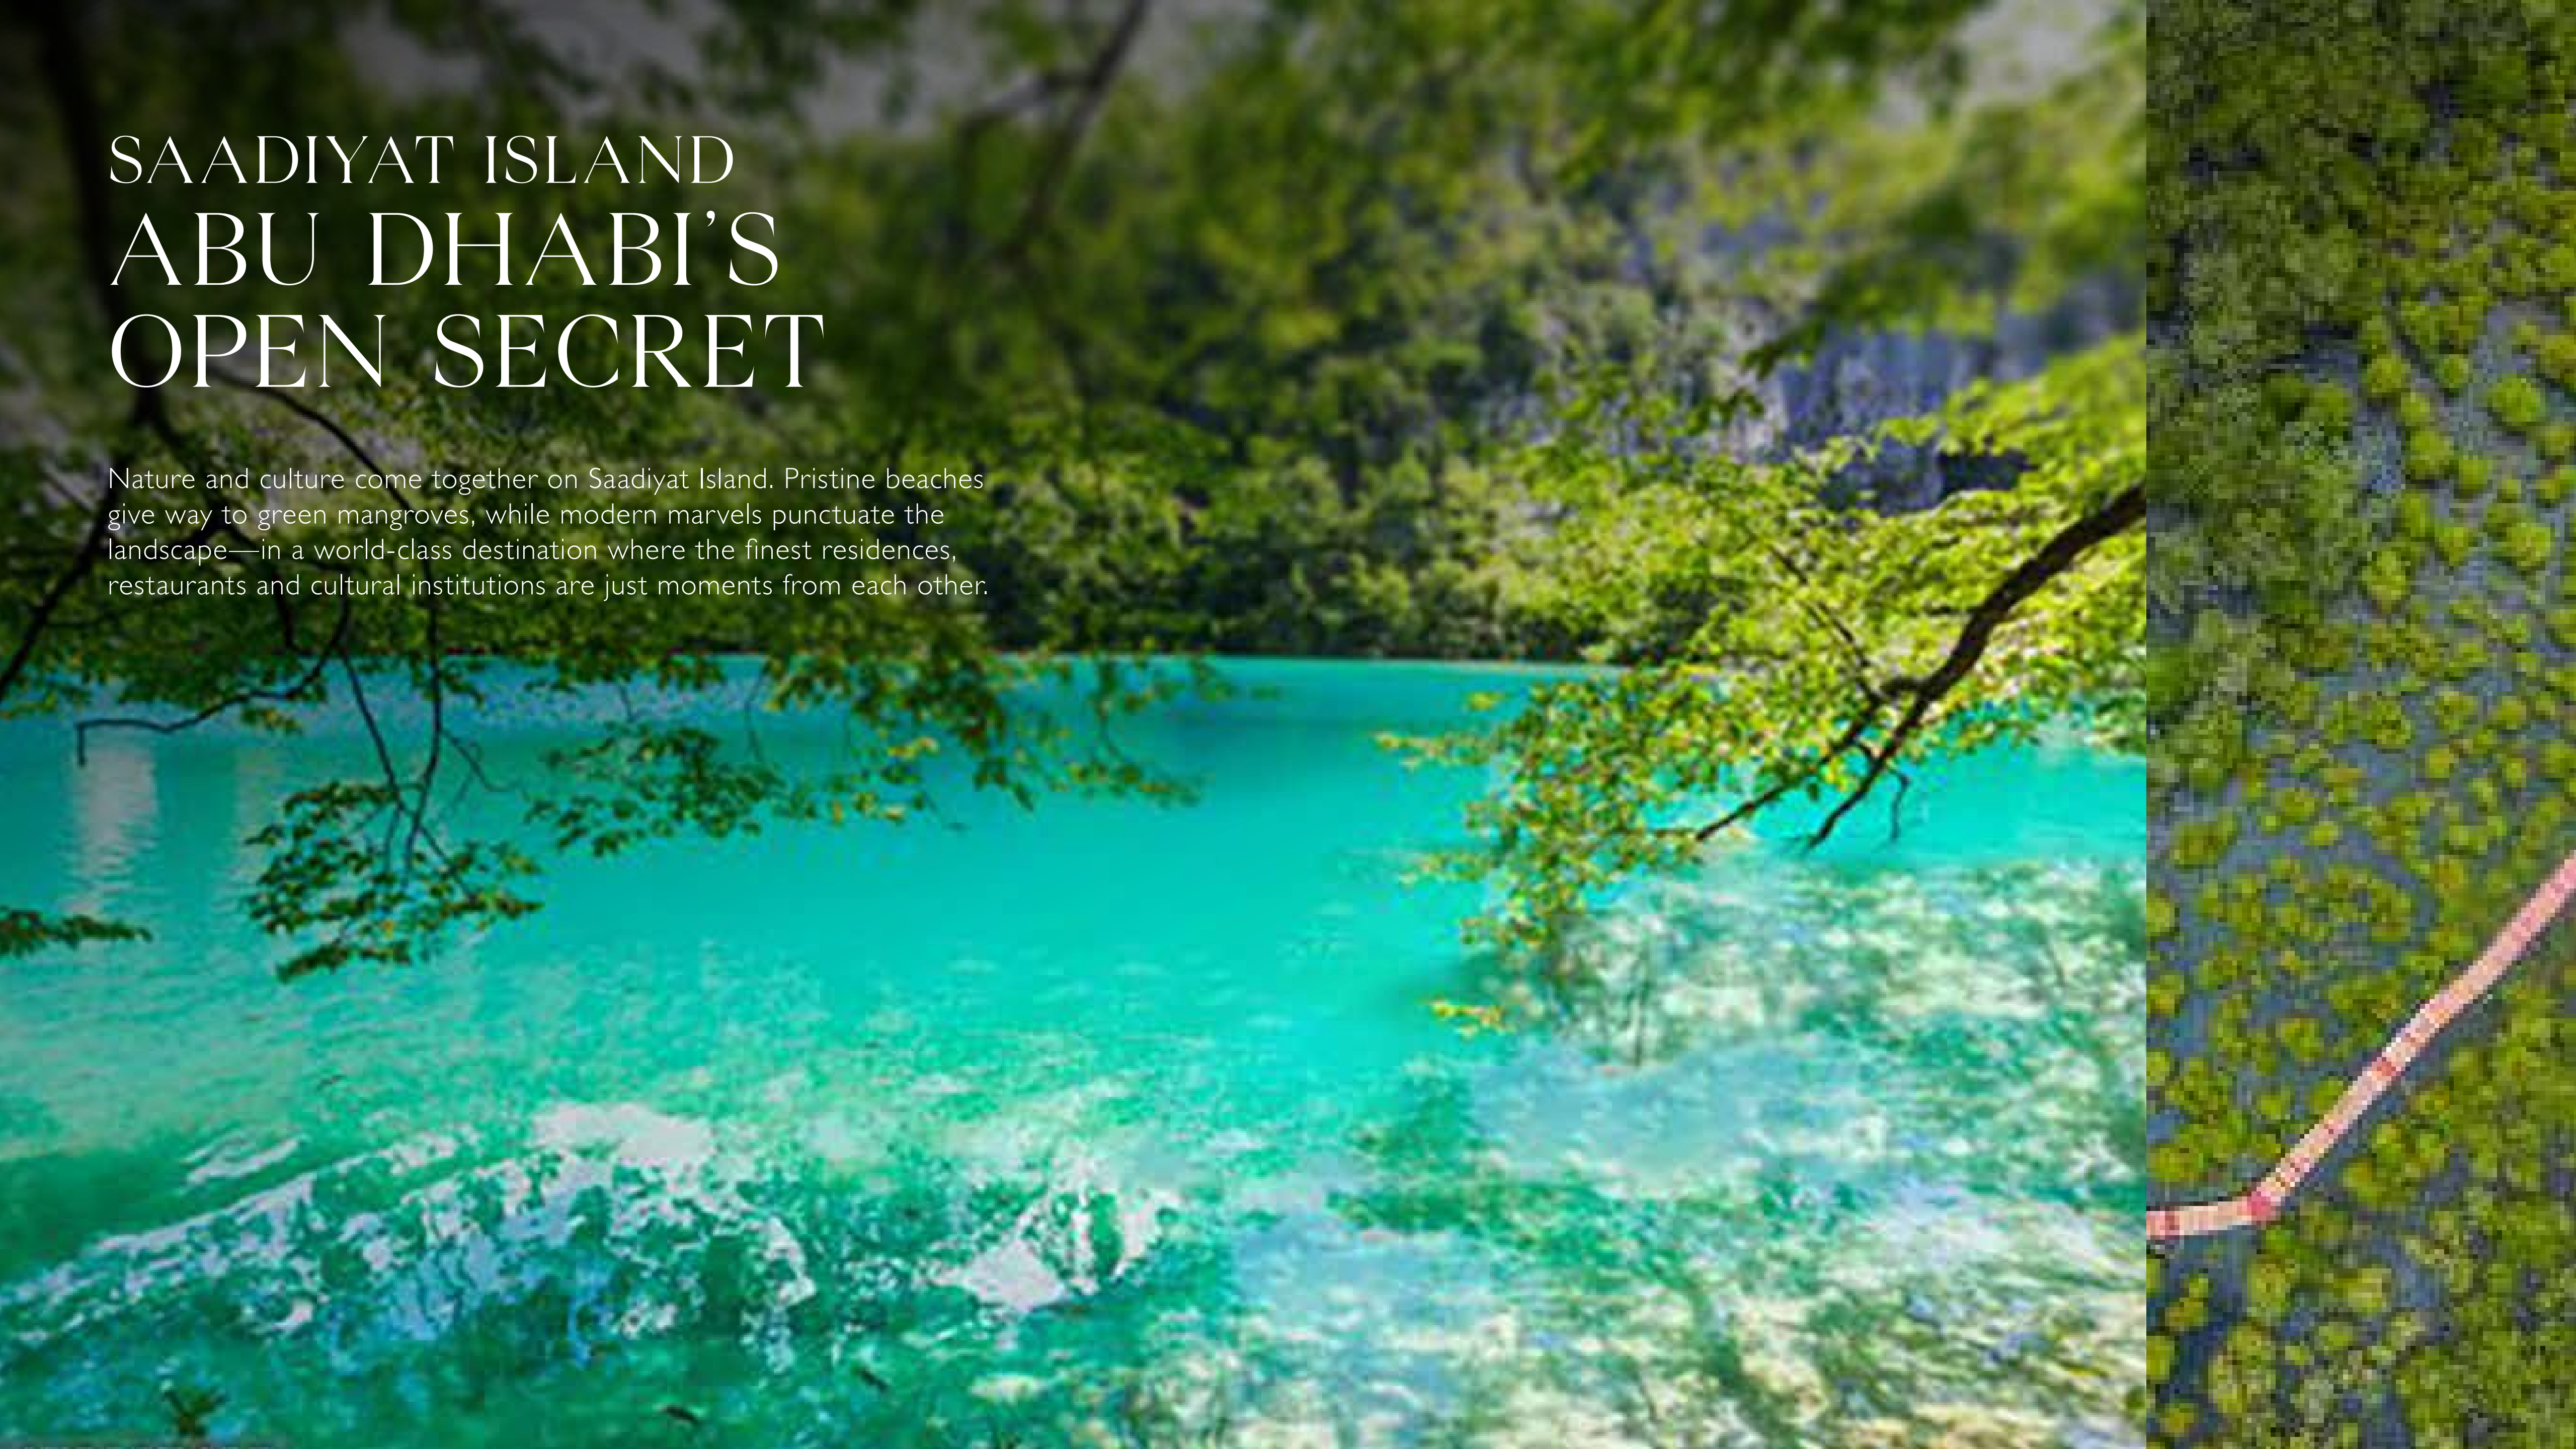

# SAADIYAT ISLAND ABU DHABI'S OPEN SECRET

Nature and culture come together on Saadiyat Island. Pristine beaches give way to green mangroves, while modern marvels punctuate the landscape—in a world-class destination where the finest residences, restaurants and cultural institutions are just moments from each other.