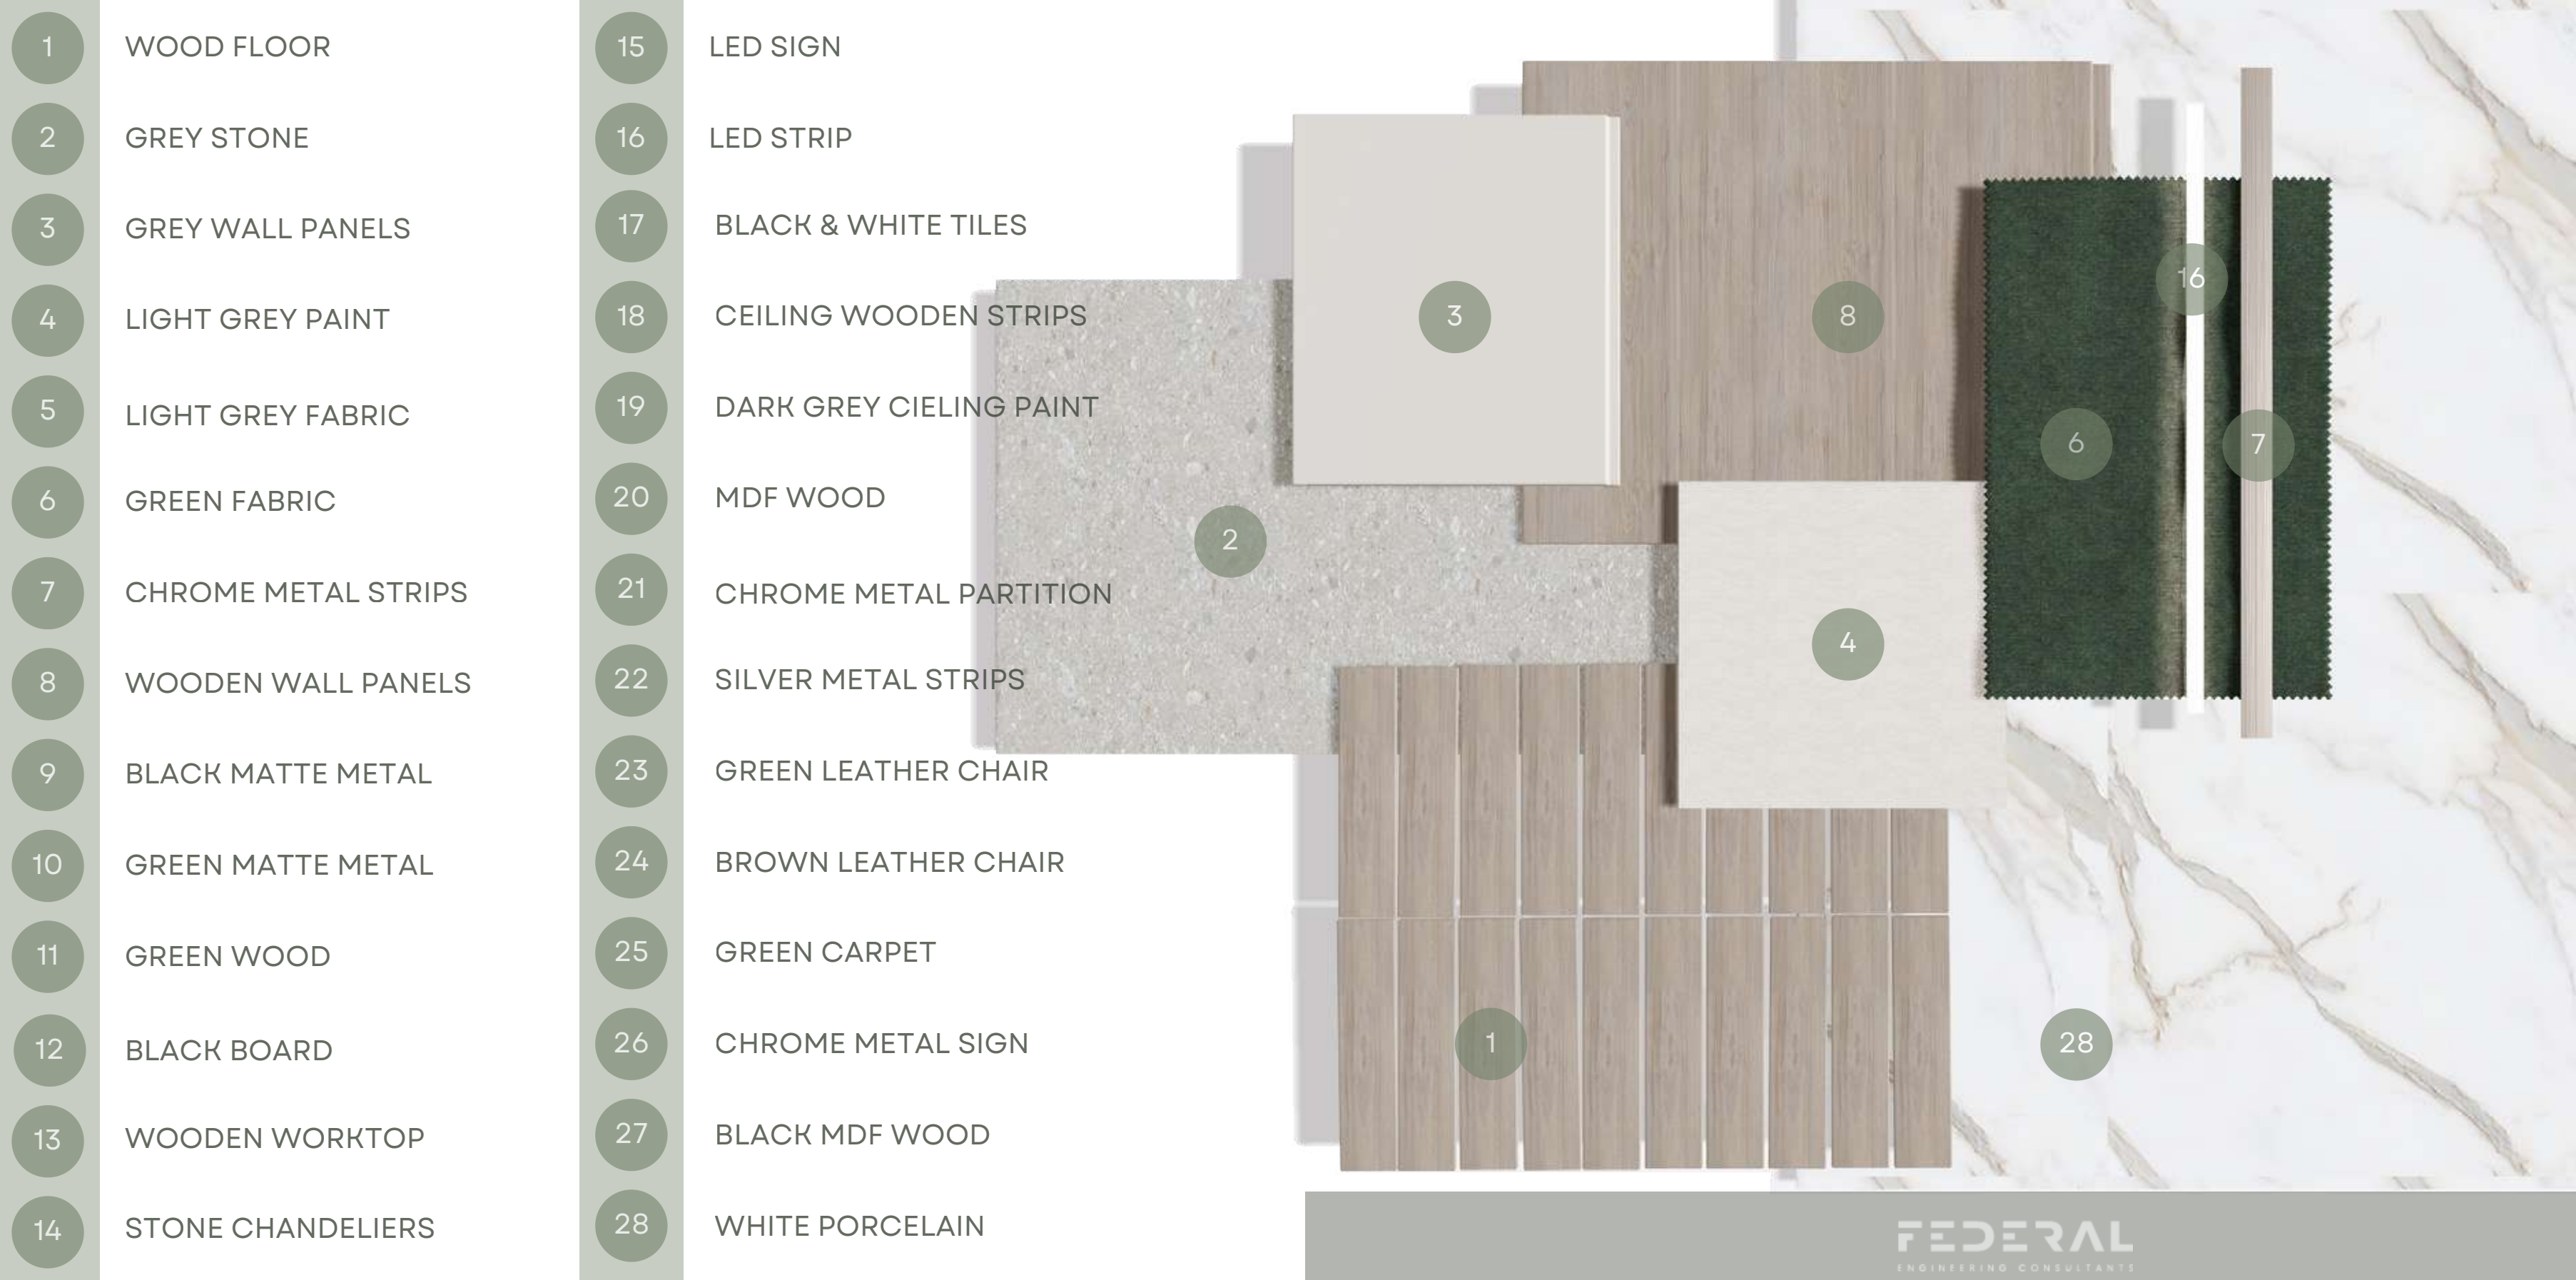

AMENITIES INTERIOR DESIGN

MAIN MATERIALS BOARD

- 1 WOOD FLOOR
- 2 GREY STONE
- 3 GREY WALL PANELS
- 4 LIGHT GREY PAINT
- 5 LIGHT GREY FABRIC
- 6 GREEN FABRIC
- 7 CHROME METAL STRIPS
- 8 WOODEN WALL PANELS
- 9 BLACK MATTE METAL
- 10 GREEN MATTE METAL
- 11 GREEN WOOD
- 12 BLACK BOARD
- 13 WOODEN WORKTOP
- 14 STONE CHANDELIERS

- 15 LED SIGN
- 16 LED STRIP
- 17 BLACK & WHITE TILES
- 18 CEILING WOODEN STRIPS
- 19 DARK GREY CIELING PAINT
- 20 MDF WOOD
- 21 CHROME METAL PARTITION
- 22 SILVER METAL STRIPS
- 23 GREEN LEATHER CHAIR
- 24 BROWN LEATHER CHAIR
- 25 GREEN CARPET
- 26 CHROME METAL SIGN
- 27 BLACK MDF WOOD
- 28 WHITE PORCELAIN