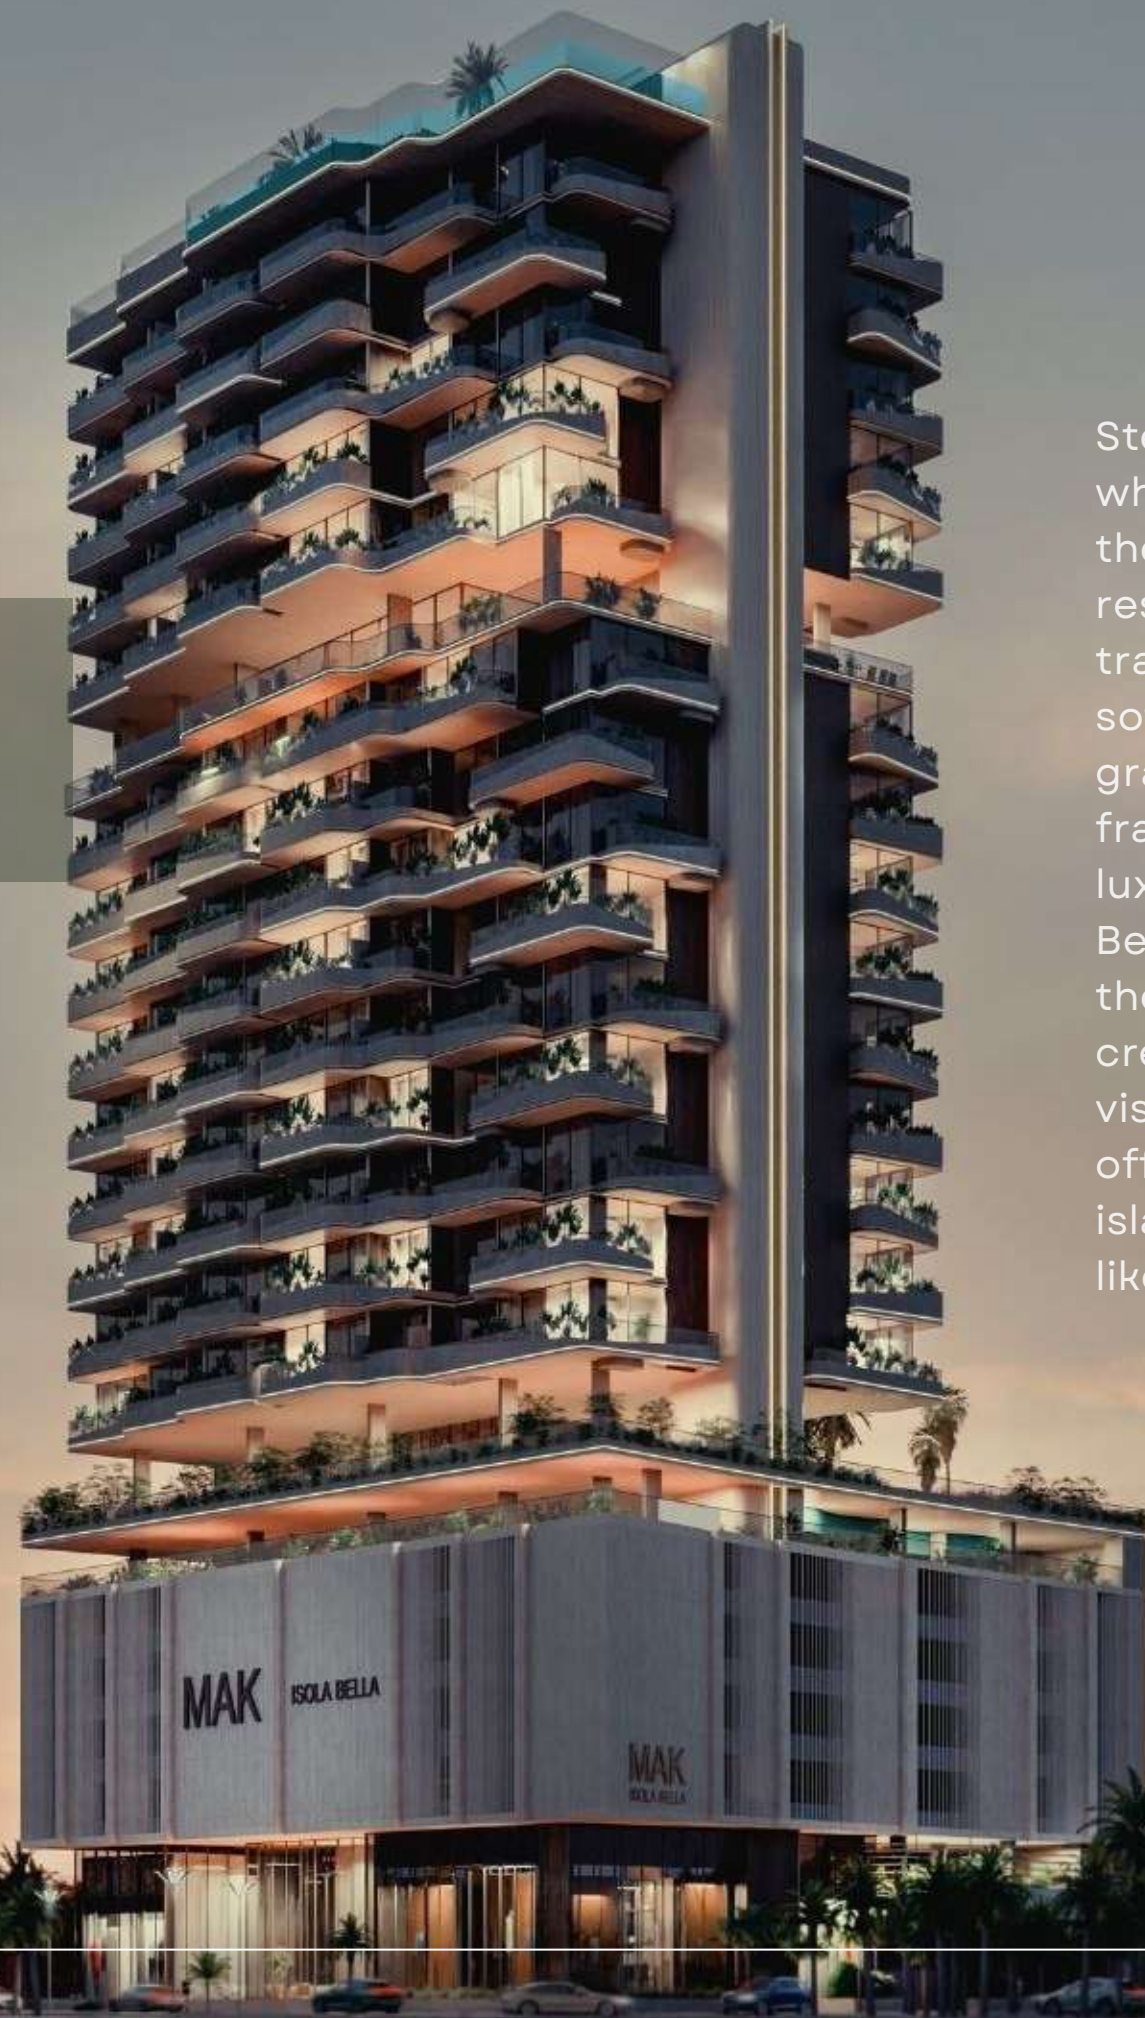

MAK.
I'SOLA BELLA

MATERIAL BOARD

MAK. I'SOLA BELLA

Where every day feels like a vacation

Inspired by the enchanting I'Sola Bella in Italy, MAK I'Sola Bella seamlessly blends resort elegance with urban sophistication. This unique project offers a harmonious living experience, combining luxurious amenities with the vibrant energy of city life.

WALK THROUGH

SCAN FOR THE WALK-THROUGH

Step into the enchanting world of Isola Bella, where the artistry of island living converges with the comforts of home. In this 3D-animated residential marvel, the centerpiece is a pool transformed into an island oasis, complete with soft sands and graceful palms. As the camera gracefully unveils the architectural wonders, each frame captures the seamless blend of indoor luxury with the serenity of the outdoors. Isola Bella invites you to a perpetual vacation, where the pool's clear waters and beach-like edges create a daily escape. This animation is not just a visual journey; it's an immersive experience, offering a glimpse into a residential retreat where island dreams come to life, and every day feels like a tranquil getaway within the heart of home.