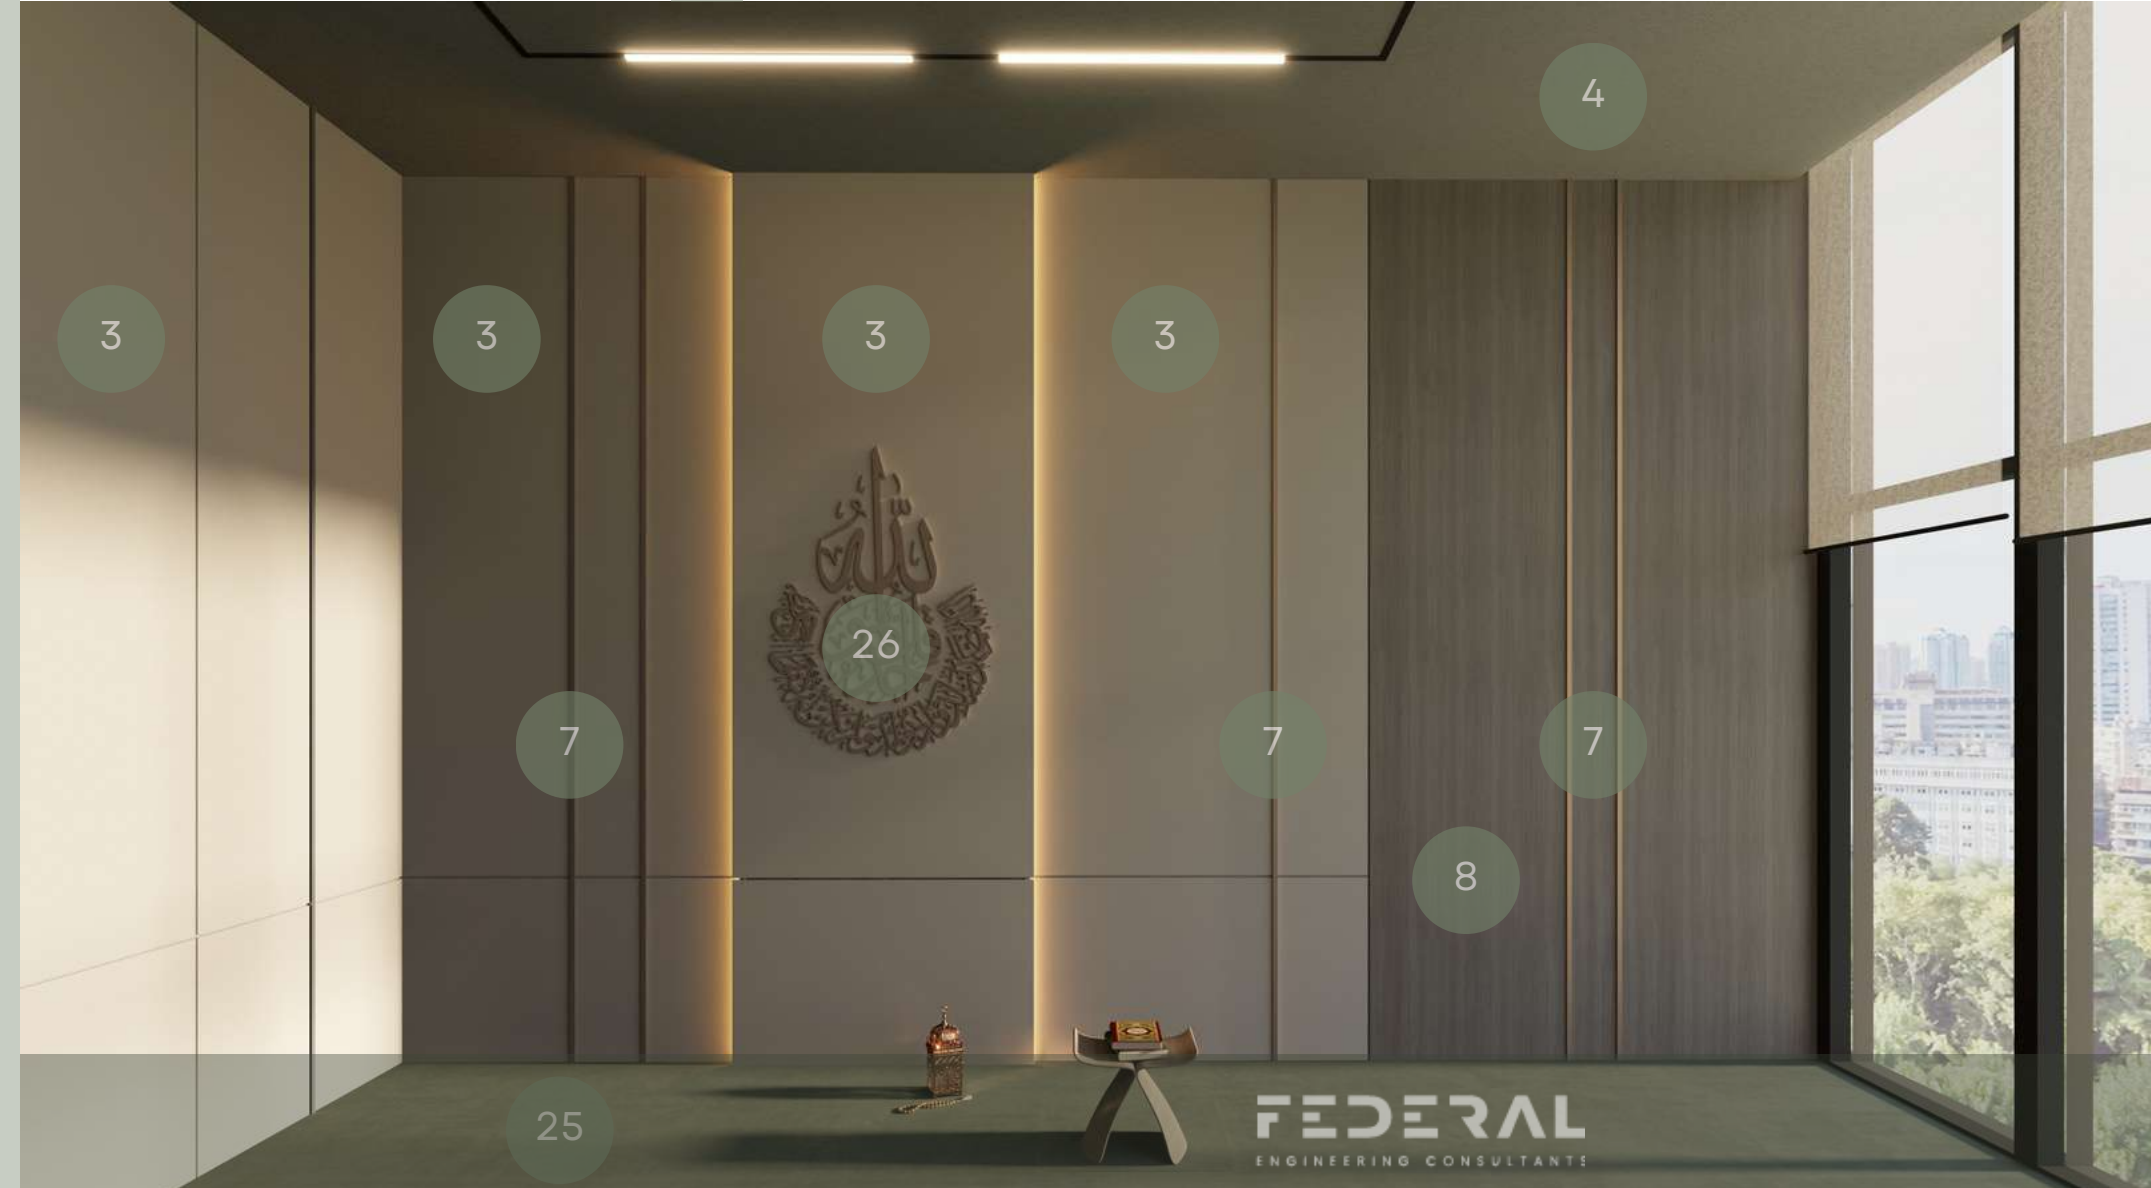

MATERIAL BOARD

- 1 WOOD FLOOR
- 2 GREY STONE
- 3 GREY WALL PANELS
- 4 LIGHT GREY PAINT
- 5 LIGHT GREY FABRIC
- 6 GREEN FABRIC
- 7 CHROME METAL STRIPS
- 8 WOODEN WALL PANELS
- 9 BLACK MATTE METAL
- 10 GREEN MATTE METAL
- 11 GREEN WOOD
- 12 BLACK BOARD
- 13 WOODEN WORKTOP
- 14 STONE CHANDELIERS
- 15 LED SIGN
- 16 LED STRIP
- 17 BLACK & WHITE TILES
- 18 CEILING WOODEN STRIPS
- 19 DARK GREY CIELING PAINT
- 20 MDF WOOD
- 21 CHROME METAL PARTITION
- 22 SILVER METAL STRIPS
- 23 GREEN LEATHER CHAIR
- 24 BROWN LEATHER CHAIR
- 25 GREEN CARPET
- 26 CHROME METAL SIGN
- 27 BLACK MDF WOOD
- 28 WHITE PORCELAIN

- 29 STONE TILES
- 30 RUBBER BLUE FLOORING
- 31 GREY MOSAIC TILES
- 32 WOODEN TILES
- 33 FIBER LIGHTS CEILING