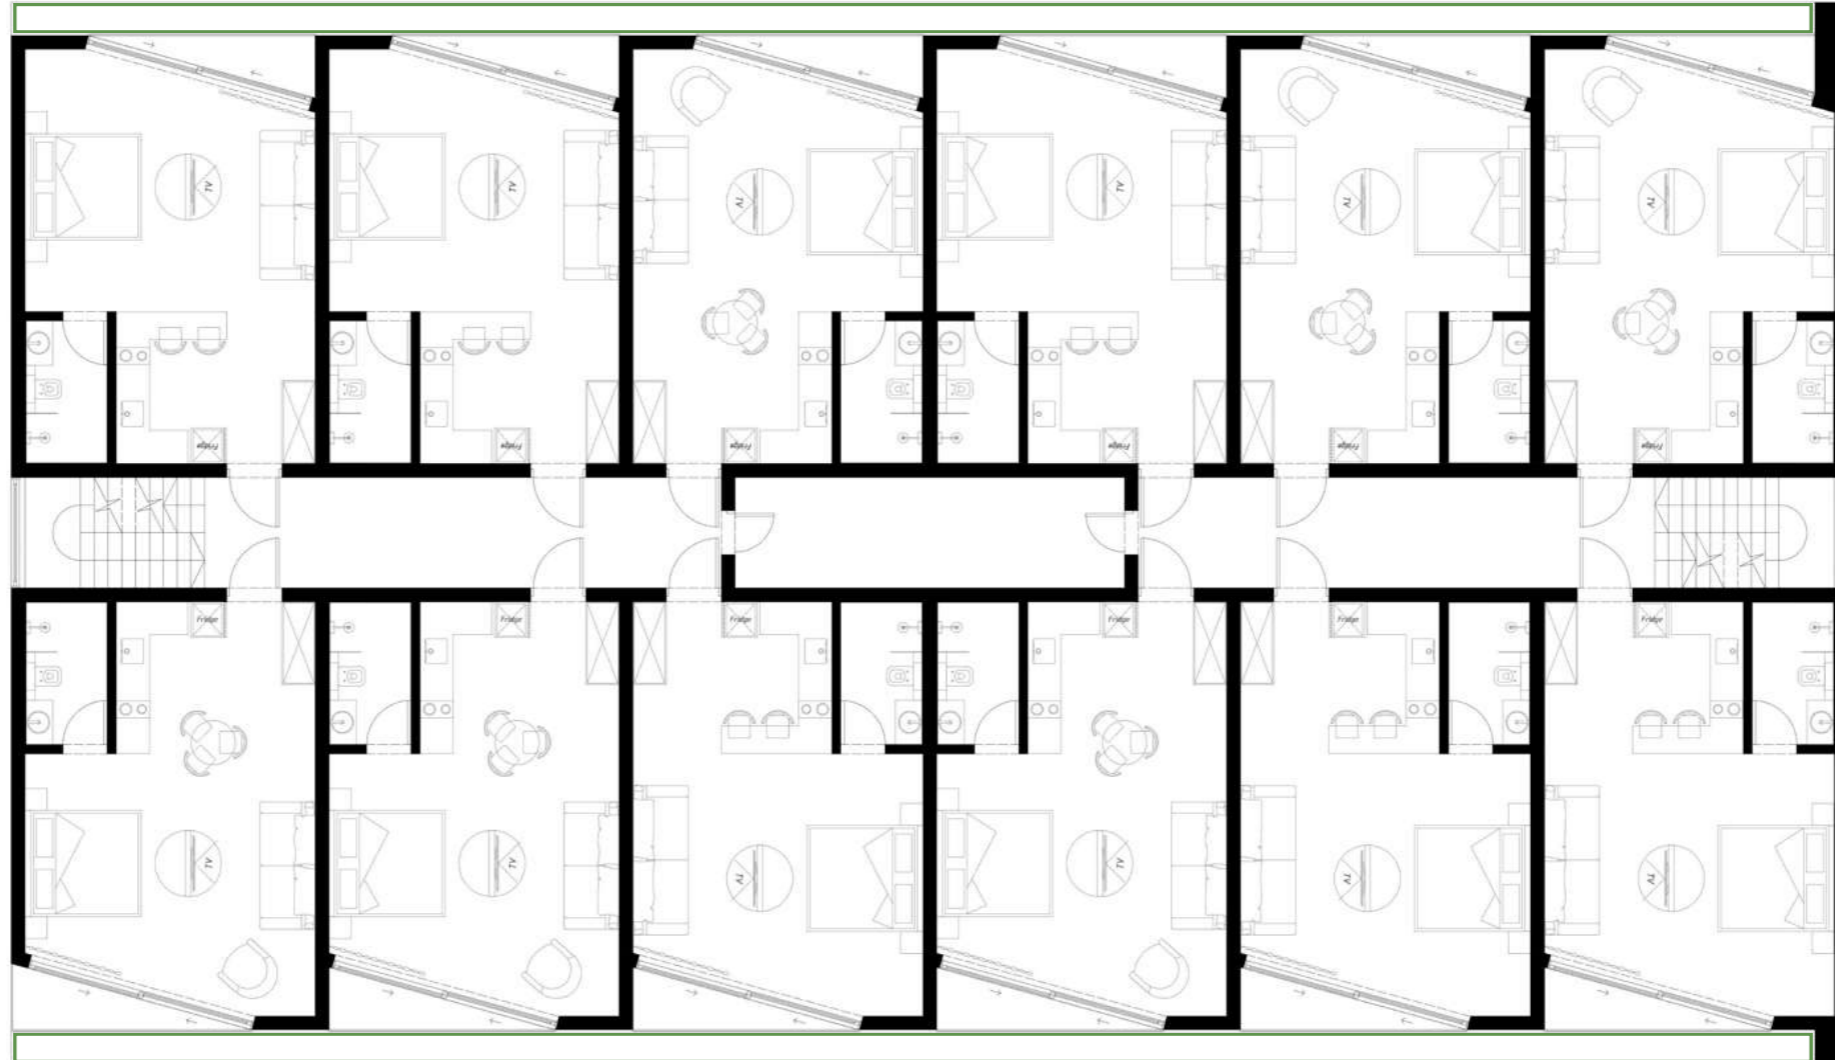

SKYGARDEN
APARTMENTS

1ST FLOOR PLAN

2ND FLOOR PLAN

17B 41.9 m² 18B 41.9 m² 19A 41.9 m² 20B 41.9 m² 21A 41.9 m² 22A 41.2 m²

11A 42.2 m² 12A 41.9 m² 13B 41.9 m² 14A 41.9 m² 15B 41.9 m² 16B 41.5 m²

3RD FLOOR PLAN

4TH FLOOR PLAN

APARTMENT TYPE A

23 UNITS

APARTMENT TYPE B

23 UNITS