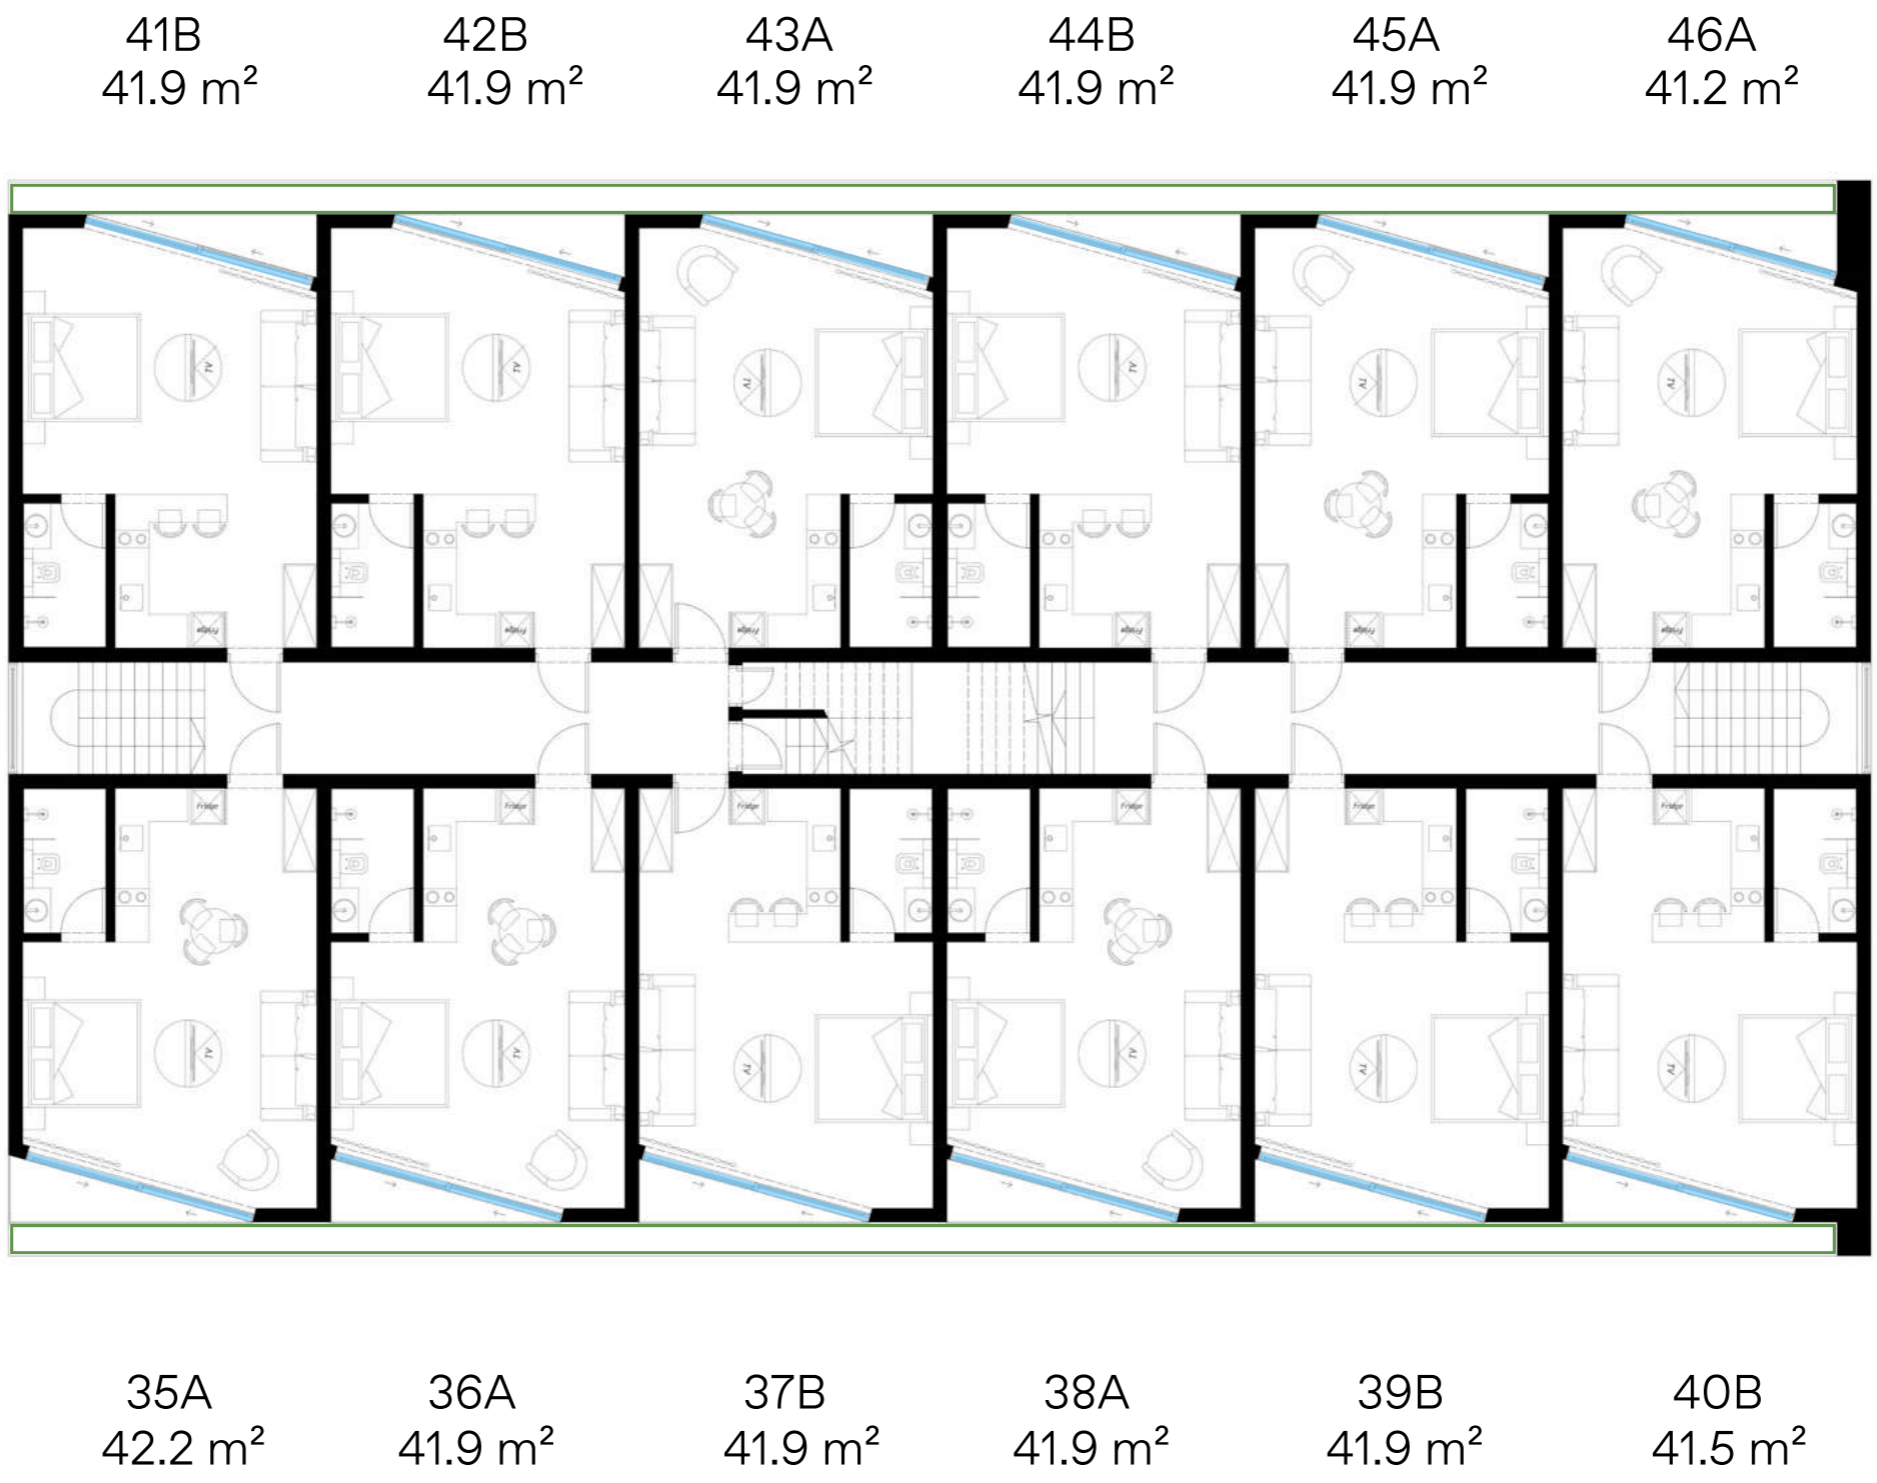

SKYGARDEN
APARTMENTS

1ST FLOOR PLAN

2ND FLOOR PLAN

17B 41.9 m² 18B 41.9 m² 19A 41.9 m² 20B 41.9 m² 21A 41.9 m² 22A 41.2 m²

11A 42.2 m² 12A 41.9 m² 13B 41.9 m² 14A 41.9 m² 15B 41.9 m² 16B 41.5 m²

3RD FLOOR PLAN

4TH FLOOR PLAN

APARTMENT TYPE A

23 UNITS

APARTMENT TYPE B

23 UNITS