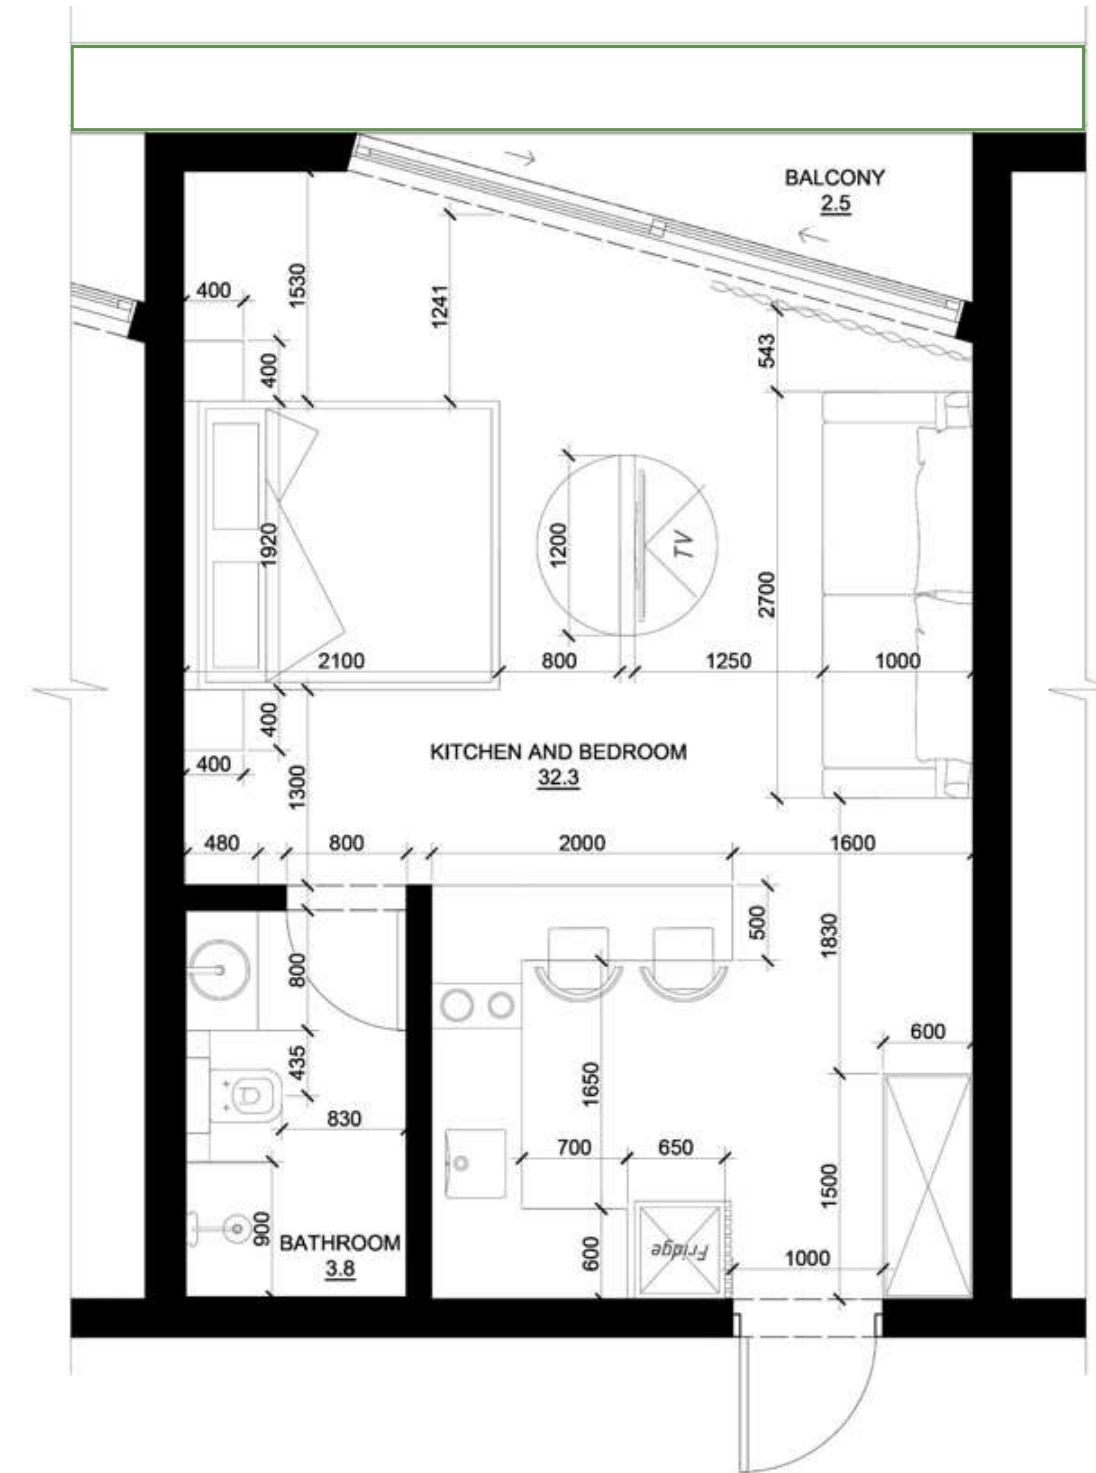

SKYGARDEN
APARTMENTS

1ST FLOOR PLAN

2ND FLOOR PLAN

17B 41.9 m² 18B 41.9 m² 19A 41.9 m² 20B 41.9 m² 21A 41.9 m² 22A 41.2 m²

11A 42.2 m² 12A 41.9 m² 13B 41.9 m² 14A 41.9 m² 15B 41.9 m² 16B 41.5 m²

3RD FLOOR PLAN

4TH FLOOR PLAN

APARTMENT TYPE A

23 UNITS

APARTMENT TYPE B

23 UNITS