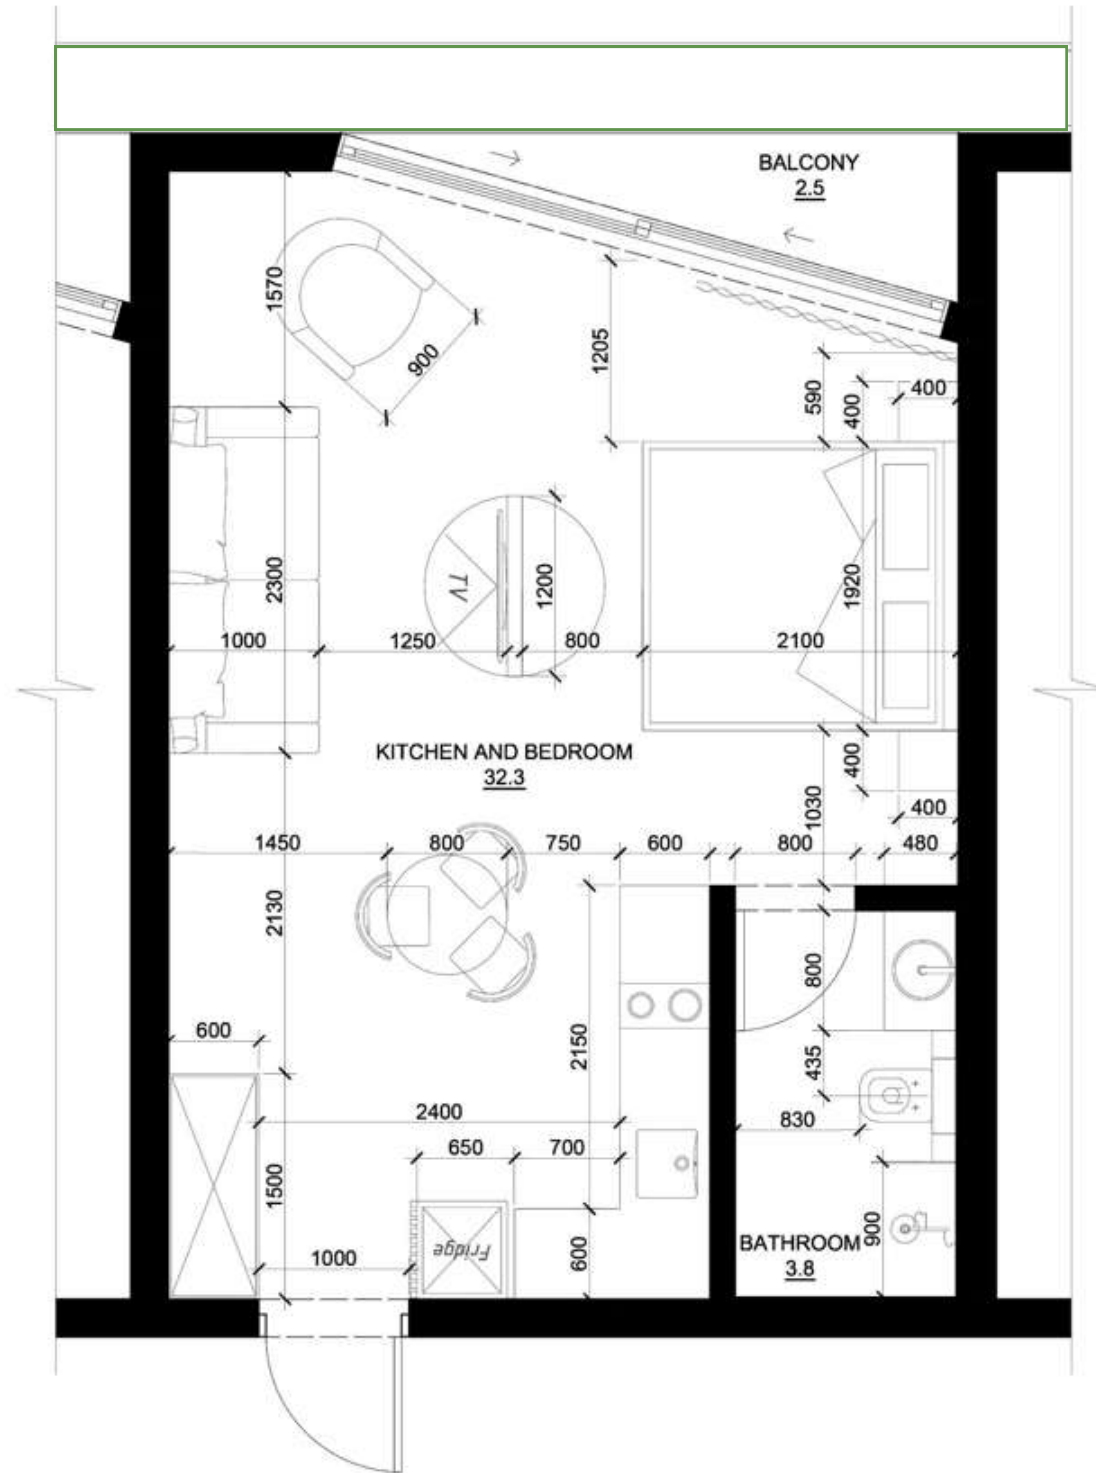

SKYGARDEN
APARTMENTS

1ST FLOOR PLAN

2ND FLOOR PLAN

17B 41.9 m² 18B 41.9 m² 19A 41.9 m² 20B 41.9 m² 21A 41.9 m² 22A 41.2 m²

11A 42.2 m² 12A 41.9 m² 13B 41.9 m² 14A 41.9 m² 15B 41.9 m² 16B 41.5 m²

3RD FLOOR PLAN

4TH FLOOR PLAN

APARTMENT TYPE A

23 UNITS

APARTMENT TYPE B

23 UNITS