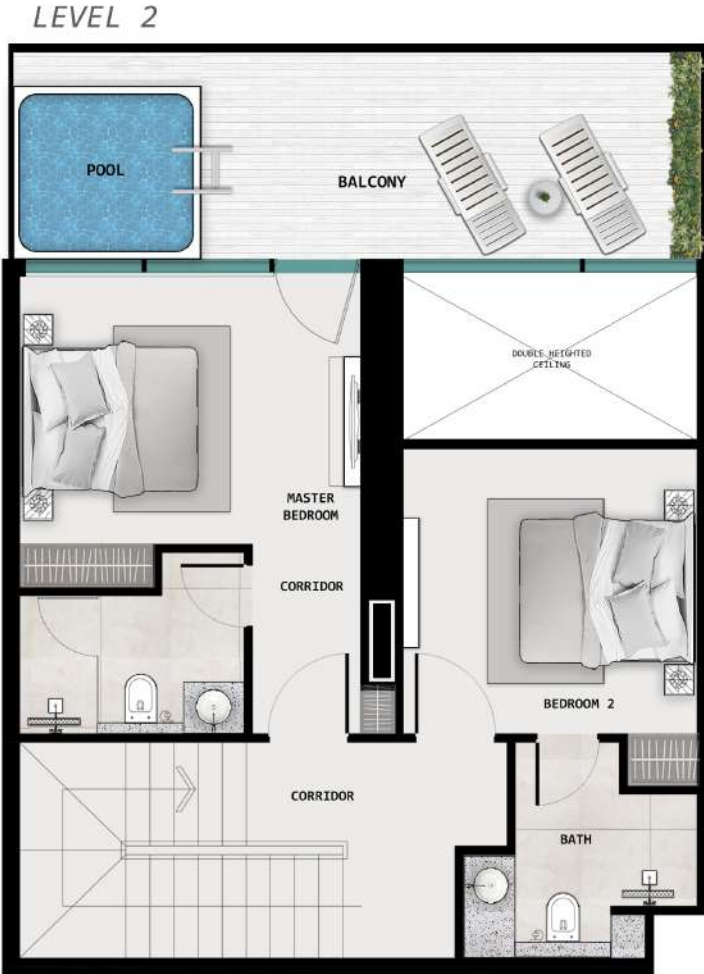

UNITS LAYOUT

A modern living room interior with a light-colored sofa, a coffee table, and a dining table with chairs. The room features large windows with vertical blinds, a large abstract painting on the wall, and a cluster of spherical pendant lights. The text "UNITS LAYOUT" is overlaid in the center.

STUDIO WITH POOL

ELEVATION

KEY PLAN

ONE BEDROOM WITH POOL

ELEVATION

KEY PLAN

2 BEDROOM DUPLEX WITH POOL

ELEVATION