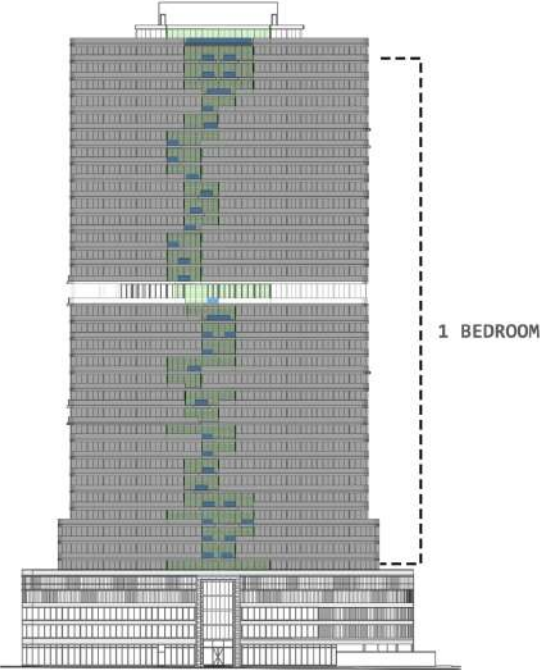

UNITS LAYOUT

A modern living room interior with a light-colored sofa, a coffee table, and a dining table with chairs. The room features large windows with vertical blinds, a large abstract painting on the wall, and a cluster of spherical pendant lights. The text "UNITS LAYOUT" is overlaid in the center.

STUDIO WITH POOL

ELEVATION

KEY PLAN

ONE BEDROOM WITH POOL

ELEVATION

KEY PLAN

2 BEDROOM DUPLEX WITH POOL

ELEVATION