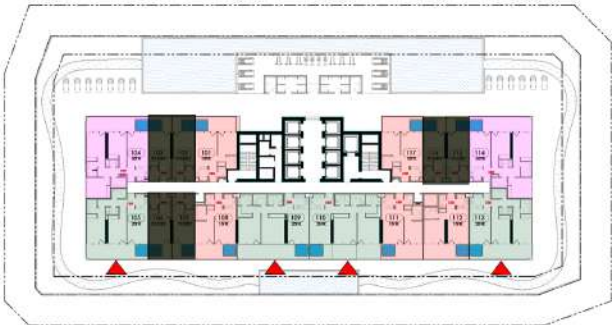

UNITS LAYOUT

A modern living room interior with a light-colored sofa, a coffee table, and a dining table with chairs. The room features large windows with vertical blinds, a large abstract painting on the wall, and a cluster of spherical pendant lights. The text "UNITS LAYOUT" is overlaid in the center.

STUDIO WITH POOL

ELEVATION

KEY PLAN

ONE BEDROOM WITH POOL

ELEVATION

KEY PLAN

2 BEDROOM DUPLEX WITH POOL

ELEVATION