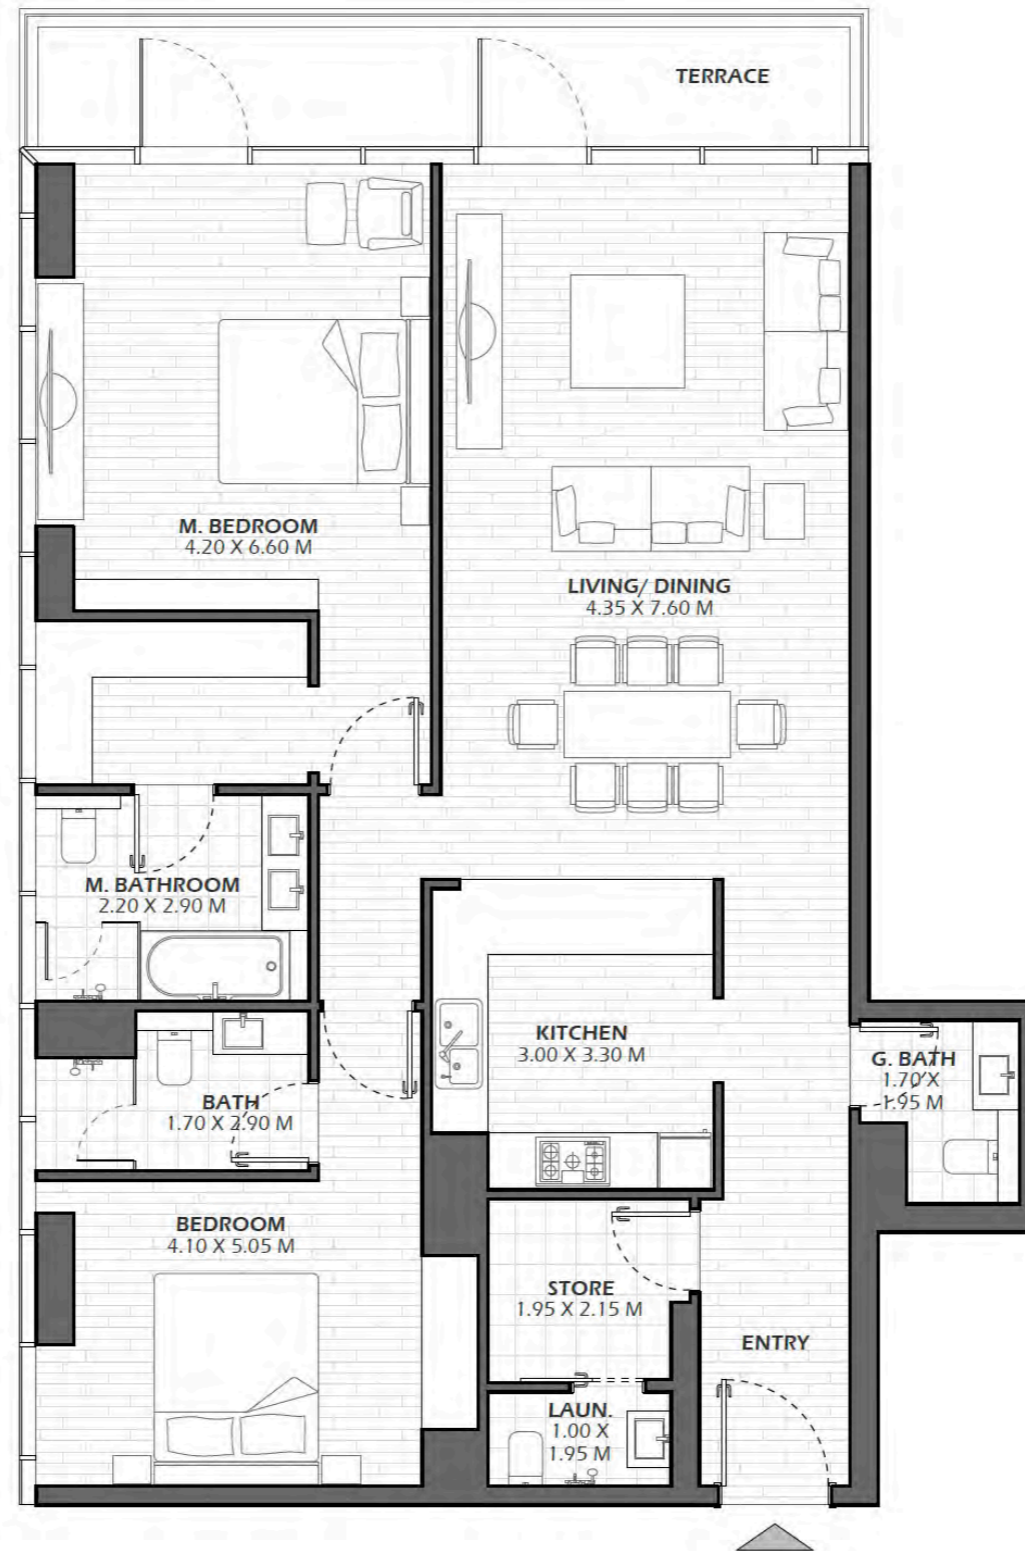

103

2 Bedrooms, 4 Bathrooms

Unit Area	133 Sqm	1431 Sq.Ft
Balcony Area	14 Sqm	147 Sq.Ft
Total Area	147 Sqm	1578 Sq.Ft