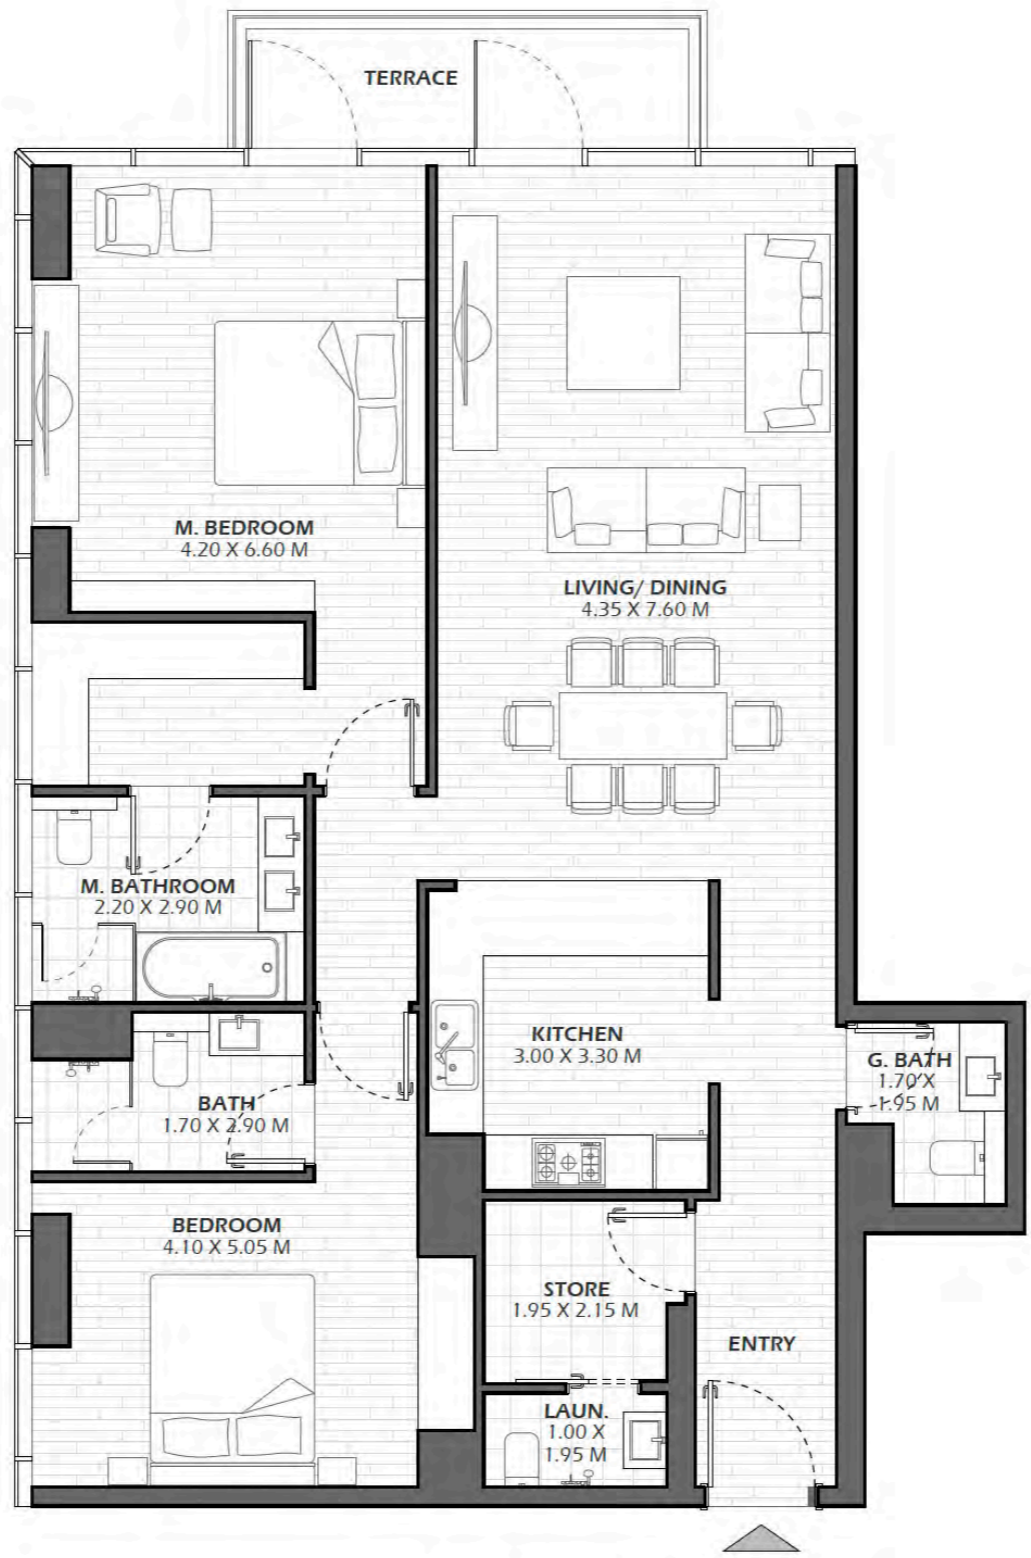

203

2 Bedrooms, 4 Bathrooms

Unit Area	133 Sqm	1431 Sq.Ft
Balcony Area	11 Sqm	82 Sq.Ft
Total Area	141 Sqm	1513 Sq.Ft