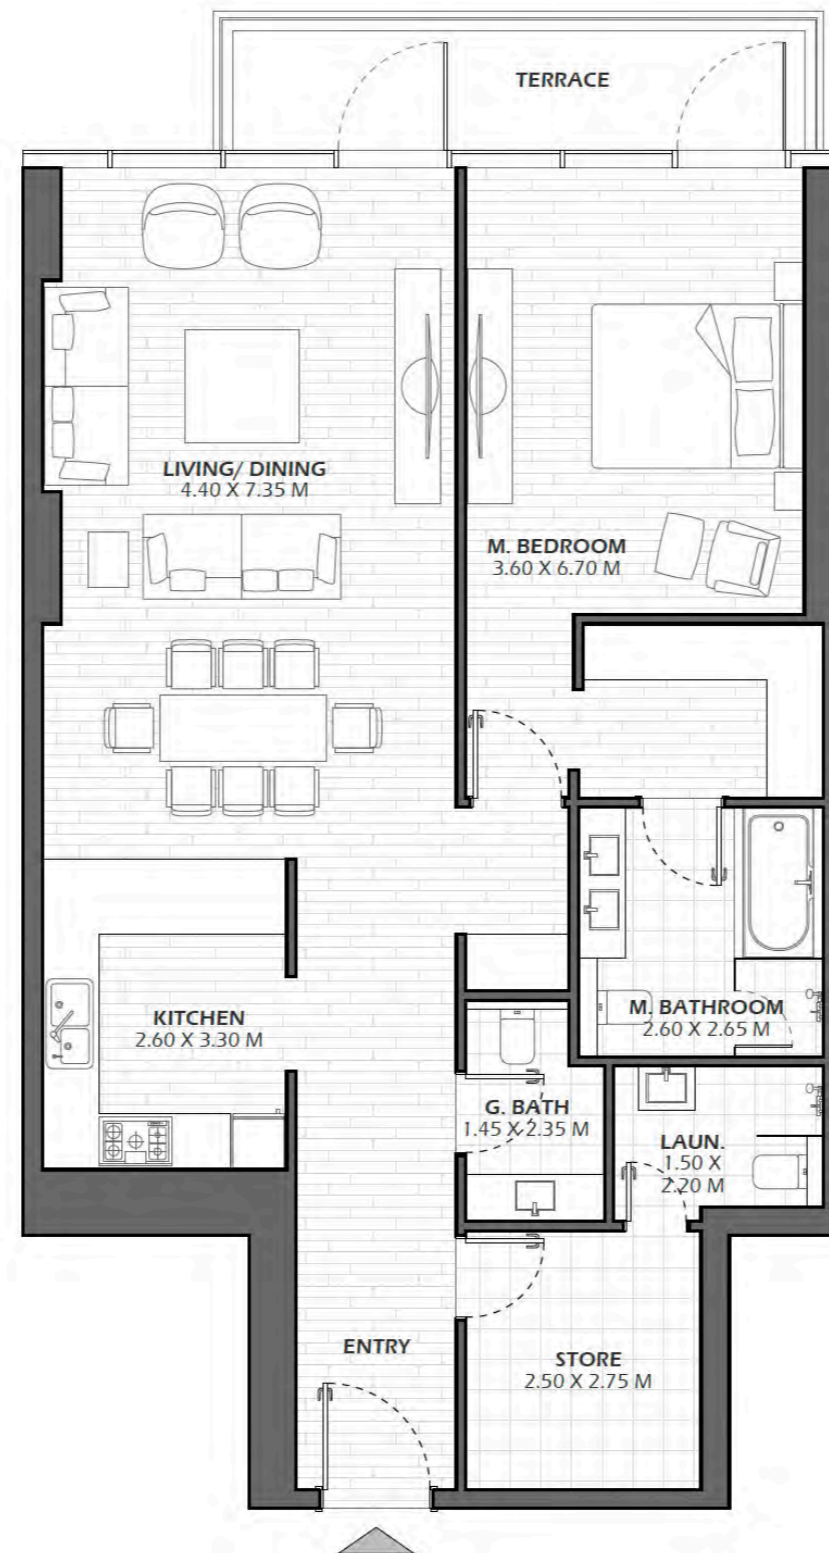

805

1 Bedrooms, 3 Bathrooms

Unit Area	110 Sqm	1186 Sq.Ft
Balcony Area	10 Sqm	103 Sq.Ft
Total Area	120 Sqm	1288 Sq.Ft