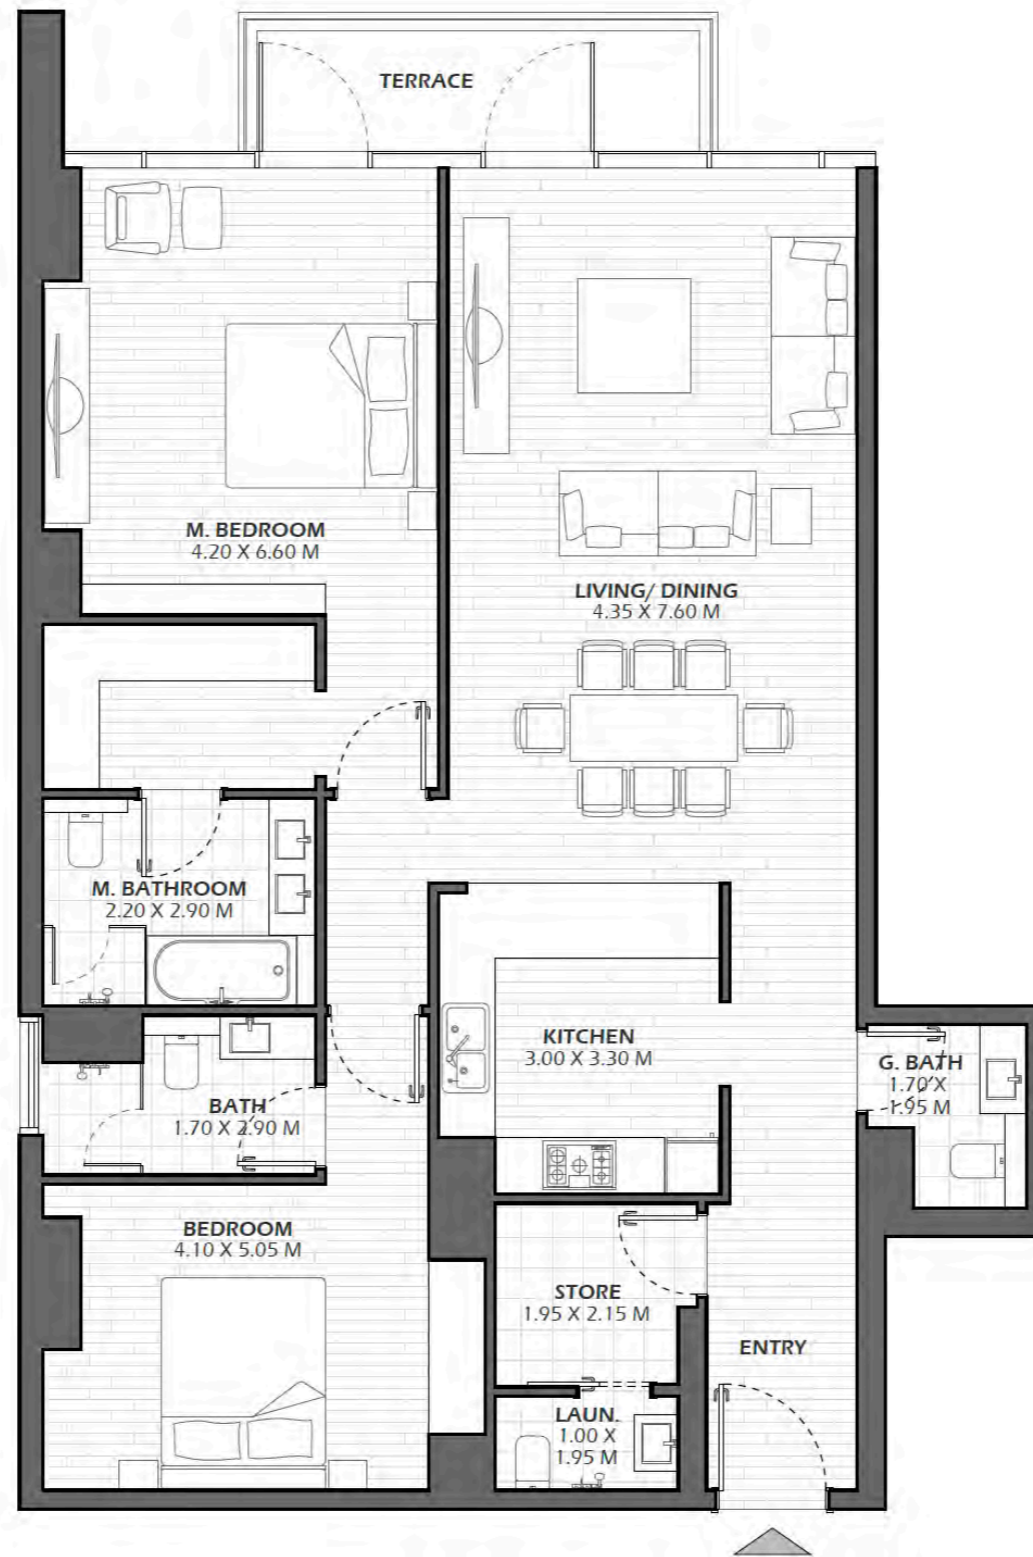

503

2 Bedrooms, 4 Bathrooms

Unit Area	135 Sqm	1454 Sq.Ft
Balcony Area	8 Sqm	82 Sq.Ft
Total Area	143 Sqm	1537 Sq.Ft