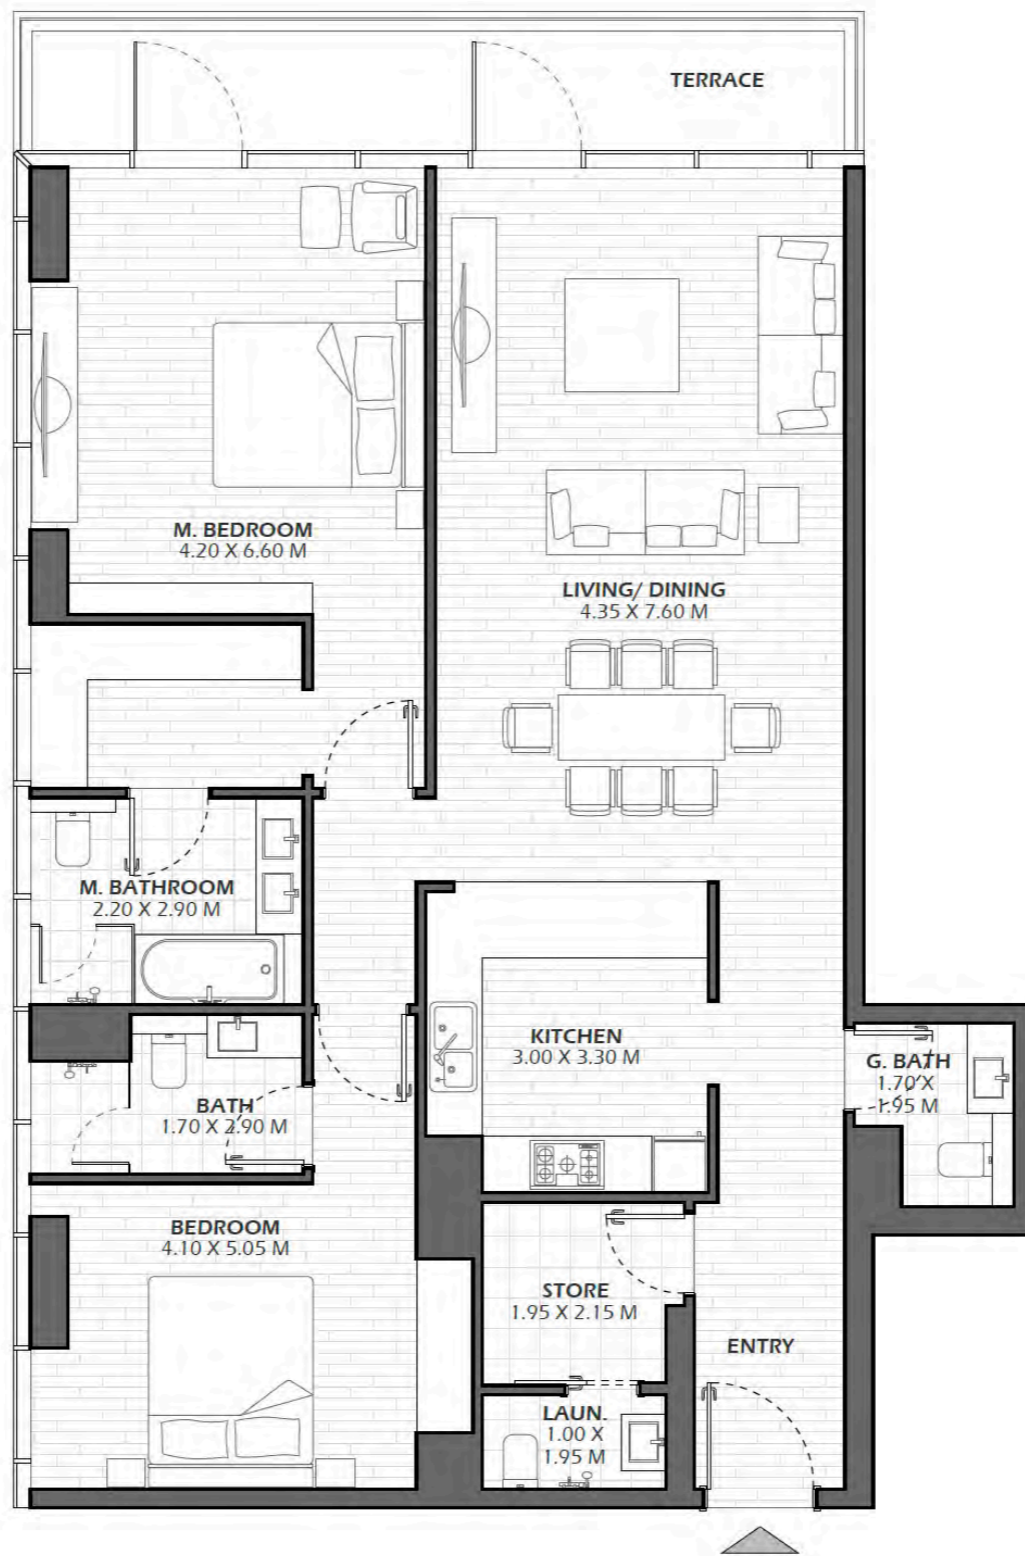

303

2 Bedrooms, 4 Bathrooms

Unit Area	134 Sqm	1445 Sq.Ft
Balcony Area	14 Sqm	149 Sq.Ft
Total Area	148 Sqm	1594 Sq.Ft