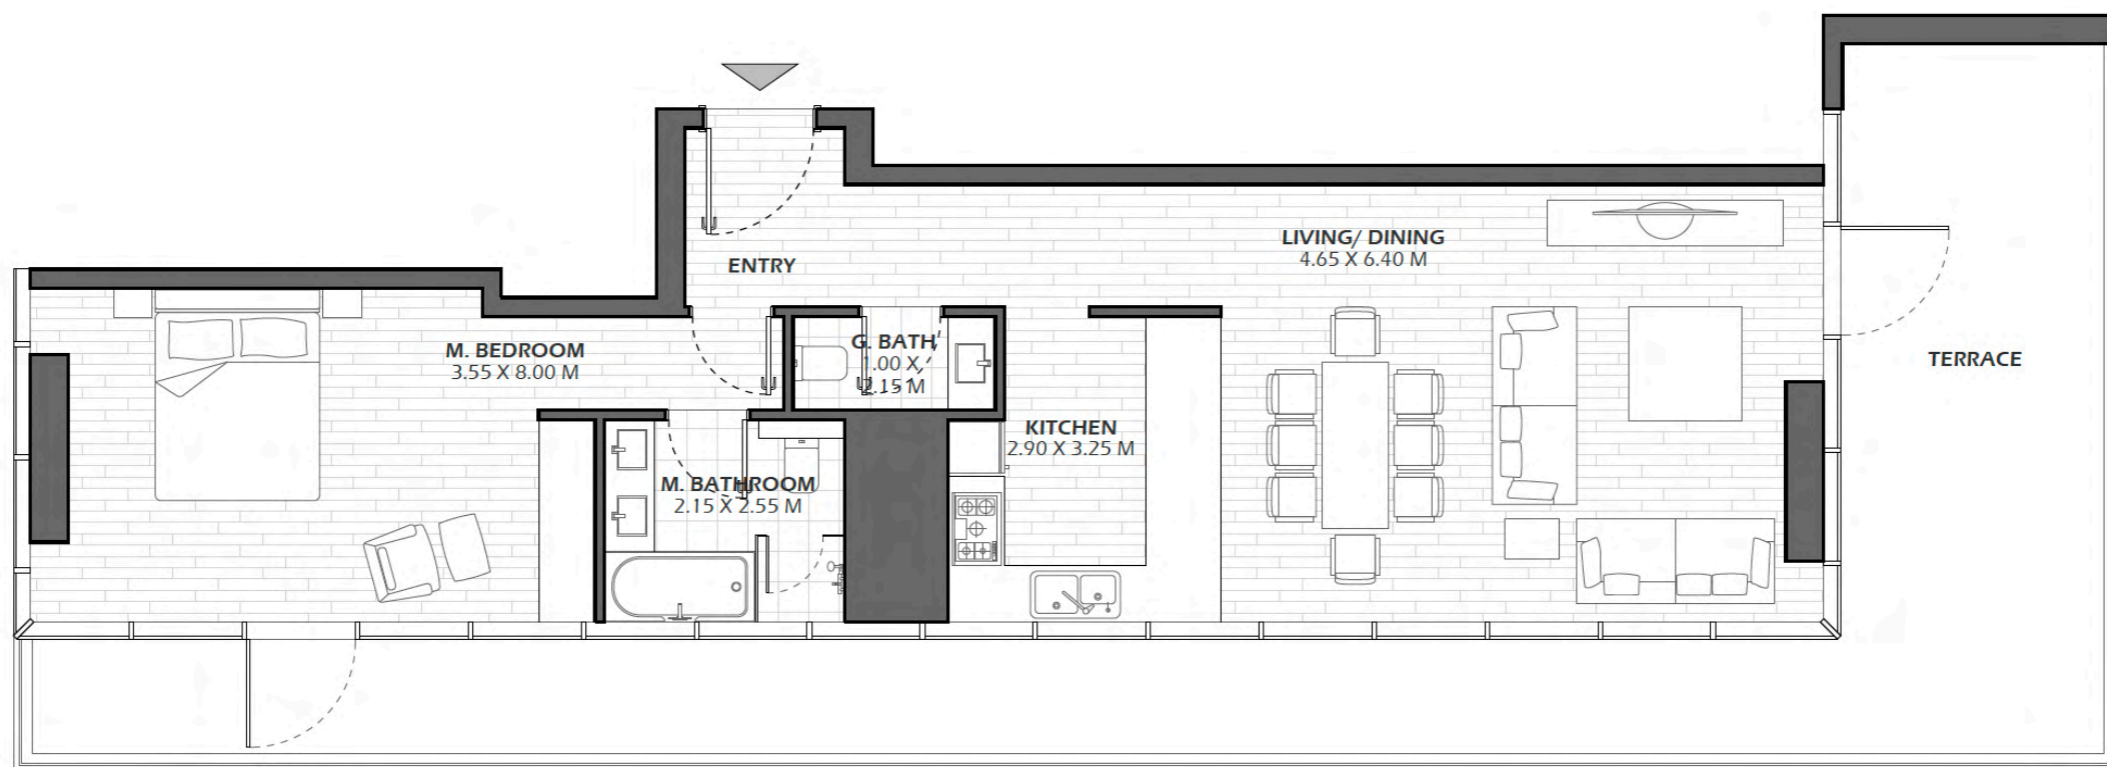

601

1 Bedrooms, 2 Bathrooms

Unit Area	90 Sqm	970 Sq.Ft
Balcony Area	47 Sqm	505 Sq.Ft
Total Area	137 Sqm	1475 Sq.Ft