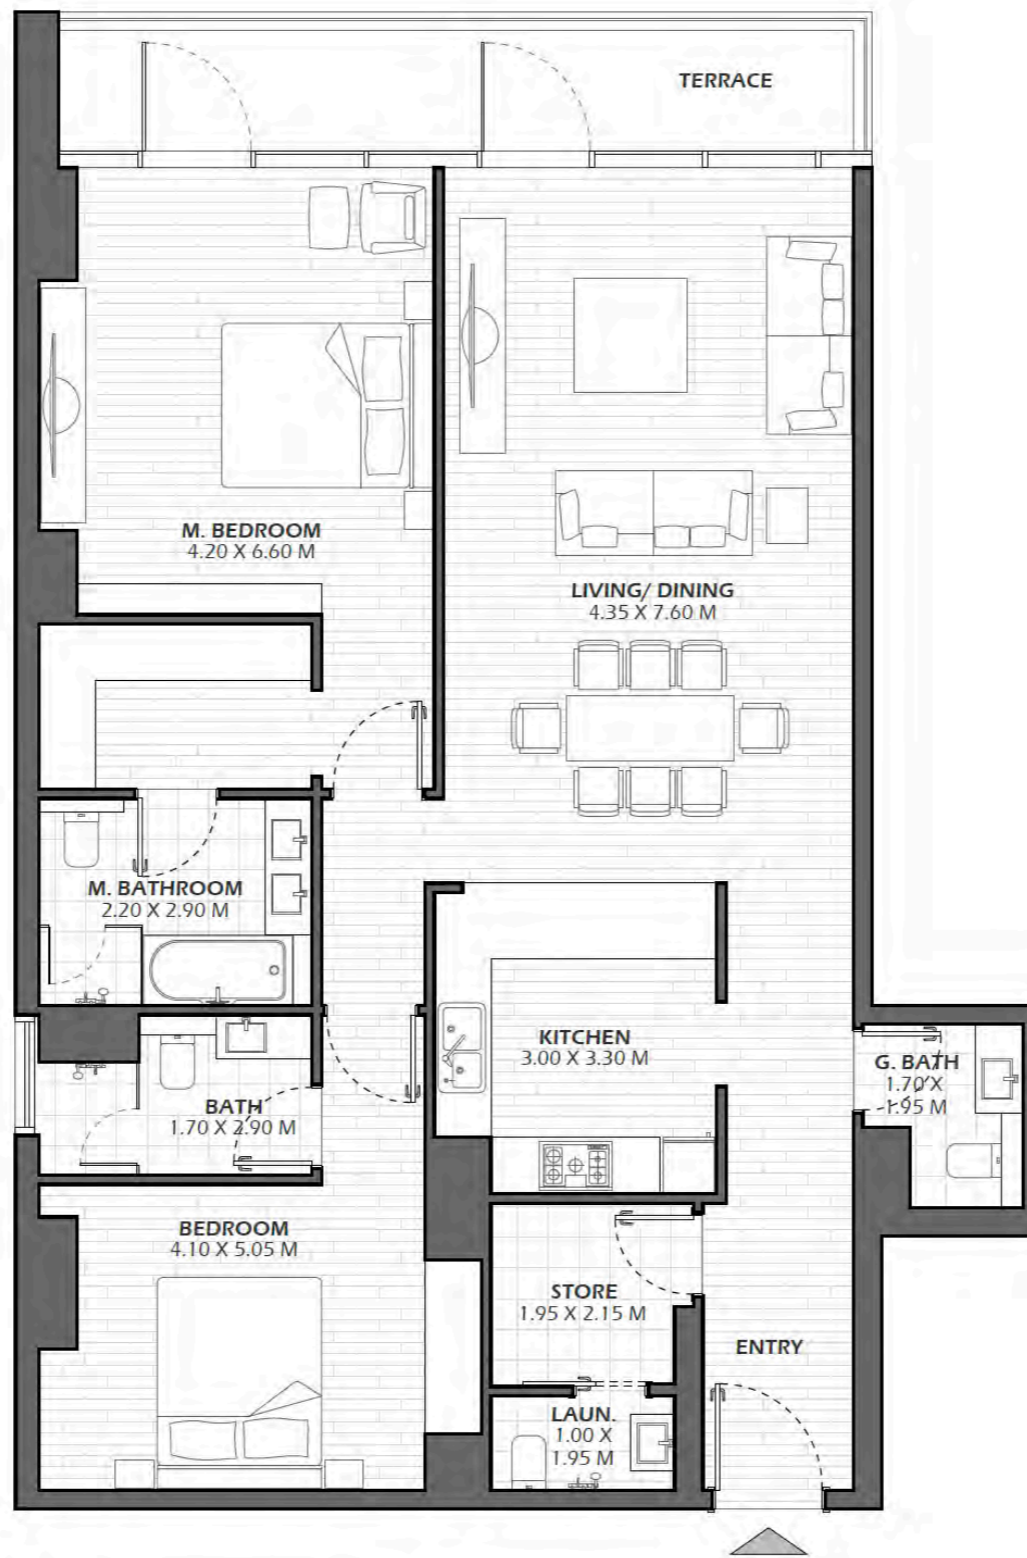

703

2 Bedrooms, 4 Bathrooms

Unit Area	134 Sqm	1446 Sq.Ft
Balcony Area	14 Sqm	149 Sq.Ft
Total Area	148 Sqm	1595 Sq.Ft