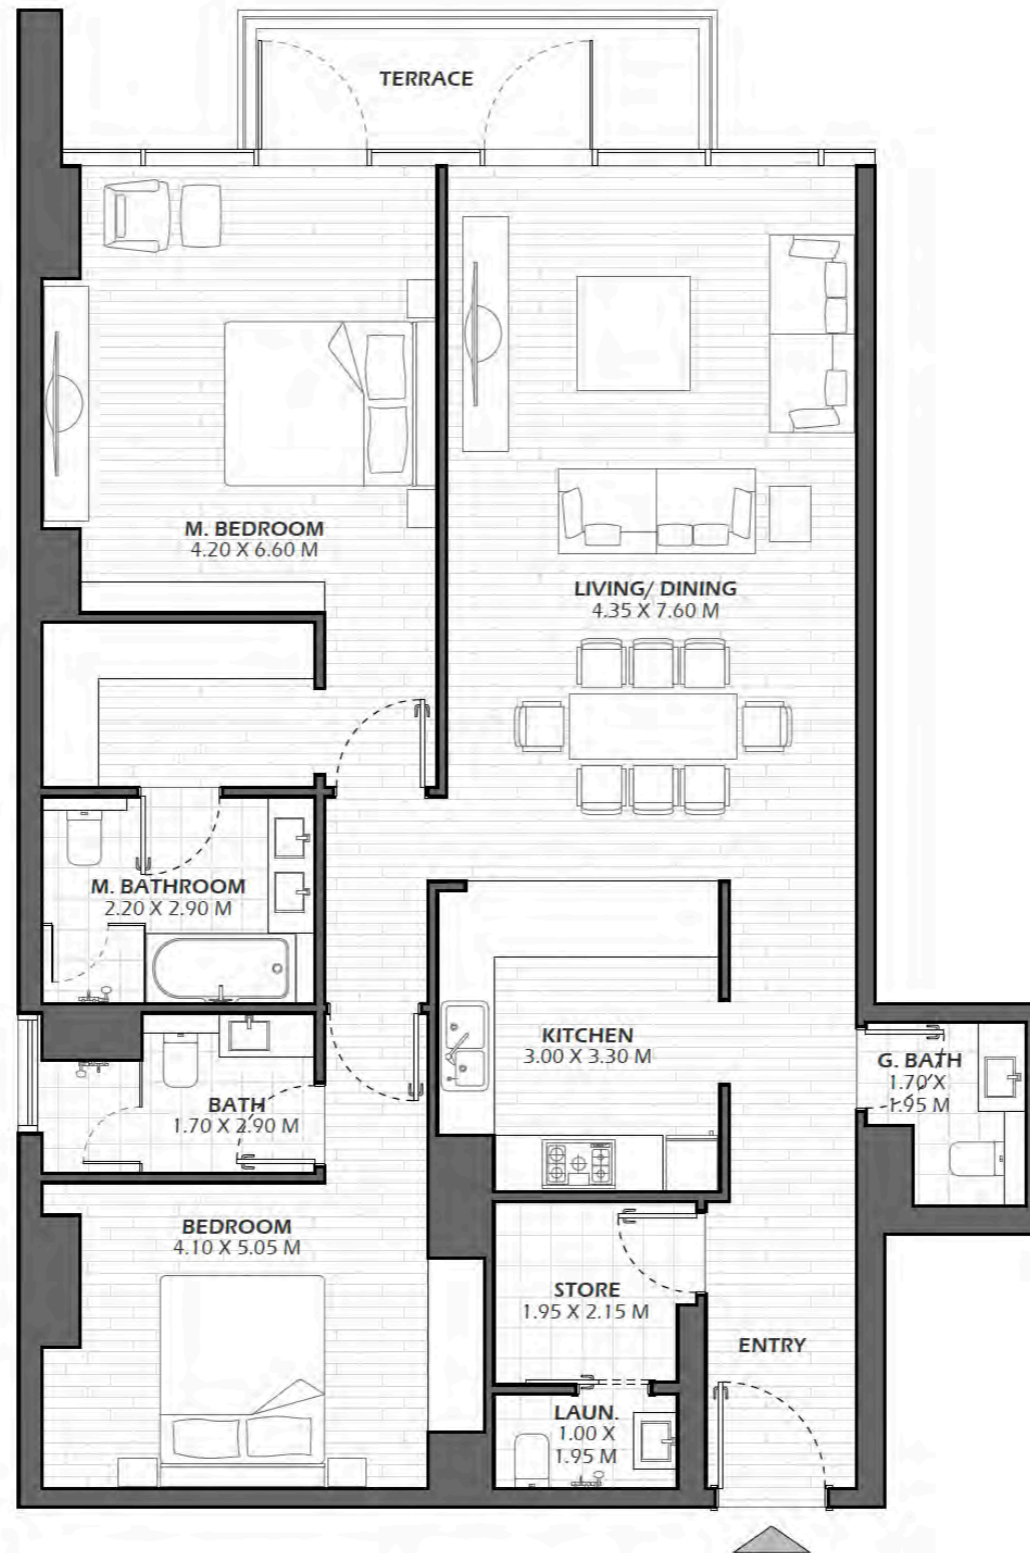

803

2 Bedrooms, 4 Bathrooms

Unit Area	135 Sqm	1453 Sq.Ft
Balcony Area	8 Sqm	82 Sq.Ft
Total Area	143 Sqm	1535 Sq.Ft