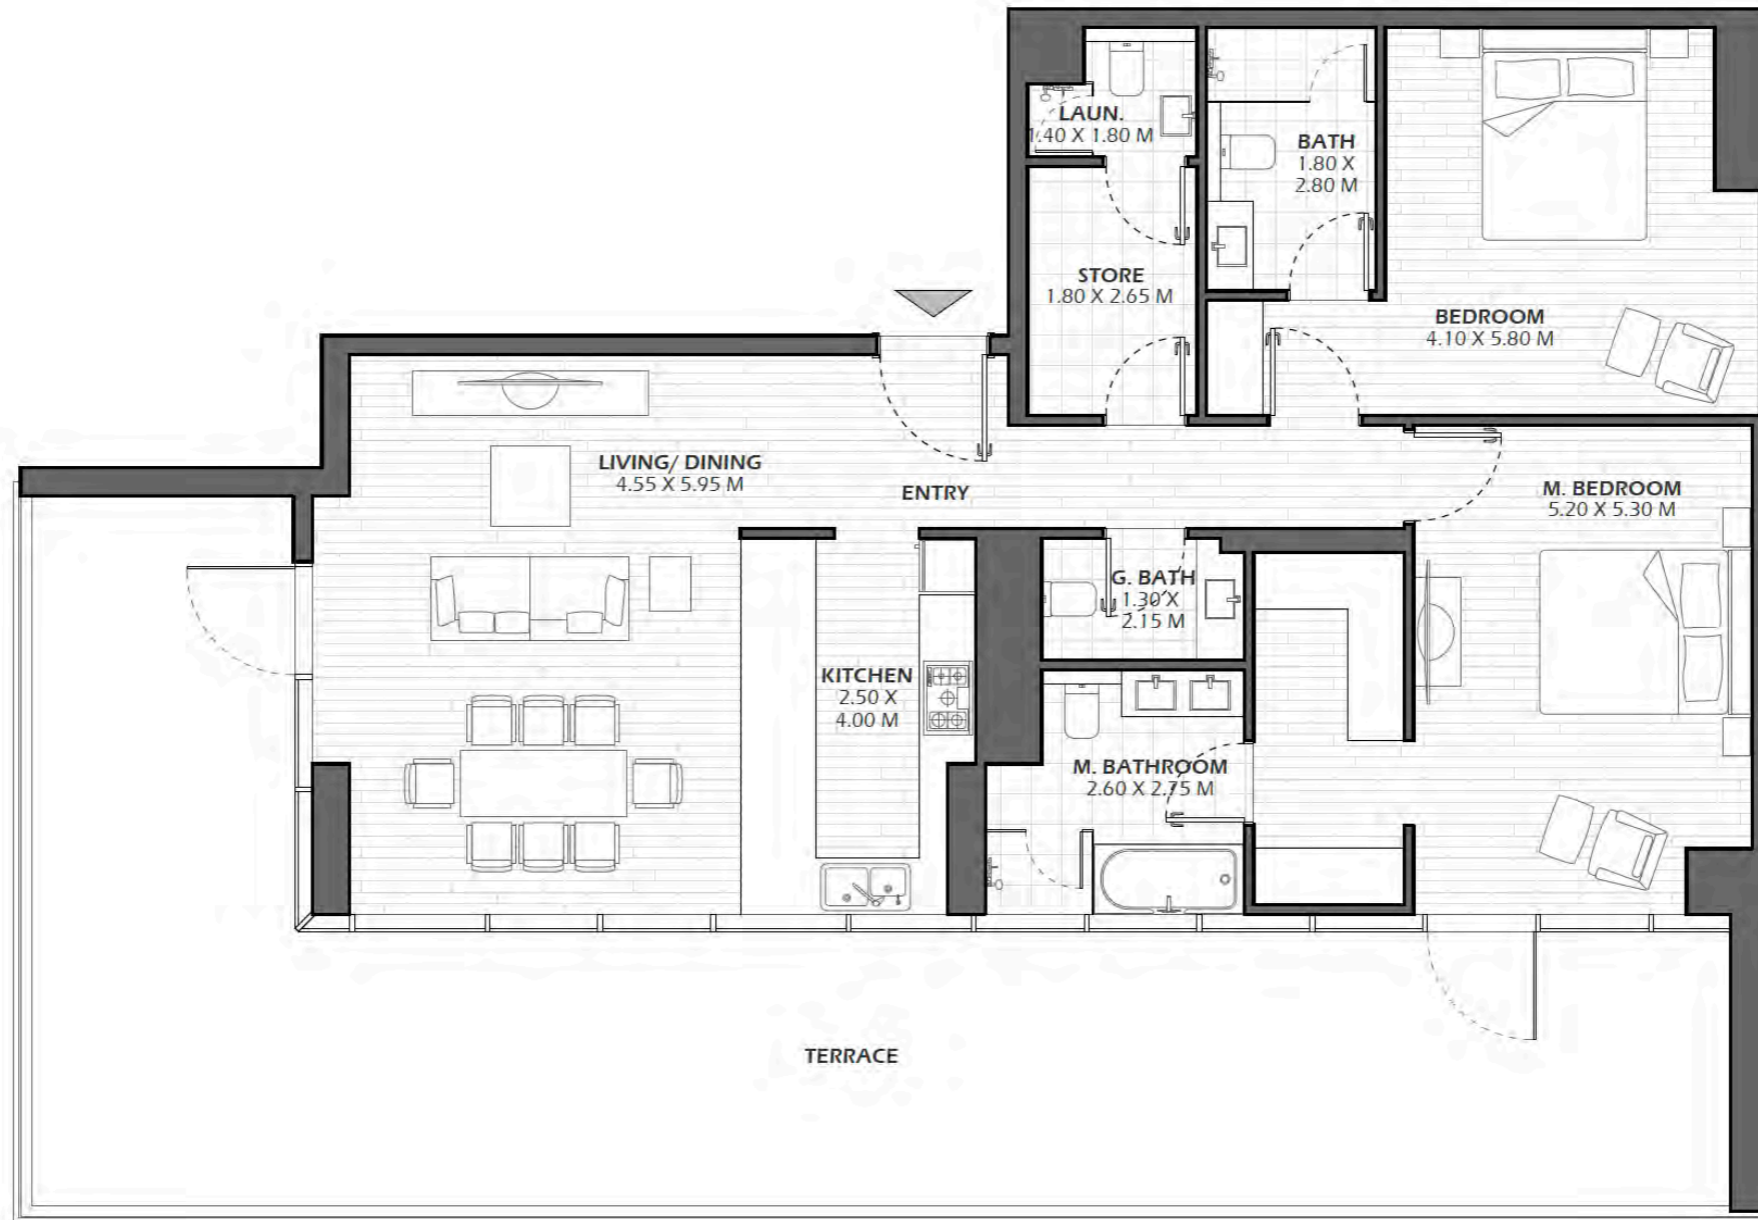

707

2 Bedrooms, 4 Bathrooms

Unit Area	126 Sqm	1357 Sq.Ft
Balcony Area	69 Sqm	742 Sq.Ft
Total Area	195 Sqm	2100 Sq.Ft