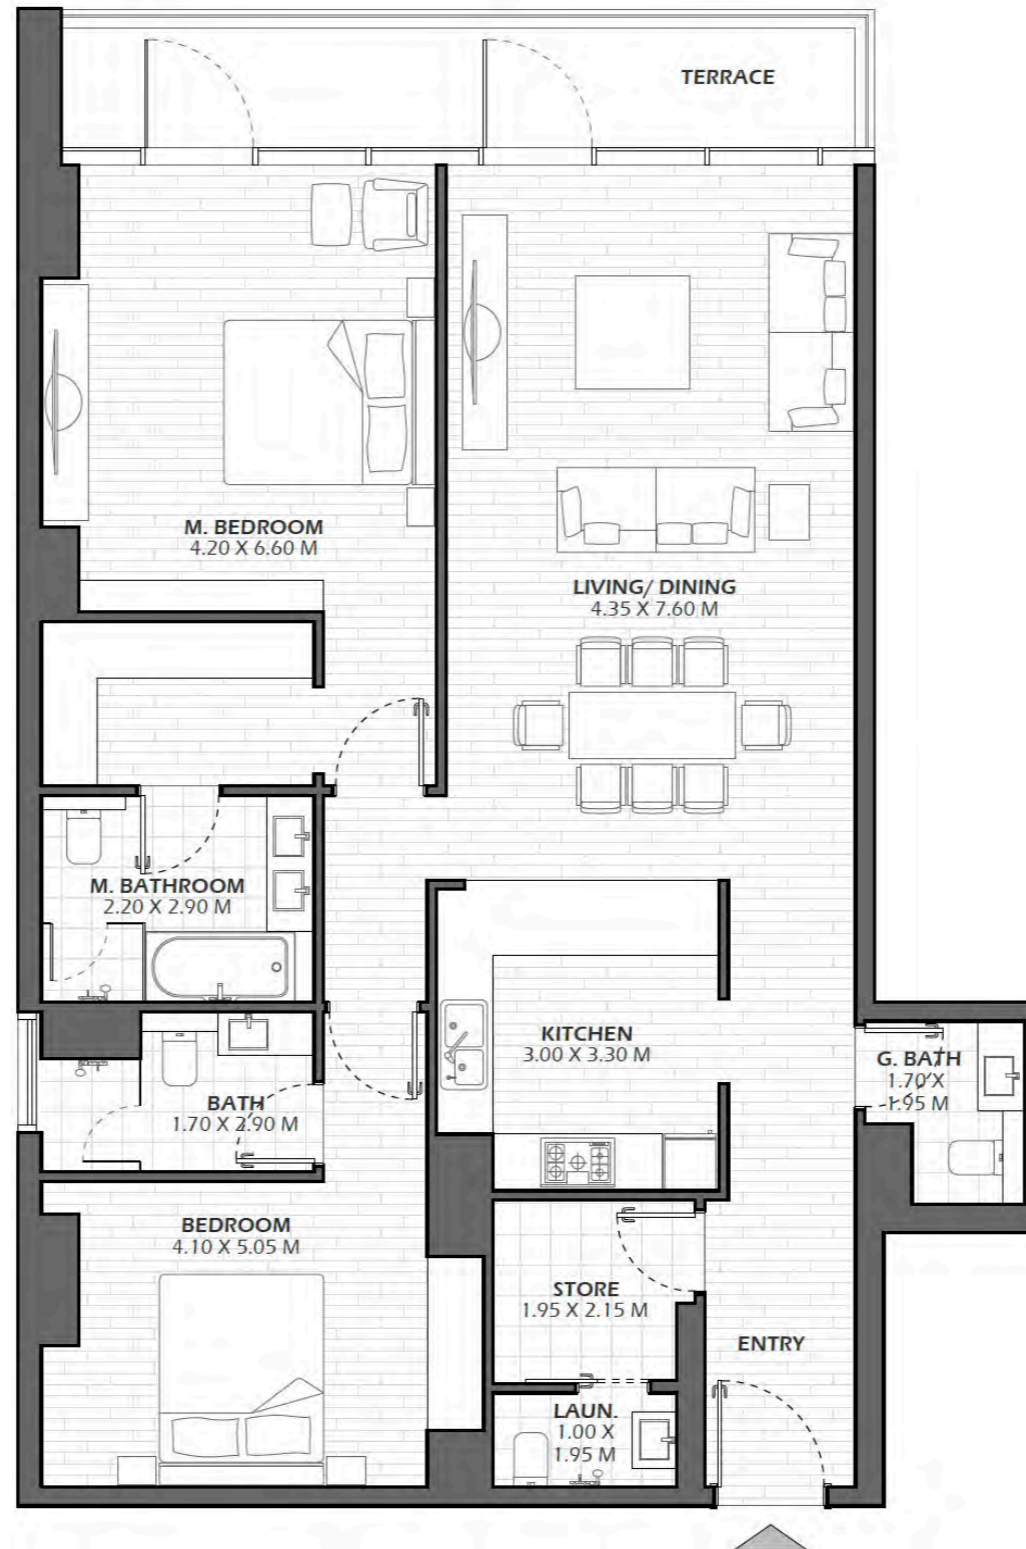

403

2 Bedrooms, 4 Bathrooms

Unit Area	134 Sqm	1445 Sq.Ft
Balcony Area	14 Sqm	149 Sq.Ft
Total Area	148 Sqm	1594 Sq.Ft