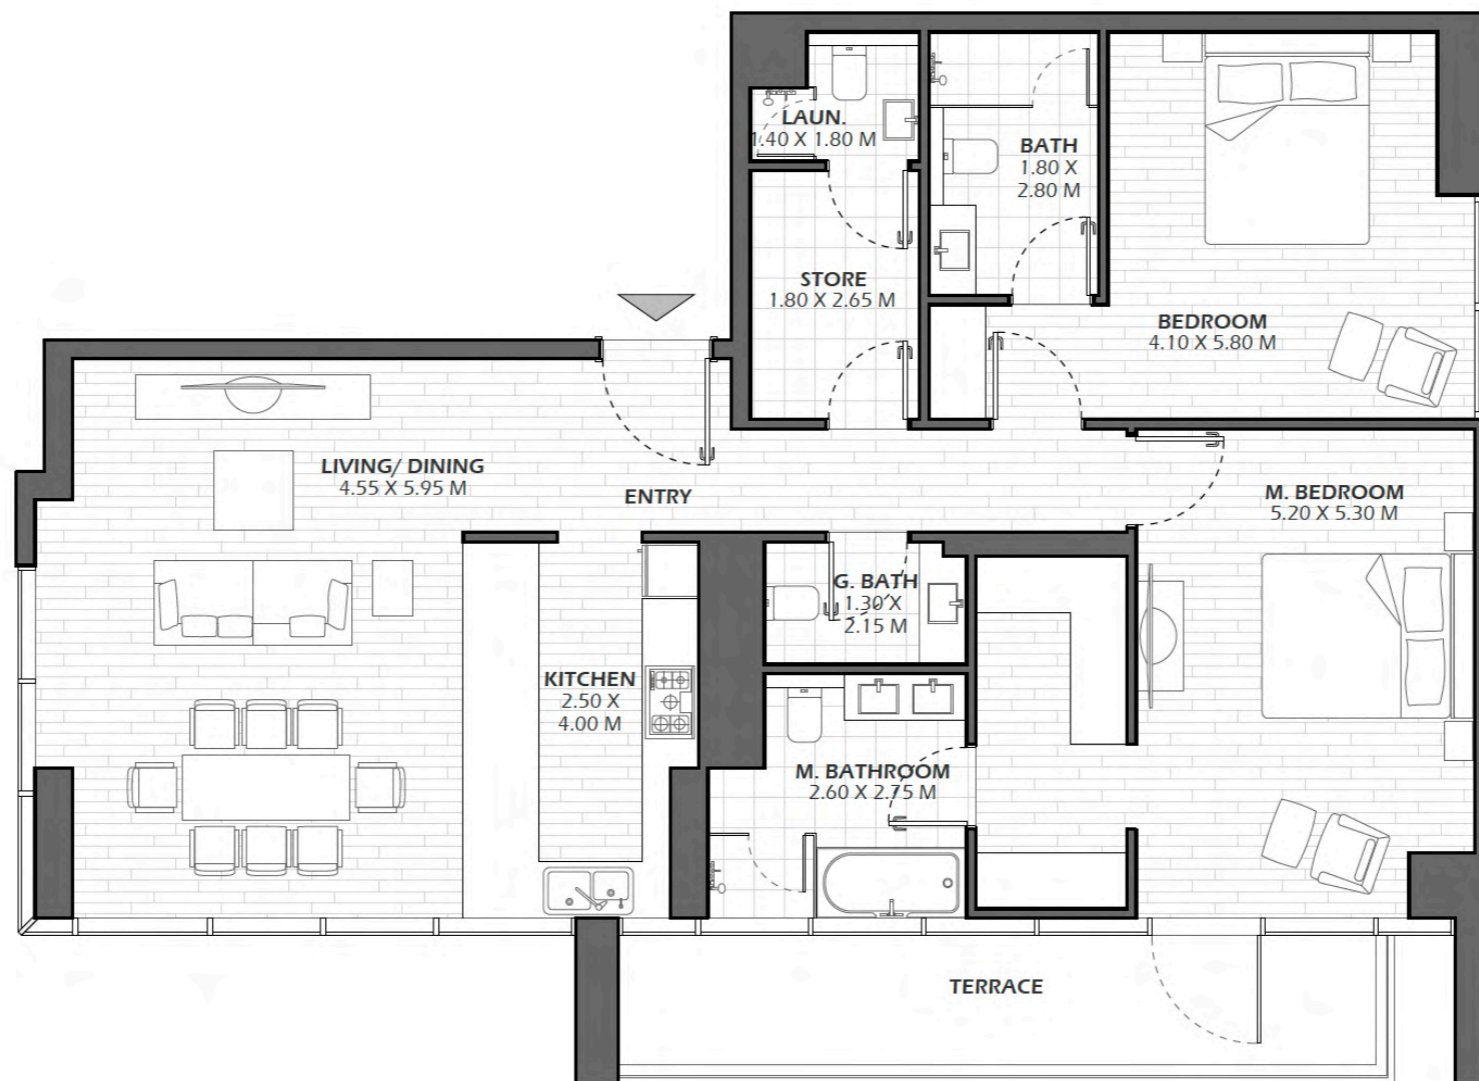

207

3 Bedrooms, 5 Bathrooms

Unit Area	127 Sqm	1365 Sq.Ft
Balcony Area	14 Sqm	150 Sq.Ft
Total Area	141 Sqm	1515 Sq.Ft