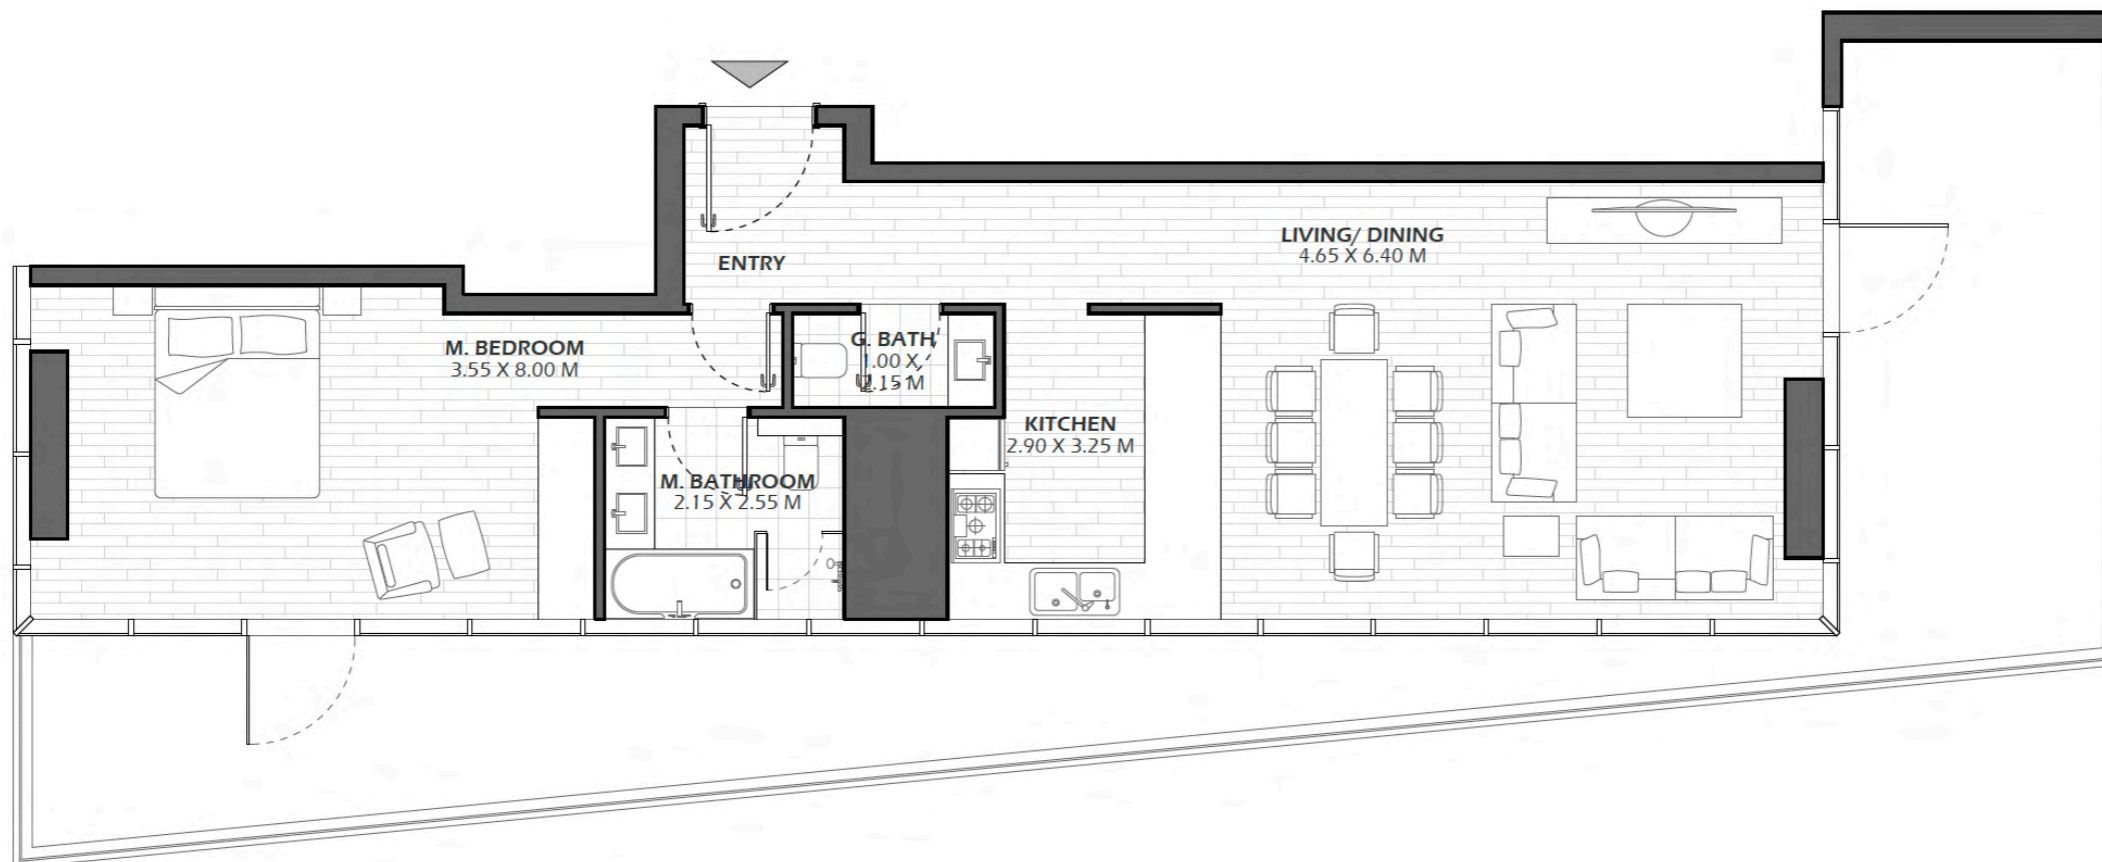

301

1 Bedrooms, 2 Bathrooms

Unit Area	90 Sqm	968 Sq.Ft
Balcony Area	50 Sqm	535 Sq.Ft
Total Area	140 Sqm	1504 Sq.Ft