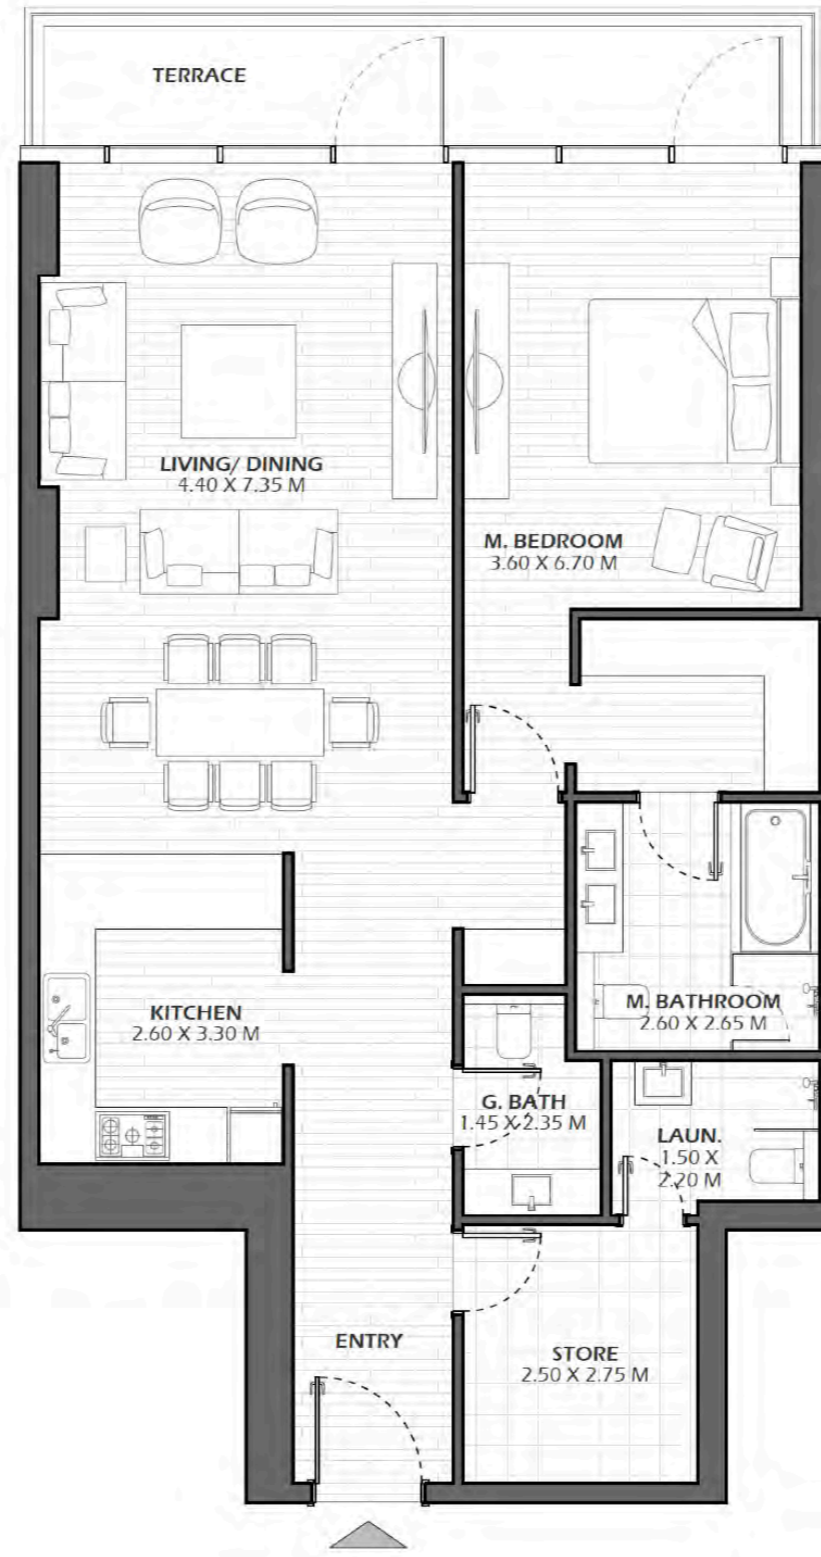

405

1 Bedroom, 3 Bathrooms

Unit Area	110 Sqm	1186 Sq.Ft
Balcony Area	12 Sqm	134 Sq.Ft
Total Area	123 Sqm	1320 Sq.Ft