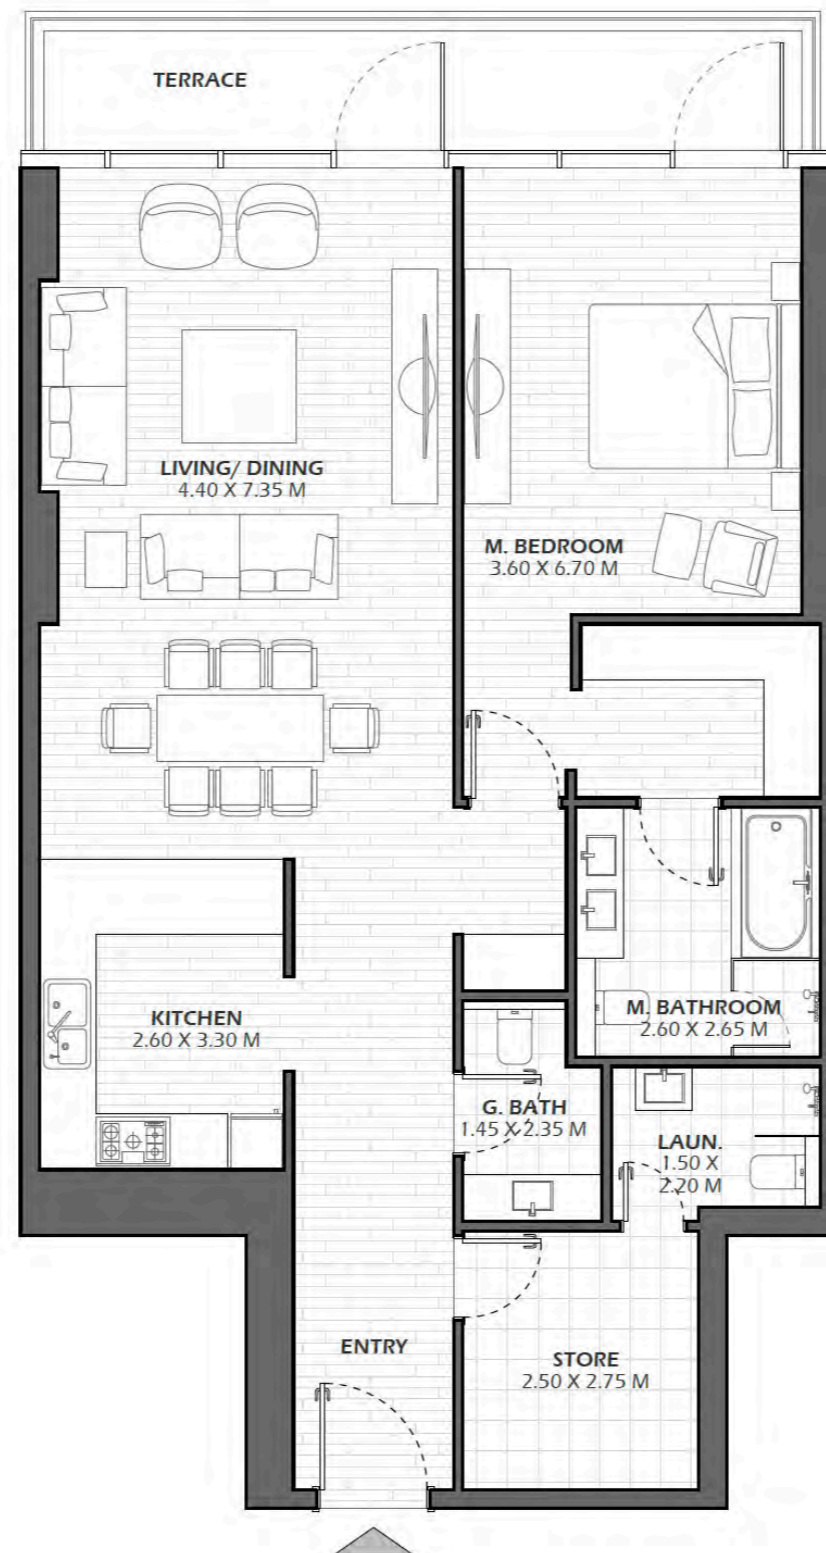

605

1 Bedrooms, 3 Bathrooms

Unit Area	110 Sqm	1186 Sq.Ft
Balcony Area	12 Sqm	134 Sq.Ft
Total Area	123 Sqm	1320 Sq.Ft