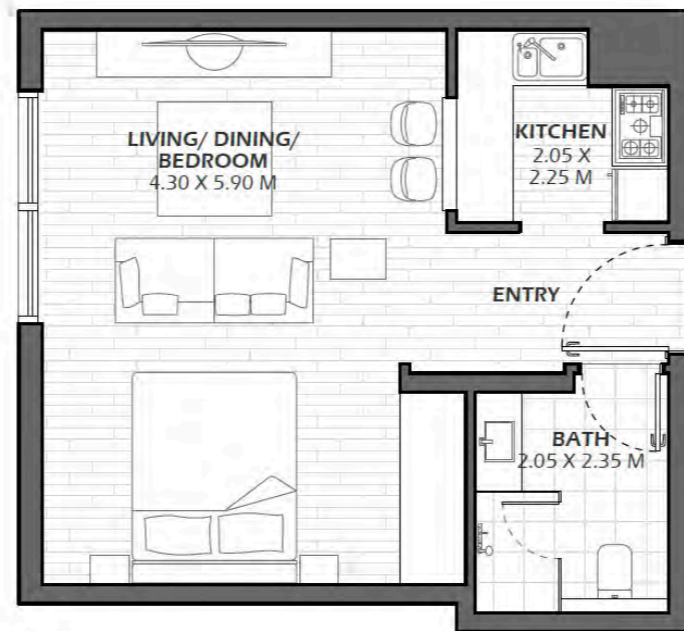

702

Studio, 1 Bathroom

Unit Area	43 Sqm	468 Sq.Ft
Balcony Area	43 Sqm	468 Sq.Ft