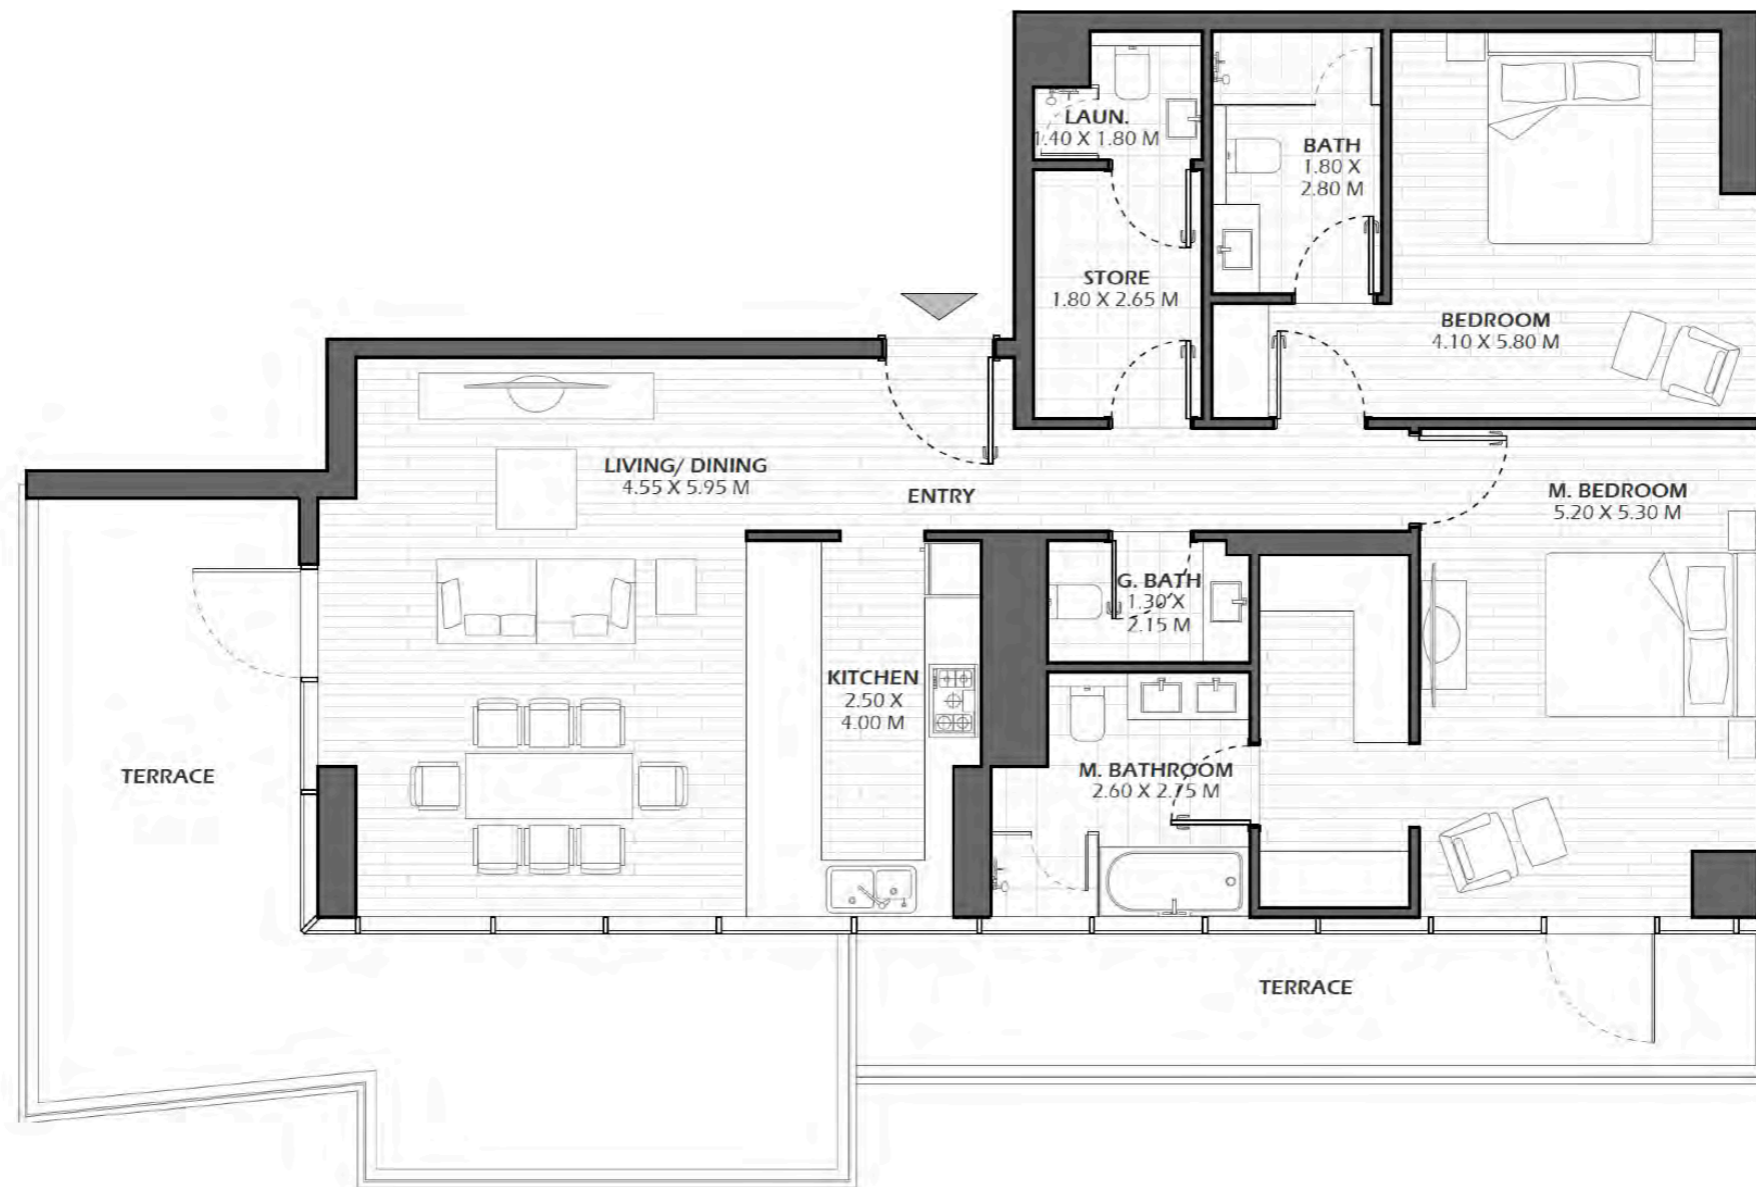

307

2 Bedrooms, 4 Bathrooms

Unit Area	126 Sqm	1357 Sq.Ft
Balcony Area	50 Sqm	539 Sq.Ft
Total Area	176 Sqm	1897 Sq.Ft