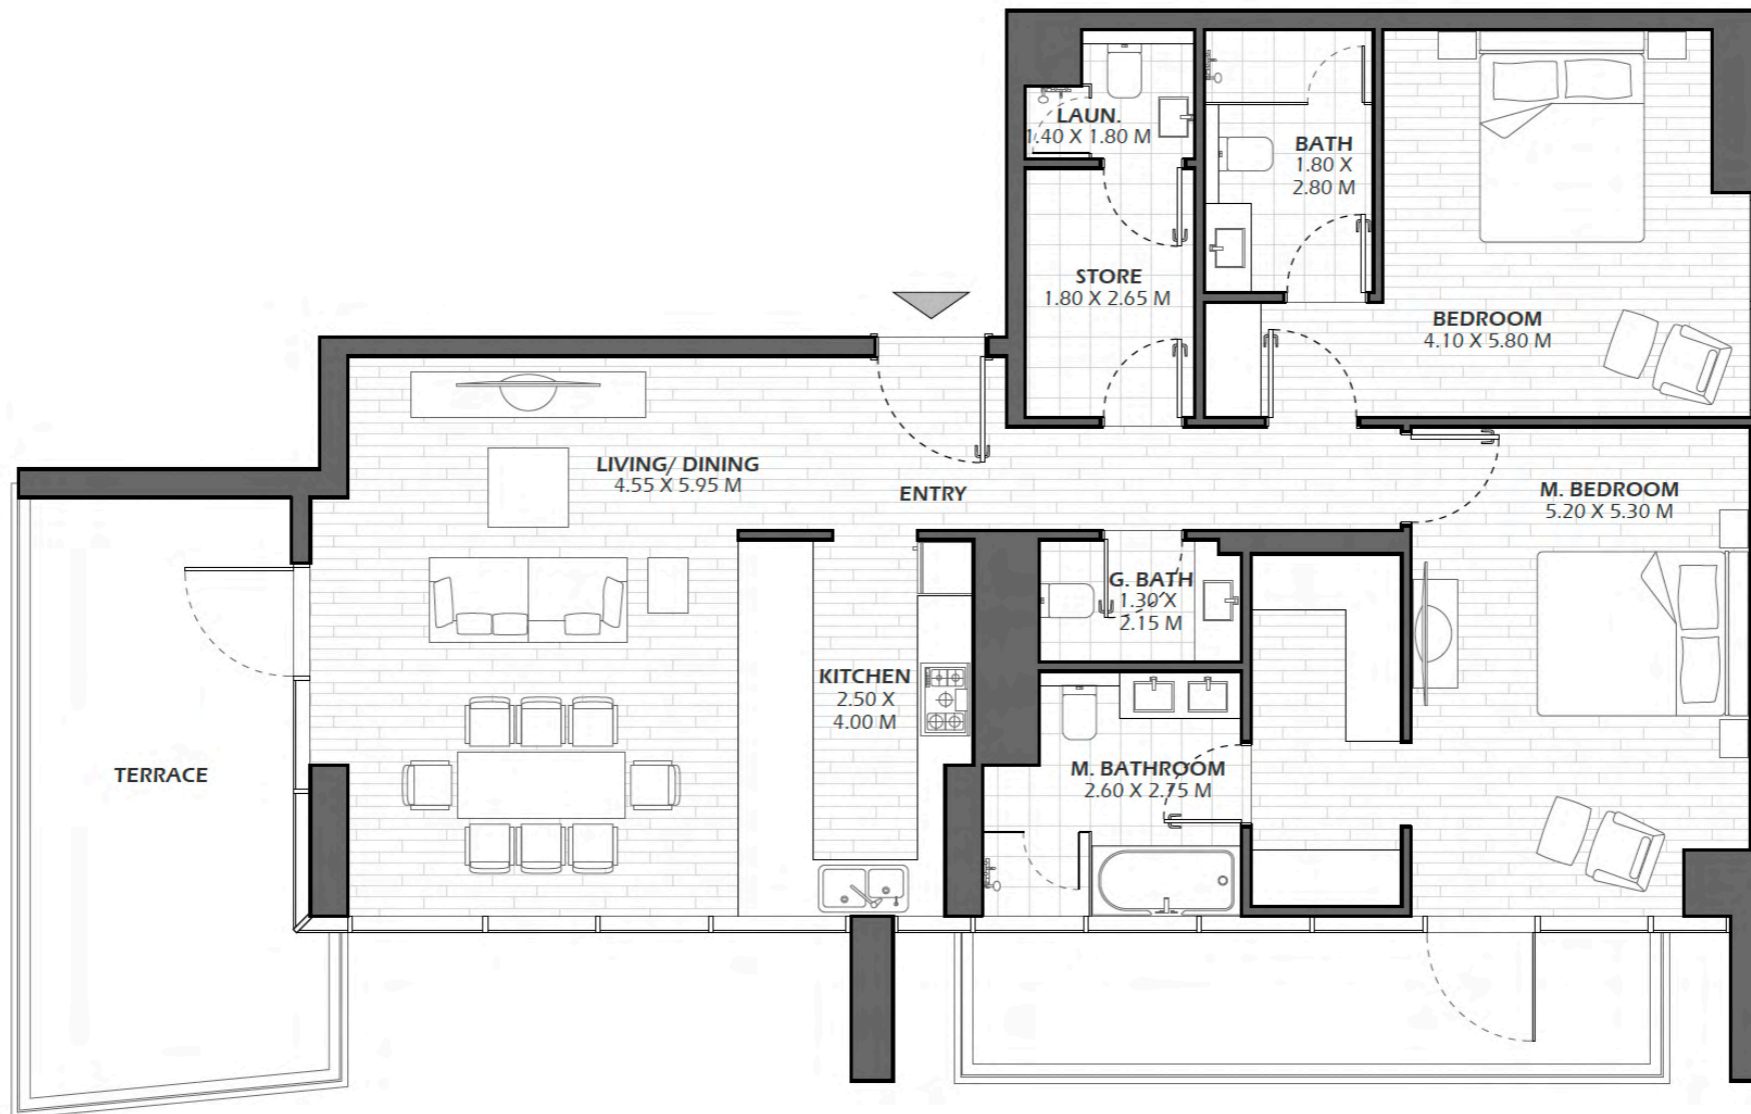

107

2 Bedrooms, 4 Bathrooms

Unit Area	128 Sqm	1375 Sq.Ft
Balcony Area	32 Sqm	344 Sq.Ft
Total Area	160 Sqm	1719 Sq.Ft