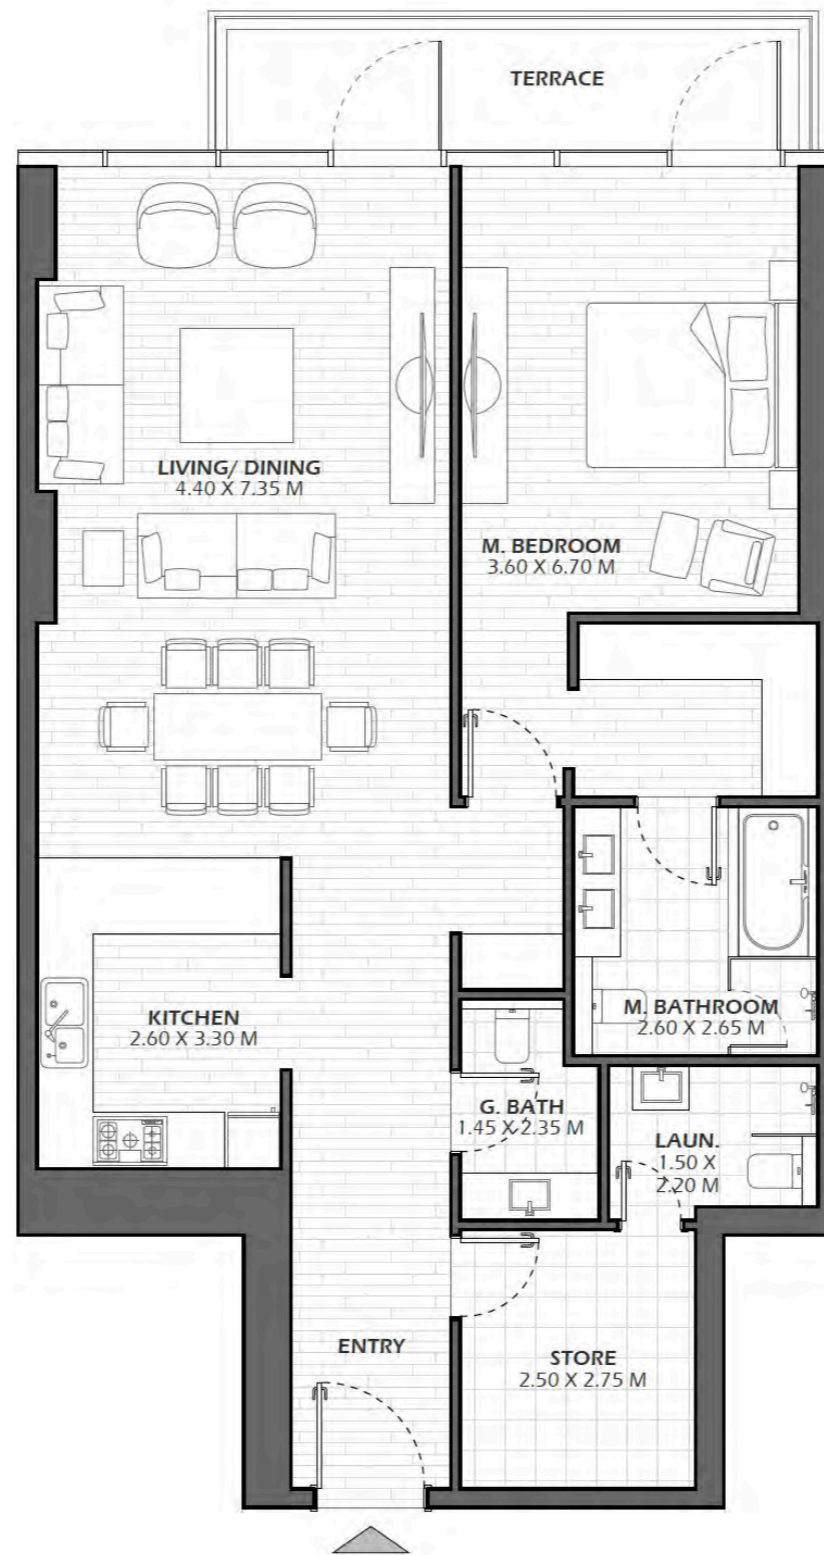

505

1 Bedrooms, 3 Bathrooms

Unit Area	110 Sqm	1185 Sq.Ft
Balcony Area	10 Sqm	103 Sq.Ft
Total Area	120 Sqm	1288 Sq.Ft