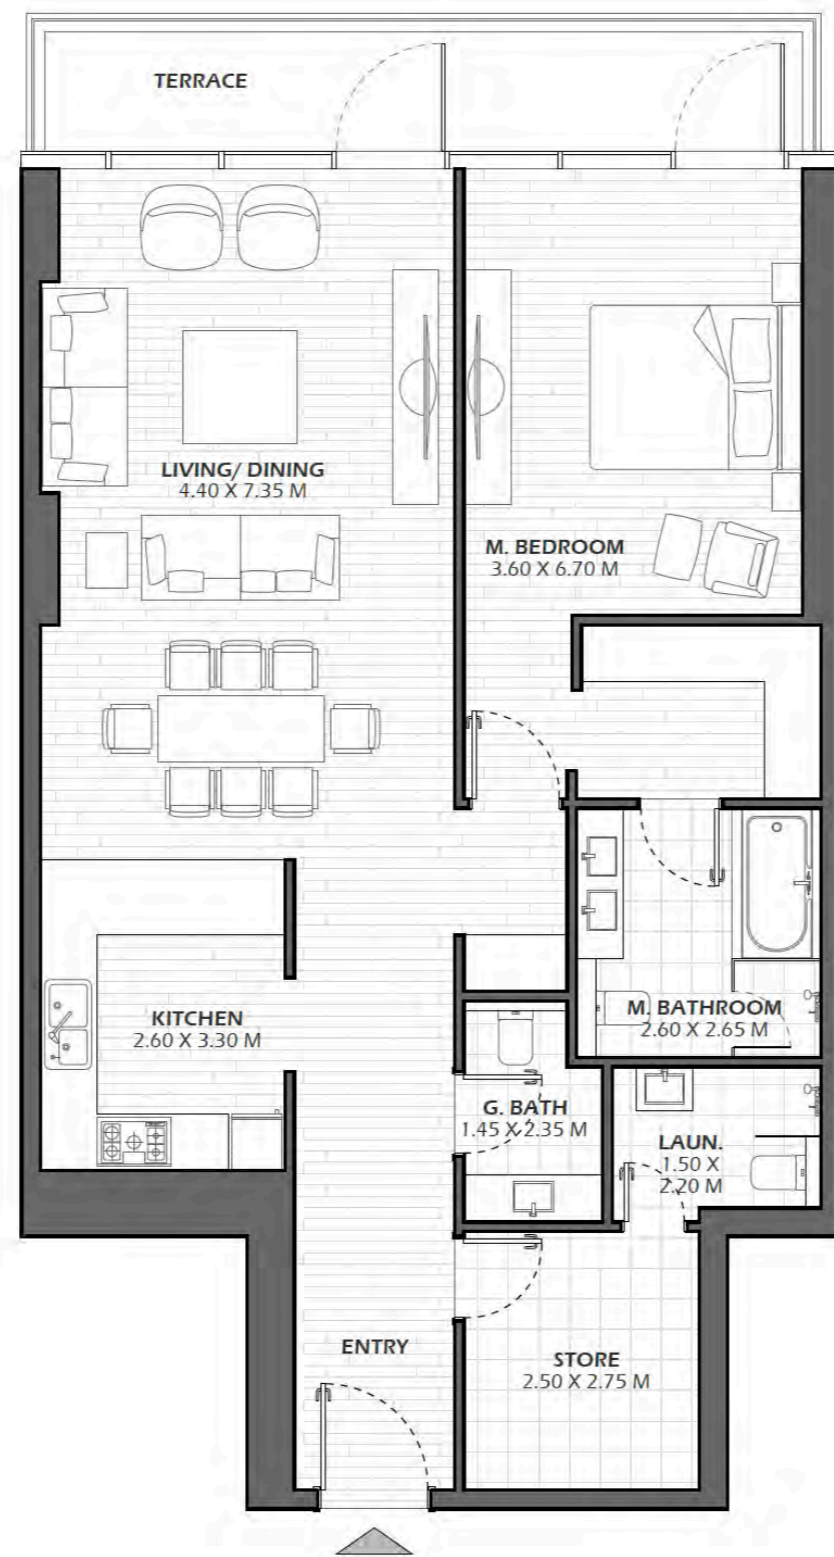

105

1 Bedrooms, 3 Bathrooms

Unit Area	110 Sqm	1186 Sq.Ft
Balcony Area	12 Sqm	134 Sq.Ft
Total Area	123 Sqm	1320 Sq.Ft