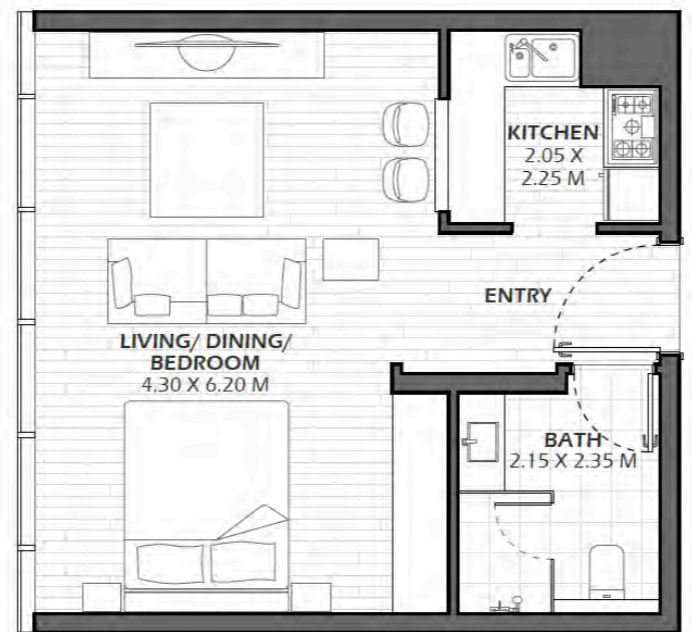

202

Studio, 1 Bathroom

Unit Area	45 Sqm	1260 Sq.Ft
Total Area	45 Sqm	121 Sq.Ft