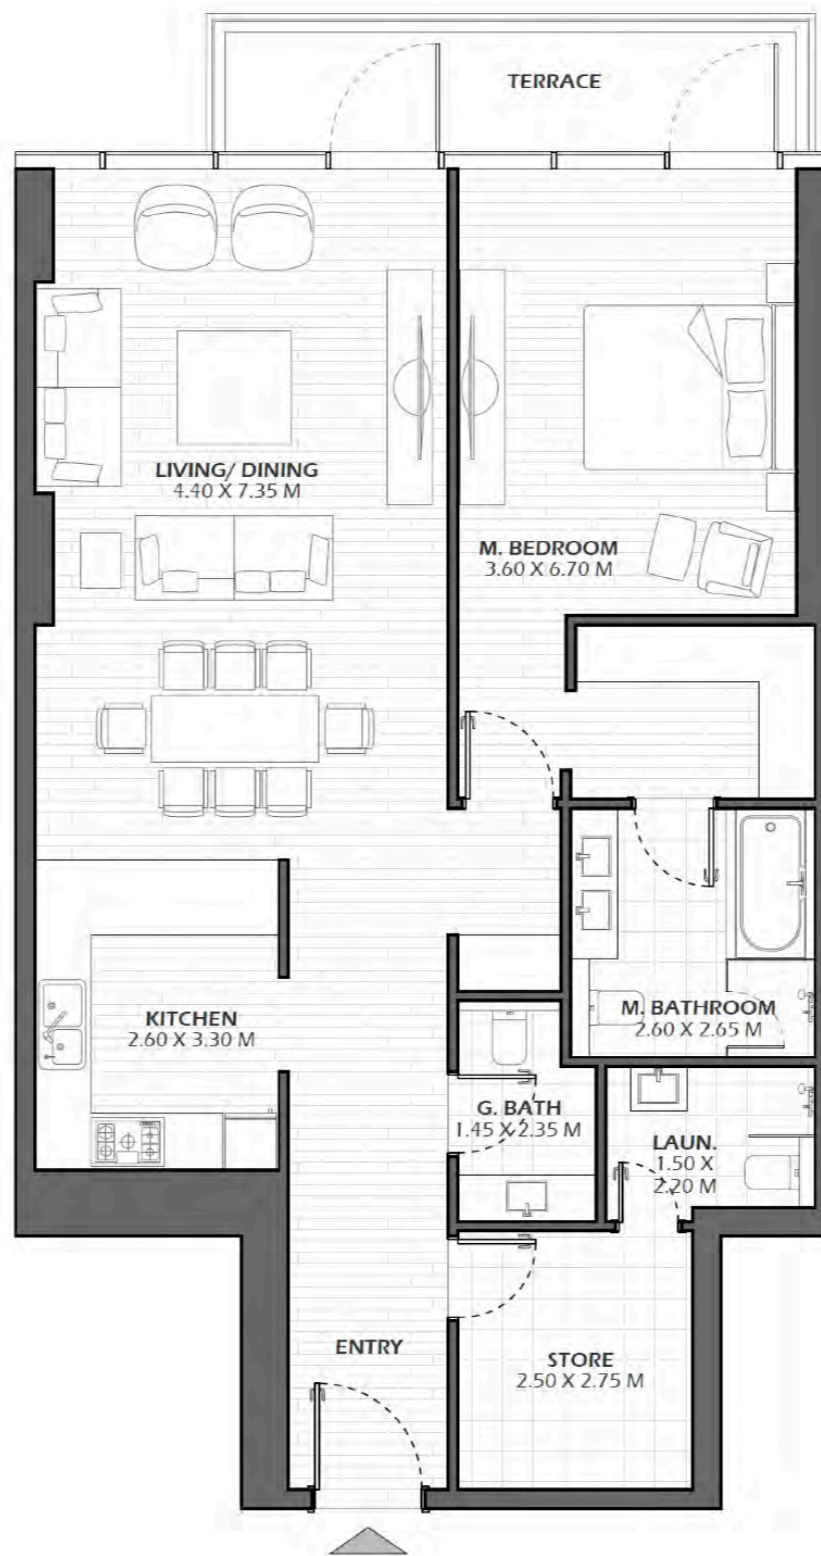

205

1 Bedrooms, 3 Bathrooms

Unit Area	117 Sqm	1260 Sq.Ft
Balcony Area	11 Sqm	121 Sq.Ft
Total Area	128 Sqm	1288 Sq.Ft