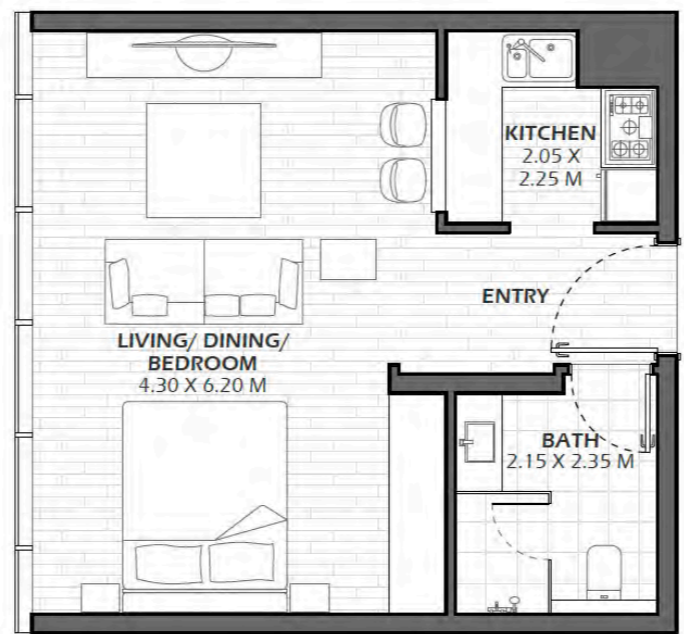

102

Studio, 1 Bathrooms

Unit Area	45 Sqm	479 Sq.Ft
Total Area	45 Sqm	479 Sq.Ft