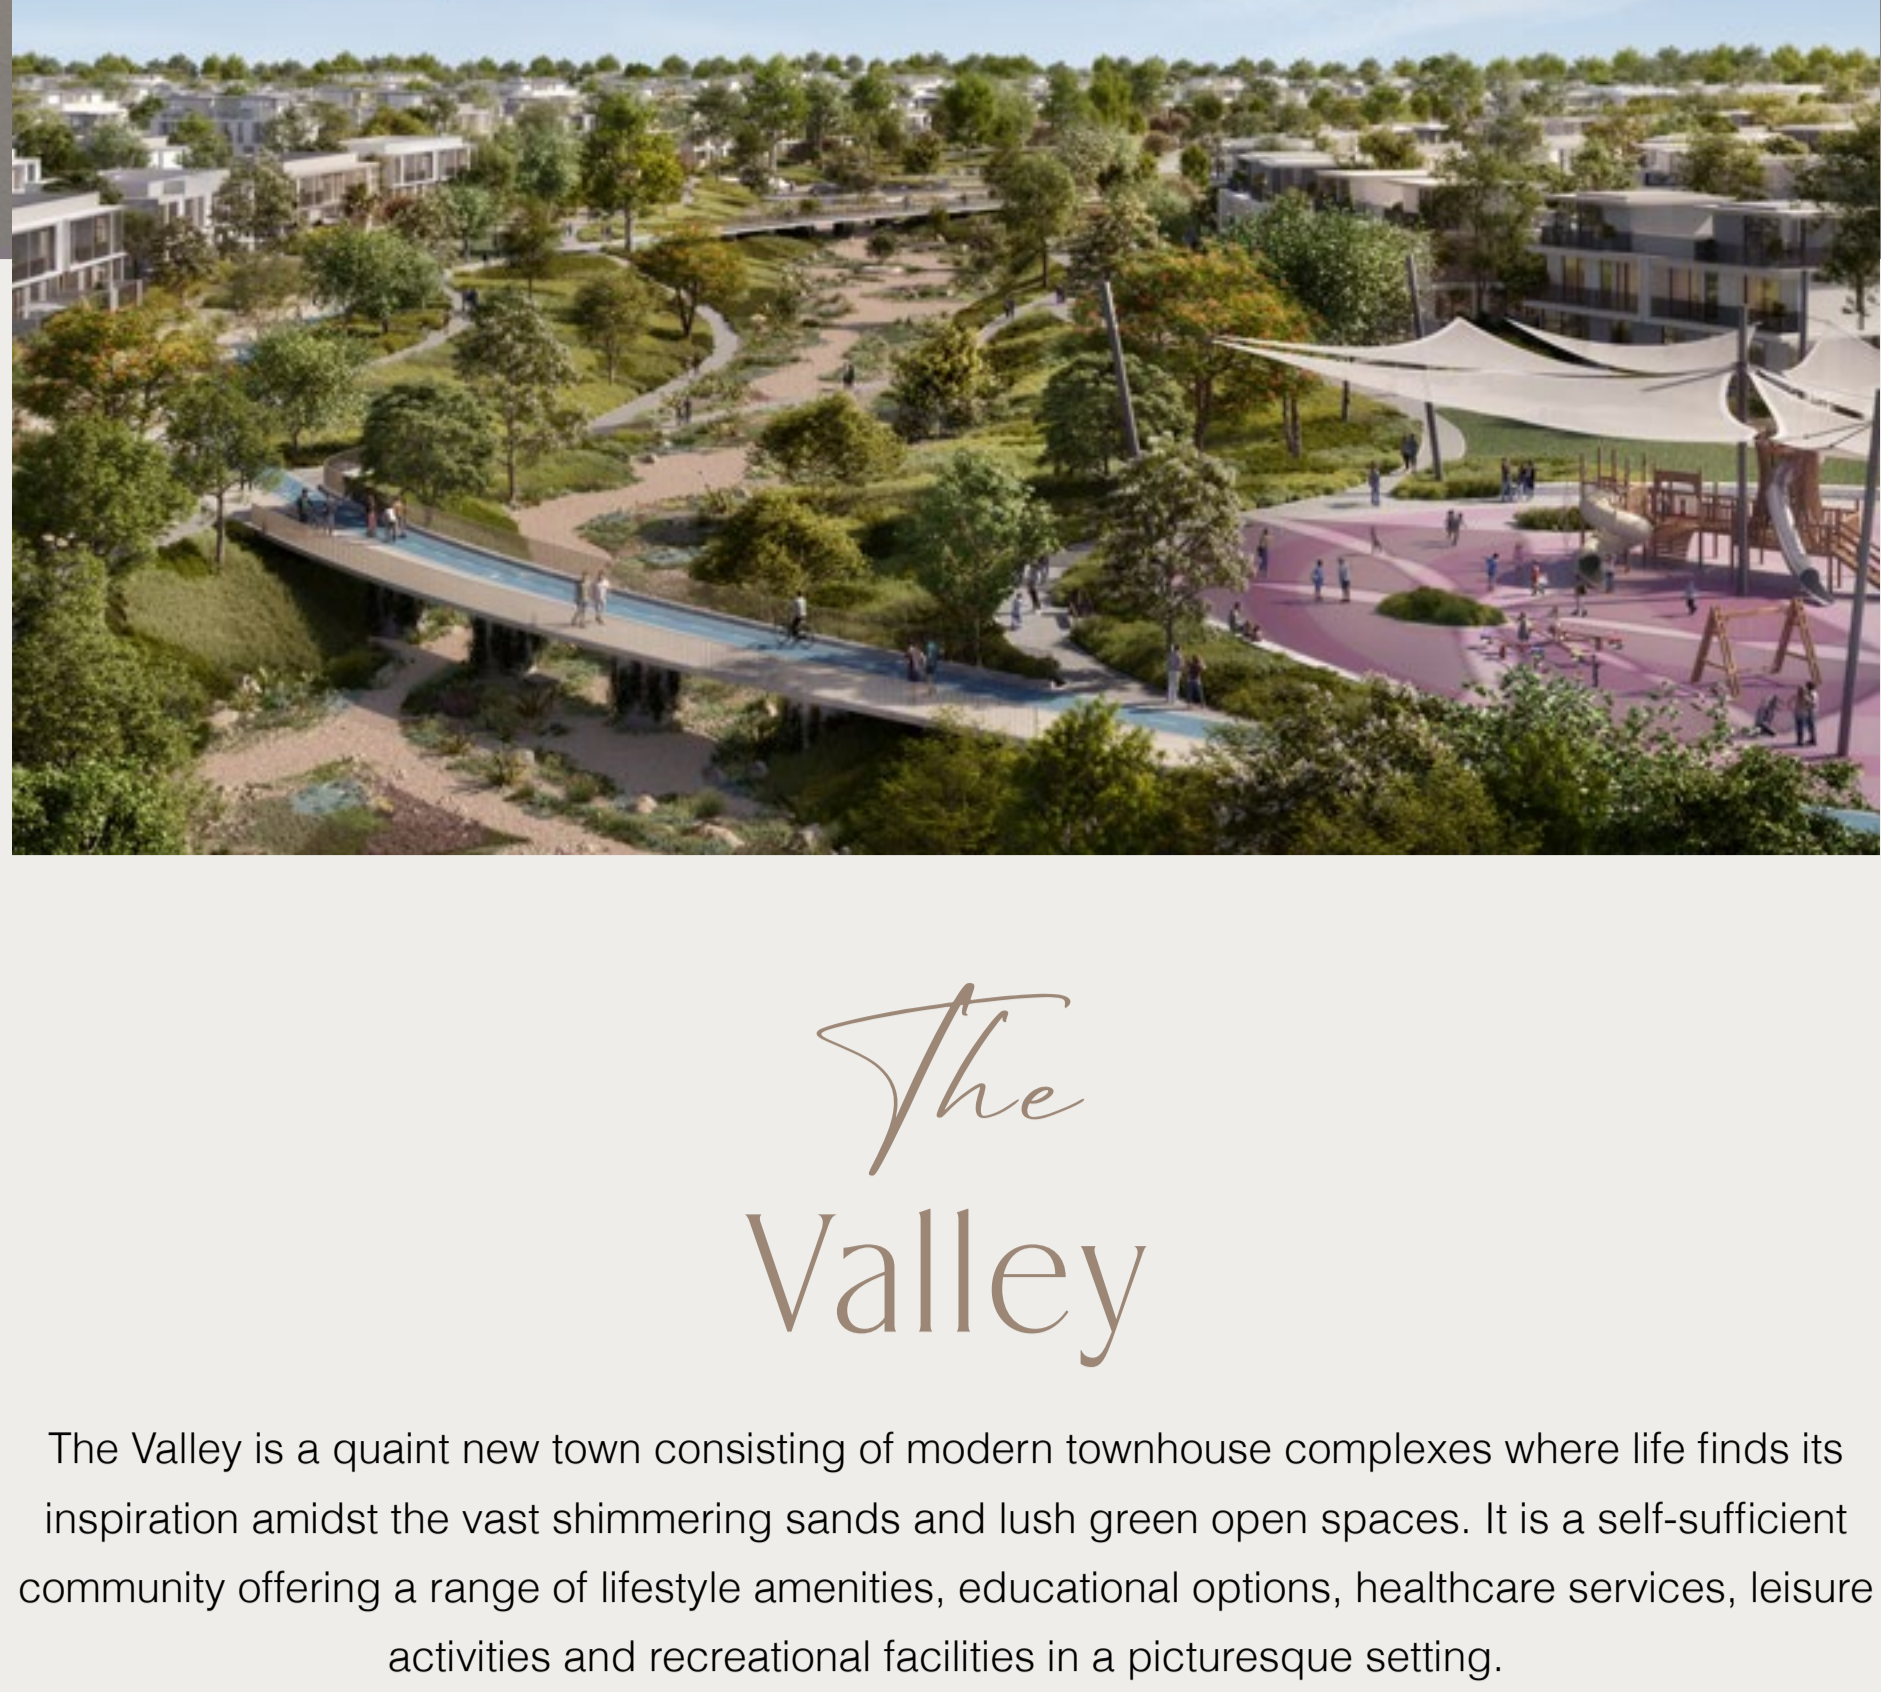

# velora 2

THE VALLEY

## The Valley

The Valley is a quaint new town consisting of modern townhouse complexes where life finds its inspiration amidst the vast shimmering sands and lush green open spaces. It is a self-sufficient community offering a range of lifestyle amenities, educational options, healthcare services, leisure activities and recreational facilities in a picturesque setting.

## Why Velora 2

Welcome to Velora 2 at The Valley, where modern living meets the gentle touch of nature. This charming community of elegant 3 & 4-bedroom townhouses is designed to offer a sustainable lifestyle, nestled in harmony with the environment.

## Balanced Living Endless Exploration

Living at Velora 2 means embracing a lifestyle of balance and connection. It's a place where you can explore the great outdoors, enjoy leisurely strolls through beautiful landscapes, and build a community with your neighbours. Whether you're seeking relaxation or adventure, Velora offers a harmonious blend of both.