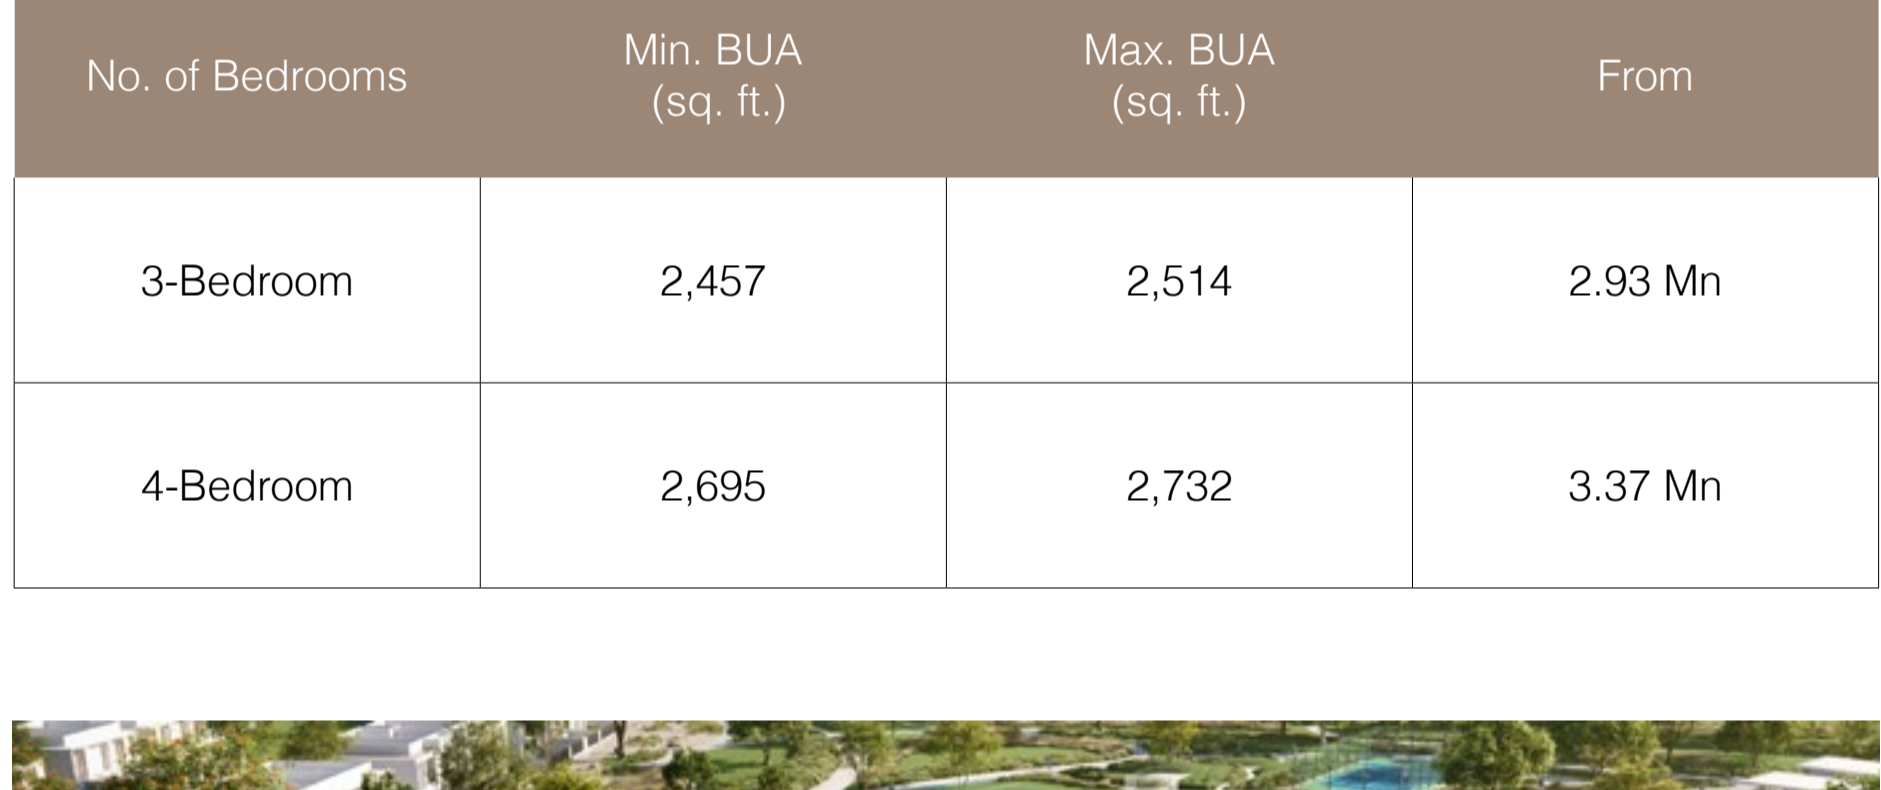

Residential Units

Each home at Velora 2 is thoughtfully designed to offer space and comfort. These townhouses, all featuring 3 & 4-bedrooms, are built on generous plots, making them the perfect choice for families seeking a blend of luxury and practicality.

Townhouse	Area Sq. ft.		Starting Price (in AED Mn)
	No. of Bedrooms	Min. BUA (sq. ft.)	Max. BUA (sq. ft.)
3-Bedroom	2,457	2,514	2.93 Mn
4-Bedroom	2,695	2,732	3.37 Mn