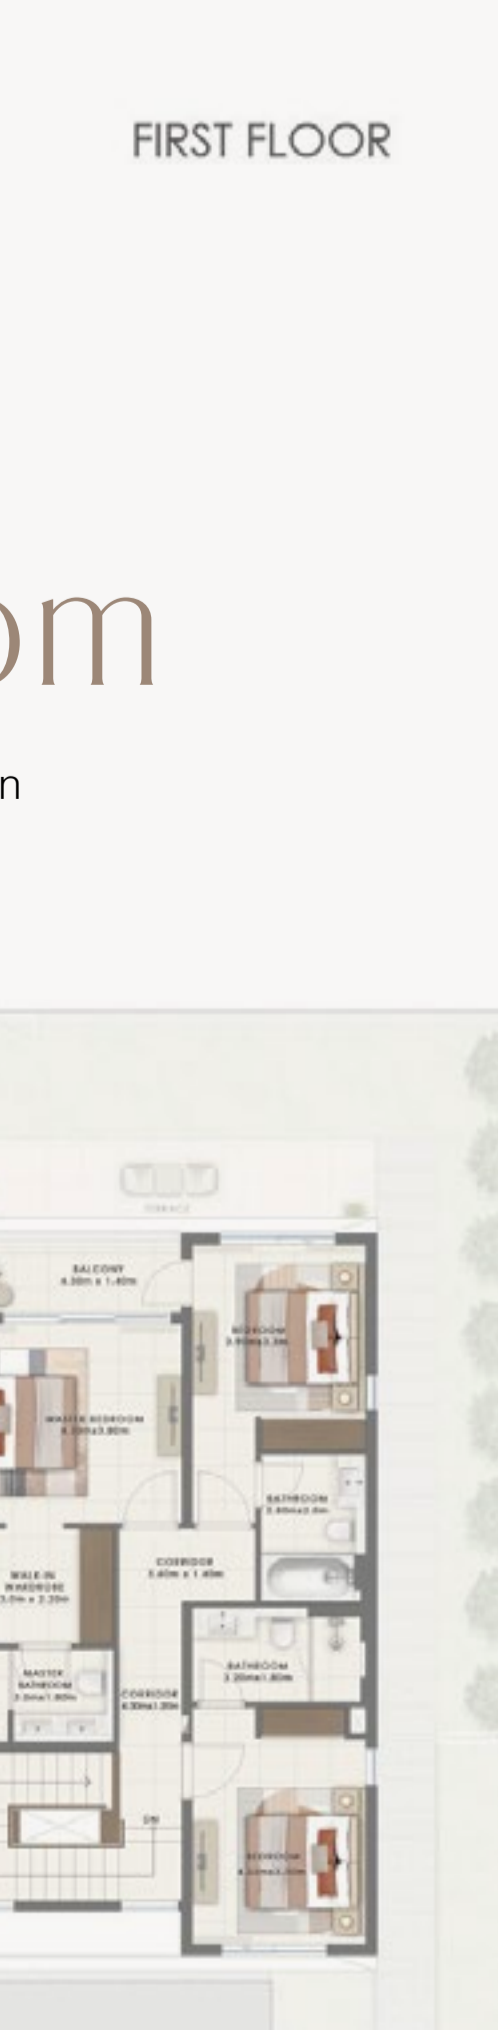

## Why Velora 2

Welcome to Velora 2 at The Valley, where modern living meets the gentle touch of nature. This charming community of elegant 3 & 4-bedroom townhouses is designed to offer a sustainable lifestyle, nestled in harmony with the environment.

## 3-Bedroom

Typical Townhouse Floorplan

GROUND FLOOR

FIRST FLOOR

## 4-Bedroom

Typical Townhouse Floorplan

GROUND FLOOR

FIRST FLOOR