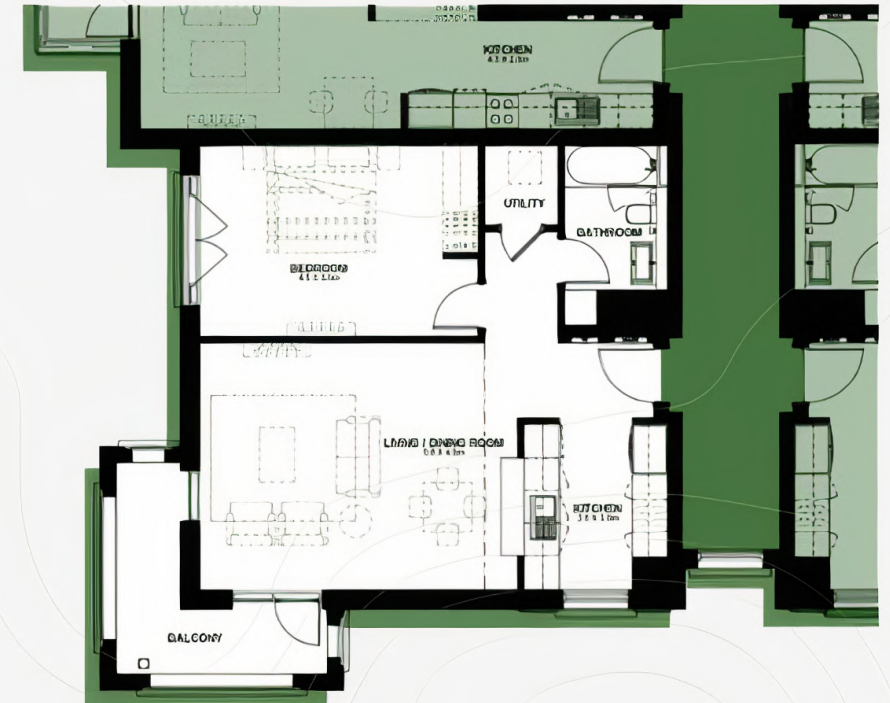

1 BEDROOM TYPE A-4

TOTAL AREA (GSA) 82.6M²

Building 4