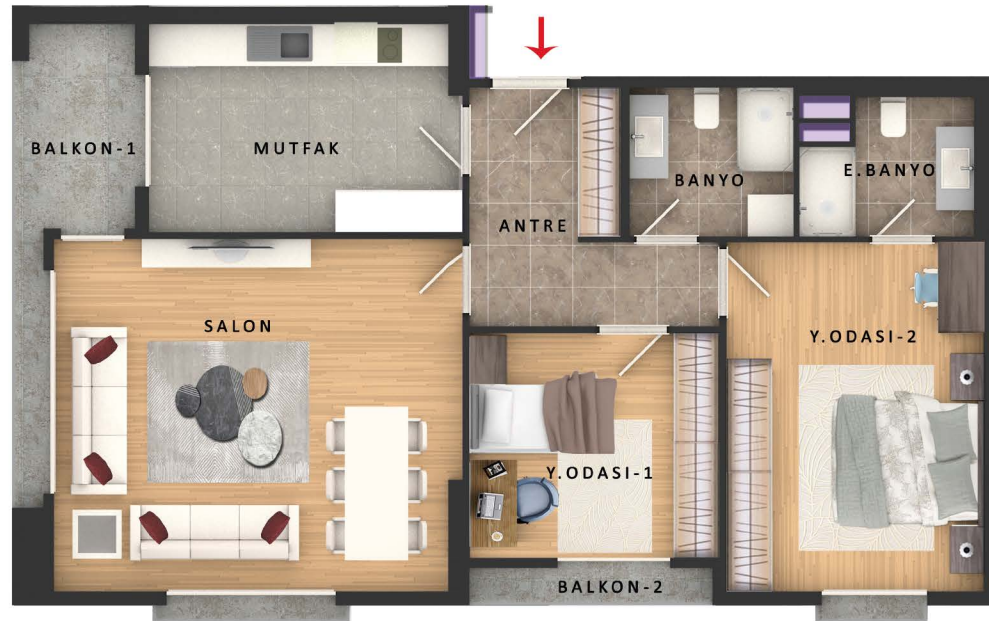

PLANNED AND SPACIOUS APARTMENT TYPES

Ahteran is designed completely for you and your family with its wide and convenient 2+1, 3+1, 4+1 apartment plans. You will find the peace you are looking for right next to you in Ahteran.

2 + 1 FLAT

LIVING ROOM	: 26.29 SQM
KITCHEN	: 12.12 SQM
ENTREE	: 8.08 SQM
CORRIDOR	: 2.46 SQM
BEDROOM - 1	: 15.03 SQM
BEDROOM - 2	: 21.30 SQM
BATHROOM	: 5.25 SQM
PARENT BATHROOM	: 5.00 SQM
BALCONY	: 8.91 SQM

NET : 104.45 SQM GROSS : 143.86 SQM

LOCATION

A1 BLOCK	D1 BLOCK
A3 BLOCK	D2 BLOCK
B1 BLOCK	E1 BLOCK
B2 BLOCK	E3 BLOCK
C1 BLOCK	G1 BLOCK
C2 BLOCK	G2 BLOCK

PLEASANT FAMILY LIFE

2 + 1 FLAT

LIVING ROOM	: 29.06 SQM	BEDROOM - 2	: 18.23 SQM
KITCHEN	: 13.06 SQM	BATHROOM	: 4.95 SQM
ENTREE	: 4.51 SQM	PARENT BATHROOM	: 4.38 SQM
CORRIDOR	: 4.28 SQM	BALCONY - 1	: 6.48 SQM
BEDROOM - 1	: 11.52 SQM	BALCONY - 2	: 2.02 SQM

NET : 98.49 SQM GROSS : 132.88 SQM

LOCATION

F1 BLOCK
F2 BLOCK
H1 BLOCK
H2 BLOCK

PRESTIGIOUS FAMILY LIFE

3 + 1 FLAT

LIVING ROOM	: 30.95 SQM
KITCHEN	: 15.06 SQM
ENTREE	: 6.95 SQM
CORRIDOR	: 4.72 SQM
BEDROOM - 1	: 13.20 SQM
BEDROOM - 2	: 13.29 SQM
BEDROOM - 3	: 15.30 SQM
BALCONY - 1	: 5.22 SQM
BALCONY - 2	: 4.14 SQM
BATHROOM	: 10.10 SQM
PARENT BATHROOM	: 4.89 SQM