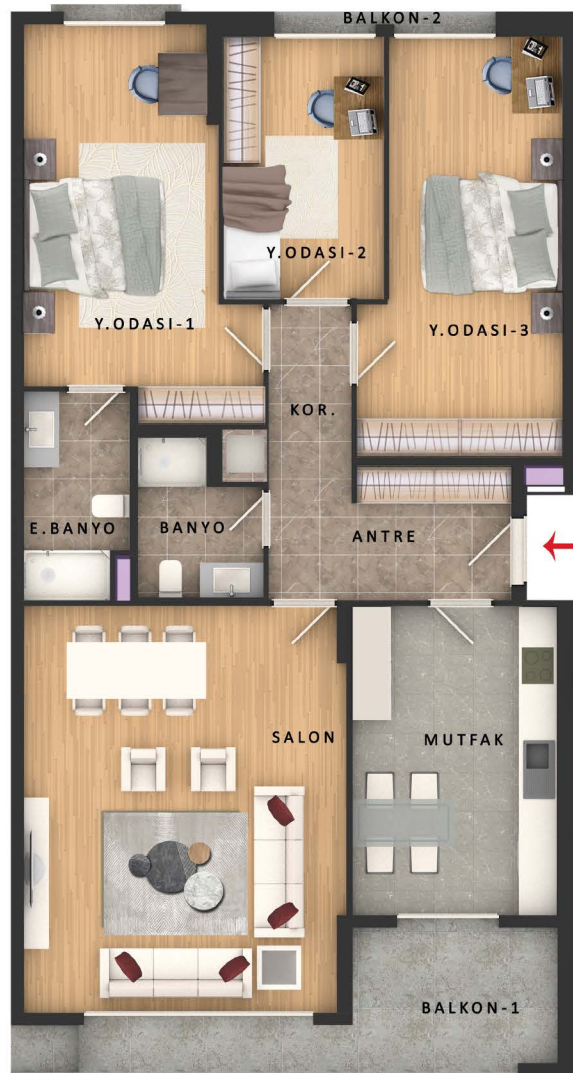

NET : 98.49 SQM GROSS : 132.88 SQM

LOCATION

F1 BLOCK
F2 BLOCK
H1 BLOCK
H2 BLOCK

PRESTIGIOUS FAMILY LIFE

3 + 1 FLAT

LIVING ROOM	: 30.95 SQM
KITCHEN	: 15.06 SQM
ENTREE	: 6.95 SQM
CORRIDOR	: 4.72 SQM
BEDROOM - 1	: 13.20 SQM
BEDROOM - 2	: 13.29 SQM
BEDROOM - 3	: 15.30 SQM
BALCONY - 1	: 5.22 SQM
BALCONY - 2	: 4.14 SQM
BATHROOM	: 10.10 SQM
PARENT BATHROOM	: 4.89 SQM

NET : 123.82 SQM GROSS : 171.99 SQM

LOCATION

A1 BLOCK	C2 BLOCK
A3 BLOCK	D1 BLOCK
B1 BLOCK	E1 BLOCK
C1 BLOCK	E3 BLOCK

**COMFORTABLE
FAMILY LIFE**

3 + 1 FLAT

LIVING ROOM	: 32.64 SQM
KITCHEN	: 15.56 SQM
ENTREE	: 7.46 SQM
CORRIDOR	: 3.77 SQM
BEDROOM - 1	: 19.38 SQM
BEDROOM - 2	: 10.44 SQM
BEDROOM - 3	: 19.41 SQM
BALCONY - 1	: 11.60 SQM
BALCONY - 2	: 0.67 SQM
BATHROOM	: 10.10 SQM
PARENT BATHROOM	: 5.05 SQM
LAUNDRY ROOM	: 0.56 SQM

NET : 130.59 SQM GROSS : 175.40 SQM

LOCATION

A2 BLOCK	F2 BLOCK
E2 BLOCK	H1 BLOCK
F1 BLOCK	H2 BLOCK

SPACIOUS FAMILY LIFE

4+1 DAİRE

LIVING ROOM	: 49.25 SQM
KITCHEN	: 16.05 SQM
ENTREE	: 8.85 SQM
CORRIDOR	: 6.49 SQM
BEDROOM - 1	: 20.00 SQM
BEDROOM - 2	: 11.52 SQM
BEDROOM - 3	: 10.00 SQM
BEDROOM - 4	: 18.70 SQM
BALCONY - 1	: 17.37 SQM
BALCONY - 2	: 0.85 SQM
BATHROOM	: 5.78 SQM
PARENT BATHROOM	: 5.85 SQM
DRESSING ROOM	: 6.49 SQM
LAUNDRY ROOM	: 3.95 SQM

NET : 184.82 SQM GROSS : 235.28 SQM

LOCATION

F1 BLOCK
F2 BLOCK
H1 BLOCK
H2 BLOCK

HAPPY FAMILY LIFE

25.000 M² SPACIOUS AND LUXURIOUS LIFE PROJECT

Consisting of 8 blocks for a pleasant, prestigious, comfortable and spacious family life, Ahteran has 304 apartments with a large plan, a magnificent view and extensive social facilities. From the moment you step through the door, ahteran, your new living space, which is designed with an aesthetic point of view, is waiting for you with the horizontal architectural understanding you long for with its options with a large and planned apartment that will give you and your family peace of mind.