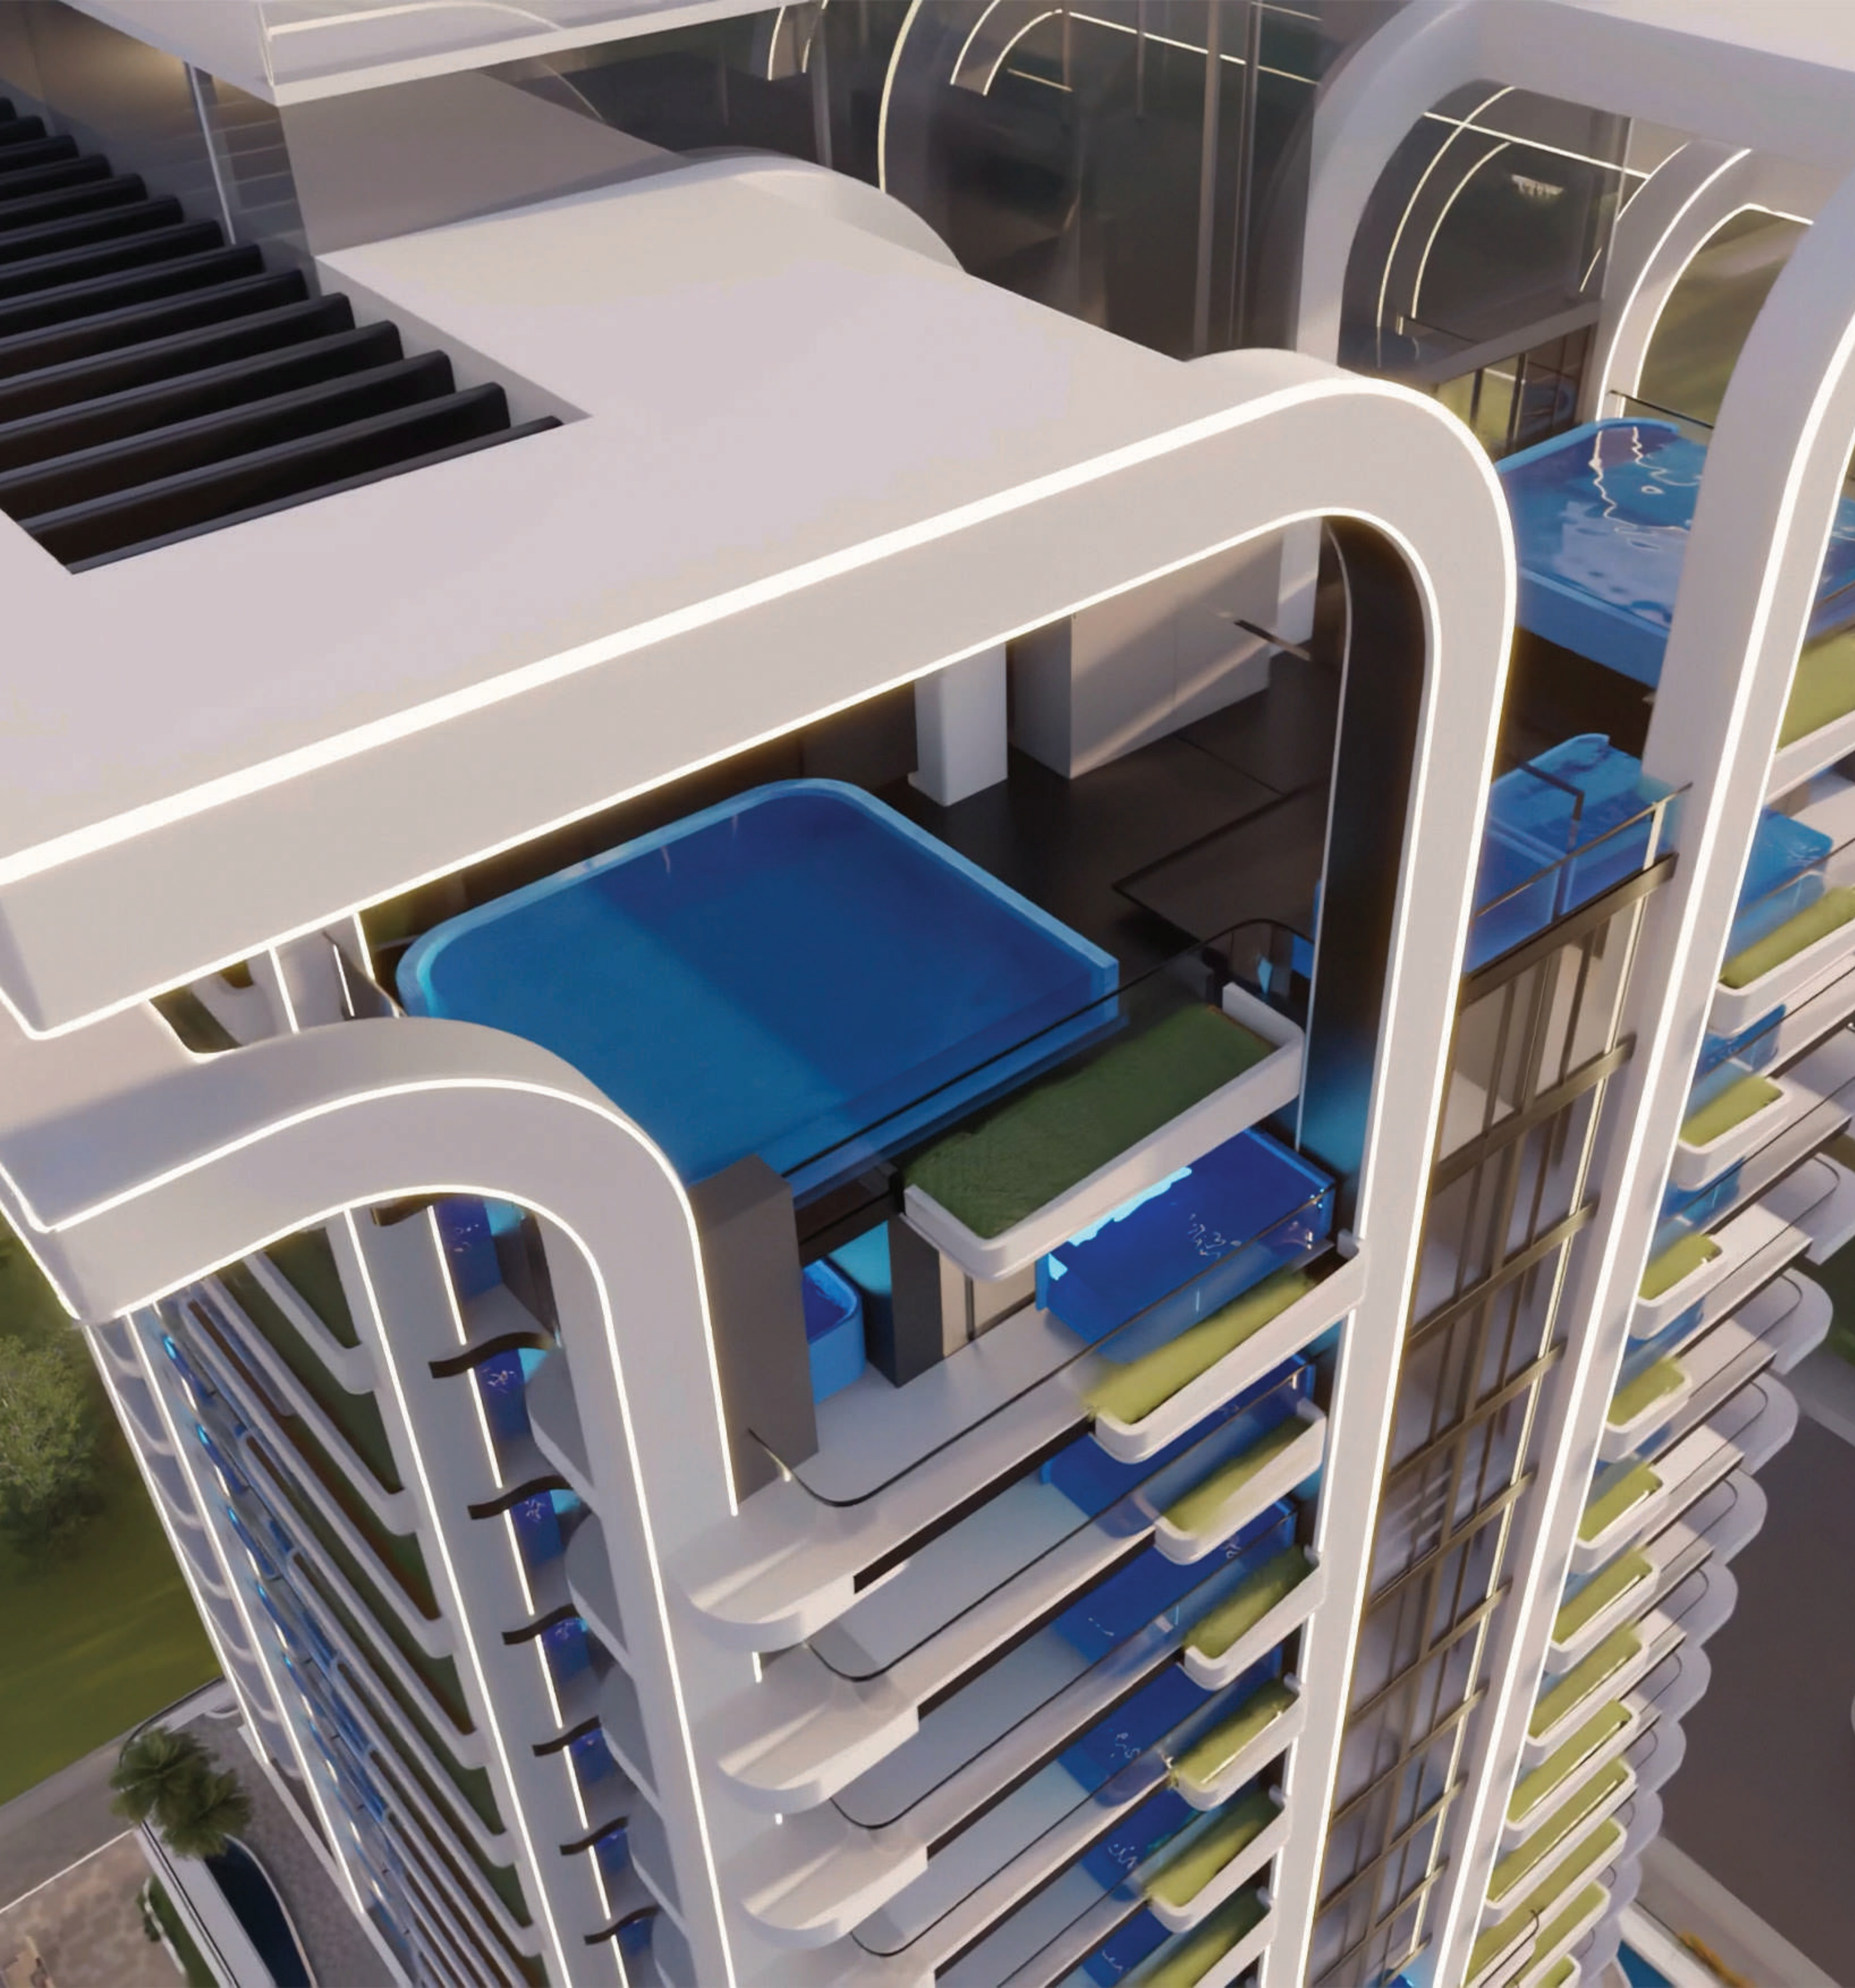

SAMANA
Manhattan

Elegantly Opulent

SAMANA
DEVELOPERS

A Symphony of Elegance & Modernity

SAMANA Manhattan – an exceptional residential development that sets a new standard for contemporary living. This innovative project by SAMANA Developers, located in Jumeirah Village Circle (JVC), is designed to provide residents with an unparalleled lifestyle; blended with luxurious amenities, stunning designs, and a prime location.

SAMANA
Manhattan

A World of Opulence

SAMANA Manhattan is an architectural masterpiece, showcasing sleek lines, contemporary elements, and a harmonious blend of glass and metal. The building's modern design stands as a testament to sophistication and elegance, setting it apart as an iconic landmark in Jumeirah Village Circle.

Redefined Comfort

Nestled in the heart of Jumeirah Village Circle, SAMANA Manhattan offers residents a strategic location that effortlessly blends tranquility with convenience. Situated within easy reach of major highways and key destinations, this prime address ensures effortless connectivity to Dubai's thriving business hubs, world-class entertainment venues, and a host of retail and dining options.