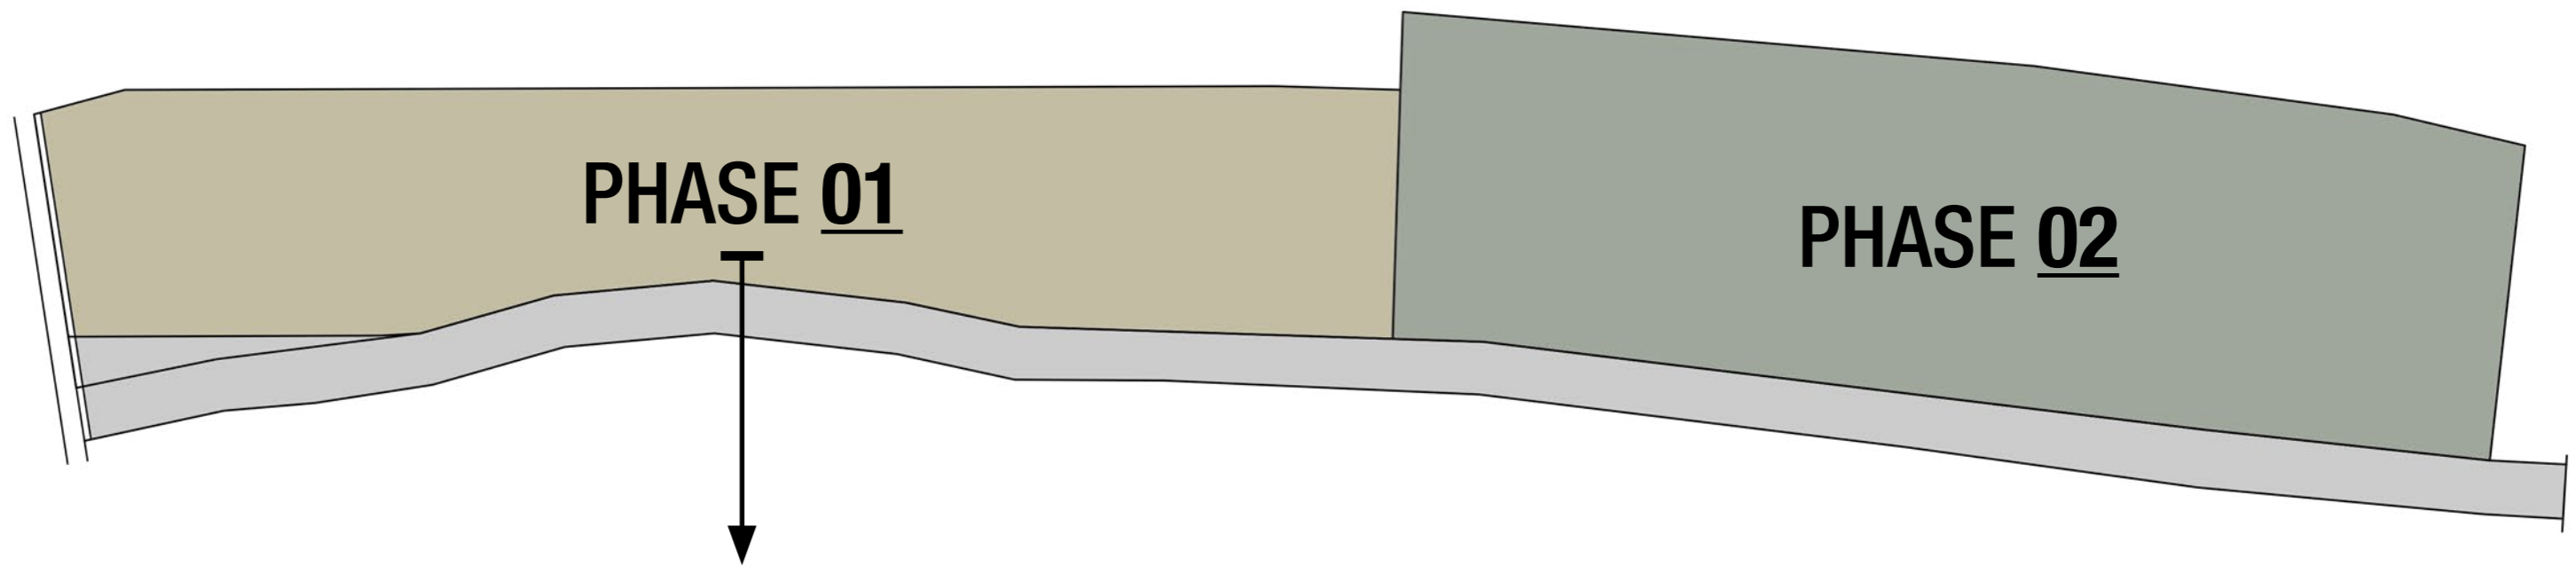

Jl. Gunung Salak
Gg. Salak Manis
Denpasar, Bali

[Click here to open the location in Google maps](#)

SITE

PROJECT SITE

Total Plot Area : 36,5 Are (3.650 m²)

Land Orientation : North-South

Phase 01 Plot Area : 16,25 Are (1.625 m²)