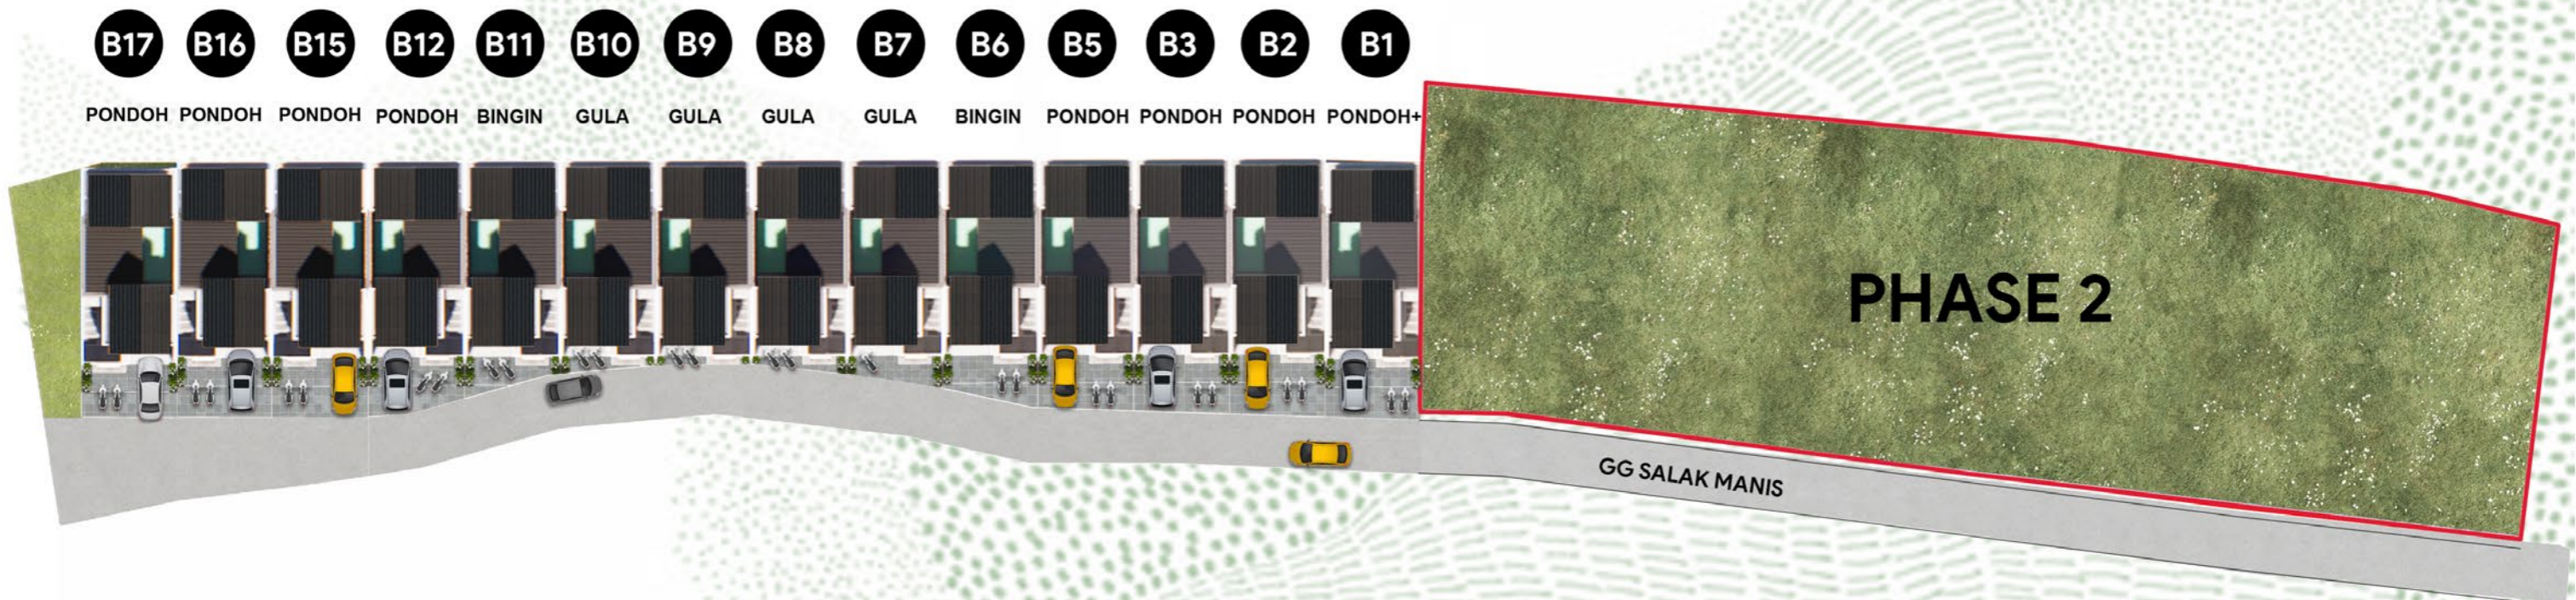

SITE PLAN

Phase 01 Plot Area : 16,25 Are (1.625 m²)
Total Villa : 14 Units

PHASE 01

2 Bedrooms Villa

Build Area

- Num. B1 : 77,15 m²
- Num. B2-B17 : 72,86 m²

SARKARA VILLA - PHASE 01

- Pondok+ : 1 units - With Carport
- Pondok : 7 units - With Carport
- Gula : 4 units - Without Carport
- Bingin : 2 units - With Carport (City Car)

Developed by **PT. Tritunggal Surya Jaya**

This document is the intellectual property of PT. Tritunggal Surya Jaya and may not be used, reproduced, copied or replicated, in any form, without the written permission and approval, or consent from PT. Tritunggal Surya Jaya. On no account this drawing be scaled.