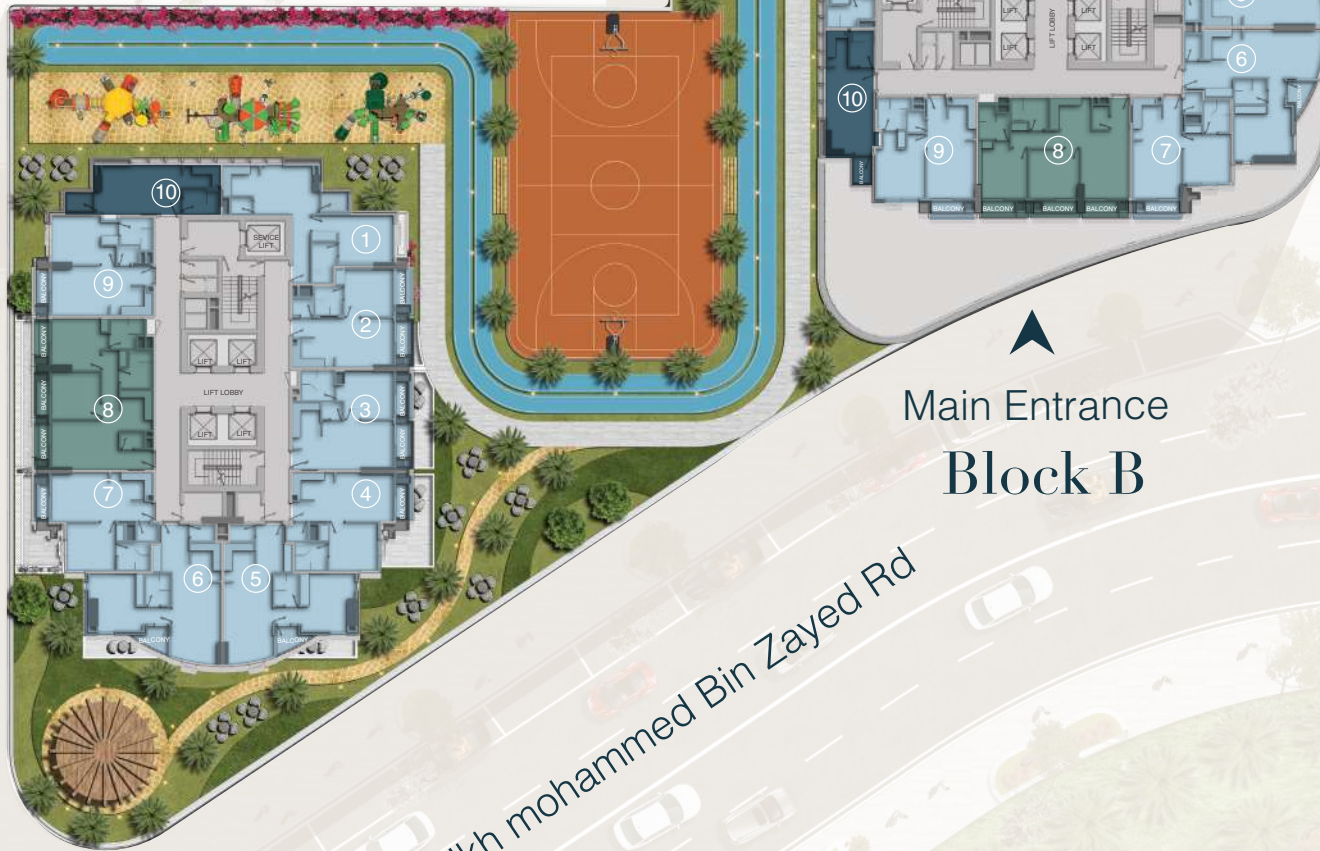

Main Entrance
Block A

Studio

One BR

Two BR

Main Entrance
Block B

Sheikh Mohammed Bin Zayed Rd

Al Khail Rd

Cloud Tower Lvl

5-7-9-11-13-15-17-19-21

Main Entrance
Block A

Studio

One BR

Two BR

Main Entrance
Block B

Al Khail Rd

Sheikh mohammed Bin Zayed Rd

Cloud Tower Lvl

6-8-10-12-14-18-20

Main Entrance
Block A

- Studio
- One BR
- Two BR

Main Entrance
Block B

Sheikh Mohammed Bin Zayed Rd

Al Khail Rd

Cloud Tower Lvl 22