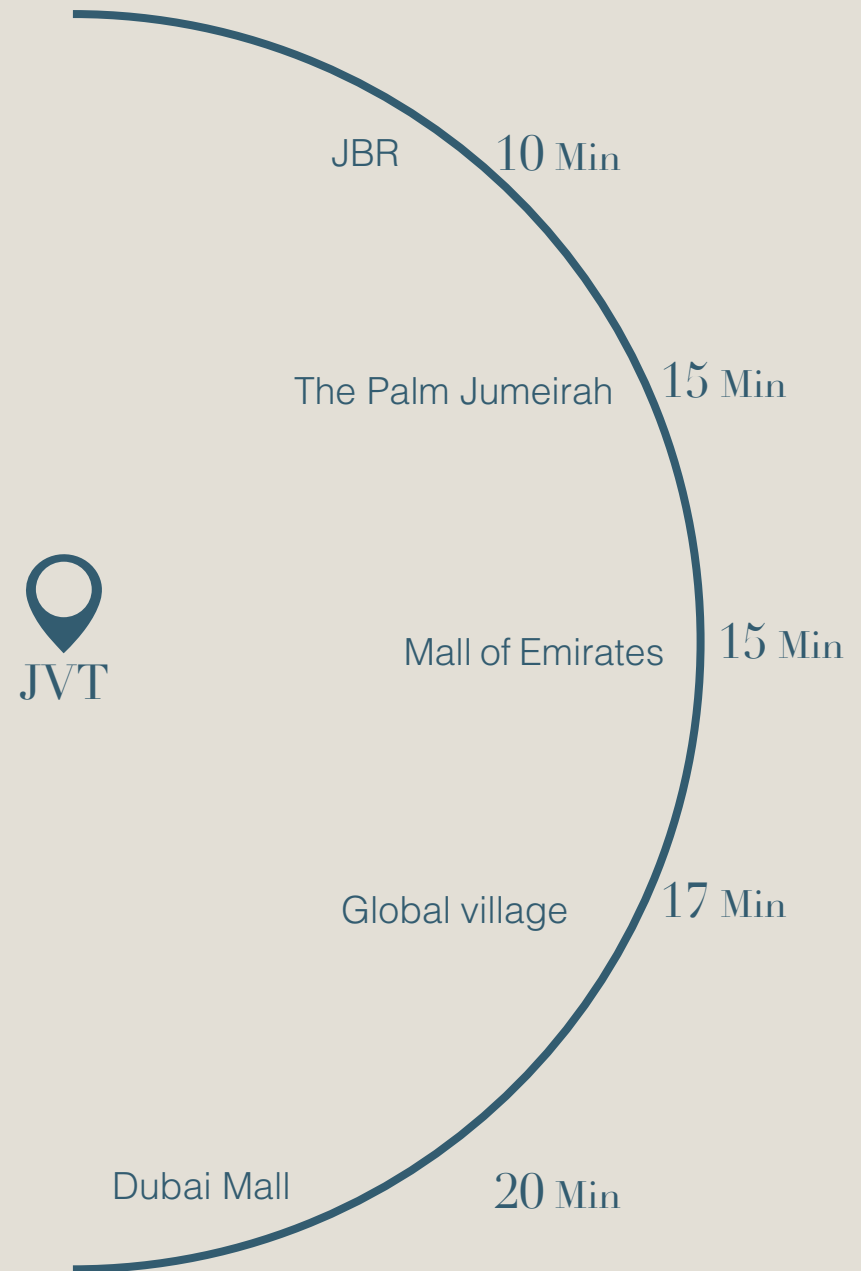

AL QUOZ القرى

THE PALM JUMEIRAH نخلة جميرا

AL QUOZ INDUSTRIAL AREA 3

Palm Jumeirah

AL BARSHA 1

BARSHA HEIGHTS

DUBAI MARINA

AL BARSHA البرشاء

JUMEIRAH LAKES TOWERS أبراج بحيرات الجميرا

JUMEIRAH VILLAGE CIRCLE قرية جميرا الدائرية

JUMEIRAH VILLAGE TRIANGLE

ARABIAN RANCHES المراعي العربية

MOTOR CITY

JEBEL ALI VILLAGE قرية جبل علي

DUBAI PRODUCTION CITY

AL WAFRA POWER
SHEIKH MOHAMMED BIN RASHID ROAD

AL RAJAH AVENUE
AL RAJAH ROAD

LOCATION

Cloud Towers is located in the heart of Dubai at the crossroads of culture, entertainment and luxury Life, JVT is a dream place to live in for all.

It is located in the center of all main locations, accessible from Sheikh Zayed Road, Emirates Road, Al Khail Road and Sheikh Mohammad Bin Zayed road.

Whether you want to go towards south or north, you'll find your detour in the easiest possible way.