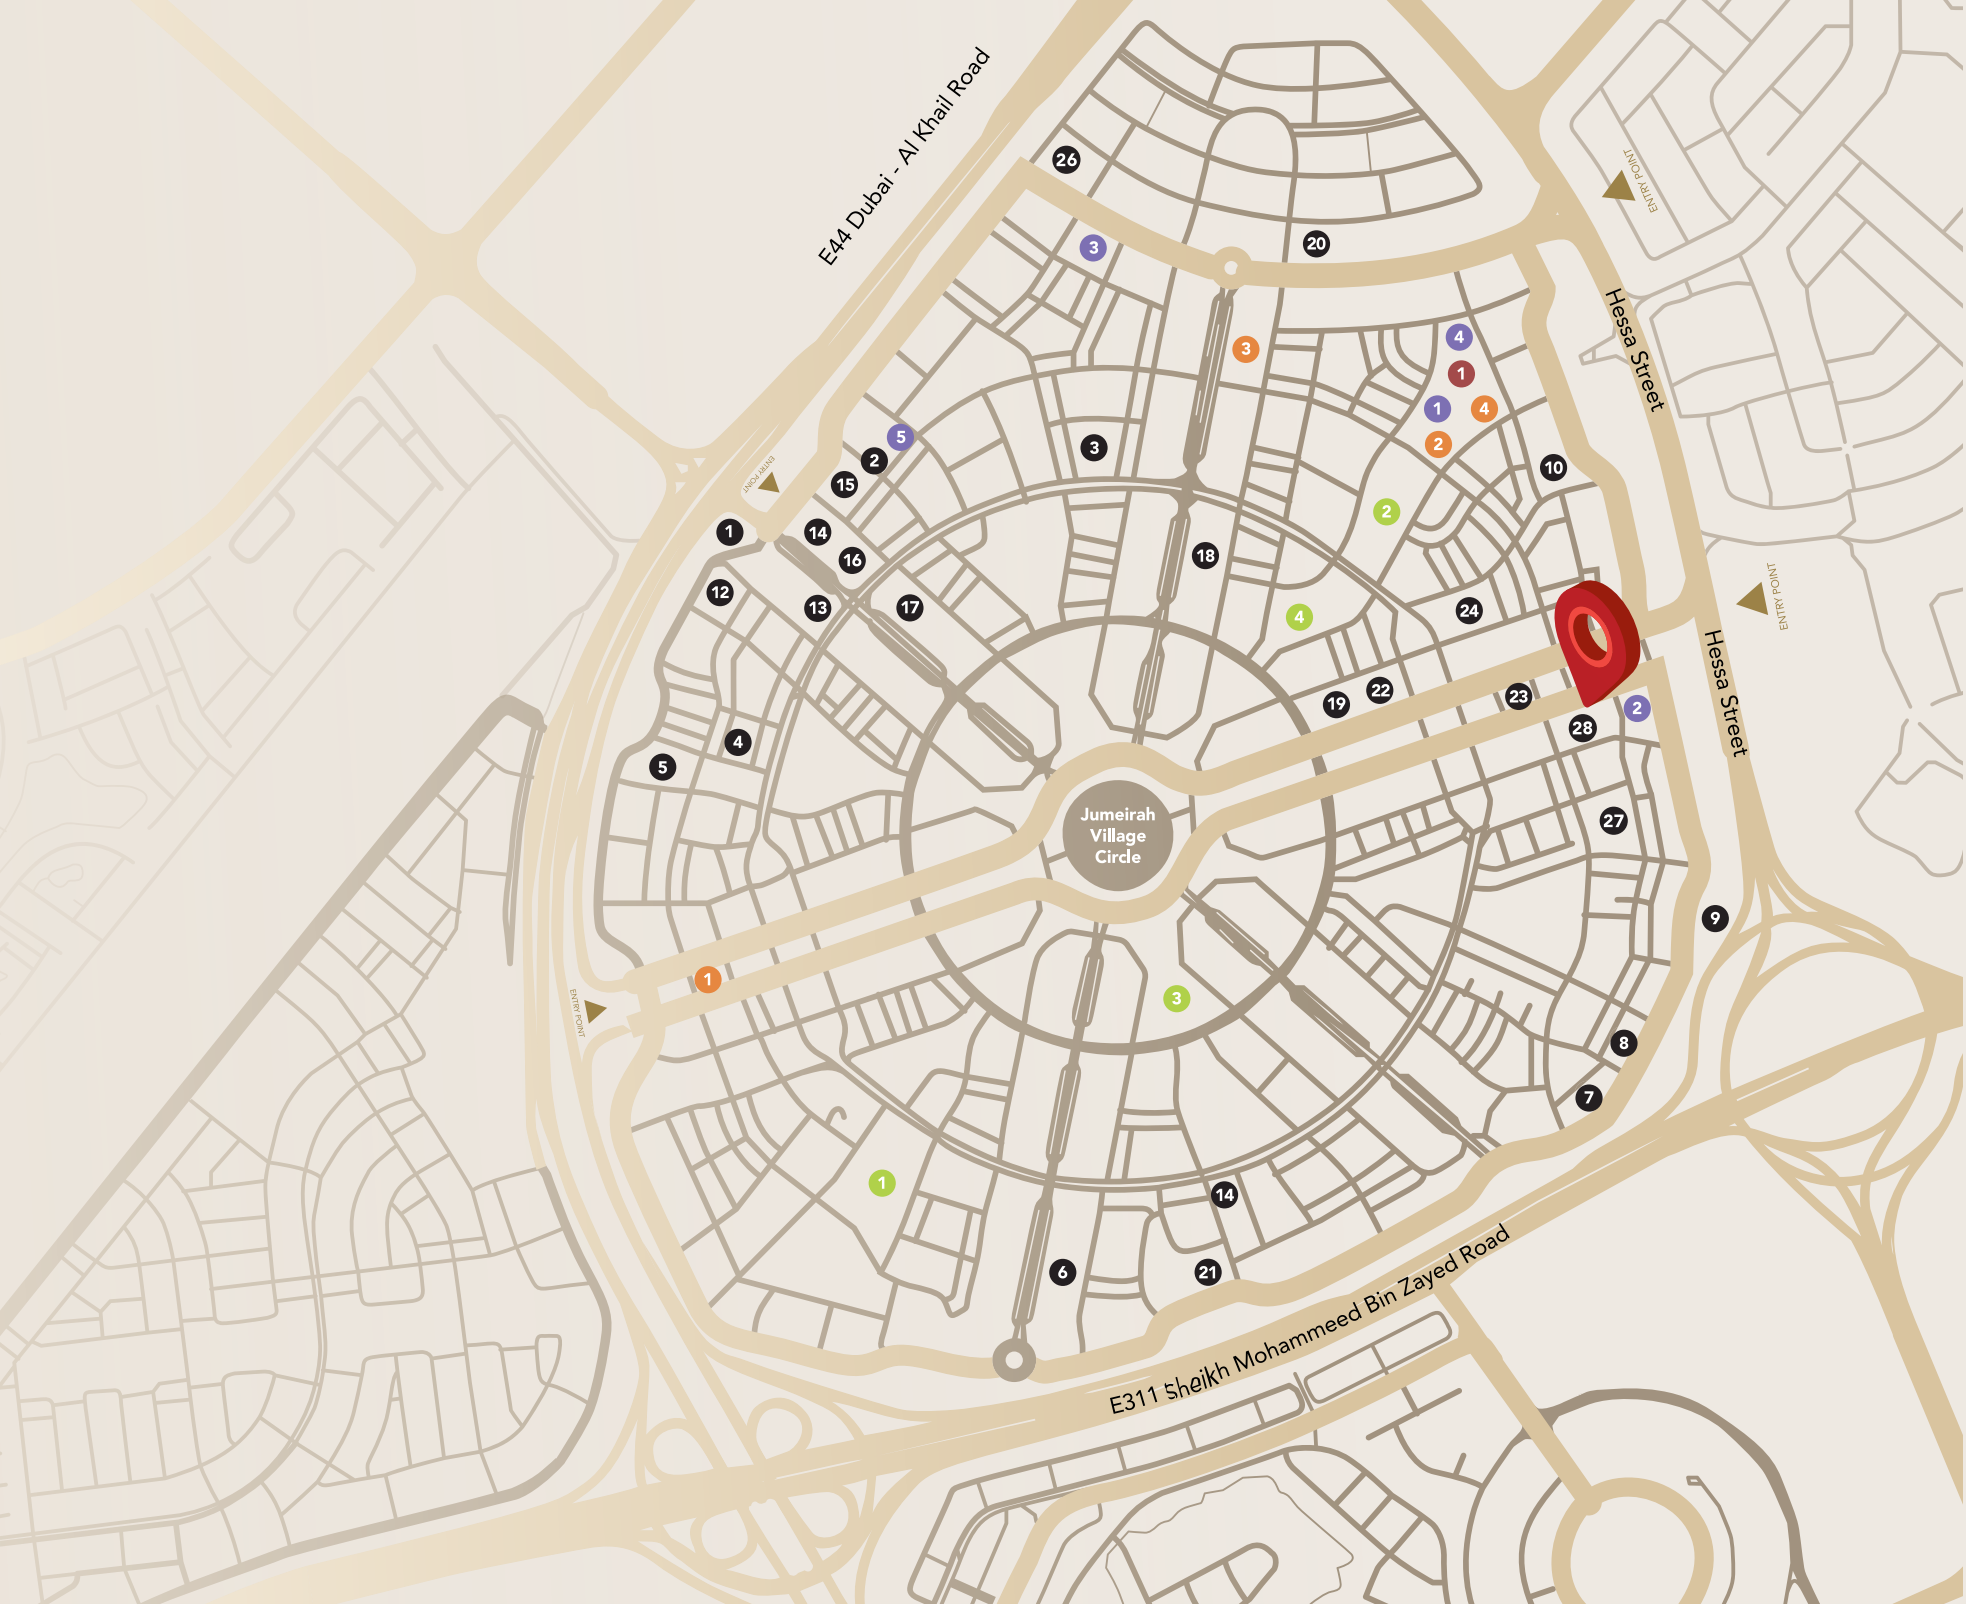

HOSPITAL/CLINIC

1. Aster Medical Clinic
2. Life Medical Center
3. Magnum Family Medical Center
4. Dr. Joy Dental Clinic

BINGHATTI PROJECTS

1. Binghatti Gate
2. Binghatti Heights
3. Binghatti Mirage
4. Binghatti Rose
5. Binghatti Jasmine
6. Binghatti Crest
7. Binghatti Luna
8. Binghatti Nova
9. Binghatti Gems
10. Binghatti Crescent
11. Dawn by Binghatti
12. Binghatti Onyx
13. Binghatti Emerald
14. Binghatti House
15. Binghatti Corner
16. Binghatti Lavender
17. Binghatti Orchid
18. Binghatti Amber
19. Binghatti Gardenia
20. Binghatti Azure
21. Binghatti Venus
22. Binghatti Tulip
23. Binghatti Phantom
24. Binghatti Galaxy
25. Binghatti Phoenix
26. Dusk by Binghatti
27. Binghatti Aurora
28. Binghatti Grove

SCHOOL

1. JSS International School
2. Kids World Nursery
3. Ladybird Nursery

PARK

1. Halfa Park
2. RootsCamp
3. Community Park South
4. Community Park North

SUPERMARKET

1. Spinneys
2. Grandiose
3. Choithrams
4. Nesto Hypermarket
5. Viva Supermarket

BINGHATTI GROVE

Paths to The Greater Whole

Grove's considered location in Jumeirah Village Circle, a gateway to major routes and transit options, unlocks access to Dubai's wider wonder. From the heart of Downtown

to the soft shores of Dubai Creek Harbour, the city becomes a place to constantly thrive. Embrace the freedom to explore, connect, and experience the limitlessness that

Click the icon to access
Grove's location.