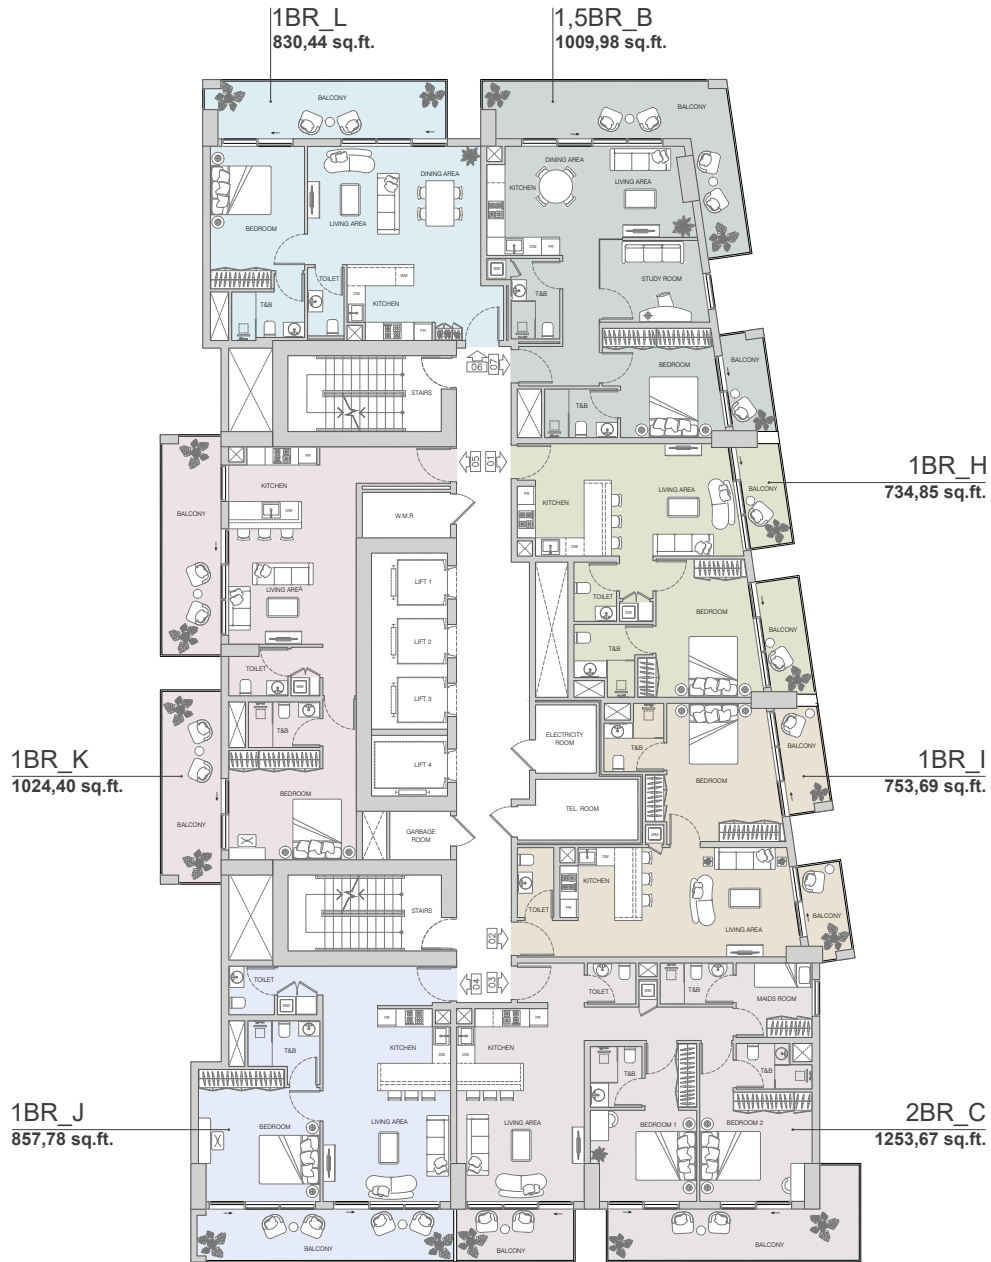

W1NNER
TOWER

Object 1

Dubai Is a Gallery,
and Buildings Are Showpieces

District 04, Jumeirah Village Triangle

Building configuration:

B+G+5P+20+R RETAIL 1, 2

Anticipated Handover: March 2026

Anticipated Service Charge: AED 15/Sq.Ft.

W1NNER Tower is a 26-story project where aesthetics and design meet an active and healthy lifestyle! Every inch of the house is thoughtfully crafted for sports and entertainment, offering everything from a traditional outdoor gym to sports simulators on gaming consoles.

W1NNER
TOWER

Object
1

Floor plans

TYPICAL FLOOR PLAN

FLOOR: 1

WINNER
TOWER

TYPICAL FLOOR PLAN

FLOOR: 2 / 4 / 5 / 7 / 8 / 10 / 11 / 13 / 14 / 16 / 17 / 19 / 20

WINNER
TOWER

TYPICAL FLOOR PLAN

FLOOR: 3 / 6 / 9 / 12 / 15 / 18

WINNER
TOWER

WINNER
TOWER

Object 1
object-1.com