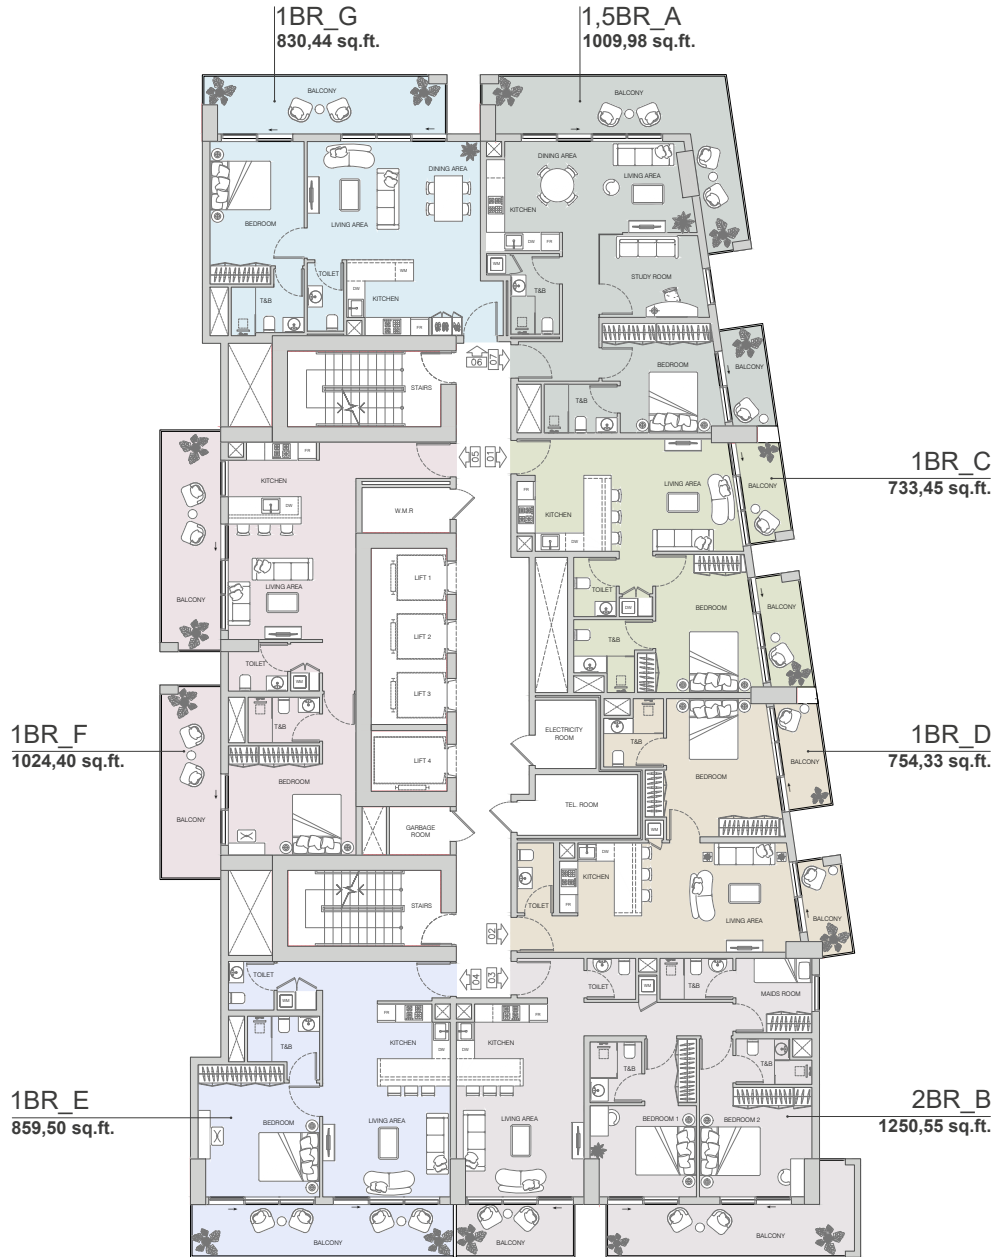

W1NNER
TOWER

Object 1

Dubai Is a Gallery,
and Buildings Are Showpieces

District 04, Jumeirah Village Triangle

Building configuration:

B+G+5P+20+R RETAIL 1, 2

Anticipated Handover: March 2026

Anticipated Service Charge: AED 15/Sq.Ft.

W1NNER Tower is a 26-story project where aesthetics and design meet an active and healthy lifestyle! Every inch of the house is thoughtfully crafted for sports and entertainment, offering everything from a traditional outdoor gym to sports simulators on gaming consoles.

W1NNER
TOWER

Object
1

Floor plans

TYPICAL FLOOR PLAN

FLOOR: 1

WINNER
TOWER

TYPICAL FLOOR PLAN

FLOOR: 2 / 4 / 5 / 7 / 8 / 10 / 11 / 13 / 14 / 16 / 17 / 19 / 20

WINNER
TOWER

TYPICAL FLOOR PLAN

FLOOR: 3 / 6 / 9 / 12 / 15 / 18

WINNER
TOWER

WINNER
TOWER

Object 1
object-1.com