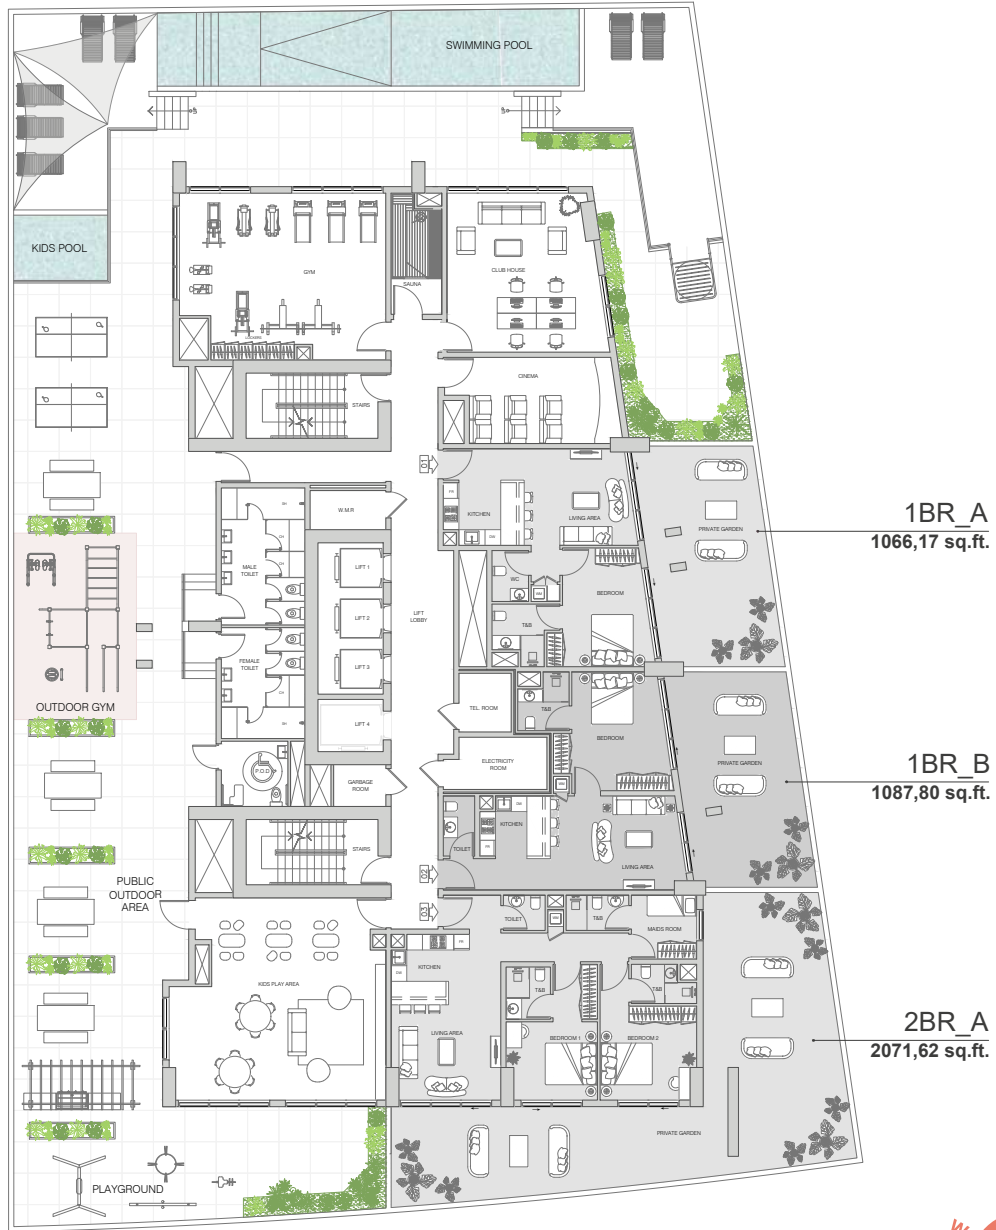

W1NNER
TOWER

Object 1

Dubai Is a Gallery,
and Buildings Are Showpieces

District 04, Jumeirah Village Triangle

Building configuration:

B+G+5P+20+R RETAIL 1, 2

Anticipated Handover: March 2026

Anticipated Service Charge: AED 15/Sq.Ft.

W1NNER Tower is a 26-story project where aesthetics and design meet an active and healthy lifestyle! Every inch of the house is thoughtfully crafted for sports and entertainment, offering everything from a traditional outdoor gym to sports simulators on gaming consoles.

W1NNER
TOWER

Object
1

Floor plans

TYPICAL FLOOR PLAN

FLOOR: 1

WINNER
TOWER

TYPICAL FLOOR PLAN

FLOOR: 2 / 4 / 5 / 7 / 8 / 10 / 11 / 13 / 14 / 16 / 17 / 19 / 20

WINNER
TOWER

TYPICAL FLOOR PLAN

FLOOR: 3 / 6 / 9 / 12 / 15 / 18

WINNER
TOWER

WINNER
TOWER

Object 1
object-1.com