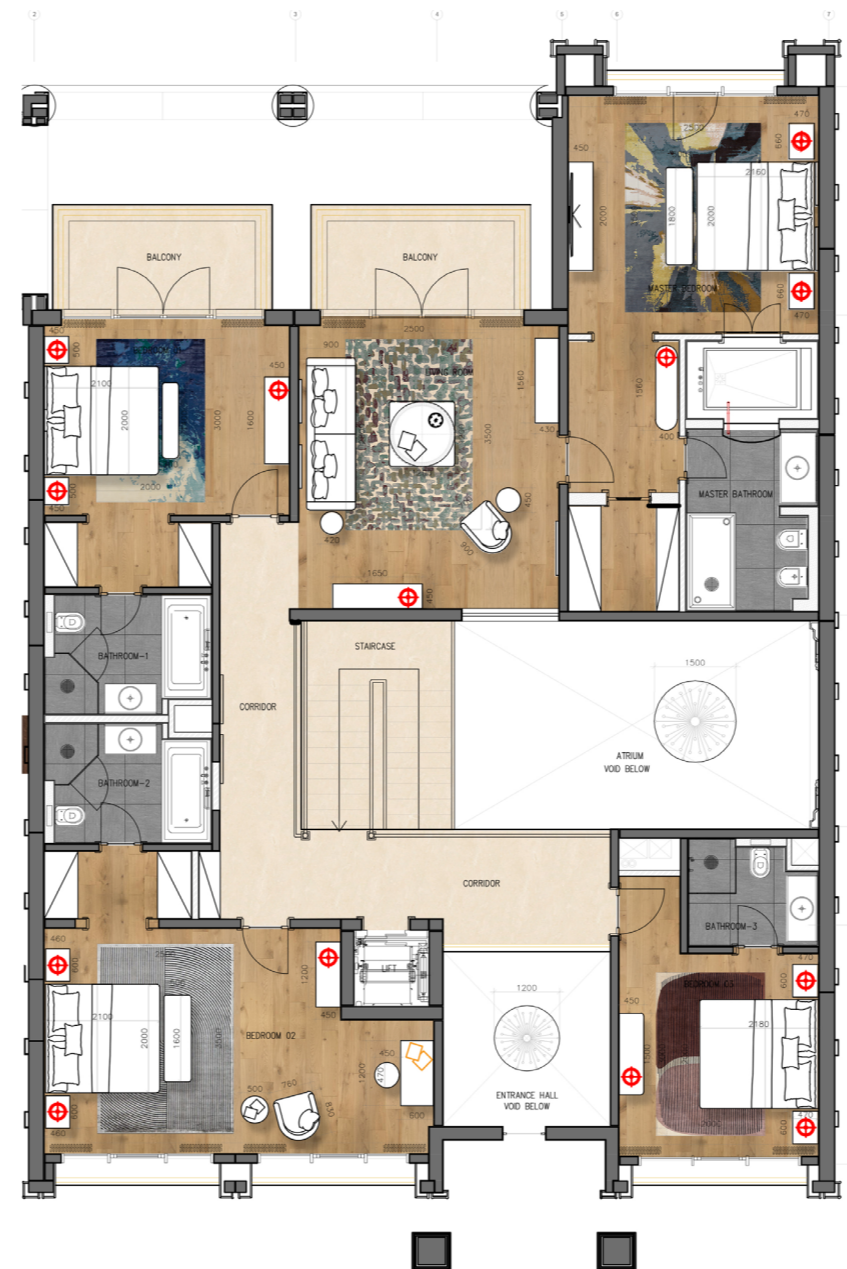

Beach / Seafront Villa

GROUND FLOOR

FIRST FLOOR

GROUND FLOOR AREAS	
Internal Area	296 Sqm
Deck Area	104 Sqm
Garden Area	475 Sqm
FIRST FLOOR AREAS	
Internal Area	253 Sqm
Balcony Area	16 Sqm
<hr/>	
Total Area	1,144 Sqm