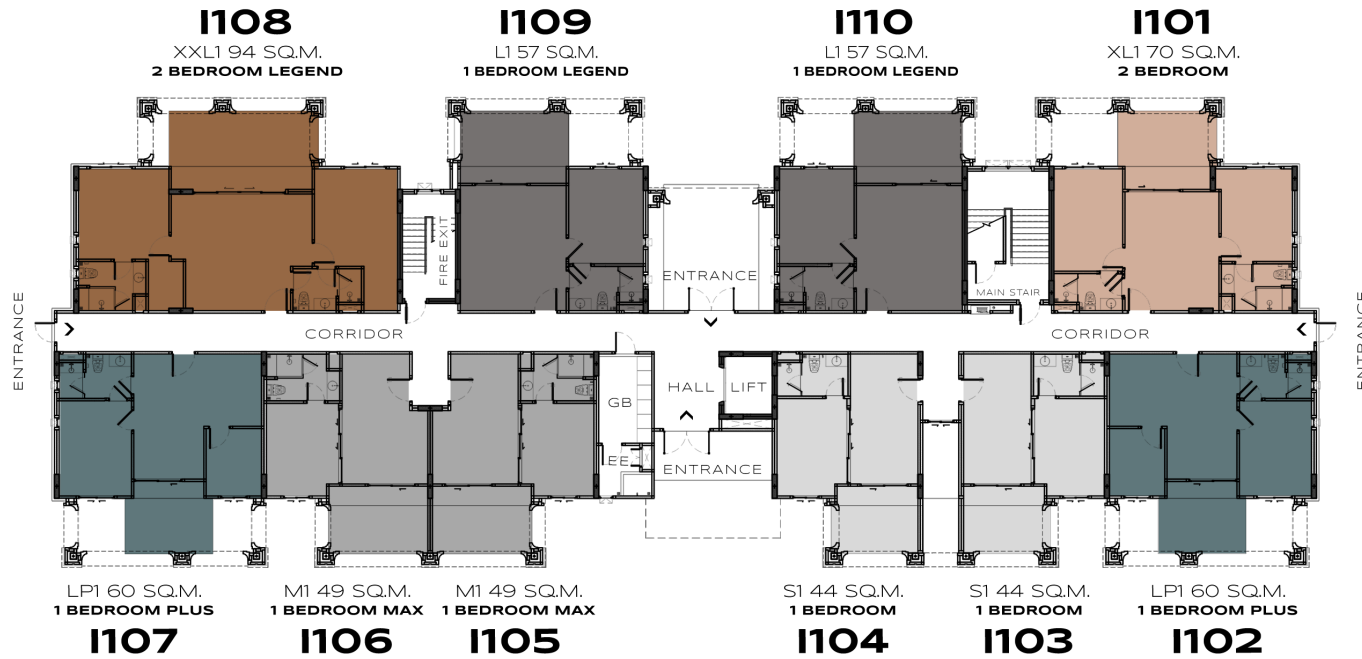

FLOOR PLAN

the **TITLE**
LEGENDARY
 BANG-TAO

BUILDING G 1ST FLOOR

FLOOR PLAN

the **TITLE**
LEGENDARY
 BANG-TAO

BUILDING G 2ND FLOOR

FLOOR PLAN

the **TITLE**
LEGENDARY
 BANG-TAO

H609 LP3 55 SQ.M. 1 BEDROOM PLUS
H608 M5 44 SQ.M. 1 BEDROOM MAX
H607 M5 44 SQ.M. 1 BEDROOM MAX
H606 S3 40 SQ.M. 1 BEDROOM
H605 L3 51 SQ.M. 1 BEDROOM LEGEND

BUILDING H 6TH FLOOR

FLOOR PLAN

the **TITLE**
LEGENDARY
 BANG-TAO

BUILDING H 7TH FLOOR

FLOOR PLAN

the **TITLE**
LEGENDARY
 BANG-TAO

BUILDING I 1ST FLOOR

FLOOR PLAN

the **TITLE**
LEGENDARY
 BANG-TAO

BUILDING I 2ND FLOOR

FLOOR PLAN

FLOOR PLAN

the **TITLE**
LEGENDARY
 BANG-TAO

BUILDING I 6TH FLOOR

FLOOR PLAN

the **TITLE**
LEGENDARY
 BANG-TAO

BUILDING I 7TH FLOOR