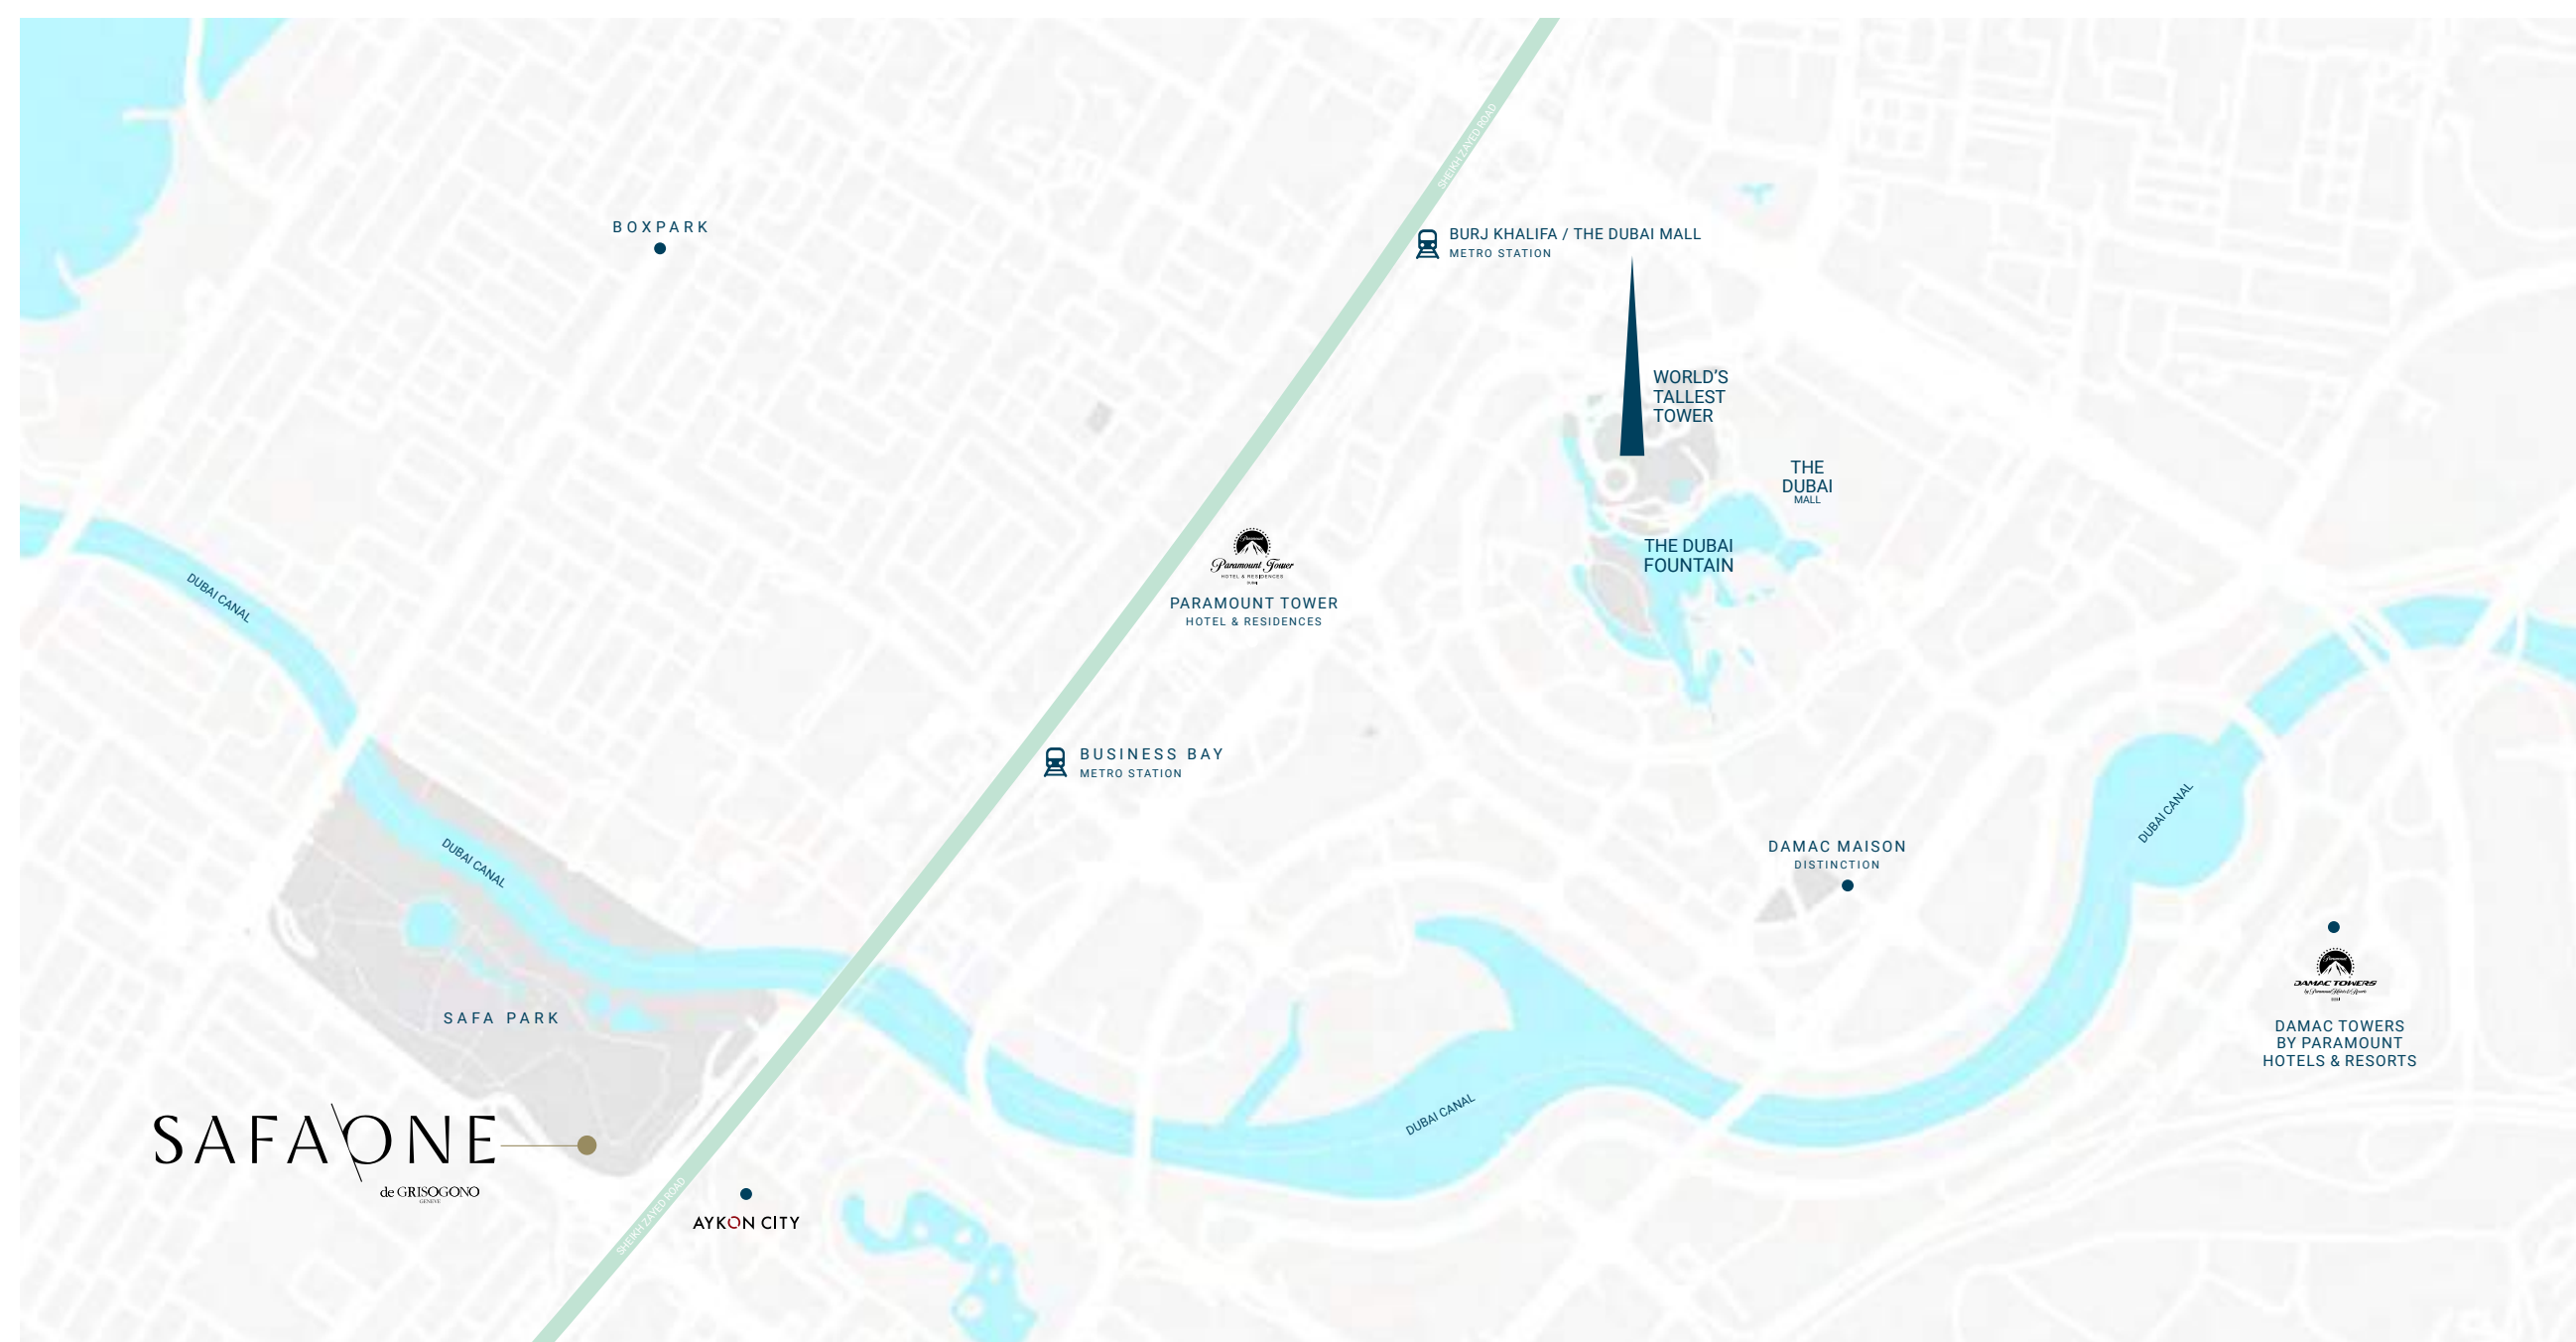

WITNESS NATURE BREAK THE CONFINES OF SAFA PARK AND CAST ITS SPELL UPON SAFA ONE.

Stroll between the Podium's exotic trees and flowers before casting your gaze towards Safa One's two towers, where enchanted gardens ascend the building like a necklace of jade, strung from the sky.

Y
R
J
X
J
L
E
O
E
R
J
T
A
N
E
H
T

LUXURY IS A
LOCATION
LIKE NO OTHER

LIVE IN THE HEART OF THE CITY,
WITH YOUR FINGER ON THE PULSE OF NOW.

Safa One's central location allows you to gaze upon sweeping views of Safa Park, World Islands and Bulgari Island from one side, and breathtaking vistas towards Burj Al Arab, Palm Jumeirah and Atlantis on the other.