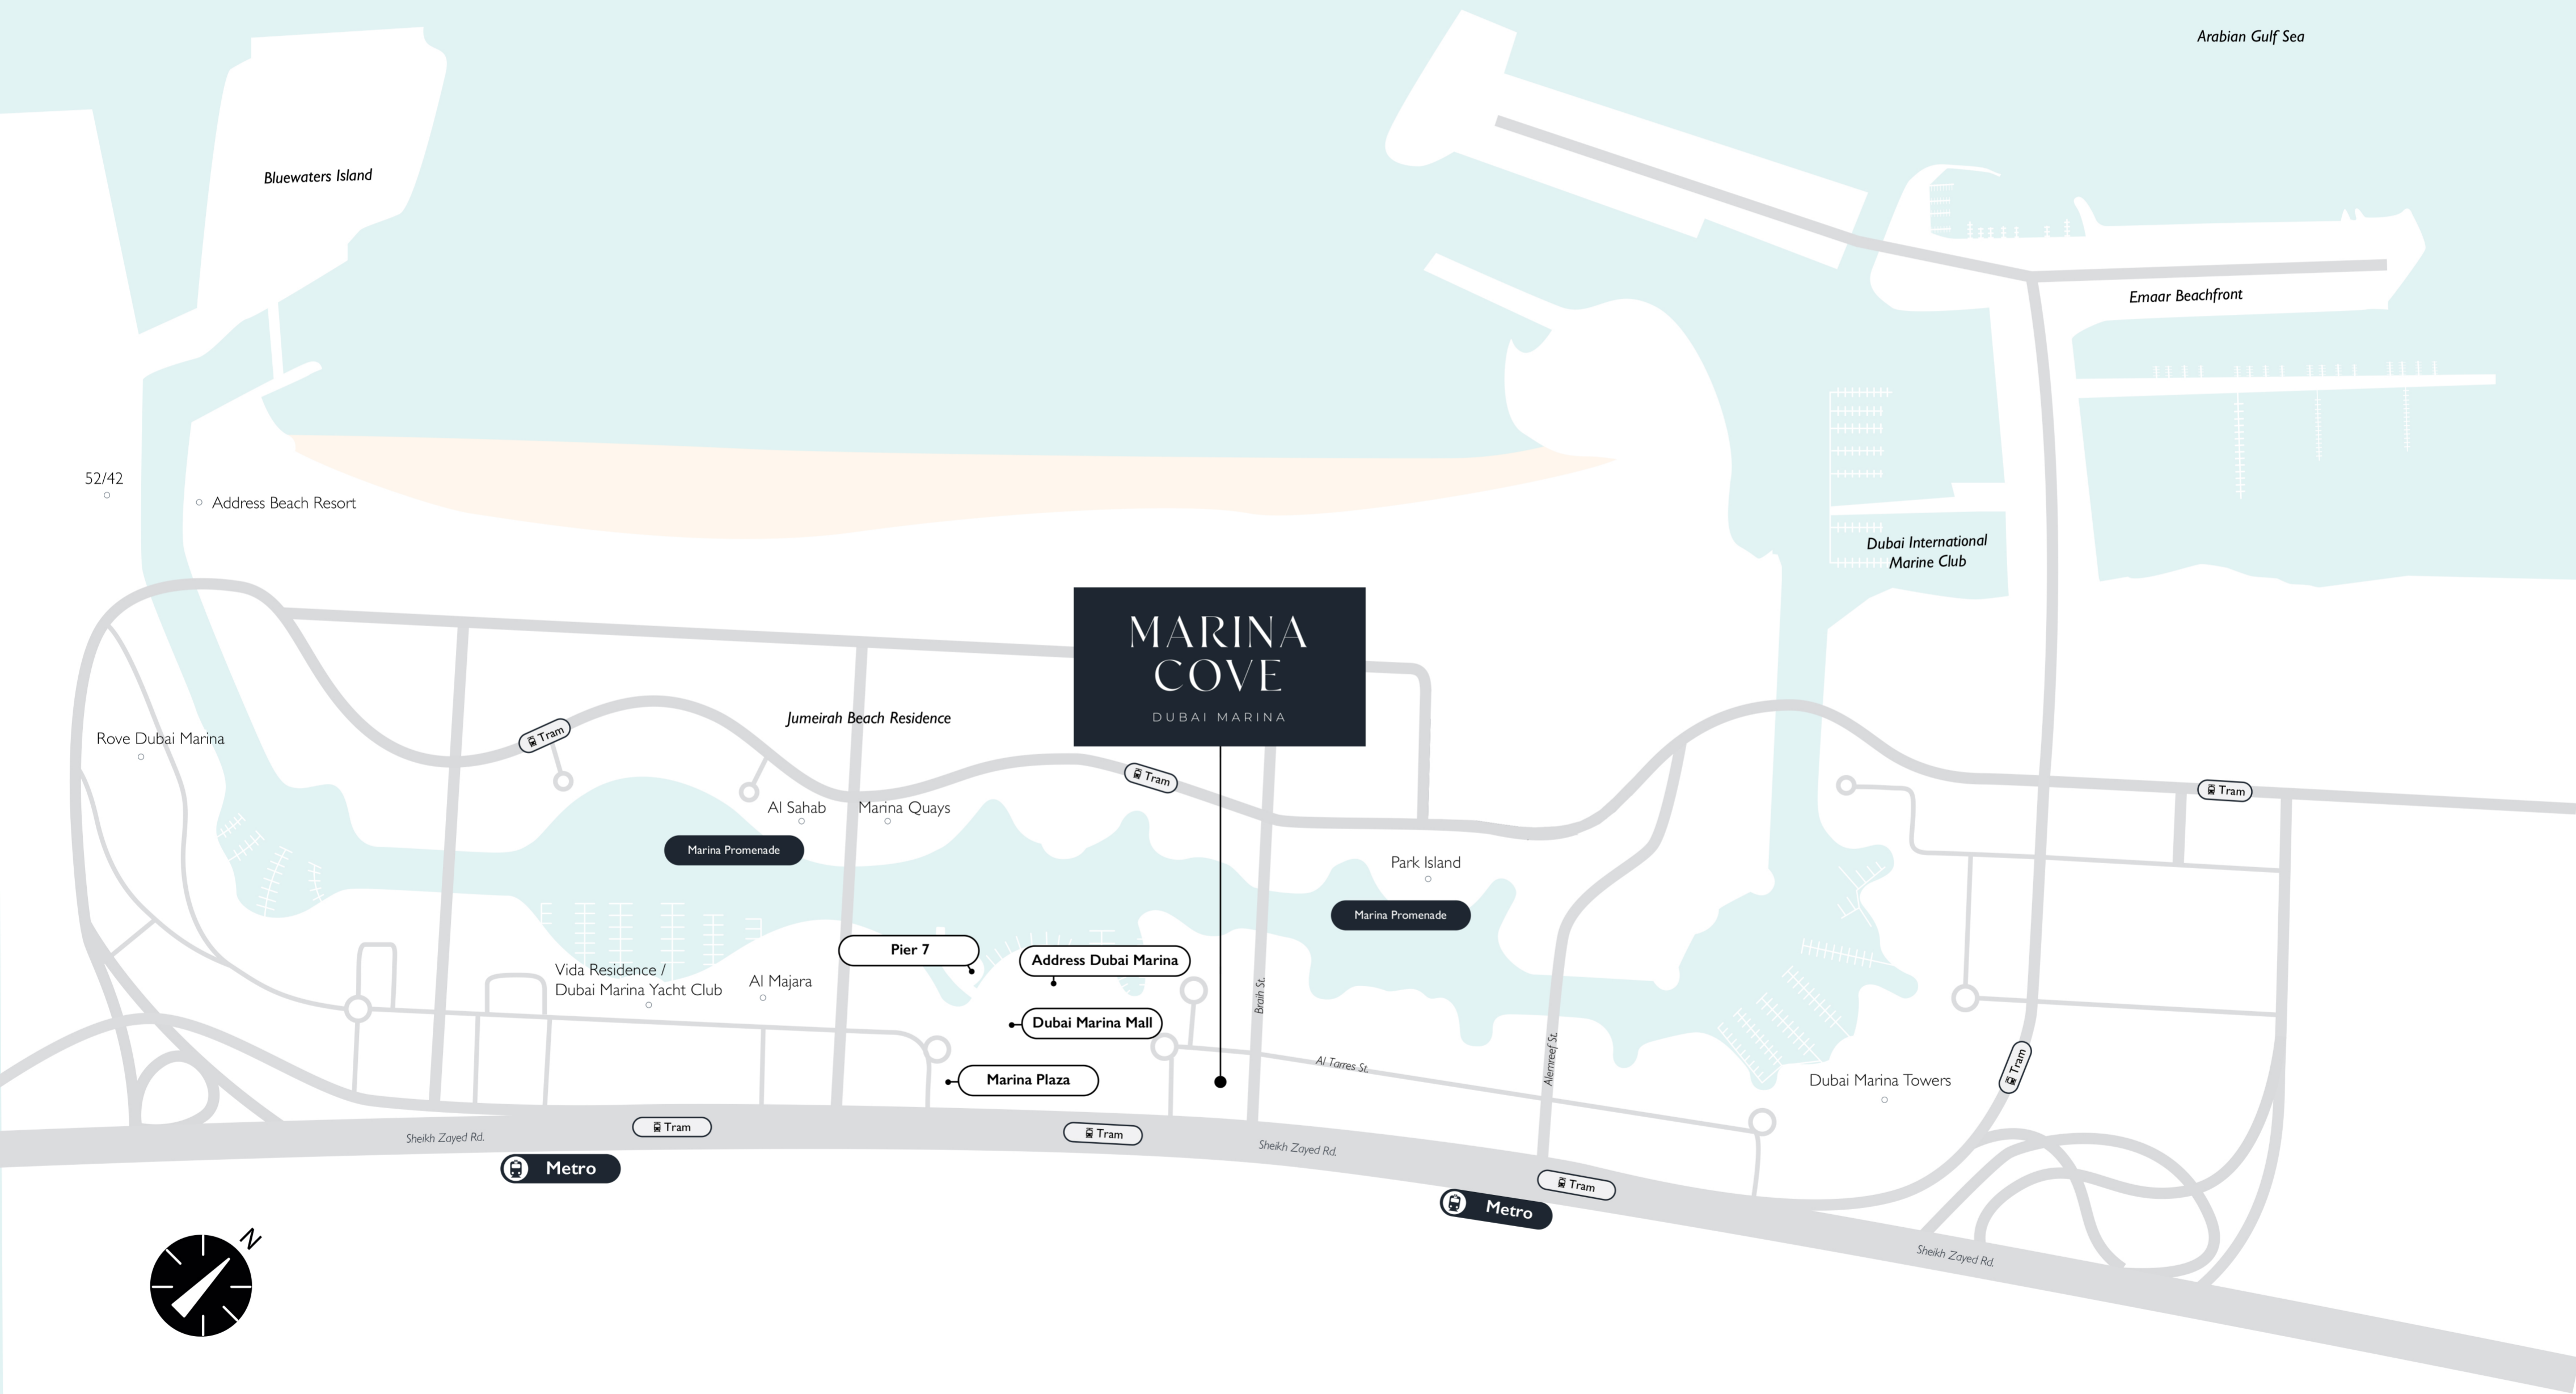

DUBAI MARINA

EMAAR

Arabian Gulf Sea

Bluewaters Island

Emaar Beachfront

52/42

Address Beach Resort

Dubai International Marine Club

MARINA COVE
DUBAI MARINA

Rove Dubai Marina

Jumeirah Beach Residence

Al Sahab

Marina Quays

Marina Promenade

Park Island

Marina Promenade

Vida Residence /
Dubai Marina Yacht Club

Al Majara

Pier 7

Address Dubai Marina

Dubai Marina Mall

Marina Plaza

Dubai Marina Towers

Sheikh Zayed Rd.

Sheikh Zayed Rd.

Sheikh Zayed Rd.