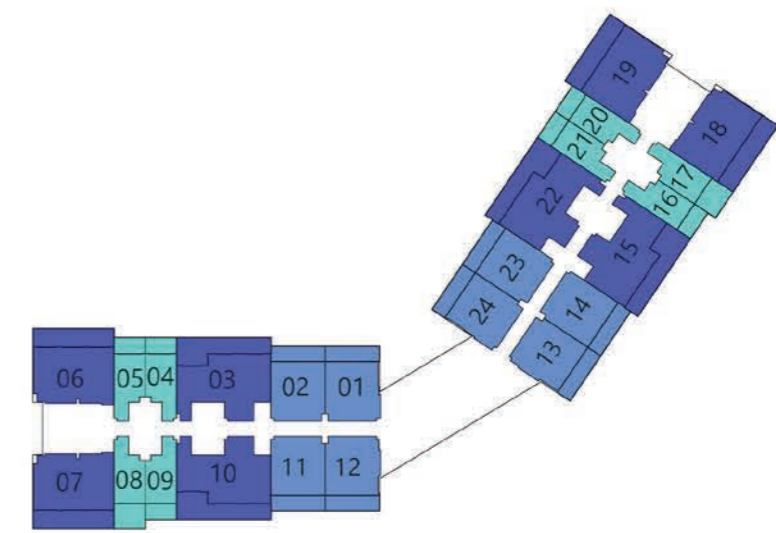

DIAMONDZ

BY **DANUBE**

FLOOR PLANS

UPTOWN - JLT
DUBAI

12TH FLOOR

13TH - 31ST FLOOR

33RD - 42ND FLOOR

43RD - 55TH FLOOR

56TH - 59TH FLOOR

60TH FLOOR

DIAMONDZ

- STUDIO**
- 1 BEDROOM**
- 2 BEDROOM**
- 3 BEDROOM**
- 4 BEDROOM**

4 BEDROOM

AREA (Sq.Ft)

Apartment
1,425 to 1,433

Balcony
534 to 539

Total
1,959 to 1,973

FEATURES :

- Pool
- Maid Room
- Convertible Kitchen

Diamondz

3 BEDROOM

AREA (Sq.Ft)

Apartment
1,153 to 1,161

Balcony
354 to 358

Total
1,507 to 1,519

FEATURES :

- Pool
- Maid Room
- Convertible Kitchen

Diamondz

2 BEDROOM TYPE - B

AREA (Sq.Ft)

Apartment
912 to 921

Balcony
345 to 349