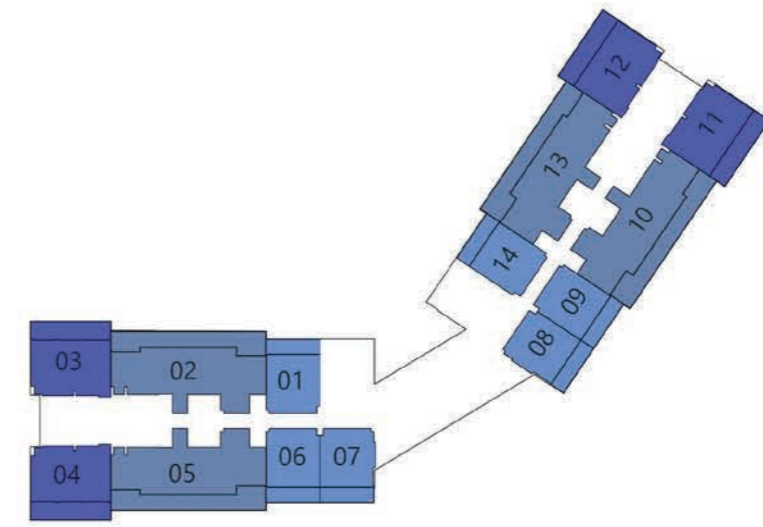

DIAMONDZ

BY **DANUBE**

FLOOR PLANS

UPTOWN - JLT
DUBAI

12TH FLOOR

13TH - 31ST FLOOR

33RD - 42ND FLOOR

43RD - 55TH FLOOR

56TH - 59TH FLOOR

60TH FLOOR

DIAMONDZ

- STUDIO**
- 1 BEDROOM**
- 2 BEDROOM**
- 3 BEDROOM**
- 4 BEDROOM**

4 BEDROOM

AREA (Sq.Ft)

Apartment
1,425 to 1,433

Balcony
534 to 539

Total
1,959 to 1,973

FEATURES :

- Pool
- Maid Room
- Convertible Kitchen

Diamondz

3 BEDROOM

AREA (Sq.Ft)

Apartment
1,153 to 1,161

Balcony
354 to 358

Total
1,507 to 1,519

FEATURES :

- Pool
- Maid Room
- Convertible Kitchen

Diamondz

2 BEDROOM TYPE - B

AREA (Sq.Ft)

Apartment
912 to 921

Balcony
345 to 349