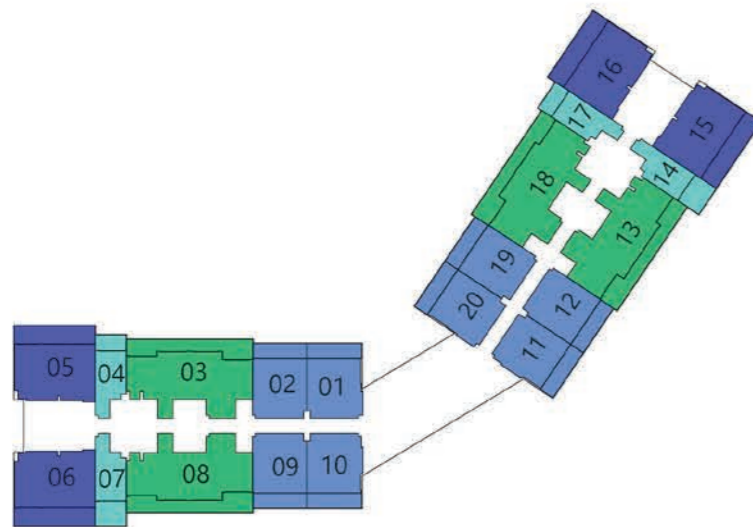

DIAMONDZ

BY **DANUBE**

FLOOR PLANS

UPTOWN - JLT
DUBAI

12TH FLOOR

13TH - 31ST FLOOR

33RD - 42ND FLOOR

43RD - 55TH FLOOR

56TH - 59TH FLOOR

60TH FLOOR

DIAMONDZ

- STUDIO**
- 1 BEDROOM**
- 2 BEDROOM**
- 3 BEDROOM**
- 4 BEDROOM**

4 BEDROOM

AREA (Sq.Ft)

Apartment
1,425 to 1,433

Balcony
534 to 539

Total
1,959 to 1,973

FEATURES :

- Pool
- Maid Room
- Convertible Kitchen

Diamondz

3 BEDROOM

AREA (Sq.Ft)

Apartment
1,153 to 1,161

Balcony
354 to 358

Total
1,507 to 1,519

FEATURES :

- Pool
- Maid Room
- Convertible Kitchen

Diamondz

2 BEDROOM TYPE - B

AREA (Sq.Ft)

Apartment
912 to 921

Balcony
345 to 349