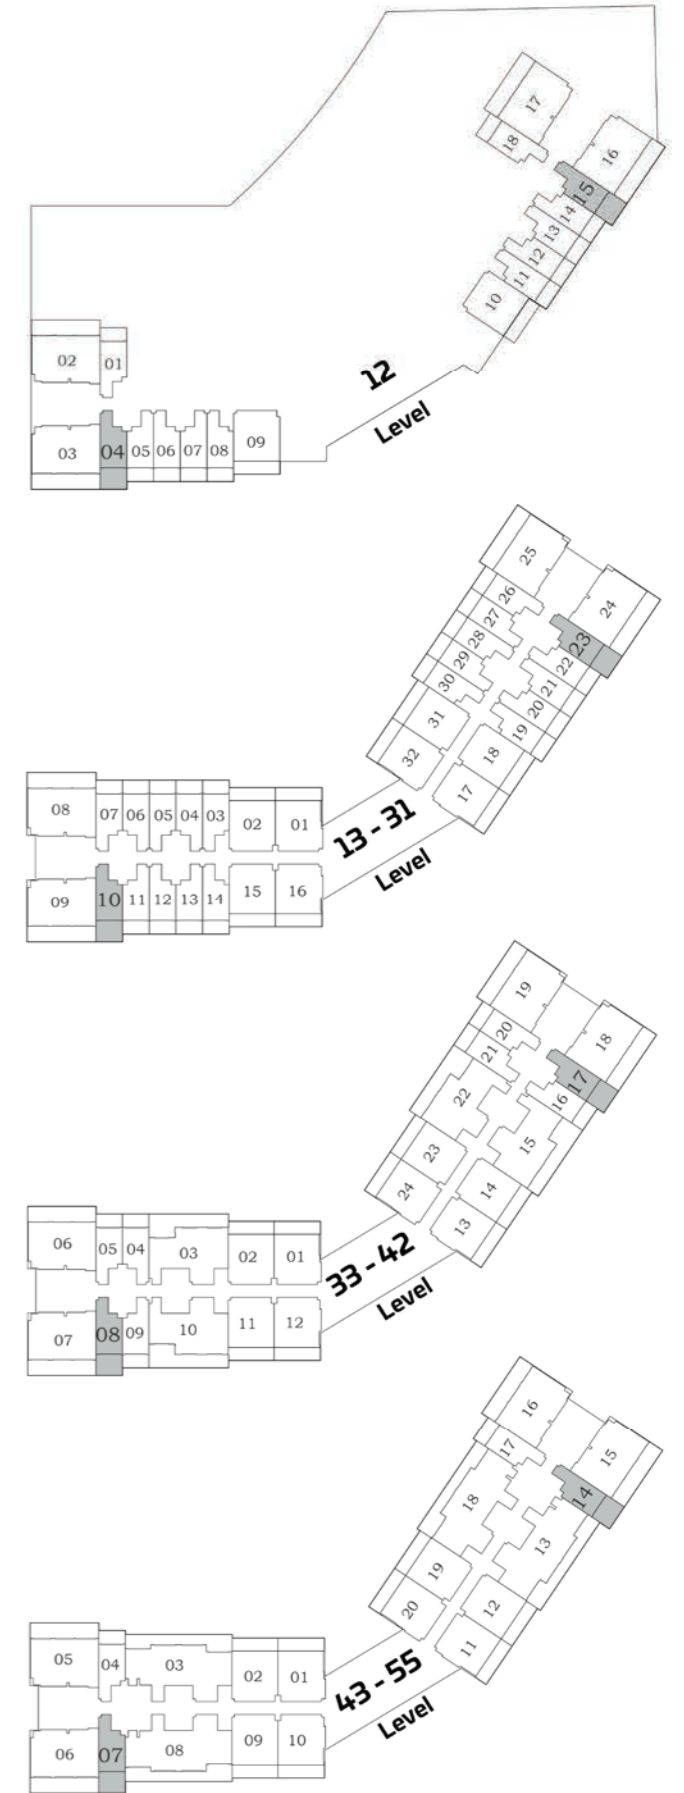

56TH - 59TH FLOOR

60TH FLOOR

DIAMONDZ

- STUDIO**
- 1 BEDROOM**
- 2 BEDROOM**
- 3 BEDROOM**
- 4 BEDROOM**

4 BEDROOM

AREA (Sq.Ft)

Apartment
1,425 to 1,433

Balcony
534 to 539

Total
1,095 to 1,107

FEATURES :

- Pool
- Office

PRESIDENTIAL SUITE

Diamondz

AREA (Sq.Ft)

Apartment
589 to 597

Balcony
150 to 154

FEATURES :

Office

PRESIDENTIAL STUDIO

AREA (Sq.Ft)

Apartment
318 to 326

Balcony
142 to 146

Total
460 to 472

FEATURES :

Pool

Diamondz

STUDIO

AREA (Sq.Ft)

Apartment
318 to 326

Balcony
89 to 93

Total
407 to 419

Diamondz