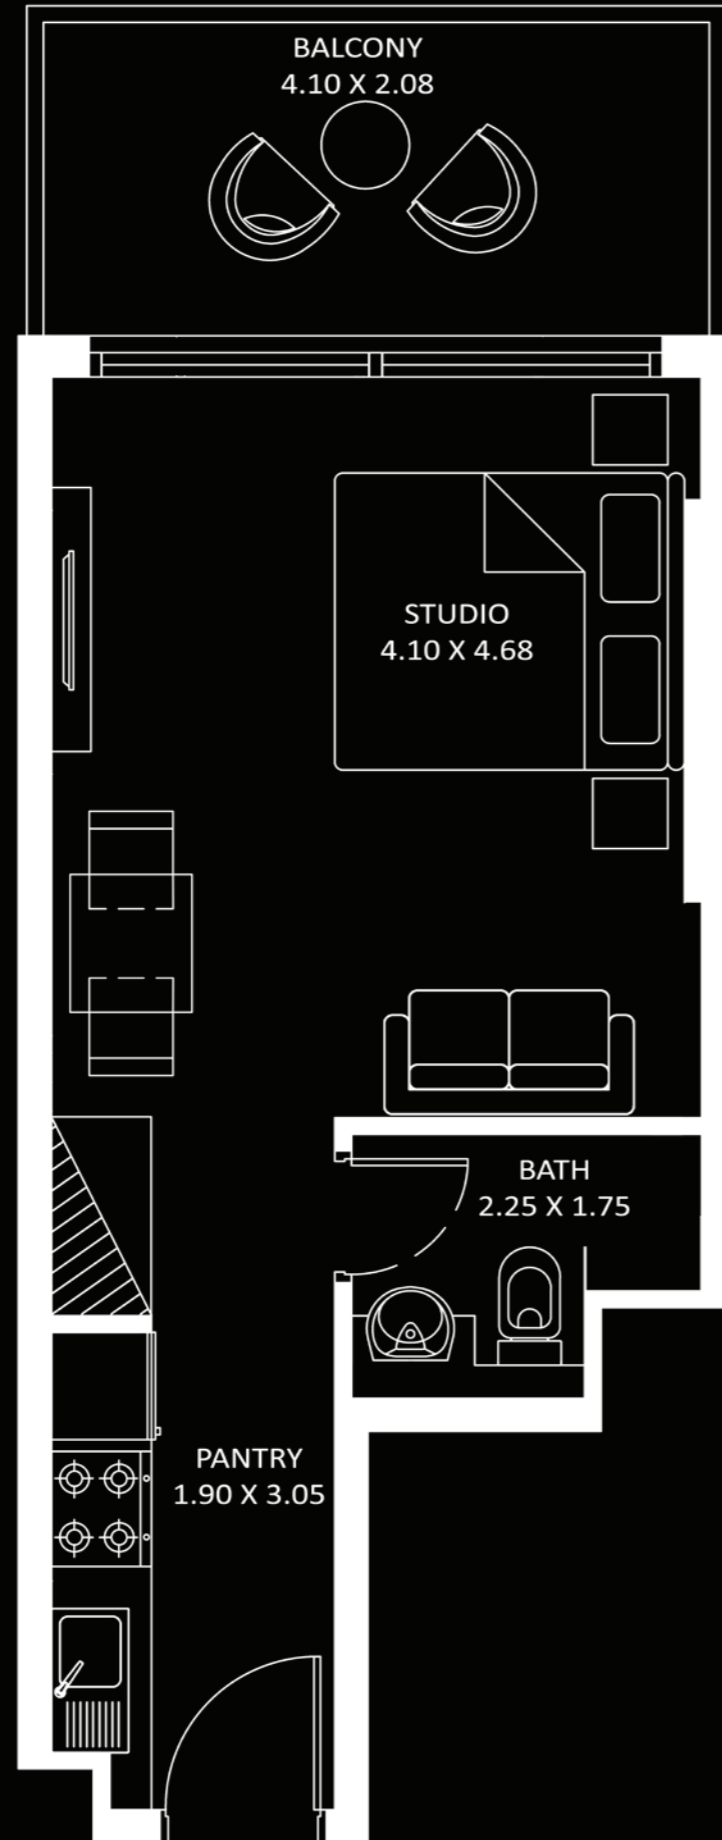

FEATURES :

Office

PRESIDENTIAL STUDIO

AREA (Sq.Ft)

Apartment
318 to 326

Balcony
142 to 146

Total
460 to 472

FEATURES :

Pool

Diamondz

STUDIO

AREA (Sq.Ft)

Apartment
318 to 326

Balcony
89 to 93

Total
407 to 419

Diamondz