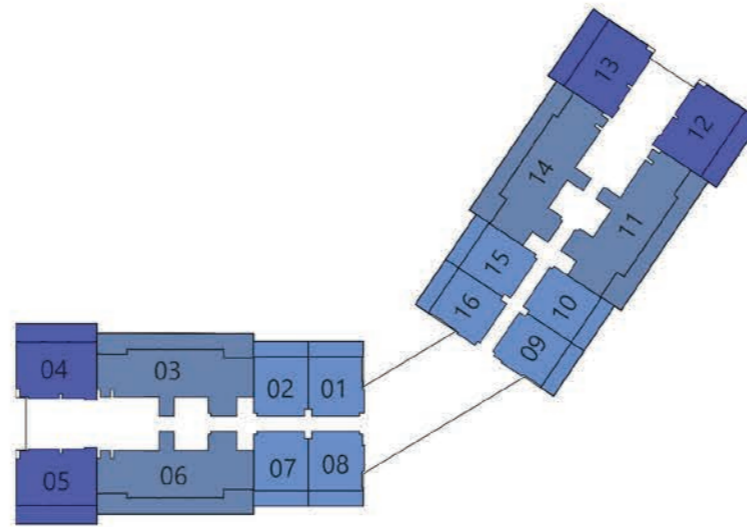

DIAMONDZ

BY **DANUBE**

FLOOR PLANS

UPTOWN - JLT
DUBAI

12TH FLOOR

13TH - 31ST FLOOR

33RD - 42ND FLOOR

43RD - 55TH FLOOR

56TH - 59TH FLOOR

60TH FLOOR

DIAMONDZ

- STUDIO**
- 1 BEDROOM**
- 2 BEDROOM**
- 3 BEDROOM**
- 4 BEDROOM**

4 BEDROOM

AREA (Sq.Ft)

Apartment
1,425 to 1,433

Balcony
534 to 539

Total
1,959 to 1,973

FEATURES :

- Pool
- Maid Room
- Convertible Kitchen

Diamondz

3 BEDROOM

AREA (Sq.Ft)

Apartment
1,153 to 1,161

Balcony
354 to 358