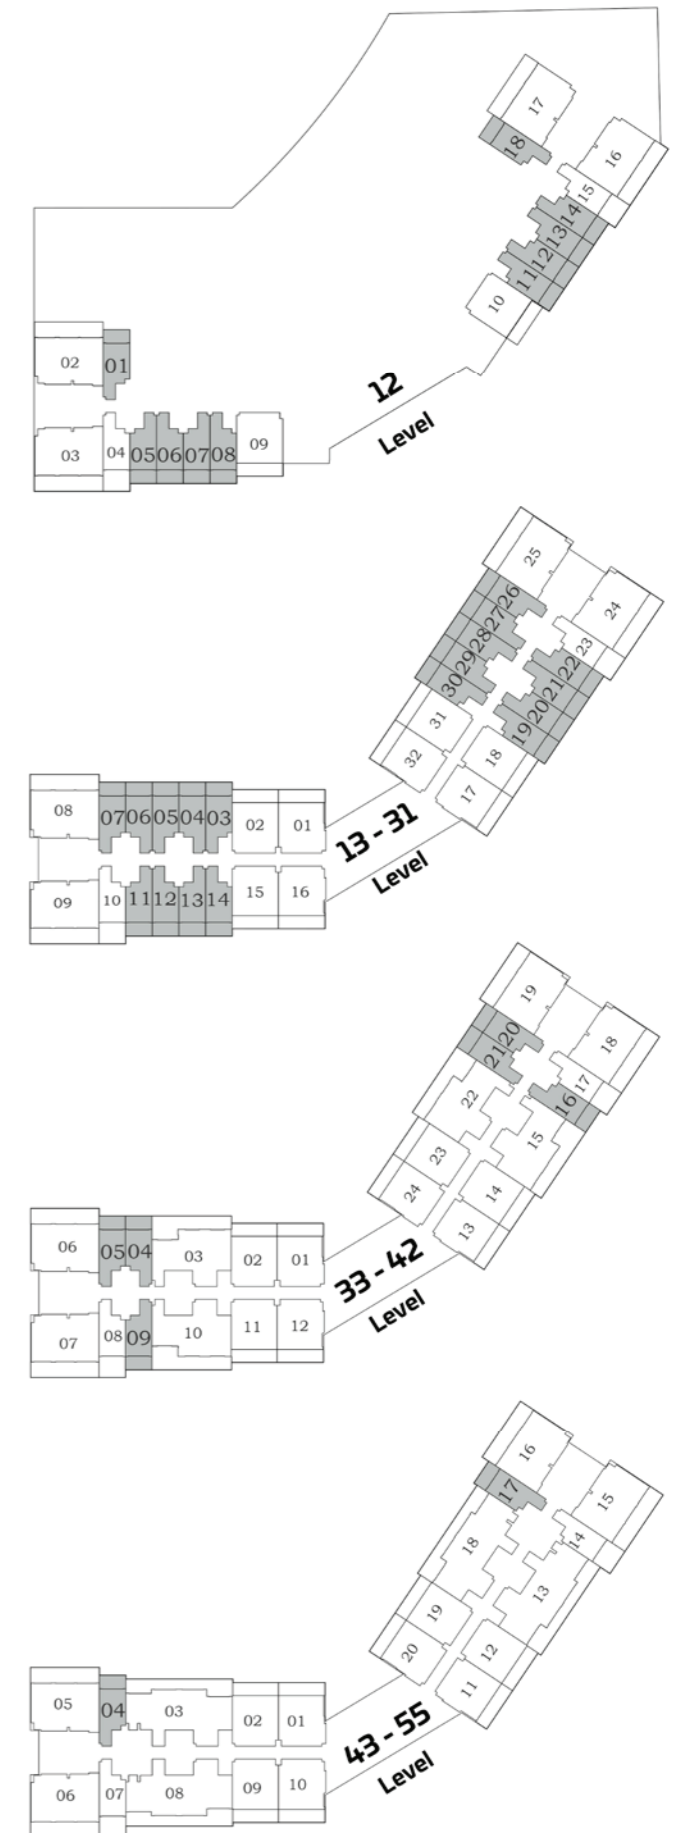

DIAMONDZ

BY **DANUBE**

FLOOR PLANS

UPTOWN - JLT
DUBAI

12TH FLOOR

13TH - 31ST FLOOR

33RD - 42ND FLOOR

43RD - 55TH FLOOR

56TH - 59TH FLOOR

60TH FLOOR

DIAMONDZ

- STUDIO**
- 1 BEDROOM**
- 2 BEDROOM**
- 3 BEDROOM**
- 4 BEDROOM**

4 BEDROOM

AREA (Sq.Ft)

Apartment
1,425 to 1,433

Balcony
534 to 539

Pool

Diamondz

STUDIO

AREA (Sq.Ft)

Apartment
318 to 326

Balcony
89 to 93

Total
407 to 419

Diamondz

1. INFINITY POOL
2. SHALLOW POOL
3. JACUZZI
4. KIDS POOL
5. AQUATIC GYM
6. WATER FALL
7. TODDLERS SPLASH PAD
8. KIDS PLAY AREA
9. TRAMPOLINE
10. CRICKET PITCH
11. WALL CLIMBING
12. PADDLE TENNIS /
BADMINTON COURT
13. BASKET BALL COURT
14. CABANA SEATING
15. BBQ AREA
16. SKATING PARK
17. JOGGING TRACK
18. OUTDOOR GYM
19. OUTDOOR LIBRARY
SEATING
20. SNOOKER ZONE
21. CHESS / TABLE TENNIS
22. FAMILY SEATING
23. DOCTOR'S ON CALL
24. KIDS DAYCARE
25. MALE PRAYER ROOM
26. FEMALE PRAYER ROOM
27. LIBRARY
28. BEAUTY SALON
29. BUSINESS CENTER