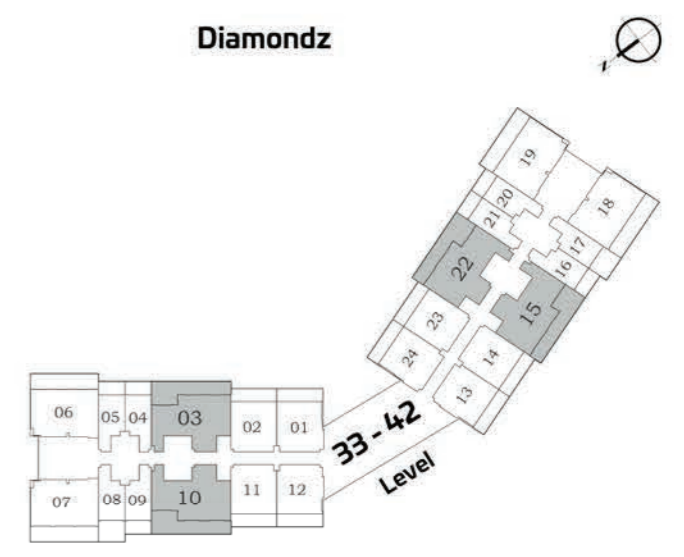

Total
1,959 to 1,973

FEATURES :

- Pool
- Maid Room
- Convertible Kitchen

Diamondz

3 BEDROOM

AREA (Sq.Ft)

Apartment
1,153 to 1,161

Balcony
354 to 358

Total
1,507 to 1,519

FEATURES :

- Pool
- Maid Room
- Convertible Kitchen

Diamondz

2 BEDROOM TYPE - B

AREA (Sq.Ft)

Apartment
912 to 921

Balcony
345 to 349

Total
1,258 to 1,270

FEATURES :

- Pool
- Convertible Kitchen

Diamondz

2 BEDROOM TYPE - A

AREA (Sq.Ft)

Apartment
822 to 830

Balcony
273 to 277

Total
1,095 to 1,107

FEATURES :

- Pool
- Office

PRESIDENTIAL SUITE

Diamondz

AREA (Sq.Ft)

Apartment
589 to 597

Balcony
150 to 154