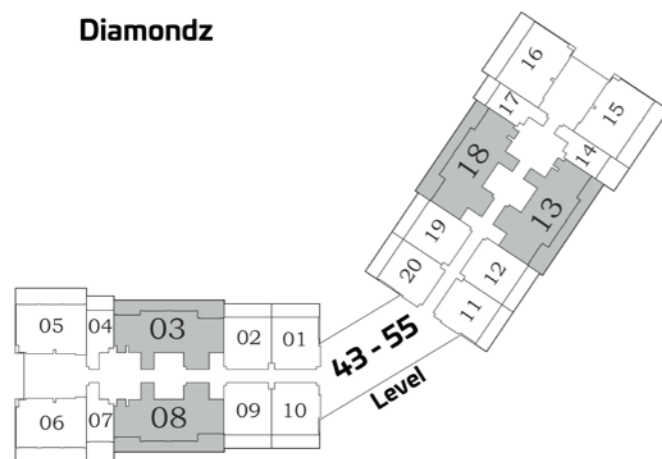

DIAMONDZ

BY **DANUBE**

FLOOR PLANS

UPTOWN - JLT
DUBAI

12TH FLOOR

13TH - 31ST FLOOR

33RD - 42ND FLOOR

43RD - 55TH FLOOR

56TH - 59TH FLOOR

60TH FLOOR

DIAMONDZ

- STUDIO**
- 1 BEDROOM**
- 2 BEDROOM**
- 3 BEDROOM**
- 4 BEDROOM**

4 BEDROOM

AREA (Sq.Ft)

Apartment
1,425 to 1,433

Balcony
534 to 539

Total
1,959 to 1,973

FEATURES :

- Pool
- Maid Room
- Convertible Kitchen

Diamondz

3 BEDROOM

AREA (Sq.Ft)

Apartment
1,153 to 1,161

Balcony
354 to 358

Total
1,507 to 1,519

FEATURES :

- Pool
- Maid Room
- Convertible Kitchen

Diamondz

2 BEDROOM TYPE - B

AREA (Sq.Ft)

Apartment
912 to 921

Balcony
345 to 349