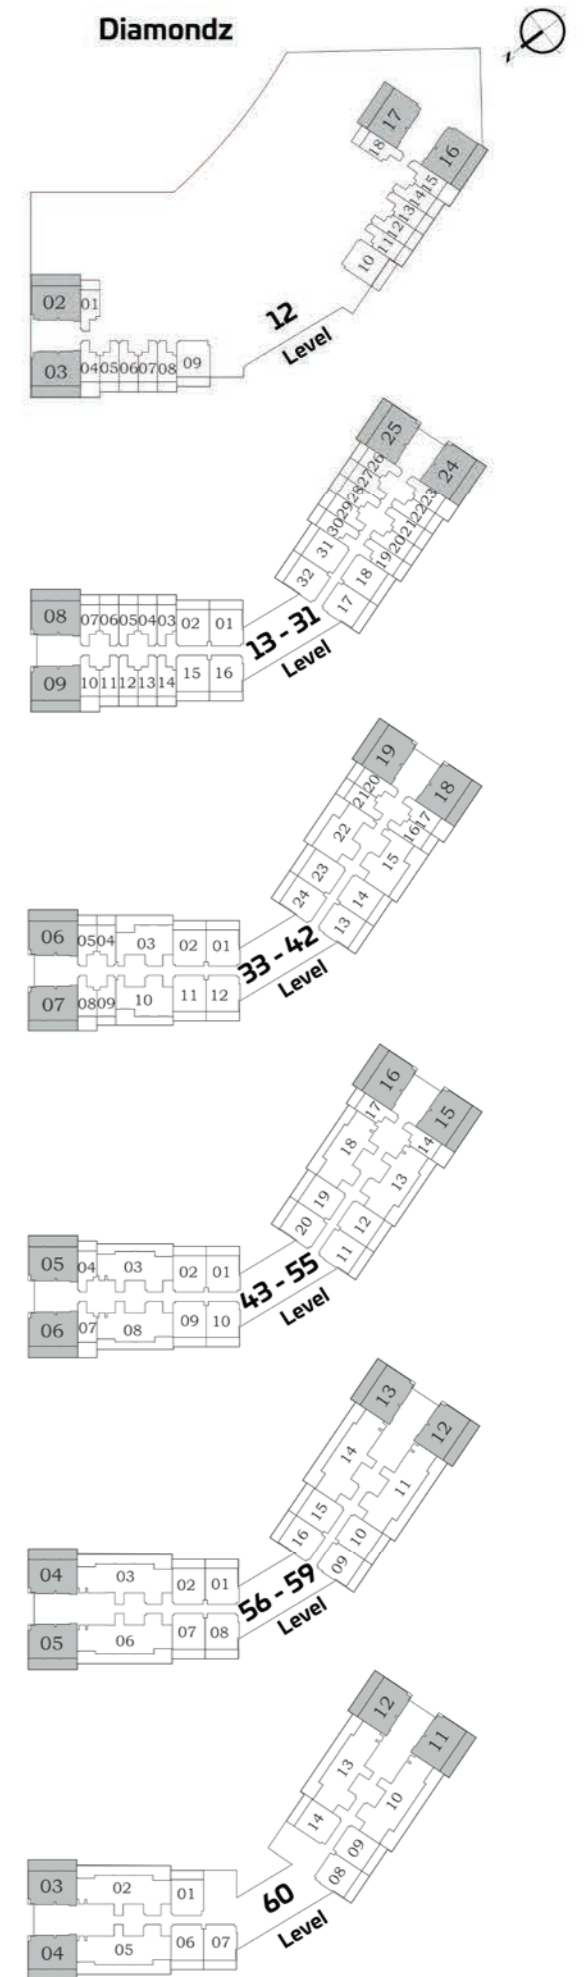

56TH - 59TH FLOOR

60TH FLOOR

DIAMONDZ

- STUDIO**
- 1 BEDROOM**
- 2 BEDROOM**
- 3 BEDROOM**
- 4 BEDROOM**

4 BEDROOM

AREA (Sq.Ft)

Apartment
1,425 to 1,433

Balcony
534 to 539

Total
1,507 to 1,519

FEATURES :

- Pool
- Maid Room
- Convertible Kitchen

Diamondz

2 BEDROOM TYPE - B

AREA (Sq.Ft)

Apartment
912 to 921

Balcony
345 to 349

Total
1,258 to 1,270

FEATURES :

- Pool
- Convertible Kitchen

Diamondz

2 BEDROOM TYPE - A

AREA (Sq.Ft)

Apartment
822 to 830

Balcony
273 to 277

Total
1,095 to 1,107

FEATURES :

- Pool
- Office

PRESIDENTIAL SUITE

Diamondz

AREA (Sq.Ft)

Apartment
589 to 597

Balcony
150 to 154