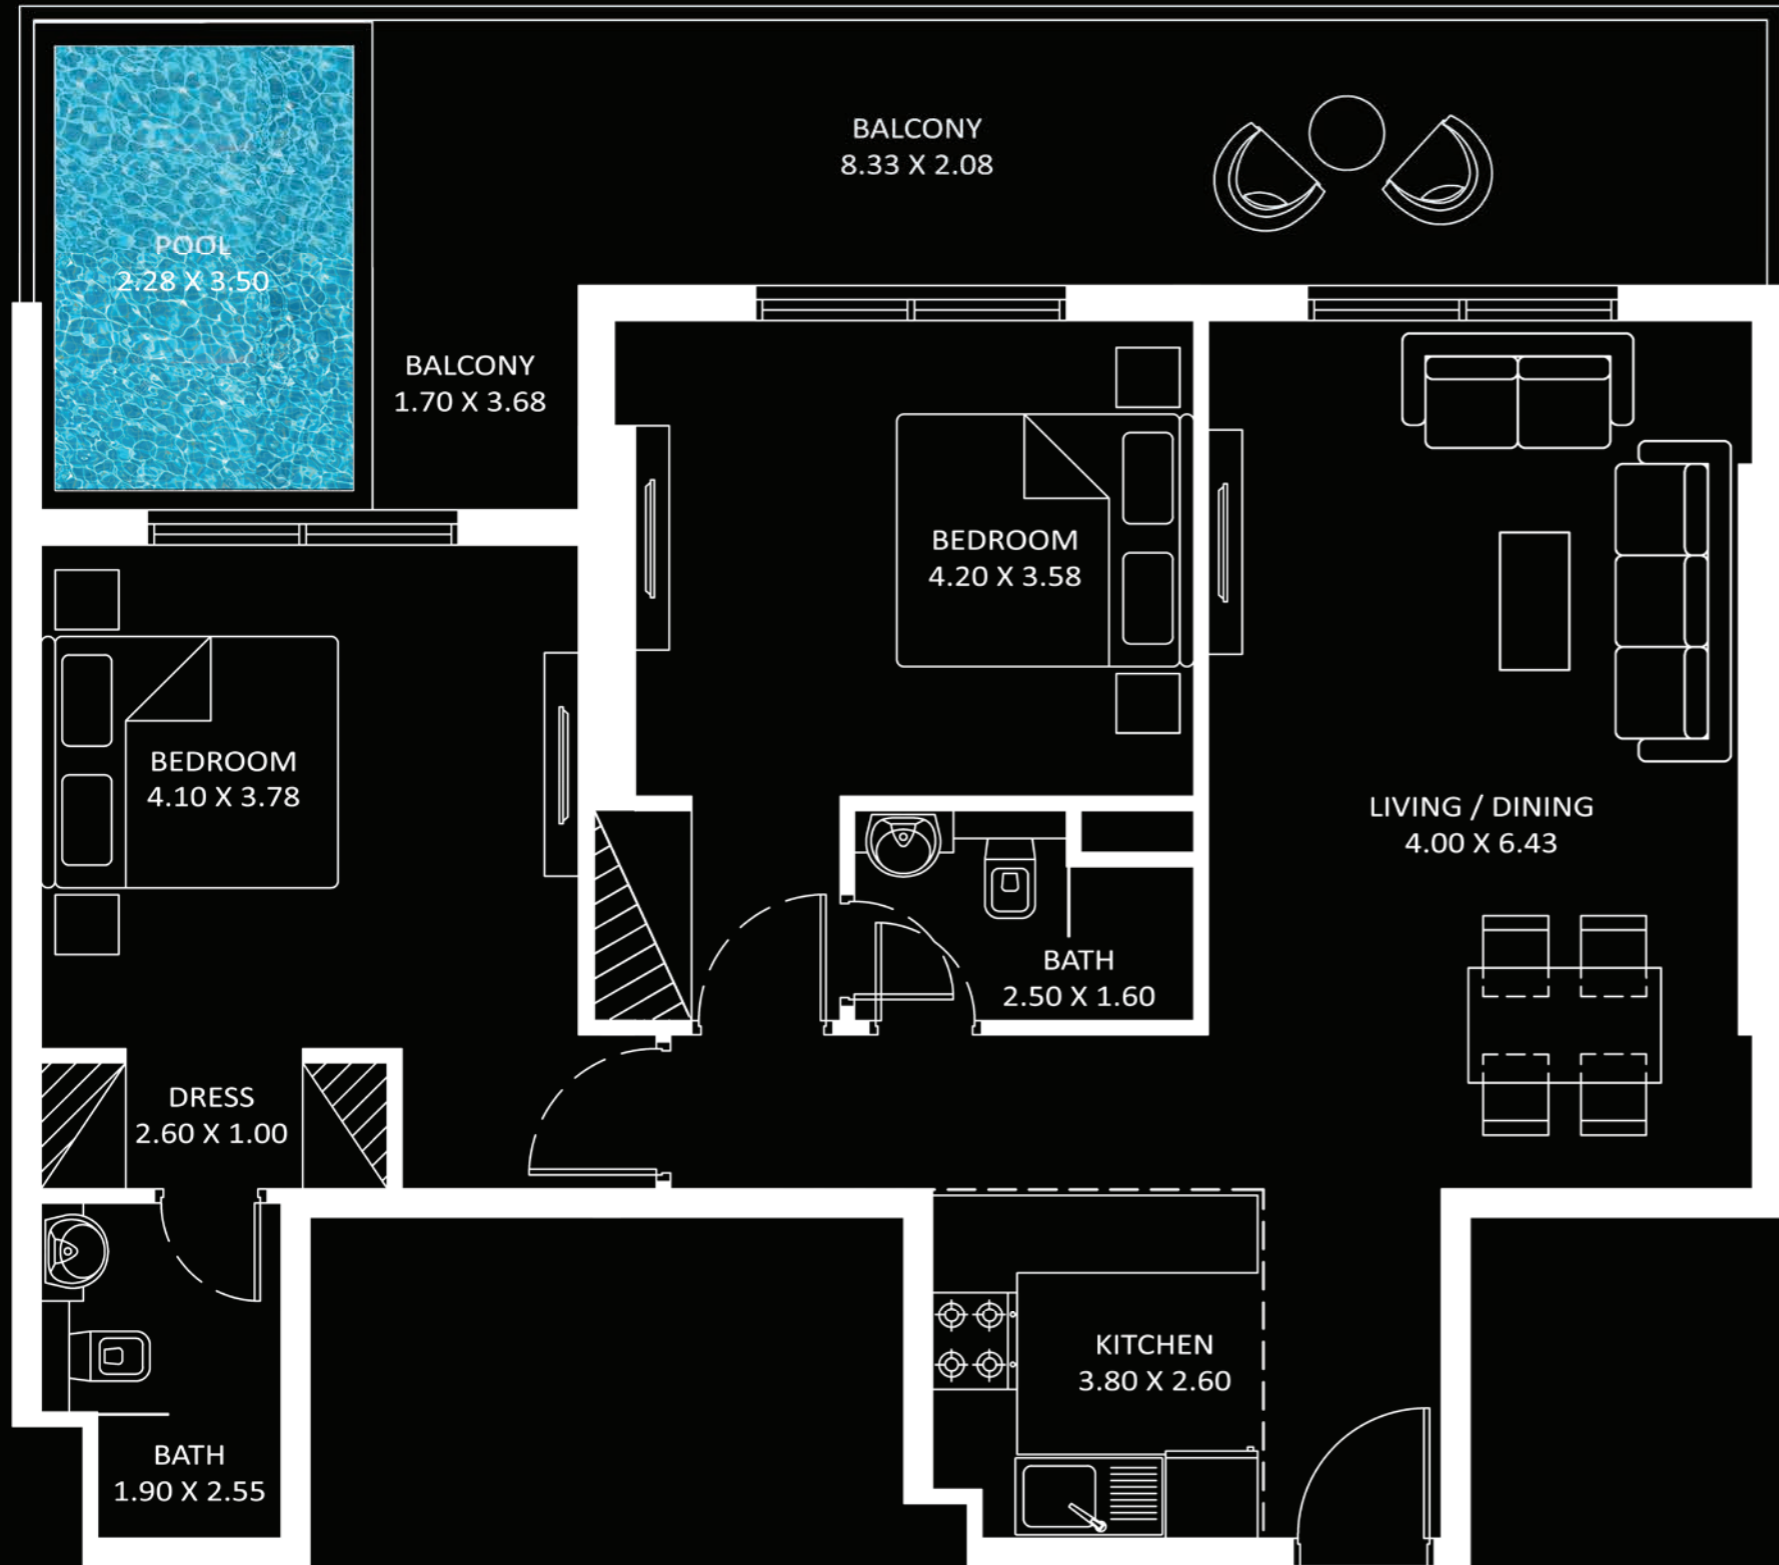

Total
1,959 to 1,973

FEATURES :

- Pool
- Maid Room
- Convertible Kitchen

Diamondz

3 BEDROOM

AREA (Sq.Ft)

Apartment
1,153 to 1,161

Balcony
354 to 358

Total
1,507 to 1,519

FEATURES :

- Pool
- Maid Room
- Convertible Kitchen

Diamondz

2 BEDROOM TYPE - B

AREA (Sq.Ft)

Apartment
912 to 921

Balcony
345 to 349

Total
1,258 to 1,270

FEATURES :

- Pool
- Convertible Kitchen

Diamondz

2 BEDROOM TYPE - A

AREA (Sq.Ft)

Apartment
822 to 830

Balcony
273 to 277

Total
1,095 to 1,107

FEATURES :

- Pool
- Office

PRESIDENTIAL SUITE

Diamondz

AREA (Sq.Ft)

Apartment
589 to 597

Balcony
150 to 154