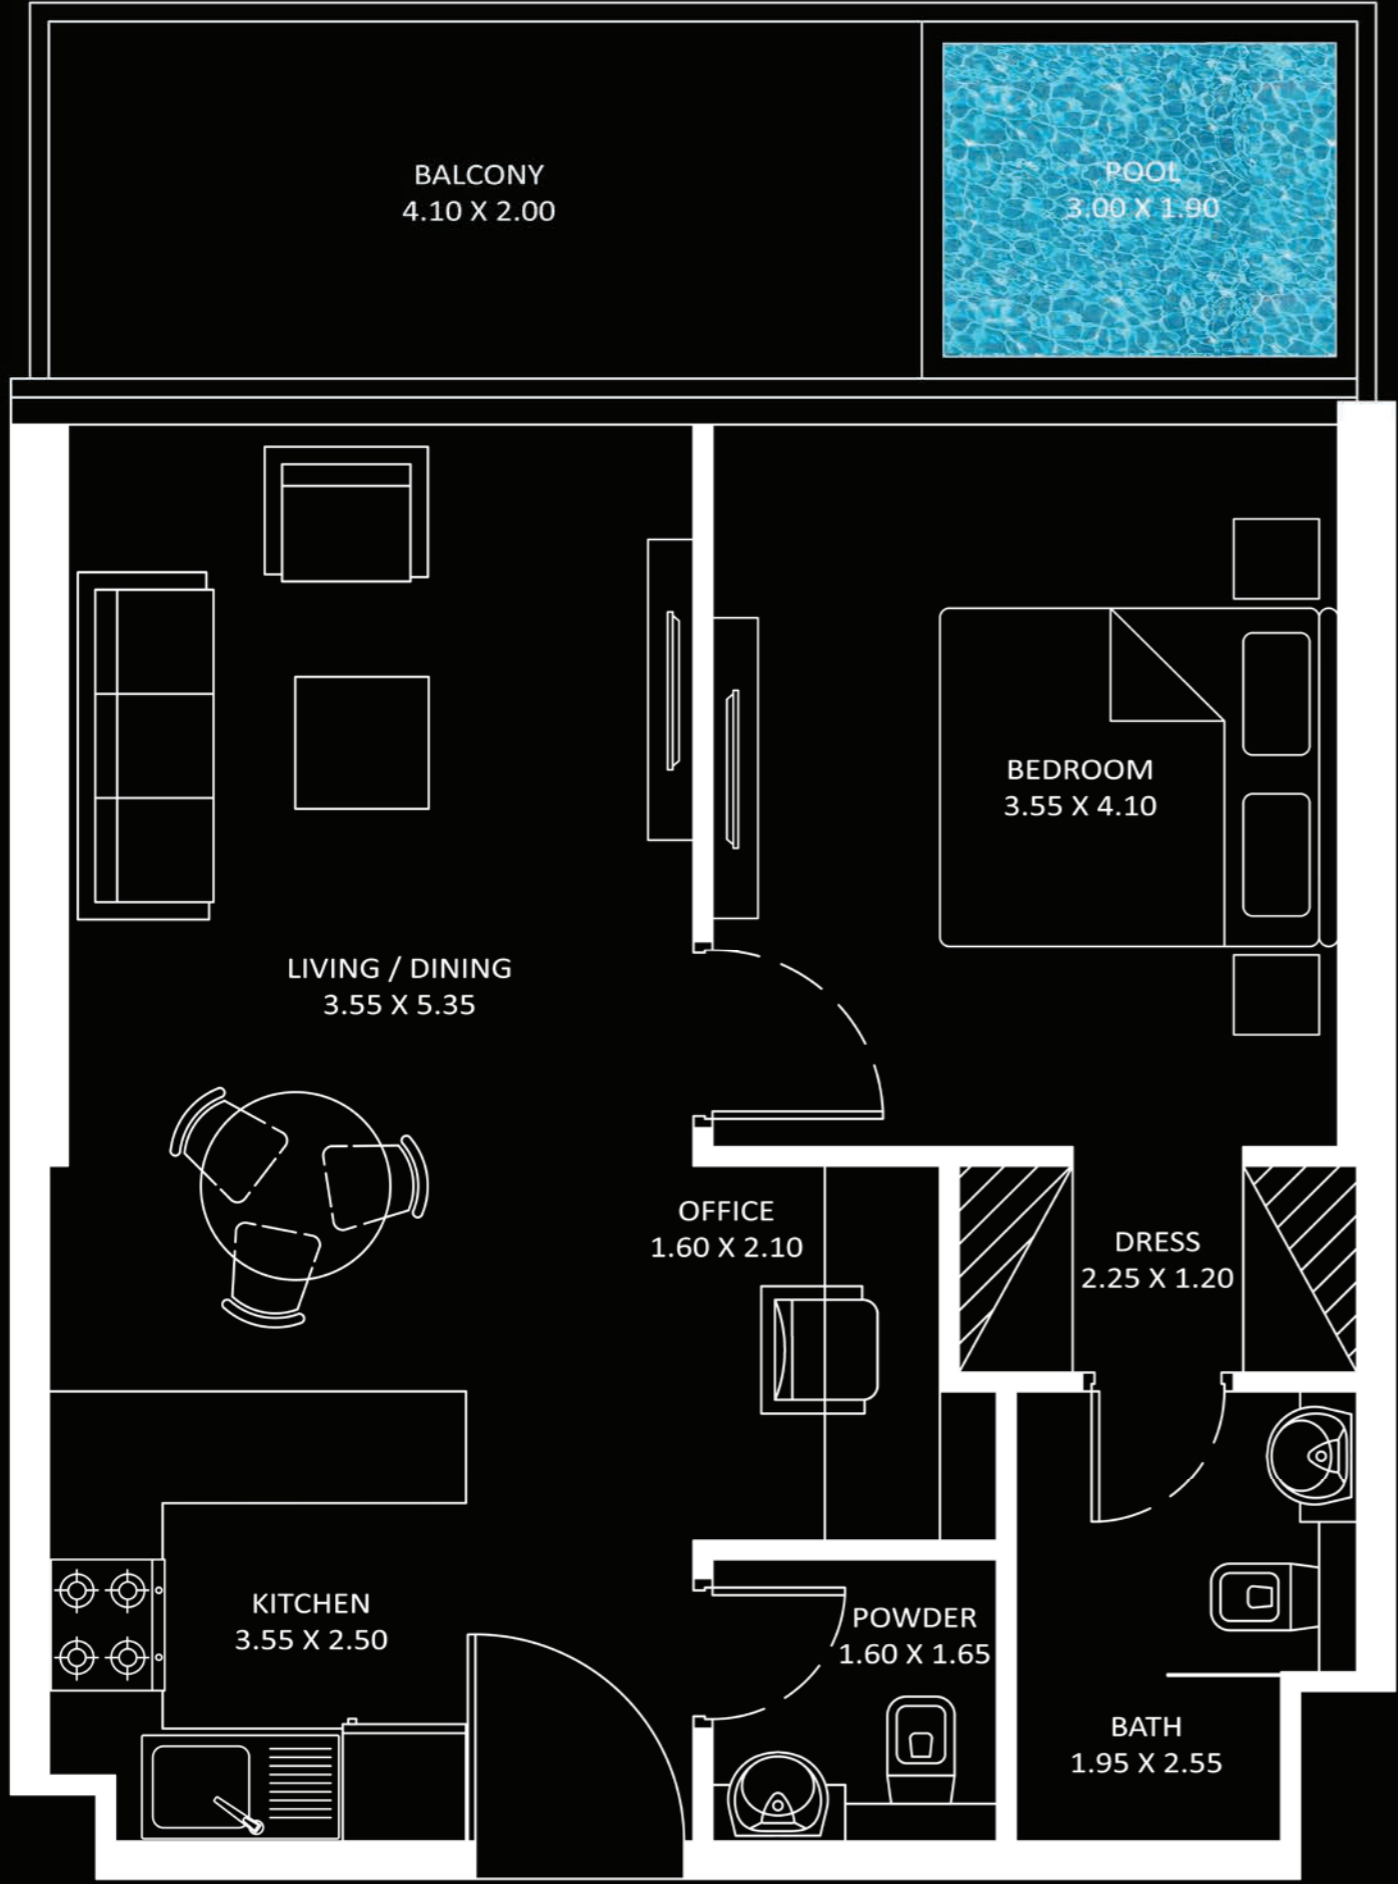

Total
1,258 to 1,270

FEATURES :

- Pool
- Convertible Kitchen

Diamondz

2 BEDROOM TYPE - A

AREA (Sq.Ft)

Apartment
822 to 830

Balcony
273 to 277

Total
1,095 to 1,107

FEATURES :

- Pool
- Office

PRESIDENTIAL SUITE

Diamondz

AREA (Sq.Ft)

Apartment
589 to 597

Balcony
150 to 154

Total
739 to 751

FEATURES :

- Pool
- Office

1 BEDROOM

AREA (Sq.Ft)

Apartment
585 to 599

Balcony
148 to 154

Total
733 to 753