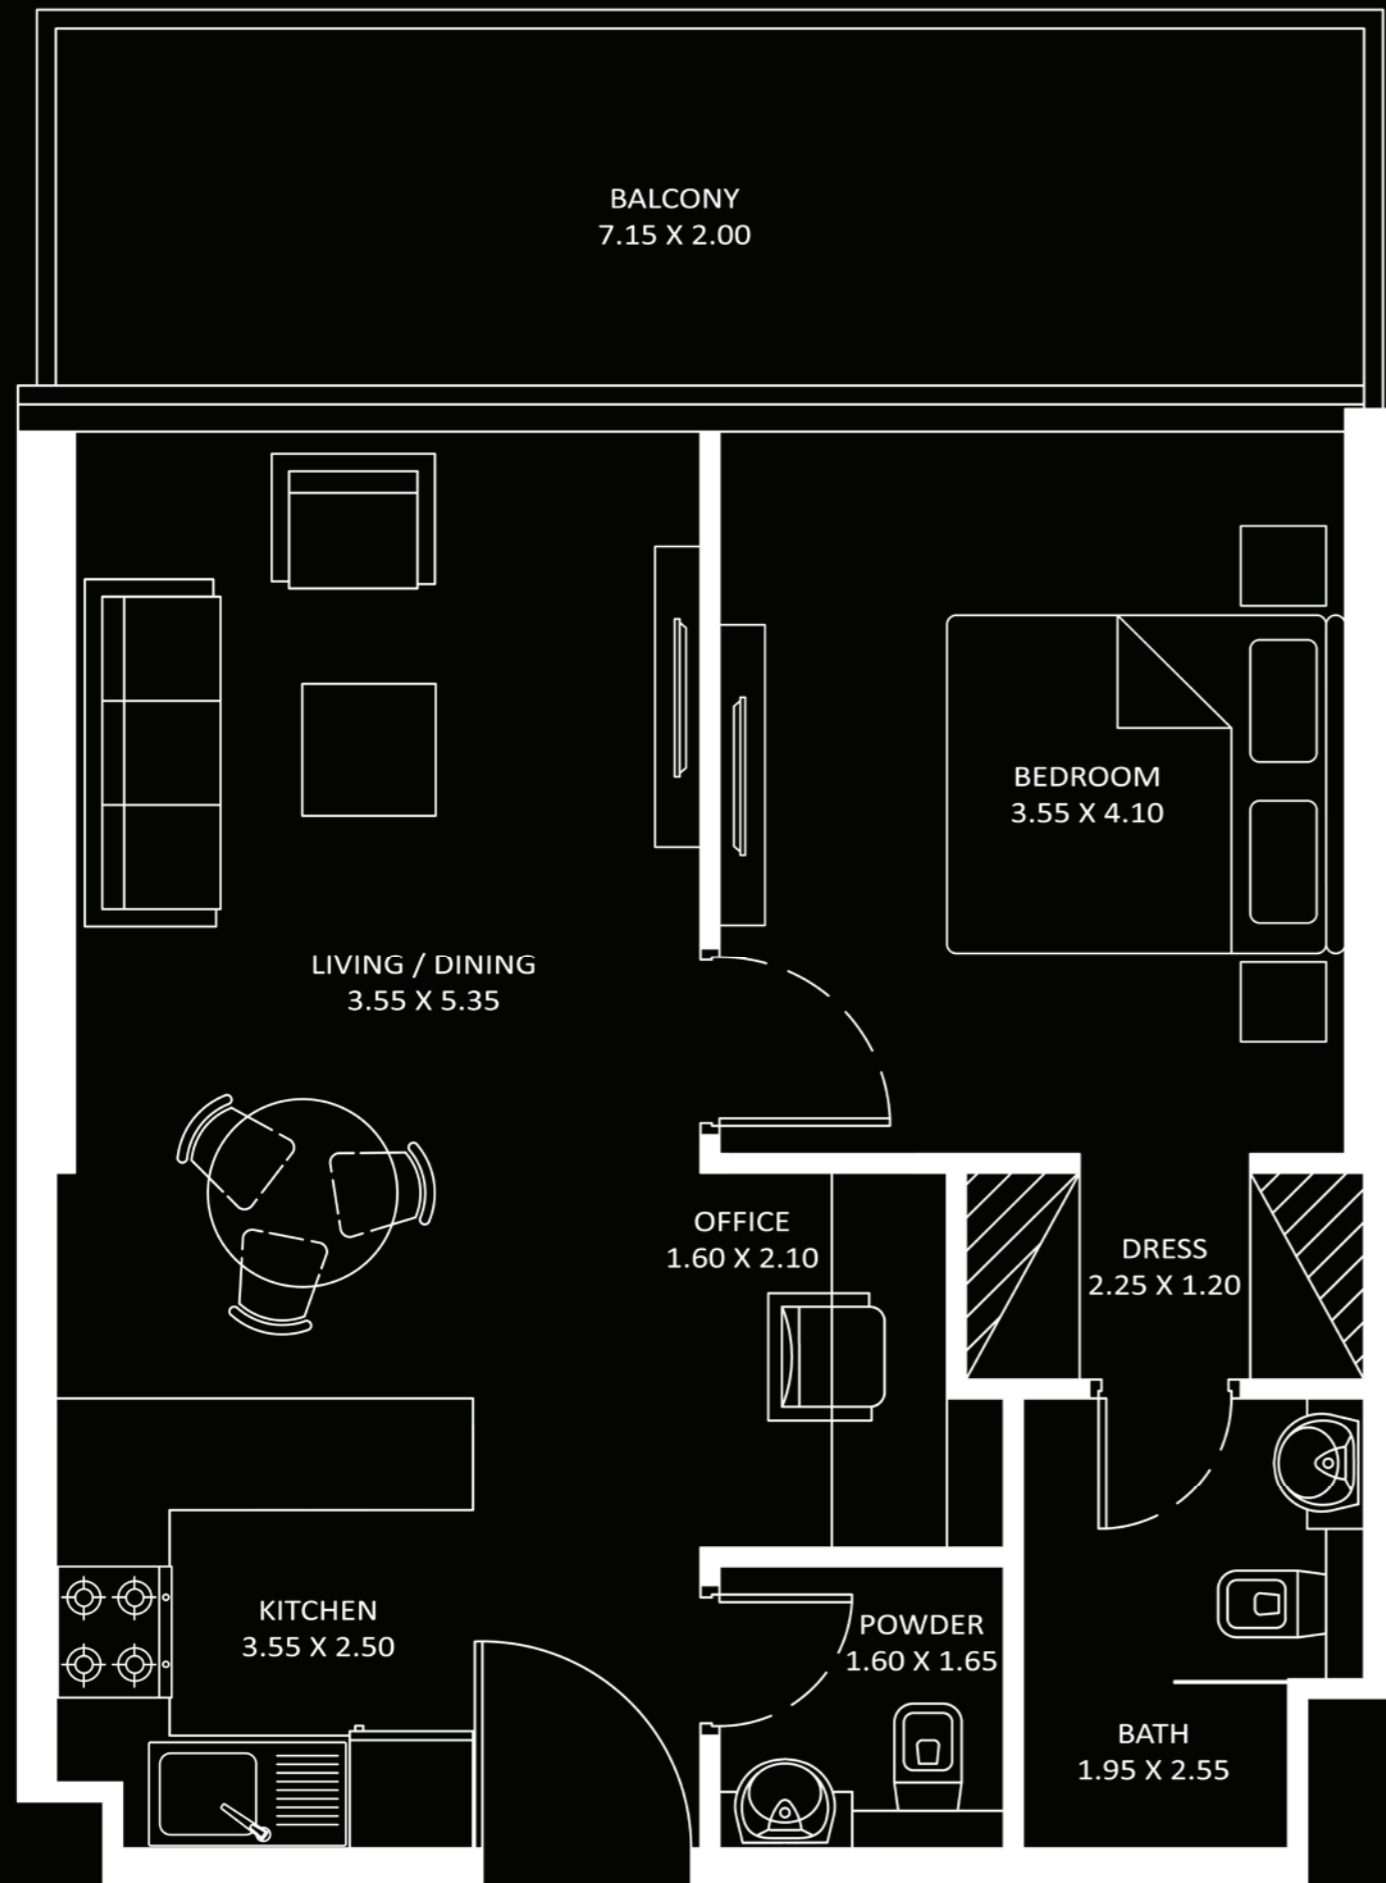

Total
1,258 to 1,270

FEATURES :

- Pool
- Convertible Kitchen

Diamondz

2 BEDROOM TYPE - A

AREA (Sq.Ft)

Apartment
822 to 830

Balcony
273 to 277

Total
1,095 to 1,107

FEATURES :

- Pool
- Office

PRESIDENTIAL SUITE

Diamondz

AREA (Sq.Ft)

Apartment
589 to 597

Balcony
150 to 154

Total
739 to 751

FEATURES :

- Pool
- Office

1 BEDROOM

AREA (Sq.Ft)

Apartment
585 to 599

Balcony
148 to 154

Total
733 to 753