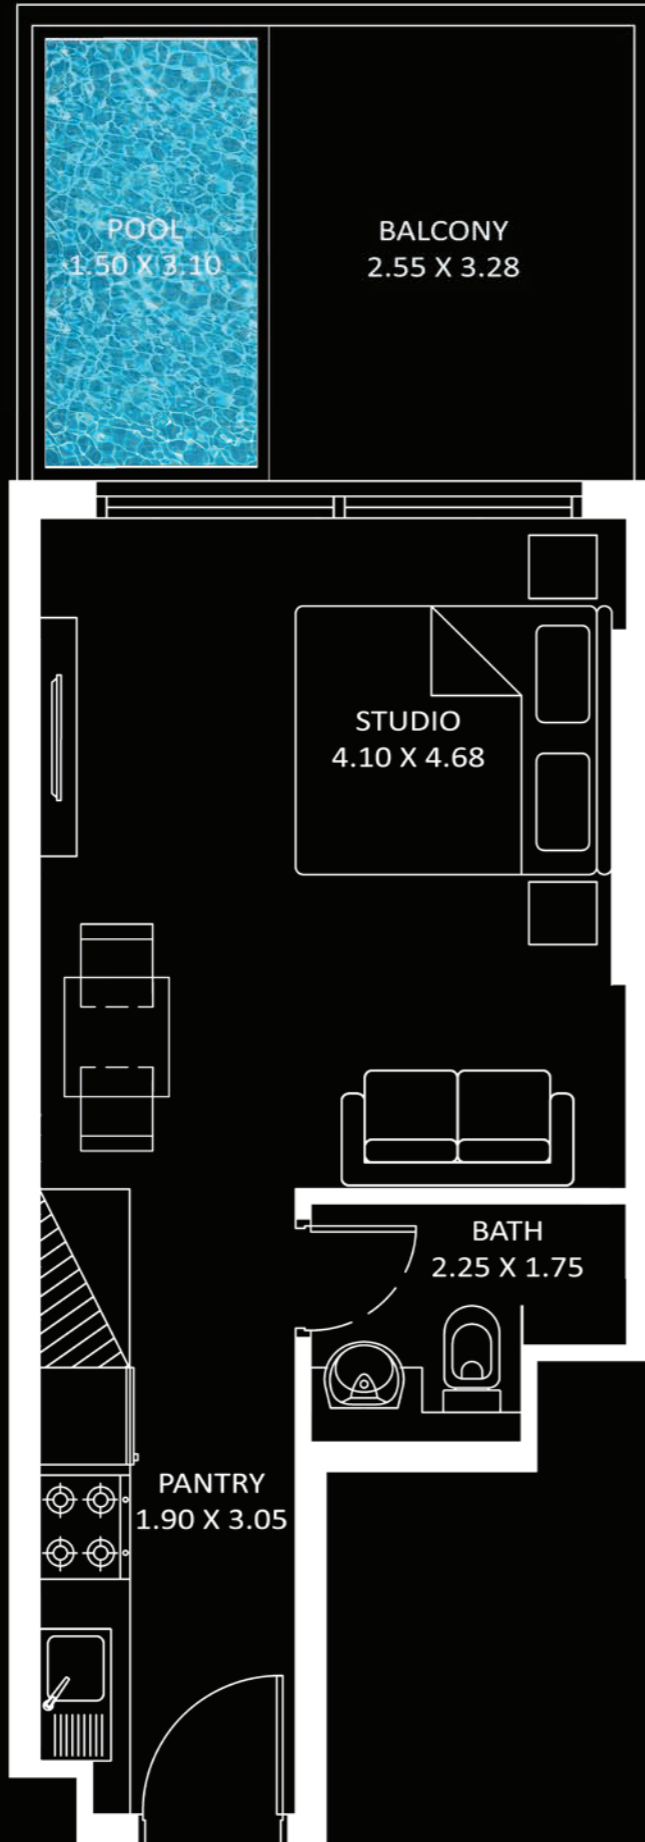

Total
1,258 to 1,270

FEATURES :

- Pool
- Convertible Kitchen

Diamondz

2 BEDROOM TYPE - A

AREA (Sq.Ft)

Apartment
822 to 830

Balcony
273 to 277

Total
1,095 to 1,107

FEATURES :

- Pool
- Office

PRESIDENTIAL SUITE

Diamondz

AREA (Sq.Ft)

Apartment
589 to 597

Balcony
150 to 154

Total
739 to 751

FEATURES :

- Pool
- Office

1 BEDROOM

AREA (Sq.Ft)

Apartment
585 to 599

Balcony
148 to 154

Total
733 to 753

FEATURES :

Office

PRESIDENTIAL STUDIO

AREA (Sq.Ft)

Apartment
318 to 326

Balcony
142 to 146

Total
460 to 472

FEATURES :