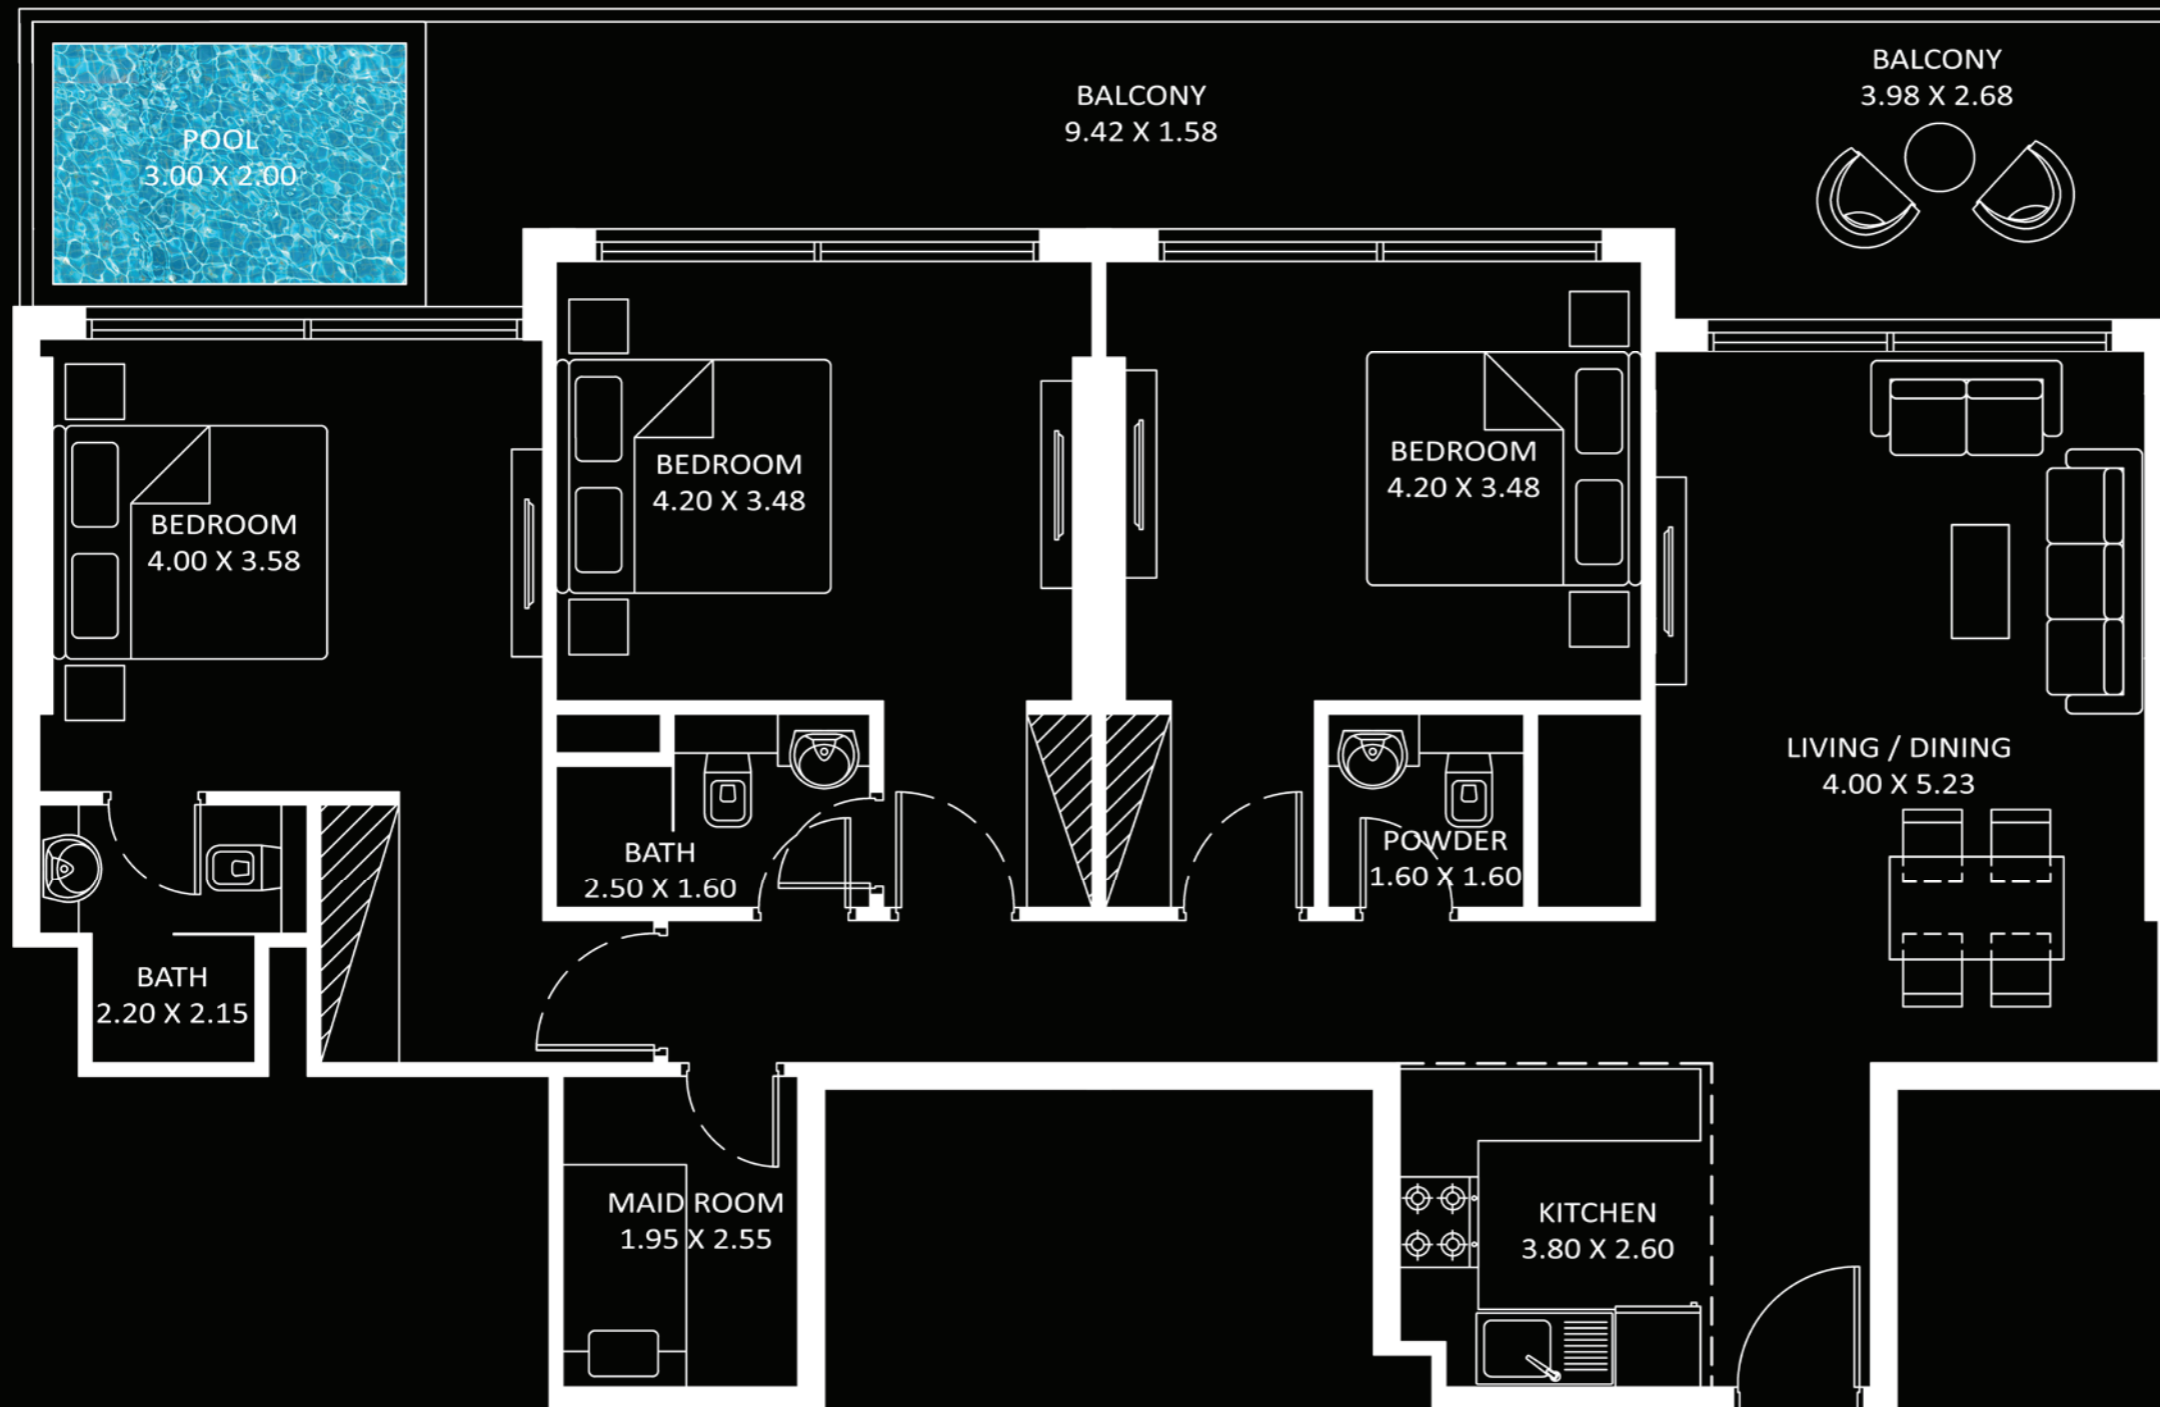

56TH - 59TH FLOOR

60TH FLOOR

DIAMONDZ

- STUDIO**
- 1 BEDROOM**
- 2 BEDROOM**
- 3 BEDROOM**
- 4 BEDROOM**

4 BEDROOM

AREA (Sq.Ft)

Apartment
1,425 to 1,433

Balcony
534 to 539

Total
1,959 to 1,973

FEATURES :

- Pool
- Maid Room
- Convertible Kitchen

Diamondz

3 BEDROOM

AREA (Sq.Ft)

Apartment
1,153 to 1,161

Balcony
354 to 358

Total
1,507 to 1,519

FEATURES :

- Pool
- Maid Room
- Convertible Kitchen

Diamondz

2 BEDROOM TYPE - B

AREA (Sq.Ft)

Apartment
912 to 921

Balcony
345 to 349

Total
1,258 to 1,270

FEATURES :

- Pool
- Convertible Kitchen

Diamondz

2 BEDROOM TYPE - A

AREA (Sq.Ft)

Apartment
822 to 830

Balcony
273 to 277