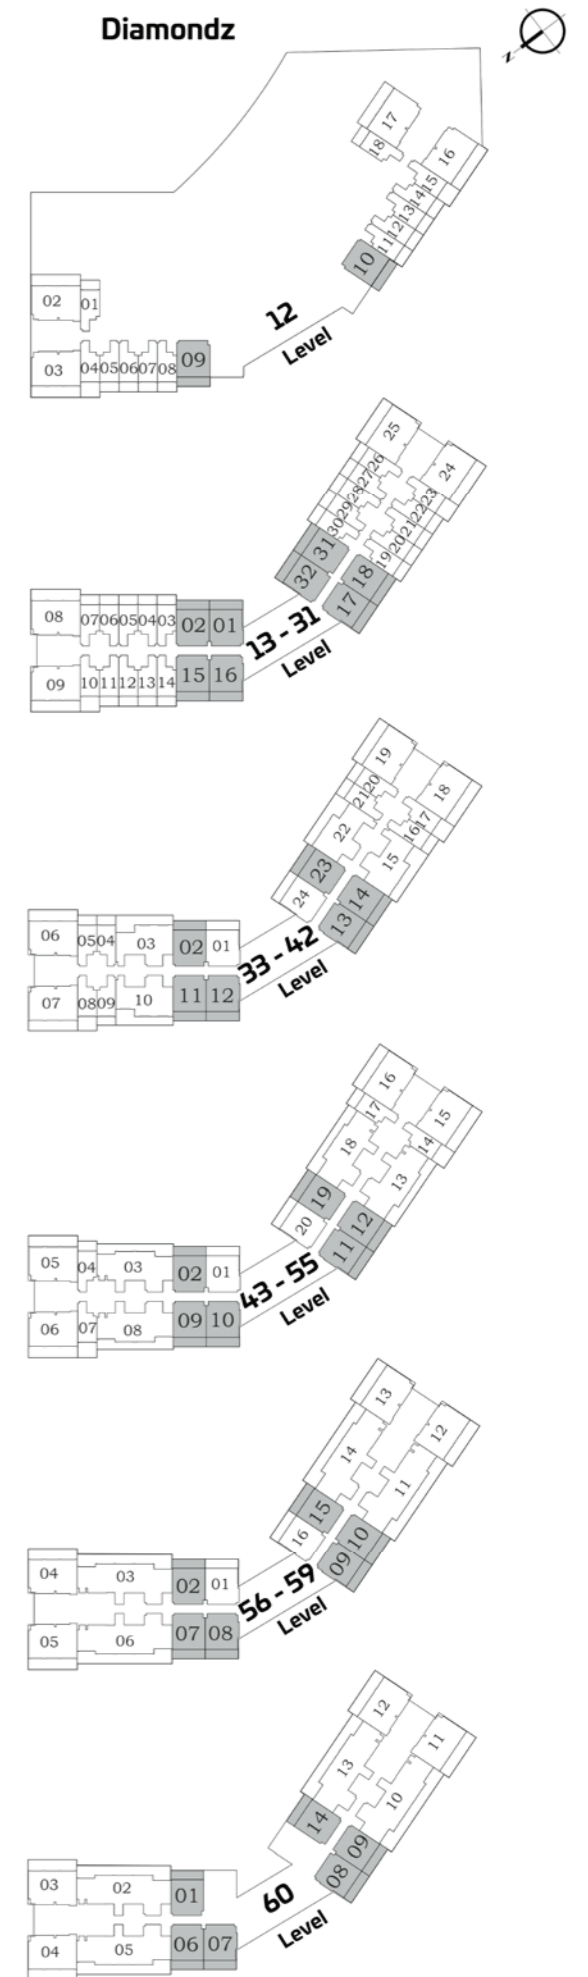

FEATURES :

☒ Office