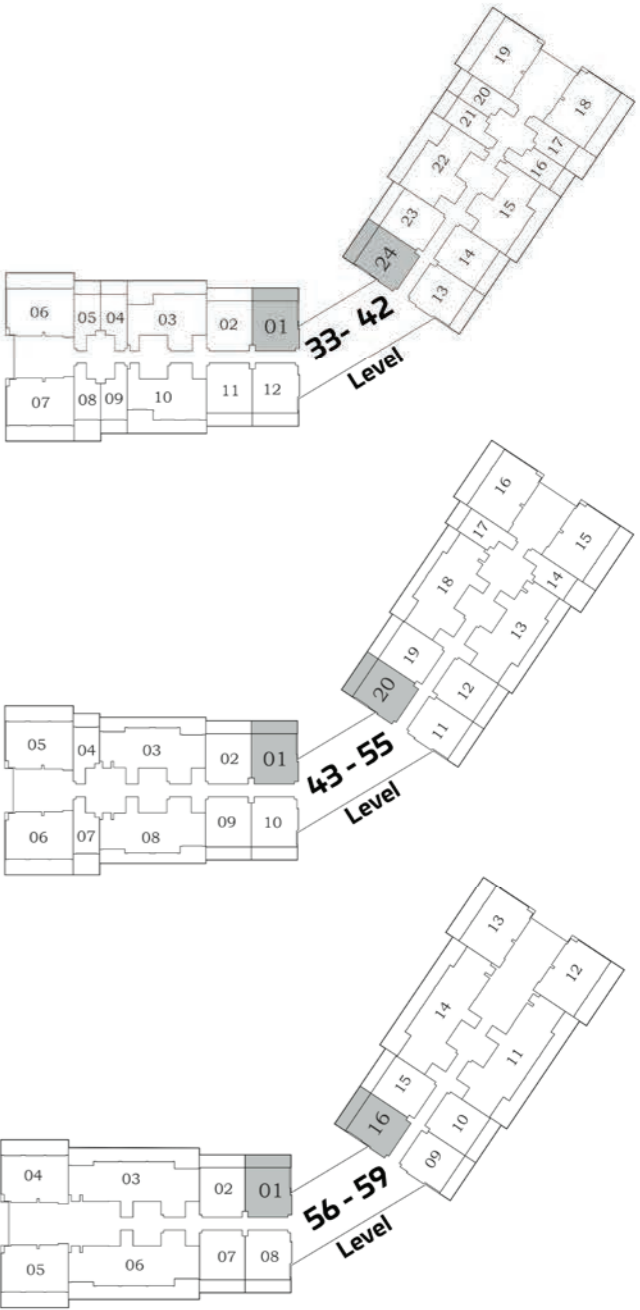

56TH - 59TH FLOOR

60TH FLOOR

DIAMONDZ

- STUDIO**
- 1 BEDROOM**
- 2 BEDROOM**
- 3 BEDROOM**
- 4 BEDROOM**

4 BEDROOM

AREA (Sq.Ft)

Apartment
1,425 to 1,433

Balcony
534 to 539

Total
1,258 to 1,270

FEATURES :

- Pool
- Convertible Kitchen

Diamondz

2 BEDROOM TYPE - A

AREA (Sq.Ft)

Apartment
822 to 830

Balcony
273 to 277

Total
1,095 to 1,107

FEATURES :

- Pool
- Office

PRESIDENTIAL SUITE

Diamondz

AREA (Sq.Ft)

Apartment
589 to 597

Balcony
150 to 154

Total
739 to 751

FEATURES :

- Pool
- Office

1 BEDROOM

AREA (Sq.Ft)

Apartment
585 to 599

Balcony
148 to 154

Total
733 to 753