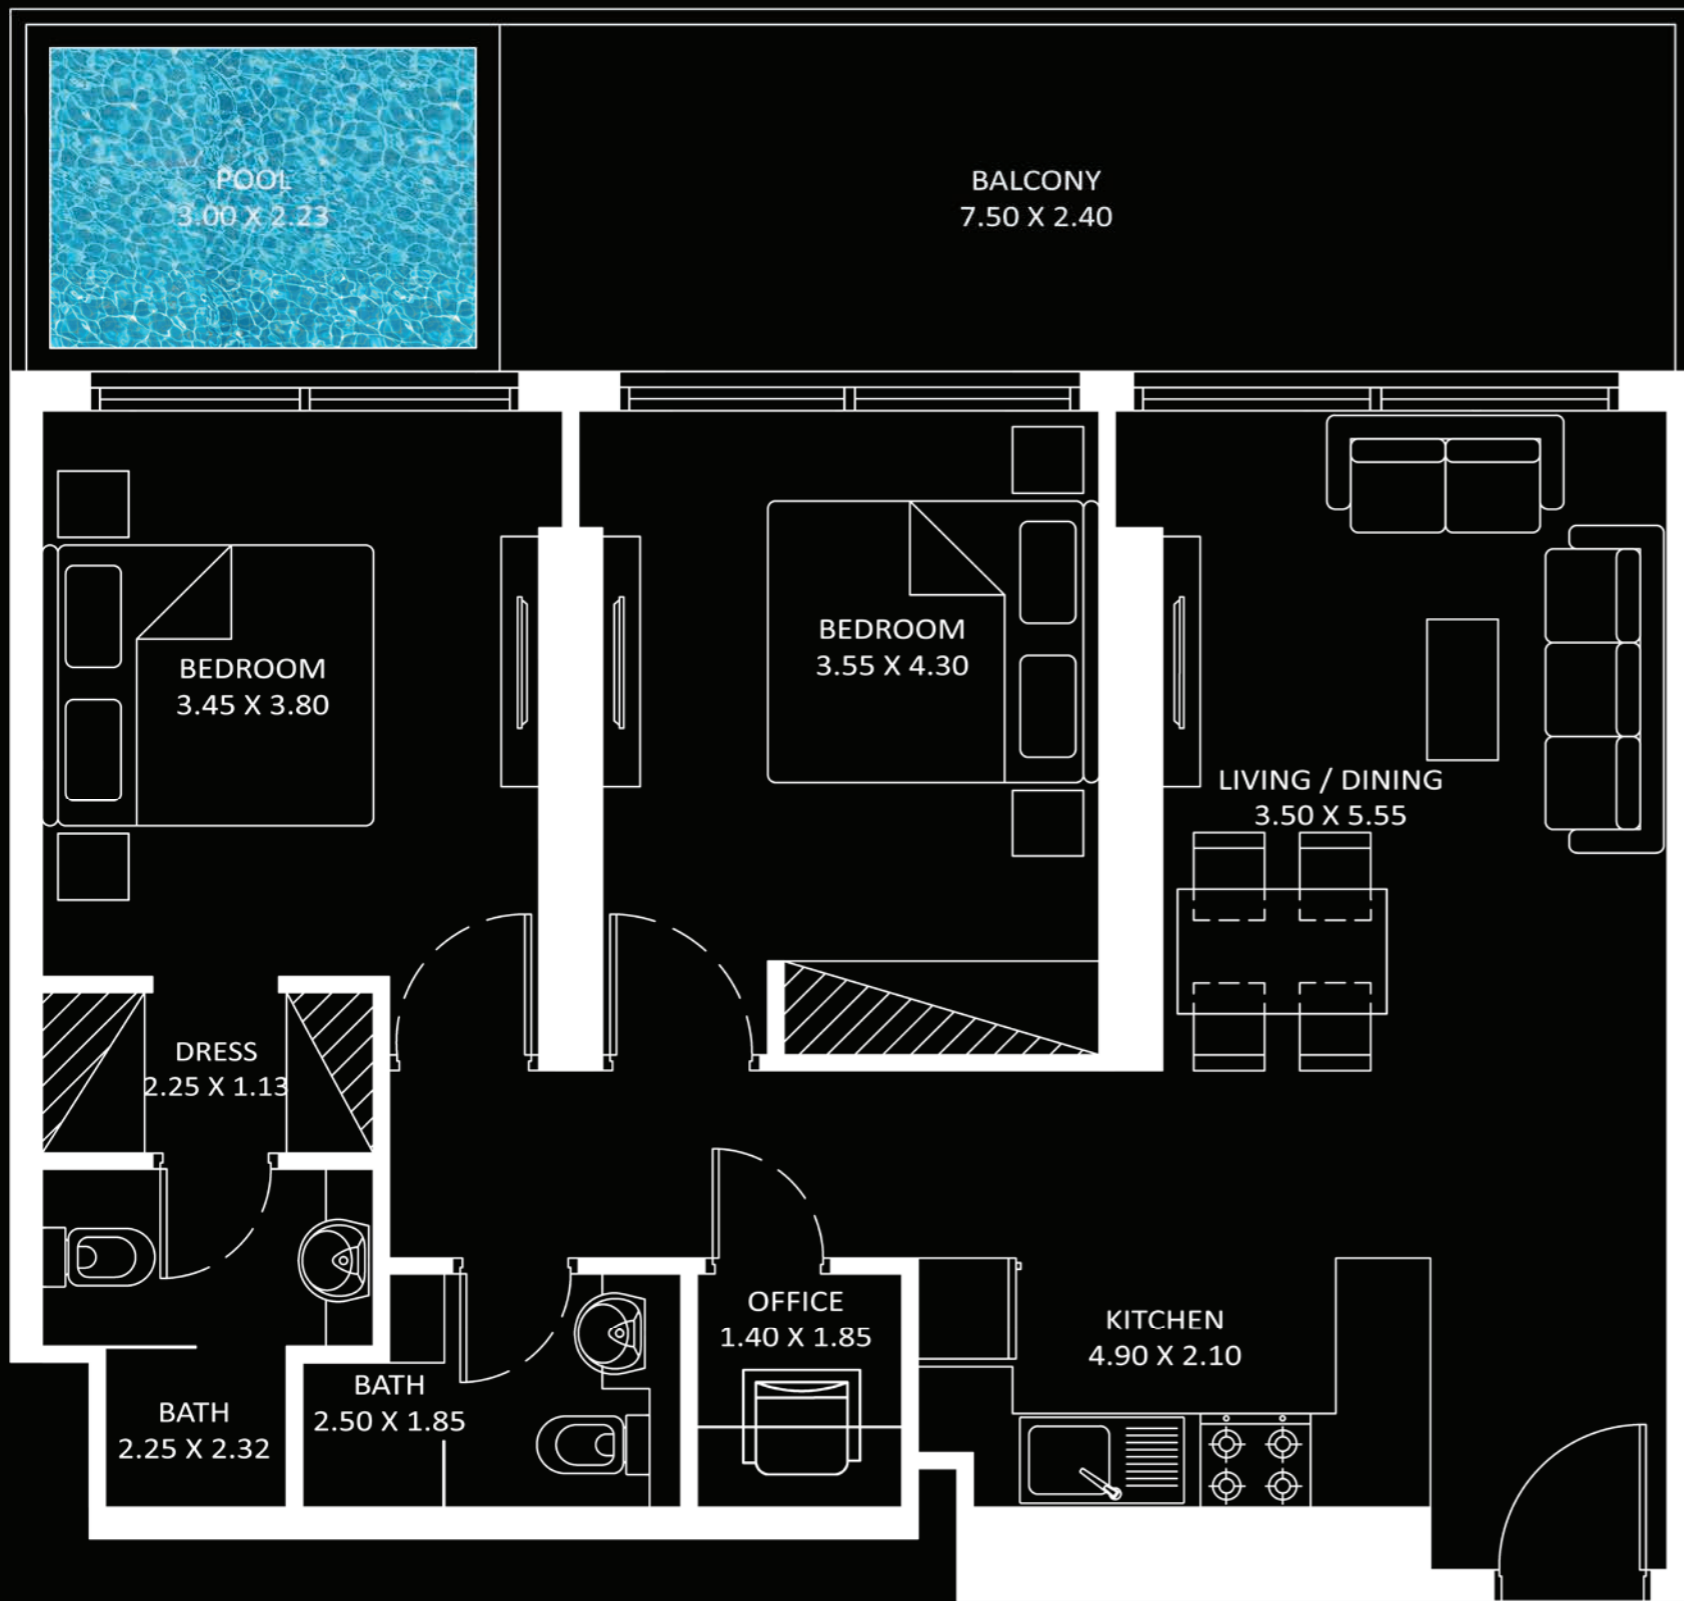

Total
1,507 to 1,519

FEATURES :

- Pool
- Maid Room
- Convertible Kitchen

Diamondz

2 BEDROOM TYPE - B

AREA (Sq.Ft)

Apartment
912 to 921

Balcony
345 to 349

Total
1,258 to 1,270

FEATURES :

- Pool
- Convertible Kitchen

Diamondz

2 BEDROOM TYPE - A

AREA (Sq.Ft)

Apartment
822 to 830

Balcony
273 to 277

Total
1,095 to 1,107

FEATURES :

- Pool
- Office

PRESIDENTIAL SUITE

Diamondz

AREA (Sq.Ft)

Apartment
589 to 597

Balcony
150 to 154