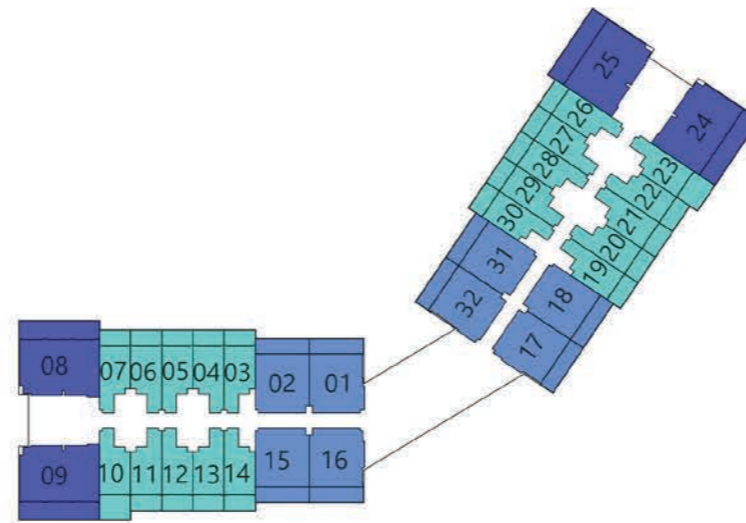

DIAMONDZ

BY **DANUBE**

FLOOR PLANS

UPTOWN - JLT
DUBAI

12TH FLOOR

13TH - 31ST FLOOR

33RD - 42ND FLOOR

43RD - 55TH FLOOR

56TH - 59TH FLOOR

60TH FLOOR

DIAMONDZ

- STUDIO**
- 1 BEDROOM**
- 2 BEDROOM**
- 3 BEDROOM**
- 4 BEDROOM**

4 BEDROOM

AREA (Sq.Ft)

Apartment
1,425 to 1,433

Balcony
534 to 539

Total
1,959 to 1,973

FEATURES :

- Pool
- Maid Room
- Convertible Kitchen

Diamondz

3 BEDROOM

AREA (Sq.Ft)

Apartment
1,153 to 1,161

Balcony
354 to 358

Total
1,507 to 1,519

FEATURES :

- Pool
- Maid Room
- Convertible Kitchen

Diamondz

2 BEDROOM TYPE - B

AREA (Sq.Ft)

Apartment
912 to 921

Balcony
345 to 349