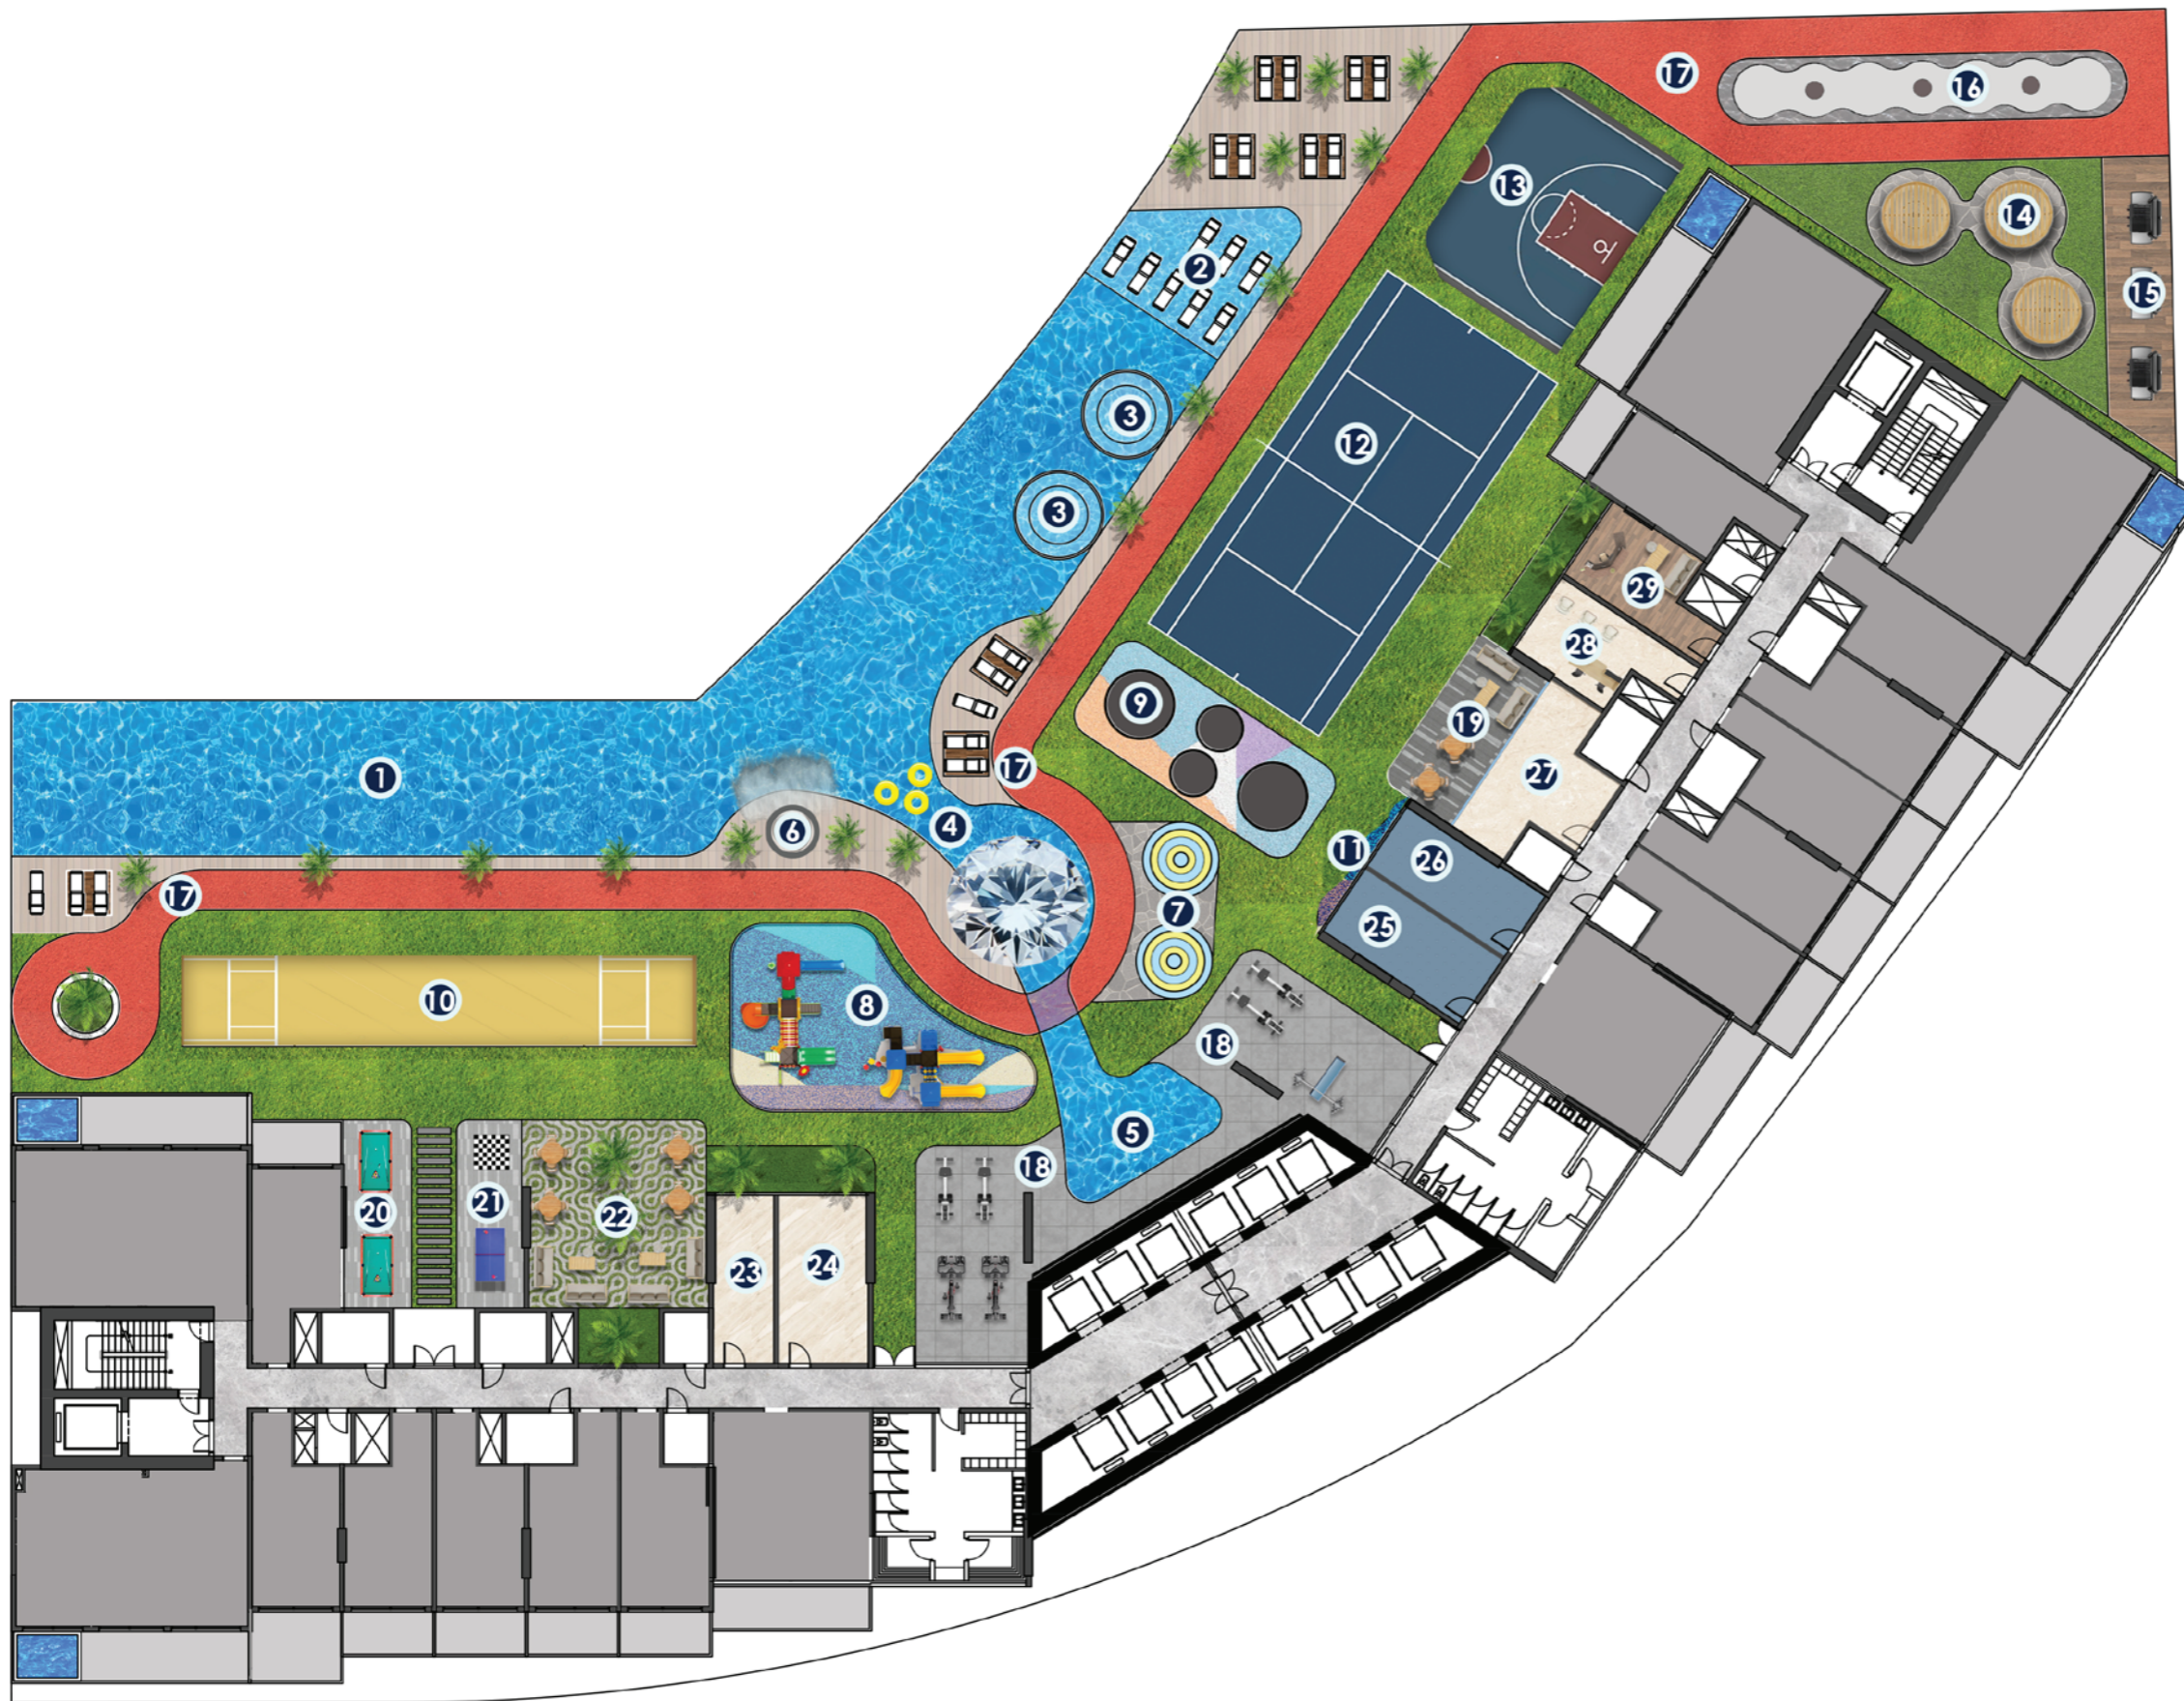

Pool

Diamondz

STUDIO

AREA (Sq.Ft)

Apartment
318 to 326

Balcony
89 to 93

Total
407 to 419

Diamondz

1. INFINITY POOL
2. SHALLOW POOL
3. JACUZZI
4. KIDS POOL
5. AQUATIC GYM
6. WATER FALL
7. TODDLERS SPLASH PAD
8. KIDS PLAY AREA
9. TRAMPOLINE
10. CRICKET PITCH
11. WALL CLIMBING
12. PADDLE TENNIS /
BADMINTON COURT
13. BASKET BALL COURT
14. CABANA SEATING
15. BBQ AREA
16. SKATING PARK
17. JOGGING TRACK
18. OUTDOOR GYM
19. OUTDOOR LIBRARY
SEATING
20. SNOOKER ZONE
21. CHESS / TABLE TENNIS
22. FAMILY SEATING
23. DOCTOR'S ON CALL
24. KIDS DAYCARE
25. MALE PRAYER ROOM
26. FEMALE PRAYER ROOM
27. LIBRARY
28. BEAUTY SALON
29. BUSINESS CENTER

AMENITIES AT LEVEL -12

- 30. JACUZZI
- 31. RAIN SHOWER
- 32. OPEN CIGAR LOUNGE
- 33. OUTDOOR PARTY HALL
- 34. INDOOR PARTY HALL
- 35. SPA & THERAPY
- 36. MALE / FEMALE CHANGING ROOM
- 37. GYM
- 38. STUDIO FOR CONTENT CREATOR
- 39. OPEN AIR CINEMA