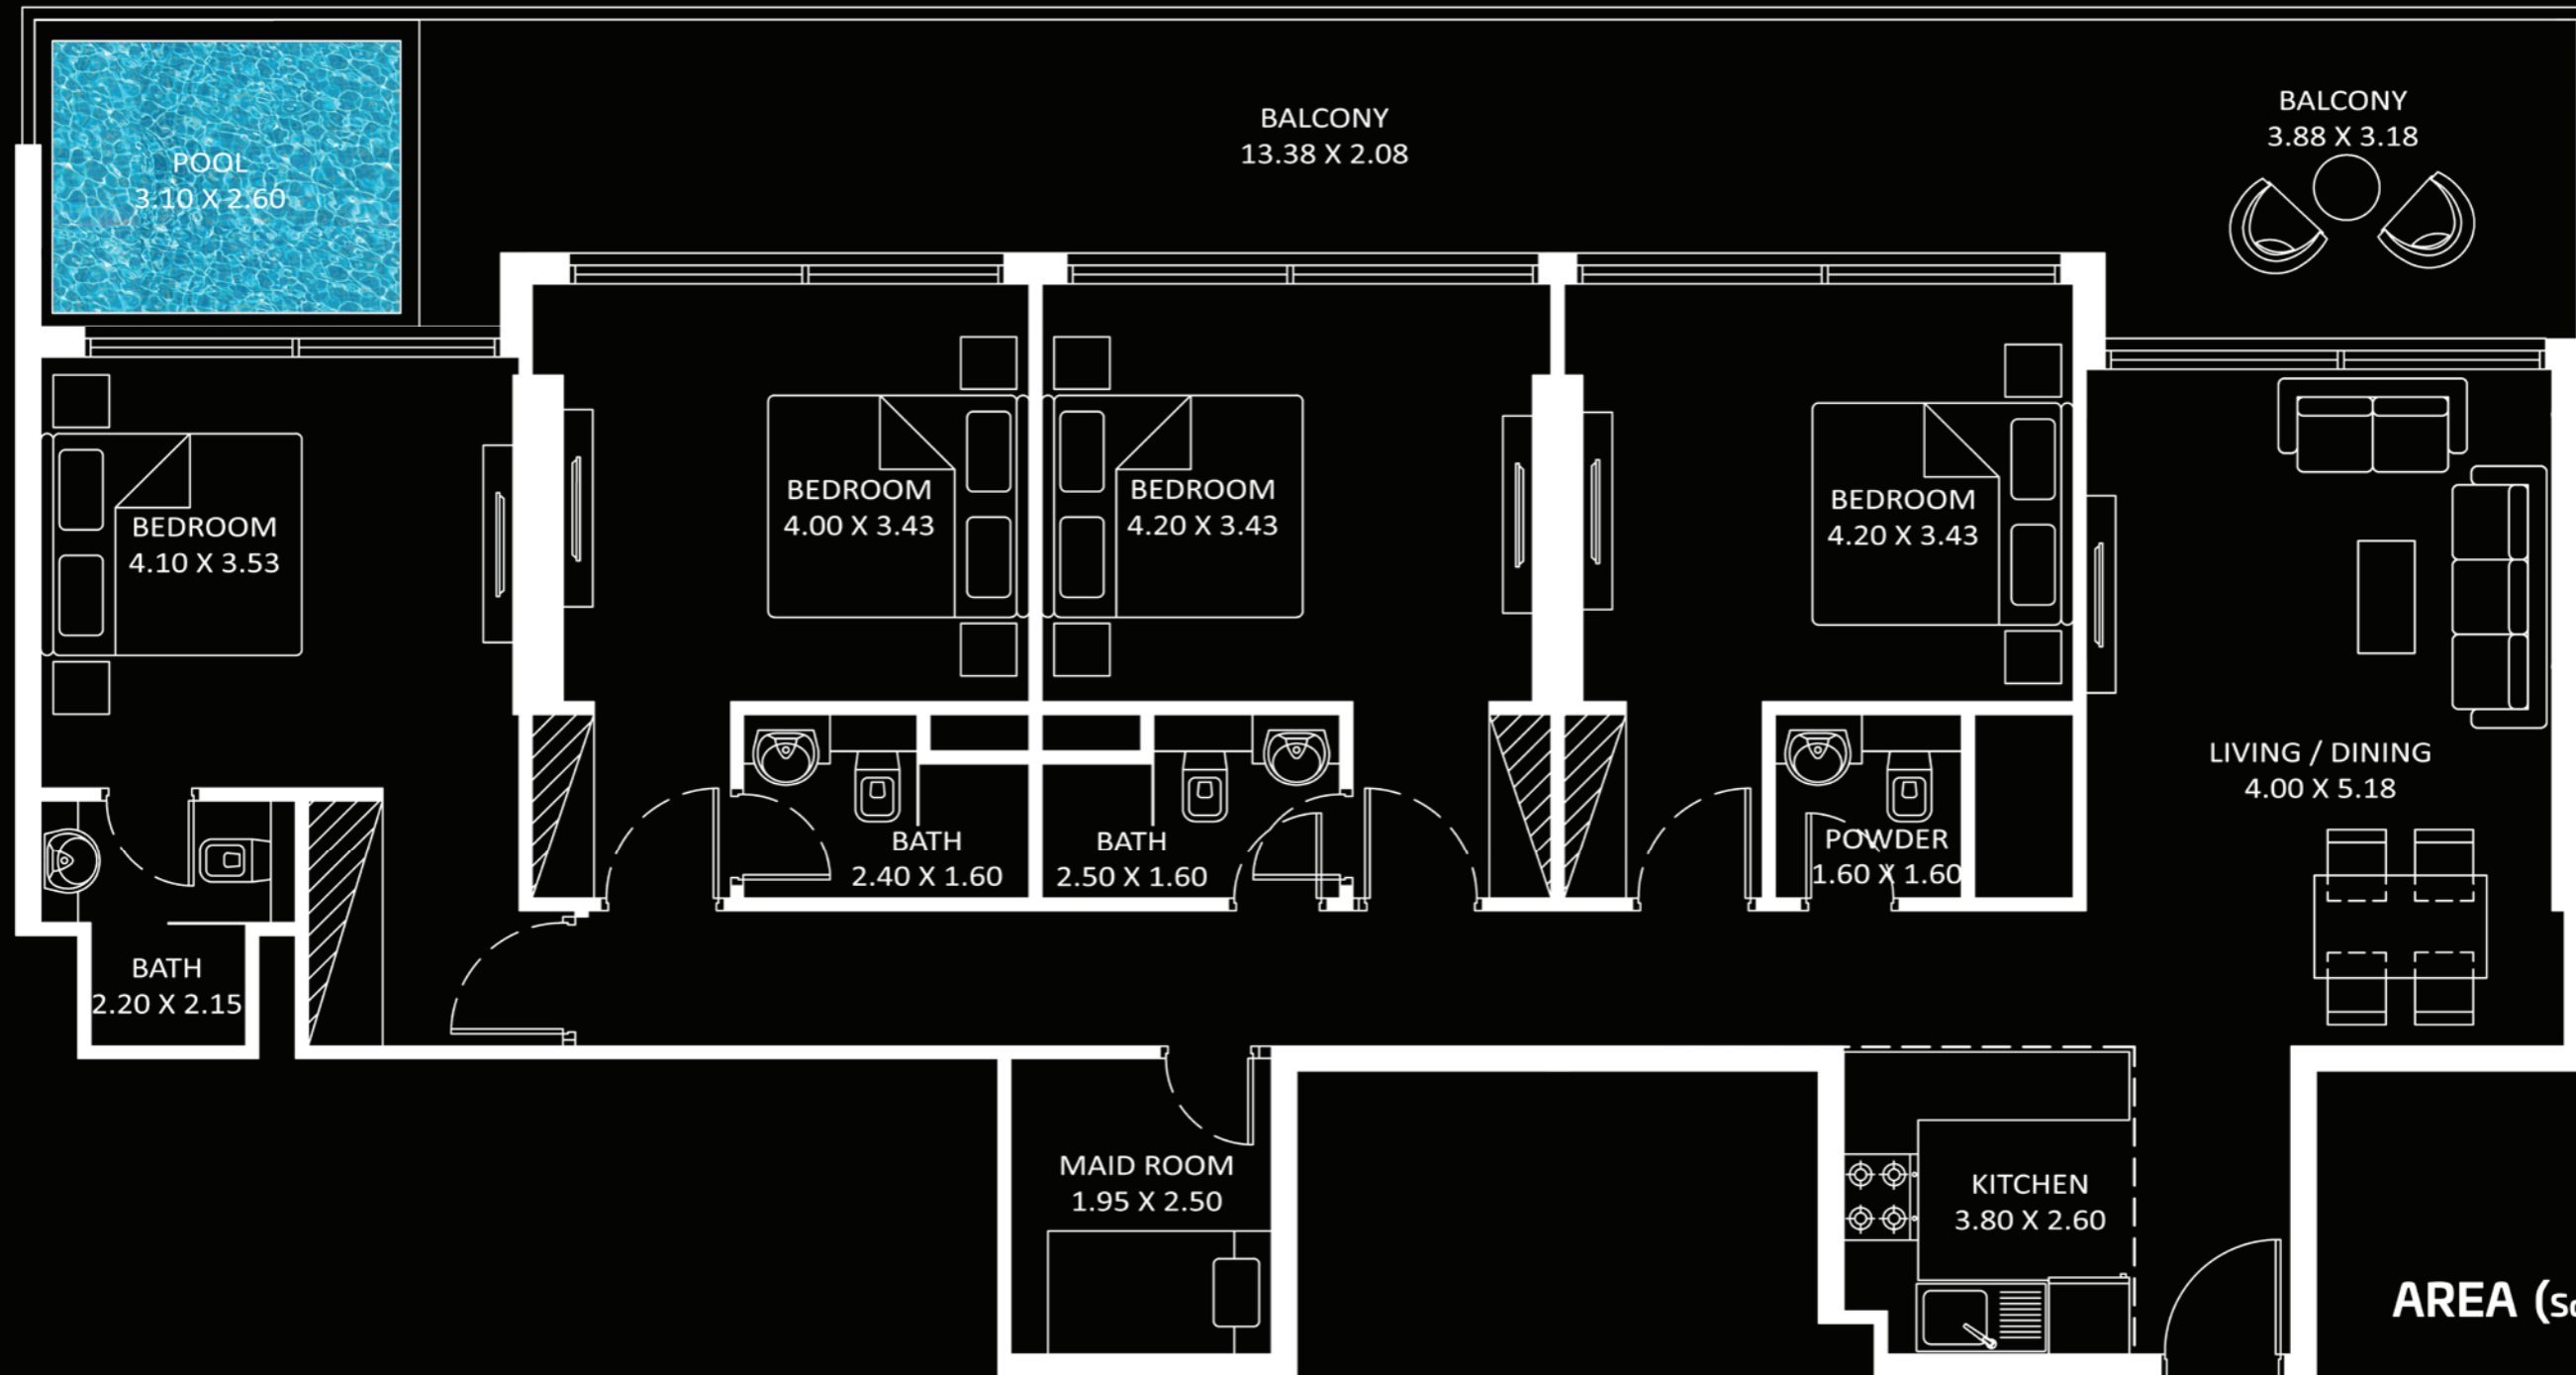

DIAMONDZ

BY **DANUBE**

FLOOR PLANS

UPTOWN - JLT
DUBAI

12TH FLOOR

13TH - 31ST FLOOR

33RD - 42ND FLOOR

43RD - 55TH FLOOR

56TH - 59TH FLOOR

60TH FLOOR

DIAMONDZ

- STUDIO**
- 1 BEDROOM**
- 2 BEDROOM**
- 3 BEDROOM**
- 4 BEDROOM**

4 BEDROOM

AREA (Sq.Ft)

Apartment
1,425 to 1,433

Balcony
534 to 539

Total
1,959 to 1,973

FEATURES :

- Pool
- Maid Room
- Convertible Kitchen

Diamondz

3 BEDROOM

AREA (Sq.Ft)

Apartment
1,153 to 1,161

Balcony
354 to 358

Total
1,507 to 1,519

FEATURES :

- Pool
- Maid Room
- Convertible Kitchen

Diamondz

2 BEDROOM TYPE - B

AREA (Sq.Ft)

Apartment
912 to 921

Balcony
345 to 349