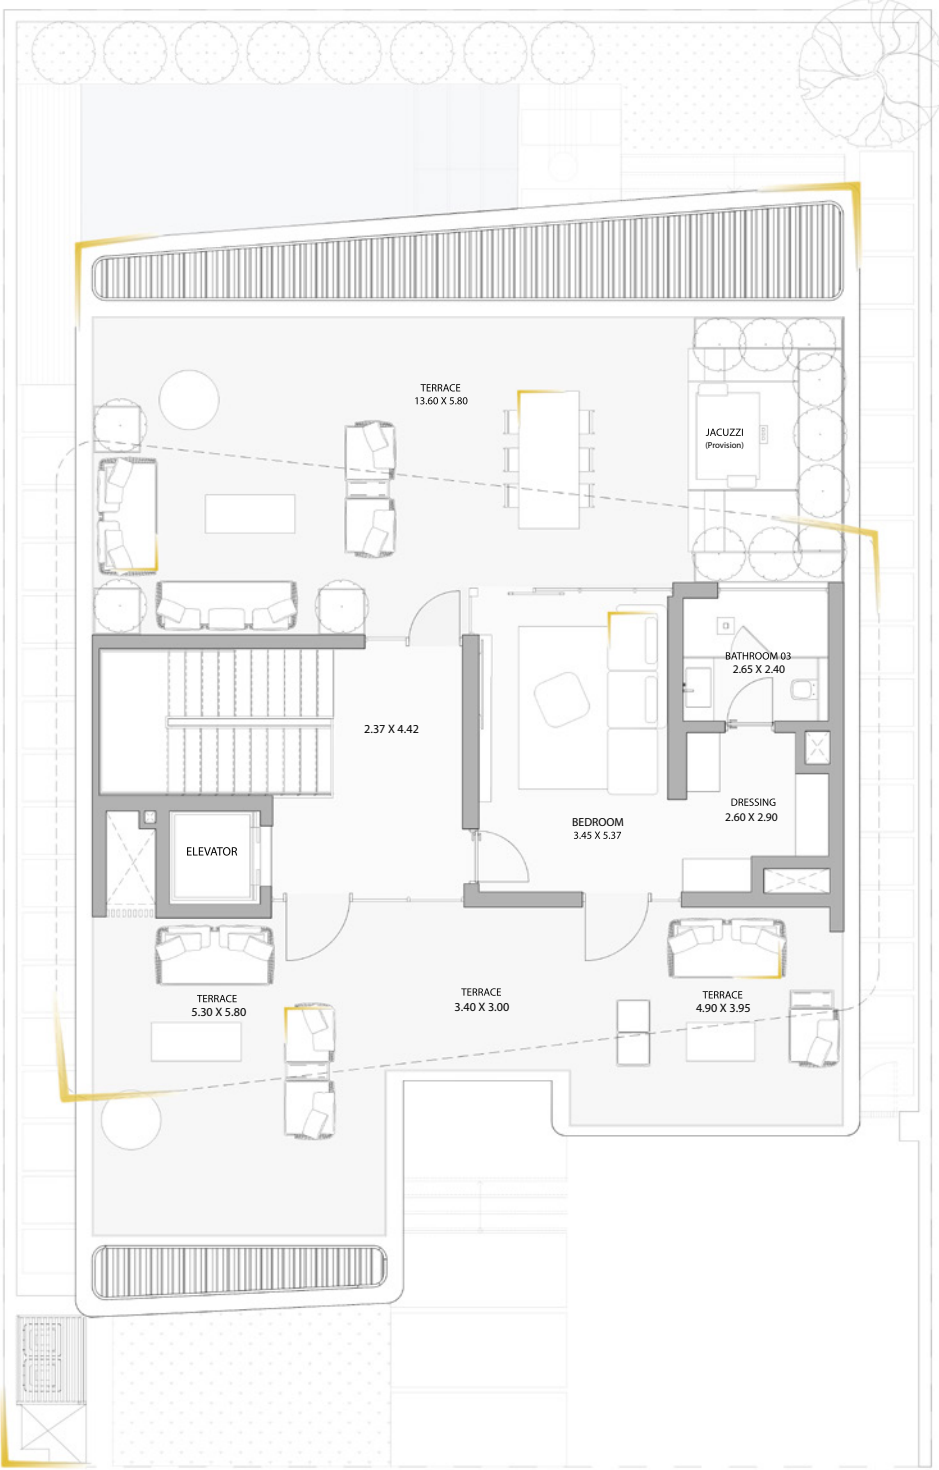

THE WOODLAND RESIDENCES

*by*

AMIS

FLOORPLANS

THE WOODLAND RESIDENCES

by

AMIS

Floors: G + 2

Bedrooms: 5

Built Up Area: 7,335 sq. ft / 681 sq. M

Ground Floor

Sq. ft: 2,769

Sq. M: 257

First Floor

Sq. ft: 2,358

Sq. M: 219

Second Floor

Sq. ft: 2,207

Sq. M: 205