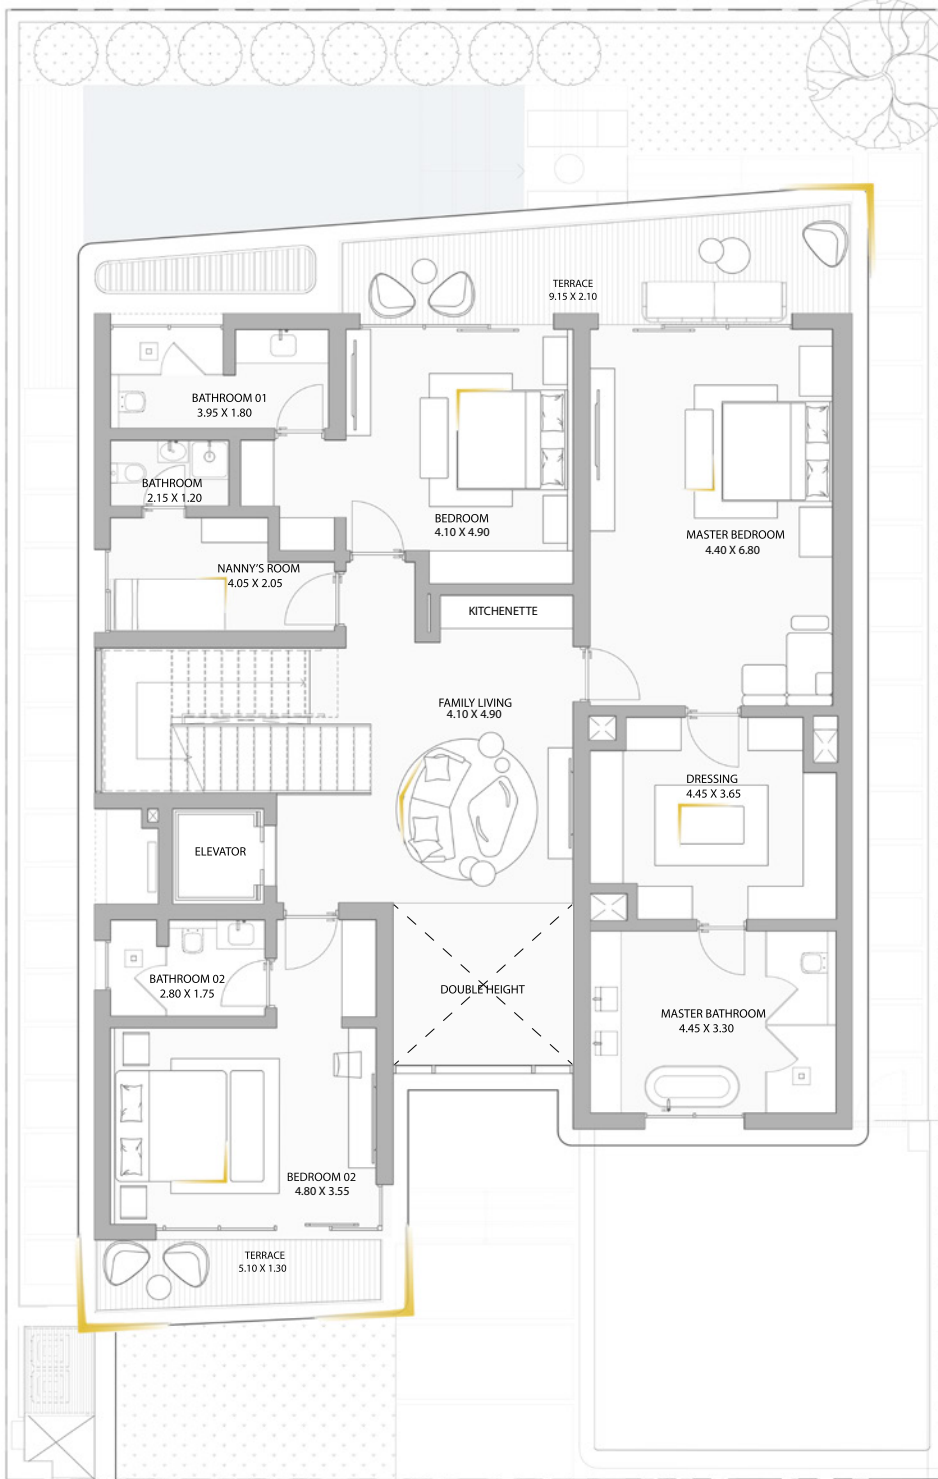

THE WOODLAND RESIDENCES

*by*

AMIS

FLOORPLANS

THE WOODLAND RESIDENCES

by

AMIS

Floors: G + 2

Bedrooms: 5

Built Up Area: 7,335 sq. ft / 681 sq. M

Ground Floor

Sq. ft: 2,769

Sq. M: 257

First Floor

Sq. ft: 2,358

Sq. M: 219

Second Floor

Sq. ft: 2,207

Sq. M: 205