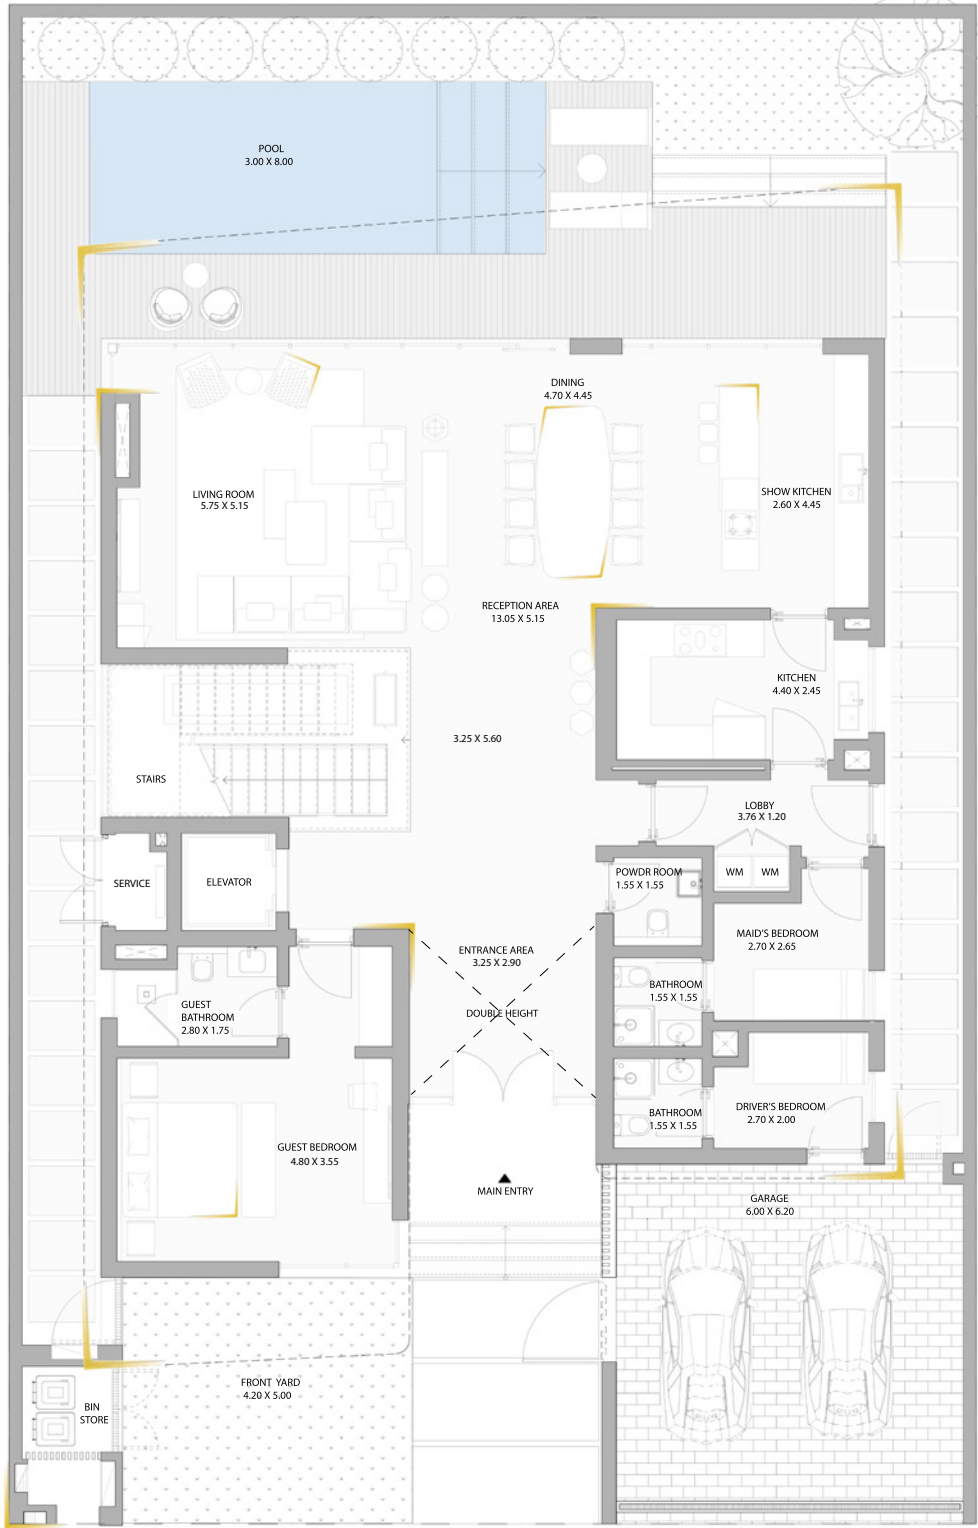

THE WOODLAND RESIDENCES

*by*

AMIS

FLOORPLANS

THE WOODLAND RESIDENCES

by

AMIS

Floors: G + 2

Bedrooms: 5

Built Up Area: 7,335 sq. ft / 681 sq. M

Ground Floor

Sq. ft: 2,769

Sq. M: 257

First Floor

Sq. ft: 2,358

Sq. M: 219

Second Floor

Sq. ft: 2,207

Sq. M: 205