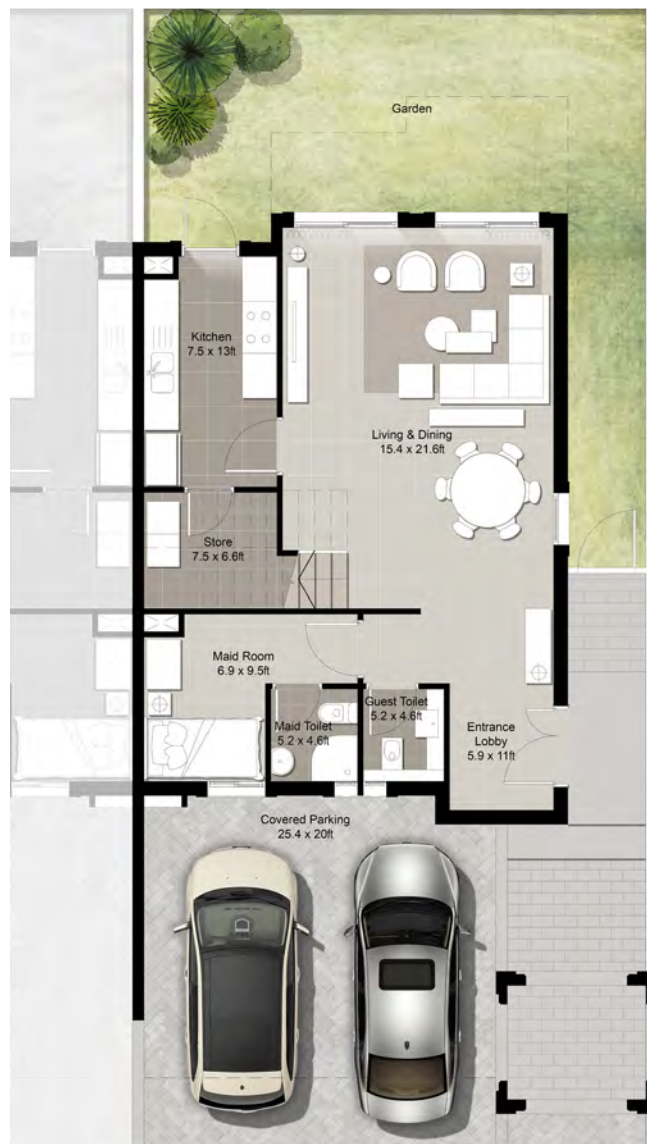

شاطئ الفيجرة

FUJAIRAH BEACH

Apartment Code: FB-V-42

Disclaimer: All materials, dimensions and drawings are approximate.

شاطئ الفيجرة

FUJAIRAH BEACH

Villa FB-V-07

Bedrooms	3
Internal Area	1888 sq.ft
Terrace Area	252 sq.ft
Total Area	2140 sq.ft
Plot Area	2433 sq.ft
Car Parks	2

شاطئ الفيجيرة

FUJAIRAH BEACH

Apartment Code: FB-V-07

Disclaimer: All materials, dimensions and drawings are approximate.

شاطئ الفيجيرة

FUJAIRAH BEACH

Villa FB-V-08

Bedrooms	3
Internal Area	1888 sq.ft
Terrace Area	187 sq.ft
Total Area	2076 sq.ft
Plot Area	1916 sq.ft
Car Parks	2

شاطئ الفيجرة

FUJAIRAH BEACH

Apartment Code: FB-V-08

Disclaimer: All materials, dimensions and drawings are approximate.

شاطئ الفيجرة

FUJAIRAH BEACH

Villa FB-V-14

Bedrooms	3
Internal Area	1888 sq.ft
Terrace Area	252 sq.ft
Total Area	2140 sq.ft
Plot Area	2949 sq.ft
Car Parks	2

شاطئ الفيجيرة

FUJAIRAH BEACH

Apartment Code: FB-V-14

Disclaimer: All materials, dimensions and drawings are approximate.

شاطئ الفيجيرة

FUJAIRAH BEACH

Villa FB-V-53

Bedrooms	3
Internal Area	1888 sq.ft
Terrace Area	252 sq.ft
Total Area	2140 sq.ft
Plot Area	2153 sq.ft
Car Parks	2