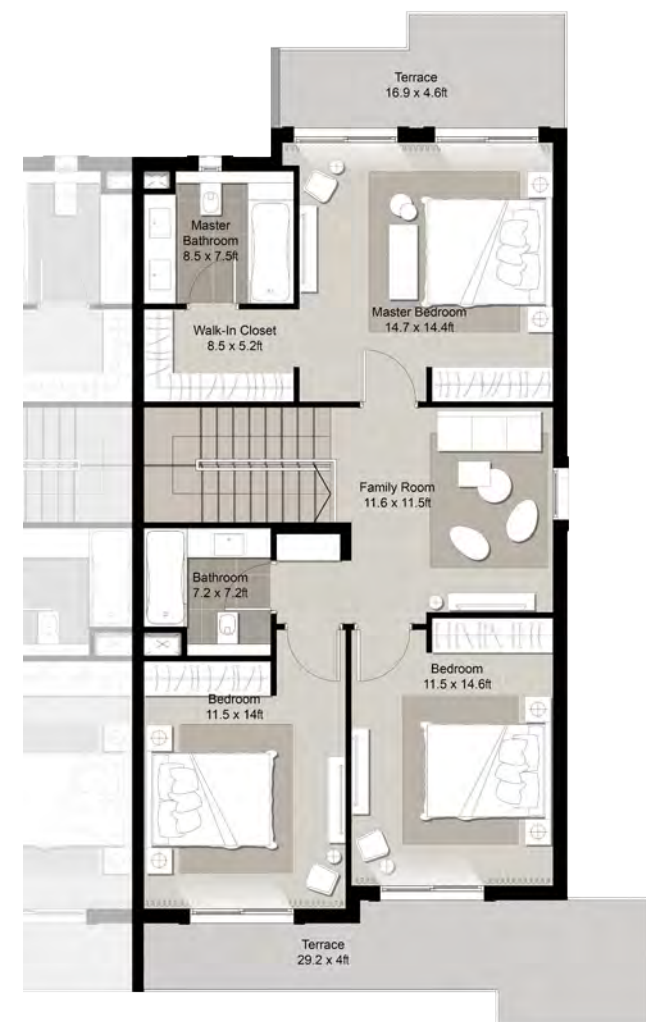

شاطئ الفيجيرة

FUJAIRAH BEACH

Apartment Code: FB-V-07

Disclaimer: All materials, dimensions and drawings are approximate.

شاطئ الفيجيرة

FUJAIRAH BEACH

Villa FB-V-08

Bedrooms	3
Internal Area	1888 sq.ft
Terrace Area	187 sq.ft
Total Area	2076 sq.ft
Plot Area	1916 sq.ft
Car Parks	2

شاطئ الفيجرة

FUJAIRAH BEACH

Apartment Code: FB-V-08

Disclaimer: All materials, dimensions and drawings are approximate.

شاطئ الفيجرة

FUJAIRAH BEACH

Villa FB-V-14

Bedrooms	3
Internal Area	1888 sq.ft
Terrace Area	252 sq.ft
Total Area	2140 sq.ft
Plot Area	2949 sq.ft
Car Parks	2

شاطئ الفيجيرة

FUJAIRAH BEACH

Apartment Code: FB-V-14

Disclaimer: All materials, dimensions and drawings are approximate.

شاطئ الفيجيرة

FUJAIRAH BEACH

Villa FB-V-53

Bedrooms	3
Internal Area	1888 sq.ft
Terrace Area	252 sq.ft
Total Area	2140 sq.ft
Plot Area	2153 sq.ft
Car Parks	2

شاطئ الفيجرة

FUJAIRAH BEACH

Apartment Code: FB-V-53

Disclaimer: All materials, dimensions and drawings are approximate.

شاطئ الفيجرة

FUJAIRAH BEACH

Villa FB-V-26

Bedrooms	3
Internal Area	1888 sq.ft
Terrace Area	187 sq.ft
Total Area	2076 sq.ft
Plot Area	2766 sq.ft
Car Parks	2