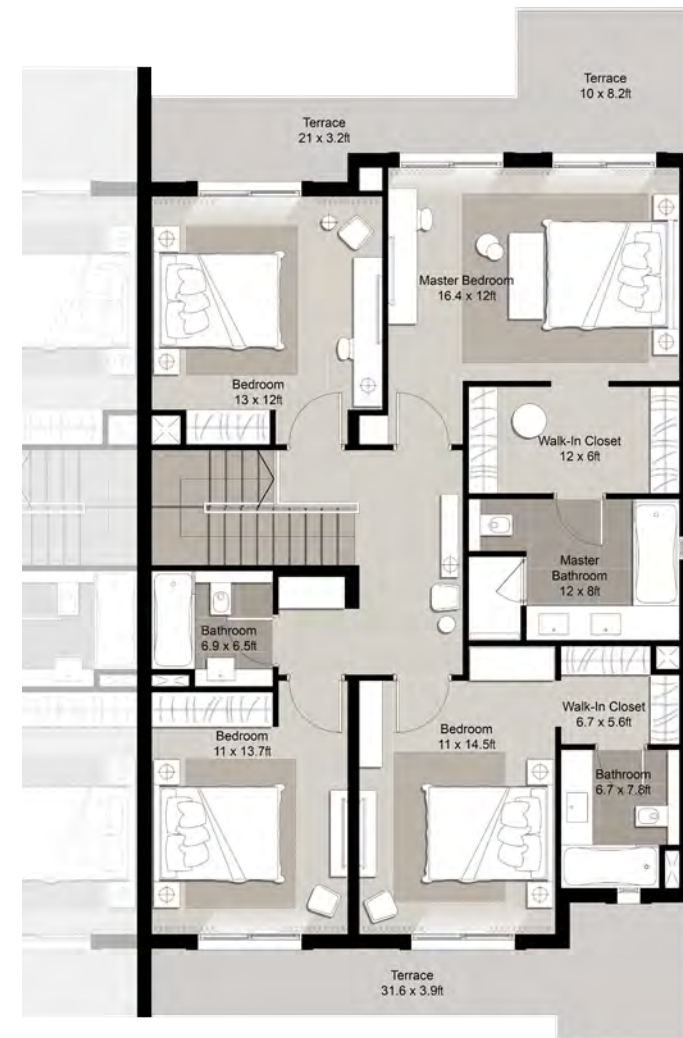

Villa FB-V-01

Bedrooms	2
Internal Area	1443 sq.ft
Terrace Area	174 sq.ft
Total Area	1618 sq.ft
Plot Area	1679 sq.ft
Car Parks	1

شاطئ
الفيجيرة

FUJAIRAH BEACH

Apartment Code: FB-V-01

Disclaimer: All materials, dimensions and drawings are approximate.

شاطئ الفيجرة

FUJAIRAH BEACH

Apartment Code: FB-V-53

Disclaimer: All materials, dimensions and drawings are approximate.

شاطئ الفيجرة

FUJAIRAH BEACH

Villa FB-V-26

Bedrooms	3
Internal Area	1888 sq.ft
Terrace Area	187 sq.ft
Total Area	2076 sq.ft
Plot Area	2766 sq.ft
Car Parks	2

شاطئ الفجيرة

FUJAIRAH BEACH

Apartment Code: FB-V-26

Disclaimer: All materials, dimensions and drawings are approximate.

شاطئ الفجيرة

FUJAIRAH BEACH

Villa FB-V-16

Bedrooms	4
Internal Area	2418 sq.ft
Terrace Area	329 sq.ft
Total Area	2747 sq.ft
Plot Area	3305 sq.ft
Car Parks	2

شاطئ الفيجرة

FUJAIRAH BEACH

Apartment Code: FB-V-16

Disclaimer: All materials, dimensions and drawings are approximate.

شاطئ الفيجرة

FUJAIRAH BEACH

Villa FB-V-18

Bedrooms	4
Internal Area	2456 sq.ft
Terrace Area	271 sq.ft
Total Area	2728 sq.ft
Plot Area	3251 sq.ft
Car Parks	2