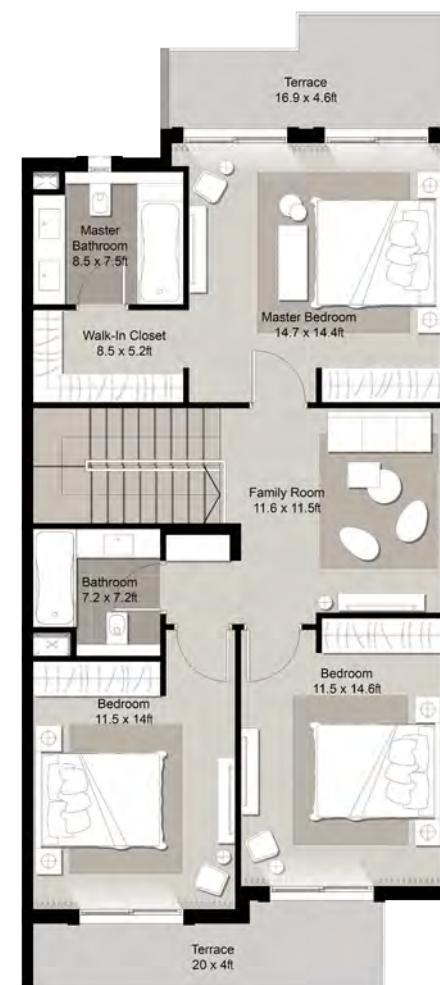

شاطئ الفيجرة

FUJAIRAH BEACH

Apartment Code: FB-V-08

Disclaimer: All materials, dimensions and drawings are approximate.

شاطئ الفيجرة

FUJAIRAH BEACH

Villa FB-V-14

Bedrooms	3
Internal Area	1888 sq.ft
Terrace Area	252 sq.ft
Total Area	2140 sq.ft
Plot Area	2949 sq.ft
Car Parks	2

شاطئ الفيجيرة

FUJAIRAH BEACH

Apartment Code: FB-V-14

Disclaimer: All materials, dimensions and drawings are approximate.

شاطئ الفيجيرة

FUJAIRAH BEACH

Villa FB-V-53

Bedrooms	3
Internal Area	1888 sq.ft
Terrace Area	252 sq.ft
Total Area	2140 sq.ft
Plot Area	2153 sq.ft
Car Parks	2

شاطئ الفيجرة

FUJAIRAH BEACH

Apartment Code: FB-V-53

Disclaimer: All materials, dimensions and drawings are approximate.

شاطئ الفيجرة

FUJAIRAH BEACH

Villa FB-V-26

Bedrooms	3
Internal Area	1888 sq.ft
Terrace Area	187 sq.ft
Total Area	2076 sq.ft
Plot Area	2766 sq.ft
Car Parks	2

شاطئ الفجيرة

FUJAIRAH BEACH

Apartment Code: FB-V-26

Disclaimer: All materials, dimensions and drawings are approximate.

شاطئ الفجيرة

FUJAIRAH BEACH

Villa FB-V-16

Bedrooms	4
Internal Area	2418 sq.ft
Terrace Area	329 sq.ft
Total Area	2747 sq.ft
Plot Area	3305 sq.ft
Car Parks	2