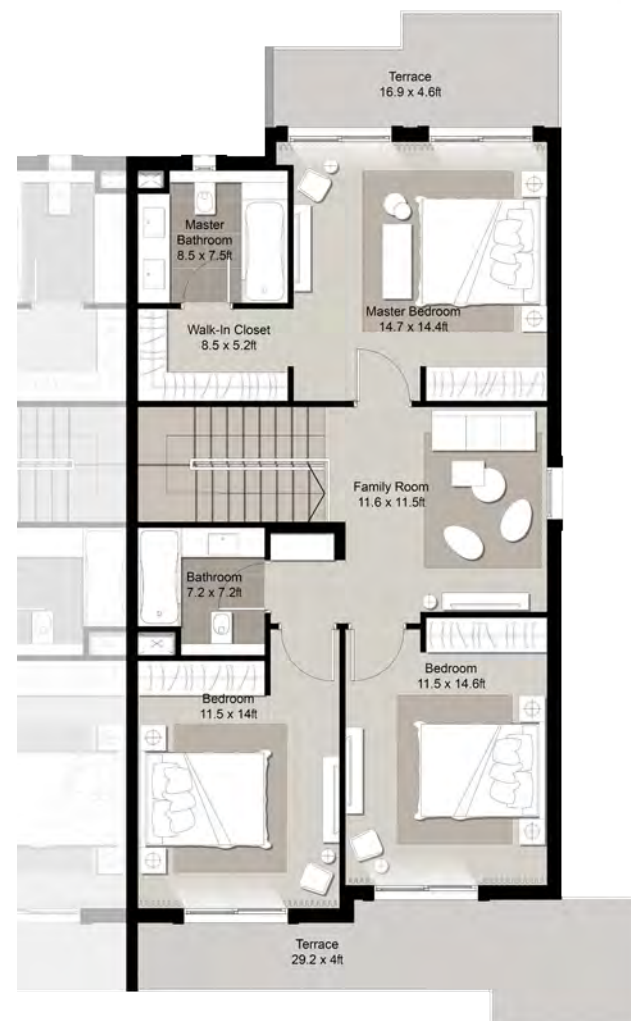

شاطئ الفيجيرة

FUJAIRAH BEACH

Apartment Code: FB-V-07

Disclaimer: All materials, dimensions and drawings are approximate.

شاطئ الفيجيرة

FUJAIRAH BEACH

Villa FB-V-08

Bedrooms	3
Internal Area	1888 sq.ft
Terrace Area	187 sq.ft
Total Area	2076 sq.ft
Plot Area	1916 sq.ft
Car Parks	2

شاطئ الفيجرة

FUJAIRAH BEACH

Apartment Code: FB-V-08

Disclaimer: All materials, dimensions and drawings are approximate.

شاطئ الفيجرة

FUJAIRAH BEACH

Villa FB-V-14

Bedrooms	3
Internal Area	1888 sq.ft
Terrace Area	252 sq.ft
Total Area	2140 sq.ft
Plot Area	2949 sq.ft
Car Parks	2

شاطئ الفيجيرة

FUJAIRAH BEACH

Apartment Code: FB-V-14

Disclaimer: All materials, dimensions and drawings are approximate.

شاطئ الفيجيرة

FUJAIRAH BEACH

Villa FB-V-53

Bedrooms	3
Internal Area	1888 sq.ft
Terrace Area	252 sq.ft
Total Area	2140 sq.ft
Plot Area	2153 sq.ft
Car Parks	2

شاطئ الفيجرة

FUJAIRAH BEACH

Apartment Code: FB-V-53

Disclaimer: All materials, dimensions and drawings are approximate.

شاطئ الفيجرة

FUJAIRAH BEACH

Villa FB-V-26

Bedrooms	3
Internal Area	1888 sq.ft
Terrace Area	187 sq.ft
Total Area	2076 sq.ft
Plot Area	2766 sq.ft
Car Parks	2