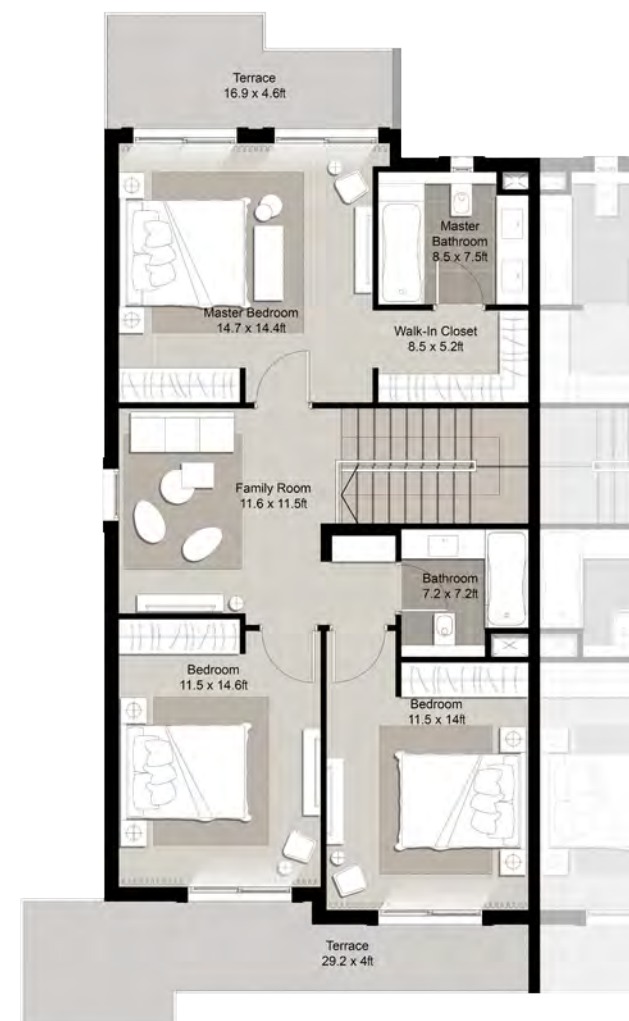

شاطئ الفيجرة

FUJAIRAH BEACH

Apartment Code: FB-V-41

Disclaimer: All materials, dimensions and drawings are approximate.

شاطئ
الفيجرة
FUJAIRAH BEACH

Villa FB-V-42

Bedrooms	2
Internal Area	1408 sq.ft
Terrace Area	112 sq.ft
Total Area	1520 sq.ft
Plot Area	1335 sq.ft
Car Parks	1

شاطئ الفيجرة

FUJAIRAH BEACH

Apartment Code: FB-V-42

Disclaimer: All materials, dimensions and drawings are approximate.

شاطئ الفيجرة

FUJAIRAH BEACH

Villa FB-V-07

Bedrooms	3
Internal Area	1888 sq.ft
Terrace Area	252 sq.ft
Total Area	2140 sq.ft
Plot Area	2433 sq.ft
Car Parks	2

شاطئ الفيجيرة

FUJAIRAH BEACH

Apartment Code: FB-V-07

Disclaimer: All materials, dimensions and drawings are approximate.

شاطئ الفيجيرة

FUJAIRAH BEACH

Villa FB-V-08

Bedrooms	3
Internal Area	1888 sq.ft
Terrace Area	187 sq.ft
Total Area	2076 sq.ft
Plot Area	1916 sq.ft
Car Parks	2

شاطئ الفيجرة

FUJAIRAH BEACH

Apartment Code: FB-V-08

Disclaimer: All materials, dimensions and drawings are approximate.

شاطئ الفيجرة

FUJAIRAH BEACH

Villa FB-V-14

Bedrooms	3
Internal Area	1888 sq.ft
Terrace Area	252 sq.ft
Total Area	2140 sq.ft
Plot Area	2949 sq.ft
Car Parks	2