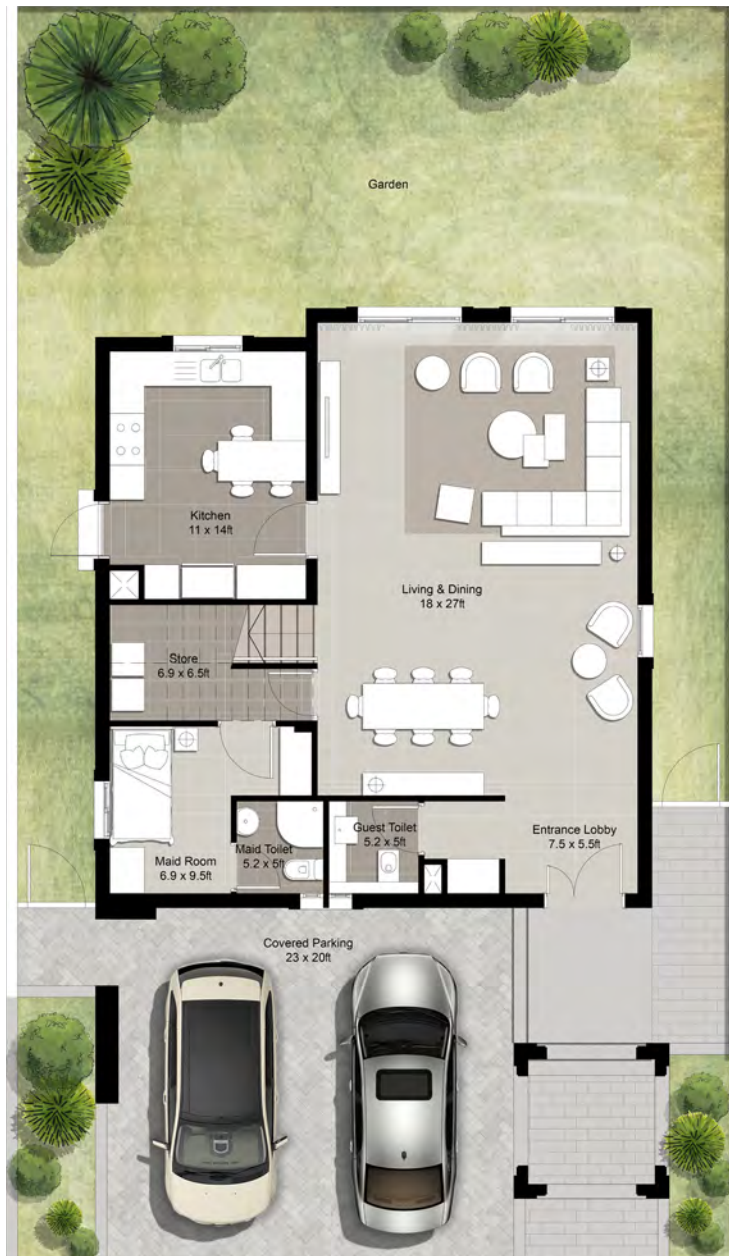

Villa FB-V-18

Bedrooms	4
Internal Area	2456 sq.ft
Terrace Area	271 sq.ft
Total Area	2728 sq.ft
Plot Area	3251 sq.ft
Car Parks	2

شاطئ الفيجيرة

FUJAIRAH BEACH

Apartment Code: FB-V-18

Disclaimer: All materials, dimensions and drawings are approximate.

شاطئ الفيجيرة

FUJAIRAH BEACH