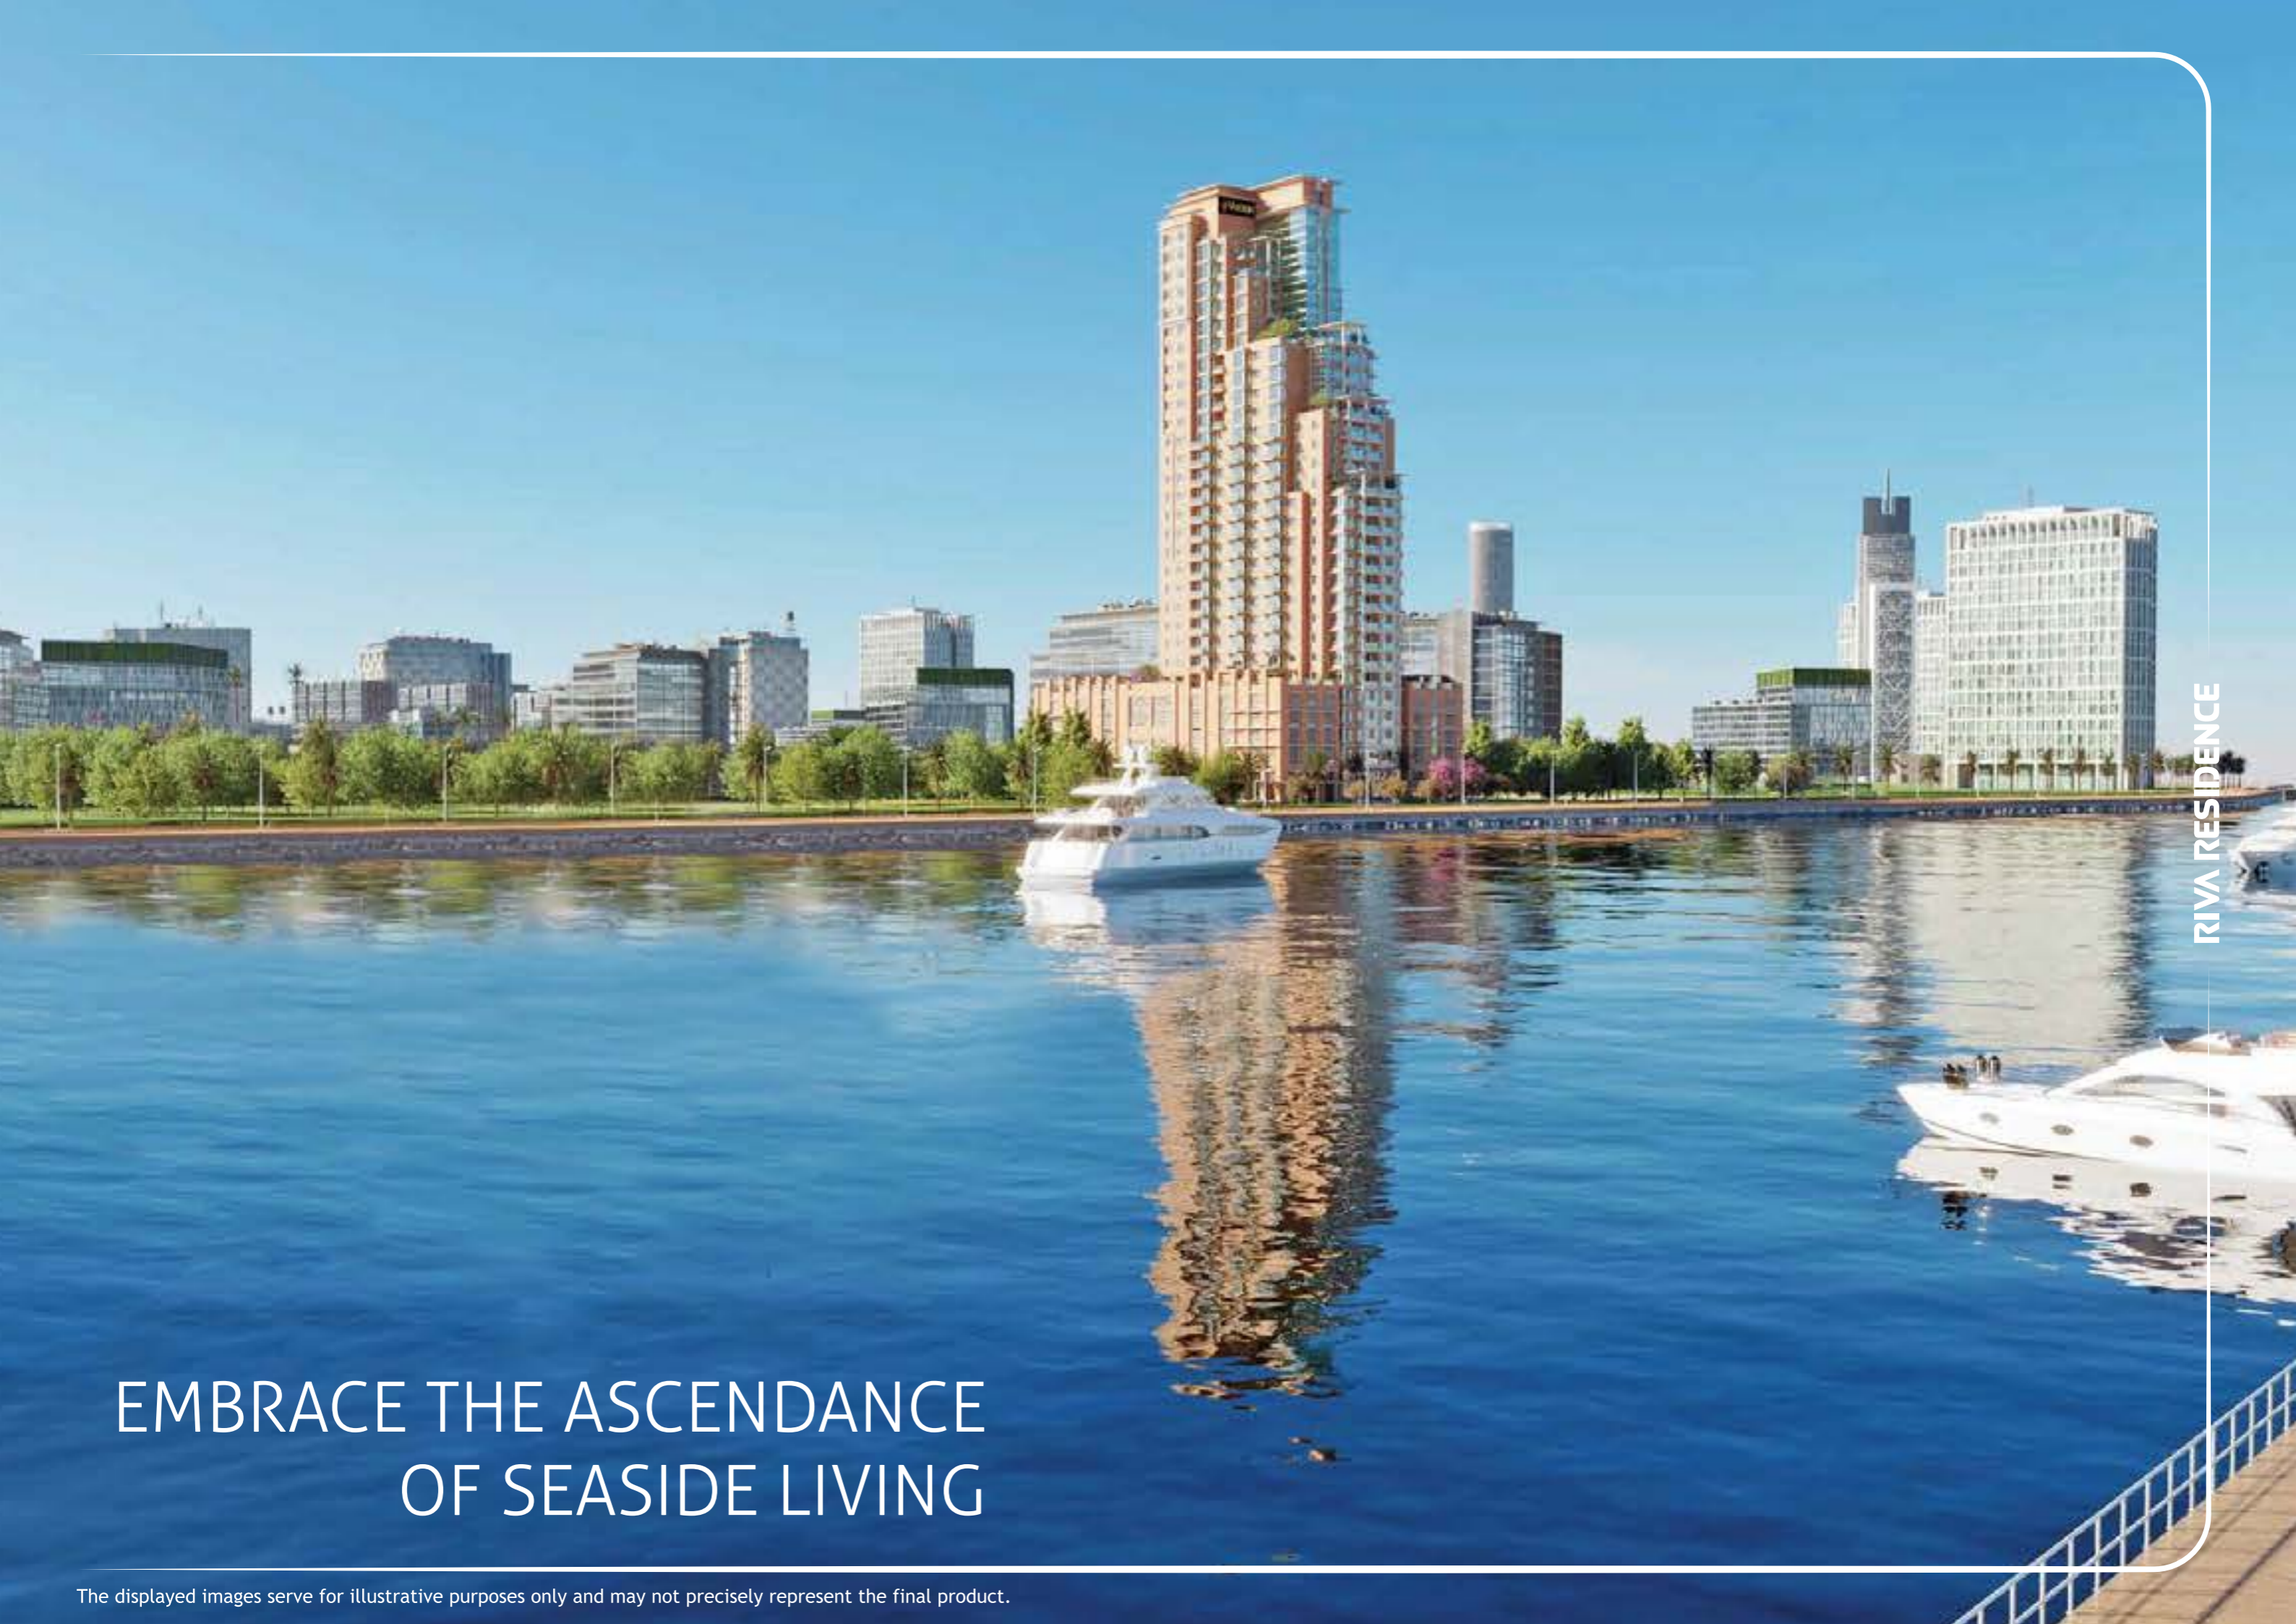

RIVA RESIDENCE

EMBRACE THE ASCENDANCE OF SEASIDE LIVING

The displayed images serve for illustrative purposes only and may not precisely represent the final product.