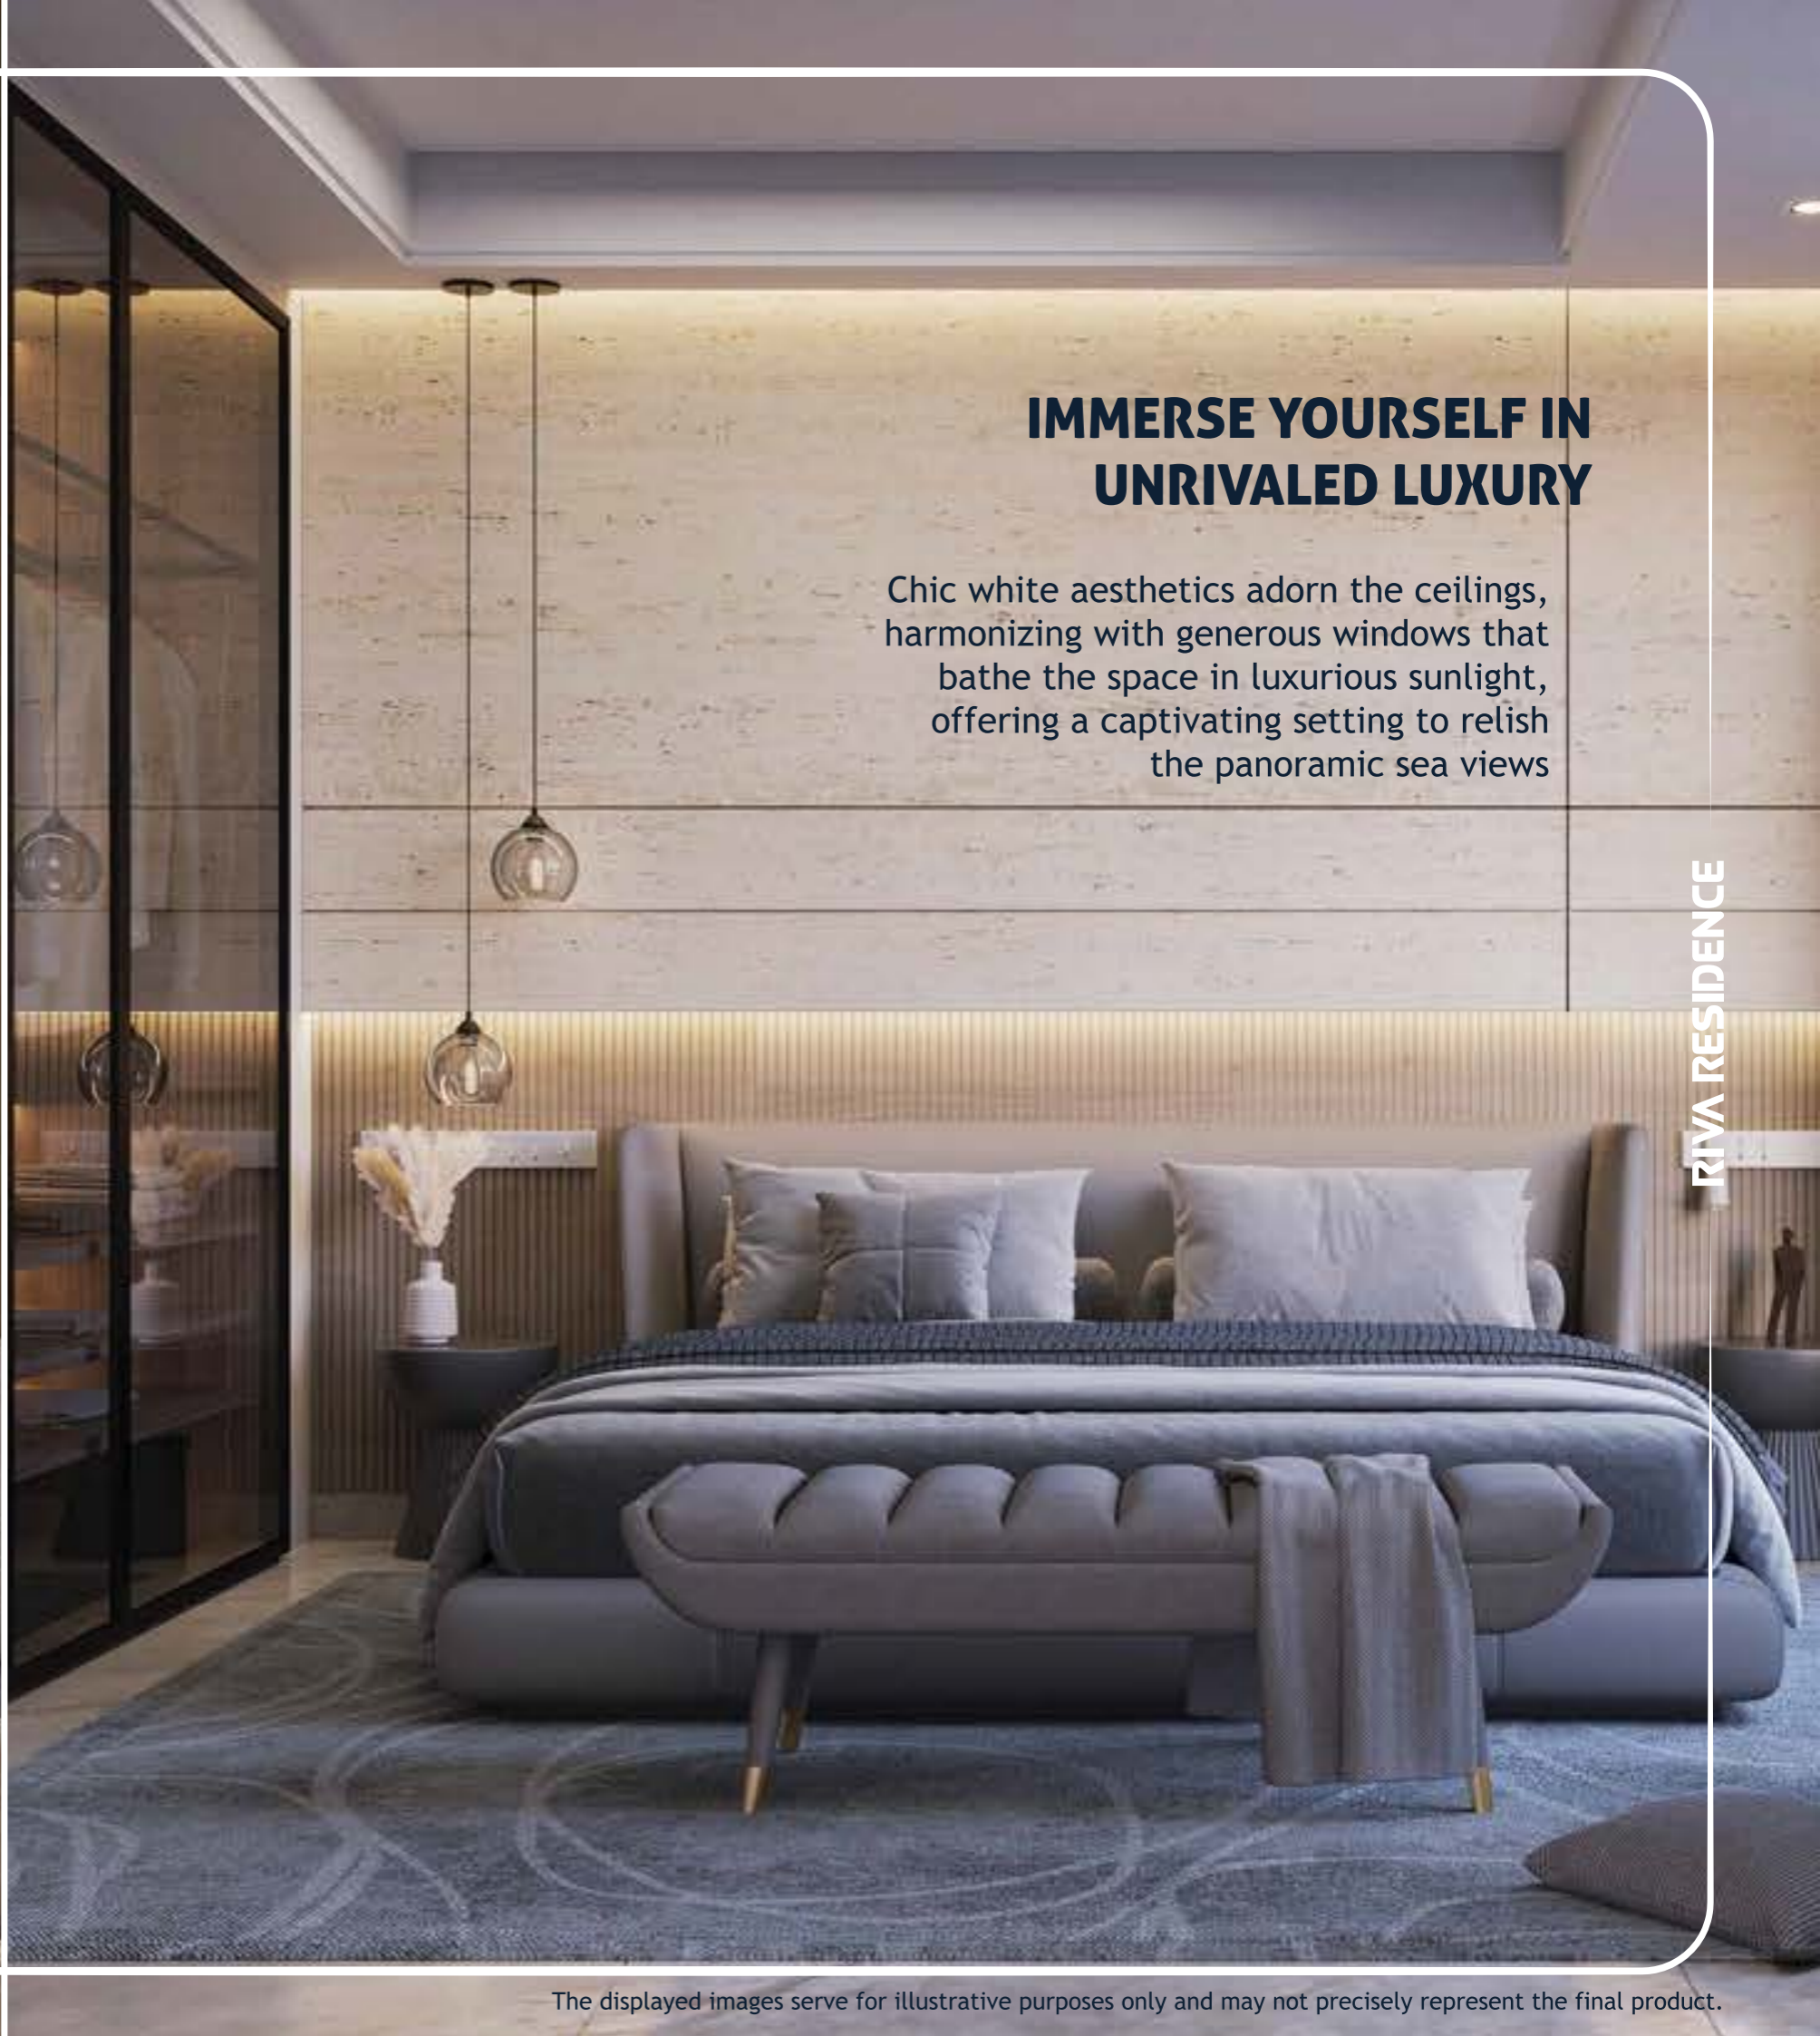

STEP INTO THE GLAMOUR OF RIVA RESIDENCE

Captivated by the rhythm of waves,
the spirit of wonder, and a deep love for the sea,
this magnificent 25-storey enclave of
residential apartments is a true waterfront
fantasy brought to life.

DRAWN FROM ELEGANCE

The displayed images serve for illustrative purposes only and may not precisely represent the final product.

IMMERSE YOURSELF IN UNRIVALED LUXURY

Chic white aesthetics adorn the ceilings, harmonizing with generous windows that bathe the space in luxurious sunlight, offering a captivating setting to relish the panoramic sea views