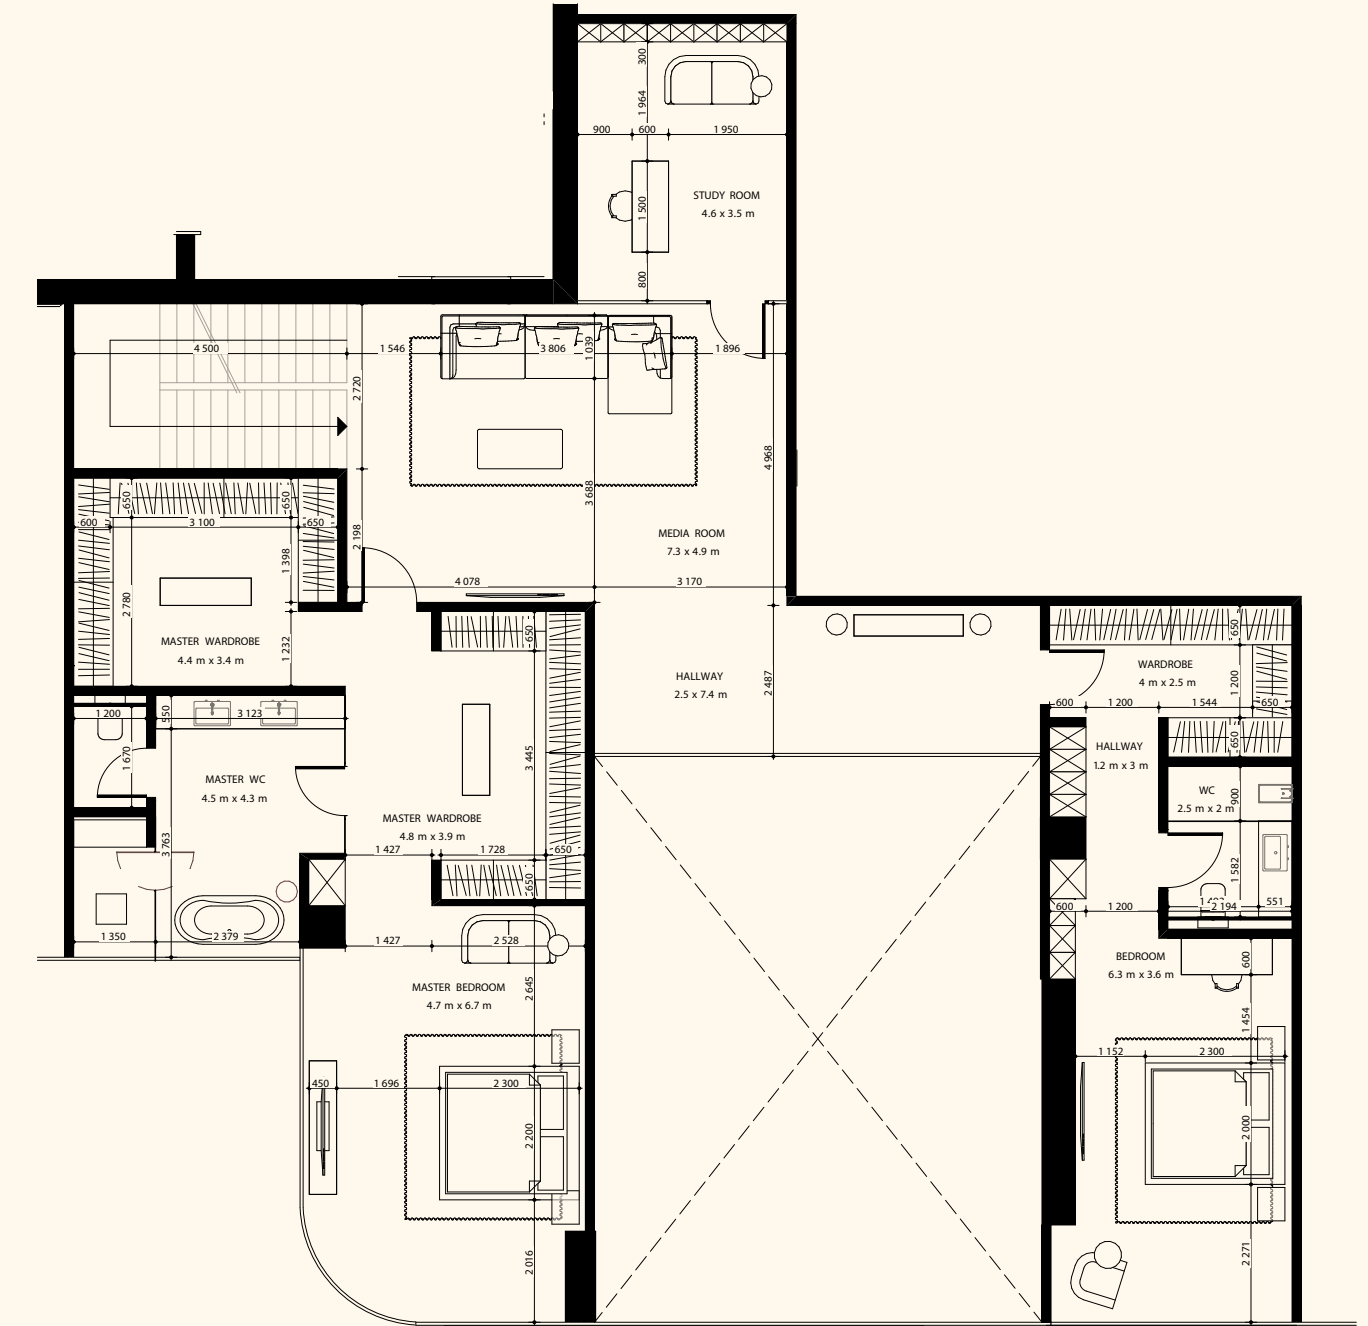

Sea View

Beach View

Unit 803

4 Bedrooms | 6 Bathrooms | 4 Parking Spaces

Residence	4,426sq. ft.	411 sq. mt.
Terrace	3,011 sq. ft.	280 sq. mt.
Total	7,438 sq. ft.	691 sq. mt.

ORLA

DORCHESTER COLLECTION

DUBAI

Sea View

Beach View

Lower Level

Upper Level

Unit 804

4 Bedroom Duplex | 6 Bathrooms | 4 Parking Spaces

Residence	5,885 sq. ft.	547 sq. mt.
Terrace	1,901 sq. ft.	177 sq. mt.
Total	7,786 sq. ft.	723 sq. mt.

ORLA

DORCHESTER COLLECTION

DUBAI

Sea View

Beach View

Unit 808

4 Bedrooms | 6 Bathrooms | 4 Parking Spaces

Residence	4,414 sq. ft.	410 sq. mt.
Terrace	2,010 sq. ft.	187 sq. mt.
<hr/>		
Total	6,424 sq. ft.	597 sq. mt.