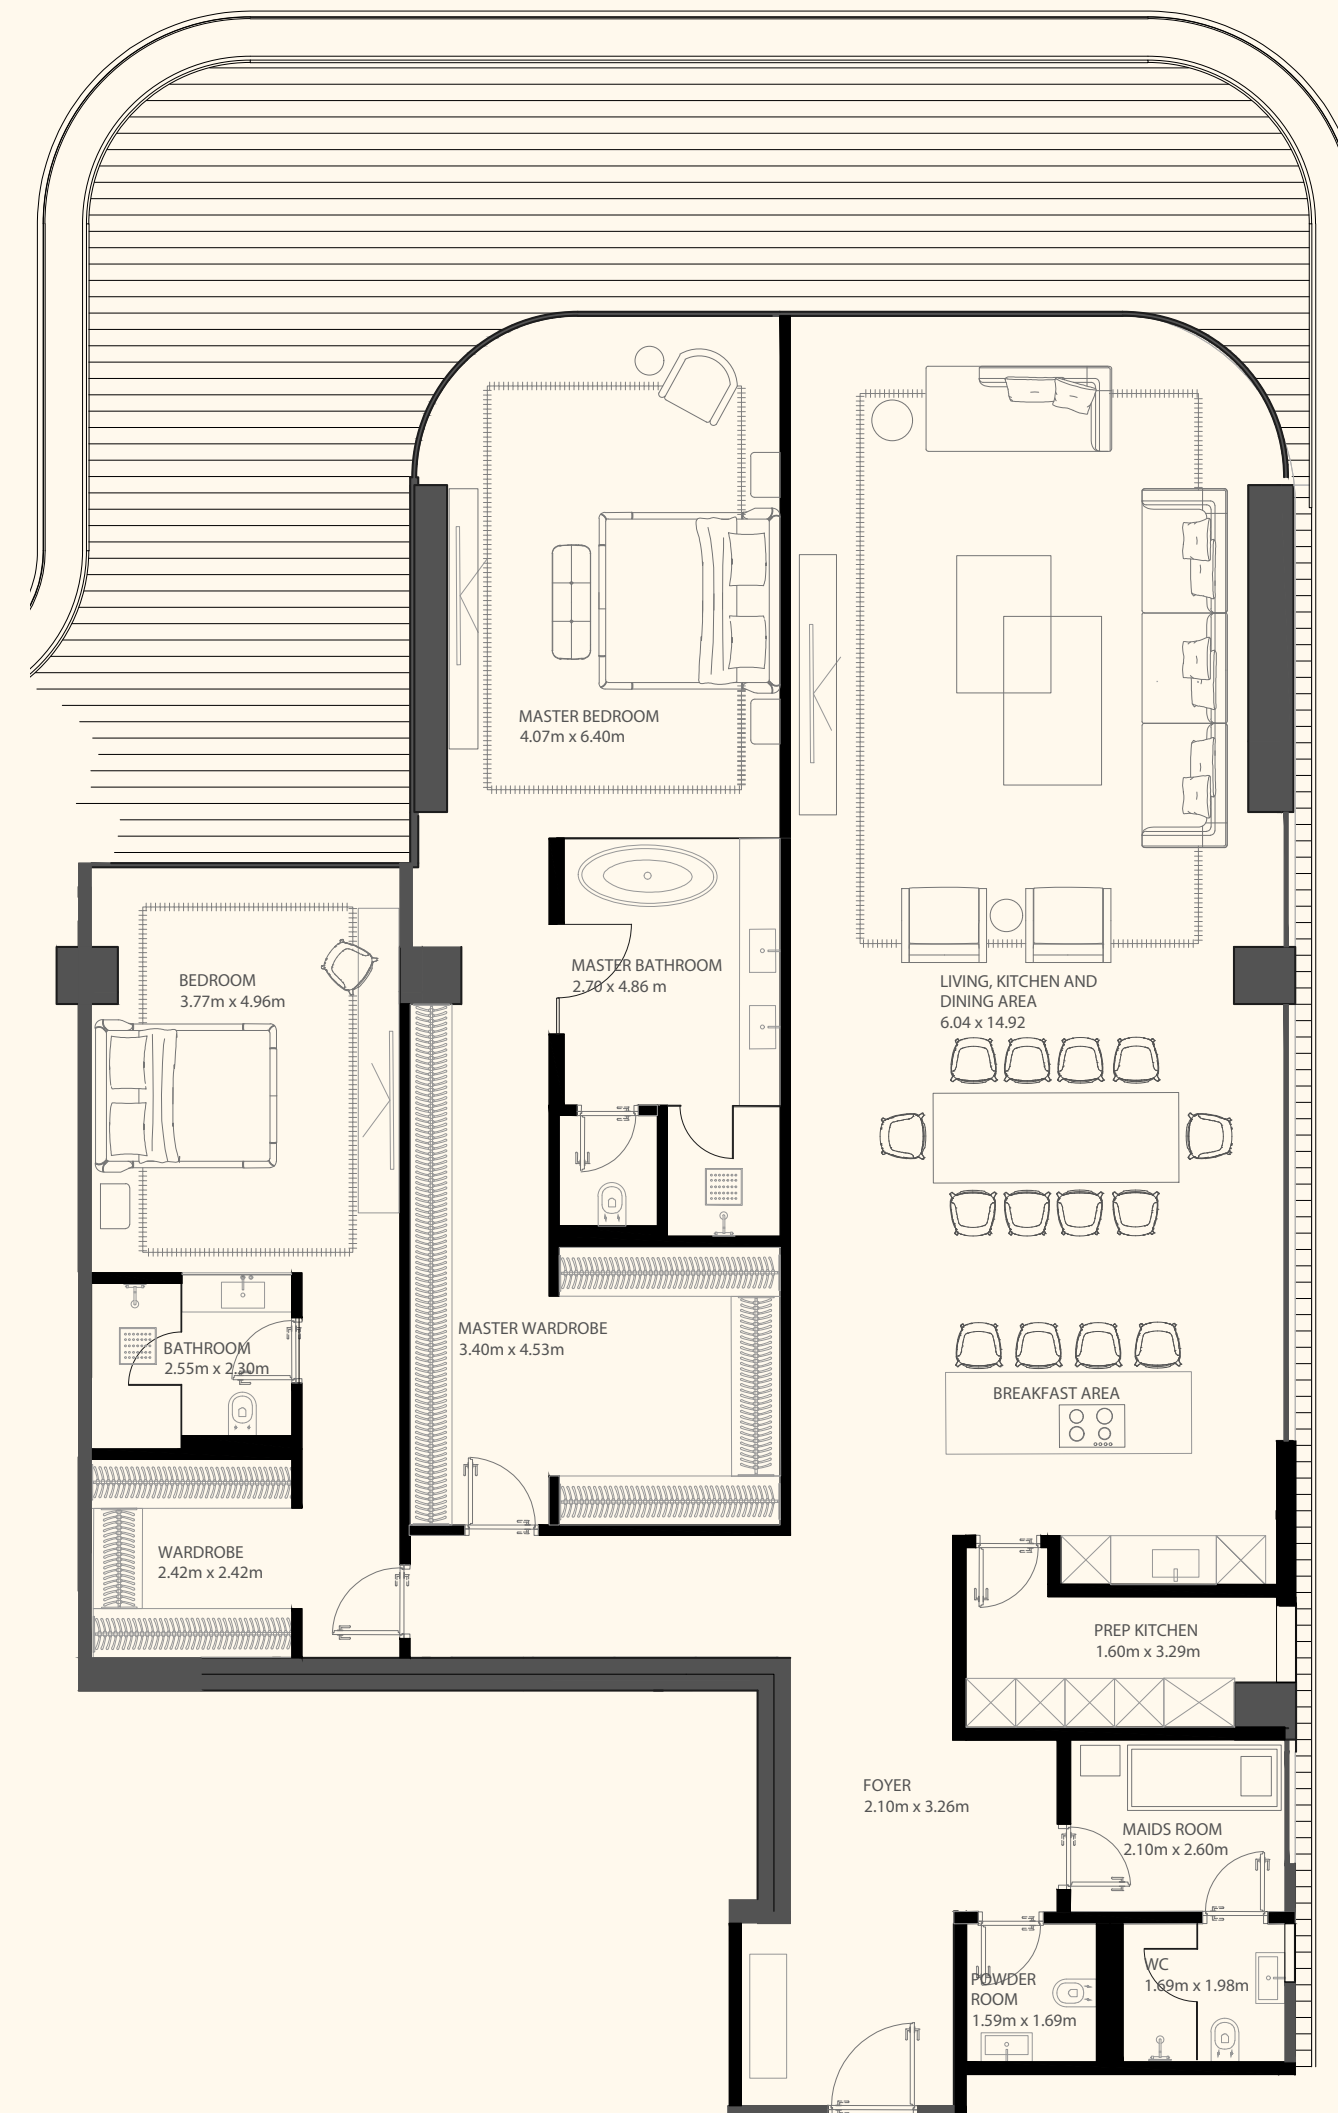

Sea View

Beach View

Unit 408

4 Bedrooms | 6 Bathrooms | 4 Parking Spaces

Residence	4,420 sq. ft.	411 sq. mt.
Terrace	3,113 sq. ft.	289 sq. mt.
Total	7,533 sq. ft.	700 sq. mt.

ORLA

DORCHESTER COLLECTION

DUBAI

Sea View

Beach View

Unit 411

2 Bedrooms | 3 Bathrooms | 2 Parking Spaces

Residence	2,607 sq. ft.	242 sq. mt.
Terrace	788 sq. ft.	73 sq. mt.
Total	3,395 sq. ft.	315 sq. mt.

ORLA

DORCHESTER COLLECTION
DUBAI

Sea View

Beach View

Unit 501

3 Bedrooms | 5 Bathrooms | 3 Parking Spaces

Residence	3,267 sq. ft.	303 sq. mt.
Terrace	212 sq. ft.	20 sq. mt.
<hr/>		
Total	3,479 sq. ft.	323 sq. mt.

ORLA

DORCHESTER COLLECTION
DUBAI

Sea View