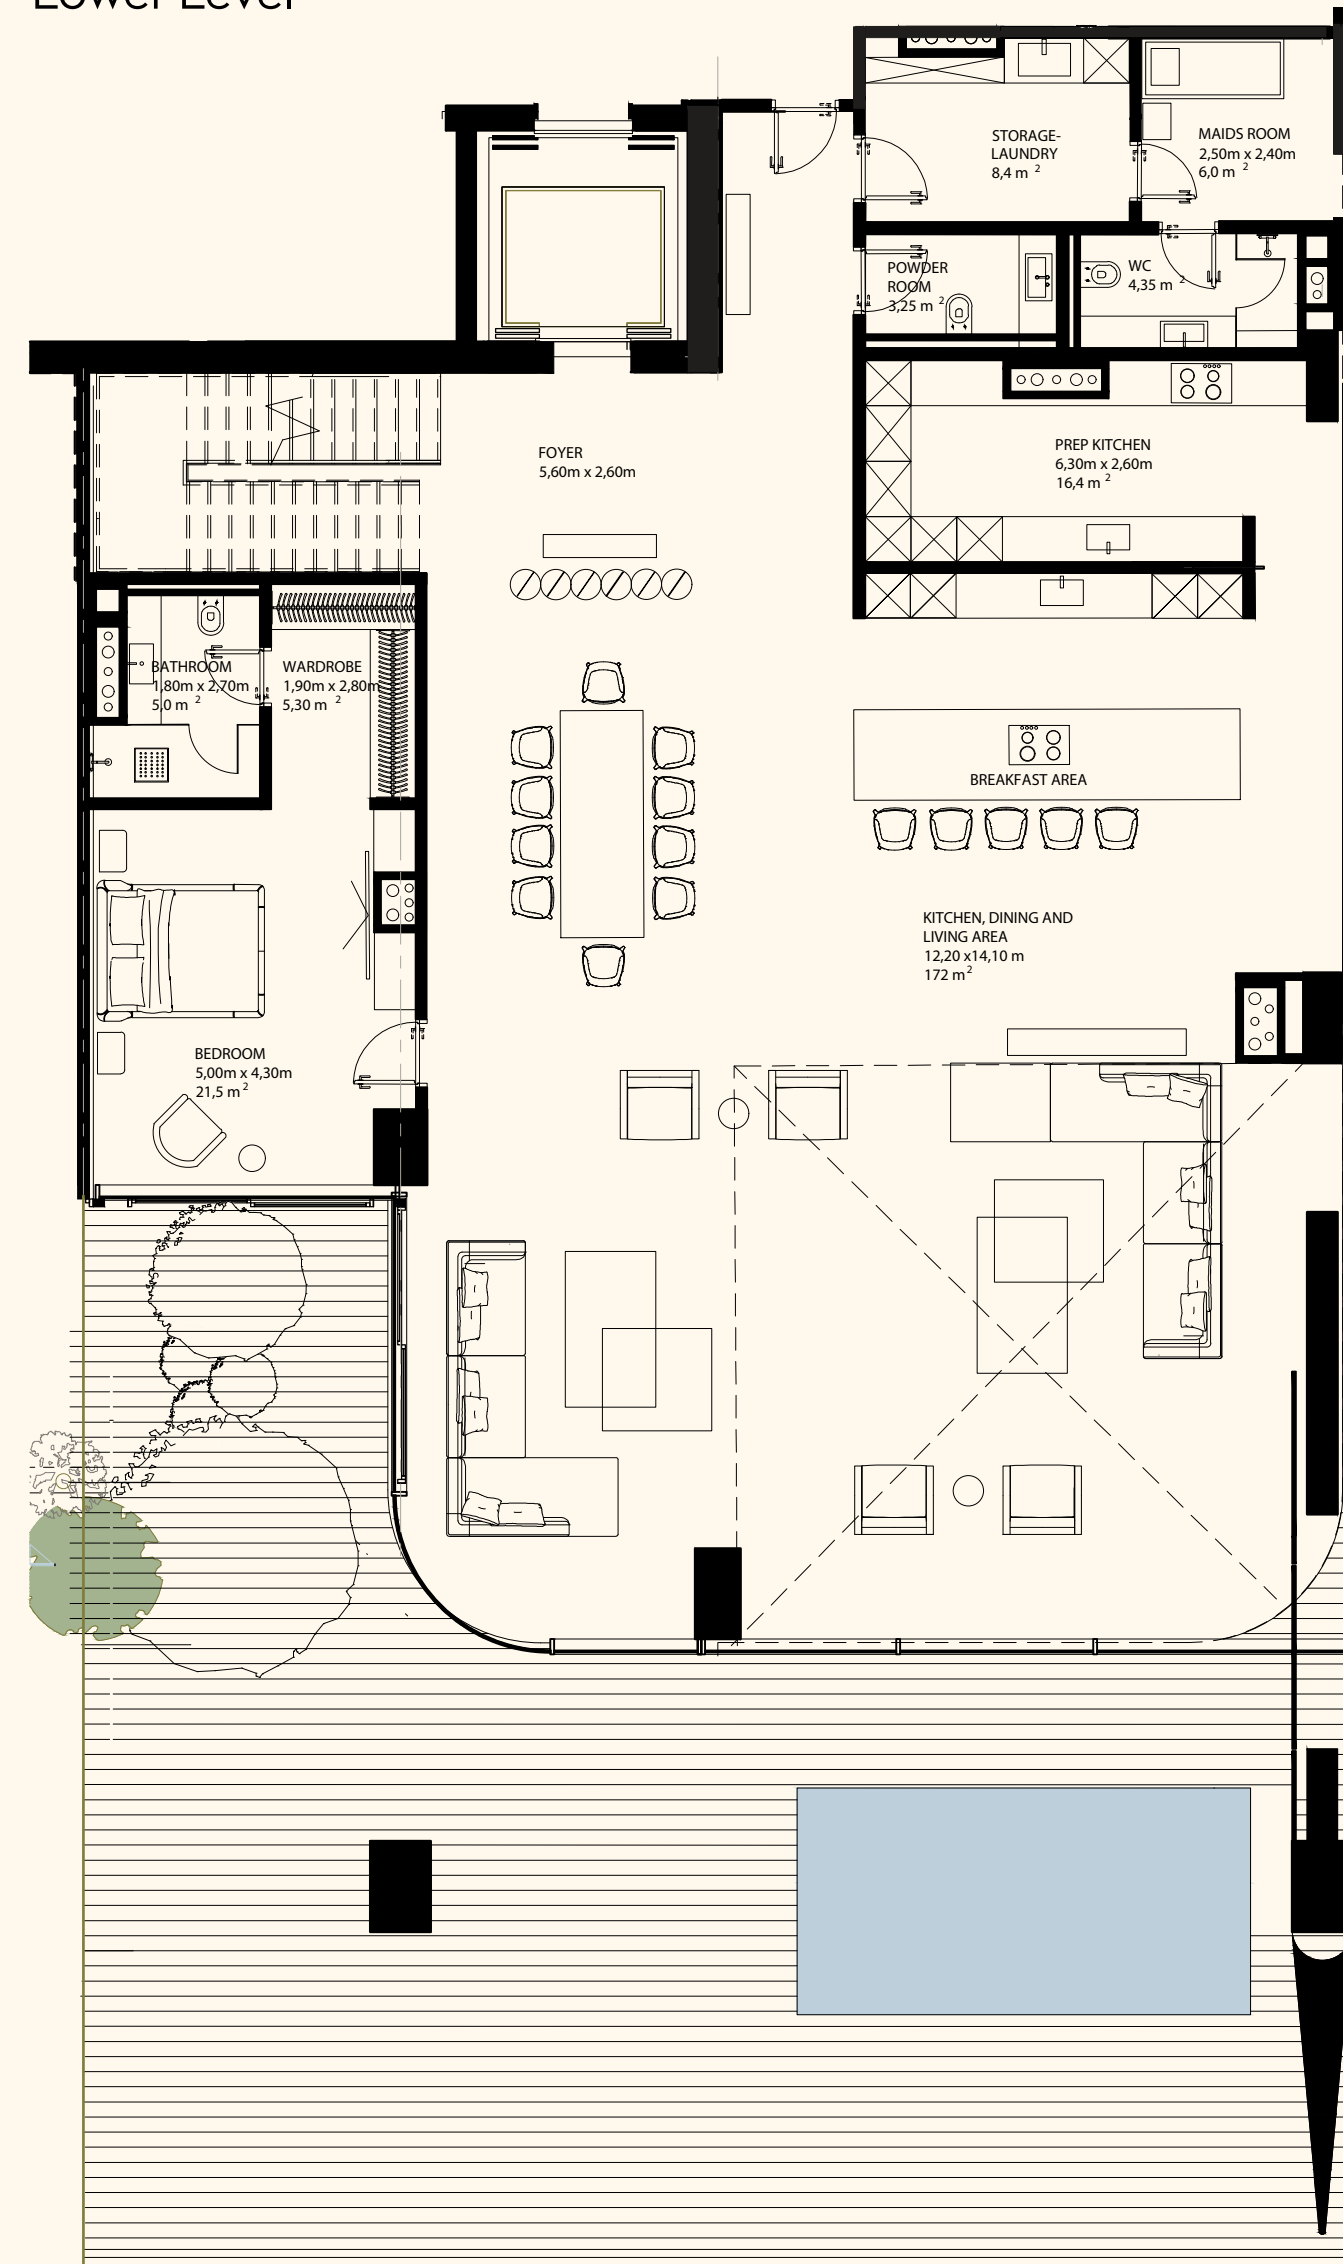

Unit 604

4 Bedroom Duplex | 6 Bathrooms | 4 Parking Spaces

Residence	5,671 sq. ft.	527 sq. mt.
Terrace	1,742 sq. ft.	162 sq. mt.
Total	7,413 sq. ft.	689 sq. mt.

Lower Level