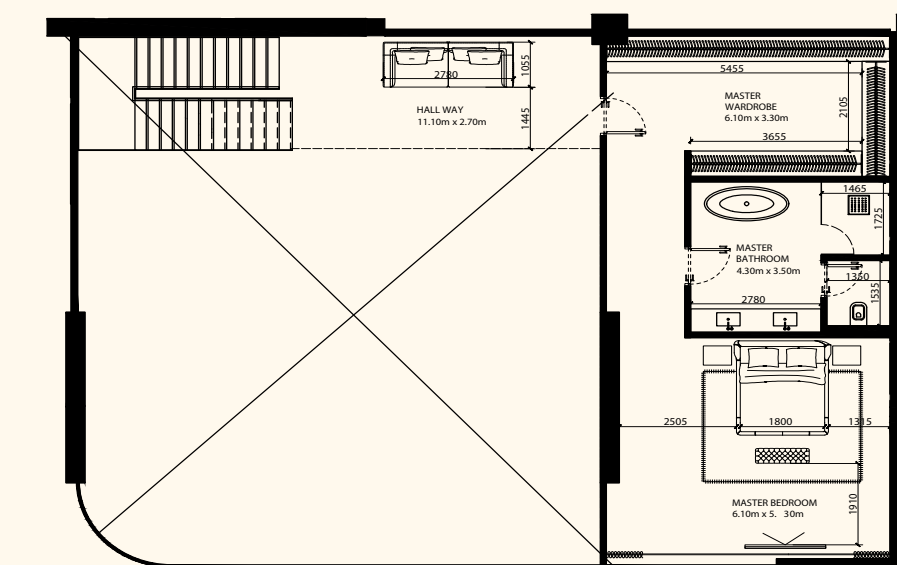

DORCHESTER COLLECTION
DUBAI

Sea View

Beach View

Unit 205

4 Bedroom Duplex | 6 Bathrooms | 4 Parking Spaces

Residence	6,566 sq. ft.	610 sq. mt.
Terrace	4,578 sq. ft.	425 sq. mt.
Total	11,145 sq. ft.	1,035 sq. mt.

Lower Level

Upper Level

ORLA

DORCHESTER COLLECTION
DUBAI

Sea View

Beach View

Unit 206

4 Bedroom Duplex | 6 Bathrooms | 4 Parking Spaces

Residence	6,861 sq. ft.	637 sq. mt.
Terrace	3,562 sq. ft.	331 sq. mt.
Total	10,424 sq. ft.	968 sq. mt.

Lower Level

Upper Level

ORLA

DORCHESTER COLLECTION
DUBAI

Sea View

Beach View

Lower Level

Upper Level

Unit 207

4 Bedroom Duplex | 6 Bathrooms | 4 Parking Spaces

Residence	5,609 sq. ft.	521 sq. mt.
Terrace	2,606 sq. ft.	242 sq. mt.
Total	8,216 sq. ft.	763 sq. mt.

ORLA

DORCHESTER COLLECTION
DUBAI