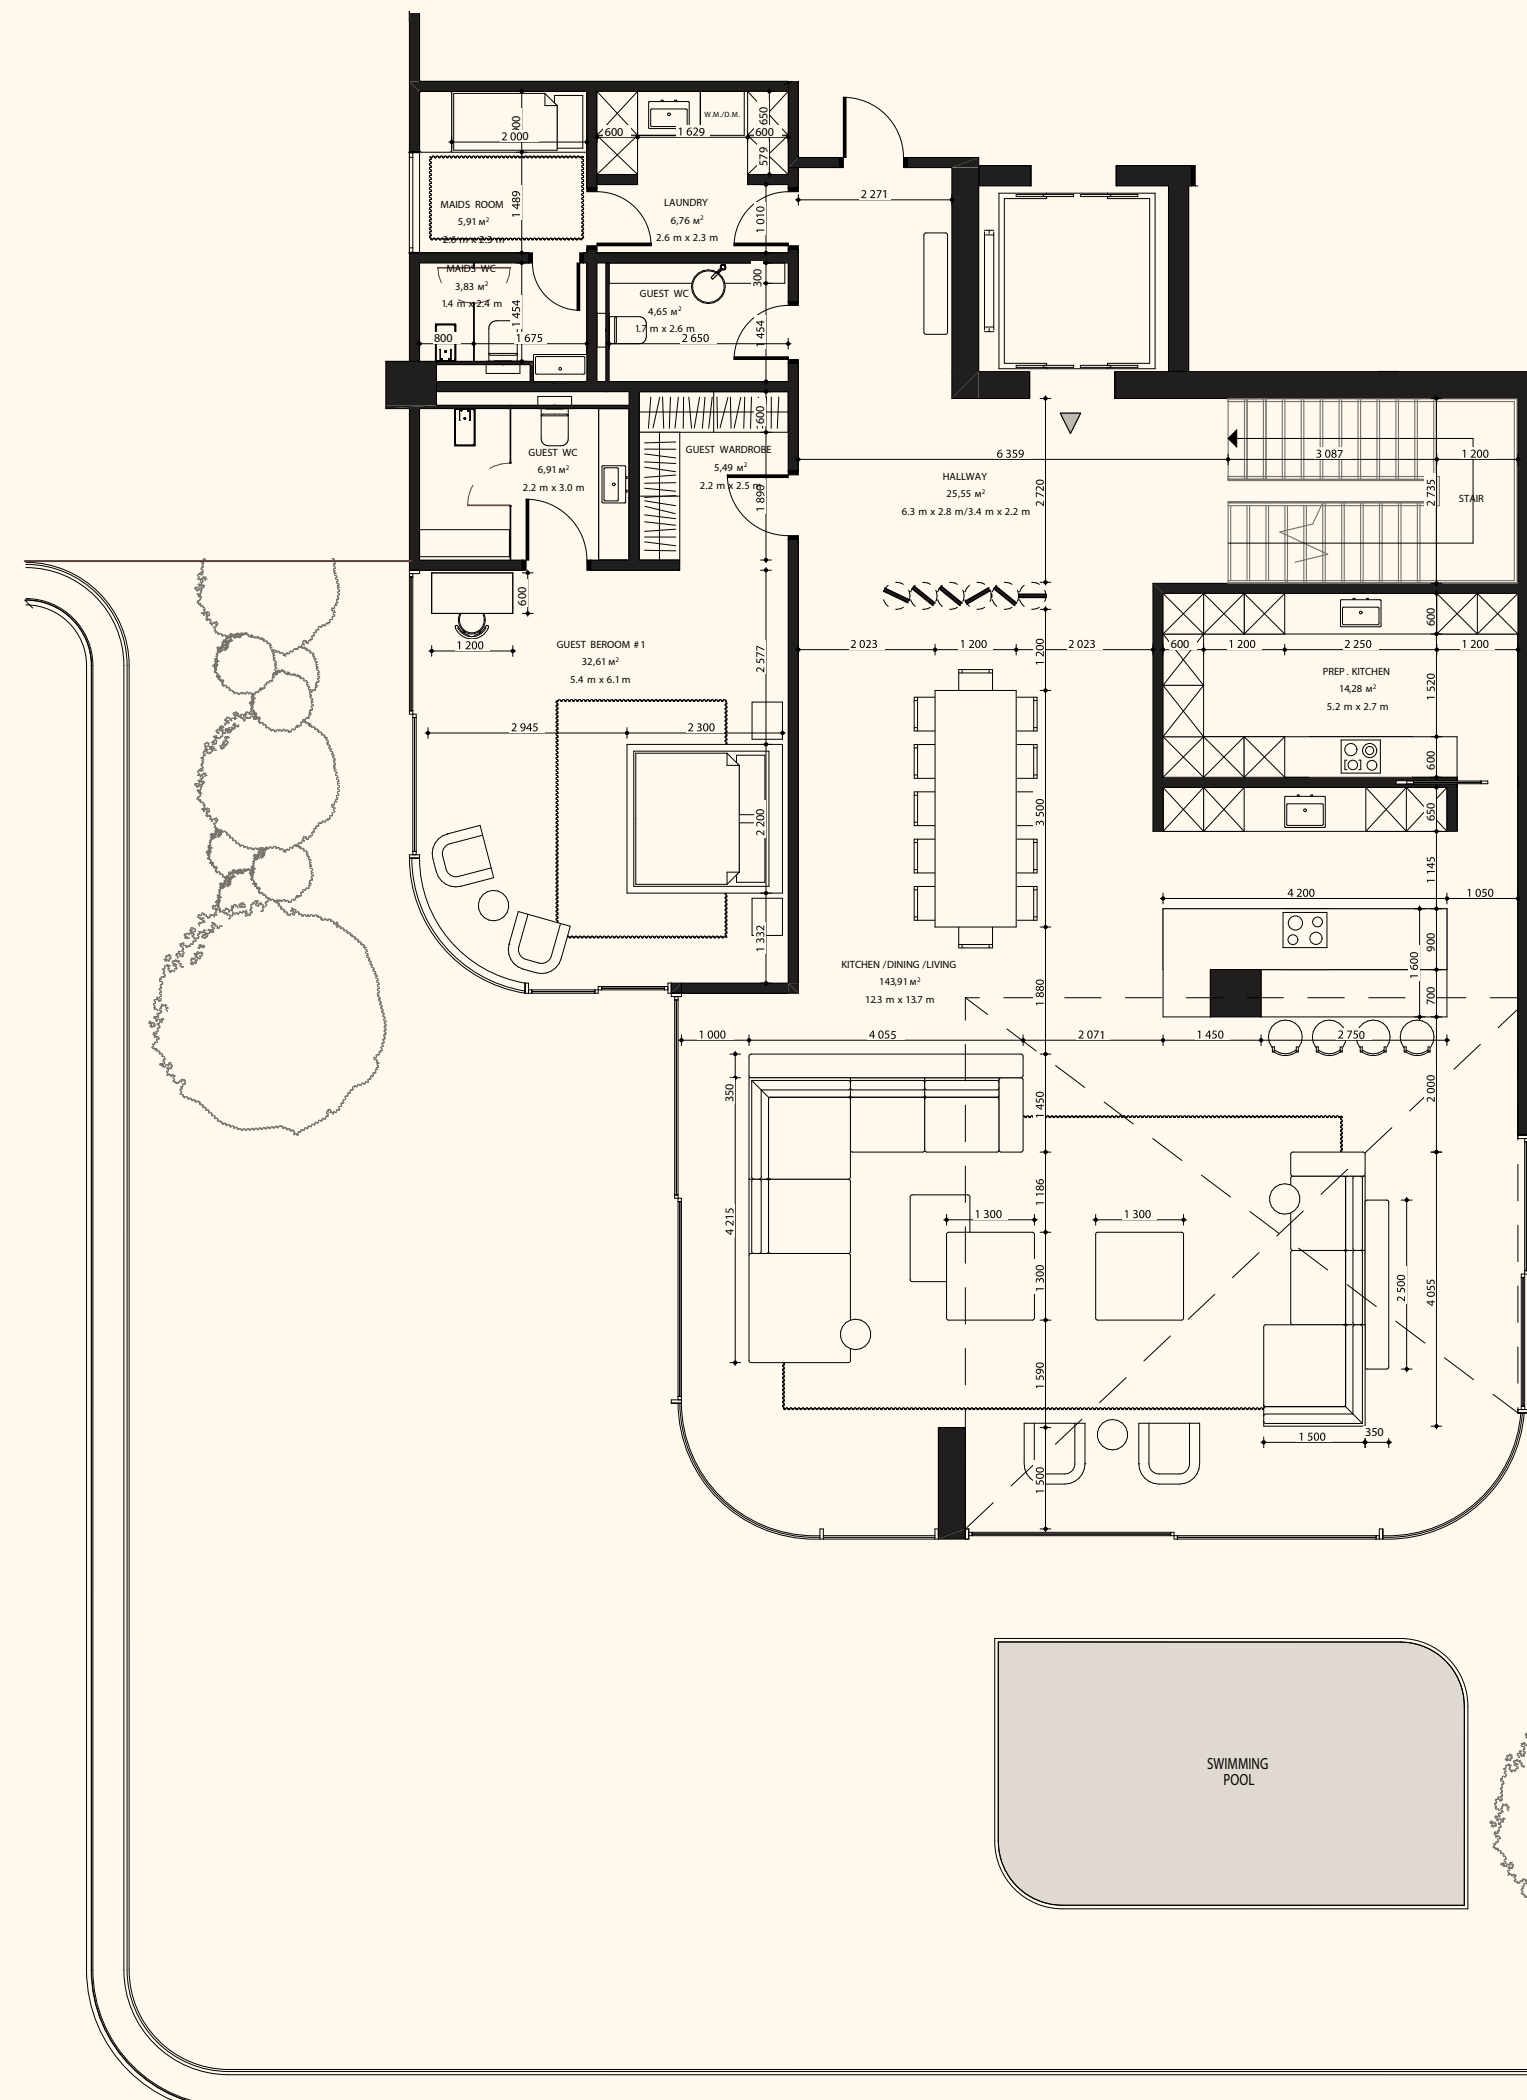

Residence	6,861 sq. ft.	637 sq. mt.
Terrace	3,562 sq. ft.	331 sq. mt.
Total	10,424 sq. ft.	968 sq. mt.

Lower Level

Upper Level

ORLA

DORCHESTER COLLECTION
DUBAI

Sea View

Beach View

Lower Level