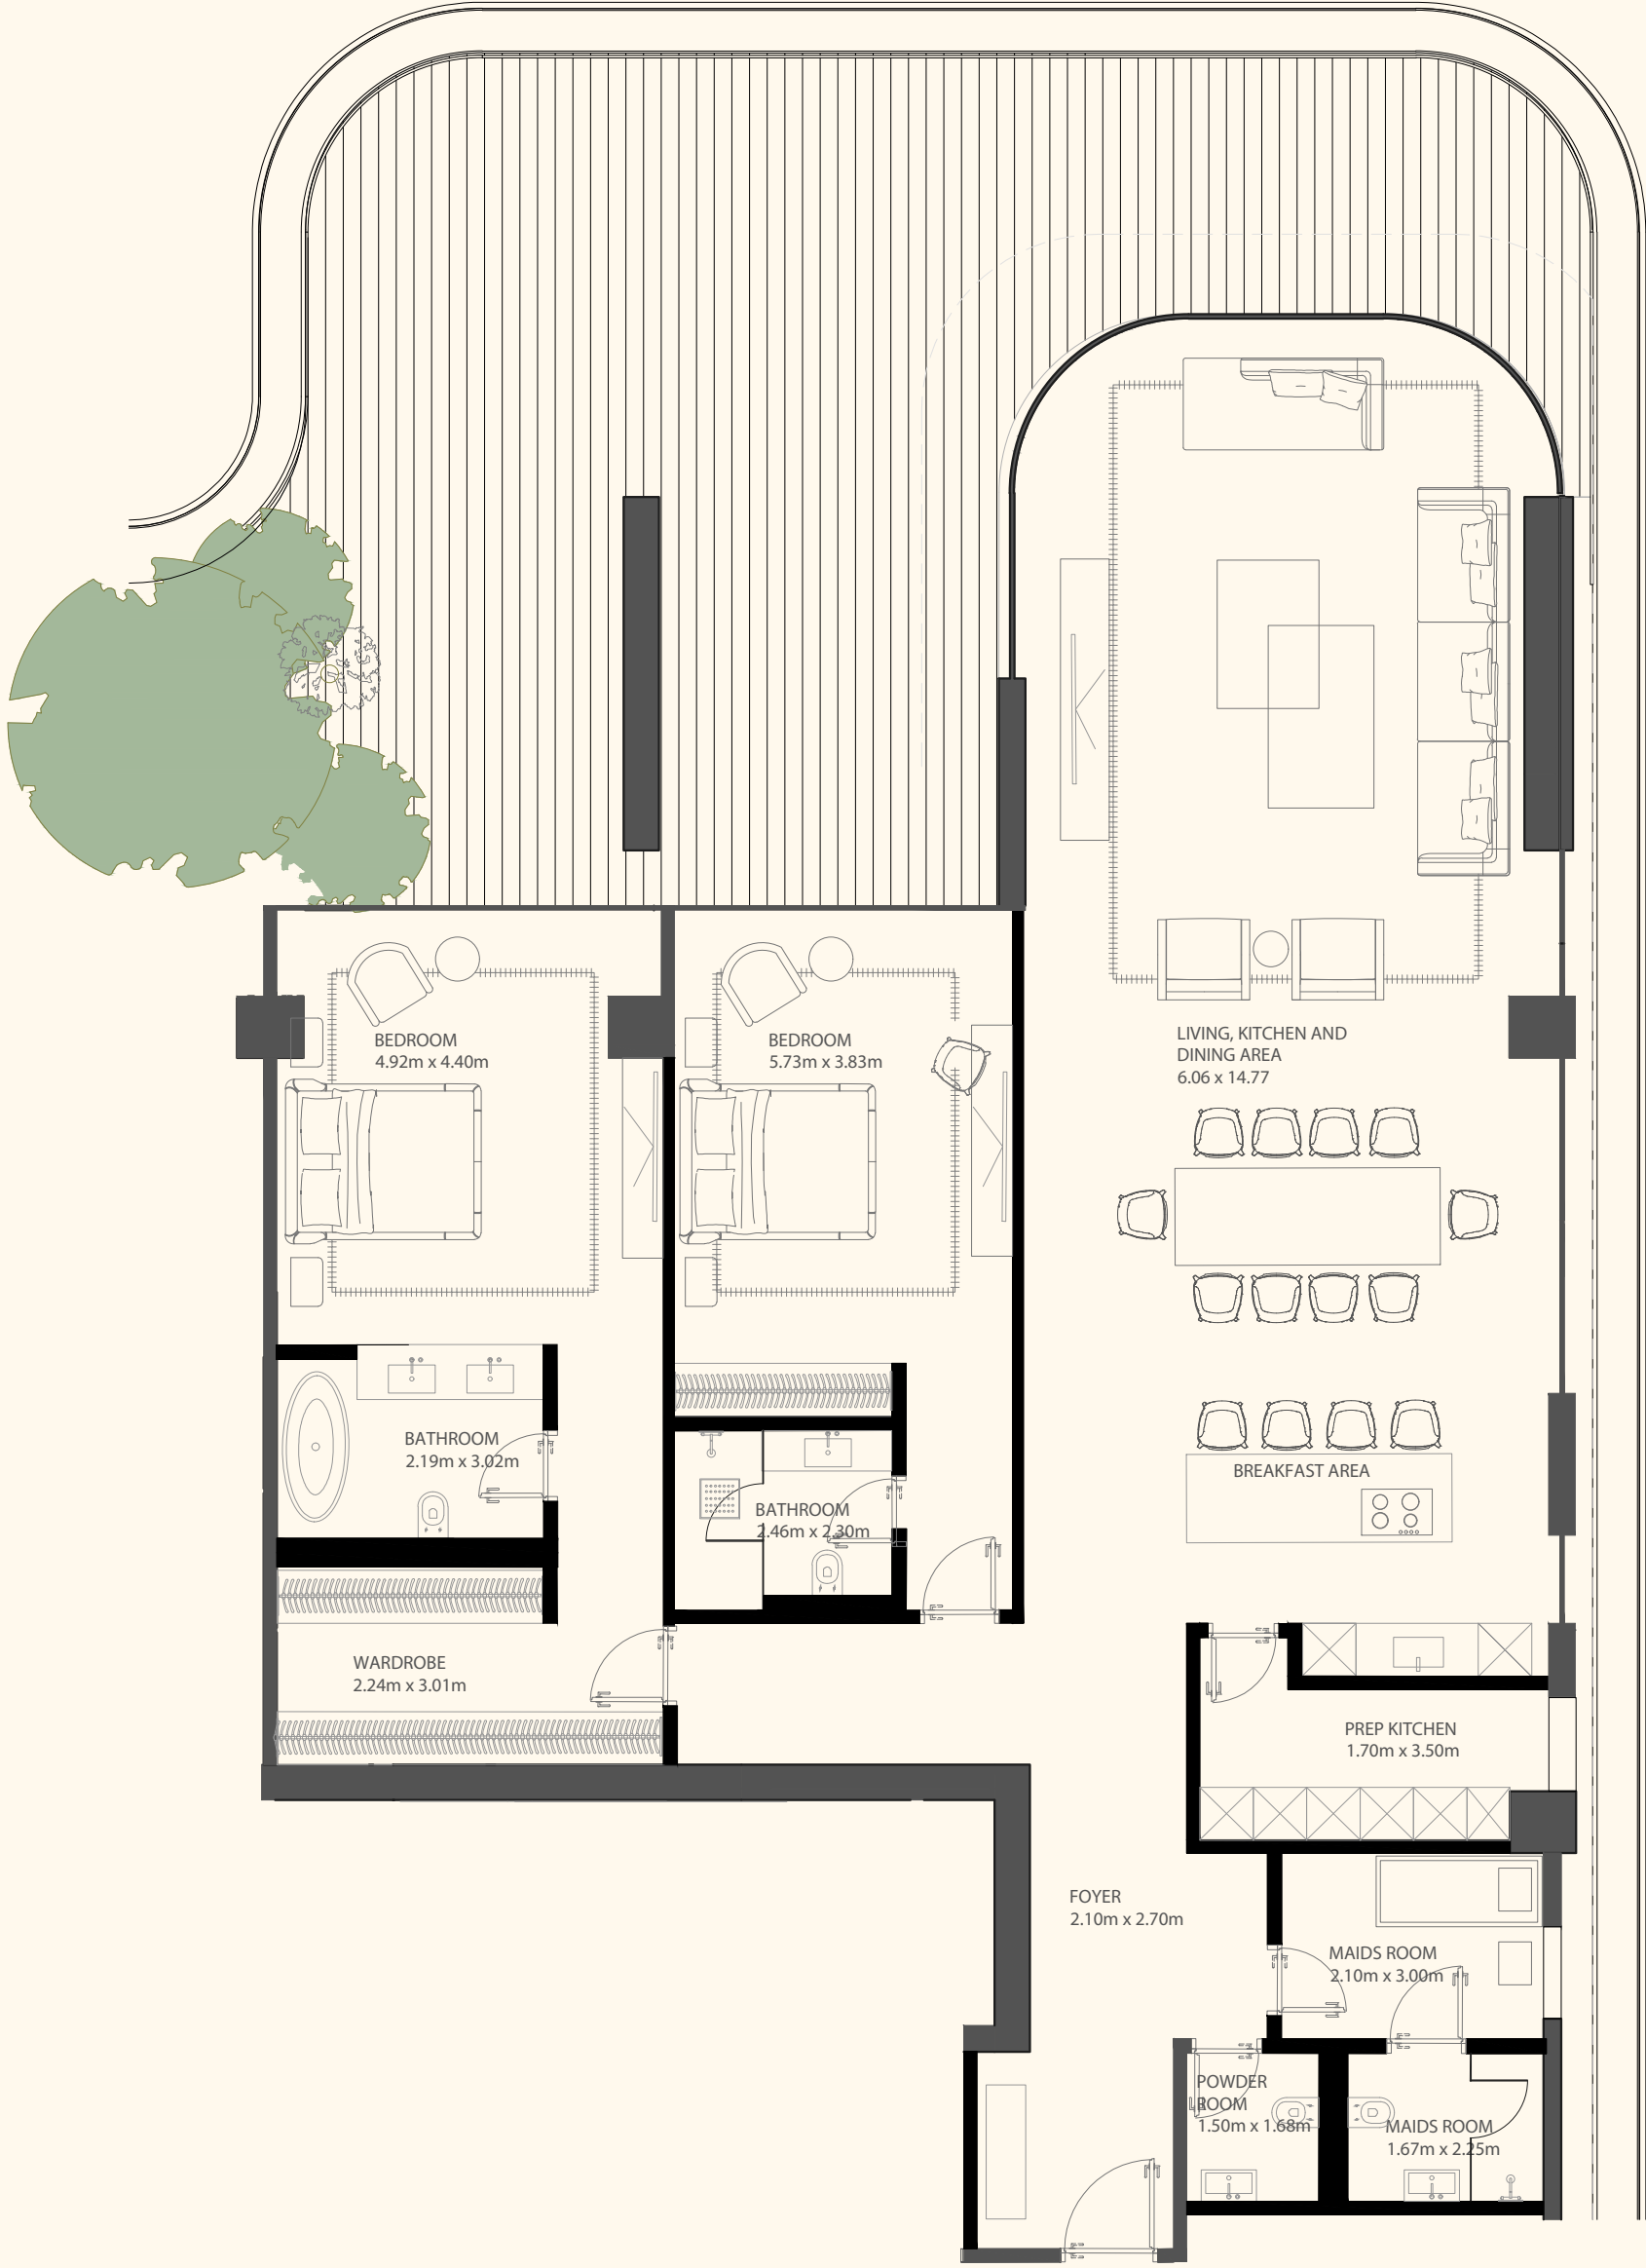

Sea View

Beach View

Unit 608

4 Bedroom Simplex | 5 Bathrooms | 4 Parking Spaces

Residence	4,198 sq. ft.	390 sq. mt.
Terrace	2,250 sq. ft.	209 sq. mt.
<hr/>		
Total	6,448 sq. ft.	599 sq. mt.

ORLA

DORCHESTER COLLECTION
DUBAI

Sea View

Beach View

Unit 611

2 Bedrooms | 3 Bathrooms | 2 Parking Spaces

Residence	2,293 sq. ft.	213 sq. mt.
Terrace	1,052 sq. ft.	98 sq. mt.
Total	3,344 sq. ft.	311 sq. mt.

ORLA

DORCHESTER COLLECTION
DUBAI