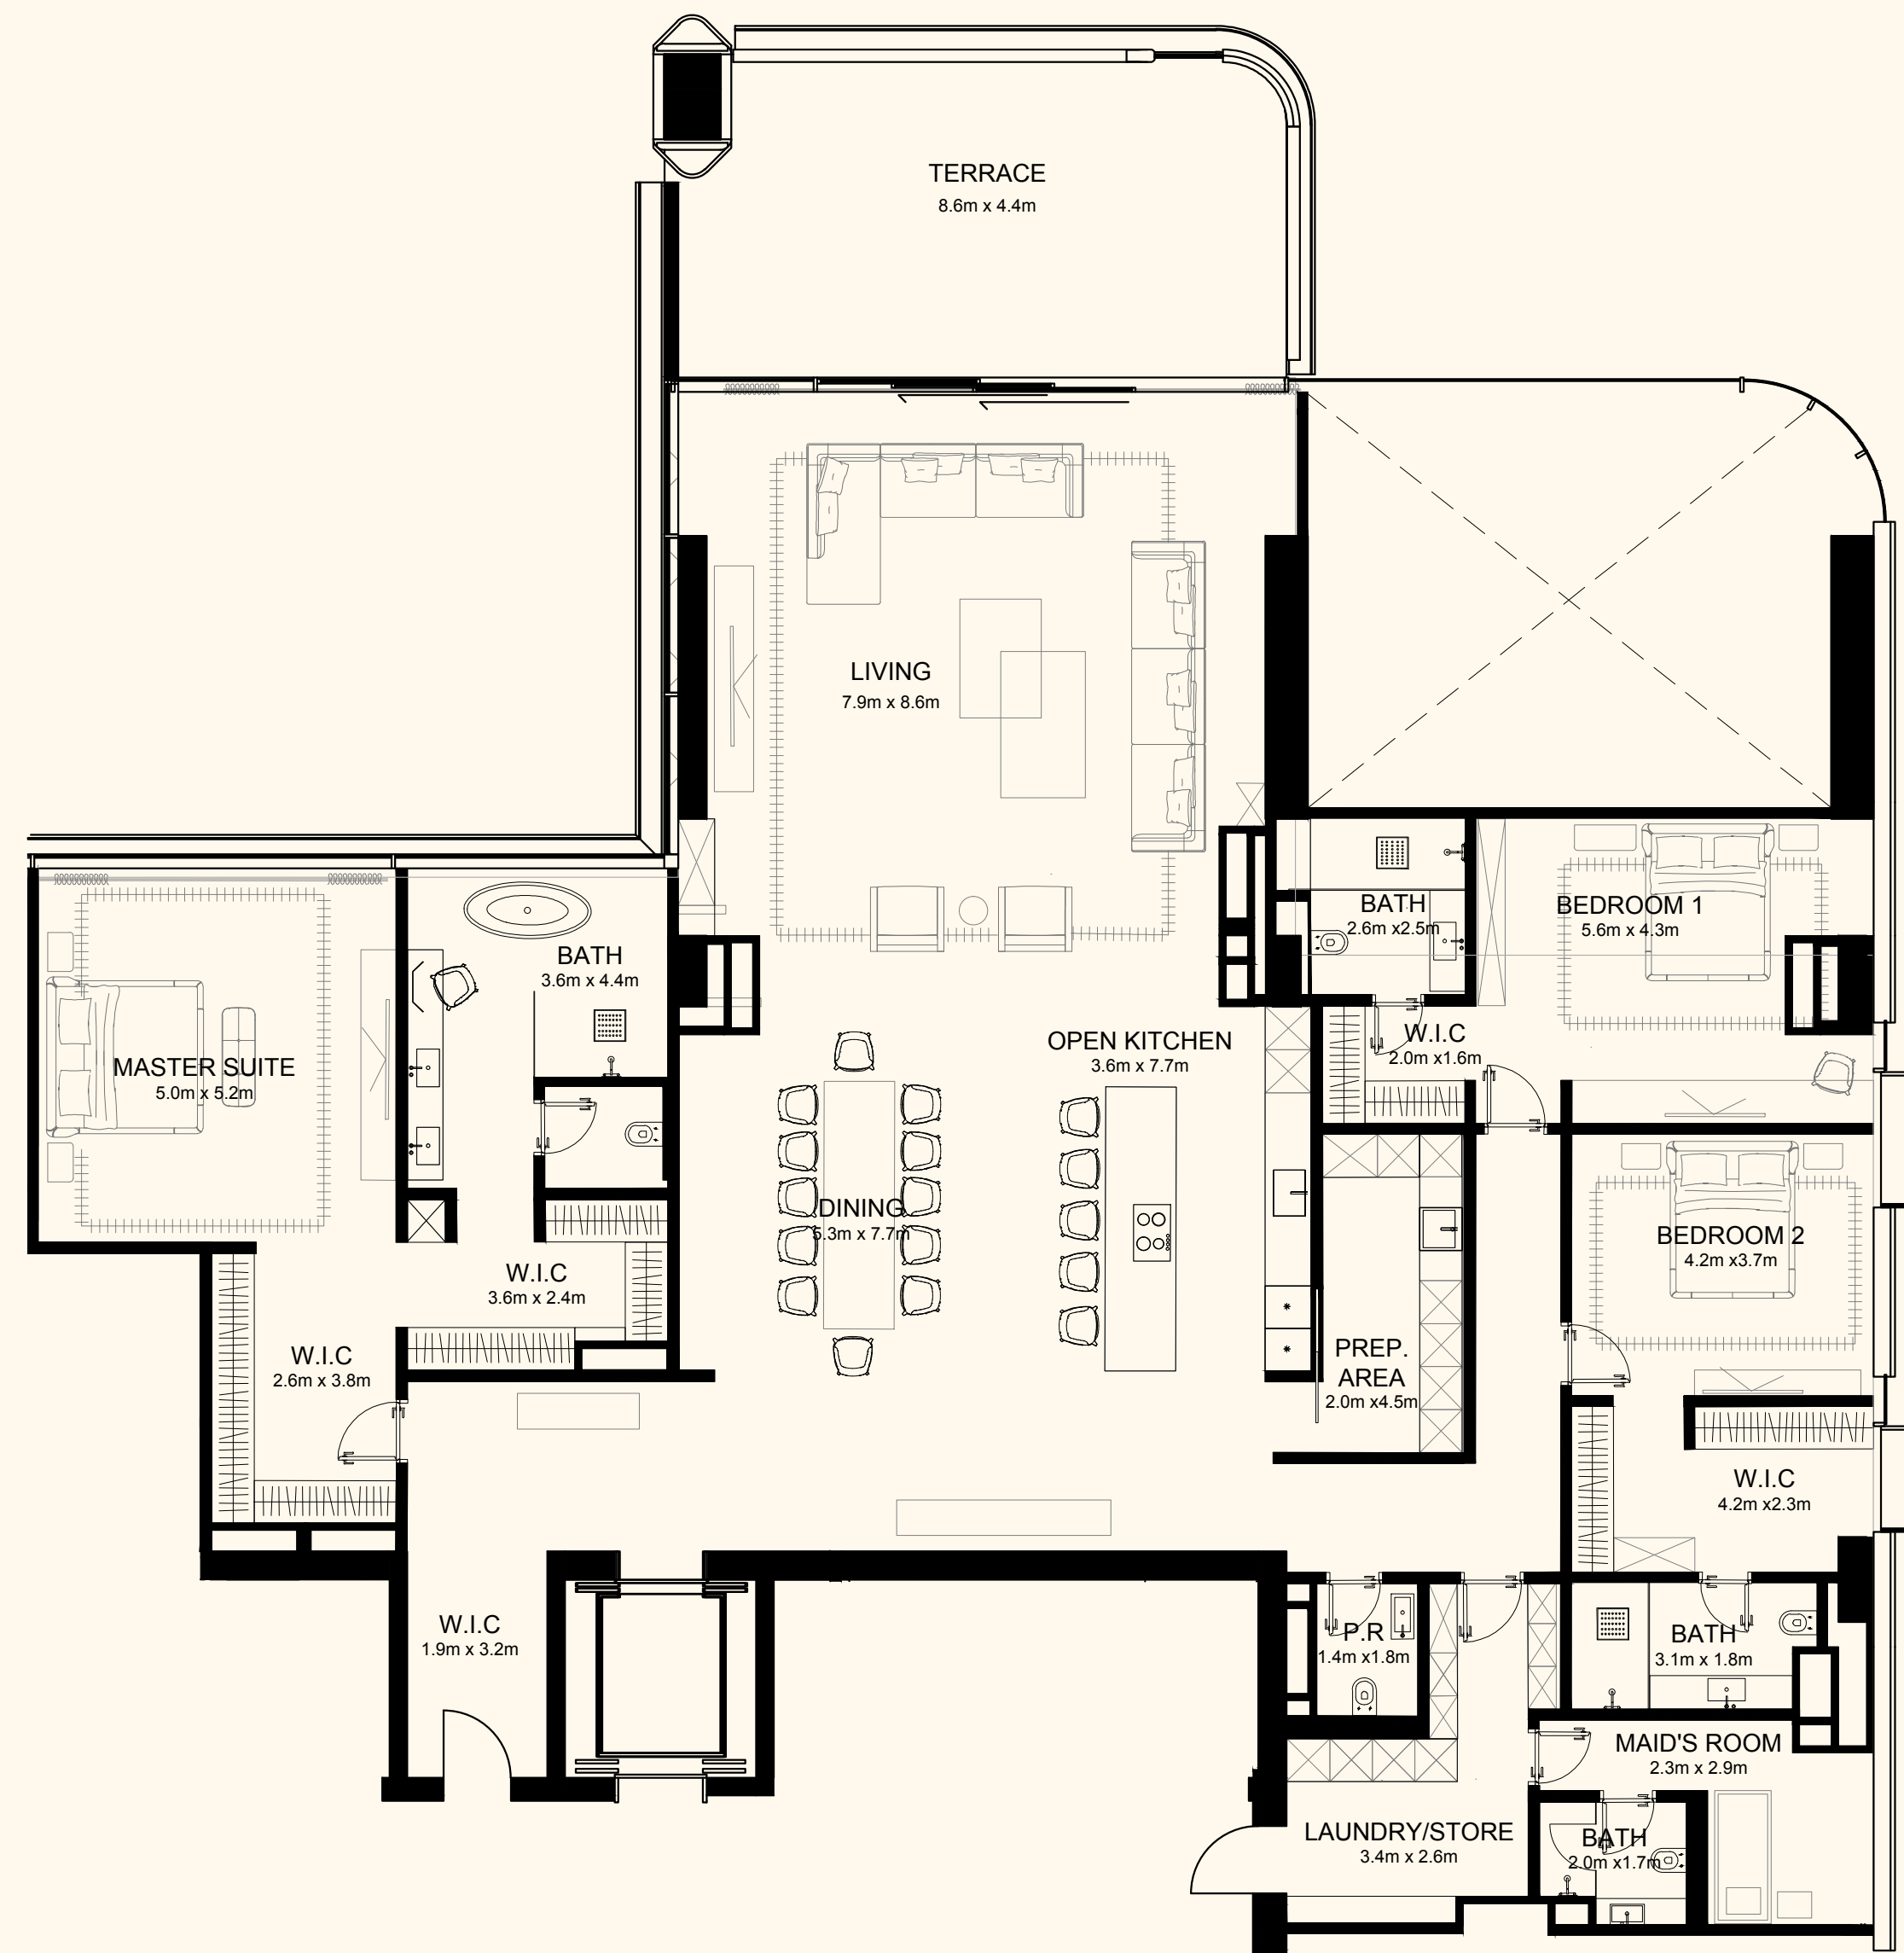

ORLA

DORCHESTER COLLECTION

DUBAI

Sea View

Beach View

Unit 902

3 Bedroom Simplex | 4 Bathrooms | 3 Parking Spaces

Residence	3,961 sq. ft.	368 sq. mt.
Terrace	441 sq. ft.	41 sq. mt.
<hr/>		
Total	4,402 sq. ft.	409 sq. mt.

ORLA

DORCHESTER COLLECTION
DUBAI

Sea View

Beach View

Unit 1003

4 Bedrooms | 6 Bathrooms | 4 Parking Spaces

Residence	4,114 sq. ft.	382 sq. mt.
Terrace	2,205 sq. ft.	205 sq. mt.
Total	6,319 sq. ft.	587 sq. mt.