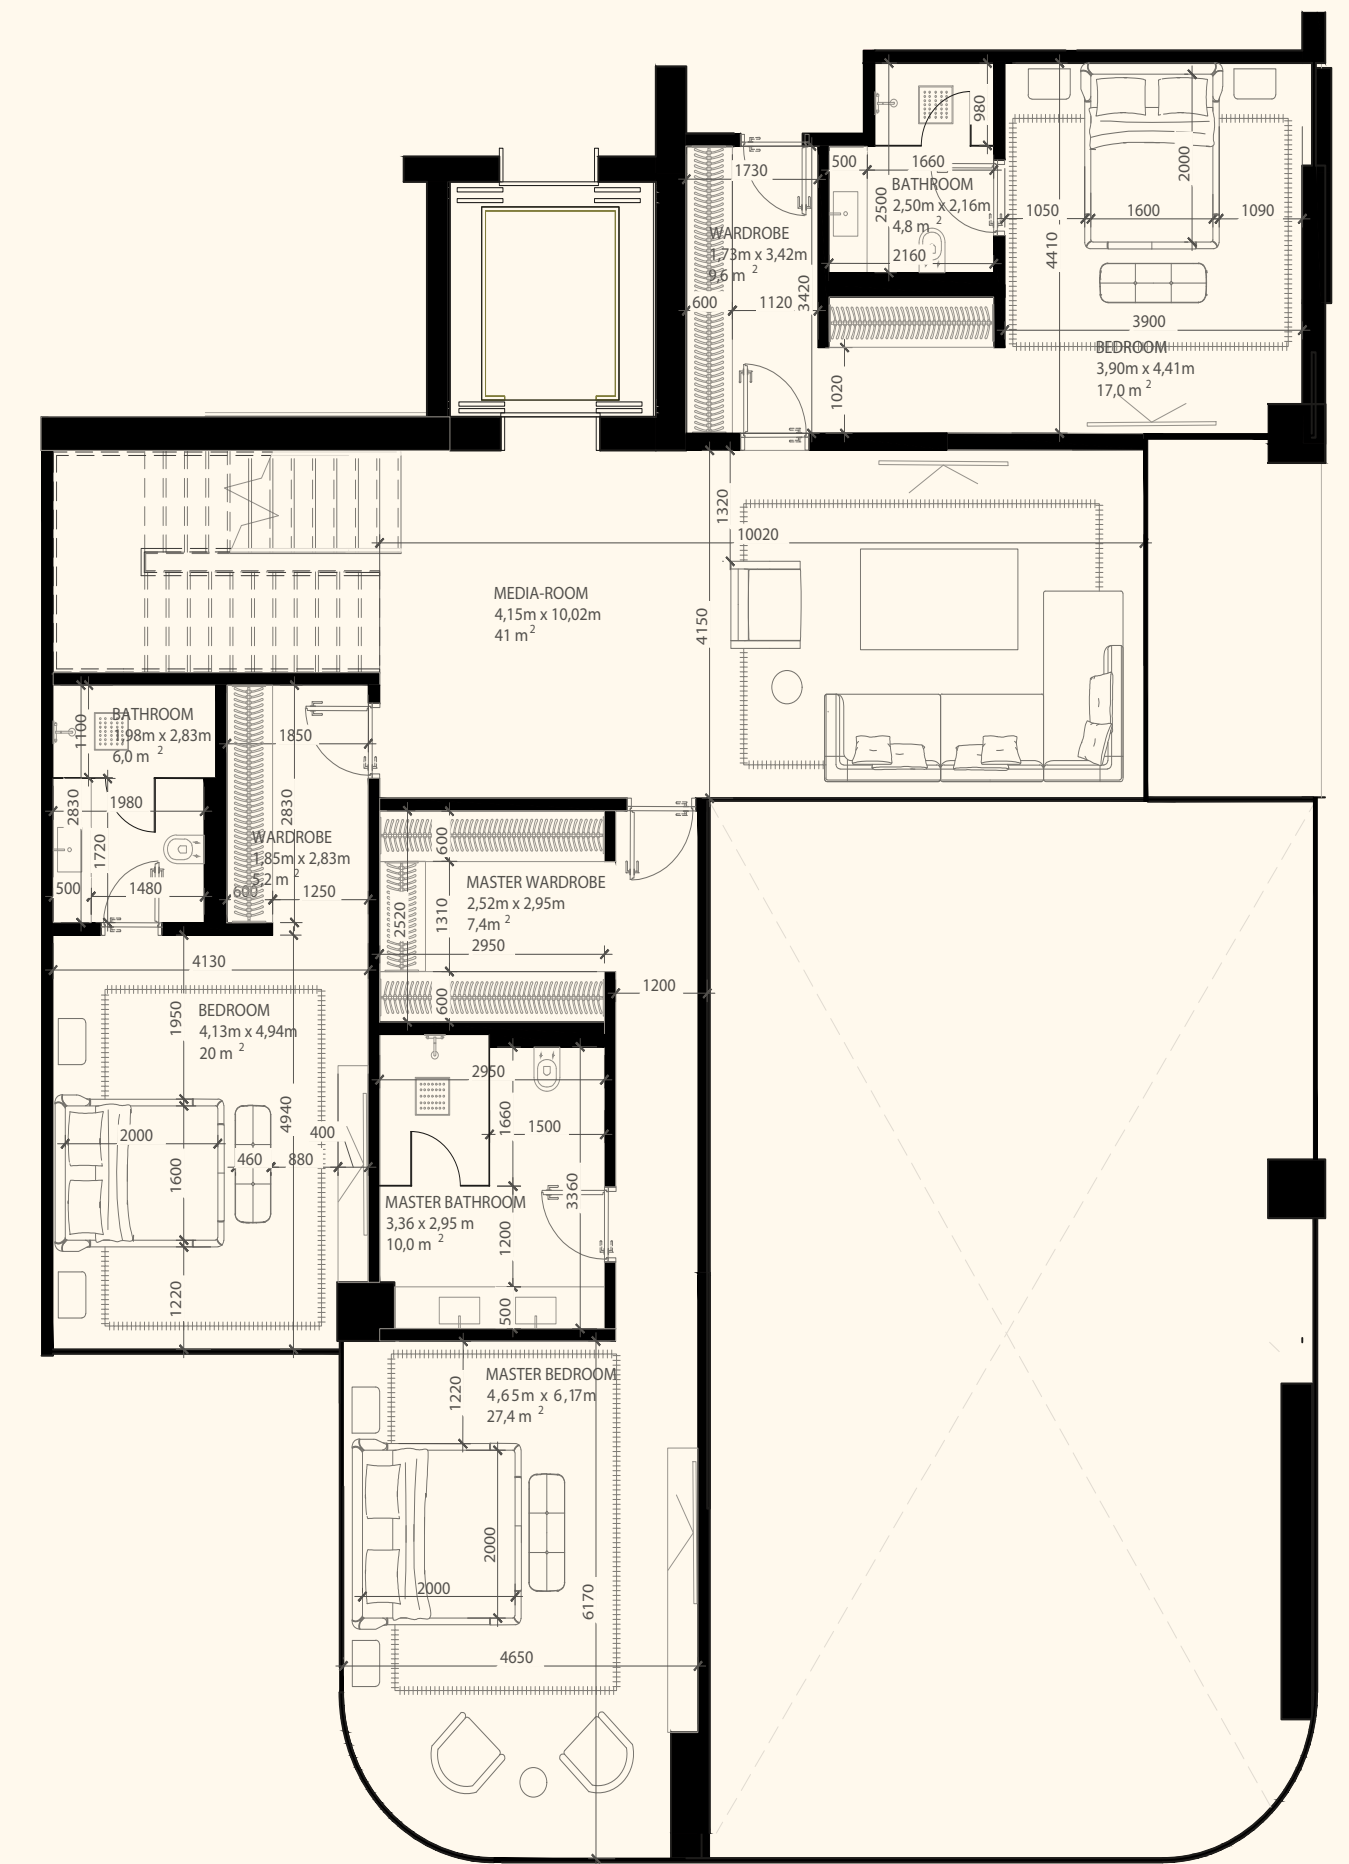

Beach View

Unit 203

4 Bedrooms | 6 Bathrooms | 4 Parking Spaces

Residence	4,431 sq. ft.	412 sq. mt.
Terrace	3,244 sq. ft.	301 sq. mt.
<hr/>		
Total	7,675 sq. ft.	713 sq. mt.

ORLA

DORCHESTER COLLECTION
DUBAI

Sea View

Beach View

Lower Level

Upper Level

Unit 204

4 Bedroom Duplex | 6 Bathrooms | 4 Parking Spaces

Residence	4,953 sq. ft.	460 sq. mt.
Terrace	3,846 sq. ft.	357 sq. mt.
Total	8,799 sq. ft.	817 sq. mt.

ORLA

DORCHESTER COLLECTION
DUBAI

Sea View

Beach View

Unit 205

4 Bedroom Duplex | 6 Bathrooms | 4 Parking Spaces

Residence	6,566 sq. ft.	610 sq. mt.
Terrace	4,578 sq. ft.	425 sq. mt.
Total	11,145 sq. ft.	1,035 sq. mt.

Lower Level

Upper Level

ORLA

DORCHESTER COLLECTION
DUBAI

Sea View

Beach View

Unit 206

4 Bedroom Duplex | 6 Bathrooms | 4 Parking Spaces