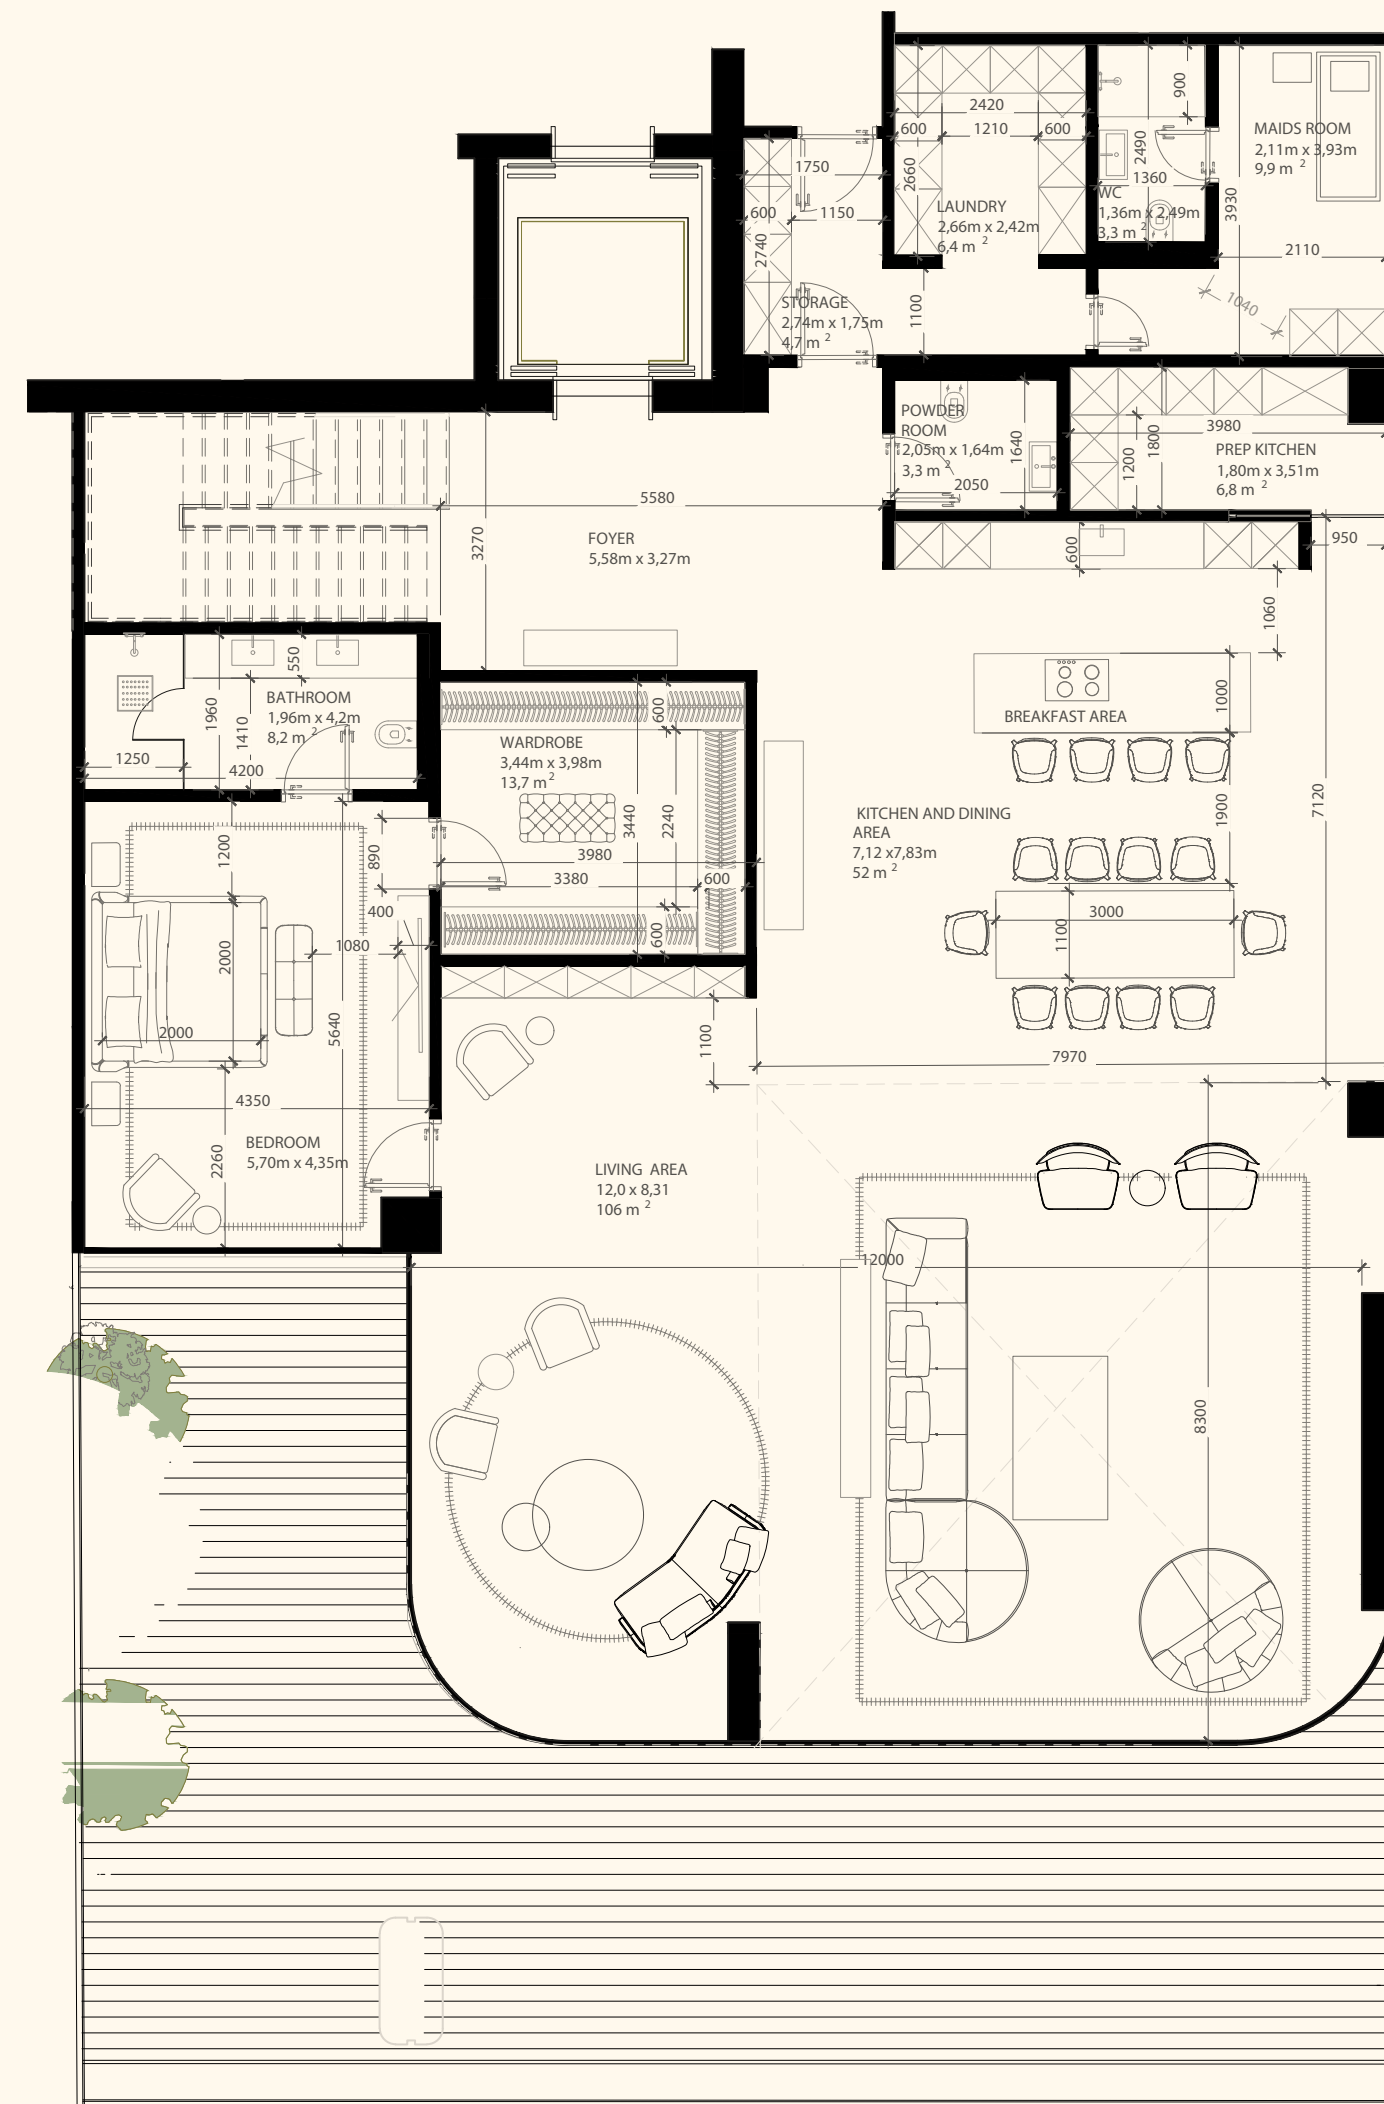

ORLA

DORCHESTER COLLECTION
DUBAI

Sea View

Beach View

Unit 1003

4 Bedrooms | 6 Bathrooms | 4 Parking Spaces

Residence	4,114 sq. ft.	382 sq. mt.
Terrace	2,205 sq. ft.	205 sq. mt.
Total	6,319 sq. ft.	587 sq. mt.

ORLA

DORCHESTER COLLECTION
DUBAI

Sea View

Beach View

Lower Level

Upper Level

Unit 1004

4 Bedroom Duplex | 6 Bathrooms | 4 Parking Spaces

Residence	5,646 sq. ft.	525 sq. mt.
Terrace	1,582 sq. ft.	147 sq. mt.
Total	7,228 sq. ft.	672 sq. mt.

ORLA

DORCHESTER COLLECTION

DUBAI

Sea View

Beach View

Lower Level

Upper Level