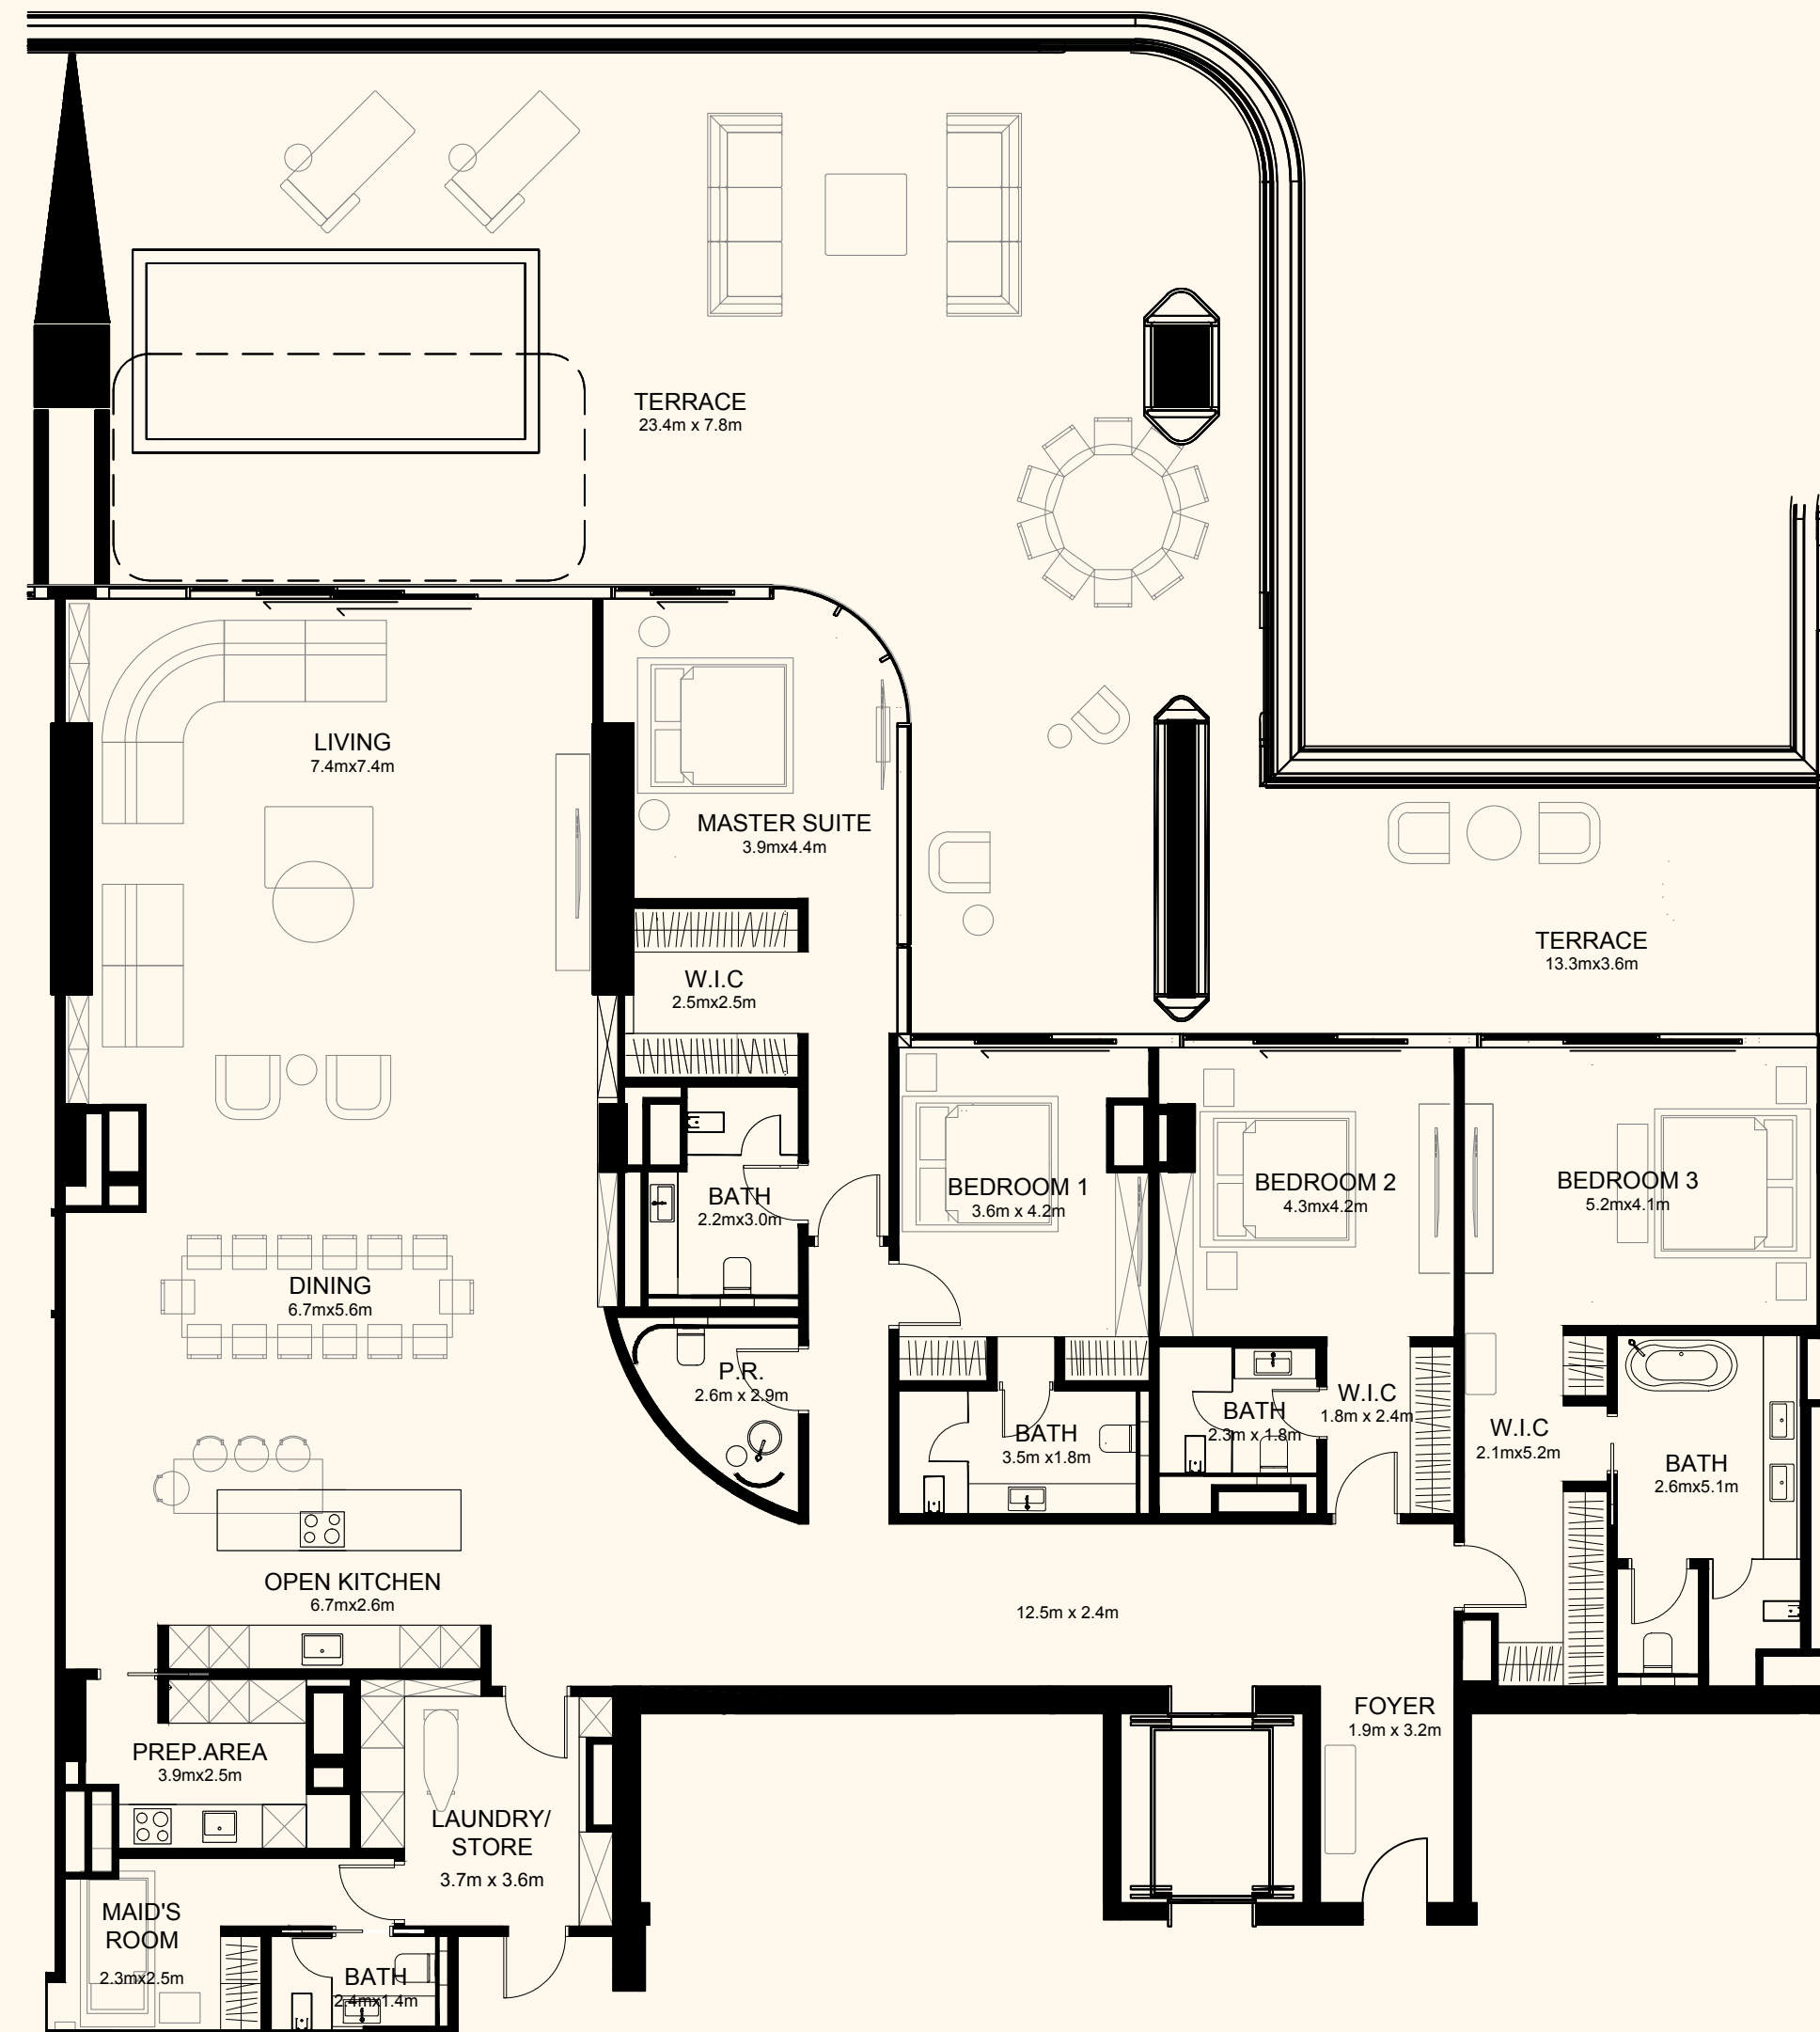

Sea View

Beach View

Unit 608

4 Bedroom Simplex | 5 Bathrooms | 4 Parking Spaces

Residence	4,198 sq. ft.	390 sq. mt.
Terrace	2,250 sq. ft.	209 sq. mt.
<hr/>		
Total	6,448 sq. ft.	599 sq. mt.

ORLA

DORCHESTER COLLECTION
DUBAI

Sea View

Beach View

Unit 611

2 Bedrooms | 3 Bathrooms | 2 Parking Spaces

Residence	2,293 sq. ft.	213 sq. mt.
Terrace	1,052 sq. ft.	98 sq. mt.
Total	3,344 sq. ft.	311 sq. mt.

ORLA

DORCHESTER COLLECTION
DUBAI