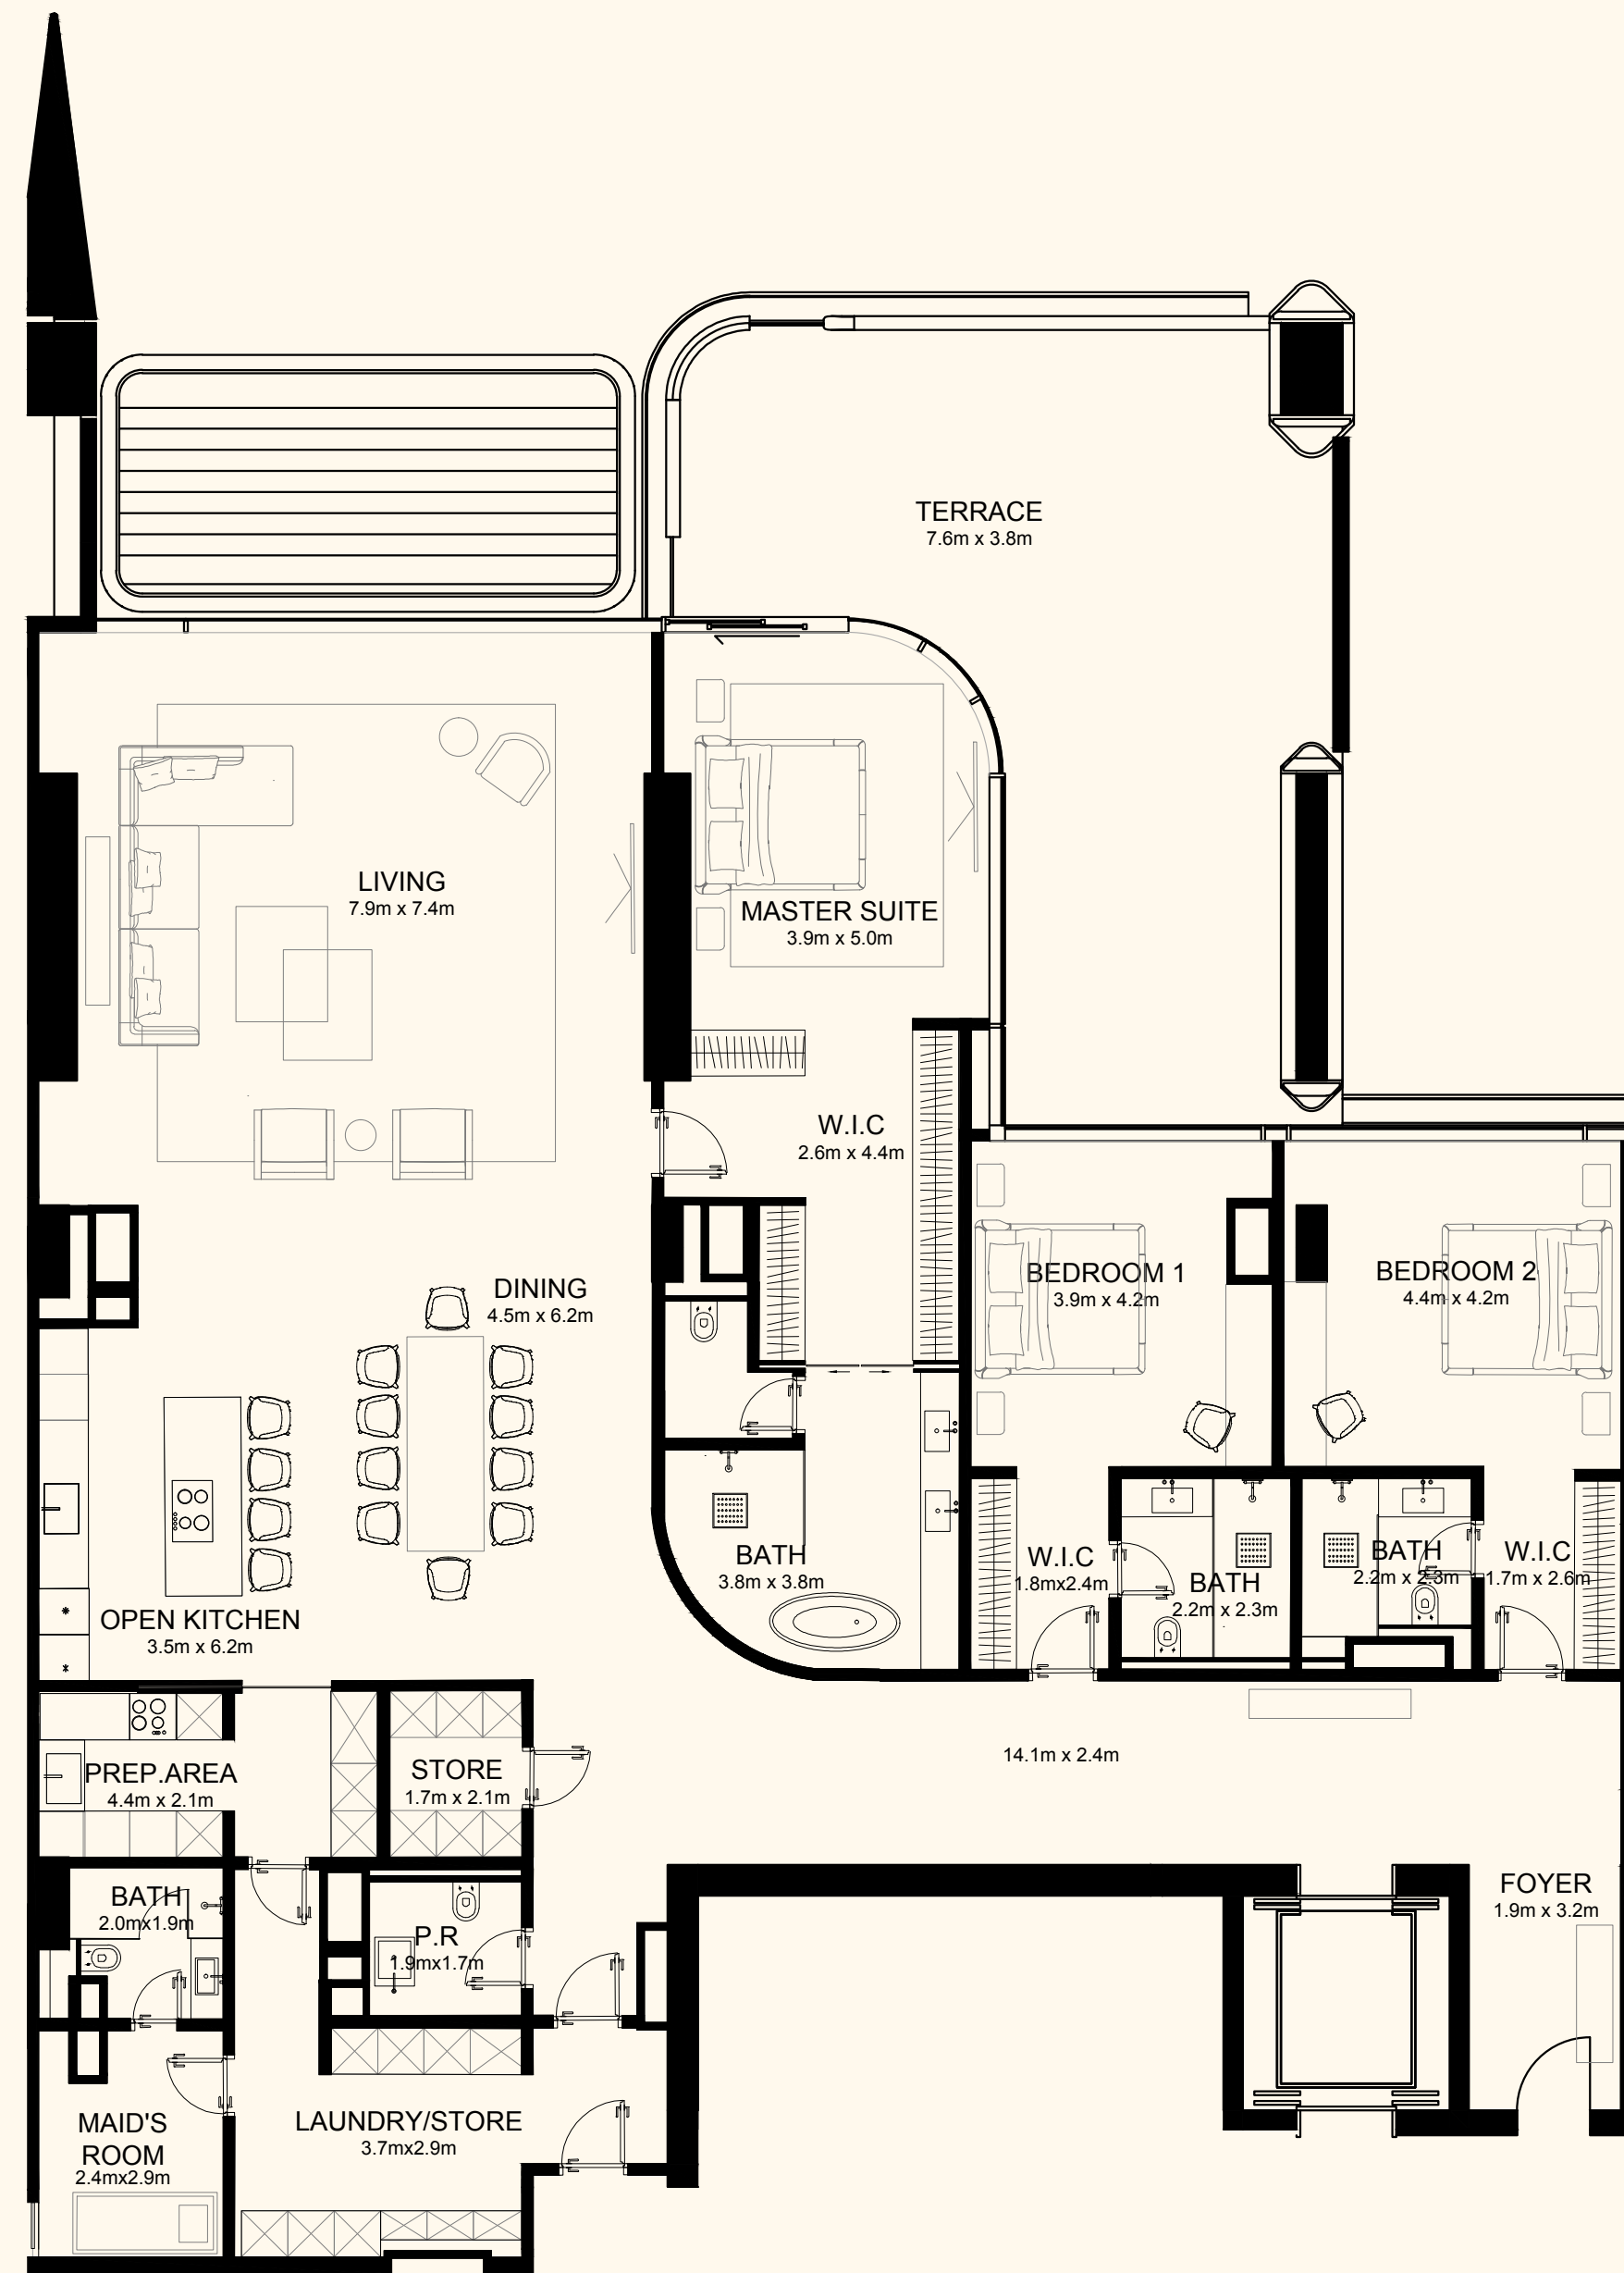

Sea View

Beach View

Unit 705

3 Bedroom Simplex | 4 Bathrooms | 3 Parking Spaces

Residence	3,595 sq. ft.	334 sq. mt.
Terrace	667 sq. ft.	62 sq. mt.
Total	4,263 sq. ft.	396 sq. mt.

ORLA

DORCHESTER COLLECTION
DUBAI

Sea View

Beach View

Unit 803

4 Bedrooms | 6 Bathrooms | 4 Parking Spaces

Residence	4,426sq. ft.	411 sq. mt.
Terrace	3,011 sq. ft.	280 sq. mt.
Total	7,438 sq. ft.	691 sq. mt.

ORLA

DORCHESTER COLLECTION

DUBAI