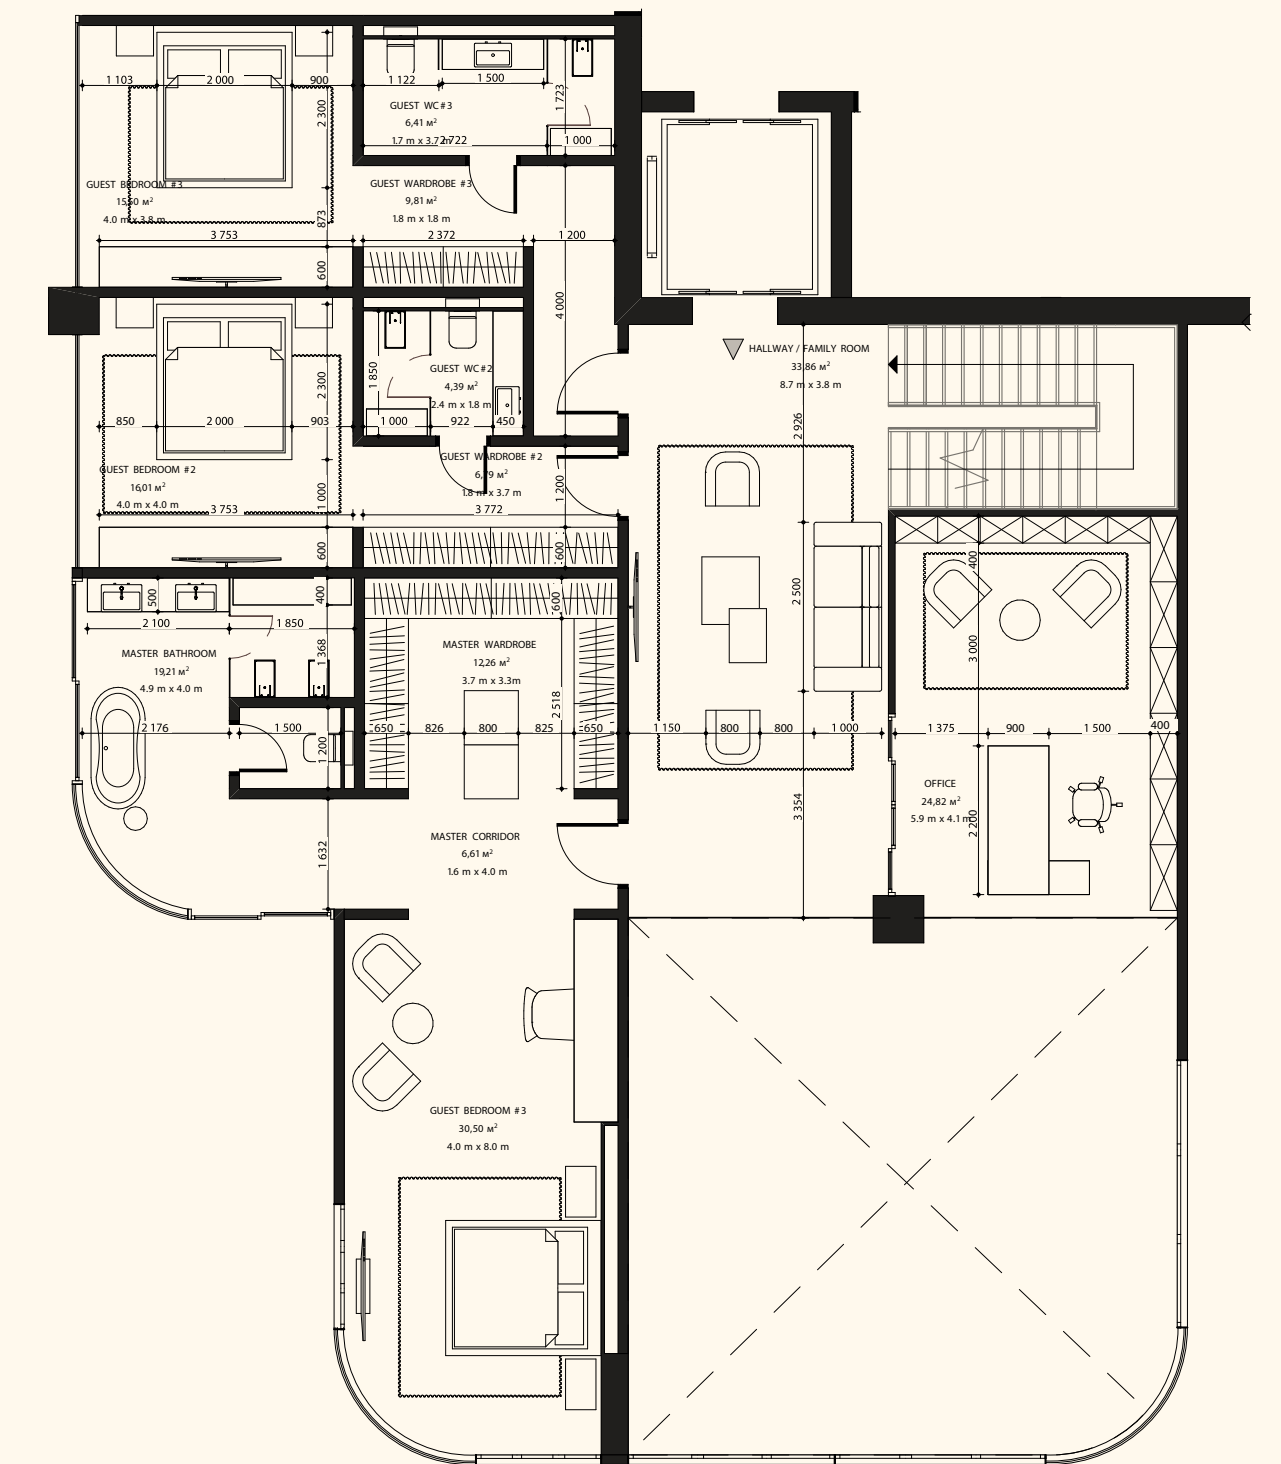

Lower Level

Upper Level

ORLA

DORCHESTER COLLECTION
DUBAI

Sea View

Beach View

Unit 206

4 Bedroom Duplex | 6 Bathrooms | 4 Parking Spaces

Residence	6,861 sq. ft.	637 sq. mt.
Terrace	3,562 sq. ft.	331 sq. mt.
Total	10,424 sq. ft.	968 sq. mt.

Lower Level

Upper Level

ORLA

DORCHESTER COLLECTION
DUBAI

Sea View

Beach View

Lower Level

Upper Level

Unit 207

4 Bedroom Duplex | 6 Bathrooms | 4 Parking Spaces

Residence	5,609 sq. ft.	521 sq. mt.
Terrace	2,606 sq. ft.	242 sq. mt.
Total	8,216 sq. ft.	763 sq. mt.

ORLA

DORCHESTER COLLECTION
DUBAI