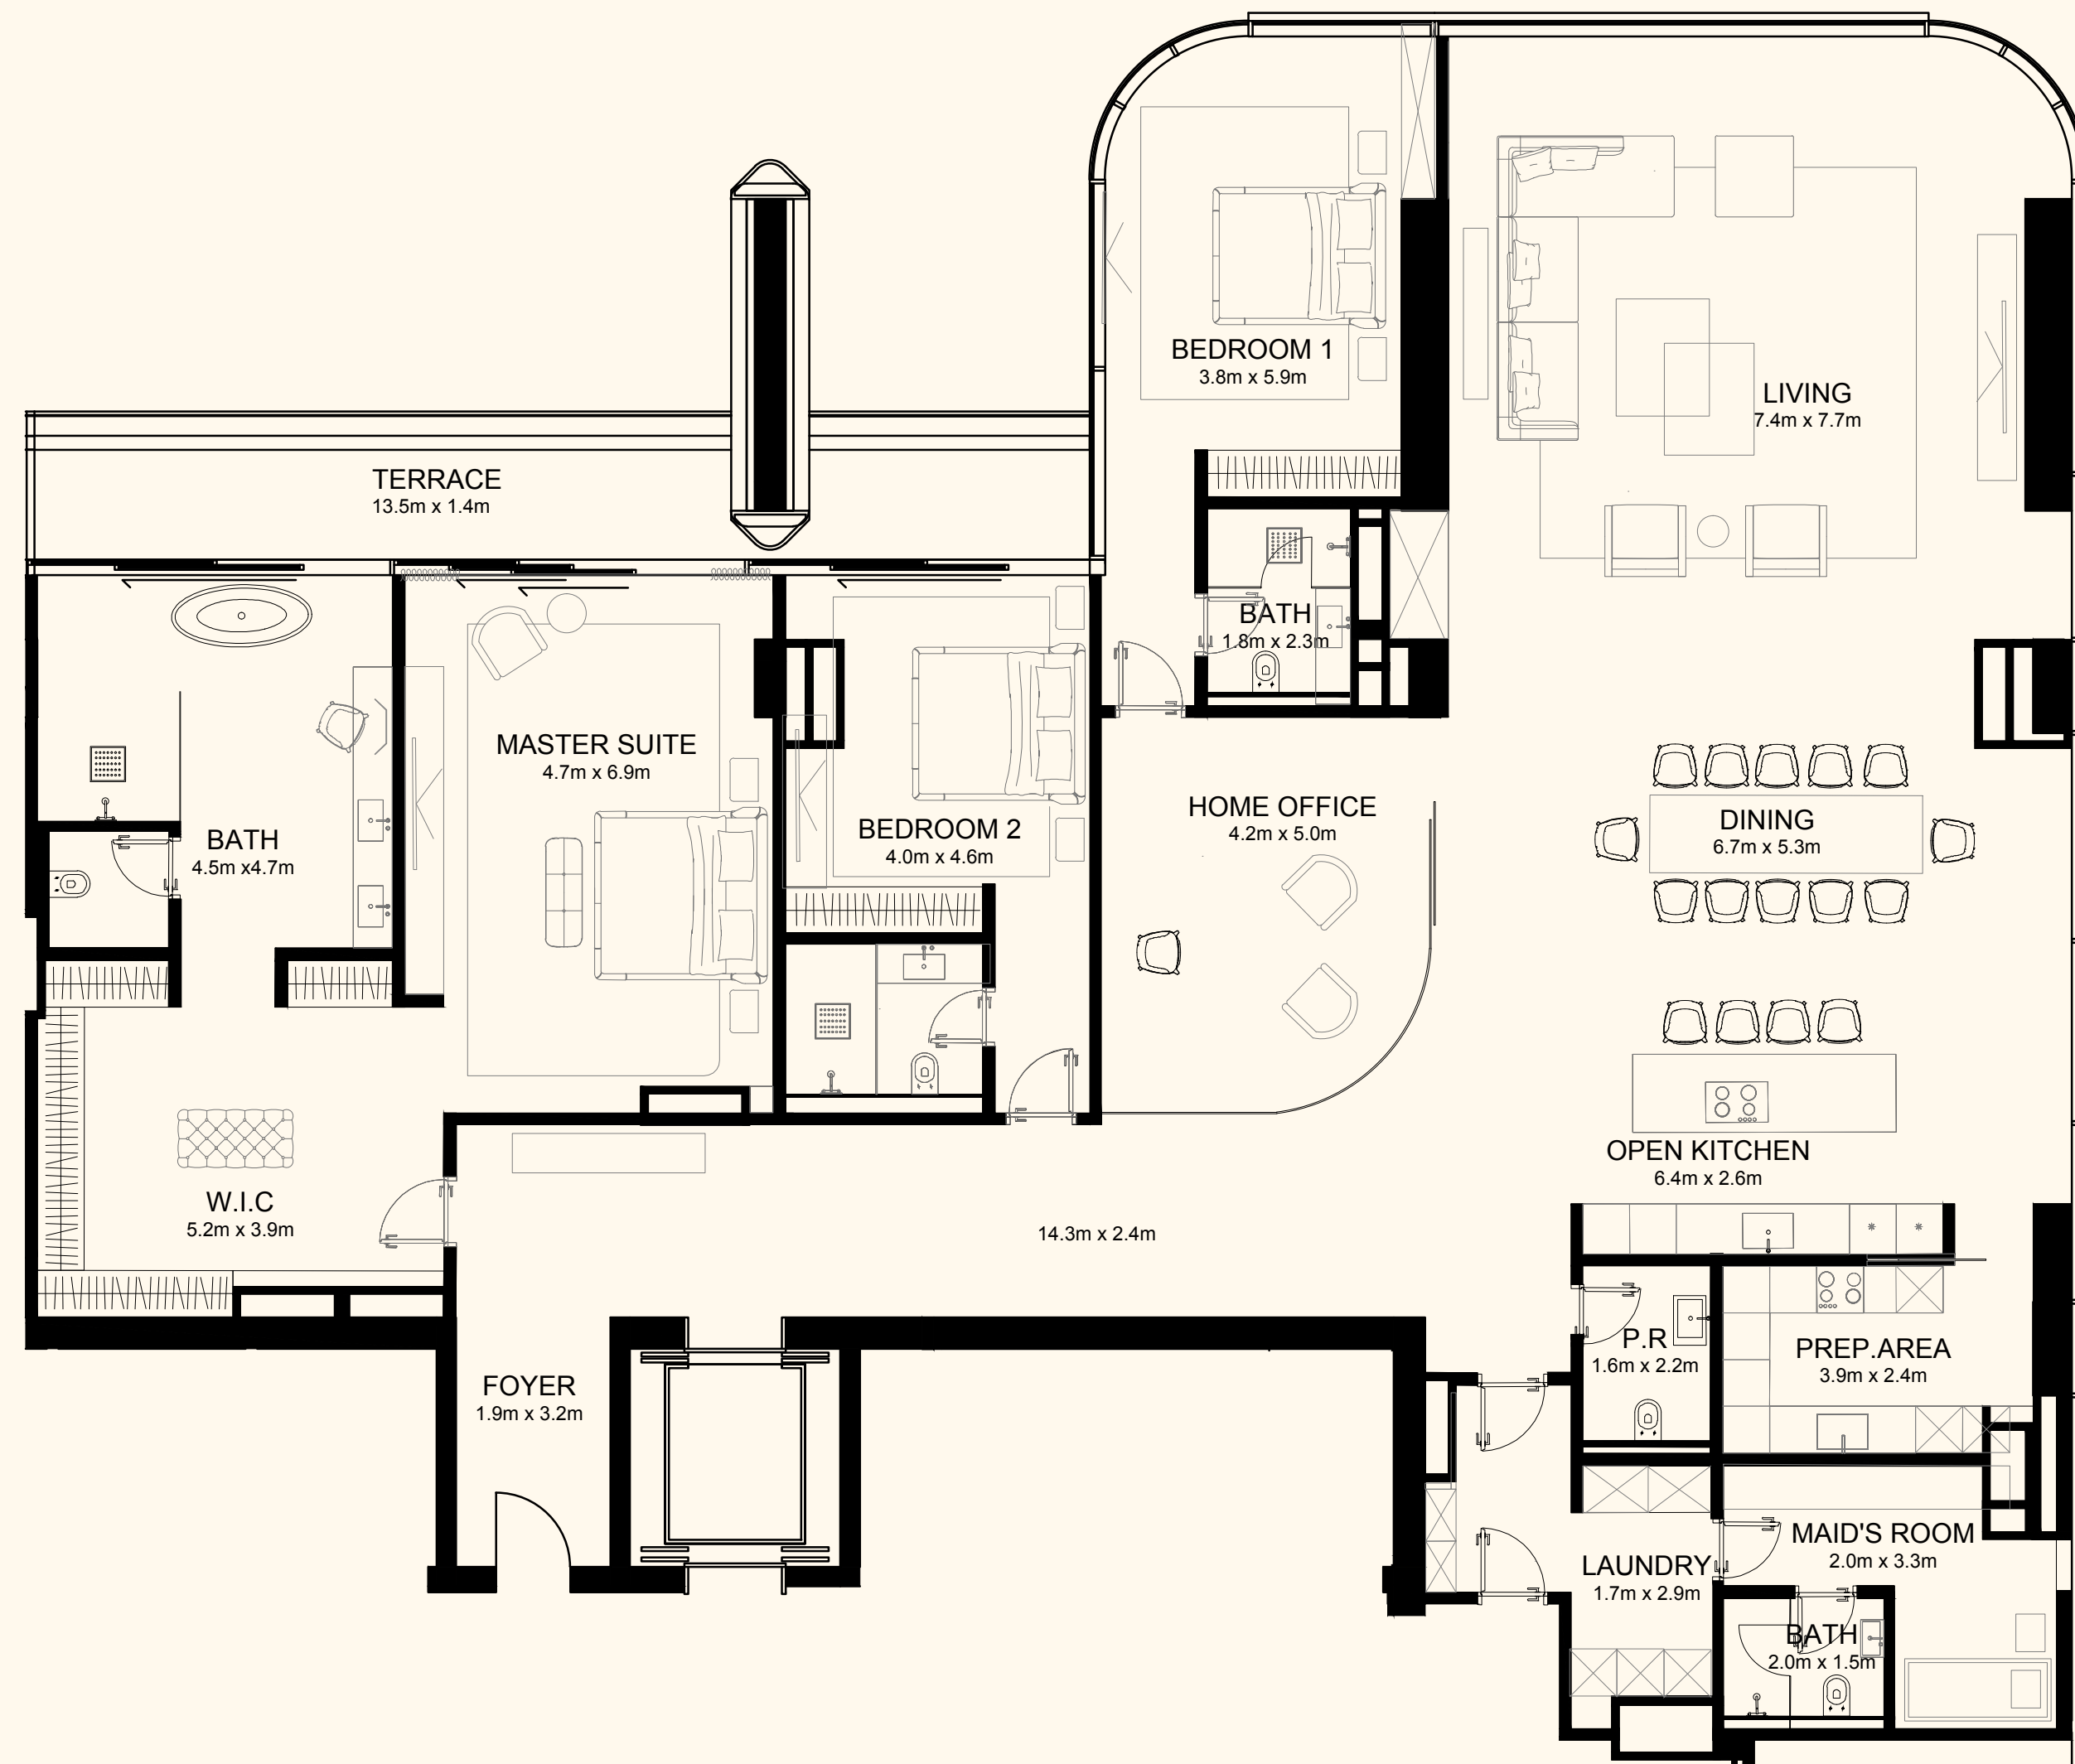

Unit 1007

4 Bedroom Duplex | 6 Bathrooms | 4 Parking Spaces

Residence	5,492 sq. ft.	510 sq. mt.
Terrace	2,476 sq. ft.	230 sq. mt.
Total	7,967 sq. ft.	740 sq. mt.

ORLA

DORCHESTER COLLECTION

DUBAI

Sea View

Beach View

Unit 1102

3 Bedroom Simplex | 5 Bathrooms | 3 Parking Spaces

Residence	4,252 sq. ft.	395 sq. mt.
Terrace	226 sq. ft.	21 sq. mt.
Total	4,478 sq. ft.	416 sq. mt.

ORLA

DORCHESTER COLLECTION

DUBAI

Sea View

Beach View