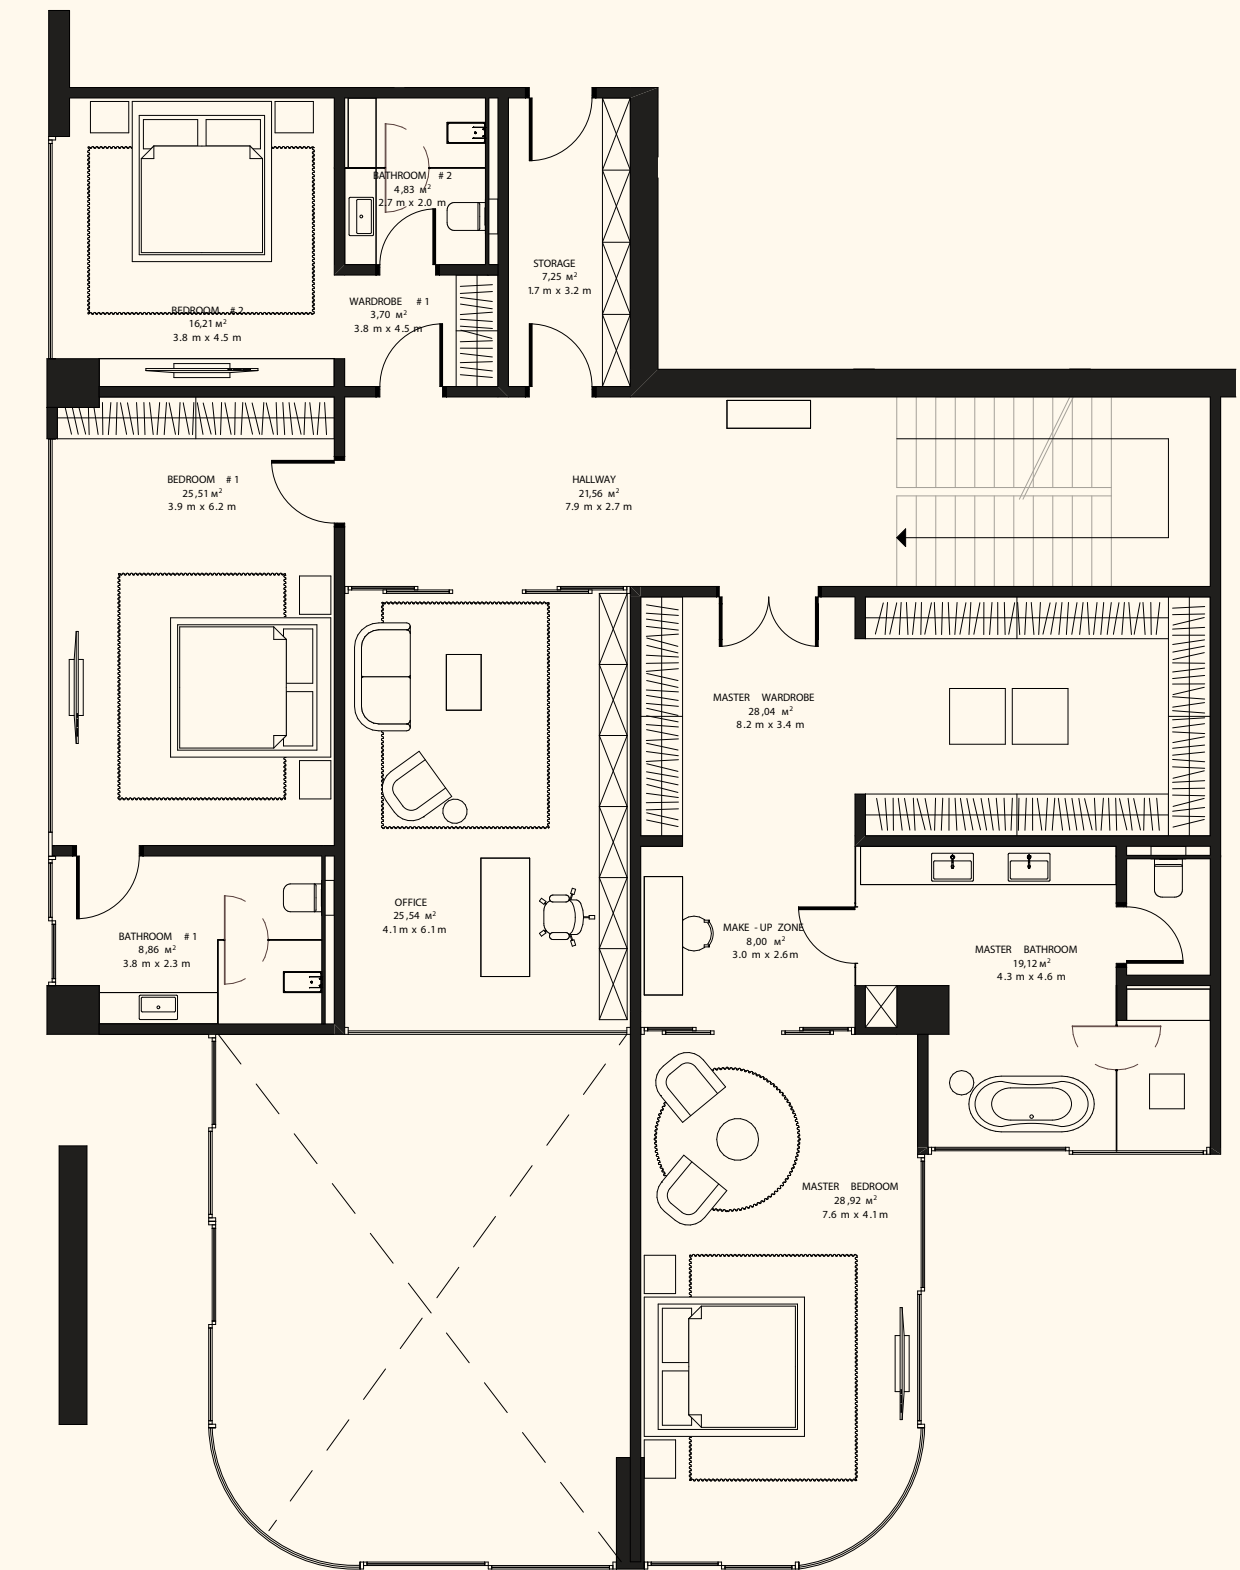

ORLA

DORCHESTER COLLECTION
DUBAI

Sea View

Beach View

Lower Level

Upper Level

Unit 1004

4 Bedroom Duplex | 6 Bathrooms | 4 Parking Spaces

Residence	5,646 sq. ft.	525 sq. mt.
Terrace	1,582 sq. ft.	147 sq. mt.
Total	7,228 sq. ft.	672 sq. mt.

ORLA

DORCHESTER COLLECTION

DUBAI

Sea View

Beach View

Lower Level

Upper Level

Unit 1007

4 Bedroom Duplex | 6 Bathrooms | 4 Parking Spaces

Residence	5,492 sq. ft.	510 sq. mt.
Terrace	2,476 sq. ft.	230 sq. mt.
Total	7,967 sq. ft.	740 sq. mt.

ORLA

DORCHESTER COLLECTION

DUBAI

Sea View

Beach View