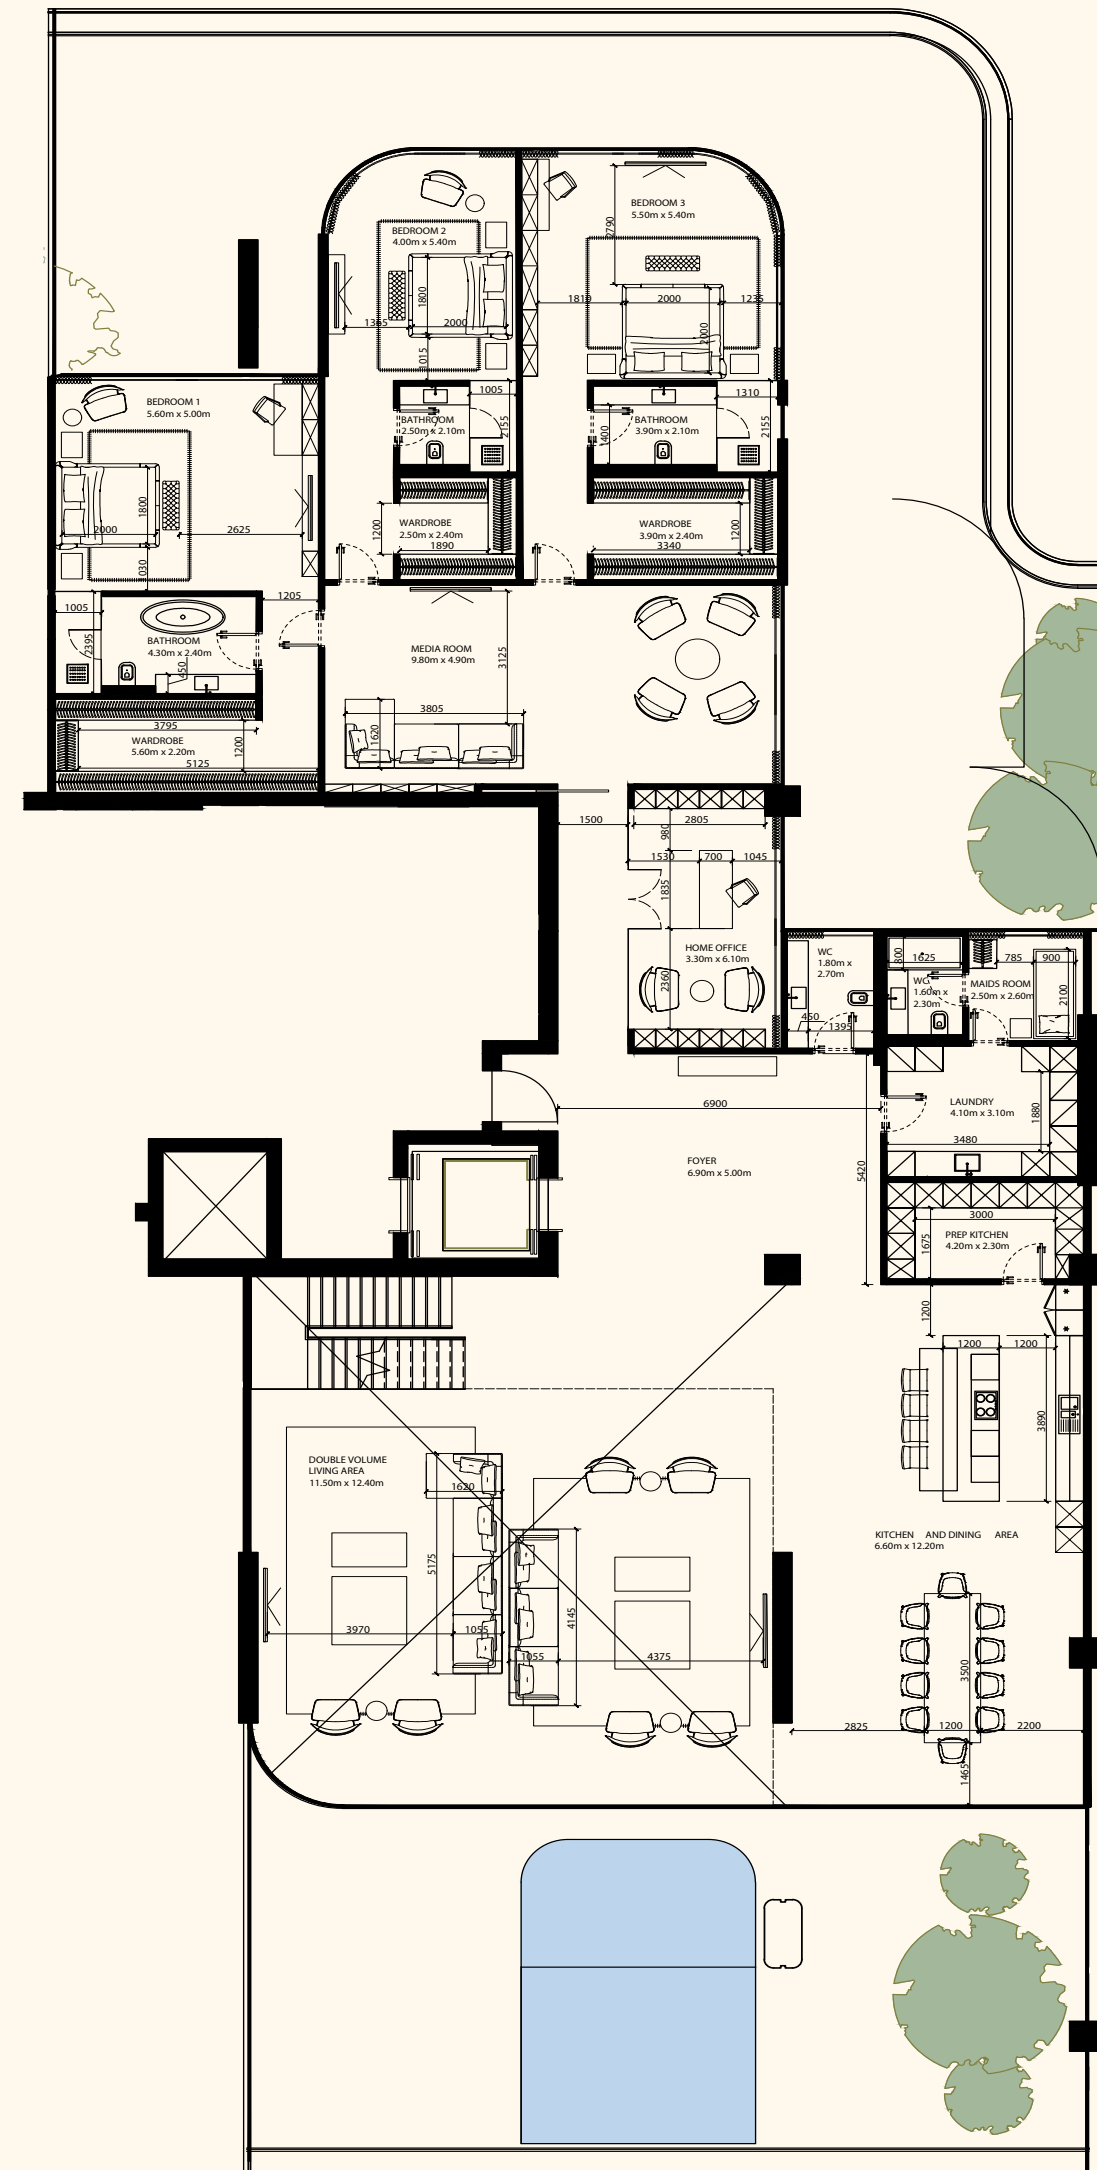

DORCHESTER COLLECTION
DUBAI

Sea View

Beach View

Unit 205

4 Bedroom Duplex | 6 Bathrooms | 4 Parking Spaces

Residence	6,566 sq. ft.	610 sq. mt.
Terrace	4,578 sq. ft.	425 sq. mt.
Total	11,145 sq. ft.	1,035 sq. mt.

Lower Level

Upper Level

ORLA

DORCHESTER COLLECTION
DUBAI

Sea View

Beach View

Unit 206

4 Bedroom Duplex | 6 Bathrooms | 4 Parking Spaces

Residence	6,861 sq. ft.	637 sq. mt.
Terrace	3,562 sq. ft.	331 sq. mt.
Total	10,424 sq. ft.	968 sq. mt.

Lower Level

Upper Level

ORLA

DORCHESTER COLLECTION
DUBAI

Sea View

Beach View

Lower Level