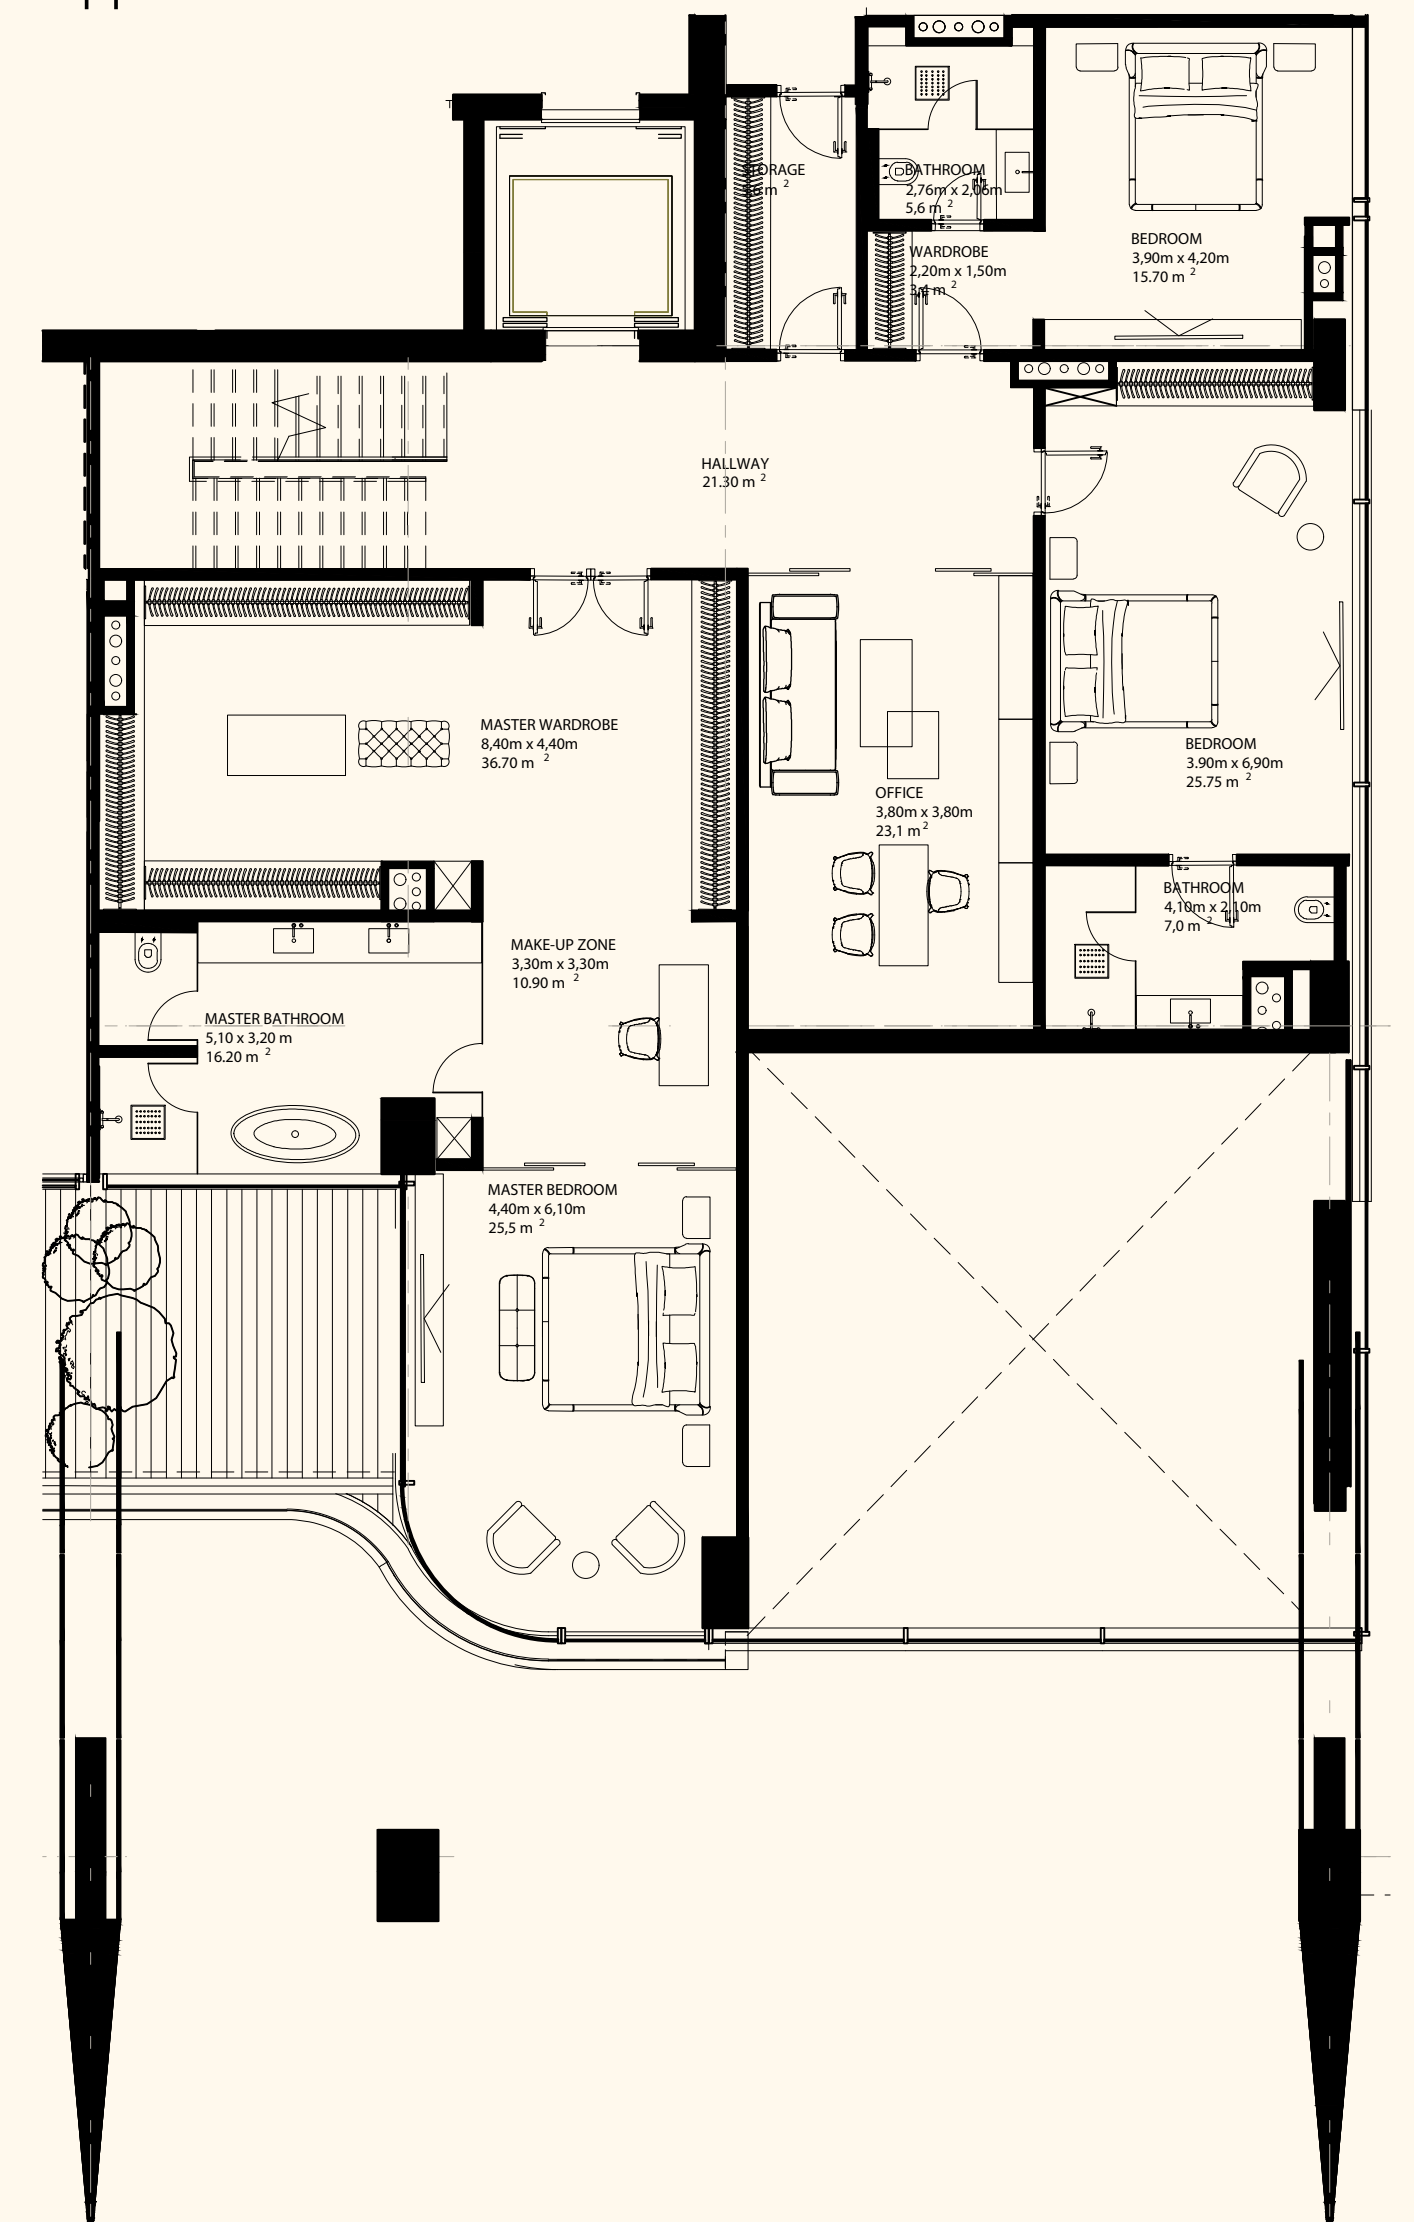

Beach View

Unit 603

4 Bedrooms | 6 Bathrooms | 4 Parking Spaces

Residence	3,993 sq. ft.	371 sq. mt.
Terrace	2,533 sq. ft.	235 sq. mt.
Total	6,525 sq. ft.	606 sq. mt.

ORLA

DORCHESTER COLLECTION
DUBAI

Sea View

Beach View

Unit 604

4 Bedroom Duplex | 6 Bathrooms | 4 Parking Spaces

Residence	5,671 sq. ft.	527 sq. mt.
Terrace	1,742 sq. ft.	162 sq. mt.
Total	7,413 sq. ft.	689 sq. mt.

Lower Level

Upper Level

ORLA

DORCHESTER COLLECTION
DUBAI

Sea View

Beach View

Unit 608

4 Bedroom Simplex | 5 Bathrooms | 4 Parking Spaces

Residence	4,198 sq. ft.	390 sq. mt.
Terrace	2,250 sq. ft.	209 sq. mt.
<hr/>		
Total	6,448 sq. ft.	599 sq. mt.

ORLA

DORCHESTER COLLECTION
DUBAI