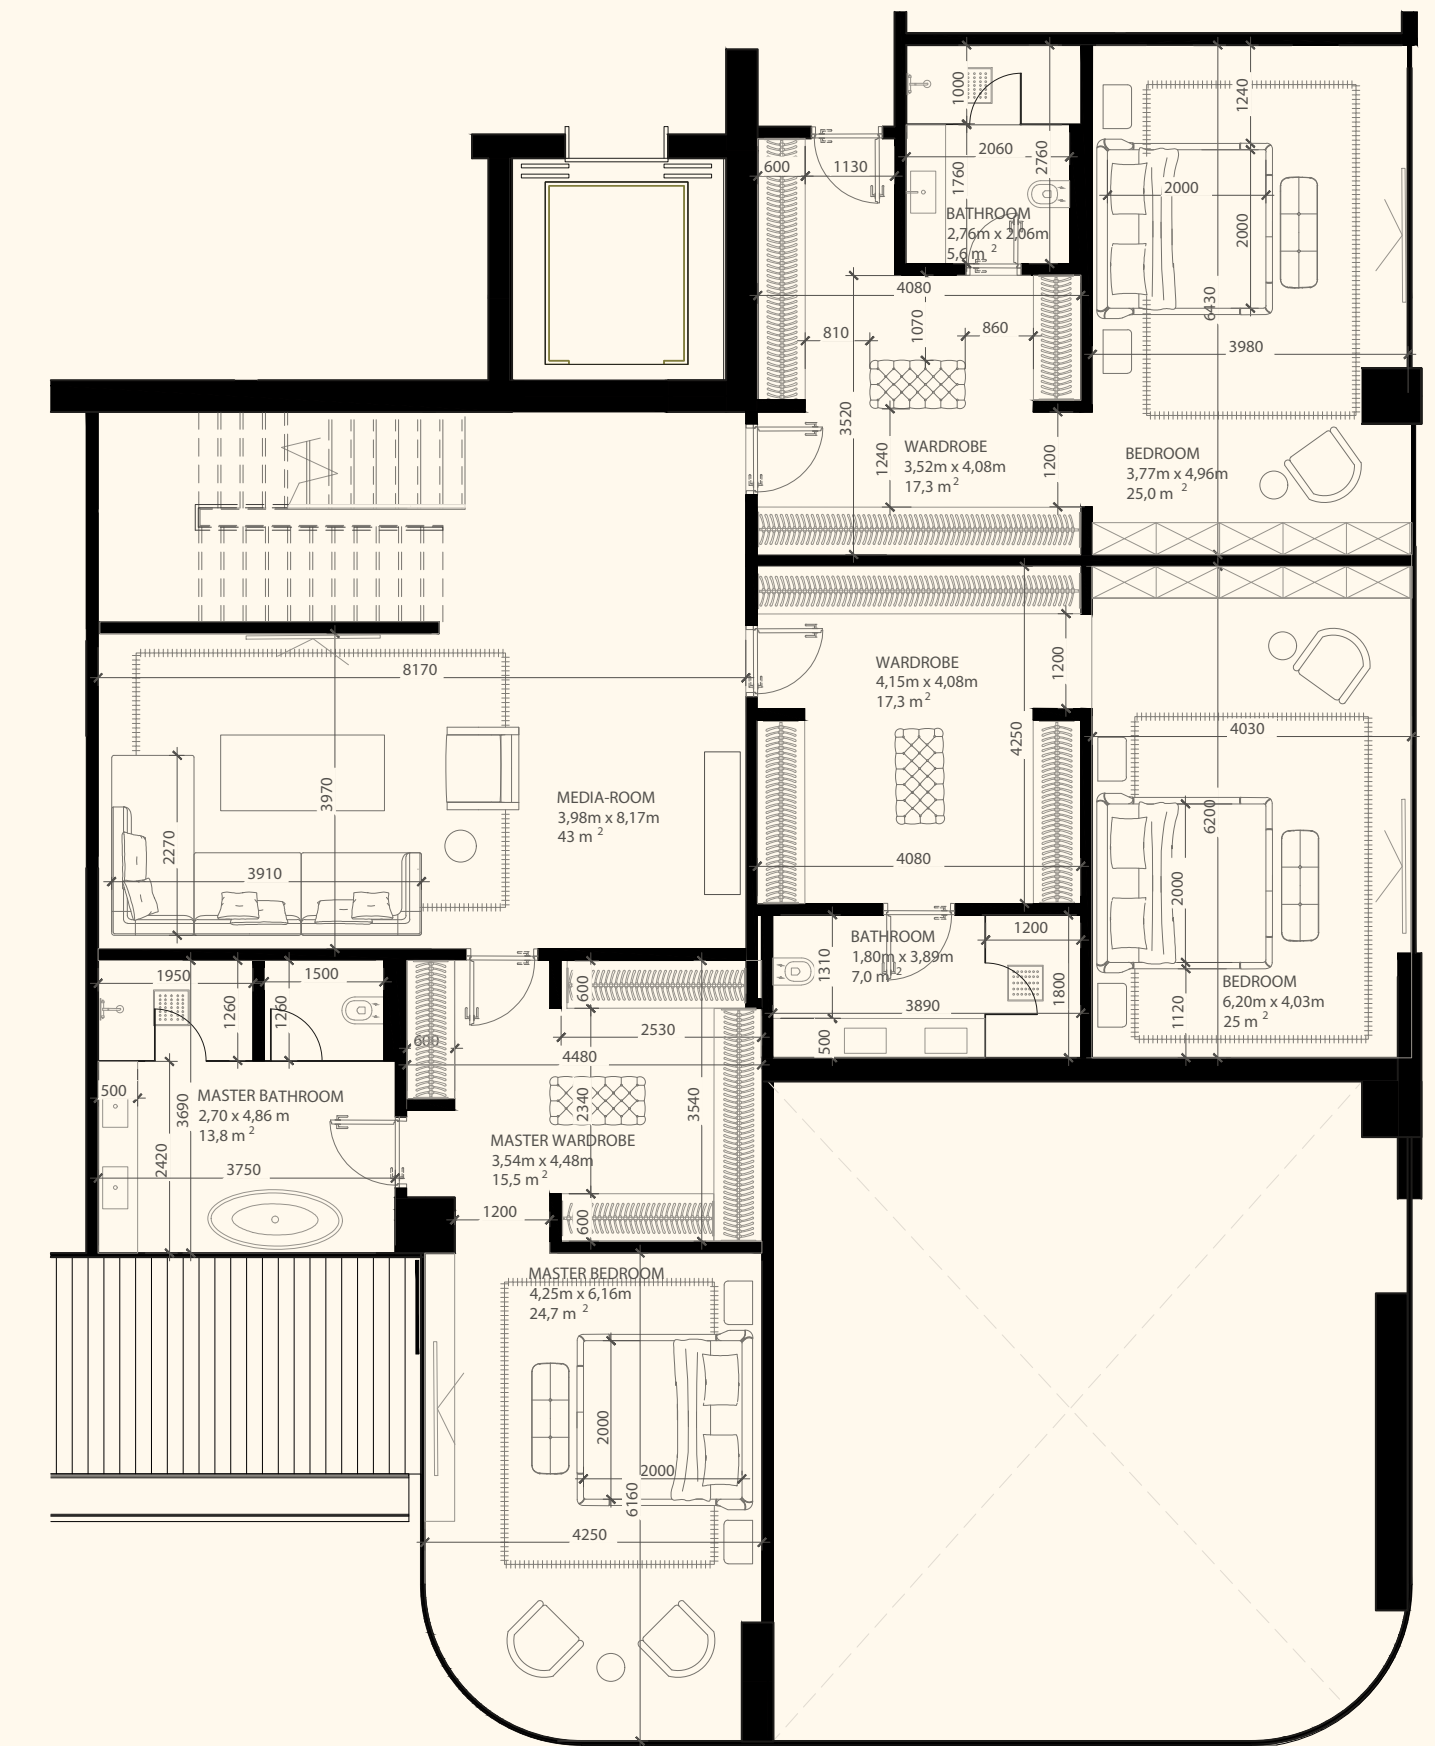

ORLA

DORCHESTER COLLECTION
DUBAI

Sea View

Beach View

Unit 1003

4 Bedrooms | 6 Bathrooms | 4 Parking Spaces

Residence	4,114 sq. ft.	382 sq. mt.
Terrace	2,205 sq. ft.	205 sq. mt.
Total	6,319 sq. ft.	587 sq. mt.

ORLA

DORCHESTER COLLECTION
DUBAI

Sea View

Beach View

Lower Level

Upper Level

Unit 1004

4 Bedroom Duplex | 6 Bathrooms | 4 Parking Spaces

Residence	5,646 sq. ft.	525 sq. mt.
Terrace	1,582 sq. ft.	147 sq. mt.
Total	7,228 sq. ft.	672 sq. mt.

ORLA

DORCHESTER COLLECTION

DUBAI

Sea View

Beach View

Lower Level

Upper Level