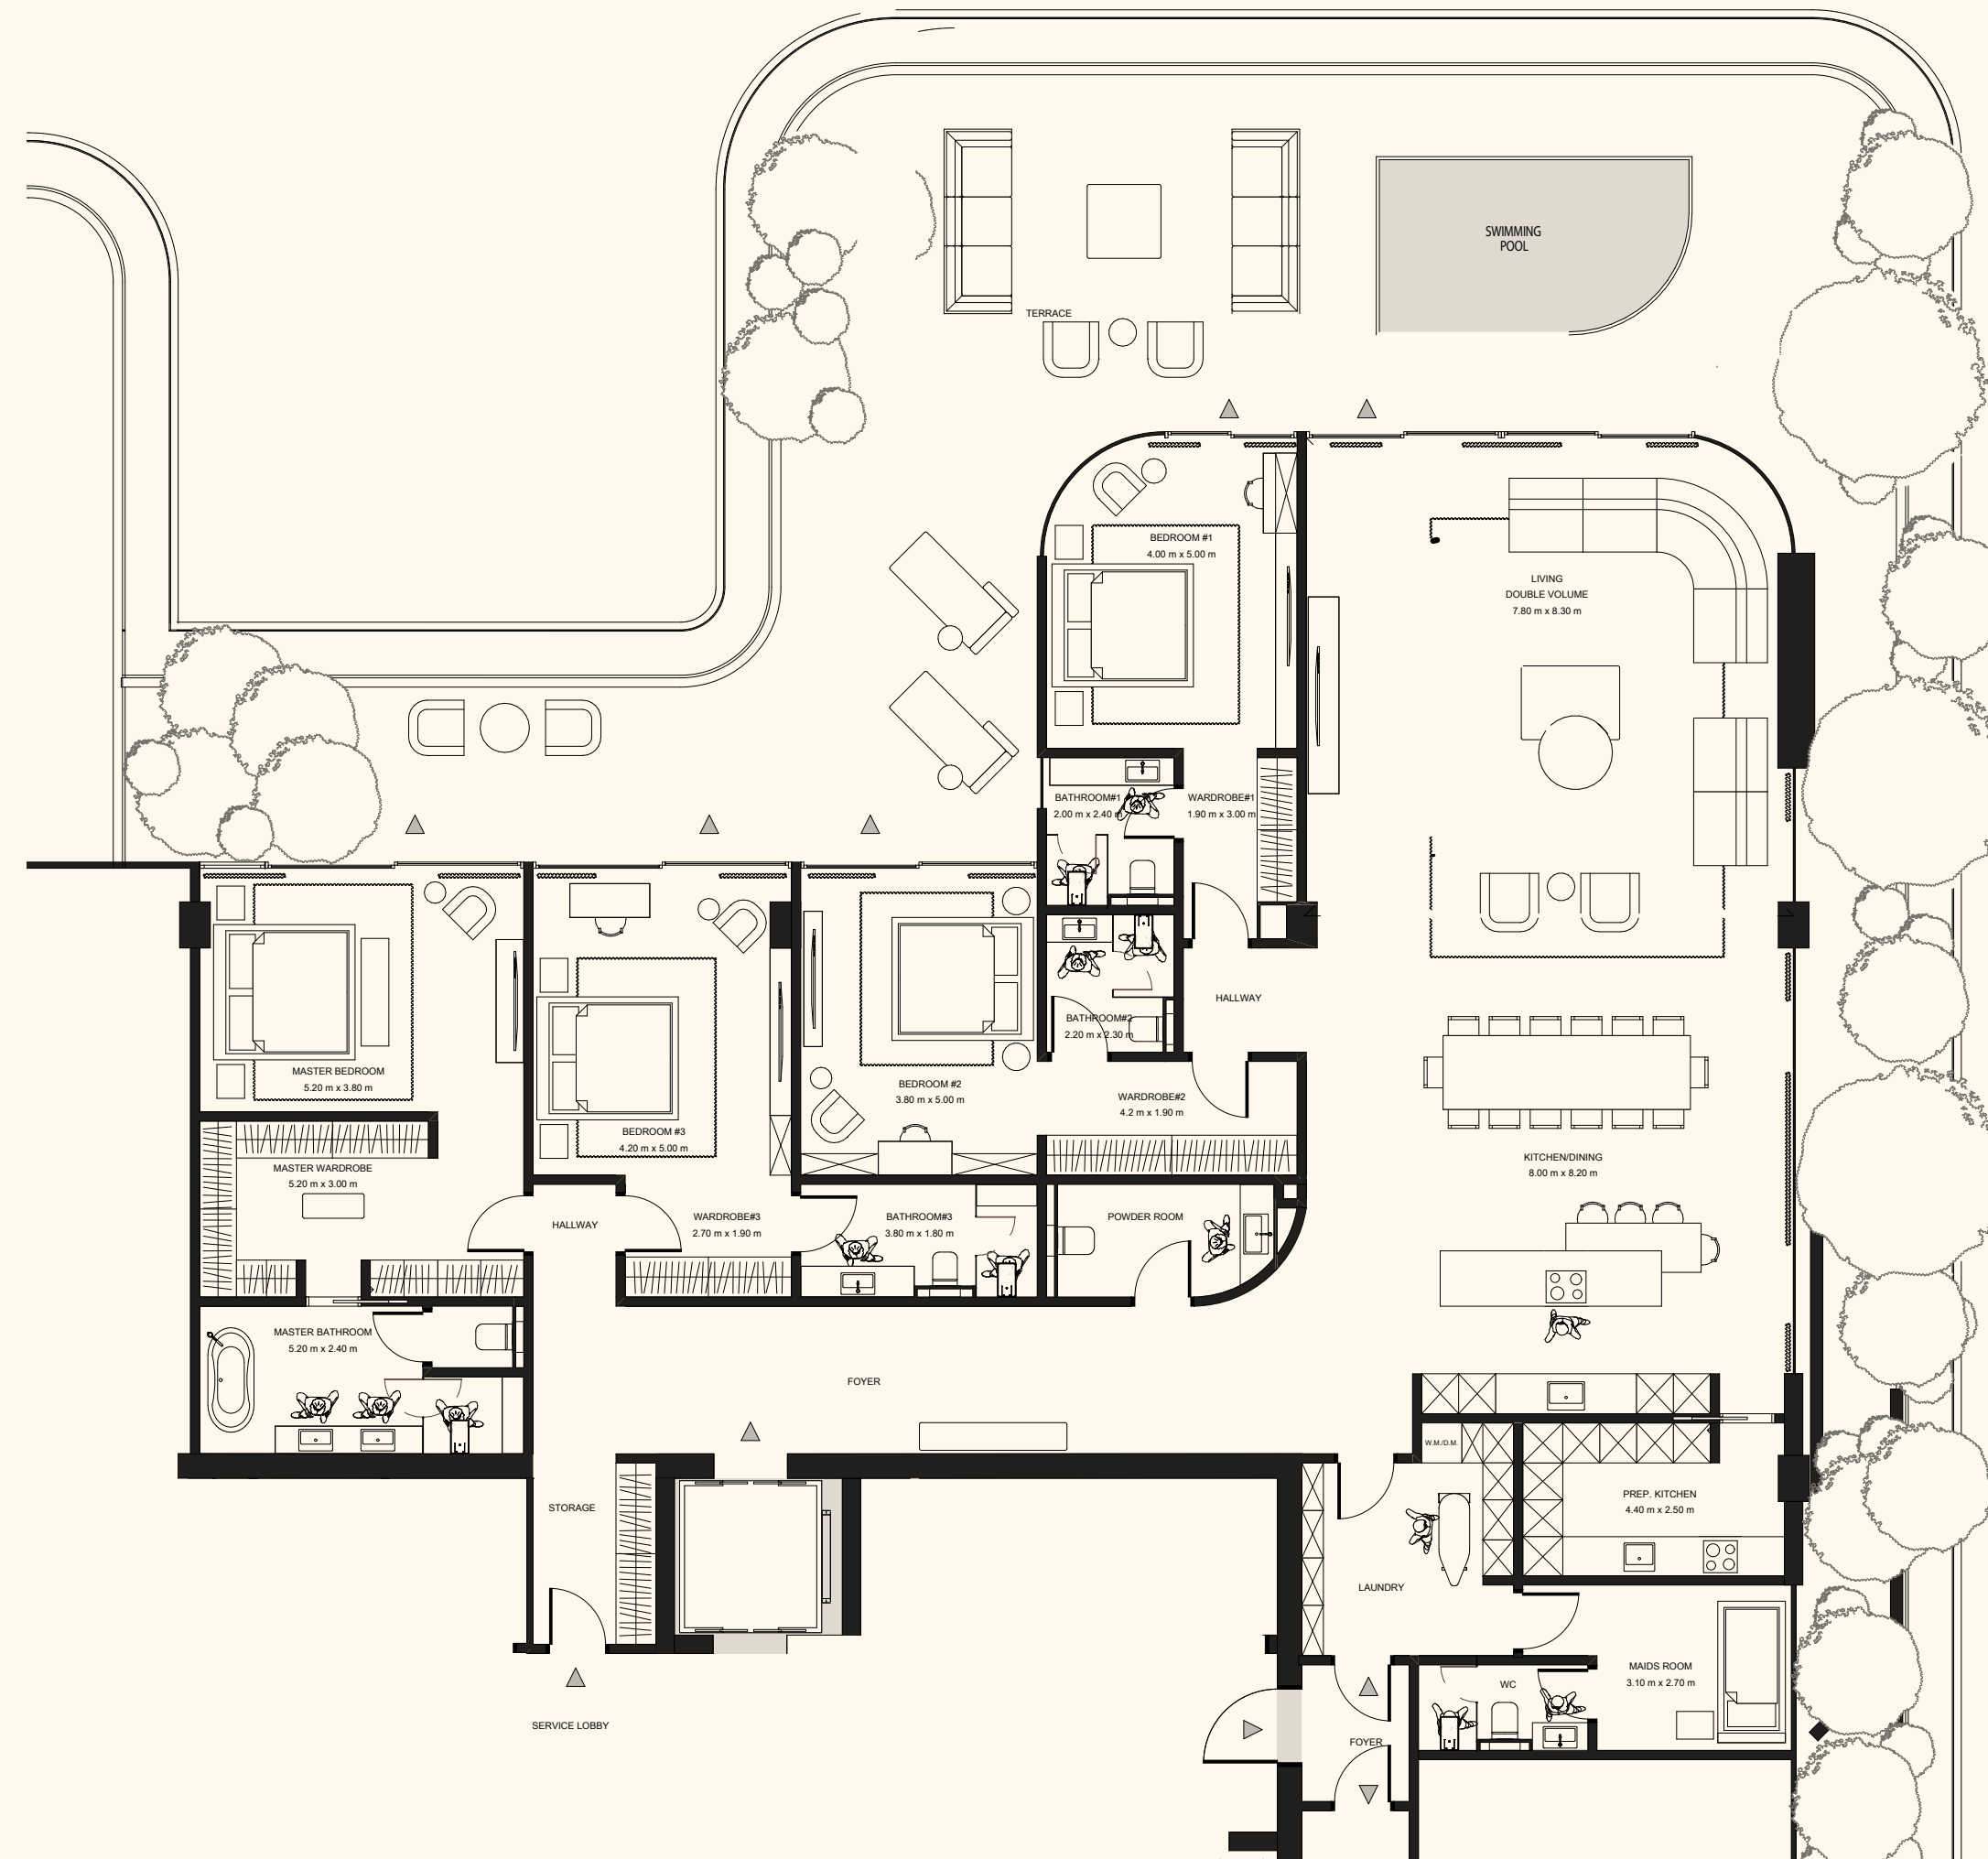

ORLA

DORCHESTER COLLECTION

DUBAI

Sea View

Beach View

Unit 902

3 Bedroom Simplex | 4 Bathrooms | 3 Parking Spaces

Residence	3,961 sq. ft.	368 sq. mt.
Terrace	441 sq. ft.	41 sq. mt.
<hr/>		
Total	4,402 sq. ft.	409 sq. mt.

ORLA

DORCHESTER COLLECTION
DUBAI

Sea View

Beach View

Unit 1003

4 Bedrooms | 6 Bathrooms | 4 Parking Spaces

Residence	4,114 sq. ft.	382 sq. mt.
Terrace	2,205 sq. ft.	205 sq. mt.
Total	6,319 sq. ft.	587 sq. mt.