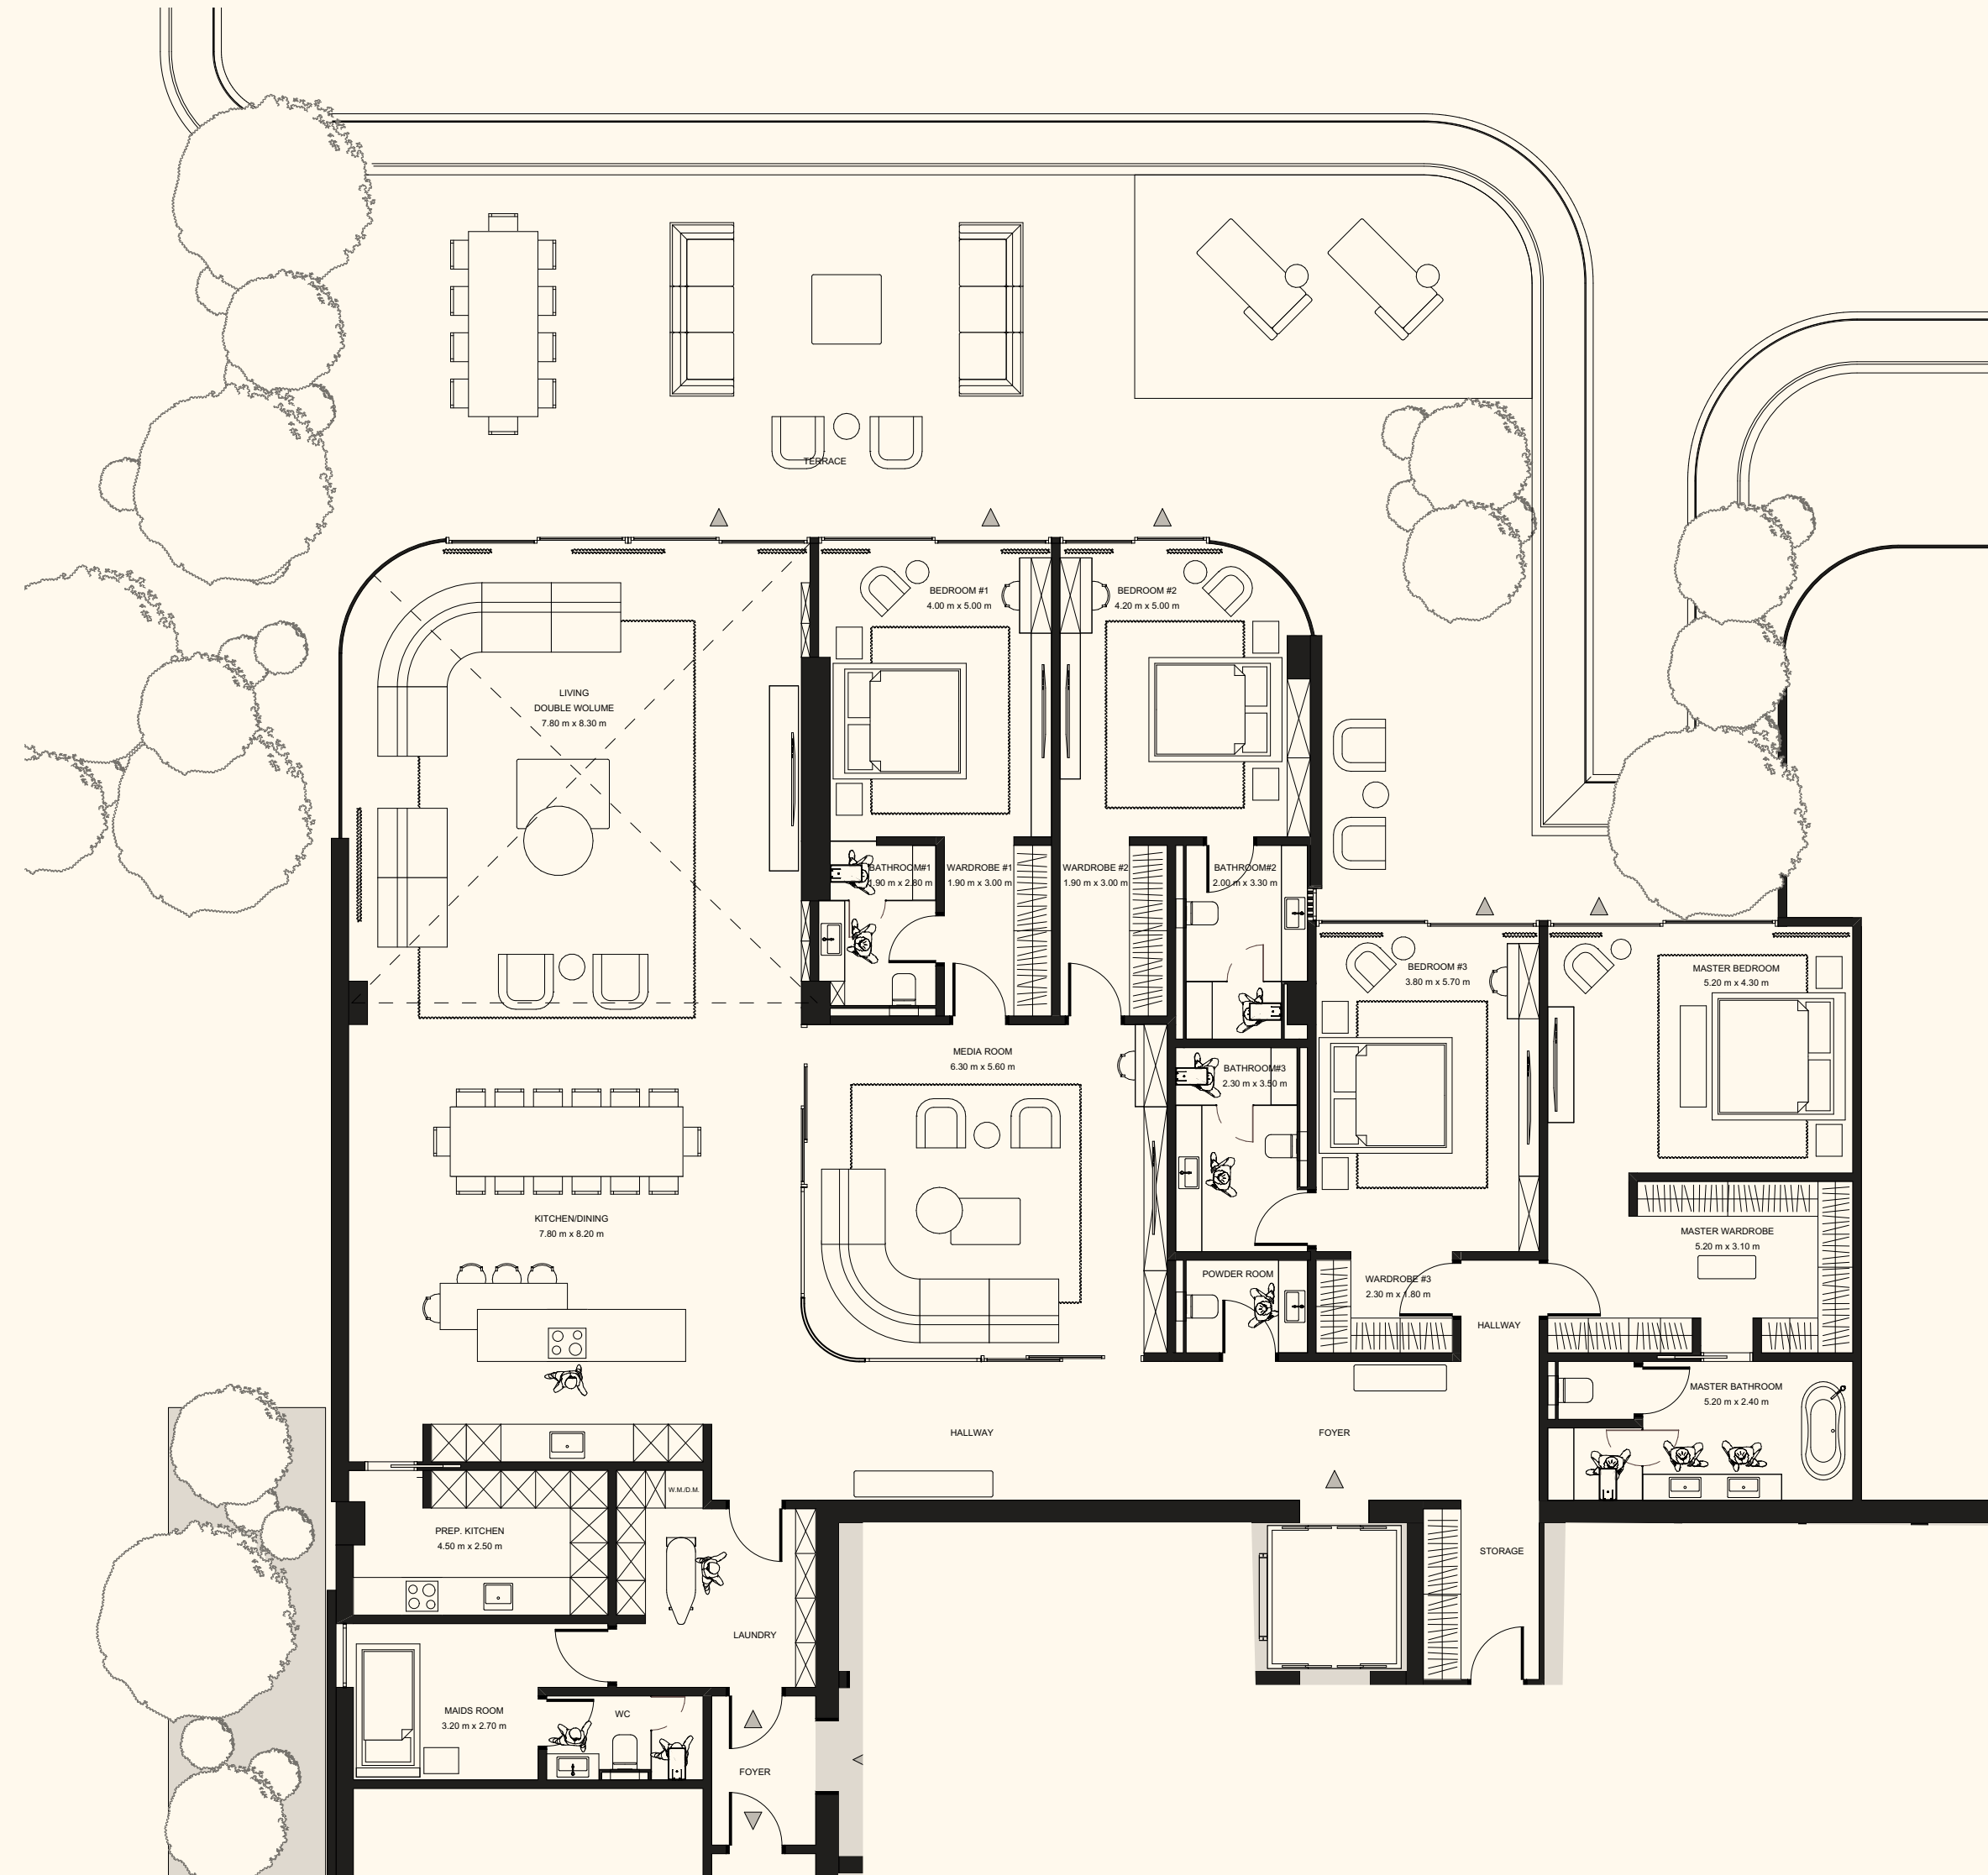

DORCHESTER COLLECTION

DUBAI

Sea View

Beach View

Unit 808

4 Bedrooms | 6 Bathrooms | 4 Parking Spaces

Residence	4,414 sq. ft.	410 sq. mt.
Terrace	2,010 sq. ft.	187 sq. mt.
<hr/>		
Total	6,424 sq. ft.	597 sq. mt.