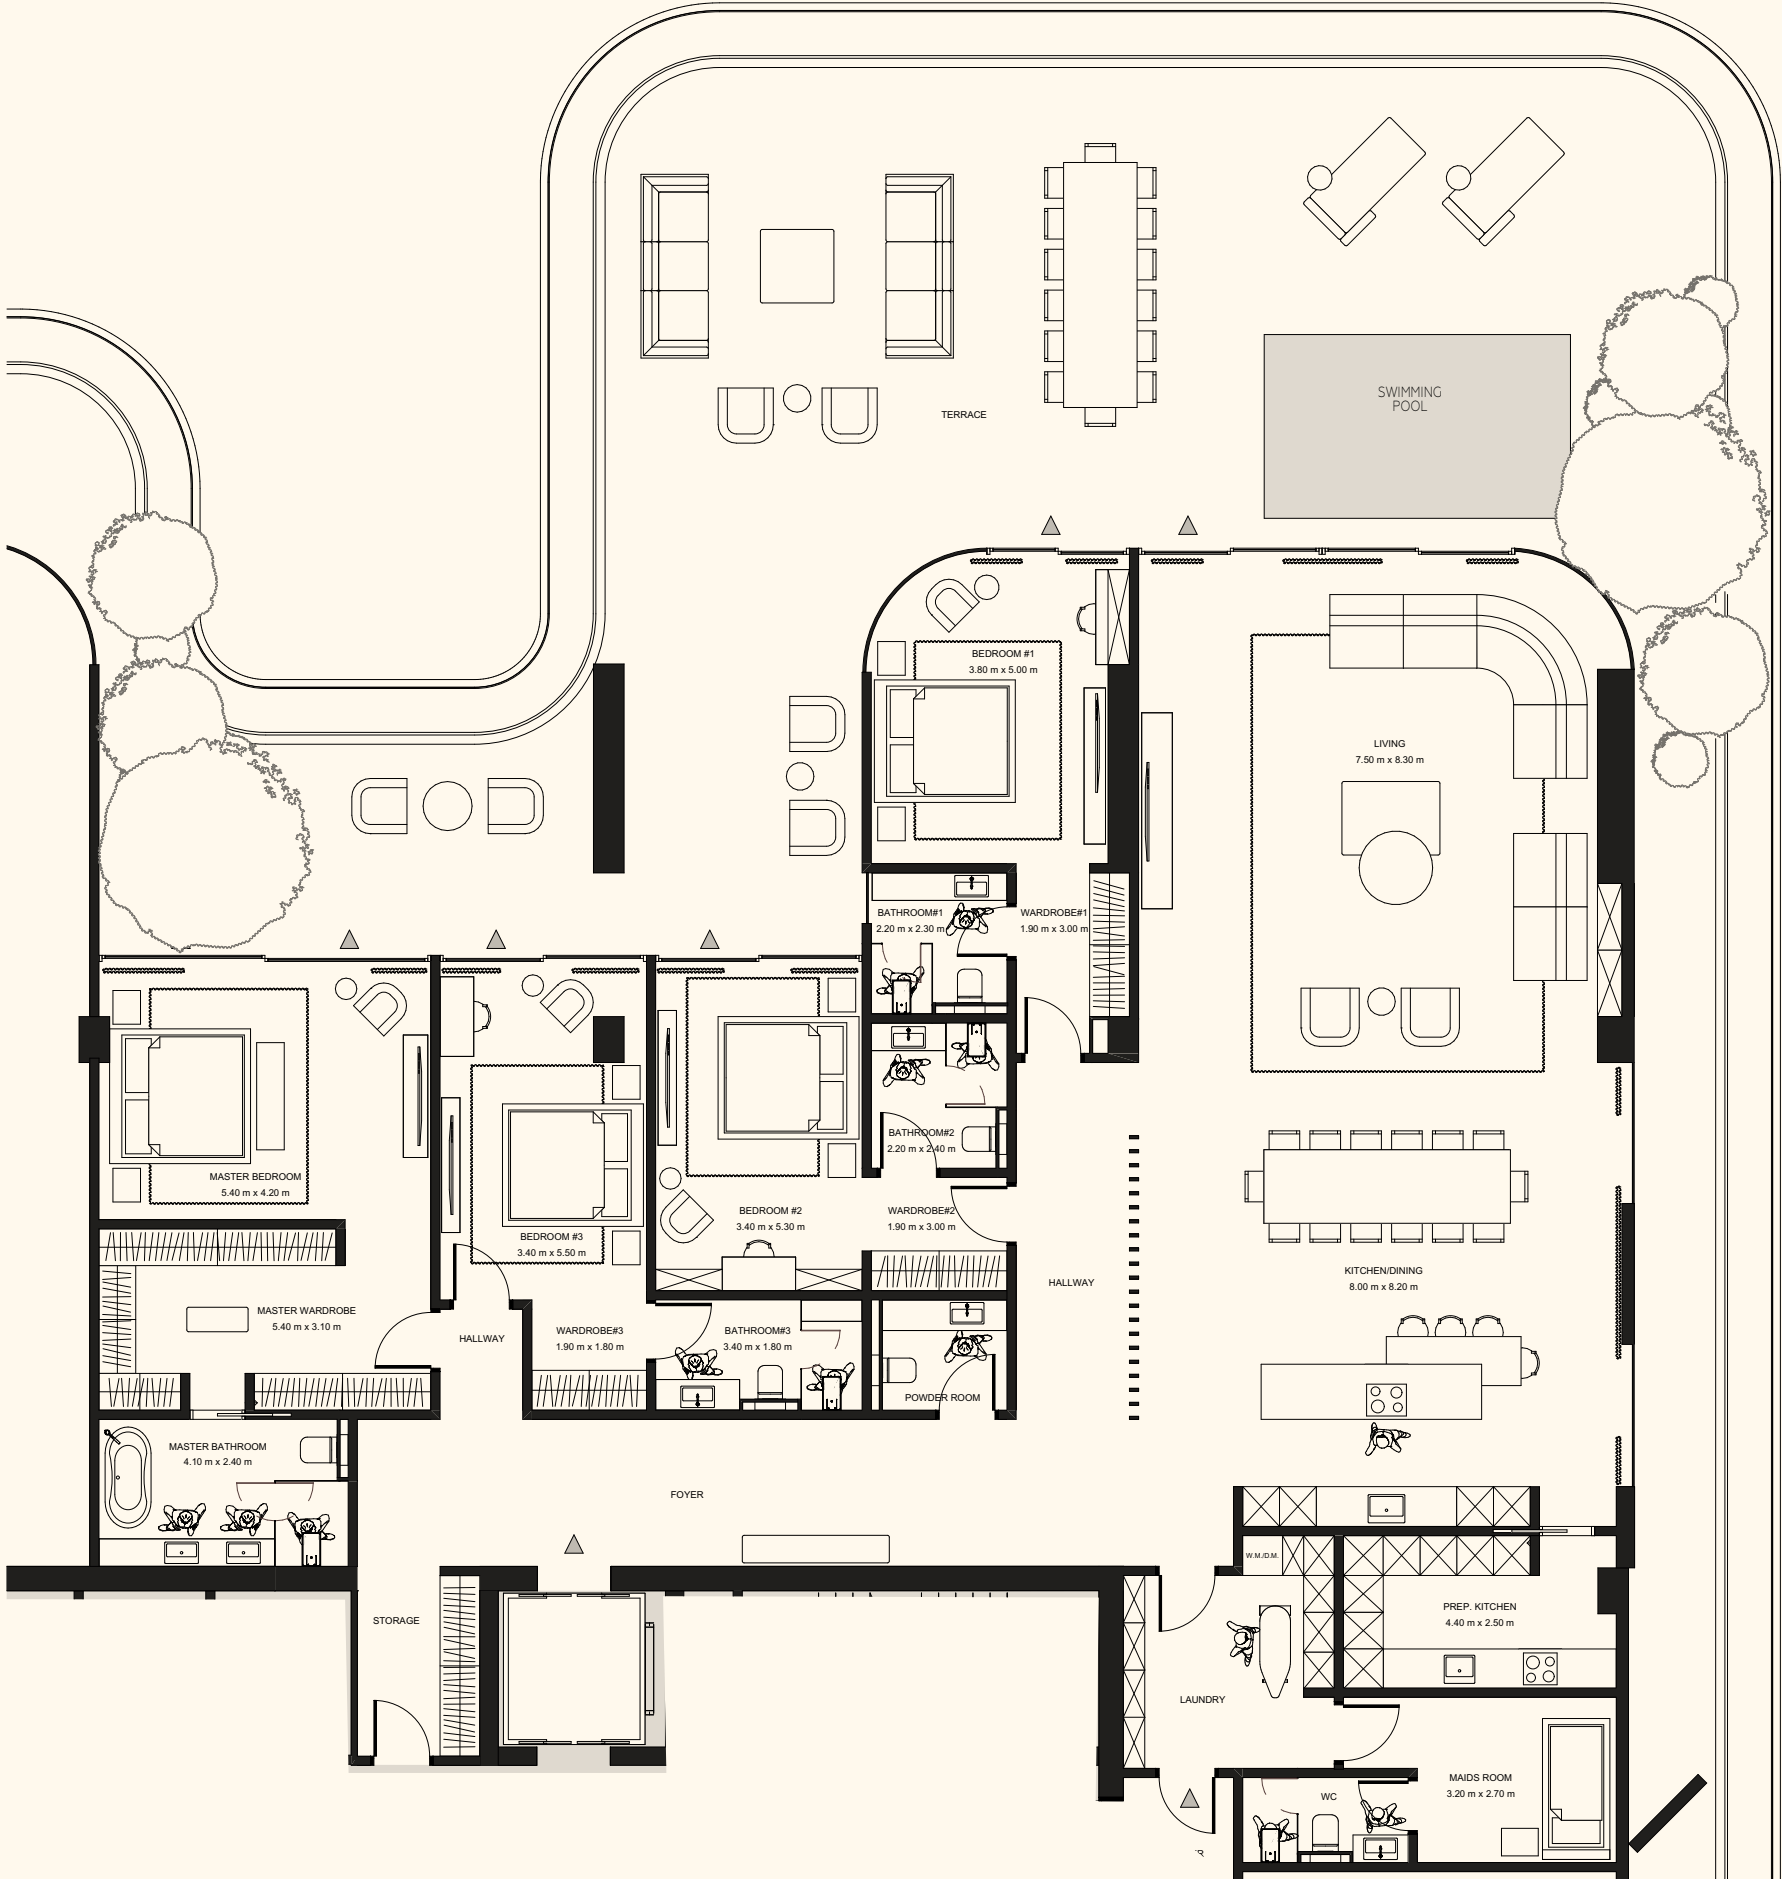

Unit 603

4 Bedrooms | 6 Bathrooms | 4 Parking Spaces

Residence	3,993 sq. ft.	371 sq. mt.
Terrace	2,533 sq. ft.	235 sq. mt.
Total	6,525 sq. ft.	606 sq. mt.