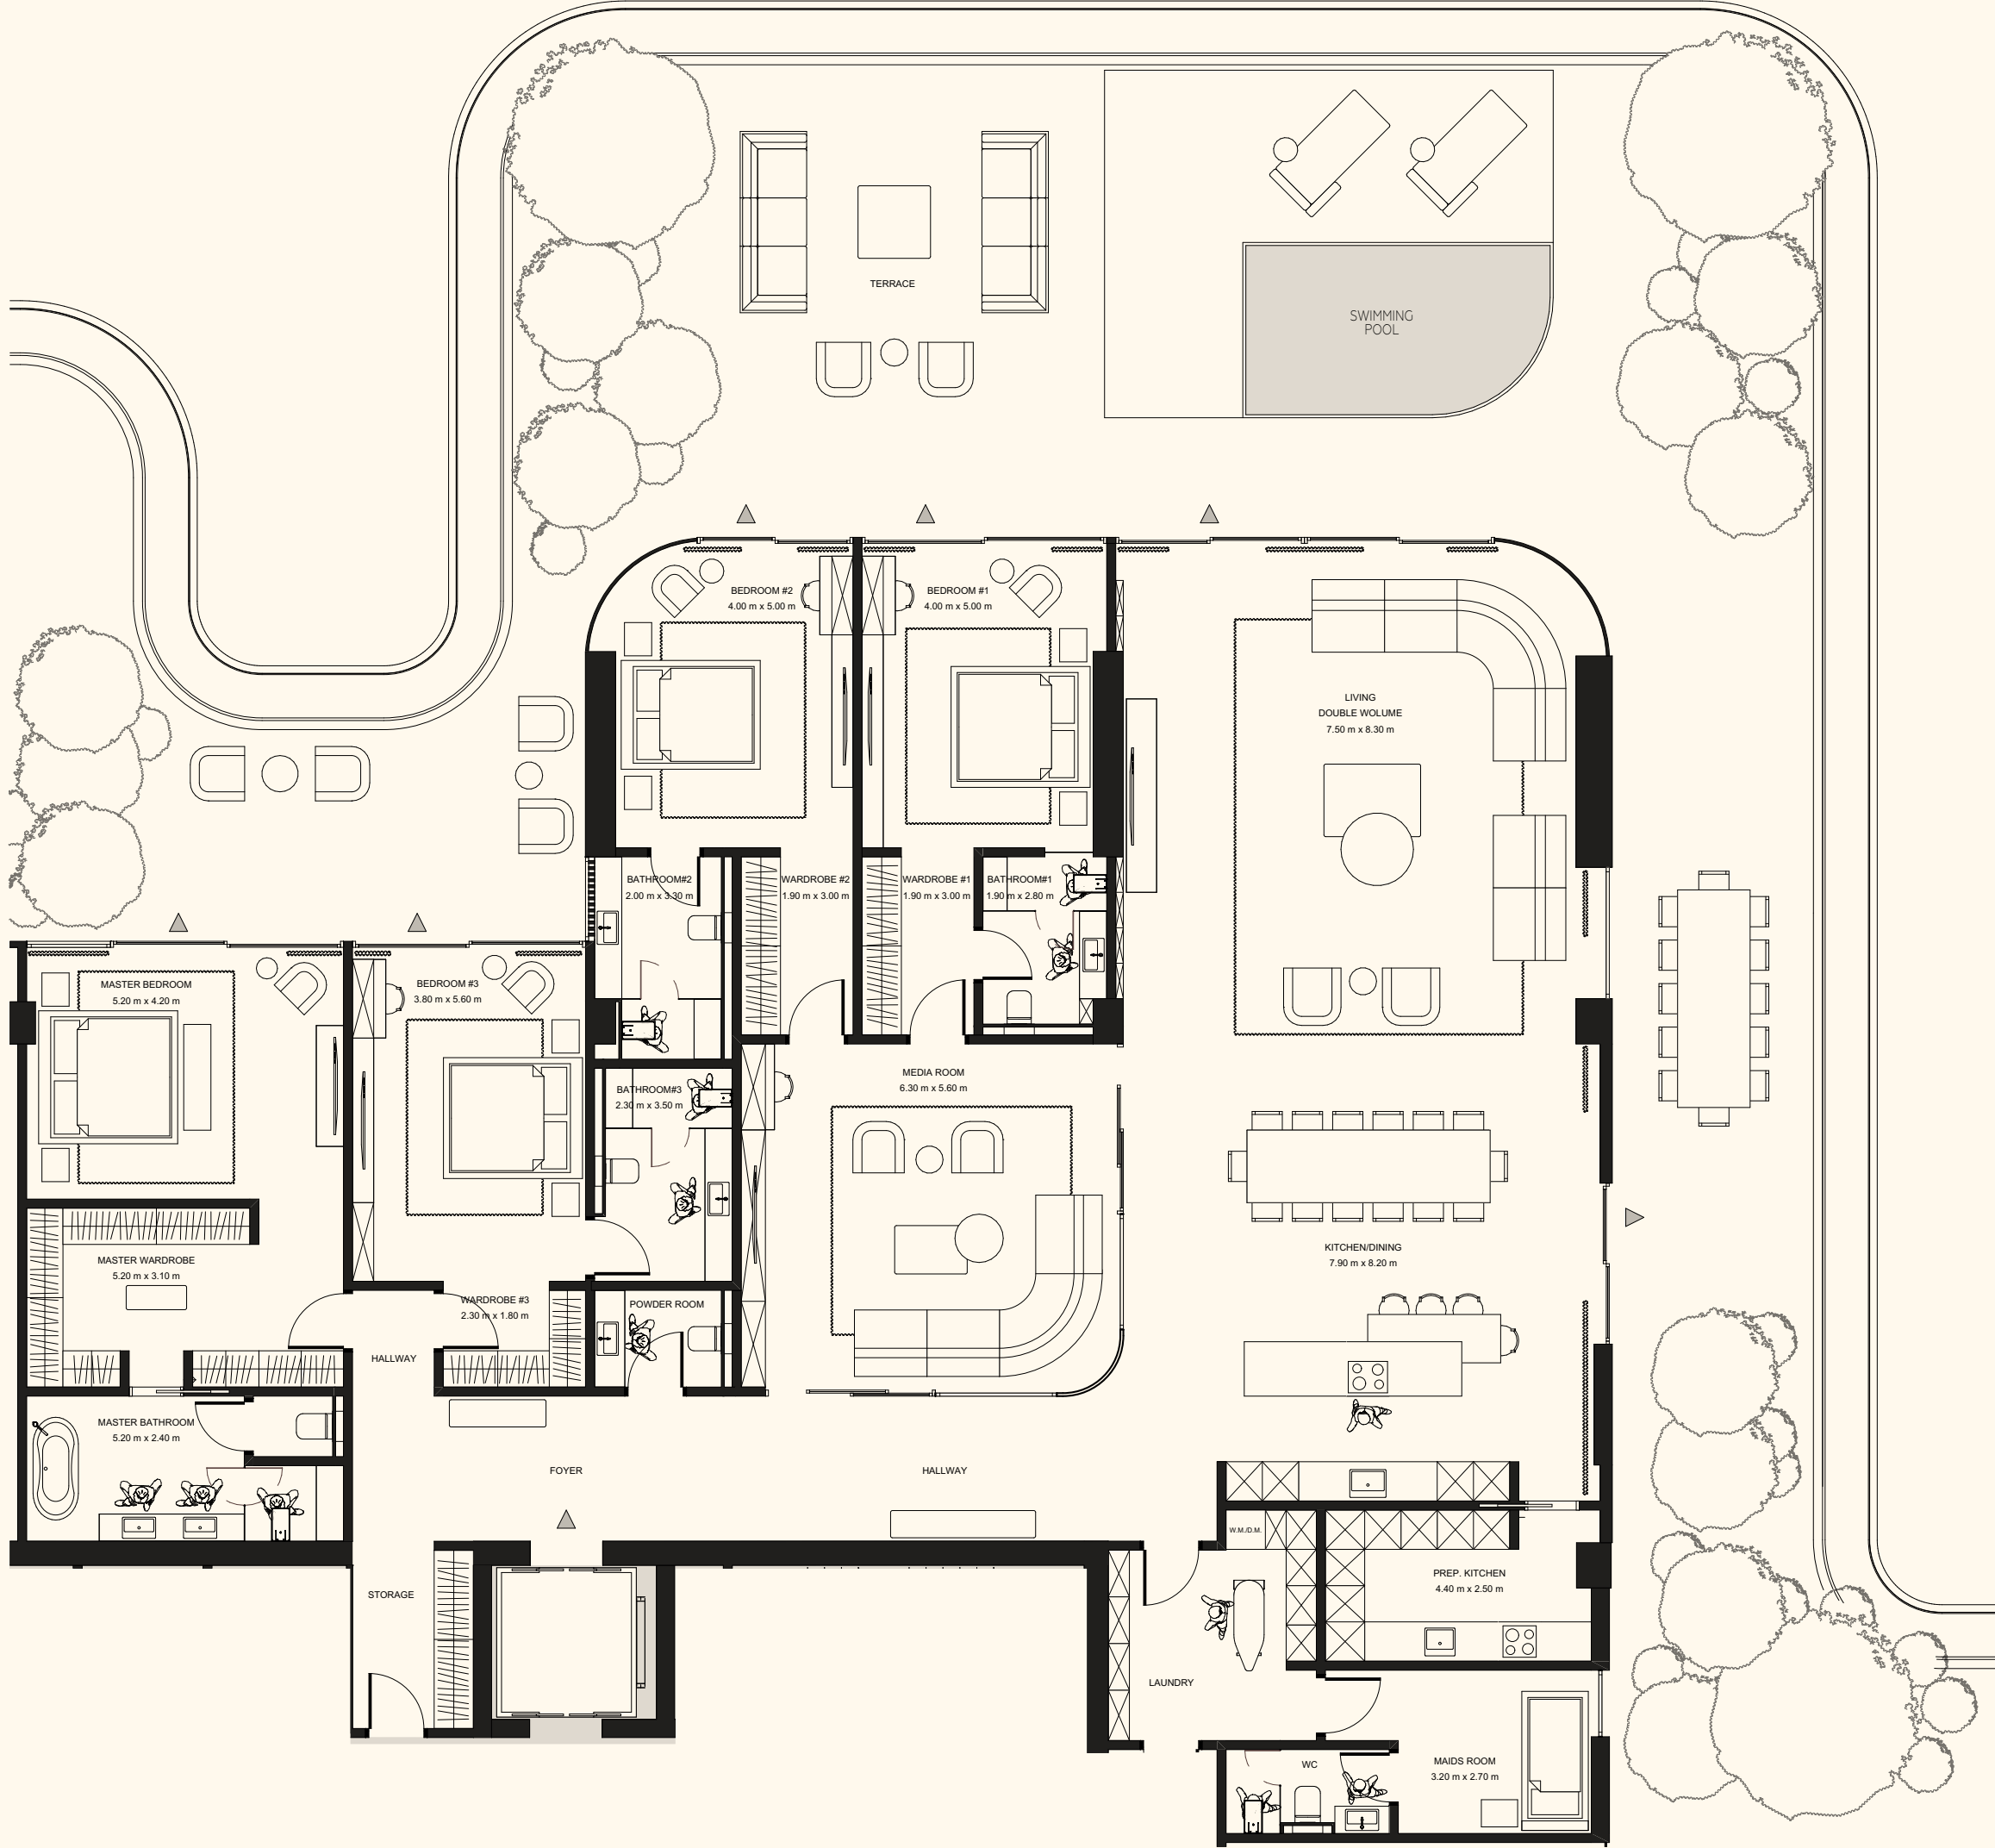

Sea View

Beach View

Unit 803

4 Bedrooms | 6 Bathrooms | 4 Parking Spaces

Residence	4,426sq. ft.	411 sq. mt.
Terrace	3,011 sq. ft.	280 sq. mt.
Total	7,438 sq. ft.	691 sq. mt.

ORLA

DORCHESTER COLLECTION

DUBAI