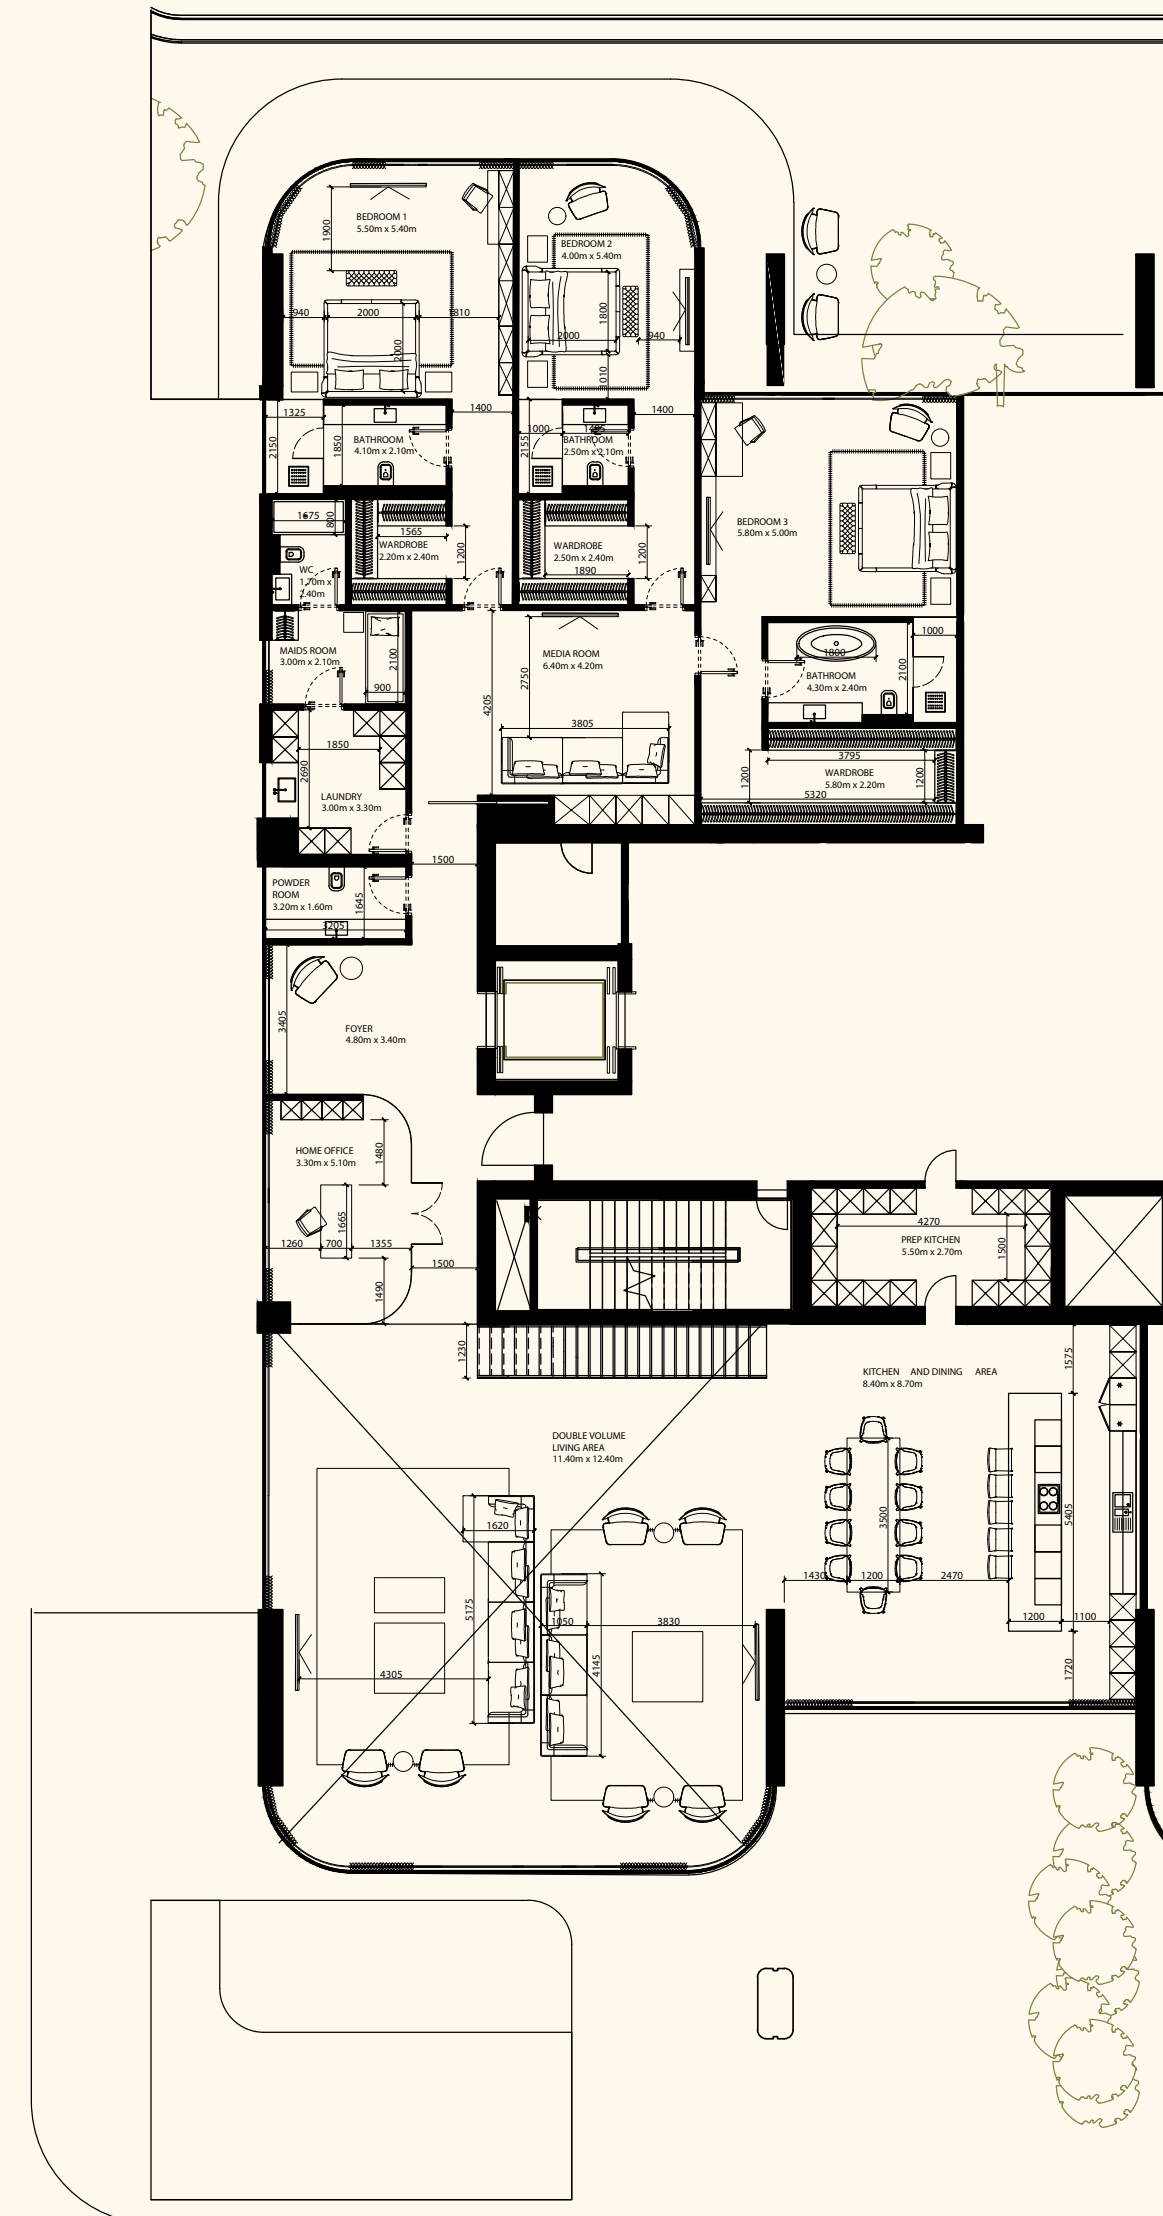

DORCHESTER COLLECTION
DUBAI

Sea View

Beach View

Unit 205

4 Bedroom Duplex | 6 Bathrooms | 4 Parking Spaces

Residence	6,566 sq. ft.	610 sq. mt.
Terrace	4,578 sq. ft.	425 sq. mt.
Total	11,145 sq. ft.	1,035 sq. mt.

Lower Level

Upper Level

ORLA

DORCHESTER COLLECTION
DUBAI

Sea View

Beach View

Unit 206

4 Bedroom Duplex | 6 Bathrooms | 4 Parking Spaces