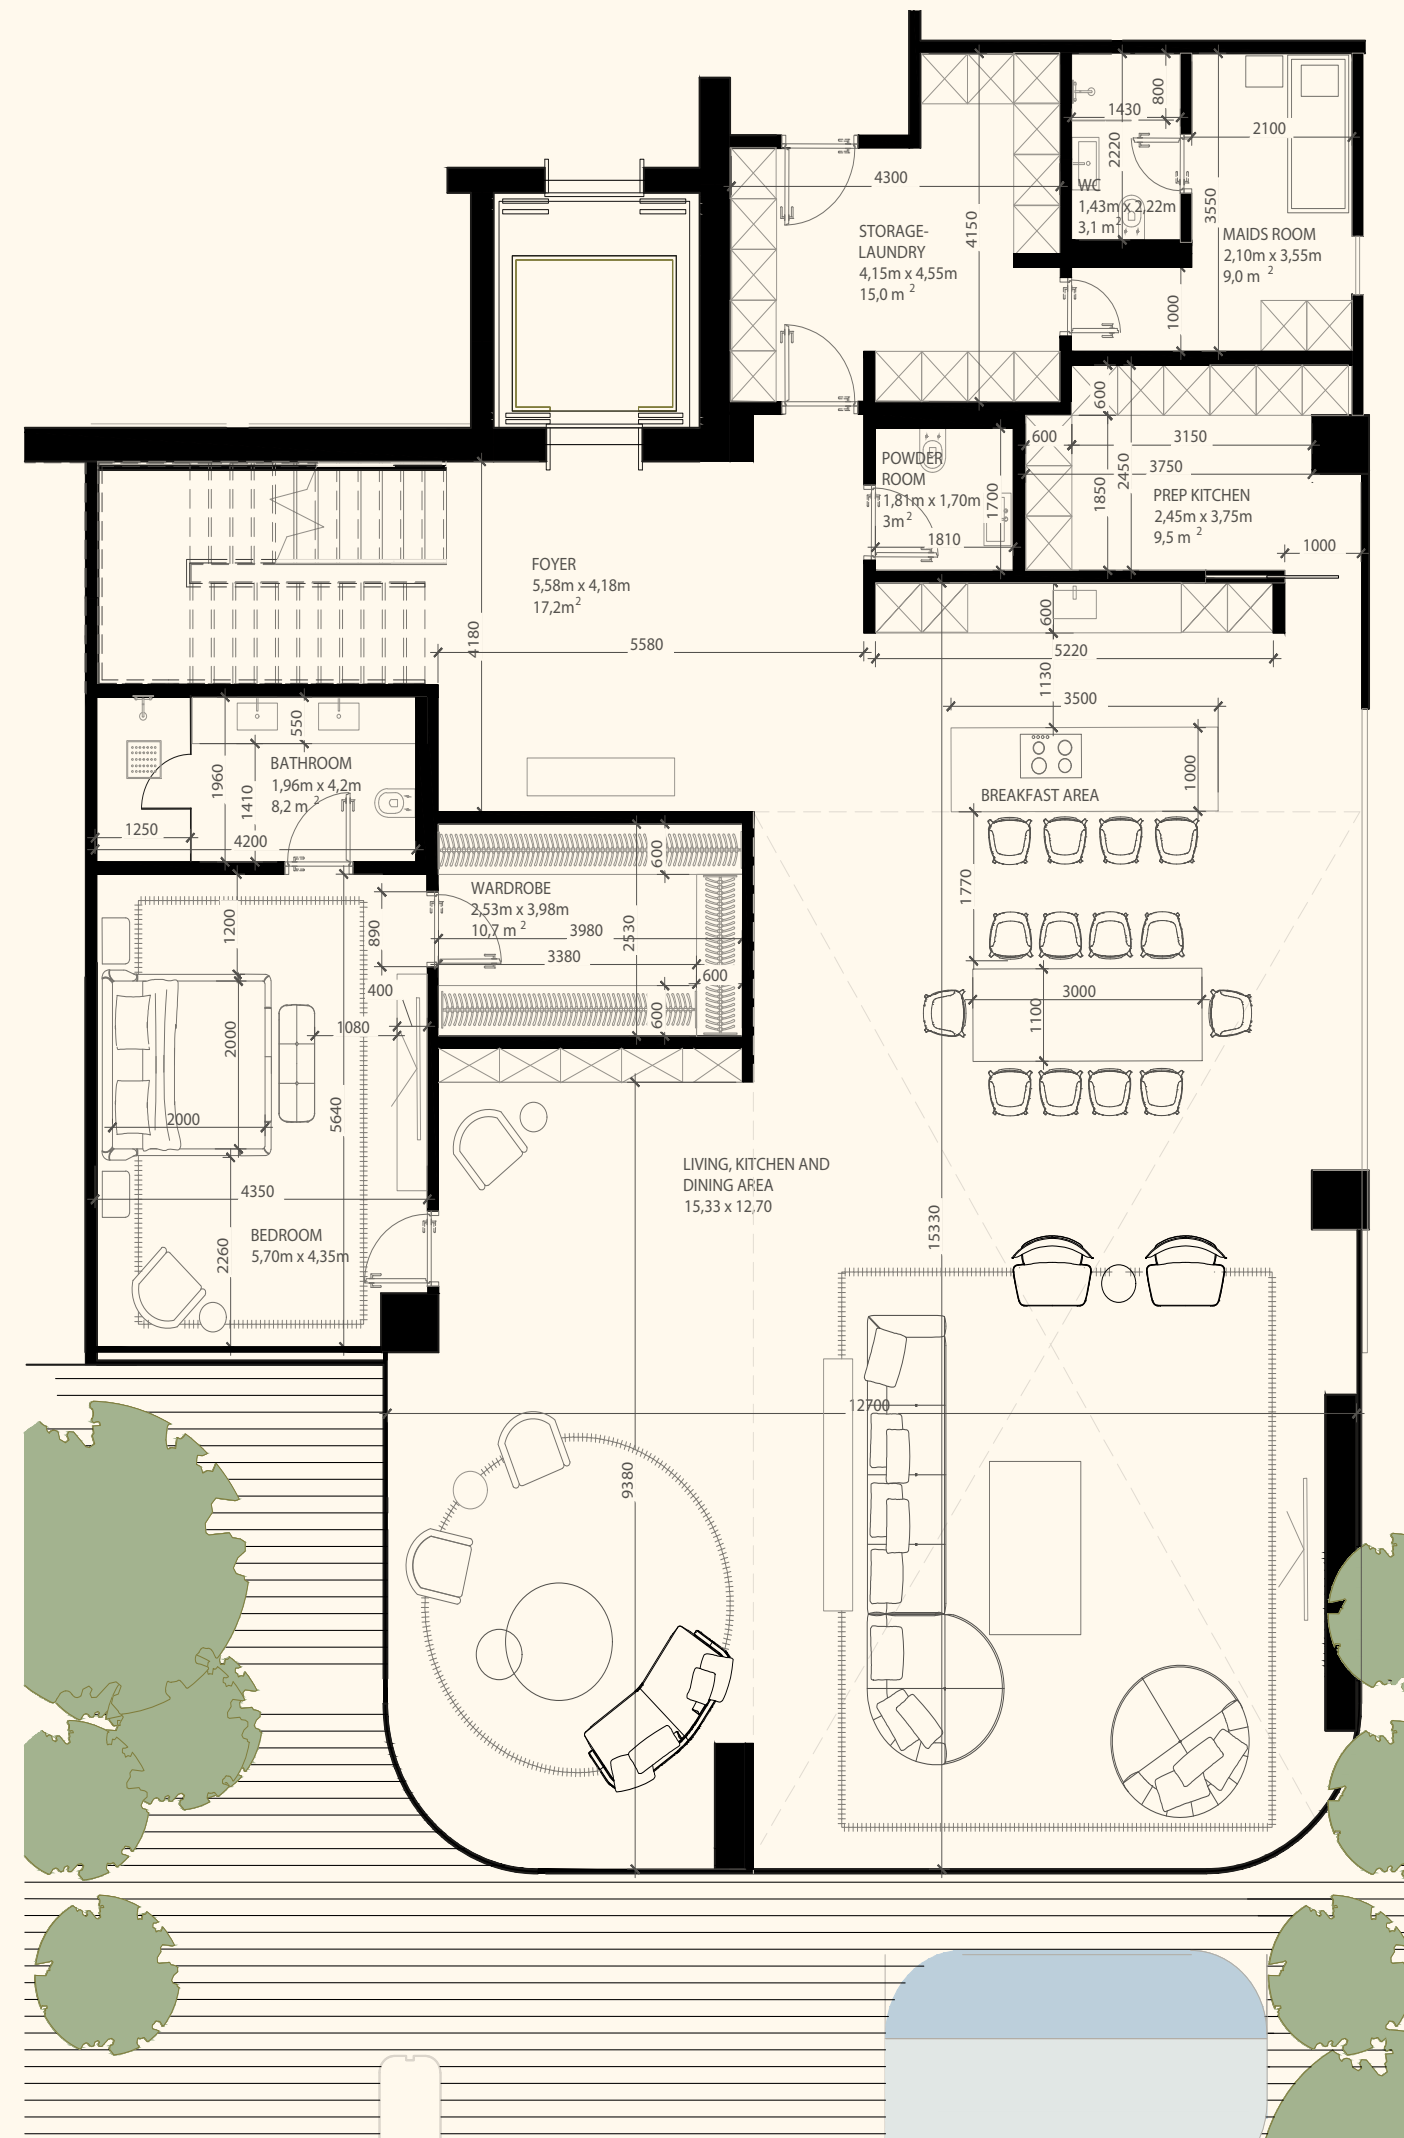

Beach View

Unit 203

4 Bedrooms | 6 Bathrooms | 4 Parking Spaces

Residence	4,431 sq. ft.	412 sq. mt.
Terrace	3,244 sq. ft.	301 sq. mt.
<hr/>		
Total	7,675 sq. ft.	713 sq. mt.

ORLA

DORCHESTER COLLECTION
DUBAI

Sea View

Beach View

Lower Level

Upper Level

Unit 204

4 Bedroom Duplex | 6 Bathrooms | 4 Parking Spaces

Residence	4,953 sq. ft.	460 sq. mt.
Terrace	3,846 sq. ft.	357 sq. mt.
Total	8,799 sq. ft.	817 sq. mt.

ORLA

DORCHESTER COLLECTION
DUBAI

Sea View

Beach View

Unit 205

4 Bedroom Duplex | 6 Bathrooms | 4 Parking Spaces

Residence	6,566 sq. ft.	610 sq. mt.
Terrace	4,578 sq. ft.	425 sq. mt.
Total	11,145 sq. ft.	1,035 sq. mt.

Lower Level

Upper Level

ORLA

DORCHESTER COLLECTION
DUBAI

Sea View

Beach View

Unit 206

4 Bedroom Duplex | 6 Bathrooms | 4 Parking Spaces