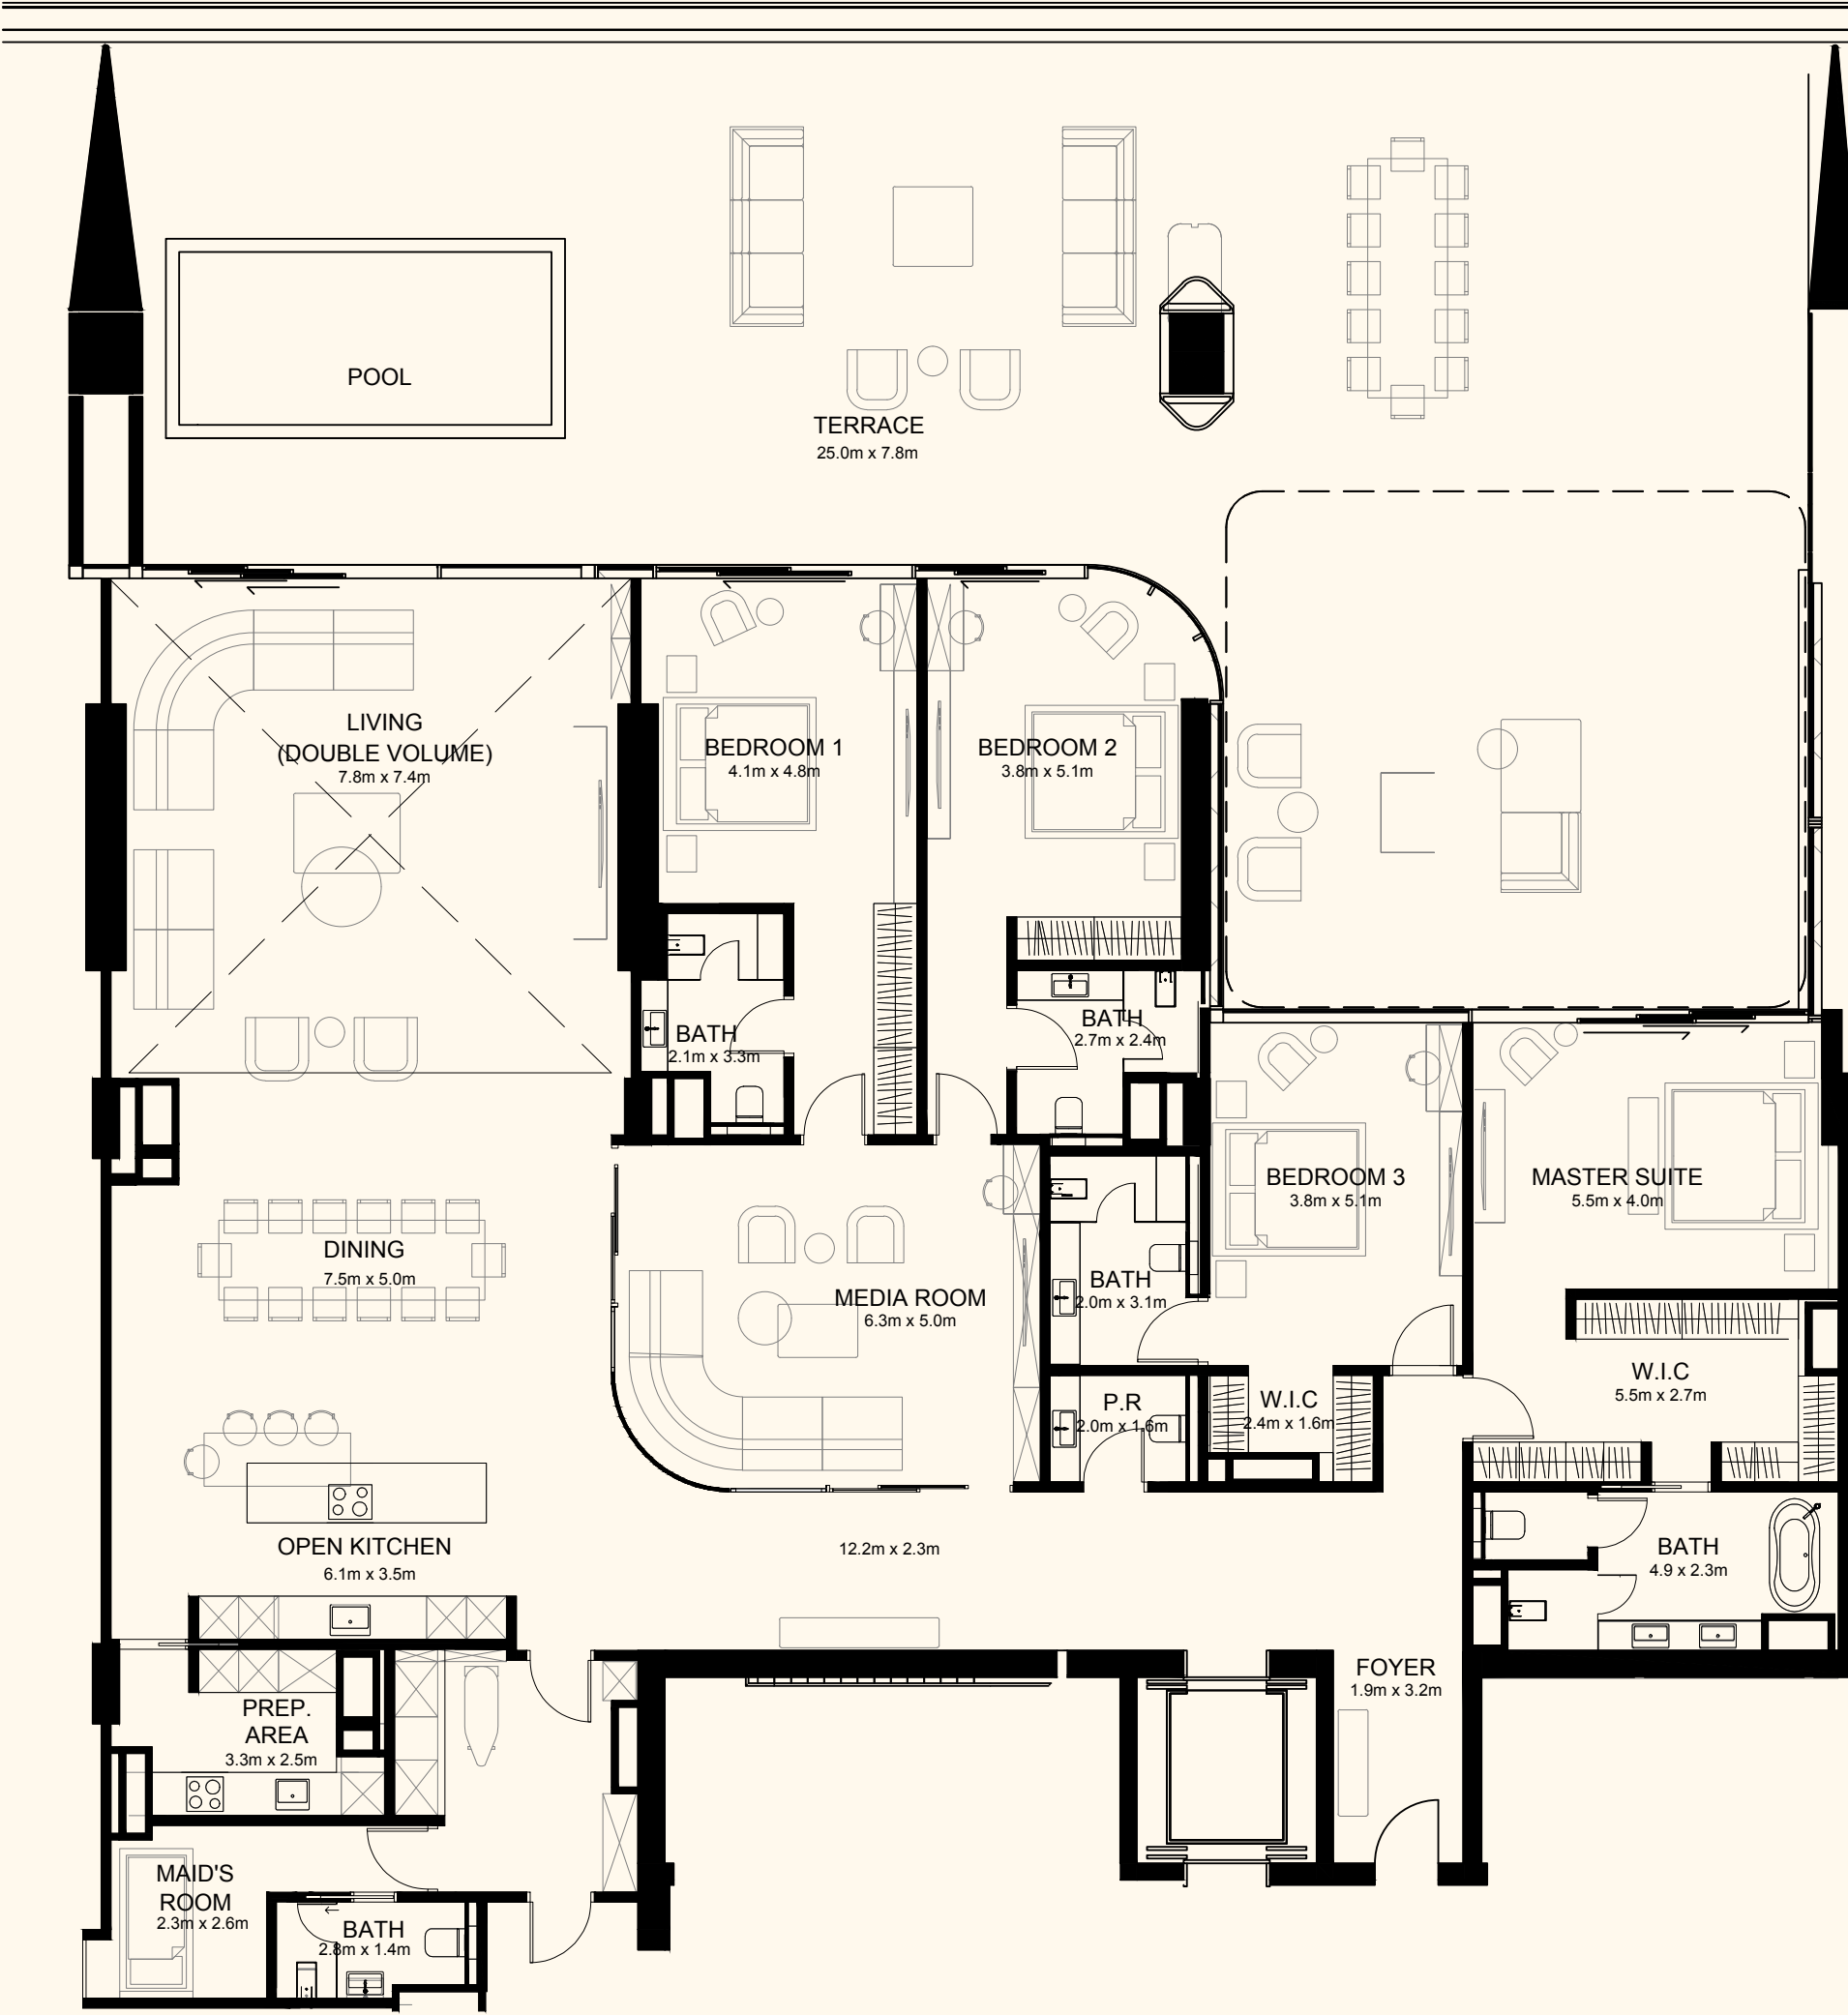

Unit 208

4 Bedroom Simplex | 6 Bathrooms | 4 Parking Spaces

Residence	4,521 sq. ft.	420 sq. mt.
Terrace	2,895 sq. ft.	269 sq. mt.
Total	7,416 sq. ft.	689 sq. mt.