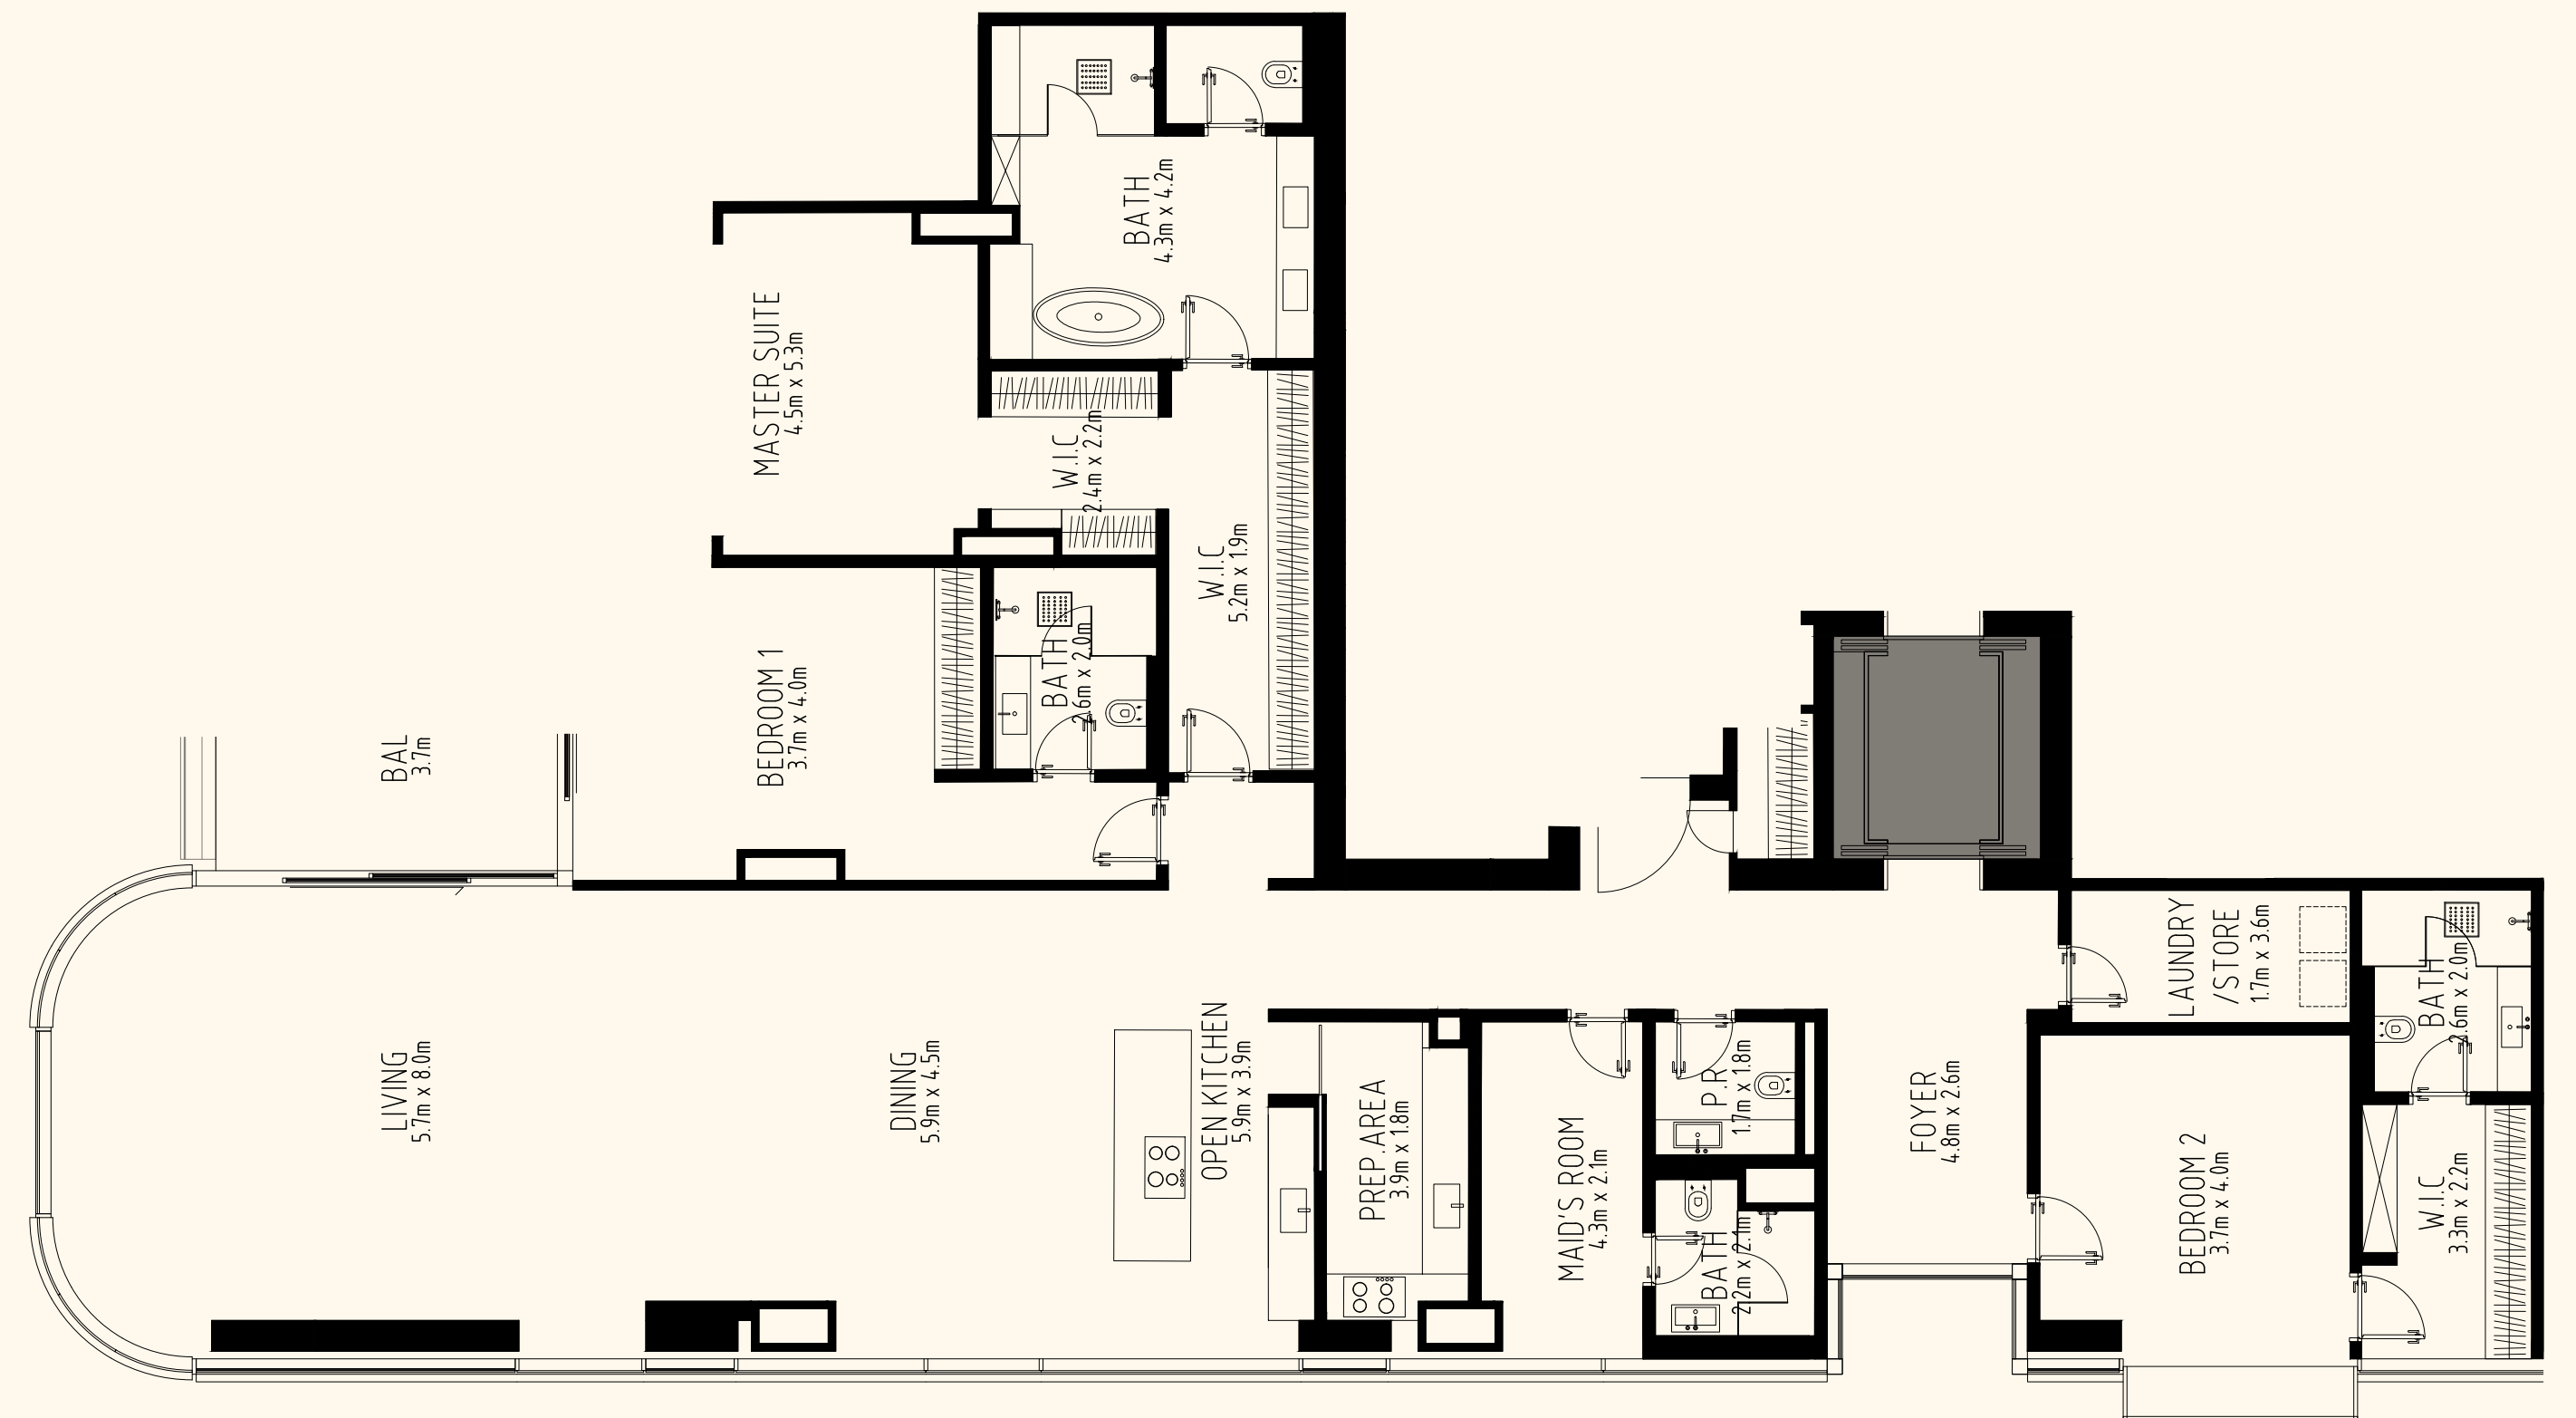

Sea View

Beach View

Unit 411

2 Bedrooms | 3 Bathrooms | 2 Parking Spaces

Residence	2,607 sq. ft.	242 sq. mt.
Terrace	788 sq. ft.	73 sq. mt.
Total	3,395 sq. ft.	315 sq. mt.

ORLA

DORCHESTER COLLECTION
DUBAI

Sea View

Beach View

Unit 501

3 Bedrooms | 5 Bathrooms | 3 Parking Spaces

Residence	3,267 sq. ft.	303 sq. mt.
Terrace	212 sq. ft.	20 sq. mt.
<hr/>		
Total	3,479 sq. ft.	323 sq. mt.

ORLA

DORCHESTER COLLECTION
DUBAI

Sea View