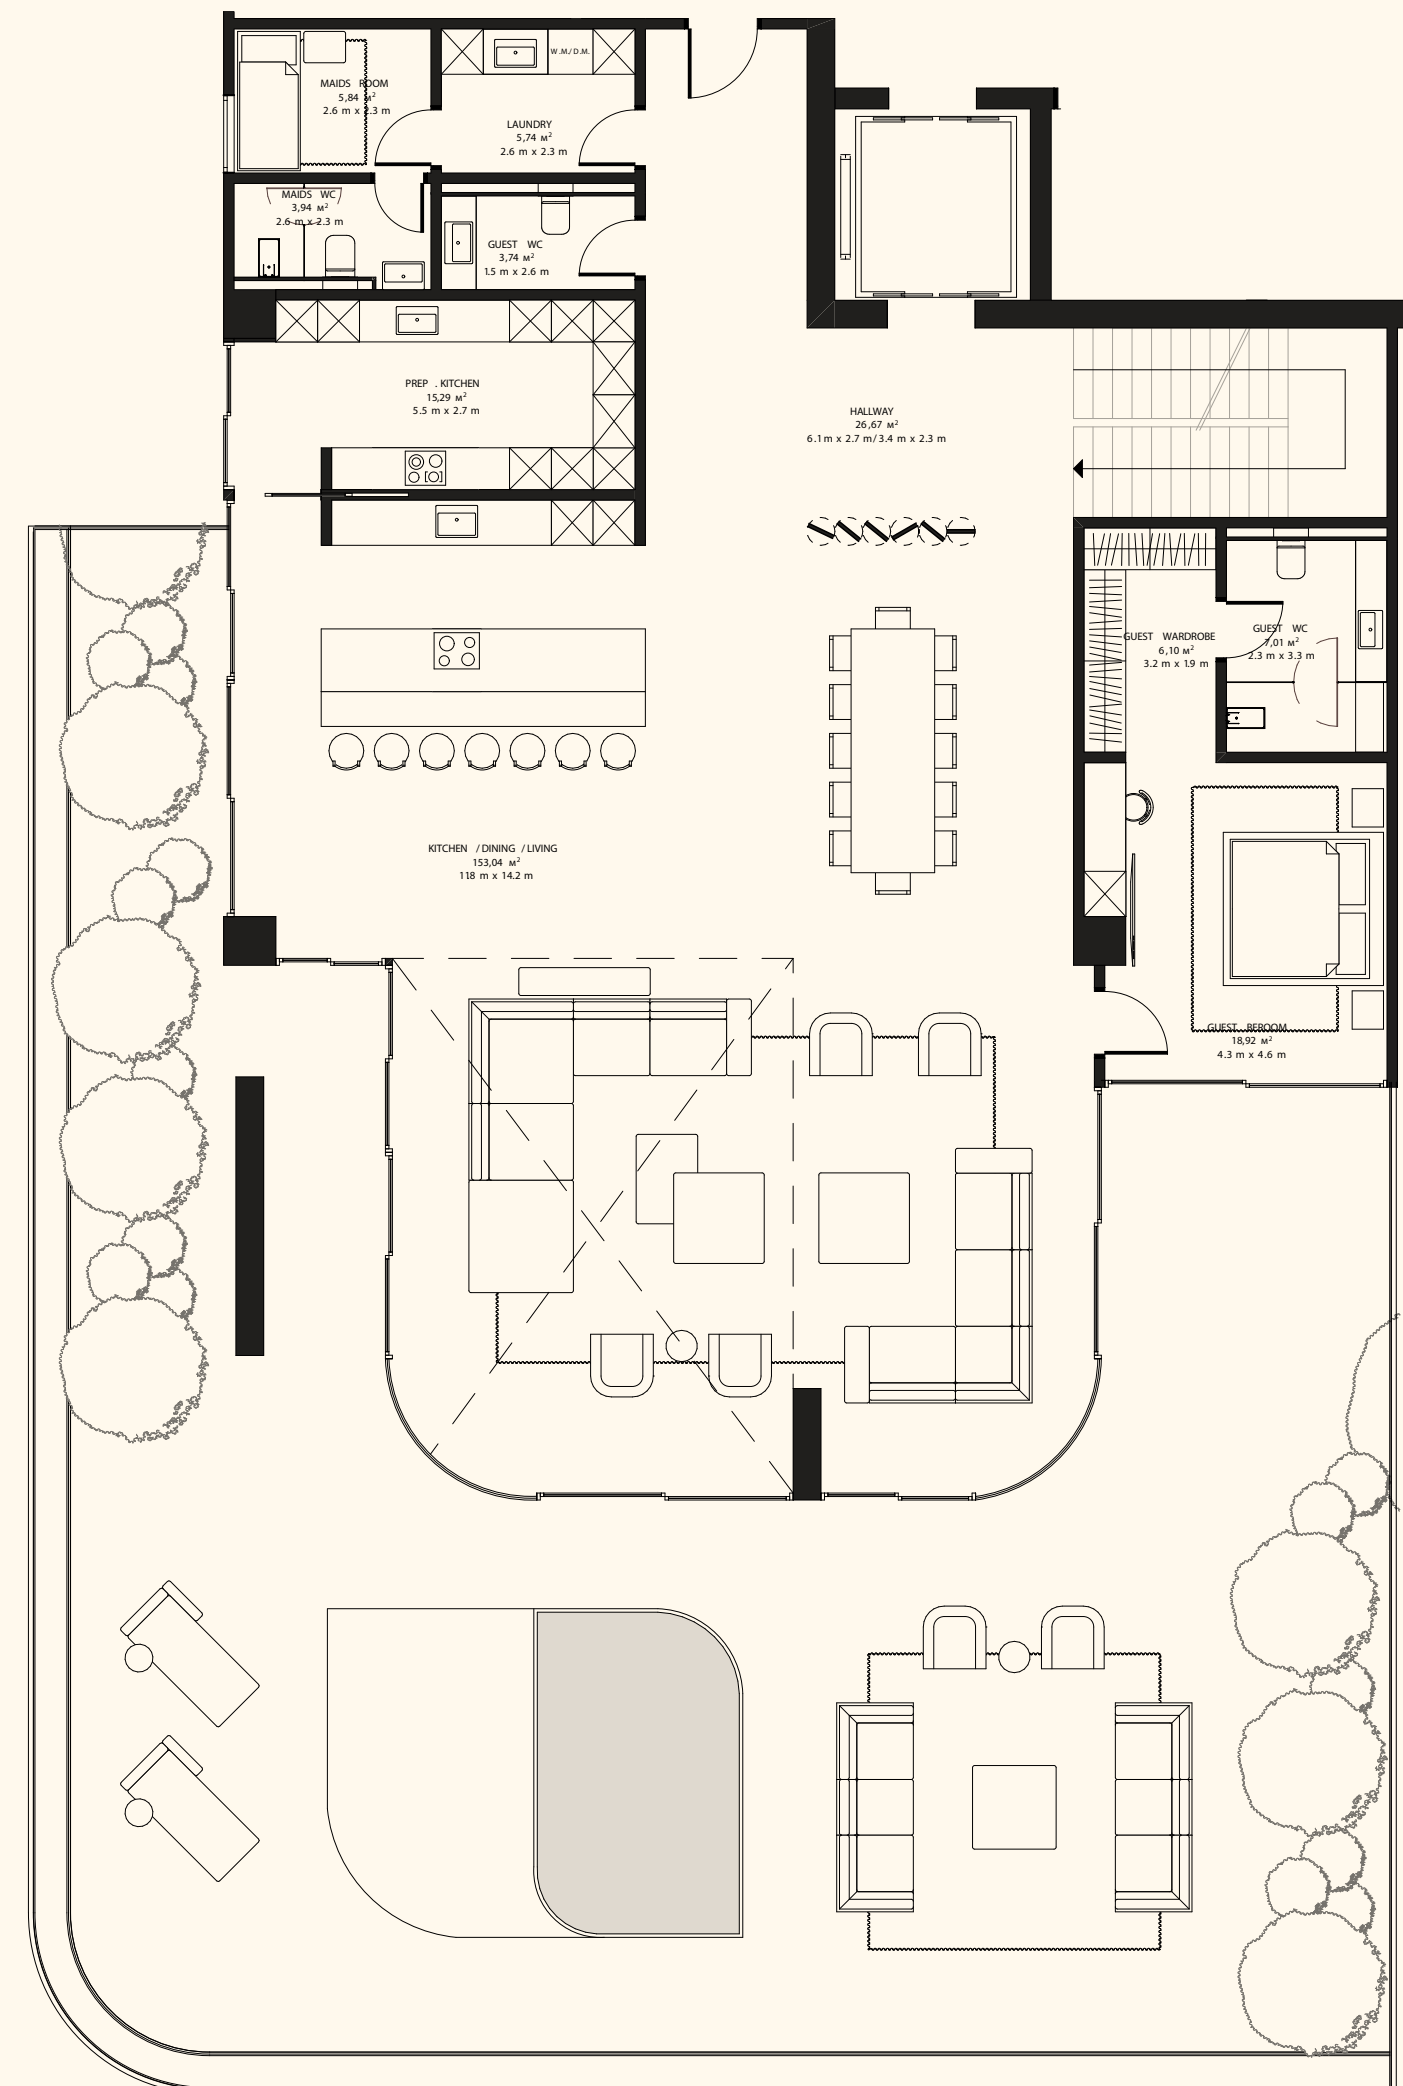

Residence	5,646 sq. ft.	525 sq. mt.
Terrace	1,582 sq. ft.	147 sq. mt.
Total	7,228 sq. ft.	672 sq. mt.

ORLA

DORCHESTER COLLECTION

DUBAI

Sea View

Beach View

Lower Level

Upper Level