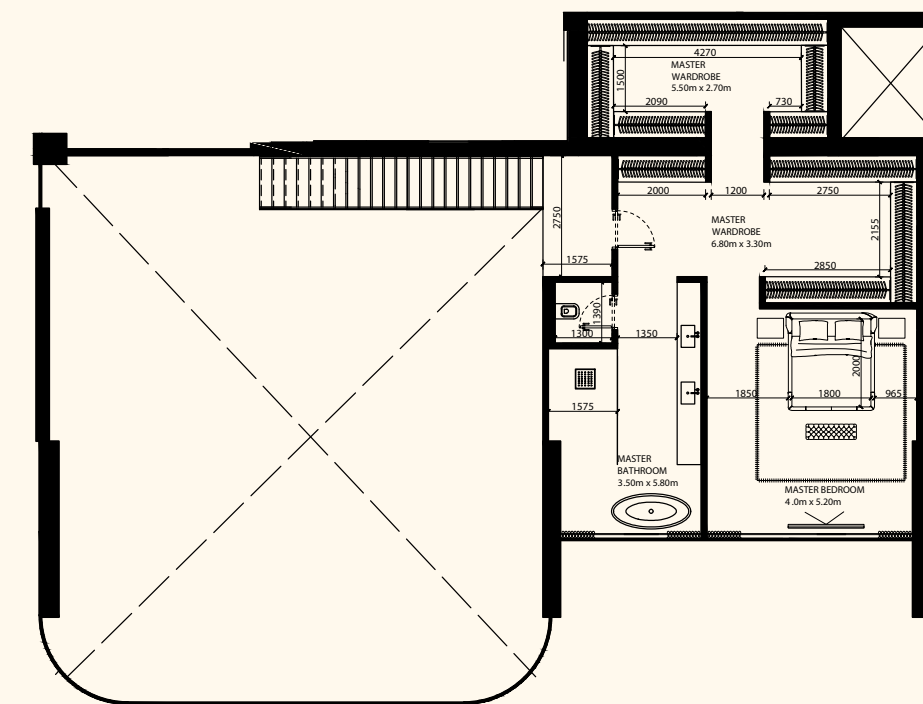

DORCHESTER COLLECTION
DUBAI

Sea View

Beach View

Unit 205

4 Bedroom Duplex | 6 Bathrooms | 4 Parking Spaces

Residence	6,566 sq. ft.	610 sq. mt.
Terrace	4,578 sq. ft.	425 sq. mt.
Total	11,145 sq. ft.	1,035 sq. mt.

Lower Level

Upper Level

ORLA

DORCHESTER COLLECTION
DUBAI

Sea View

Beach View

Unit 206

4 Bedroom Duplex | 6 Bathrooms | 4 Parking Spaces

Residence	6,861 sq. ft.	637 sq. mt.
Terrace	3,562 sq. ft.	331 sq. mt.
Total	10,424 sq. ft.	968 sq. mt.

Lower Level

Upper Level

ORLA

DORCHESTER COLLECTION
DUBAI

Sea View

Beach View

Lower Level