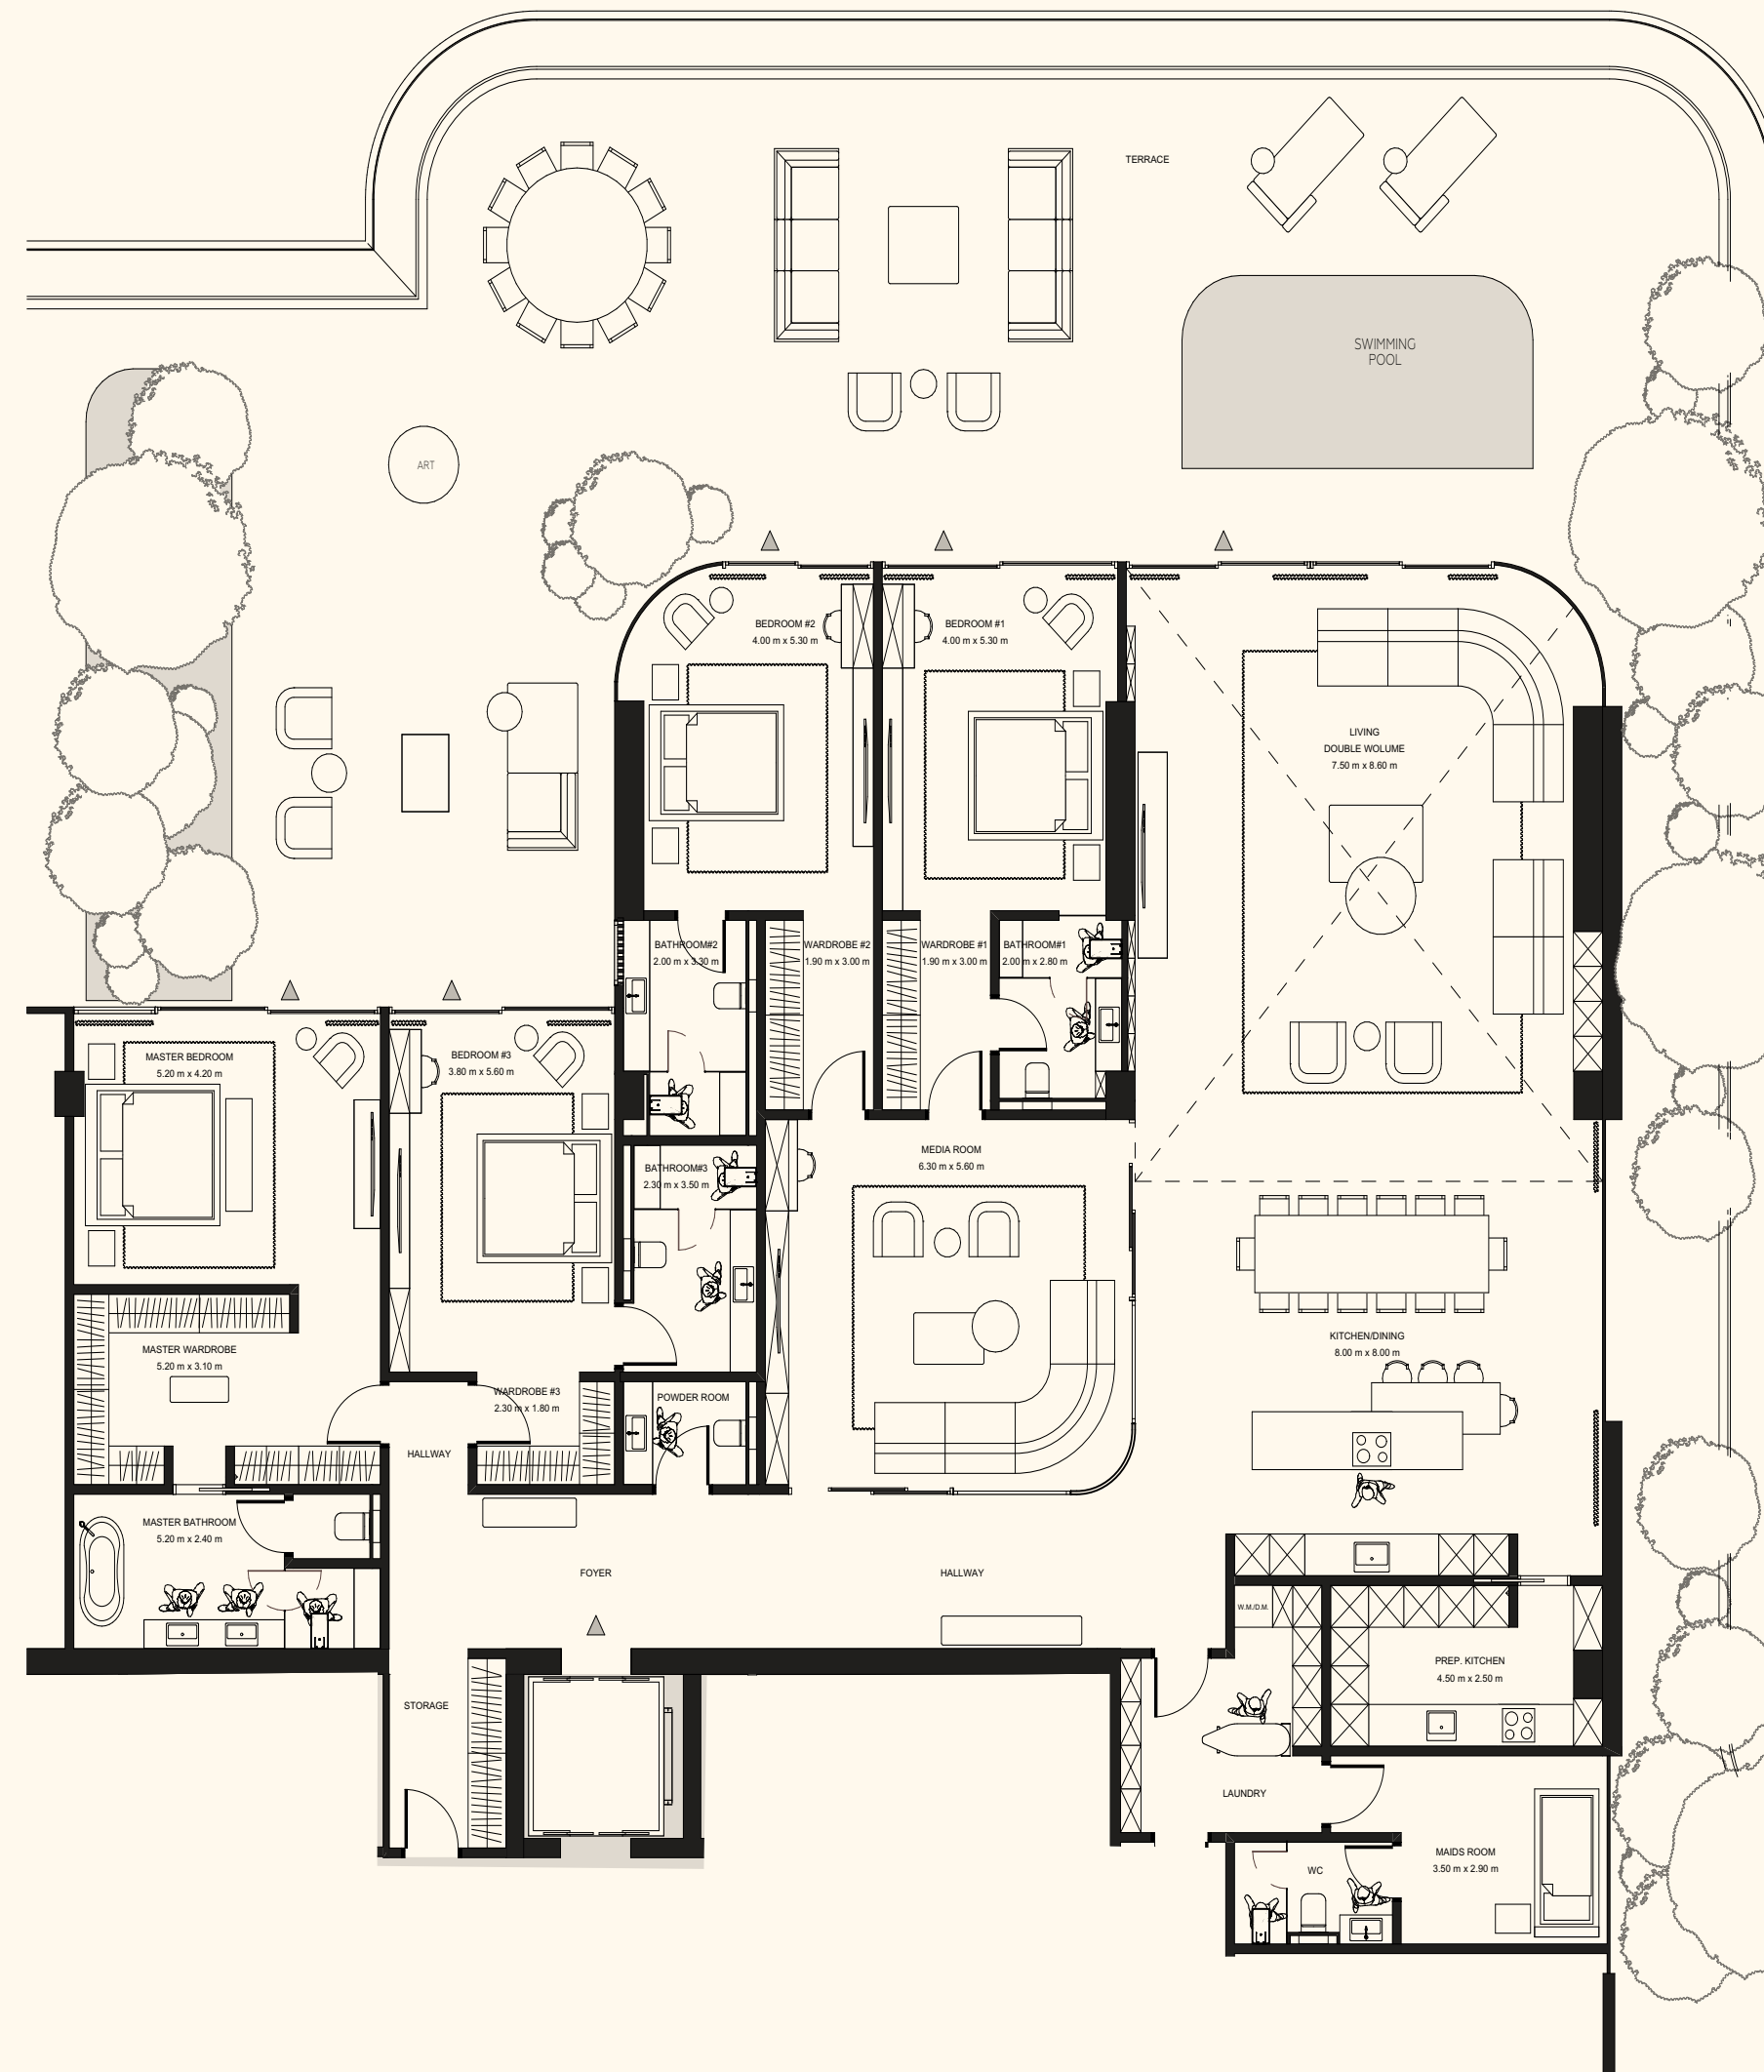

Beach View

Unit 203

4 Bedrooms | 6 Bathrooms | 4 Parking Spaces

Residence	4,431 sq. ft.	412 sq. mt.
Terrace	3,244 sq. ft.	301 sq. mt.
<hr/>		
Total	7,675 sq. ft.	713 sq. mt.

ORLA

DORCHESTER COLLECTION
DUBAI