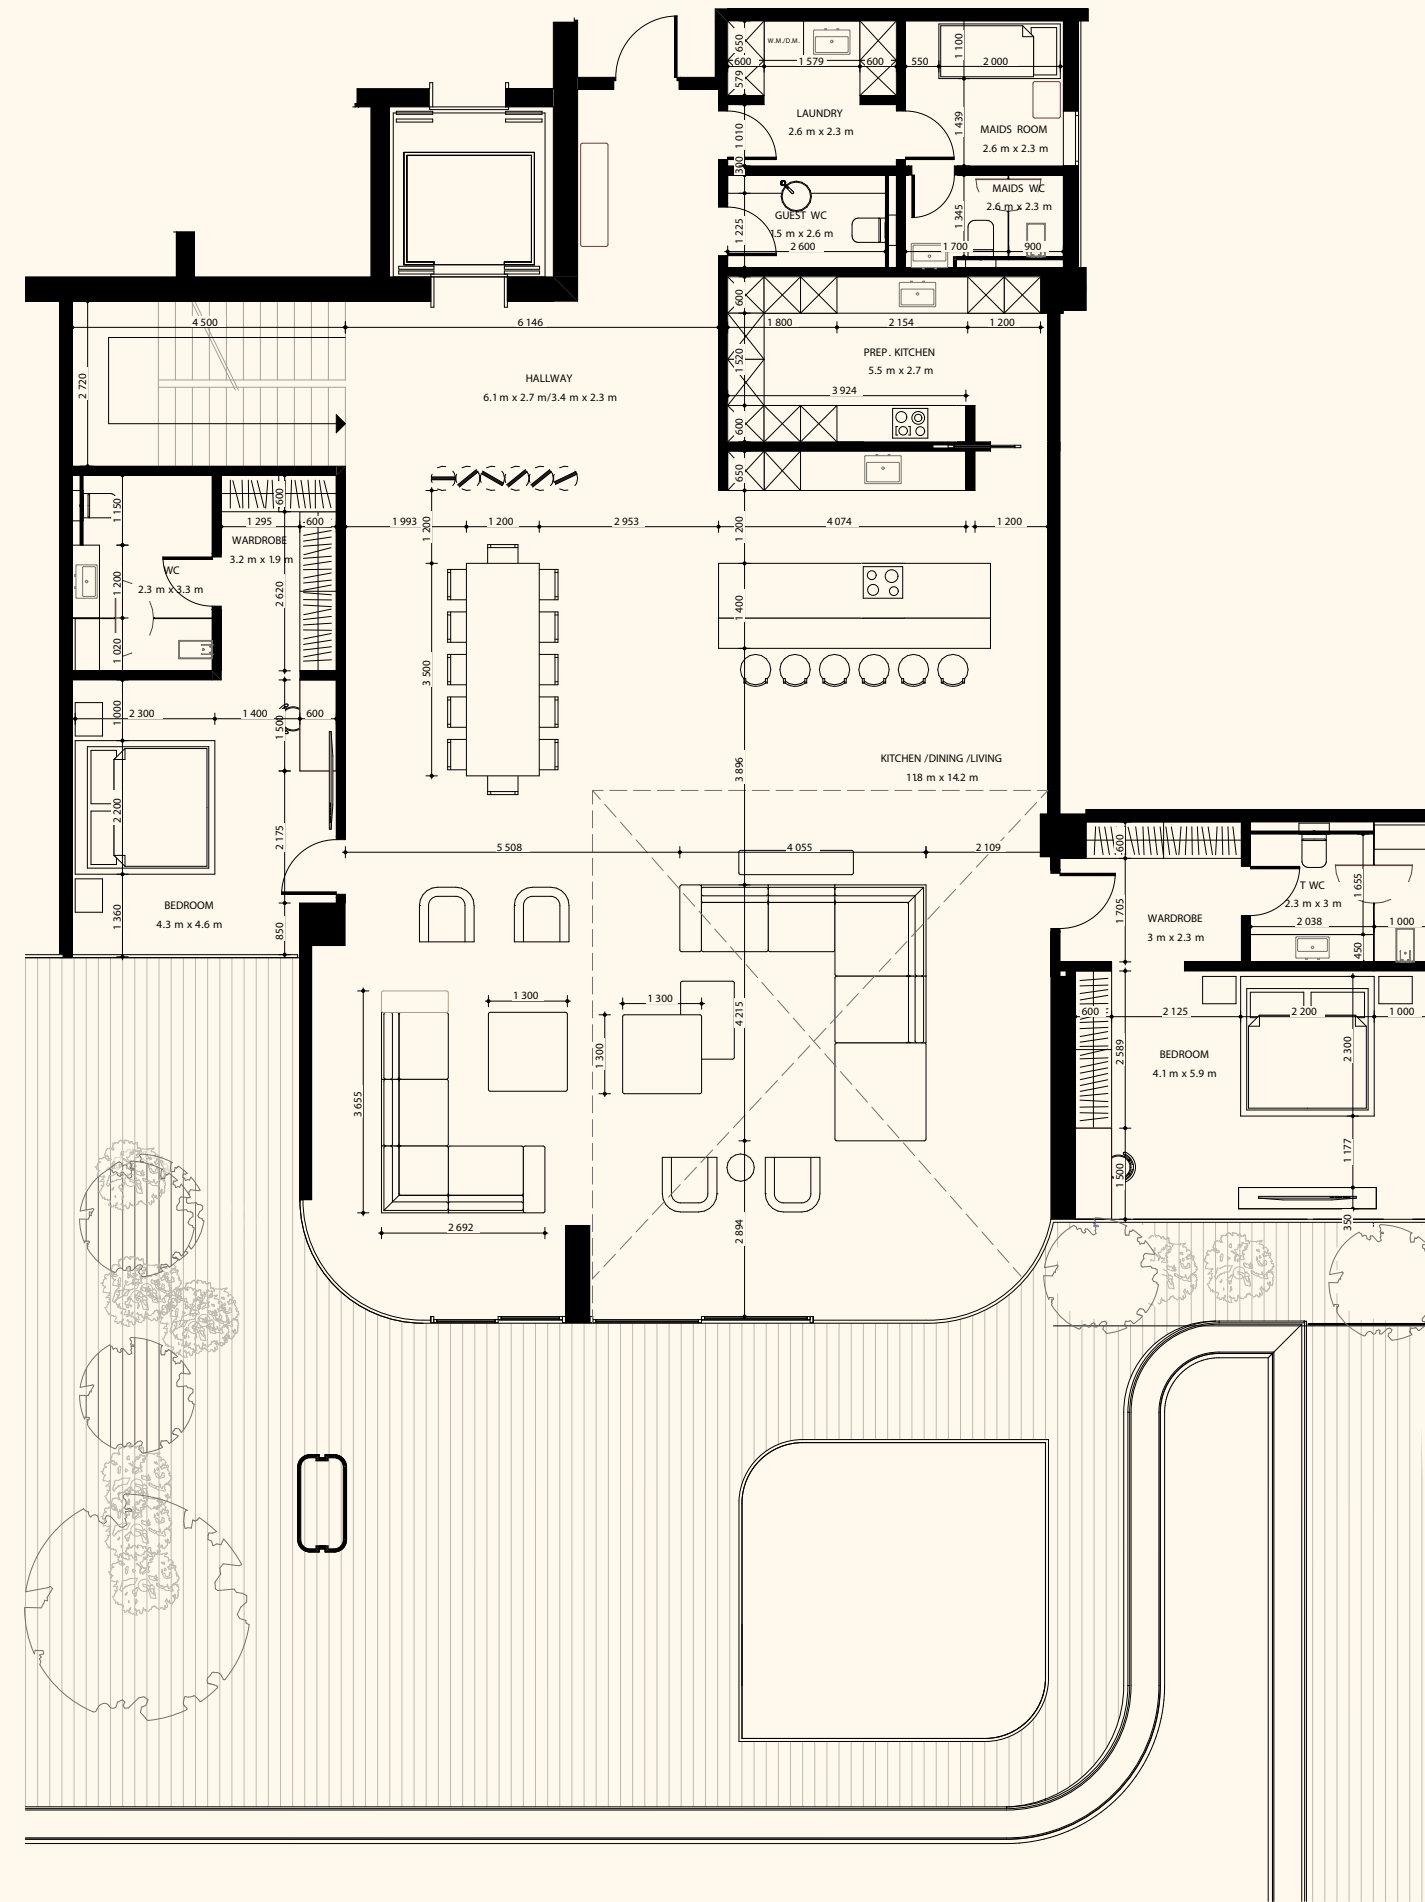

Upper Level