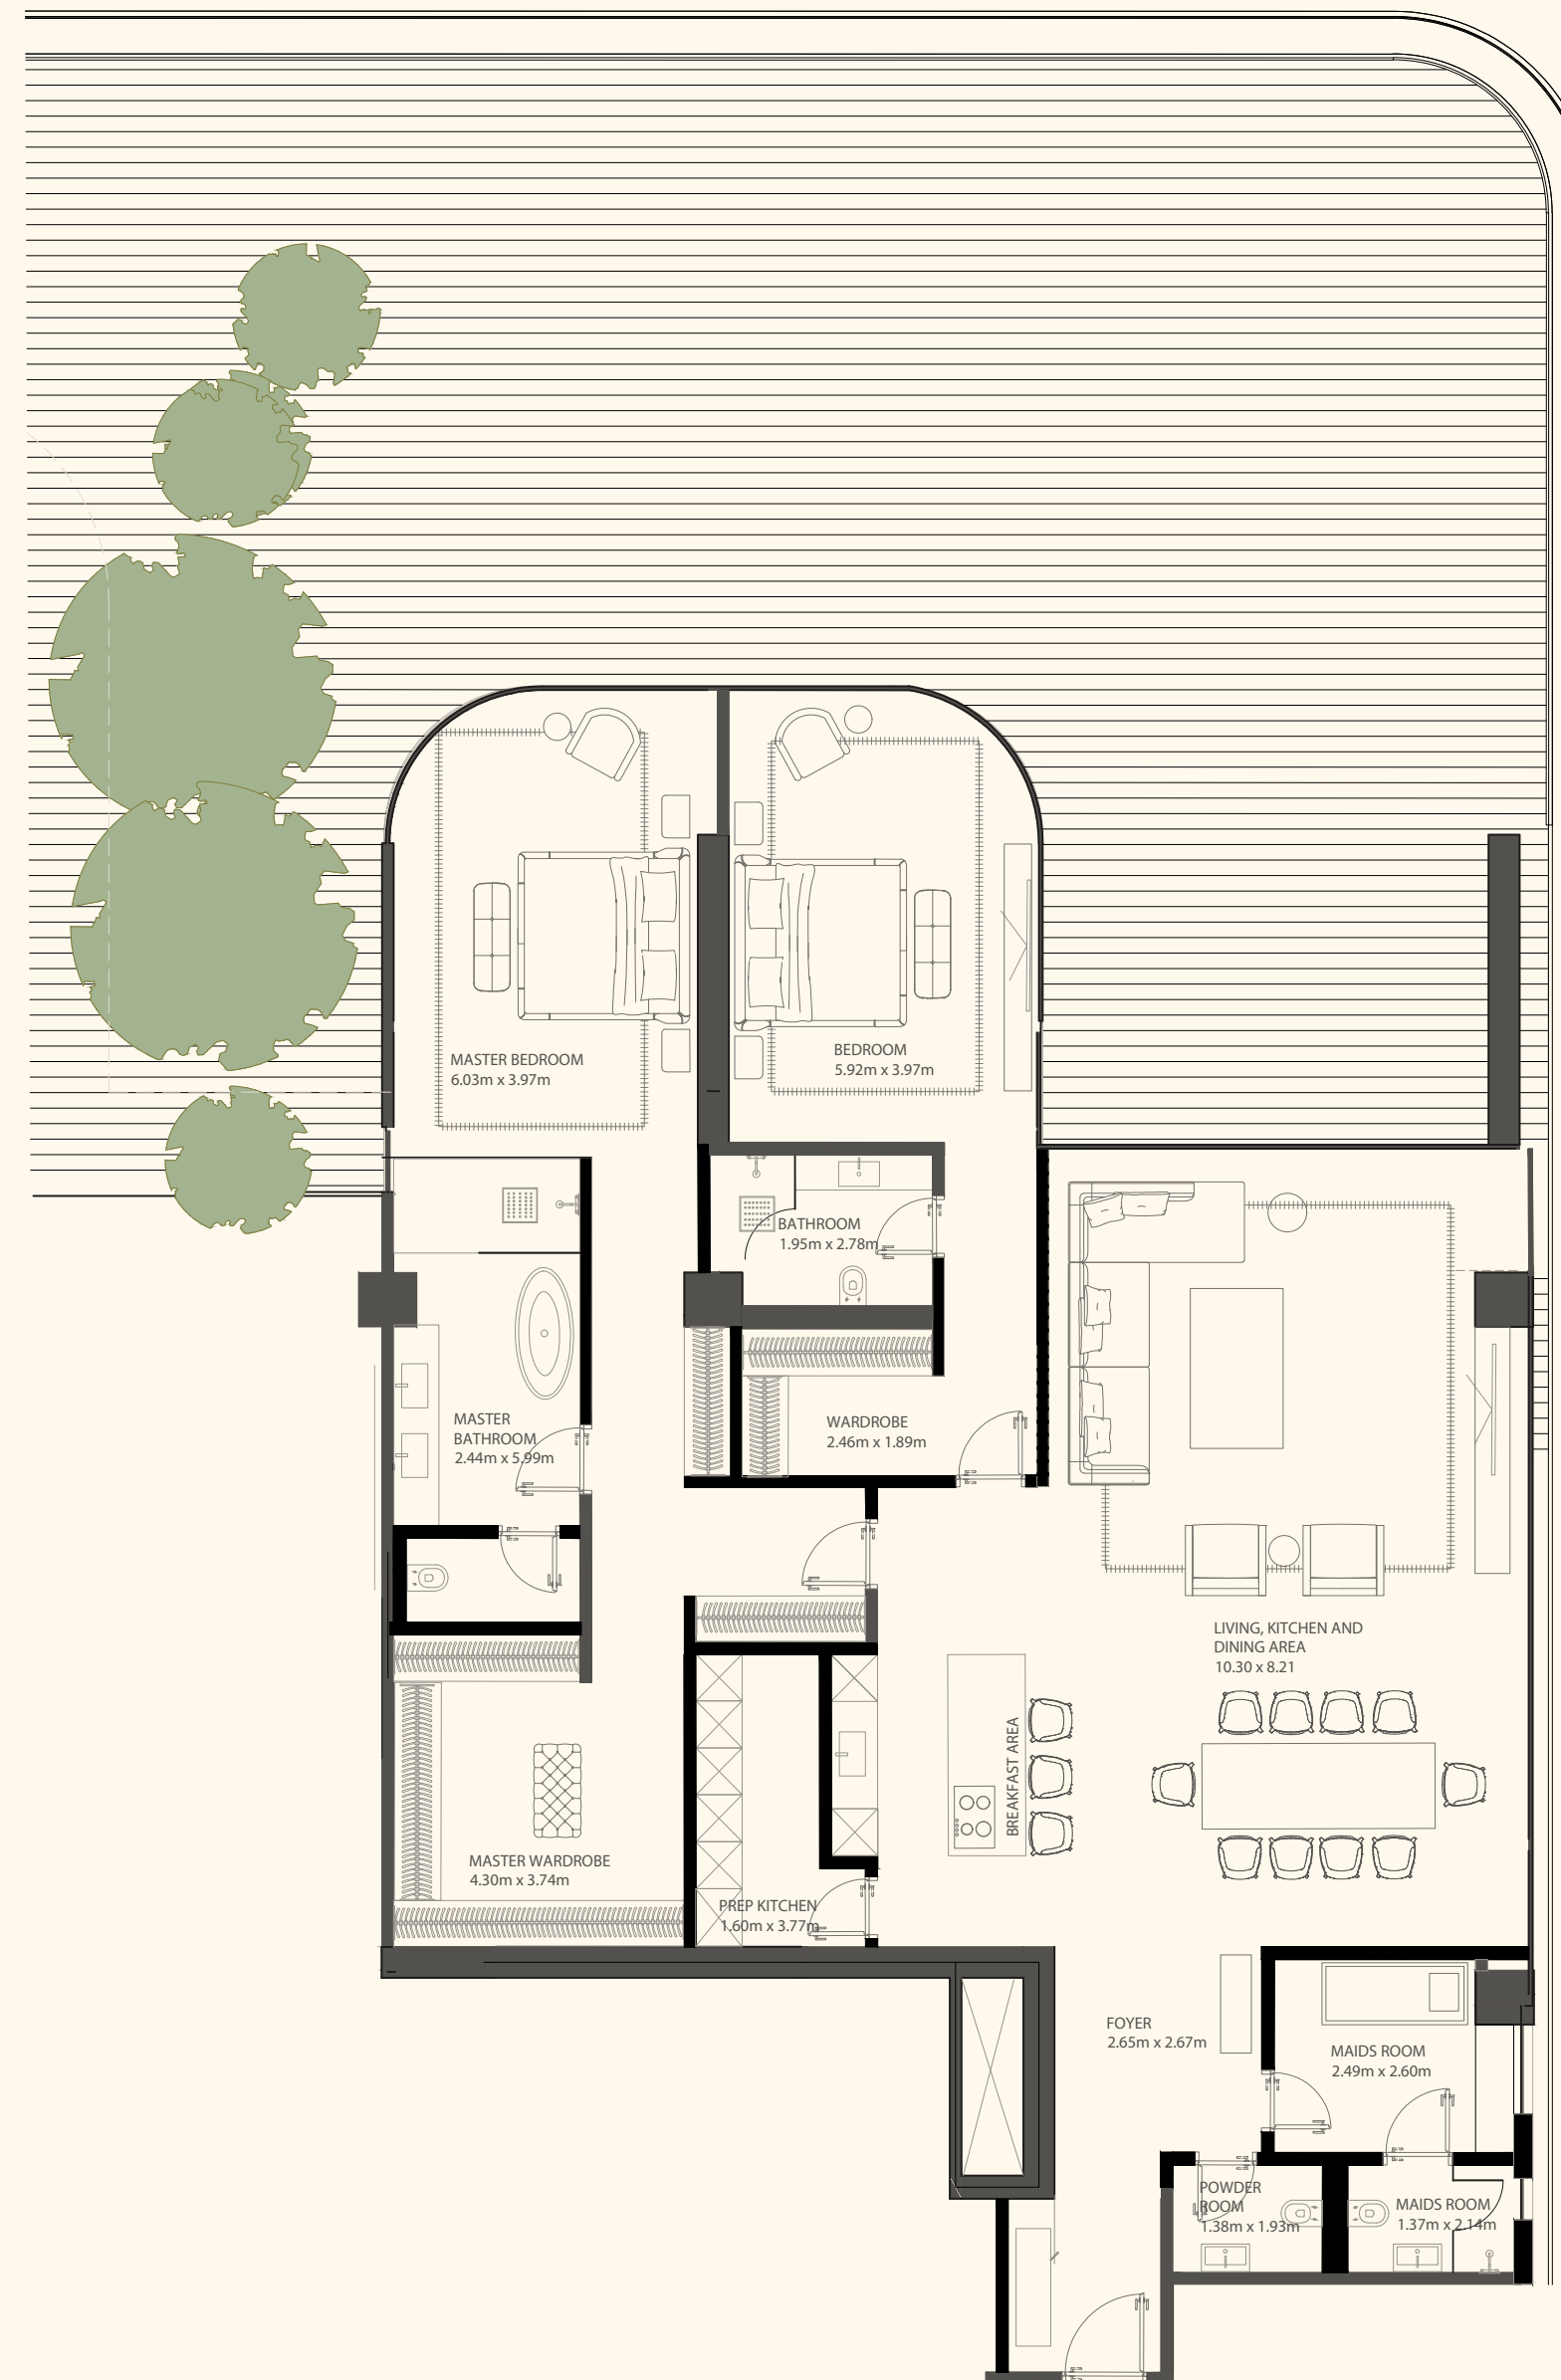

Sea View

Beach View

Unit 208

4 Bedroom Simplex | 6 Bathrooms | 4 Parking Spaces

Residence	4,521 sq. ft.	420 sq. mt.
Terrace	2,895 sq. ft.	269 sq. mt.
Total	7,416 sq. ft.	689 sq. mt.

ORLA

DORCHESTER COLLECTION
DUBAI

Sea View

Beach View

Unit 211

2 Bedrooms | 3 Bathrooms | 2 Parking Spaces

Residence	2,338 sq. ft.	217 sq. mt.
Terrace	1,825 sq. ft.	170 sq. mt.
<hr/>		
Total	4,163 sq. ft.	387 sq. mt.

ORLA

DORCHESTER COLLECTION
DUBAI

Sea View

Beach View

Unit 302

3 Bedrooms | 4 Bathrooms | 3 Parking Spaces

Residence	3,640 sq. ft.	338 sq. mt.
Terrace	415 sq. ft.	39 sq. mt.
Total	4,055 sq. ft.	377 sq. mt.

ORLA

DORCHESTER COLLECTION

DUBAI

Sea View

Beach View

Unit 403

4 Bedrooms | 6 Bathrooms | 4 Parking Spaces

Residence	4,398 sq. ft.	409 sq. mt.
Terrace	3,011 sq. ft.	280 sq. mt.
<hr/>		
Total	7,409 sq. ft.	688 sq. mt.

ORLA

DORCHESTER COLLECTION
DUBAI