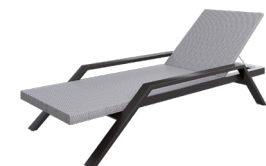

## 1 BEDROOM LEGEND TYPE L - POOL ACCESS

PACKAGE **480,000 THB\***

⑩ BED (6 FT.)

⑪ NIGHT TABLE

⑫ BALCONY TABLE

⑬ SUNBED x2

REMARK : FURNITURE ABOVE MAY BE SUBJECT TO CHANGE ACCORDING TO SUITABILITY FOR USAGE OF UNIT PLAN. IN CASE OF THE COMPANY IS UNABLE TO PROVIDE THE FURNITURE AS SPECIFIED, THE COMPANY HAS THE RIGHT TO CHANGE TO THE EQUIVALENT BASED ON TYPE, QUALITY, AND PRICE. NOT INCLUDE LINEN AND ELECTRICAL APPLIANCE.