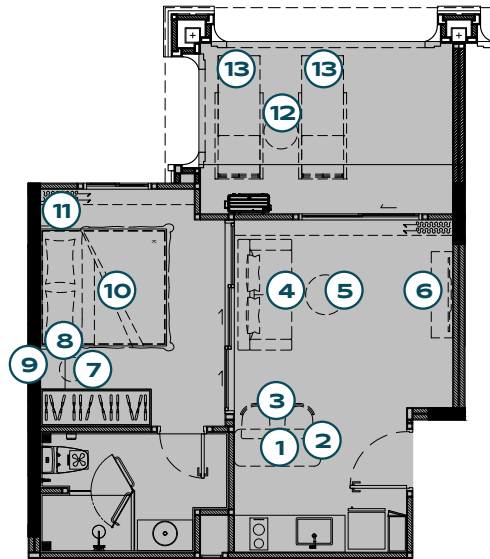

FURNITURE PACKAGE

the **TITLE**
LEGENDARY
BANG-TAO