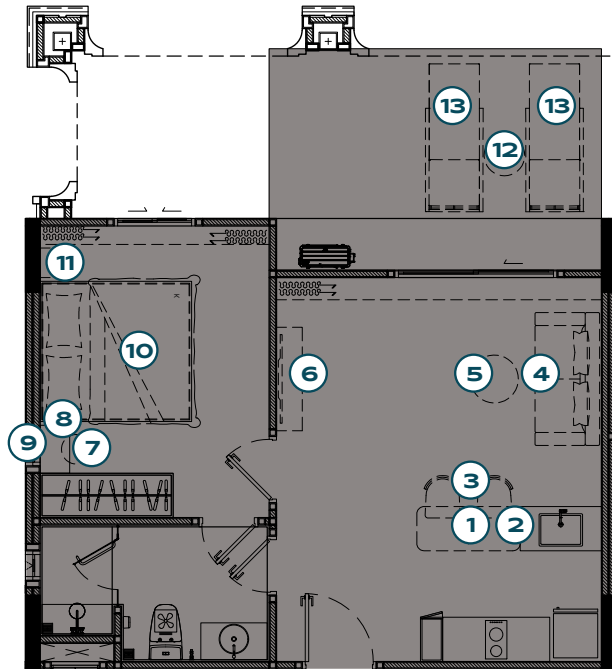

FURNITURE PACKAGE

the **TITLE**
LEGENDARY
BANG-TAO

⑧ DRESSING TABLE