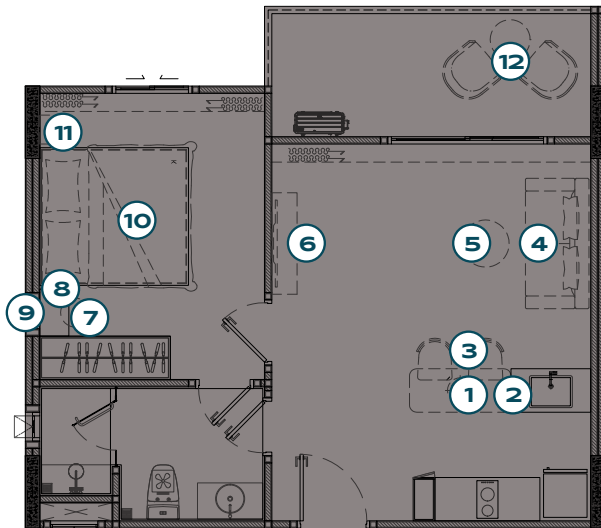

FURNITURE PACKAGE

the **TITLE**
LEGENDARY
BANG-TAO