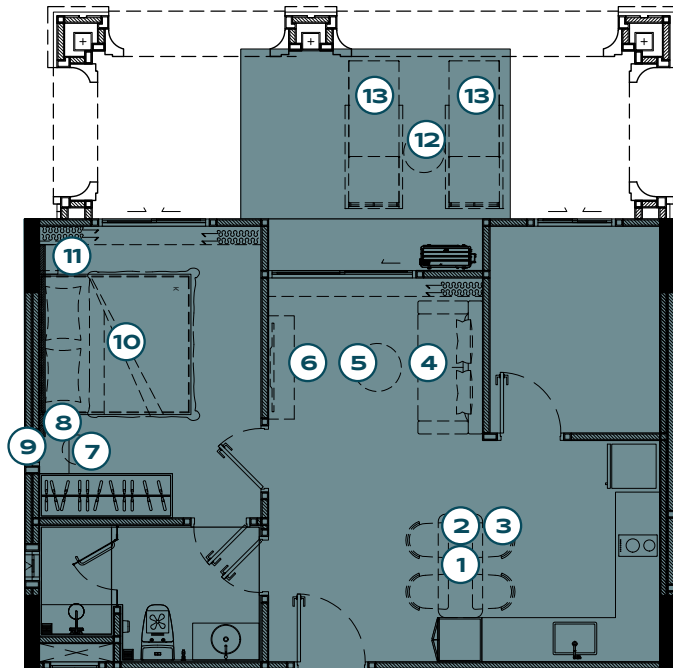

FURNITURE PACKAGE

the **TITLE**
LEGENDARY
BANG-TAO