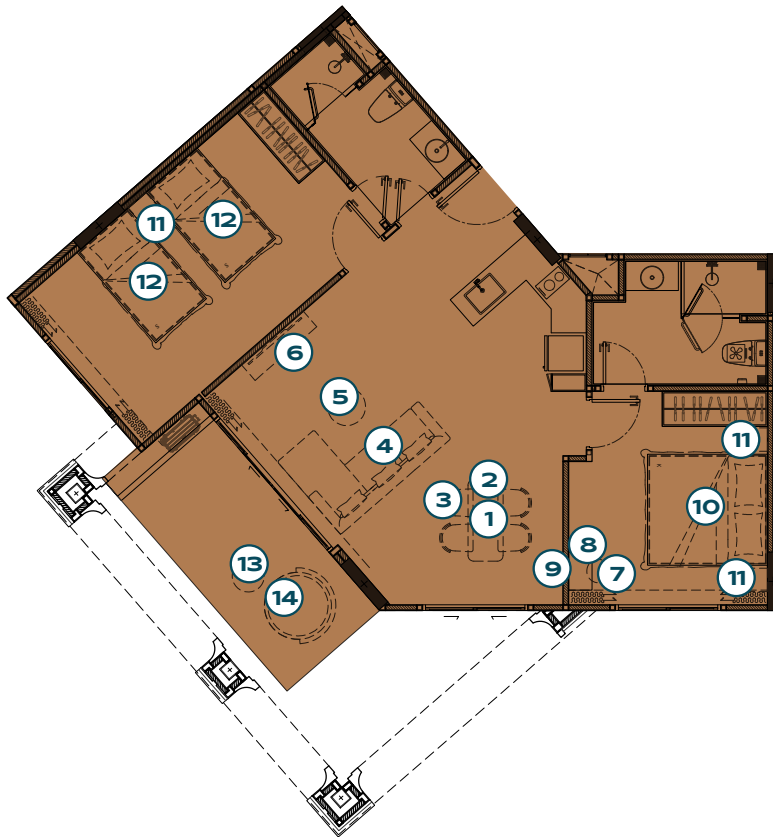

FURNITURE PACKAGE

the **TITLE**
LEGENDARY
BANG-TAO

2 BEDROOM LEGEND TYPE XXL - POOL ACCESS

PACKAGE 650,000 THB*

⑧ DRESSING TABLE