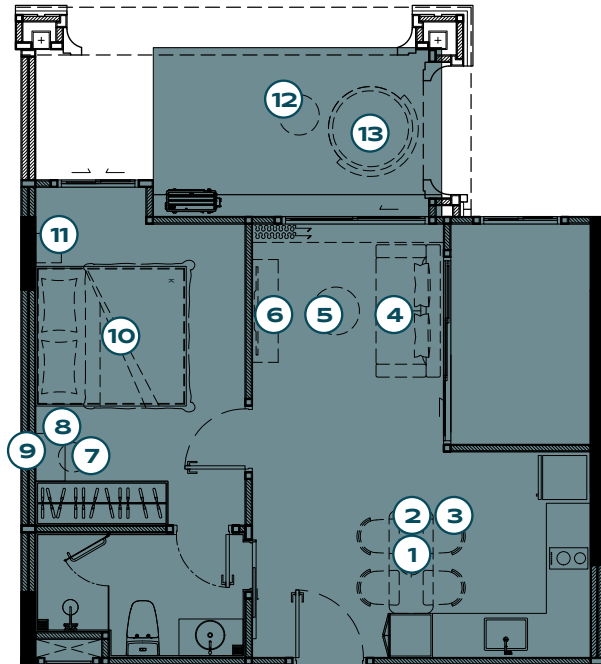

FURNITURE PACKAGE

the **TITLE**
LEGENDARY
BANG-TAO