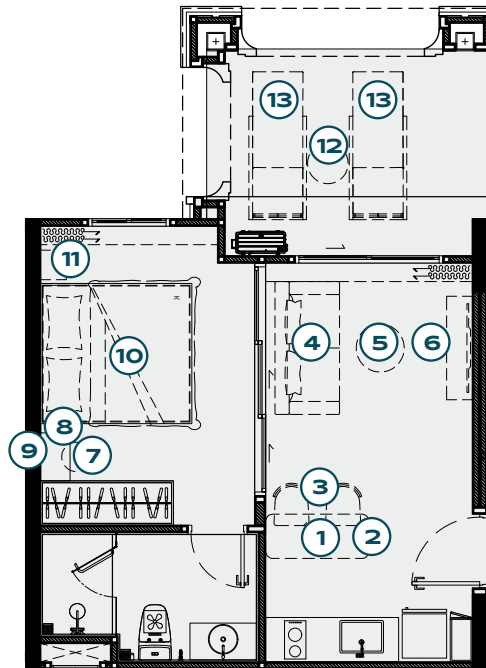

FURNITURE PACKAGE

the **TITLE**
LEGENDARY
BANG-TAO

1 BEDROOM
TYPE S - POOL ACCESS

PACKAGE 460,000 THB*

⑧ DRESSING TABLE