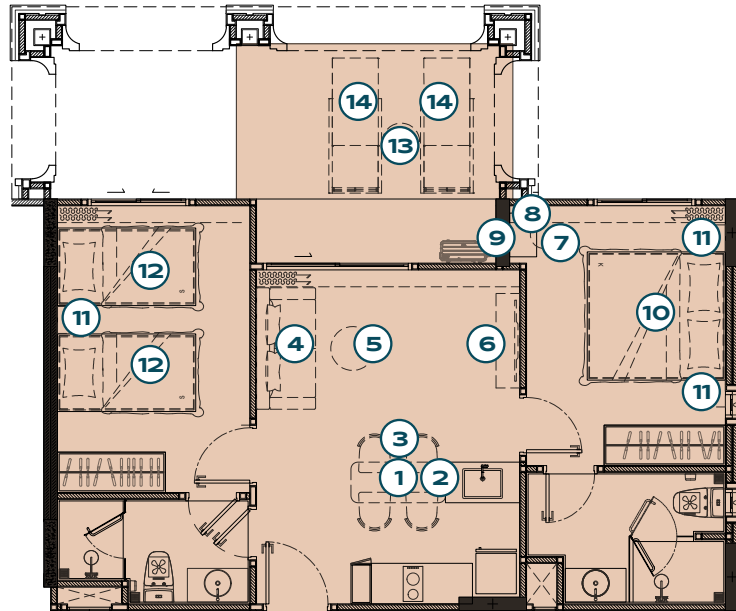

FURNITURE PACKAGE

the **TITLE**
LEGENDARY
BANG-TAO