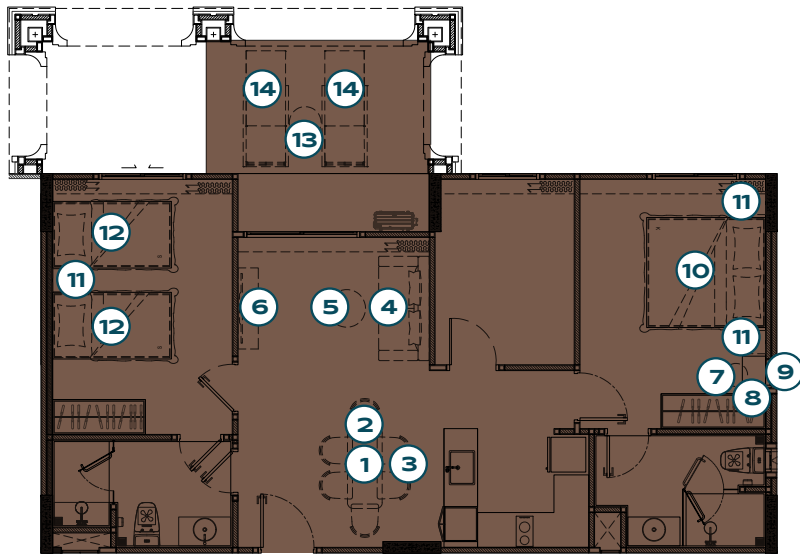

FURNITURE PACKAGE

the **TITLE**
LEGENDARY
BANG-TAO