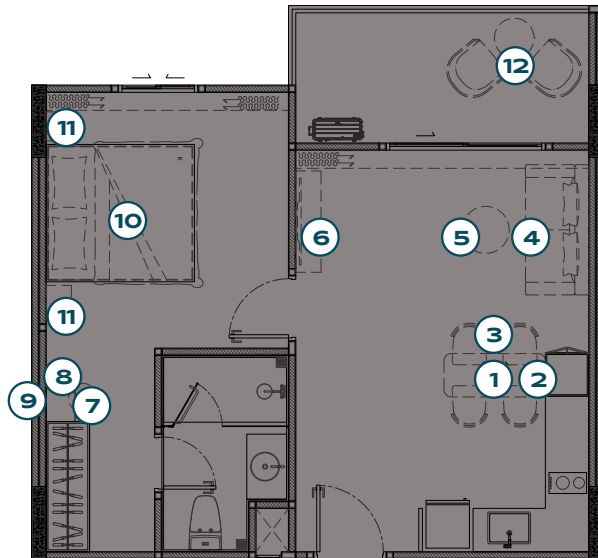

FURNITURE PACKAGE

the **TITLE**
LEGENDARY
BANG-TAO

⑧ DRESSING TABLE