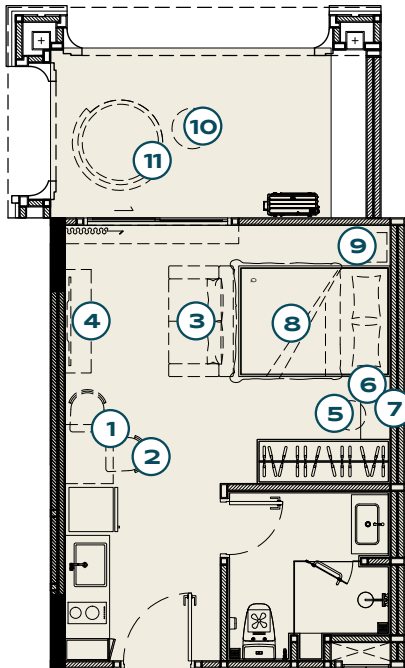

## STUDIO TYPE XS - POOL ACCESS

**PACKAGE 380,000 THB\***

① DINING TABLE

② DINING CHAIR x2

③ SOFA

④ TV CABINET

⑤ DRESSING STOOL

⑥ DRESSING TABLE

⑦ DRESSING MIRROR

⑧ BED (5 FT.)

⑨ NIGHT TABLE

⑩ BALCONY TABLE

⑪ DAYBED