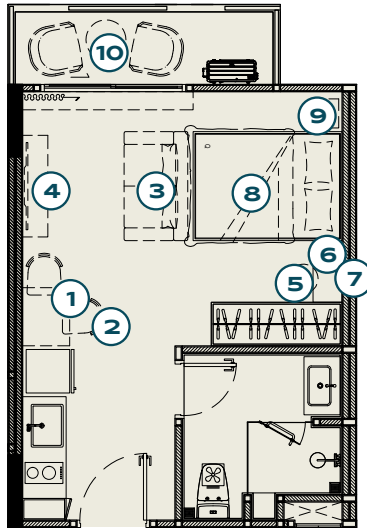

FURNITURE PACKAGE

the **TITLE**
LEGENDARY
BANG-TAO