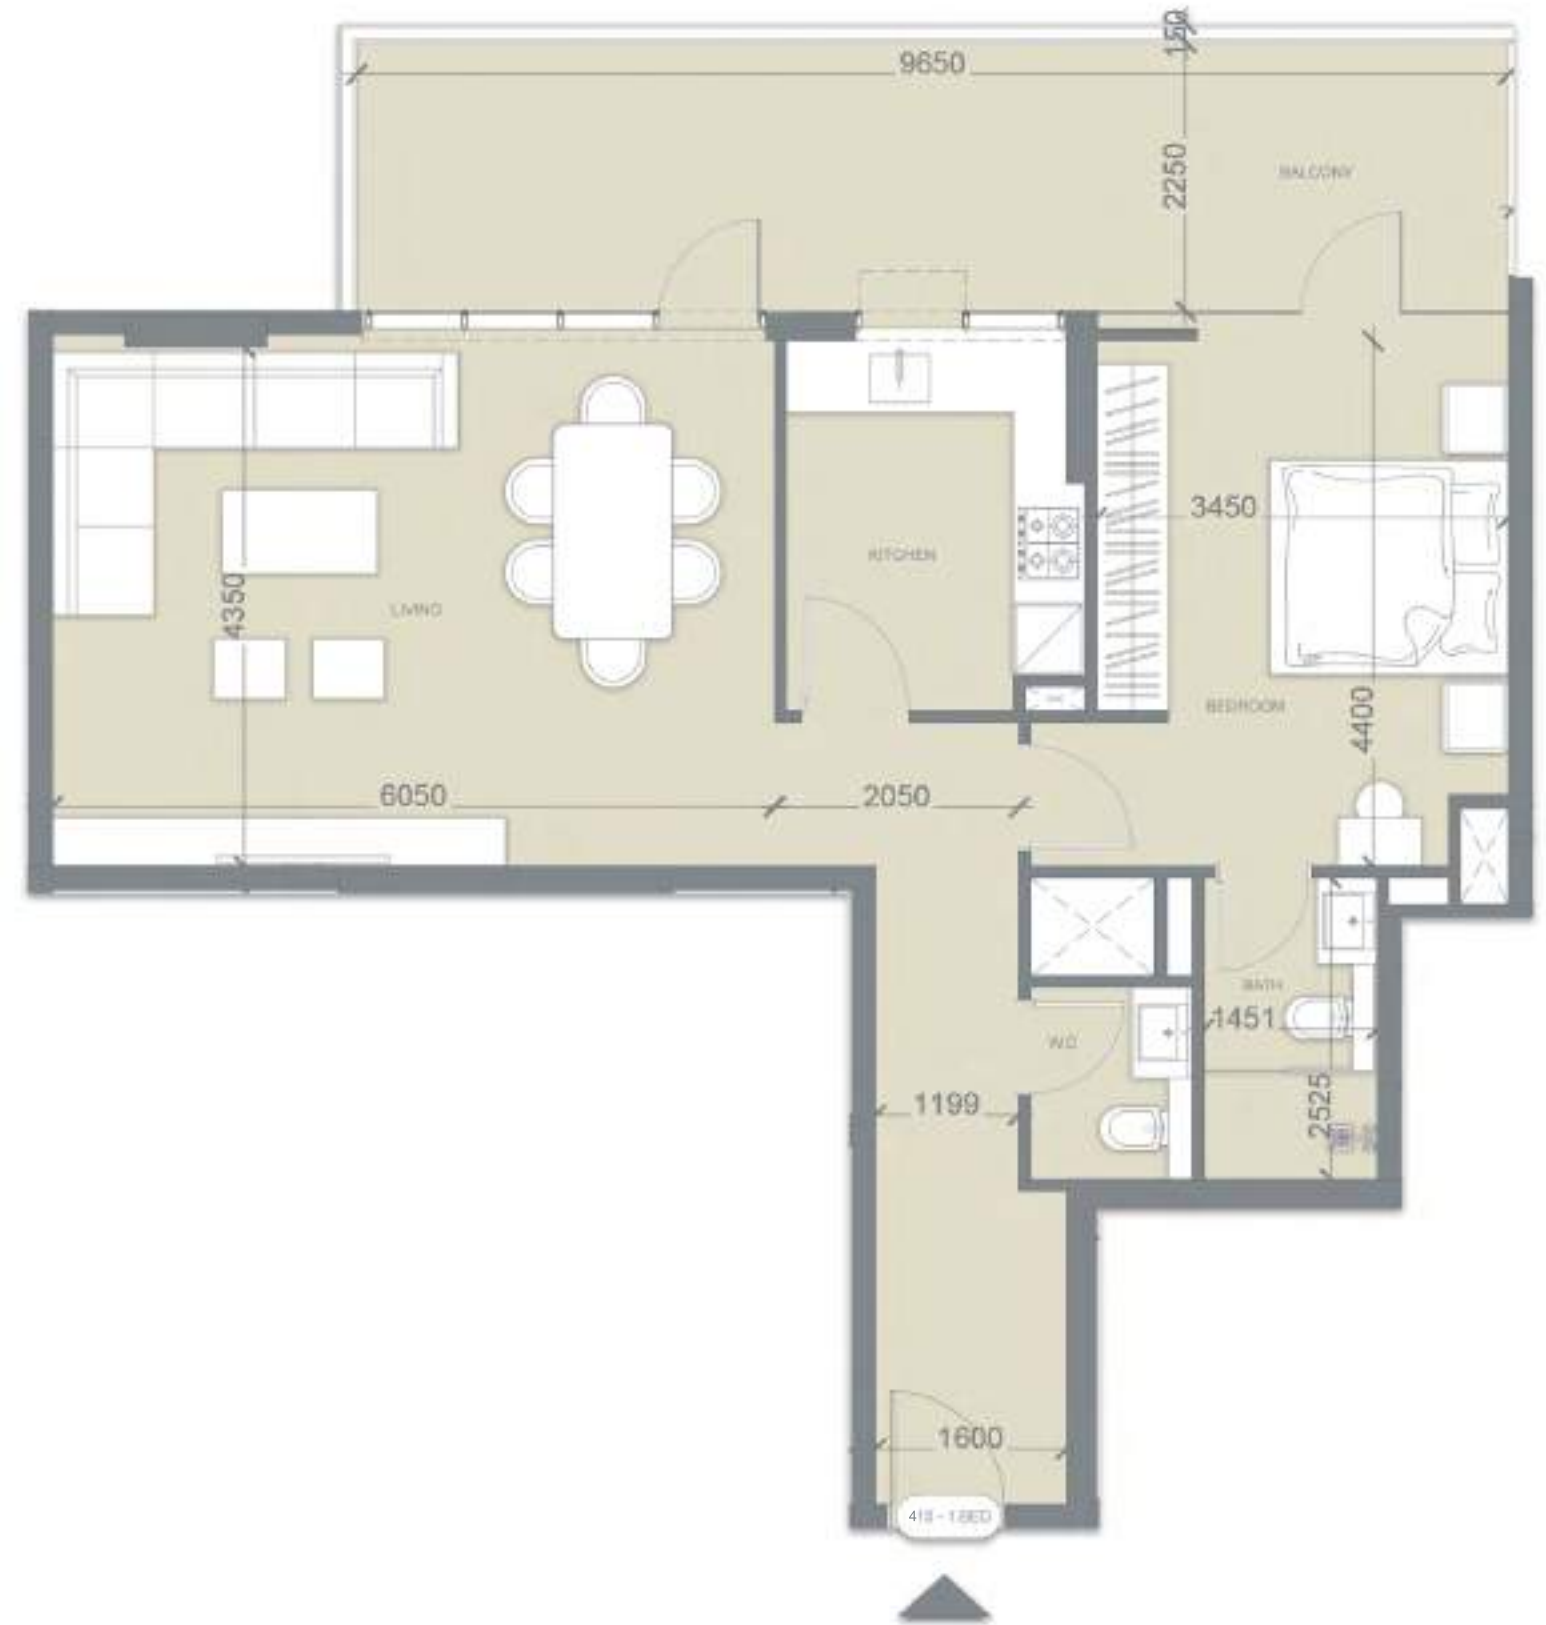

GOLF VISTA HEIGHTS

SUITE AREA:	34.48 SQ.M
BALCONY AREA:	6.07 SQ.M
TOTAL AREA:	40.55 SQ.M

KEY PLAN

GOLF VISTA HEIGHTS

SUITE AREA:	73.05 SQ.M
BALCONY AREA:	23.53 SQ.M
TOTAL AREA:	96.58 SQ.M

KEY PLAN

GOLF VISTA HEIGHTS