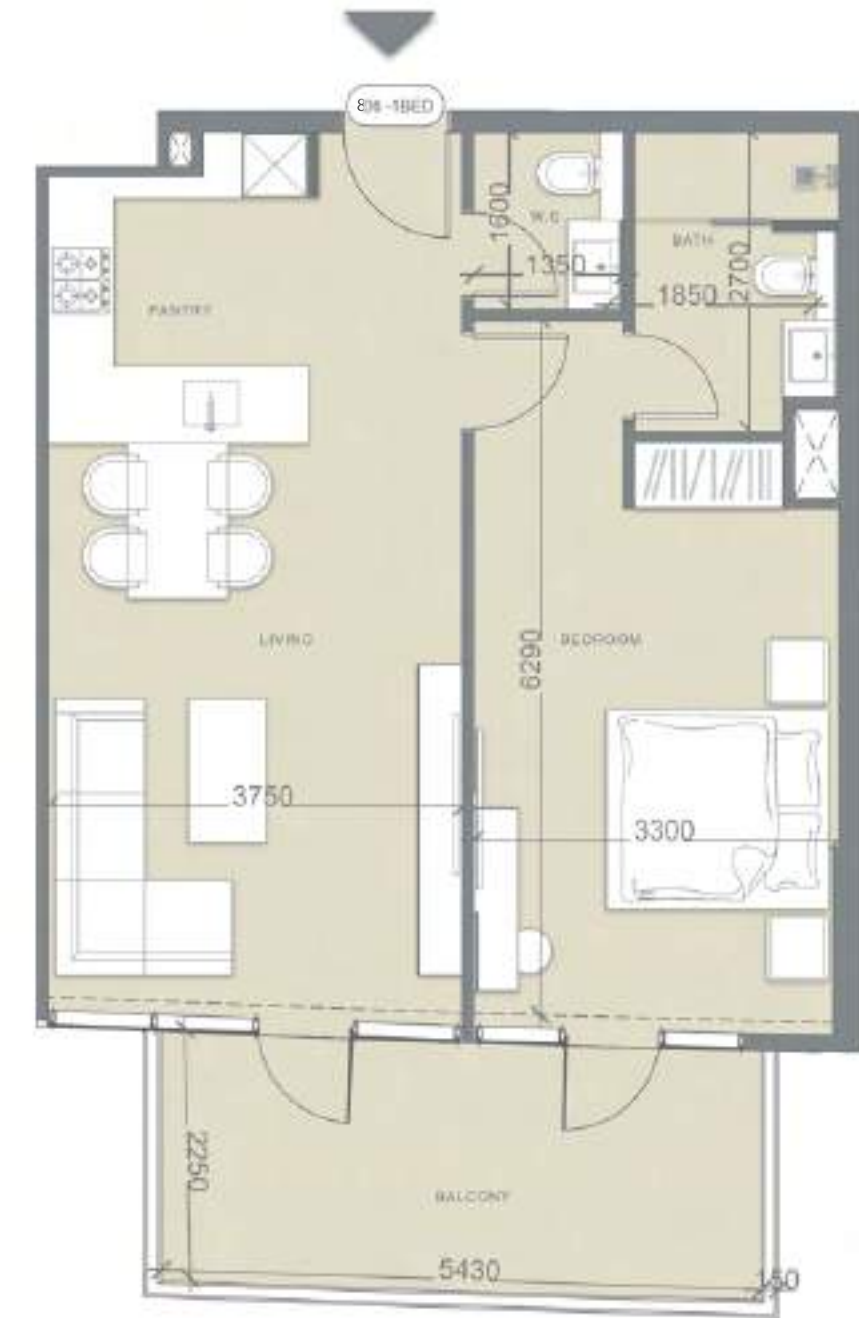

GOLF VISTA HEIGHTS

SUITE AREA:	59.8 SQ.M
BALCONY AREA:	13.46 SQ.M
TOTAL AREA:	73.26 SQ.M

KEY PLAN