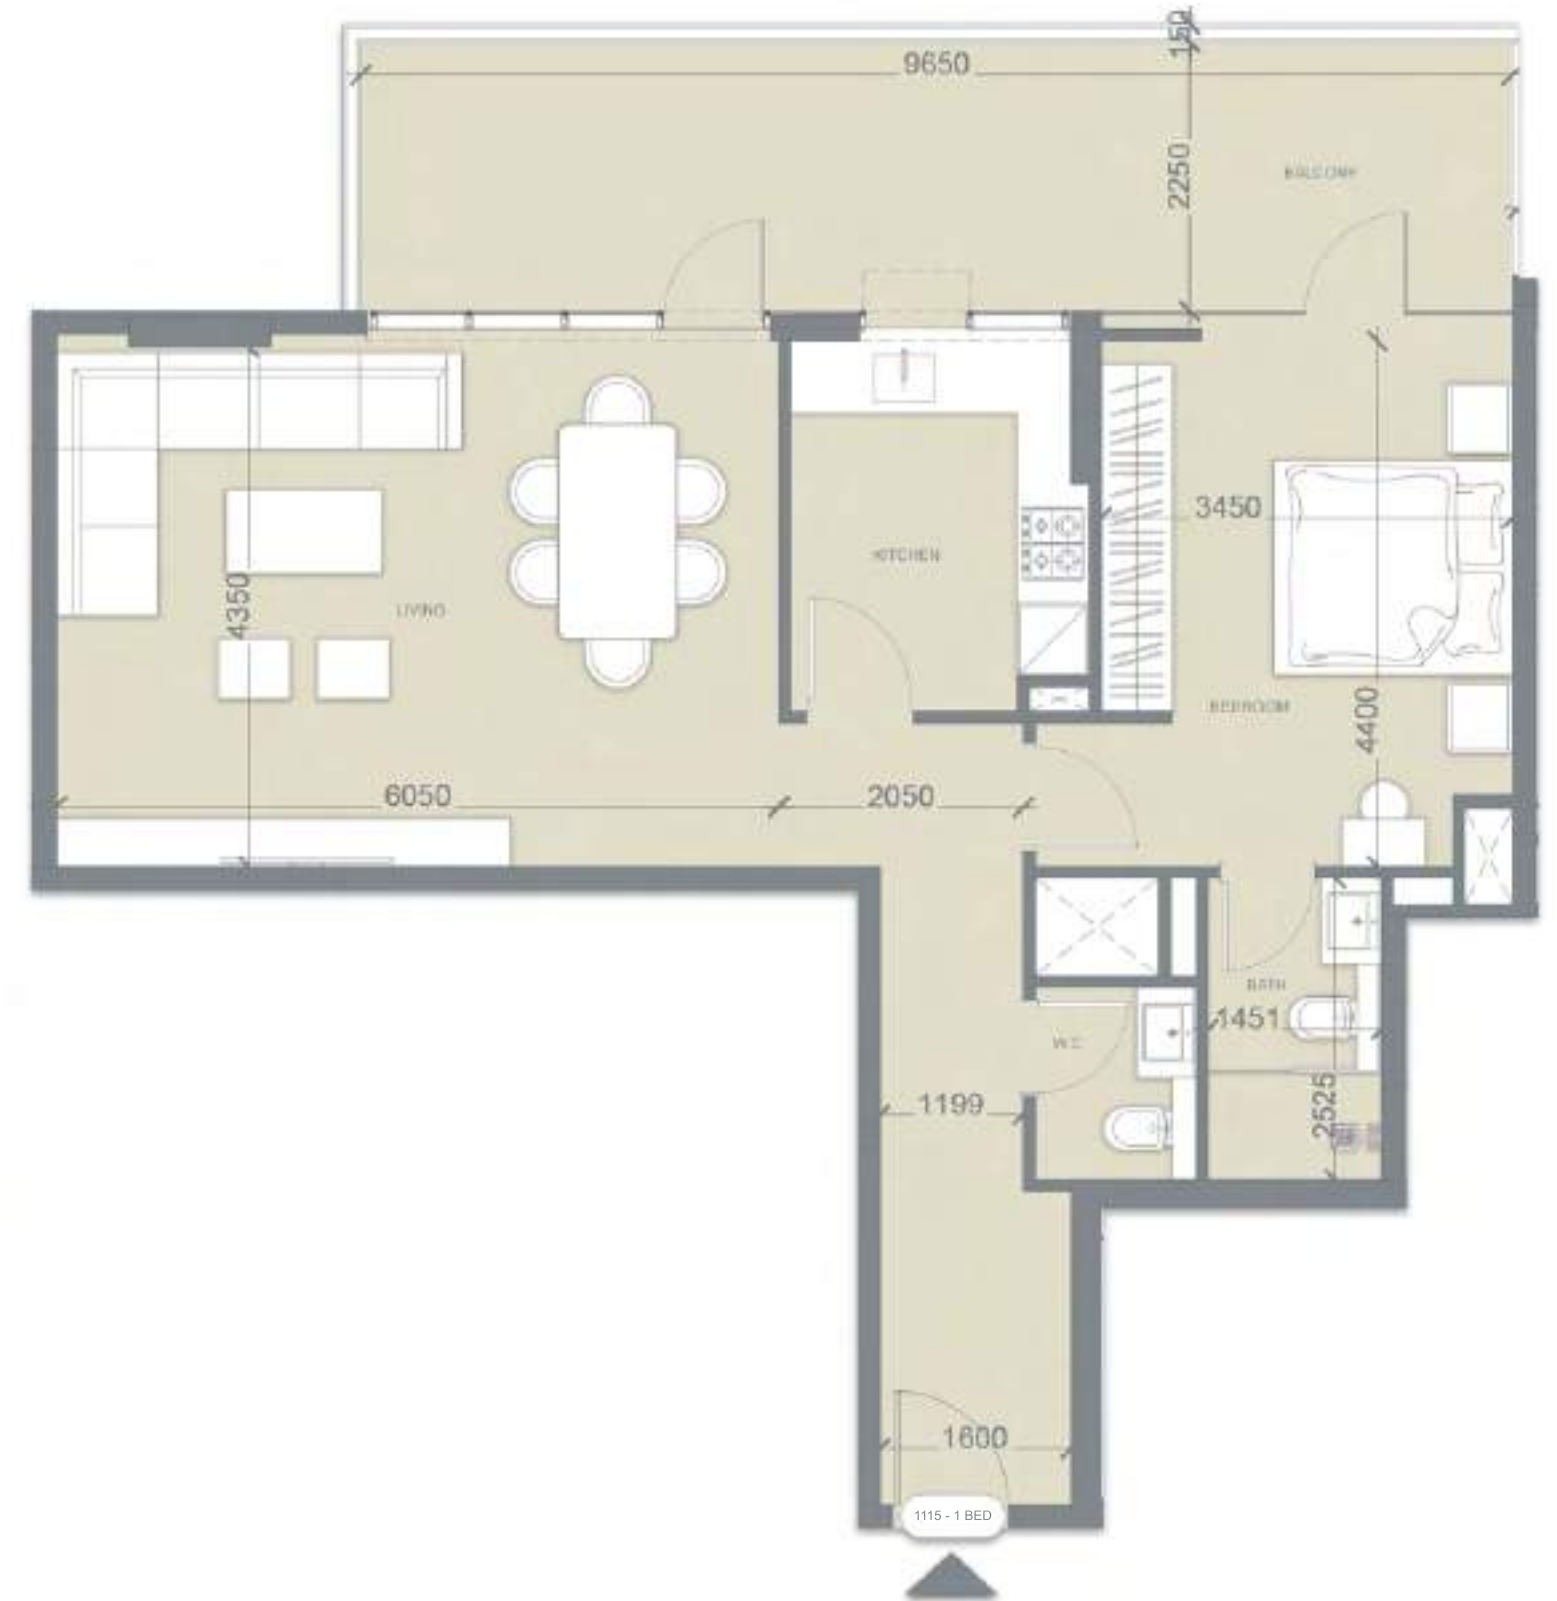

KEY PLAN

GOLF VISTA HEIGHTS

SUITE AREA:	34.49 SQ.M
BALCONY AREA:	6.06 SQ.M
TOTAL AREA:	40.55 SQ.M

KEY PLAN

GOLF VISTA HEIGHTS

SUITE AREA:	73.11 SQ.M
BALCONY AREA:	23.52 SQ.M
TOTAL AREA:	96.63 SQ.M

KEY PLAN

GOLF VISTA HEIGHTS