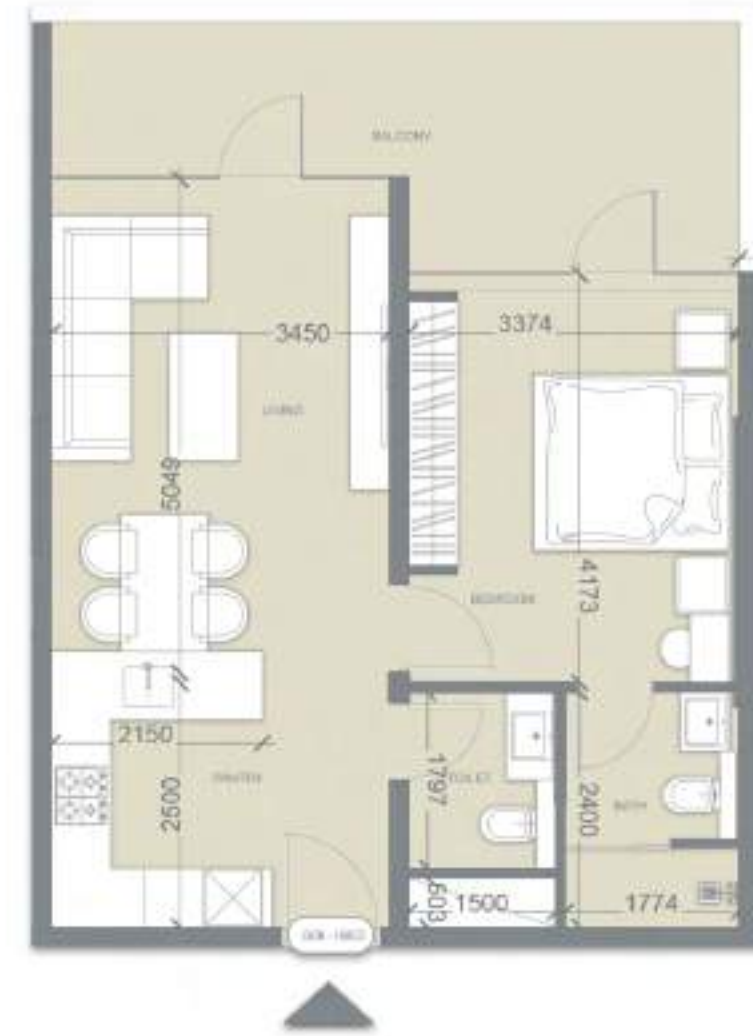

GOLF VISTA HEIGHTS

SUITE AREA:	51.44 SQ.M
BALCONY AREA:	15.27 SQ.M
TOTAL AREA:	66.71 SQ.M

KEY PLAN