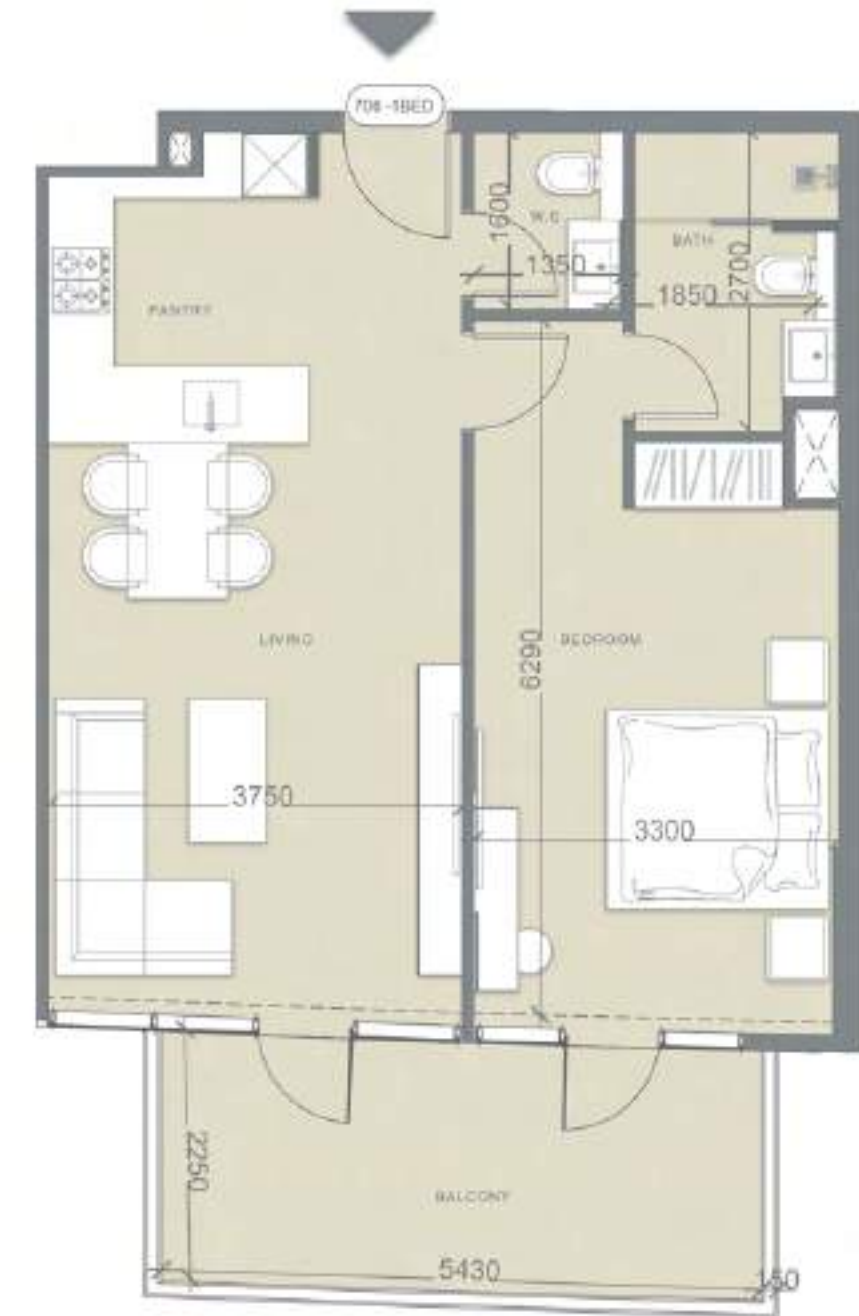

GOLF VISTA HEIGHTS

SUITE AREA:	59.8 SQ.M
BALCONY AREA:	13.46 SQ.M
TOTAL AREA:	73.26 SQ.M

KEY PLAN