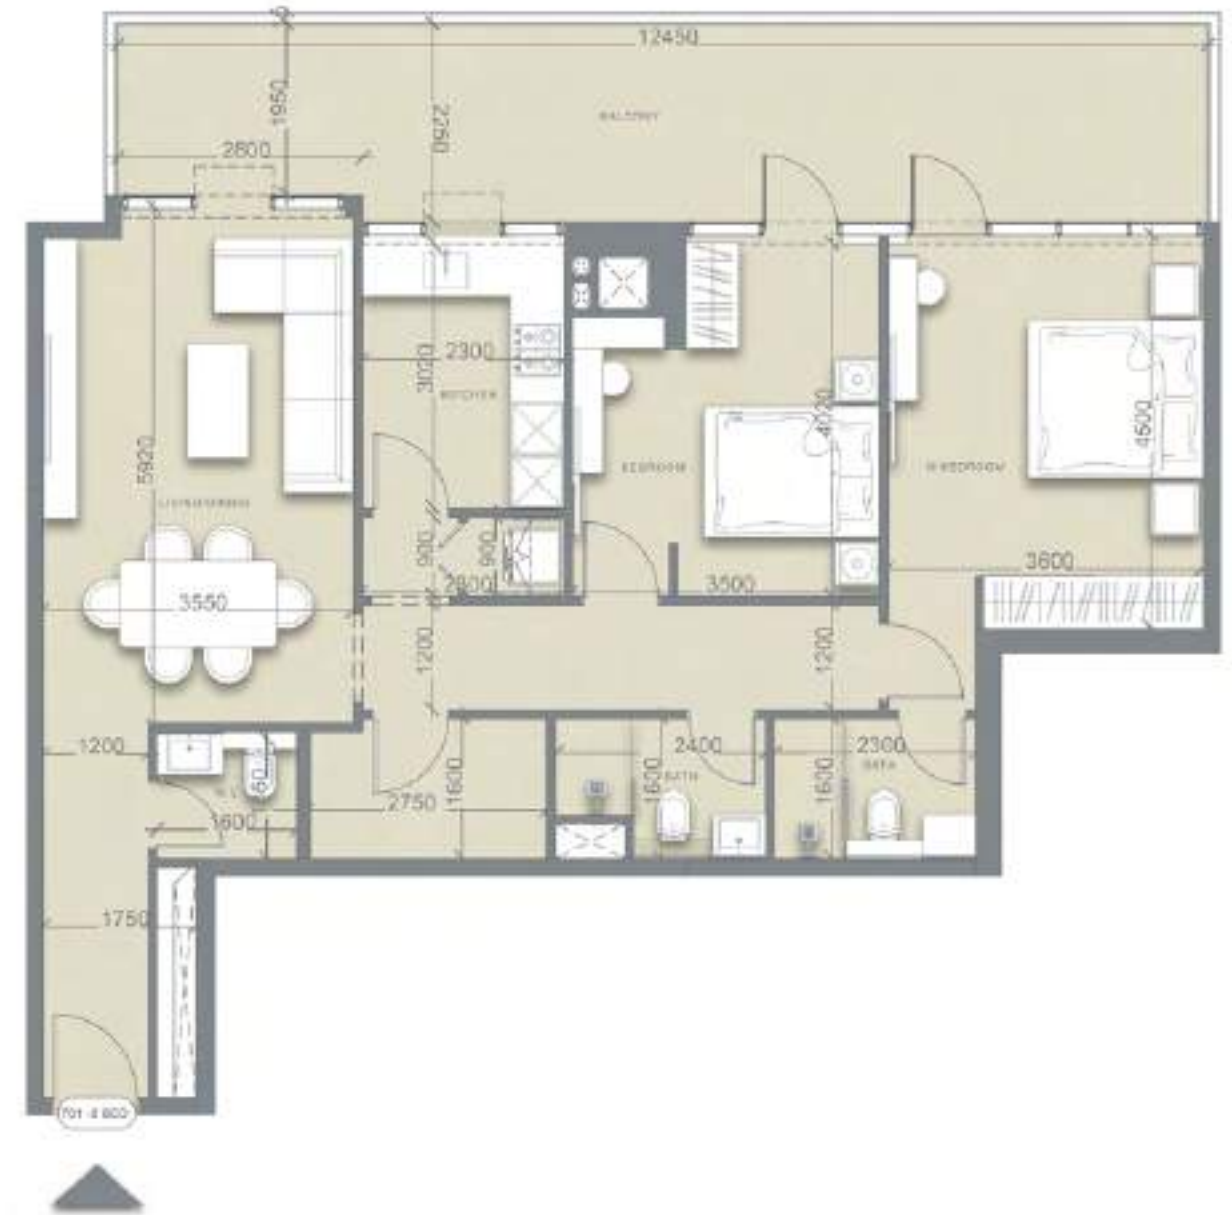

KEY PLAN

GOLF VISTA HEIGHTS

SUITE AREA:	73.11 SQ.M
BALCONY AREA:	23.52 SQ.M
TOTAL AREA:	96.63 SQ.M

KEY PLAN

GOLF VISTA HEIGHTS

SUITE AREA:	95.31 SQ.M
BALCONY AREA:	29.72 SQ.M
TOTAL AREA:	125.03 SQ.M

KEY PLAN