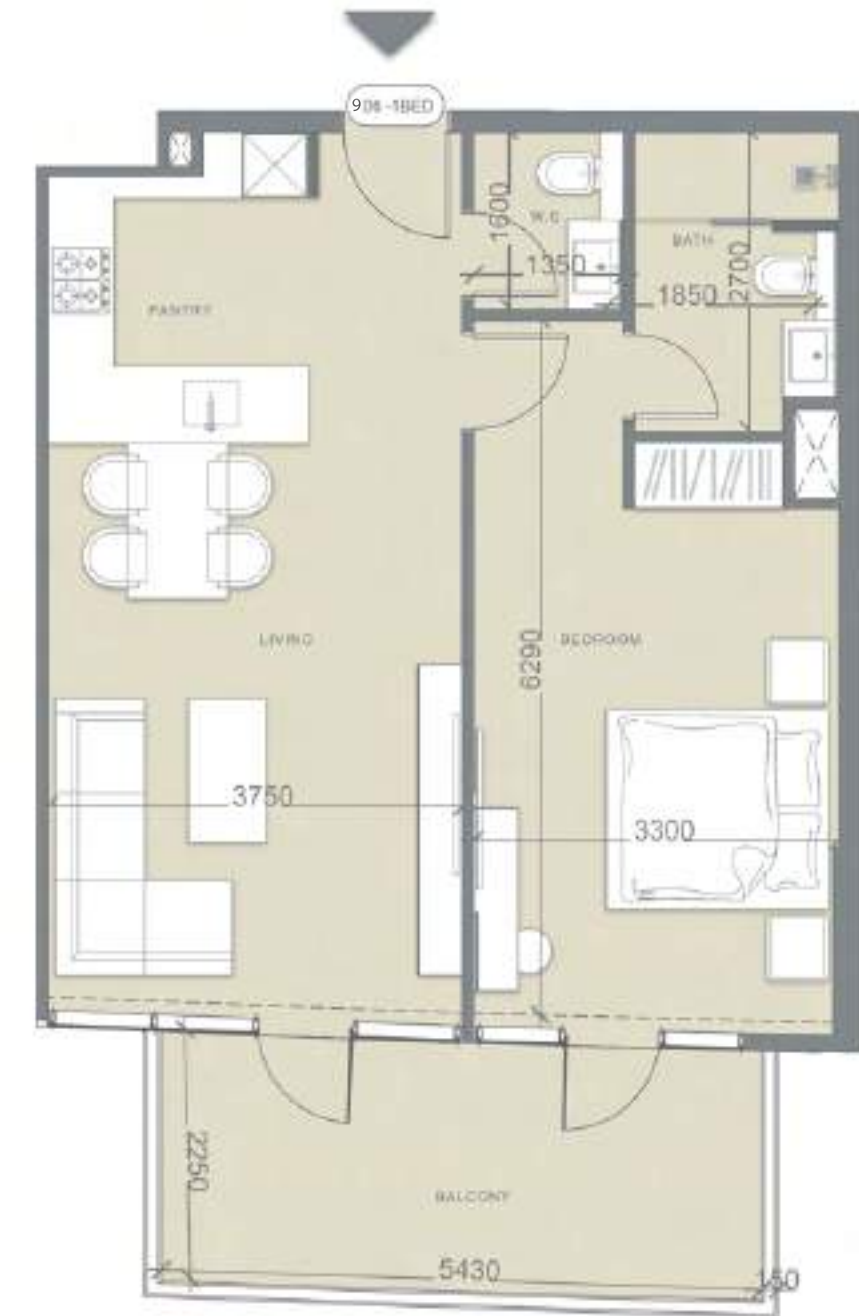

SUITE AREA:	27.15 SQ.M
BALCONY AREA:	7.03 SQ.M
TOTAL AREA:	34.18 SQ.M

KEY PLAN

GOLF VISTA HEIGHTS

SUITE AREA:	59.8 SQ.M
BALCONY AREA:	13.46 SQ.M
TOTAL AREA:	73.26 SQ.M

KEY PLAN

GOLF VISTA HEIGHTS

SUITE AREA:	59.8 SQ.M
BALCONY AREA:	13.46 SQ.M
TOTAL AREA:	73.26 SQ.M