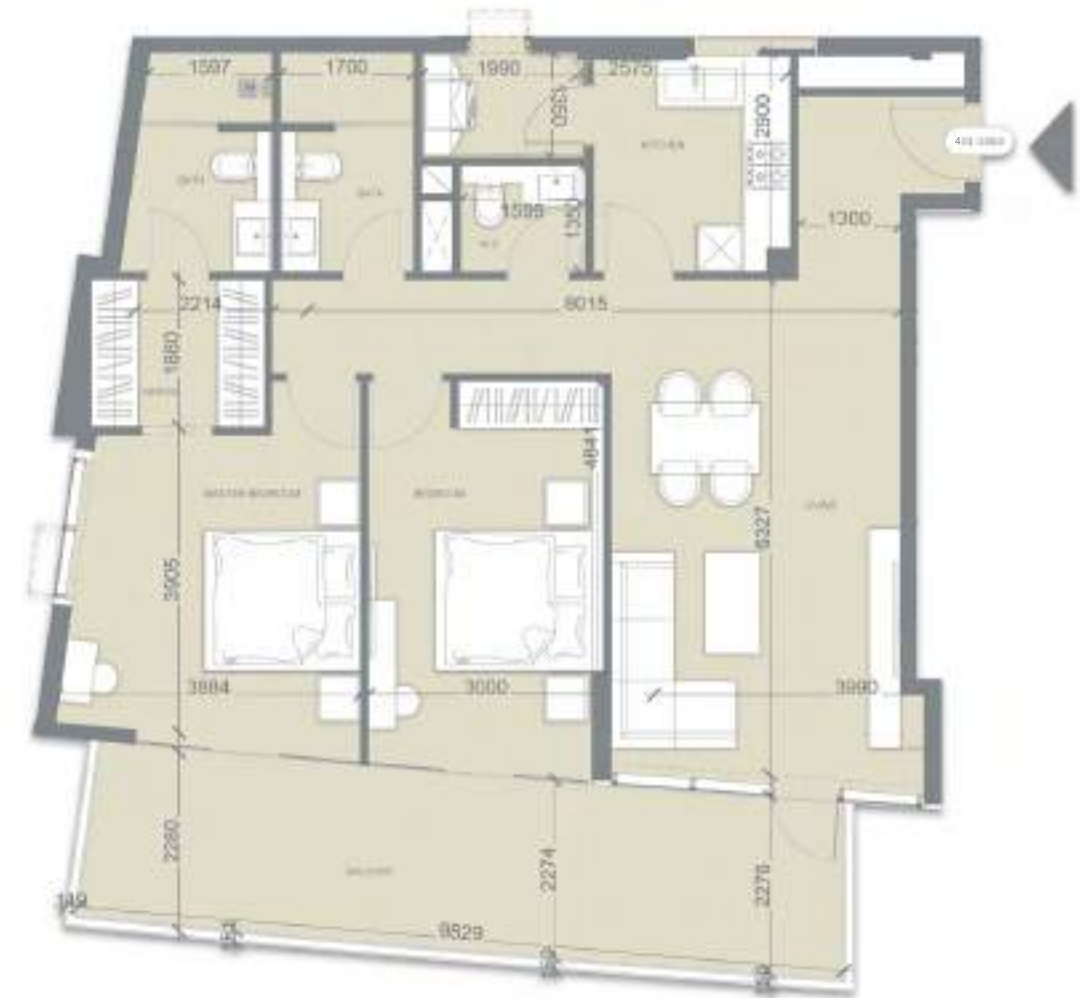

GOLF VISTA HEIGHTS

SUITE AREA:	58.87 SQ.M
BALCONY AREA:	13.91 SQ.M
TOTAL AREA:	72.78 SQ.M

KEY PLAN

GOLF VISTA HEIGHTS

SUITE AREA:	97.56 SQ.M
BALCONY AREA:	23.77 SQ.M
TOTAL AREA:	121.33 SQ.M

KEY PLAN

GOLF VISTA HEIGHTS

SUITE AREA:	28.76 SQ.M
BALCONY AREA:	5.98 SQ.M
TOTAL AREA:	34.74 SQ.M

KEY PLAN

GOLF VISTA HEIGHTS

SUITE AREA:	27.17SQ.M
BALCONY AREA:	7.03 SQ.M
TOTAL AREA:	34.2 SQ.M

KEY PLAN

GOLF VISTA HEIGHTS

SUITE AREA:	59.85 SQ.M
BALCONY AREA:	13.46 SQ.M
TOTAL AREA:	73.31 SQ.M