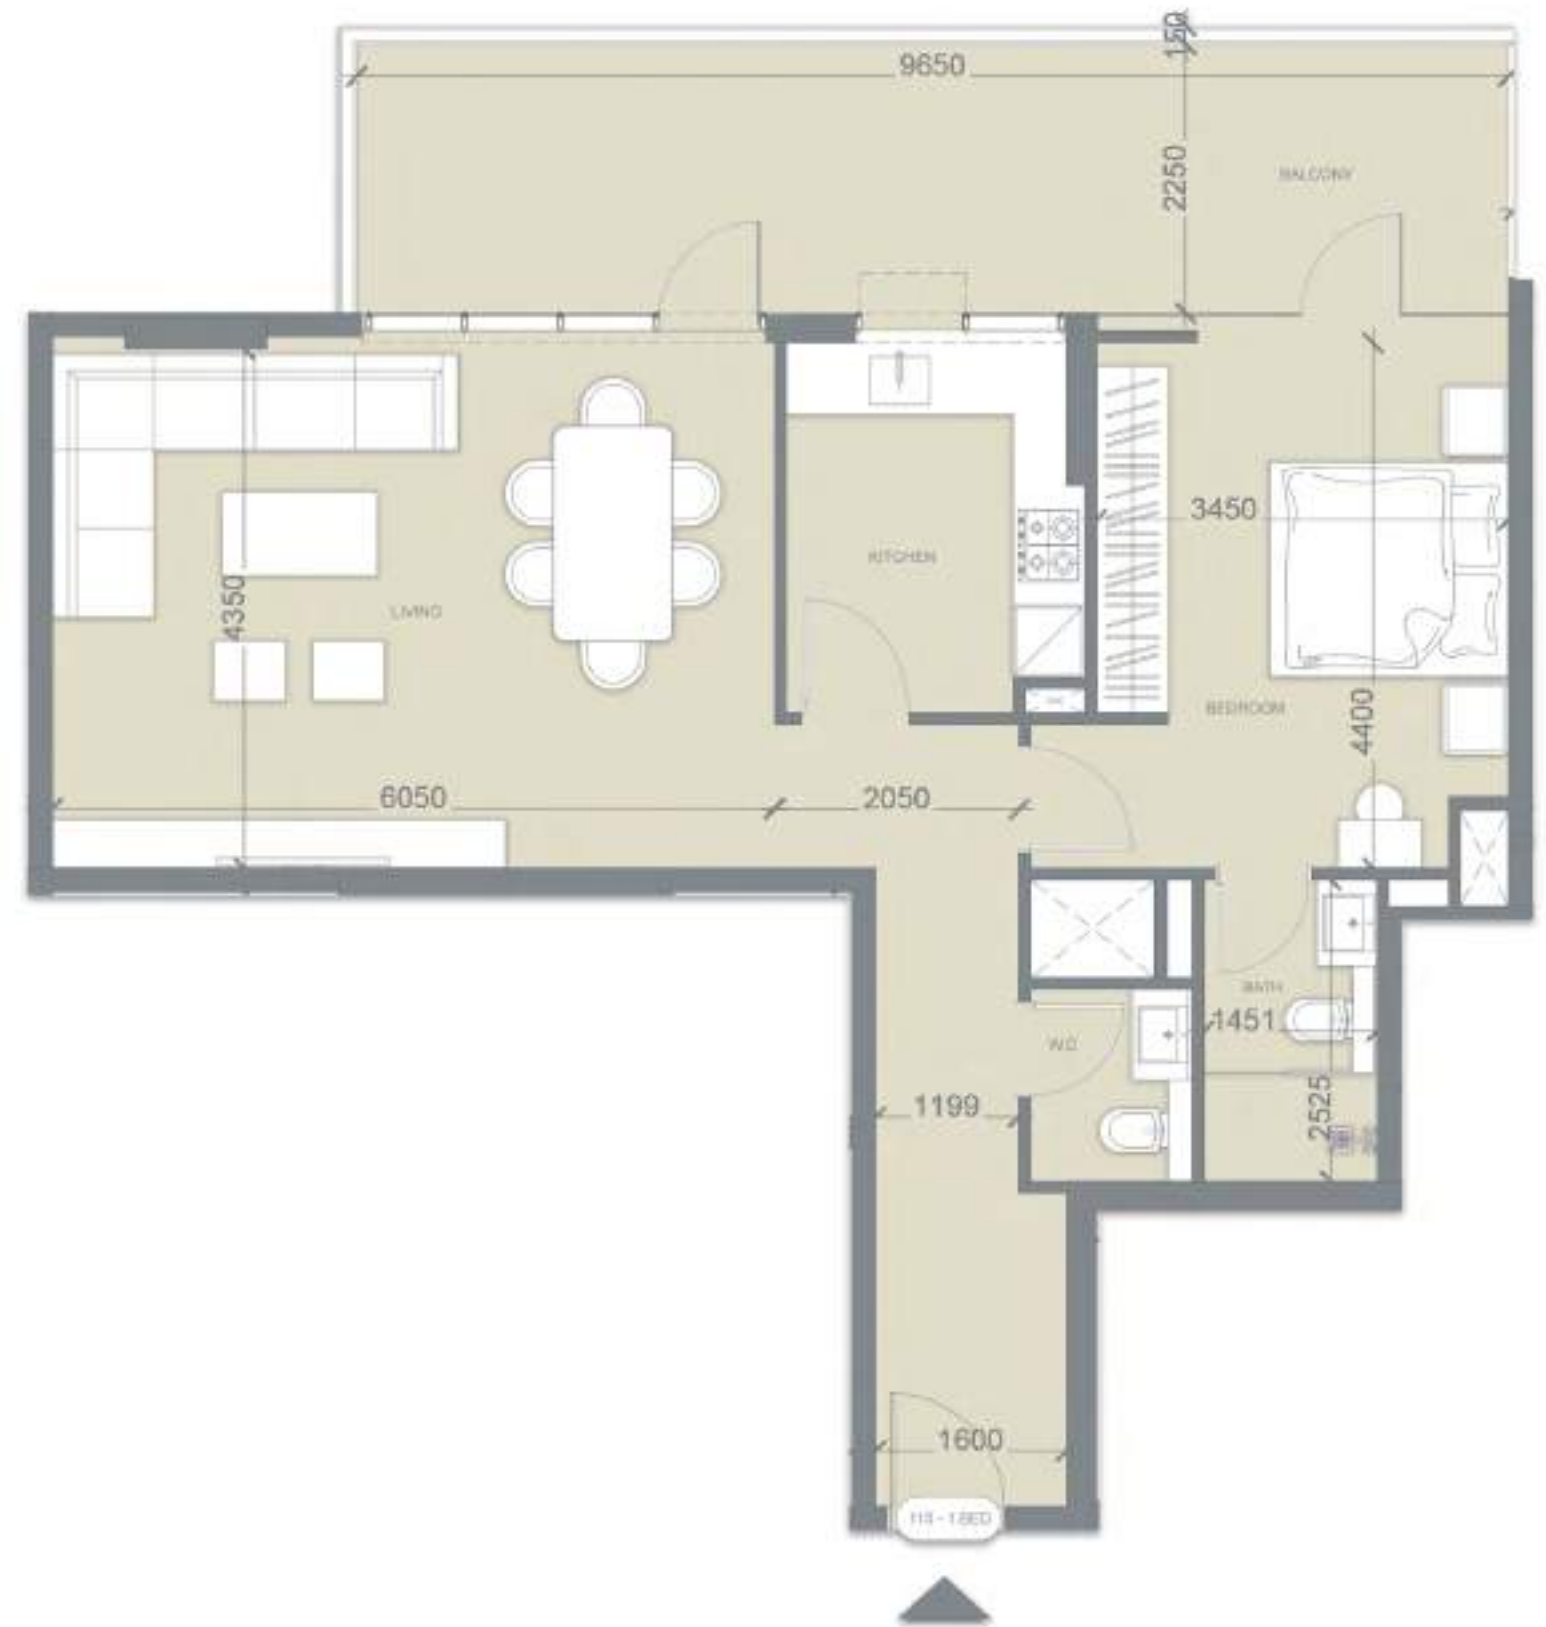

KEY PLAN

GOLF VISTA HEIGHTS

SUITE AREA:	27.02 SQ.M
BALCONY AREA:	7.03 SQ.M
TOTAL AREA:	34.05 SQ.M

KEY PLAN

GOLF VISTA HEIGHTS

SUITE AREA:	28.68 SQ.M
BALCONY AREA:	5.98 SQ.M
TOTAL AREA:	34.66 SQ.M

KEY PLAN

GOLF VISTA HEIGHTS

SUITE AREA:	97.56 SQ.M
BALCONY AREA:	23.77 SQ.M
TOTAL AREA:	121.33 SQ.M

KEY PLAN

GOLF VISTA HEIGHTS

SUITE AREA:	59.41 SQ.M
BALCONY AREA:	13.94 SQ.M
TOTAL AREA:	73.35 SQ.M

KEY PLAN

GOLF VISTA HEIGHTS

SUITE AREA:	34.48 SQ.M
BALCONY AREA:	6.07 SQ.M
TOTAL AREA:	40.55 SQ.M

KEY PLAN

GOLF VISTA HEIGHTS

SUITE AREA:	73.09 SQ.M
BALCONY AREA:	23.53 SQ.M
TOTAL AREA:	96.62 SQ.M

KEY PLAN

GOLF VISTA HEIGHTS

SUITE AREA:	95.3 SQ.M
BALCONY AREA:	29.72 SQ.M
TOTAL AREA:	125.02 SQ.M

KEY PLAN