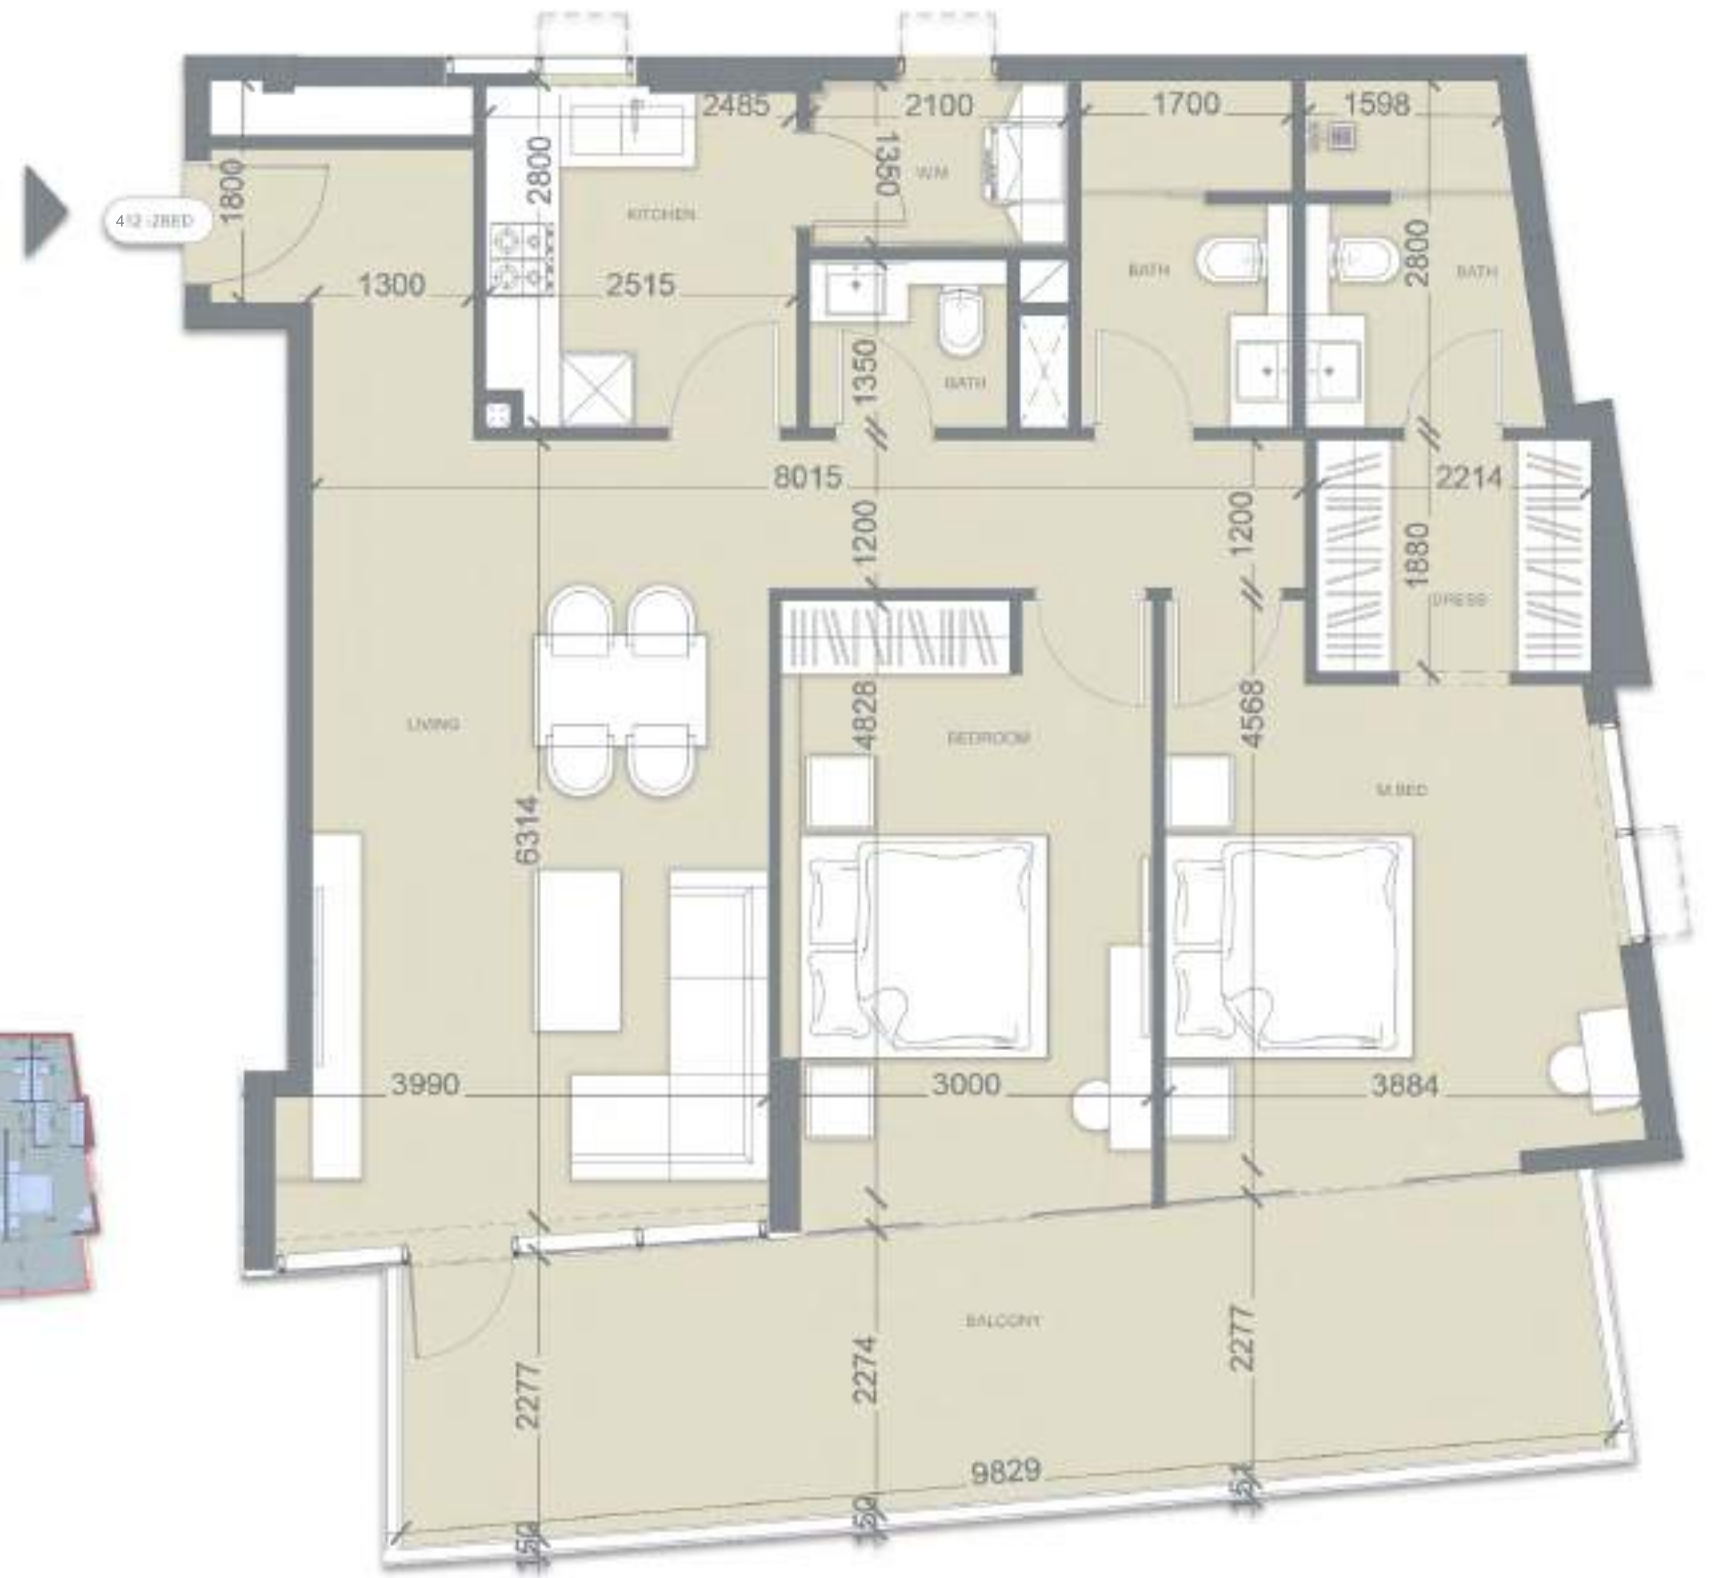

GOLF VISTA HEIGHTS

SUITE AREA:	97.37 SQ.M
BALCONY AREA:	23.76 SQ.M
TOTAL AREA:	121.13 SQ.M

KEY PLAN