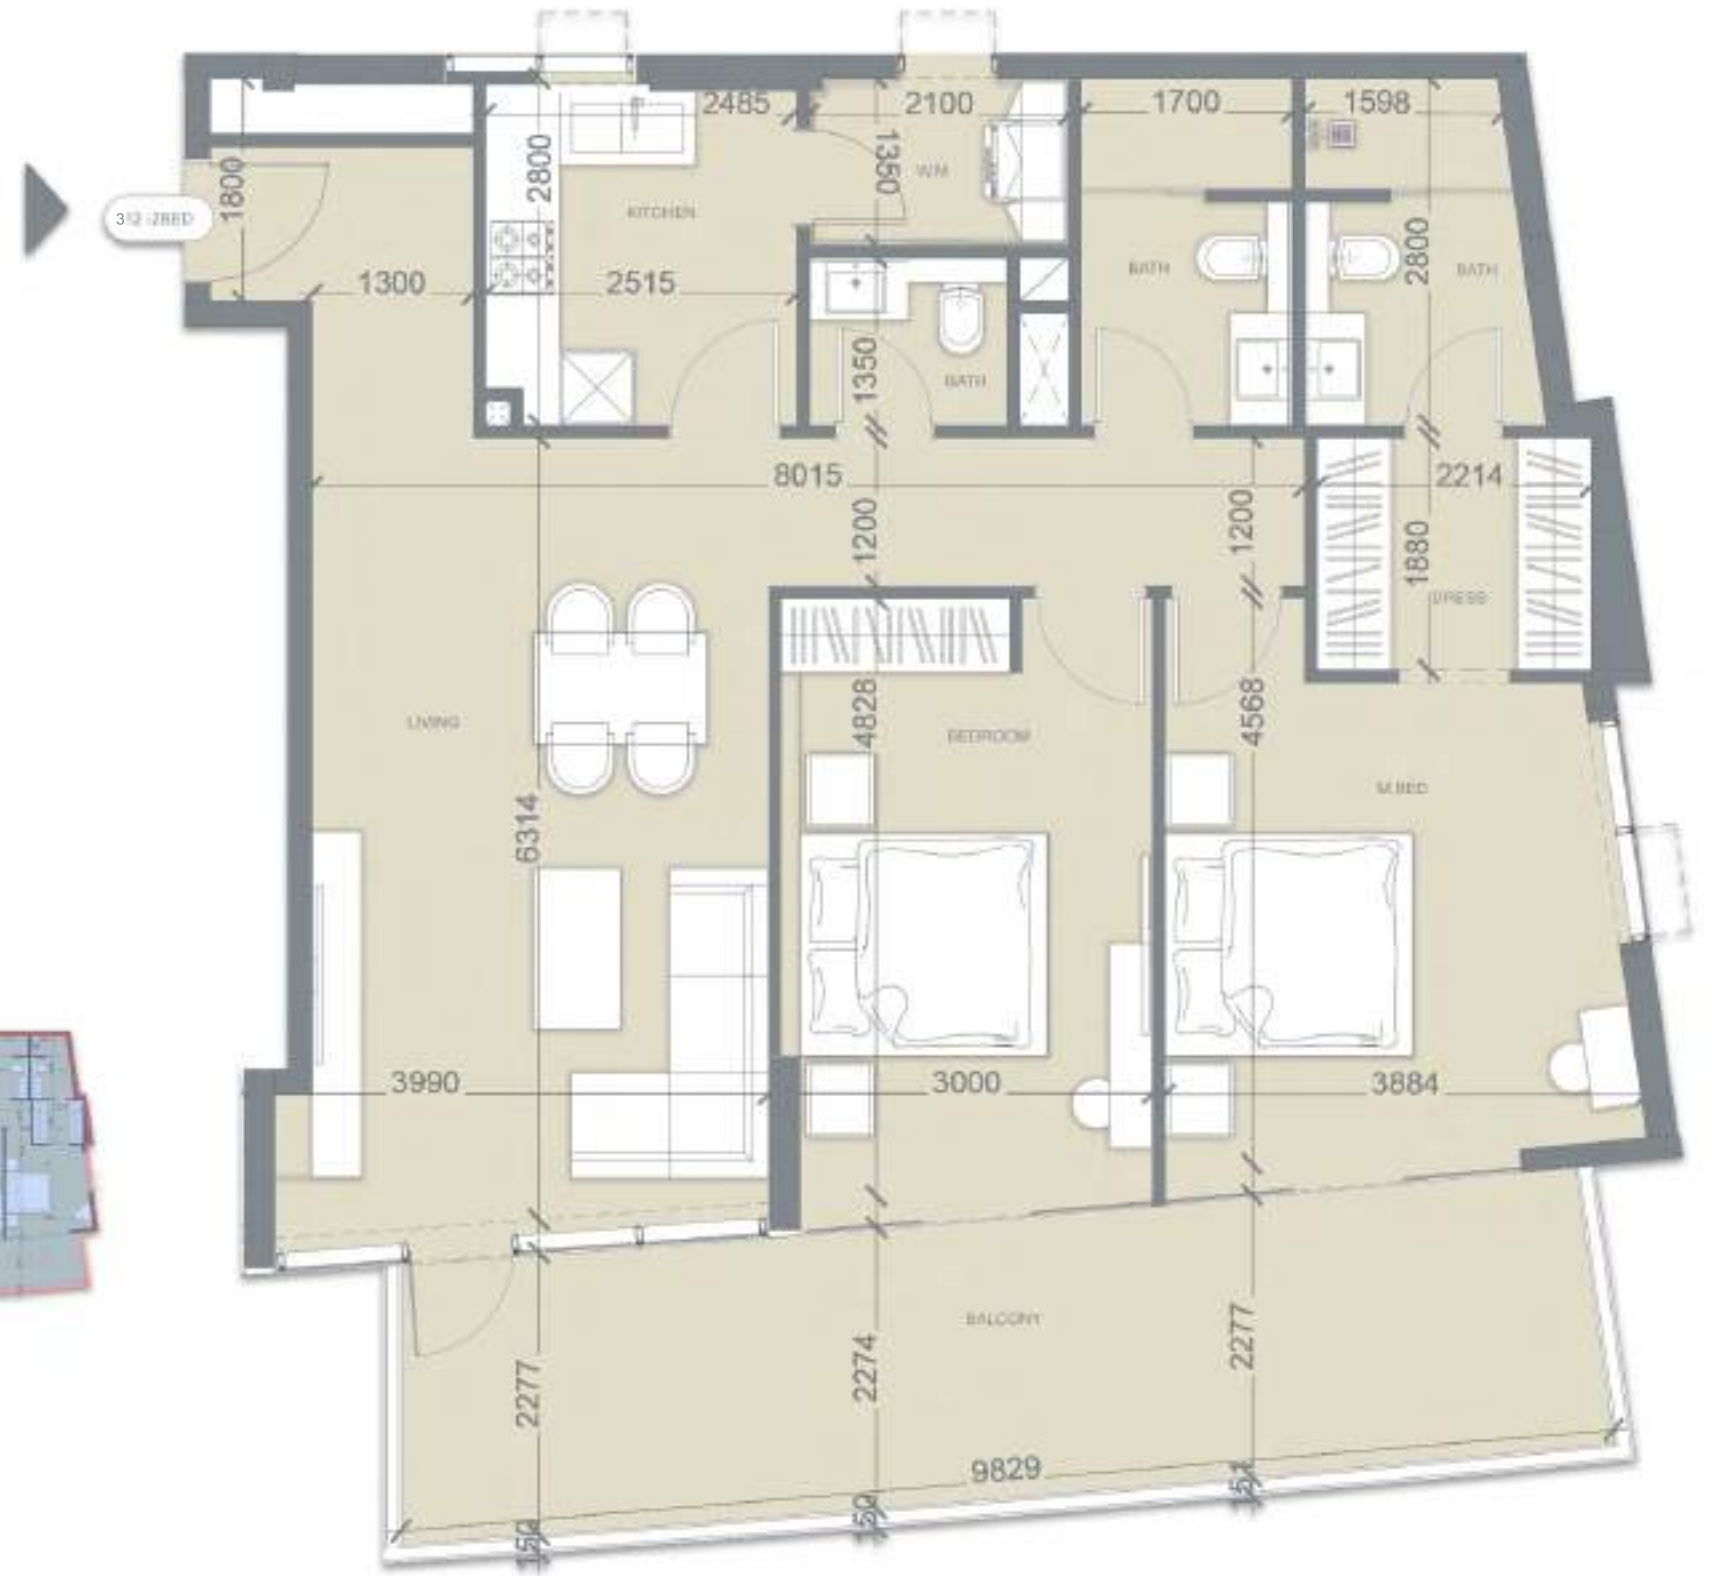

GOLF VISTA HEIGHTS

SUITE AREA:	97.53 SQ.M
BALCONY AREA:	23.77 SQ.M
TOTAL AREA:	121.3 SQ.M

KEY PLAN