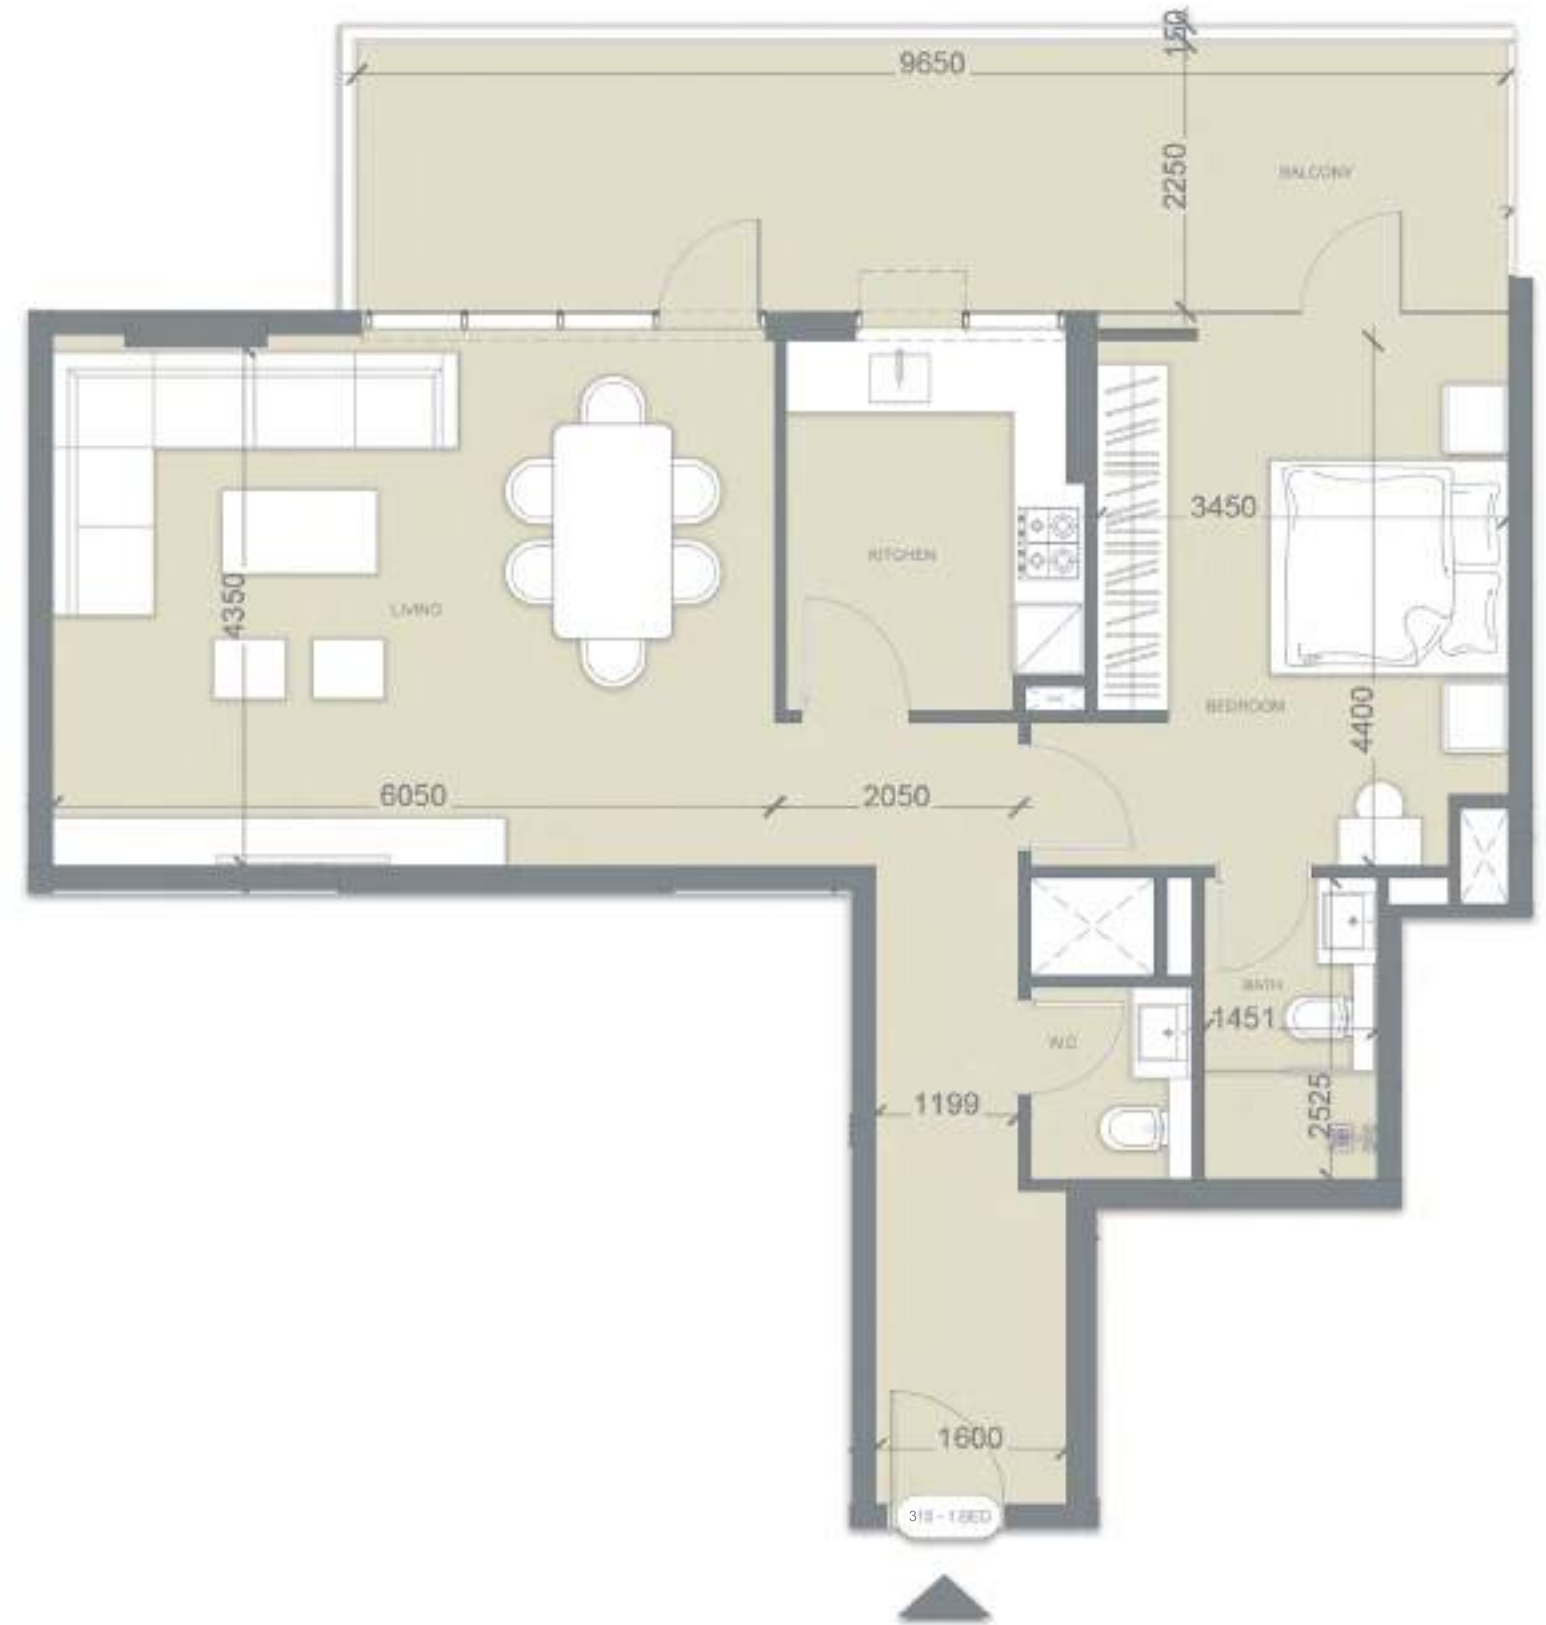

GOLF VISTA HEIGHTS

SUITE AREA:	73.05 SQ.M
BALCONY AREA:	23.53 SQ.M
TOTAL AREA:	96.58 SQ.M

KEY PLAN