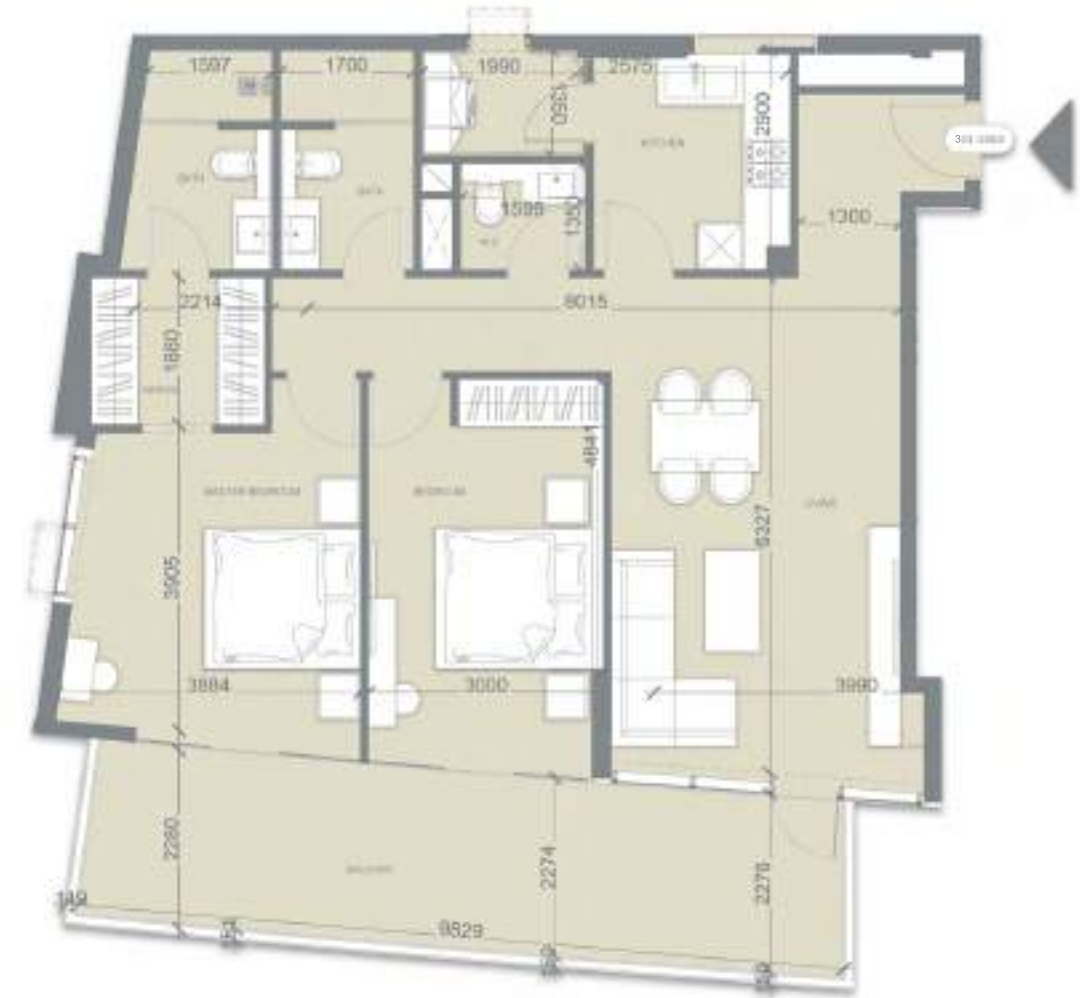

SUITE AREA:	95.28 SQ.M
BALCONY AREA:	29.71 SQ.M
TOTAL AREA:	124.99 SQ.M

KEY PLAN

GOLF VISTA HEIGHTS

SUITE AREA:	58.87 SQ.M
BALCONY AREA:	13.9 SQ.M
TOTAL AREA:	72.77 SQ.M

KEY PLAN

GOLF VISTA HEIGHTS

SUITE AREA:	97.59 SQ.M
BALCONY AREA:	23.77 SQ.M
TOTAL AREA:	121.36 SQ.M

KEY PLAN

GOLF VISTA HEIGHTS

SUITE AREA:	28.7 SQ.M
BALCONY AREA:	5.98 SQ.M
TOTAL AREA:	34.66 SQ.M

KEY PLAN

GOLF VISTA HEIGHTS

SUITE AREA:	27.17 SQ.M
BALCONY AREA:	7.03 SQ.M
TOTAL AREA:	34.2 SQ.M

KEY PLAN

GOLF VISTA HEIGHTS