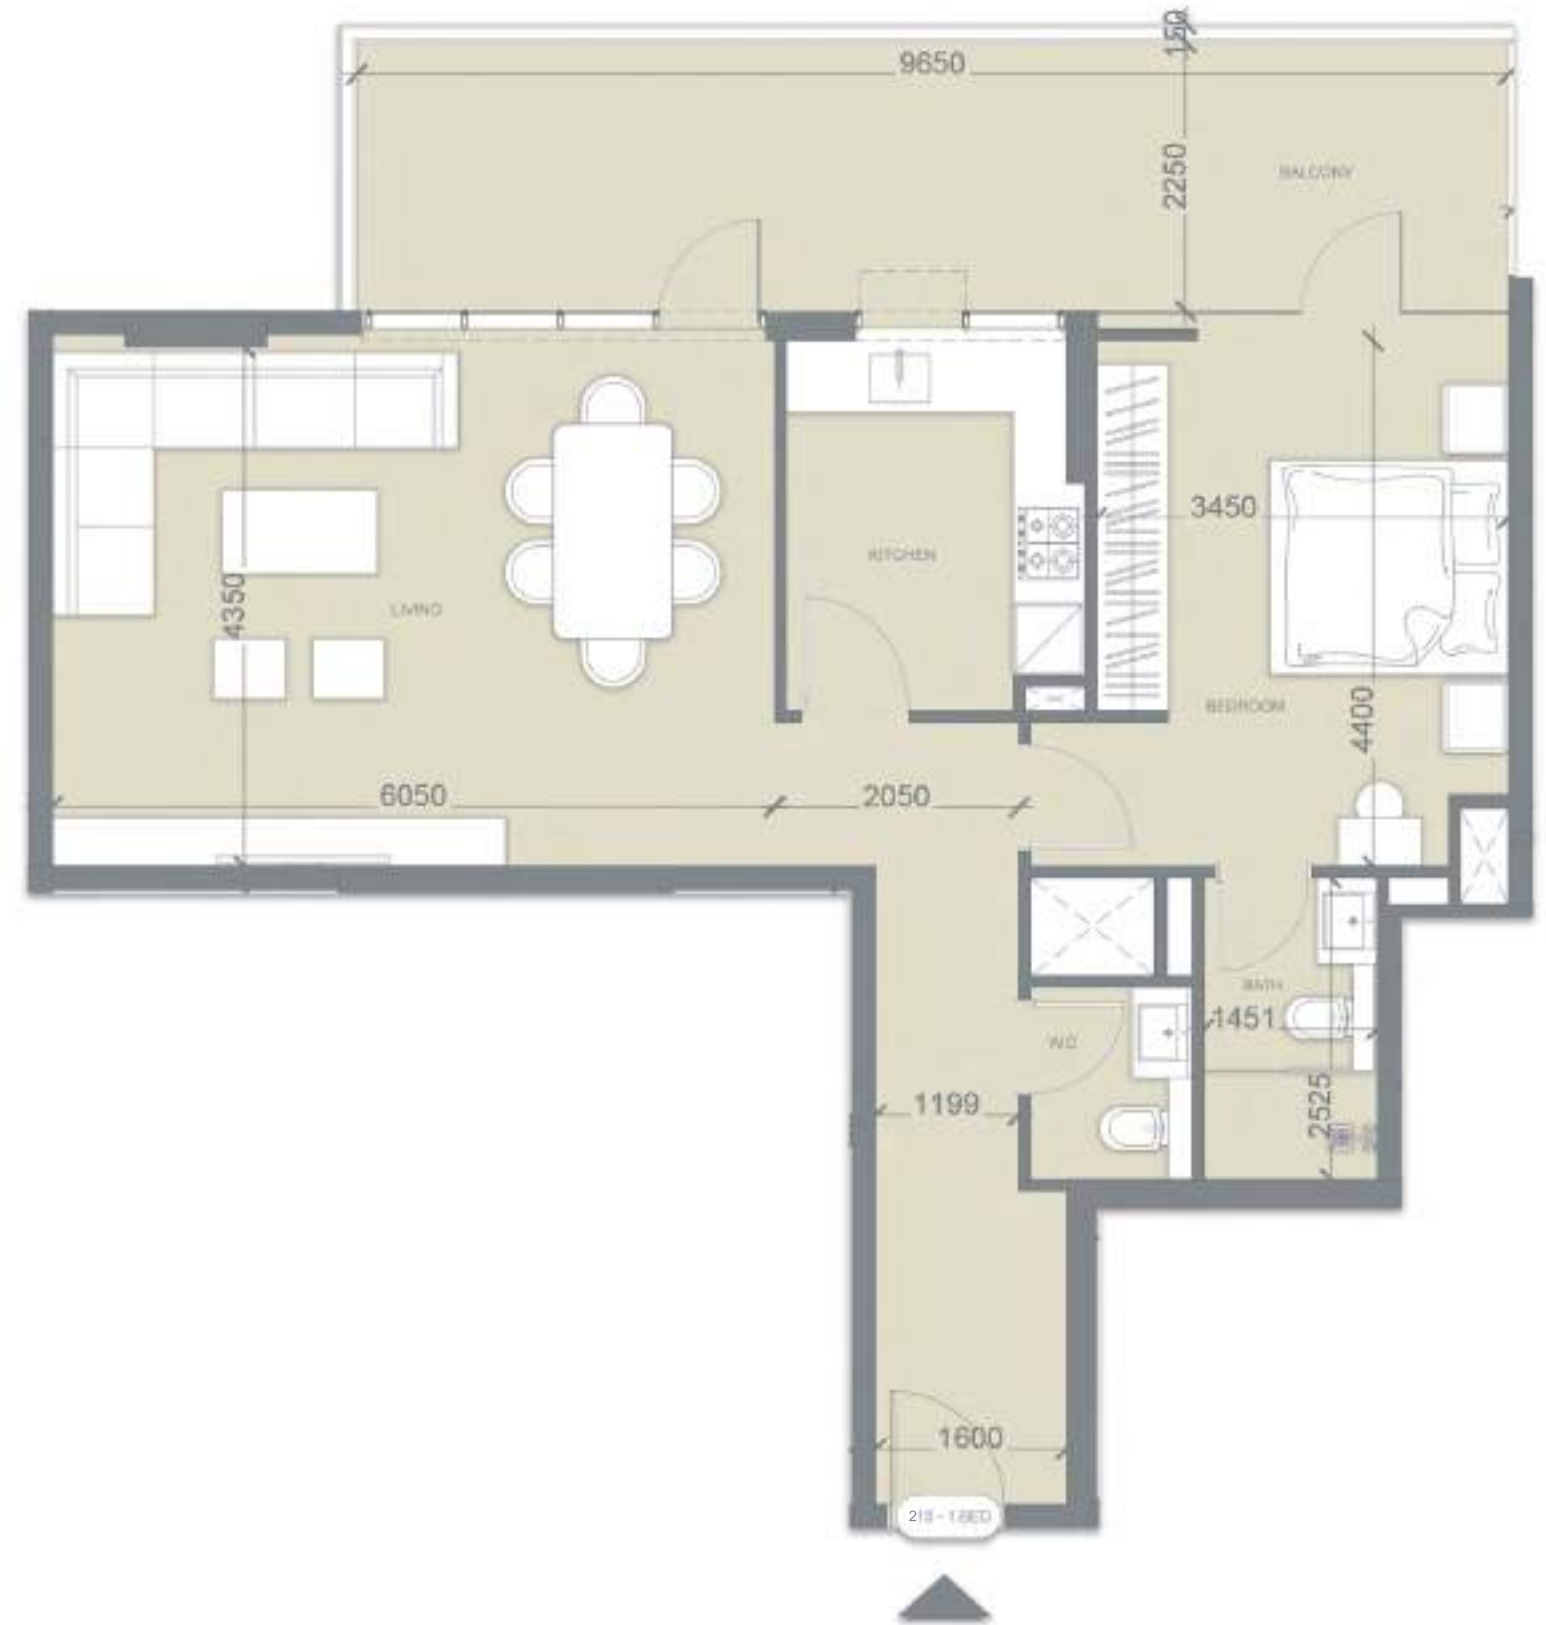

GOLF VISTA HEIGHTS

SUITE AREA:	34.48 SQ.M
BALCONY AREA:	6.07 SQ.M
TOTAL AREA:	40.55 SQ.M

KEY PLAN

GOLF VISTA HEIGHTS

SUITE AREA:	73.09 SQ.M
BALCONY AREA:	23.53 SQ.M
TOTAL AREA:	96.62 SQ.M

KEY PLAN

GOLF VISTA HEIGHTS