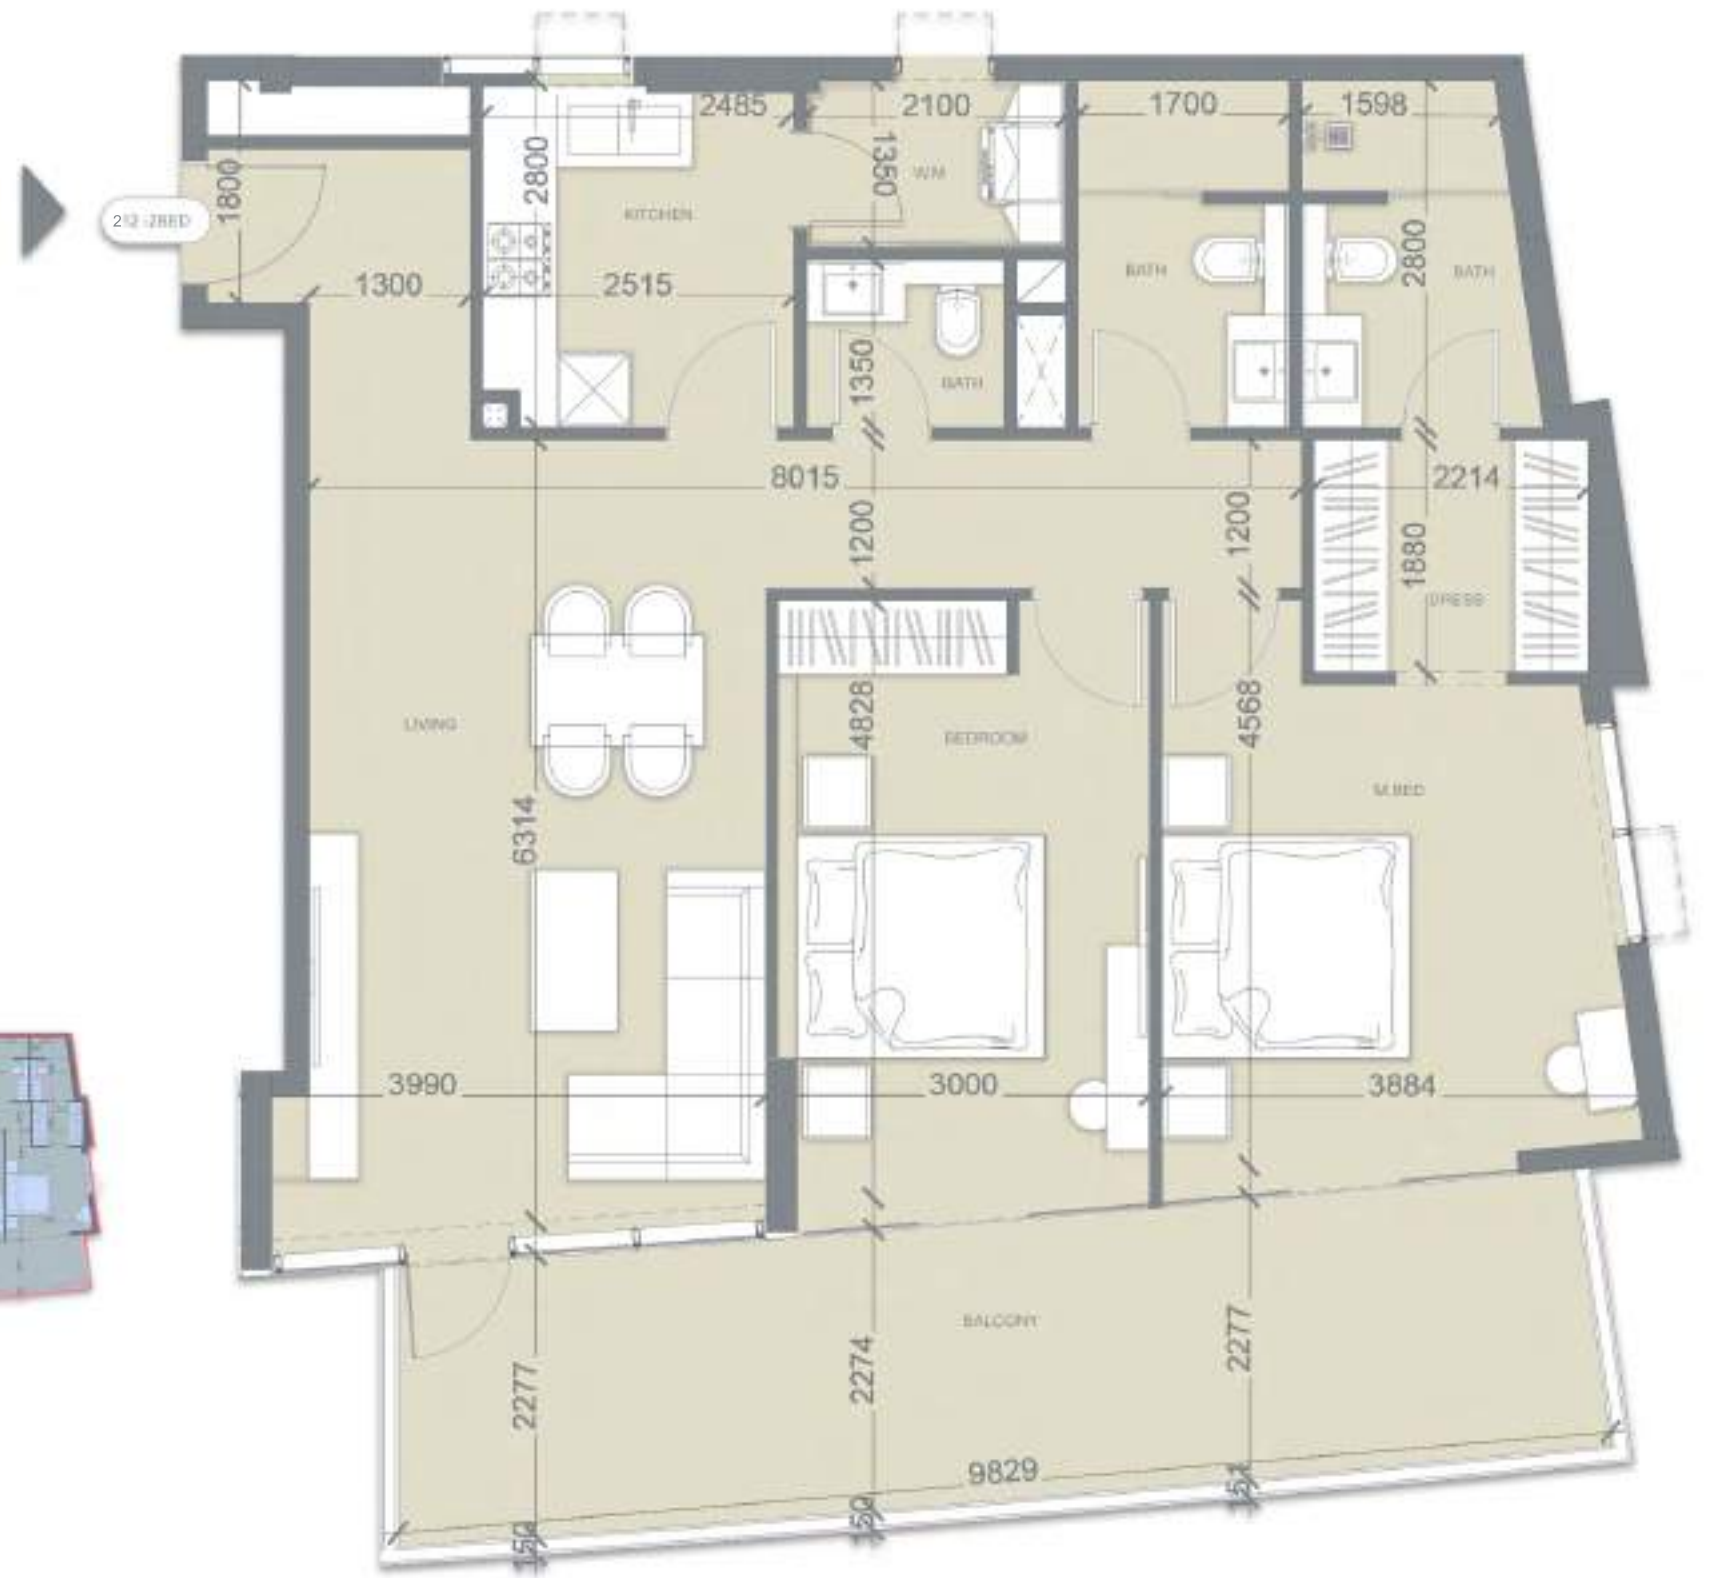

SUITE AREA:	59.8 SQ.M
BALCONY AREA:	13.46 SQ.M
TOTAL AREA:	73.26 SQ.M

KEY PLAN

GOLF VISTA HEIGHTS

SUITE AREA:	27.02 SQ.M
BALCONY AREA:	7.03 SQ.M
TOTAL AREA:	34.05 SQ.M

KEY PLAN

GOLF VISTA HEIGHTS

SUITE AREA:	28.74 SQ.M
BALCONY AREA:	5.98 SQ.M
TOTAL AREA:	34.72 SQ.M

KEY PLAN

GOLF VISTA HEIGHTS

SUITE AREA:	97.42 SQ.M
BALCONY AREA:	23.77 SQ.M
TOTAL AREA:	121.19 SQ.M

KEY PLAN

GOLF VISTA HEIGHTS

SUITE AREA:	59.41 SQ.M
BALCONY AREA:	13.94 SQ.M
TOTAL AREA:	73.35 SQ.M

KEY PLAN