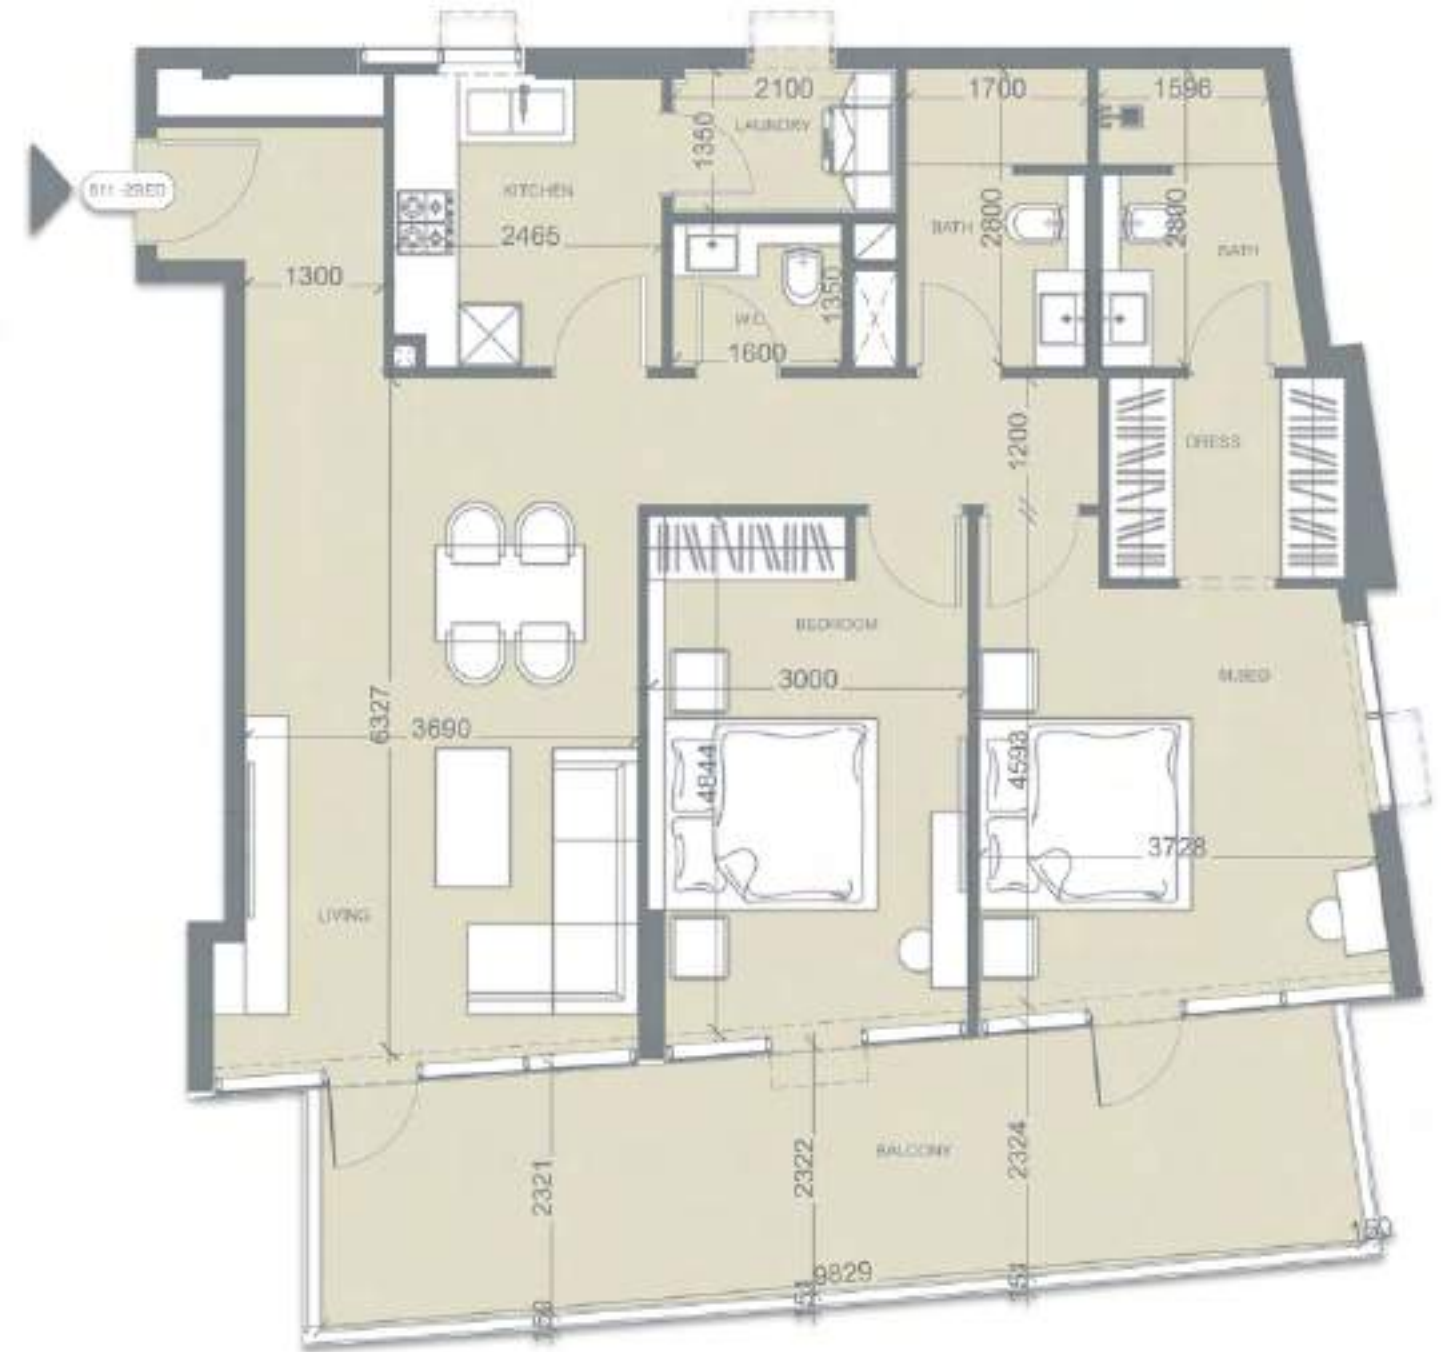

GOLF VISTA HEIGHTS

SUITE AREA:	97.5 SQ.M
BALCONY AREA:	23.76 SQ.M
TOTAL AREA:	121.26 SQ.M

KEY PLAN