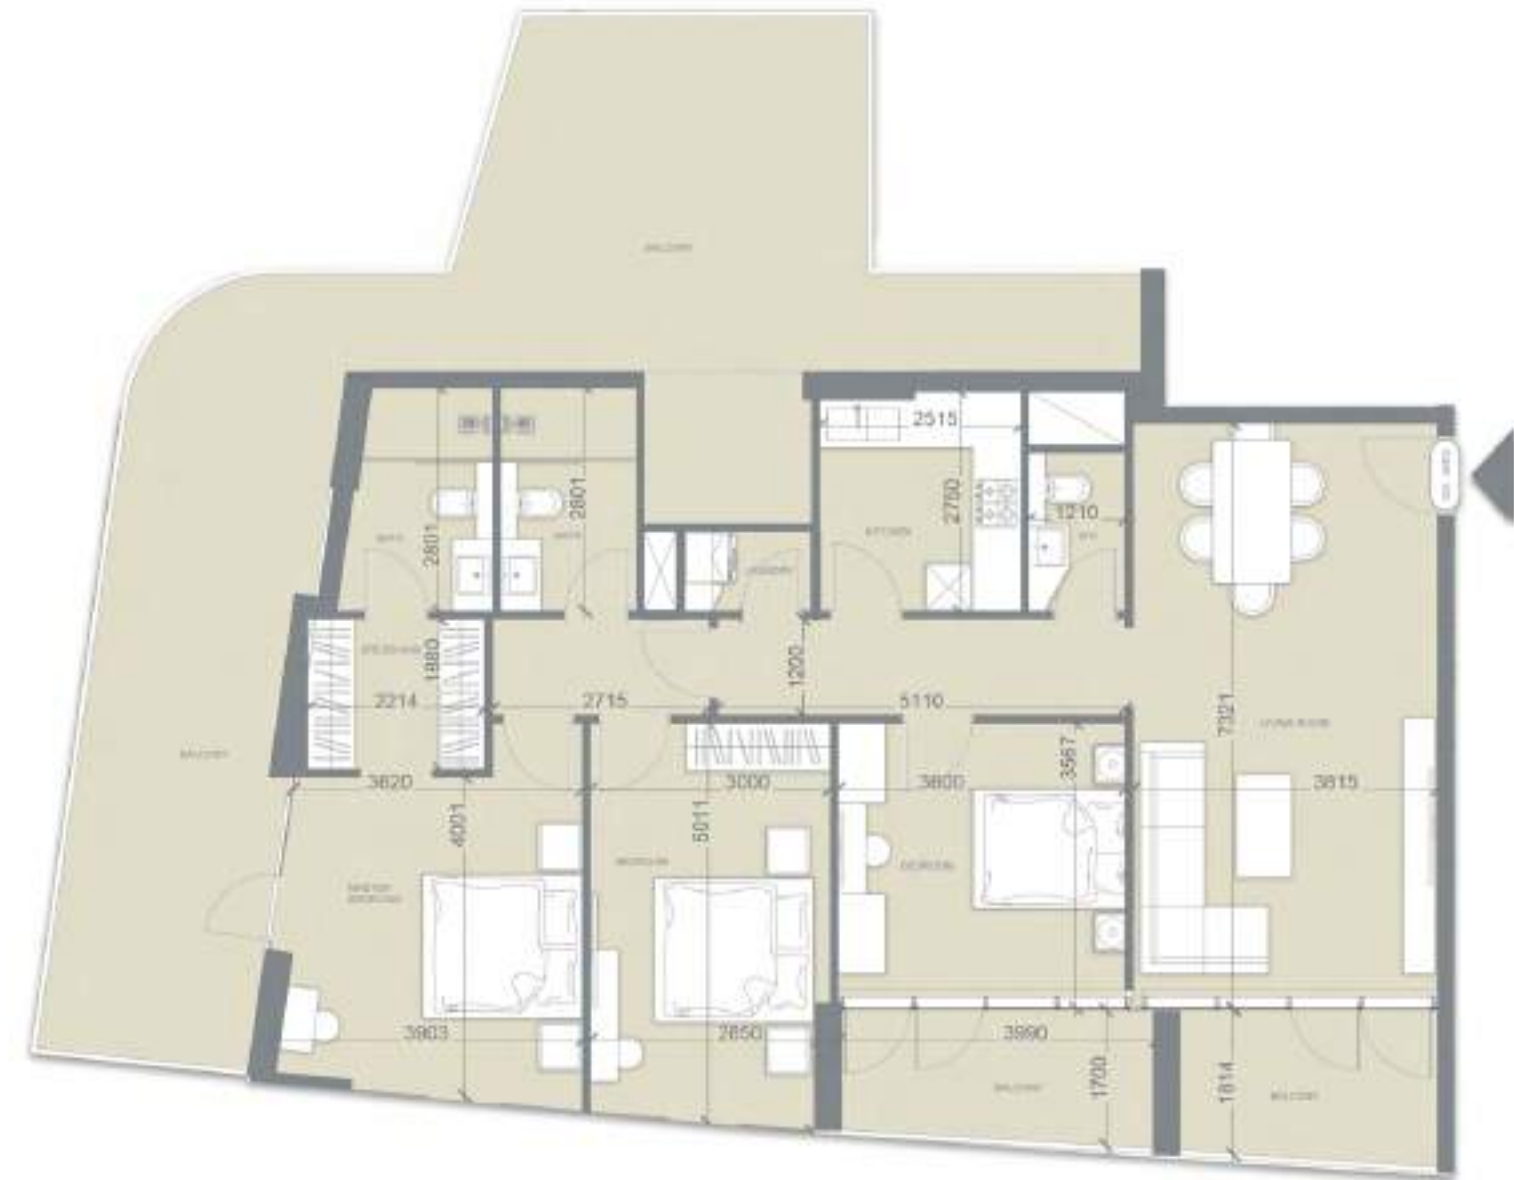

GOLF VISTA HEIGHTS

SUITE AREA:	113.34 SQ.M
BALCONY AREA:	74.29 SQ.M
TOTAL AREA:	187.63 SQ.M

KEY PLAN

GOLF VISTA HEIGHTS

SUITE AREA:	27.28 SQ.M
BALCONY AREA:	0 SQ.M
TOTAL AREA:	27.28 SQ.M

KEY PLAN

GOLF VISTA HEIGHTS

SUITE AREA:	59.87 SQ.M
BALCONY AREA:	0 SQ.M
TOTAL AREA:	59.87 SQ.M

KEY PLAN

GOLF VISTA HEIGHTS

SUITE AREA:	59.9 SQ.M
BALCONY AREA:	0 SQ.M
TOTAL AREA:	59.9 SQ.M

KEY PLAN

GOLF VISTA HEIGHTS

SUITE AREA:	27.13 SQ.M
BALCONY AREA:	0 SQ.M
TOTAL AREA:	27.13 SQ.M

KEY PLAN

GOLF VISTA HEIGHTS

SUITE AREA:	115.96 SQ.M
BALCONY AREA:	58.86 SQ.M
TOTAL AREA:	174.82 SQ.M

KEY PLAN

GOLF VISTA HEIGHTS

SUITE AREA:	33.17 SQ.M
BALCONY AREA:	6.15 SQ.M
TOTAL AREA:	39.32 SQ.M

KEY PLAN