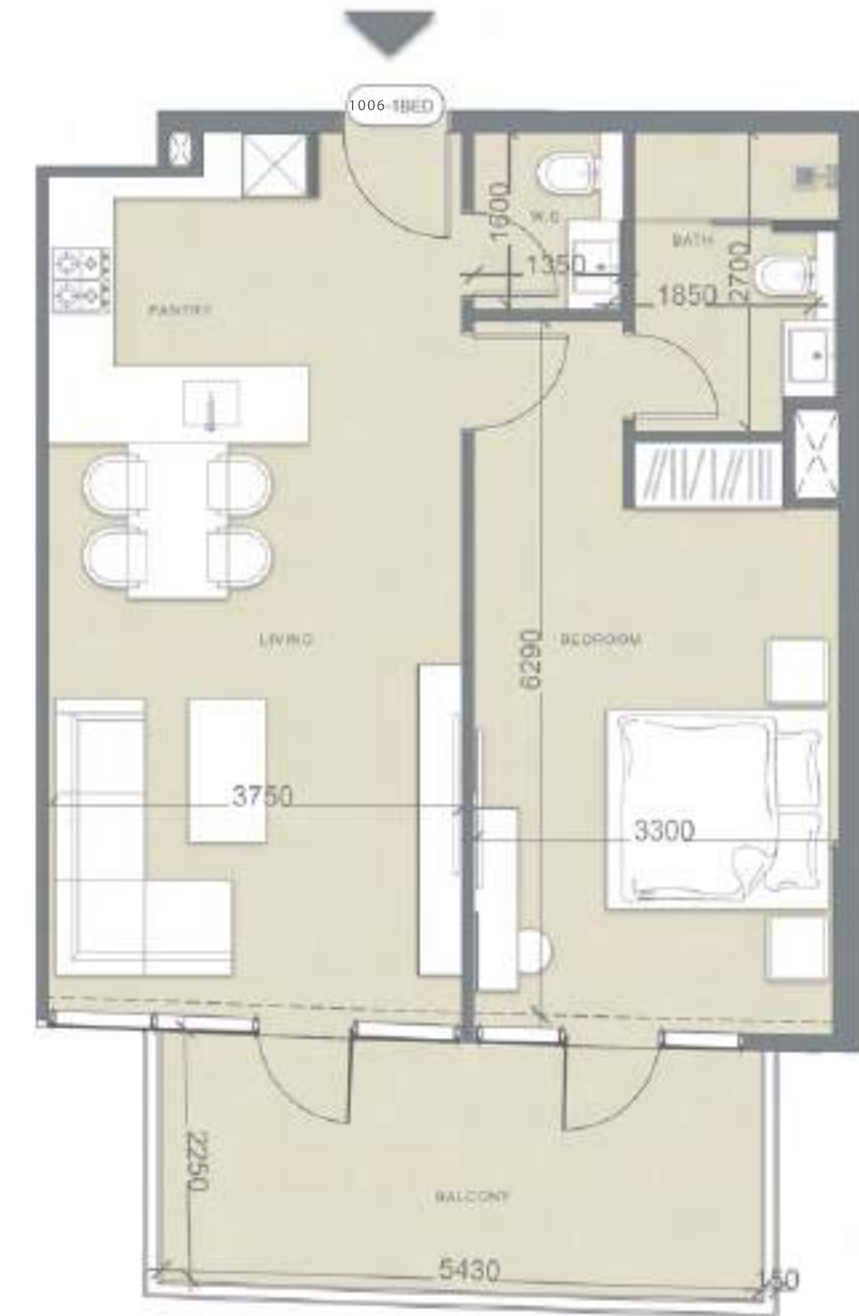

GOLF VISTA HEIGHTS

SUITE AREA:	59.8 SQ.M
BALCONY AREA:	13.46 SQ.M
TOTAL AREA:	73.26 SQ.M

KEY PLAN