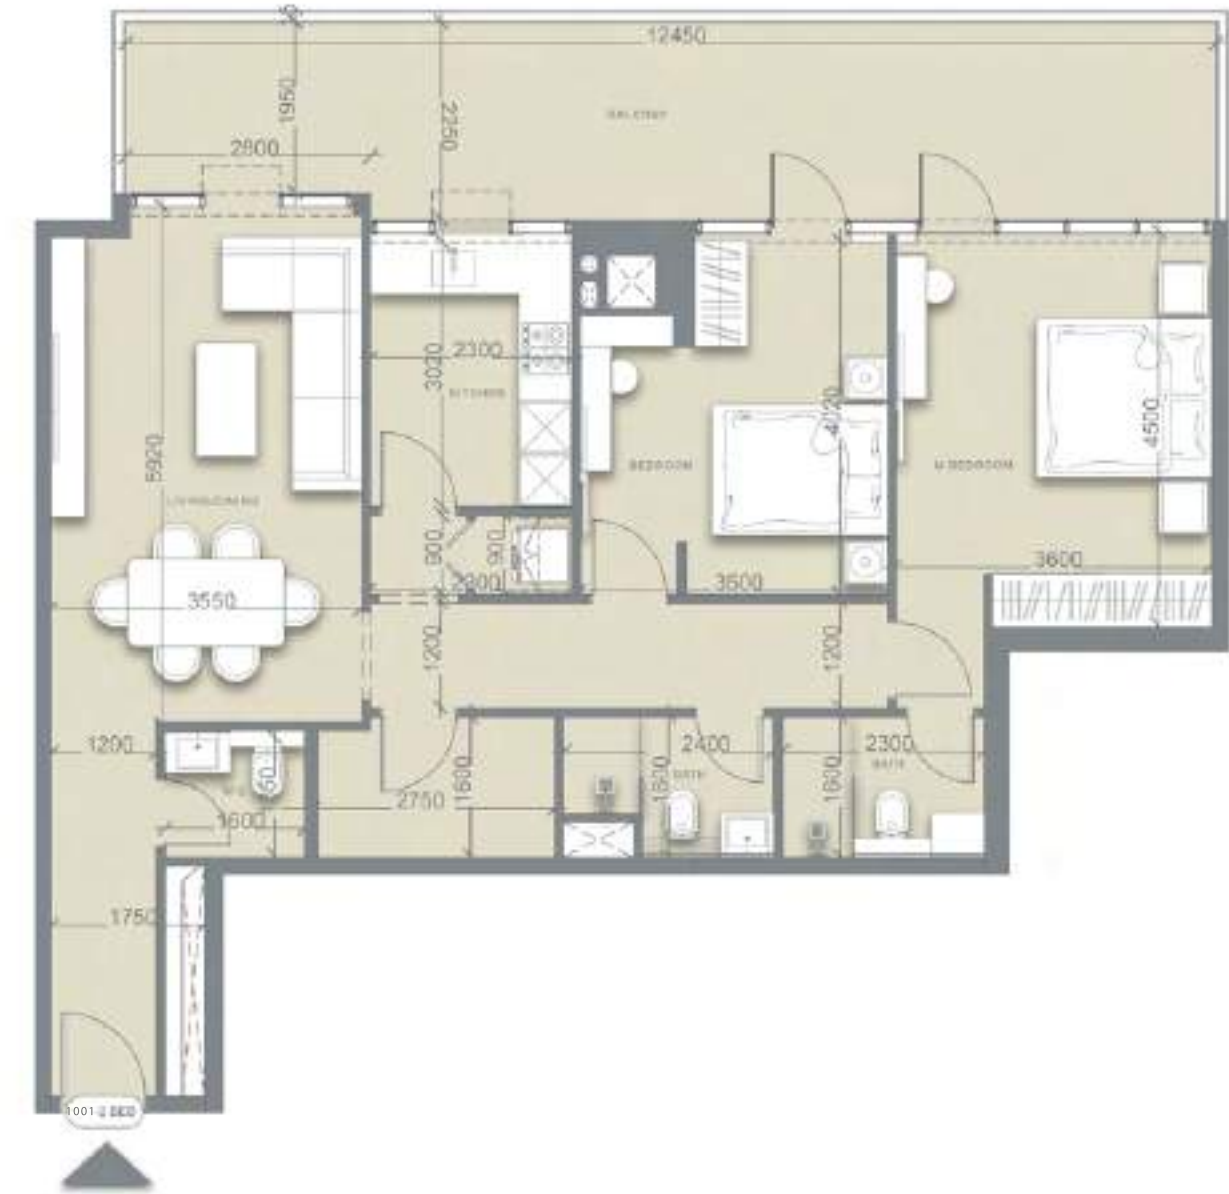

KEY PLAN

GOLF VISTA HEIGHTS

SUITE AREA:	73.11 SQ.M
BALCONY AREA:	23.52 SQ.M
TOTAL AREA:	96.63 SQ.M

KEY PLAN

GOLF VISTA HEIGHTS

SUITE AREA:	95.31 SQ.M
BALCONY AREA:	29.72 SQ.M
TOTAL AREA:	125.03 SQ.M

KEY PLAN