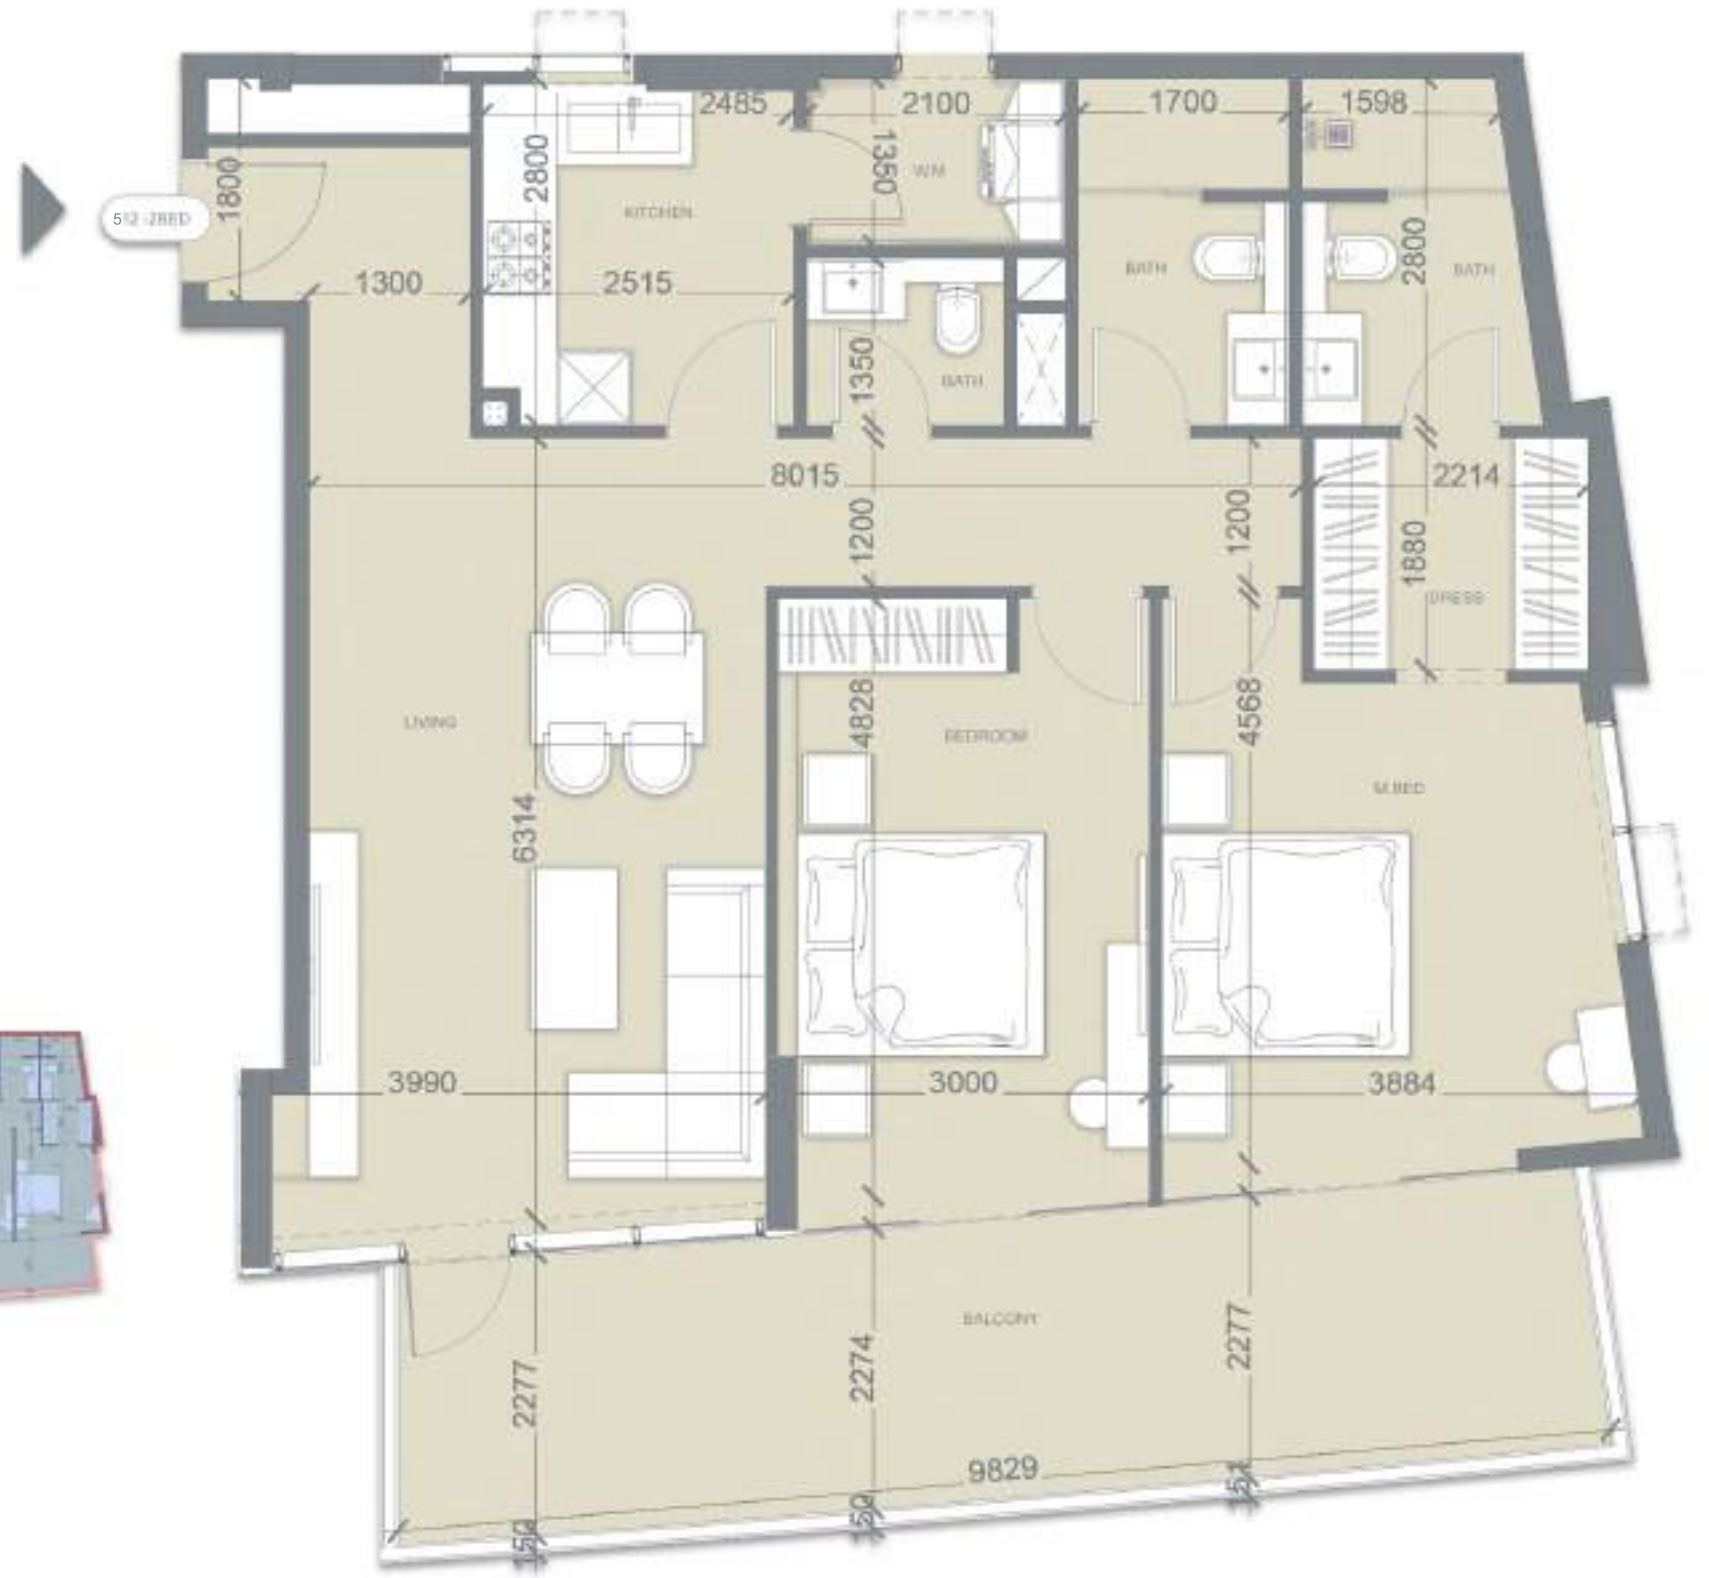

SUITE AREA:	28.76 SQ.M
BALCONY AREA:	5.98 SQ.M
TOTAL AREA:	34.74 SQ.M

KEY PLAN

GOLF VISTA HEIGHTS

SUITE AREA:	97.35 SQ.M
BALCONY AREA:	23.77 SQ.M
TOTAL AREA:	121.12 SQ.M

KEY PLAN

GOLF VISTA HEIGHTS

SUITE AREA:	59.37 SQ.M
BALCONY AREA:	13.94 SQ.M
TOTAL AREA:	73.31 SQ.M

KEY PLAN

GOLF VISTA HEIGHTS

SUITE AREA:	34.48 SQ.M
BALCONY AREA:	6.07 SQ.M
TOTAL AREA:	40.55 SQ.M

KEY PLAN

GOLF VISTA HEIGHTS

SUITE AREA:	73.05 SQ.M
BALCONY AREA:	23.53 SQ.M
TOTAL AREA:	96.58 SQ.M

KEY PLAN

GOLF VISTA HEIGHTS