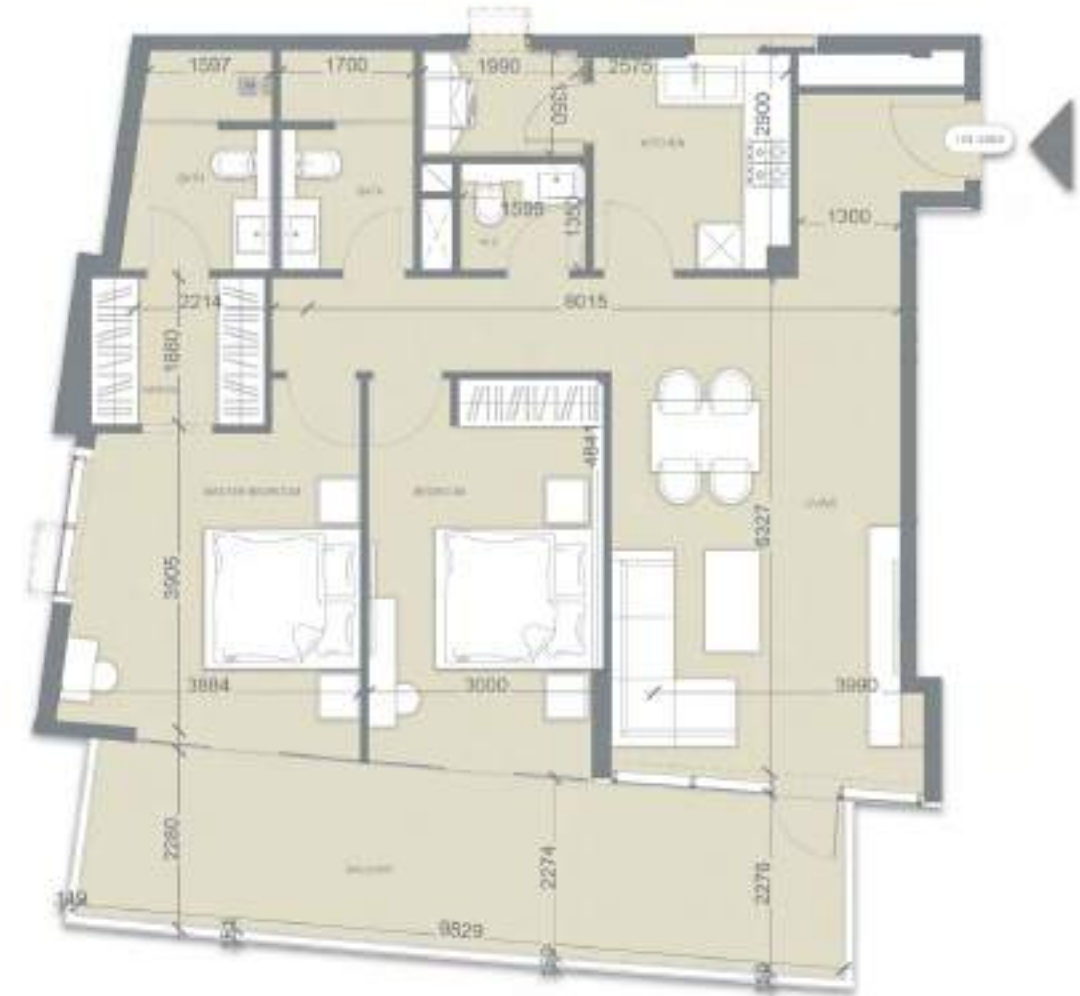

SUITE AREA:	58.9 SQ.M
BALCONY AREA:	13.9 SQ.M
TOTAL AREA:	72.8 SQ.M

KEY PLAN

GOLF VISTA HEIGHTS

SUITE AREA:	97.57 SQ.M
BALCONY AREA:	23.76 SQ.M
TOTAL AREA:	121.33 SQ.M

KEY PLAN

GOLF VISTA HEIGHTS

SUITE AREA:	28.67 SQ.M
BALCONY AREA:	5.98 SQ.M
TOTAL AREA:	34.65 SQ.M

KEY PLAN

GOLF VISTA HEIGHTS

SUITE AREA:	27.14 SQ.M
BALCONY AREA:	7.03 SQ.M
TOTAL AREA:	34.17 SQ.M

KEY PLAN

GOLF VISTA HEIGHTS

SUITE AREA:	59.8 SQ.M
BALCONY AREA:	13.46 SQ.M
TOTAL AREA:	73.26 SQ.M

KEY PLAN

GOLF VISTA HEIGHTS