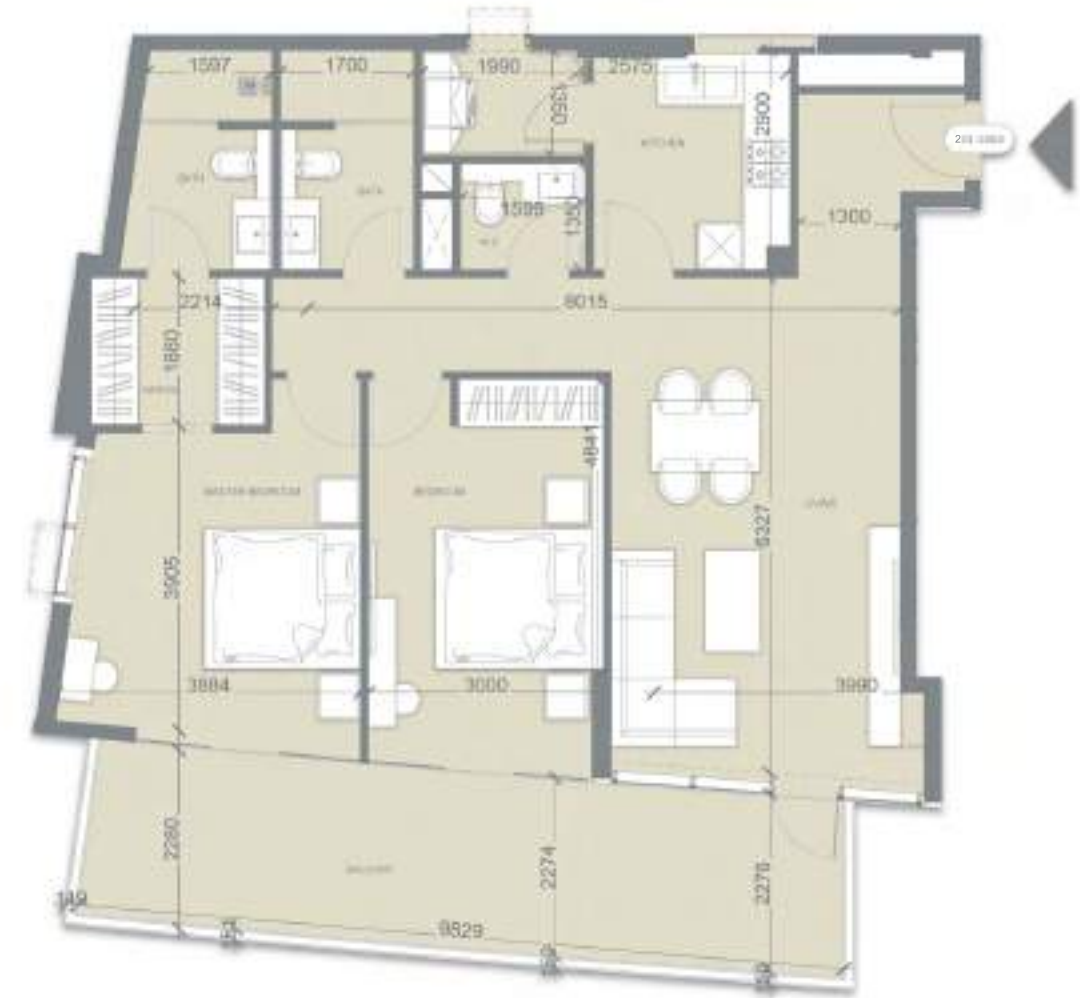

GOLF VISTA HEIGHTS

SUITE AREA:	58.91 SQ.M
BALCONY AREA:	13.9 SQ.M
TOTAL AREA:	72.81 SQ.M

KEY PLAN

GOLF VISTA HEIGHTS

SUITE AREA:	97.49 SQ.M
BALCONY AREA:	23.77 SQ.M
TOTAL AREA:	121.26 SQ.M

KEY PLAN

GOLF VISTA HEIGHTS