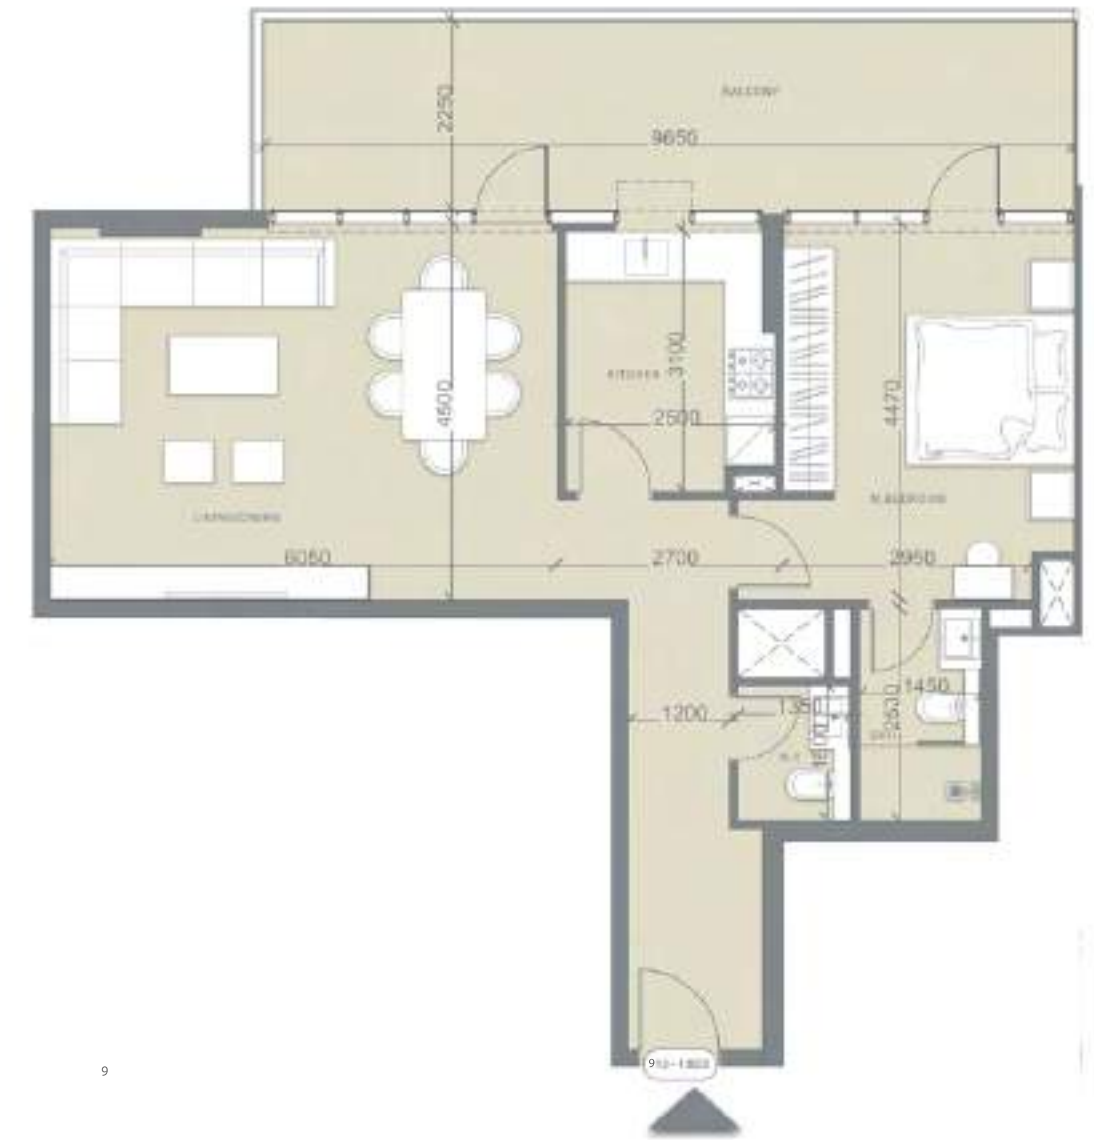

GOLF VISTA HEIGHTS

SUITE AREA:	73.11 SQ.M
BALCONY AREA:	23.52 SQ.M
TOTAL AREA:	96.63 SQ.M

KEY PLAN