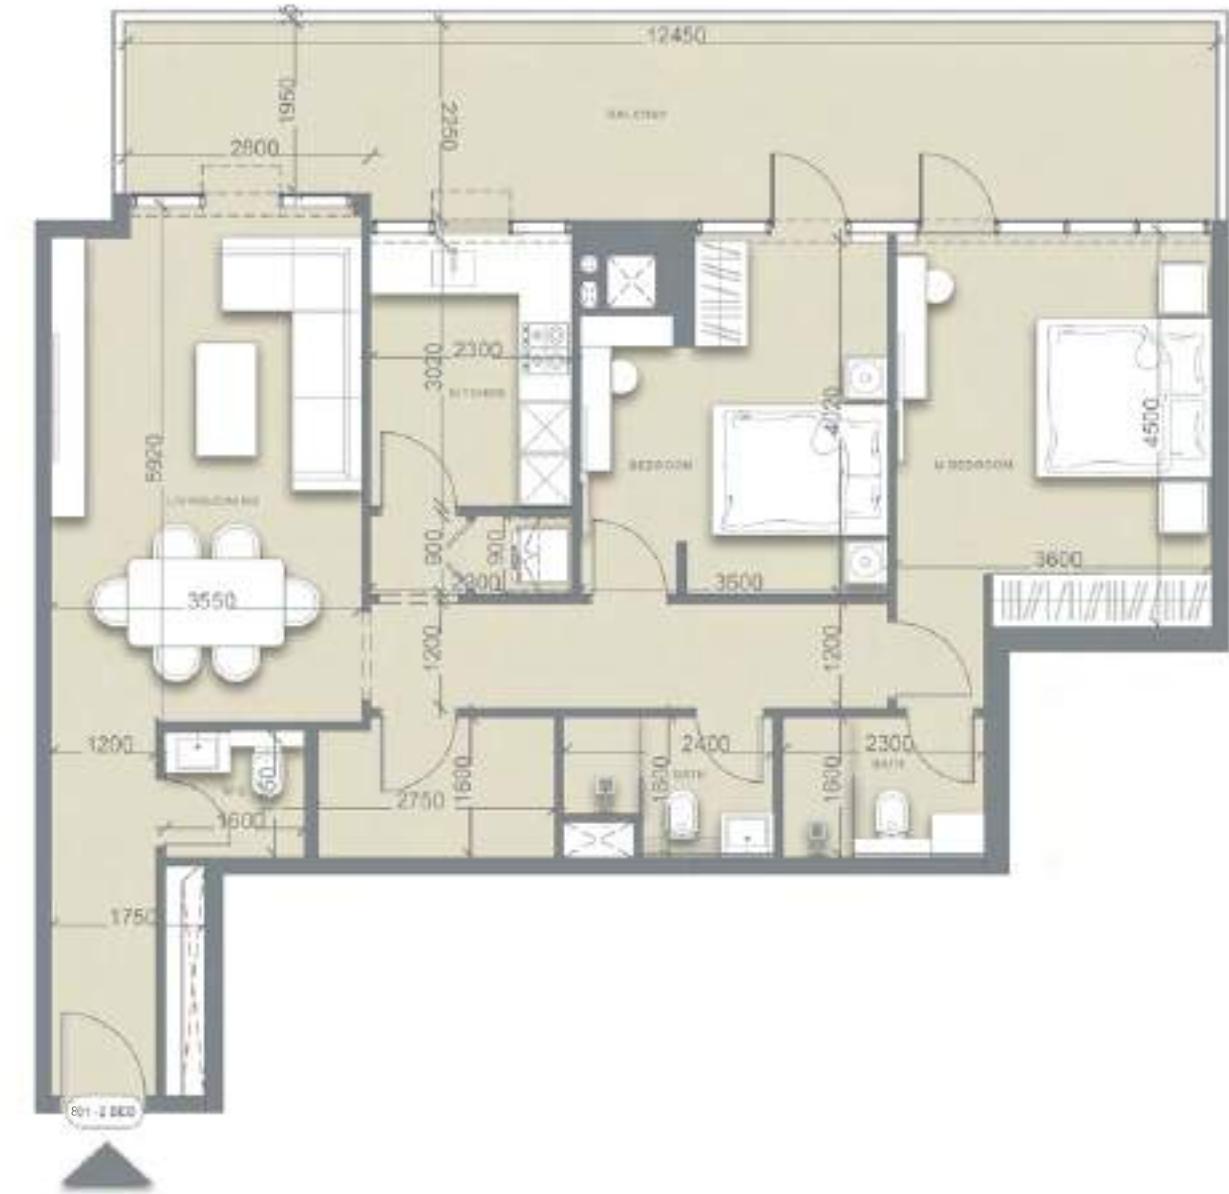

GOLF VISTA HEIGHTS

SUITE AREA:	95.31 SQ.M
BALCONY AREA:	29.72 SQ.M
TOTAL AREA:	125.03 SQ.M

KEY PLAN