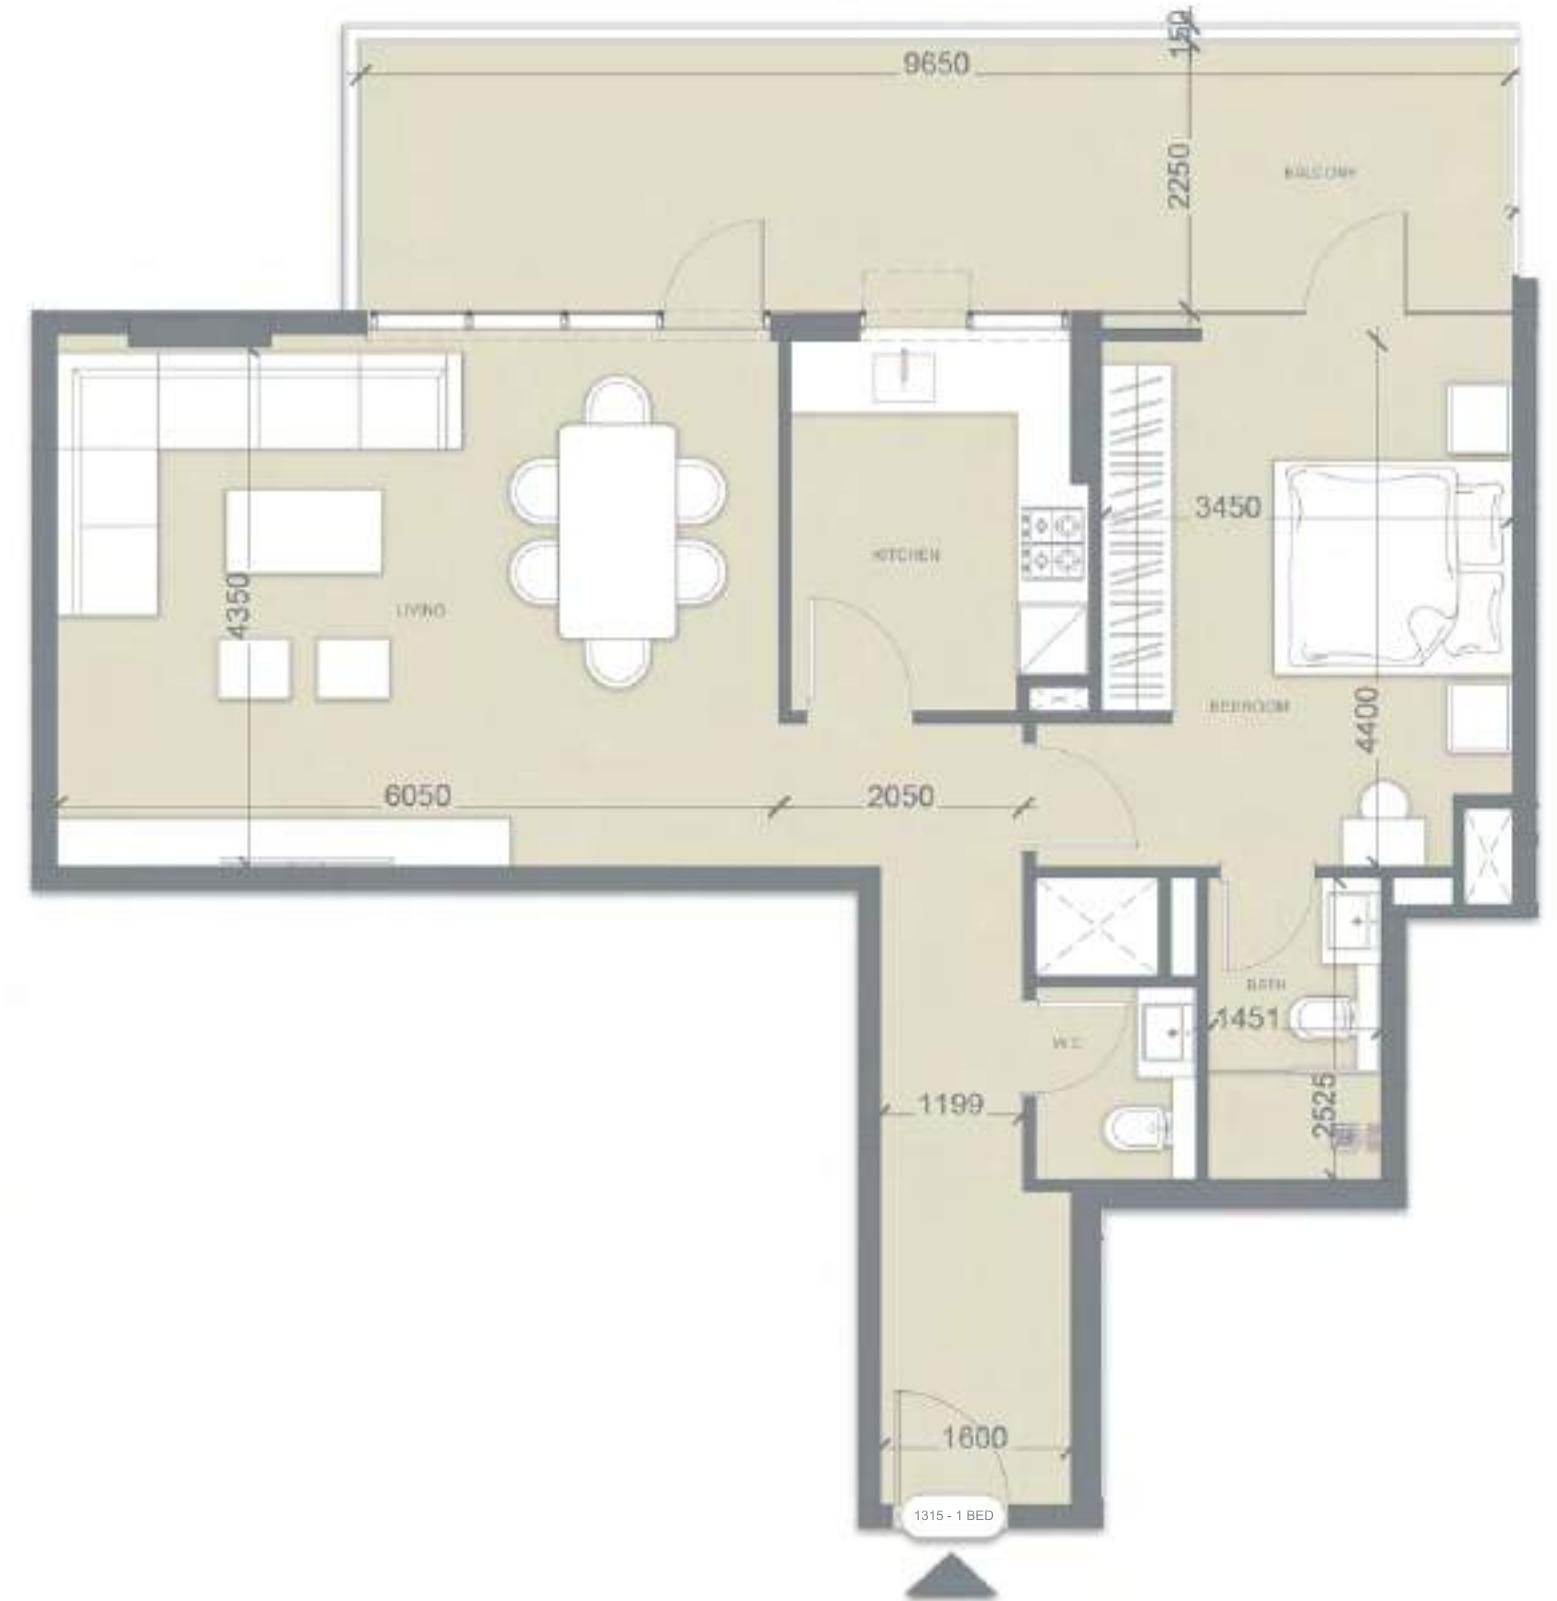

GOLF VISTA HEIGHTS

SUITE AREA:	73.11 SQ.M
BALCONY AREA:	23.52 SQ.M
TOTAL AREA:	96.63 SQ.M

KEY PLAN