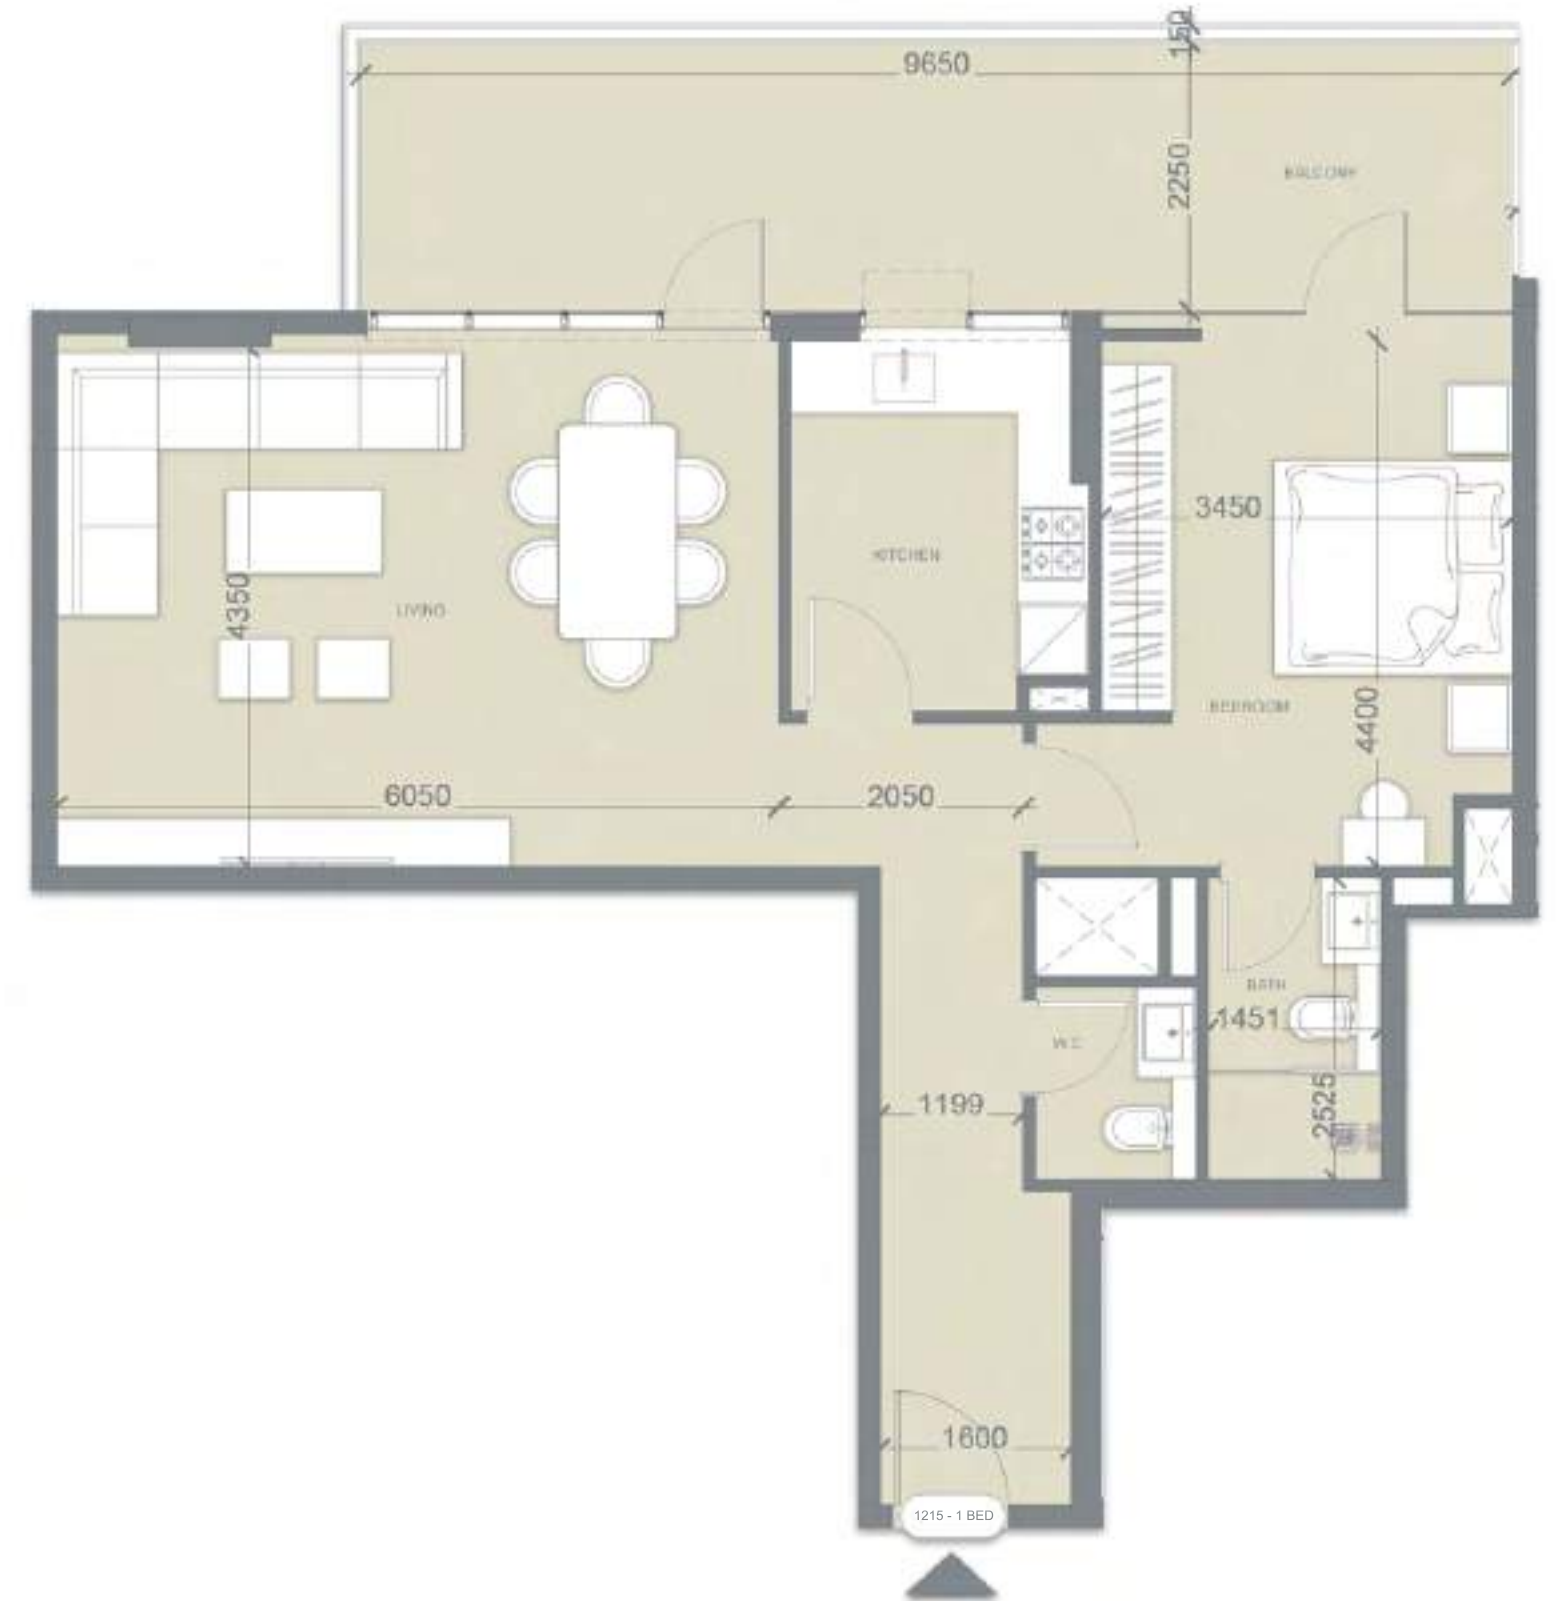

KEY PLAN

GOLF VISTA HEIGHTS

SUITE AREA:	34.49 SQ.M
BALCONY AREA:	6.06 SQ.M
TOTAL AREA:	40.55 SQ.M

KEY PLAN

GOLF VISTA HEIGHTS

SUITE AREA:	73.11 SQ.M
BALCONY AREA:	23.52 SQ.M
TOTAL AREA:	96.63 SQ.M

KEY PLAN

GOLF VISTA HEIGHTS