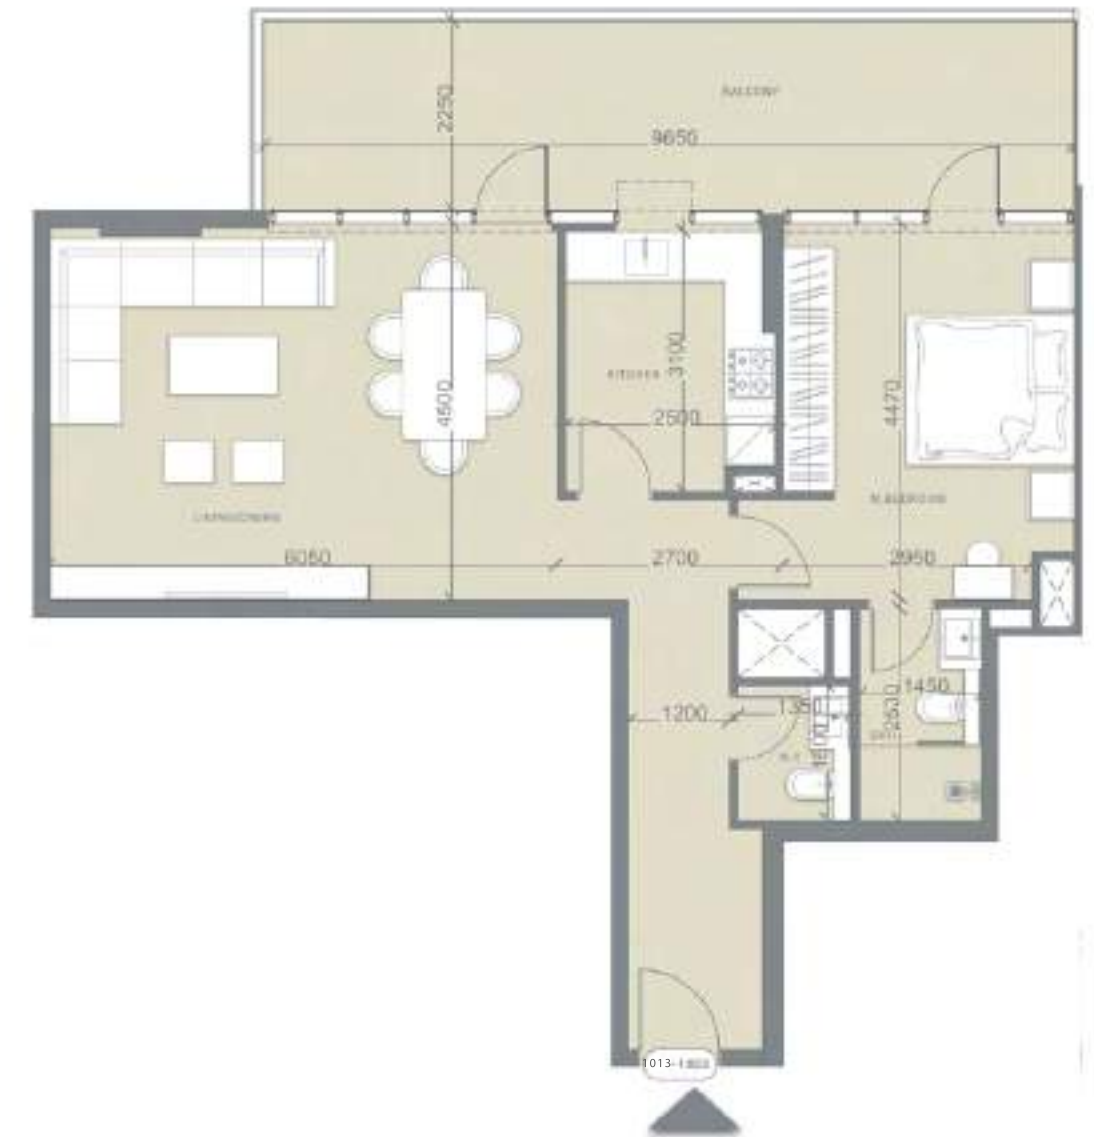

GOLF VISTA HEIGHTS

SUITE AREA:	73.11 SQ.M
BALCONY AREA:	23.52 SQ.M
TOTAL AREA:	96.63 SQ.M

KEY PLAN