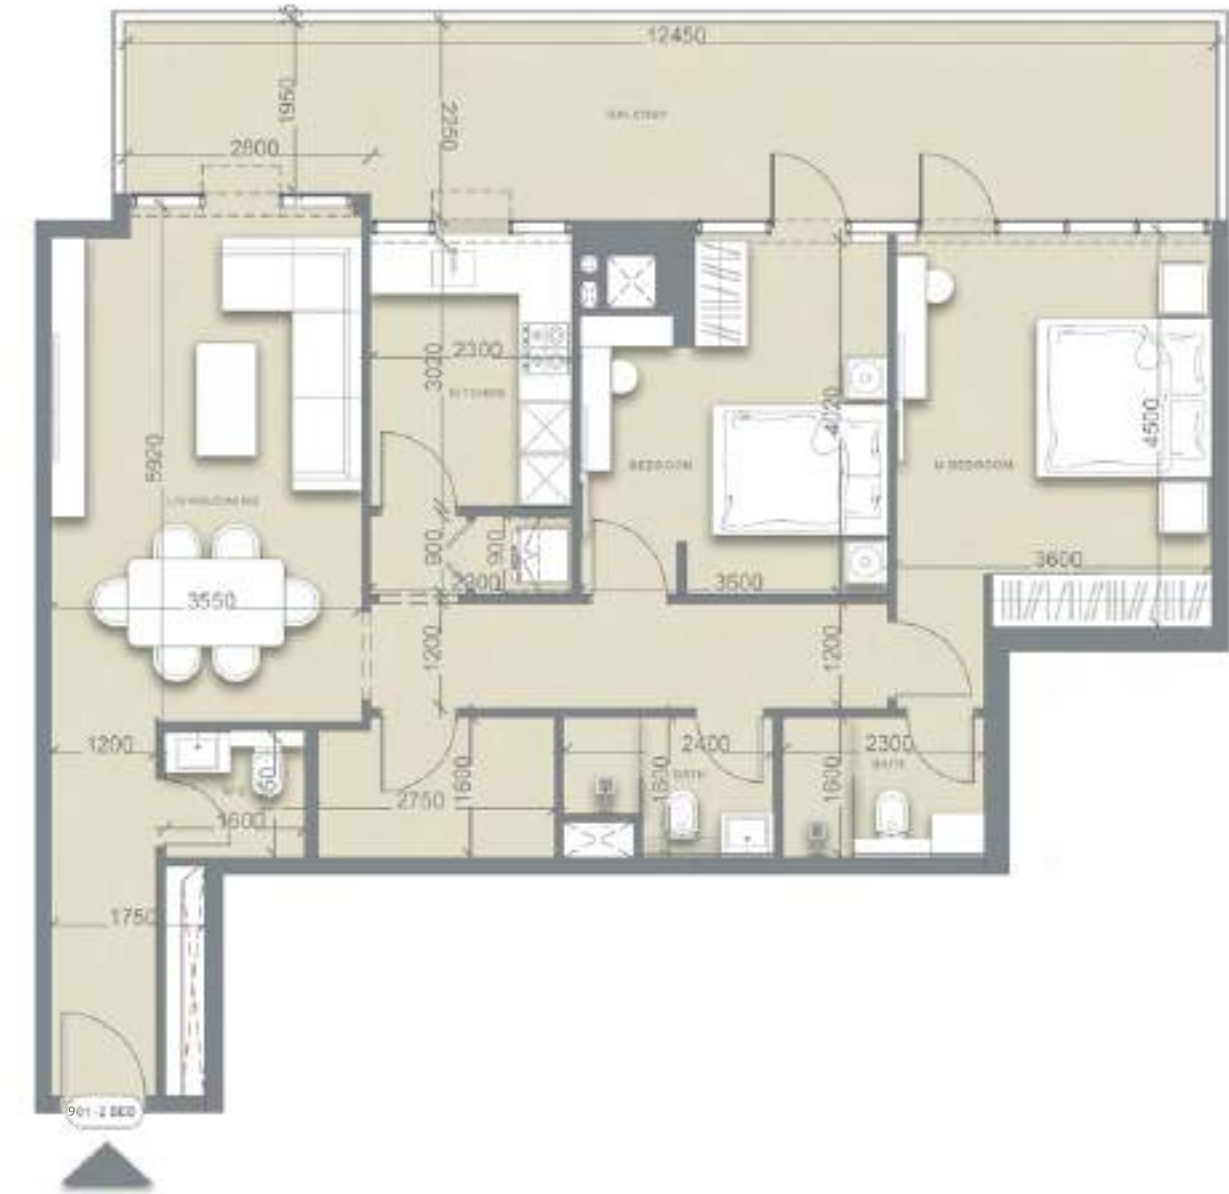

GOLF VISTA HEIGHTS

SUITE AREA:	95.31 SQ.M
BALCONY AREA:	29.72 SQ.M
TOTAL AREA:	125.03 SQ.M

KEY PLAN