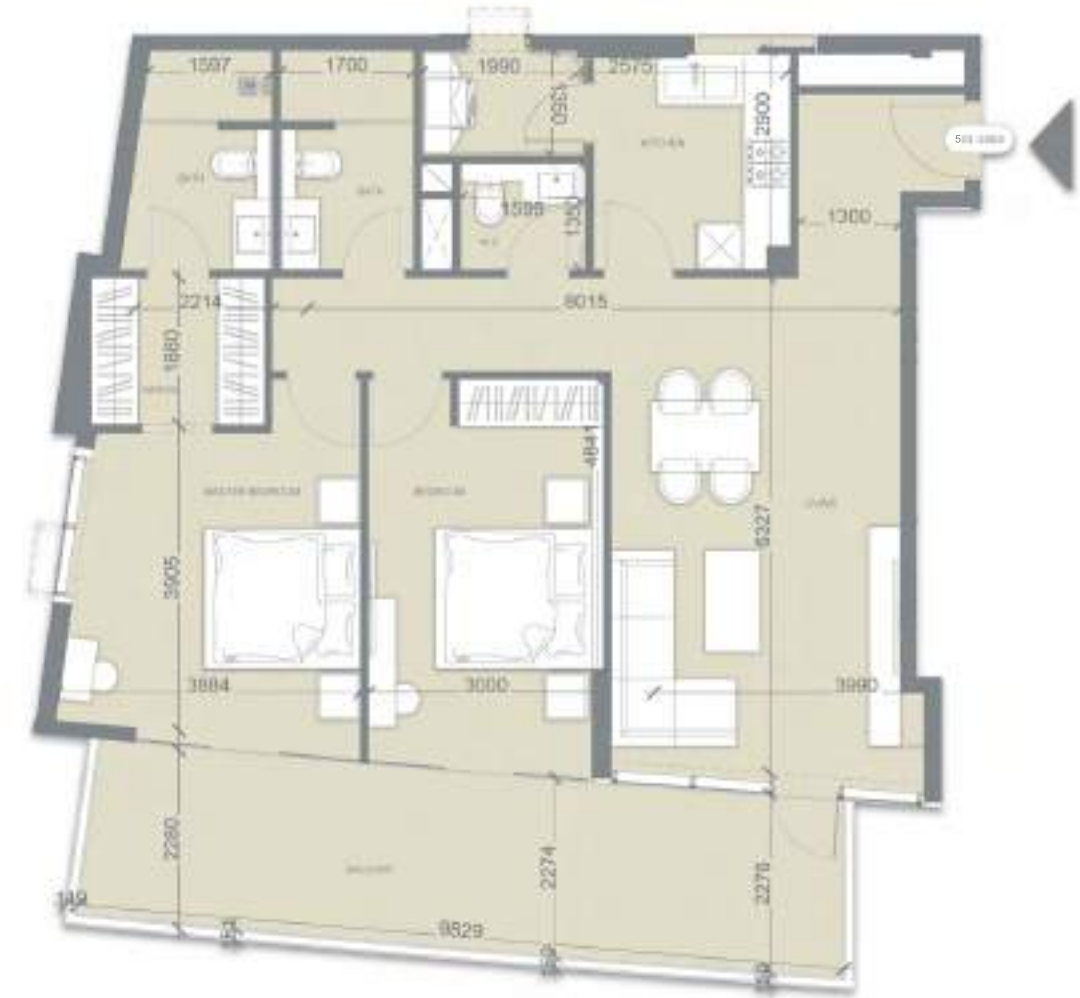

SUITE AREA:	95.27 SQ.M
BALCONY AREA:	29.72 SQ.M
TOTAL AREA:	124.99 SQ.M

KEY PLAN

GOLF VISTA HEIGHTS

SUITE AREA:	58.87 SQ.M
BALCONY AREA:	13.91 SQ.M
TOTAL AREA:	72.78 SQ.M

KEY PLAN

GOLF VISTA HEIGHTS

SUITE AREA:	97.36 SQ.M
BALCONY AREA:	23.78 SQ.M
TOTAL AREA:	121.14 SQ.M

KEY PLAN

GOLF VISTA HEIGHTS

SUITE AREA:	28.76 SQ.M
BALCONY AREA:	5.98 SQ.M
TOTAL AREA:	34.74 SQ.M

KEY PLAN

GOLF VISTA HEIGHTS

SUITE AREA:	27.17 SQ.M
BALCONY AREA:	7.03 SQ.M
TOTAL AREA:	34.2 SQ.M

KEY PLAN

GOLF VISTA HEIGHTS