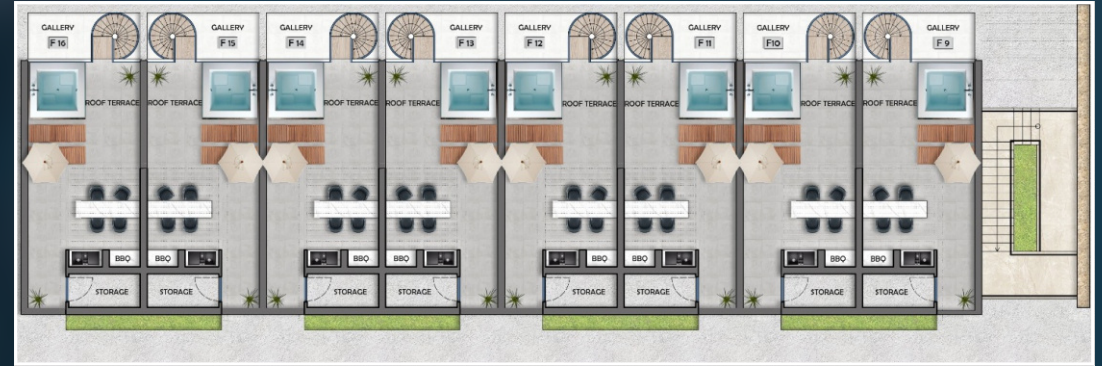

2+1 Homes

A Block - Ground Floor

Studio (with Garden)
60m² + 10m²

A Block - First Floor

1 Bedroom Loft (with Roof Terrace)
126m²

A Block - Mezzanine Floor

1 Bedroom Loft (with Roof Terrace)
126m²

A Block - Roof Terrace Floor 1 Bedroom Loft (with Roof Terrace) 126m²