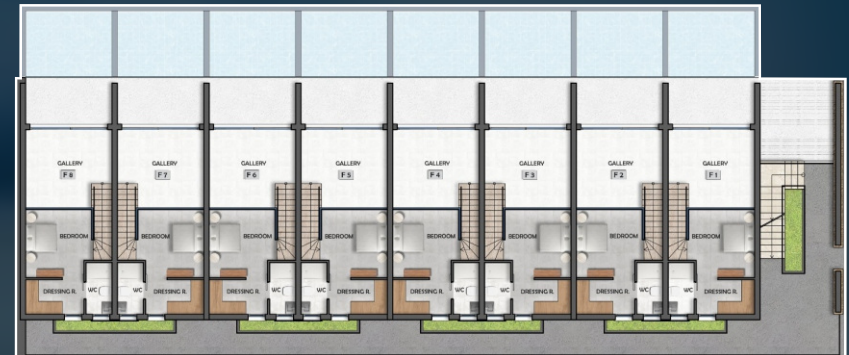

B Block - Grpund Floor

1 Bedroom Loft (with Pool)

56m² + 16m²

B Block - Mezzanine Floor

1 Bedroom Loft (with Pool)

86m² + 16m²

B Block - First Floor

Studio (with Roof Terrace)