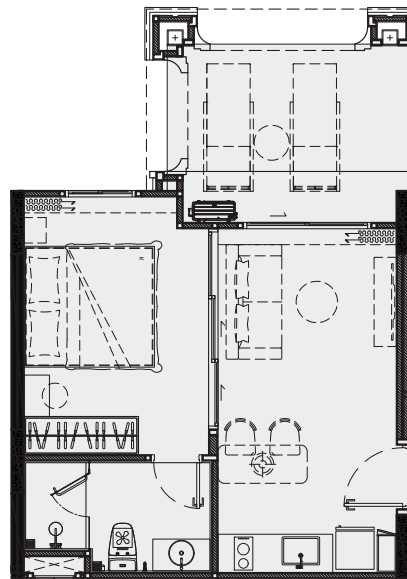

UNIT PLAN

the **TITLE**
LEGENDARY
BANG-TAO

1ST FLOOR

1 BEDROOM
44 SQ.M.

3RD FLOOR