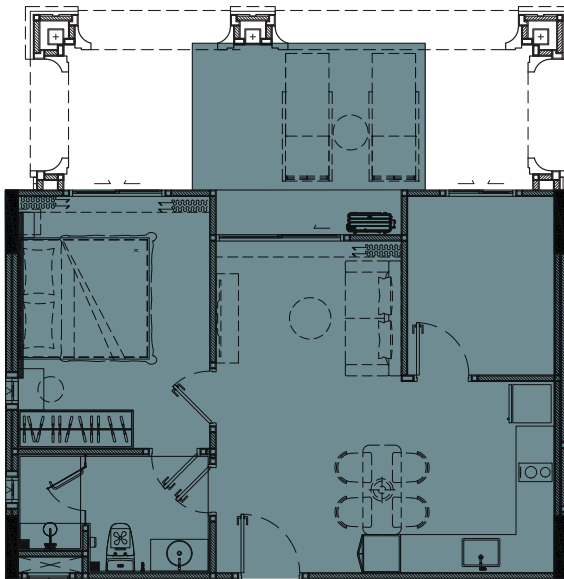

UNIT PLAN

the TITLE
LEGENDARY
BANG-TAO

1ST FLOOR

1 BEDROOM PLUS
60 SQ.M.

3RD FLOOR