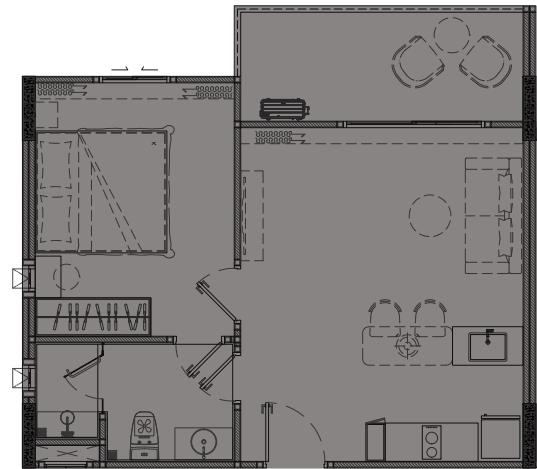

# UNIT PLAN

*the* TITLE  
**LEGENDARY**  
BANG-TAO

1<sup>ST</sup> FLOOR

**1 BEDROOM LEGEND**  
57 SQ.M.

3<sup>RD</sup> FLOOR

**1 BEDROOM LEGEND**  
54 SQ.M.

2<sup>ND</sup>, 4<sup>TH</sup> - 7<sup>TH</sup> FLOOR