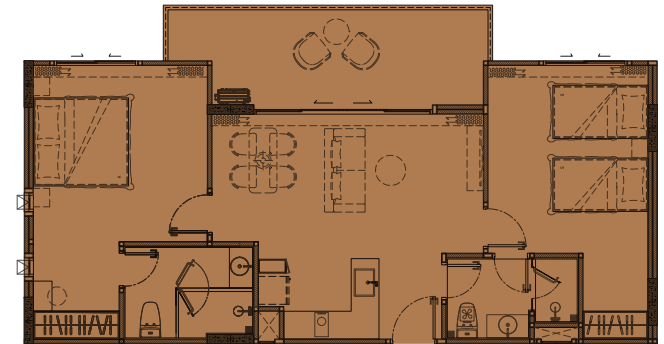

# UNIT PLAN

*the* **TITLE**  
**LEGENDARY**  
BANG-TAO

1<sup>ST</sup> FLOOR

3<sup>RD</sup> FLOOR

2<sup>ND</sup>, 4<sup>TH</sup> - 7<sup>TH</sup> FLOOR

**2 BEDROOM LEGEND**  
94 SQ.M.

**2 BEDROOM LEGEND**  
87 SQ.M.