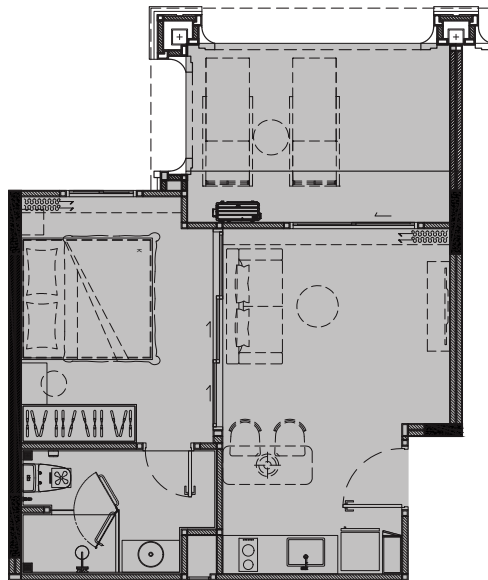

UNIT PLAN

the **TITLE**
LEGENDARY
BANG-TAO

1ST FLOOR

1 BEDROOM MAX
49 SQ.M.

3RD FLOOR