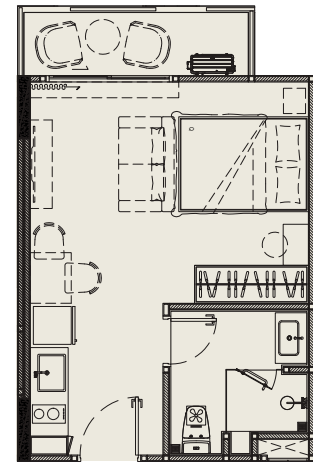

# UNIT PLAN

*the* TITLE  
**LEGENDARY**  
BANG-TAO

1<sup>ST</sup> FLOOR

**STUDIO**  
36 SQ.M.

3<sup>RD</sup> FLOOR

**STUDIO**  
31 SQ.M.

2<sup>ND</sup>, 4<sup>TH</sup> - 7<sup>TH</sup> FLOOR

**STUDIO**  
31 SQ.M.