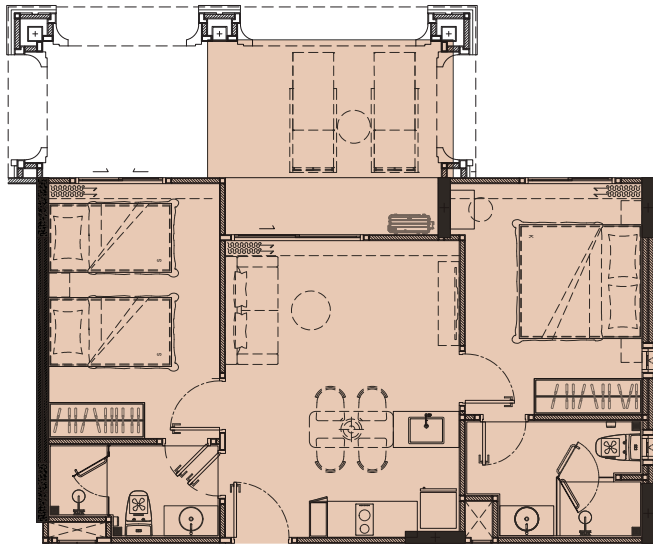

UNIT PLAN

the TITLE
LEGENDARY
BANG-TAO

1ST FLOOR

3RD FLOOR

2ND, 4TH - 7TH FLOOR

2 BEDROOM
70 SQ.M.