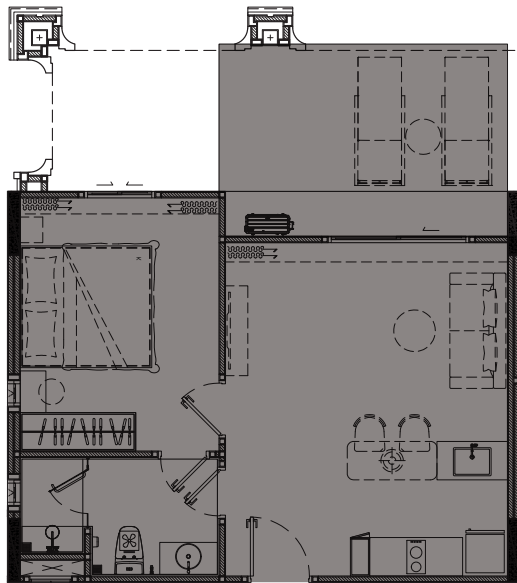

UNIT PLAN

the TITLE
LEGENDARY
BANG-TAO

1ST FLOOR

1 BEDROOM LEGEND
57 SQ.M.

3RD FLOOR