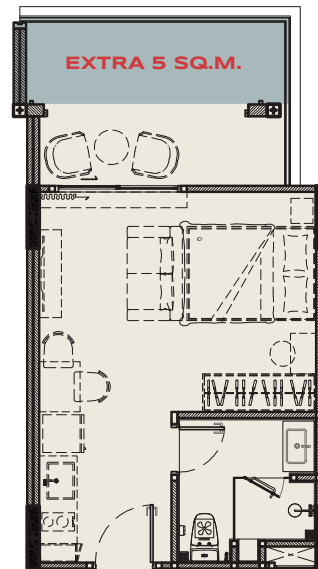

# UNIT PLAN

*the* TITLE  
**LEGENDARY**  
BANG-TAO

1<sup>ST</sup> FLOOR

**STUDIO**  
36 SQ.M.

3<sup>RD</sup> FLOOR

**STUDIO**  
31 SQ.M.

2<sup>ND</sup>, 4<sup>TH</sup> - 7<sup>TH</sup> FLOOR

**STUDIO**  
31 SQ.M.