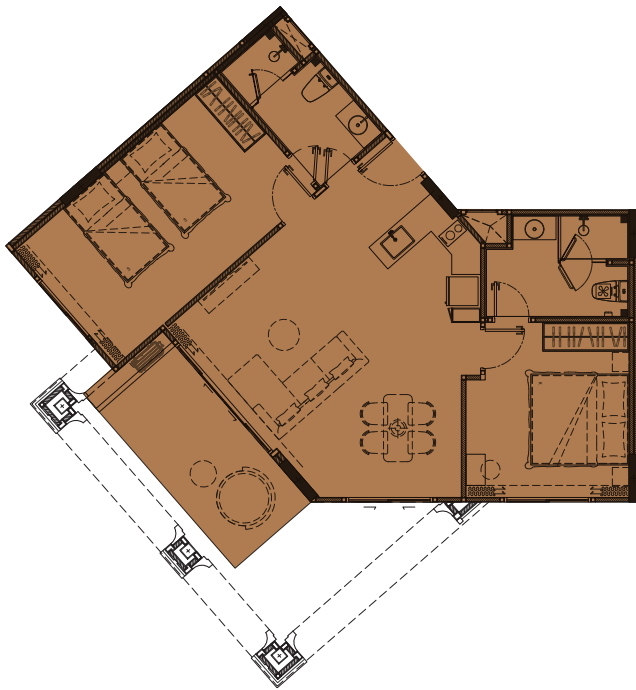

UNIT PLAN

the **TITLE**
LEGENDARY
BANG-TAO

1ST FLOOR

3RD FLOOR

2ND, 4TH - 7TH FLOOR

2 BEDROOM LEGEND
87 SQ.M.