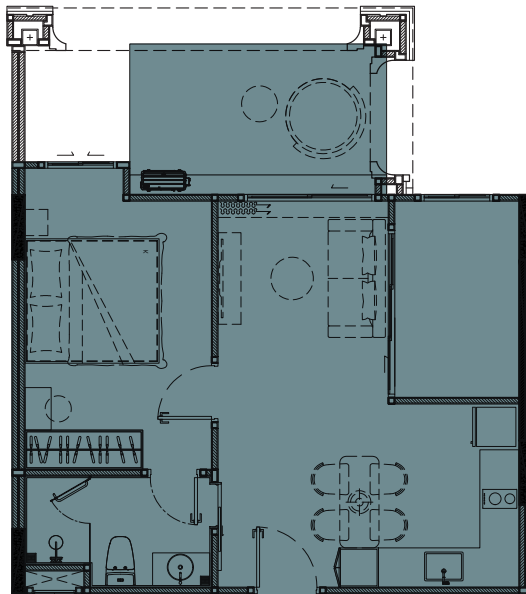

UNIT PLAN

the TITLE
LEGENDARY
BANG-TAO

1ST FLOOR

1 BEDROOM PLUS
56 SQ.M.

3RD FLOOR