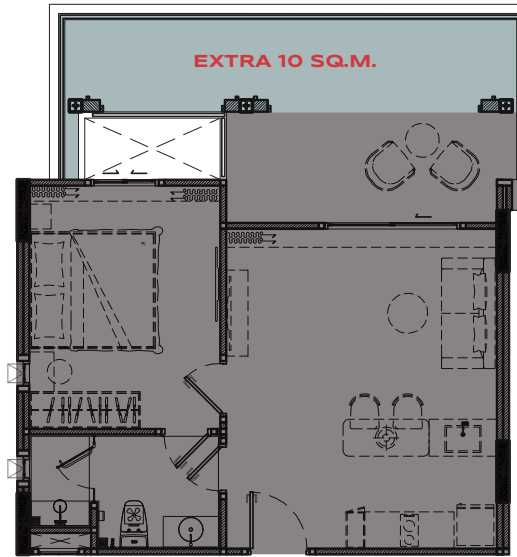

# UNIT PLAN

*the* TITLE  
**LEGENDARY**  
BANG-TAO

1<sup>ST</sup> FLOOR

**1 BEDROOM LEGEND**  
57 SQ.M.

3<sup>RD</sup> FLOOR

**1 BEDROOM LEGEND**  
54 SQ.M.

2<sup>ND</sup>, 4<sup>TH</sup> - 7<sup>TH</sup> FLOOR