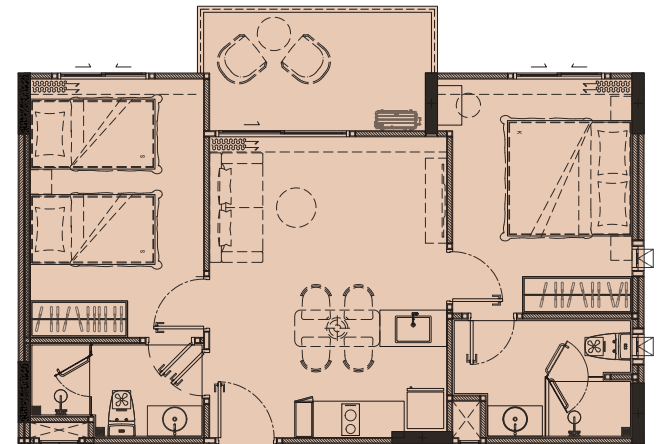

# UNIT PLAN

*the* TITLE  
**LEGENDARY**  
BANG-TAO

1<sup>ST</sup> FLOOR

3<sup>RD</sup> FLOOR

2<sup>ND</sup>, 4<sup>TH</sup> - 7<sup>TH</sup> FLOOR

**2 BEDROOM**  
70 SQ.M.

**2 BEDROOM**  
65 SQ.M.

**2 BEDROOM**  
65 SQ.M.