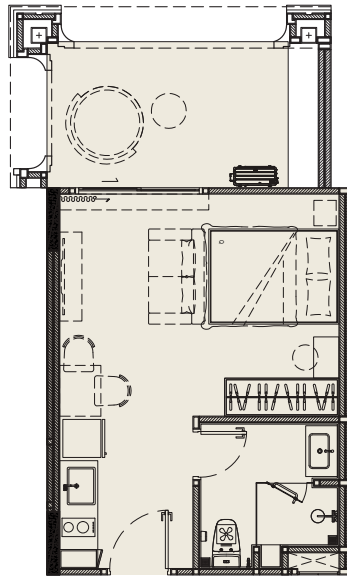

# BUILDING I

the **TITLE**  
**LEGENDARY**  
 BANG-TAO

1<sup>ST</sup> FLOOR

2<sup>ND</sup> FLOOR

3<sup>RD</sup> FLOOR

4<sup>TH</sup> - 6<sup>TH</sup> FLOOR

7<sup>TH</sup> FLOOR

# UNIT PLAN

*the* TITLE  
**LEGENDARY**  
BANG-TAO

1<sup>ST</sup> FLOOR

**STUDIO**  
36 SQ.M.

3<sup>RD</sup> FLOOR

**STUDIO**  
31 SQ.M.

2<sup>ND</sup>, 4<sup>TH</sup> - 7<sup>TH</sup> FLOOR

**STUDIO**  
31 SQ.M.