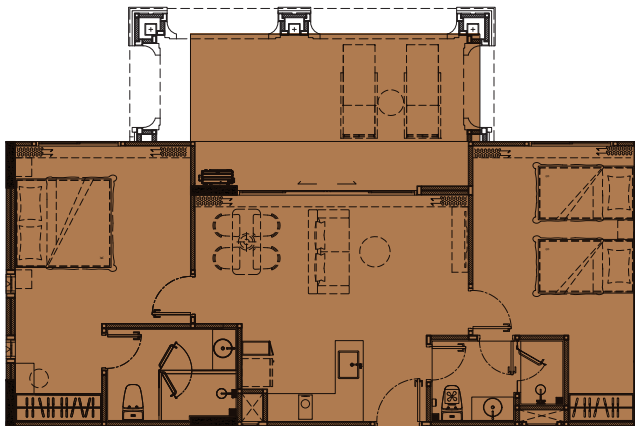

UNIT PLAN

the **TITLE**
LEGENDARY
BANG-TAO

1ST FLOOR

3RD FLOOR

2ND, 4TH - 7TH FLOOR

2 BEDROOM LEGEND
94 SQ.M.