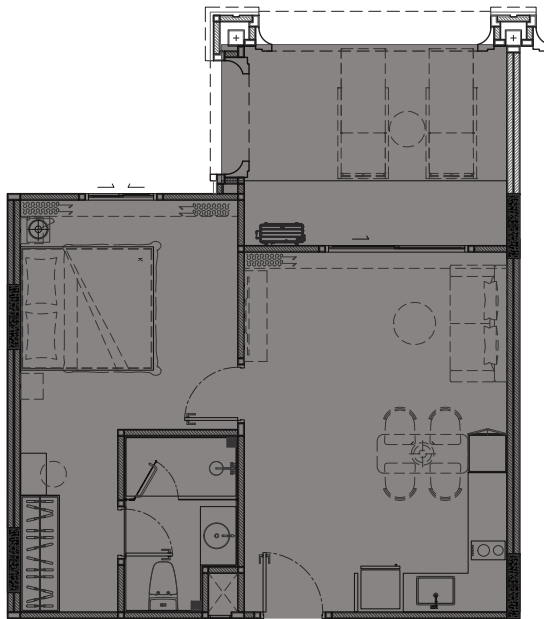

UNIT PLAN

the **TITLE**
LEGENDARY
BANG-TAO

1ST FLOOR

1 BEDROOM LEGEND
60 SQ.M.