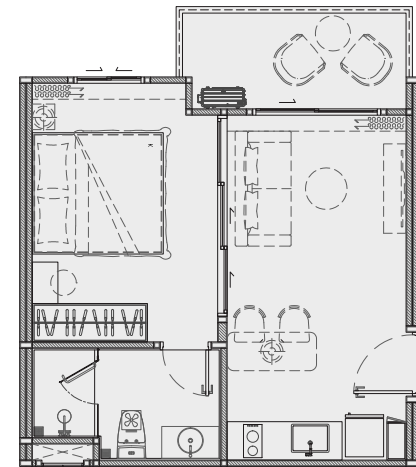

# UNIT PLAN

*the* **TITLE**  
**LEGENDARY**  
BANG-TAO

1<sup>ST</sup> FLOOR

**1 BEDROOM**  
44 SQ.M.

3<sup>RD</sup> FLOOR

**1 BEDROOM**  
40 SQ.M.

2<sup>ND</sup>, 4<sup>TH</sup> - 7<sup>TH</sup> FLOOR

**1 BEDROOM**  
40 SQ.M.