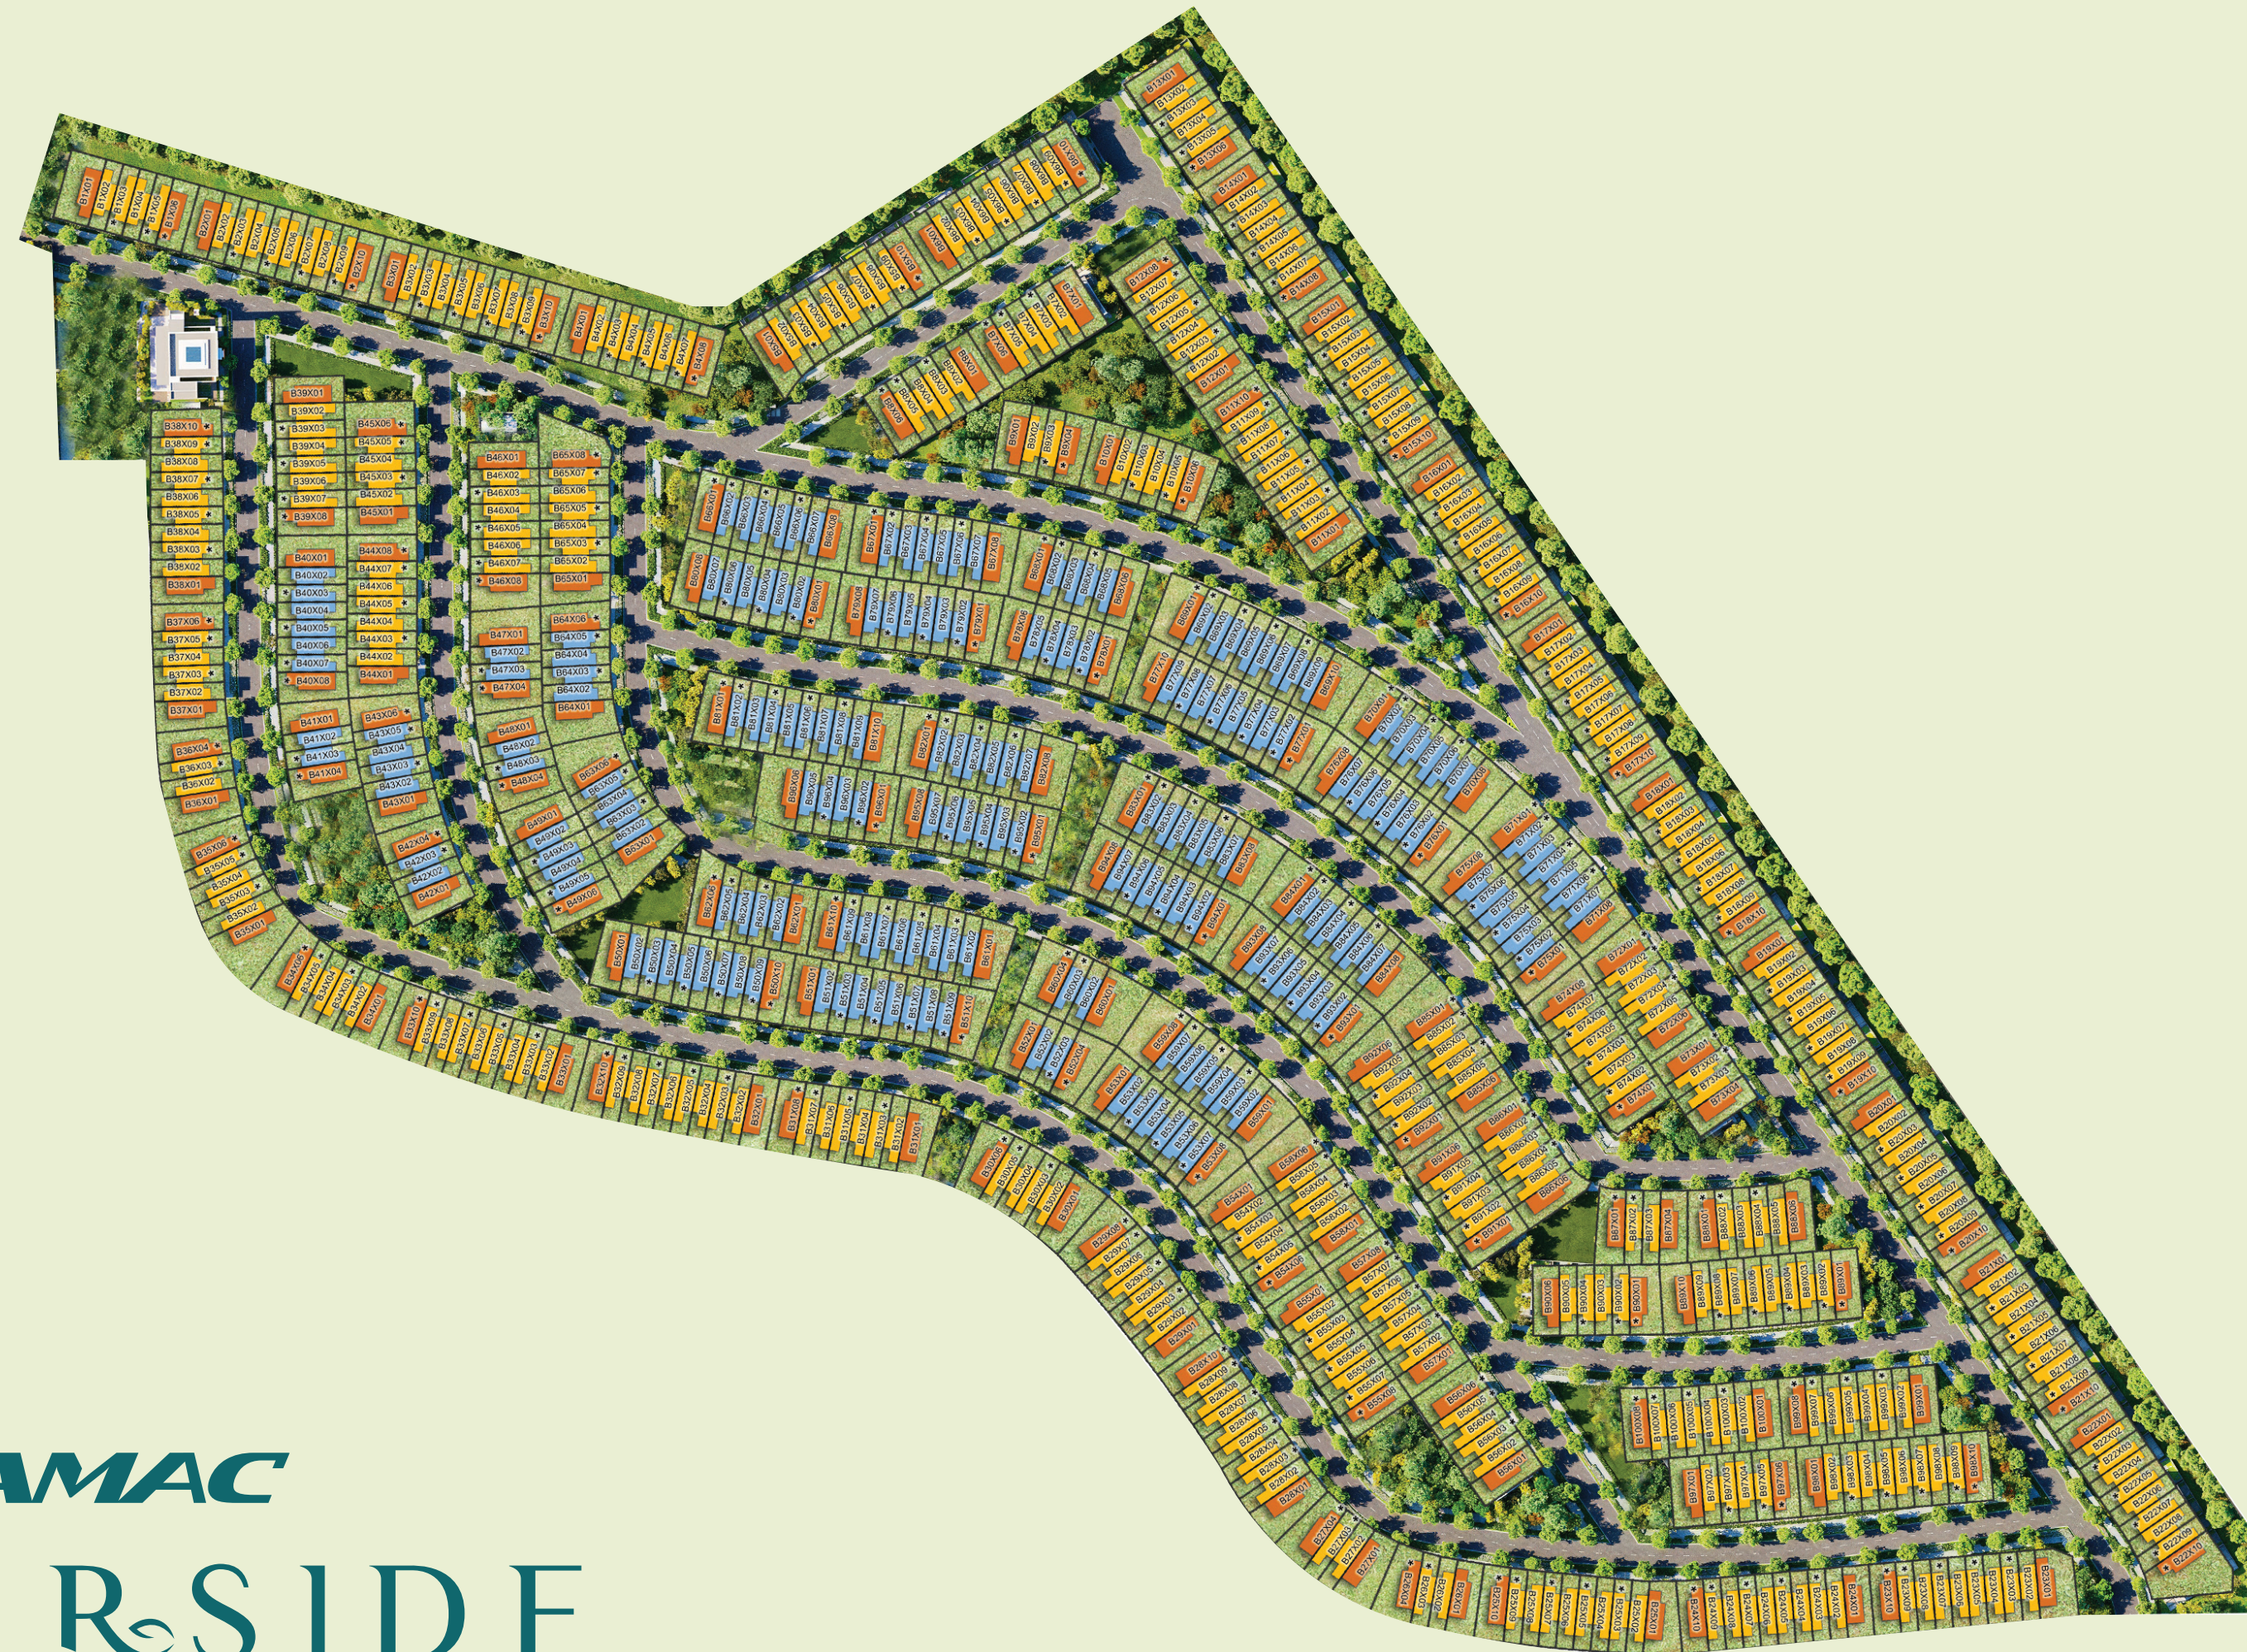

## CLUSTER PLAN

IVY

LUSH

SAGE

**DAMAC**  
RIVERSIDE

## CLUSTER PLAN

-  (THRS-E) 5BR-TOWNHOUSE END UNIT
-  (THRS-M1) 4BR-TOWNHOUSE MIDDLE UNIT
-  (THRS-M2) 4BR-TOWNHOUSE MIDDLE UNIT

**DAMAC**  
RIVERSIDE

MASTER PLAN

# CLUSTER PLAN

-  (THRS-E) 5BR-TOWNHOUSE END UNIT
-  (THRS-M1) 4BR-TOWNHOUSE MIDDLE UNIT
-  (THRS-M2) 4BR-TOWNHOUSE MIDDLE UNIT

**DAMAC**  
RIVERSIDE

MASTER PLAN