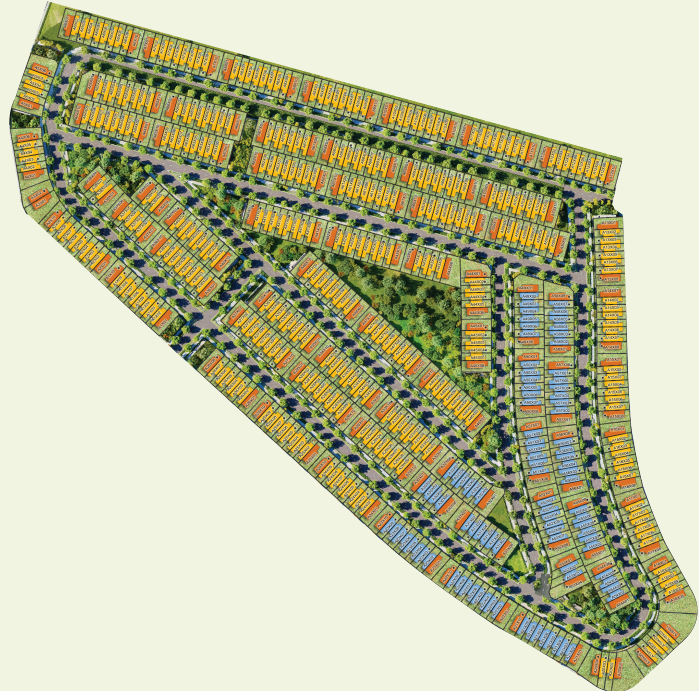

# MASTER PLAN

## CLUSTER PLAN

IVY

LUSH

SAGE

**DAMAC**  
RIVERSIDE

## CLUSTER PLAN

-  (THRS-E) 5BR-TOWNHOUSE END UNIT
-  (THRS-M1) 4BR-TOWNHOUSE MIDDLE UNIT
-  (THRS-M2) 4BR-TOWNHOUSE MIDDLE UNIT

**DAMAC**  
RIVERSIDE

MASTER PLAN

# CLUSTER PLAN

- (THRS-E) 5BR-TOWNHOUSE END UNIT
- (THRS-M1) 4BR-TOWNHOUSE MIDDLE UNIT
- (THRS-M2) 4BR-TOWNHOUSE MIDDLE UNIT

**DAMAC**  
RIVERSIDE

MASTER PLAN