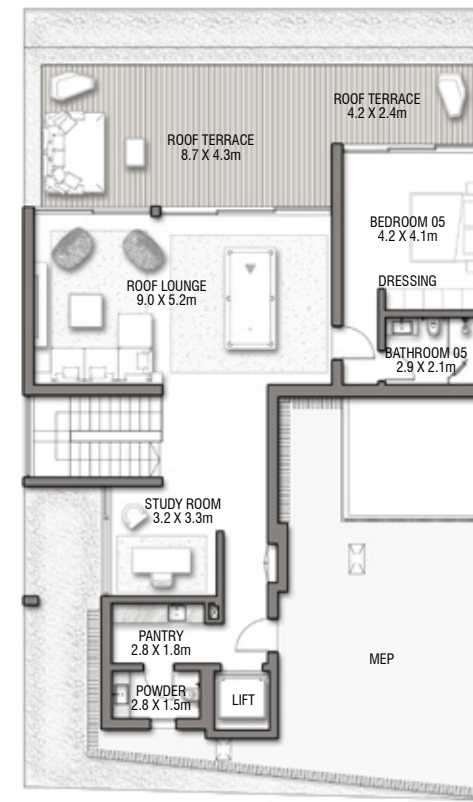

SECOND FLOOR