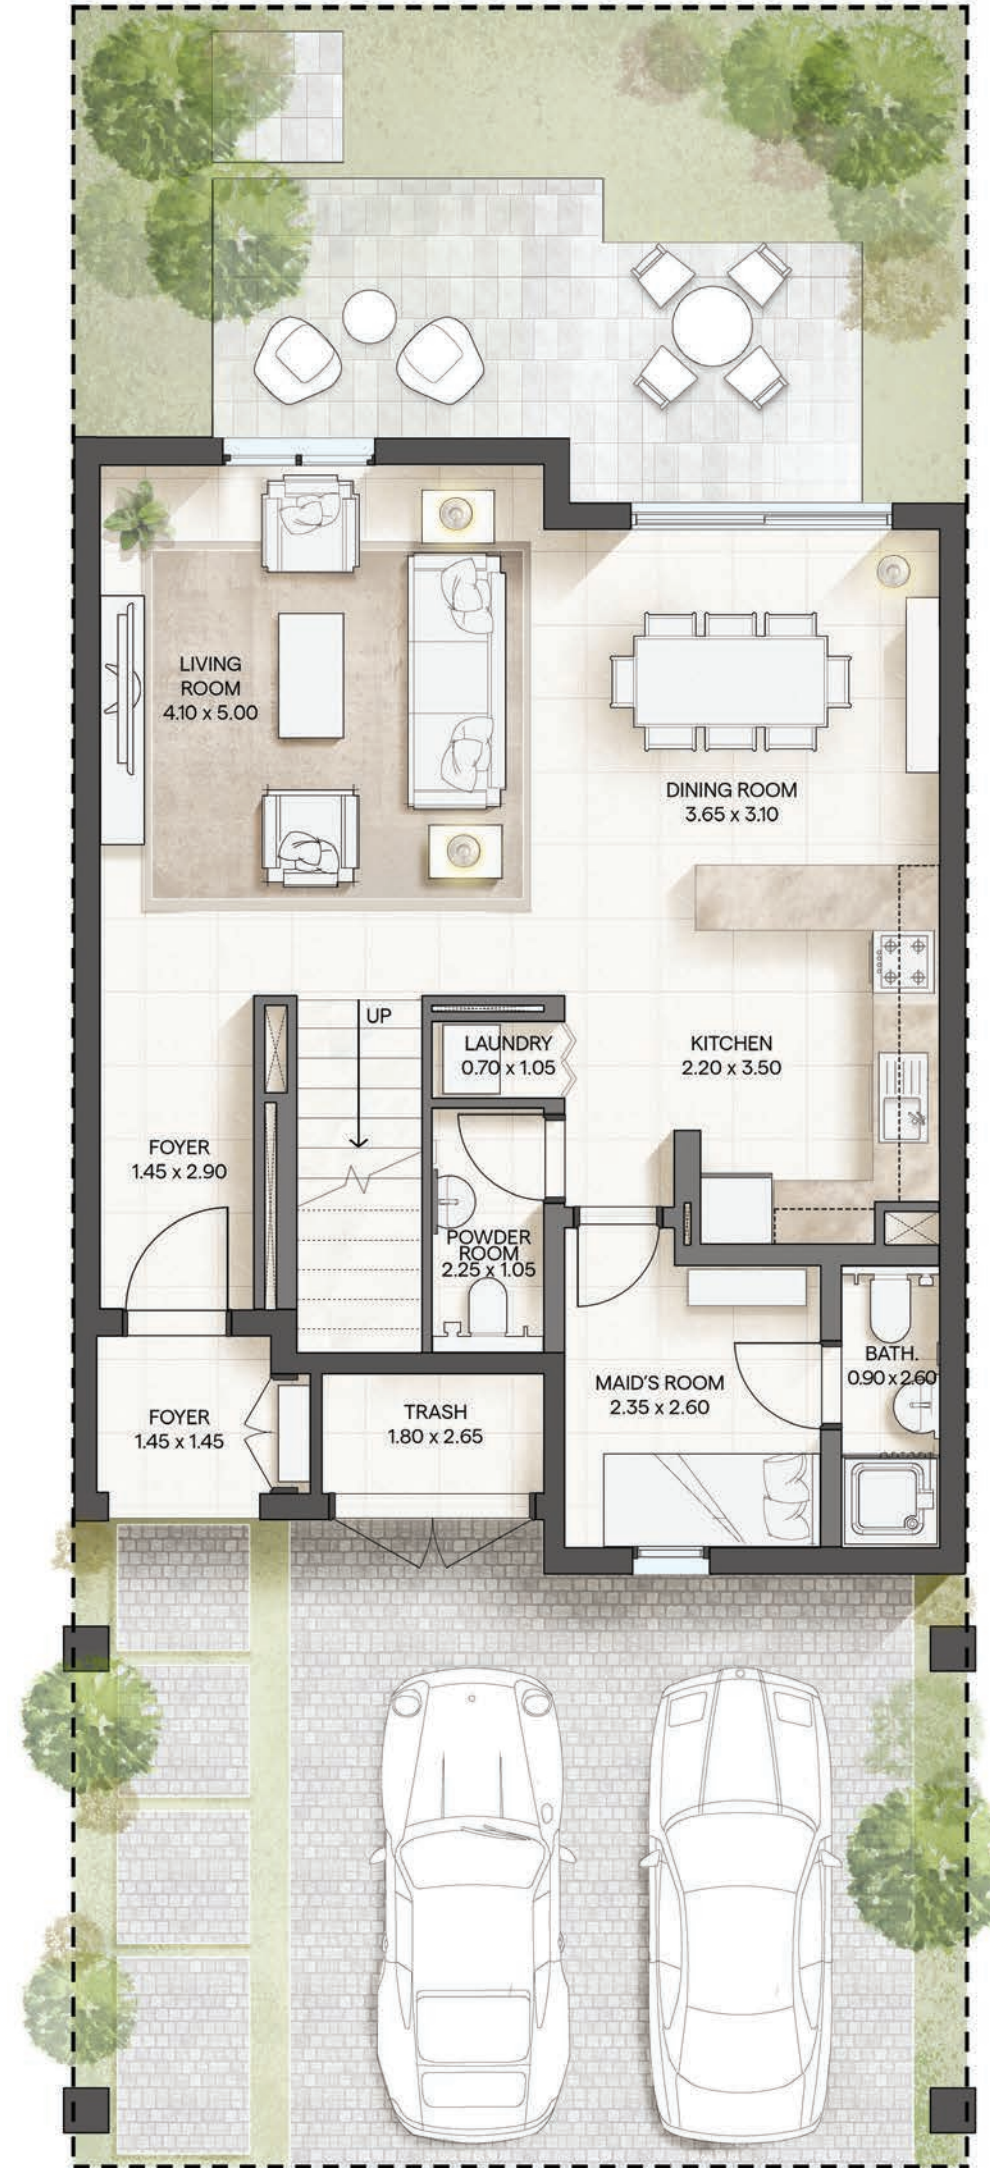

2 Bedroom Townhouse - Front

Disclaimer: Computer generated image is indicative only
الصورة التخييم إنشائها بواسطة الكمبيوتر هي إرشادية فقط

2 Bedroom Townhouse - Back

GROUND FLOOR

FIRST FLOOR

TYPE 2M

Two Beds
Middle.

GROUND FLOOR

FIRST FLOOR

Disclaimer: Computer generated image is indicative only
الصورة التي تم إنشاؤها بواسطة الكمبيوتر هي إرشادية فقط

3 Bedroom Townhouse - Front

Disclaimer: Computer generated image is indicative only
الصورة التي تم إنشاؤها بواسطة الكمبيوتر هي إرشادية فقط

3 Bedroom Townhouse - Back

GROUND FLOOR

FIRST FLOOR

TYPE 3M

Three Beds
Middle.

TOWNHOUSE

Ground Floor	828 sqft.	77 sqm.
First Floor	797 sqft.	74 sqm.
Total Sellable Area	1625 sqft.	151 sqm.

All floor plans depicted here with are not to scale, applied finishes and final unit areas are subject to change without prior notice at the discretion of Bloom Properties in line with the provision of contract of sale. Landscaping and interior design shown in the imagery including furniture, accessories and electronics are indicative only and will not be included within the offering.