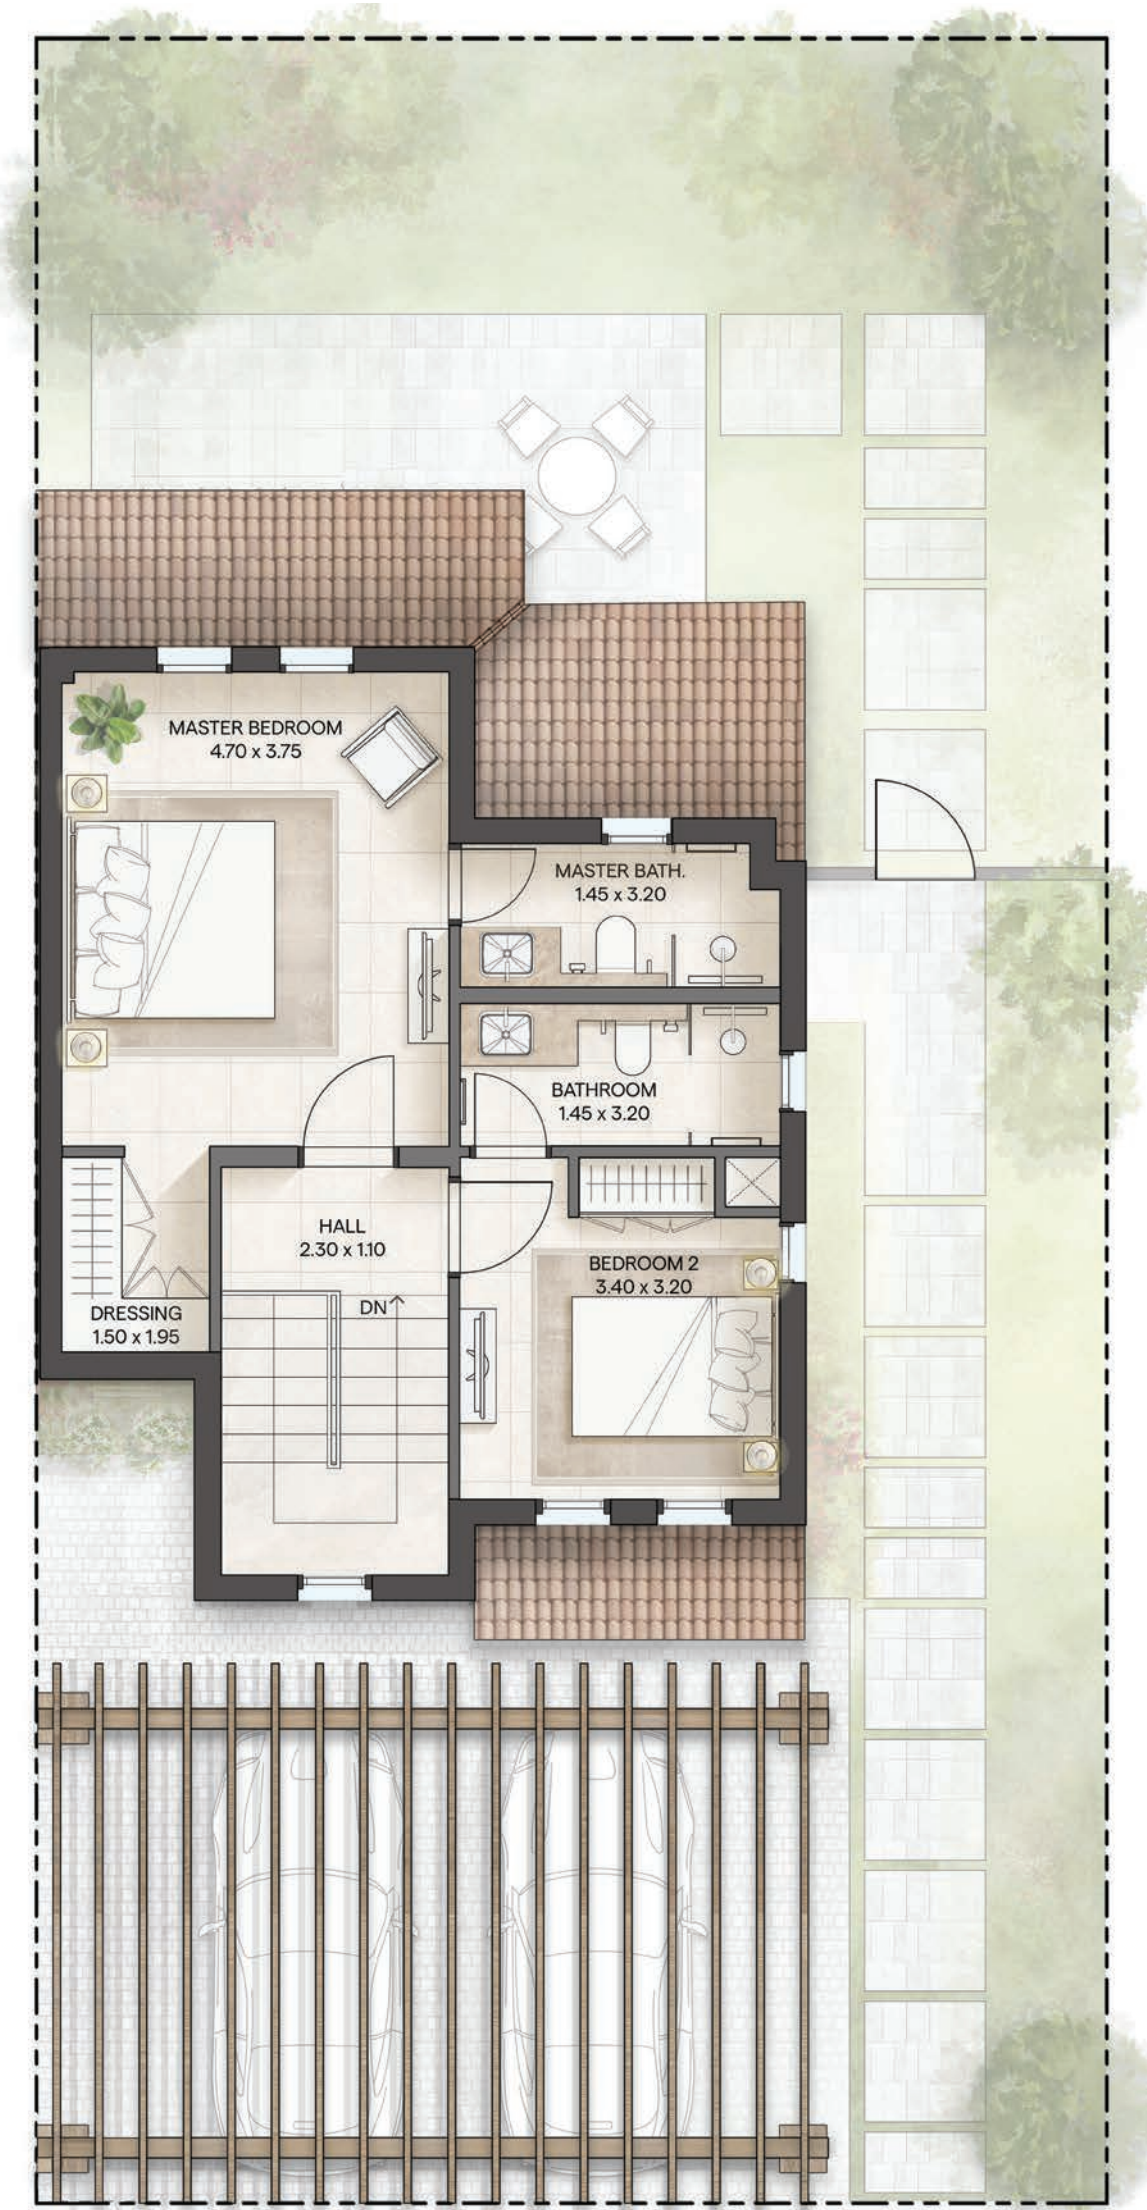

TYPE 2E Two Beds End. TOWNHOUSE

Ground Floor	764 sqft.	71 sqm.
First Floor	560 sqft.	52 sqm.
Total Sellable Area	1324 sqft.	123 sqm.

All floor plans depicted here with are not to scale, applied finishes and final unit areas are subject to change without prior notice at the discretion of Bloom Properties in line with the provision of contract of sale. Landscaping and interior design shown in the imagery including furniture, accessories and electronics are indicative only and will not be included within the offering.

جميع مخططات الوحدات السكنية الموضحة هي إرشادية ولا تعد قياسية، التشطيبات والقياسات عرضة للتغيير والتعديل دون إشعار مسبق وفقاً لتقدير بلوم العقارية بما يتماشى مع أحكام عقد البيع. وكذلك تنسيق الحدائق والأجهزة الإلكترونية والأثاث والأكسسوارات هي إرشادية وغير مشمولة أيضاً.