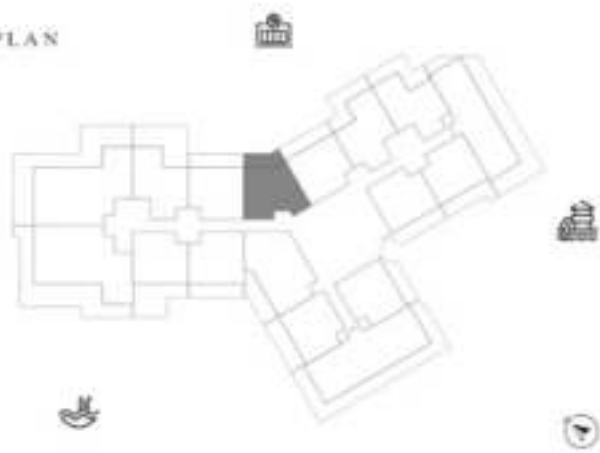

1 BEDROOM-TYPE 1

LEVEL 14

UNIT 07

SUITE AREA	623.88 SQ.FT	57.96 SQ.M
TERRACE AREA	121.26 SQ.FT	11.26 SQ.M
TOTAL AREA	745.08 SQ.FT	69.22 SQ.M

KEY PLAN

KARMA

DECA