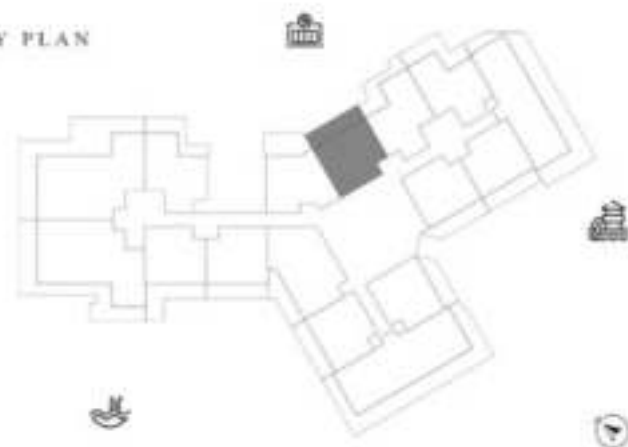

1 BEDROOM-TYPE 1

LEVEL B3

UNIT 07

SUITE AREA	612.26 SQ.FT	56.68 SQ.M
TERRACE AREA	173.30 SQ.FT	16.10 SQ.M
TOTAL AREA	785.56 SQ.FT	72.78 SQ.M

KEY PLAN

KARMA

Trinity

DECA