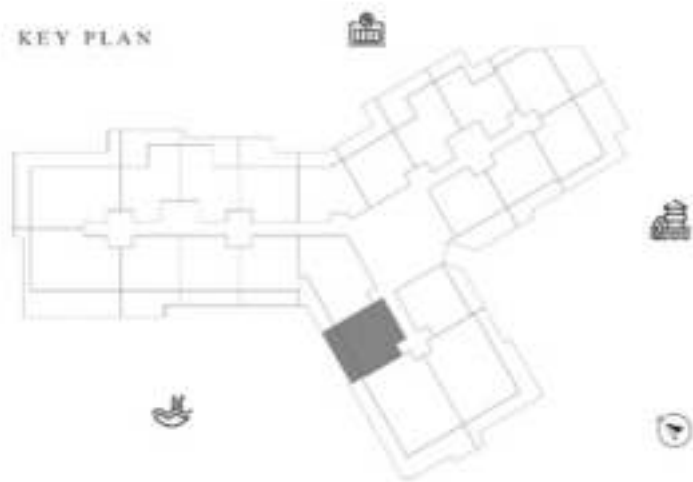

DECA

1 BEDROOM-TYPE 3

LEVEL 8

UNIT 20

SUITE AREA	612.90 SQ.FT	56.94 SQ.M
TERRACE AREA	171.36 SQ.FT	15.92 SQ.M
TOTAL AREA	784.27 SQ.FT	72.86 SQ.M

KEY PLAN

KARMA

DECA