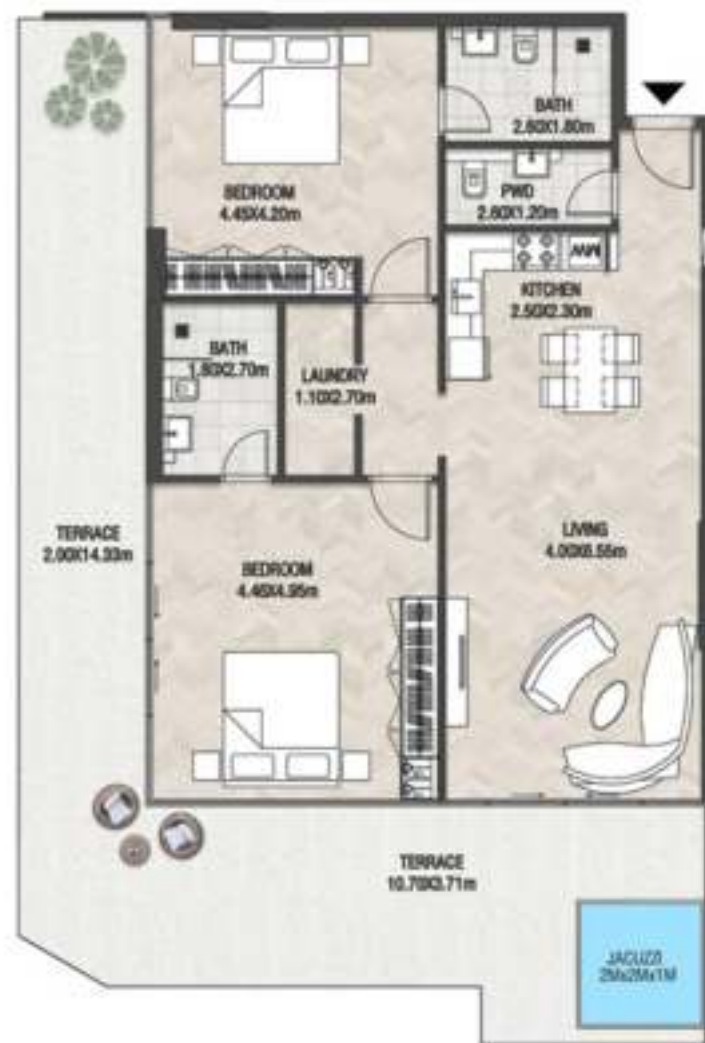

2 BEDROOM-TYPE 2

LEVEL 8 UNIT 19

SUITE AREA	1134.96 SQ.FT	105.44 SQ.M
TERRACE AREA	623.34 SQ.FT	57.91 SQ.M
TOTAL AREA	1758.30 SQ.FT	163.35 SQ.M

KEY PLAN

KARMA

DECA