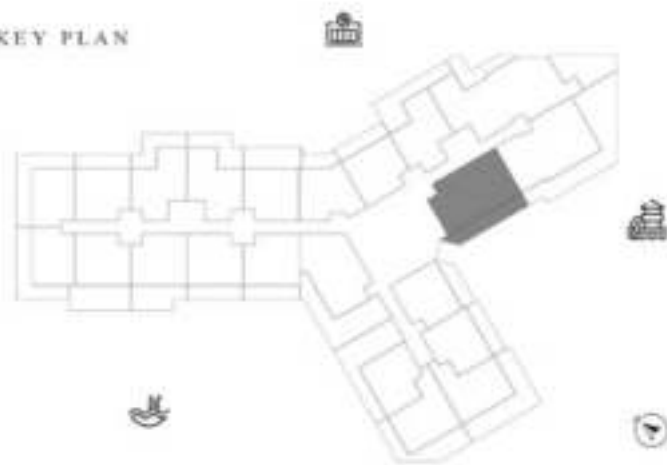

2 BEDROOM-TYPE 3

LEVEL 6

UNIT 16

SUITE AREA	942.07 SQ.FT	87.52 SQ.M
TERRACE AREA	274.37 SQ.FT	25.49 SQ.M
TOTAL AREA	1216.44 SQ.FT	113.01 SQ.M

KEY PLAN

KARMA

DECA