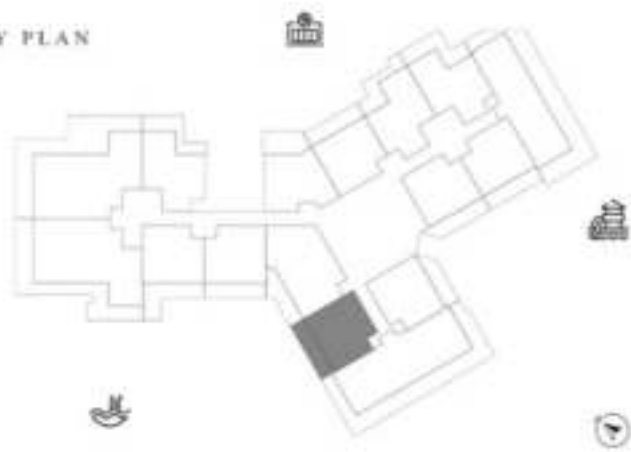

1 BEDROOM-TYPE 1

LEVEL 13

UNIT 15

SUITE AREA	612.90 SQ.FT	56.94 SQ.M
TERRACE AREA	171.15 SQ.FT	15.90 SQ.M
TOTAL AREA	784.05 SQ.FT	72.84 SQ.M

KEY PLAN

KARMA

DECA