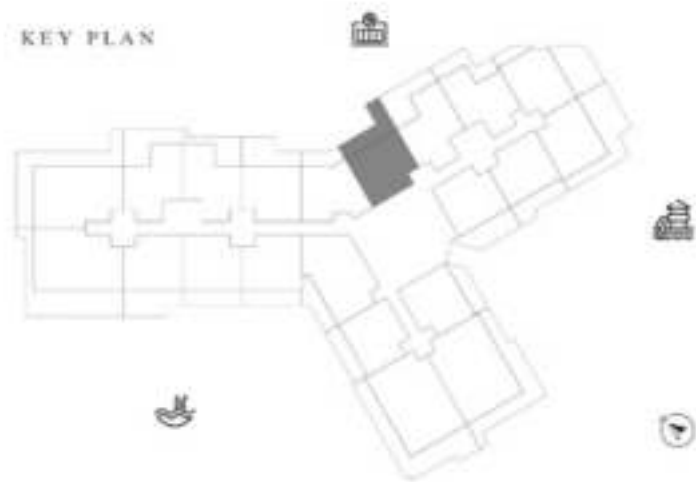

1 BEDROOM-TYPE 3

LEVEL 8 UNIT 10

SUITE AREA	612.26 SQ.FT	56.88 SQ.M
TERRACE AREA	238.10 SQ.FT	22.12 SQ.M
TOTAL AREA	850.36 SQ.FT	79.00 SQ.M

KEY PLAN