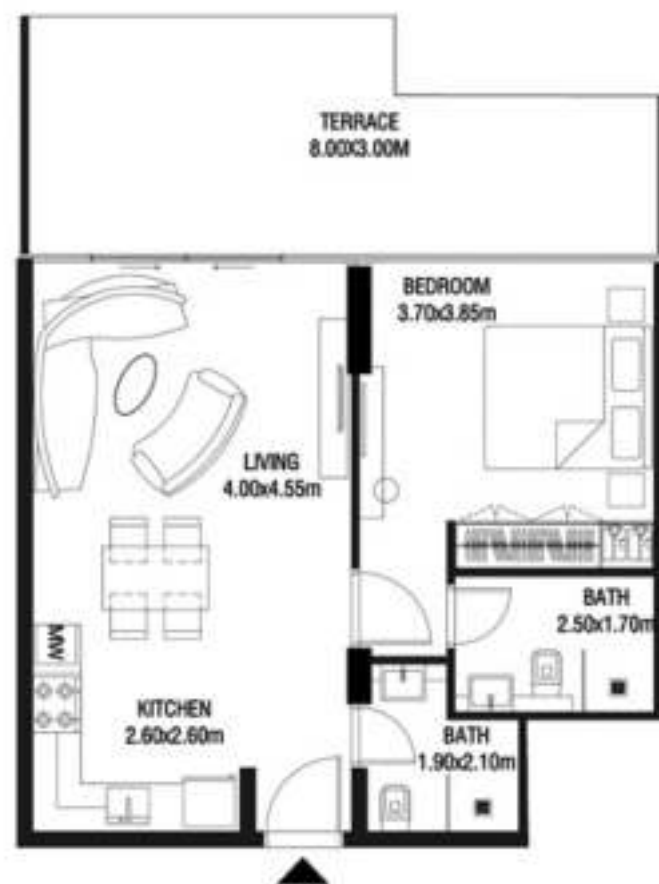

1 BEDROOM-TYPE 1

LEVEL 4

UNIT 07

SUITE AREA	612.79 SQ.FT	56.93 SQ.M
TERRACE AREA	222.49 SQ.FT	20.67 SQ.M
TOTAL AREA	835.29 SQ.FT	77.60 SQ.M

KEY PLAN

KARMA

DECA