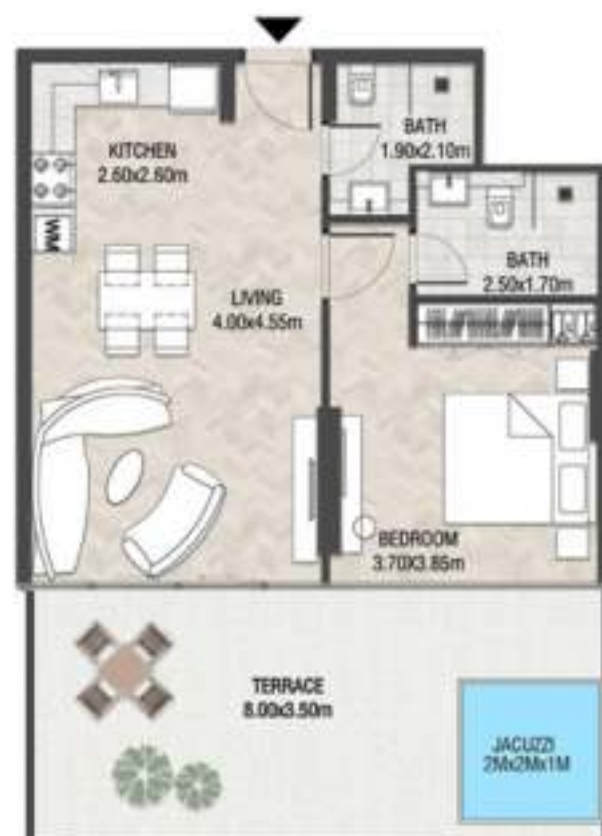

1 BEDROOM-TYPE 3

LEVEL 5 UNIT 04

SUITE AREA	812.69 SQ.FT	56.92 SQ.M
TERRACE AREA	301.39 SQ.FT	28.00 SQ.M
TOTAL AREA	914.08 SQ.FT	84.92 SQ.M

KEY PLAN

KARMA

DECA