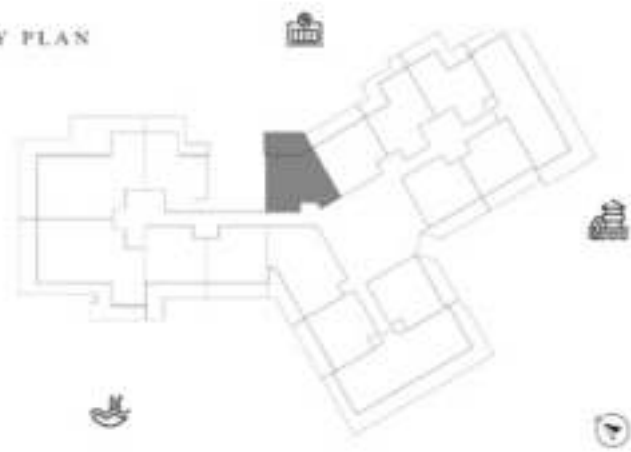

KARMA

DECA

1 BEDROOM-TYPE 1

LEVEL 13

UNIT 06

SUITE AREA	622.16 SQ.FT	57.80 SQ.M
TERRACE AREA	182.77 SQ.FT	16.98 SQ.M
TOTAL AREA	804.93 SQ.FT	74.78 SQ.M

KEY PLAN

KARMA