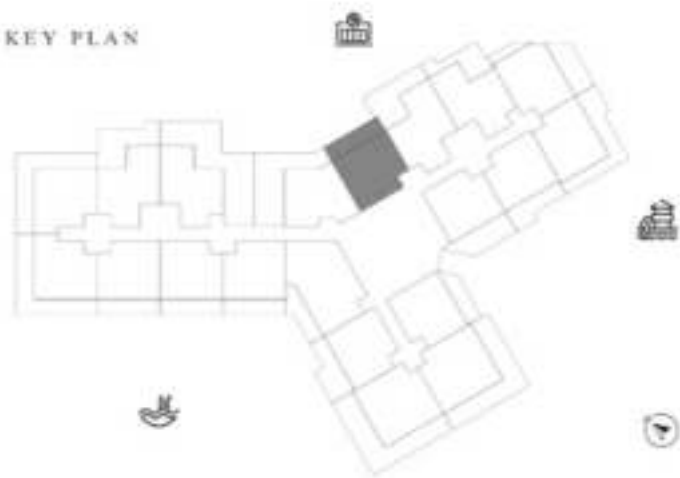

KEY PLAN

KARMA

DECA

1 BEDROOM-TYPE 4

LEVEL 12

UNIT 09

SUITE AREA	612.26 SQ.FT	56.88 SQ.M
TERRACE AREA	175.99 SQ.FT	16.35 SQ.M
TOTAL AREA	788.25 SQ.FT	73.23 SQ.M

KEY PLAN