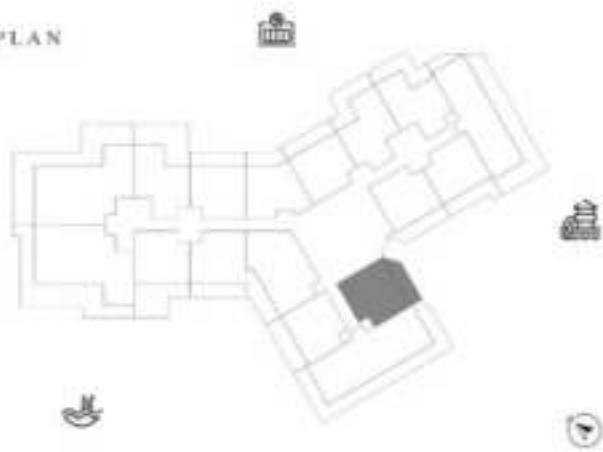

KARMA

DECA

1 BEDROOM-TYPE 4

LEVEL 14

UNIT 14

SUITE AREA	612.26 SQ.FT	56.88 SQ.M
TERRACE AREA	151.56 SQ.FT	14.08 SQ.M
TOTAL AREA	763.81 SQ.FT	70.96 SQ.M

KEY PLAN

KARMA