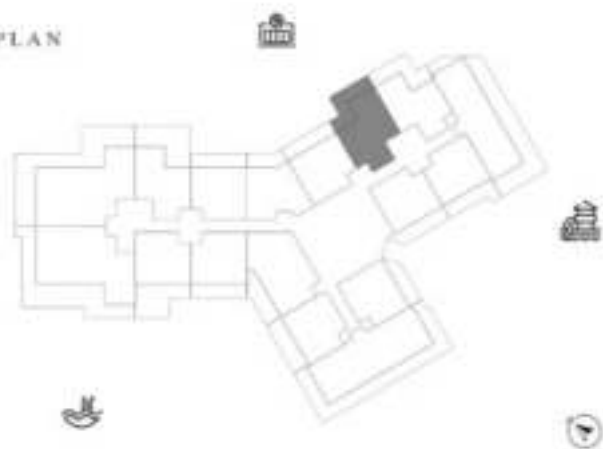

1 BEDROOM-TYPE 2

LEVEL 14

UNIT 09

SUITE AREA	662.42 SQ.FT	61.54 SQ.M
TERRACE AREA	236.59 SQ.FT	21.98 SQ.M
TOTAL AREA	899.01 SQ.FT	83.52 SQ.M

KEY PLAN

KARMA

DECA