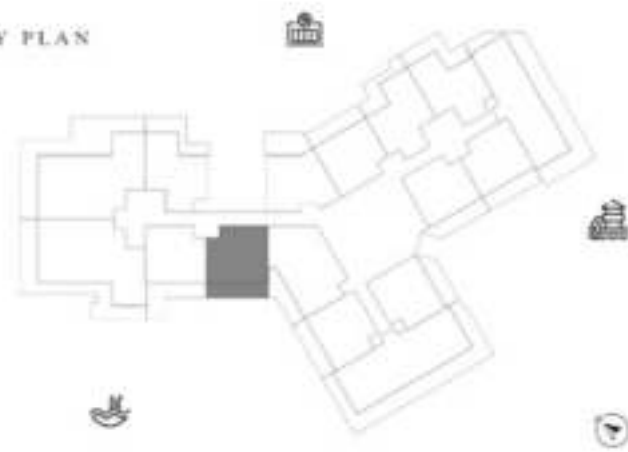

1 BEDROOM-TYPE 1

LEVEL 13

UNIT 01

SUITE AREA	612.26 SQ.FT	56.88 SQ.M
TERRACE AREA	172.22 SQ.FT	16.09 SQ.M
TOTAL AREA	784.48 SQ.FT	72.98 SQ.M

KEY PLAN