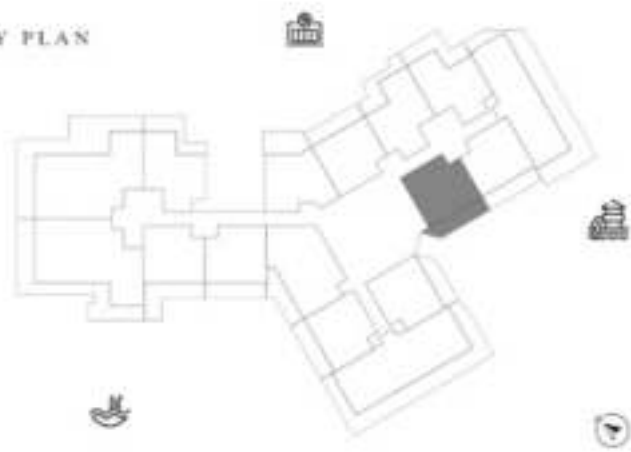

1 BEDROOM-TYPE 1

LEVEL 13

UNIT 12

SUITE AREA	612.47 SQ.FT	56.91 SQ.M
TERRACE AREA	179.57 SQ.FT	16.59 SQ.M
TOTAL AREA	792.05 SQ.FT	73.49 SQ.M

KEY PLAN

KARMA

DECA