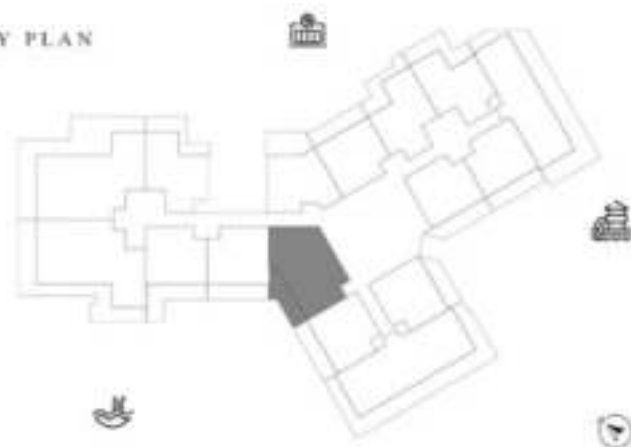

2 BEDROOM-TYPE 4

LEVEL B3

UNIT 16

SUITE AREA	899.98 SQ.FT	83.61 SQ.M
TERRACE AREA	170.72 SQ.FT	15.86 SQ.M
TOTAL AREA	1070.70 SQ.FT	99.47 SQ.M

KEY PLAN

KARMA

DECA