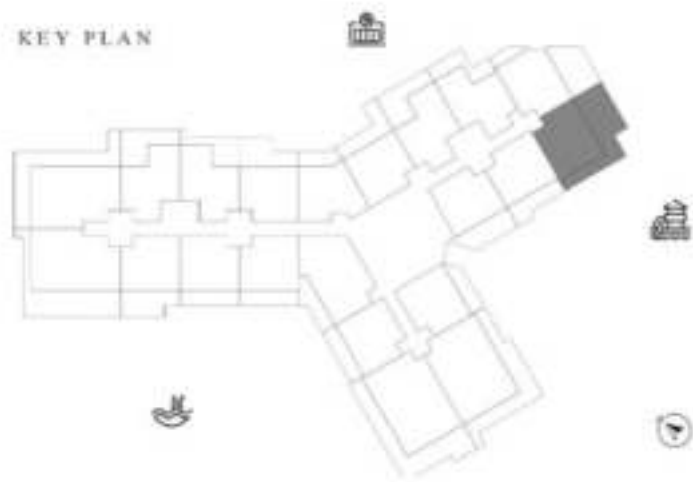

KEY PLAN

KARMA

DECA

1 BEDROOM-TYPE 5

LEVEL 8 UNIT 14

SUITE AREA	647.56 SQ.FT	60.16 SQ.M
TERRACE AREA	541.97 SQ.FT	50.35 SQ.M
TOTAL AREA	1189.53 SQ.FT	110.51 SQ.M

KEY PLAN

KARMA