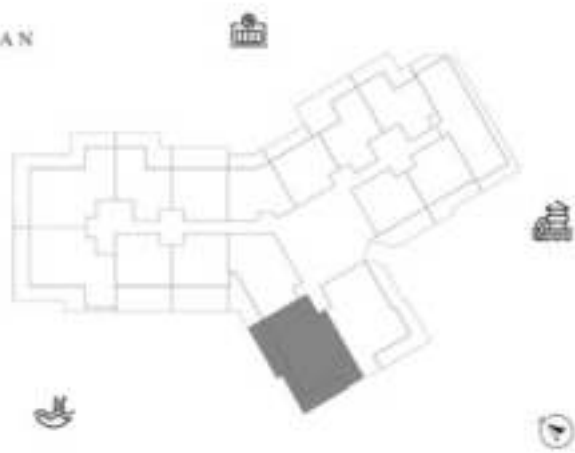

2 BEDROOM-TYPE 4

LEVEL 15

UNIT 15

SUITE AREA	1126.34 SQ.FT	104.64 SQ.M
TERRACE AREA	433.90 SQ.FT	40.31 SQ.M
TOTAL AREA	1560.24 SQ.FT	144.95 SQ.M

KEY PLAN