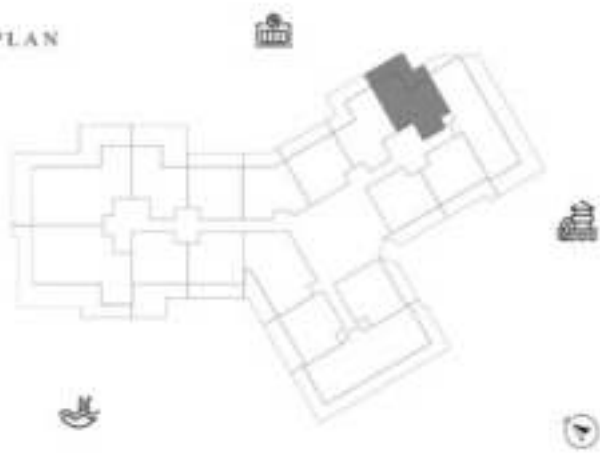

DECA

1 BEDROOM-TYPE 2

LEVEL 14

UNIT 10

SUITE AREA	662.42 SQ.FT	61.54 SQ.M
TERRACE AREA	236.59 SQ.FT	21.98 SQ.M
TOTAL AREA	899.01 SQ.FT	83.52 SQ.M

KEY PLAN

KARMA

DECA