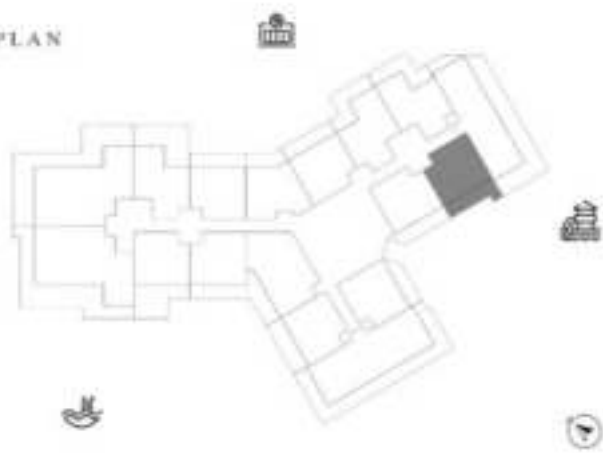

KEY PLAN

KARMA

DECA

1 BEDROOM-TYPE 3

LEVEL 14

UNIT 13

SUITE AREA	611.07 SQ.FT	56.77 SQ.M
TERRACE AREA	179.01 SQ.FT	16.63 SQ.M
TOTAL AREA	790.08 SQ.FT	73.40 SQ.M

KEY PLAN