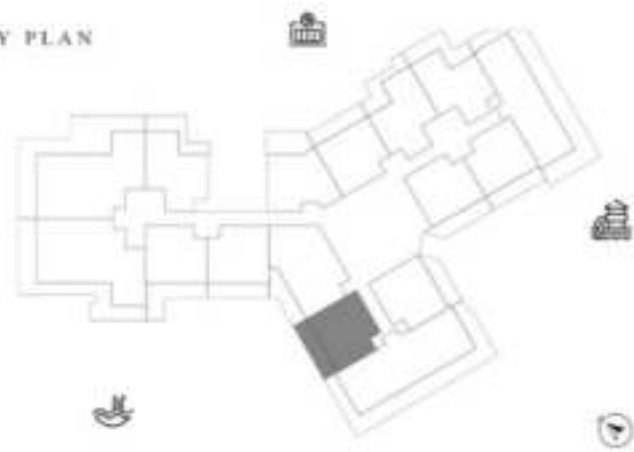

1 BEDROOM-TYPE 1

LEVEL 13

UNIT 15

SUITE AREA	612.90 SQ.FT	56.94 SQ.M
TERRACE AREA	171.15 SQ.FT	15.90 SQ.M
TOTAL AREA	784.05 SQ.FT	72.84 SQ.M

KEY PLAN

KARMA

DECA