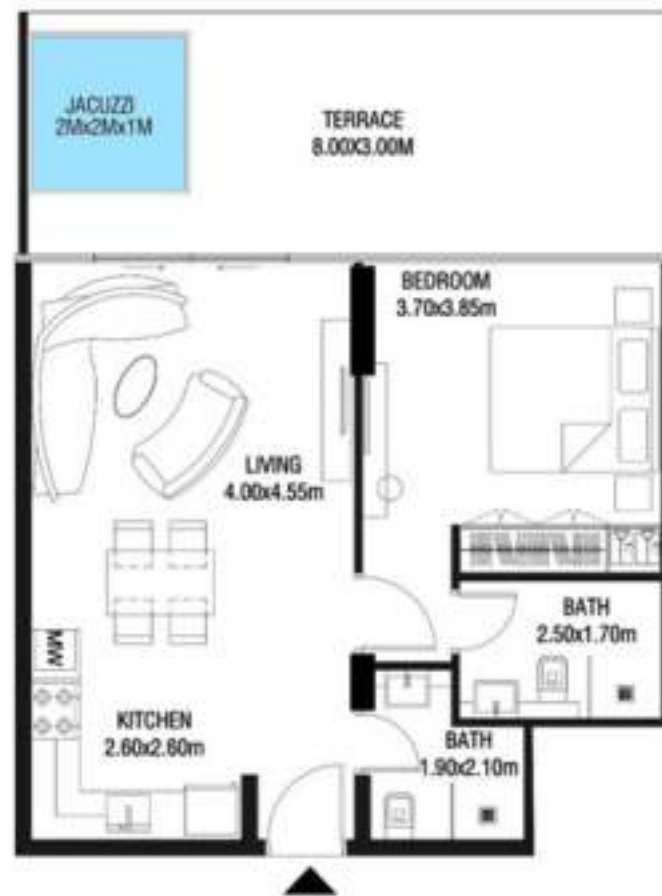

KEY PLAN

KARMA

DECA

1 BEDROOM-TYPE 1

LEVEL 2

UNIT 07

SUITE AREA	612.36 SQ.FT	56.88 SQ.M
TERRACE AREA	258.55 SQ.FT	24.02 SQ.M
TOTAL AREA	870.91 SQ.FT	80.90 SQ.M

KEY PLAN