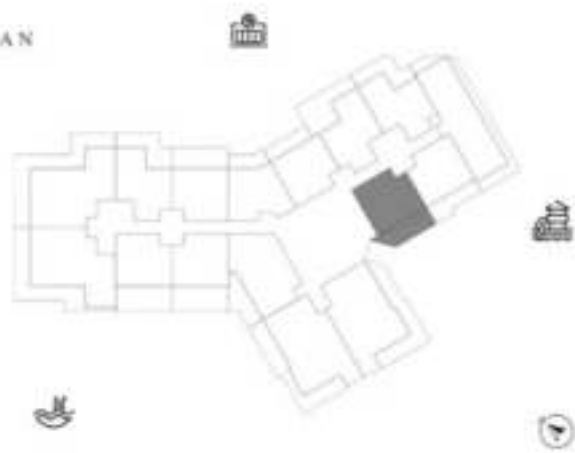

KEY PLAN

KARMA

DECA

1 BEDROOM-TYPE 3

LEVEL 15

UNIT 13

SUITE AREA	611.07 SQ.FT	56.77 SQ.M
TERRACE AREA	231.96 SQ.FT	21.55 SQ.M
TOTAL AREA	843.04 SQ.FT	78.32 SQ.M

KEY PLAN