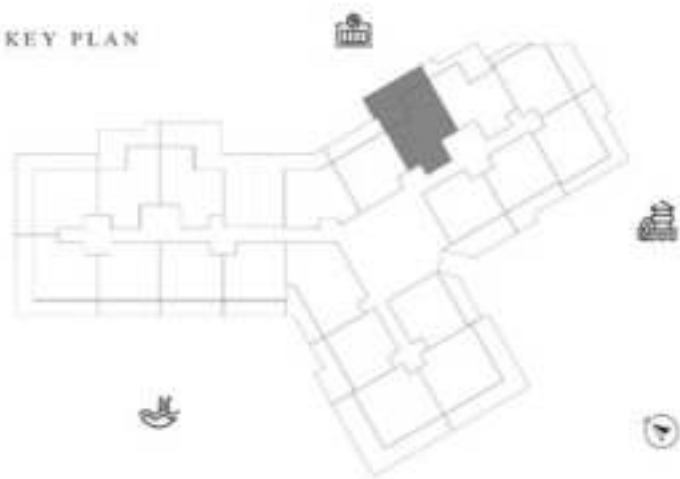

1 BEDROOM-TYPE 2

LEVEL 12

UNIT 10

SUITE AREA	462.42 SQ.FT	43.54 SQ.M
TERRACE AREA	313.77 SQ.FT	29.15 SQ.M
TOTAL AREA	976.19 SQ.FT	90.69 SQ.M

KEY PLAN

KARMA

DECA