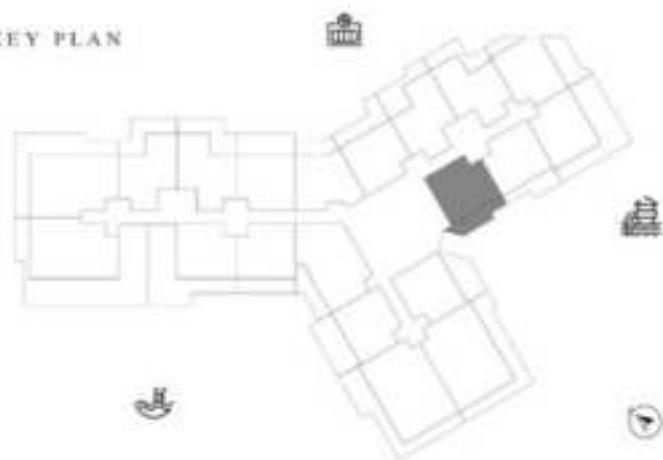

KEY PLAN

1 BEDROOM-TYPE 3

LEVEL 9

UNIT 15

SUITE AREA	612.47 SQ.FT	56.90 SQ.M
TERRACE AREA	158.02 SQ.FT	14.68 SQ.M
TOTAL AREA	770.49 SQ.FT	71.58 SQ.M

KEY PLAN

1 BEDROOM-TYPE 3

LEVEL 9 UNIT 16