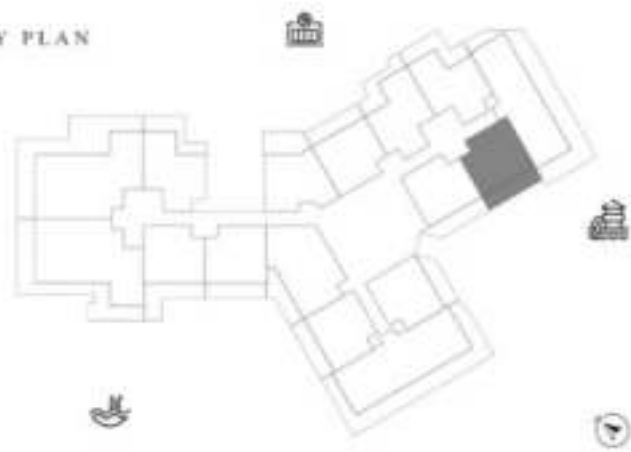

1 BEDROOM-TYPE 1

LEVEL B3

UNIT 11

SUITE AREA	611.90 SQ.FT	56.81 SQ.M
TERRACE AREA	172.01 SQ.FT	15.98 SQ.M
TOTAL AREA	783.91 SQ.FT	72.79 SQ.M

KEY PLAN

KARMA

DECA