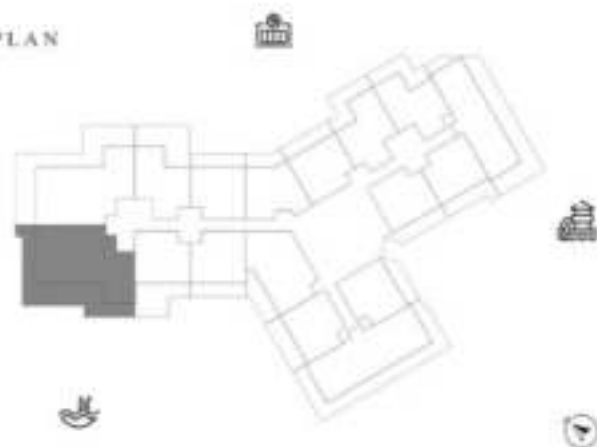

2 BEDROOM-TYPE 1

LEVEL H

UNIT 03

SUITE AREA	1356.31 SQ.FT	126.19 SQ.M
TERRACE AREA	753.89 SQ.FT	70.03 SQ.M
TOTAL AREA	2112.11 SQ.FT	196.22 SQ.M

KEY PLAN

KARMA

DECA