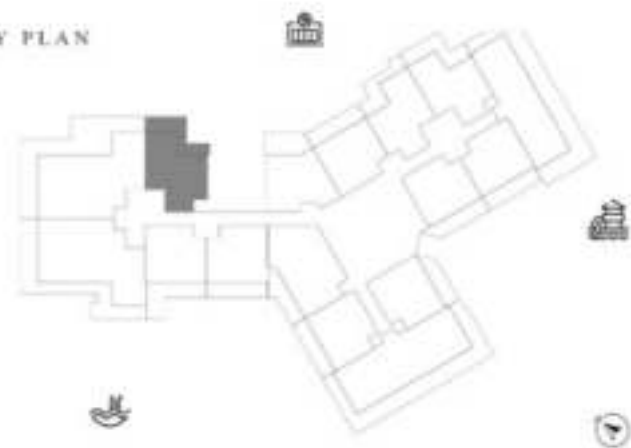

KEY PLAN

KARMA

DECA

1 BEDROOM-TYPE 2

LEVEL 13

UNIT 05

SUITE AREA	670.27 SQ.FT	62.27 SQ.M
TERRACE AREA	196.66 SQ.FT	18.27 SQ.M
TOTAL AREA	866.93 SQ.FT	80.54 SQ.M

KEY PLAN