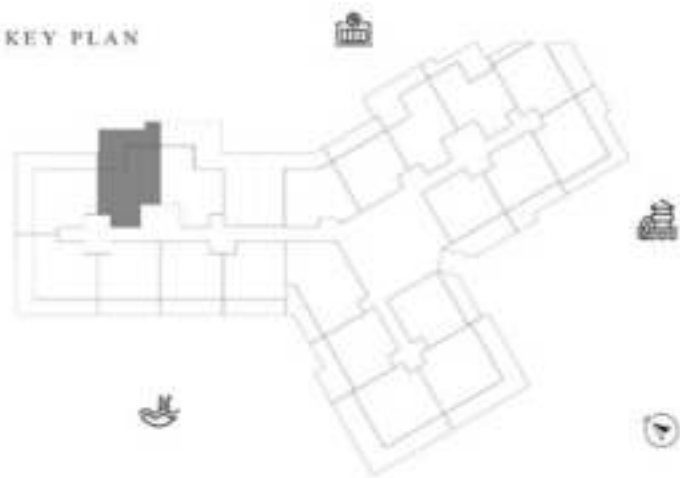

1 BEDROOM-TYPE 2

LEVEL 12

UNIT 06

SUITE AREA	462.52 SQ.FT	41.55 SQ.M
TERRACE AREA	311.62 SQ.FT	28.95 SQ.M
TOTAL AREA	974.14 SQ.FT	90.50 SQ.M

KEY PLAN