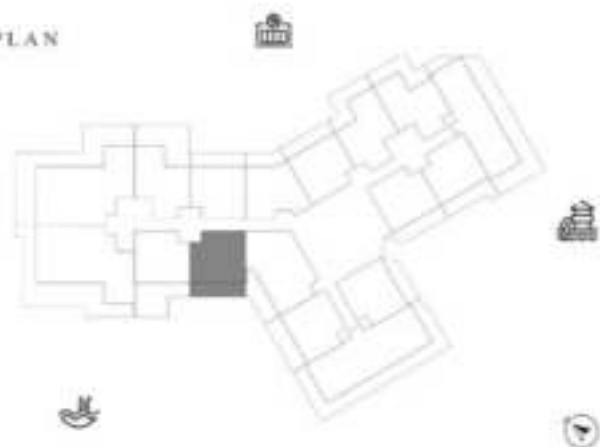

LEVEL 14

UNIT 01

SUITE AREA	612.36 SQ.FT	56.88 SQ.M
TERRACE AREA	172.33 SQ.FT	16.01 SQ.M
TOTAL AREA	784.59 SQ.FT	72.89 SQ.M

KEY PLAN

KARMA

DECA

1 BEDROOM-TYPE 2

LEVEL 14