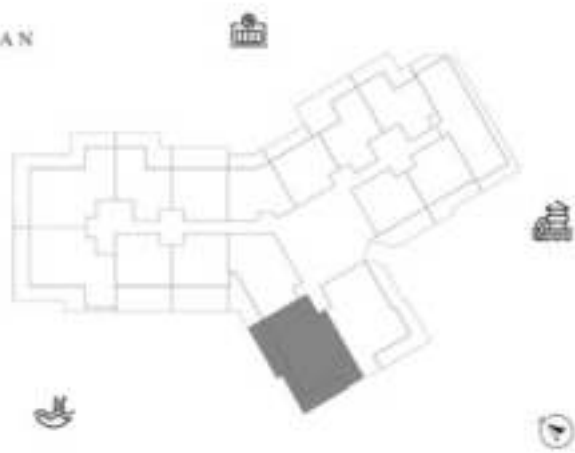

KEY PLAN

KARMA

DECA

2 BEDROOM-TYPE5

LEVEL 15

UNIT 16

SUITE AREA	896.64 SQ.FT	83.30 SQ.M
TERRACE AREA	207.31 SQ.FT	19.26 SQ.M
TOTAL AREA	1103.96 SQ.FT	102.56 SQ.M

KEY PLAN