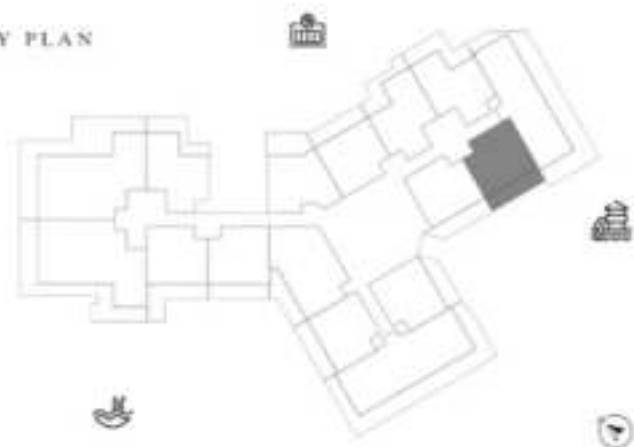

1 BEDROOM-TYPE 1

LEVEL B3

UNIT 11

SUITE AREA	611.99 SQ.FT	56.81 SQ.M
TERRACE AREA	172.01 SQ.FT	15.98 SQ.M
TOTAL AREA	783.51 SQ.FT	72.79 SQ.M

KEY PLAN