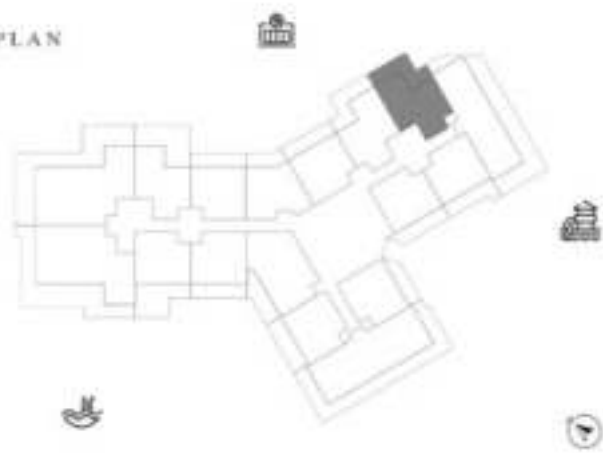

1 BEDROOM-TYPE 2

LEVEL 14

UNIT 10

SUITE AREA	662.42 SQ.FT	61.54 SQ.M
TERRACE AREA	236.59 SQ.FT	21.98 SQ.M
TOTAL AREA	899.01 SQ.FT	83.52 SQ.M

KEY PLAN

KARMA

DECA