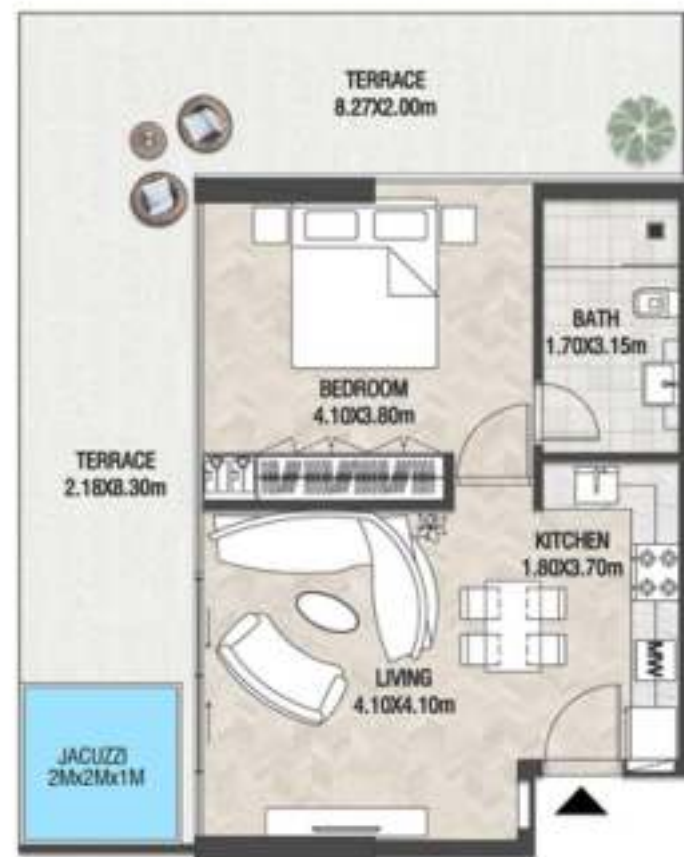

DECA

1 BEDROOM-TYPE 2

LEVEL 6

UNIT 06

SUITE AREA	529.80 SQ.FT	49.22 SQ.M
TERRACE AREA	373.51 SQ.FT	34.70 SQ.M
TOTAL AREA	903.31 SQ.FT	83.92 SQ.M

KEY PLAN

KARMA

DECA