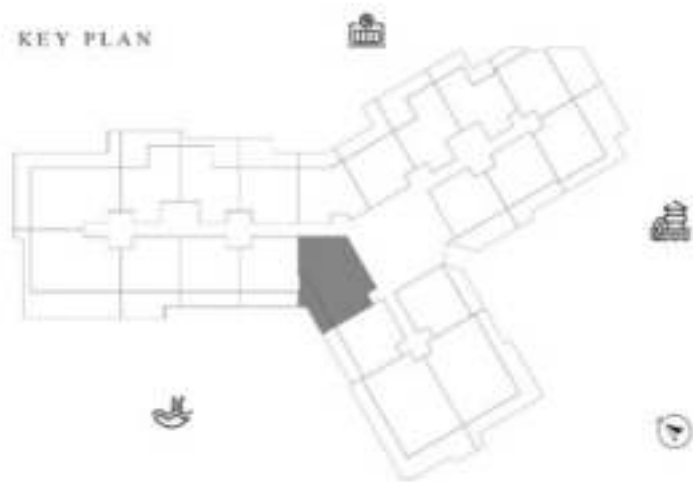

KARMA

DECA

2 BEDROOM-TYPE 4

LEVEL 8

UNIT 21

SUITE AREA	899.98 SQ.FT	83.61 SQ.M
TERRACE AREA	170.61 SQ.FT	15.85 SQ.M
TOTAL AREA	1070.59 SQ.FT	99.46 SQ.M

KEY PLAN

1 BEDROOM-TYPE 1