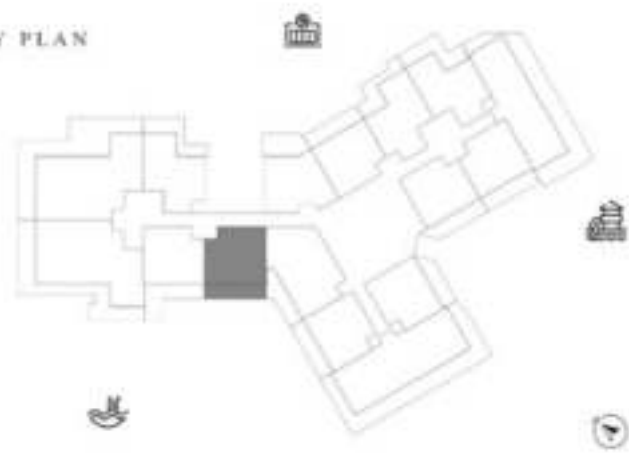

KEY PLAN

KARMA

DECA

1 BEDROOM-TYPE 1

LEVEL 13

UNIT 02

SUITE AREA	612.26 SQ.FT	56.88 SQ.M
TERRACE AREA	243.37 SQ.FT	22.61 SQ.M
TOTAL AREA	855.63 SQ.FT	79.49 SQ.M

KEY PLAN