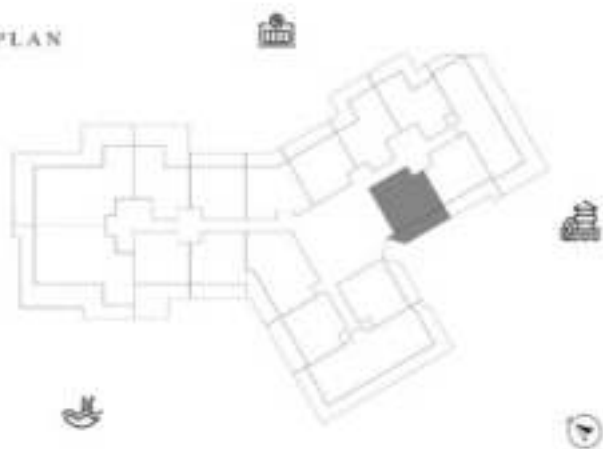

KEY PLAN

KARMA

DECA

1 BEDROOM-TYPE 3

LEVEL 14

UNIT 13

SUITE AREA	611.07 SQ.FT	56.77 SQ.M
TERRACE AREA	179.01 SQ.FT	16.63 SQ.M
TOTAL AREA	790.08 SQ.FT	73.40 SQ.M

KEY PLAN