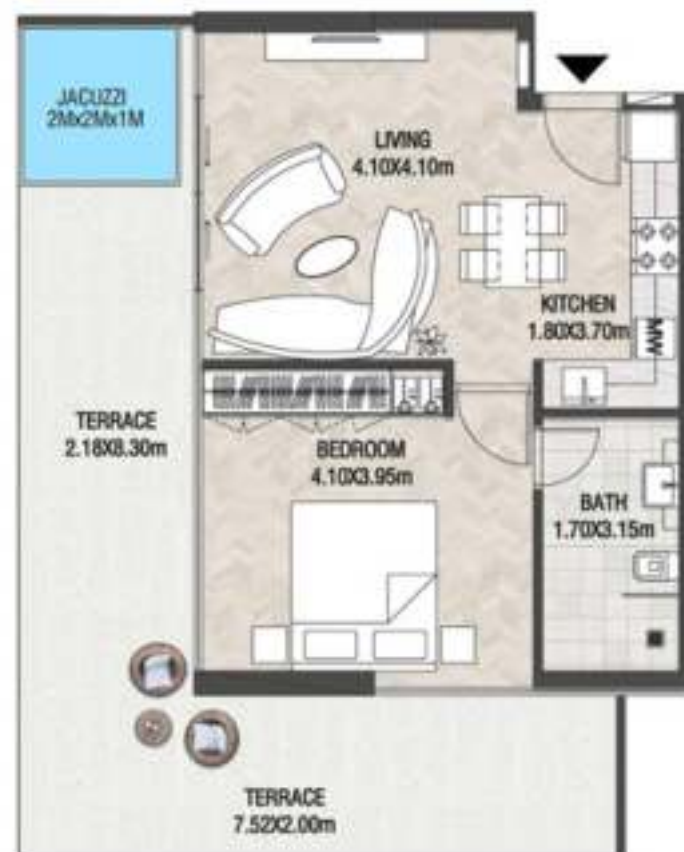

KARMA

DECA

1 BEDROOM-TYPE 2

LEVEL 6

UNIT 05

SUITE AREA	529.80 SQ.FT	49.22 SQ.M
TERRACE AREA	355.75 SQ.FT	33.05 SQ.M
TOTAL AREA	885.55 SQ.FT	82.27 SQ.M

KEY PLAN

KARMA