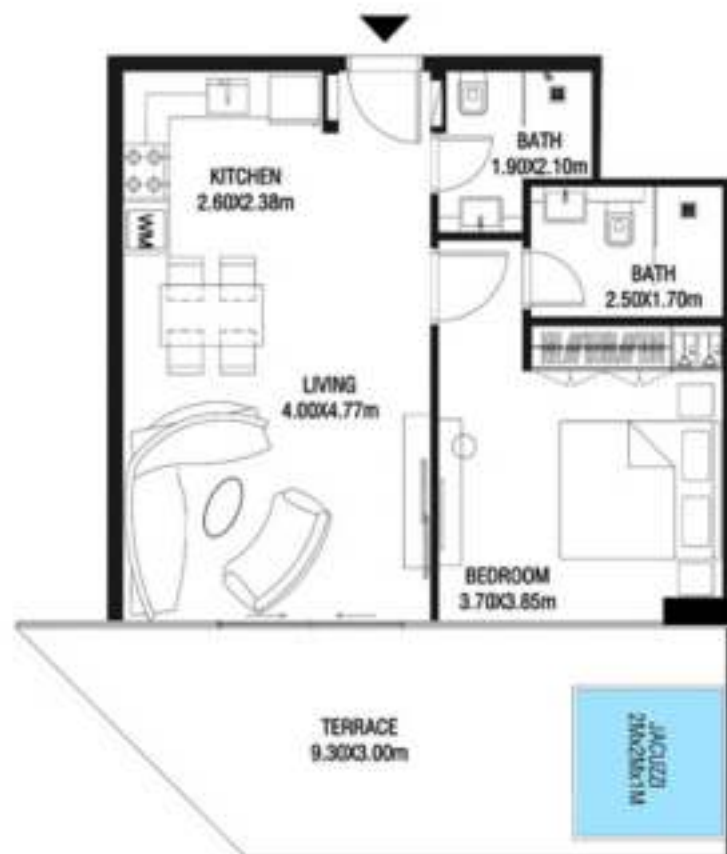

1 BEDROOM-TYPE 3

LEVEL 8 UNIT 16

SUITE AREA	612.47 SQ.FT	56.90 SQ.M
TERRACE AREA	252.09 SQ.FT	23.42 SQ.M
TOTAL AREA	864.56 SQ.FT	80.32 SQ.M

KEY PLAN

KARMA

DECA