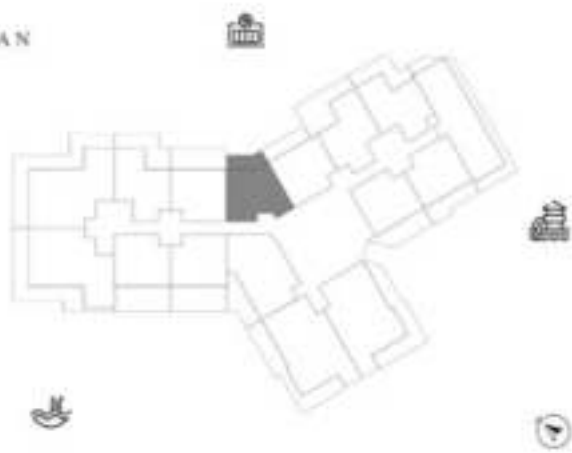

DECA

1 BEDROOM-TYPE 1

LEVEL 15

UNIT 07

SUITE AREA	623.88 SQ.FT	57.96 SQ.M
TERRACE AREA	119.05 SQ.FT	11.06 SQ.M
TOTAL AREA	742.93 SQ.FT	69.02 SQ.M

KEY PLAN

KARMA

DECA