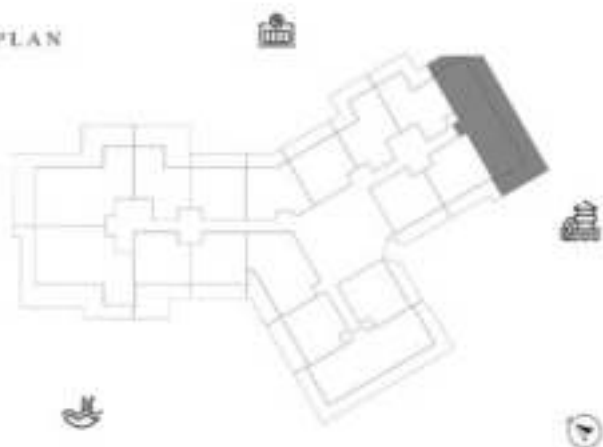

2 BEDROOM-TYPE 3

LEVEL H

UNIT H

SUITE AREA	994.92 SQ.FT	92.43 SQ.M
TERRACE AREA	714.62 SQ.FT	66.39 SQ.M
TOTAL AREA	1709.54 SQ.FT	158.82 SQ.M

KEY PLAN