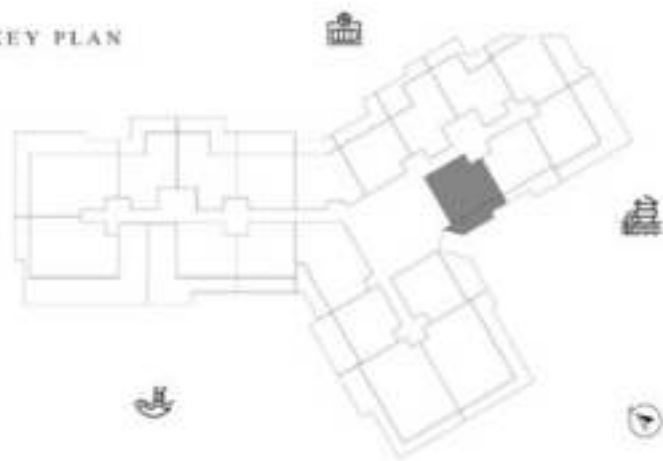

1 BEDROOM-TYPE 3

LEVEL 9

UNIT 15

SUITE AREA	612.47 SQ.FT	56.90 SQ.M
TERRACE AREA	158.02 SQ.FT	14.68 SQ.M
TOTAL AREA	770.49 SQ.FT	71.58 SQ.M

KEY PLAN