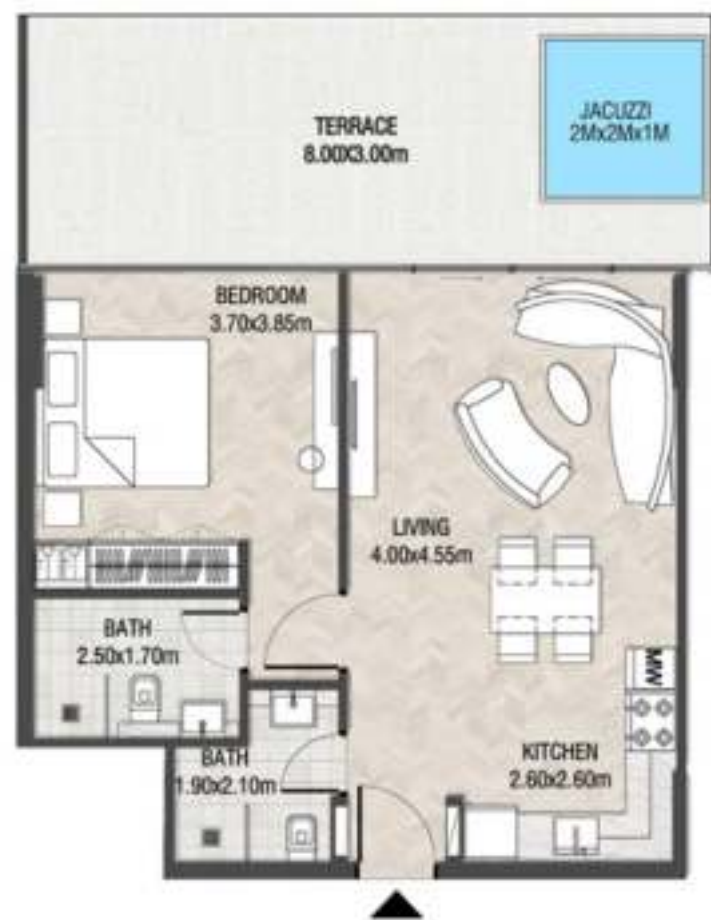

KEY PLAN

KARMA

DECA

1 BEDROOM-TYPE 1

LEVEL 6

UNIT 10

SUITE AREA	812.26 SQ.FT	56.88 SQ.M
TERRACE AREA	270.28 SQ.FT	25.11 SQ.M
TOTAL AREA	882.54 SQ.FT	81.99 SQ.M

KEY PLAN