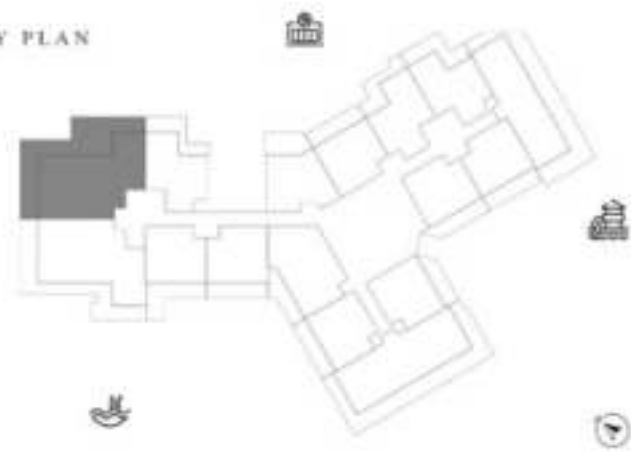

DECA

2 BEDROOM-TYPE 1

LEVEL B3

UNIT 04

SUITE AREA	1262.62 SQ.FT	117.30 SQ.M
TERRACE AREA	74.54 SQ.FT	6.824 SQ.M
TOTAL AREA	1977.15 SQ.FT	185.54 SQ.M

KEY PLAN

KARMA

DECA