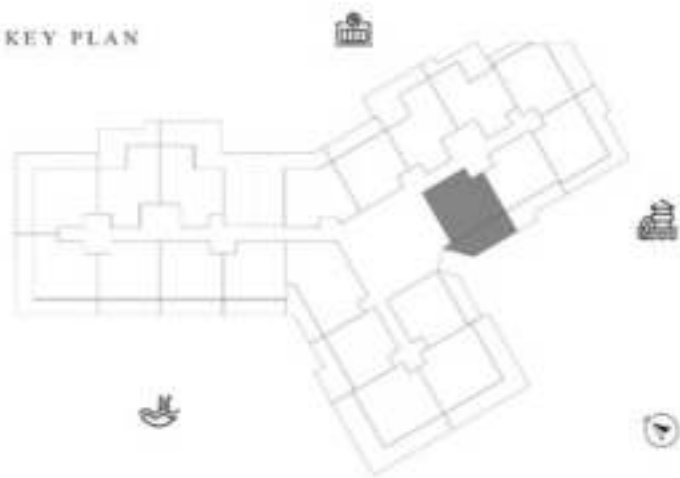

1 BEDROOM-TYPE 4

LEVEL 12

UNIT 15

SUITE AREA	612.47 SQ.FT	56.90 SQ.M
TERRACE AREA	248.11 SQ.FT	23.05 SQ.M
TOTAL AREA	860.58 SQ.FT	79.95 SQ.M

KEY PLAN

KARMA

DECA