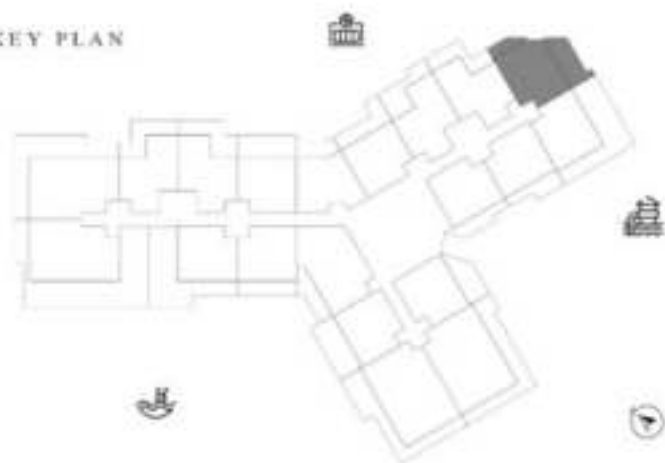

KEY PLAN

KARMA

DECA

1 BEDROOM-TYPE 4

LEVEL 9

UNIT 12

SUITE AREA	636.37 SQ.FT	59.12 SQ.M
TERRACE AREA	399.47 SQ.FT	36.75 SQ.M
TOTAL AREA	945.83 SQ.FT	87.87 SQ.M

KEY PLAN