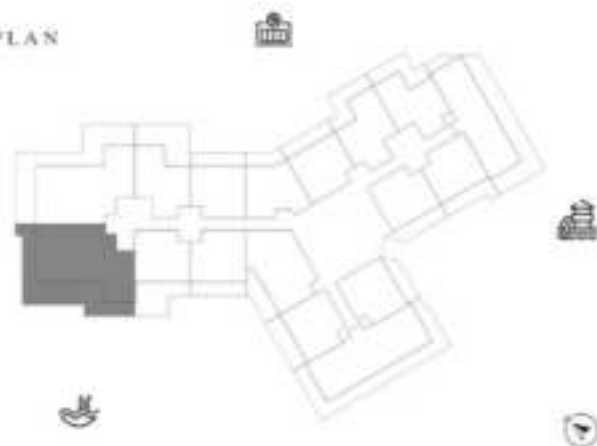

KEY PLAN

KARMA

DECA

2 BEDROOM-TYPE 1

LEVEL H UNIT 03

SUITE AREA	1356.31 SQ.FT	126.19 SQ.M
TERRACE AREA	753.89 SQ.FT	70.03 SQ.M
TOTAL AREA	2112.11 SQ.FT	196.22 SQ.M

KEY PLAN

2 BEDROOM-TYPE 1