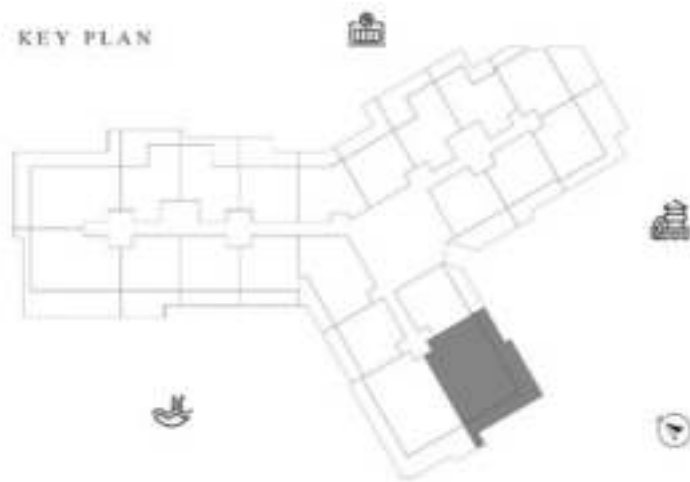

KEY PLAN

2 BEDROOM-TYPE 2

LEVEL 8 UNIT 18

SUITE AREA	1134.74 SQ.FT	105.42 SQ.M
TERRACE AREA	537.02 SQ.FT	49.89 SQ.M
TOTAL AREA	1671.76 SQ.FT	155.31 SQ.M

KEY PLAN

2 BEDROOM-TYPE 2

LEVEL 8 UNIT 19

SUITE AREA	1134.96 SQ.FT	105.44 SQ.M
TERRACE AREA	623.34 SQ.FT	57.91 SQ.M
TOTAL AREA	1758.30 SQ.FT	163.35 SQ.M