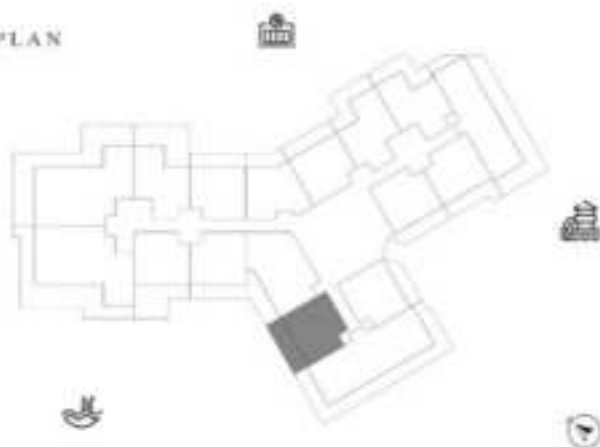

1 BEDROOM-TYPE 1

LEVEL 14

UNIT 16

SUITE AREA	609.67 SQ.FT	56.64 SQ.M
TERRACE AREA	206.11 SQ.FT	19.13 SQ.M
TOTAL AREA	815.80 SQ.FT	75.79 SQ.M

KEY PLAN

KARMA

DECA