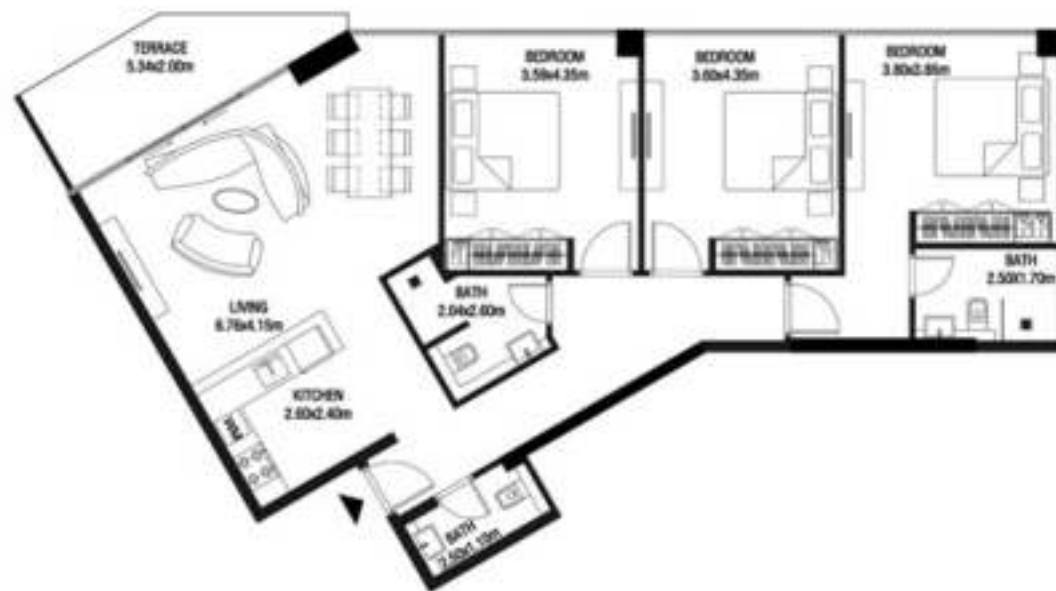

2 BEDROOM-TYPE 1

LEVEL 5 UNIT 15

SUITE AREA	1291.68 SQ.FT	120.81 SQ.M
TERRACE AREA	102.90 SQ.FT	9.56 SQ.M
TOTAL AREA	1394.58 SQ.FT	129.36 SQ.M

KEY PLAN

KARMA

DECA