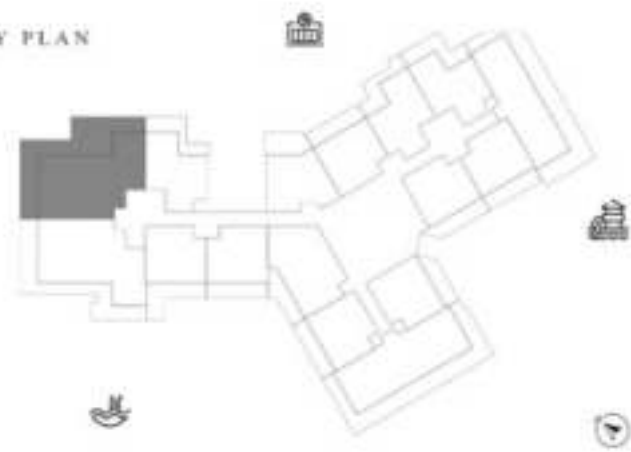

2 BEDROOM-TYPE 1

LEVEL B3   UNIT 04

SUITE AREA	1262.62 SQ.FT	117.30 SQ.M
TERRACE AREA	734.54 SQ.FT	68.24 SQ.M
TOTAL AREA	1997.15 SQ.FT	185.54 SQ.M

KEY PLAN

KARMA

DECA