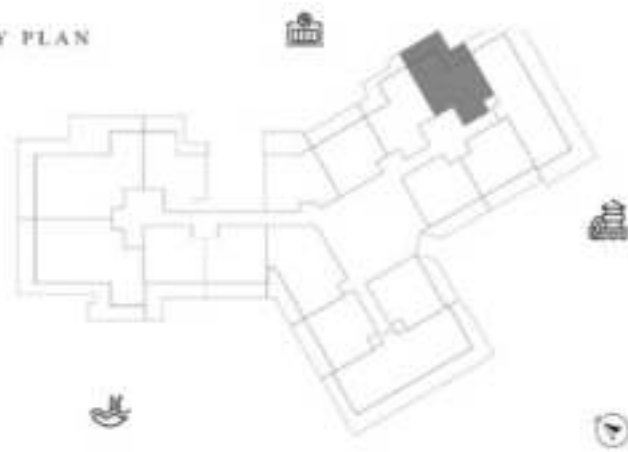

1 BEDROOM-TYPE 2

LEVEL 13

UNIT 09

SUITE AREA	602.63 SQ.FT	61.56 SQ.M
TERRACE AREA	221.74 SQ.FT	20.69 SQ.M
TOTAL AREA	884.37 SQ.FT	82.16 SQ.M

KEY PLAN

KARMA

DECA