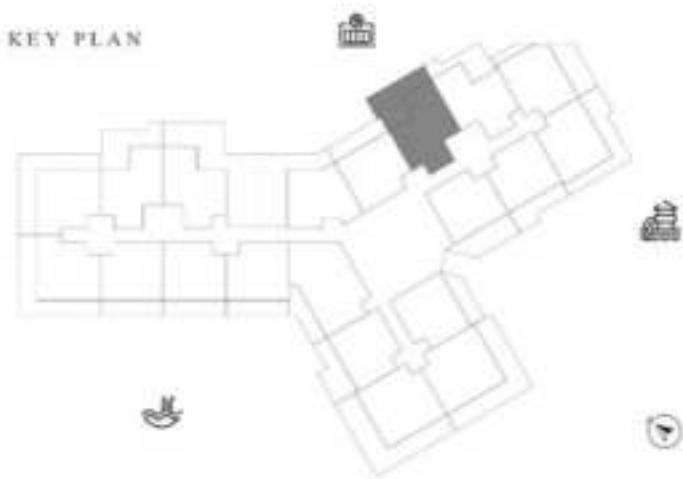

1 BEDROOM-TYPE 2

LEVEL 12

UNIT 10

SUITE AREA	462.42 SQ.FT	43.54 SQ.M
TERRACE AREA	313.77 SQ.FT	29.15 SQ.M
TOTAL AREA	976.19 SQ.FT	90.69 SQ.M

KEY PLAN