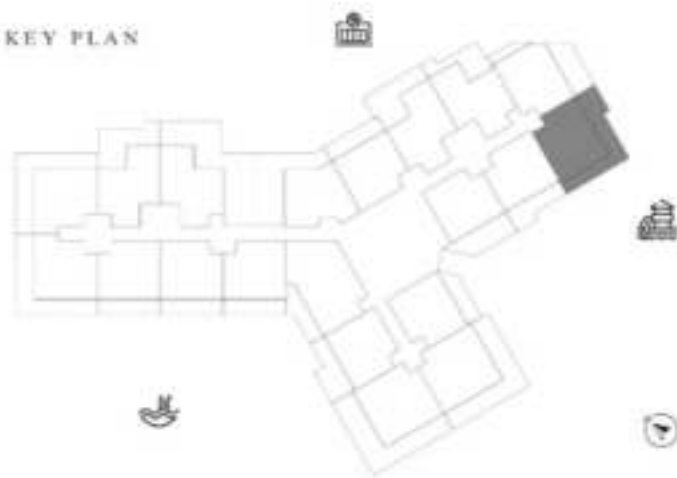

1 BEDROOM-TYPE 5

LEVEL 12

UNIT 13

SUITE AREA	647.56 SQ.FT	60.16 SQ.M
TERRACE AREA	375.34 SQ.FT	34.87 SQ.M
TOTAL AREA	1022.90 SQ.FT	95.03 SQ.M

KEY PLAN