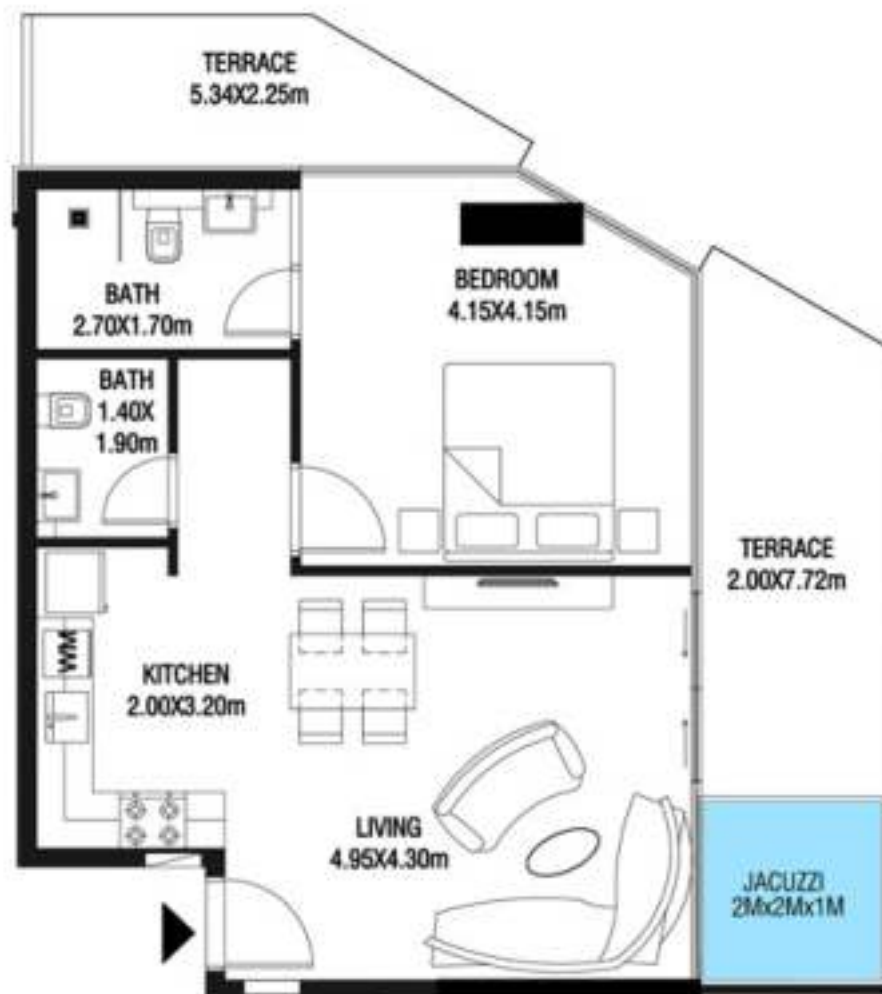

1 BEDROOM-TYPE 4

LEVEL II

UNIT 12

SUITE AREA	636.37 SQ.FT	59.12 SQ.M
TERRACE AREA	235.41 SQ.FT	21.87 SQ.M
TOTAL AREA	871.78 SQ.FT	80.99 SQ.M

KEY PLAN

KARMA

DECA