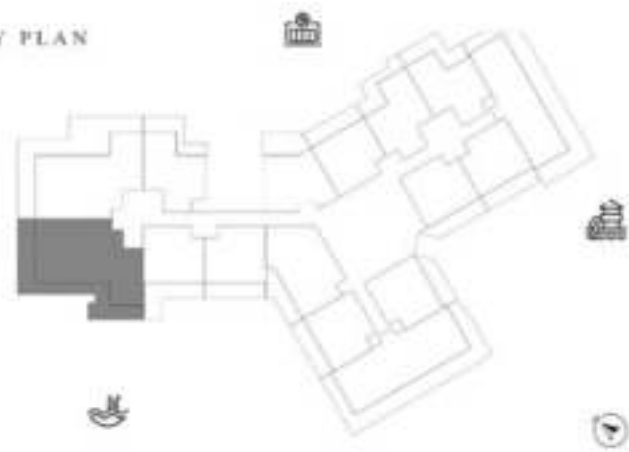

2 BEDROOM-TYPE 1

LEVEL B3

UNIT 03

SUITE AREA	1356.31 SQ.FT	126.19 SQ.M
TERRACE AREA	592.77 SQ.FT	55.07 SQ.M
TOTAL AREA	1949.08 SQ.FT	181.26 SQ.M

KEY PLAN

KARMA

DECA