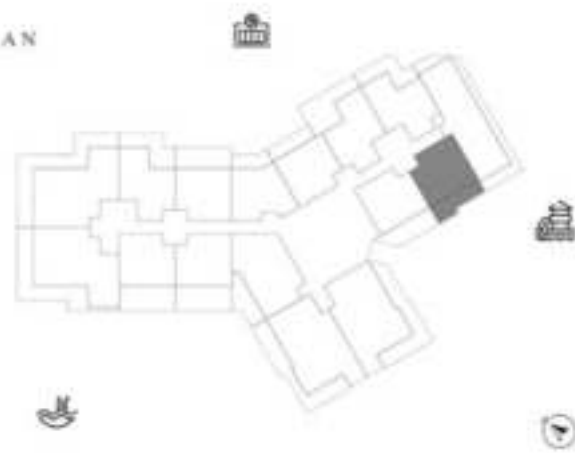

KEY PLAN

KARMA

DECA

1 BEDROOM-TYPE 3

LEVEL 15

UNIT 13

SUITE AREA	611.07 SQ.FT	56.77 SQ.M
TERRACE AREA	231.96 SQ.FT	21.55 SQ.M
TOTAL AREA	843.04 SQ.FT	78.32 SQ.M

KEY PLAN