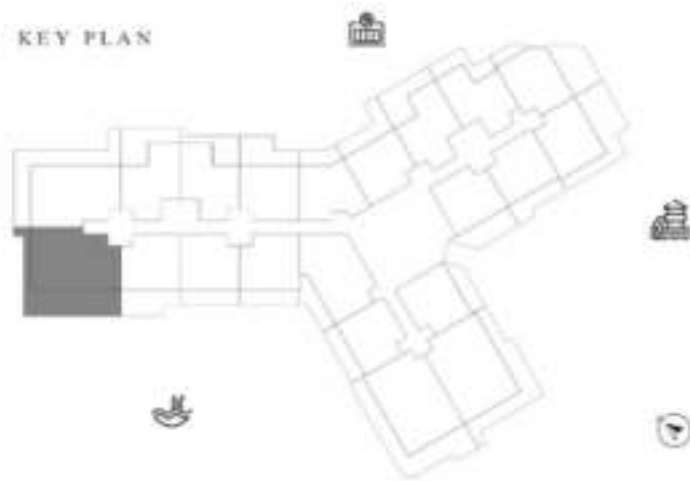

KARMA

DECA

2 BEDROOM-TYPE 1

LEVEL 8 UNIT 04

SUITE AREA	1005.57 SQ.FT	93.42 SQ.M
TERRACE AREA	611.72 SQ.FT	56.83 SQ.M
TOTAL AREA	1617.29 SQ.FT	150.25 SQ.M

KEY PLAN

KARMA

DECA