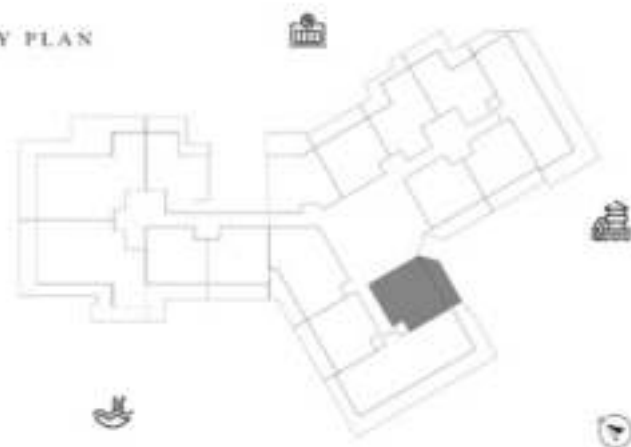

KEY PLAN

KARMA

DECA

1 BEDROOM-TYPE 1

LEVEL B3

UNIT B3

SUITE AREA	613.23 SQ.FT	56.97 SQ.M
TERRACE AREA	152.53 SQ.FT	14.17 SQ.M
TOTAL AREA	765.75 SQ.FT	71.14 SQ.M

KEY PLAN