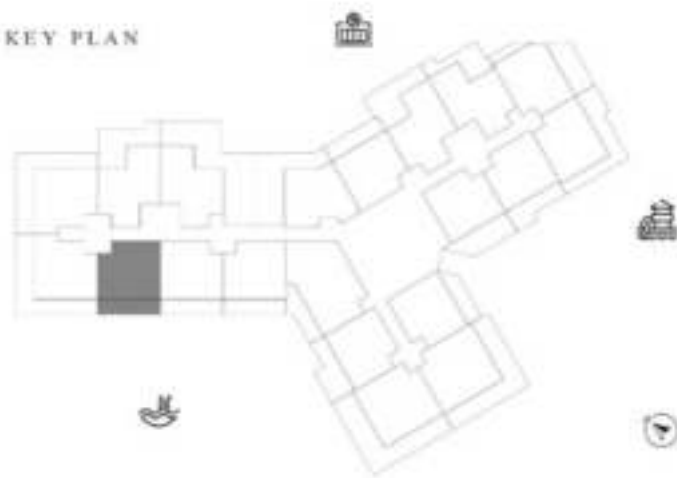

2 BEDROOM-TYPE 1

LEVEL 12

UNIT 03

SUITE AREA	612.26 SQ.FT	56.88 SQ.M
TERRACE AREA	167.60 SQ.FT	15.57 SQ.M
TOTAL AREA	779.85 SQ.FT	72.45 SQ.M

KEY PLAN