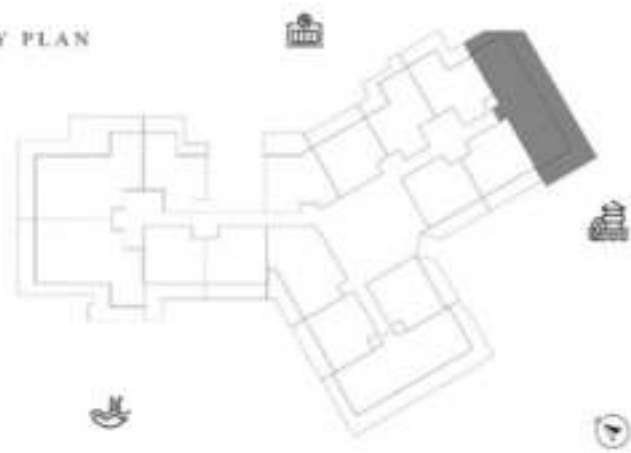

2 BEDROOM-TYPE 2

LEVEL 13   UNIT 10

SUITE AREA	996.75 SQ.FT	92.60 SQ.M
TERRACE AREA	723.99 SQ.FT	67.26 SQ.M
TOTAL AREA	1720.73 SQ.FT	159.86 SQ.M

KEY PLAN

KARMA