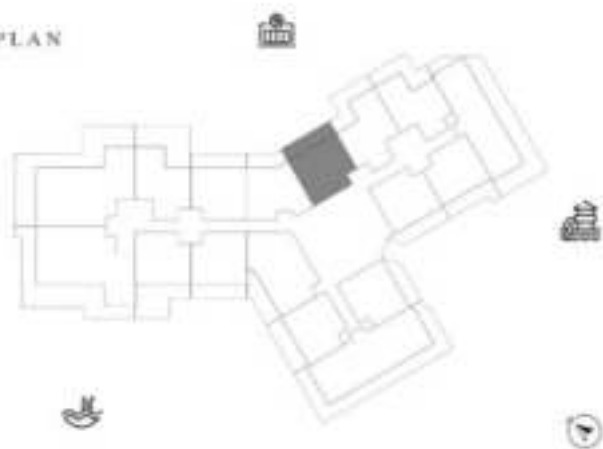

KEY PLAN

KARMA

DECA

1 BEDROOM-TYPE 1

LEVEL 14

UNIT 08

SUITE AREA	613.01 SQ.FT	56.95 SQ.M
TERRACE AREA	171.79 SQ.FT	15.96 SQ.M
TOTAL AREA	784.80 SQ.FT	72.91 SQ.M

KEY PLAN