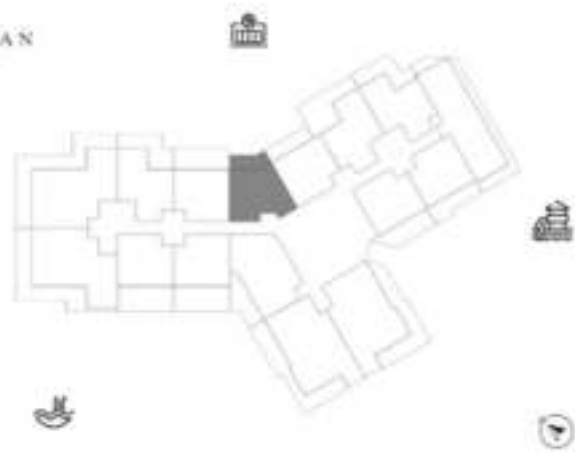

1 BEDROOM-TYPE 1

LEVEL 15

UNIT 07

SUITE AREA	623.88 SQ.FT	57.96 SQ.M
TERRACE AREA	119.05 SQ.FT	11.06 SQ.M
TOTAL AREA	742.93 SQ.FT	69.02 SQ.M

KEY PLAN

KARMA

DECA