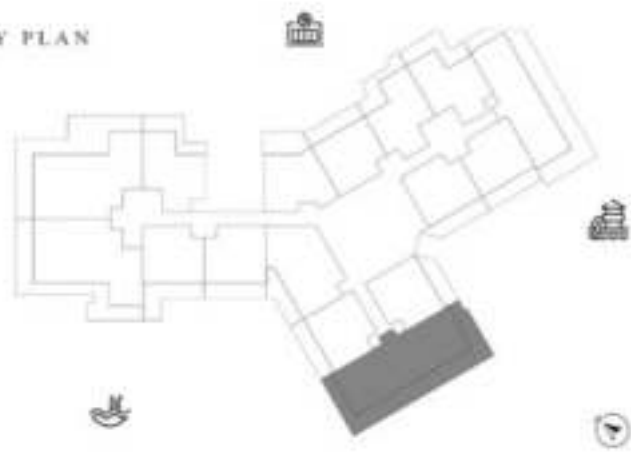

SUITE AREA	1207.18 SQ.FT	112.15 SQ.M
TERRACE AREA	735.09 SQ.FT	68.57 SQ.M
TOTAL AREA	1942.27 SQ.FT	180.72 SQ.M

KEY PLAN

KARMA

DECA

1 BEDROOM-TYPE 1

LEVEL 13

UNIT 15

SUITE AREA	612.90 SQ.FT	56.94 SQ.M
TERRACE AREA	171.15 SQ.FT	15.90 SQ.M
TOTAL AREA	784.05 SQ.FT	72.84 SQ.M