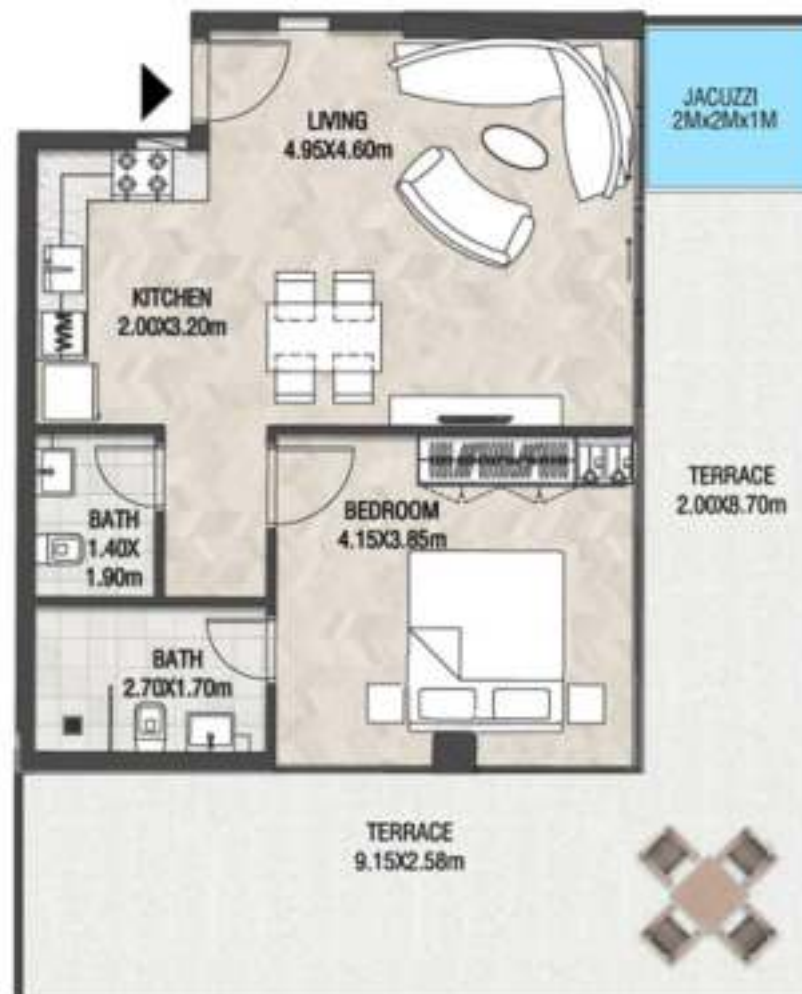

DECA

1 BEDROOM-TYPE 4

LEVEL II

UNIT B3

SUITE AREA	647.56 SQ.FT	60.18 SQ.M
TERRACE AREA	442.83 SQ.FT	41.14 SQ.M
TOTAL AREA	1090.39 SQ.FT	101.32 SQ.M

KEY PLAN

KARMA

DECA