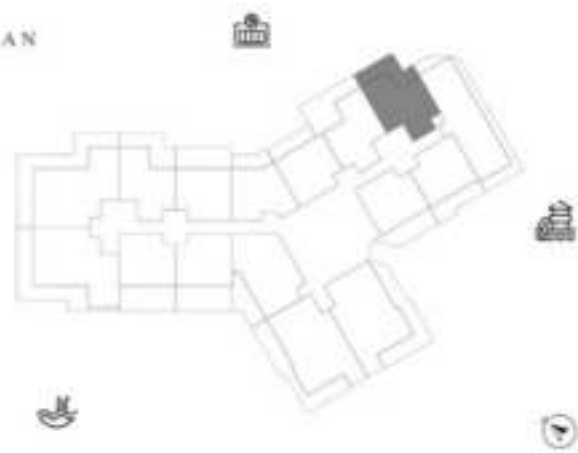

UNIT 10

SUITE AREA	662.42 SQ.FT	61.54 SQ.M
TERRACE AREA	236.59 SQ.FT	21.98 SQ.M
TOTAL AREA	899.01 SQ.FT	83.52 SQ.M

KEY PLAN

KARMA

DECA

2 BEDROOM-TYPE 2

LEVEL 15

UNIT 11