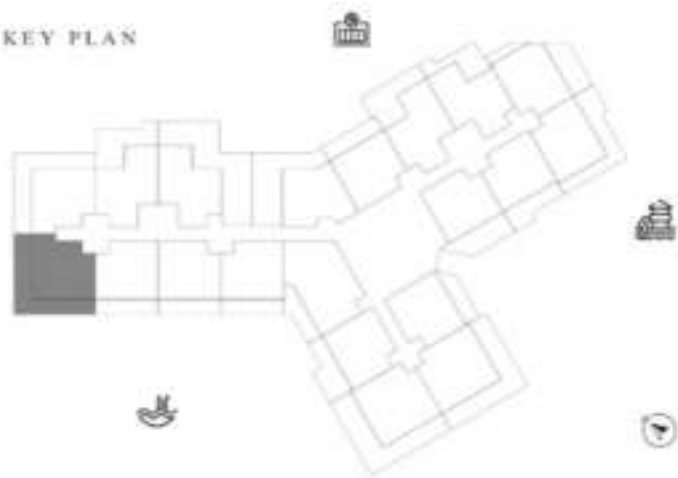

KEY PLAN

1 BEDROOM-TYPE 1

LEVEL 12

UNIT 05

SUITE AREA	453.70 SQ.FT	60.73 SQ.M
TERRACE AREA	435.94 SQ.FT	40.50 SQ.M
TOTAL AREA	1089.64 SQ.FT	101.23 SQ.M

KEY PLAN

KARMA

DECA