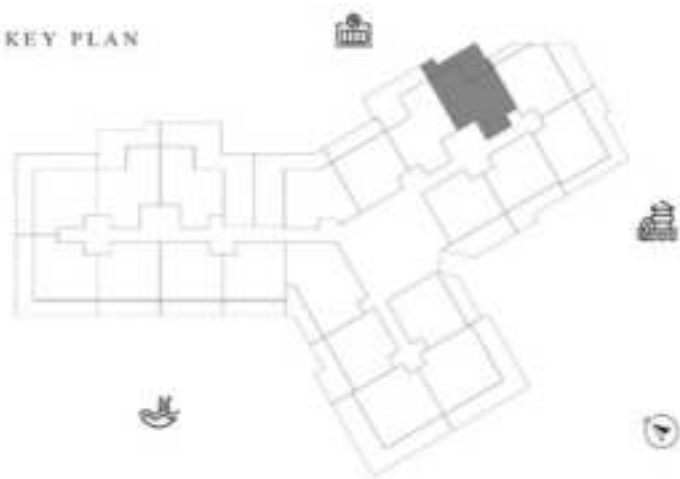

1 BEDROOM-TYPE 2

LEVEL 12

UNIT 11

SUITE AREA	463.28 SQ.FT	41.62 SQ.M
TERRACE AREA	218.83 SQ.FT	20.33 SQ.M
TOTAL AREA	682.11 SQ.FT	61.95 SQ.M

KEY PLAN

KARMA

DECA