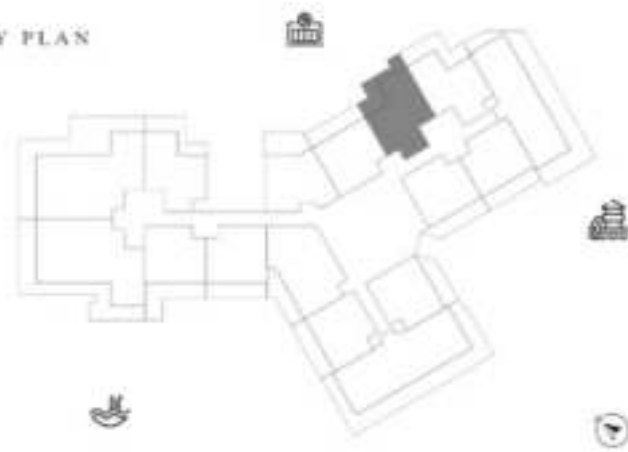

DECA

1 BEDROOM-TYPE 2

LEVEL 13

UNIT 08

SUITE AREA	662.42 SQ.FT	61.54 SQ.M
TERRACE AREA	187.94 SQ.FT	17.46 SQ.M
TOTAL AREA	850.36 SQ.FT	79.00 SQ.M

KEY PLAN

KARMA

DECA