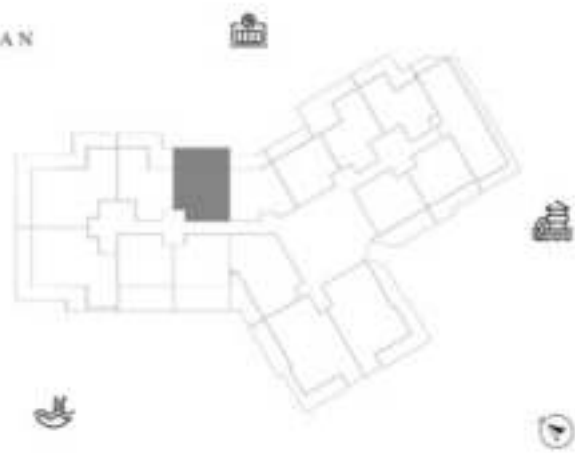

1 BEDROOM-TYPE 1

LEVEL 15

UNIT 06

SUITE AREA	812.26 SQ.FT	56.88 SQ.M
TERRACE AREA	261.35 SQ.FT	24.28 SQ.M
TOTAL AREA	873.61 SQ.FT	81.16 SQ.M

KEY PLAN

KARMA

DECA