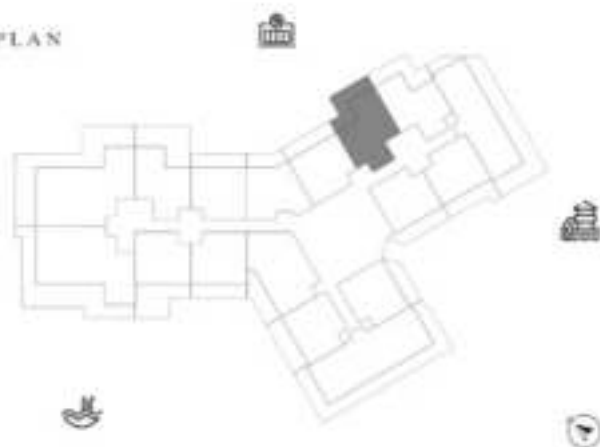

KARMA

DECA

1 BEDROOM-TYPE 2

LEVEL 14

UNIT 09

SUITE AREA	662.42 SQ.FT	61.54 SQ.M
TERRACE AREA	236.59 SQ.FT	21.98 SQ.M
TOTAL AREA	899.01 SQ.FT	83.52 SQ.M

KEY PLAN

KARMA