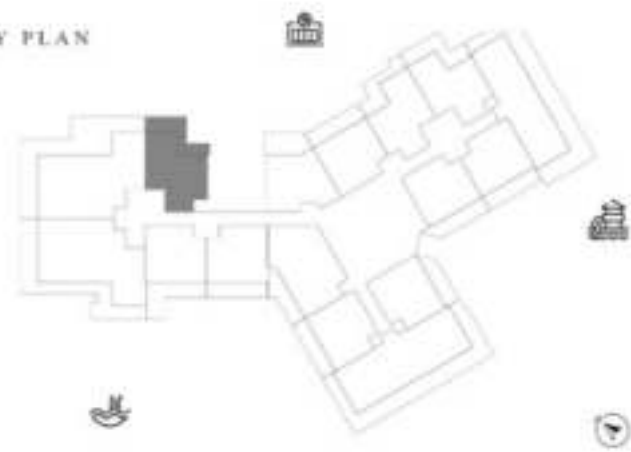

1 BEDROOM-TYPE 2

LEVEL 13

UNIT 05

SUITE AREA	670.27 SQ.FT	62.27 SQ.M
TERRACE AREA	196.66 SQ.FT	18.27 SQ.M
TOTAL AREA	866.93 SQ.FT	80.54 SQ.M

KEY PLAN

KARMA

DECA