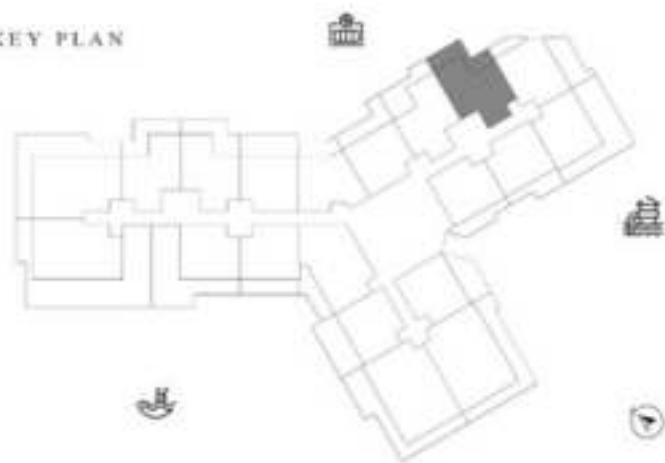

1 BEDROOM-TYPE 1

LEVEL 9 UNIT 11

SUITE AREA	663.28 SQ.FT	61.62 SQ.M
TERRACE AREA	205.87 SQ.FT	18.94 SQ.M
TOTAL AREA	867.15 SQ.FT	80.56 SQ.M

KEY PLAN