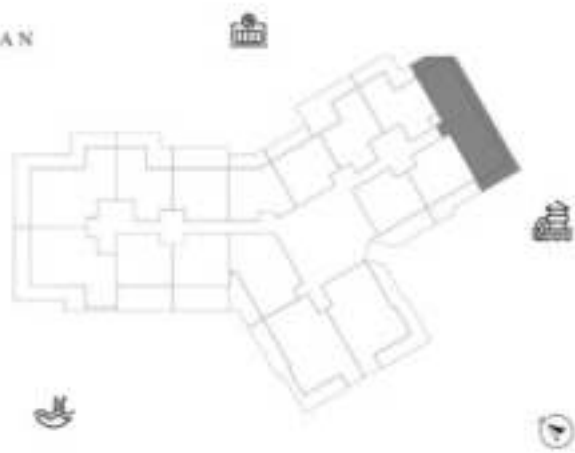

2 BEDROOM-TYPE 2

LEVEL 15

UNIT 11

SUITE AREA	994.92 SQ.FT	92.43 SQ.M
TERRACE AREA	359.19 SQ.FT	33.37 SQ.M
TOTAL AREA	1354.11 SQ.FT	125.80 SQ.M

KEY PLAN