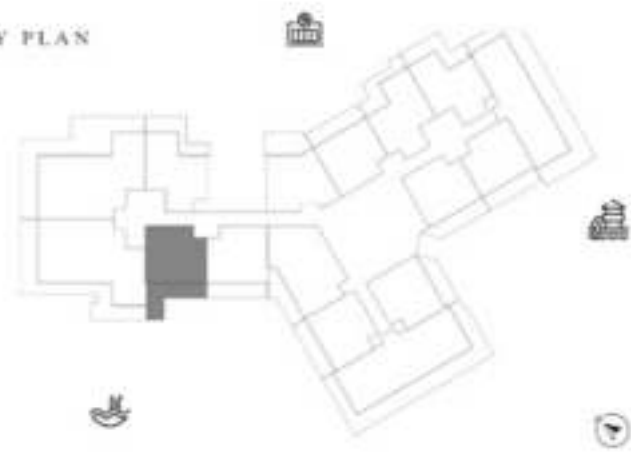

1 BEDROOM-TYPE 1

LEVEL 13

UNIT 02

SUITE AREA	612.26 SQ.FT	56.88 SQ.M
TERRACE AREA	243.37 SQ.FT	22.61 SQ.M
TOTAL AREA	855.63 SQ.FT	79.49 SQ.M

KEY PLAN