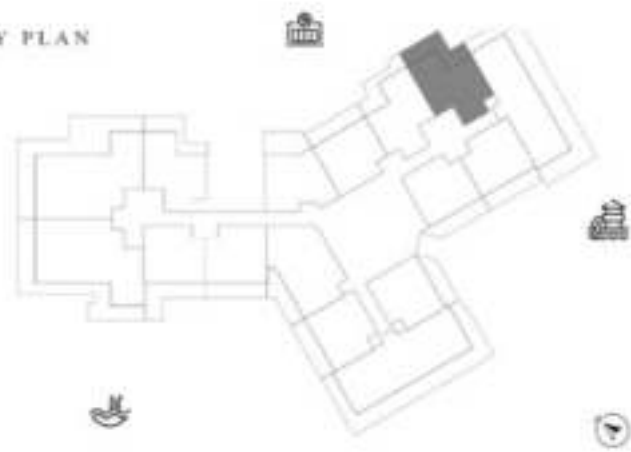

1 BEDROOM-TYPE 2

LEVEL 13

UNIT 09

SUITE AREA	602.63 SQ.FT	61.56 SQ.M
TERRACE AREA	221.74 SQ.FT	20.69 SQ.M
TOTAL AREA	884.37 SQ.FT	82.16 SQ.M

KEY PLAN

KARMA

DECA