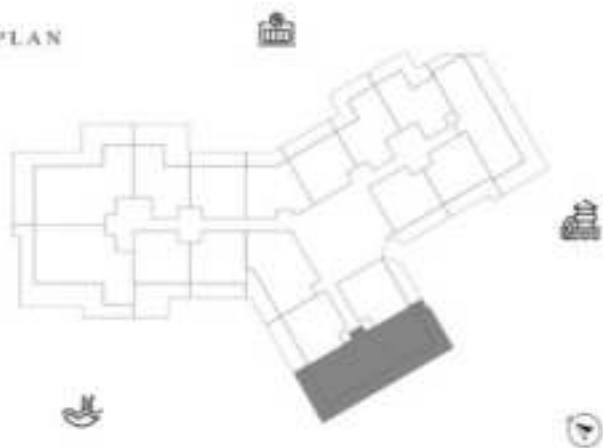

2 BEDROOM-TYPE 3

LEVEL 14   UNIT 15

SUITE AREA	1289.21 SQ.FT	112.34 SQ.M
TERRACE AREA	706.12 SQ.FT	65.69 SQ.M
TOTAL AREA	1995.35 SQ.FT	177.94 SQ.M

KEY PLAN

KARMA

DECA