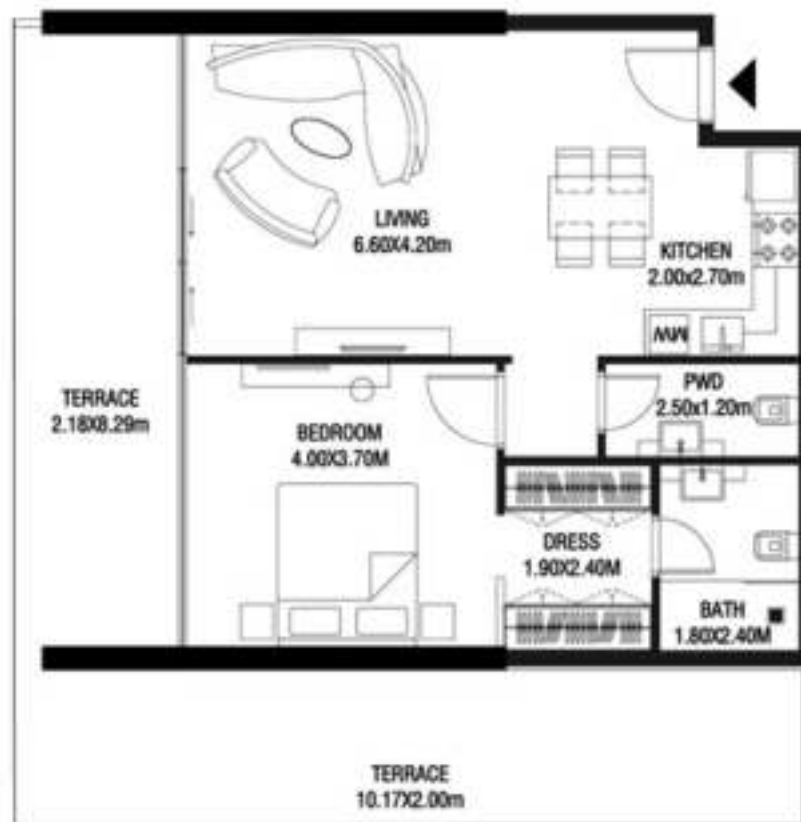

KARMA

DECA

1 BEDROOM-TYPE 1

LEVEL 4

UNIT 05

SUITE AREA	709.89 SQ.FT	65.95 SQ.M
TERRACE AREA	408.06 SQ.FT	37.91 SQ.M
TOTAL AREA	1117.95 SQ.FT	103.86 SQ.M

KEY PLAN

KARMA