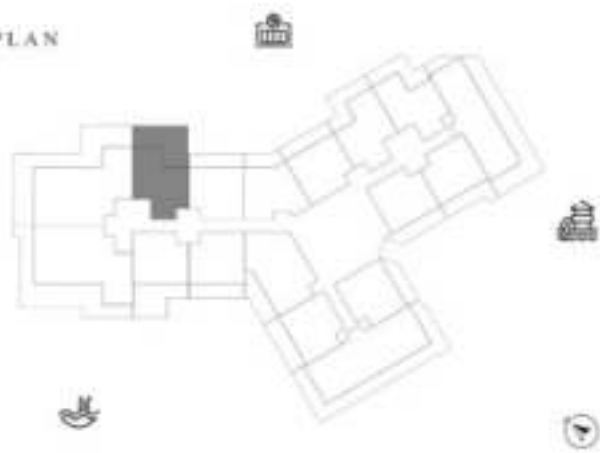

1 BEDROOM-TYPE 2

LEVEL 14

UNIT 05

SUITE AREA	662.42 SQ.FT	61.54 SQ.M
TERRACE AREA	371.90 SQ.FT	34.55 SQ.M
TOTAL AREA	1034.31 SQ.FT	96.09 SQ.M

KEY PLAN

KARMA

DECA