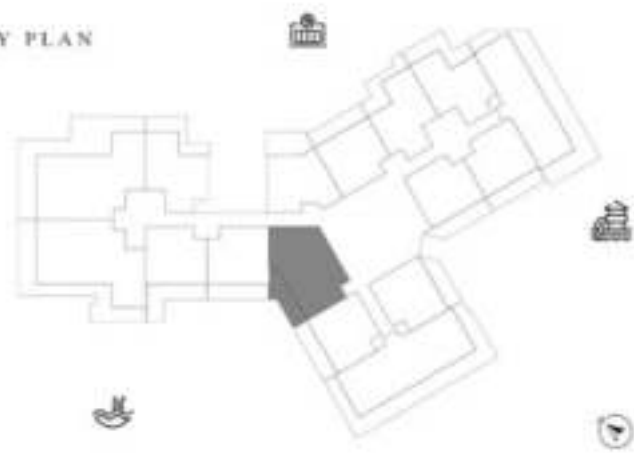

KEY PLAN

KARMA

DECA

2 BEDROOM-TYPE 4

LEVEL B3

UNIT 16

SUITE AREA	899.98 SQ.FT	83.61 SQ.M
TERRACE AREA	170.72 SQ.FT	15.86 SQ.M
TOTAL AREA	1070.70 SQ.FT	99.47 SQ.M

KEY PLAN