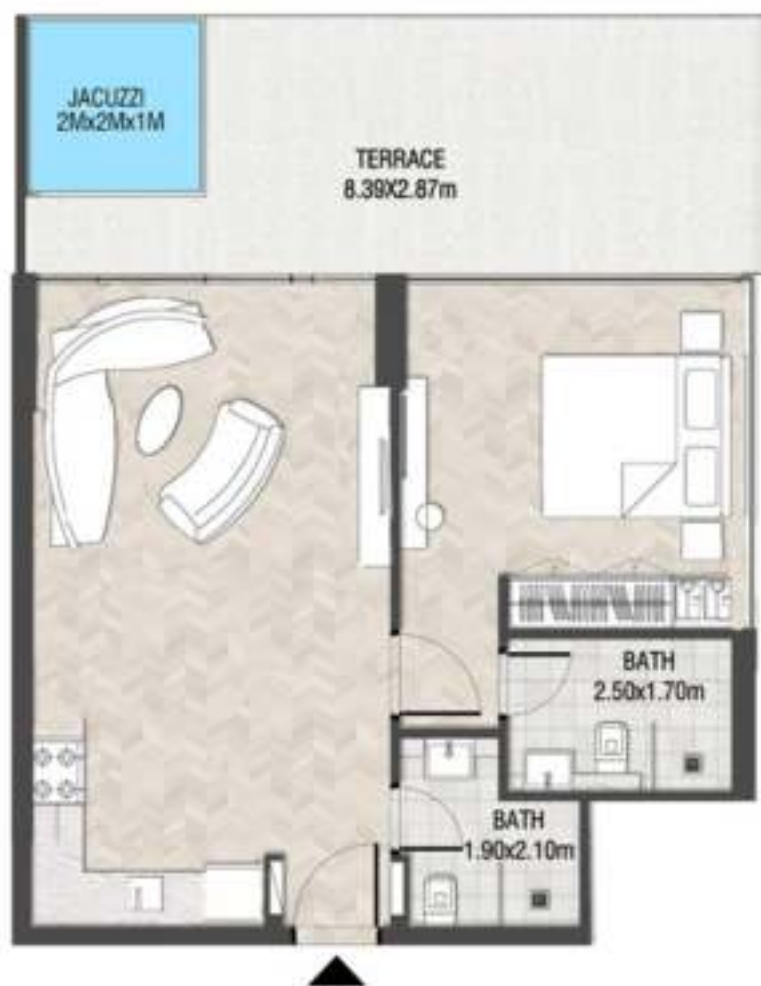

1 BEDROOM-TYPE 6

LEVEL II

UNIT 10

SUITE AREA	612.26 SQ.FT	56.88 SQ.M
TERRACE AREA	259.41 SQ.FT	24.10 SQ.M
TOTAL AREA	871.67 SQ.FT	80.98 SQ.M

KEY PLAN

KARMA

DECA