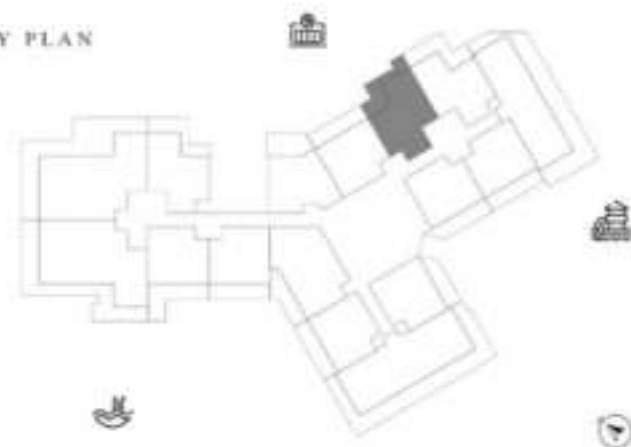

1 BEDROOM-TYPE 2

LEVEL 13

UNIT 08

SUITE AREA	662.42 SQ.FT	61.54 SQ.M
TERRACE AREA	187.94 SQ.FT	17.46 SQ.M
TOTAL AREA	850.36 SQ.FT	79.00 SQ.M

KEY PLAN

KARMA

DECA