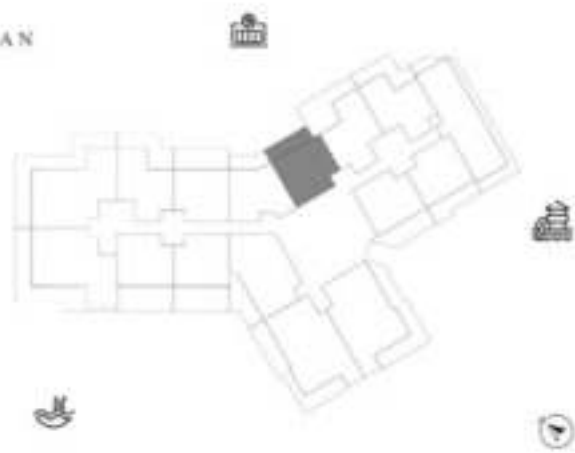

1 BEDROOM-TYPE 3

LEVEL 15

UNIT 08

SUITE AREA	612.26 SQ.FT	56.86 SQ.M
TERRACE AREA	149.62 SQ.FT	13.91 SQ.M
TOTAL AREA	761.88 SQ.FT	70.78 SQ.M

KEY PLAN

KARMA

DECA