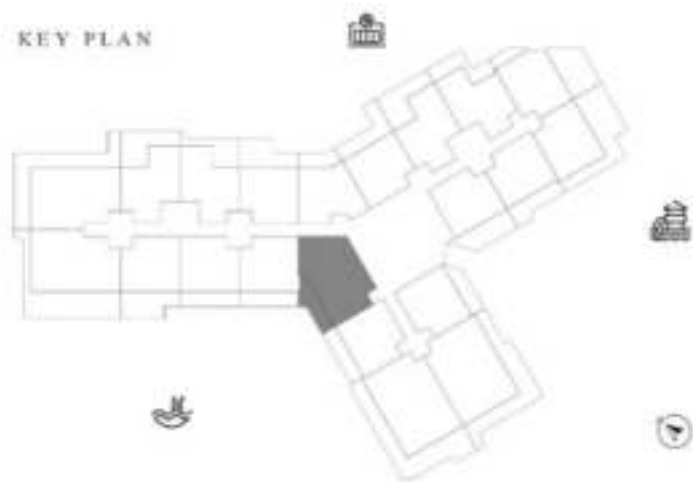

2 BEDROOM-TYPE 4

LEVEL 8 UNIT 21

SUITE AREA	899.98 SQ.FT	83.61 SQ.M
TERRACE AREA	170.61 SQ.FT	15.85 SQ.M
TOTAL AREA	1070.59 SQ.FT	99.46 SQ.M

KEY PLAN