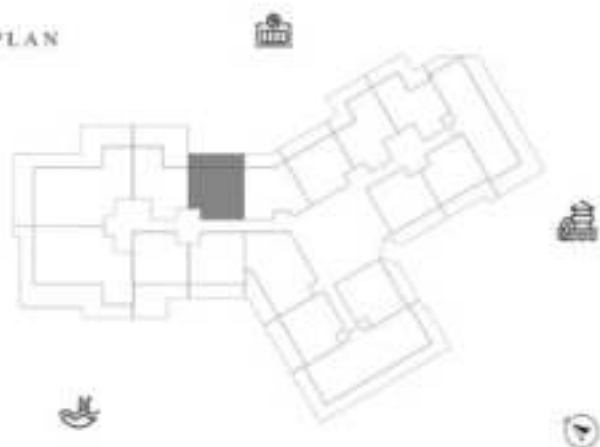

KEY PLAN

KARMA

DECA

1 BEDROOM-TYPE 1

LEVEL 14

UNIT 06

SUITE AREA	612.26 SQ.FT	56.88 SQ.M
TERRACE AREA	172.01 SQ.FT	15.98 SQ.M
TOTAL AREA	784.27 SQ.FT	72.86 SQ.M

KEY PLAN