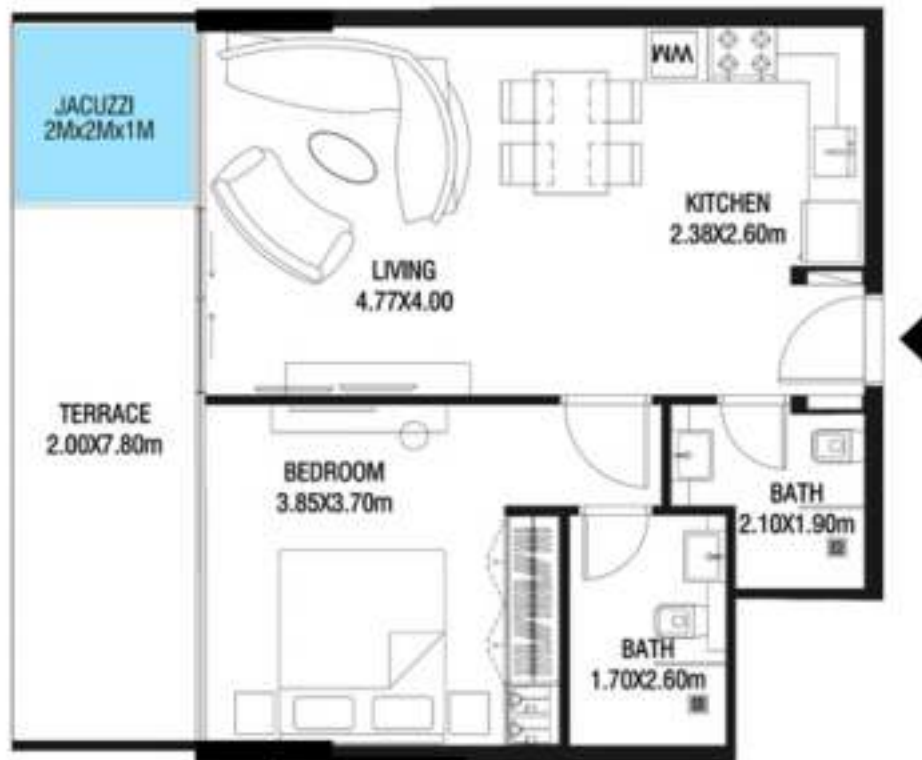

1 BEDROOM-TYPE 3

LEVEL 8

UNIT 20

SUITE AREA	612.90 SQ.FT	56.94 SQ.M
TERRACE AREA	171.36 SQ.FT	15.92 SQ.M
TOTAL AREA	784.27 SQ.FT	72.86 SQ.M

KEY PLAN

KARMA

DECA