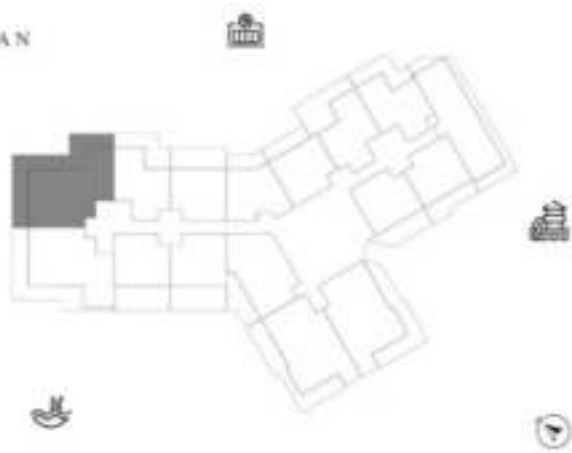

2 BEDROOM-TYPE 1

LEVEL 15

UNIT 04

SUITE AREA	1092.01 SQ.FT	101.45 SQ.M
TERRACE AREA	581.58 SQ.FT	54.03 SQ.M
TOTAL AREA	1673.59 SQ.FT	155.48 SQ.M

KEY PLAN

KARMA

DECA