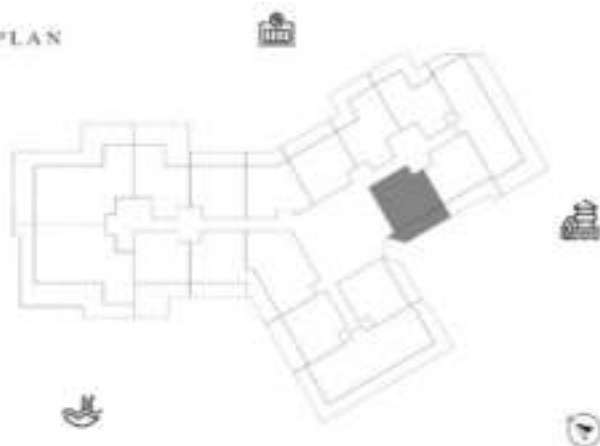

KEY PLAN

KARMA

DECA

1 BEDROOM-TYPE 4

LEVEL 14

UNIT 14

SUITE AREA	612.26 SQ.FT	56.88 SQ.M
TERRACE AREA	151.56 SQ.FT	14.08 SQ.M
TOTAL AREA	763.81 SQ.FT	70.96 SQ.M

KEY PLAN