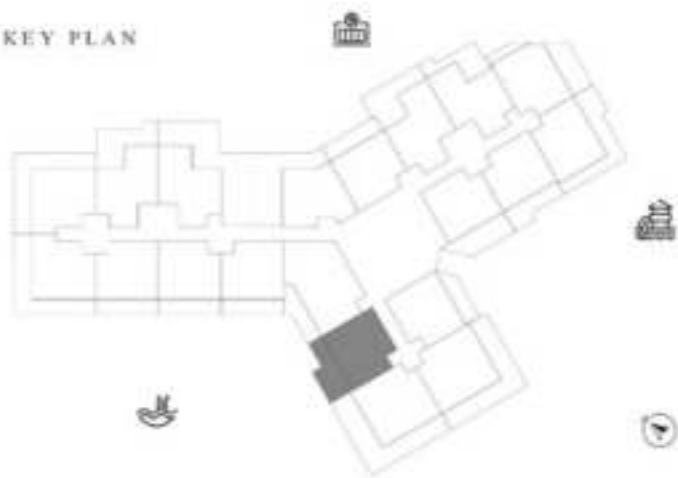

1 BEDROOM-TYPE 4

LEVEL 12

UNIT 19

SUITE AREA	612.90 SQ.FT	56.94 SQ.M
TERRACE AREA	241.11 SQ.FT	22.40 SQ.M
TOTAL AREA	854.02 SQ.FT	79.34 SQ.M

KEY PLAN

KARMA

DECA