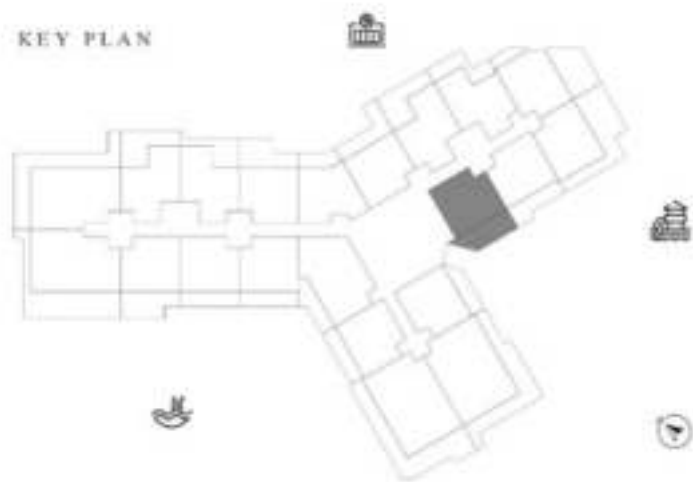

1 BEDROOM-TYPE 3

LEVEL 8 UNIT 16

SUITE AREA	612.47 SQ.FT	56.90 SQ.M
TERRACE AREA	252.09 SQ.FT	23.42 SQ.M
TOTAL AREA	864.56 SQ.FT	80.32 SQ.M

KEY PLAN

KARMA

DECA