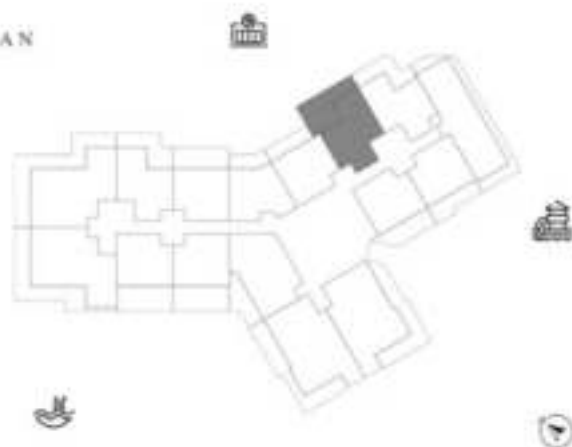

KARMA

DECA

1 BEDROOM-TYPE 2

LEVEL 15

UNIT 09

SUITE AREA	662.42 SQ.FT	61.54 SQ.M
TERRACE AREA	346.06 SQ.FT	32.15 SQ.M
TOTAL AREA	1008.48 SQ.FT	93.69 SQ.M

KEY PLAN

KARMA