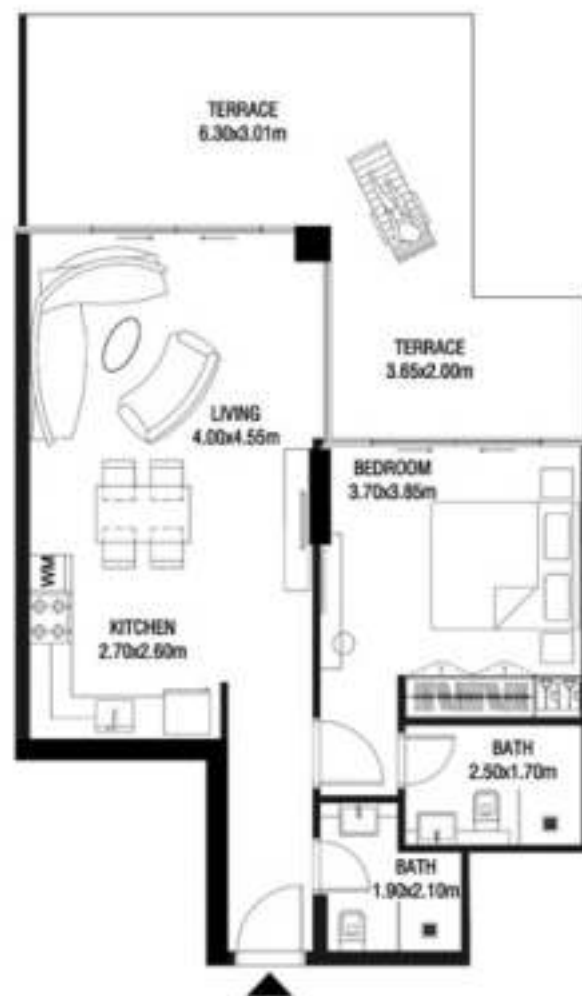

KEY PLAN

KARMA

DECA

1 BEDROOM-TYPE 2

LEVEL 1

UNIT 06

SUITE AREA	664.03 SQ.FT	61.69 SQ.M
TERRACE AREA	305.70 SQ.FT	28.40 SQ.M
TOTAL AREA	969.73 SQ.FT	90.09 SQ.M

KEY PLAN