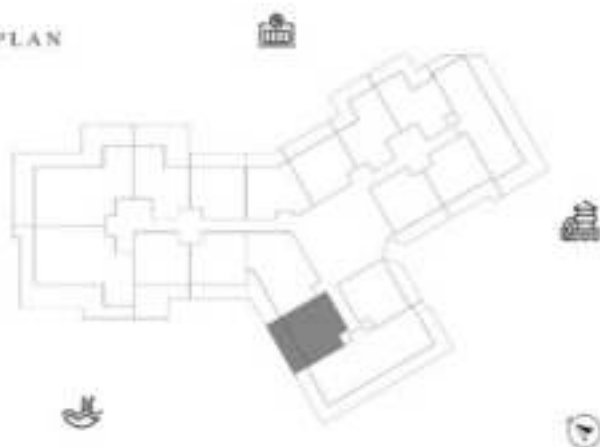

1 BEDROOM-TYPE 1

LEVEL 14

UNIT 16

SUITE AREA	609.67 SQ.FT	56.64 SQ.M
TERRACE AREA	206.11 SQ.FT	19.13 SQ.M
TOTAL AREA	815.78 SQ.FT	75.79 SQ.M

KEY PLAN

KARMA

DECA