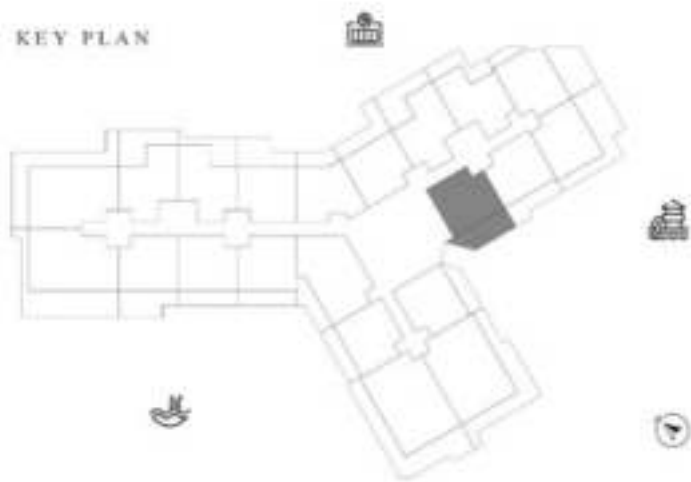

1 BEDROOM-TYPE 3

LEVEL 8

UNIT 16

SUITE AREA	612.47 SQ.FT	56.90 SQ.M
TERRACE AREA	252.09 SQ.FT	23.42 SQ.M
TOTAL AREA	864.56 SQ.FT	80.32 SQ.M

KEY PLAN

KARMA

DECA