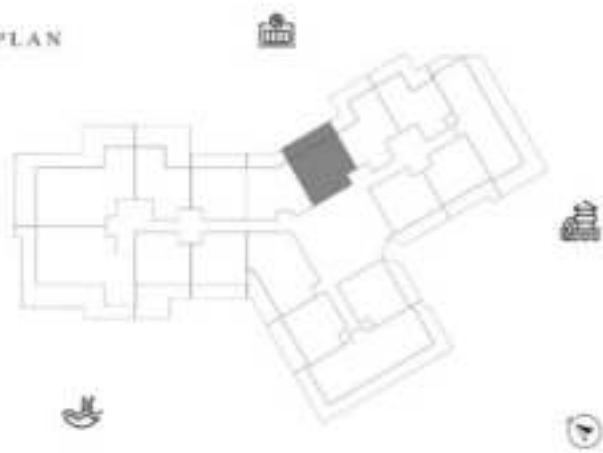

DECA

1 BEDROOM-TYPE 1

LEVEL 14

UNIT 08

SUITE AREA	613.01 SQ.FT	56.95 SQ.M
TERRACE AREA	171.79 SQ.FT	15.96 SQ.M
TOTAL AREA	784.80 SQ.FT	72.91 SQ.M

KEY PLAN

KARMA

DECA