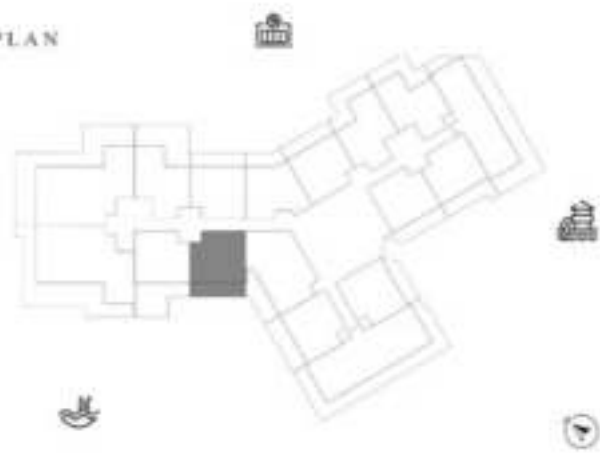

1 BEDROOM-TYPE 1

LEVEL 14

UNIT 01

SUITE AREA	612.36 SQ.FT	56.88 SQ.M
TERRACE AREA	172.33 SQ.FT	16.01 SQ.M
TOTAL AREA	784.59 SQ.FT	72.89 SQ.M

KEY PLAN

KARMA

DECA