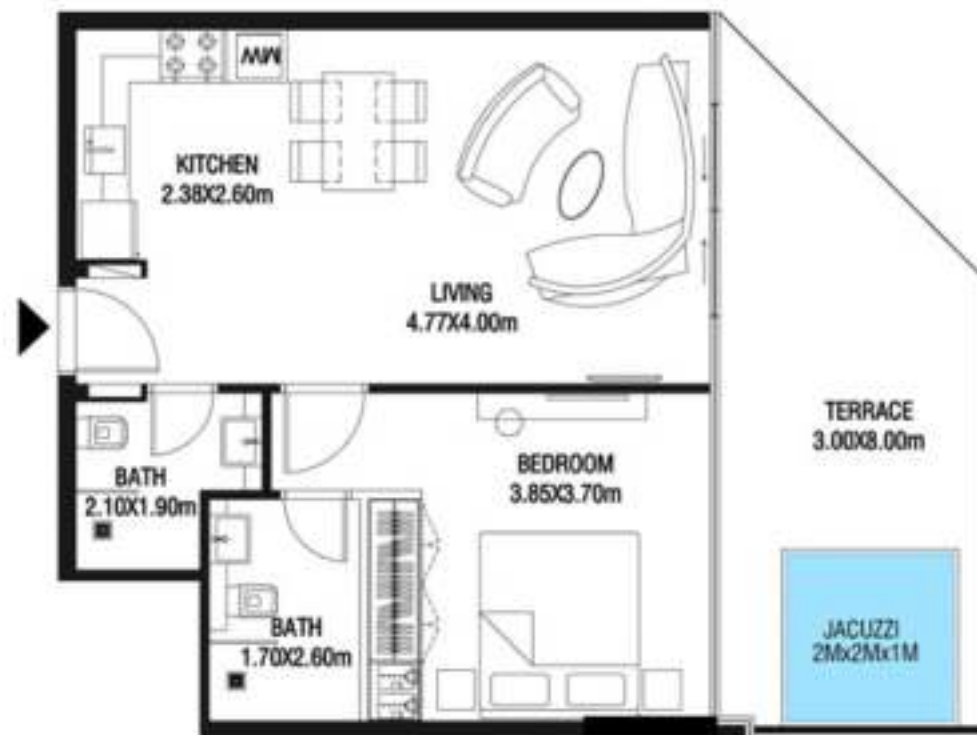

KEY PLAN

KARMA

DECA

1 BEDROOM-TYPE 2

LEVEL 10

UNIT 15

SUITE AREA	613.23 SQ.FT	56.97 SQ.M
TERRACE AREA	211.19 SQ.FT	19.62 SQ.M
TOTAL AREA	824.41 SQ.FT	76.59 SQ.M

KEY PLAN