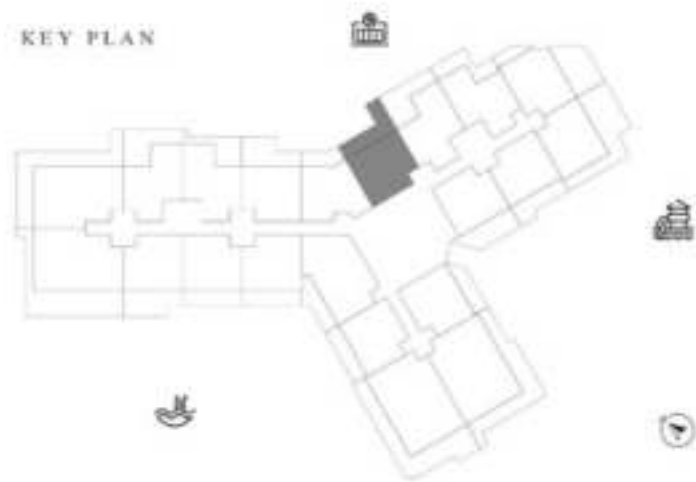

1 BEDROOM-TYPE 3

LEVEL 8 UNIT 10

SUITE AREA	612.26 SQ.FT	56.88 SQ.M
TERRACE AREA	238.10 SQ.FT	22.12 SQ.M
TOTAL AREA	850.36 SQ.FT	79.00 SQ.M

KEY PLAN

KARMA

DECA