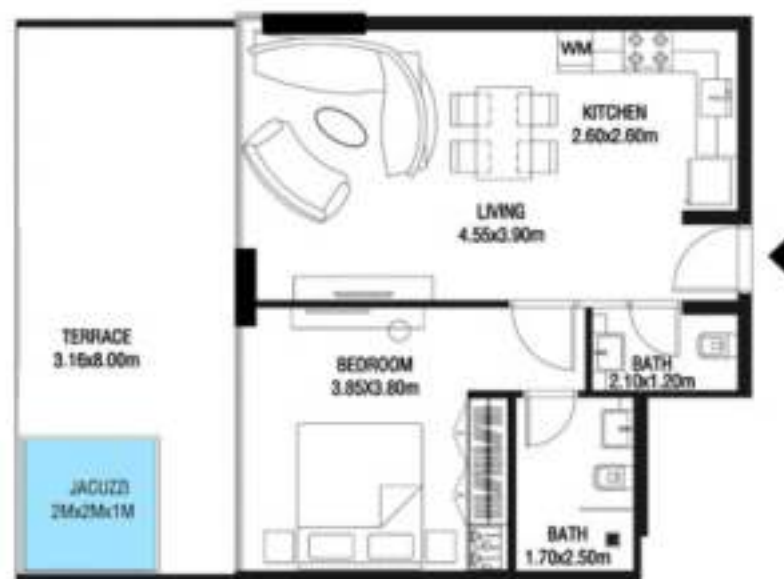

1 BEDROOM-TYPE 4

LEVEL 4

UNIT 23

SUITE AREA	596.22 SQ.FT	55.39 SQ.M
TERRACE AREA	246.95 SQ.FT	24.80 SQ.M
TOTAL AREA	863.17 SQ.FT	80.19 SQ.M

KEY PLAN

KARMA

DECA