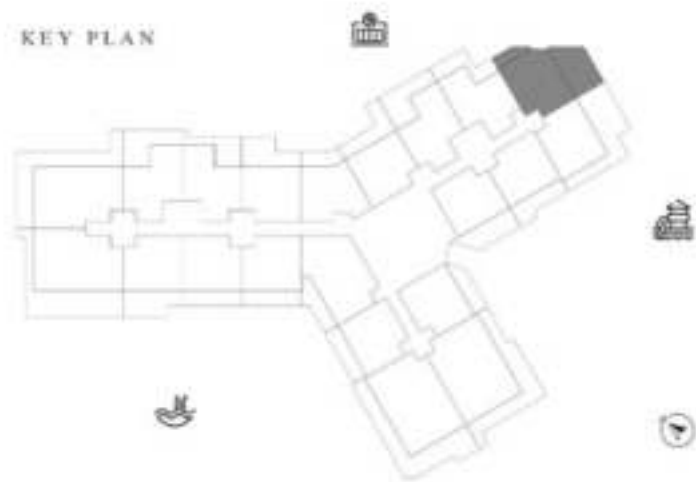

KEY PLAN

KARMA

DECA

1 BEDROOM-TYPE 5

LEVEL 8 UNIT 13

SUITE AREA	636.37 SQ.FT	59.12 SQ.M
TERRACE AREA	395.25 SQ.FT	36.72 SQ.M
TOTAL AREA	1031.62 SQ.FT	95.84 SQ.M

KEY PLAN

KARMA