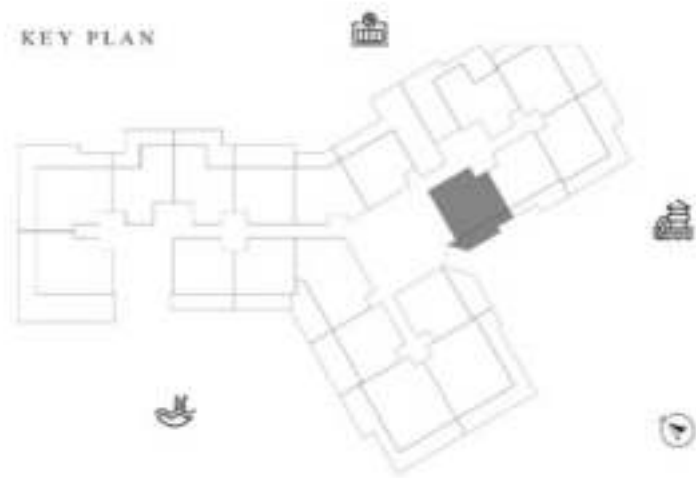

1 BEDROOM-TYPE 3

LEVEL 10

UNIT 14

SUITE AREA	612.47 SQ.FT	56.90 SQ.M
TERRACE AREA	158.02 SQ.FT	14.68 SQ.M
TOTAL AREA	770.49 SQ.FT	71.58 SQ.M

KEY PLAN

KARMA

DECA