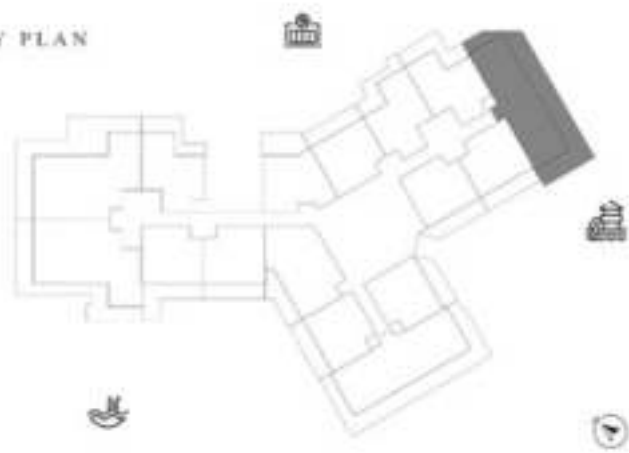

KEY PLAN

KARMA

DECA

2 BEDROOM-TYPE 2

LEVEL 13 UNIT 10

SUITE AREA	996.75 SQ.FT	92.60 SQ.M
TERRACE AREA	723.99 SQ.FT	67.26 SQ.M
TOTAL AREA	1720.74 SQ.FT	159.86 SQ.M

KEY PLAN

KARMA