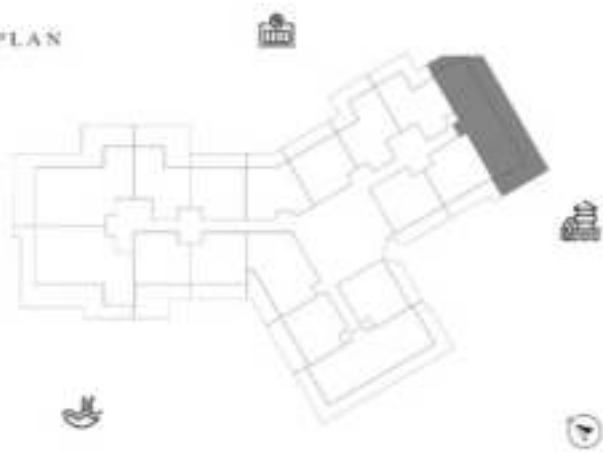

2 BEDROOM-TYPE 3

LEVEL H

UNIT H

SUITE AREA	994.92 SQ.FT	92.43 SQ.M
TERRACE AREA	714.62 SQ.FT	66.39 SQ.M
TOTAL AREA	1709.54 SQ.FT	158.82 SQ.M

KEY PLAN