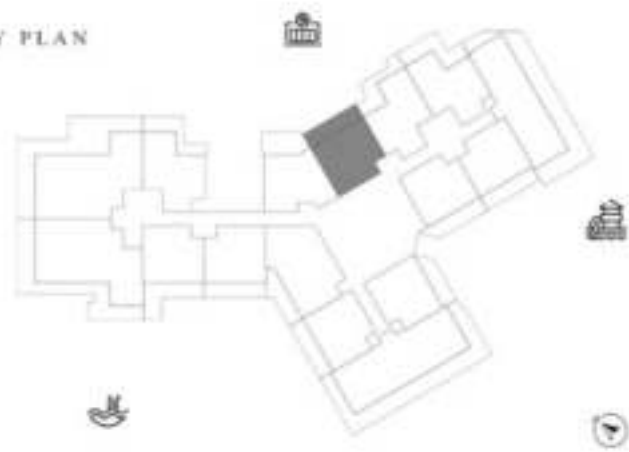

1 BEDROOM-TYPE 1

LEVEL B3

UNIT 07

SUITE AREA	612.26 SQ.FT	56.68 SQ.M
TERRACE AREA	173.30 SQ.FT	16.10 SQ.M
TOTAL AREA	785.56 SQ.FT	72.78 SQ.M

KEY PLAN

KARMA

DECA