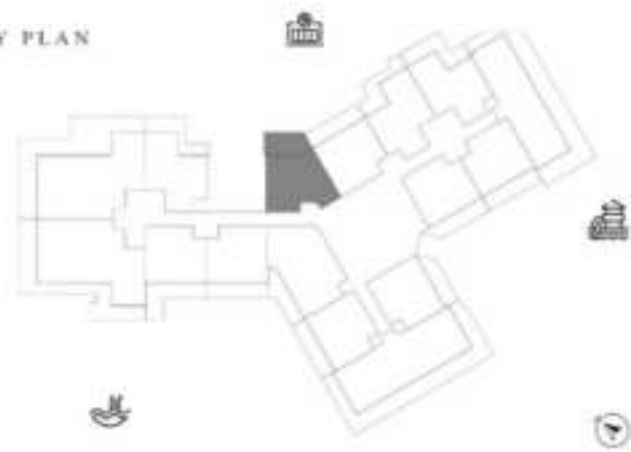

1 BEDROOM-TYPE 1

LEVEL B3

UNIT 06

SUITE AREA	622.16 SQ.FT	57.80 SQ.M
TERRACE AREA	182.77 SQ.FT	16.98 SQ.M
TOTAL AREA	804.93 SQ.FT	74.78 SQ.M

KEY PLAN

KARMA

DECA