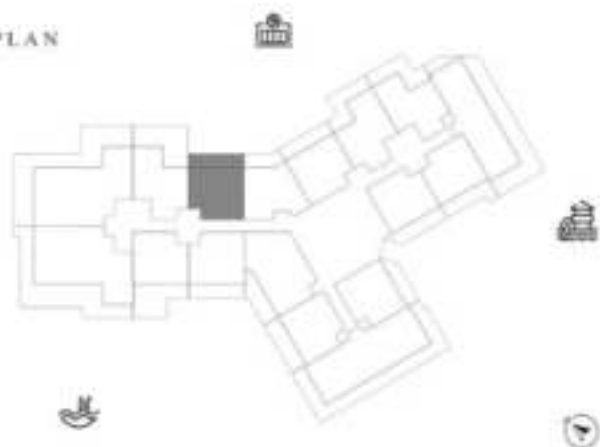

1 BEDROOM-TYPE 1

LEVEL H

UNIT 06

SUITE AREA	612.26 SQ.FT	56.88 SQ.M
TERRACE AREA	172.01 SQ.FT	15.98 SQ.M
TOTAL AREA	784.27 SQ.FT	72.86 SQ.M

KEY PLAN

KARMA

DECA