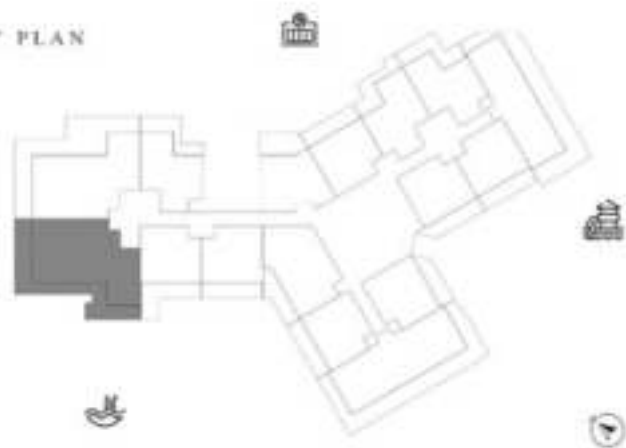

2 BEDROOM-TYPE 1

LEVEL B3

UNIT 03

SUITE AREA	1356.31 SQ.FT	126.19 SQ.M
TERRACE AREA	592.77 SQ.FT	55.07 SQ.M
TOTAL AREA	1949.08 SQ.FT	181.26 SQ.M

KEY PLAN

KARMA

DECA