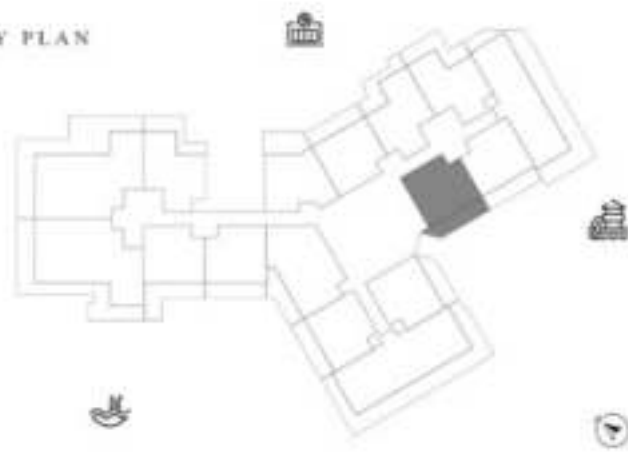

1 BEDROOM-TYPE 1

LEVEL B3

UNIT 12

SUITE AREA	612.47 SQ.FT	56.90 SQ.M
TERRACE AREA	179.57 SQ.FT	16.59 SQ.M
TOTAL AREA	792.05 SQ.FT	73.49 SQ.M

KEY PLAN

KARMA

DECA