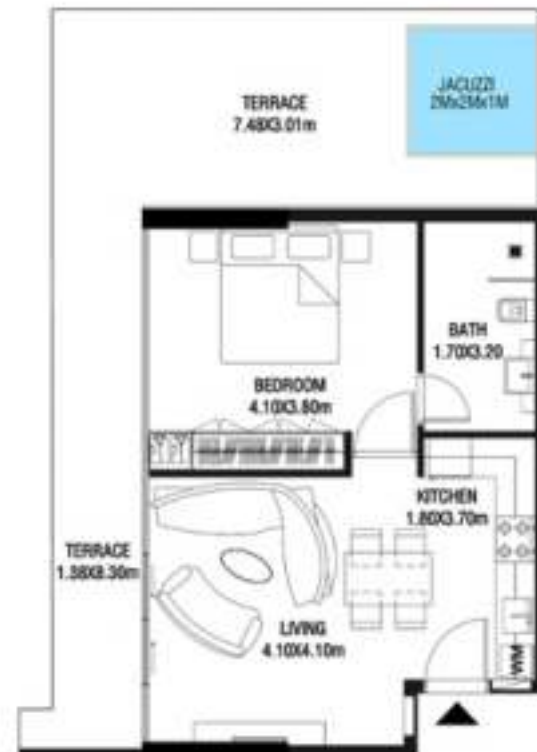

1 BEDROOM-TYPE 1

LEVEL 7

UNIT 6

SUITE AREA	529.80 SQ.FT	49.22 SQ.M
TERRACE AREA	369.21 SQ.FT	34.30 SQ.M
TOTAL AREA	899.01 SQ.FT	83.52 SQ.M

KEY PLAN