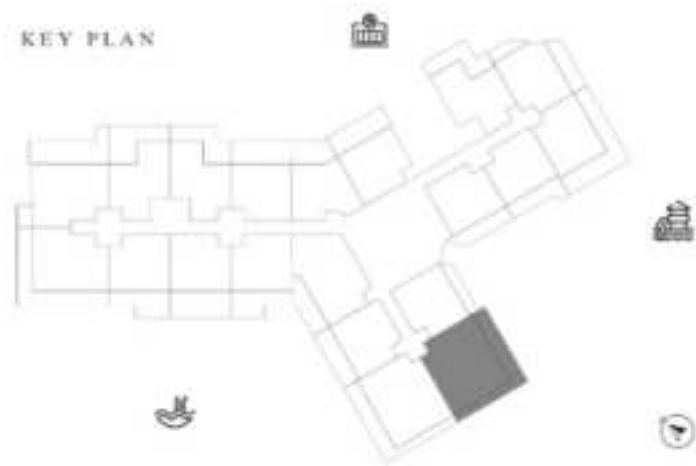

2 BEDROOM-TYPE 2

LEVEL II

UNIT 17

SUITE AREA	946.26 SQ.FT	87.91 SQ.M
TERRACE AREA	329.92 SQ.FT	30.65 SQ.M
TOTAL AREA	1276.18 SQ.FT	118.56 SQ.M

KEY PLAN

KARMA

DECA