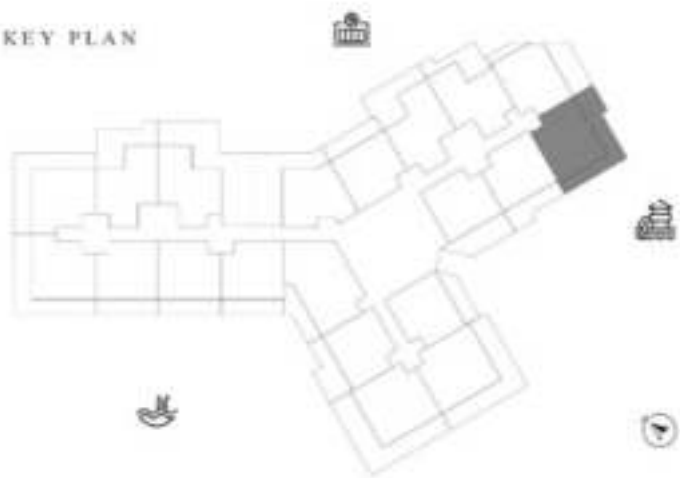

1 BEDROOM-TYPE 5

LEVEL 12

UNIT 13

SUITE AREA	647.56 SQ.FT	60.16 SQ.M
TERRACE AREA	375.34 SQ.FT	34.87 SQ.M
TOTAL AREA	1022.90 SQ.FT	95.03 SQ.M

KEY PLAN

KARMA

DECA