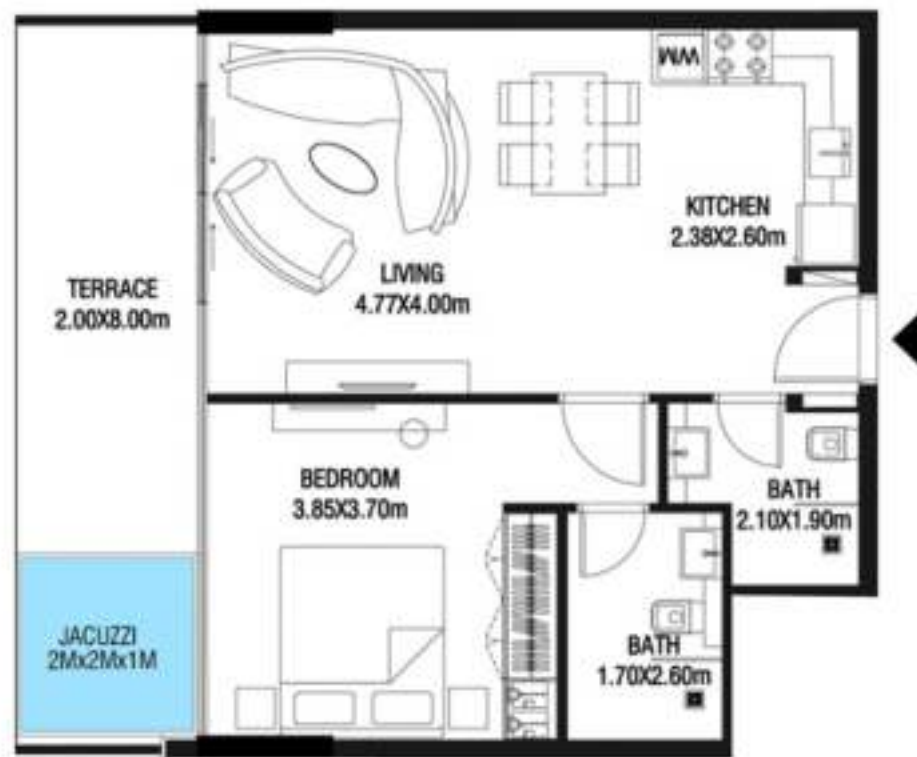

1 BEDROOM-TYPE 1

LEVEL 13

UNIT 15

SUITE AREA	612.90 SQ.FT	56.94 SQ.M
TERRACE AREA	171.15 SQ.FT	15.90 SQ.M
TOTAL AREA	784.05 SQ.FT	72.84 SQ.M

KEY PLAN

KARMA

DECA

2 BEDROOM-TYPE 4