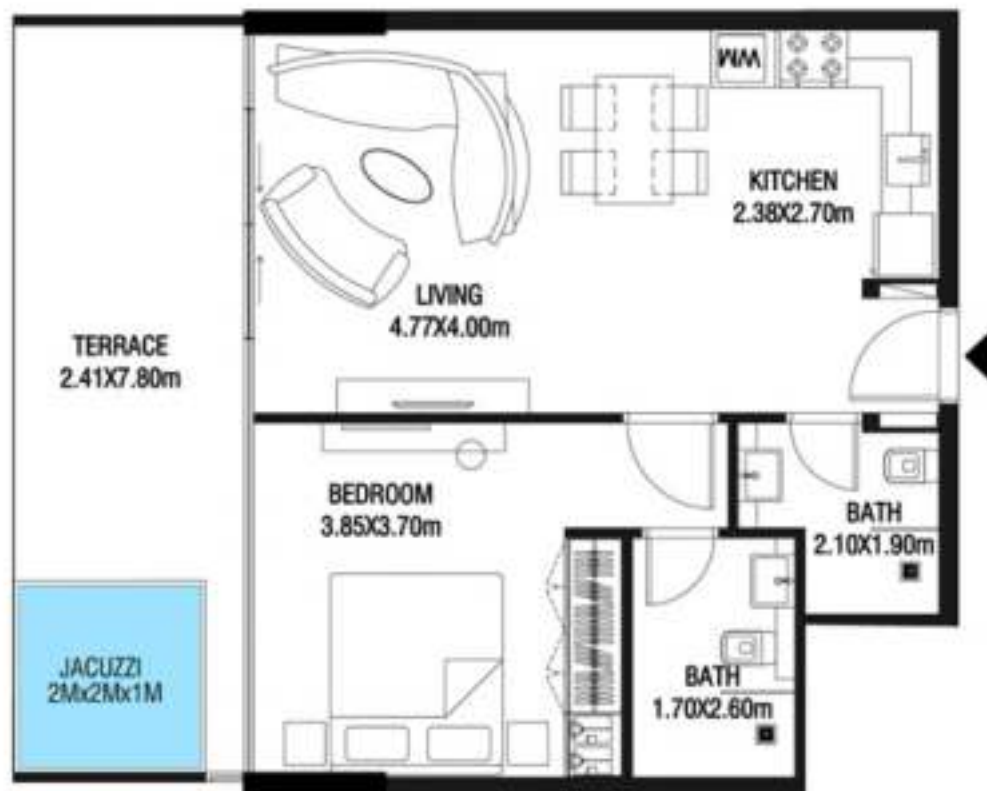

KEY PLAN

KARMA

DECA

1 BEDROOM-TYPE 6

LEVEL II

UNIT 19

SUITE AREA	812.90 SQ.FT	56.94 SQ.M
TERRACE AREA	205.48 SQ.FT	19.09 SQ.M
TOTAL AREA	1018.39 SQ.FT	76.03 SQ.M

KEY PLAN