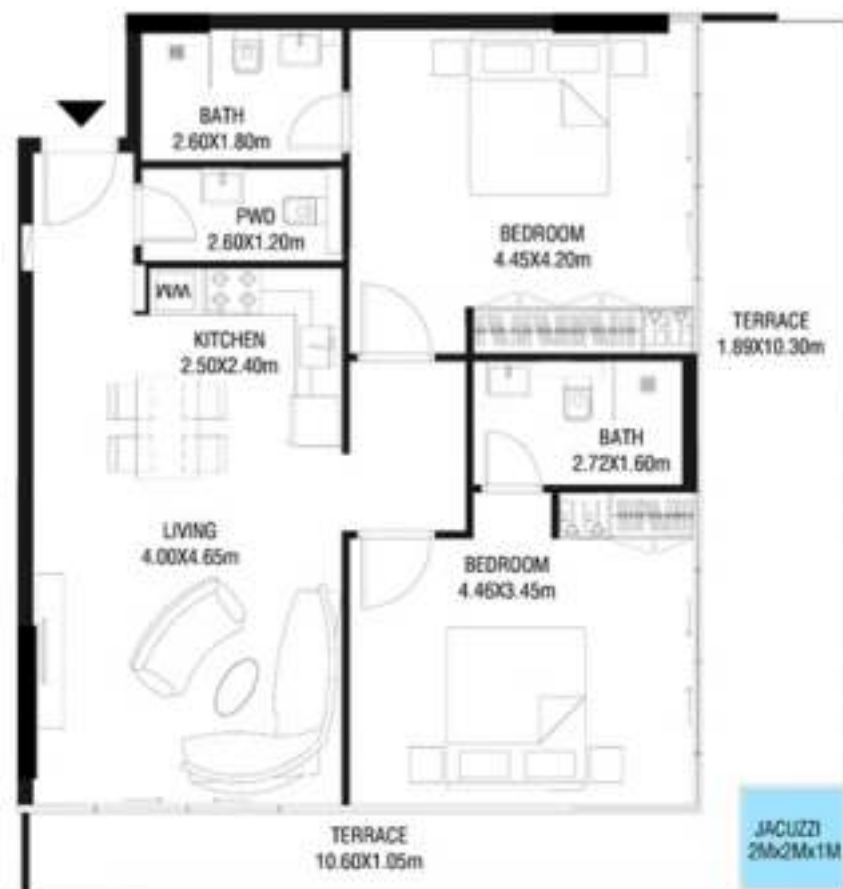

2 BEDROOM-TYPE 2

LEVEL II

UNIT 17

SUITE AREA	946.26 SQ.FT	87.91 SQ.M
TERRACE AREA	329.92 SQ.FT	30.65 SQ.M
TOTAL AREA	1276.18 SQ.FT	118.56 SQ.M

KEY PLAN

KARMA

DECA