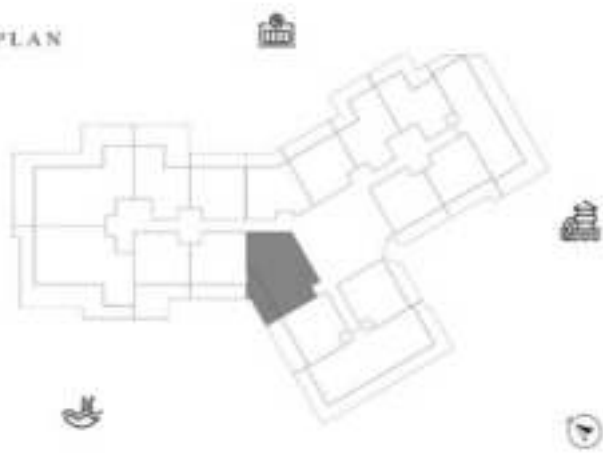

2 BEDROOM-TYPE 4

LEVEL 14

UNIT 17

SUITE AREA	896.64 SQ.FT	83.30 SQ.M
TERRACE AREA	193.00 SQ.FT	17.93 SQ.M
TOTAL AREA	1089.64 SQ.FT	101.23 SQ.M

KEY PLAN

KARMA

DECA