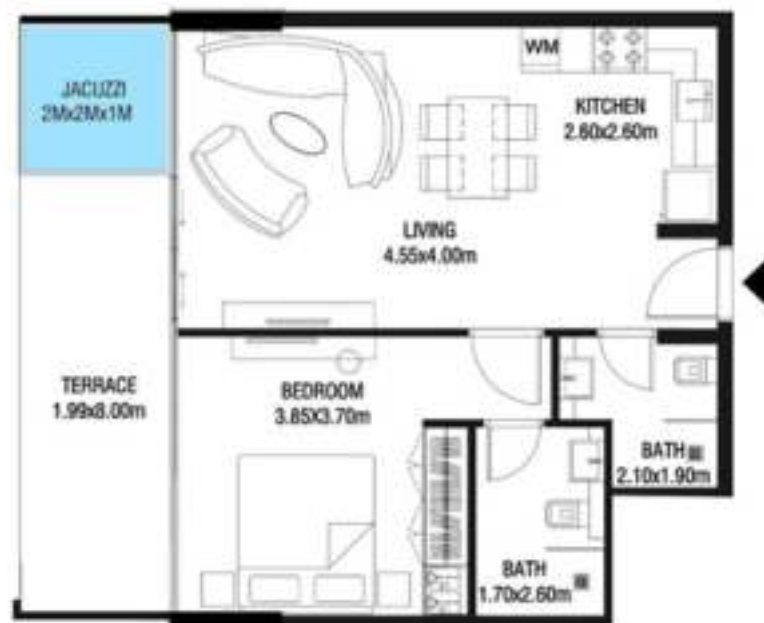

1 BEDROOM-TYPE 4

LEVEL 2

UNIT 24

SUITE AREA	612.58 SQ.FT	56.91 SQ.M
TERRACE AREA	168.13 SQ.FT	15.62 SQ.M
TOTAL AREA	780.71 SQ.FT	72.53 SQ.M

KEY PLAN

KARMA

DECA