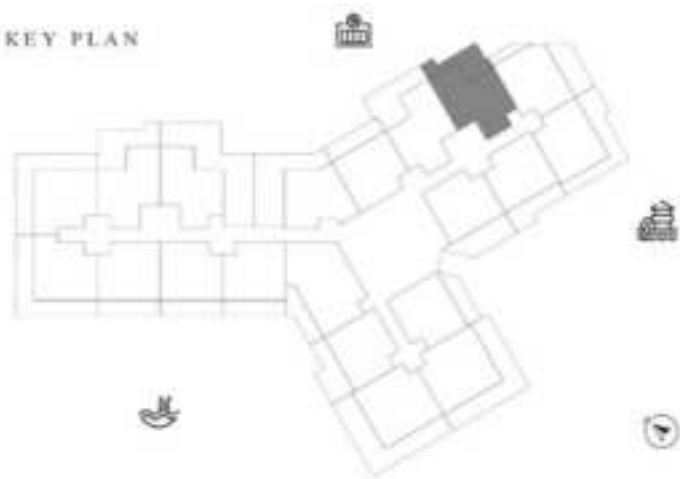

DECA

1 BEDROOM-TYPE 2

LEVEL 12

UNIT 11

SUITE AREA	463.28 SQ.FT	41.62 SQ.M
TERRACE AREA	218.83 SQ.FT	20.33 SQ.M
TOTAL AREA	682.11 SQ.FT	61.95 SQ.M

KEY PLAN

1 BEDROOM-TYPE 5

LEVEL 12