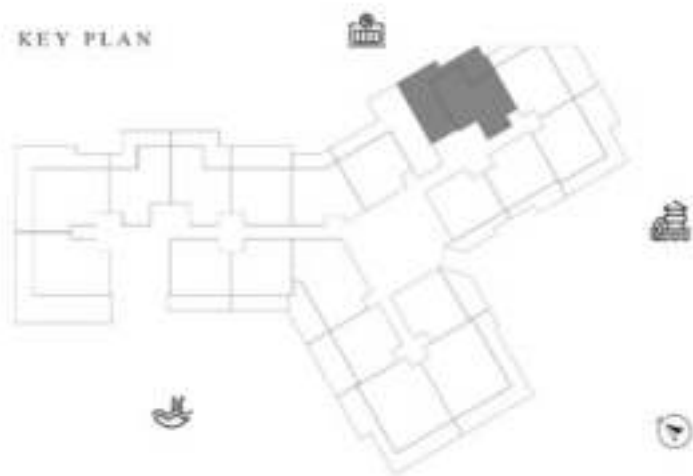

LEVEL 10

UNIT 10

SUITE AREA	675.33 SQ.FT	62.74 SQ.M
TERRACE AREA	611.07 SQ.FT	56.77 SQ.M
TOTAL AREA	1286.41 SQ.FT	119.51 SQ.M

KEY PLAN

KARMA

DECA

1 BEDROOM-TYPE 4

LEVEL 10