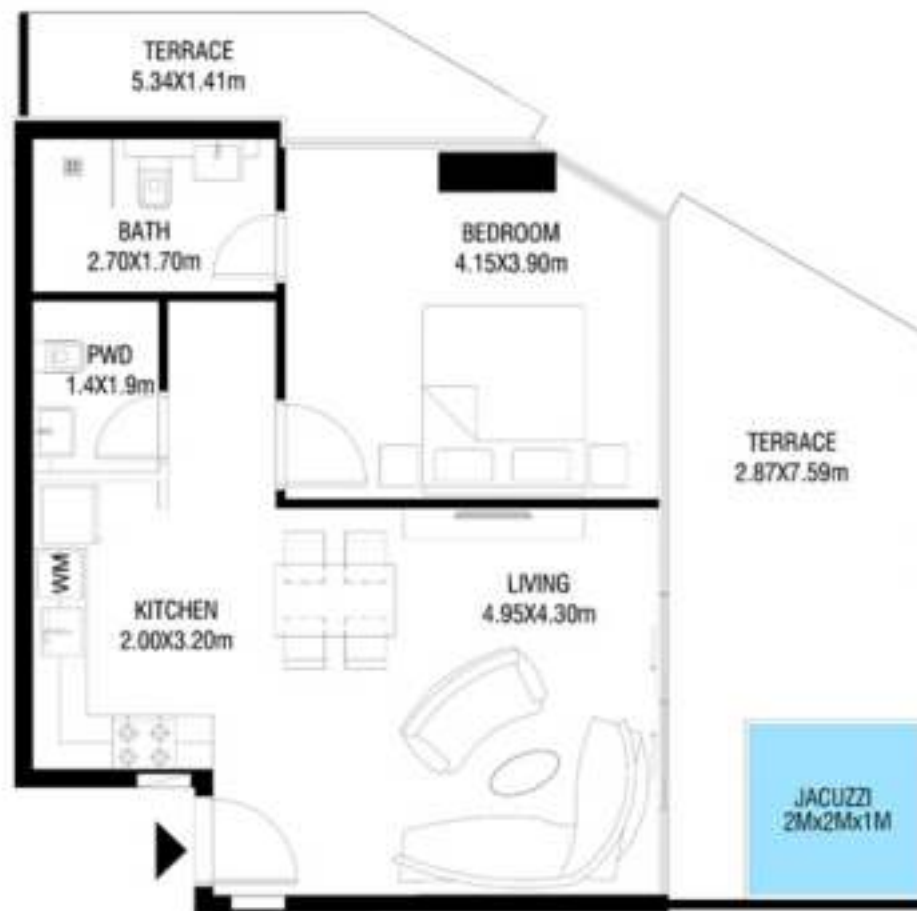

1 BEDROOM-TYPE 5

LEVEL 12

UNIT 12

SUITE AREA	636.37 SQ.FT	59.12 SQ.M
TERRACE AREA	283.52 SQ.FT	26.34 SQ.M
TOTAL AREA	919.89 SQ.FT	85.46 SQ.M

KEY PLAN

KARMA

DECA