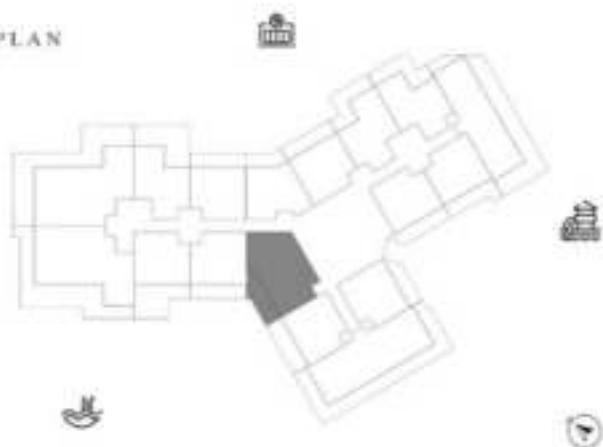

2 BEDROOM-TYPE 4

LEVEL 14

UNIT 17

SUITE AREA	896.64 SQ.FT	83.30 SQ.M
TERRACE AREA	193.00 SQ.FT	17.93 SQ.M
TOTAL AREA	1089.64 SQ.FT	101.23 SQ.M

KEY PLAN

KARMA

DECA