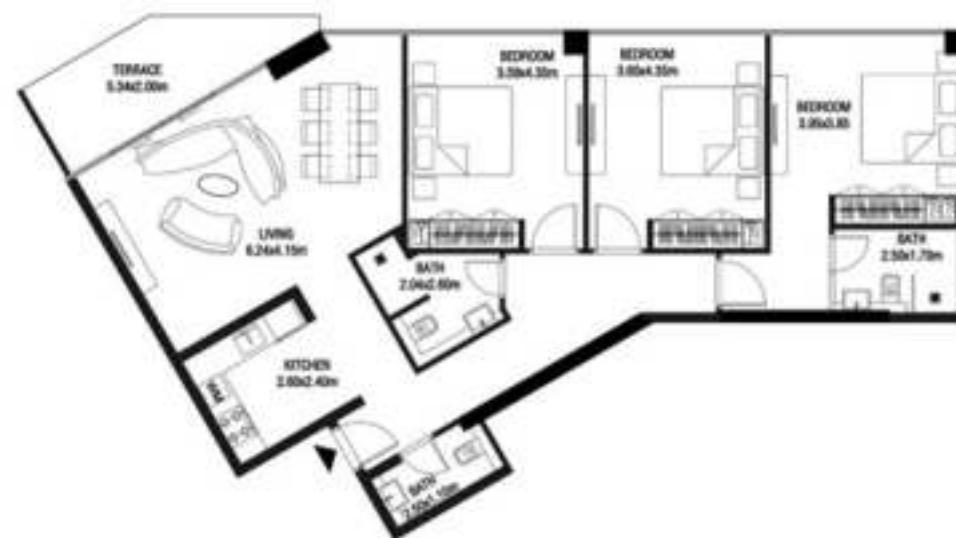

KEY PLAN

KARMA

DECA

3 BEDROOM-TYPE 2

LEVEL 2 UNIT 15

SUITE AREA	1291.68 SQ.FT	120.00 SQ.M
TERRACE AREA	102.80 SQ.FT	9.55 SQ.M
TOTAL AREA	1394.48 SQ.FT	129.55 SQ.M

KEY PLAN

KARMA