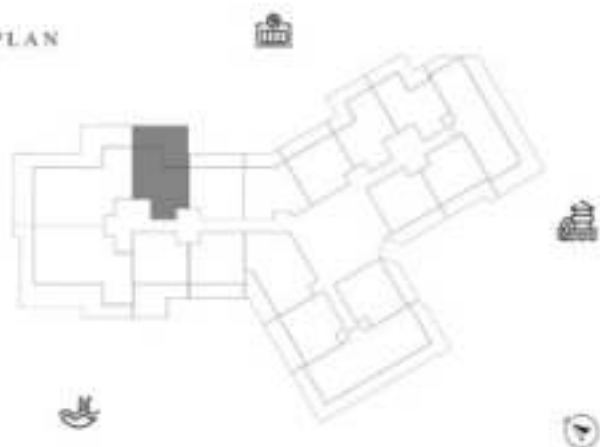

1 BEDROOM-TYPE 2

LEVEL 14

UNIT 05

SUITE AREA	662.42 SQ.FT	61.54 SQ.M
TERRACE AREA	371.90 SQ.FT	34.55 SQ.M
TOTAL AREA	1034.31 SQ.FT	96.09 SQ.M

KEY PLAN

KARMA

DECA