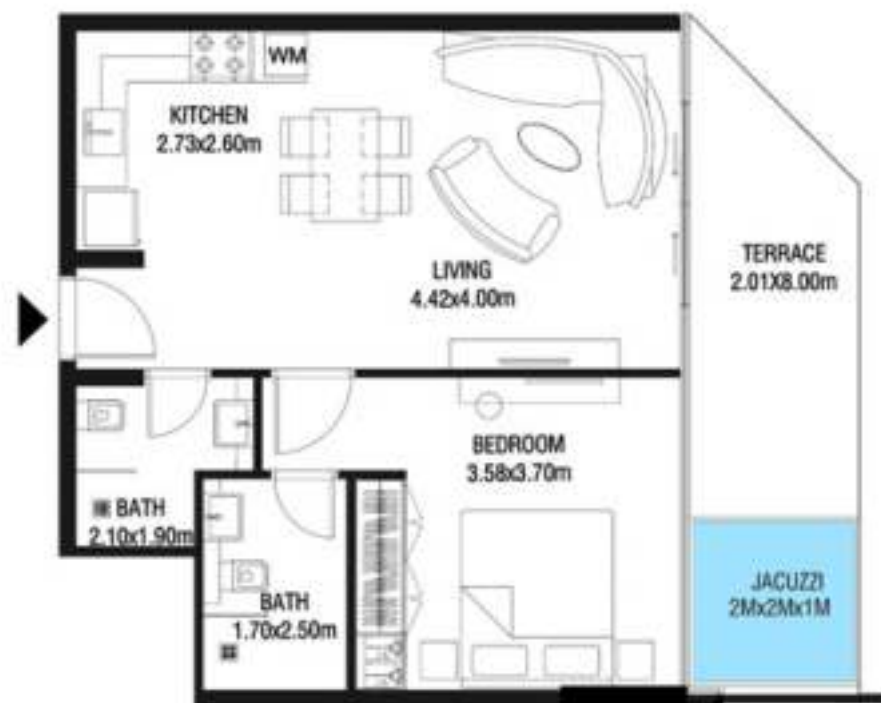

KEY PLAN

1 BEDROOM-TYPE 4

LEVEL 2

UNIT 19

SUITE AREA	612.69 SQ.FT	56.92 SQ.M
TERRACE AREA	152.74 SQ.FT	14.19 SQ.M
TOTAL AREA	765.43 SQ.FT	71.11 SQ.M

KEY PLAN

1 BEDROOM-TYPE 4

LEVEL 2