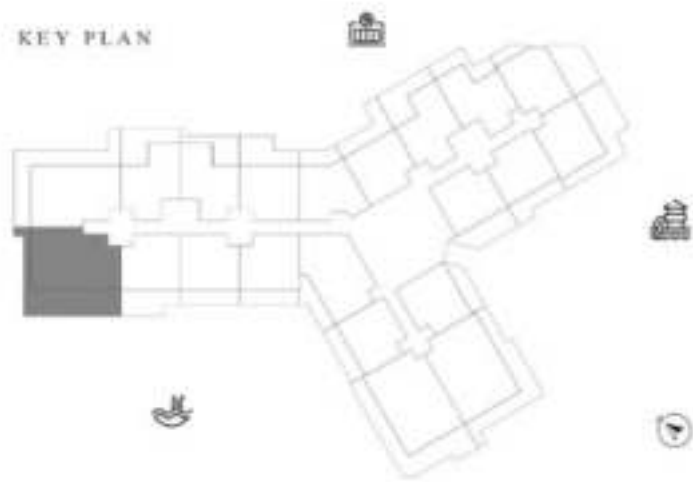

2 BEDROOM-TYPE 1

LEVEL 8 UNIT 04

SUITE AREA	1005.57 SQ.FT	93.42 SQ.M
TERRACE AREA	611.72 SQ.FT	56.83 SQ.M
TOTAL AREA	1617.29 SQ.FT	150.25 SQ.M

KEY PLAN

KARMA

DECA