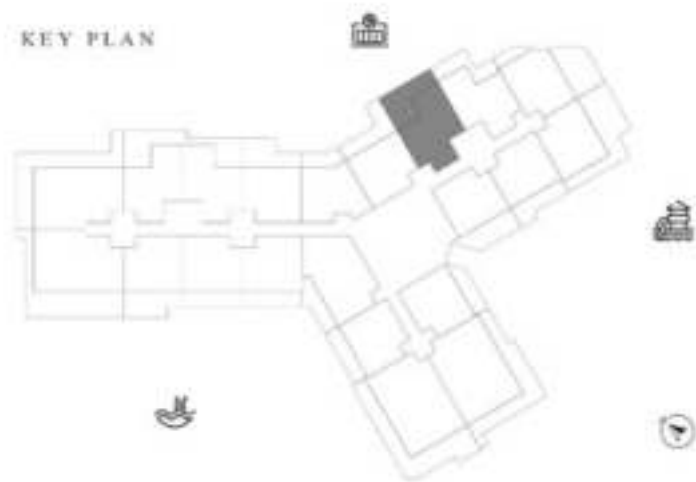

1 BEDROOM-TYPE 2

LEVEL 8

UNIT 11

SUITE AREA	602.63 SQ.FT	61.56 SQ.M
TERRACE AREA	289.87 SQ.FT	26.93 SQ.M
TOTAL AREA	952.51 SQ.FT	88.49 SQ.M

KEY PLAN

KARMA

DECA