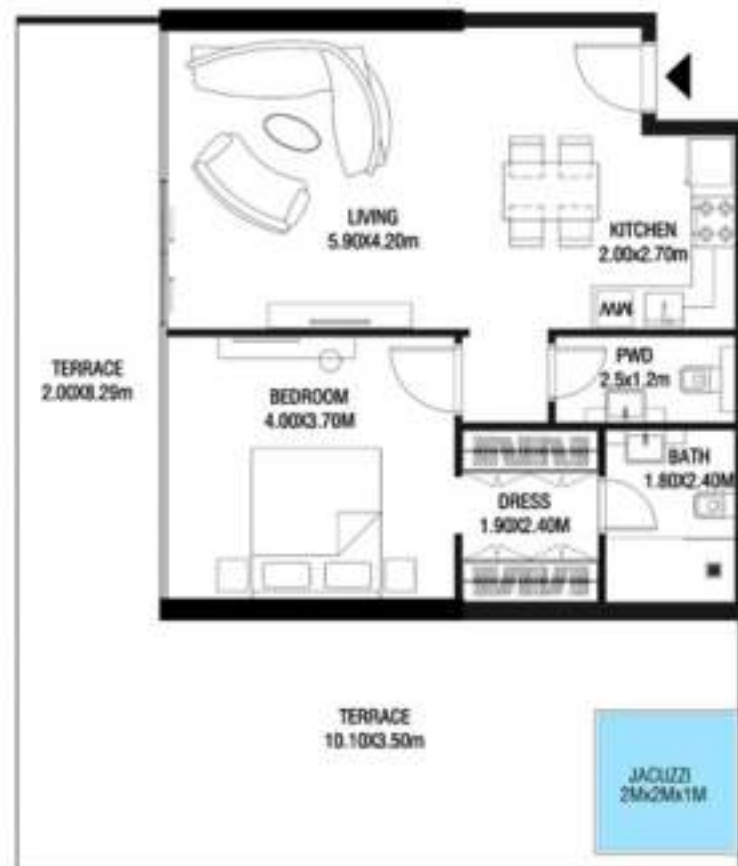

KEY PLAN

KARMA

DECA

1 BEDROOM-TYPE 1

LEVEL 5 UNIT 05

SUITE AREA	709.89 SQ.FT	65.95 SQ.M
TERRACE AREA	539.62 SQ.FT	51.99 SQ.M
TOTAL AREA	1269.51 SQ.FT	117.94 SQ.M

KEY PLAN

KARMA