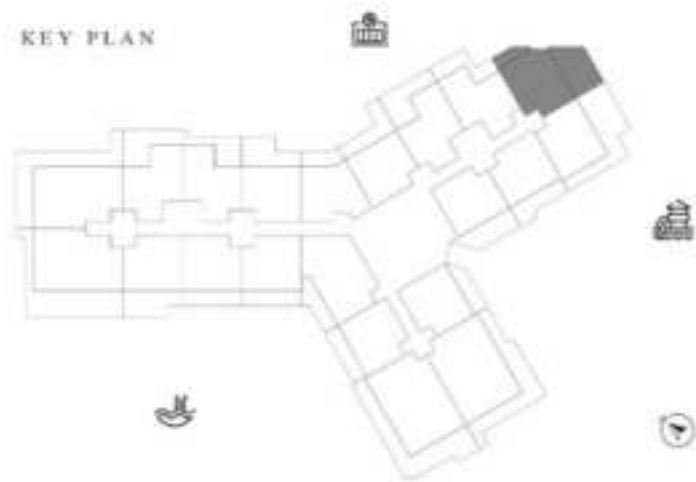

1 BEDROOM-TYPE 5

LEVEL 8 UNIT 13

SUITE AREA	636.37 SQ.FT	59.12 SQ.M
TERRACE AREA	395.25 SQ.FT	36.72 SQ.M
TOTAL AREA	1031.62 SQ.FT	95.84 SQ.M

KEY PLAN

KARMA

DECA