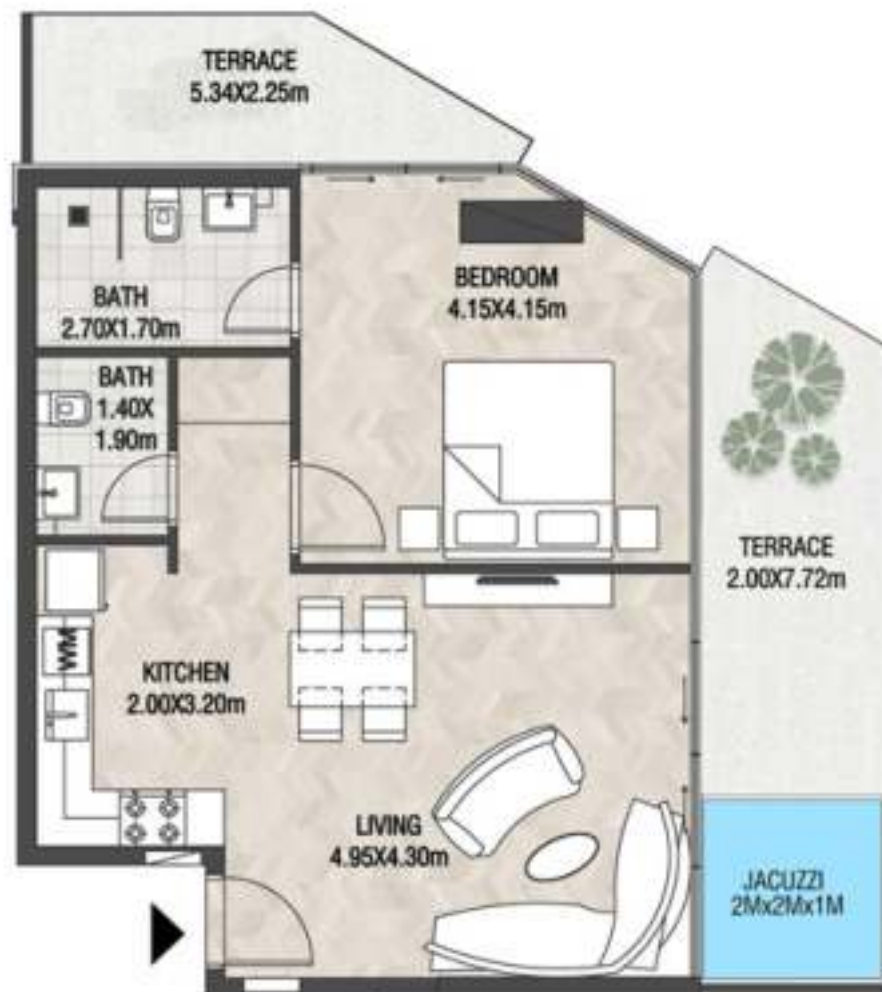

KARMA

DECA

1 BEDROOM-TYPE 4

LEVEL II

UNIT 12

SUITE AREA	636.37 SQ.FT	59.12 SQ.M
TERRACE AREA	235.41 SQ.FT	21.87 SQ.M
TOTAL AREA	871.78 SQ.FT	80.99 SQ.M

KEY PLAN

KARMA