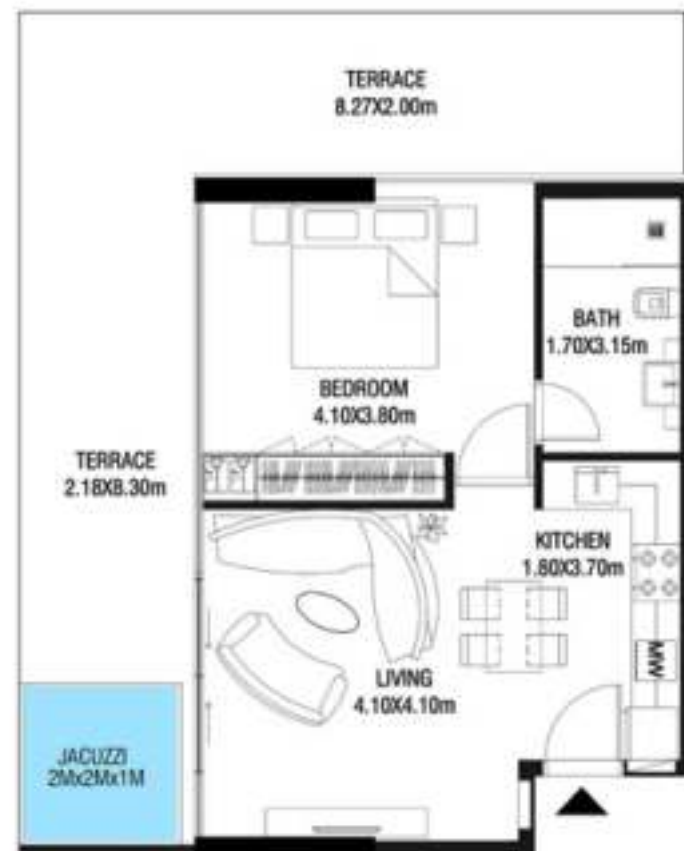

1 BEDROOM-TYPE 2

LEVEL 6

UNIT 06

SUITE AREA	529.80 SQ.FT	49.22 SQ.M
TERRACE AREA	373.51 SQ.FT	34.70 SQ.M
TOTAL AREA	903.31 SQ.FT	83.92 SQ.M

KEY PLAN

KARMA

DECA