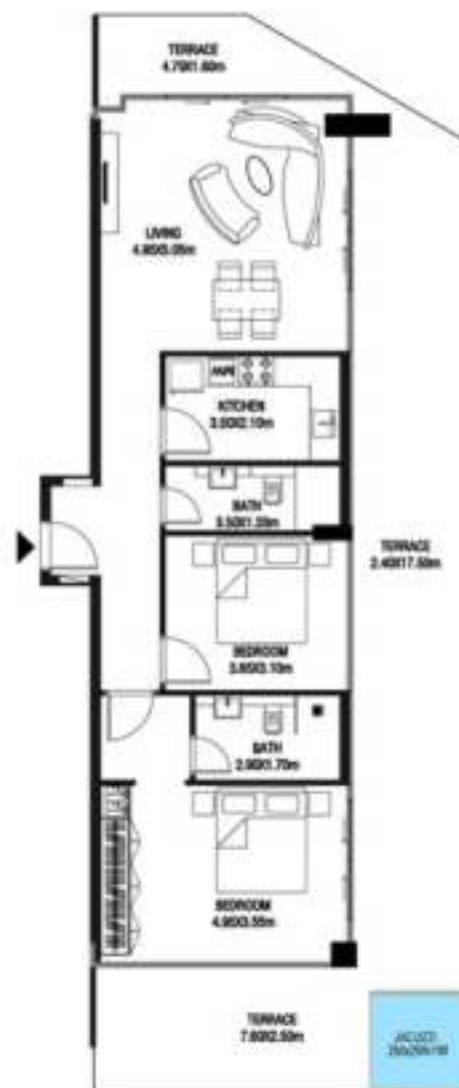

2 BEDROOM-TYPE 2

LEVEL 13   UNIT 10

SUITE AREA	996.75 SQ.FT	92.60 SQ.M
TERRACE AREA	723.99 SQ.FT	67.26 SQ.M
TOTAL AREA	1720.73 SQ.FT	159.86 SQ.M

KARMA

DECA