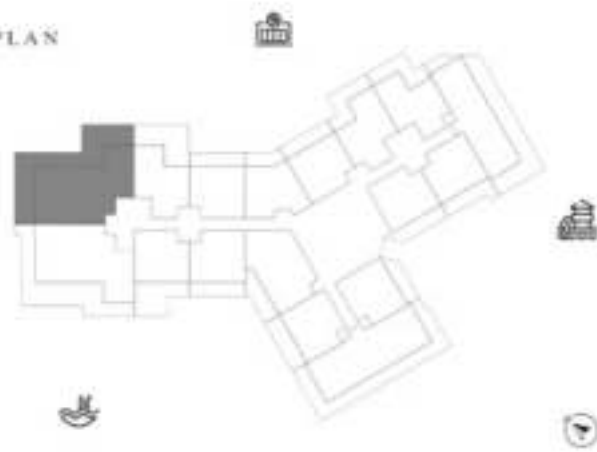

2 BEDROOM-TYPE 1

LEVEL H

UNIT 04

SUITE AREA	1263.26 SQ.FT	117.36 SQ.M
TERRACE AREA	820.11 SQ.FT	76.19 SQ.M
TOTAL AREA	2083.37 SQ.FT	193.55 SQ.M

KEY PLAN

KARMA

DECA