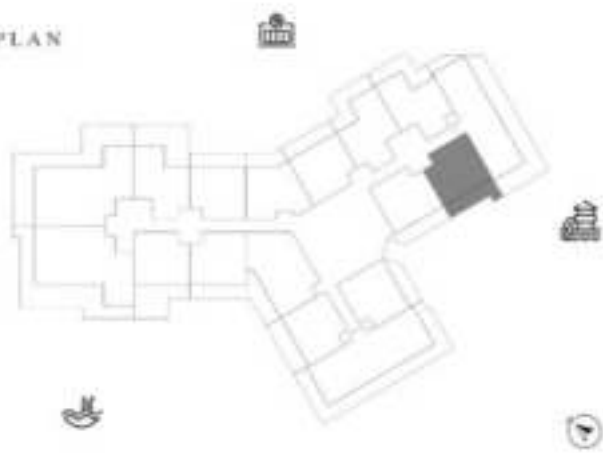

1 BEDROOM-TYPE 3

LEVEL 14

UNIT 12

SUITE AREA	611.07 SQ.FT	56.77 SQ.M
TERRACE AREA	188.59 SQ.FT	17.52 SQ.M
TOTAL AREA	799.66 SQ.FT	74.29 SQ.M

KEY PLAN

KARMA

DECA