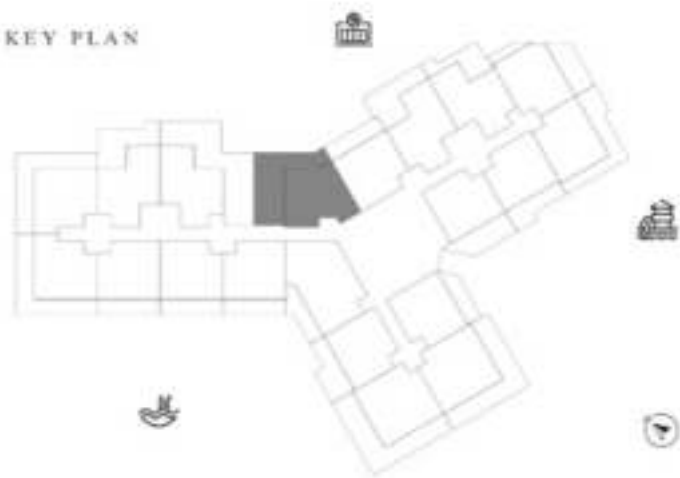

1 BEDROOM-TYPE 3

LEVEL 12

UNIT 08

SUITE AREA	630.99 SQ.FT	58.62 SQ.M
TERRACE AREA	513.66 SQ.FT	47.72 SQ.M
TOTAL AREA	1144.64 SQ.FT	106.34 SQ.M

KEY PLAN

KARMA

DECA