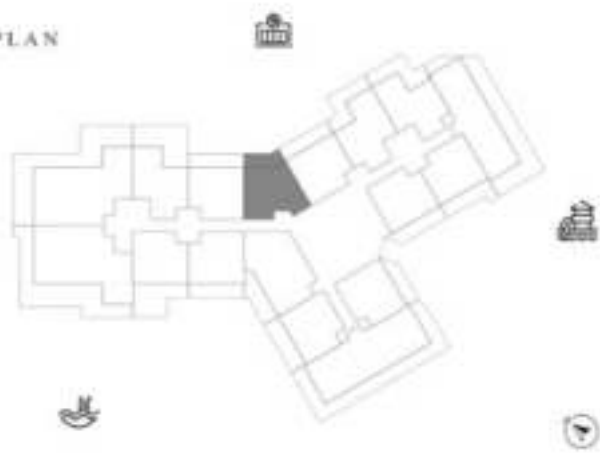

KARMA

DECA

1 BEDROOM-TYPE 1

LEVEL 14

UNIT 07

SUITE AREA	623.88 SQ.FT	57.96 SQ.M
TERRACE AREA	121.29 SQ.FT	11.26 SQ.M
TOTAL AREA	745.08 SQ.FT	69.22 SQ.M

KEY PLAN

KARMA