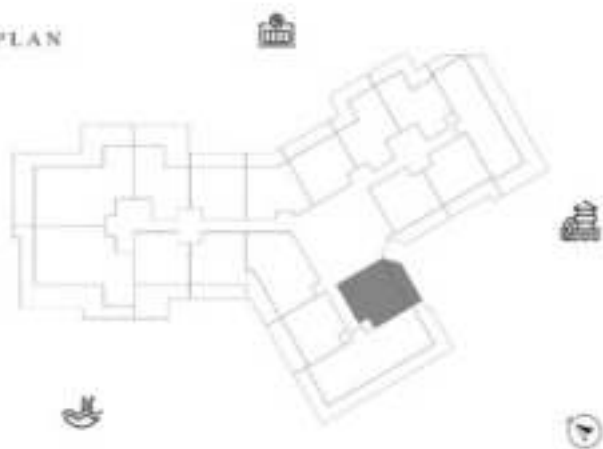

KEY PLAN

KARMA

DECA

1 BEDROOM-TYPE 4

LEVEL 14

UNIT 14

SUITE AREA	612.26 SQ.FT	56.88 SQ.M
TERRACE AREA	151.56 SQ.FT	14.08 SQ.M
TOTAL AREA	763.81 SQ.FT	70.96 SQ.M

KEY PLAN