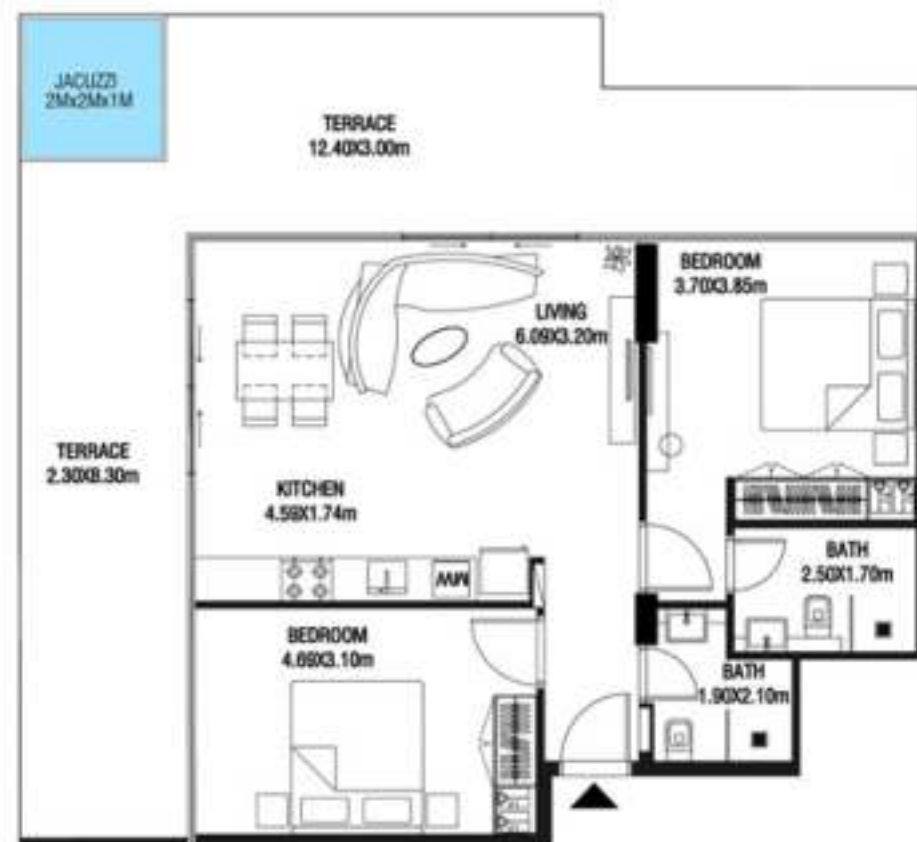

2 BEDROOM-TYPE 1

LEVEL 10

UNIT 04

SUITE AREA	829.04 SQ.FT	77.02 SQ.M
TERRACE AREA	559.30 SQ.FT	51.96 SQ.M
TOTAL AREA	1388.34 SQ.FT	128.98 SQ.M

KEY PLAN

KARMA

DECA