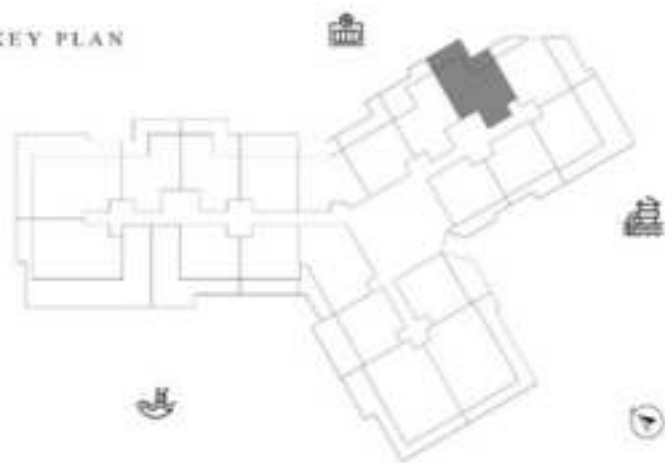

KEY PLAN

KARMA

DECA

1 BEDROOM-TYPE 4

LEVEL 9

UNIT 12

SUITE AREA	636.37 SQ.FT	59.12 SQ.M
TERRACE AREA	399.47 SQ.FT	36.75 SQ.M
TOTAL AREA	945.83 SQ.FT	87.87 SQ.M

KEY PLAN