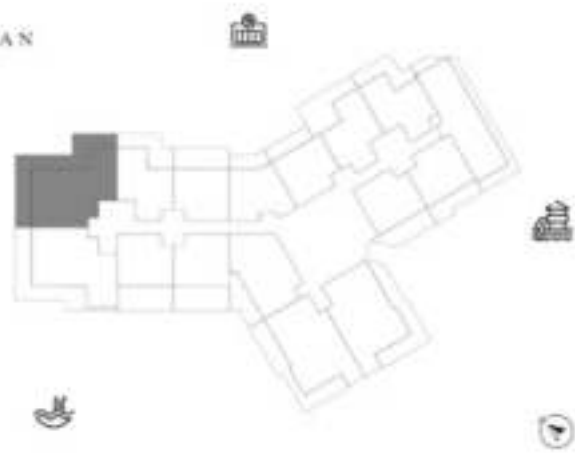

2 BEDROOM-TYPE 1

LEVEL 15

UNIT 04

SUITE AREA	1092.01 SQ.FT	101.45 SQ.M
TERRACE AREA	591.58 SQ.FT	54.03 SQ.M
TOTAL AREA	1673.59 SQ.FT	155.48 SQ.M

KEY PLAN

KARMA

DECA