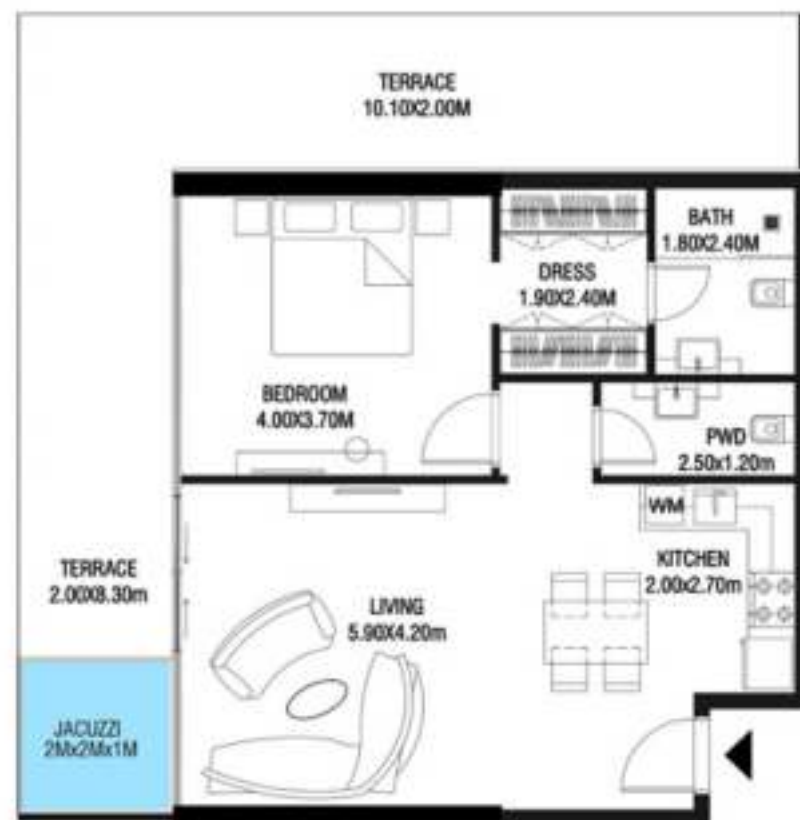

1 BEDROOM-TYPE 1

LEVEL 5 UNIT 06

SUITE AREA	709.89 SQ.FT	65.95 SQ.M
TERRACE AREA	397.08 SQ.FT	36.89 SQ.M
TOTAL AREA	1106.97 SQ.FT	102.84 SQ.M

KEY PLAN

KARMA

DECA