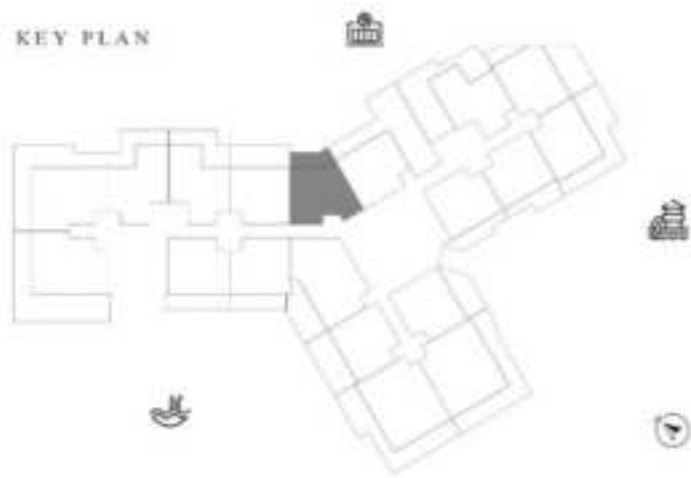

1 BEDROOM-TYPE 3

LEVEL 10

UNIT 08

SUITE AREA	616.88 SQ.FT	57.31 SQ.M
TERRACE AREA	120.25 SQ.FT	11.17 SQ.M
TOTAL AREA	737.12 SQ.FT	68.48 SQ.M

KEY PLAN

KARMA

DECA