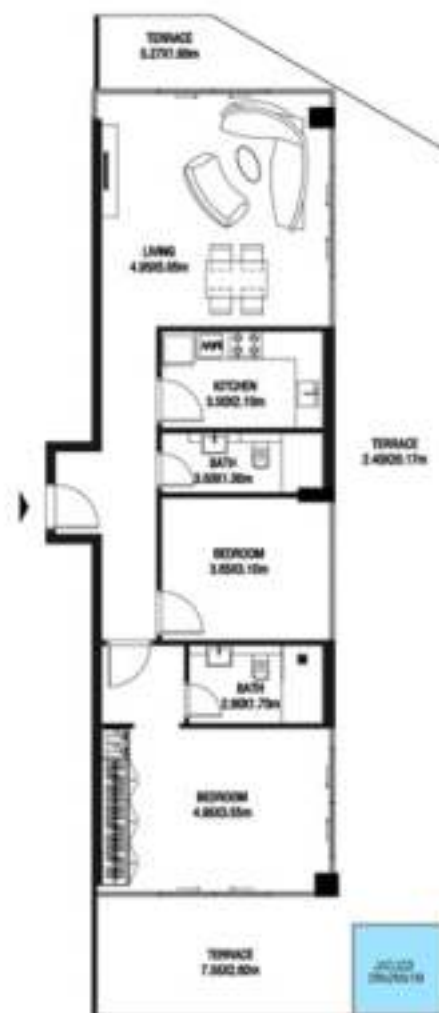

2 BEDROOM-TYPE 3

LEVEL H

UNIT H

SUITE AREA	994.92 SQ.FT	92.43 SQ.M
TERRACE AREA	714.62 SQ.FT	66.39 SQ.M
TOTAL AREA	1709.54 SQ.FT	158.82 SQ.M

KEY PLAN