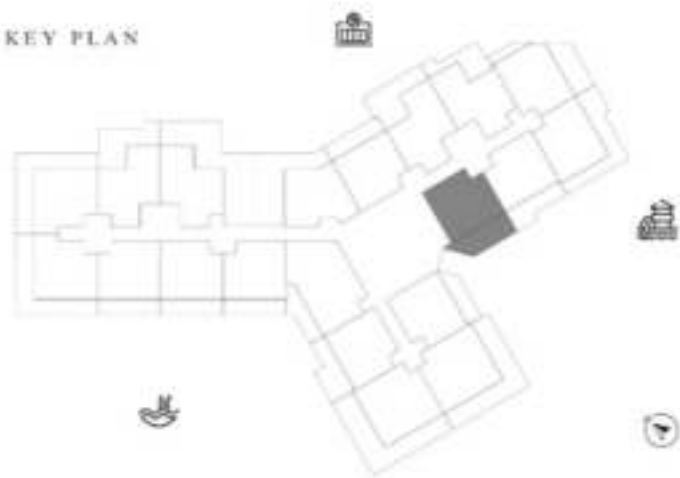

KEY PLAN

KARMA

DECA

1 BEDROOM-TYPE 4

LEVEL 12

UNIT 15

SUITE AREA	612.47 SQ.FT	56.90 SQ.M
TERRACE AREA	248.11 SQ.FT	23.05 SQ.M
TOTAL AREA	860.58 SQ.FT	79.95 SQ.M

KEY PLAN