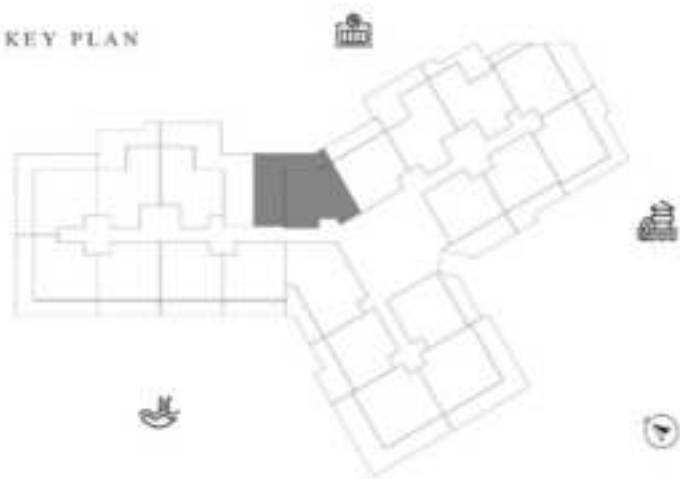

1 BEDROOM-TYPE 3

LEVEL 12

UNIT 08

SUITE AREA	630.99 SQ.FT	58.62 SQ.M
TERRACE AREA	513.66 SQ.FT	47.72 SQ.M
TOTAL AREA	1144.64 SQ.FT	106.34 SQ.M

KEY PLAN

KARMA

DECA