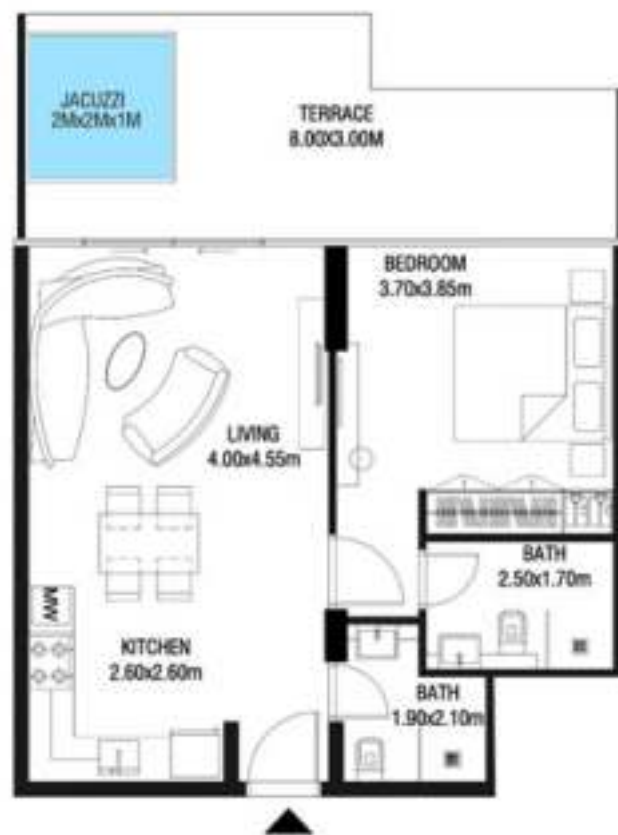

KEY PLAN

1 BEDROOM-TYPE 1

LEVEL 3

UNIT 07

SUITE AREA	612.26 SQ.FT	56.08 SQ.M
TERRACE AREA	222.49 SQ.FT	20.67 SQ.M
TOTAL AREA	834.75 SQ.FT	77.55 SQ.M

KEY PLAN

KARMA

DECA