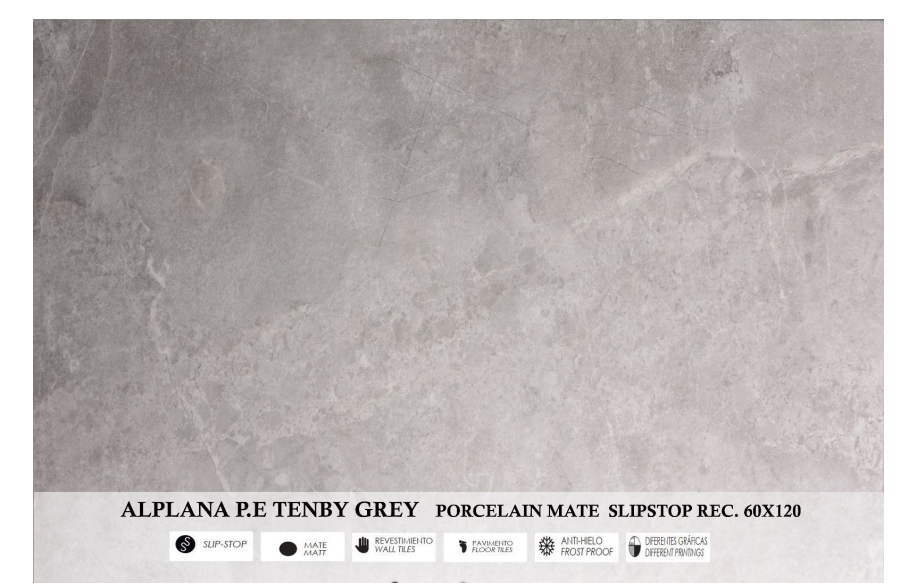

**ALPLANA
ADDRESS: CARRER EL PINET, 1, 12592 CHILCHES, CASTELLÓN, SPAIN**

ALPLANA BODO WHITE PORCELAIN MATE SLIPSTOP REC. 60X120

ALPLANA PE TENBY GREY PORCELAIN MATE SLIPSTOP REC. 60X120

PANTONE®
11-4201 TPG
Cloud Dancer