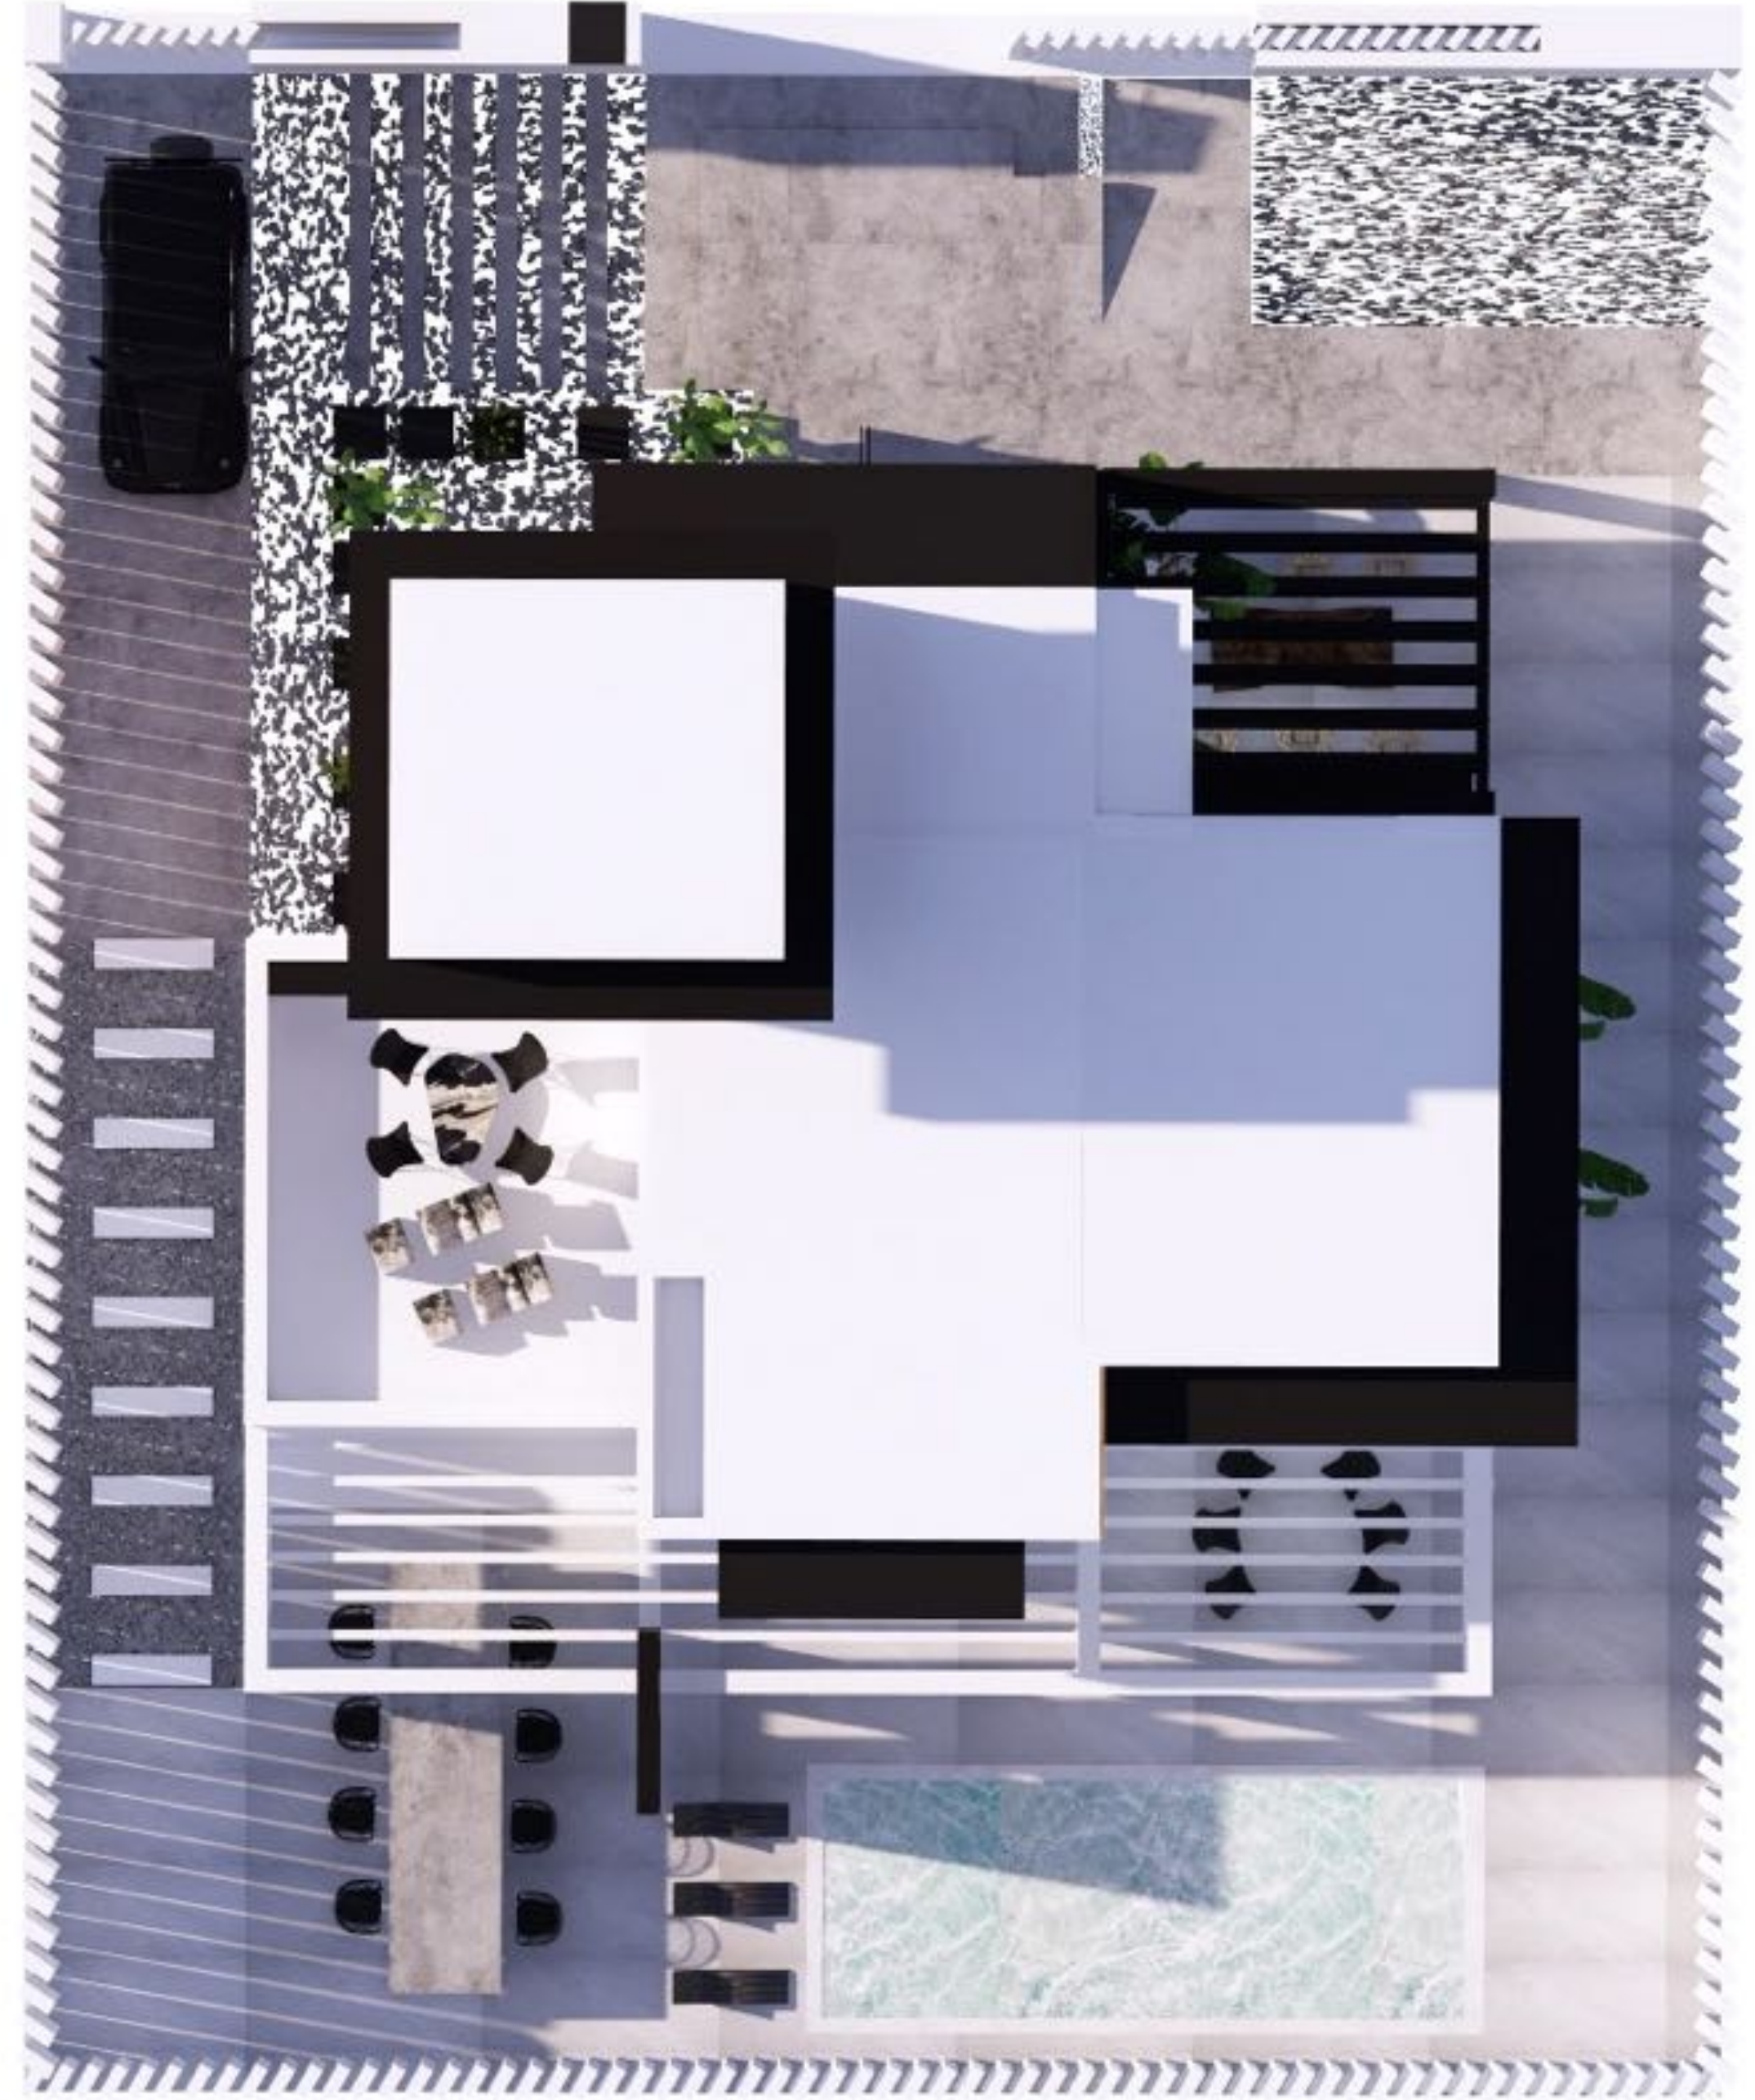

TREMESELE HOLDING
CONSTRUCTION & DEVELOPMENT

R O S E D A L E V I L L A S

LOCATION: YENİBOĞAZIÇI

PROJECT TYPE VILLA 2+1/3+1 / 4+1

DUBLEX 3+1 230 M²,
DUBLEX 4+1 270M²
BUNGALOW 2+1 120 M²
BUNGALOW 3+1 150 M²
TWINS 3+1 170 M²

EACH FLOOR IS DIFFERENT, THUS SILESTONE HAS CREATED DIFFERENT TILE FORMATS TO FIT YOUR NEEDS: 30X30CM, 40X40CM, 60x30CM, 60x40CM O 60X60CM

TICHNESES

THE DIFFERENT SILESTONE THICKNESSES ARE A PERFECT SOLUTION FOR YOUR COUNTERTOP, FLOORING AND SIDING, 1,2CM, 2CM AND 3 CM ARE OUR PROPOSALS.