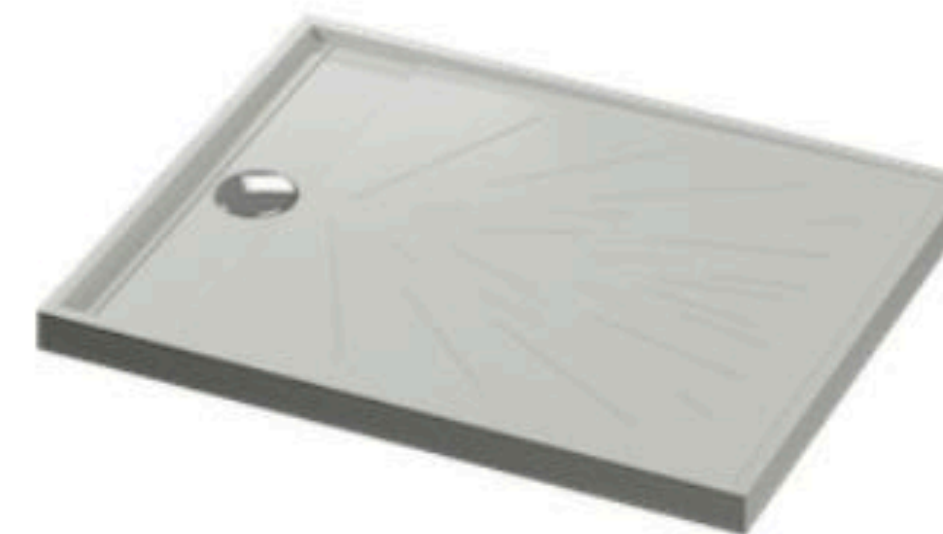

SILESTONE

THIS MATERIAL IS DESIGNED FOR USE ON WET SURFACES SUCH AS KITCHEN COUNTER SURFACE SHOWER SURFACE SINK AND MANY OTHER THINGS ARE POSSIBLE

Washbasins

Shower trays

Freccia