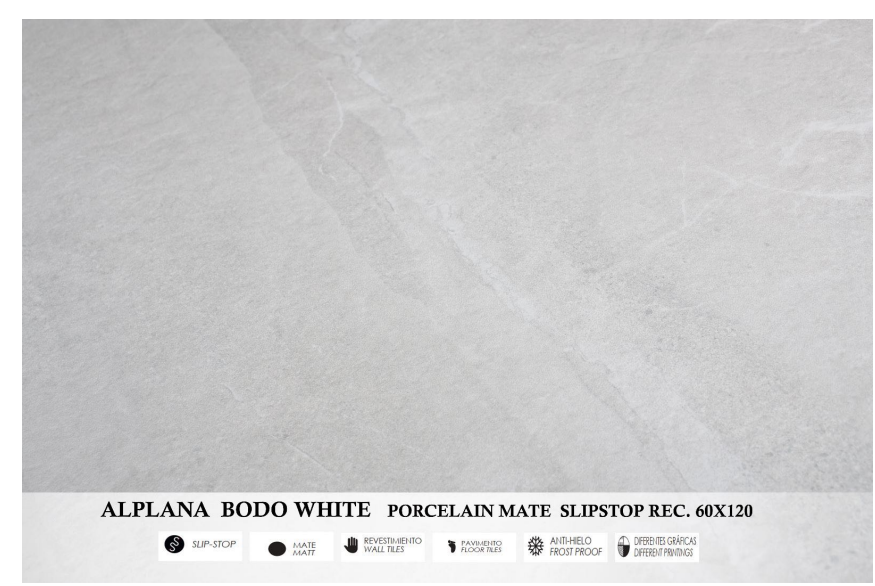

ALPLANA BODO WHITE PORCELAIN MATE SLIPSTOP REC. 60X120