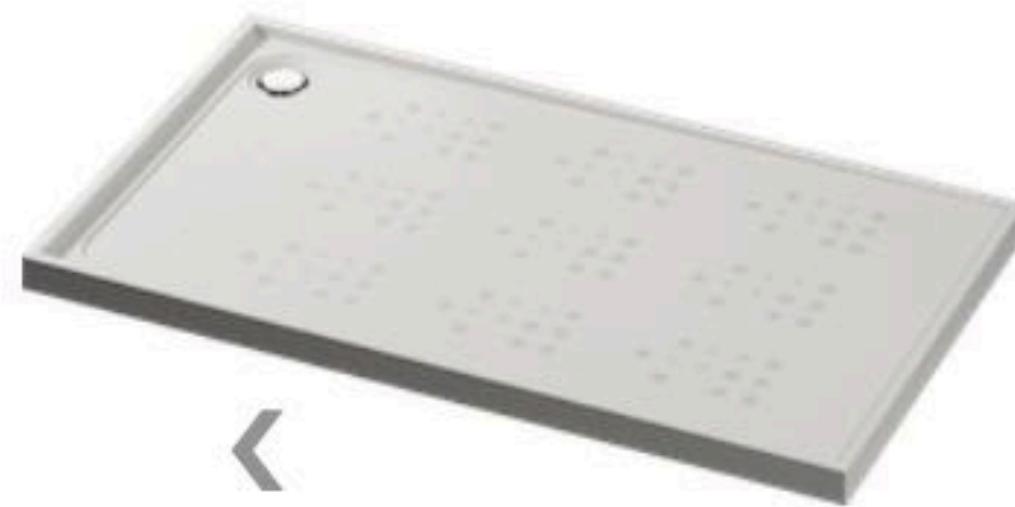

SILESTONE

THIS MATERIAL IS DESIGNED FOR USE ON WET SURFACES SUCH AS KITCHEN COUNTER SURFACE SHOWER SURFACE SINK AND MANY OTHER THINGS ARE POSSIBLE

Washbasins

Simmetry

Equilibrium

Reflection

Silence

Shower trays