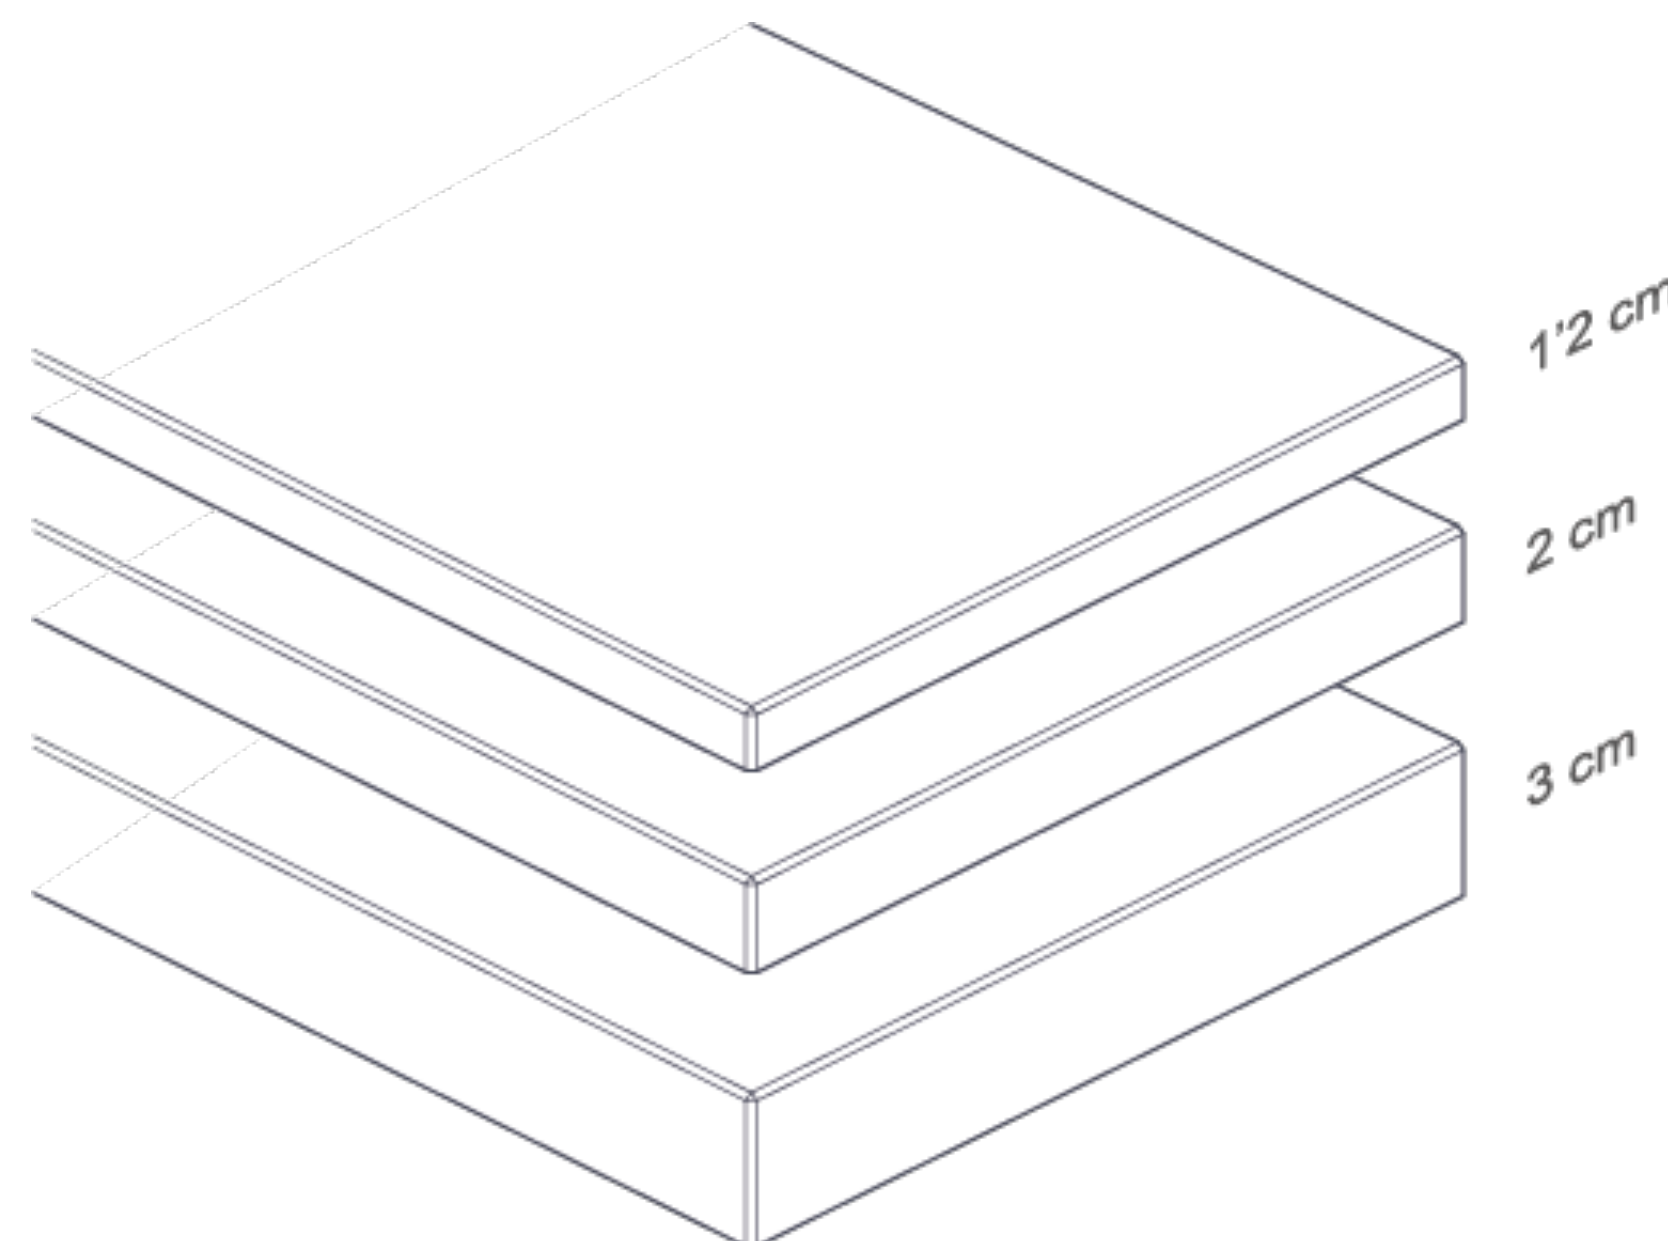

TURA SIZE

SILESTONE OFFERS YOU THE POSSIBILITY OF TWO DIFFERENT FORMATS: THE STANDARD FORMAT OF 55 X 120 INCHES AND THE JUMBO ONE OF 62 X 126 INCHES, BOTH ARE PERFECT TO REDUCE THE NUMBER OF JOINTS.

FLOORING

EACH FLOOR IS DIFFERENT, THUS SILESTONE HAS CREATED DIFFERENT TILE FORMATS TO FIT YOUR NEEDS: 30X30CM, 40X40CM, 60x30CM, 60x40CM O 60X60CM

TICHNESES

THE DIFFERENT SILESTONE THICKNESSES ARE A PERFECT SOLUTION FOR YOUR COUNTERTOP, FLOORING AND SIDING, 1,2CM, 2CM AND 3 CM ARE OUR PROPOSALS.