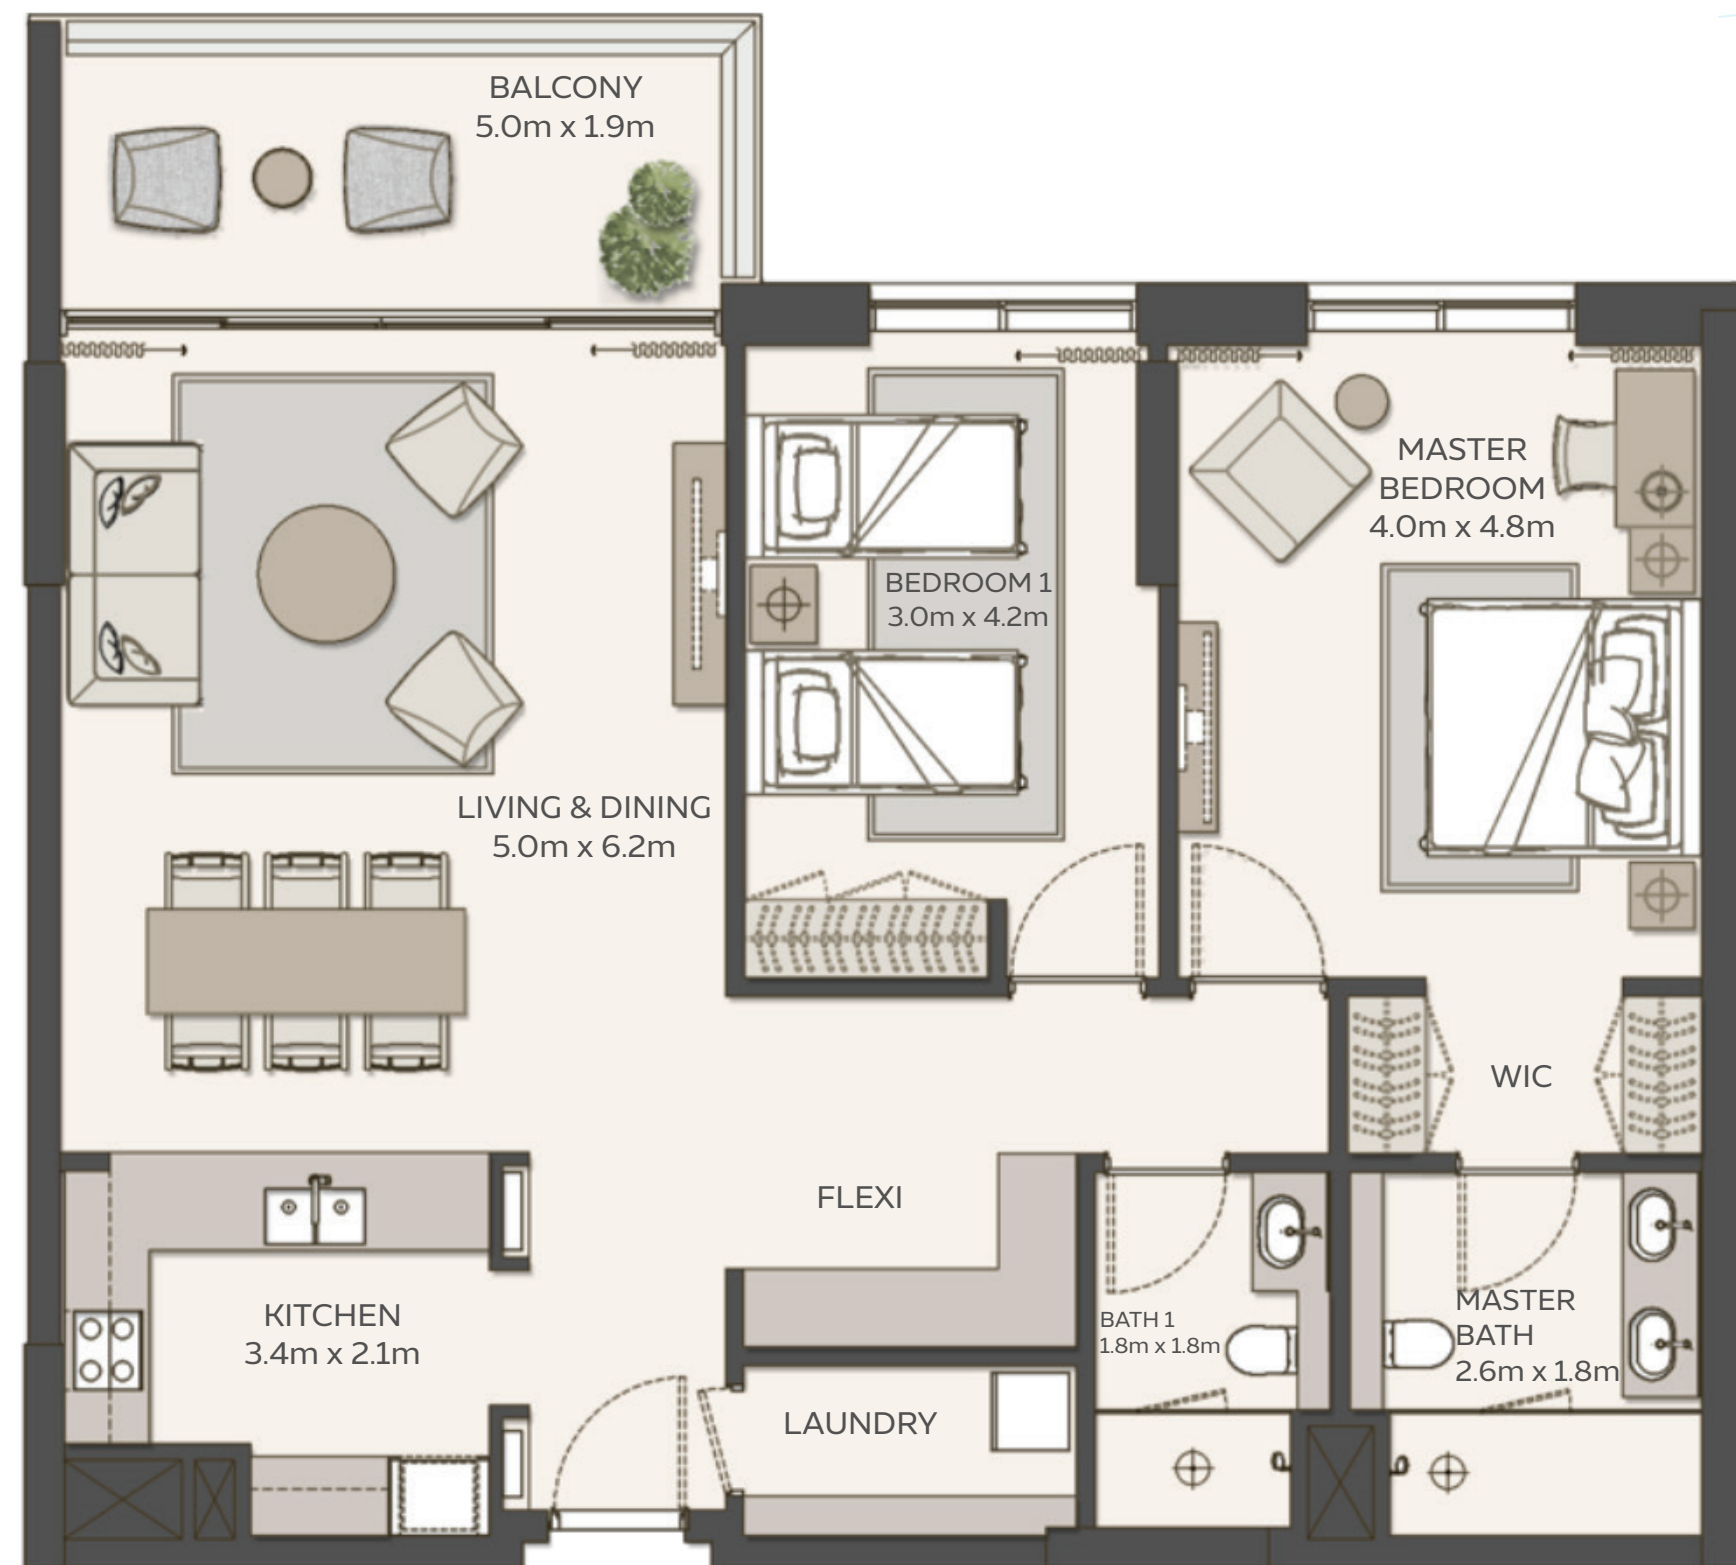

AT EXPO CITY DUBAI

SKY RESIDENCES 1 UNIT PLANS

1 BEDROOM Type 1

Unit Area	77.43 sqm / 833.45 sqft
Balcony Area	9.05 sqm / 97.41 sqft
Total Area	86.54 sqm / 931.51 sqft

SKY RESIDENCES

AT EXPO CITY DUBAI

SKY RESIDENCES 1 UNIT PLANS

1 BEDROOM Type 3

Unit Area	77.28 sqm / 831.83 sqft
Balcony Area	8.48 sqm / 91.28 sqft
Total Area	86.21 sqm / 927.96 sqft

SKY RESIDENCES

AT EXPO CITY DUBAI

SKY RESIDENCES 1 UNIT PLANS

2 BEDROOM Type 1

Unit Area	119.07 sqm / 1281.66 sqft
Balcony Area	10.95 sqm / 117.86 sqft
Total Area	130.02 sqm / 1399.52 sqft

SKY RESIDENCES

AT EXPO CITY DUBAI

SKY RESIDENCES 1 UNIT PLANS

2 BEDROOM Type 2

Unit Area	115.88 sqm / 1247.32 sqft
Balcony Area	10.95 sqm / 117.86 sqft
Total Area	126.83 sqm / 1365.18 sqft

SKY RESIDENCES

AT EXPO CITY DUBAI