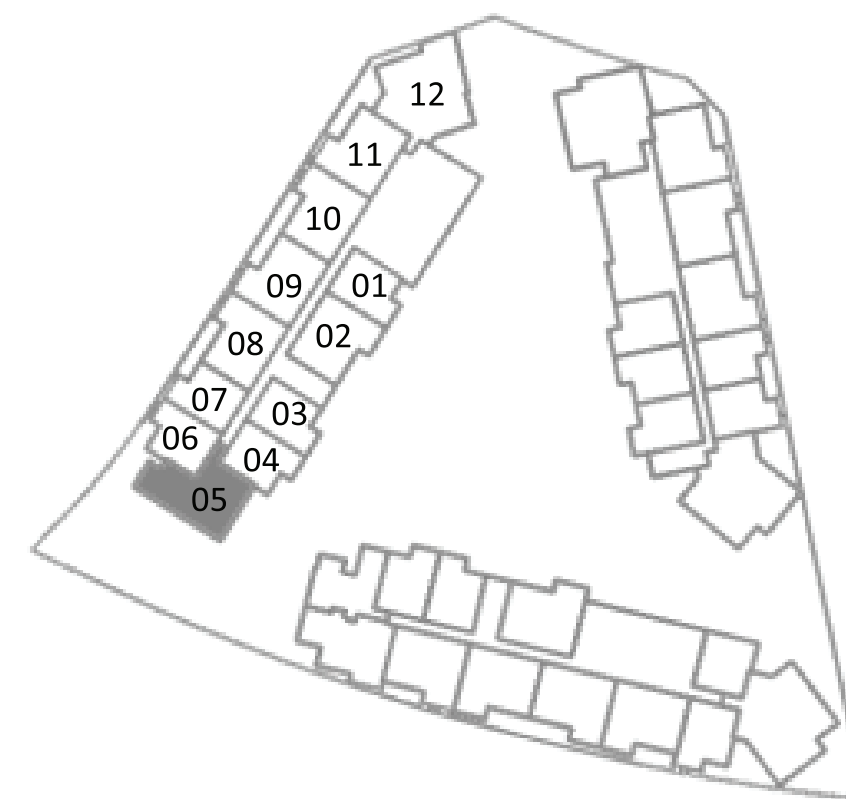

SKY RESIDENCES

AT EXPO CITY DUBAI

SKY RESIDENCES 1 UNIT PLANS

2 BEDROOM Type 2

Unit Area	115.88 sqm / 1247.32 sqft
Balcony Area	10.95 sqm / 117.86 sqft
Total Area	126.83 sqm / 1365.18 sqft

SKY RESIDENCES

AT EXPO CITY DUBAI

SKY RESIDENCES 1 UNIT PLANS

2 BEDROOM Type 4

Unit Area	134.87 sqm / 1451.73 sqft
Balcony Area	9.93 sqm / 106.89 sqft
Total Area	144.80 sqm / 1558.62 sqft

SKY RESIDENCES

AT EXPO CITY DUBAI

SKY RESIDENCES 1 UNIT PLANS