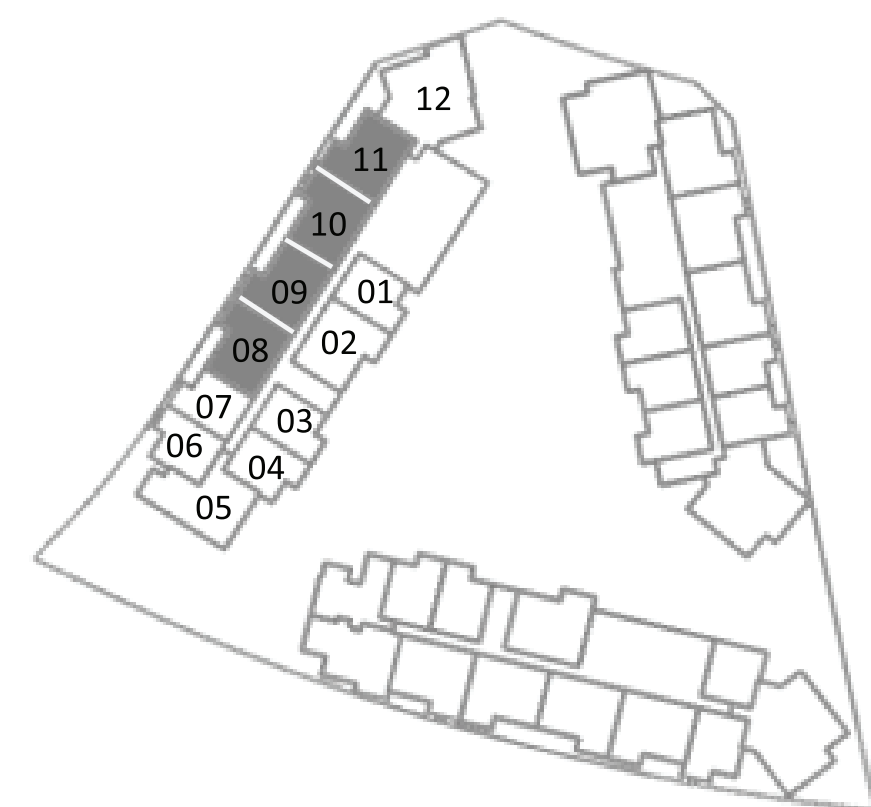

AT EXPO CITY DUBAI

SKY RESIDENCES 1 UNIT PLANS

1 BEDROOM Type 1

Unit Area	77.43 sqm / 833.45 sqft
Balcony Area	9.05 sqm / 97.41 sqft
Total Area	86.54 sqm / 931.51 sqft

SKY RESIDENCES

AT EXPO CITY DUBAI

SKY RESIDENCES 1 UNIT PLANS

1 BEDROOM Type 3

Unit Area	77.28 sqm / 831.83 sqft
Balcony Area	8.48 sqm / 91.28 sqft
Total Area	86.21 sqm / 927.96 sqft

SKY RESIDENCES

AT EXPO CITY DUBAI

SKY RESIDENCES 1 UNIT PLANS

2 BEDROOM Type 1

Unit Area	119.07 sqm / 1281.66 sqft
Balcony Area	10.95 sqm / 117.86 sqft
Total Area	130.02 sqm / 1399.52 sqft

SKY RESIDENCES

AT EXPO CITY DUBAI

SKY RESIDENCES 1 UNIT PLANS

2 BEDROOM Type 2

Unit Area	115.88 sqm / 1247.32 sqft
Balcony Area	10.95 sqm / 117.86 sqft
Total Area	126.83 sqm / 1365.18 sqft

SKY RESIDENCES

AT EXPO CITY DUBAI