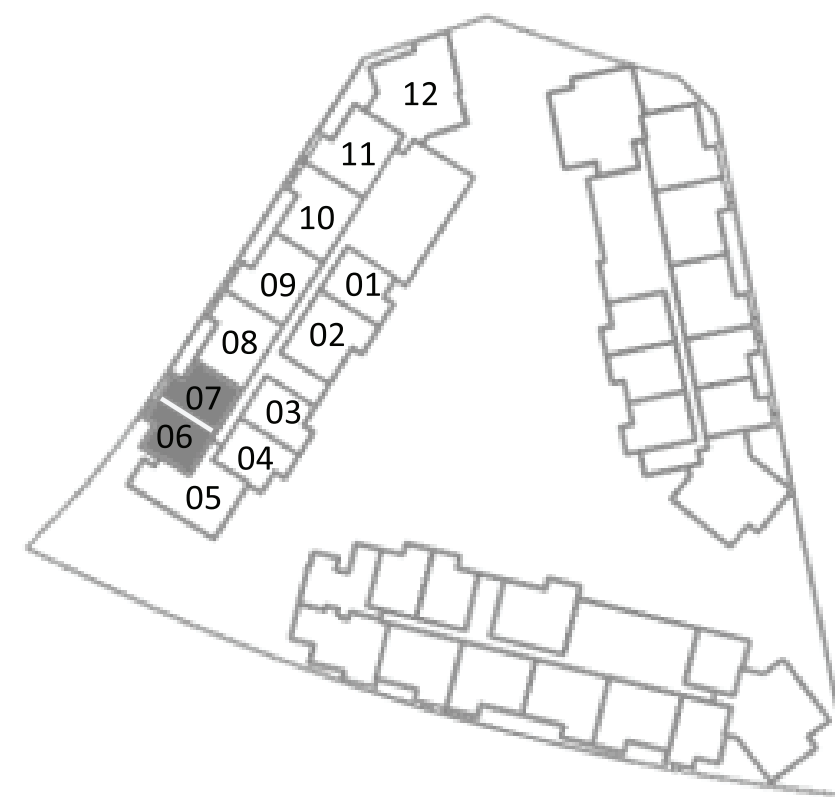

AT EXPO CITY DUBAI

SKY RESIDENCES 1 UNIT PLANS

1 BEDROOM Type 1

Unit Area	77.43 sqm / 833.45 sqft
Balcony Area	9.05 sqm / 97.41 sqft
Total Area	86.54 sqm / 931.51 sqft

SKY RESIDENCES

AT EXPO CITY DUBAI

SKY RESIDENCES 1 UNIT PLANS

1 BEDROOM Type 3

Unit Area	77.28 sqm / 831.83 sqft
Balcony Area	8.48 sqm / 91.28 sqft
Total Area	86.21 sqm / 927.96 sqft

SKY RESIDENCES

AT EXPO CITY DUBAI

SKY RESIDENCES 1 UNIT PLANS

2 BEDROOM Type 1

Unit Area	119.07 sqm / 1281.66 sqft
Balcony Area	10.95 sqm / 117.86 sqft
Total Area	130.02 sqm / 1399.52 sqft