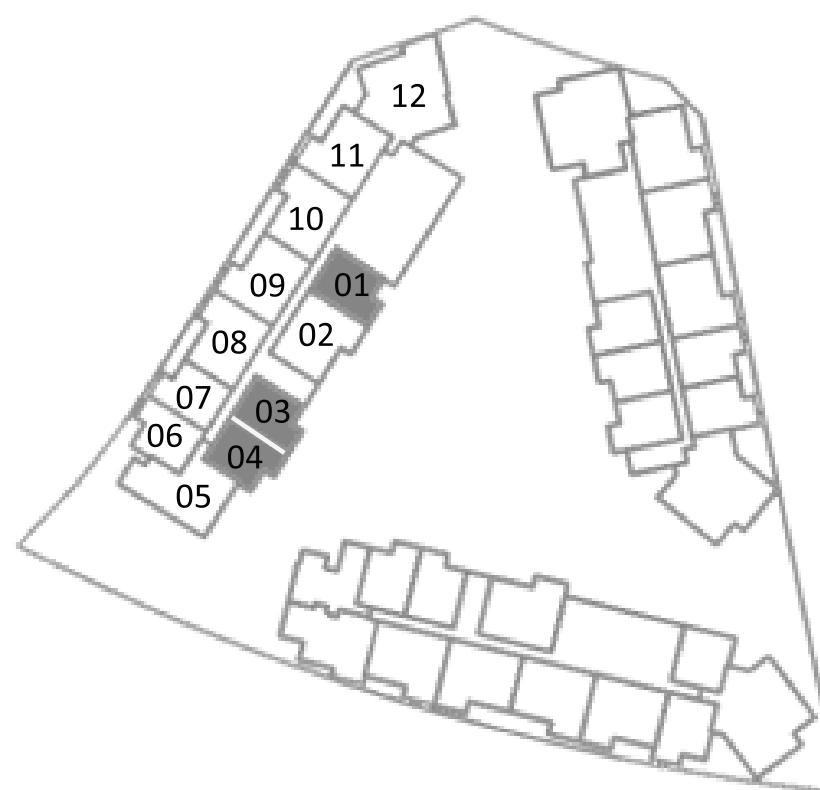

AT EXPO CITY DUBAI

SKY RESIDENCES 1 UNIT PLANS

1 BEDROOM Type 1

Unit Area	77.43 sqm / 833.45 sqft
Balcony Area	9.05 sqm / 97.41 sqft
Total Area	86.54 sqm / 931.51 sqft

SKY RESIDENCES

AT EXPO CITY DUBAI

SKY RESIDENCES 1 UNIT PLANS