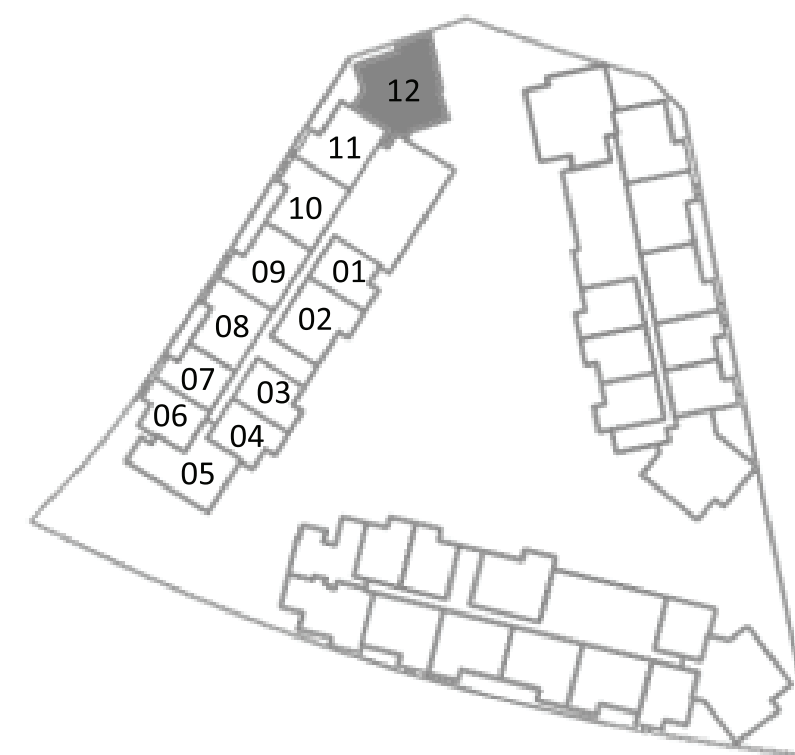

SKY RESIDENCES

AT EXPO CITY DUBAI

SKY RESIDENCES 1 UNIT PLANS

2 BEDROOM Type 2

Unit Area	115.88 sqm / 1247.32 sqft
Balcony Area	10.95 sqm / 117.86 sqft
Total Area	126.83 sqm / 1365.18 sqft

SKY RESIDENCES

AT EXPO CITY DUBAI

SKY RESIDENCES 1 UNIT PLANS

2 BEDROOM Type 4

Unit Area	134.87 sqm / 1451.73 sqft
Balcony Area	9.93 sqm / 106.89 sqft
Total Area	144.80 sqm / 1558.62 sqft

SKY RESIDENCES

AT EXPO CITY DUBAI

SKY RESIDENCES 1 UNIT PLANS

3 BEDROOM Type 3

Unit Area	161.82 sqm / 1741.82 sqft
Balcony Area	30.38 sqm / 327.01 sqft
Total Area	192.20 sqm / 2068.83 sqft

SKY RESIDENCES

AT EXPO CITY DUBAI

SKY RESIDENCES 1 UNIT PLANS

4 BEDROOM DUPLEX