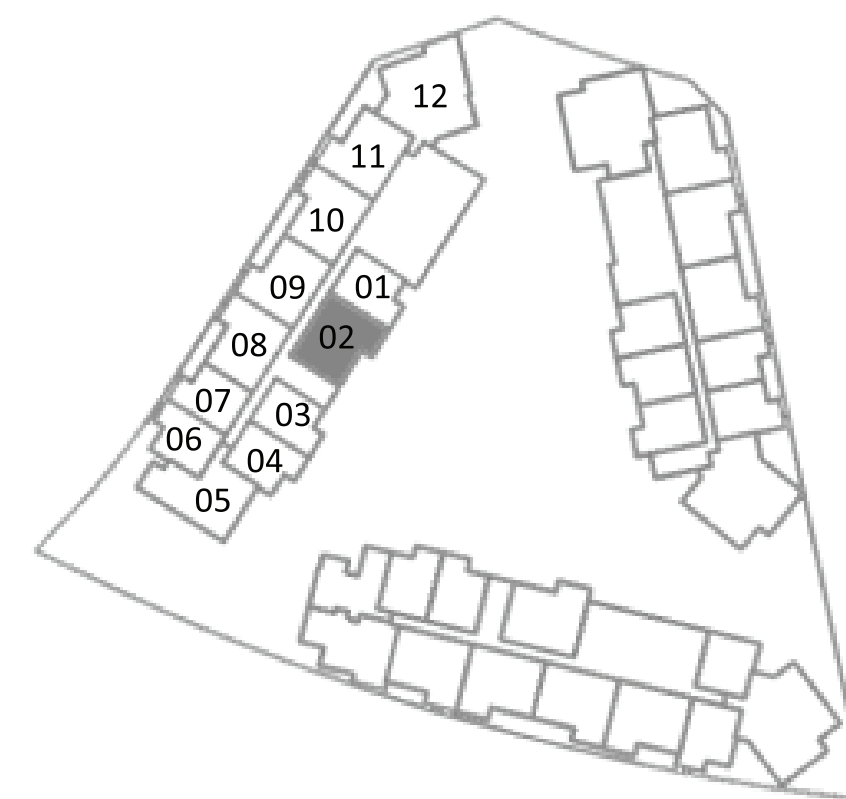

AT EXPO CITY DUBAI

SKY RESIDENCES 1 UNIT PLANS

1 BEDROOM Type 1

Unit Area	77.43 sqm / 833.45 sqft
Balcony Area	9.05 sqm / 97.41 sqft
Total Area	86.54 sqm / 931.51 sqft

SKY RESIDENCES

AT EXPO CITY DUBAI

SKY RESIDENCES 1 UNIT PLANS

1 BEDROOM Type 3

Unit Area	77.28 sqm / 831.83 sqft
Balcony Area	8.48 sqm / 91.28 sqft
Total Area	86.21 sqm / 927.96 sqft

SKY RESIDENCES

AT EXPO CITY DUBAI

SKY RESIDENCES 1 UNIT PLANS

2 BEDROOM Type 1

Unit Area	119.07 sqm / 1281.66 sqft
Balcony Area	10.95 sqm / 117.86 sqft
Total Area	130.02 sqm / 1399.52 sqft