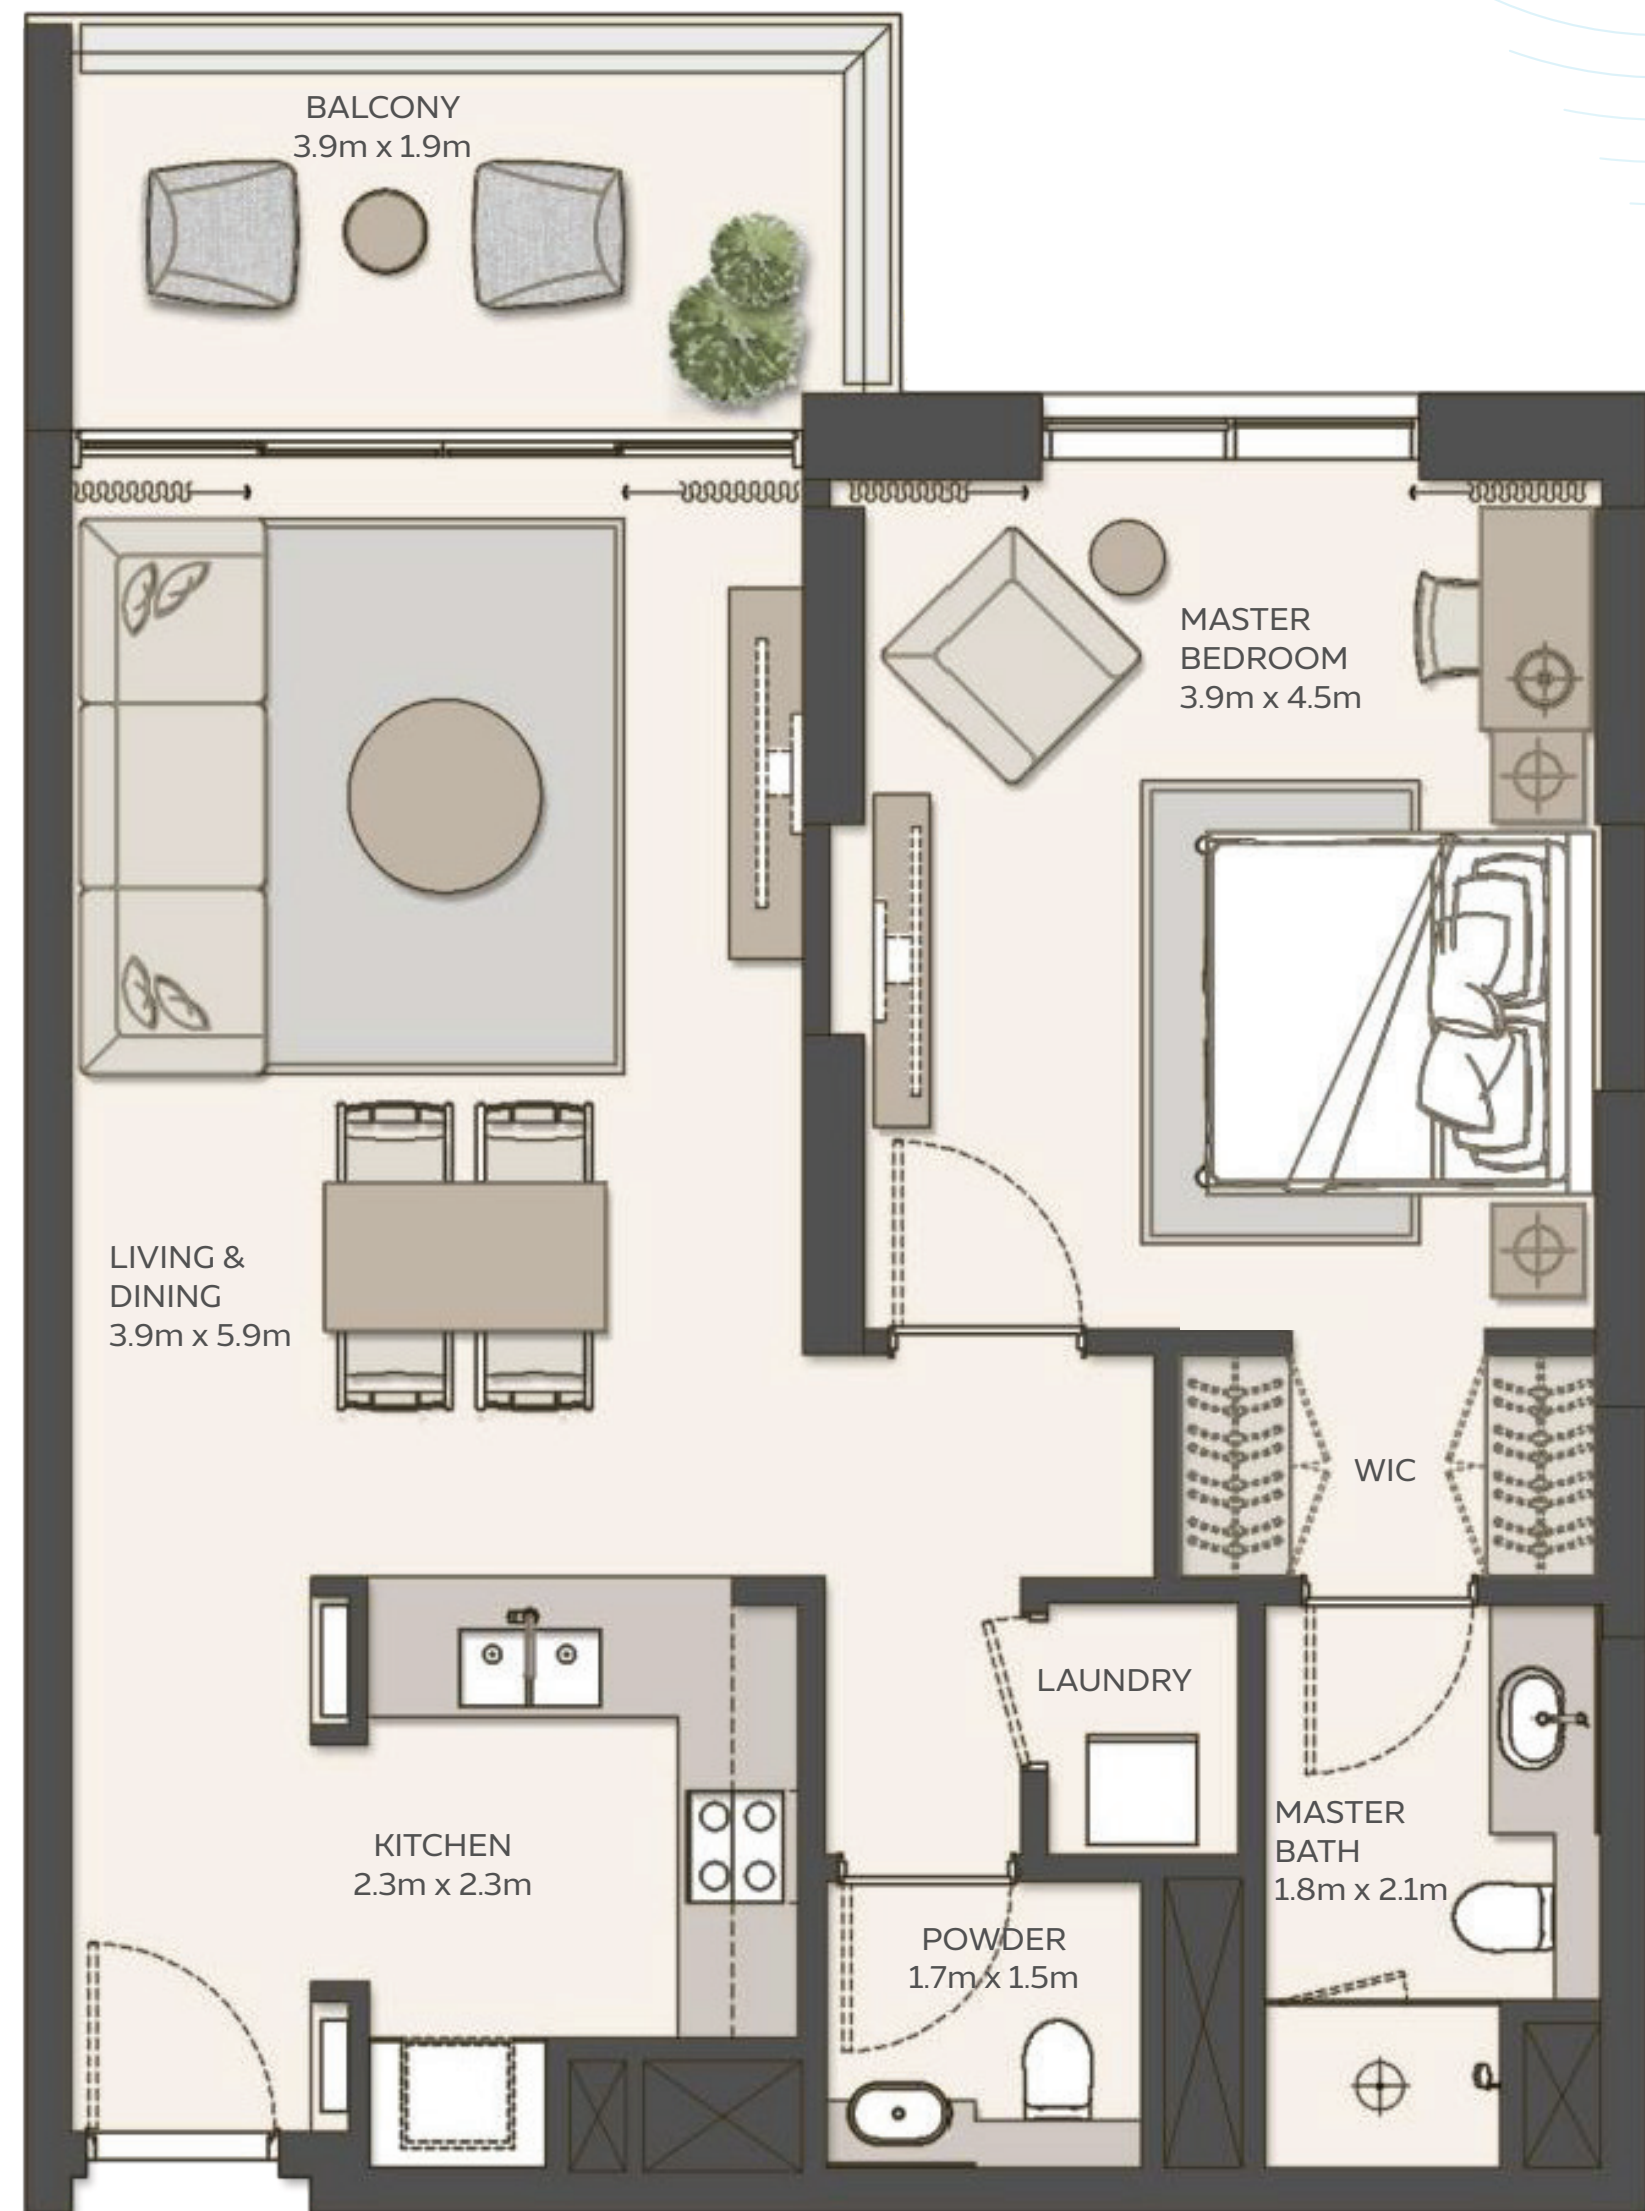

AT EXPO CITY DUBAI

SKY RESIDENCES 1 UNIT PLANS

1 BEDROOM Type 1

Unit Area	77.43 sqm / 833.45 sqft
Balcony Area	9.05 sqm / 97.41 sqft
Total Area	86.54 sqm / 931.51 sqft

SKY RESIDENCES

AT EXPO CITY DUBAI

SKY RESIDENCES 1 UNIT PLANS

1 BEDROOM Type 3

Unit Area	77.28 sqm / 831.83 sqft
Balcony Area	8.48 sqm / 91.28 sqft
Total Area	86.21 sqm / 927.96 sqft

SKY RESIDENCES

AT EXPO CITY DUBAI

SKY RESIDENCES 1 UNIT PLANS

2 BEDROOM Type 1

Unit Area	119.07 sqm / 1281.66 sqft
Balcony Area	10.95 sqm / 117.86 sqft
Total Area	130.02 sqm / 1399.52 sqft

SKY RESIDENCES

AT EXPO CITY DUBAI

SKY RESIDENCES 1 UNIT PLANS

2 BEDROOM Type 2

Unit Area	115.88 sqm / 1247.32 sqft
Balcony Area	10.95 sqm / 117.86 sqft
Total Area	126.83 sqm / 1365.18 sqft

SKY RESIDENCES

AT EXPO CITY DUBAI