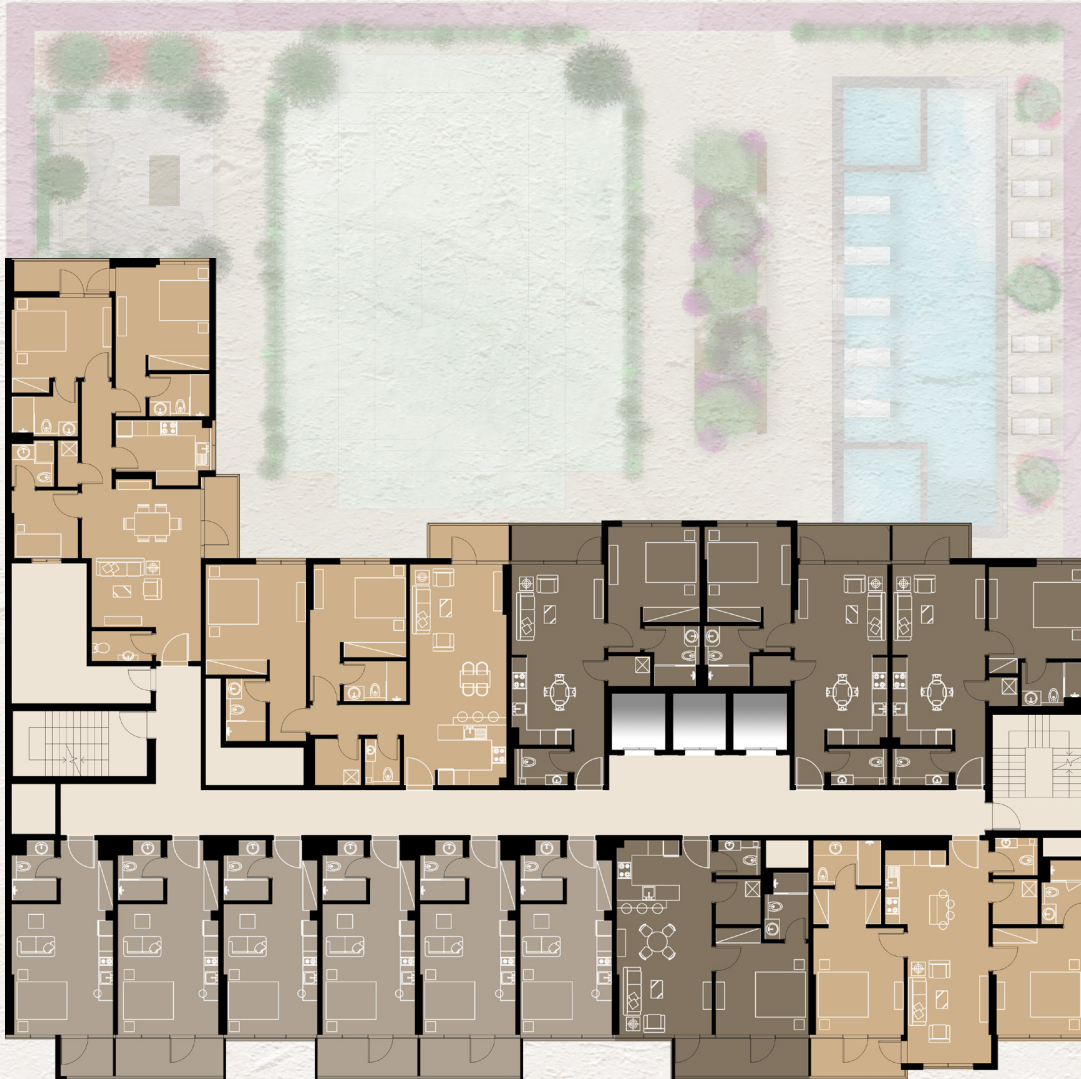

FLOOR PLATE

2ND - 4TH FLOOR

- STUDIO APARTMENTS
- 1 BEDROOM APARTMENTS
- 2 BEDROOM APARTMENTS
- CORRIDOR & UTILITY