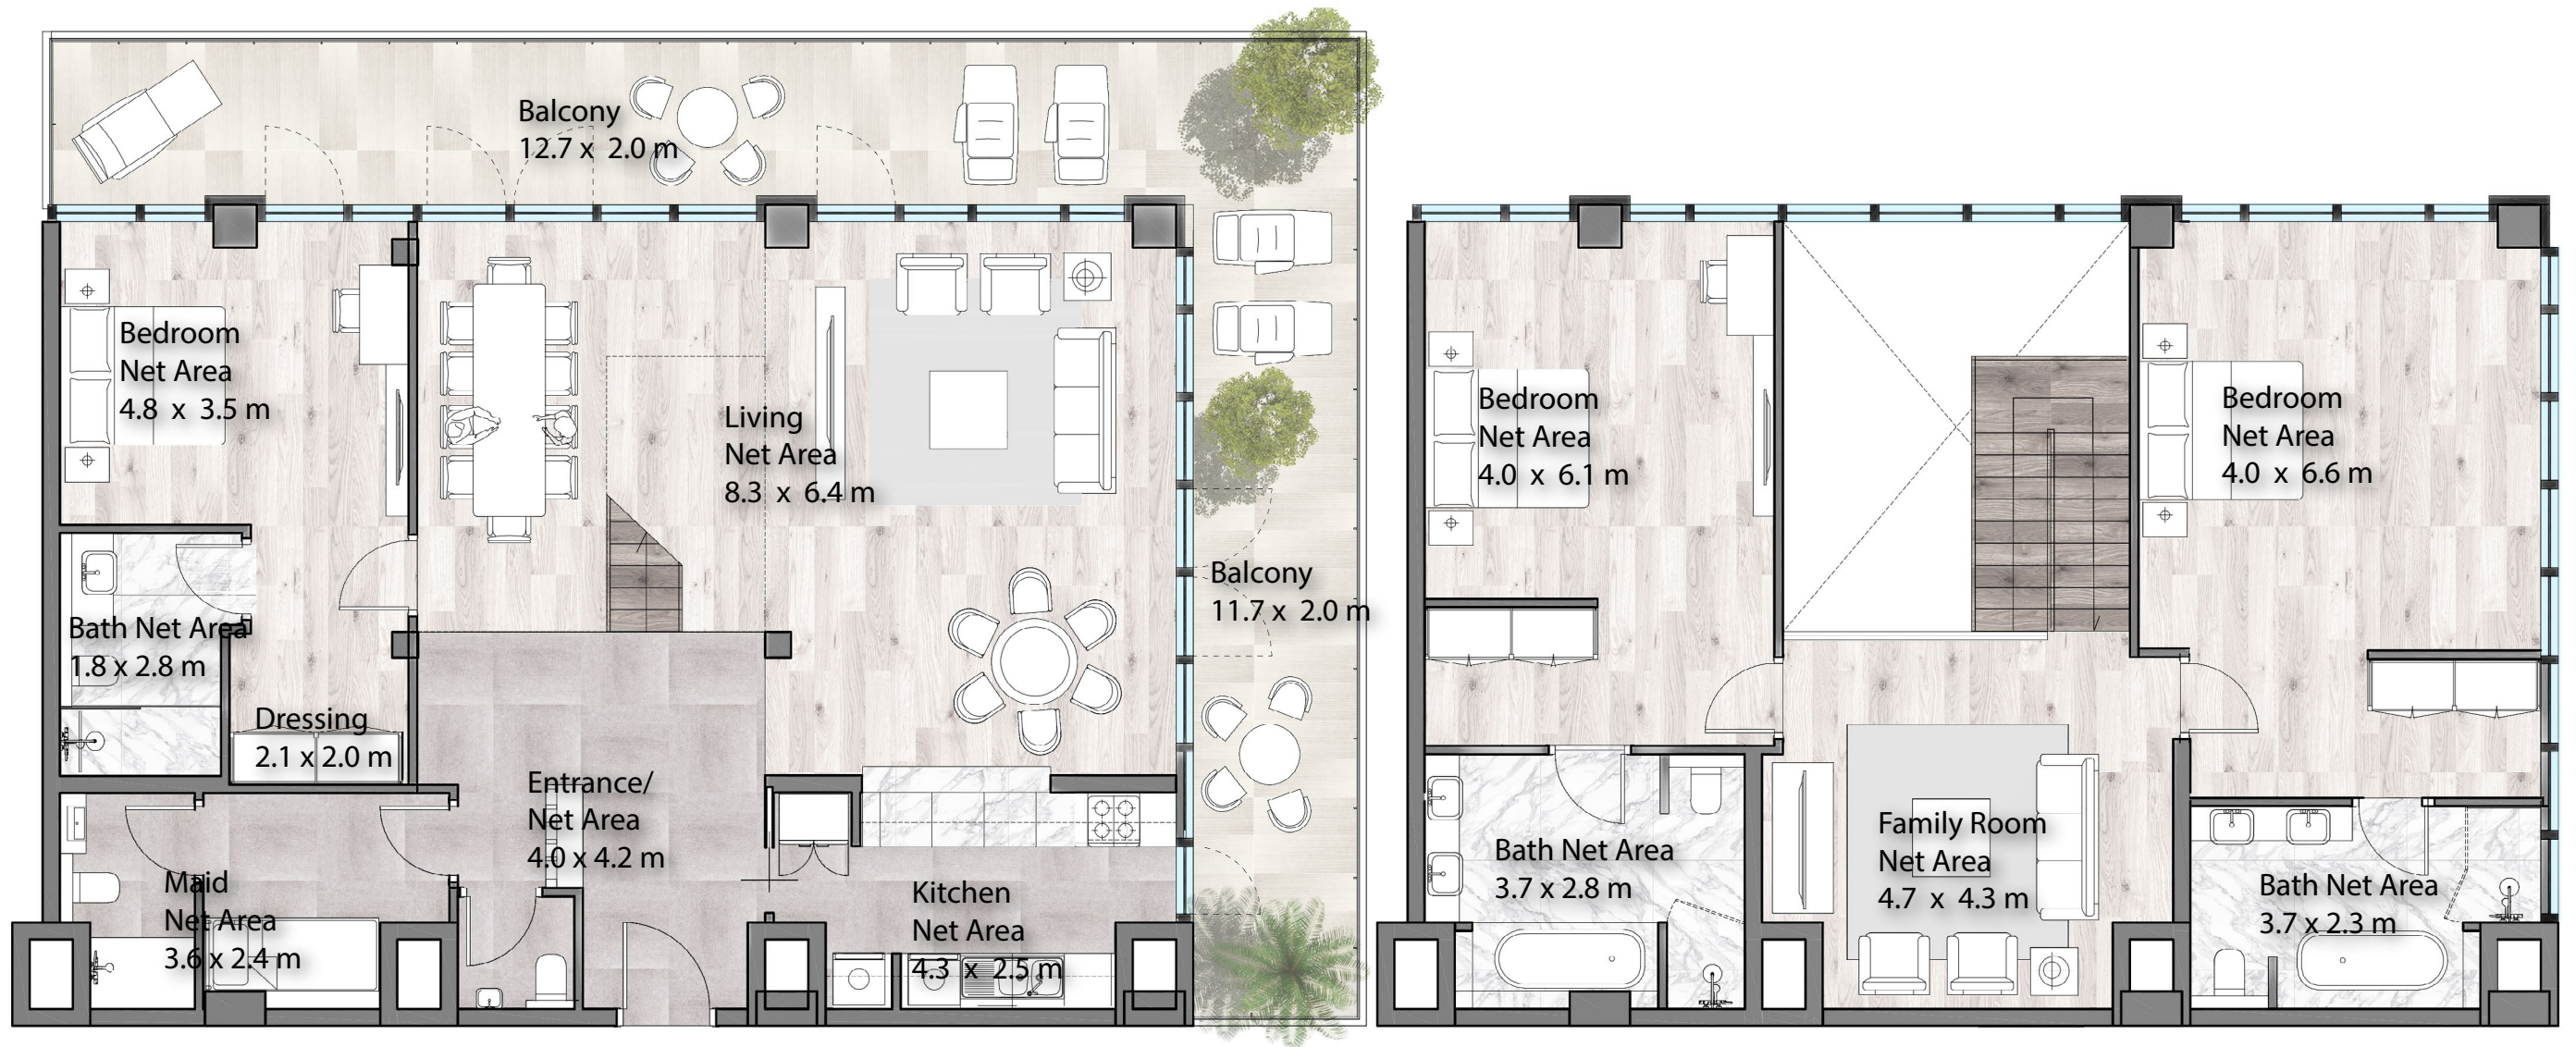

THREEBEDROOM D-GL Duplex

Gross Floor Area:

Suite Area	223.6 sqm / 2,406.6 sqft
Balcony Area	48.8 sqm / 525.3 sqft
Total Area	272.4 sqm / 2,931.9 sqft

FOURBEDROOM B duplex

LEVEL 01

Gross Floor Area:

Suite Area lev01 204.3 sqm / 2,199.1 sqft