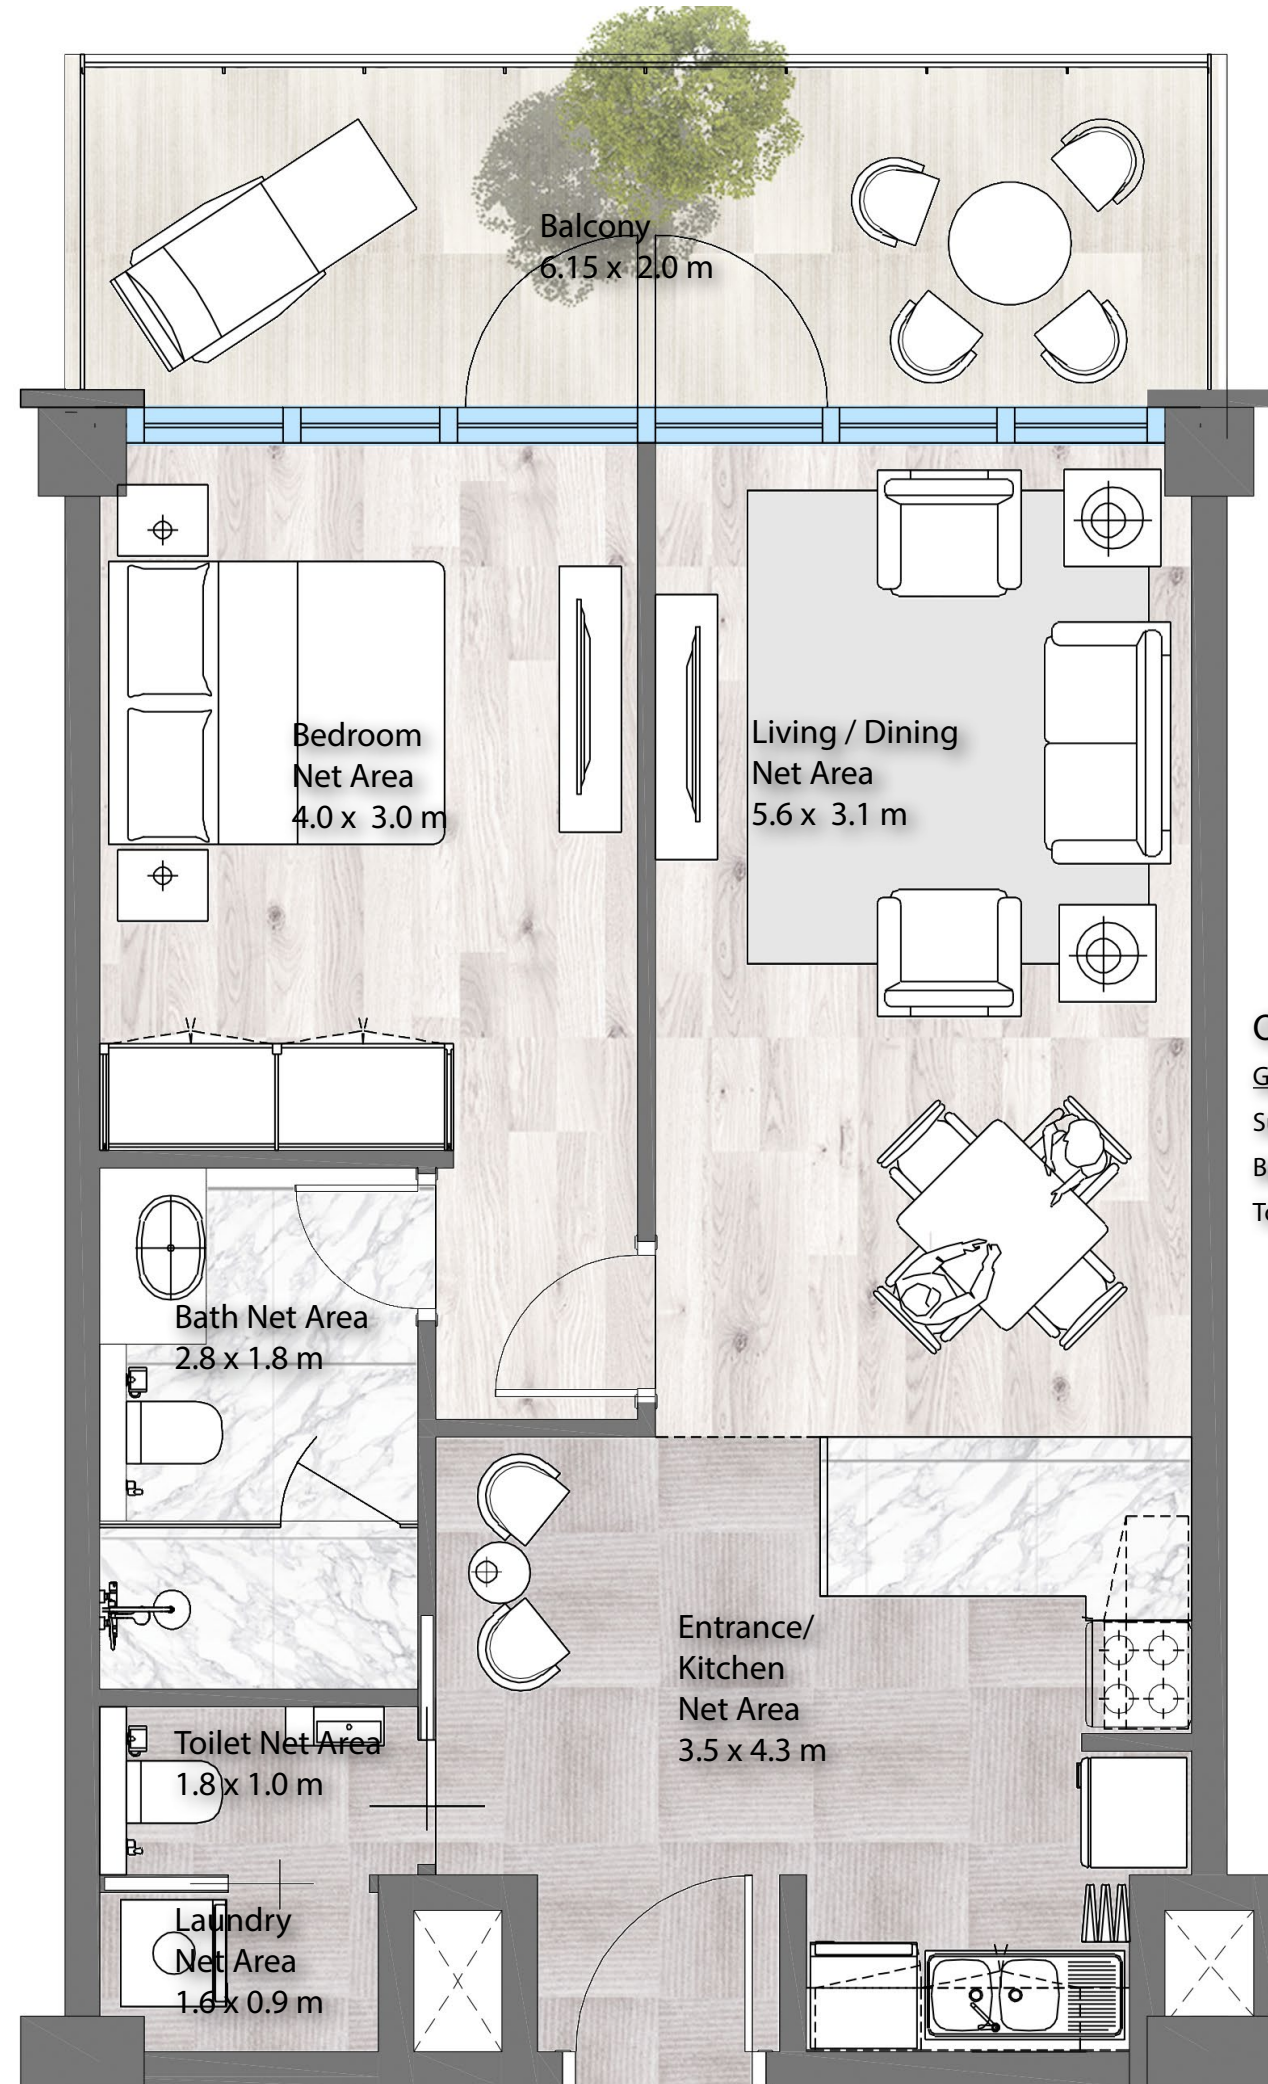

ONEBEDROOM A

Gross Floor Area:

Suite Area	60.3 sqm / 648.8 sqft
Balcony Area	12.3 sqm / 132.3 sqft
Total Area	72.6 sqm / 781.1 sqft