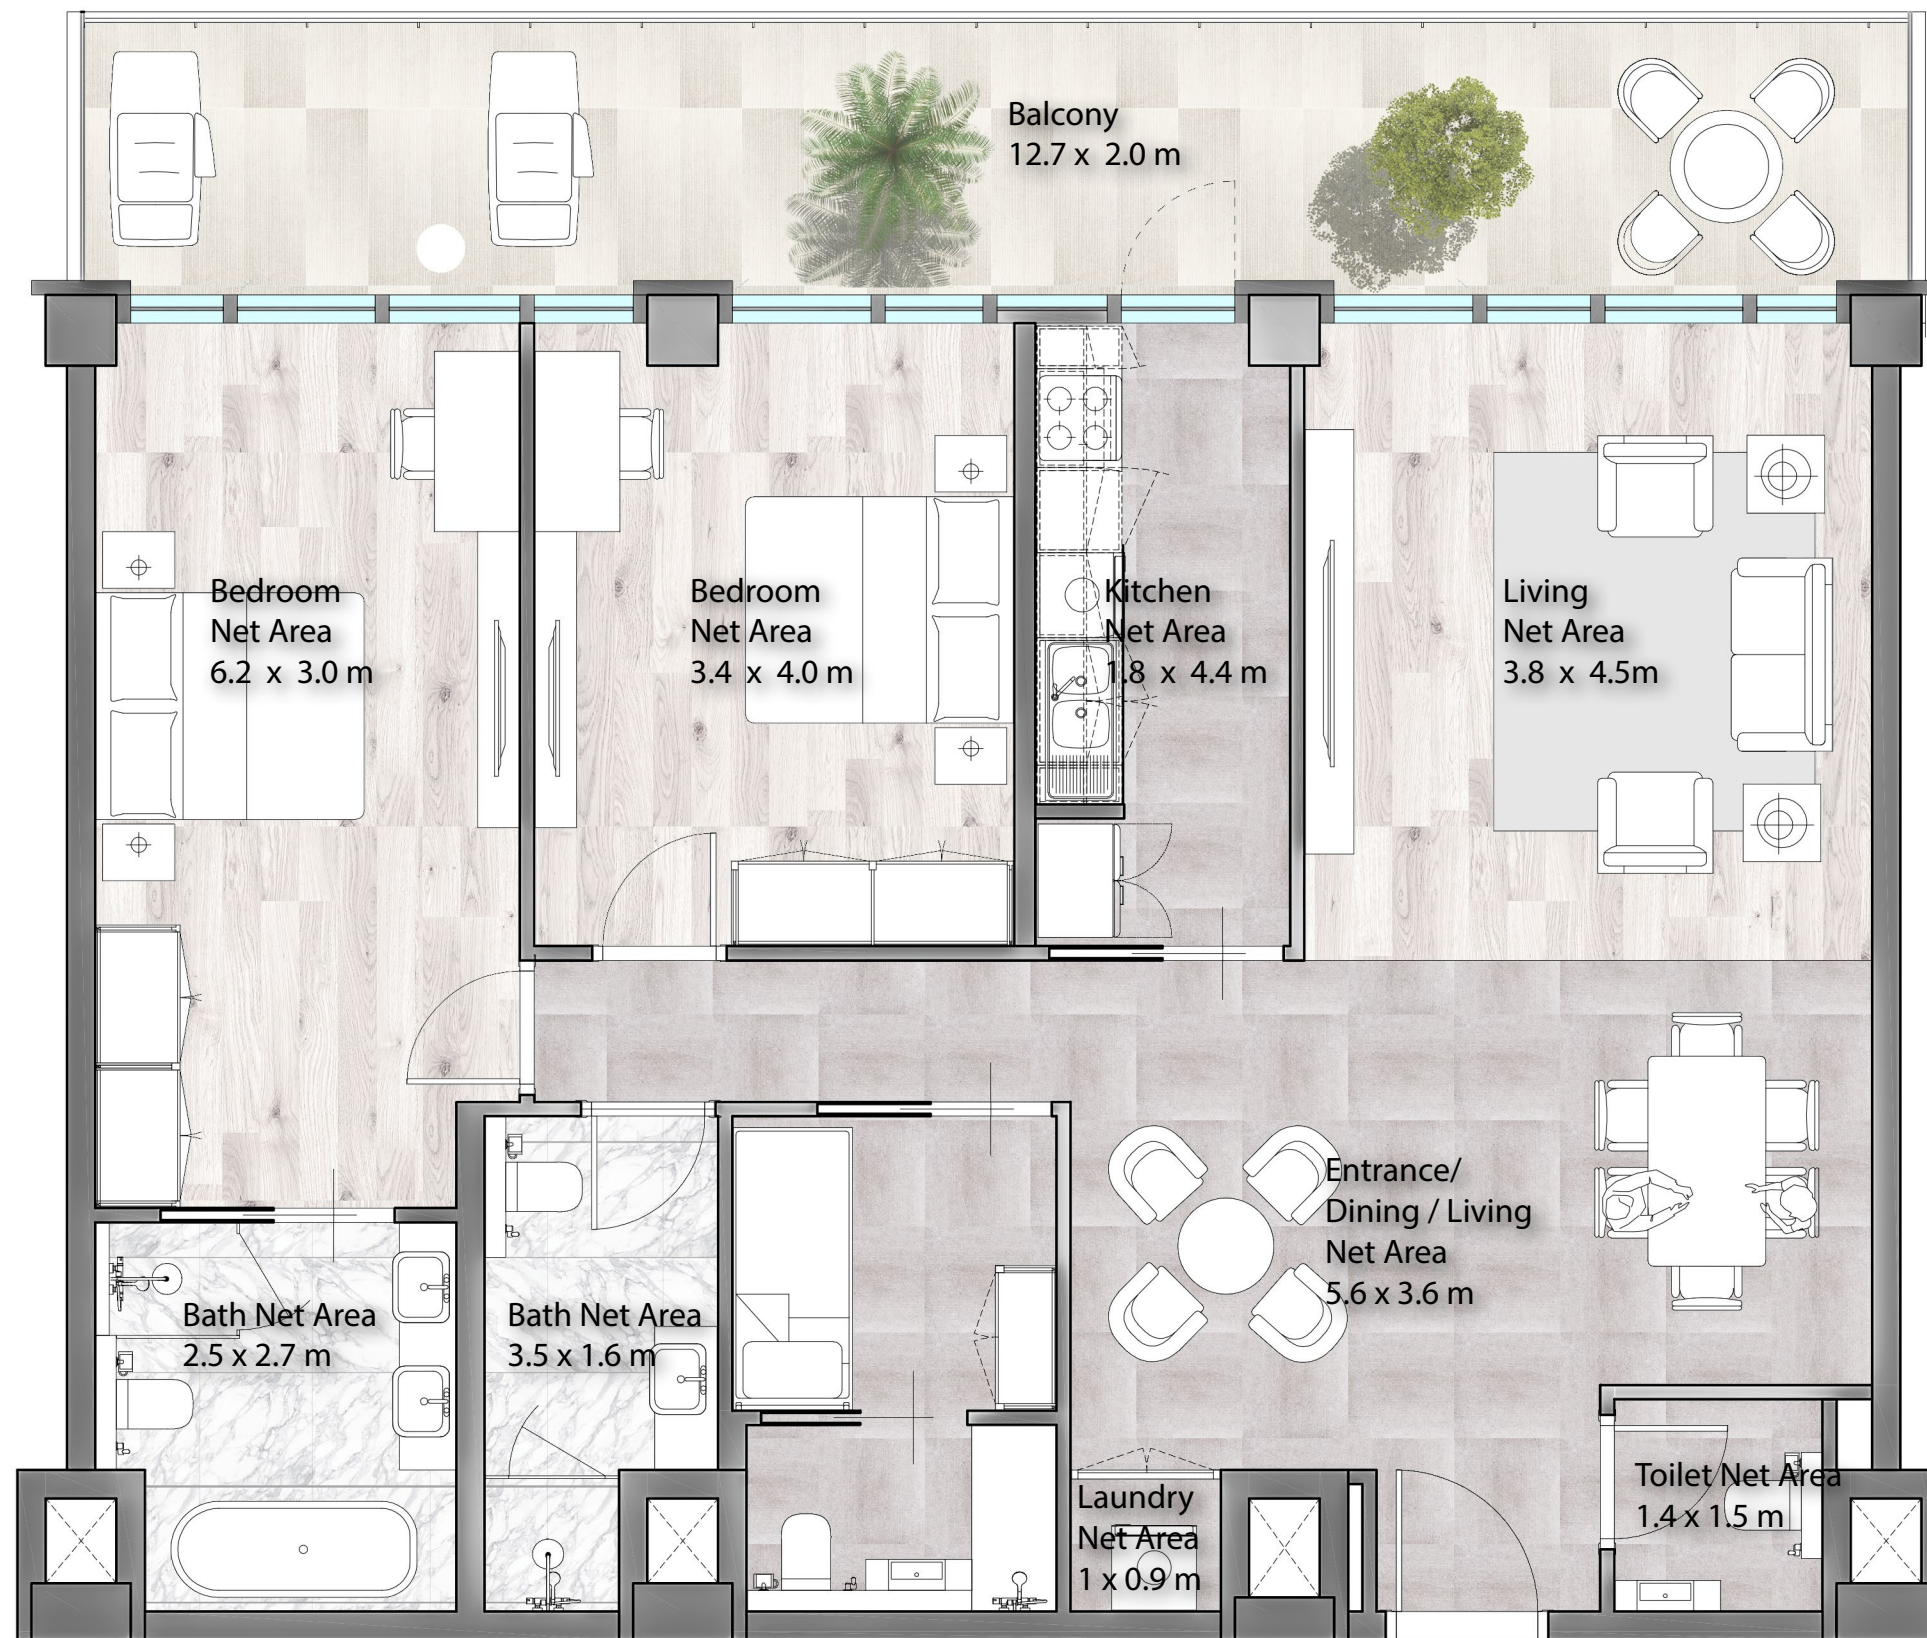

STUDIO A

Gross Floor Area:

Suite Area	40.0 sqm / 430.6 sqft
Balcony Area	8.2 sqm / 88.2 sqft
Total Area	48.2 sqm / 518.8 sqft

ONEBEDROOM A

Gross Floor Area:

Suite Area	60.3 sqm / 648.8 sqft
Balcony Area	12.3 sqm / 132.3 sqft
Total Area	72.6 sqm / 781.1 sqft