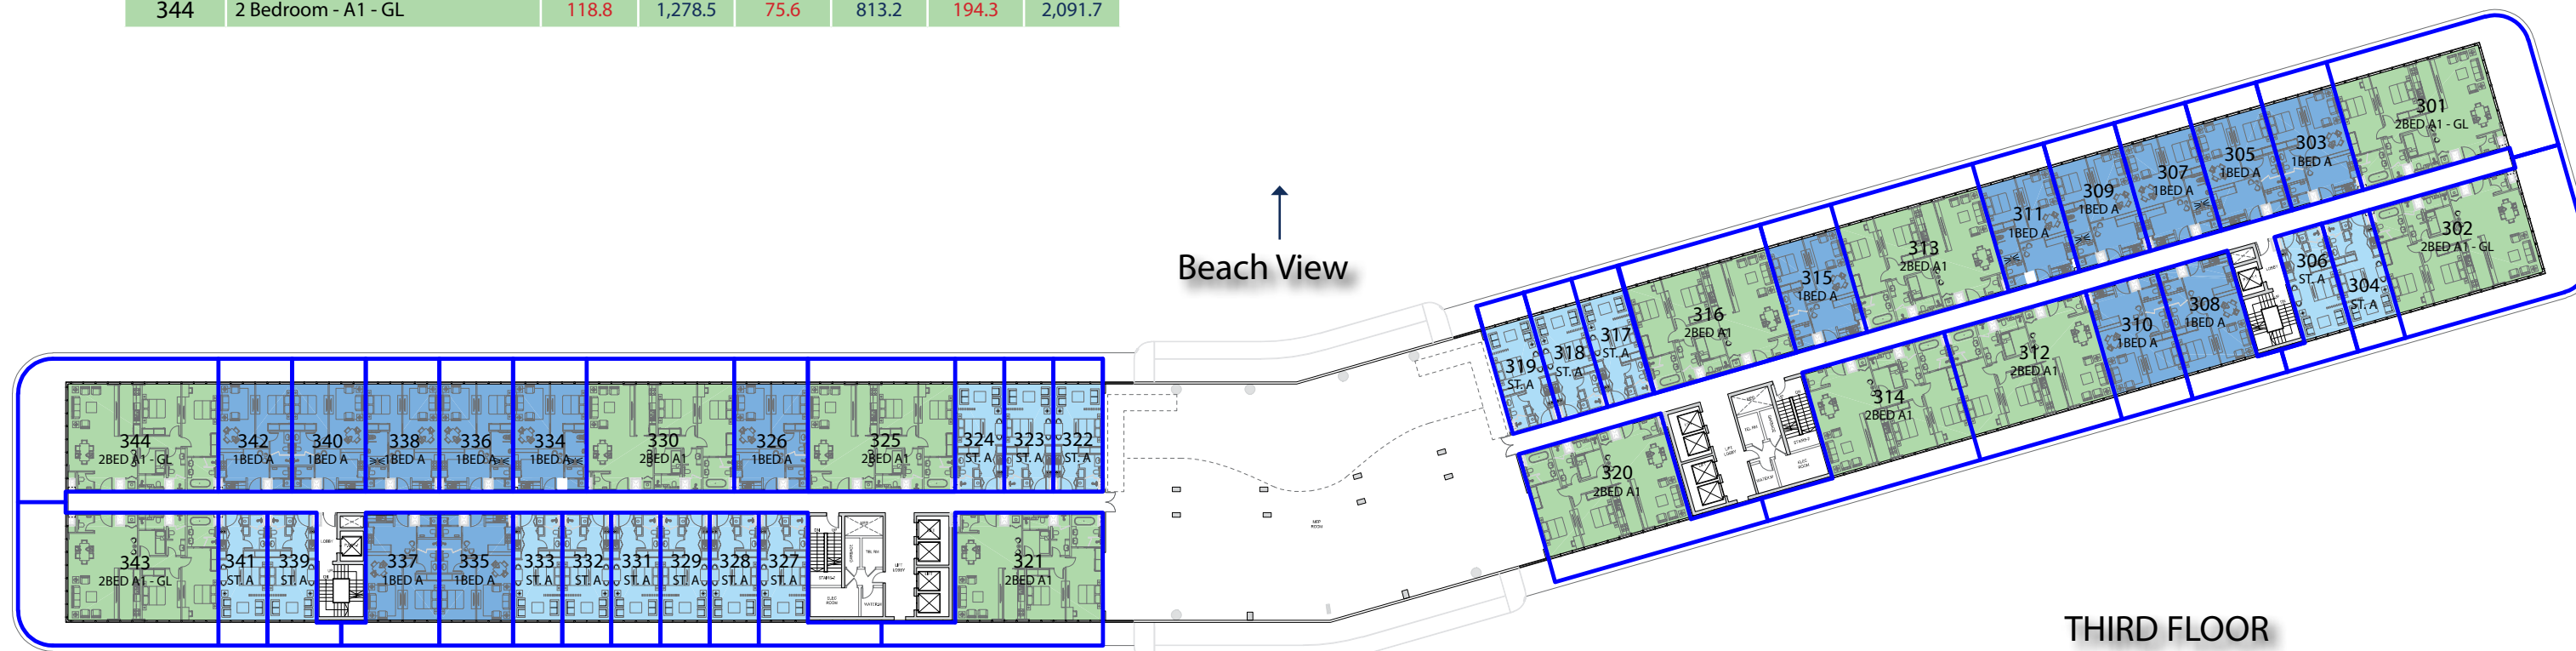

CODE	UNIT TYPE	SUITE AREA		BALCONY		TOTAL	
		SQM	SQFT	SQM	SQFT	SQM	SQFT
301	2 Bedroom - A1 - GL	122.6	1,319.1	71.7	771.49	194.3	2,091.7
302	2 Bedroom - A1 - GL	122.6	1,319.1	71.7	771.49	194.3	2,091.7
303	1 BEDROOM - A	56.6	609.1	12.3	132.4	68.9	741.5
304	STUDIO - A	37.2	400.7	8.2	88.3	45.4	489.0
305	1 BEDROOM - A	56.9	612.9	12.3	132.4	69.2	745.3
306	STUDIO - A	40.0	430.60	9.7	104.40	49.7	534.8
307	1 BEDROOM - A	56.6	609.1	12.3	132.4	68.9	741.5
308	1 BEDROOM - A	60.3	648.8	13.2	142.03	73.5	791.0
309	1 BEDROOM - A	56.6	609.1	12.3	132.4	68.9	741.5
310	1 BEDROOM - A	56.6	609.1	12.3	132.4	68.9	741.5
311	1 BEDROOM - A	56.6	609.1	12.3	132.4	68.9	741.5
312	2 BEDROOM - A1	114.2	1,229.0	25.5	274.5	139.7	1,503.5
313	2 BEDROOM - A1	114.2	1,229.0	25.5	274.5	139.7	1,503.5
314	2 BEDROOM - A1	118.5	1,276.0	34.3	369.34	152.8	1,644.5
315	1 BEDROOM - A	56.6	609.1	12.3	132.4	68.9	741.5
316	2 BEDROOM - A1	113.8	1,225.0	25.5	274.5	139.3	1,499.5
317	STUDIO - A	36.2	389.9	8.2	88.3	44.4	478.1
318	STUDIO - A	37.2	400.7	8.2	88.3	45.4	489.0
319	STUDIO - A	37.3	401.5	8.2	88.3	45.5	489.8
320	2 BEDROOM - A1	118.5	1,276.0	34.0'	365.8	152.5	1,641.4

THIRD FLOOR