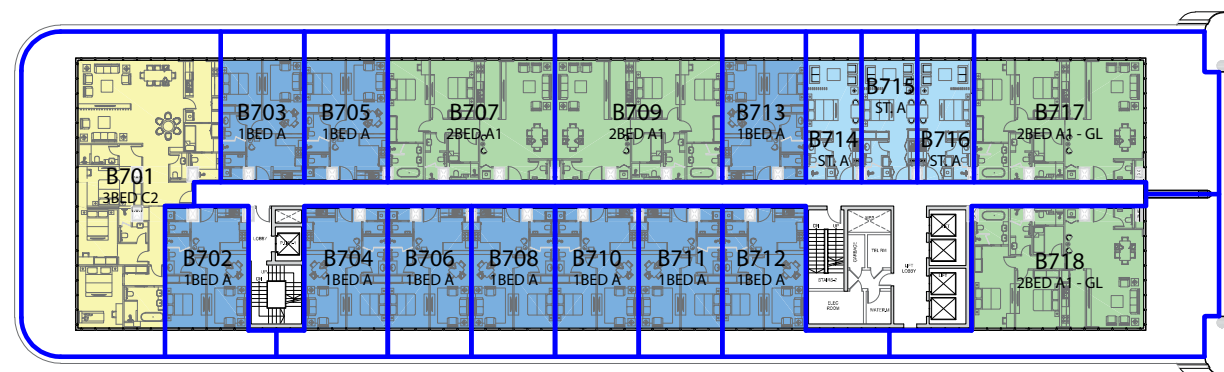

BLOCK A

CODE	UNIT TYPE	SUITE AREA		BALCONY		TOTAL	
		SQM	SQFT	SQM	SQFT	SQM	SQFT
A701	3 BEDROOM - C2	186.8	2,010.3	130.0	1,398.8	316.8	3409.9
A702	1 BEDROOM - A	60.3	648.8	12.8	137.7	73.1	787.3
A703	1 BEDROOM - A	56.9	612.9	12.3	132.4	69.2	745.3
A704	1 BEDROOM - A	60.3	648.8	13.2	142.0	73.5	791.0
A705	1 BEDROOM - A	56.6	609.1	12.3	132.4	68.9	741.5
A706	1 BEDROOM - A	56.6	609.1	12.3	132.4	68.9	741.5
A707	2 BEDROOM - A1	114.2	1,229.0	25.5	274.5	139.7	1,503.5
A708	1 BEDROOM - A	56.6	609.1	12.3	132.4	68.9	741.5
A709	STUDIO - A	37.2	400.7	8.2	88.3	45.4	489.0
A710	1 BEDROOM - A	56.6	609.1	12.3	132.4	68.9	741.5
A711	STUDIO - A	37.6	404.5	8.2	88.3	45.8	492.8
A712	1 BEDROOM - A	56.6	609.1	12.3	132.4	68.9	741.5
A713	STUDIO - A	37.2	400.7	8.2	88.3	45.4	489.0
A714	1 BEDROOM - A	60.3	648.8	21.7	233.5	82.0	882.5
A715	1 BEDROOM - A	56.6	609.1	12.3	132.4	68.9	741.5
A716	STUDIO - A	37.6	404.5	8.2	88.3	45.8	492.8
A717	STUDIO - A	37.2	400.7	8.2	88.3	45.4	489.0
A718	STUDIO - A	36.5	392.8	8.2	88.3	44.7	481.0
A719	2 BEDROOM - A1 - GL	122.6	1,319.5	85.3	917.82	207.9	2,237.8
A720	2 BEDROOM - A1 - GL	122.6	1,319.5	99.1	1,066.3	221.7	2,385.9

↑
Beach View

BLOCK B