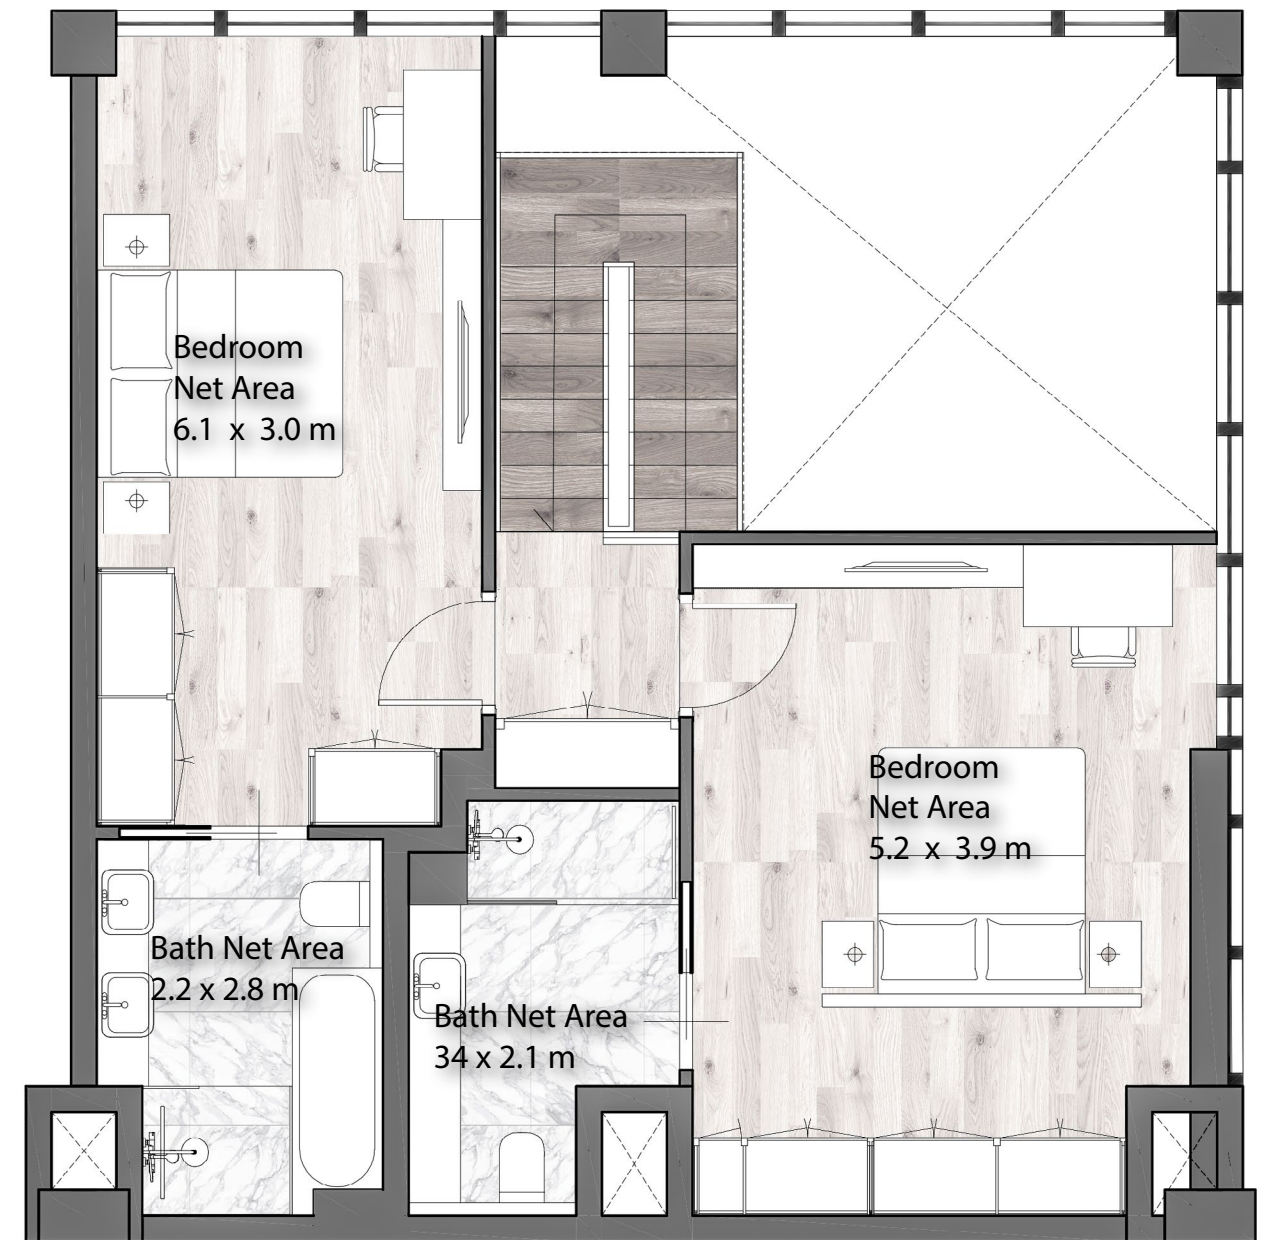

TWOBEDROOM A1

Gross Floor Area:

Suite Area	118.5 sqm / 1,276.0 sqft
Balcony Area	25.5 sqm / 274.5 sqft
Total Area	144.0 sqm / 1,550.5 sqft

TWOBEDROOM C-GL Duplex

Gross Floor Area:

Suite Area	144.2 sqm / 1,552.3 sqft
Balcony Area	40.8 sqm / 439.2 sqft
Total Area	185.0 sqm / 1,991.5 sqft