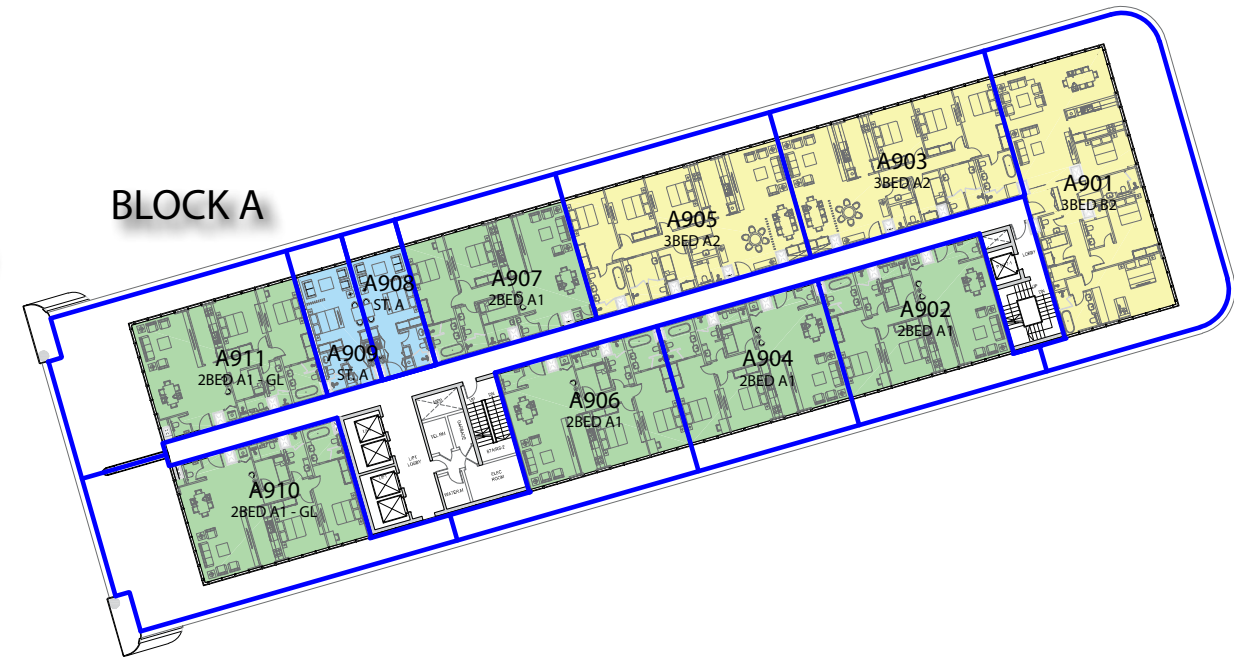

BLOCK B

CODE	UNIT TYPE	SUITE AREA		BALCONY		TOTAL	
		SQM	SQFT	SQM	SQFT	SQM	SQFT
B901	3 BEDROOM - B2	185.9	2,001.3	135.8	1,461.2	321.7	3,462.2
B902	2 BEDROOM - A1	118.5	1,276.0	25.8	277.6	144.3	1,553.0
B903	3 BEDROOM - A2	153.2	1,648.5	34.0	366.0	187.2	2,014.5
B904	2 BEDROOM - A1	114.2	1,229.0	25.5	274.5	139.7	1,503.5
B905	3 BEDROOM - A2	152.6	1,642.6	34.0	366.0	186.6	2,008.5
B906	2 BEDROOM - A1	118.5	1,276.0	34.3	369.1	152.8	1,644.5
B907	2 BEDROOM - A1	114.6	1,233.9	25.4	273.4	140.0	1,507.3
B908	STUDIO - A	37.2	400.7	8.2	88.3	45.4	489.0
B909	STUDIO - A	36.6	393.6	8.2	88.3	44.8	481.9
B910	2 BEDROOM - A1 - GL	122.6	1,319.5	112.4	1,209.4	235.0	2,529.2
B911	2 BEDROOM - A1 - GL	122.6	1,319.5	98.6	1,060.9	221.2	2,381.1

BLOCK A

CODE	UNIT TYPE	SUITE AREA		BALCONY		TOTAL	
		SQM	SQFT	SQM	SQFT	SQM	SQFT
A901	3 BEDROOM - B2	185.9	2,001.3	135.8	1,461.2	321.7	3,462.2
A902	2 BEDROOM - A1	118.5	1,276.0	25.8	277.6	144.3	1,553.0
A903	3 BEDROOM - A2	153.2	1,648.5	34.0	366.0	187.2	2,014.5
A904	2 BEDROOM - A1	114.2	1,229.0	25.5	274.5	139.7	1,503.5
A905	3 BEDROOM - A2	152.6	1,642.6	34.0	366.0	186.6	2,008.5
A906	2 BEDROOM - A1	118.5	1,276.0	34.3	369.1	152.8	1,644.5
A907	2 BEDROOM - A1	114.6	1,233.9	25.4	273.4	140.0	1,507.3
A908	STUDIO - A	37.2	400.7	8.2	88.3	45.4	489.0
A909	STUDIO - A	36.6	393.6	8.2	88.3	44.8	481.9
A910	2 BEDROOM - A1 - GL	122.6	1,319.5	112.4	1,209.4	235.0	2,529.2
A911	2 BEDROOM - A1 - GL	122.6	1,319.5	98.6	1,060.9	221.2	2,381.1

NINTH FLOOR