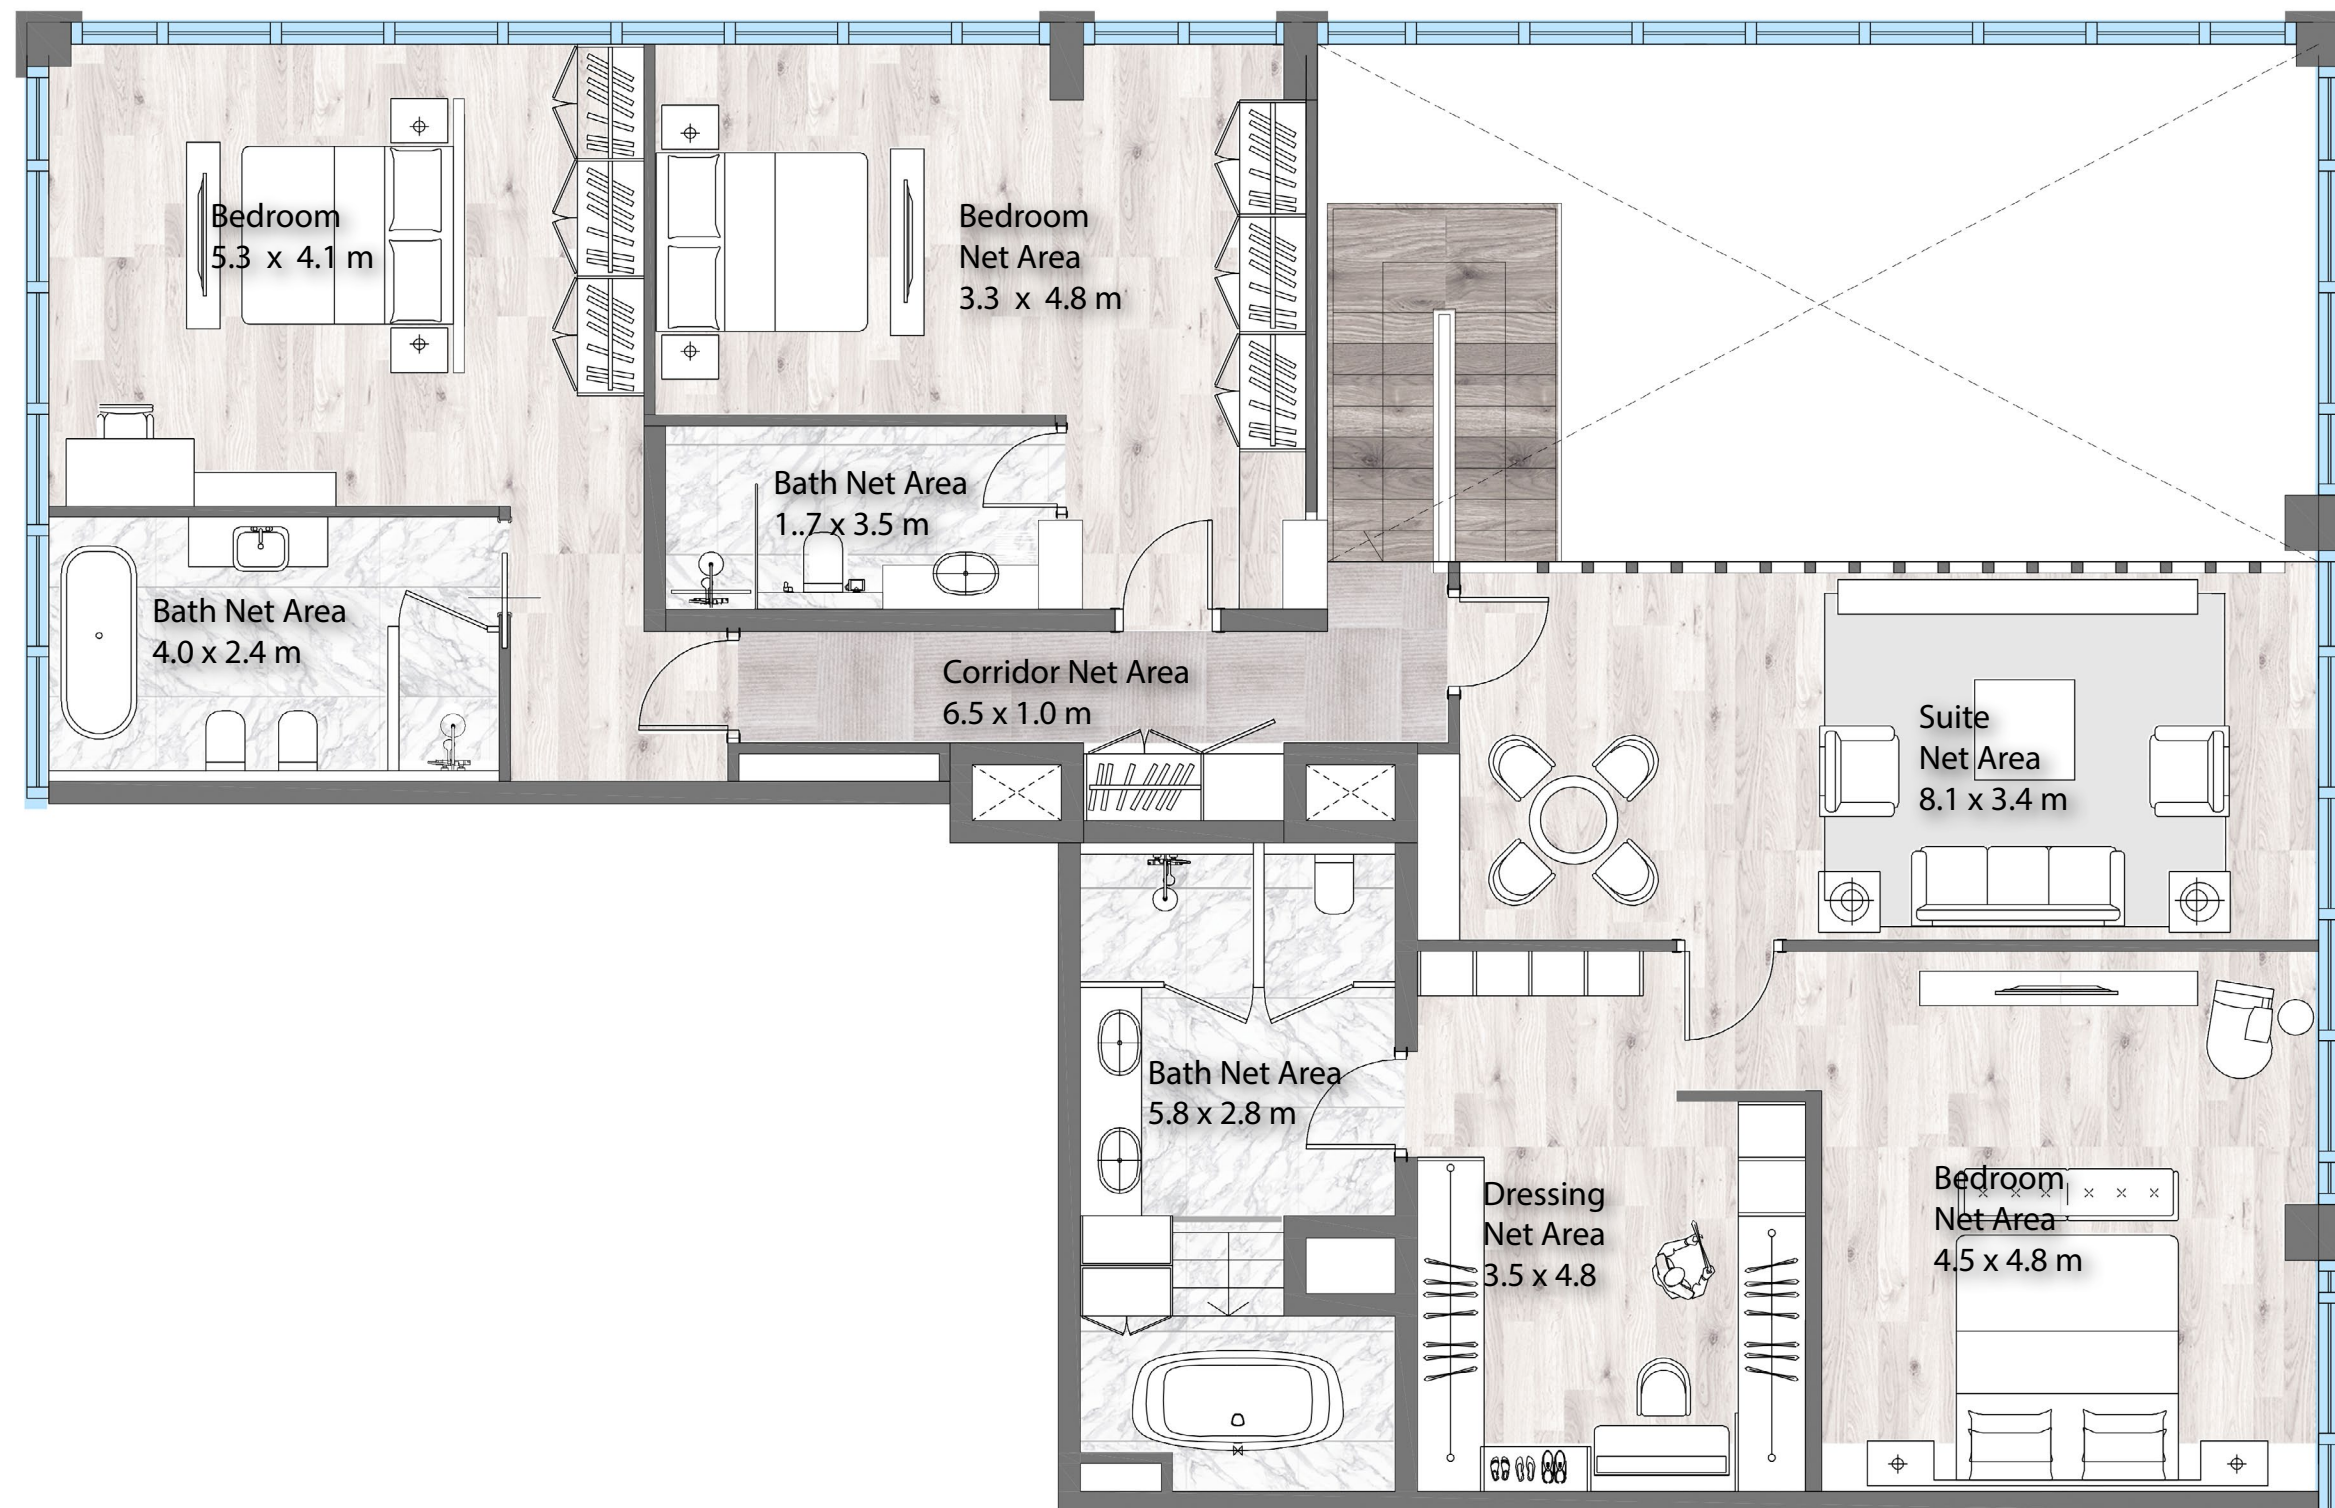

Suite Area lev01 204.3 sqm / 2,199.1 sqft

Suite Area lev02 166.6 sqm / 1,793.3 sqft

Balcony Area 90.3 sqm / 971.4 sqft

Terrace top roof 184,2 sqm / 1,982.0 sqft

Total Area 461.2 sqm / 4,963.8 sqft

(terrace excluded)