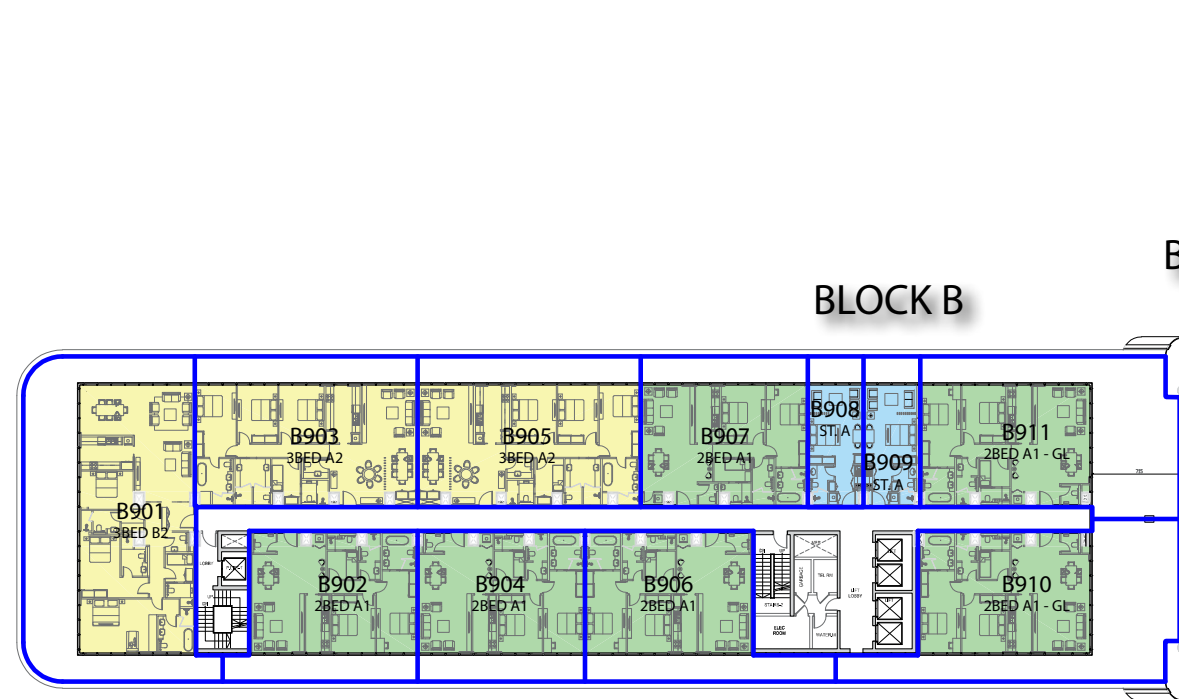

BLOCK B

CODE	UNIT TYPE	SUITE AREA		BALCONY		TOTAL	
		SQM	SQFT	SQM	SQFT	SQM	SQFT
B901	3 BEDROOM - B2	185.9	2,001.3	135.8	1,461.2	321.7	3,462.2
B902	2 BEDROOM - A1	118.5	1,276.0	25.8	277.6	144.3	1,553.0
B903	3 BEDROOM - A2	153.2	1,648.5	34.0	366.0	187.2	2,014.5
B904	2 BEDROOM - A1	114.2	1,229.0	25.5	274.5	139.7	1,503.5
B905	3 BEDROOM - A2	152.6	1,642.6	34.0	366.0	186.6	2,008.5
B906	2 BEDROOM - A1	118.5	1,276.0	34.3	369.1	152.8	1,644.5
B907	2 BEDROOM - A1	114.6	1,233.9	25.4	273.4	140.0	1,507.3
B908	STUDIO - A	37.2	400.7	8.2	88.3	45.4	489.0
B909	STUDIO - A	36.6	393.6	8.2	88.3	44.8	481.9
B910	2 BEDROOM - A1 - GL	122.6	1,319.5	112.4	1,209.4	235.0	2,529.2
B911	2 BEDROOM - A1 - GL	122.6	1,319.5	98.6	1,060.9	221.2	2,381.1

BLOCK A

CODE	UNIT TYPE	SUITE AREA		BALCONY		TOTAL	
		SQM	SQFT	SQM	SQFT	SQM	SQFT
A901	3 BEDROOM - B2	185.9	2,001.3	135.8	1,461.2	321.7	3,462.2
A902	2 BEDROOM - A1	118.5	1,276.0	25.8	277.6	144.3	1,553.0
A903	3 BEDROOM - A2	153.2	1,648.5	34.0	366.0	187.2	2,014.5
A904	2 BEDROOM - A1	114.2	1,229.0	25.5	274.5	139.7	1,503.5
A905	3 BEDROOM - A2	152.6	1,642.6	34.0	366.0	186.6	2,008.5
A906	2 BEDROOM - A1	118.5	1,276.0	34.3	369.1	152.8	1,644.5
A907	2 BEDROOM - A1	114.6	1,233.9	25.4	273.4	140.0	1,507.3
A908	STUDIO - A	37.2	400.7	8.2	88.3	45.4	489.0
A909	STUDIO - A	36.6	393.6	8.2	88.3	44.8	481.9
A910	2 BEDROOM - A1 - GL	122.6	1,319.5	112.4	1,209.4	235.0	2,529.2
A911	2 BEDROOM - A1 - GL	122.6	1,319.5	98.6	1,060.9	221.2	2,381.1

NINTH FLOOR