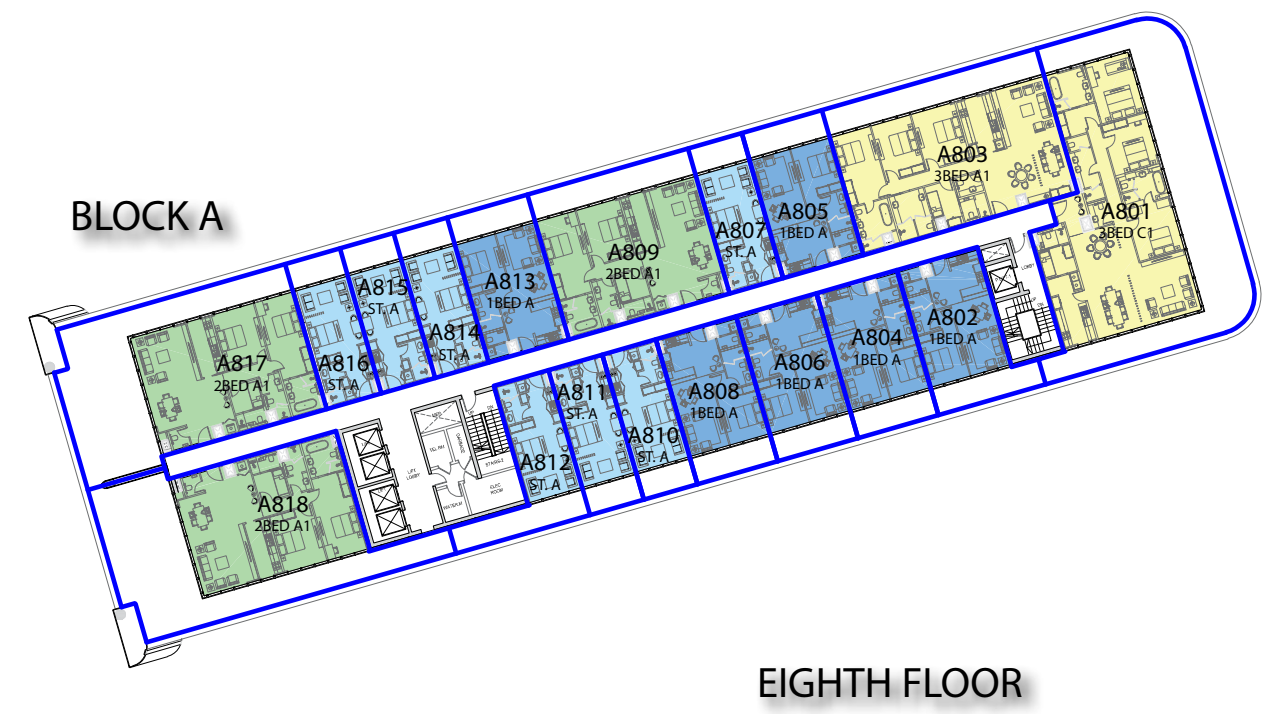

EIGHTH FLOOR