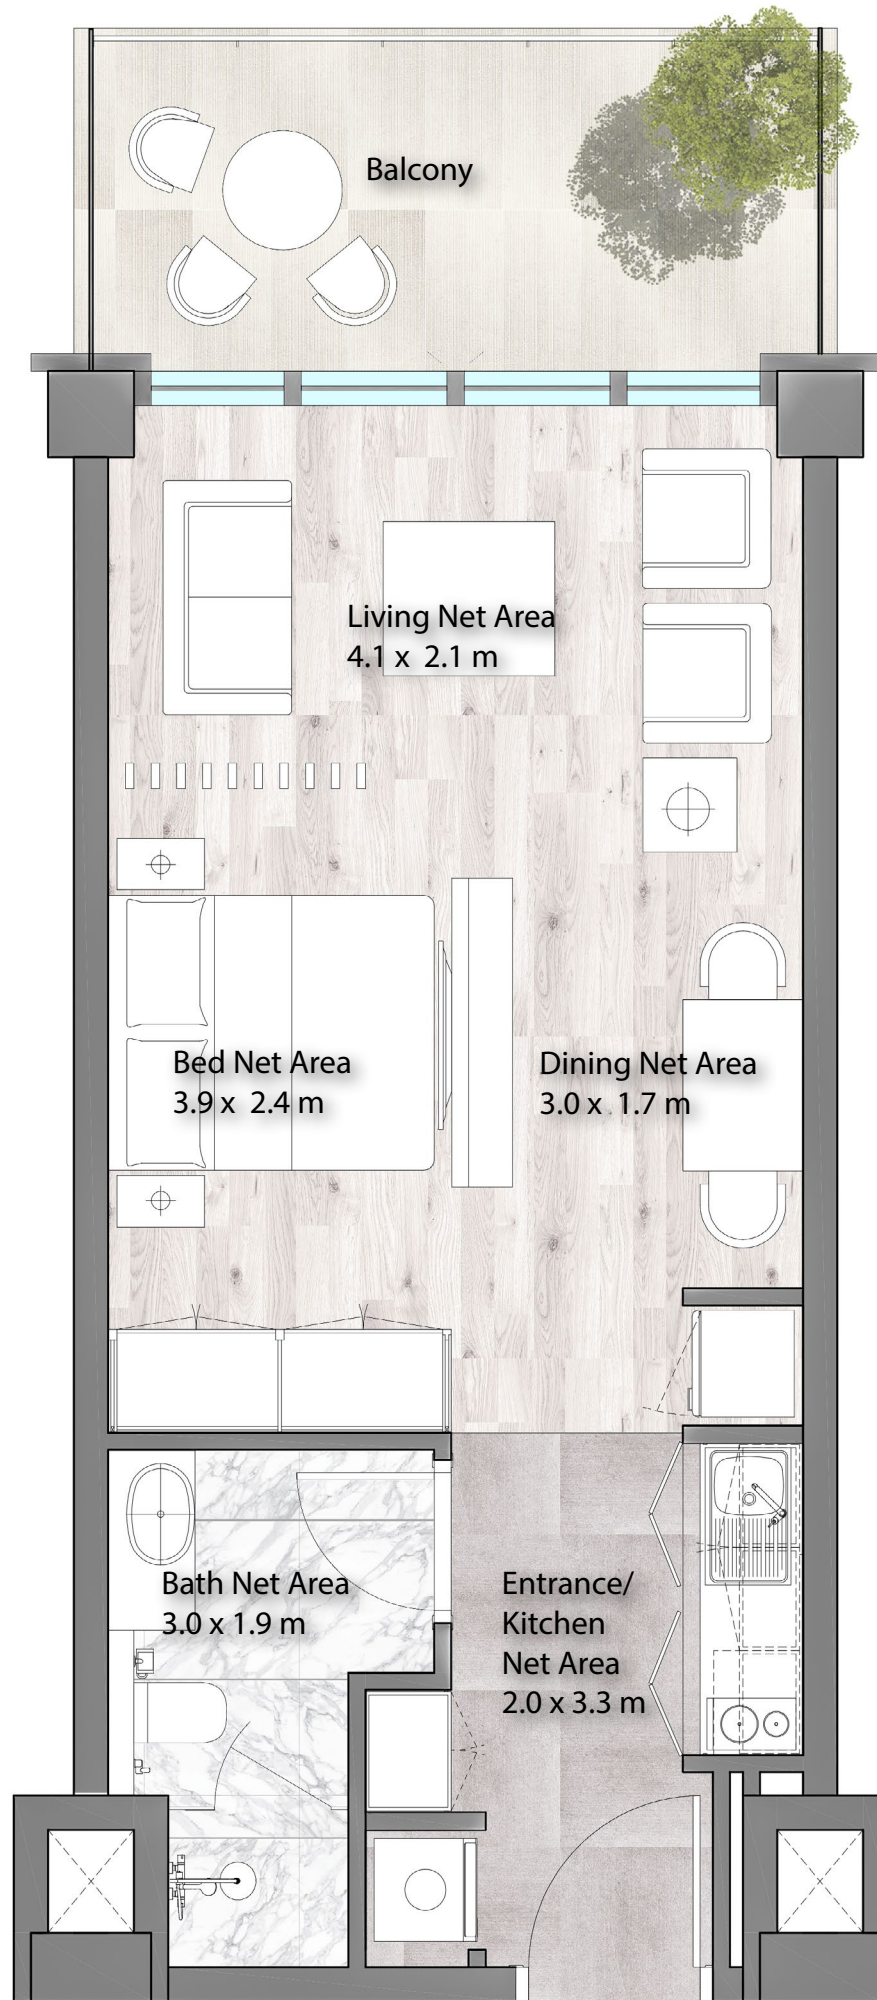

STUDIO A

Gross Floor Area:

Suite Area	40.0 sqm / 430.6 sqft
Balcony Area	8.2 sqm / 88.2 sqft
Total Area	48.2 sqm / 518.8 sqft