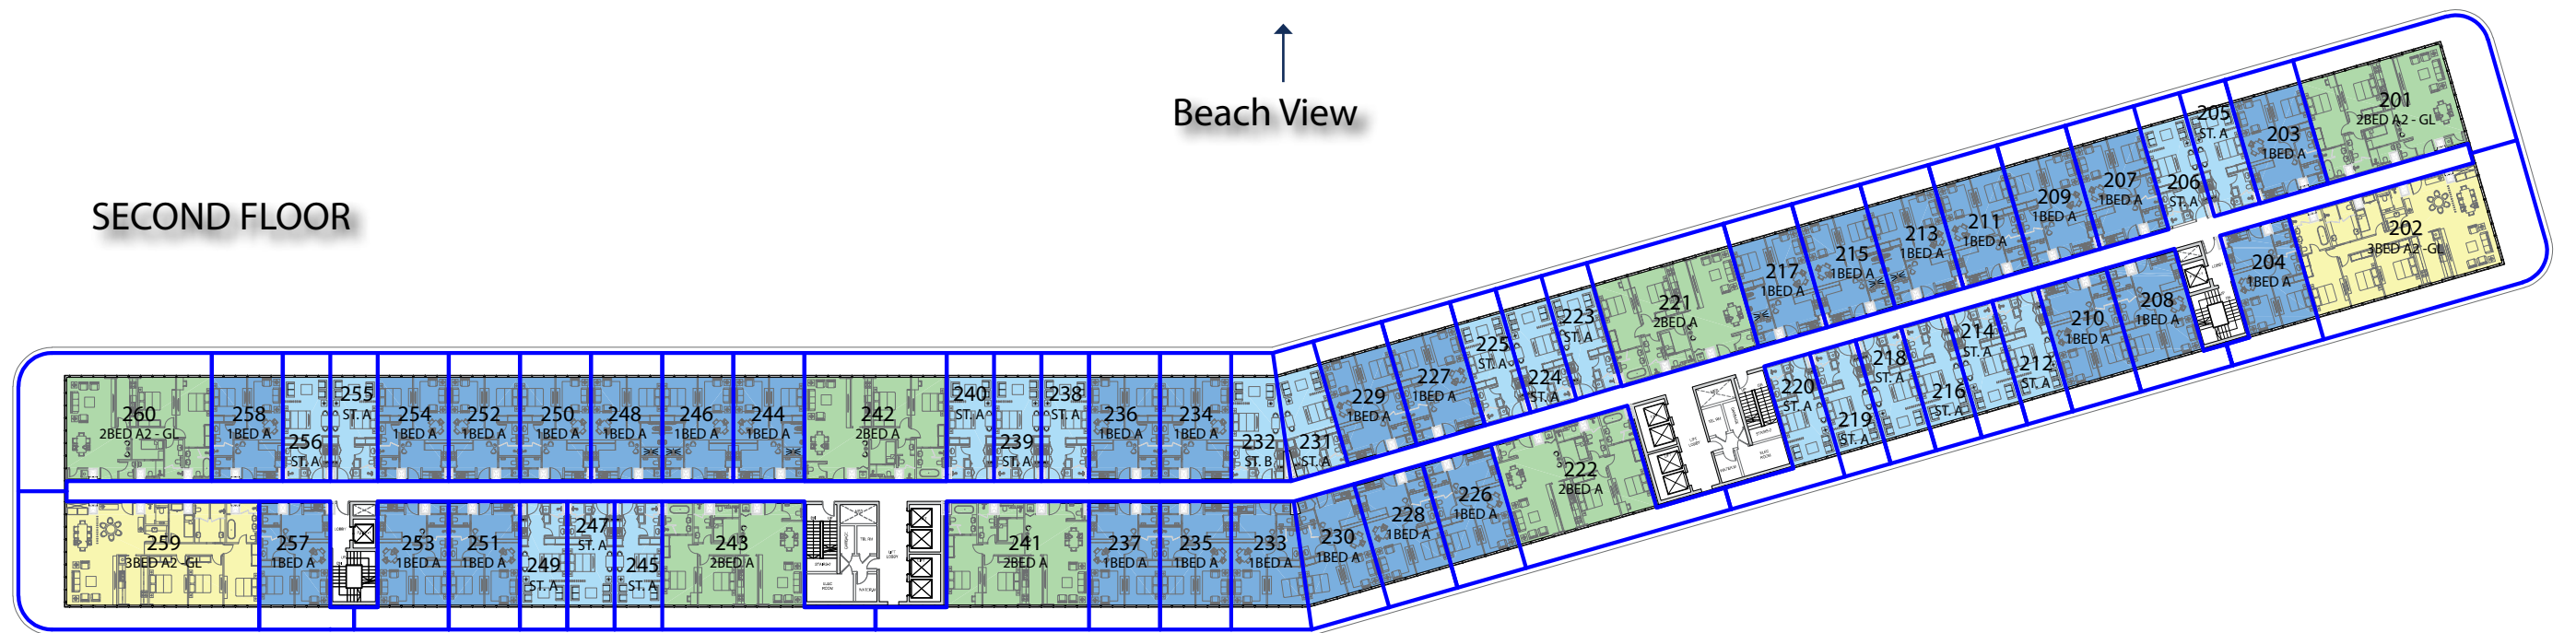

SECOND FLOOR

↑
Beach View

CODE	UNIT TYPE	SUITE AREA		BALCONY		TOTAL	
		SQM	SQFT	SQM	SQFT	SQM	SQFT
321	2 BEDROOM - A1	114.1	1,228.4	38.3	412.0	152.4	1,640.4
322	STUDIO - A	37.3	401.5	8.2	88.3	45.5	489.8
323	STUDIO - A	37.2	400.7	8.2	88.3	45.4	489.0
324	STUDIO - A	36.2	389.9	8.2	88.3	44.4	478.1
325	2 BEDROOM - A1	113.8	1,225.0	25.5	274.5	139.3	1,499.5
326	1 BEDROOM - A	56.6	609.1	12.3	132.4	68.9	741.5
327	STUDIO - A	37.0	397.9	21.2	228.3	58.2	626.2
328	STUDIO - A	37.2	400.7	8.2	88.3	45.4	489.0
329	STUDIO - A	37.2	400.7	8.2	88.3	45.4	489.0
330	2 BEDROOM - A1	114.2	1,229.0	25.5	274.5	139.7	1,503.5
331	STUDIO - A	37.2	400.7	8.2	88.3	45.4	489.0
332	STUDIO - A	37.2	400.7	8.2	88.3	45.4	489.0
333	STUDIO - A	37.2	400.7	8.2	88.3	45.4	489.0
334	1 BEDROOM - A	56.6	609.1	12.3	132.4	68.9	741.5
335	1 BEDROOM - A	56.6	609.1	12.3	132.4	68.9	741.5
336	1 BEDROOM - A	56.6	609.1	12.3	132.4	68.9	741.5
337	1 BEDROOM - A	56.5	608.5	17.0	182.6	73.5	791.0
338	1 BEDROOM - A	56.6	609.1	12.3	132.4	68.9	741.5
339	STUDIO - A	37.0	398.0	12.7	136.7	49.7	534.8
340	1 BEDROOM - A	56.9	612.9	12.3	132.4	69.2	745.3
341	STUDIO - A	37.2	400.7	8.2	88.3	45.4	489.0
342	1 BEDROOM - A	56.6	609.1	12.3	132.4	68.9	741.5
343	2 Bedroom - A1 - GL	118.8	1,278.5	75.6	813.2	194.3	2,091.7
344	2 Bedroom - A1 - GL	118.8	1,278.5	75.6	813.2	194.3	2,091.7

CODE	UNIT TYPE	SUITE AREA		BALCONY		TOTAL	
		SQM	SQFT	SQM	SQFT	SQM	SQFT
301	2 Bedroom - A1 - GL	122.6	1,319.1	71.7	771.49	194.3	2,091.7
302	2 Bedroom - A1 - GL	122.6	1,319.1	71.7	771.49	194.3	2,091.7
303	1 BEDROOM - A	56.6	609.1	12.3	132.4	68.9	741.5
304	STUDIO - A	37.2	400.7	8.2	88.3	45.4	489.0
305	1 BEDROOM - A	56.9	612.9	12.3	132.4	69.2	745.3
306	STUDIO - A	40.0	430.60	9.7	104.40	49.7	534.8
307	1 BEDROOM - A	56.6	609.1	12.3	132.4	68.9	741.5
308	1 BEDROOM - A	60.3	648.8	13.2	142.03	73.5	791.0
309	1 BEDROOM - A	56.6	609.1	12.3	132.4	68.9	741.5
310	1 BEDROOM - A	56.6	609.1	12.3	132.4	68.9	741.5
311	1 BEDROOM - A	56.6	609.1	12.3	132.4	68.9	741.5
312	2 BEDROOM - A1	114.2	1,229.0	25.5	274.5	139.7	1,503.5
313	2 BEDROOM - A1	114.2	1,229.0	25.5	274.5	139.7	1,503.5
314	2 BEDROOM - A1	118.5	1,276.0	34.3	369.34	152.8	1,644.5
315	1 BEDROOM - A	56.6	609.1	12.3	132.4	68.9	741.5
316	2 BEDROOM - A1	113.8	1,225.0	25.5	274.5	139.3	1,499.5
317	STUDIO - A	36.2	389.9	8.2	88.3	44.4	478.1
318	STUDIO - A	37.2	400.7	8.2	88.3	45.4	489.0
319	STUDIO - A	37.3	401.5	8.2	88.3	45.5	489.8
320	2 BEDROOM - A1	118.5	1,276.0	34.0'	365.8	152.5	1,641.4