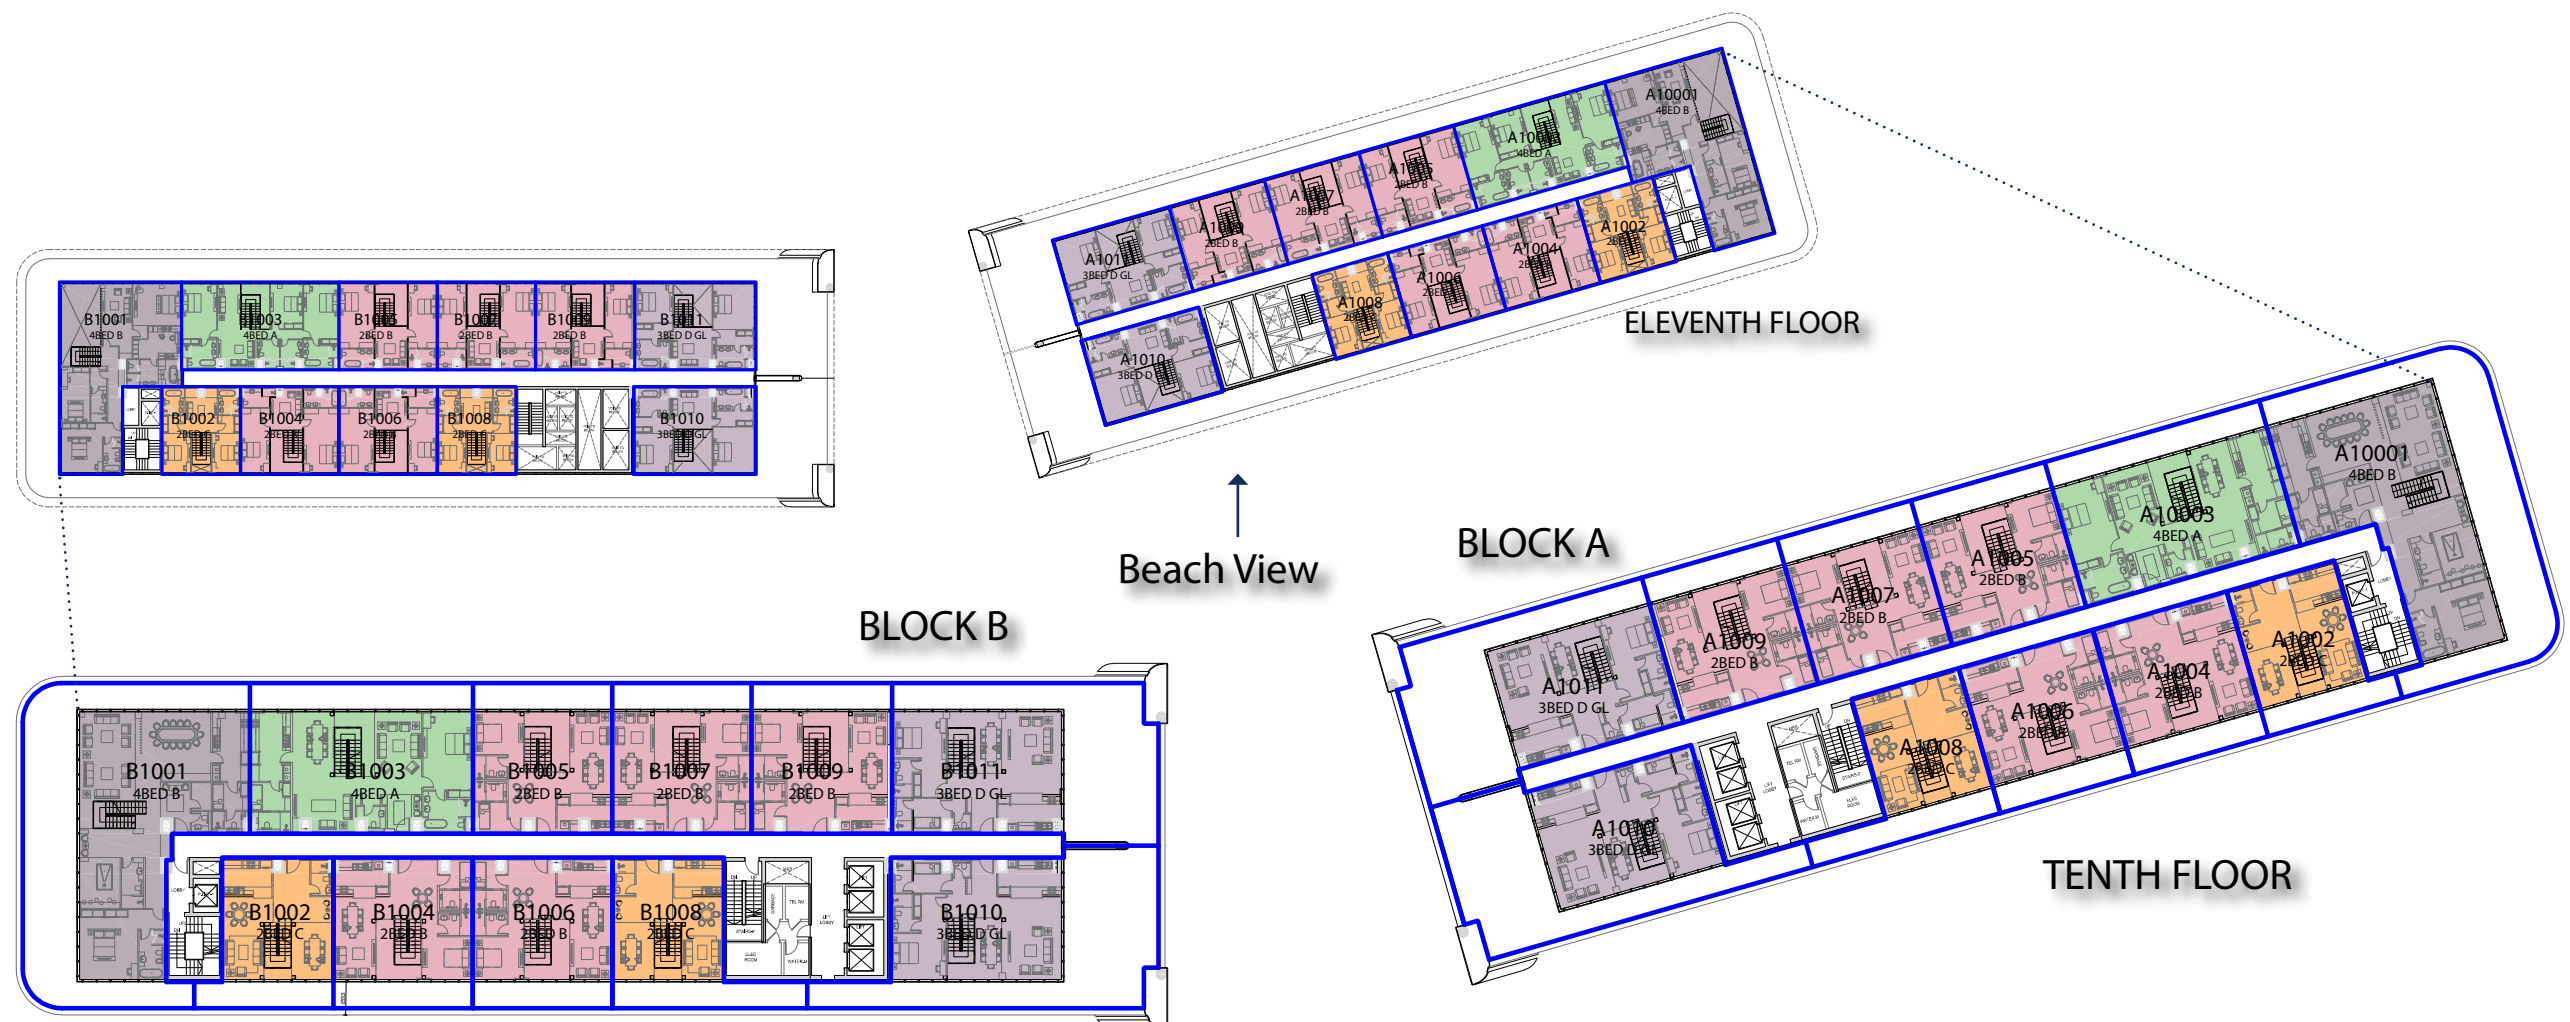

BLOCK A

CODE	UNIT TYPE	SUITE AREA		BALCONY		TOTAL	
		SQM	SQFT	SQM	SQFT	SQM	SQFT
A1001	4 BEDROOM B DUPLEX	370.9	3,992.4	179.5	1,931.4	550.4	5,924.3
A1002	2 BEDROOM C - DUPLEX	152.8	1,645.0	20.3	218.4	173.1	1,863.1
A1003	4 BEDROOM A - DUPLEX	305.3	3,286.4	34.0	366.0	339.3	3,652.4
A1004	2 BEDROOM B - DUPLEX	189.4	2,038.8	21.4	230.3	210.8	2,269.1
A1005	2 BEDROOM B - DUPLEX	189.4	2,038.8	21.4	230.3	210.8	2,269.1
A1006	2 BEDROOM B - DUPLEX	189.3	2,037.5	21.4	230.3	210.7	2,267.8
A1007	2 BEDROOM B - DUPLEX	190.1	2,046.3	21.4	230.3	211.5	2,276.7
A1008	2 BEDROOM C - DUPLEX	152.8	1,645.0	28.8	309.9	181.6	1,954.6
A1009	2 BEDROOM B - DUPLEX	187.5	2,018.3	21.4	230.3	208.9	2,248.7
A1010	3 BEDROOM D - GL - DUPLEX	223.6	2,540.6	136.8	1,472.0	360.4	3,879.3
A1011	3 BEDROOM D - GL - DUPLEX	223.6	2,540.6	122.2	1,314.8	345.8	3,722.4