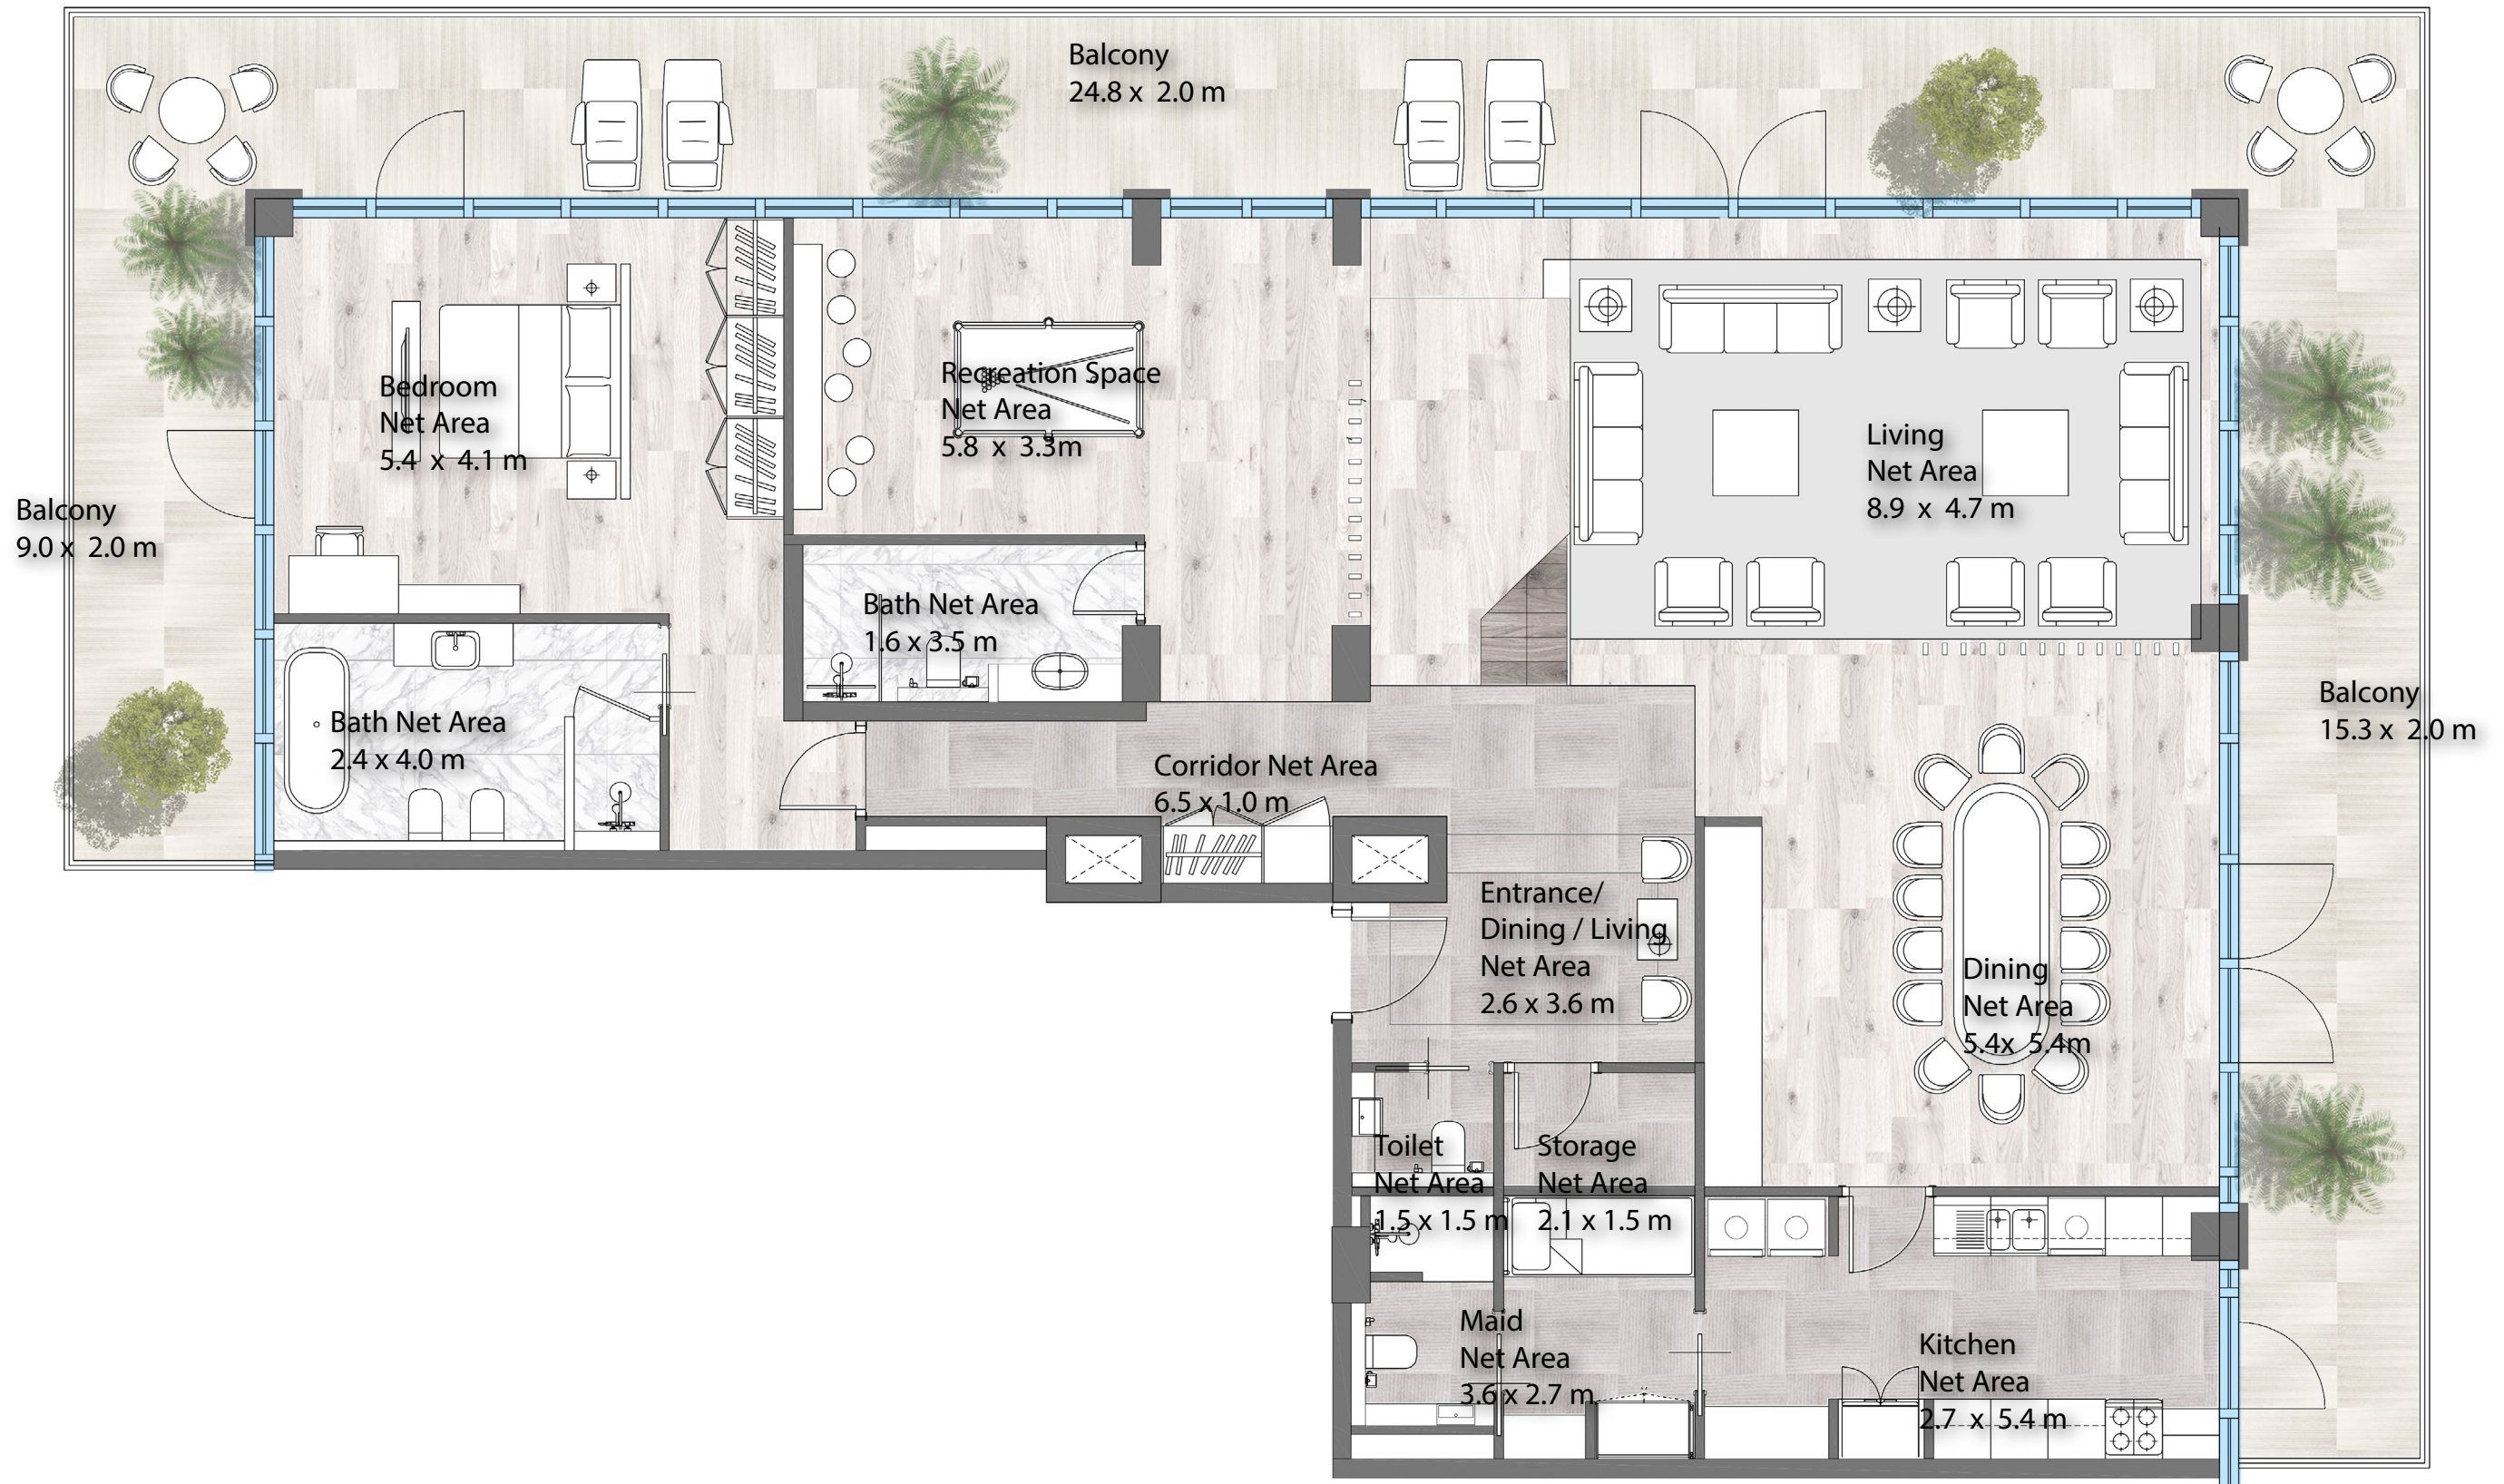

Suite Area lev02 166.6 sqm / 1,793.3 sqft

Balcony Area 90.3 sqm / 971.4 sqft

Terrace top roof 184,2 sqm / 1,982.0 sqft

Total Area 461.2 sqm / 4,963.8 sqft

(terrace excluded)

FOURBEDROOM B duplex

LEVEL 02

Gross Floor Area: