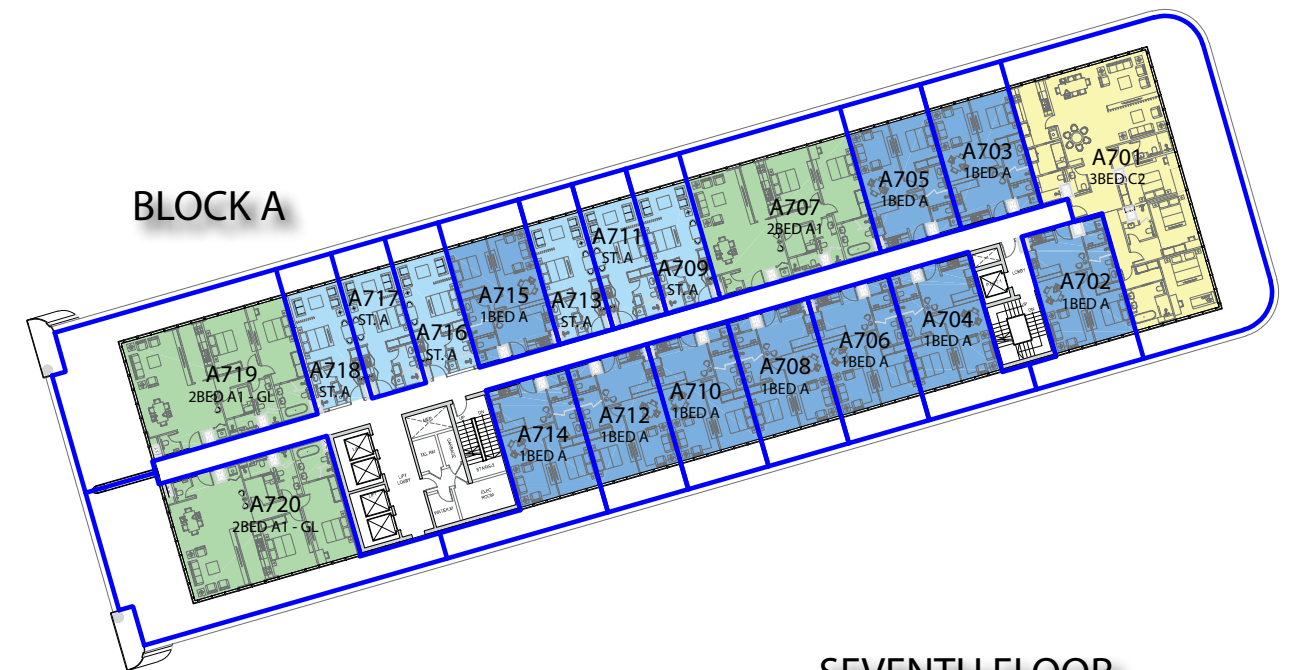

↑
Beach View

BLOCK B

BLOCK A

SEVENTH FLOOR

BLOCK B

CODE	UNIT TYPE	SUITE AREA		BALCONY		TOTAL	
		SQM	SQFT	SQM	SQFT	SQM	SQFT
B801	3 BEDROOM - C1	187.0	2,012.6	134.3	1,445.1	321.3	3,458.5
B802	1 BEDROOM - A	60.3	648.8	13.2	142.0	73.5	791.0
B803	3 BEDROOM - A1	153.2	1,648.5	34.0	366.0	187.2	2,014.5
B804	1 BEDROOM - A	56.6	609.1	12.3	132.4	68.9	741.5
B805	1 BEDROOM - A	56.6	609.1	12.3	132.4	68.9	741.5
B806	1 BEDROOM - A	56.6	609.1	12.3	132.4	68.9	741.5
B807	STUDIO - A	37.2	400.7	8.2	88.3	45.4	489.0
B808	1 BEDROOM - A	56.6	609.1	12.3	132.4	68.9	741.5
B809	STUDIO - A	37.2	400.7	8.2	88.3	45.4	489.0
B810	STUDIO - A	37.2	400.7	8.2	88.3	45.4	489.0
B811	STUDIO - A	37.2	400.7	8.2	88.3	45.4	489.0
B812	STUDIO - A	37.2	400.7	8.2	88.3	45.4	489.0
B813	STUDIO - A	37.2	400.7	8.2	88.3	45.4	489.0
B814	STUDIO - A	37.3	401.7	21.2	228.3	58.5	630.0
B815	1 BEDROOM - A	56.6	609.1	12.3	132.4	68.9	741.5
B816	2 BEDROOM - A1	113.4	1,220.6	25.5	274.5	138.9	1,495.1
B817	2 BEDROOM - A1 - GL	122.6	1,319.5	92.0	989.9	214.6	2,309.5
B818	2 BEDROOM - A1 - GL	122.6	1,319.5	105.7	1,137.3	228.3	2,457.5