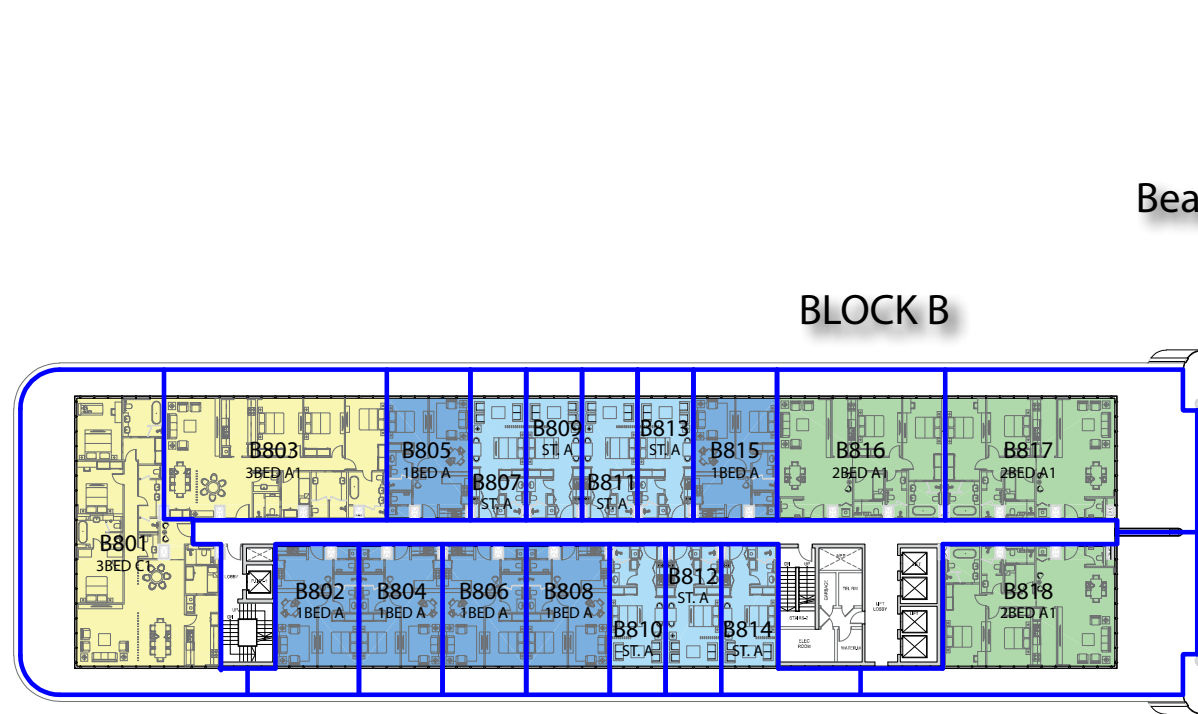

BLOCK A

CODE	UNIT TYPE	SUITE AREA		BALCONY		TOTAL	
		SQM	SQFT	SQM	SQFT	SQM	SQFT
A801	3 BEDROOM - C1	187.0	2,012.6	134.3	1,445.1	321.3	3,458.5
A802	1 BEDROOM - A	60.3	648.8	13.2	142.0	73.5	791.0
A803	3 BEDROOM - A1	153.2	1,648.5	34.0	366.0	187.2	2,014.5
A804	1 BEDROOM - A	56.6	609.1	12.3	132.4	68.9	741.5
A805	1 BEDROOM - A	56.6	609.1	12.3	132.4	68.9	741.5
A806	1 BEDROOM - A	56.6	609.1	12.3	132.4	68.9	741.5
A807	STUDIO - A	37.2	400.7	8.2	88.3	45.4	489.0
A808	1 BEDROOM - A	56.6	609.1	12.3	132.4	68.9	741.5
A809	2 BEDROOM - A1	114.2	1,229.0	25.5	274.5	139.7	1,503.5
A810	STUDIO - A	37.2	400.7	8.2	88.3	45.4	489.0
A811	STUDIO - A	37.2	400.7	8.2	88.3	45.4	489.0
A812	STUDIO - A	40.0	430.60	18.2	190.1	58.5	630.0
A813	1 BEDROOM - A	56.6	609.1	12.3	132.4	68.9	741.5
A814	STUDIO - A	37.6	404.5	8.2	88.3	45.8	492.8
A815	STUDIO - A	37.2	400.7	8.2	88.3	45.4	489.0
A816	STUDIO - A	36.5	392.7	8.2	88.3	44.7	480.9
A817	2 BEDROOM - A1 - GL	122.6	1,319.5	92.0	989.9	214.6	2,309.5
A818	2 BEDROOM - A1 - GL	122.6	1,319.5	105.7	1,137.3	228.3	2,457.5

↑
Beach View