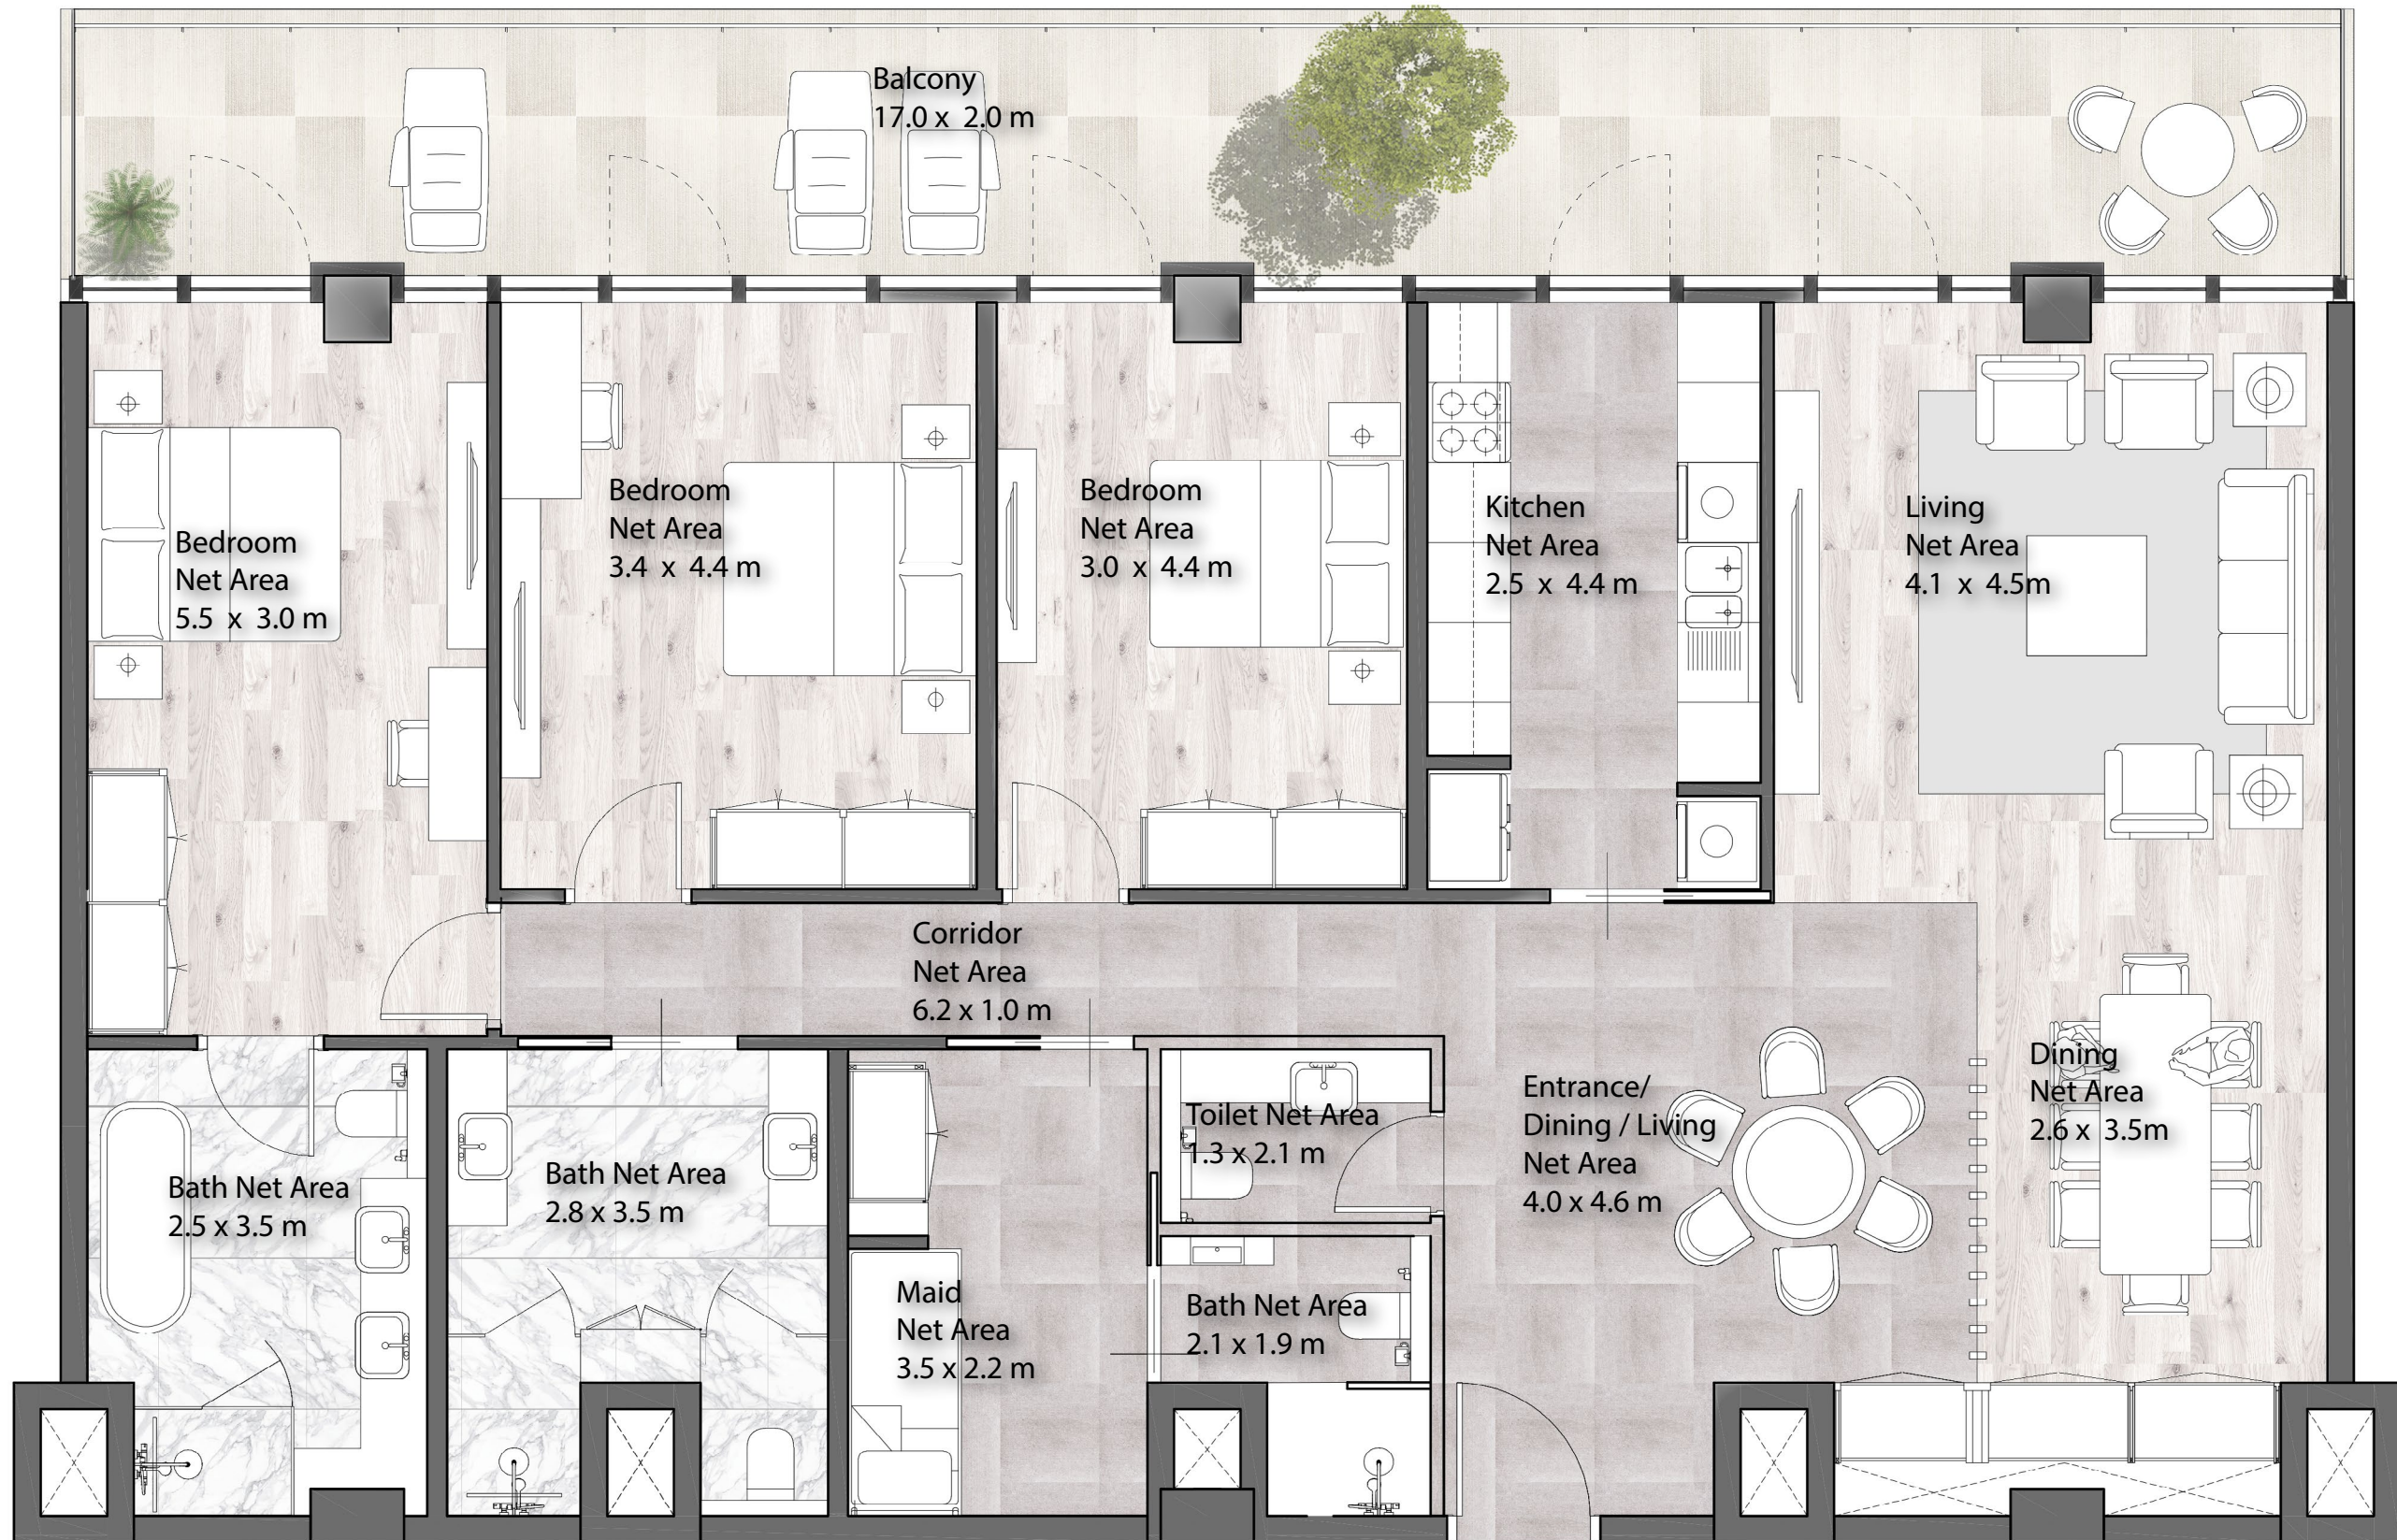

THREEBEDROOM A1

Gross Floor Area:

Suite Area	158.4 sqm / 1,705.1 sqft
Balcony Area	34.0 sqm / 366.0 sqft
Total Area	192.4 sqm / 2,071.1 sqft