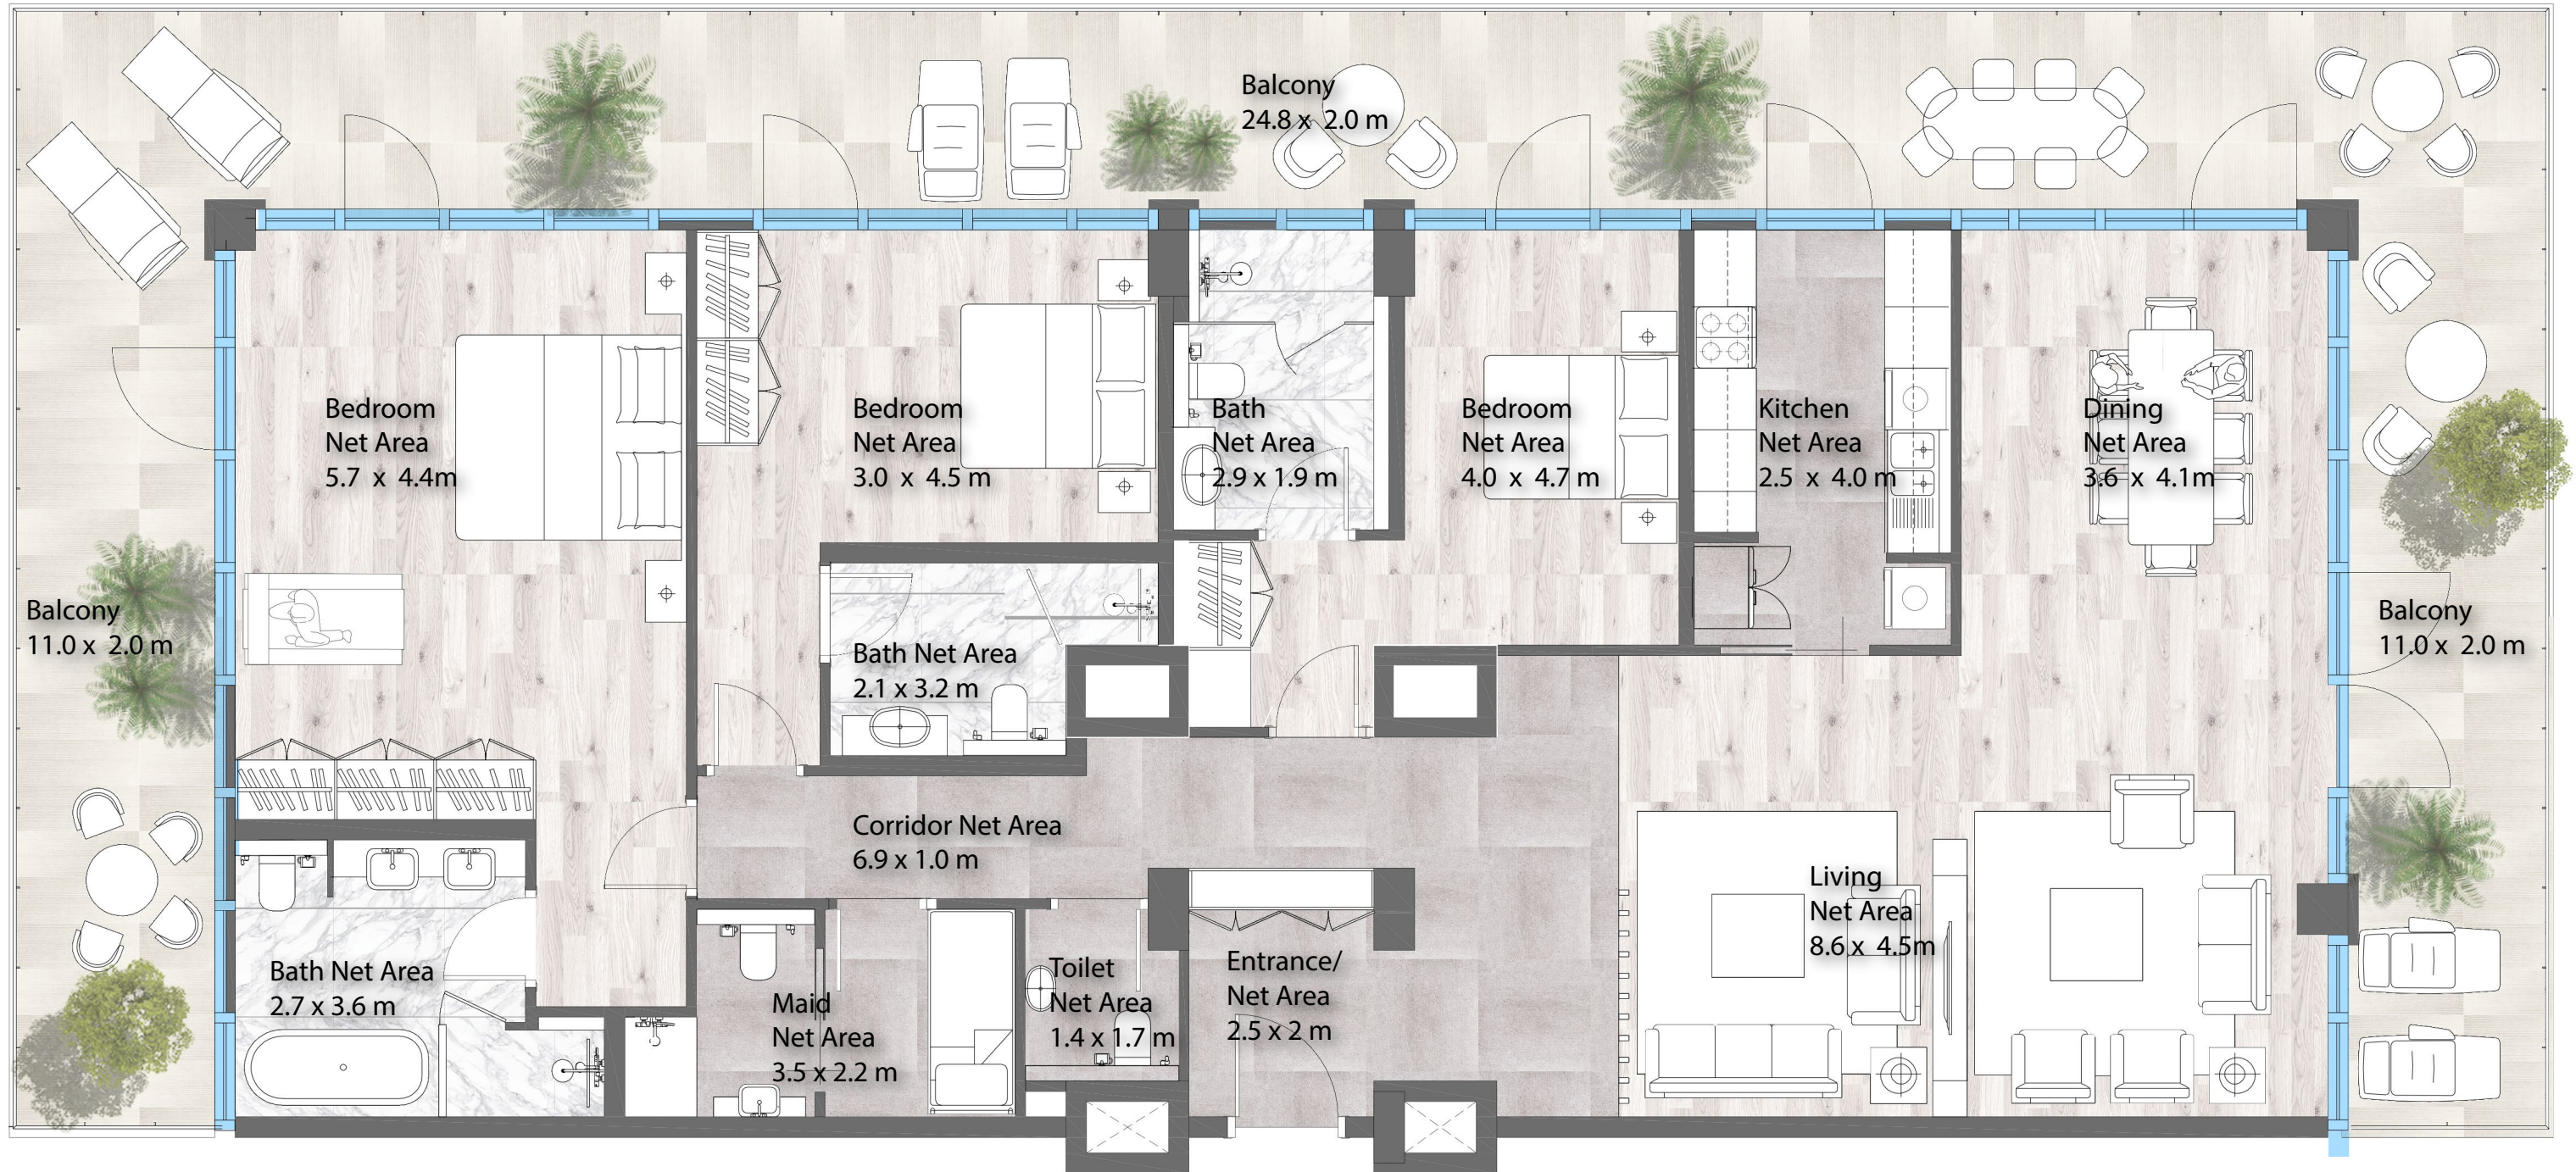

THREEBEDROOM B1

Gross Floor Area:

Suite Area 186.8 sqm / 2,011.0 sqft

Balcony Area 85.8 sqm / 923.5 sqft

Total Area 272.6 sqm / 2,934.5 sqft