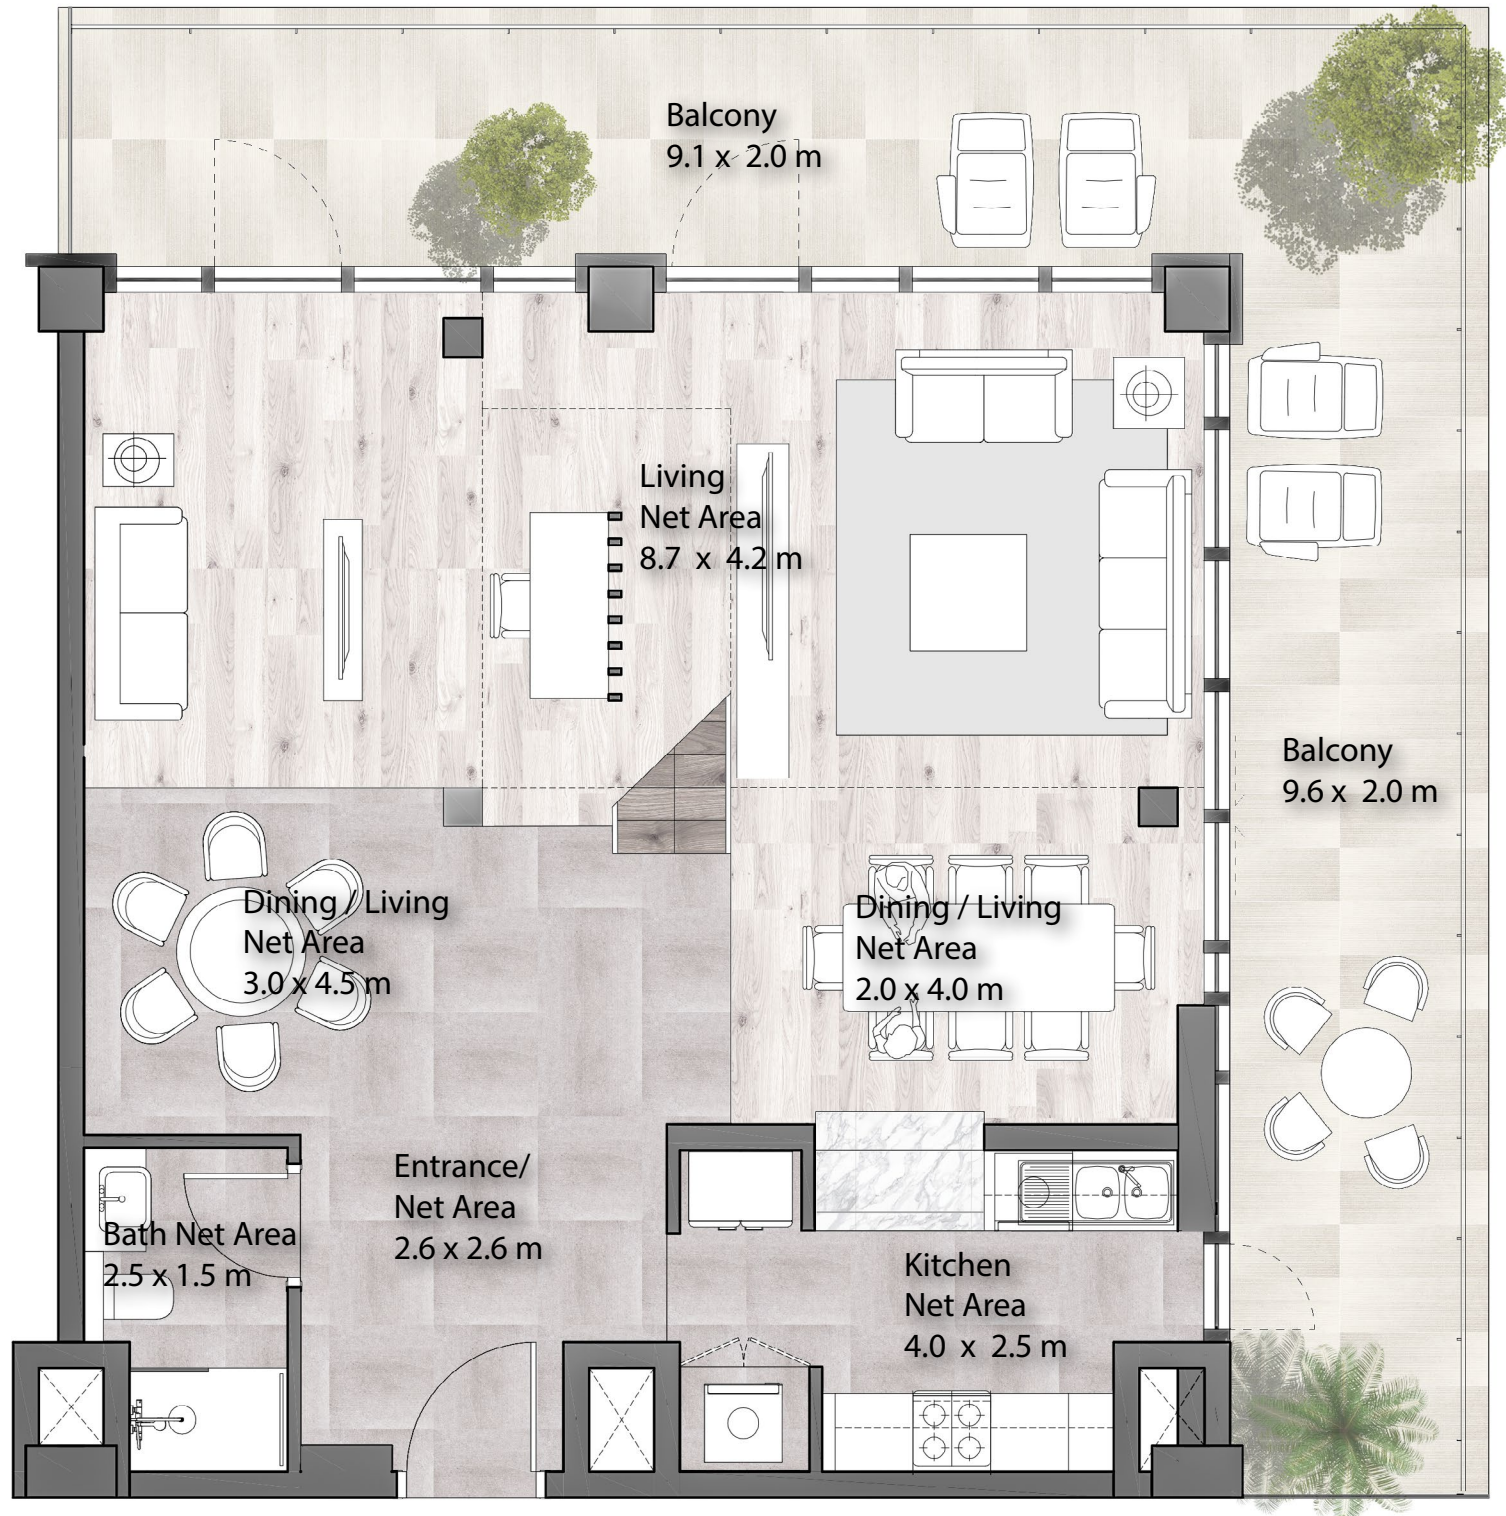

TWOBEDROOM A1

Gross Floor Area:

Suite Area	118.5 sqm / 1,276.0 sqft
Balcony Area	25.5 sqm / 274.5 sqft
Total Area	144.0 sqm / 1,550.5 sqft

TWOBEDROOM C-GL Duplex

Gross Floor Area:

Suite Area	144.2 sqm / 1,552.3 sqft
Balcony Area	40.8 sqm / 439.2 sqft
Total Area	185.0 sqm / 1,991.5 sqft