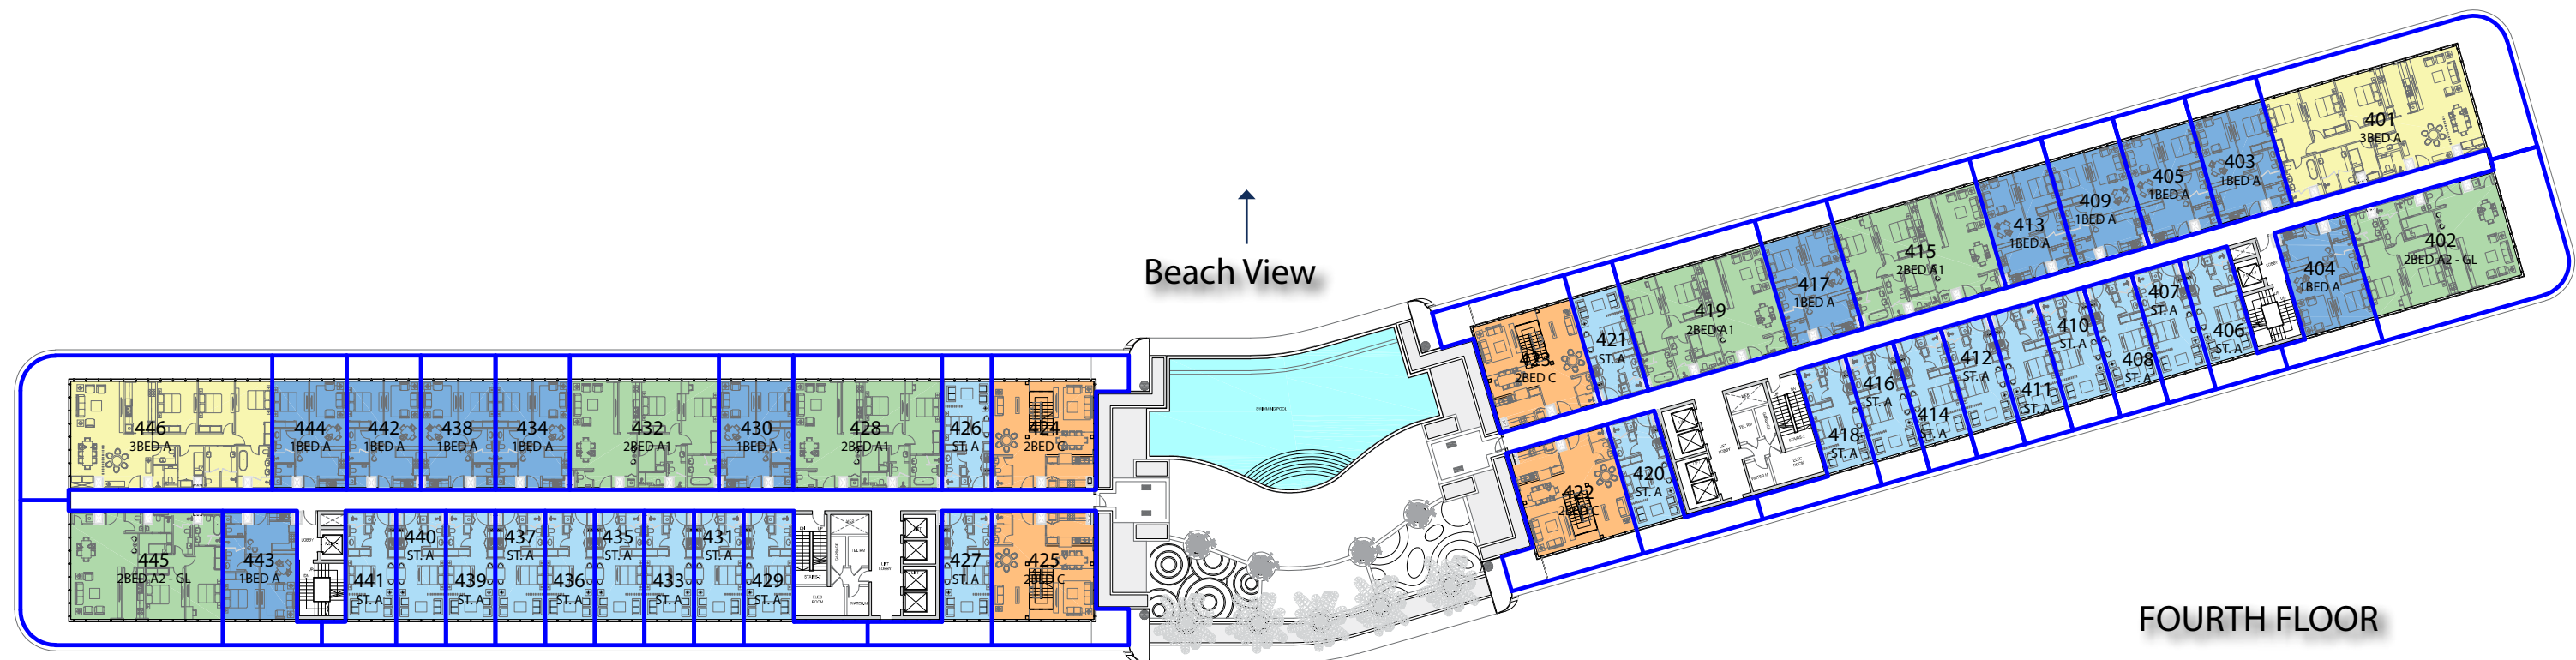

CODE	UNITTYPE	SUITE AREA		BALCONY		TOTAL	
		SQM	SQFT	SQM	SQFT	SQM	SQFT
401	3 BEDROOM A2 - GL	162.2	1,745.8	79.6	856.49	241.8	2,602.5
402	2 BEDROOM A2 - GL	122.6	1,319.5	72.1	775.8	194.7	2,095.5
403	1 BEDROOM - A	56.9	612.9	12.3	132.4	69.2	745.3
404	1 BEDROOM - A	60.3	648.8	12.8	137.7	73.1	787.3
405	1 BEDROOM - A	56.6	609.1	12.3	132.4	68.9	741.5
406	STUDIO - A	40.0	430.60	9.7	104.40	49.7	534.8
407	STUDIO - A	37.2	400.7	8.2	88.3	45.4	489.0
408	STUDIO - A	37.2	400.7	8.2	88.3	45.4	489.0
409	1 BEDROOM - A	56.6	609.1	12.3	132.4	68.9	741.5
410	STUDIO - A	37.2	400.7	8.2	88.3	45.4	489.0
411	STUDIO - A	37.2	400.7	8.2	88.3	45.4	489.0
412	STUDIO - A	37.2	400.7	8.2	88.3	45.4	489.0
413	1 BEDROOM - A	56.6	609.1	12.3	132.4	68.9	741.5
414	STUDIO - A	37.2	400.7	8.2	88.3	45.4	489.0
415	2 BEDROOM - A1	114.2	1,229.0	25.5	274.5	139.7	1,503.5
416	STUDIO - A	37.2	400.7	8.2	88.3	45.4	489.0
417	1 BEDROOM - A	56.6	609.1	12.3	132.4	68.9	741.5
418	STUDIO - A	40.0	430.60	18.2	195.8	58.2	626.2
419	2 BEDROOM - A1	113.8	1,225.0	25.5	274.5	139.3	1,499.5
420	STUDIO - A	40.0	430.60	18.2	195.8	58.2	626.2
421	STUDIO - A	36.1	388.9	8.2	88.3	44.3	477.2
422	2 BEDROOM C - GL - DUPLEX	144.2	1,552.3	56.0	602.6	200.2	2154.8
423	2 BEDROOM C - GL - DUPLEX	144.2	1,552.3	56.0	602.6	200.2	2154.8

FOURTH FLOOR