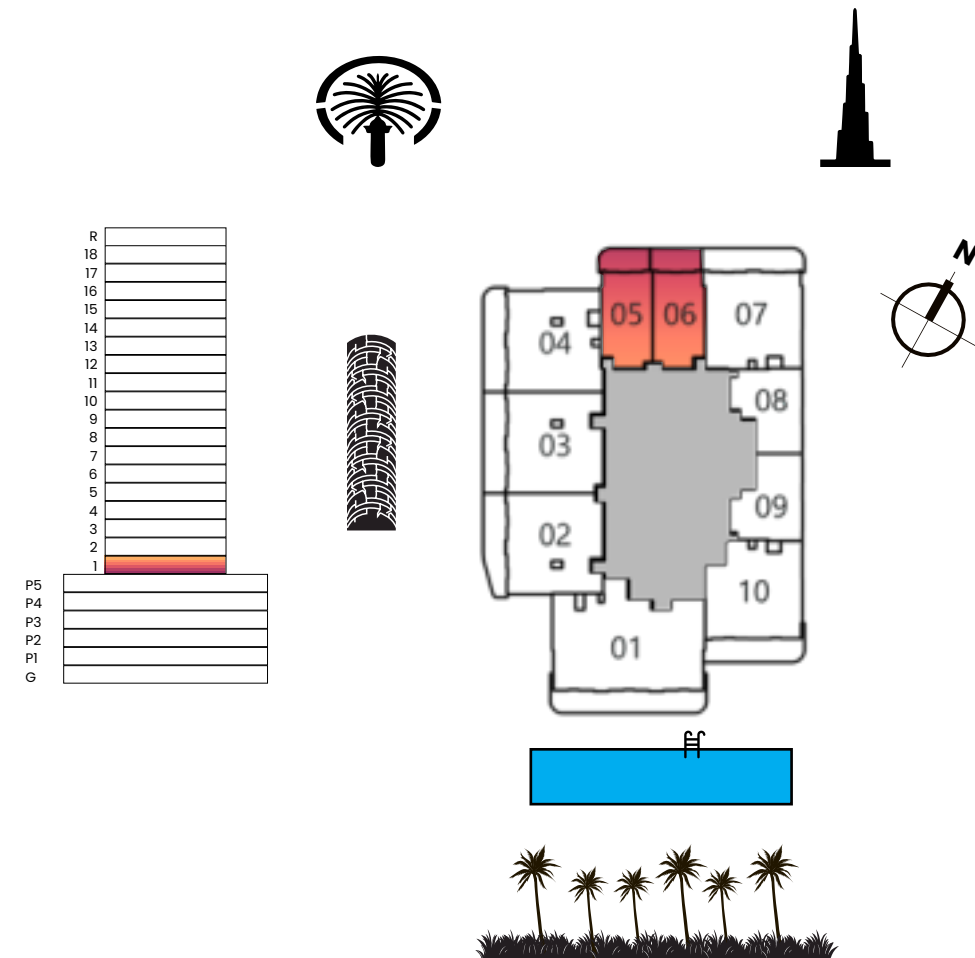

AVANT GARDE  
RESIDENCES  
BY SKYLINE

FLOOR PLATE DIAGRAM

LEVEL 1

LEVEL 2 - 14

LEVEL 15 - 18

**STUDIO  
TYPE A**

	Sizes (Sq. M)	Sizes (Sq. Ft.)
Apartment	34	365
Balcony Area	10	104
Total Area	44	469

**STUDIO  
TYPE A WITH TERRACE**

	Sizes (Sq. M)	Sizes (Sq. Ft.)
Apartment	34	365
Balcony Area	8	90
Total Area	42	455
Terrace Area	10	110

**STUDIO  
TYPE B**

	Sizes (Sq. M)	Sizes (Sq. Ft.)
Apartment	36	395
Balcony Area	-	-
Total Area	36	395