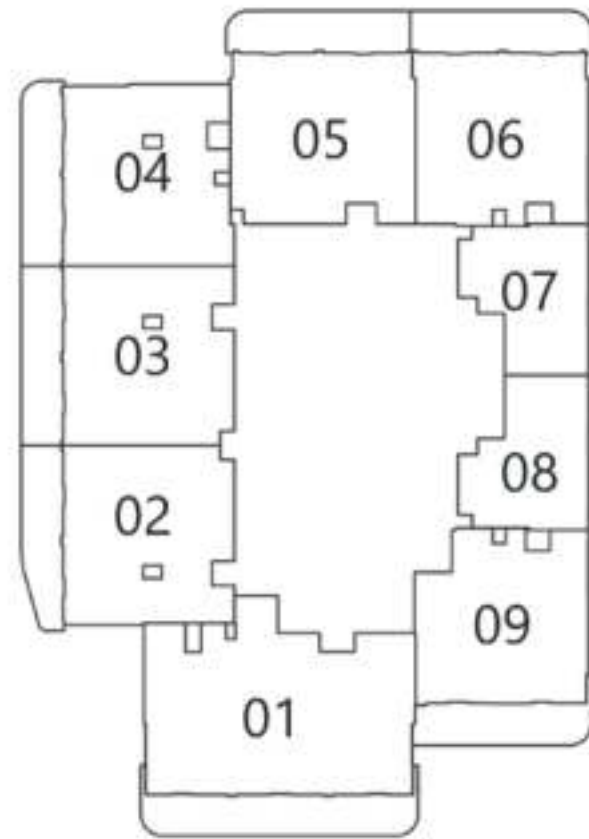

AVANT GARDE  
RESIDENCES  
BY SKYLINE

FLOOR PLATE DIAGRAM

LEVEL 1

LEVEL 2 - 14

LEVEL 15 - 18

**STUDIO  
TYPE A**

	Sizes (Sq. M)	Sizes (Sq. Ft.)
Apartment	34	365
Balcony Area	10	104
Total Area	44	469

**STUDIO  
TYPE A WITH TERRACE**

	Sizes (Sq. M)	Sizes (Sq. Ft.)
Apartment	34	365
Balcony Area	8	90
Total Area	42	455
Terrace Area	10	110

**STUDIO  
TYPE B**

	Sizes (Sq. M)	Sizes (Sq. Ft.)
Apartment	36	395
Balcony Area	-	-
Total Area	36	395

**1 BEDROOM  
TYPE A**

	Sizes (Sq. M)	Sizes (Sq. Ft.)
Apartment	66	710
Balcony Area	16	175
Total Area	82	885

**1 BEDROOM  
TYPE A WITH TERRACE**

	Sizes (Sq. M)	Sizes (Sq. Ft.)
Apartment	66	706
Balcony Area	48	515
Total Area	114	1,221
Terrace Area	41	444