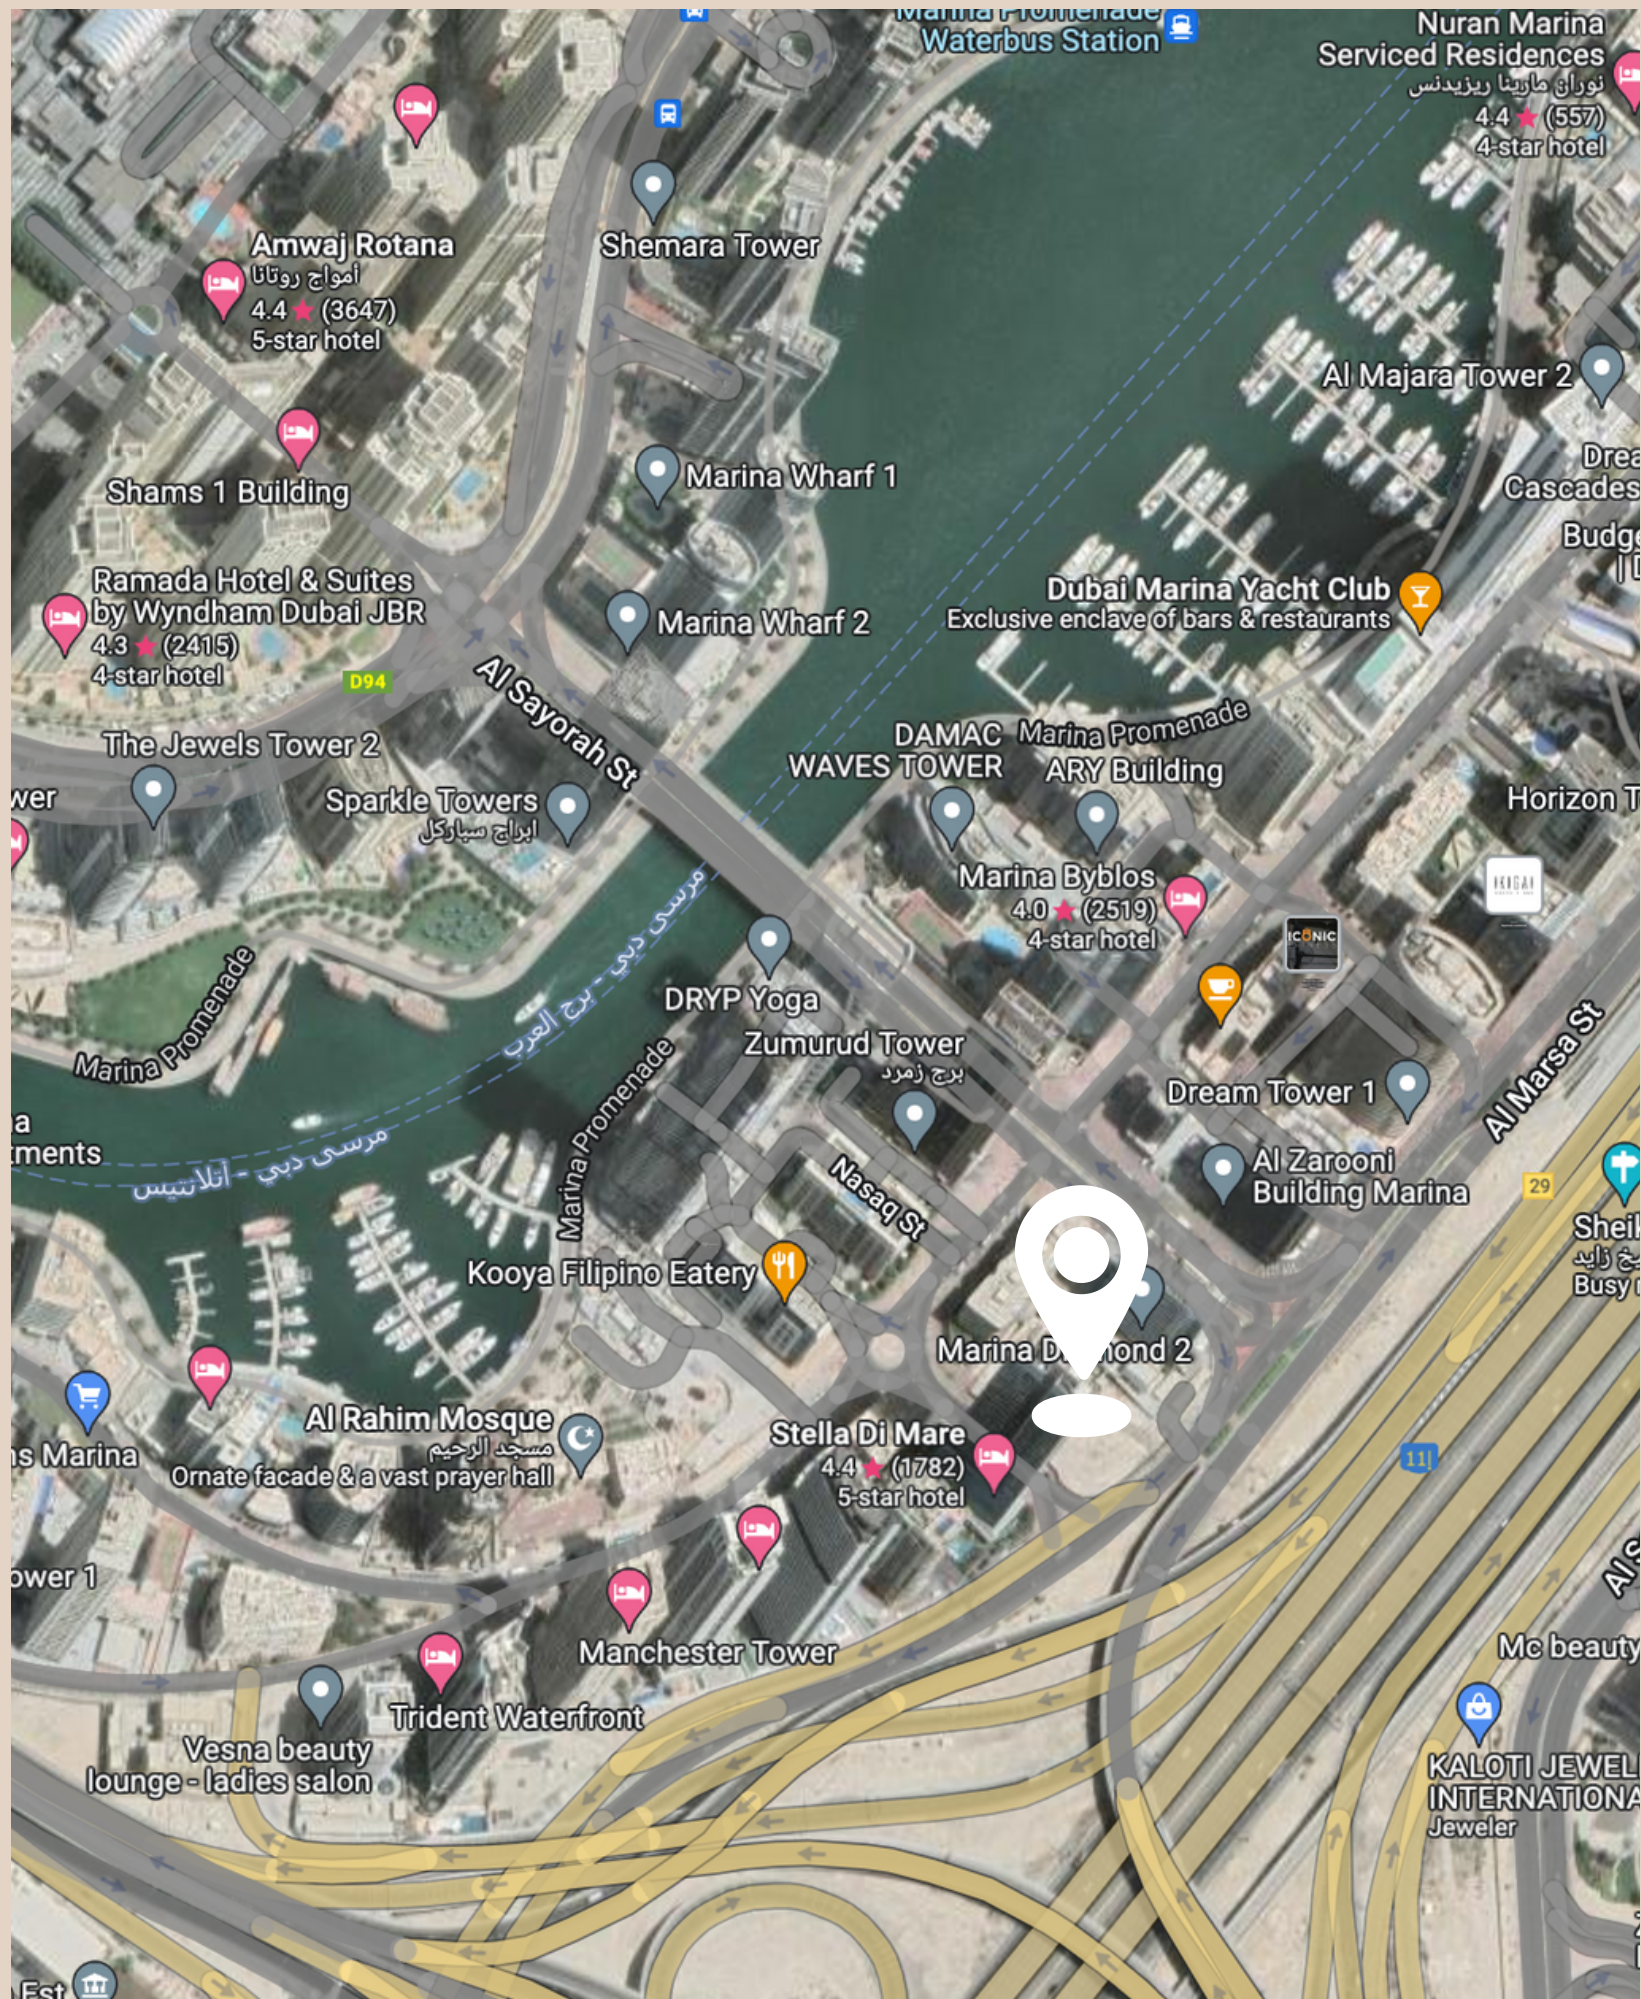

Location Marina Living

Travel Times

- Dubai Marina Yacht Club 3 Minutes
- JBR Beach 5 Minutes
- Marina Mall 5 Minutes
- Metro Station 6 Minutes
- Palm Jumeirah 10 Minutes
- Dubai Mall & Burj Khalifa 18 Minutes
- DIFC 20 Minutes
- Dubai International Airport 28 Minutes

Location Marina Living

Travel Times

Dubai Marina Yacht Club 3 Minutes

JBR Beach 5 Minutes

Marina Mall 5 Minutes

Metro Station 6 Minutes

Palm Jumeirah 10 Minutes

Dubai Mall & Burj Khalifa 18 Minutes