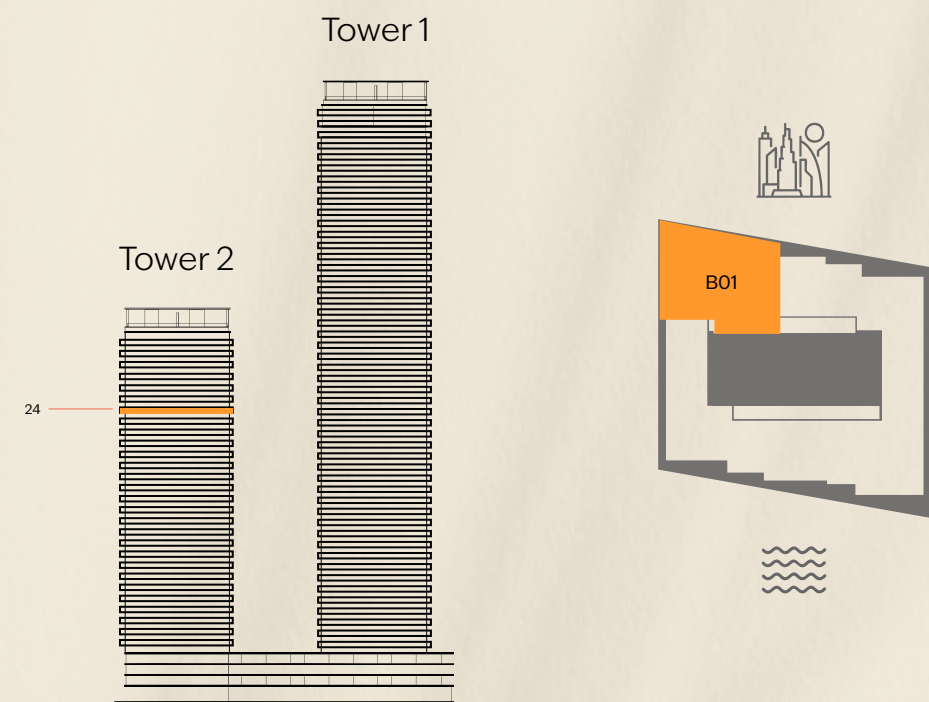

ôrise

3 Bedroom

SIGNATURE COLLECTION X

TOWER 2

Level 24

Unit: B01

Internal Area 1,773 SQ FT

External Area 370 SQ FT

Total Area 2,143 SQ FT

KEY SECTION

BEYOND