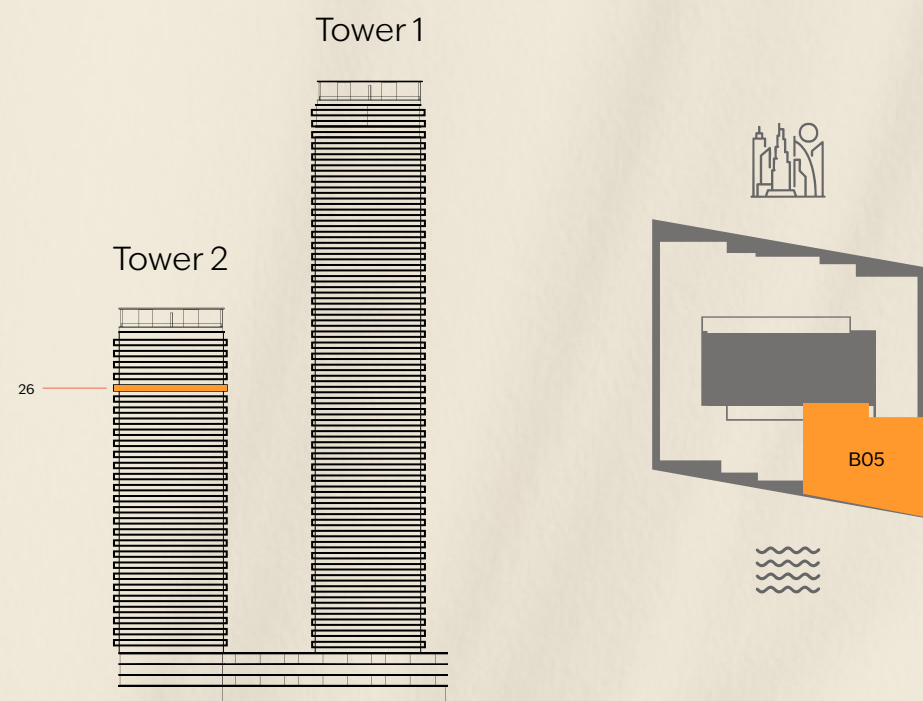

ôrise

3 Bedroom

SIGNATURE COLLECTION X

TOWER 2

Level 26

Unit: B05

Internal Area	1,773 SQ FT
External Area	370 SQ FT
Total Area	2,143 SQ FT

KEY SECTION

BEYOND