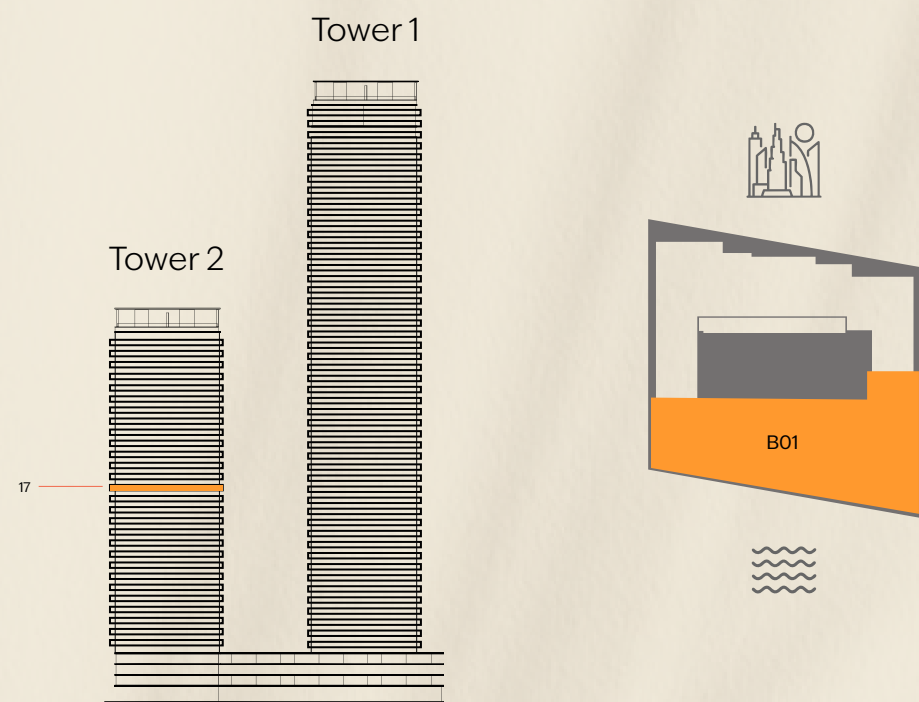

4 Bedroom

SIGNATURE COLLECTION W

TOWER 2

Level 17

Unit: B01

Internal Area	3,802 SQ FT
External Area	1,869 SQ FT
Total Area	5,671 SQ FT

KEY SECTION

BEYOND

LOWER LEVEL
(ENTRY LEVEL)

UPPER LEVEL

ôrise

BEYOND