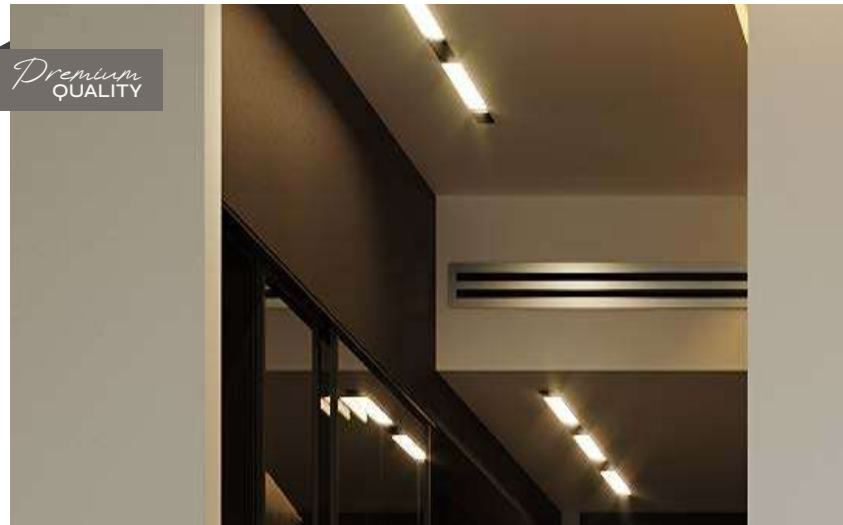

DUCTED DAIKIN SYSTEM

- ✓ A comfortable Home
- ✓ Efficiency and Savings
- ✓ Consistent Temperature

Transform your home into a haven this Summer, delivering a perfect fusion of whisper quiet comfort, industry leading energy efficiency and indoor air quality technology.