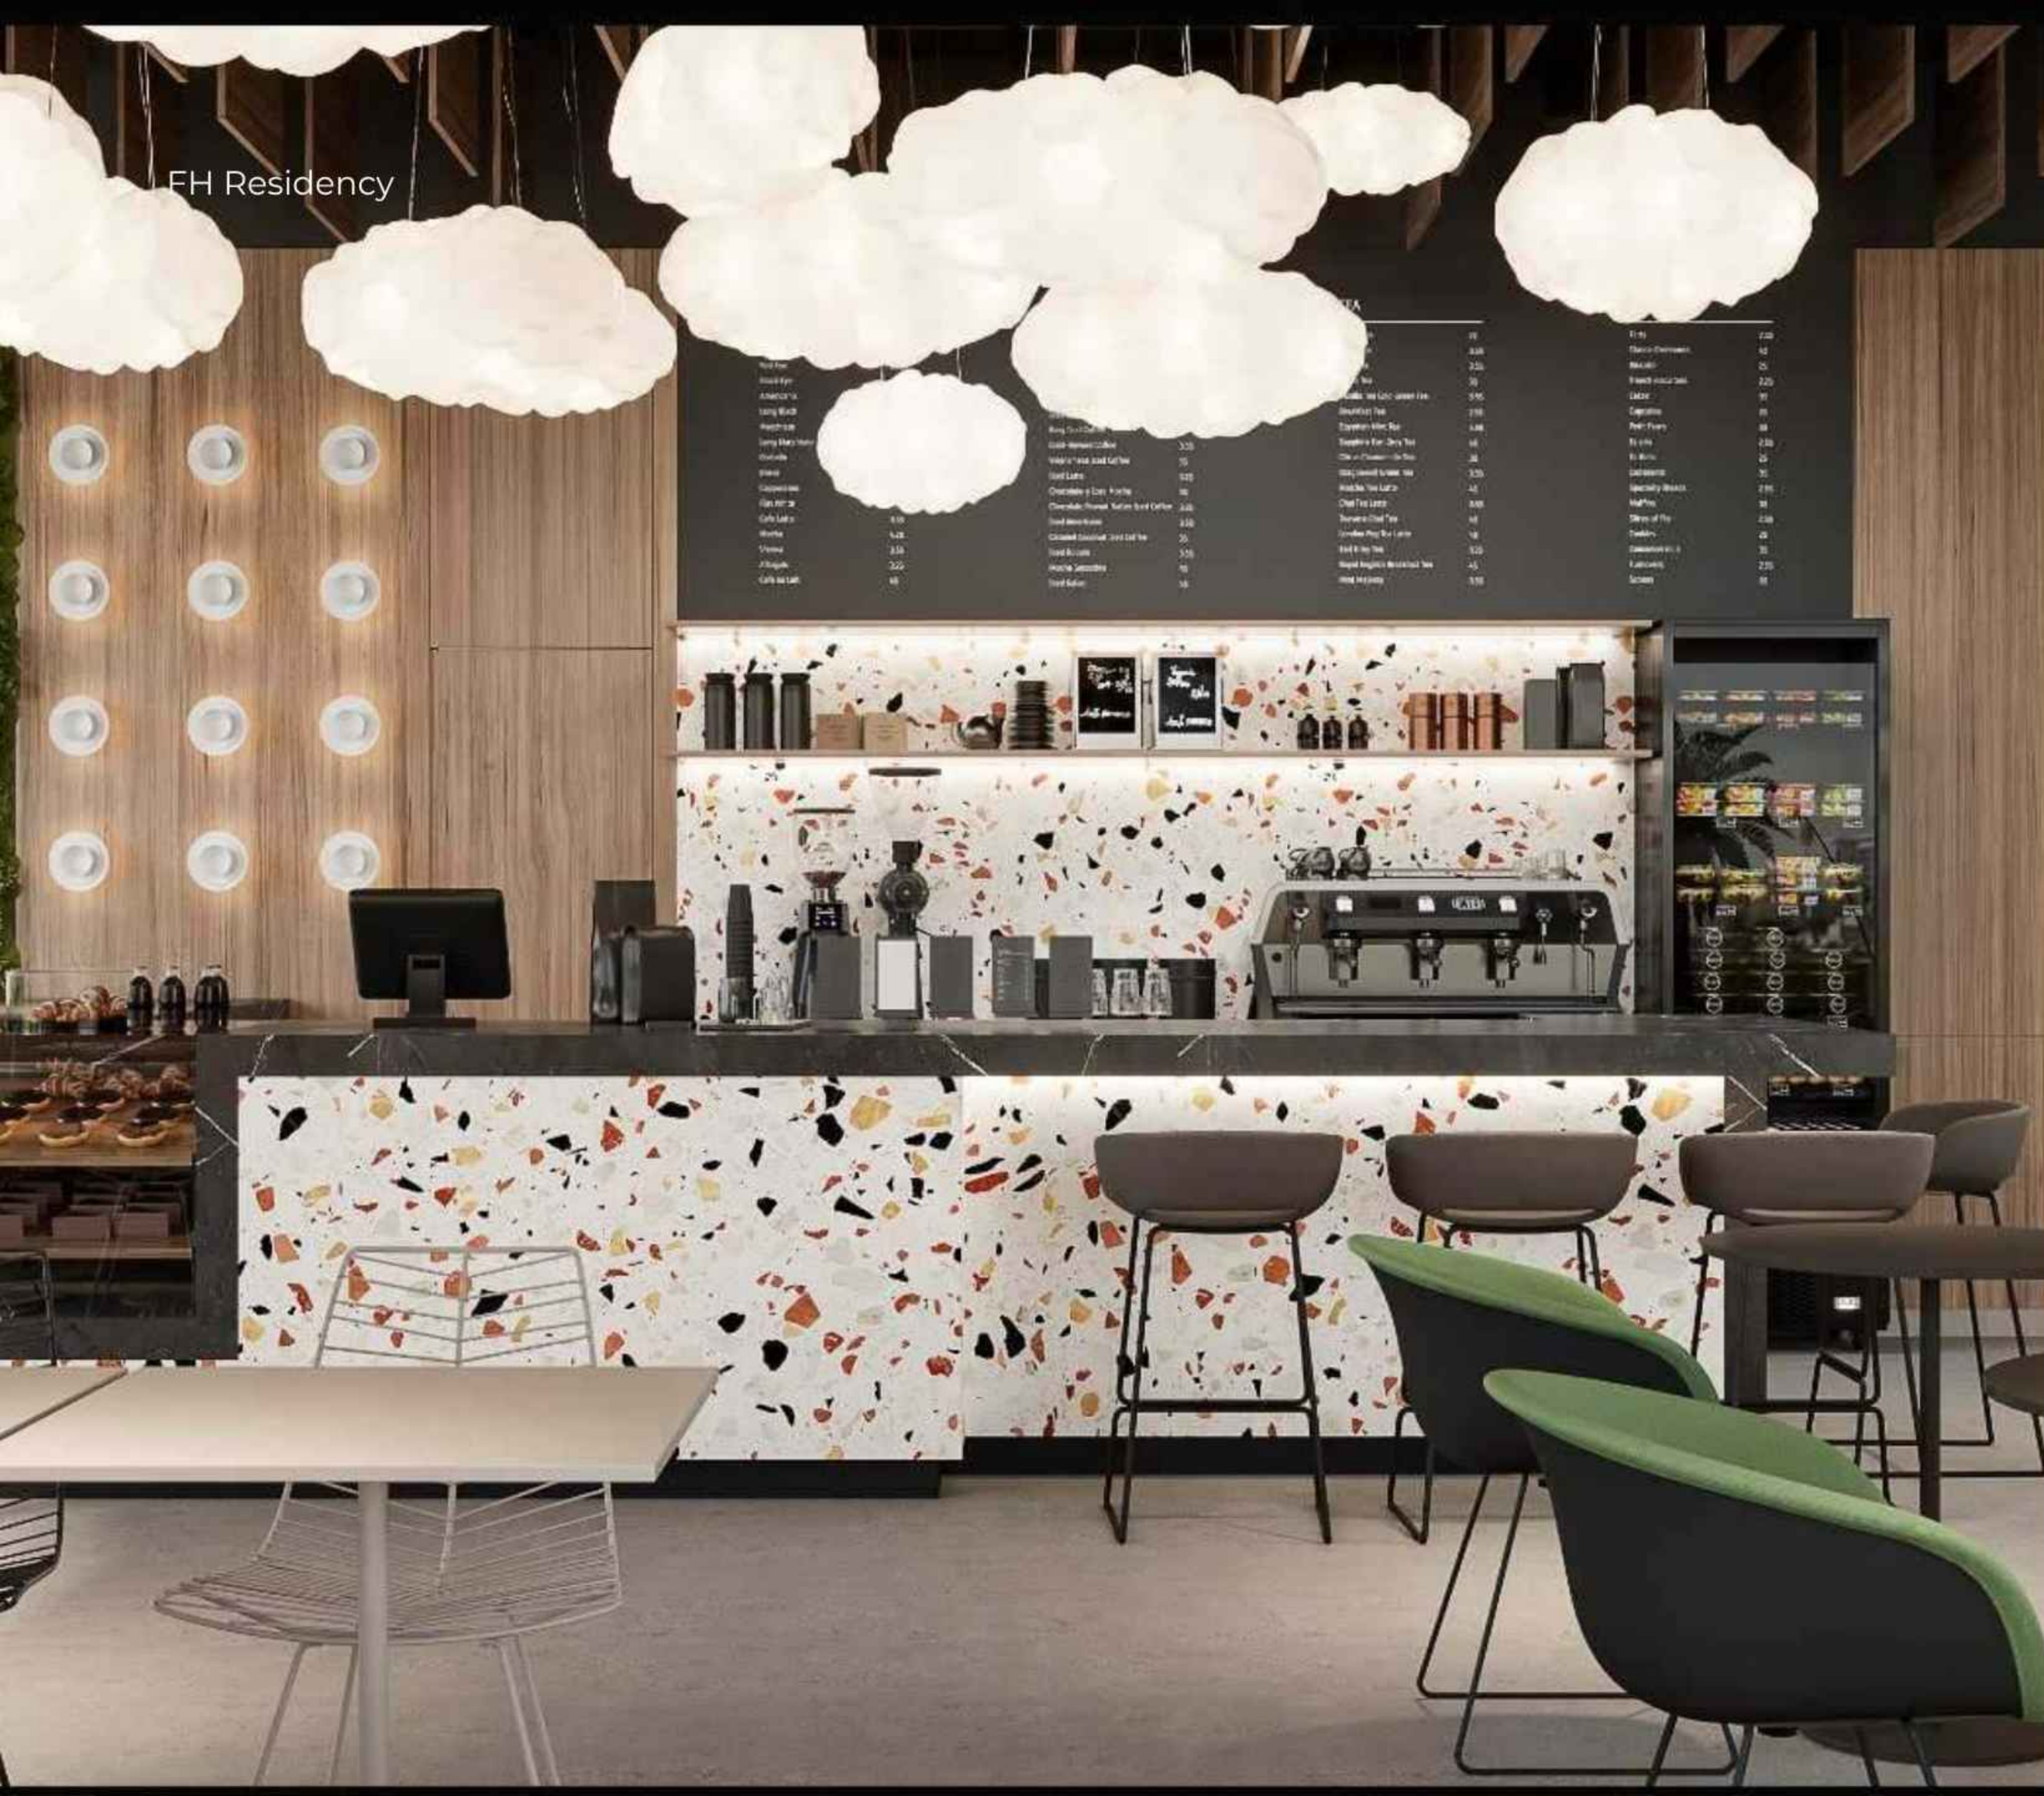

G level

↑
2

FH Residency

MAIN LOBBY

G level

SAVOR THE COZY COFFEE SHOP JUST DOWNSTAIRS

This inviting space provides a perfect spot for residents to meet with visitors or work during the day. With its warm atmosphere and delicious coffee, it's the ideal place to relax and connect with others in the comfort of their own building.