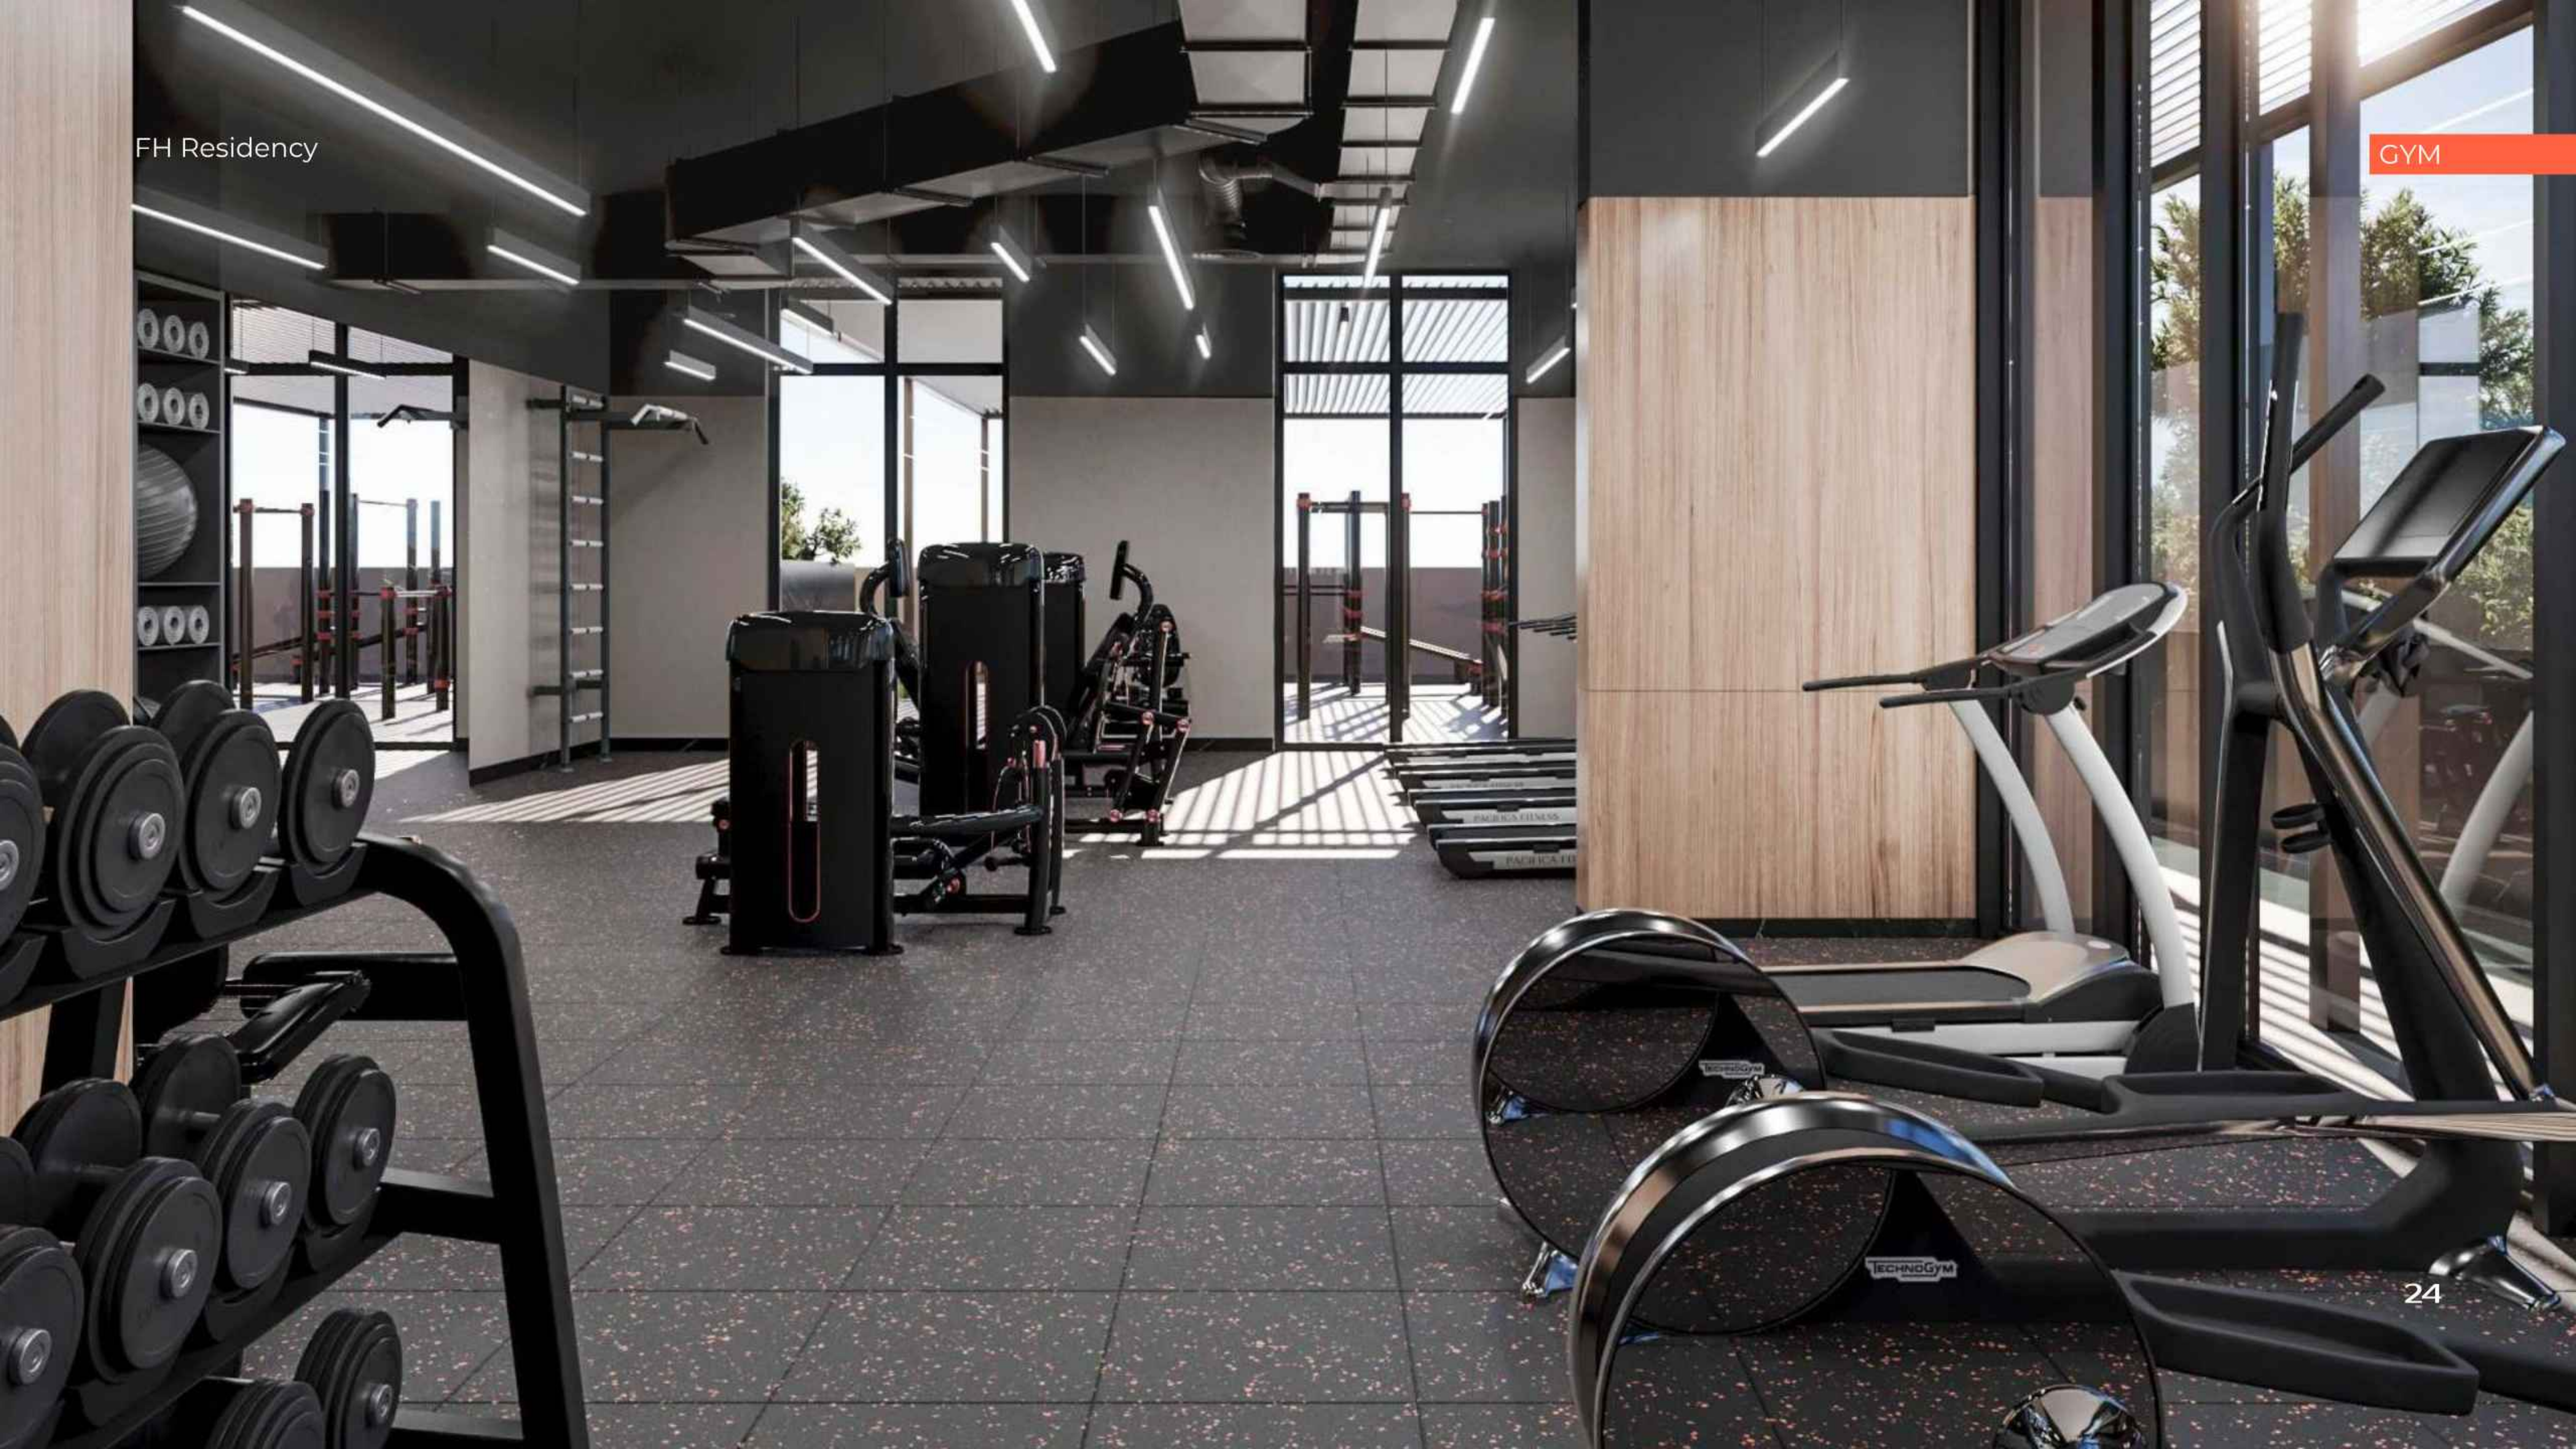

FH Residency

Pool

GYM AND YOGA FACILITIES RIGHT AT HOME

FH Residency offers state-of-the-art gym and yoga halls, equipped with modern facilities to cater to the fitness needs of the residents. Whether you prefer intense workouts or peaceful yoga sessions, you can conveniently access these facilities within the comfort of your own home.