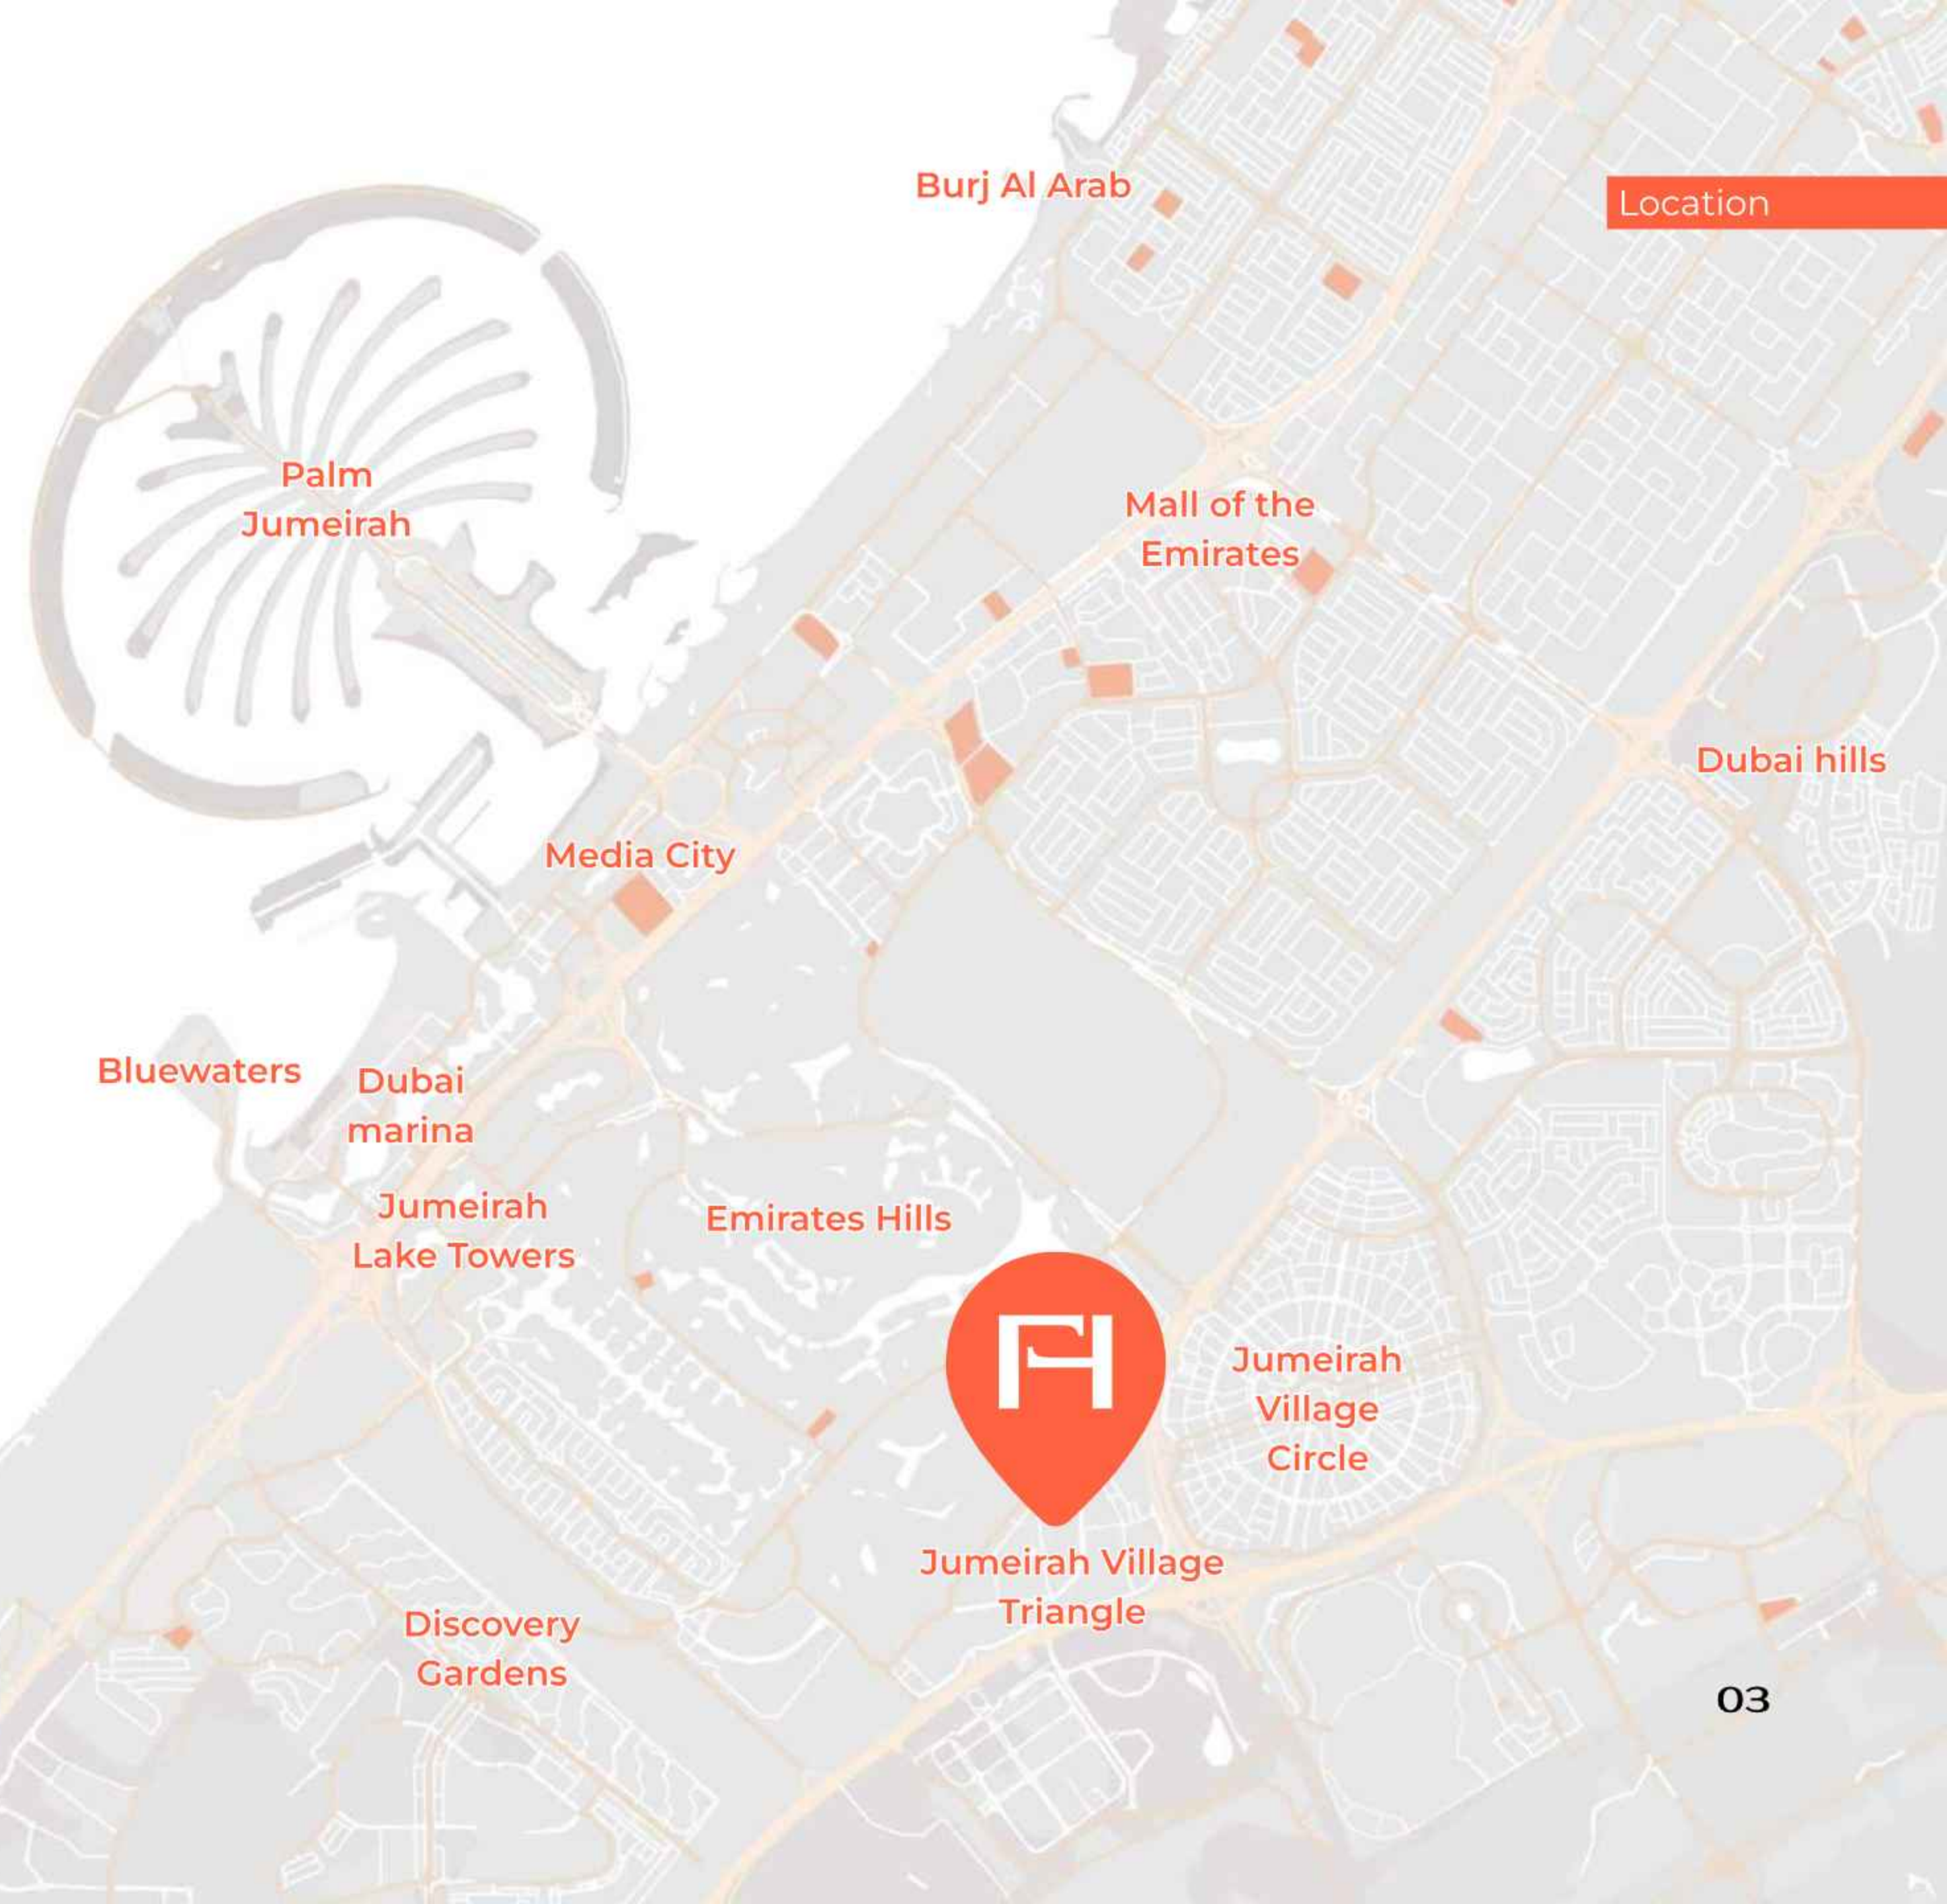

FH Residency

EMBRACE URBAN LIVING

FH residency is conveniently situated near main city attractions.

10 minutes
Dubai Marina

10 minutes
Bluewaters

10 minutes
Mall of the Emirates

20 minutes
Downtown and Dubai Mall

25 minutes
Dubai International Airport

15 minutes
Palm Jumeirah

18 minutes
Burj Al Arab

18 minutes
Kite Beach