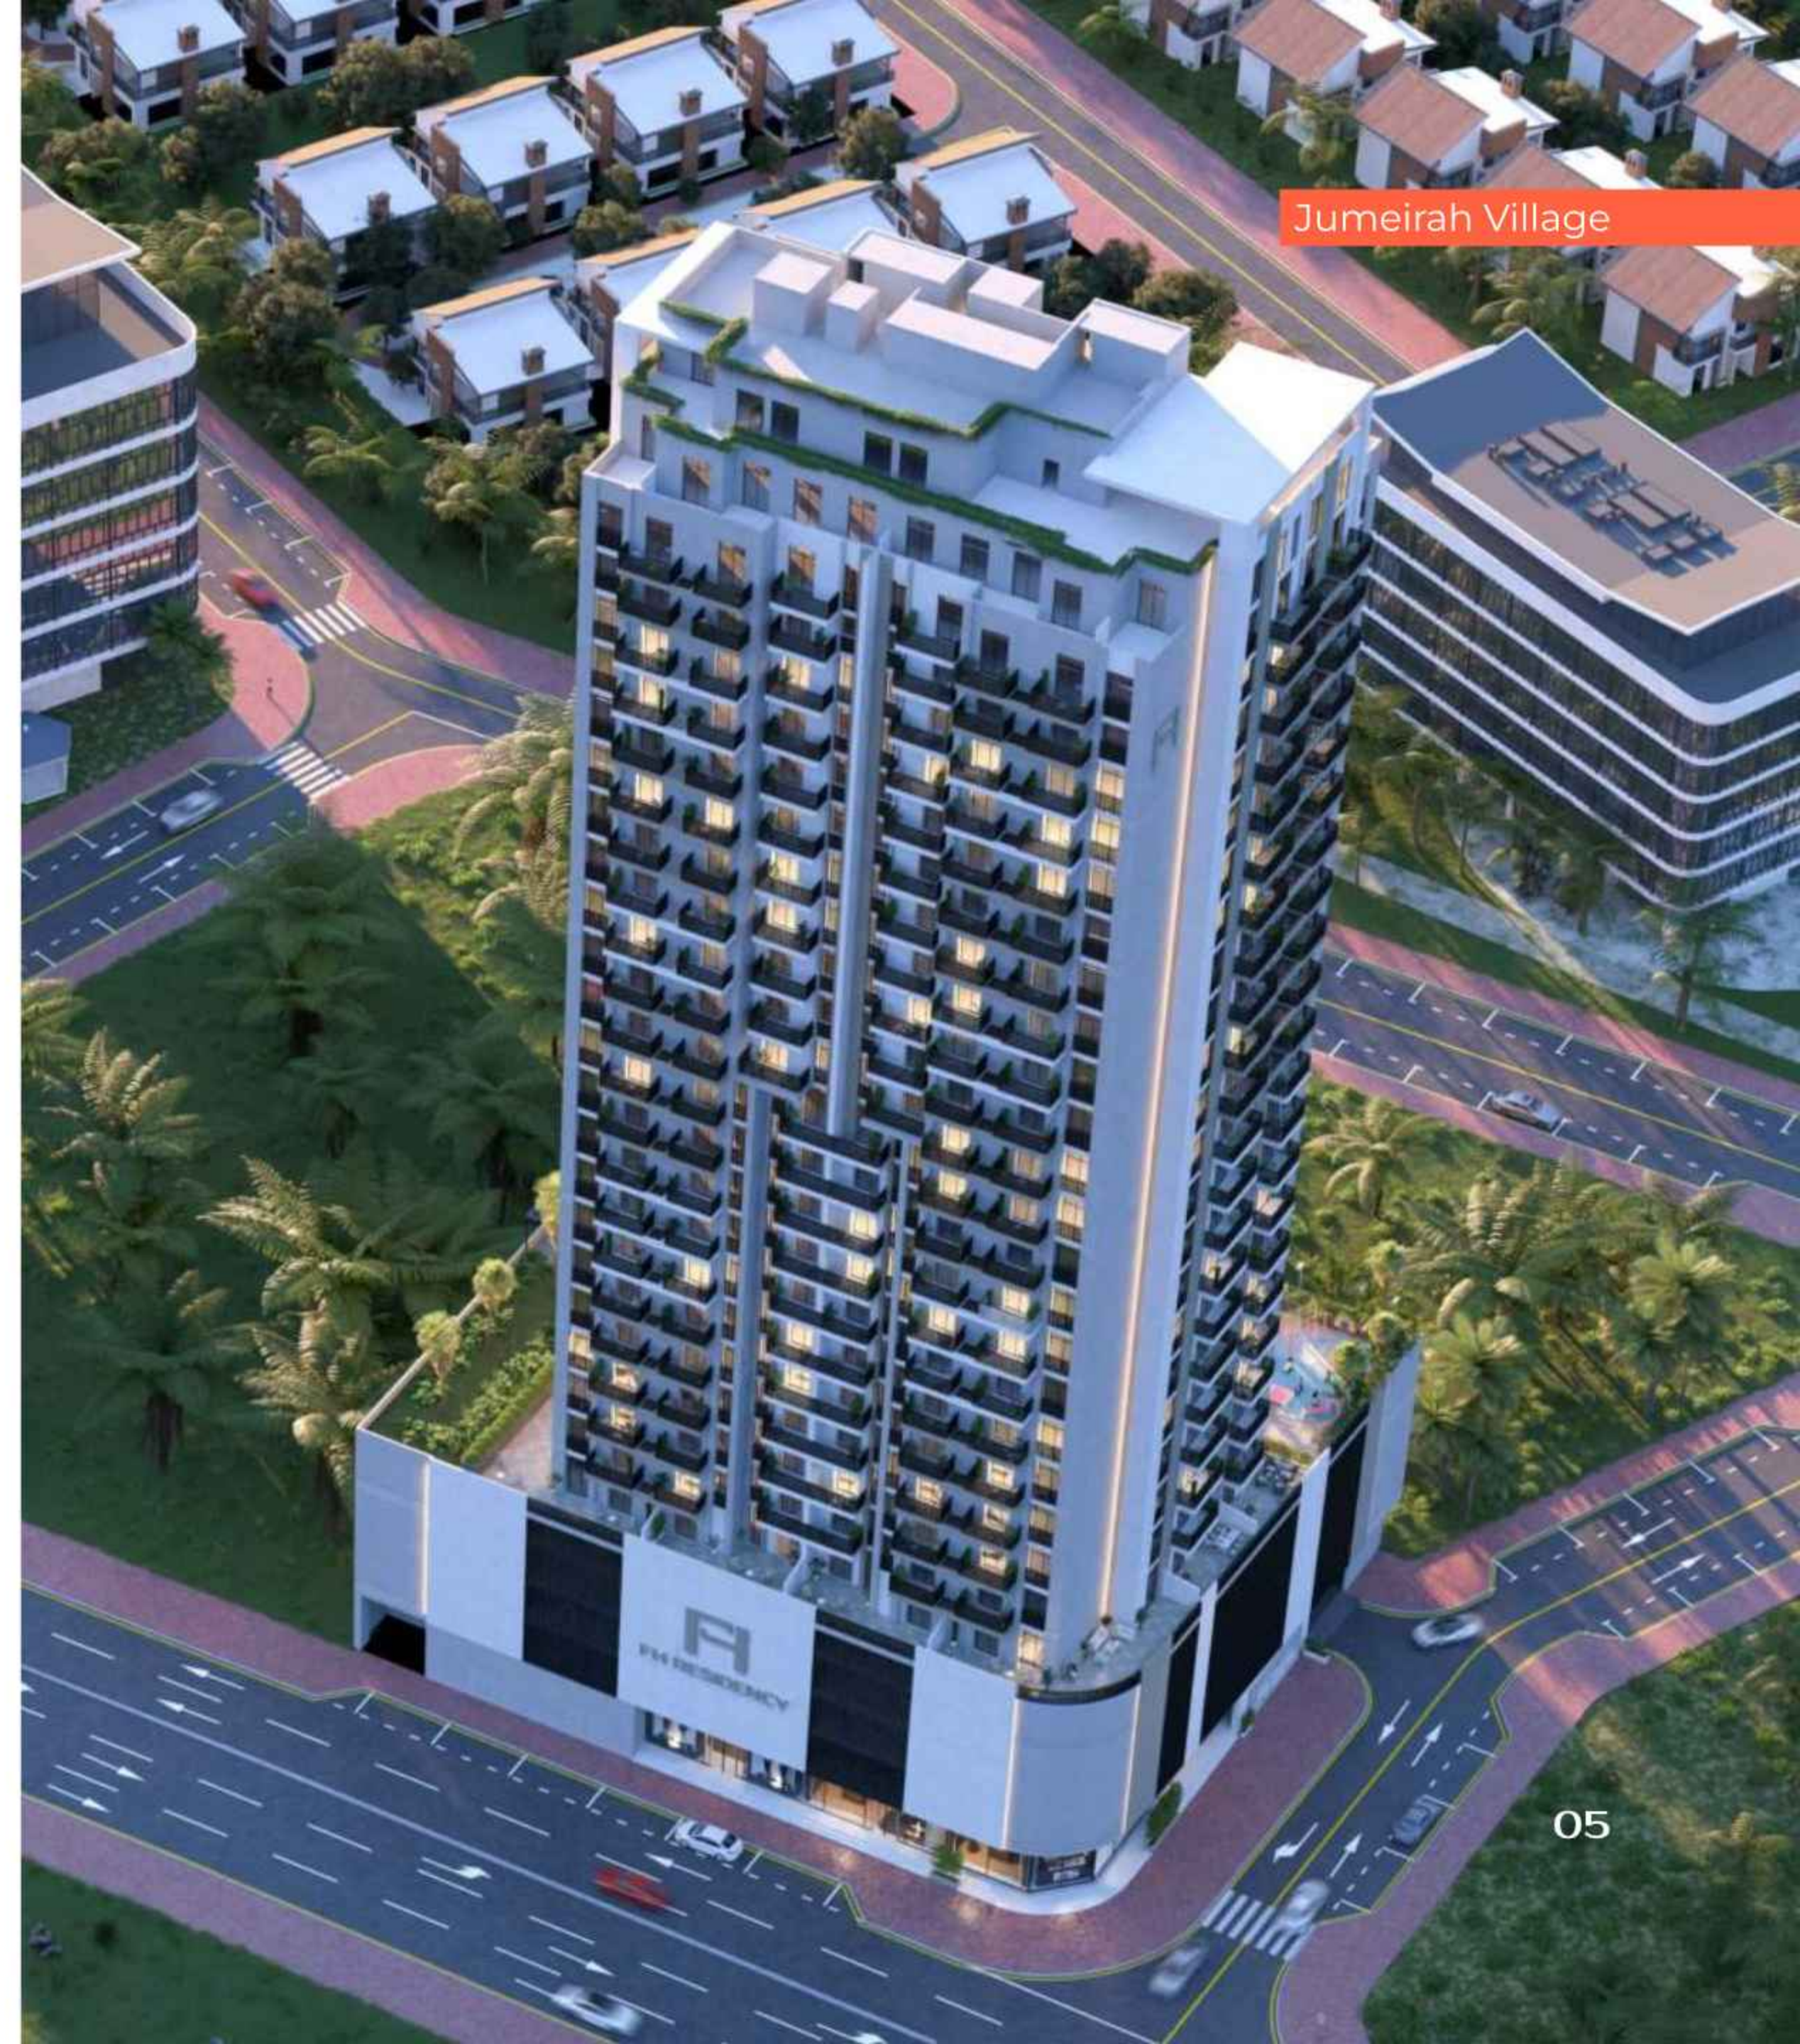

 **18 minutes**
Burj Al Arab

 **18 minutes**
Kite Beach

**A SERENE AND LUSH
CORNER OF
JUMEIRAH VILLAGE**

UNWIND IN JVT

Jumeirah Village Triangle (JVT) is a residential and commercial community known for its blend of Arabic and Mediterranean-style villas, townhouses, and residential towers. With its peaceful and green surroundings, including parks and a tranquil atmosphere, JVT offers a serene living environment, making it an ideal community for those seeking a quiet lifestyle.

 **Al khail avenue mall**
to be opened by 2025

 **Metro station**
Planned to be opened by 2026

WELCOME TO FH RESIDENCY

FH Residency is a modern residential building that caters to the needs of urban residents. It offers convenience, accessibility, and a variety of amenities such as fitness centers, coworking spaces, swimming pools, and variety of apartment options. With its commitment to creating a comfortable urban living experience, FH Residency enhances the lifestyle of its residents.