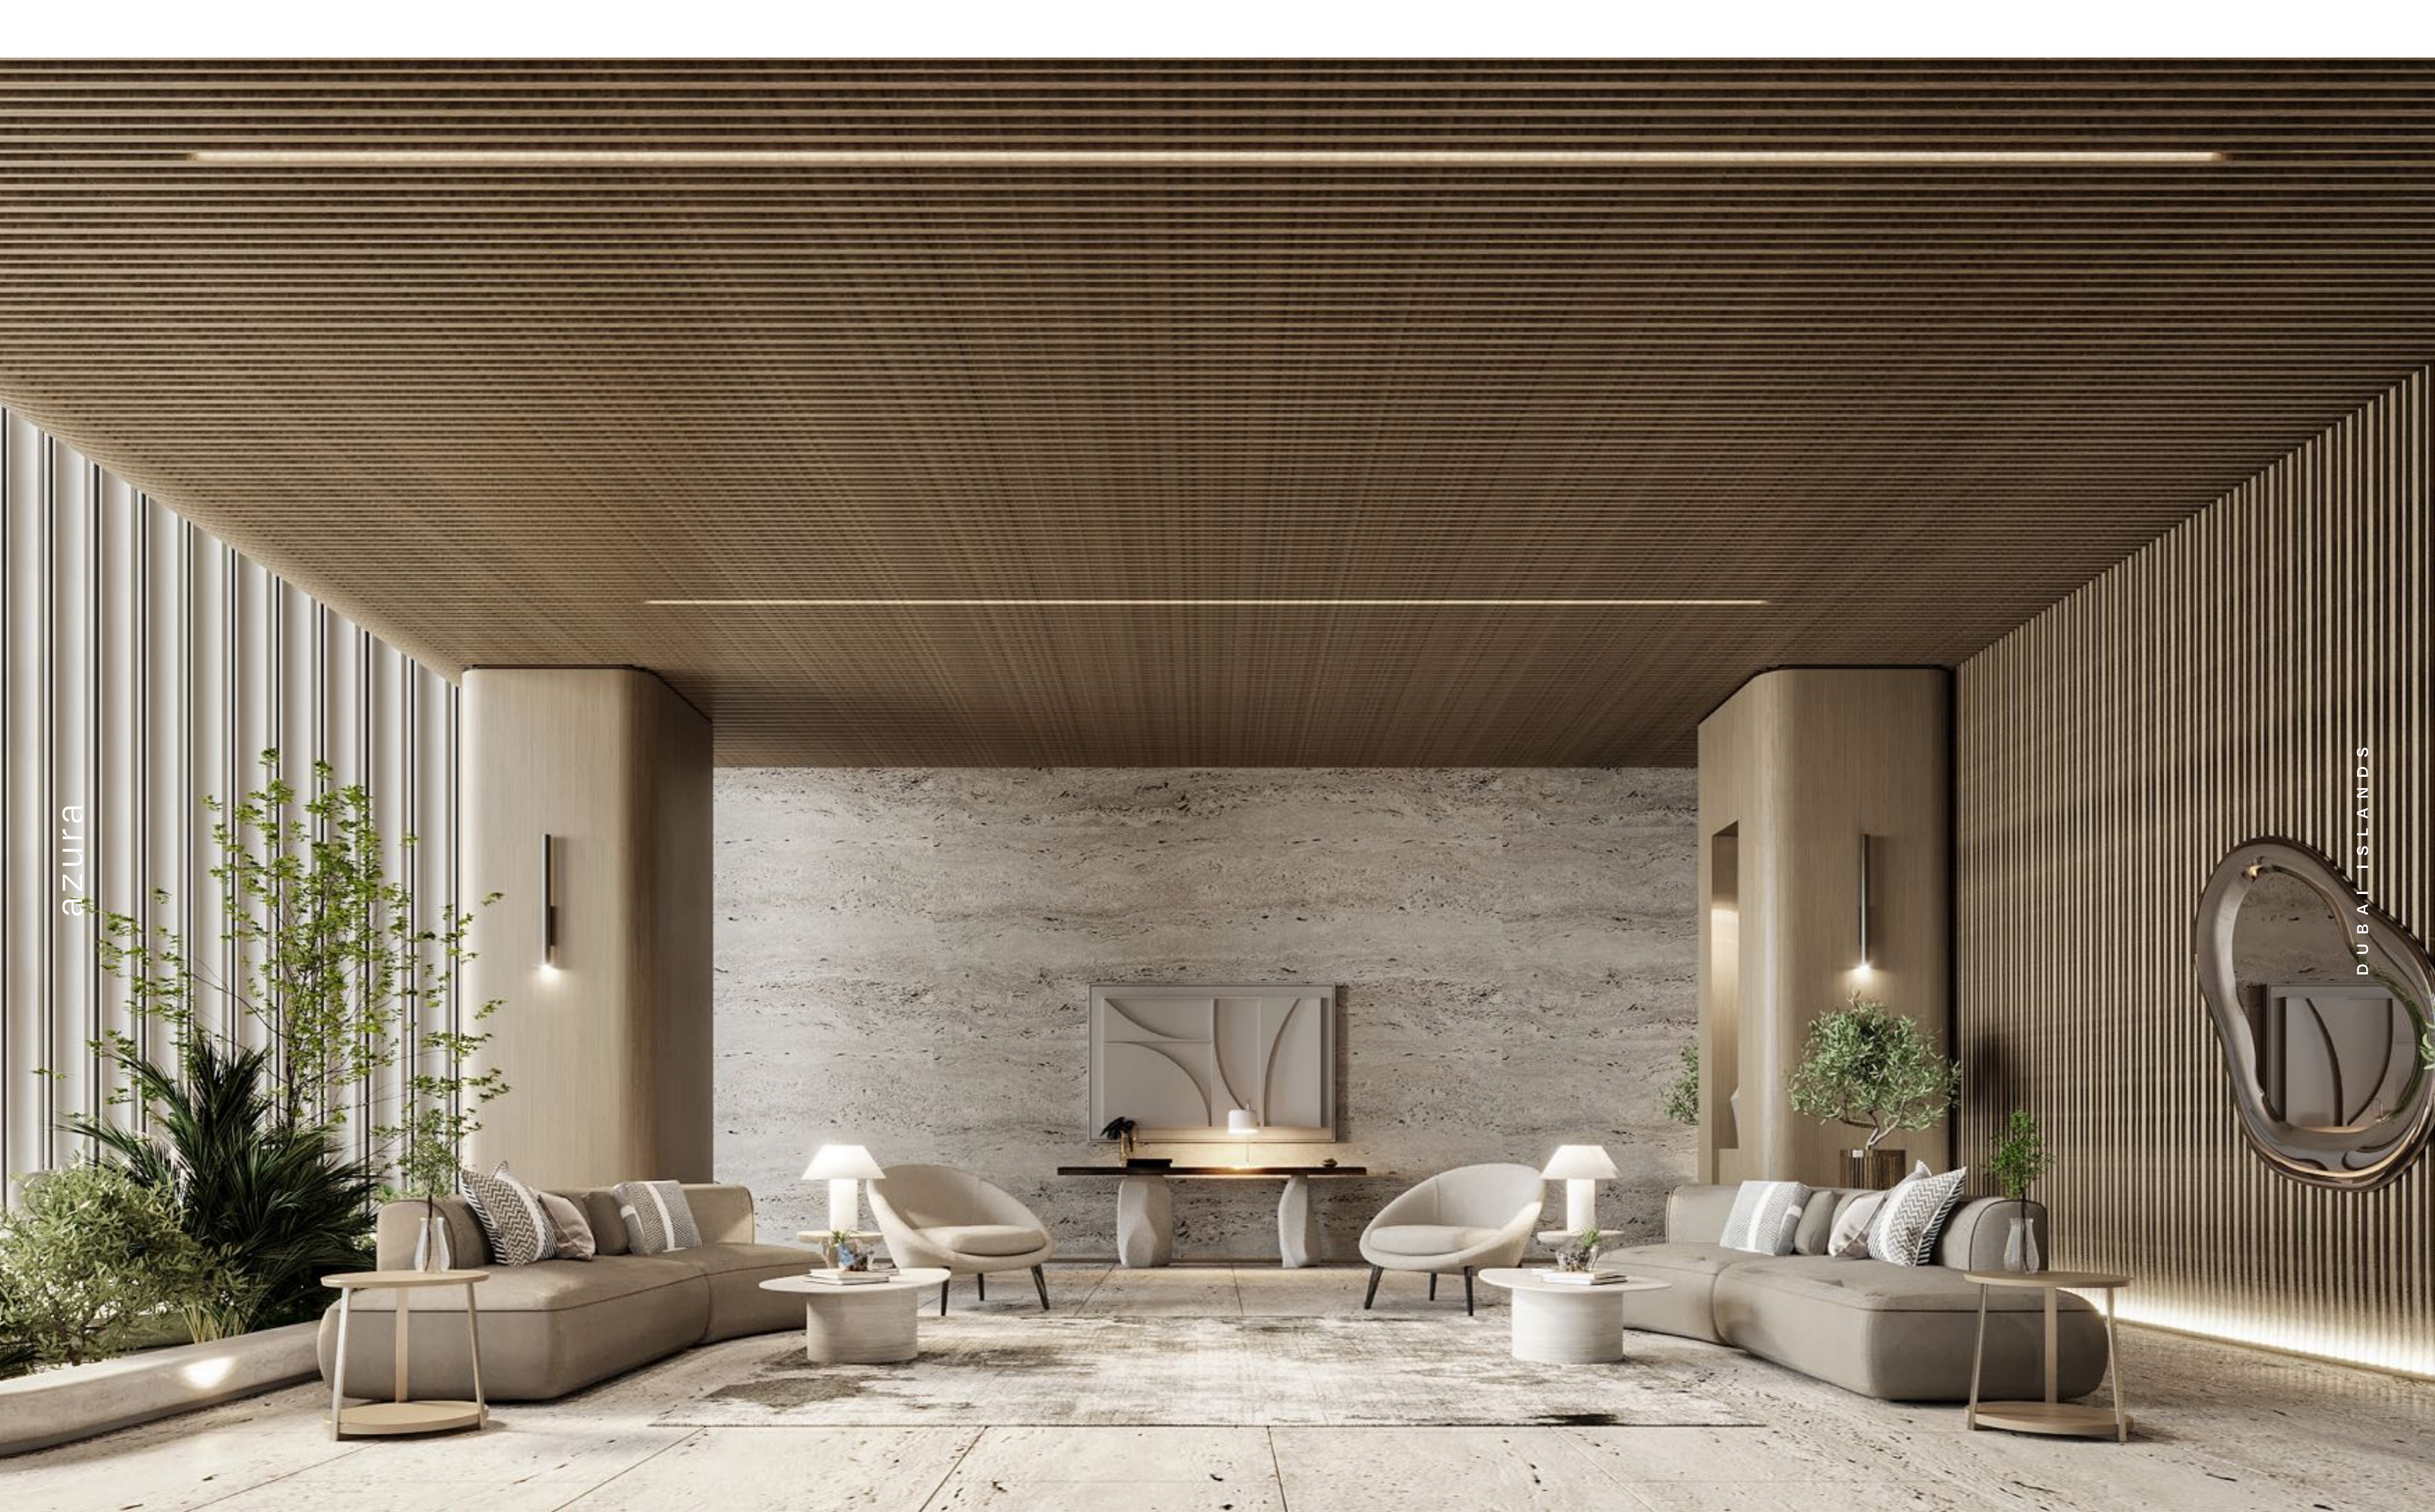

azura

DUBAI ISLANDS