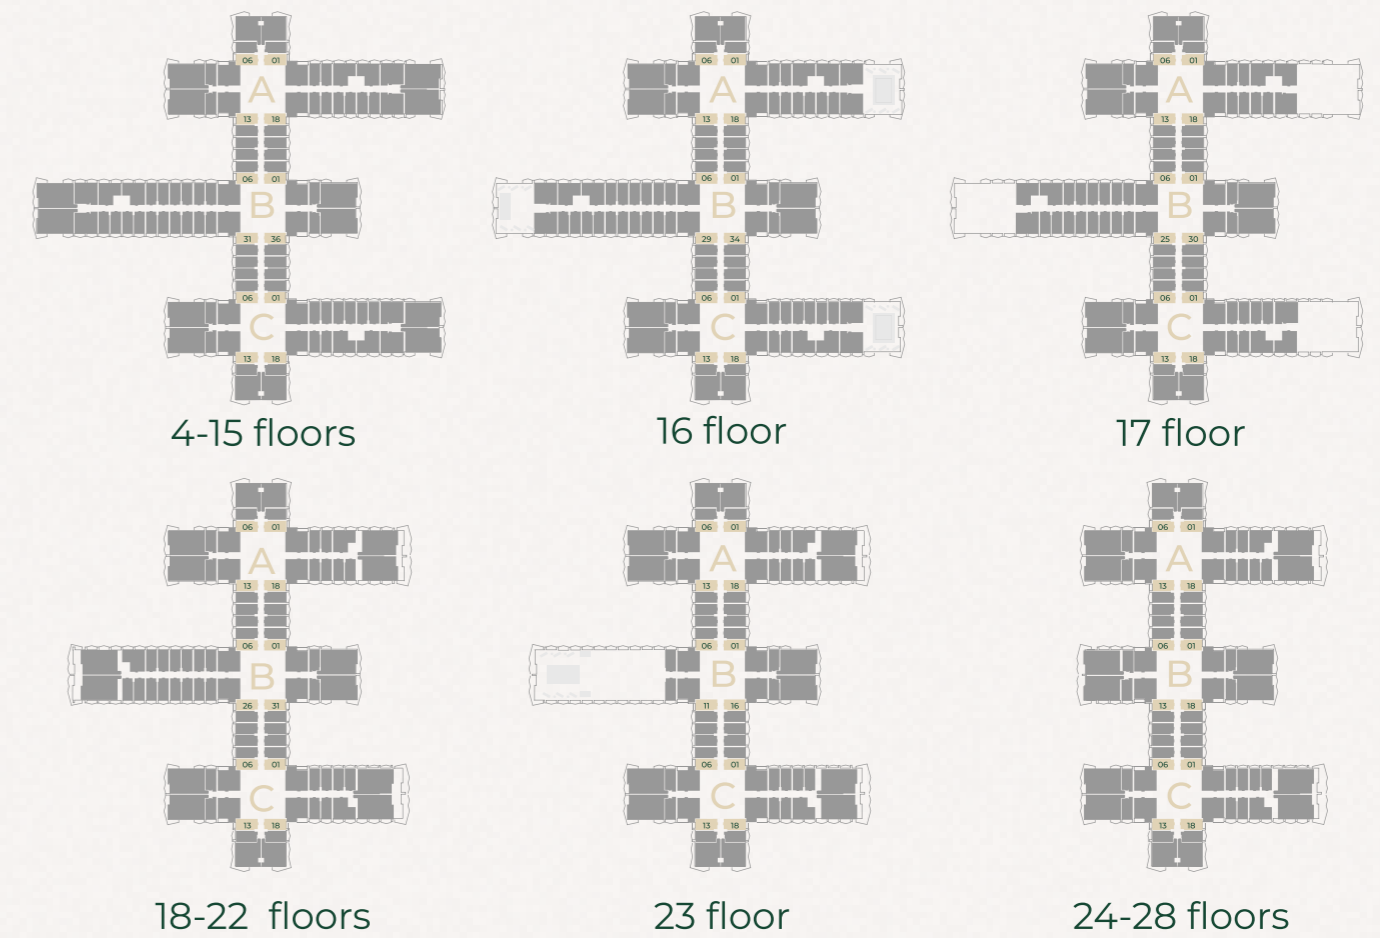

SEVEN TIDES

GOLF VIEWS
SEVEN CITY

FLOOR PLANS

STUDIO TYPE 1

Sizes range from 415sq/ft - 416sq/ft

4-15 floors

16 floor

17 floor

18-22 floors

23 floor

24-28 floors

STUDIO TYPE 1A

Sizes range from 384sq/ft - 388sq/ft

STUDIO TYPE 1A

STUDIO TYPE 2

The size for this unit type is 403sq/ft

STUDIO TYPE 2A

Sizes range from 396sq/ft - 403sq/ft

4-15 floors

16 floor

17 floor

18-22 floors

23 floor

24-28 floors

ONE BEDROOM APARTMENT TYPE 1

The size for this unit type is 775sq/ft

ONE BEDROOM APARTMENT TYPE 1A

Sizes range from 792sq/ft - 793sq/ft

ONE BEDROOM APARTMENT TYPE 2

Sizes range from 800sq/ft - 801sq/ft

ONE BEDROOM APARTMENT TYPE 3