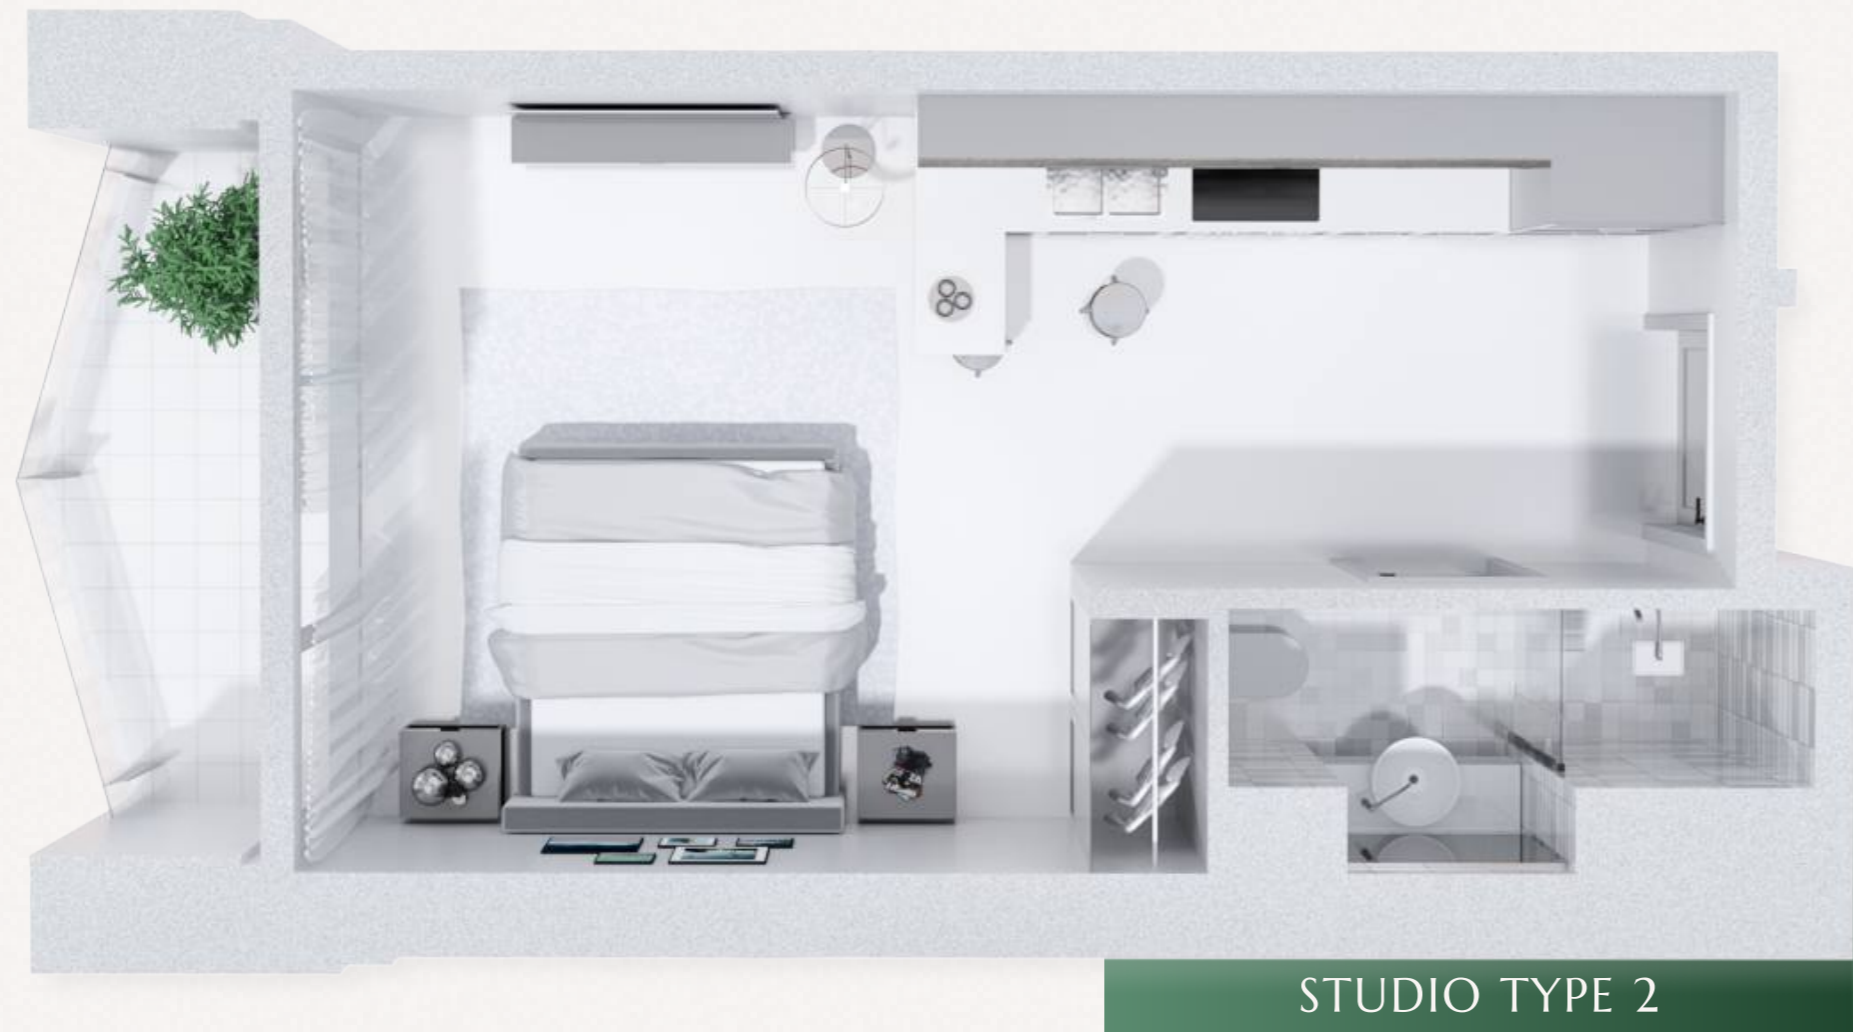

18-22 floors

23 floor

24-28 floors

STUDIO TYPE 1A

Sizes range from 384sq/ft - 388sq/ft

STUDIO TYPE 1A

STUDIO TYPE 2

The size for this unit type is 403sq/ft

ONE BEDROOM APARTMENT TYPE 1

The size for this unit type is 775sq/ft

ONE BEDROOM APARTMENT TYPE 1A

Sizes range from 792sq/ft - 793sq/ft

ONE BEDROOM APARTMENT TYPE 2

Sizes range from 800sq/ft - 801sq/ft

ONE BEDROOM APARTMENT TYPE 3