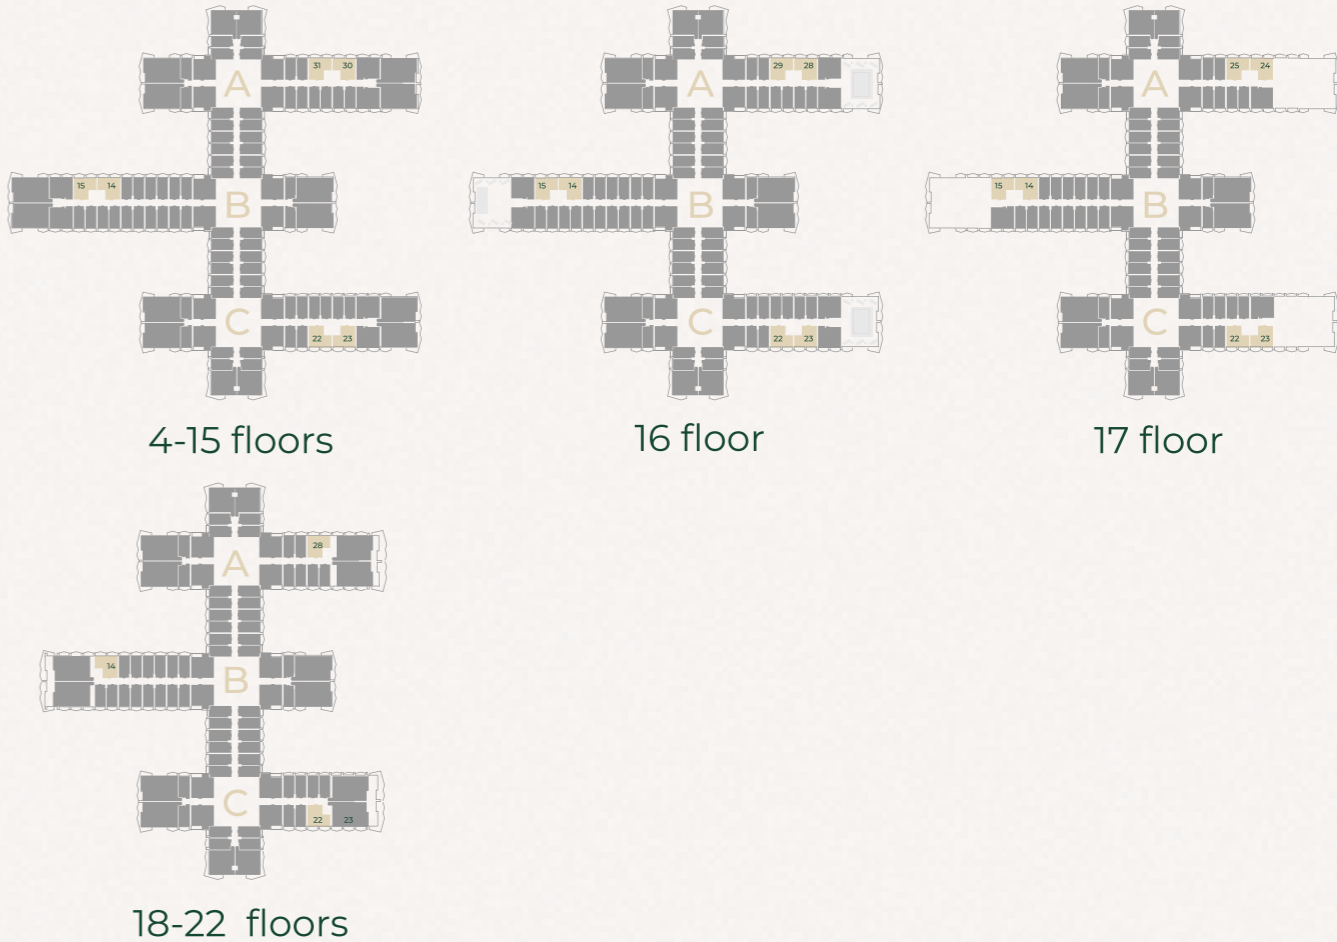

STUDIO TYPE 2A

Sizes range from 396sq/ft - 403sq/ft

4-15 floors

16 floor

17 floor

18-22 floors

23 floor

24-28 floors

ONE BEDROOM APARTMENT TYPE 1

The size for this unit type is 775sq/ft

ONE BEDROOM APARTMENT TYPE 1A

Sizes range from 792sq/ft - 793sq/ft

ONE BEDROOM APARTMENT TYPE 2

Sizes range from 800sq/ft - 801sq/ft

ONE BEDROOM APARTMENT TYPE 3

The size for this unit type is 739sq/ft

ONE BEDROOM APARTMENT TYPE 4

The size for this unit type is 904sq/ft

18-22 floors

23 floor

24-28 floors

TWO BEDROOM APARTMENT TYPE 1

The size for this unit type is 1073sq/ft

TWO BEDROOM APARTMENT TYPE 2

The size for this unit type is 958sq/ft

18-22 floors

23 floor

24-28 floors

THREE-BEDROOM APARTMENT TYPE 1

Sizes range from 1520sq/ft - 1521sq/ft

THREE BEDROOM APARTMENT TYPE 1