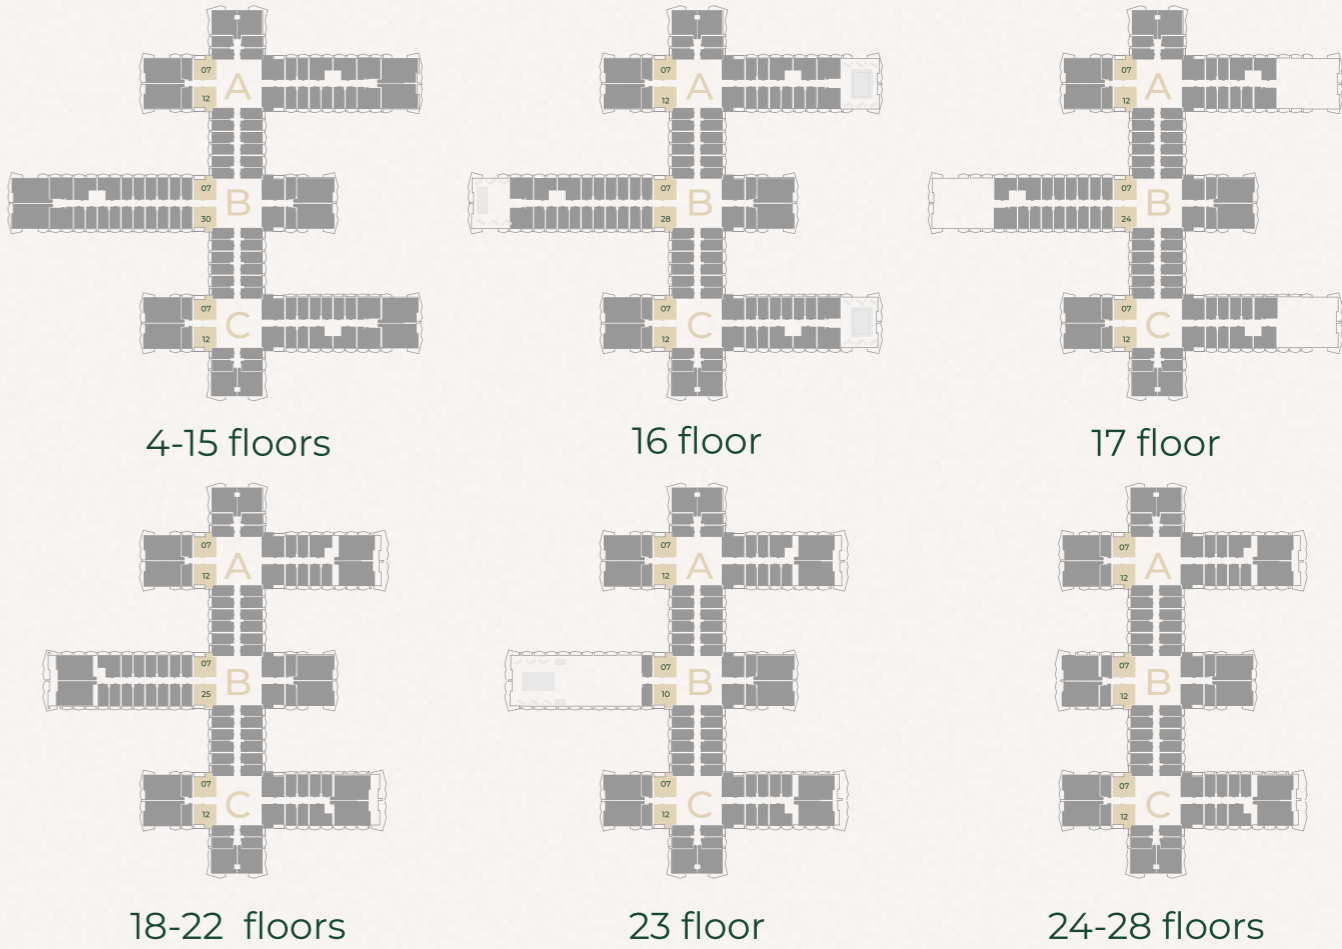

18-22 floors

23 floor

24-28 floors

STUDIO TYPE 1A

Sizes range from 384sq/ft - 388sq/ft

STUDIO TYPE 1A

STUDIO TYPE 2

The size for this unit type is 403sq/ft

STUDIO TYPE 2A

Sizes range from 396sq/ft - 403sq/ft

4-15 floors

16 floor

17 floor

18-22 floors

23 floor

24-28 floors

ONE BEDROOM APARTMENT TYPE 1

The size for this unit type is 775sq/ft

ONE BEDROOM APARTMENT TYPE 1A

Sizes range from 792sq/ft - 793sq/ft

ONE BEDROOM APARTMENT TYPE 2

Sizes range from 800sq/ft - 801sq/ft

ONE BEDROOM APARTMENT TYPE 3

TWO BEDROOM APARTMENT TYPE 2

The size for this unit type is 958sq/ft

18-22 floors

23 floor

24-28 floors

THREE-BEDROOM APARTMENT TYPE 1

Sizes range from 1520sq/ft - 1521sq/ft

THREE BEDROOM APARTMENT TYPE 1