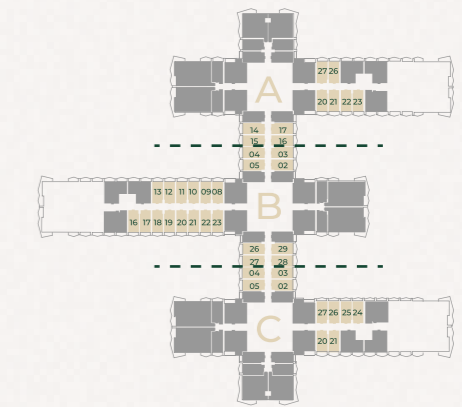

SEVEN TIDES

GOLF VIEWS
SEVEN CITY

FLOOR PLANS

STUDIO TYPE 1

Sizes range from 415sq/ft - 416sq/ft

4-15 floors

16 floor

17 floor

18-22 floors

23 floor

24-28 floors

STUDIO TYPE 1A

Sizes range from 384sq/ft - 388sq/ft

STUDIO TYPE 1A

STUDIO TYPE 2

The size for this unit type is 403sq/ft

STUDIO TYPE 2A

Sizes range from 396sq/ft - 403sq/ft

4-15 floors

16 floor

17 floor

18-22 floors

23 floor

24-28 floors

ONE BEDROOM APARTMENT TYPE 1

The size for this unit type is 775sq/ft

ONE BEDROOM APARTMENT TYPE 1A

Sizes range from 792sq/ft - 793sq/ft

ONE BEDROOM APARTMENT TYPE 2

Sizes range from 800sq/ft - 801sq/ft

ONE BEDROOM APARTMENT TYPE 3