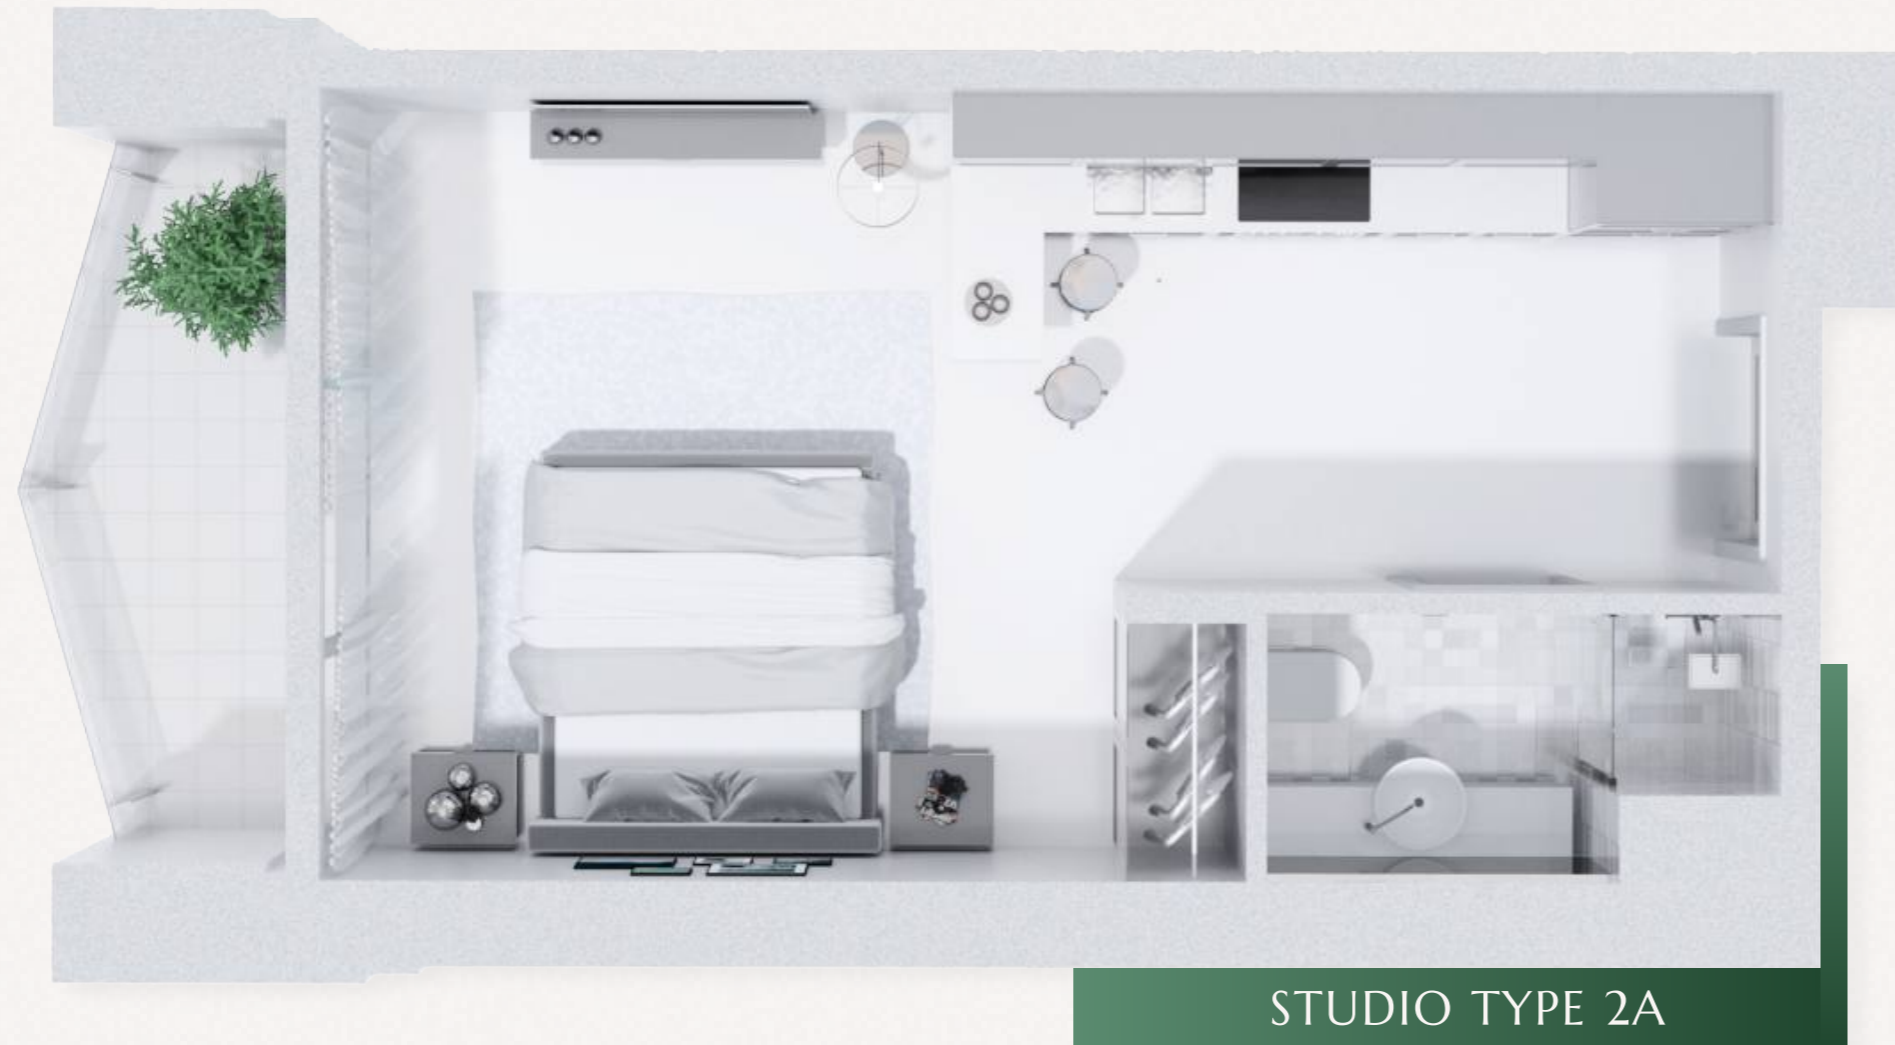

18-22 floors

23 floor

24-28 floors

STUDIO TYPE 1A

Sizes range from 384sq/ft - 388sq/ft

STUDIO TYPE 1A

STUDIO TYPE 2

The size for this unit type is 403sq/ft

STUDIO TYPE 2A

Sizes range from 396sq/ft - 403sq/ft

4-15 floors

16 floor

17 floor

18-22 floors

23 floor

24-28 floors

ONE BEDROOM APARTMENT TYPE 1

The size for this unit type is 775sq/ft

ONE BEDROOM APARTMENT TYPE 1A

Sizes range from 792sq/ft - 793sq/ft

ONE BEDROOM APARTMENT TYPE 2

Sizes range from 800sq/ft - 801sq/ft

ONE BEDROOM APARTMENT TYPE 3

The size for this unit type is 739sq/ft

ONE BEDROOM APARTMENT TYPE 4

The size for this unit type is 904sq/ft

18-22 floors

23 floor

24-28 floors

TWO BEDROOM APARTMENT TYPE 1

The size for this unit type is 1073sq/ft