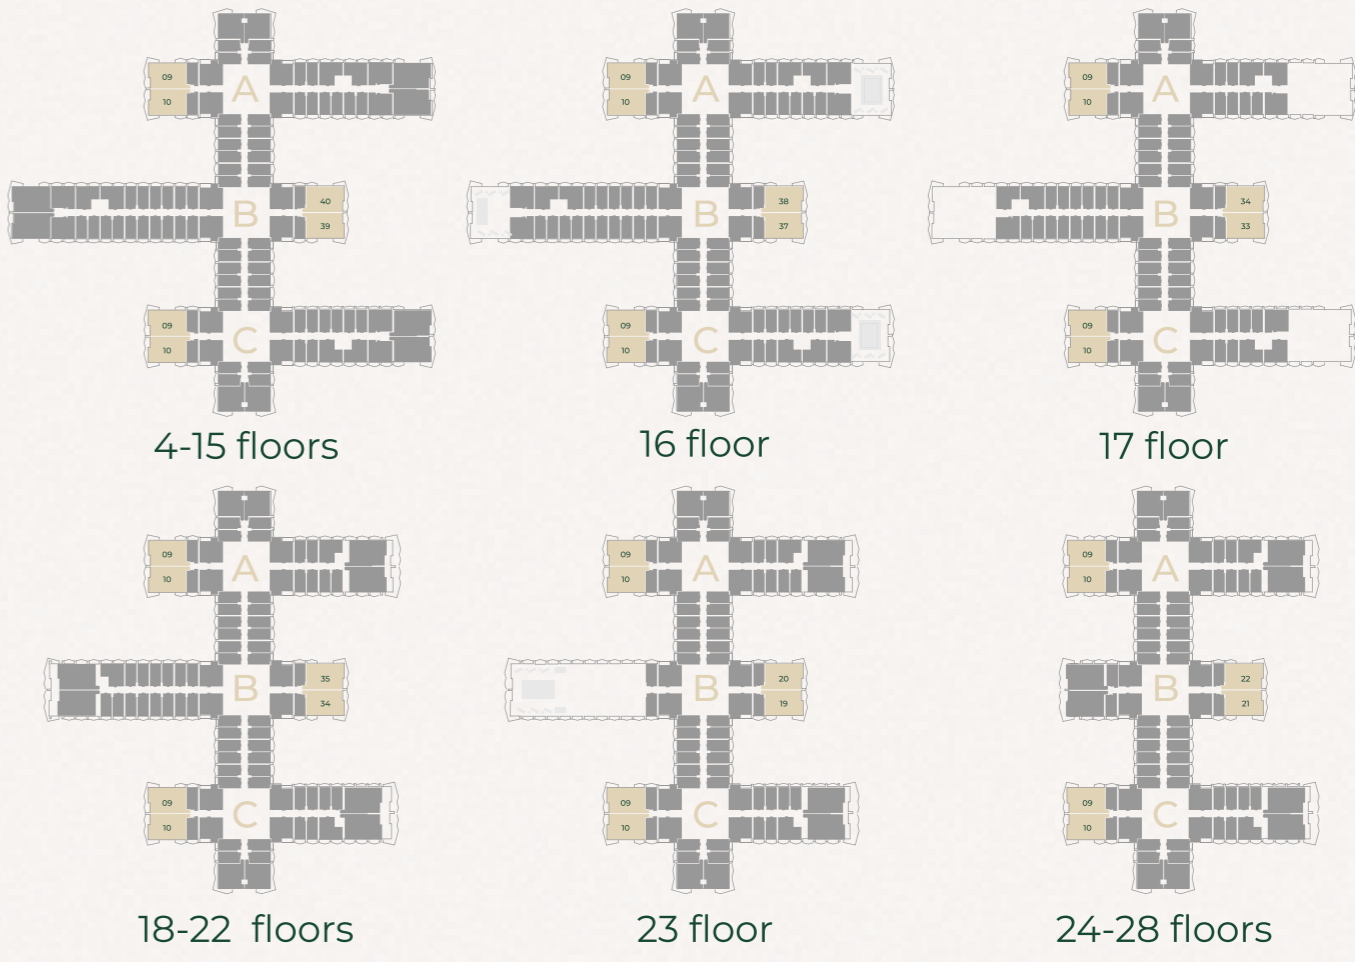

TWO BEDROOM APARTMENT TYPE 2

The size for this unit type is 958sq/ft

18-22 floors

23 floor

24-28 floors

THREE-BEDROOM APARTMENT TYPE 1

Sizes range from 1520sq/ft - 1521sq/ft

THREE BEDROOM APARTMENT TYPE 1

THREE-BEDROOM APARTMENT TYPE 1A

Sizes range from 1516sq/ft - 1517sq/ft

THREE BEDROOM APARTMENT TYPE 1A

4-15 floors