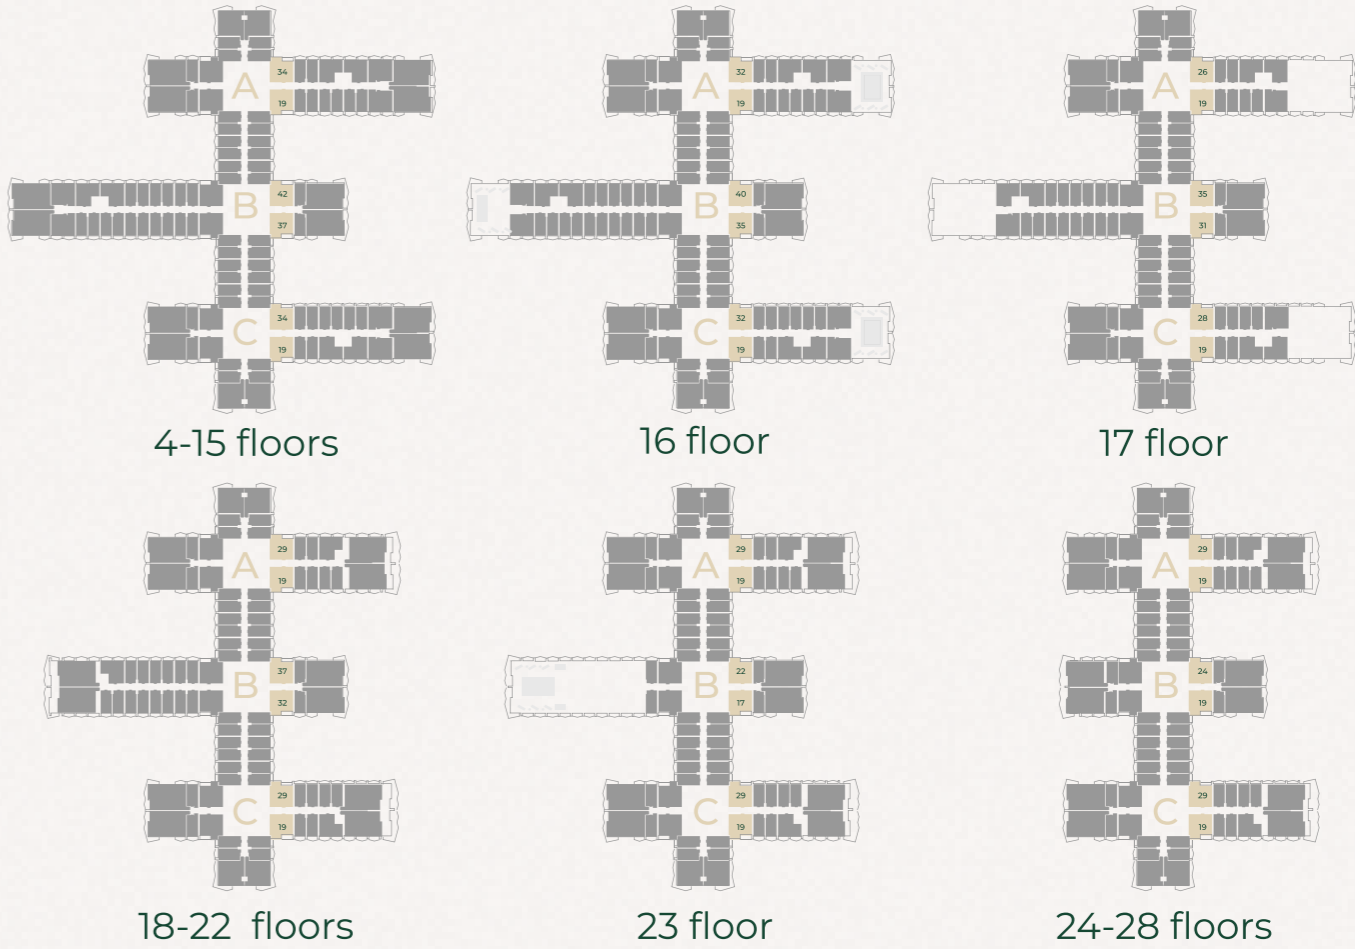

SEVEN TIDES

GOLF VIEWS
SEVEN CITY

FLOOR PLANS

STUDIO TYPE 1

Sizes range from 415sq/ft - 416sq/ft

4-15 floors

16 floor

17 floor

STUDIO TYPE 2A

Sizes range from 396sq/ft - 403sq/ft

4-15 floors

16 floor

17 floor

18-22 floors

23 floor

24-28 floors

ONE BEDROOM APARTMENT TYPE 1

The size for this unit type is 775sq/ft

ONE BEDROOM APARTMENT TYPE 1A

Sizes range from 792sq/ft - 793sq/ft

ONE BEDROOM APARTMENT TYPE 2

Sizes range from 800sq/ft - 801sq/ft

ONE BEDROOM APARTMENT TYPE 3

TWO BEDROOM APARTMENT TYPE 2

The size for this unit type is 958sq/ft

18-22 floors

23 floor

24-28 floors

THREE-BEDROOM APARTMENT TYPE 1

Sizes range from 1520sq/ft - 1521sq/ft

THREE BEDROOM APARTMENT TYPE 1