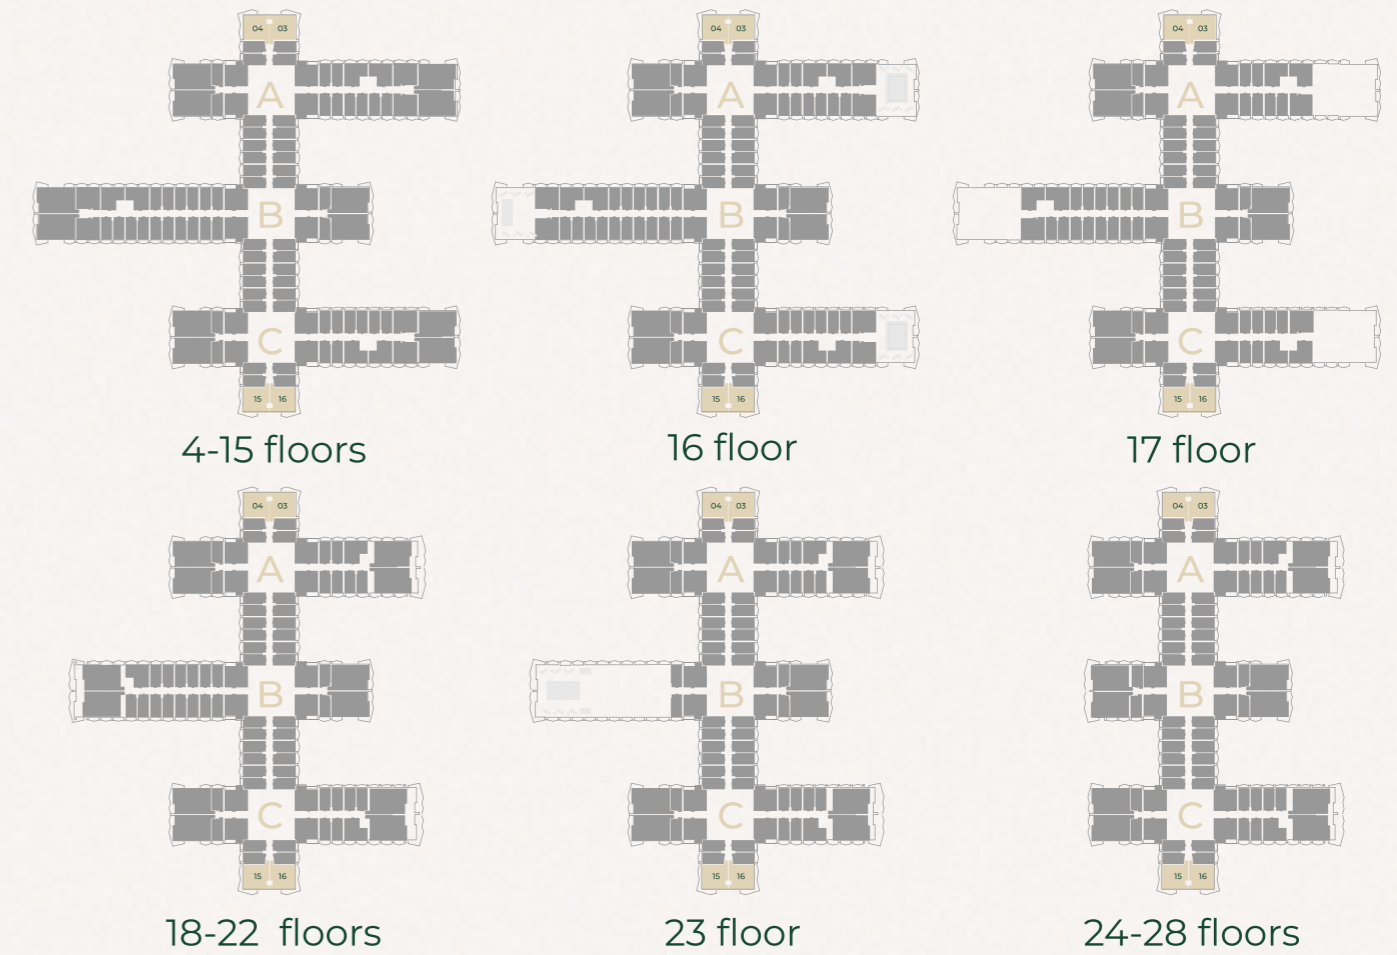

ONE BEDROOM APARTMENT TYPE 1

The size for this unit type is 775sq/ft

ONE BEDROOM APARTMENT TYPE 1A

Sizes range from 792sq/ft - 793sq/ft

ONE BEDROOM APARTMENT TYPE 2

Sizes range from 800sq/ft - 801sq/ft

ONE BEDROOM APARTMENT TYPE 3

The size for this unit type is 739sq/ft

ONE BEDROOM APARTMENT TYPE 4

The size for this unit type is 904sq/ft

18-22 floors

23 floor

24-28 floors

TWO BEDROOM APARTMENT TYPE 1

The size for this unit type is 1073sq/ft

TWO BEDROOM APARTMENT TYPE 2

The size for this unit type is 958sq/ft

18-22 floors

23 floor

24-28 floors

THREE-BEDROOM APARTMENT TYPE 1

Sizes range from 1520sq/ft - 1521sq/ft

THREE BEDROOM APARTMENT TYPE 1