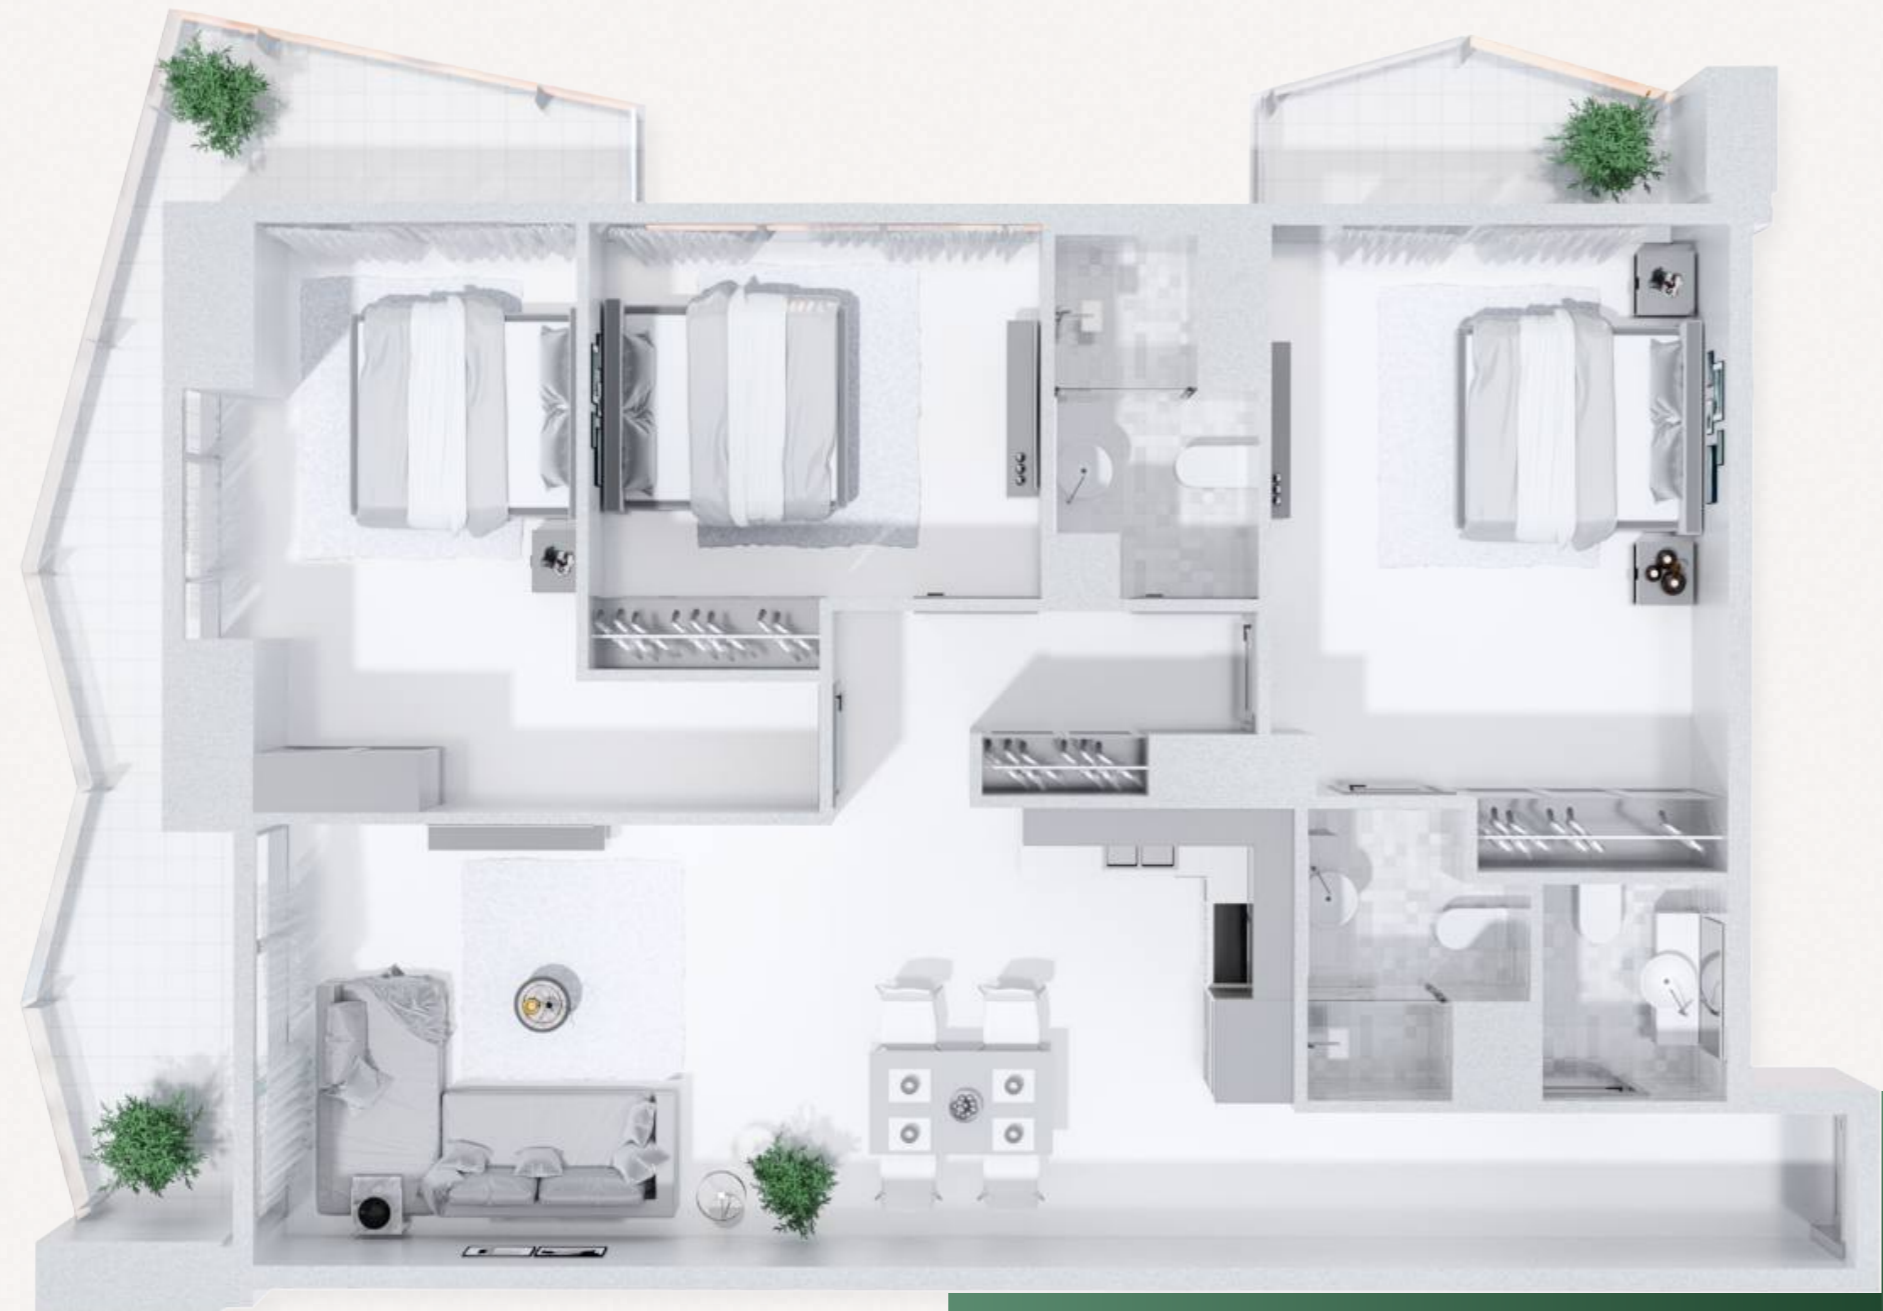

THREE-BEDROOM APARTMENT TYPE 1A

Sizes range from 1516sq/ft - 1517sq/ft

THREE BEDROOM APARTMENT TYPE 1A