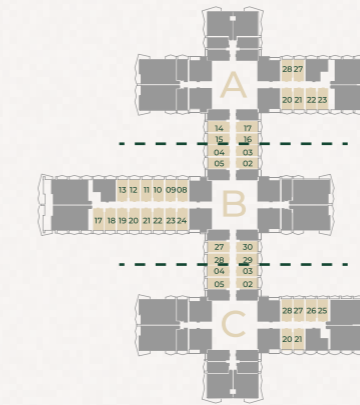

SEVEN TIDES

GOLF VIEWS
SEVEN CITY

FLOOR PLANS

STUDIO TYPE 1

Sizes range from 415sq/ft - 416sq/ft

4-15 floors

16 floor

17 floor

18-22 floors

23 floor

24-28 floors

STUDIO TYPE 1A

Sizes range from 384sq/ft - 388sq/ft

STUDIO TYPE 1A

STUDIO TYPE 2

The size for this unit type is 403sq/ft

STUDIO TYPE 2A

Sizes range from 396sq/ft - 403sq/ft

4-15 floors

16 floor

17 floor

18-22 floors

23 floor

24-28 floors

ONE BEDROOM APARTMENT TYPE 1

The size for this unit type is 775sq/ft

ONE BEDROOM APARTMENT TYPE 1A

Sizes range from 792sq/ft - 793sq/ft

ONE BEDROOM APARTMENT TYPE 2

Sizes range from 800sq/ft - 801sq/ft

ONE BEDROOM APARTMENT TYPE 3