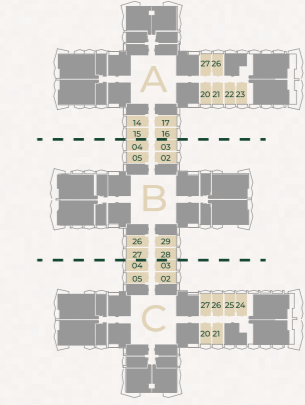

SEVEN TIDES

GOLF VIEWS
SEVEN CITY

FLOOR PLANS

STUDIO TYPE 1

Sizes range from 415sq/ft - 416sq/ft

4-15 floors

16 floor

17 floor

18-22 floors

23 floor

24-28 floors

STUDIO TYPE 1A

Sizes range from 384sq/ft - 388sq/ft

STUDIO TYPE 1A

STUDIO TYPE 2

The size for this unit type is 403sq/ft

STUDIO TYPE 2A

Sizes range from 396sq/ft - 403sq/ft

4-15 floors

16 floor

17 floor

18-22 floors

23 floor

24-28 floors

ONE BEDROOM APARTMENT TYPE 1

The size for this unit type is 775sq/ft

ONE BEDROOM APARTMENT TYPE 1A

Sizes range from 792sq/ft - 793sq/ft

ONE BEDROOM APARTMENT TYPE 2

Sizes range from 800sq/ft - 801sq/ft

ONE BEDROOM APARTMENT TYPE 3