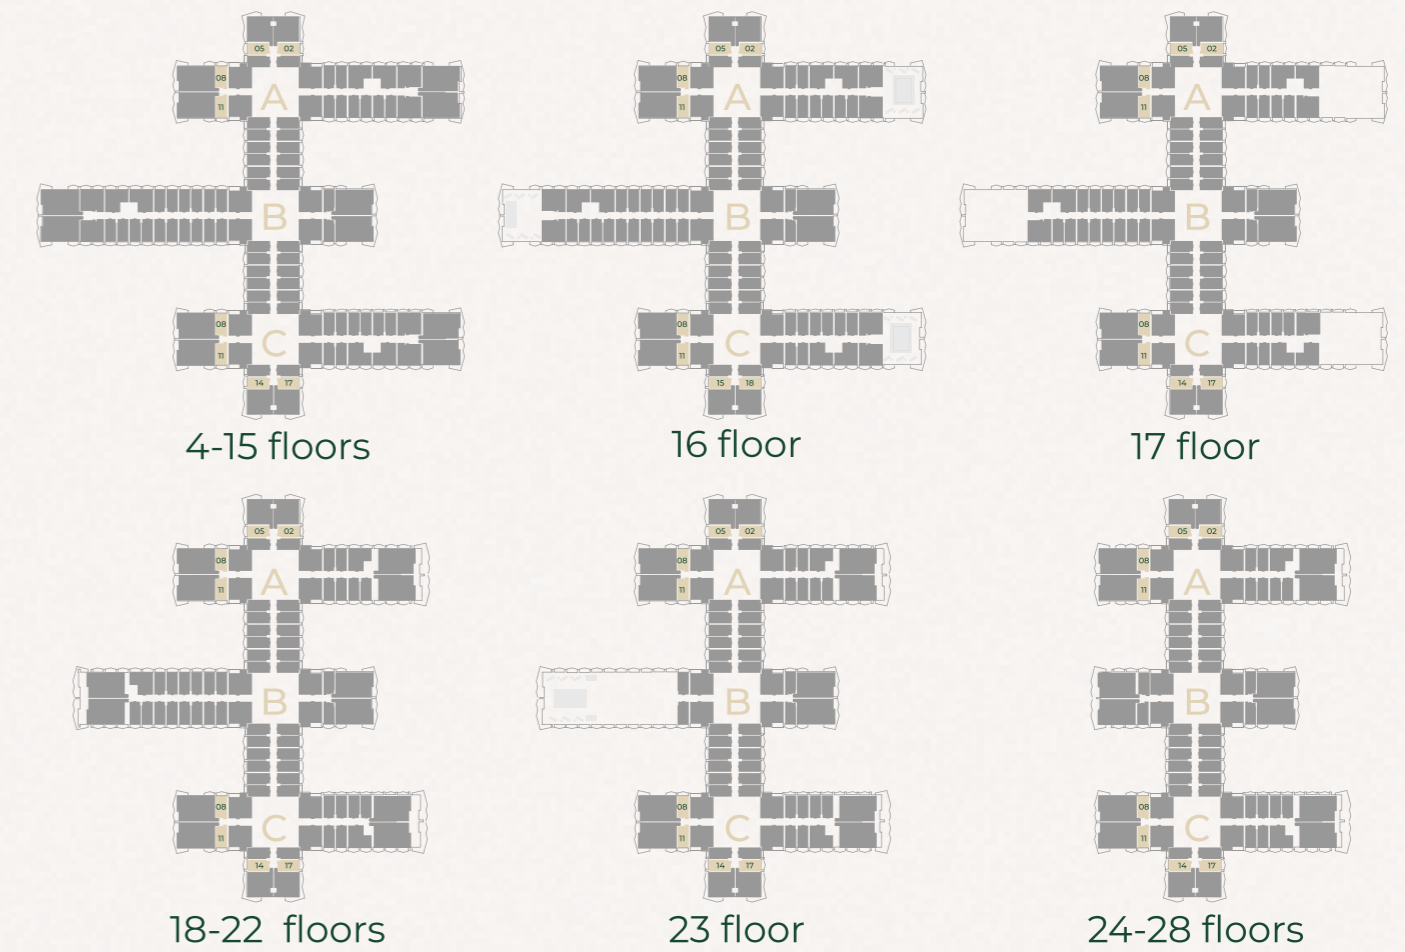

SEVEN TIDES

GOLF VIEWS
SEVEN CITY

FLOOR PLANS

STUDIO TYPE 1

Sizes range from 415sq/ft - 416sq/ft

4-15 floors

16 floor

17 floor

18-22 floors

23 floor

24-28 floors

STUDIO TYPE 1A

Sizes range from 384sq/ft - 388sq/ft

STUDIO TYPE 1A

STUDIO TYPE 2

The size for this unit type is 403sq/ft

STUDIO TYPE 2A

Sizes range from 396sq/ft - 403sq/ft

4-15 floors

16 floor

17 floor

18-22 floors

23 floor

24-28 floors

ONE BEDROOM APARTMENT TYPE 1

The size for this unit type is 775sq/ft

ONE BEDROOM APARTMENT TYPE 1A

Sizes range from 792sq/ft - 793sq/ft

ONE BEDROOM APARTMENT TYPE 2

Sizes range from 800sq/ft - 801sq/ft

ONE BEDROOM APARTMENT TYPE 3