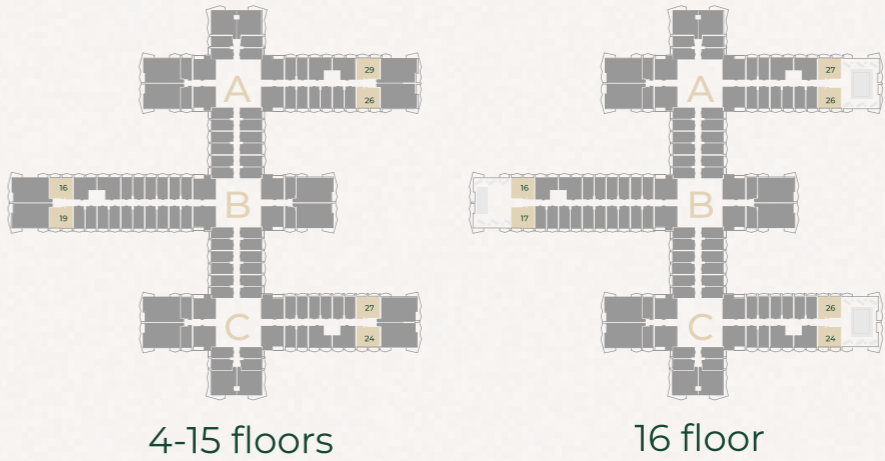

STUDIO TYPE 2A

Sizes range from 396sq/ft - 403sq/ft

4-15 floors

16 floor

17 floor

18-22 floors

23 floor

24-28 floors

ONE BEDROOM APARTMENT TYPE 1

The size for this unit type is 775sq/ft

ONE BEDROOM APARTMENT TYPE 1A

Sizes range from 792sq/ft - 793sq/ft

ONE BEDROOM APARTMENT TYPE 2

Sizes range from 800sq/ft - 801sq/ft

ONE BEDROOM APARTMENT TYPE 3

The size for this unit type is 739sq/ft

ONE BEDROOM APARTMENT TYPE 4

The size for this unit type is 904sq/ft

18-22 floors

23 floor

24-28 floors

TWO BEDROOM APARTMENT TYPE 1

The size for this unit type is 1073sq/ft

TWO BEDROOM APARTMENT TYPE 2

The size for this unit type is 958sq/ft

18-22 floors

23 floor

24-28 floors

THREE-BEDROOM APARTMENT TYPE 1

Sizes range from 1520sq/ft - 1521sq/ft

THREE BEDROOM APARTMENT TYPE 1