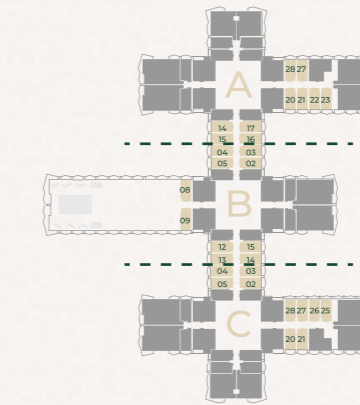

SEVEN TIDES

GOLF VIEWS
SEVEN CITY

FLOOR PLANS

STUDIO TYPE 1

Sizes range from 415sq/ft - 416sq/ft

4-15 floors

16 floor

17 floor

18-22 floors

23 floor

24-28 floors

STUDIO TYPE 1A

Sizes range from 384sq/ft - 388sq/ft

STUDIO TYPE 1A

STUDIO TYPE 2

The size for this unit type is 403sq/ft

STUDIO TYPE 2A

Sizes range from 396sq/ft - 403sq/ft

4-15 floors

16 floor

17 floor

18-22 floors

23 floor

24-28 floors

ONE BEDROOM APARTMENT TYPE 1

The size for this unit type is 775sq/ft

ONE BEDROOM APARTMENT TYPE 1A

Sizes range from 792sq/ft - 793sq/ft

ONE BEDROOM APARTMENT TYPE 2

Sizes range from 800sq/ft - 801sq/ft

ONE BEDROOM APARTMENT TYPE 3