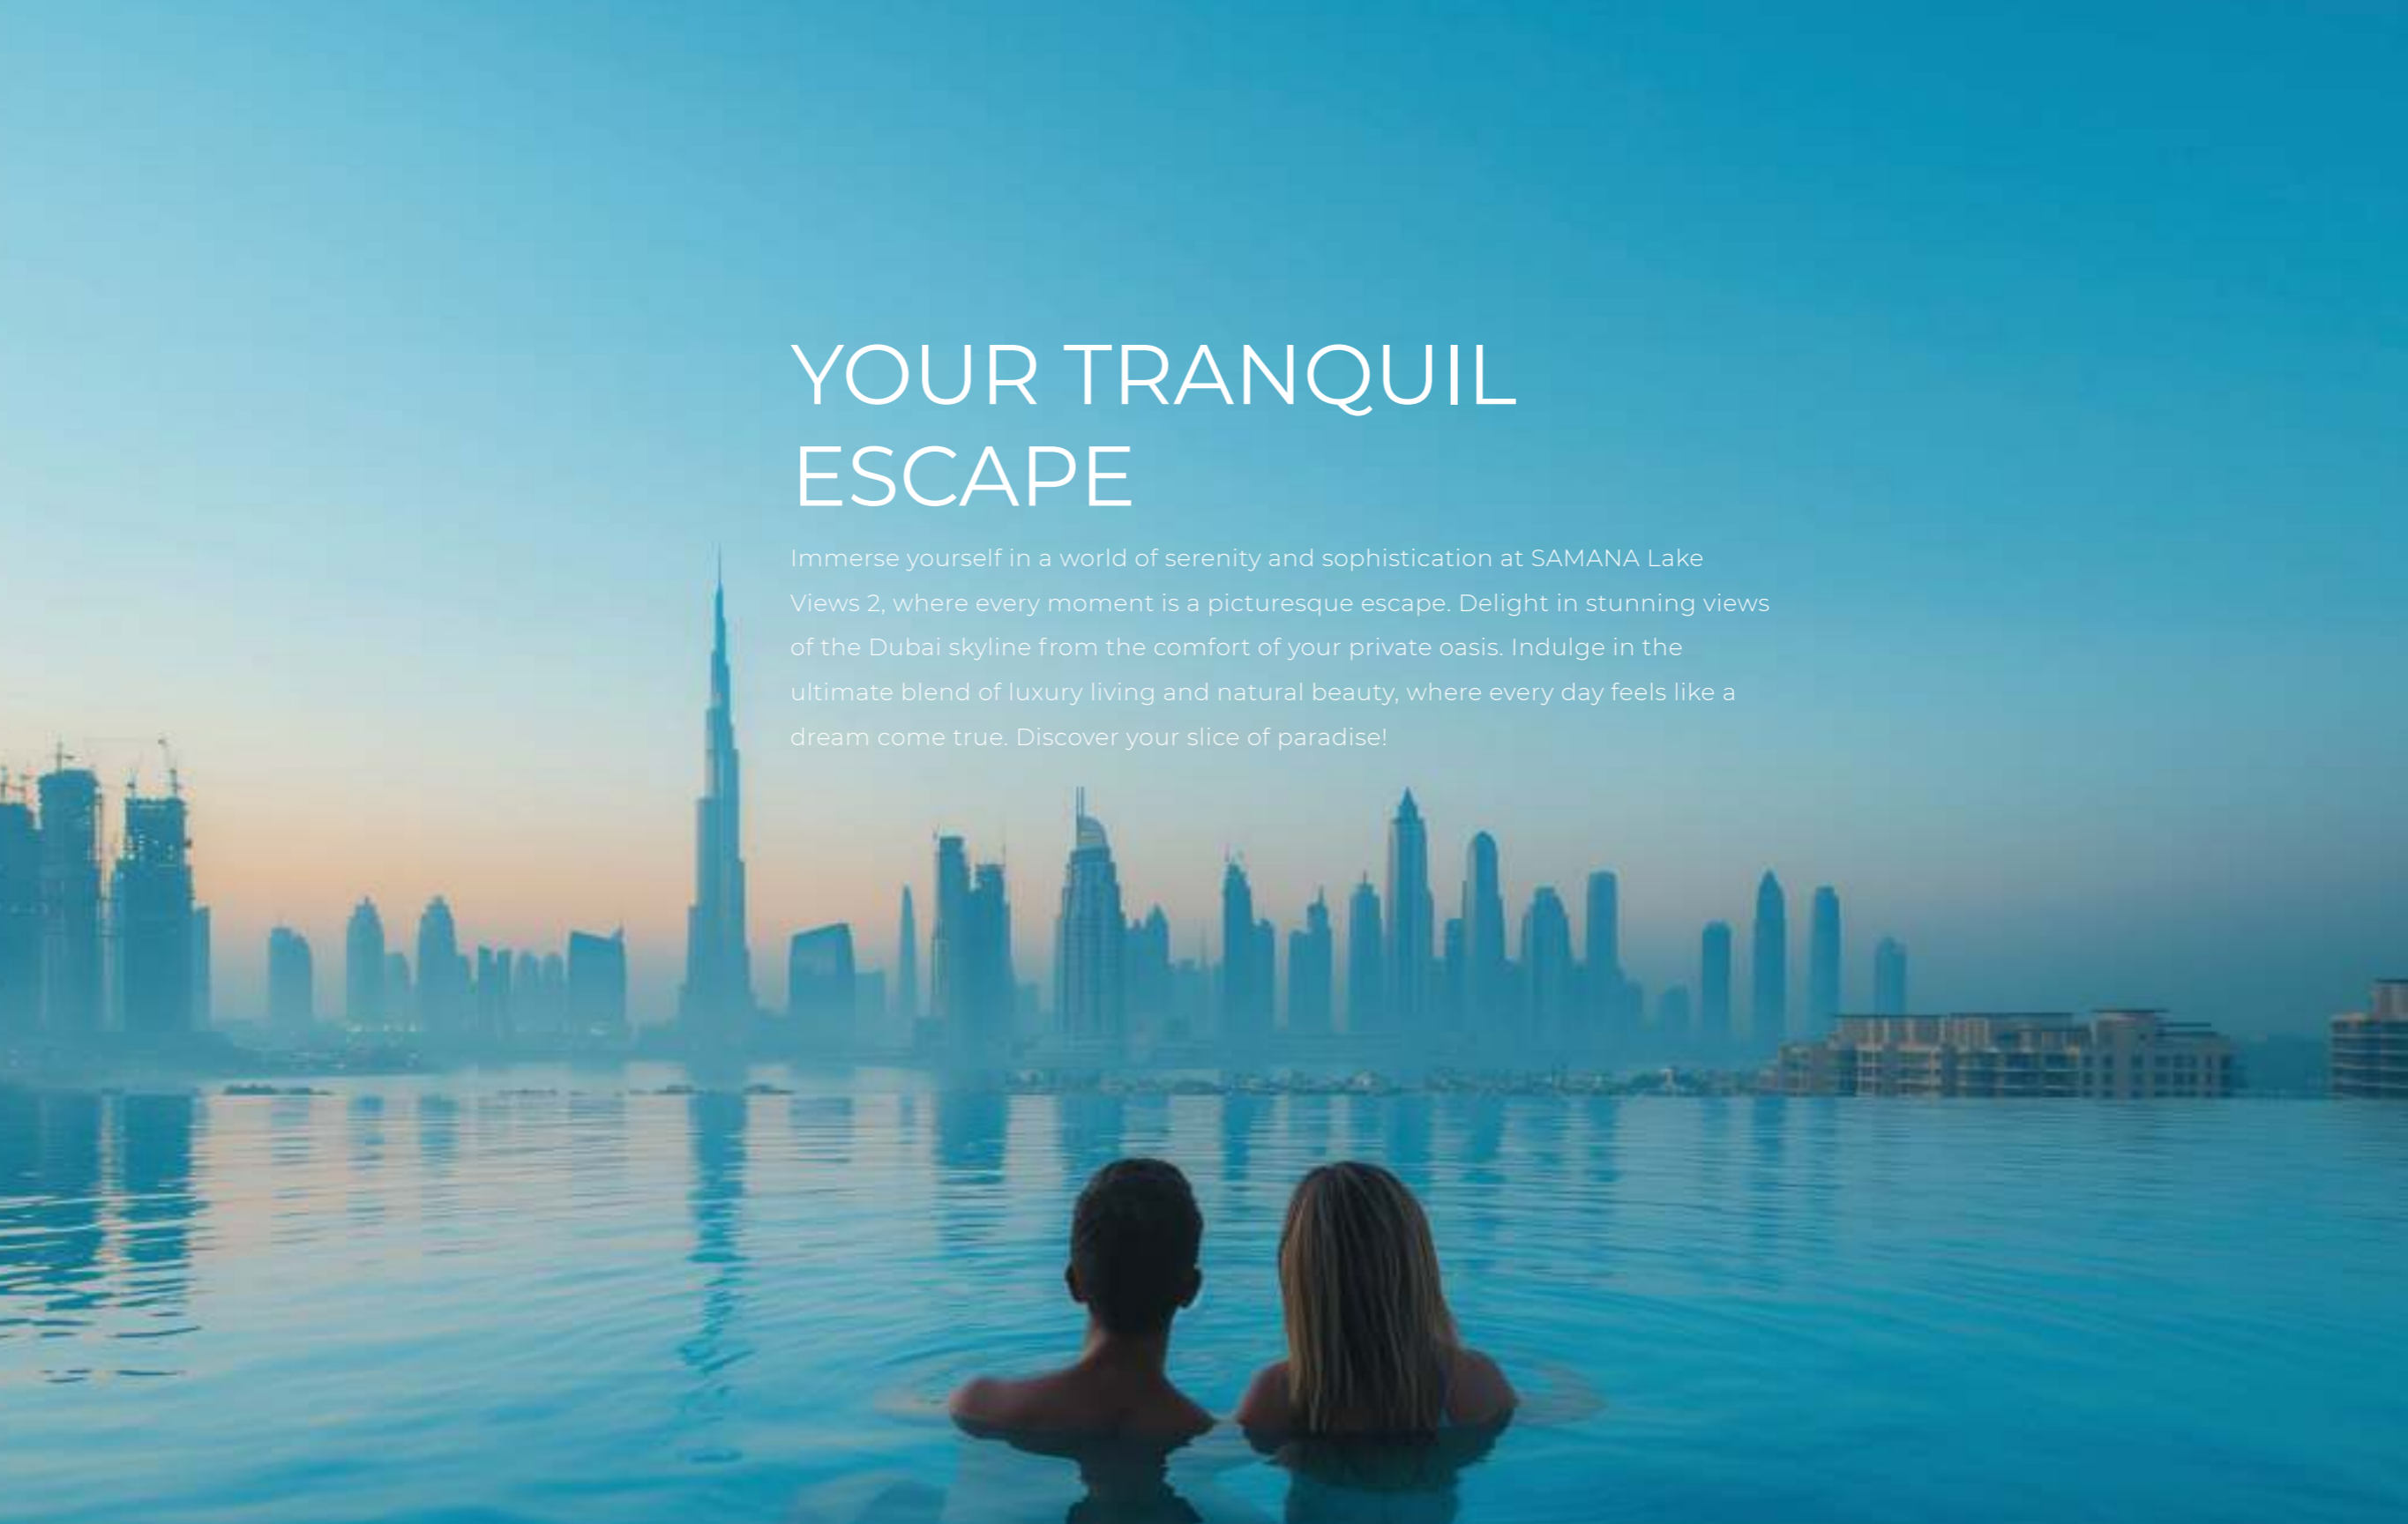

MAJESTIC IMPRESSIONS

An architectural masterpiece, SAMANA Lake Views 2 is a beacon of modern design and luxury living. With its striking facade and meticulous attention to detail, this iconic project sets a new standard of sophistication in Dubai's skyline. Welcome home to a new era of elegance.

YOUR TRANQUIL ESCAPE

Immerse yourself in a world of serenity and sophistication at SAMANA Lake Views 2, where every moment is a picturesque escape. Delight in stunning views of the Dubai skyline from the comfort of your private oasis. Indulge in the ultimate blend of luxury living and natural beauty, where every day feels like a dream come true. Discover your slice of paradise!

SAMANA

SOULFUL SERENITY

Find your inner peace amidst the gentle ripples and tranquil surroundings that envelop you as you immerse yourself in pure bliss. With every moment spent in our idyllic oasis, discover a deeper connection to nature and a renewed sense of harmony. Experience the ultimate escape from the everyday hustle and bustle at SAMANA Lake Views.

DECIDE

NO PAIN
NO GAIN

LET'S GO

DISCOVER THE ESSENCE OF LIVING

Experience the joy of modern living at SAMANA Lake Views 2, where every day is a celebration. Explore the scenic beauty of our surroundings, with lush greenery and stunning architecture creating a backdrop for unforgettable moments. Embrace the perfect blend of adventure and equanimity, where life's simple pleasures are elevated to new heights.