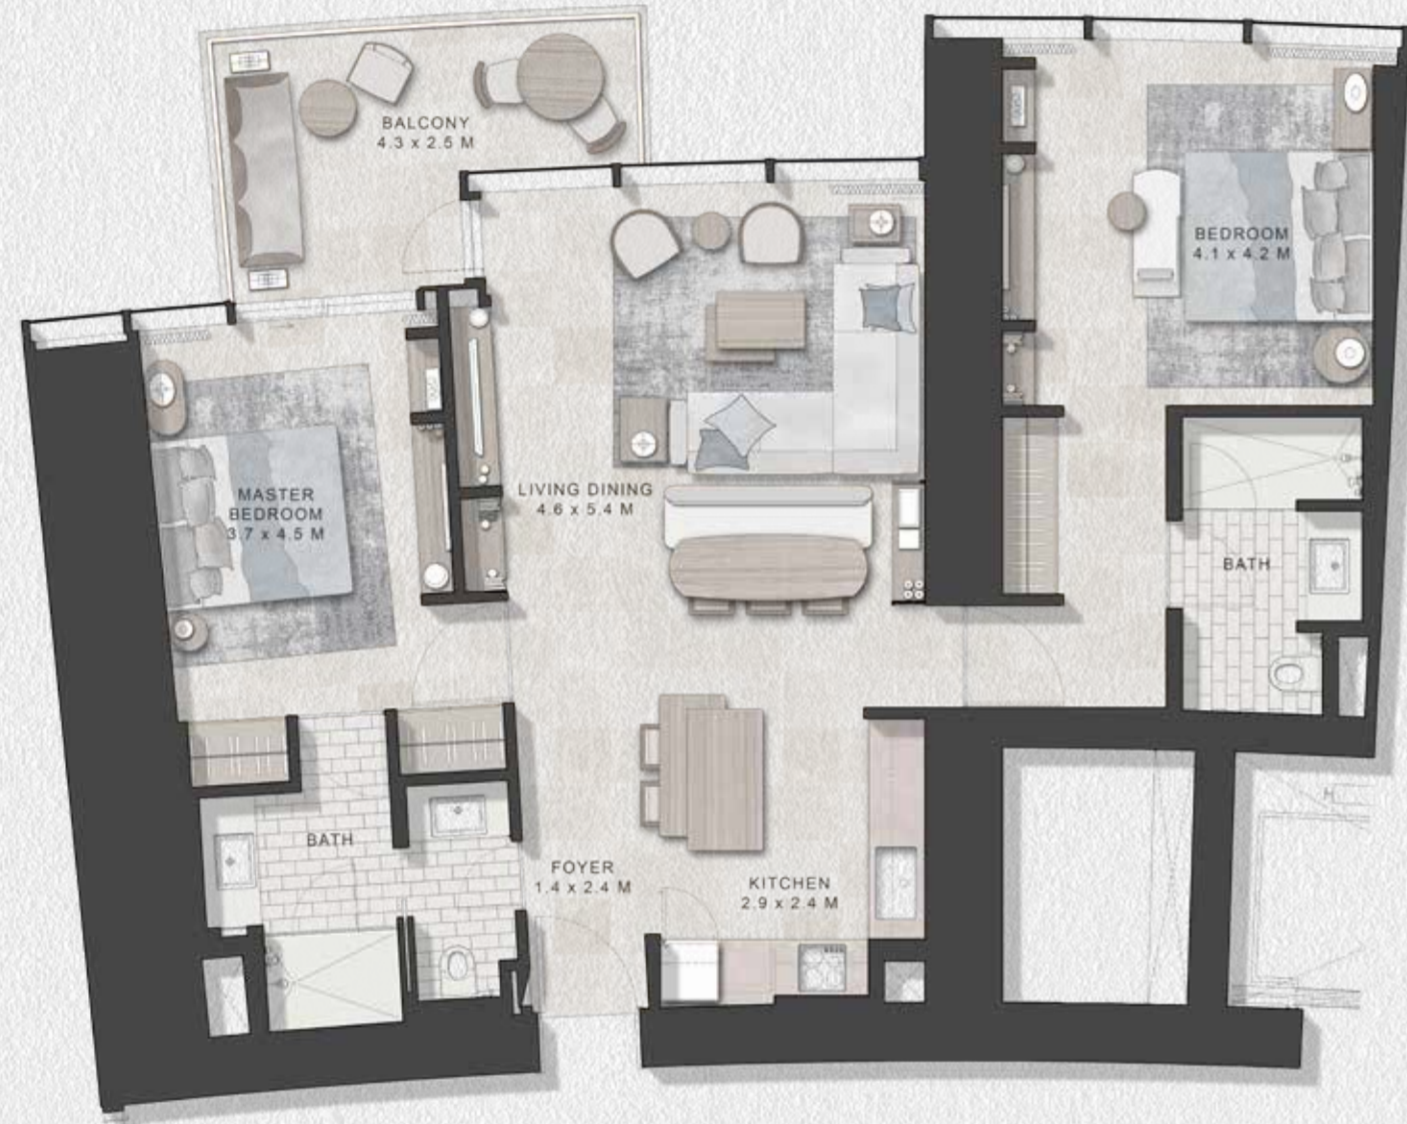

cavalli

TOWER

DAMAC

FLOOR PLANS

cavalli
TOWER

FLOOR
PLANS

Luxury

LUXURY

1 BED TYPE B
LEVELS 04-22 / 24-37

LEVELS 04-22 / 24-37

LUXURY

2 BED TYPE C
LEVELS 07-11

LEVELS 07-11

LUXURY

2 BED TYPE A4
LEVELS 07-22 / 24-37

LEVELS 07-08

LEVELS 09-22 / 24-37

LUXURY

2 BED TYPE A1
LEVELS 12-22 / 31-37

LEVELS 12-22 / 31-37

LUXURY

2 BED TYPE B
LEVELS 04-22

LEVELS 04-08

LEVELS 09-22

2 BED TYPE B
LEVELS 38-42

LEVELS 38-42

UPPER LUXURY

2 BED TYPE A3
LEVELS 38-47

LEVELS 43-47

UPPER LUXURY

2 BED TYPE A4
LEVELS 38-47

LEVELS 38-42