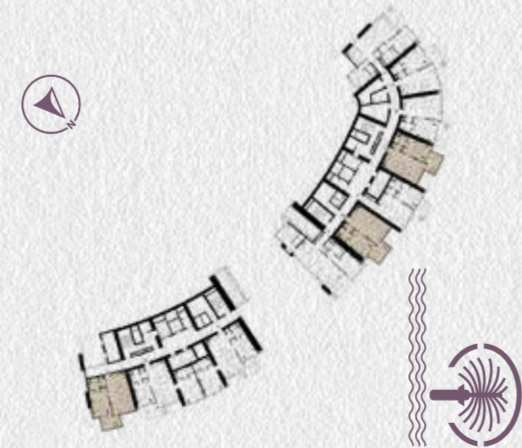

cavalli

TOWER

DAMAC

FLOOR PLANS

cavalli
TOWER

FLOOR
PLANS

Luxury

LUXURY

1 BED TYPE A
LEVELS 04-08

LUXURY

1 BED TYPE A2
LEVELS 04-08

LEVELS 04-06

LEVELS 07-08

LEVELS 04-06

LEVELS 07-08

LUXURY

1 BED TYPE B
LEVELS 04-22 / 24-37

LEVELS 04-22 / 24-37

LUXURY

2 BED TYPE C
LEVELS 07-11

LEVELS 07-11

LUXURY

2 BED TYPE A4
LEVELS 07-22 / 24-37

LEVELS 07-08

LEVELS 09-22 / 24-37

LUXURY

2 BED TYPE A1
LEVELS 12-22 / 31-37

LEVELS 12-22 / 31-37

LUXURY

2 BED TYPE B
LEVELS 04-22

LEVELS 04-08

LEVELS 09-22