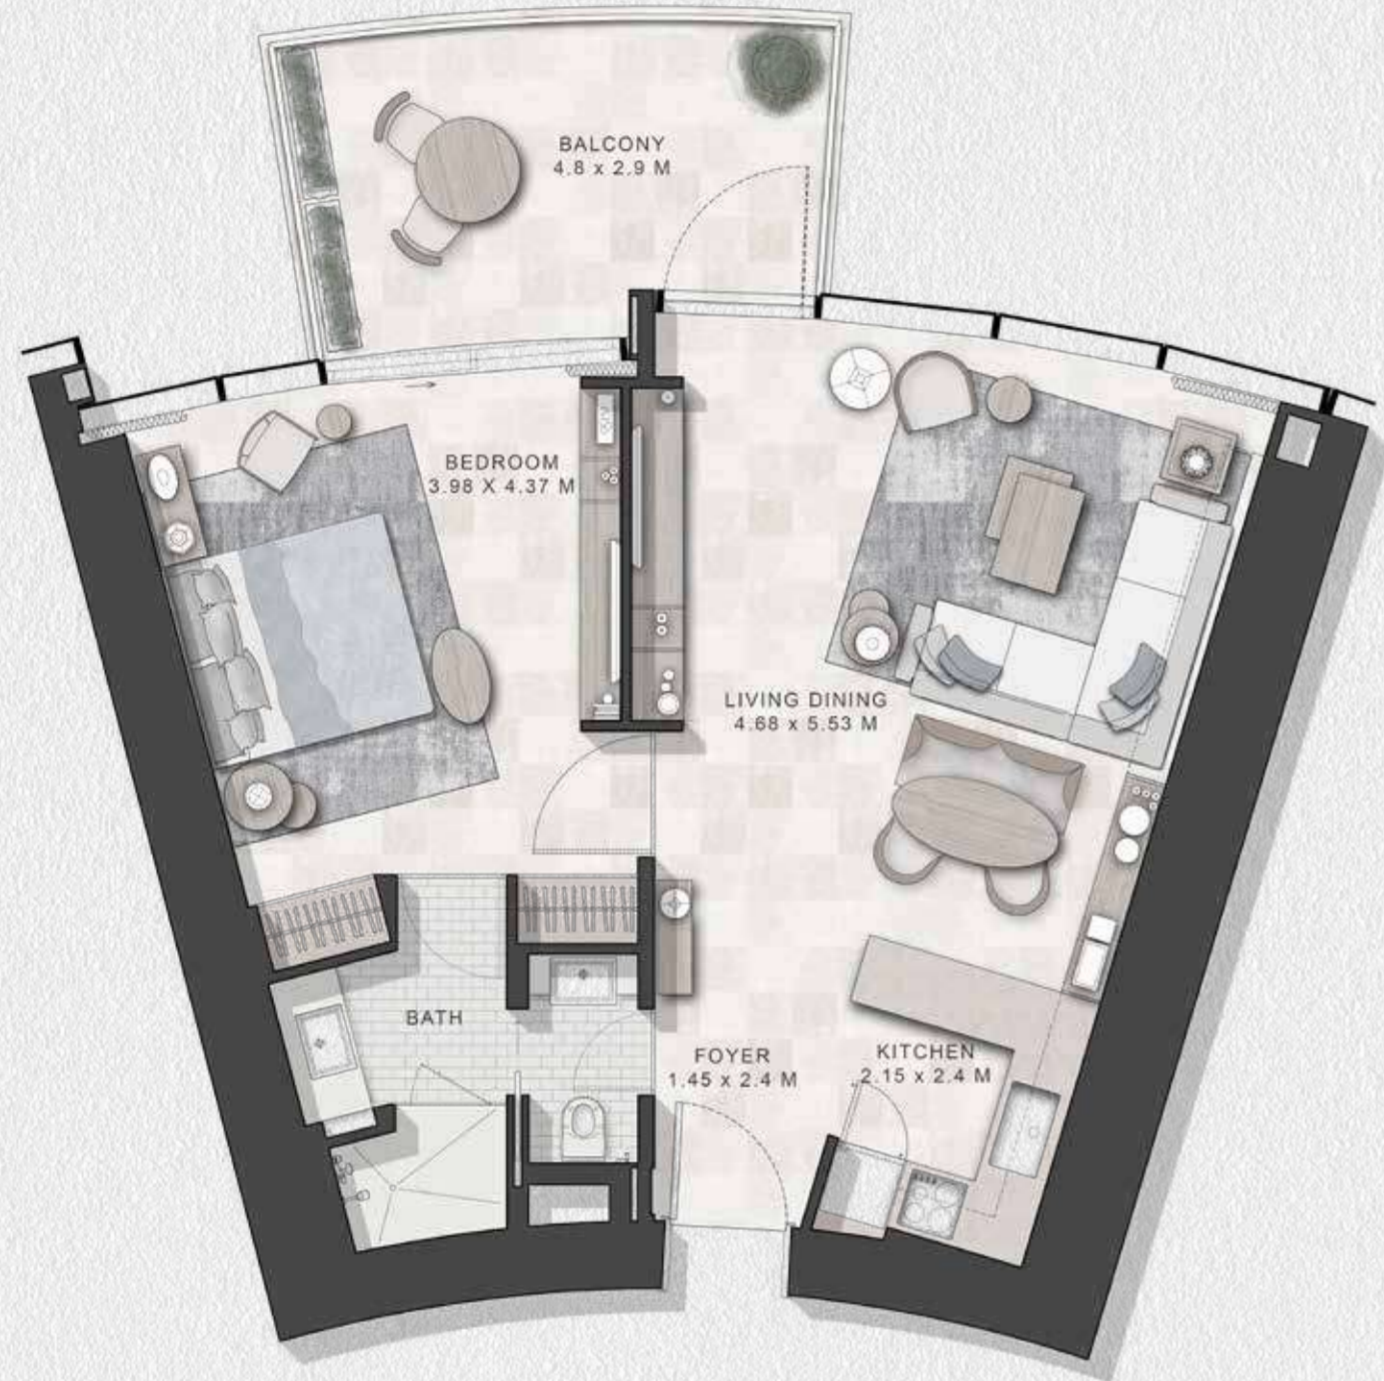

cavalli

TOWER

DAMAC

FLOOR PLANS

cavalli
TOWER

FLOOR
PLANS

Luxury

LUXURY

1 BED TYPE A
LEVELS 04-08

LUXURY

1 BED TYPE A2
LEVELS 04-08

LEVELS 04-06

LEVELS 07-08

LEVELS 04-06

LEVELS 07-08

LUXURY

1 BED TYPE B
LEVELS 04-22 / 24-37

LEVELS 04-22 / 24-37

LUXURY

2 BED TYPE C
LEVELS 07-11

LEVELS 07-11

LUXURY

2 BED TYPE A4
LEVELS 07-22 / 24-37

LEVELS 07-08

LEVELS 09-22 / 24-37

LUXURY

2 BED TYPE A1
LEVELS 12-22 / 31-37

LEVELS 12-22 / 31-37

LUXURY

2 BED TYPE B
LEVELS 04-22

LEVELS 04-08

LEVELS 09-22