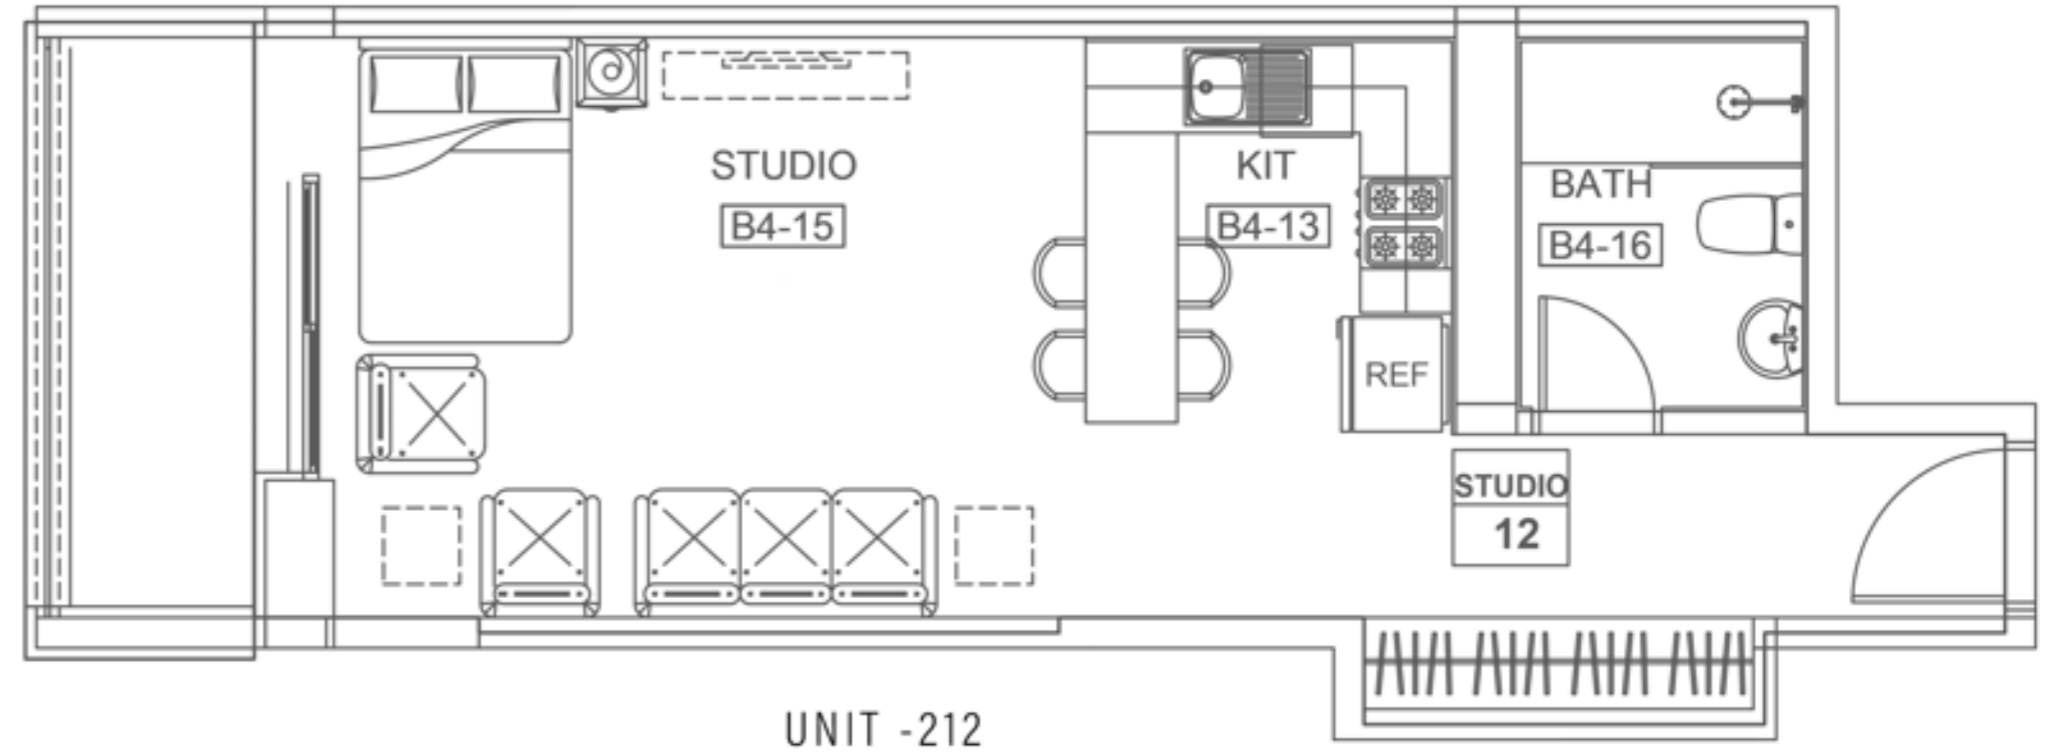

**TWOER B4**  
**FLOOR PLAN**

**APARTMENT  
STUDIO**  
TOTAL AREA :  
FROM 613 TO 700SQ.FT

**TWOER B2**  
**FLOOR PLAN**

**APARTMENT**  
**1 BHK**  
**TOTAL AREA :**  
**FROM 1083 TO 1023SQ.FT**