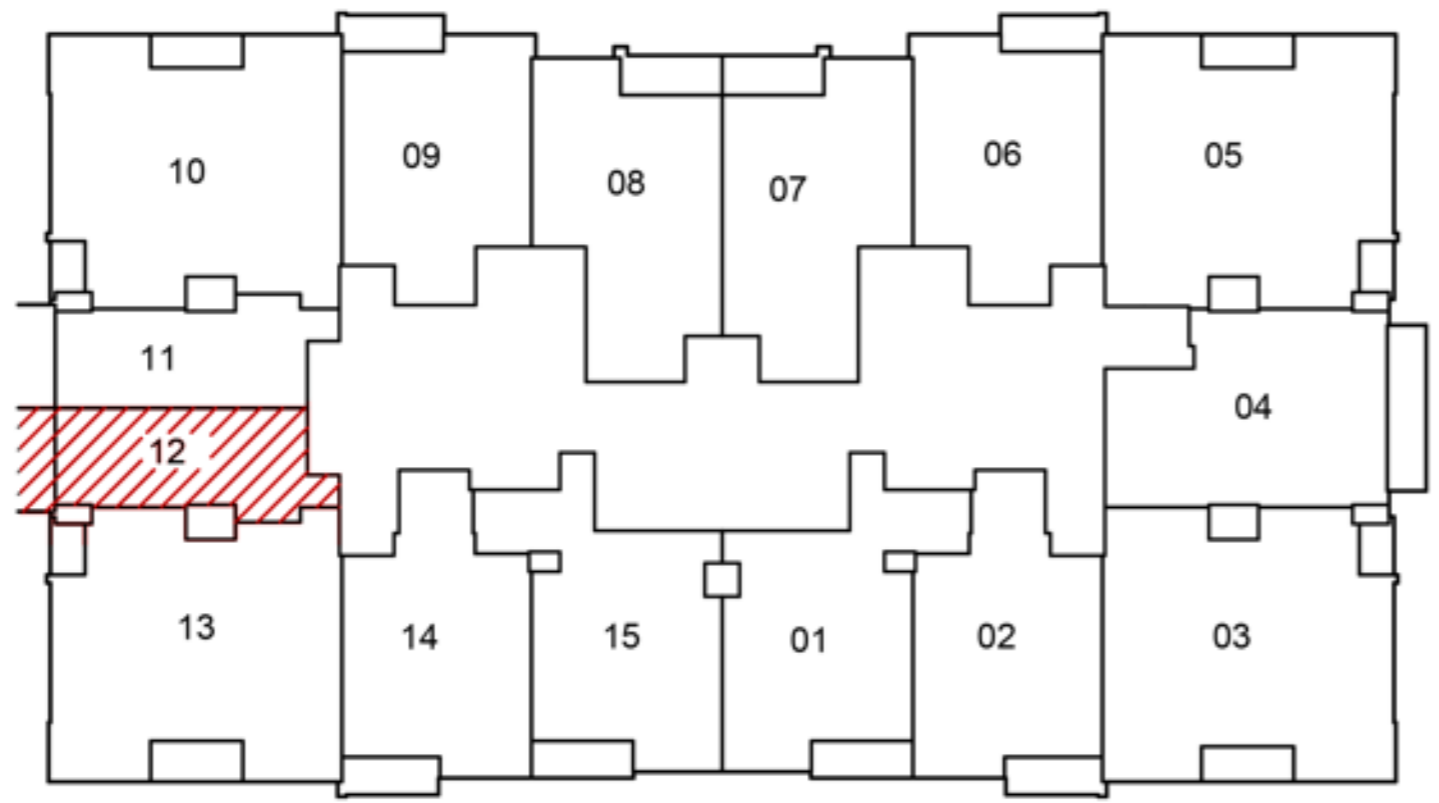

**TWOER B4**  
**FLOOR PLAN**

**APARTMENT  
STUDIO**  
TOTAL AREA :  
FROM 613 TO 700SQ.FT

**TWOER B2**  
**FLOOR PLAN**

**APARTMENT**  
**1 BHK**  
**TOTAL AREA :**  
**FROM 1083 TO 1023SQ.FT**