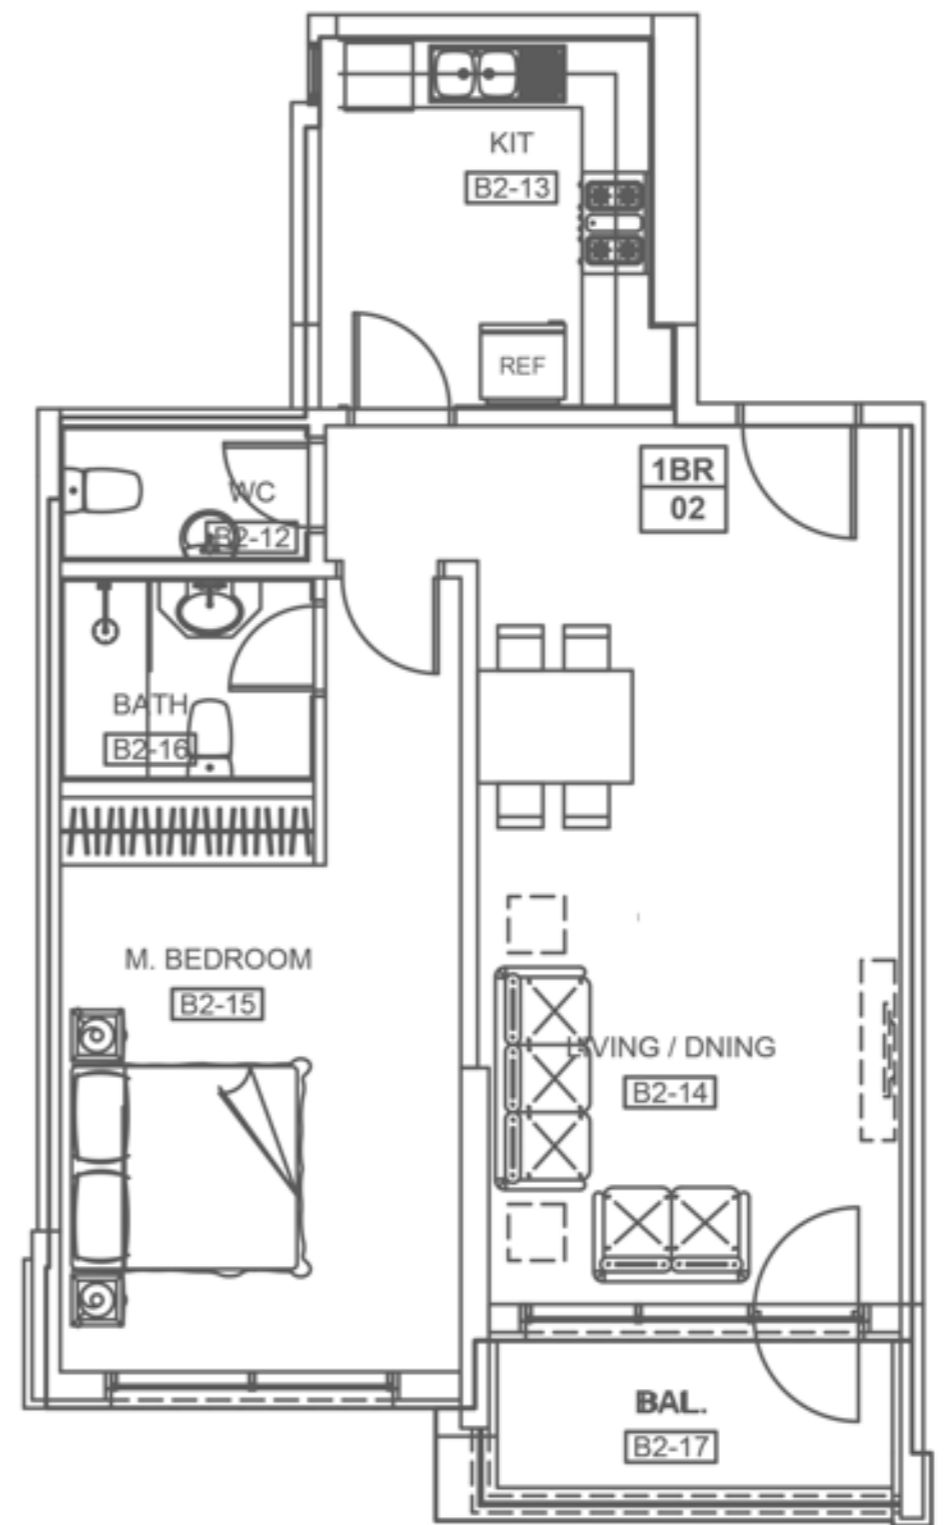

**TWOER B4**  
**FLOOR PLAN**

**APARTMENT  
STUDIO**  
TOTAL AREA :  
FROM 613 TO 700SQ.FT

**TWOER B2**  
**FLOOR PLAN**

**APARTMENT**  
**1 BHK**  
**TOTAL AREA :**  
**FROM 1083 TO 1023SQ.FT**