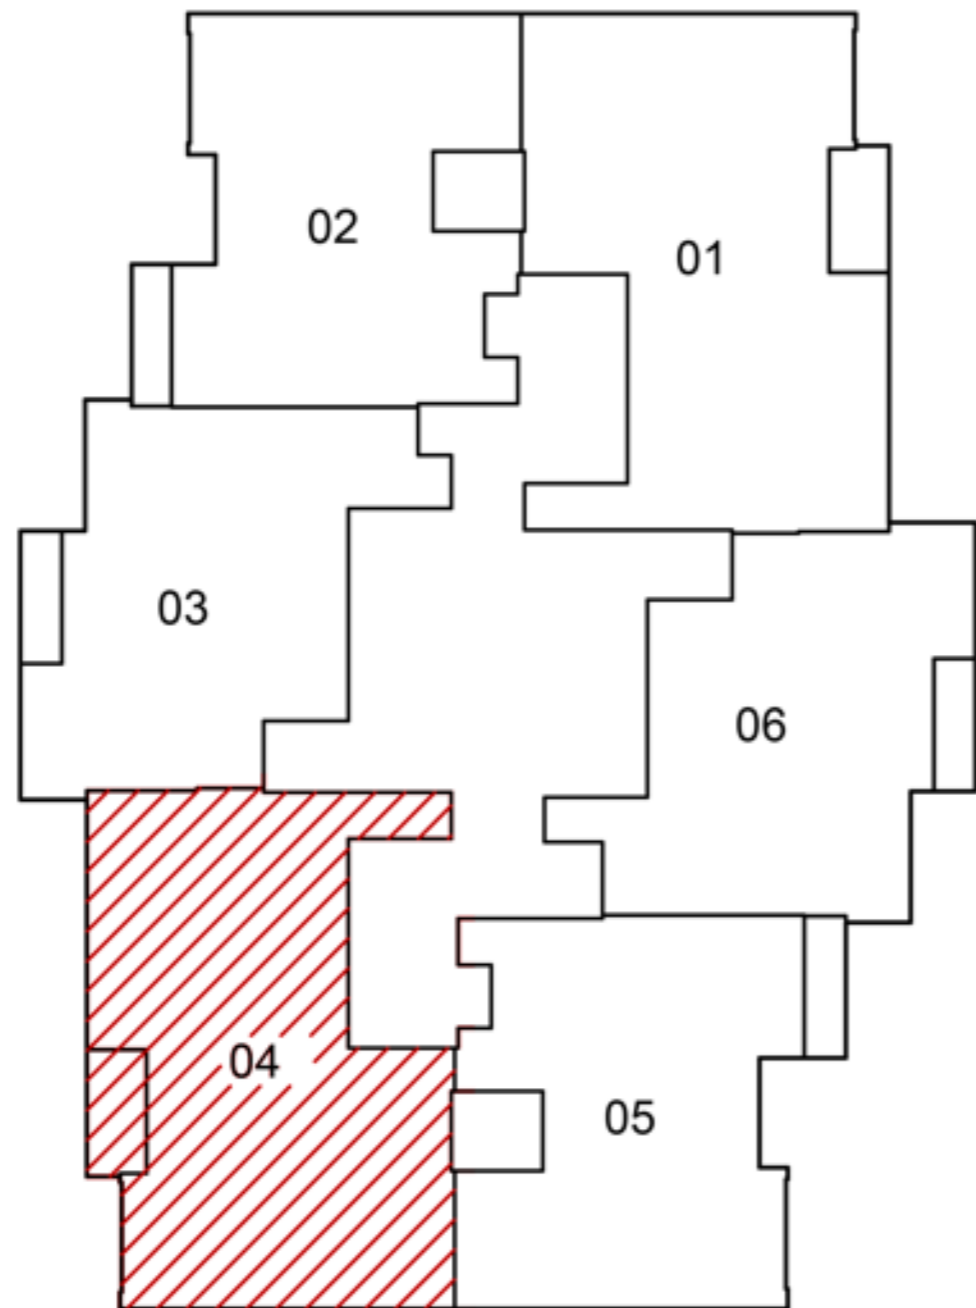

## FLOOR PLAN

APARTMENT

3 BHK

TOTAL AREA :

FROM 2059 TO 2078SQ.FT

SEA VIEW

CITY VIEW