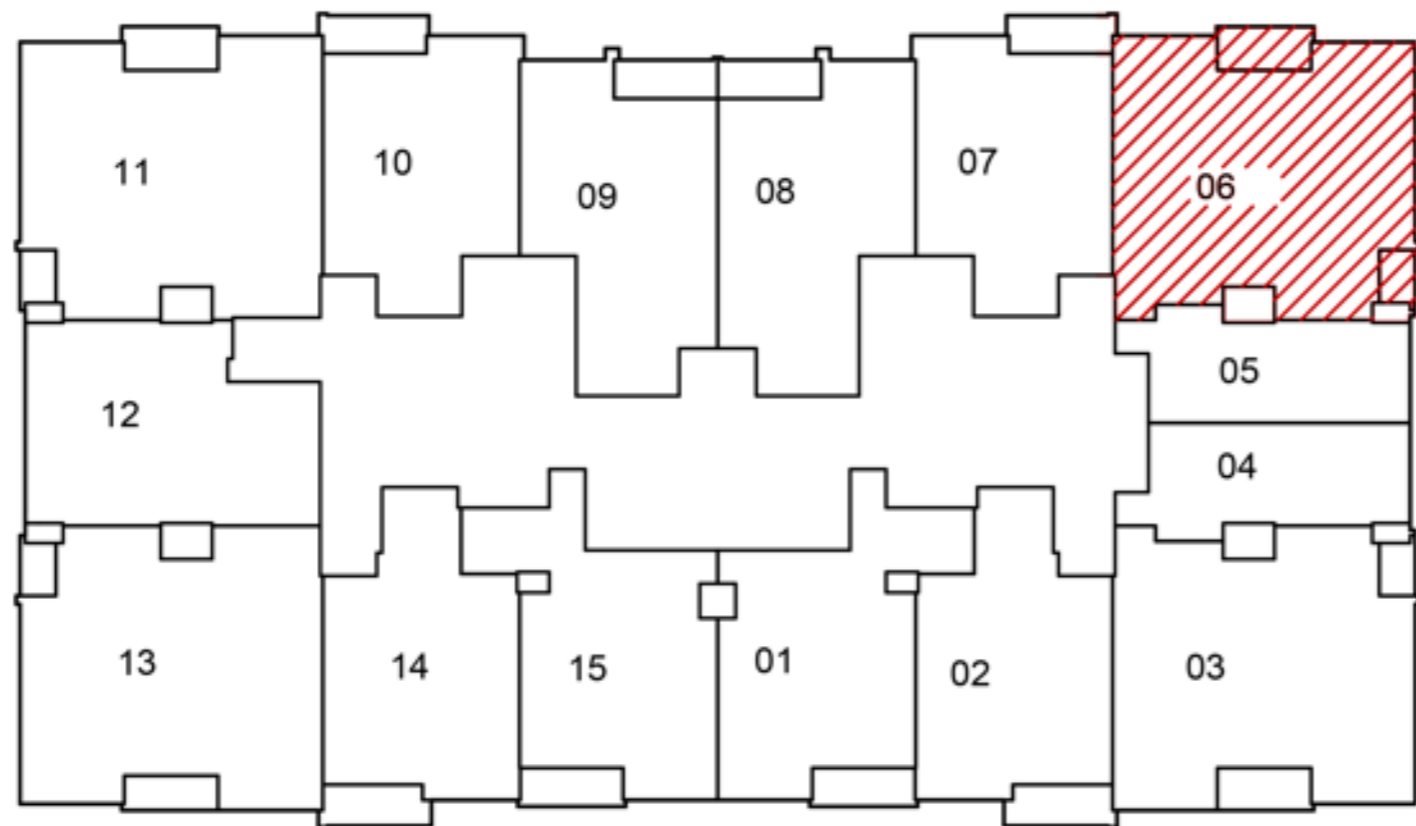

## FLOOR PLAN

APARTMENT

2 BHK

TOTAL AREA :

FROM 1742 TO 1814SQ.FT

Sheikh Rashid Bin Humaid Al Nuaimi Street

Sheikh Khalifa Bin Zayed Street

UNIT -1306