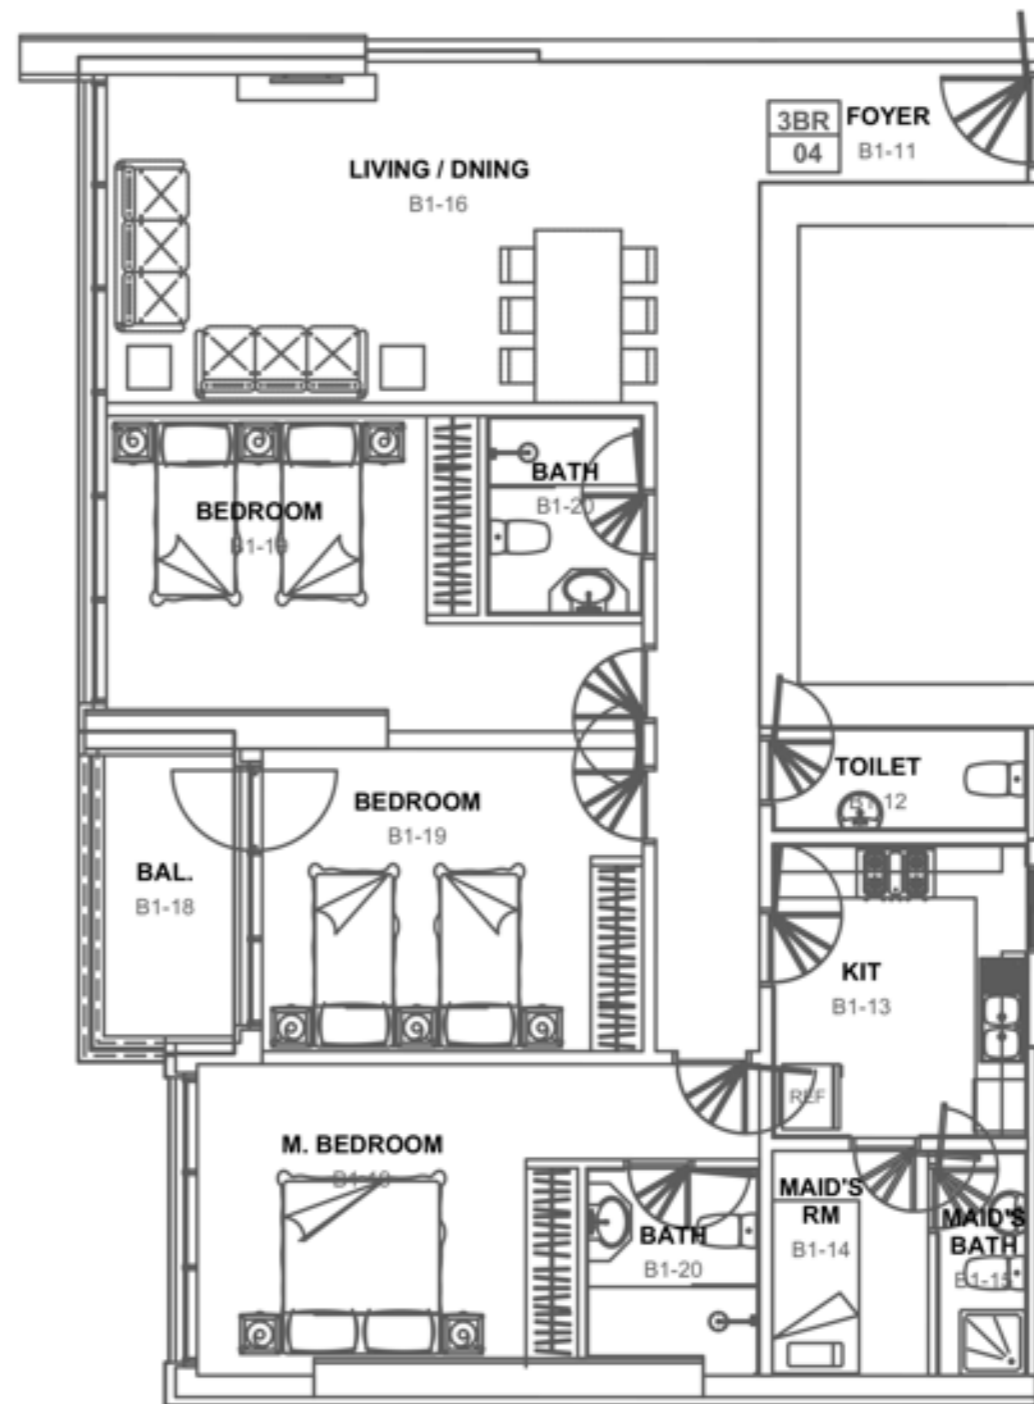

## FLOOR PLAN

APARTMENT

3 BHK

TOTAL AREA :

FROM 2059 TO 2078SQ.FT

SEA VIEW

CITY VIEW