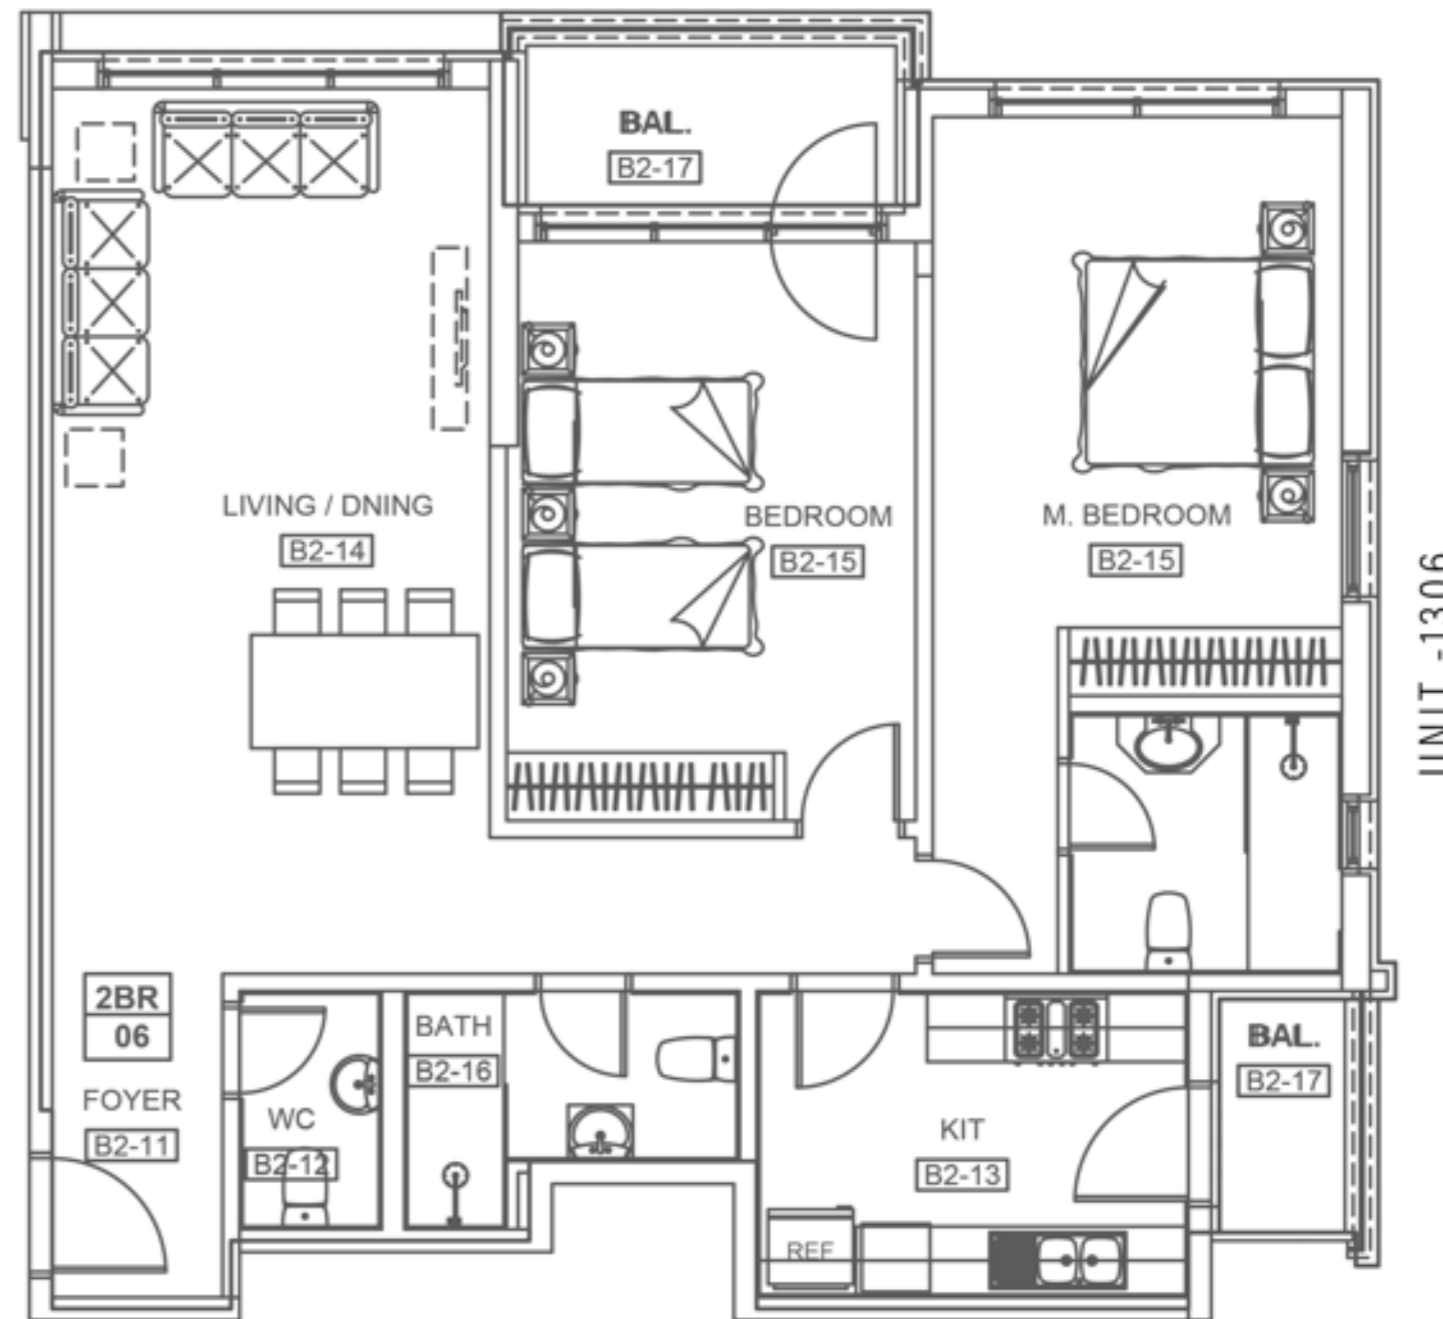

## FLOOR PLAN

APARTMENT

2 BHK

TOTAL AREA :

FROM 1742 TO 1814SQ.FT

Sheikh Rashid Bin Humaid Al Nuaimi Street

Sheikh Khalifa Bin Zayed Street

UNIT -1306

# TOWER B1