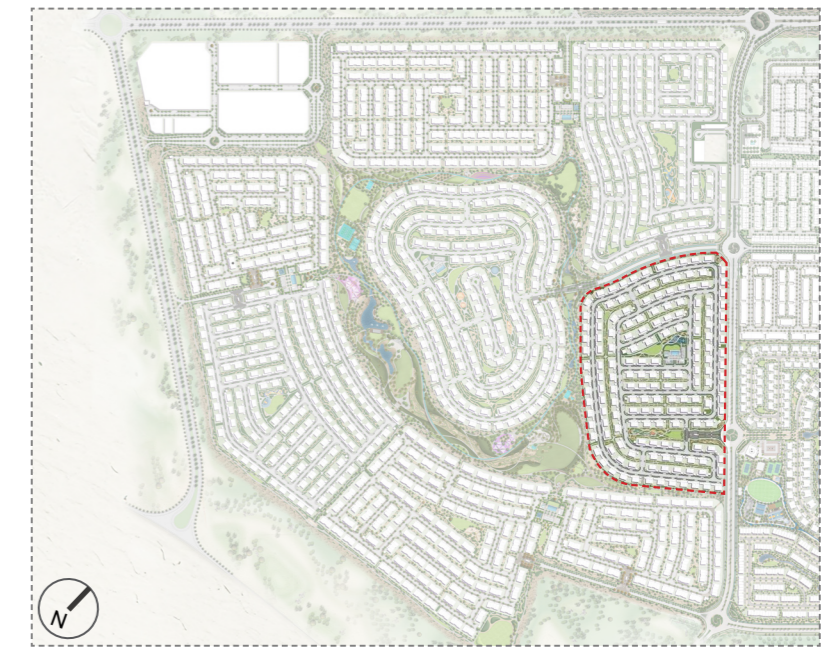

avena 2

THE VALLEY

- (A) Guardhouse
- (B) Open Lawn
- (C) Picnic Area
- (D) Community Kid's Play
- (E) Game Area
- (F) Community Center
- (G) Community Sport Court
- (H) Landscape Sikka
- (I) Meandering River
- (J) Informal Water Kid's Play
- (K) River
- (L) Padel Tennis & Basketball
- (M) Fitness Zone
- (N) Skatepark & Scooter Pump Track
- (O) Park Kid's Play
- (P) Valley Trails
- (Q) Basketball & Table Tennis
- (R) Sunken Events Amphitheatre
- (S) Overlook Platform
- (T) Dog Park
- (U) Sports Node
- (V) Mosque

- Gardenia
- Orchid
- Lavender
- Utility

KEY MAP

Sunset

Sunrise